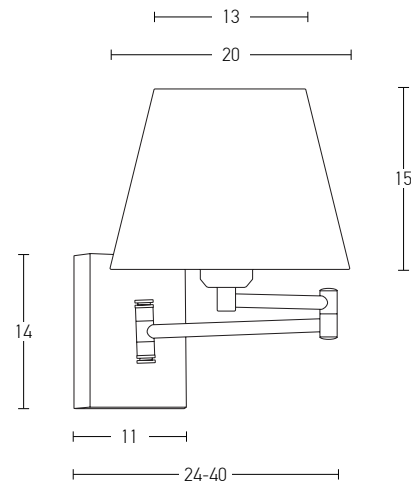

Bulb 1xE27
Power MAX 40W
Input 220-240V, 50/60Hz
Dimensions L: 24-40cm W: 20cm H: 30cm
Base L: 2.5cm W: 11cm H: 14cm
Material Metal - Fabric Shade
Special Feature Shade Ø: 13-20cm H: 15cm
Color Chrome Matt - Black Shade / **Code H24-B**
Color Chrome Matt - Beige Shade / **Code H24-W**
Color Bronze - Black Shade / **Code H25-B**
Color Bronze - Beige Shade / **Code H25-W**