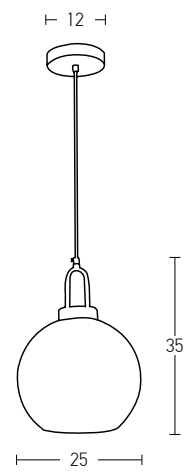

Bulb 1xE27
Power MAX 40W
Input 220-240V, 50/60Hz
Dimensions Ø: 25cm H: 35cm
Base Ø: 12cm H: 2.5cm
Material Glass - Metal
Special Feature 150cm Cable Adjustable
Color Grey - Antique Brass / **Code 19177**