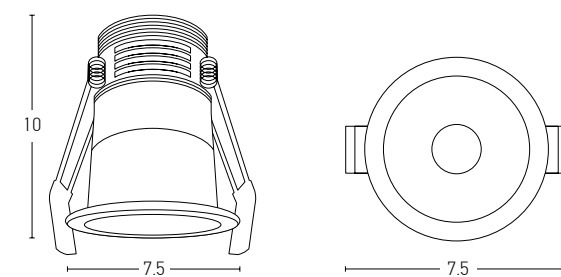

Power 6W
Input 220-240V, 50/60Hz
Color Temperature 3000K
Lumen 420Lm
Cri 90
Dimensions Ø: 6cm H: 8.2cm
Cutting Hole Ø: 5.1cm
Beam Angle 40°
Non Dimmable ☒
Material Aluminium
Depth Required JT: 9cm
Driver Included (160mA)
Color White Matt - Black Matt / **Code S093**

Power 15W
Input 220-240V, 50/60Hz
Color Temperature 3000K
Lumen 1050Lm
Cri 90
Dimensions Ø: 7.5cm H: 10cm
Cutting Hole Ø: 6.8cm
Beam Angle 38°
Non Dimmable ☒
Material Aluminium
Depth Required JT: 11cm
Driver Included (350mA)
Color White Matt - Black Matt / **Code S094**