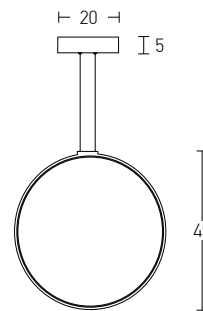

Power 24W
Input 220-240V, 50/60Hz
Color Temperature 3000K
Lumen 1920Lm
Cri 80
Dimensions Ø: 45cm
Base L: 20cm W: 6cm H: 5cm
Non Dimmable ☒
Material Metal - Aluminium - Acrylic
Special Feature 60cm Cable Adjustable
Optional Dimming DALI
Color Black Matt / **Code 1612**