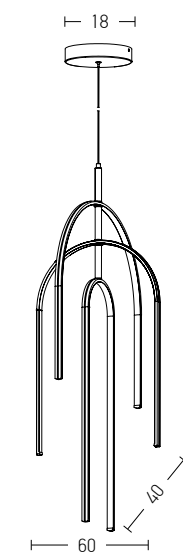

Power 80W
Input 220-240V, 50/60Hz
Color Temperature 3000K
Lumen 6400Lm
Cri 80
Dimensions L: 60cm W: 40cm H: 110cm
Base Ø: 18cm H: 3.5cm
Dimmable Triac ☒
Material Aluminium - Acrylic
Color Gold Matt / **Code 1931**
Color Sandy Black / **Code 1932**