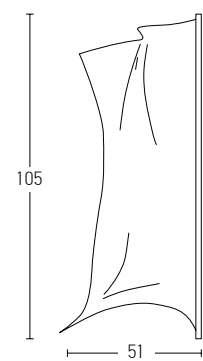

Power 25W
Input 220-240V, 50/60Hz
Color Temperature 3000K
Lumen 1875Lm
Cri 80
Dimensions L: 51cm W: 29cm H: 105cm
Non Dimmable ☒
Material Metal - Aluminium - Acrylic
Special Feature 120cm Cable Available
Acrylic THK: 0.6cm
Color Black Matt / **Code 20182**