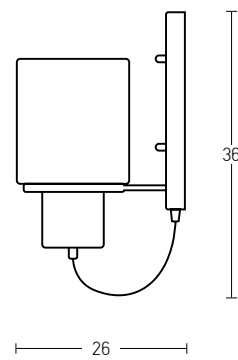

Bulb 1xE27
Power MAX 40W
Input 220-240V, 50/60Hz
Dimensions L: 26cm W: 14.5cm H: 36cm
Base L: 2.5cm W: 10cm H: 30cm
Material Metal - Concrete
Color Concrete - Black Matt Base / **Code 1585**