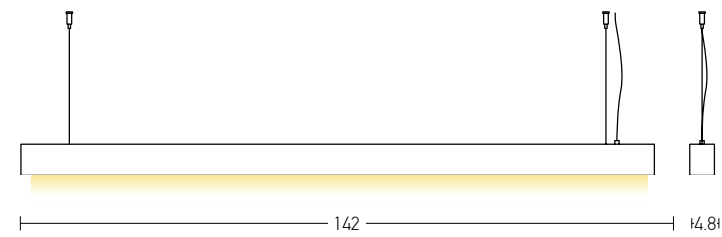

Power 45W
Input 220-240V, 50/60Hz
Color Temperature 3000K
Lumen 6300Lm
Cri 80
Dimensions L: 142cm W: 4.8cm H: 7.8cm
Base Ø: 8cm H: 2cm
Non Dimmable ☒
Material Aluminium - PC Diffuser
Special Feature 200cm Cable Adjustable
Optional Dimming DALI
Color Old Steel / **Code 17210**