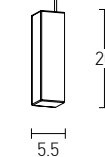

Bulb 1xE27
Power MAX 40W
Input 220-240V, 50/60Hz
Dimensions Ø: 22cm H: 13.5cm
Base L: 5.5cm W: 5.5cm H: 20cm
Material Concrete
Special Feature 350cm Cable Adjustable
Color Concrete / **Code 1914**