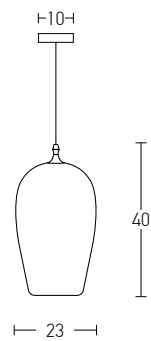

Bulb 1xE27
Power MAX 40W
Input 220-240V, 50/60Hz
Dimensions Ø: 23cm H: 40cm
Base Ø: 10cm H: 2.5cm
Material Bamboo
Special Feature 200cm Cable Adjustable
Color Natural / **Code 17132**