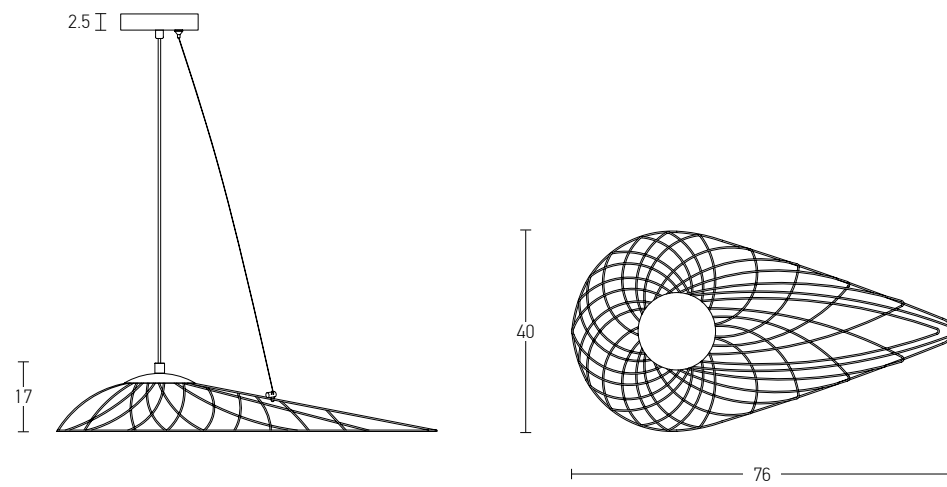

Power	10W
Input	220-240V, 50/60Hz
Color Temperature	3000K
Lumen	1000Lm
Cri	80
Dimensions	L: 76cm W: 40cm H: 17cm
Base	Ø: 10cm H: 2.5cm
Non Dimmable	☒
Material	Metal - Diffuser
Special Feature	200cm Cable Adjustable Optional Dimming PhaseCut
Color	White Matt / Code 1976
Color	Black Matt / Code 1975