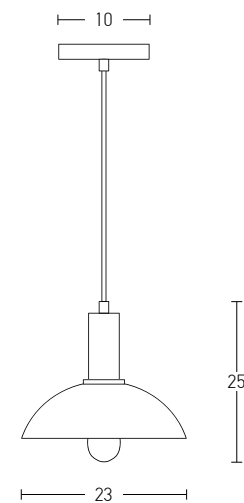

Bulb 1xE27
Power MAX 40W
Input 220-240V, 50/60Hz
Dimensions Ø: 23cm H: 25cm
Base Ø: 10cm H: 2cm
Material Aluminium
Special Feature 150cm Cable Adjustable
Color Black Matt - White Matt / **Code 180052**