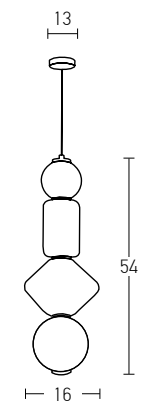

Power 18W
Input 220-240V, 50/60Hz
Color Temperature 3000K
Lumen 1440Lm
Cri 80
Dimensions Ø: 16cm H: 54cm
Base Ø: 13cm H: 5cm
Dimmable Triac ☐
Material Aluminium - Opal Glass
Special Feature 200cm Cable Adjustable
Color Gold Matt / **Code 19102**