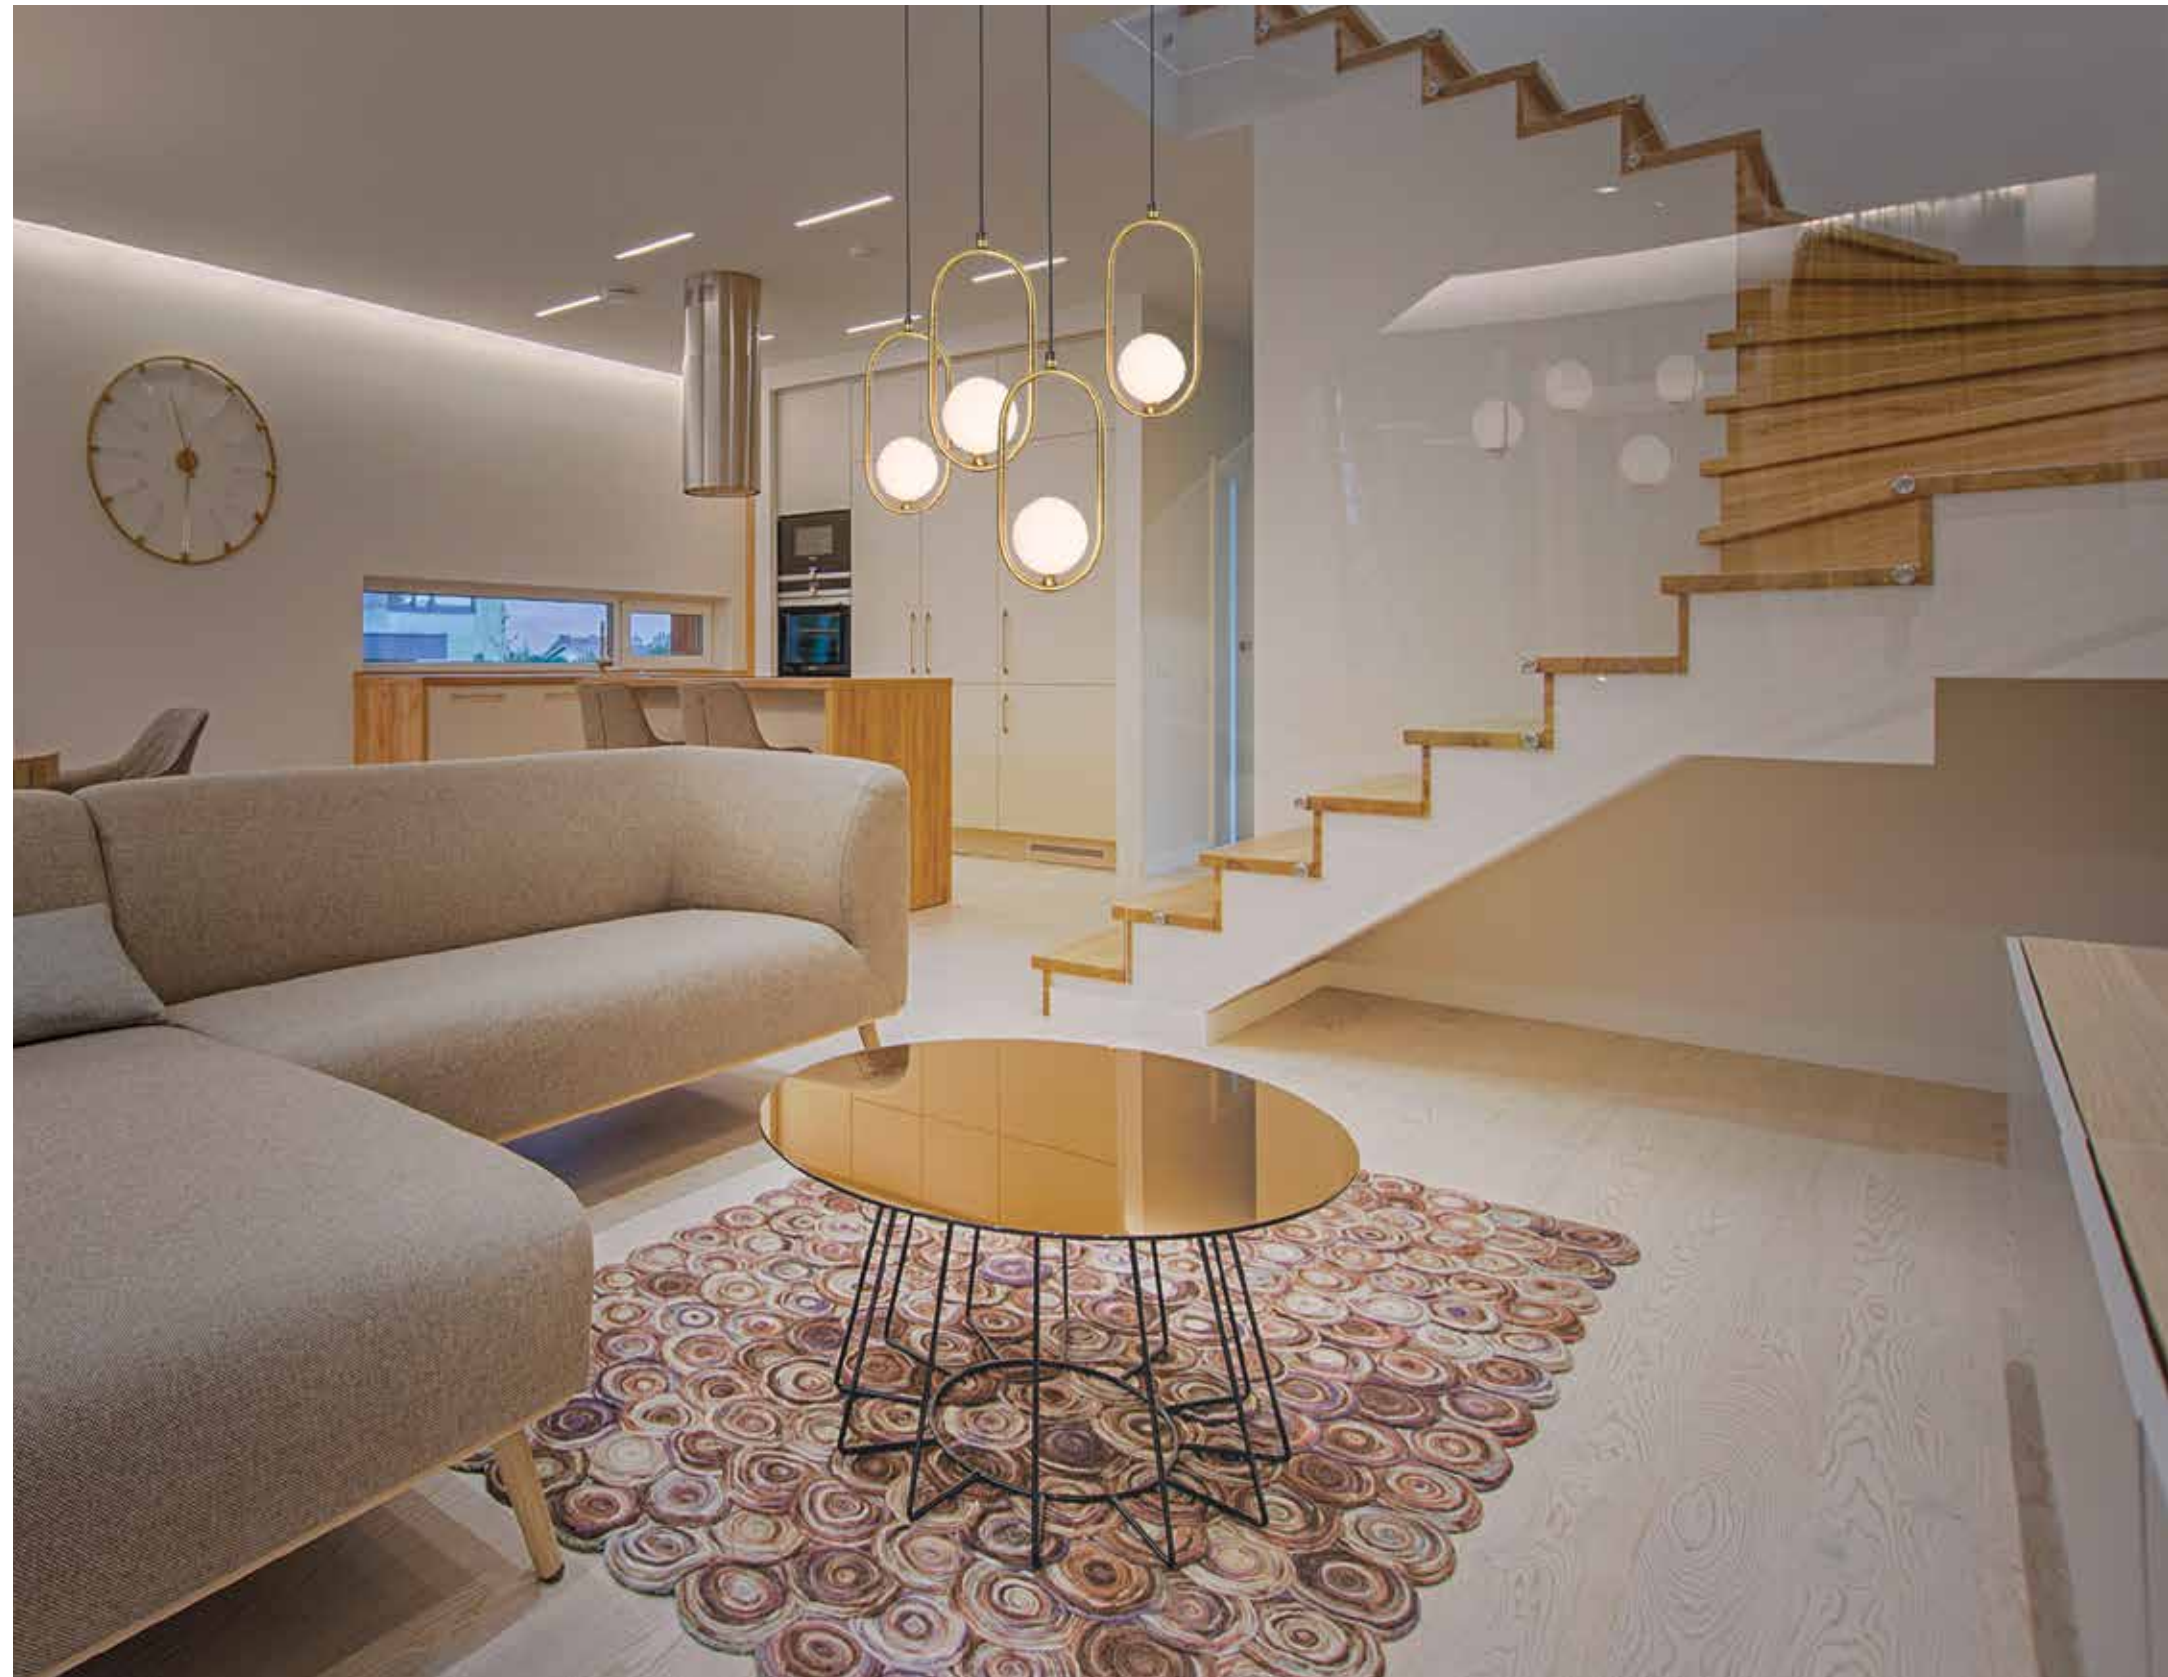

Bulb 1xG9 Led
Power MAX 9W
Input 220-240V, 50/60Hz
Dimensions W: 11cm H: 23cm
Base Ø: 8cm H: 2cm
Material Metal - Opal Glass
Special Feature 150cm Cable Adjustable
Opal Glass Ø: 8cm
Color Bronze / **Code 18143**