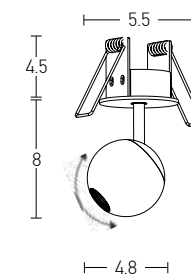

Power	4.5W
Input	220-240V, 50/60Hz
Color Temperature	3000K
Lumen	495Lm
Cri	80
Dimensions	Ø: 4.8cm H: 8cm
Cutting Hole	Ø: 4.5cm
Non Dimmable	☒
Material	Metal - Aluminium
Beam Angle	38°
Special Feature	Movable
Color	Sandy Black / Code 1907
Color	Sandy White / Code 1906