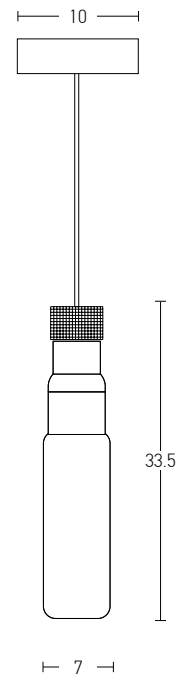

Bulb 1xGU10 Led
Power MAX 5W
Input 220-240V, 50/60Hz
Dimensions Ø: 7cm H: 33.5cm
Base Ø: 10cm H: 3.5cm
Material Metal - Aluminium - Glass
Special Feature 150cm Cable Adjustable
Color Black Matt - Smoked Glass / **Code 18121**