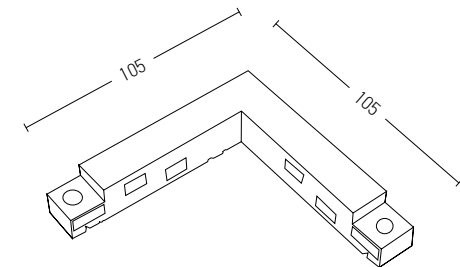

Corner Connector for 48V Magnetic Tracks
Code 20104