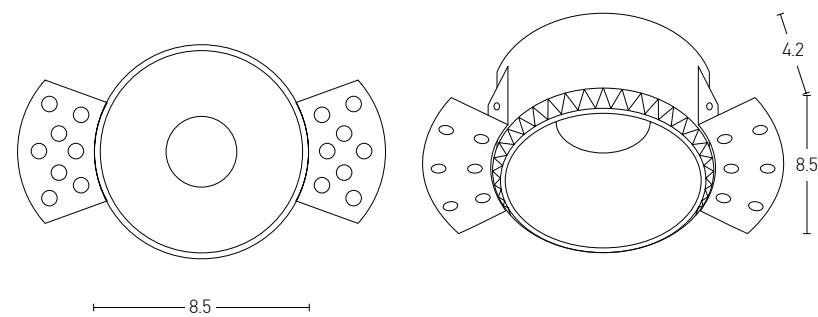

Down Light
Dimensions Ø: 8.5cm H: 4.2cm
Cutting Hole Ø: 8.5cm
Material Aluminium - Plastic Reflector
Depth Required 10cm
Color Sandy White - Black Reflector / **Code S089**
Color Sandy White - White Reflector/ **Code S088**