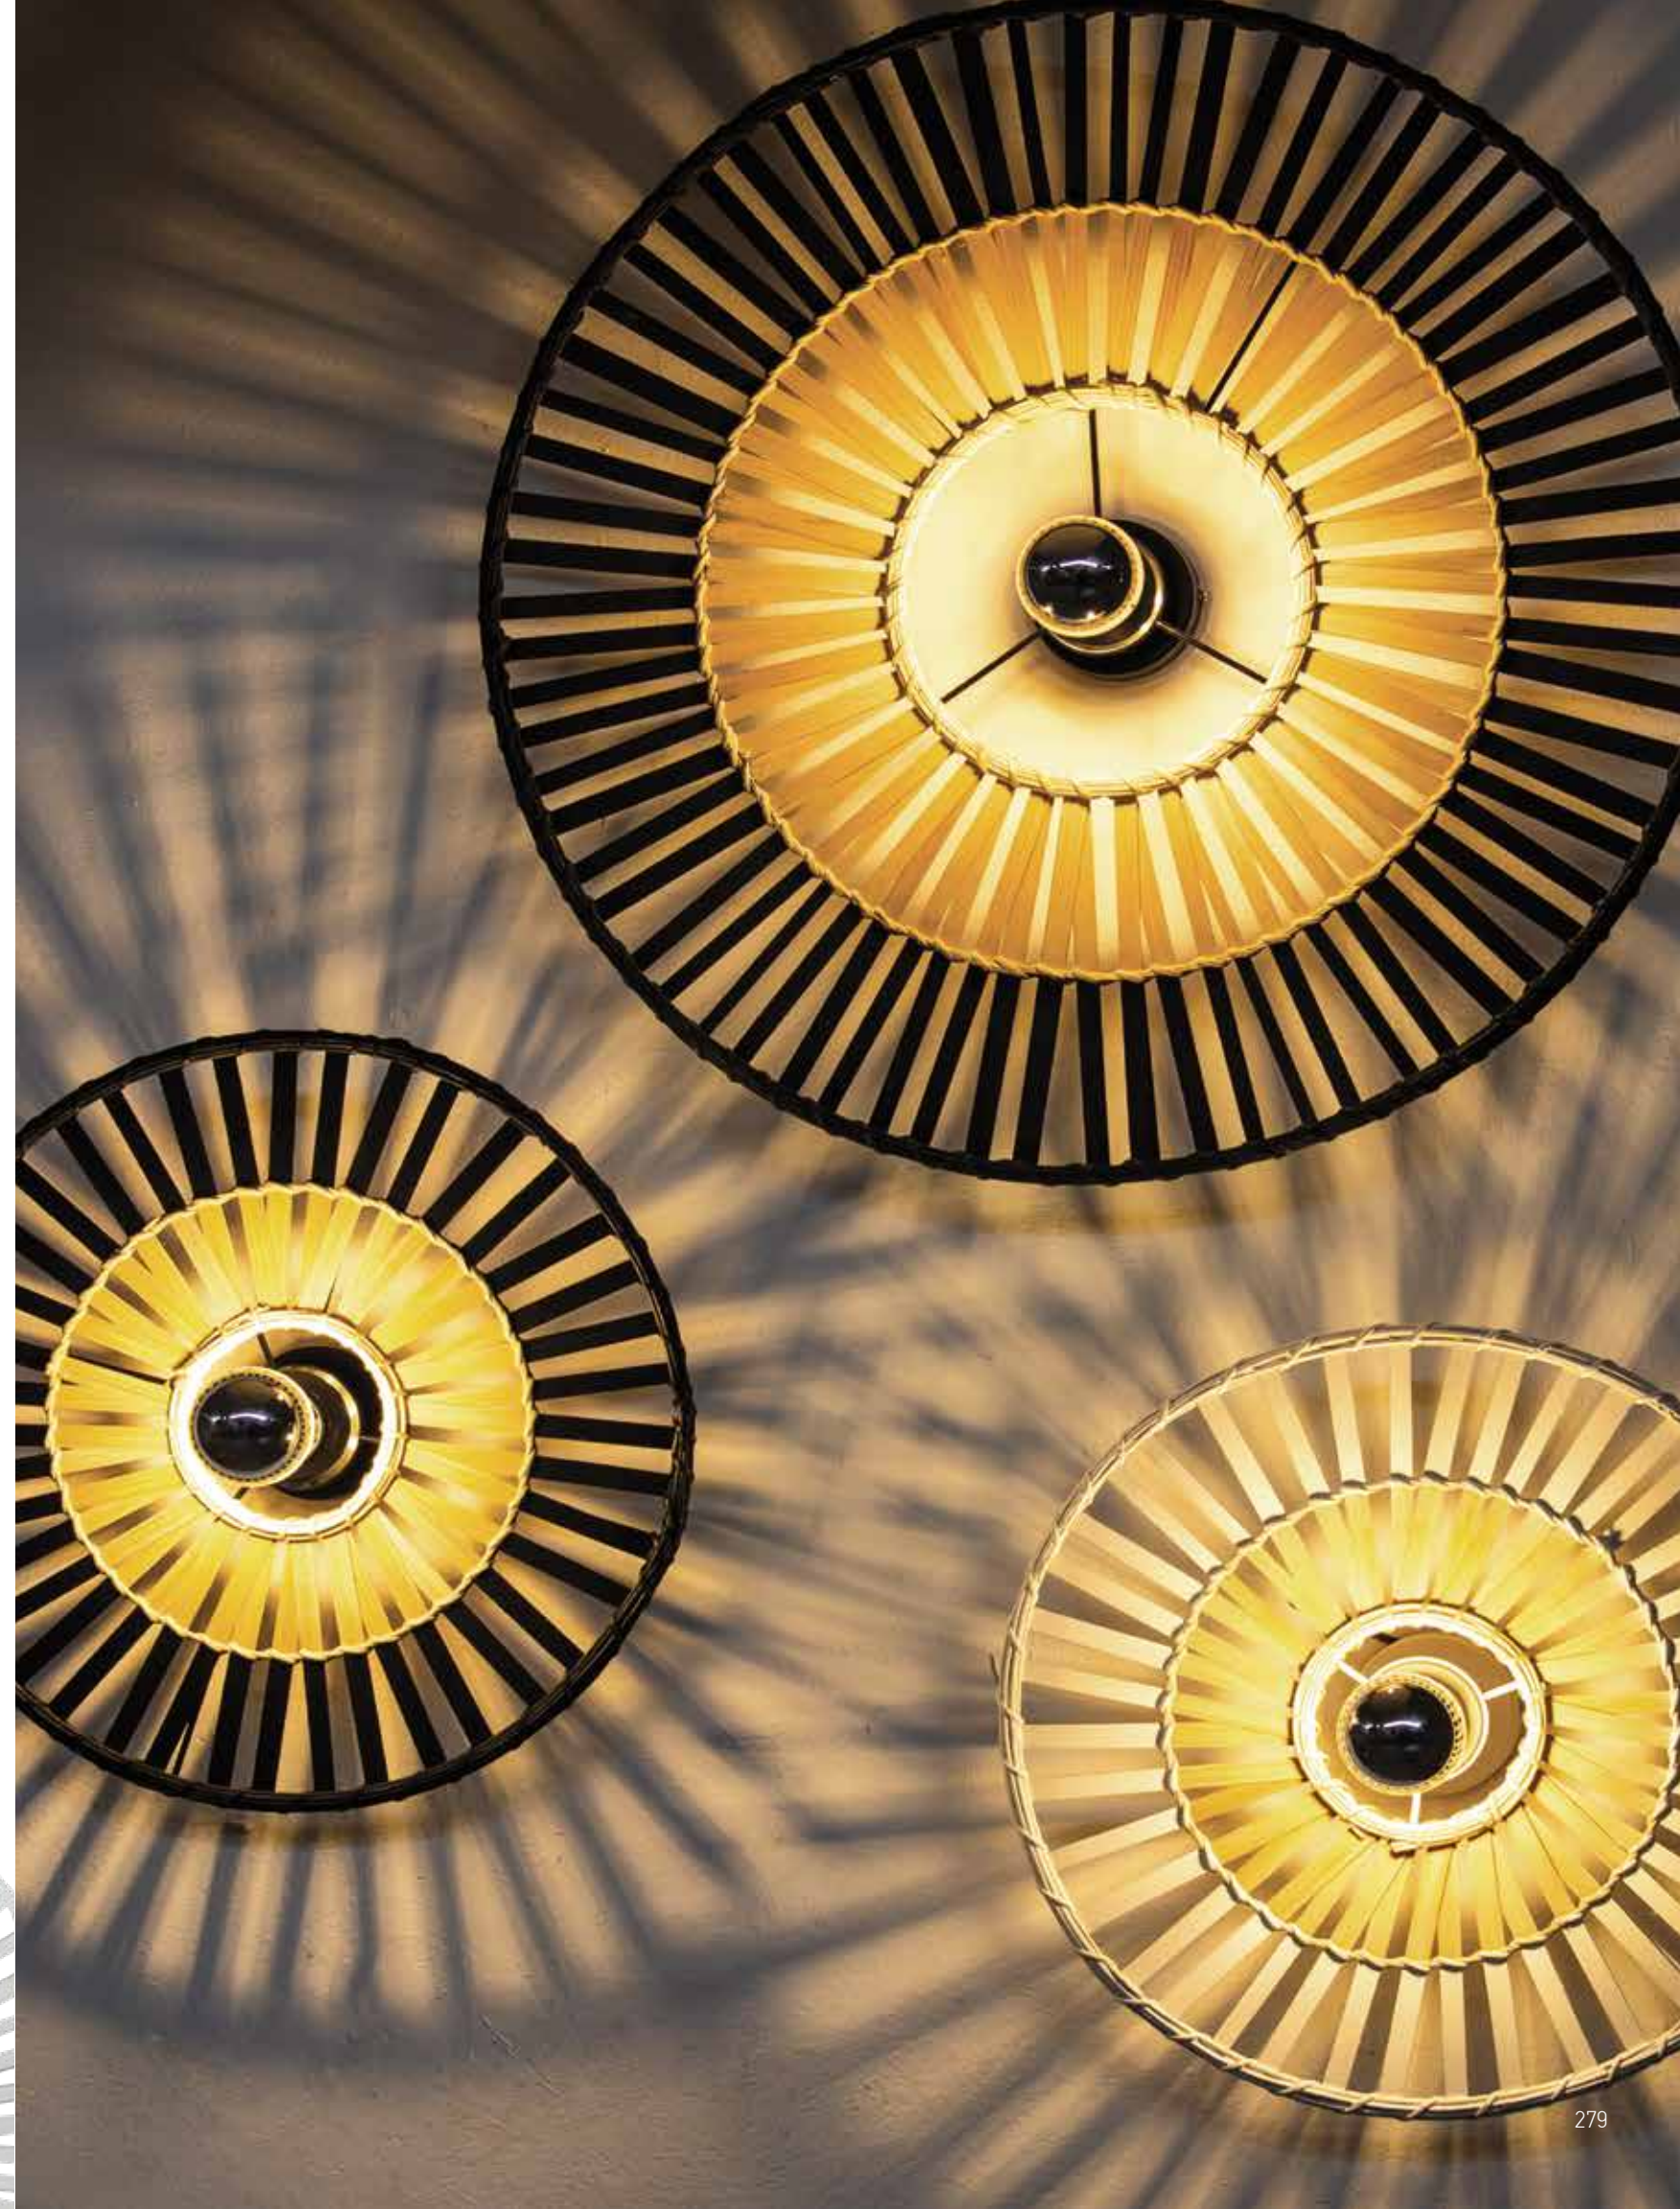

Bulb 1xE27
Power MAX 40W
Input 220-240V, 50/60Hz
Dimensions Ø: 80cm L: 8cm
Base Ø: 10cm H: 2cm
Material Metal - Bamboo
Color White - Natural Bamboo / **Code 19250**

Bulb 1xE27
Power MAX 40W
Input 220-240V, 50/60Hz
Dimensions Ø: 60cm L: 8cm
Base Ø: 10cm H: 2cm
Material Metal - Bamboo
Color Black - Natural Bamboo / **Code 19252**

Bulb 1xE27
Power MAX 40W
Input 220-240V, 50/60Hz
Dimensions Ø: 40cm L: 8cm
Base Ø: 10cm H: 2cm
Material Metal - Bamboo
Color White - Natural Bamboo / **Code 19251**
Black - Natural Bamboo / **Code 19253**