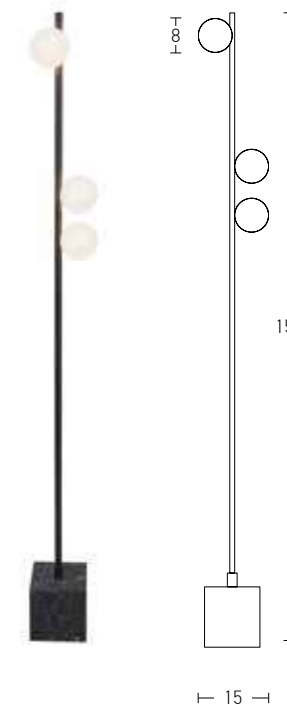

Bulb 3xG9 Led
Power MAX 9W
Input 220-240V, 50/60Hz
Dimensions H: 156cm
Base L: 15cm W: 15cm H: 15cm
Material Metal - Marble - Opal Glass
Special Feature 150cm Cable Available
Opal Glass $\varnothing$: 8cm
Color White Marble - Gold Matt / **Code 18179**
Color Black Marble - Black Matt / **Code 20362**