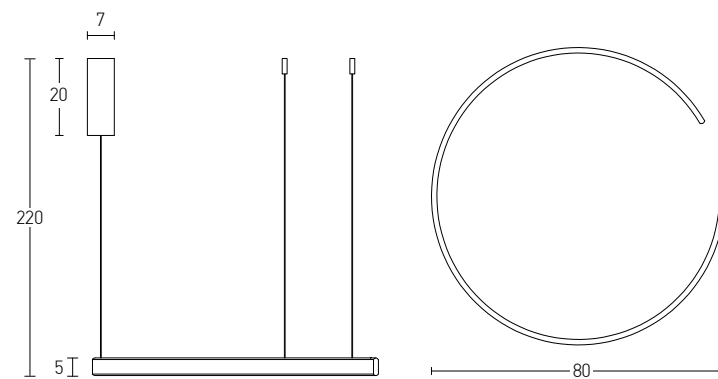

Power 40W
Input 220-240V, 50/60Hz
Color Temperature 3000K
Lumen 3200Lm
Cri 80
Dimensions Ø: 80cm H: 5cm
Base Ø: 7cm H: 20cm
Dimmable Triac ☐
Material Aluminium - Silicon
Special Feature 200cm Cable Adjustable
Profile 5x1.5cm

Color Brushed Gold Matt / **Code 2012**
Color Brushed Coffee / **Code 2013**

Brushed Gold Matt