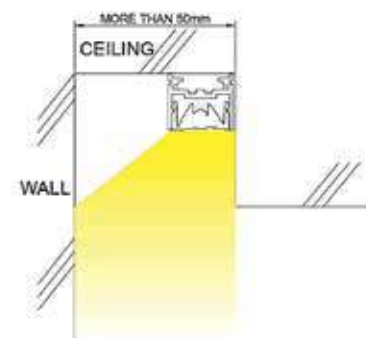

Profile Set
20325 2m Aluminium Profile + 2m Opal PC Cover + 4pcs Metal Clips

Profile Set
20325-60D 2m Aluminium Profile + 2m Clear PC Diffuser Cover (Degrees 60°) + 4pcs Metal Clips

Profile Set
20325-WG 2m Aluminium Profile + 2m PMMA Lens Cover (Wall Grazer) + 4pcs Metal Clips

Profile Set
20325-30D 2m Aluminium Profile + 2m PMMA Lens Cover (Degrees 30°) + 4pcs Metal Clips