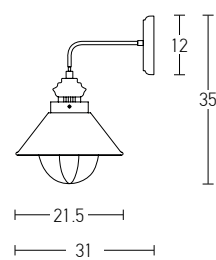

Bulb 1xE27
Power MAX 40W
Input 220-240V, 50/60Hz
Dimensions L: 31cm W: 21.5cm H: 35cm
Base Ø: 12cm H: 2cm
Material Metal - Aluminium
Color Black Matt - Copper / **Code 18127**