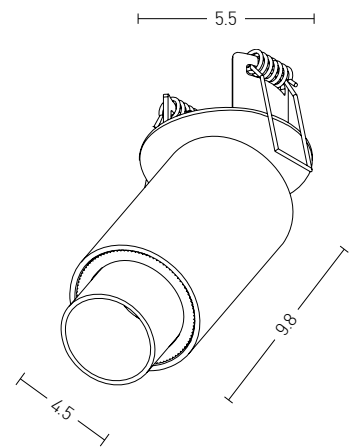

Power	11W
Input	220-240V, 50/60Hz
Color Temperature	3000K
Lumen	990Lm
Cri	80
Dimensions	Ø: 4.5cm H: 9.8cm
Beam Angle	15-30° Adjustable
Cutting Hole	Ø: 5cm
Base	Ø: 5.5cm
Material	Aluminium
Special Feature	Recessed Zoomable Spot Included LED Driver
Color	Sandy White - Black / Code 1928
Color	Sandy Black / Code 1928-B