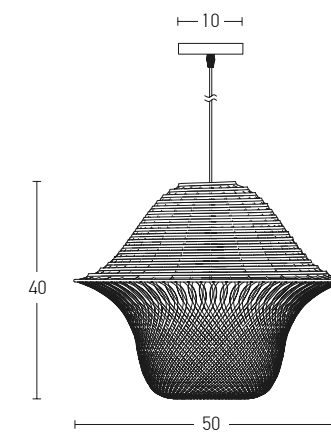

Bulb 1xE27
Power MAX 15W
Input 220-240V, 50/60Hz
Dimensions Ø: 50cm H: 40cm
Base Ø: 10cm H: 2cm
Material Metal - Rattan
Special Feature 200cm Cable Adjustable
Color Black / **Code 20153**