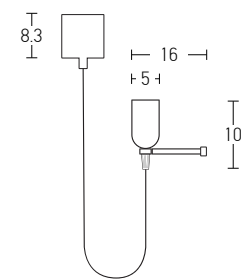

Suggested Trimless Canopy **Code 20144**

Bulb 1xGU10  
 Power MAX 35W  
 Input 220-240V, 50/60Hz  
 Dimensions L: 15cm  
 Base Ø: 12cm H: 2cm  
 Material Metal - Concrete  
 Special Feature 200cm Cable Adjustable  
 Tube Ø: 7cm H: 40cm  
 Color Concrete - Black Matt Base / **Code 18162**