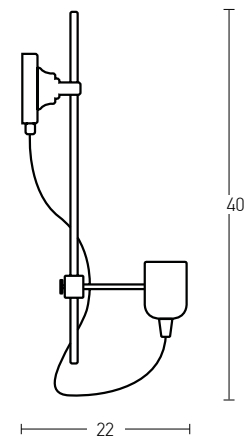

Bulb 1xE27
Power MAX 40W
Input 220-240V, 50/60Hz
Dimensions L: 22cm H: 40cm
Base Ø: 8cm H: 2cm
Material Metal
Color Copper Rusty / Code 16161