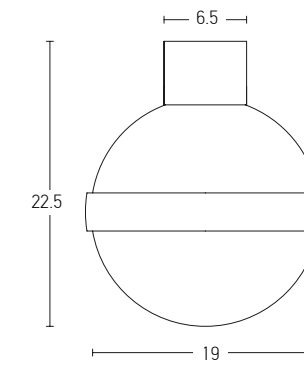

Power 5.6W
Input 220-240V, 50/60Hz
Color Temperature 3000K
Lumen 400Lm
Cri 80
Dimensions Ø: 13cm H: 16.5cm
Base Ø: 6.5cm H: 5.5cm
Non Dimmable ☒
Material Metal - Acrylic
Color White Matt / **Code 20169**
Color Grey / **Code 20170**

Power 8W
Input 220-240V, 50/60Hz
Color Temperature 3000K
Lumen 560Lm
Cri 80
Dimensions Ø: 19cm H: 22.5cm
Base Ø: 6.5cm H: 6.5cm
Non Dimmable ☒
Material Metal - Acrylic
Color White Matt / **Code 20171**
Color Grey / **Code 20172**