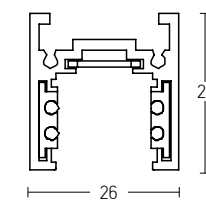

Track Code	Size	Color
2084B-1	1m	Sandy Black
2084W-1	1m	Sandy White
2084B-2	2m	Sandy Black
2084W-2	2m	Sandy White
2084B-3	3m	Sandy Black
2084W-3	3m	Sandy White

Corner Code	Plane	Color
2084B-C1	Vertical	Sandy Black
2084W-C1	Vertical	Sandy White
2084B-C2	Horizontal	Sandy Black
2084W-C2	Horizontal	Sandy White

Notice : For corners type C1 required also to order 20105 and for type C2 20104

Track Code	Size	Color
2085B-1	1m	Sandy Black
2085W-1	1m	Sandy White
2085B-2	2m	Sandy Black
2085W-2	2m	Sandy White
2085B-3	3m	Sandy Black
2085W-3	3m	Sandy White

Corner Code	Plane	Color
2085B-C1	Vertical	Sandy Black
2085W-C1	Vertical	Sandy White
2085B-C2	Horizontal	Sandy Black
2085W-C2	Horizontal	Sandy White

Notice : For corners type C1 required also to order 20105 and for type C2 20104

Accessories

End Cup
Material Metal
Color Black / Code 20108-1B
Color White / Code 20108-1W

End Cup
Material Metal
Color Black / Code 20108-B
Color White / Code 20108-W

Recessed Accessorie Kit (2pcs)
Material Stainless Steel
Code 20106

End Cup
Material Plastic
Color Black / Code 20101-B
Color White / Code 20101-W

Suspension Kit (2pcs) / Adjustable Wire 2m
Material Aluminium
Code 20102

Straight Mechanic Connector
Material Aluminium
Code 2097