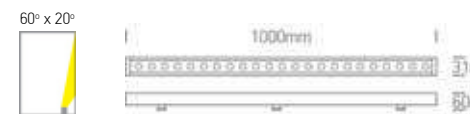

Code	IP	Kelvin	CRI	Watt	Lumen/M
Z 7055B-C	66	3000	80	24W	MAX 1700
Z 7055B-W	66	4000	80	24W	MAX 1720

Dimming Options

1. DALI Dimming : Dali Driver 24V Channel 1+Switch Dali MCU . Suitable with Drivers to Page : 618-619 . 621
2. 1-10 Dimming : 1-10 Driver 24V . Suitable with 1-10V Drivers to Page : 619
3. PUSH BUTTON Dimming : Dali Driver 24V Channel 1 to Page : 618
4. ON-OFF Dimming : ON-OFF Driver 24V to Page : 619-620

Power Input 24x1W
Cri 24V
IP 80
Dimensions 66
Beam Angle L: 100cm W: 3.1cm H: 6cm
Material 60° x 20°
Special Feature Aluminium
100cm Cable Available
Driver Not Included
Connect 5pcs MAX

Color Grey