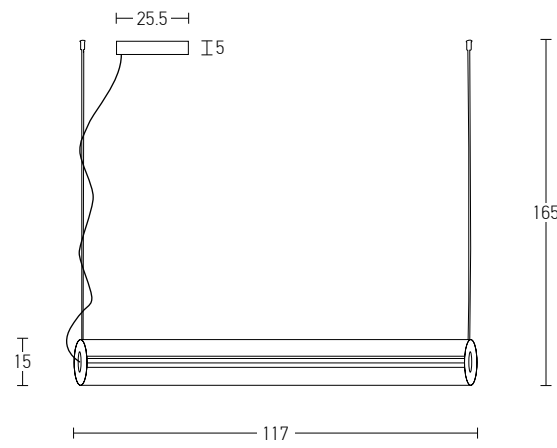

Indoor Led Lighting

Power 35W
Input 220-240V, 50/60Hz
Color Temperature 3000K
Lumen 2900Lm
Cri 80
Dimensions Ø: 15cm W: 117cm H: 165cm
Base L: 25.5cm W: 5cm H: 5cm
Non Dimmable ☒
Material Aluminium - Clear Plexiglass
Special Feature 150cm Cable Adjustable
Color Black Matt / **Code 19112**