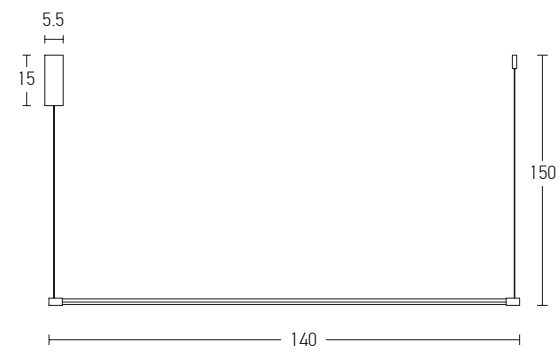

Power	20W
Input	220-240V, 50/60Hz
Color Temperature	3000K
Lumen	1600Lm
Cri	80
Dimensions	Ø: 1.6cm L: 140cm H: 150cm
Base	Ø: 5.5cm H: 15cm
Non Dimmable	☒
Material	Aluminium - Acrylic
Special Feature	135cm Cable Adjustable
Color	Black Matt / Code 20119
Color	Gold Matt / Code 20120