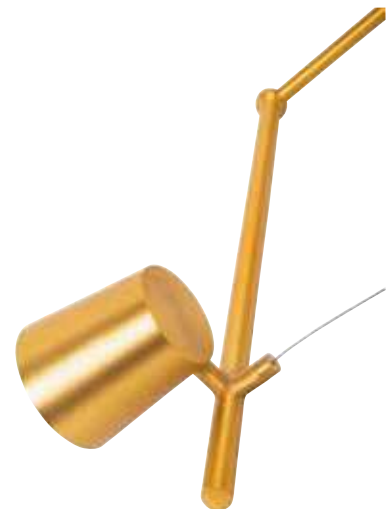

Indoor Led Lighting

Power 28W
Input 220-240V, 50/60Hz
Color Temperature 3000K
Lumen 2240Lm
Cri 80
Dimensions L: 110cm H: 102cm
Base L: 24cm W: 6cm H: 3.5cm
Non Dimmable ☒
Material Metal - Aluminium - Acrylic
Special Feature Spot Ø: 7.5cm H: 8cm
Spot Ø: 9.5cm H: 4cm
Color Sandy Black - Gold Matt / **Code 2035**

Power 7W
Input 220-240V, 50/60Hz
Color Temperature 3000K
Lumen 560Lm
Cri 80
Dimensions L: 47.5cm H: 102cm
Base Ø: 12.5cm H: 3.5cm
Non Dimmable ☒
Material Metal - Aluminium - Acrylic
Special Feature Spot Ø: 7.5cm H: 8cm
Color Sandy Black - Gold Matt / **Code 2033**
Gold Matt / **Code 2034**