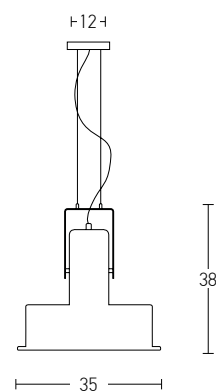

Bulb 1xE27
Power MAX 25W
Input 220-240V, 50/60Hz
Dimensions Ø: 35cm H: 38cm
Base Ø: 12cm H: 2cm
Material Metal - Acrylic
Special Feature 200cm Cable Adjustable
Color Black Matt / **Code 1644**