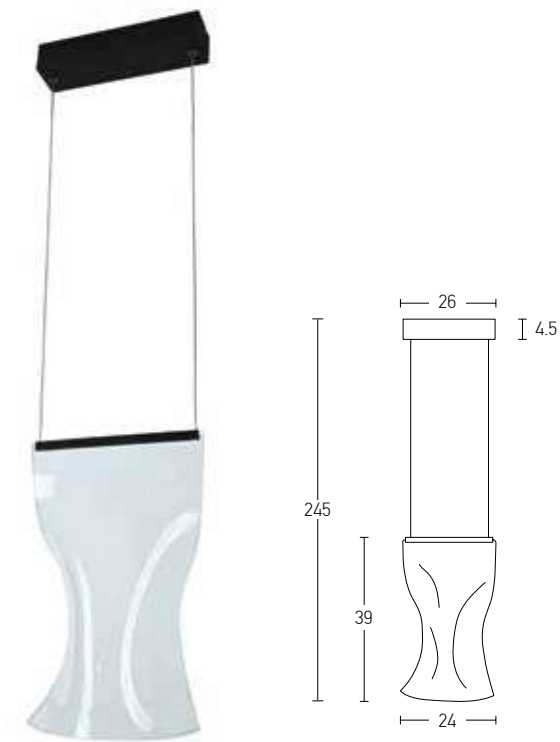

Indoor Led Lighting

Power 40W  
 Input 220-240V, 50/60Hz  
 Color Temperature 3000K  
 Lumen 3200Lm  
 Cri 80  
 Dimensions Ø: 56cm H: 12.5cm  
 Base W: 58.5cm H: 3.5cm  
 Non Dimmable ☒  
 Material Metal - Aluminium - Acrylic  
 Special Feature Acrylic Ø: 56cm THK: 1cm  
 Color Sandy Black / Code 20162

Power 70W  
 Input 220-240V, 50/60Hz  
 Color Temperature 3000K  
 Lumen 5600Lm  
 Cri 80  
 Dimensions L: 117cm W: 2cm H: 230cm  
 Base L: 117cm W: 2cm H: 3cm  
 Non Dimmable ☒  
 Material Metal - Aluminium - Acrylic  
 Special Feature 200cm Cable Adjustable ,  
 Acrylic Ø: 56cm THK: 1cm  
 Acrylic Ø: 42cm THK: 1cm  
 Color Sandy Black / Code 20161