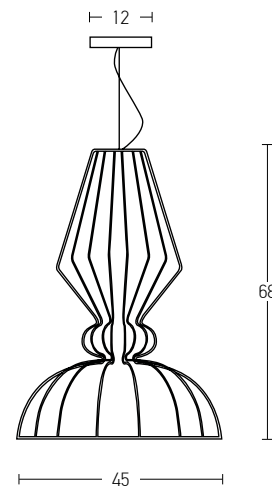

Bulb 1xE27
Power MAX 40W
Input 220-240V, 50/60Hz
Dimensions Ø: 45cm H: 68cm
Base Ø: 12cm H: 2cm
Material Metal
Special Feature 120cm Cable Adjustable
Color White Matt / **Code 1638**