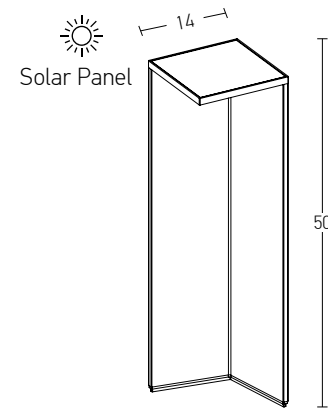

Power 2.2W
Input 220-240V, 50/60Hz
Color Temperature 3000K
Lumen 165Lm
Cri 80
IP 54
Dimensions L: 14cm W: 14cm H: 50cm
2 Steps Dimming 15% , 100%
Duration 24h , 7h
Material Aluminium
Special Feature Solar Bollard Lamp
Color Graphite / Code **E213**