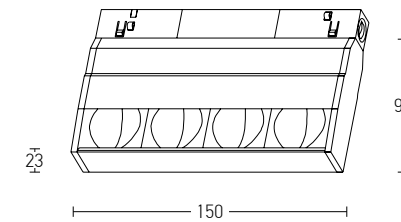

*Dimensions Indicated In Millimeters
Power 10W
Input 48V
Color Temperature 3000K
Lumen 1100Lm
Cri 80
Dimensions L: 150mm W: 23mm H: 95mm
Beam Angle Asymmetric 50°
DALI Dimmable ☉
Material Aluminium - Acrylic
Color Sandy Black / **Code 2092-D**

Power 10W
Input 48V
Color Temperature 3000K
Lumen 1100Lm
Cri 80
Dimensions L: 150mm W: 23mm H: 95mm
Beam Angle Asymmetric 50°
Non Dimmable ☒
Material Aluminium - Acrylic
Color Sandy Black / **Code 2092**