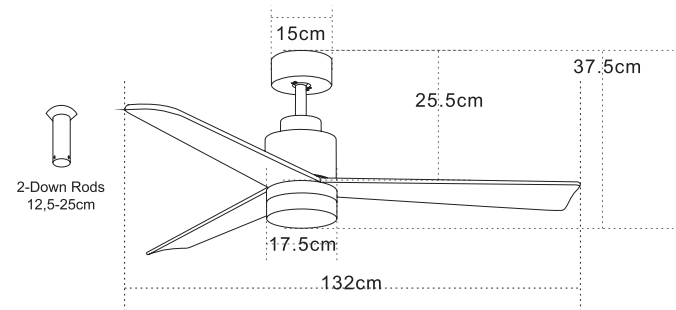

Led Light Source 15W
Input 220-240V, 50/60Hz
Color Temperature 3000K, 4000K, 6000K
Lumen 1500Lm
Cri 80
dB 23
Dimensions 52" Ø: 132cm H: 37.5-50cm
Air Flow 175.3m³ min
Night Mode Time Setting 1h / 2h / 4h / 8h
Material Metal - Polycarbonate - Wood
Special Feature 2 Down Rods 12.5-25cm
Summer Function
Motor Feature AC Motor 57W
3 Speeds
Color Black Matt - Cherry Wood Blades / **Code 19135**