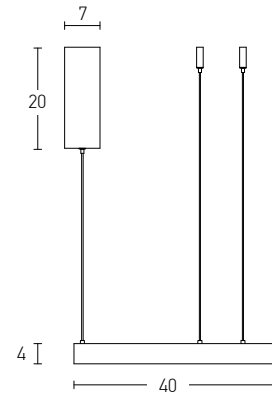

Indoor Led Lighting

Power 25W
Input 220-240V, 50/60Hz
Color Temperature 3000K
Lumen 2000Lm
Cri 80
Dimensions Ø: 40cm H: 4cm
Base Ø: 7cm H: 20cm
Dimmable Triac ☐
Material Aluminium - Acrylic
Special Feature 210cm Cable Adjustable
Profile 4x2cm

Color Brushed Gold Matt / **Code 2005**