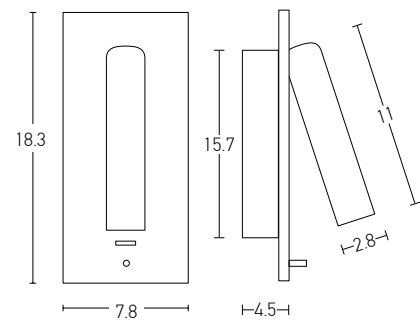

Power 3W
Input 220-240V, 50/60Hz
Color Temperature 3000K
Lumen 240Lm
Cri 80
Dimensions L: 4-12.5cm W: 7.8cm H: 18.3cm
Depth 4.5cm
Non Dimmable ☒
Switch On/Off
Material Metal - Aluminium
Cutting Hole 15.8x5.7cm
Special Feature USB Charger
Stick Ø: 2.8cm H: 11cm

Color Black Matt / **Code H65**
Color Chrome Matt / **Code H66**
Color Brushed Brass / **Code H67**