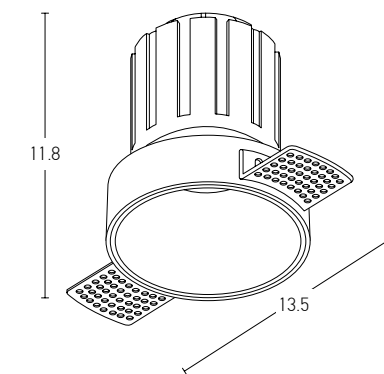

Power 15W
Input 220-240V, 50/60Hz
Color Temperature 3000K
Lumen 1125Lm
Cri 90
Dimensions Ø: 8.2cm W: 13.5cm H: 11.8cm
Cutting Hole Ø: 8.2cm
Beam Angle 36°
Non Dimmable ☒
Material Aluminium
Depth Required JTL : 12cm
Driver Included (350mA)
Color Sandy Black / **Code S097-B**
Color Copper Matt / **Code S097-C**
Color Gold Matt / **Code S097-G**