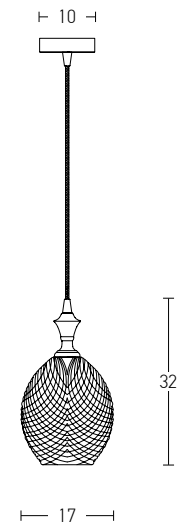

Bulb 1xE27
Power MAX 40W
Input 220-240V, 50/60Hz
Dimensions Ø: 17cm H: 32cm
Base Ø: 10cm H: 2cm
Material Metal - Glass
Special Feature 200cm Cable Adjustable
Color Chrome - Smoked Grey / **Code 1987**