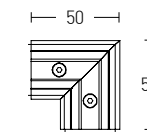

Track Code	Size	Color
2084B-1	1m	Sandy Black
2084W-1	1m	Sandy White
2084B-2	2m	Sandy Black
2084W-2	2m	Sandy White
2084B-3	3m	Sandy Black
2084W-3	3m	Sandy White

Corner Code	Plane	Color
2084B-C1	Vertical	Sandy Black
2084W-C1	Vertical	Sandy White
2084B-C2	Horizontal	Sandy Black
2084W-C2	Horizontal	Sandy White

Notice : For corners type C1 required also to order 20105 and for type C2 20104

Track Code	Size	Color
2085B-1	1m	Sandy Black
2085W-1	1m	Sandy White
2085B-2	2m	Sandy Black
2085W-2	2m	Sandy White
2085B-3	3m	Sandy Black
2085W-3	3m	Sandy White

Corner Code	Plane	Color
2085B-C1	Vertical	Sandy Black
2085W-C1	Vertical	Sandy White
2085B-C2	Horizontal	Sandy Black
2085W-C2	Horizontal	Sandy White

Notice : For corners type C1 required also to order 20105 and for type C2 20104