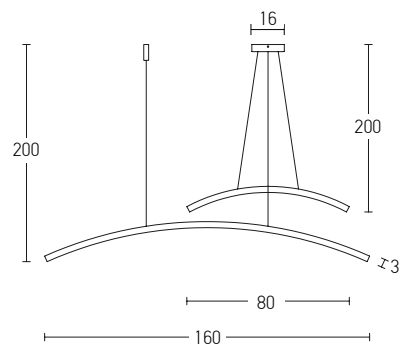

### Our Suggestion

Become an artist and make your combination

Use your imagination to create your masterpiece with our limitless options.

Power 48W  
 Input 220-240V, 50/60Hz  
 Color Temperature 3000K  
 Lumen 3600Lm  
 Cri 80  
 Dimensions L: 80+160cm H: 200cm  
 Base Ø: 16cm H: 3.5cm  
 Dimmable   
 Material Aluminium - Acrylic  
 Special Feature Step Dimming 10%-40%-100% Profile 2x3cm  
 Color White Matt / Code 20129