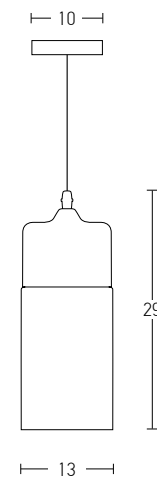

Bulb 1xE27
Power MAX 40W
Input 220-240V, 50/60Hz
Dimensions Ø: 13cm H: 29cm
Base Ø: 10cm H: 2cm
Material Glass
Special Feature 150cm Cable Adjustable
Color Black Matt - Champagne / **Code 1515**