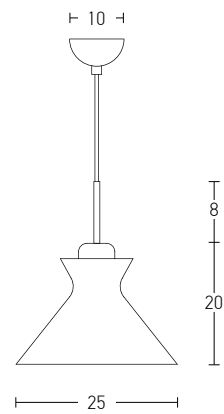

Bulb 1xE27
Power MAX 40W
Input 220-240V, 50/60Hz
Dimensions Ø: 25cm H: 20cm
Base Ø: 10cm H: 4.5cm
Material Metal - Aluminium - Wood
Special Feature 150cm Cable Adjustable
Color White Matt / **Code 180066**