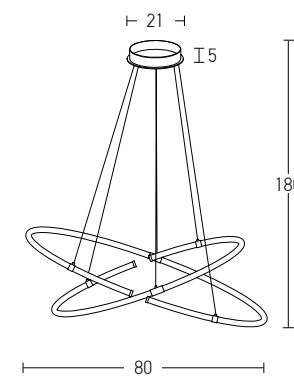

Power 90W
Input 220-240V, 50/60Hz
Color Temperature 3000K
Lumen 5850Lm
Cri 80
Dimensions L: 80cm W: 40cm
Base Ø: 21cm H: 5cm
Non Dimmable ☒
Material Metal - PC Diffuser
Special Feature 160cm Cable Adjustable
Tube Ø: 2cm
Color Opal - Chrome / **Code 1953**