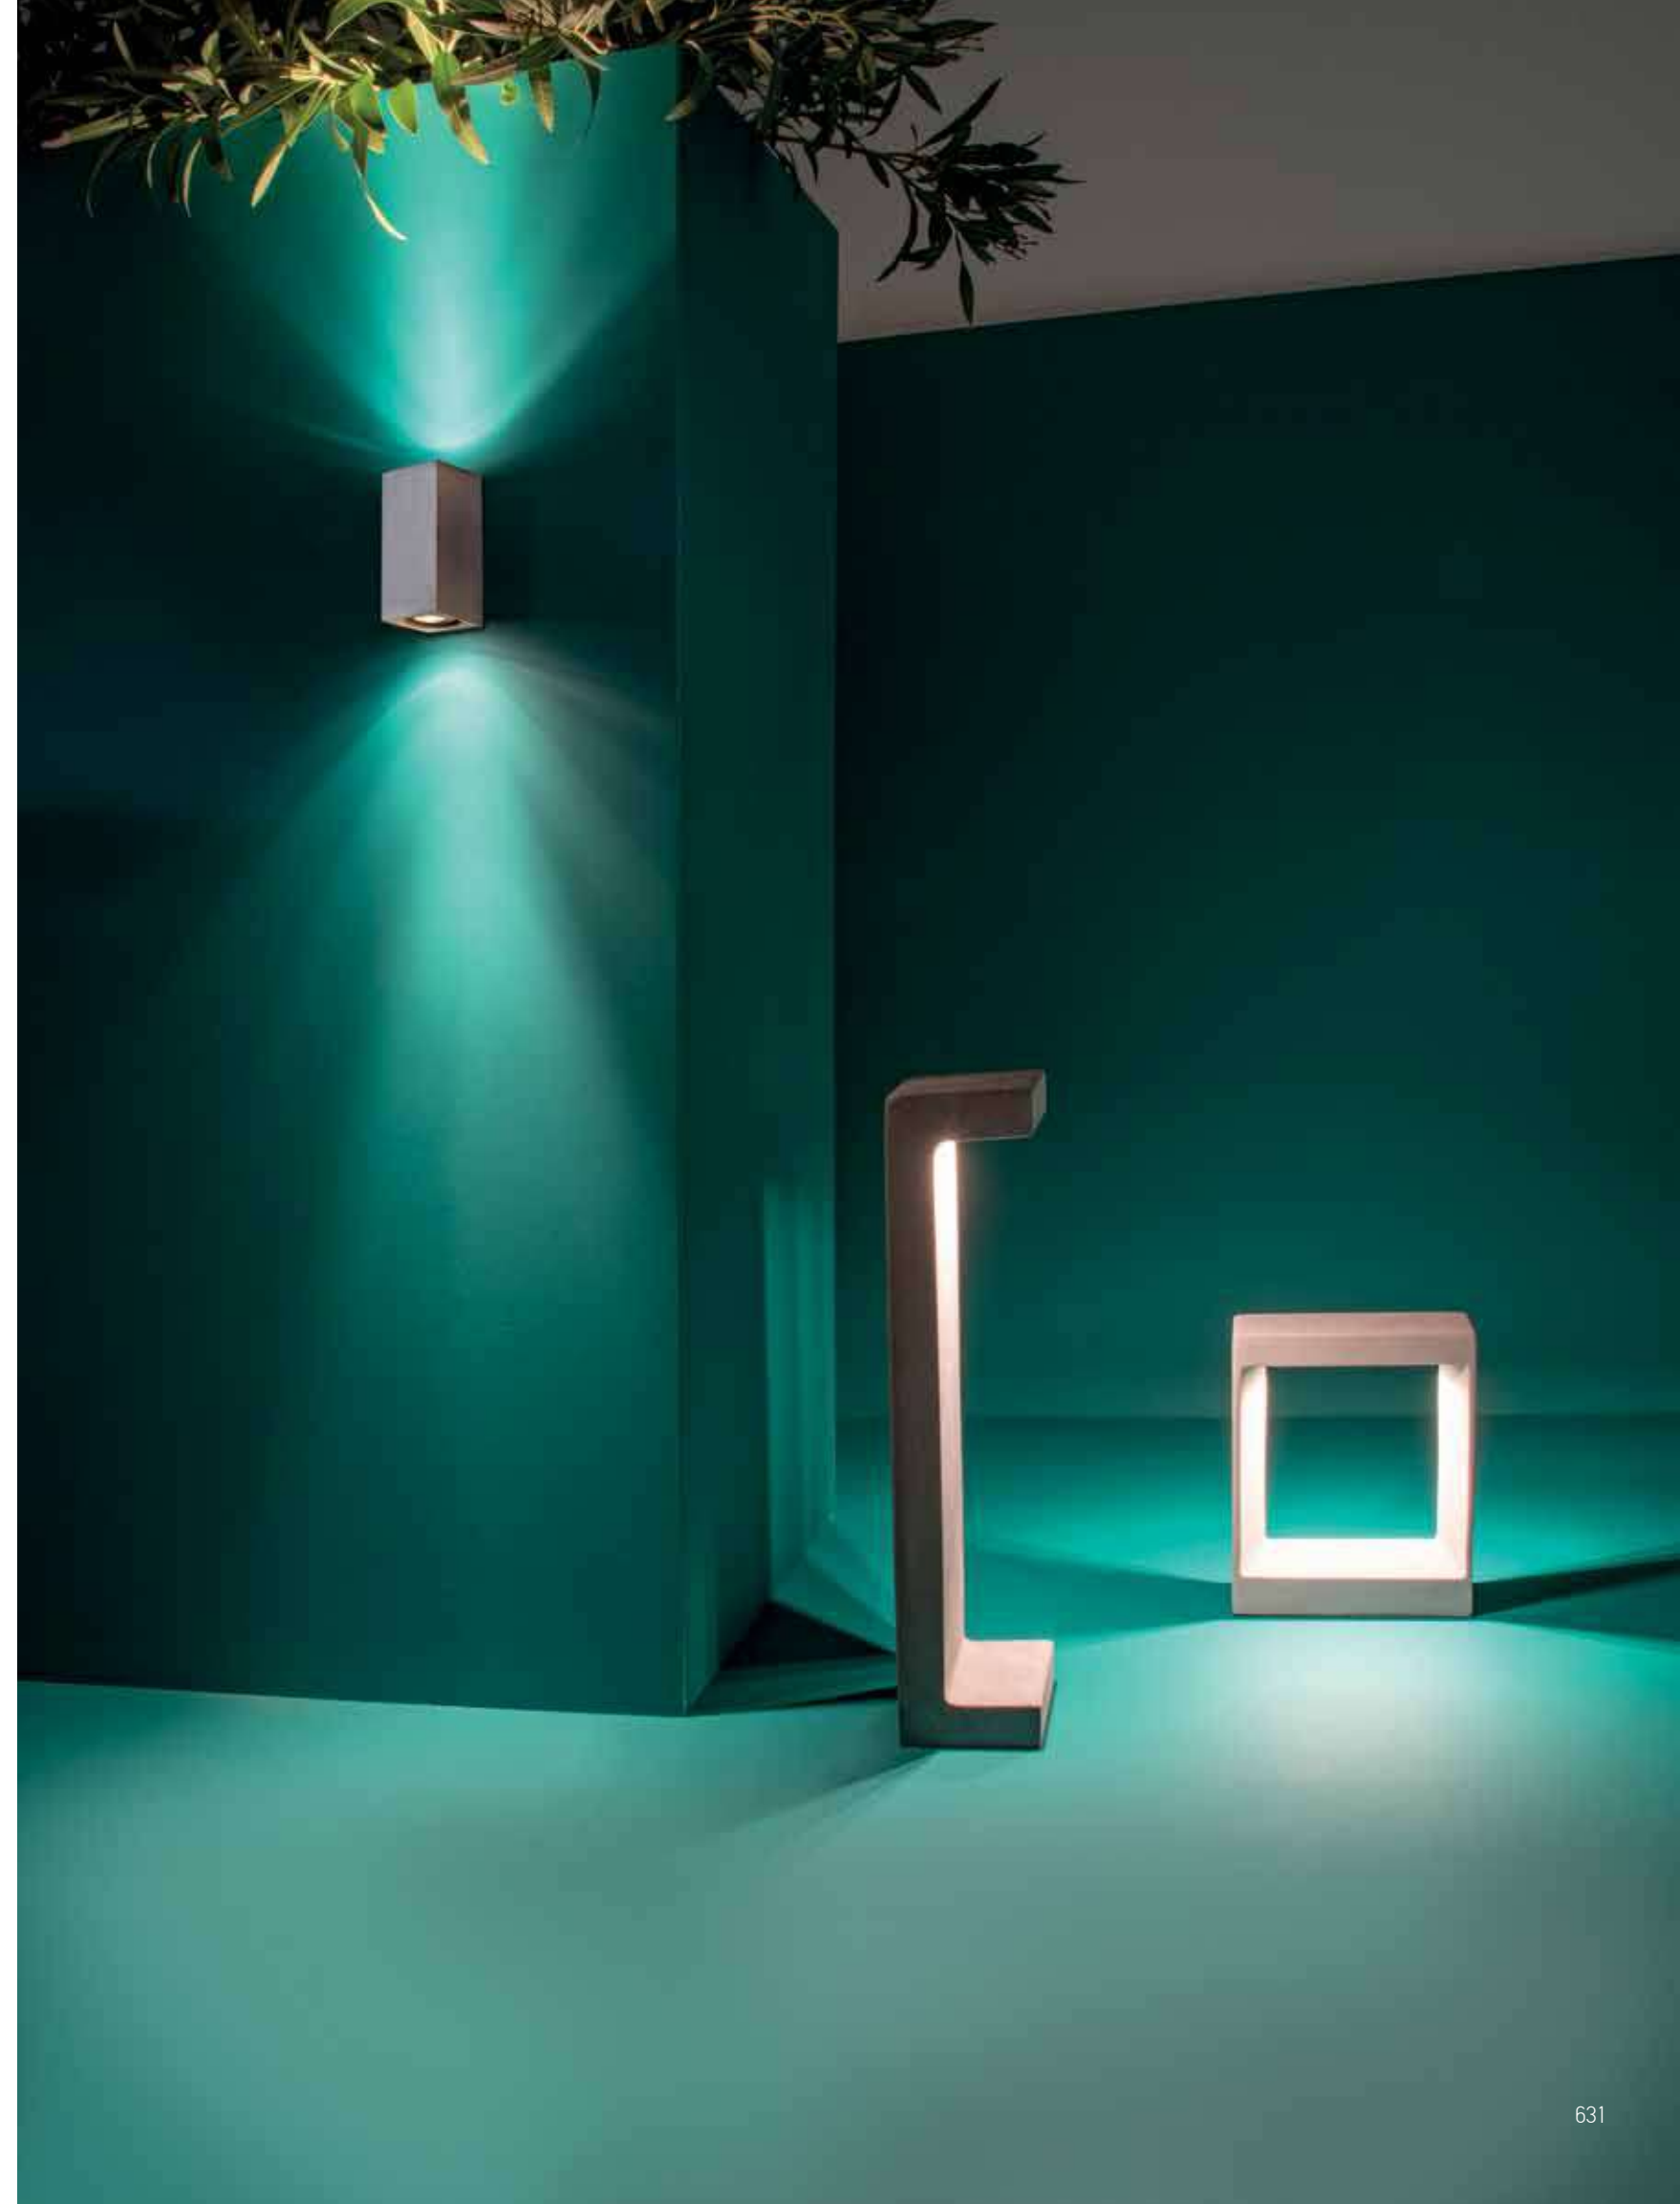

Power 8W
Input 220-240V, 50/60Hz
Color Temperature 3000K
Lumen 720Lm
Cri 80
IP 54
Dimensions L: 16cm W: 15cm H: 70cm
Base L: 23cm W: 21cm
Material Concrete
Color Natural Concrete / **Code E192**

Power 8W
Input 220-240V, 50/60Hz
Color Temperature 3000K
Lumen 720Lm
Cri 80
IP 54
Dimensions L: 28cm W: 10cm H: 35cm
Base L: 37cm W: 19cm
Material Concrete
Color Natural Concrete / **Code E190**