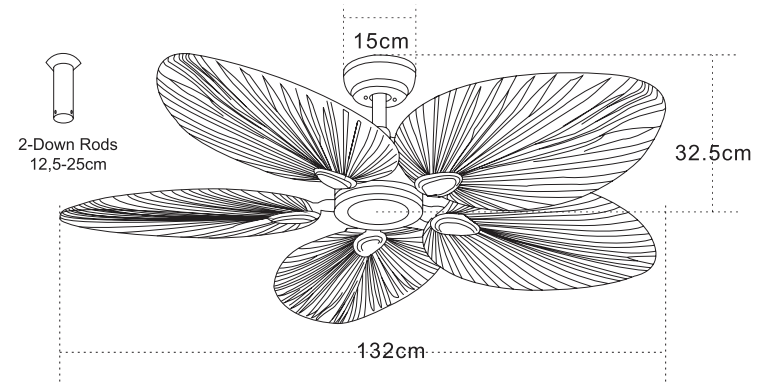

Indoor Ceiling Fans

Led Light Source	Without Light
Input	220-240V, 50/60Hz
dB	23
Dimensions	52" Ø: 132cm H: 32.5-45cm
Air Flow	145.3m <sup>3</sup> min
Night Mode	Time Setting 1h / 2h / 4h / 8h
Material	Metal - Wood
Special Feature	2 Down Rods 12.5-25cm Summer Function
Motor Feature	AC Motor 62W 3 Speeds
Color	Coffee Matt - Cherry Wood Blades / <b>Code 19143</b>
Color	Chrome Matt - Natural Wood Blades / <b>Code 19142</b>