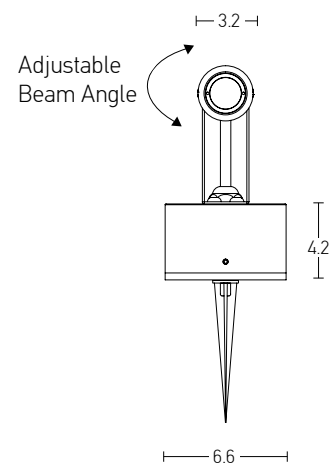

Power 2.1W
Input 220-240V, 50/60Hz
Color Temperature 2700K
Lumen 168Lm
Cri 80
IP 54
Dimensions H: 8.5cm
Base Ø: 6.6cm H: 4.2cm
Beam Angle 10°-60°
Material Aluminium - Stainless Steel
Special Feature Stick Ø: 3.2cm H: 8cm
Spike Included
Color Sandy Black / **Code E177B**