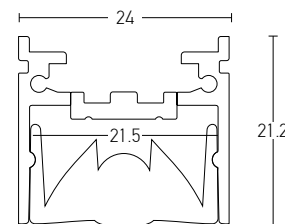

2m Profile + PMMA Lens Cover, Aluminium