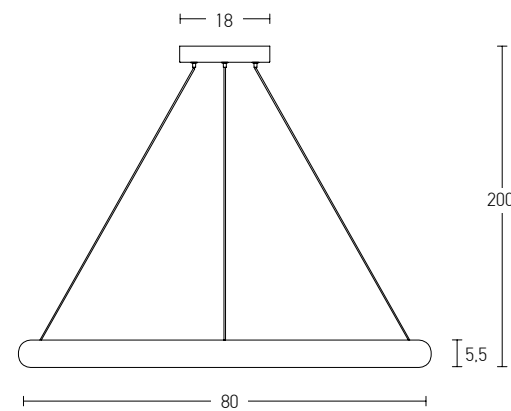

Power 60W
Input 220-240V, 50/60Hz
Color Temperature 3000K
Lumen 4800Lm
Cri 80
Dimensions Ø: 80cm H: 5.5cm
Base Ø: 18cm H: 3.5cm
Dimmable Triac ☐
Material Aluminium - Acrylic
Special Feature 200cm Cable Adjustable
Color Sandy Black / **Code 2060**
Color Sandy White / **Code 2061**
Color Brushed Gold Matt / **Code 2062**
Color Brushed Coffee / **Code 2063**