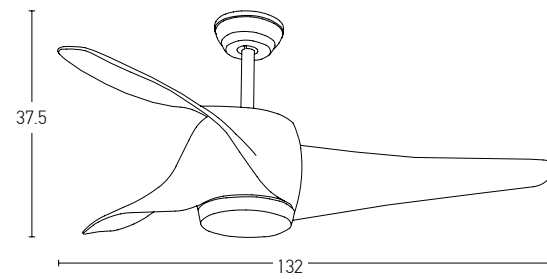

# MOTOR DC ADVANTAGES

<p>UP TO <b>70%</b> LESS ELECTRICITY</p> <p>ENERGY SAVING</p>	 <p>LIGHT WEIGHT</p>	<p>3~5 SPEEDS</p> <p>3-5 SPEEDS</p>	 <p>LONG LIFE</p>
---	---	---	--

Led Light Source 15W  
 Input 220-240V, 50/60Hz  
 Color Temperature 3000K, 4000K, 6000K  
 Lumen 1500Lm  
 Cri 80  
 dB 20  
 Dimensions 52" Ø: 132cm H: 37.5-50cm  
 Air Flow 147.4m<sup>3</sup> min  
 Night Mode Time Setting 1h / 2h / 4h / 8h  
 Material Metal - Acrylic - Wood  
 Special Feature 2 Down Rods 12.5-25cm  
 Summer & Winter Function  
 Motor Feature DC Motor 40W  
 5 Speeds