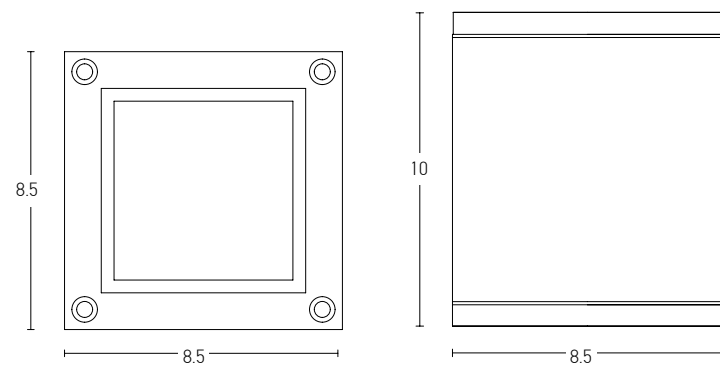

Bulb 1xGU10
Power MAX 35W
IP 65
Dimensions L: 8.5cm W: 8.5cm H: 10cm
Material Aluminium - Glass
Color Graphite / **Code E269**
Color Sandy White / **Code E270**