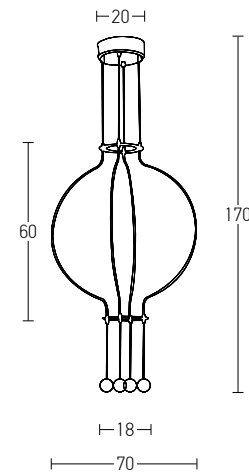

Indoor Led Lighting

Power 4x4.5W
Input 220-240V, 50/60Hz
Color Temperature 3000K
Lumen 1980Lm
Cri 80
Dimensions Ø: 70cm H: 170cm
Base Ø: 20cm H: 6cm
Non Dimmable ☒
Material Metal - Aluminium
Beam Angle 38°
Special Feature 170cm Cable Adjustable
Color Sandy Black / **Code 1900**