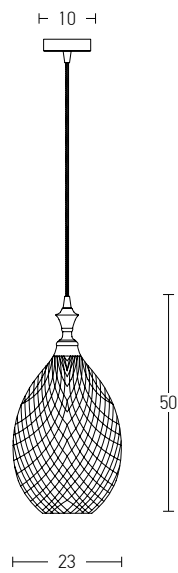

Bulb 1xE27
Power MAX 40W
Input 220-240V, 50/60Hz
Dimensions Ø: 23cm H: 50cm
Base Ø: 10cm H: 2cm
Material Metal - Glass
Special Feature 200cm Cable Adjustable
Color Chrome - Smoked Grey / **Code 1986**