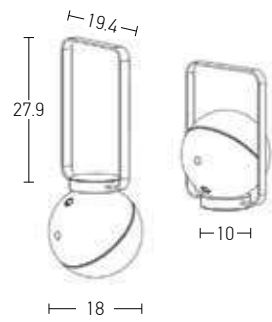

Power 1.5W
Input 220-240V, 50/60Hz
Color Temperature 2700K
Lumen 99Lm
Cri 80
IP 54
Dimensions W: 19.4cm H: 27.9cm
Base Ø: 10cm
3 Steps Dimming 25%, 50%, 100%
Duration 20h, 10h, 5h
Material Aluminium - PC Difusser
Special Feature Ball Ø: 18cm
Portable Table Lamp
USB Cable & Adaptor Included

Color Black / **Code E233**
White / **Code E234**