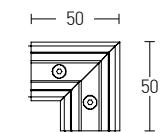

Track Code	Size	Color	Corner Code	Plane	Color
2082B-1	1m	Sandy Black	2082B-C1	Vertical	Sandy Black
2082W-1	1m	Sandy White	2082W-C1	Vertical	Sandy White
2082B-2	2m	Sandy Black	2082B-C2	Horizontal	Sandy Black
2082W-2	2m	Sandy White	2082W-C2	Horizontal	Sandy White
2082B-3	3m	Sandy Black			
2082W-3	3m	Sandy White			

Notice : For corners type C1 required also to order 20105 and for type C2 20104