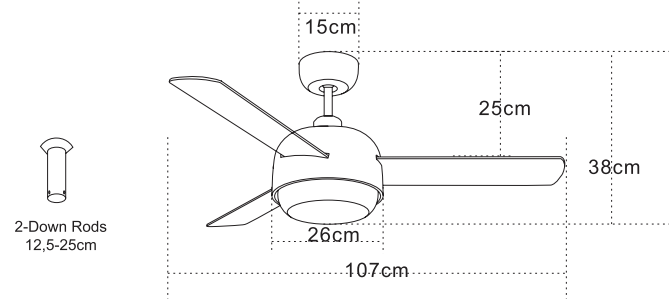

Double Face Blades

Led Light Source 18W
Input 220-240V, 50/60Hz
Color Temperature 3000K, 4000K, 6000K
Lumen 1800Lm
Cri 80
dB 23
Dimensions 42" Ø: 107cm H: 38-50.5cm
Air Flow 144m³ min
Night Mode Time Setting 1h / 2h / 4h / 8h
Material Metal - Glass - Plywood (MDF)
Special Feature 2 Down Rods 12.5-25cm
Summer Function
Motor Feature AC Motor 58W
3 Speeds

Color Double Face White Matt - Maple Wood Blades
White Matt - White Matt Blades / **Code 19132**