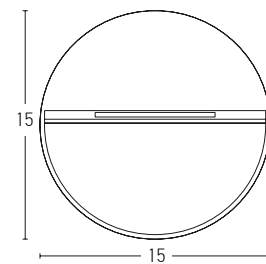

Power 6W
Input 220-240V, 50/60Hz
Color Temperature 3000K
Lumen 480Lm
Cri 80
IP 65
Dimensions Ø: 15cm L: 3.7cm
Material Aluminium
Color Graphite / **Code E242-G**
Color Sandy White / **Code E242-W**