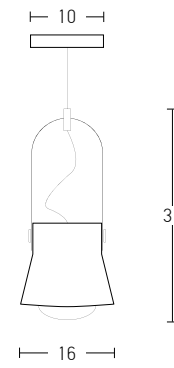

Bulb 1xE27
Power MAX 40W
Input 220-240V, 50/60Hz
Dimensions Ø: 16cm H: 31cm
Base Ø: 10cm H: 2cm
Material Metal - Aluminium
Special Feature 150cm Cable Adjustable
Color Black Matt / **Code 18192**
Color White Matt / **Code 18193**