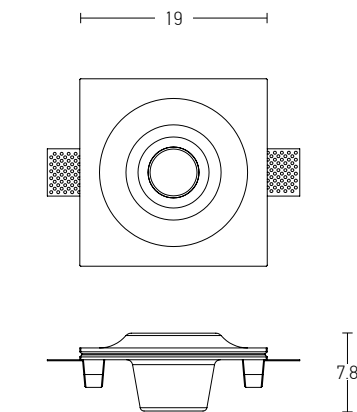

Bulb 1xGU10
Power MAX 50W
Input 220-240V, 50/60Hz
Dimensions L: 12cm W: 12cm H: 6.2cm
Cutting Hole L: 12.2cm W: 12.2cm
Material Gypsum
Depth Required $\updownarrow$: 11.5cm
Special Feature GU10 Lampholder Included
Color Pure White / **Code S029**

Bulb 1xGU10
Power MAX 40W
Input 220-240V, 50/60Hz
Dimensions L: 22cm W: 22cm H: 10.5cm
Cutting Hole L: 22.2cm W: 22.2cm
Material Gypsum
Depth Required $\updownarrow$: 4cm
Special Feature GU10 Lampholder Included
Color Pure White / **Code S109**

Bulb 1xGU10
Power MAX 40W
Input 220-240V, 50/60Hz
Dimensions L: 19cm W: 19cm H: 7.8cm
Cutting Hole L: 19.2cm W: 19.2cm
Material Gypsum
Depth Required $\updownarrow$: 10.5cm
Special Feature GU10 Lampholder Included
Color Pure White / **Code S108**