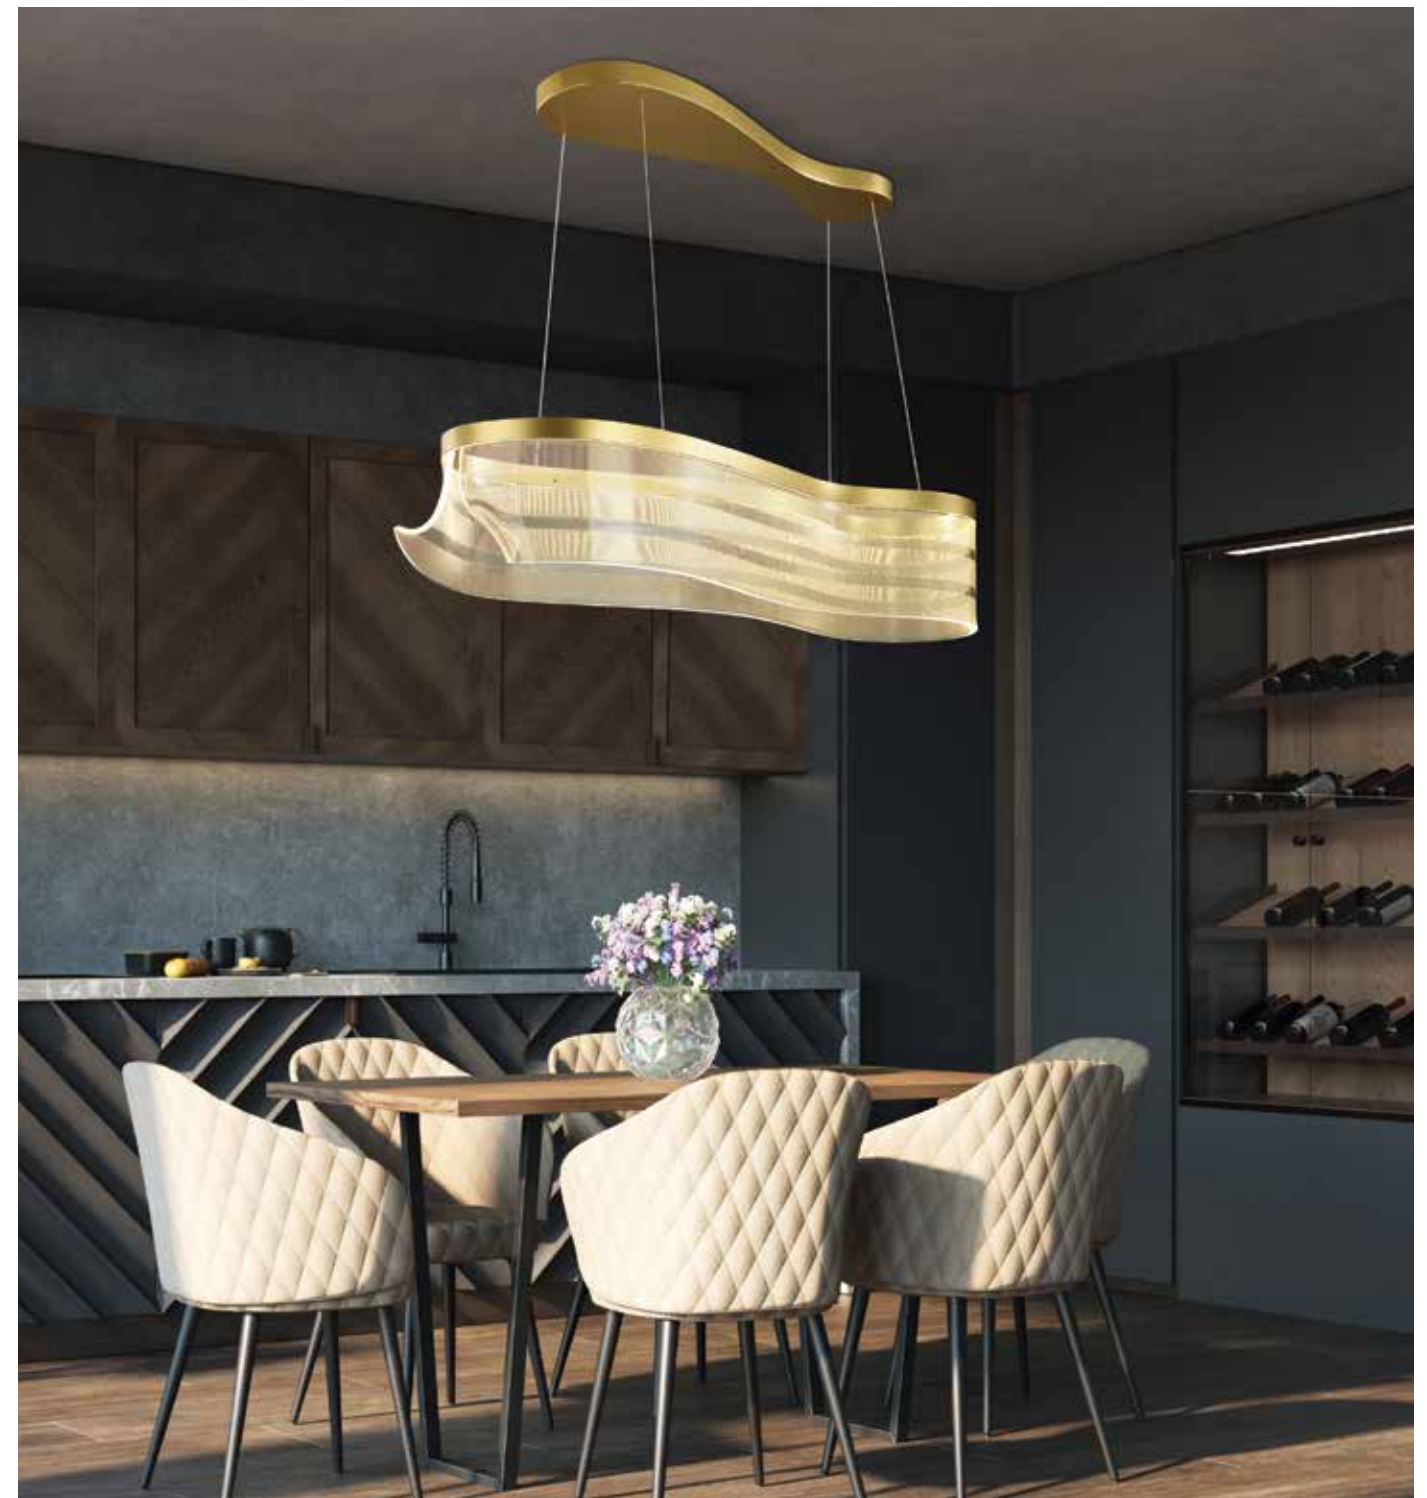

Power 52W
Input 220-240V, 50/60Hz
Color Temperature 3000K
Lumen 4160Lm
Cri 80
Dimensions L: 99cm W: 32cm H: 21cm
Base L: 72.5cm W: 21.5cm H: 3.5cm
Non Dimmable ☒
Material Aluminium - Iron - Acrylic
Special Feature 200cm Cable Adjustable Profile 1x3cm
Color Gold Matt / **Code 20160**