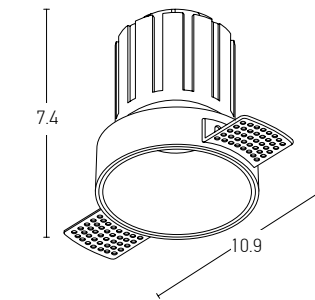

Power 6W
Input 220-240V, 50/60Hz
Color Temperature 3000K
Lumen 450Lm
Cri 90
Dimensions Ø: 6.2cm W: 10.9cm H: 7.4cm
Cutting Hole Ø: 6.2cm
Beam Angle 22°
Non Dimmable ☒
Material Aluminium
Depth Required JTL : 8cm
Driver Included (135mA)
Color Sandy Black / **Code S095-B**
Color Copper Matt / **Code S095-C**
Color Gold Matt / **Code S095-G**