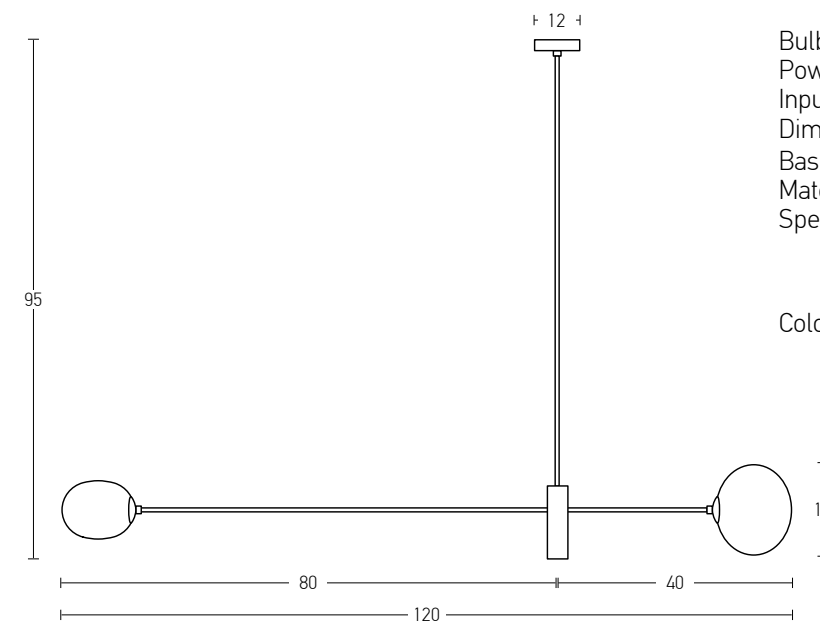

Bulb 1xE27
Power MAX 40W
Input 220-240V, 50/60Hz
Dimensions Ø: 13cm H: 44cm
Base Ø: 12cm H: 2.5cm
Material Glass - Metal
Special Feature 150cm Cable Adjustable
Color Grey - Antique Brass / **Code 19176**

Bulb 1xE27
Power MAX 40W
Input 220-240V, 50/60Hz
Dimensions Ø: 25cm H: 35cm
Base Ø: 12cm H: 2.5cm
Material Glass - Metal
Special Feature 150cm Cable Adjustable
Color Grey - Antique Brass / **Code 19177**