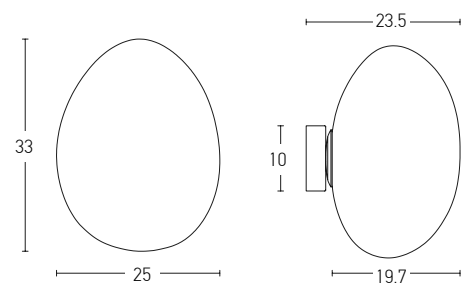

 Suggested Trimless Canopy **Code 20144**

Indoor Led Lighting

Power 5W  
 Input 220-240V, 50/60Hz  
 Color Temperature 3000K  
 Lumen 400Lm  
 Cri 80  
 Dimensions L: 13.5cm W: 16.5cm H: 25cm  
 Base Ø: 10cm H: 3cm  
 Non Dimmable   
 Material Metal - Opal Glass  
 Color White / **Code 20137**