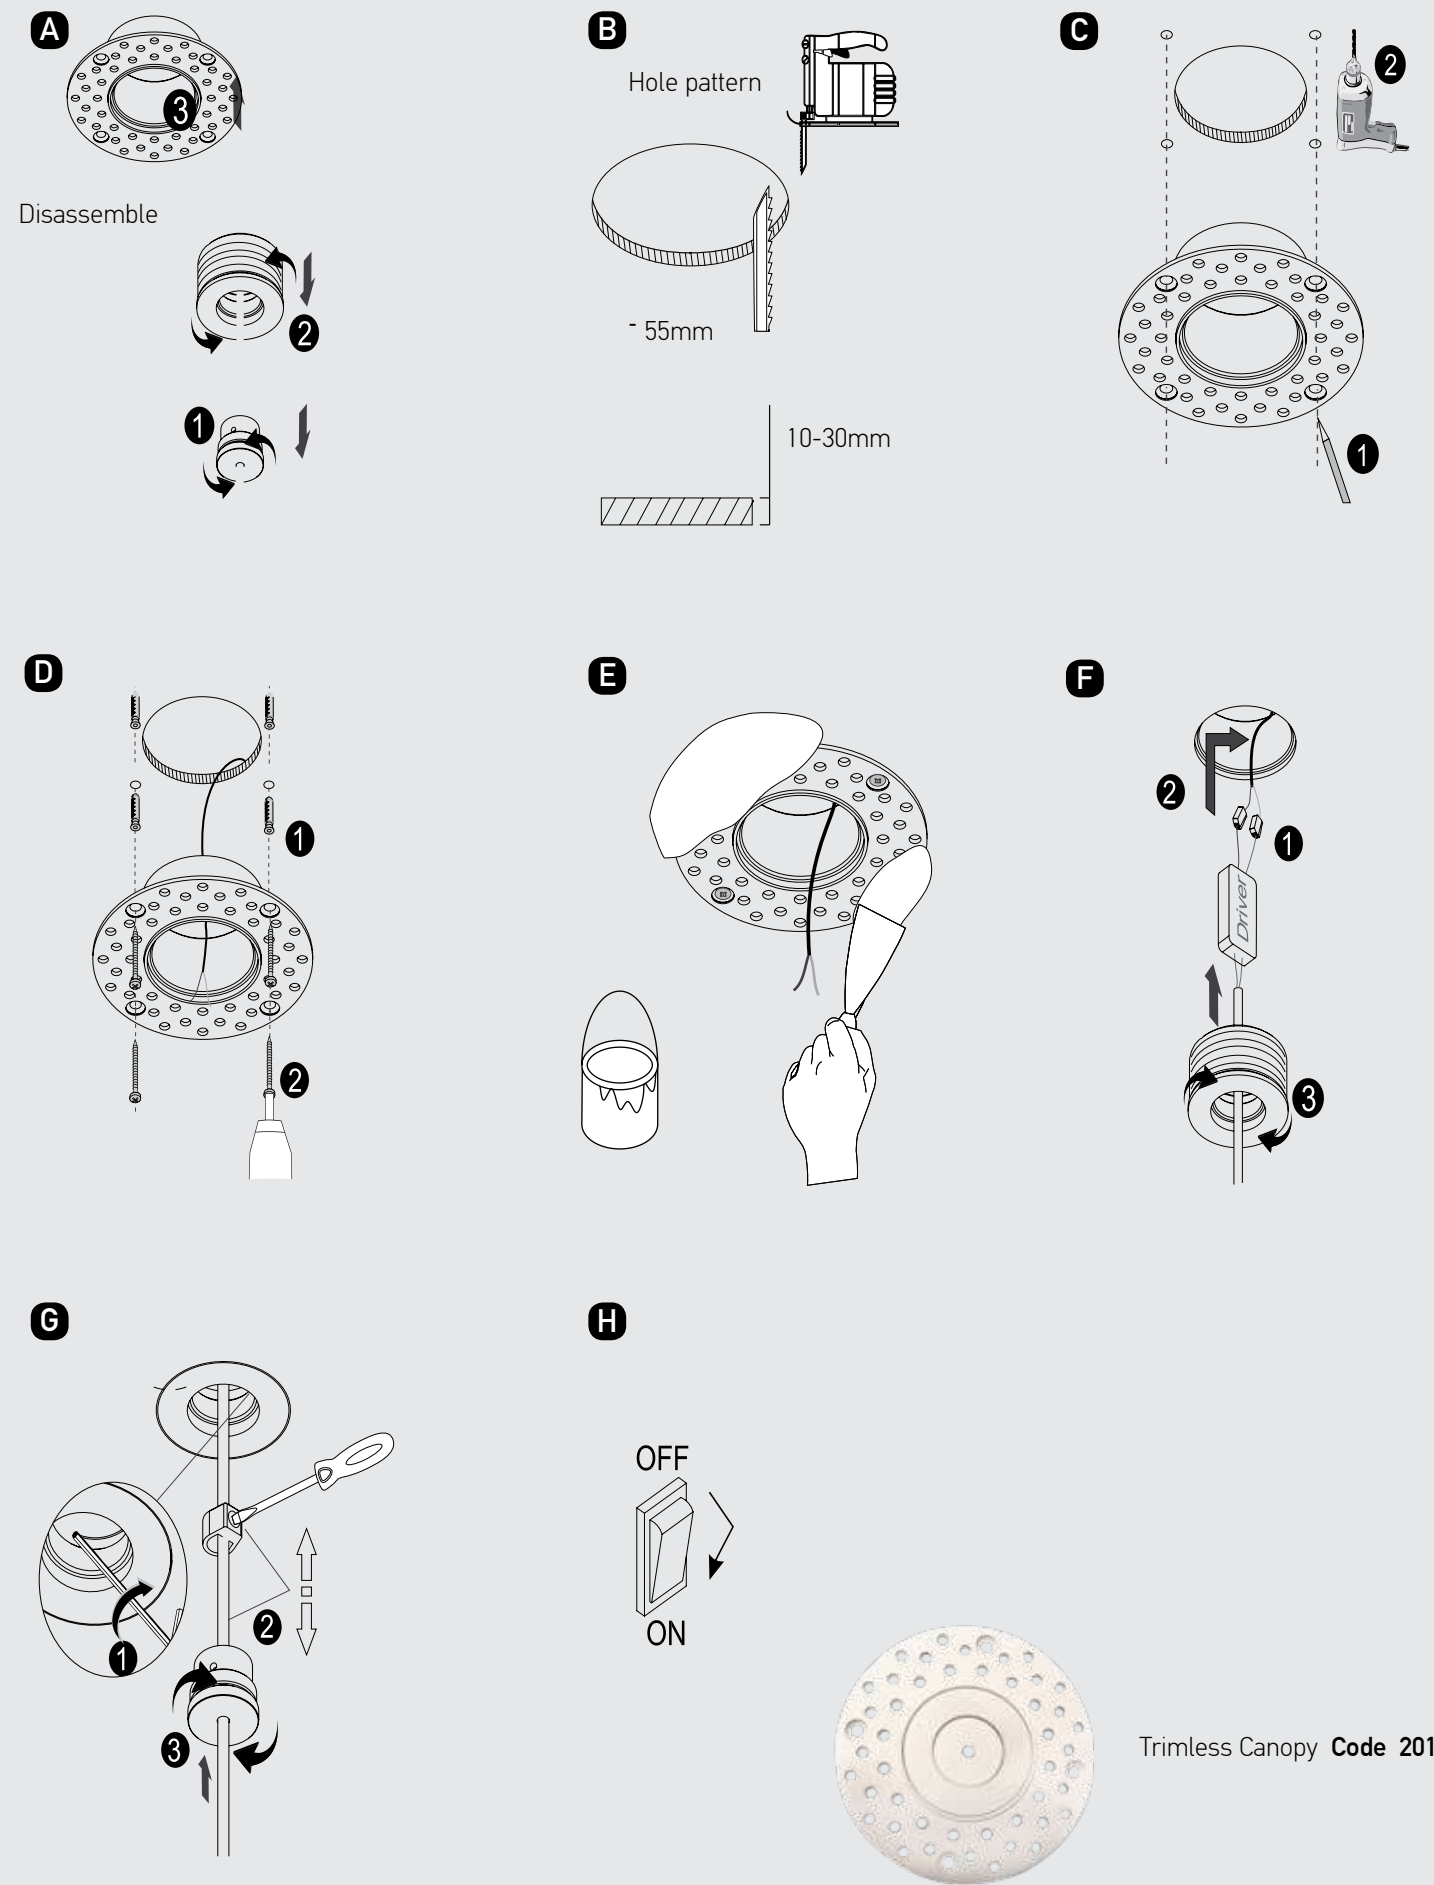

## Installation Manual

Bulb 1xGU10  
 Power MAX 50W  
 Input 220-240V, 50/60Hz  
 Dimensions Ø: 6.8cm H: 5.7cm  
 Cutting Hole Ø: 6.2cm  
 Material Aluminium  
 Depth Required  $\perp$ : 10cm  
 Special Feature GU10 Lampholder Included  
 Color Sandy White - Black / **Code Z 10105D9**