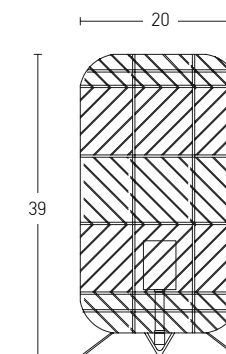

Bulb 1xE14
Power MAX 25W
Input 220-240V, 50/60Hz
Dimensions Ø: 20cm H: 39cm
Material Metal - Rattan
Special Feature 120cm Cable Available
Color Natural / **Code 20231**