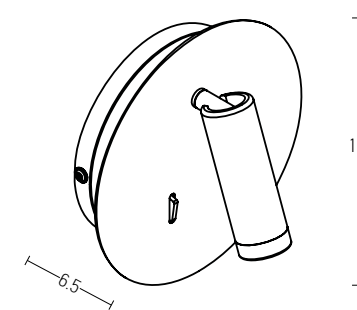

Power	3W + 6W
Input	220-240V, 50/60Hz
Color Temperature	3000K
Lumen	765Lm
Cri	80
Dimensions	Ø: 15cm L: 6.5cm
Non Dimmable	☒
Switch	2 On/Off
Material	Metal - Aluminium - Acrylic
Special Feature	Back Light
	Stick Ø: 2.8cm H: 10cm
Color	White Matt / Code H56