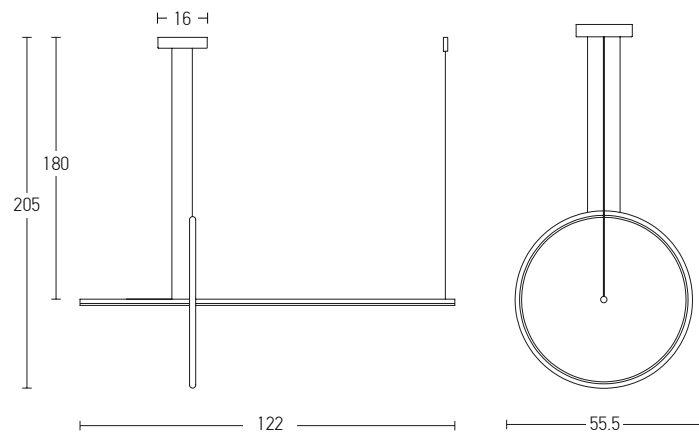

Power 48W
Input 220-240V, 50/60Hz
Color Temperature 3000K
Lumen 3600Lm
Cri 80
Dimensions Ø: 55.5cm L: 122cm H: 205cm
Base Ø: 16cm H: 3.5cm
Dimmable ☉
Material Aluminium - Acrylic
Special Feature Step Dimming 10%-40%-100%
Profile Ø: 2cm
Color Black / Code 20128