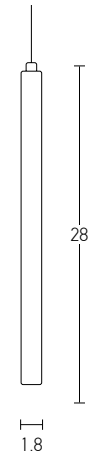

Power 3W
Input 220-240V, 50/60Hz
Color Temperature 2700K
Lumen 150Lm
Cri 80
Dimensions Ø: 1.8cm H: 50cm
Base Ø: 8cm H: 3cm
Non Dimmable ☒
Material Aluminium - Diffuser
Beam Angle 36°
Special Feature 130cm Cable Adjustable
Color White Matt / **Code 17010**

Power 3W
Input 220-240V, 50/60Hz
Color Temperature 2700K
Lumen 150Lm
Cri 80
Dimensions Ø: 1.8cm H: 28cm
Base Ø: 8cm H: 3cm
Non Dimmable ☒
Material Aluminium - Diffuser
Beam Angle 36°
Special Feature 130cm Cable Adjustable
Color White Matt / **Code 17008**
Color Black Matt / **Code 17009**

Suggested Trimless Canopy **Code 20144**