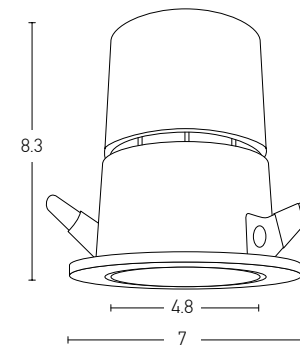

Power 7W
Input 10V / 700mA
Color Temperature 3000K
Lumen 520Lm
Cri 90
Dimensions Ø: 9.1cm H: 9cm
Cutting Hole Ø: 8.2cm
Beam Angle 36°
Material Aluminium
Depth Required JTL: 9cm
Required Driver LSCW700P for 1 Fixture
Special Feature Movable
Stick Ø: 4cm

Color Sandy White - Black / **Code Z 11107-W**
Color Sandy Black - Gold / **Code Z 11107-B**