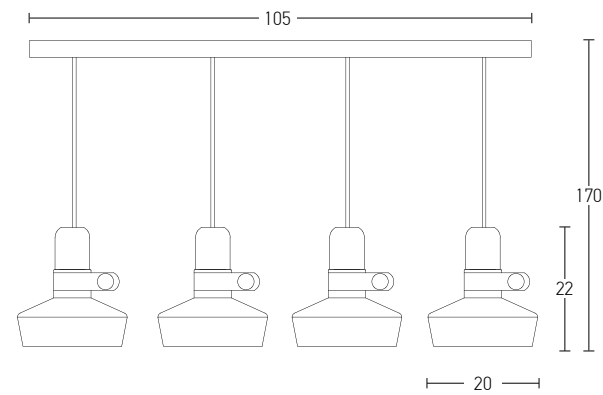

Model Finishing

White Blue Light Green Black

Suggested Trimless Canopy **Code 20144**

Indoor Lighting

Bulb 4xE27  
 Power MAX 40W  
 Input 220-240V, 50/60Hz  
 Dimensions Ø: 20cm L: 105cm H: 170cm  
 Base L: 105cm W: 6.5cm H: 2.7cm  
 Material Metal - Leather - Wood  
 Special Feature 150cm Cable Adjustable  
 Color Black Matt / **Code 1993-B**  
 Color White Matt / **Code 1993-W**