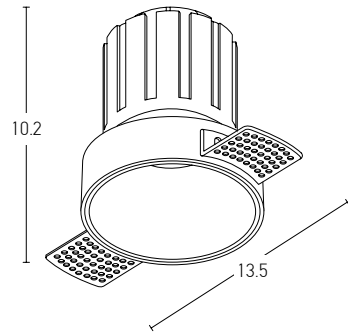

Power 9W
Input 220-240V, 50/60Hz
Color Temperature 3000K
Lumen 675Lm
Cri 90
Dimensions Ø: 8.2cm W: 13.5cm H: 10.2cm
Cutting Hole Ø: 8.2cm
Beam Angle 36°
Non Dimmable ☒
Material Aluminium
Depth Required JTL : 10.5cm
Driver Included (200mA)
Color Sandy White / **Code S096**