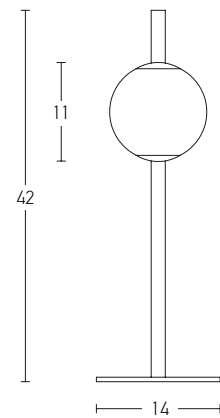

Power 6W
Input 220-240V, 50/60Hz
Color Temperature 3000K
Lumen 480Lm
Cri 80
Dimensions H: 42cm
Base Ø: 14cm H: 0.5cm
Non Dimmable ☒
Material Metal - Opal Glass
Special Feature 100cm Cable Available
Glass Ø: 11cm
Color Black Matt / **Code 20134**