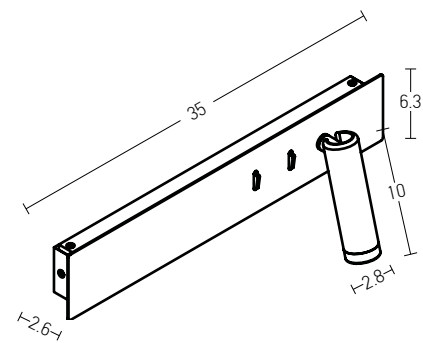

Power 3W + 5W + 5W
Input 220-240V, 50/60Hz
Color Temperature 3000K
Lumen 240+800Lm
Cri 80
Dimensions L: 7-16cm W: 35cm H: 6.3cm
Non Dimmable ☒
Switch 2 Switch On/Off
Material Metal - Aluminium - Acrylic
Special Feature Up/Down Light
Stick Ø: 2.8cm H: 10cm
Color Black Matt / **Code H54**
Color White Matt / **Code H52**