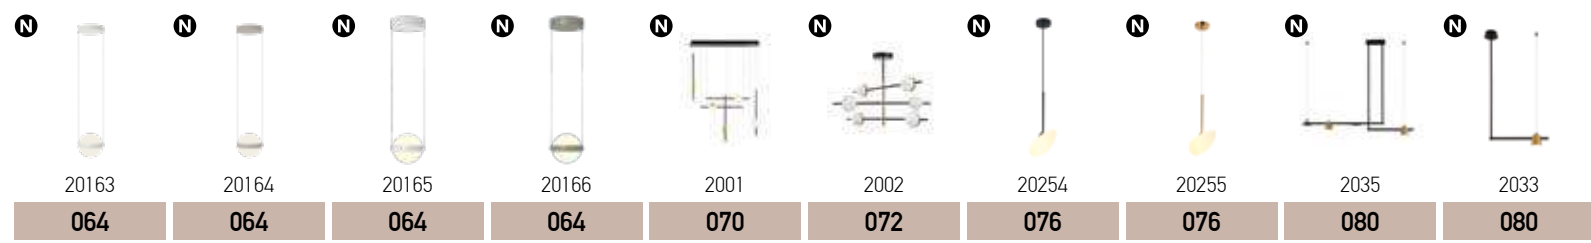

Pendant Lighting