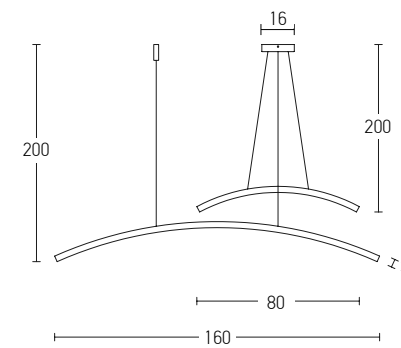

### Our Suggestion

Become an artist and make your combination

Use your imagination to create your masterpiece with our limitless options.

Power 48W  
 Input 220-240V, 50/60Hz  
 Color Temperature 3000K  
 Lumen 3600Lm  
 Cri 80  
 Dimensions L: 80+160cm H: 200cm  
 Base Ø: 16cm H: 3.5cm  
 Dimmable   
 Material Aluminium - Acrylic  
 Special Feature Step Dimming 10%-40%-100% Profile 2x3cm  
 Color White Matt / Code 20129