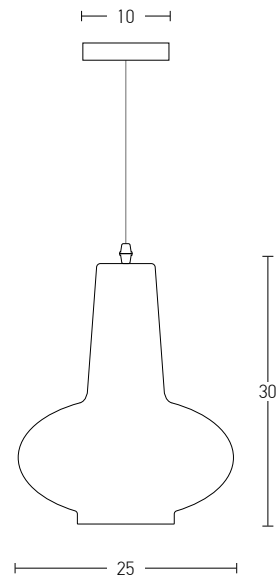

Bulb 1xE27
Power MAX 40W
Input 220-240V, 50/60Hz
Dimensions Ø: 25cm H: 30cm
Base Ø: 10cm H: 2cm
Material Metal - Glass
Special Feature 150cm Cable Adjustable
Color Chrome Glass / **Code 17053**