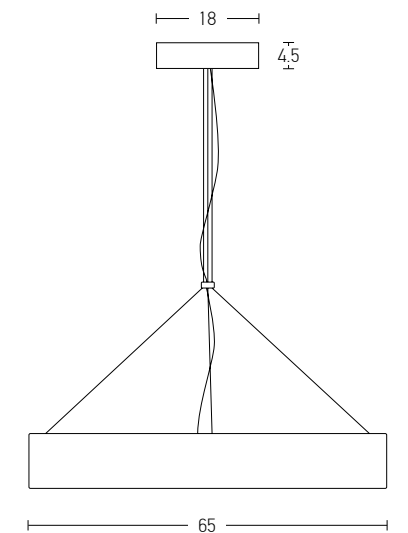

Power	56W
Input	220-240V, 50/60Hz
Color Temperature	3000K
Lumen	4480Lm
Cri	80
Dimensions	Ø: 65cm H: 8cm
Base	Ø: 18cm H: 4.5cm
Non Dimmable	☒
Material	Metal - Acrylic
Special Feature	150cm Cable Adjustable
Color	Black Matt / Code 1618