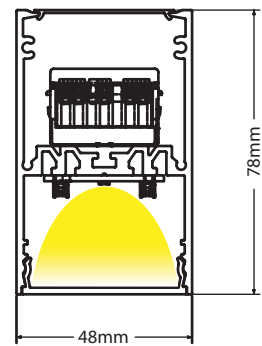

Guide to Create your Code by Choosing : 51 - Length - Driver - Kelvin - Set - Body Color

Fill in your code using the following items from the table.

Pendant Profile					
Code	Length	Driver	Kelvin	Set	Body Color
52	58 = 58cm	O = ON/OFF	3 = 3000K	E = HE	W = Sandy White
52	86 = 86cm	D = Dali	4 = 4000K	O = HO	B = Sandy Black
52	114 = 114cm				G = Sandy Grey
52	142 = 142cm				
52	170 = 170cm				
52	198 = 198cm				
52	226 = 226cm				
52	254 = 254cm				
52	282 = 282cm				
52	310 = 310cm				
52	338 = 338cm				