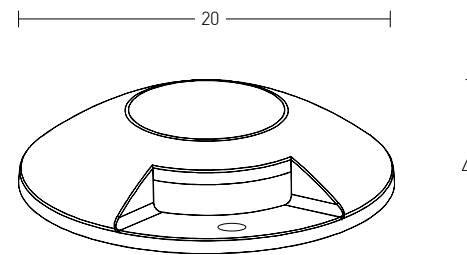

Power 2x6W
Input 220-240V, 50/60Hz
Color Temperature 3000K
Lumen 600Lm
Cri 80
IP 67
IK 10
Dimensions Ø: 20cm H: 4.2cm
Material Aluminium
Special Feature Surface Ground
Driver Included

Color Grey / **Code Z 69058B**