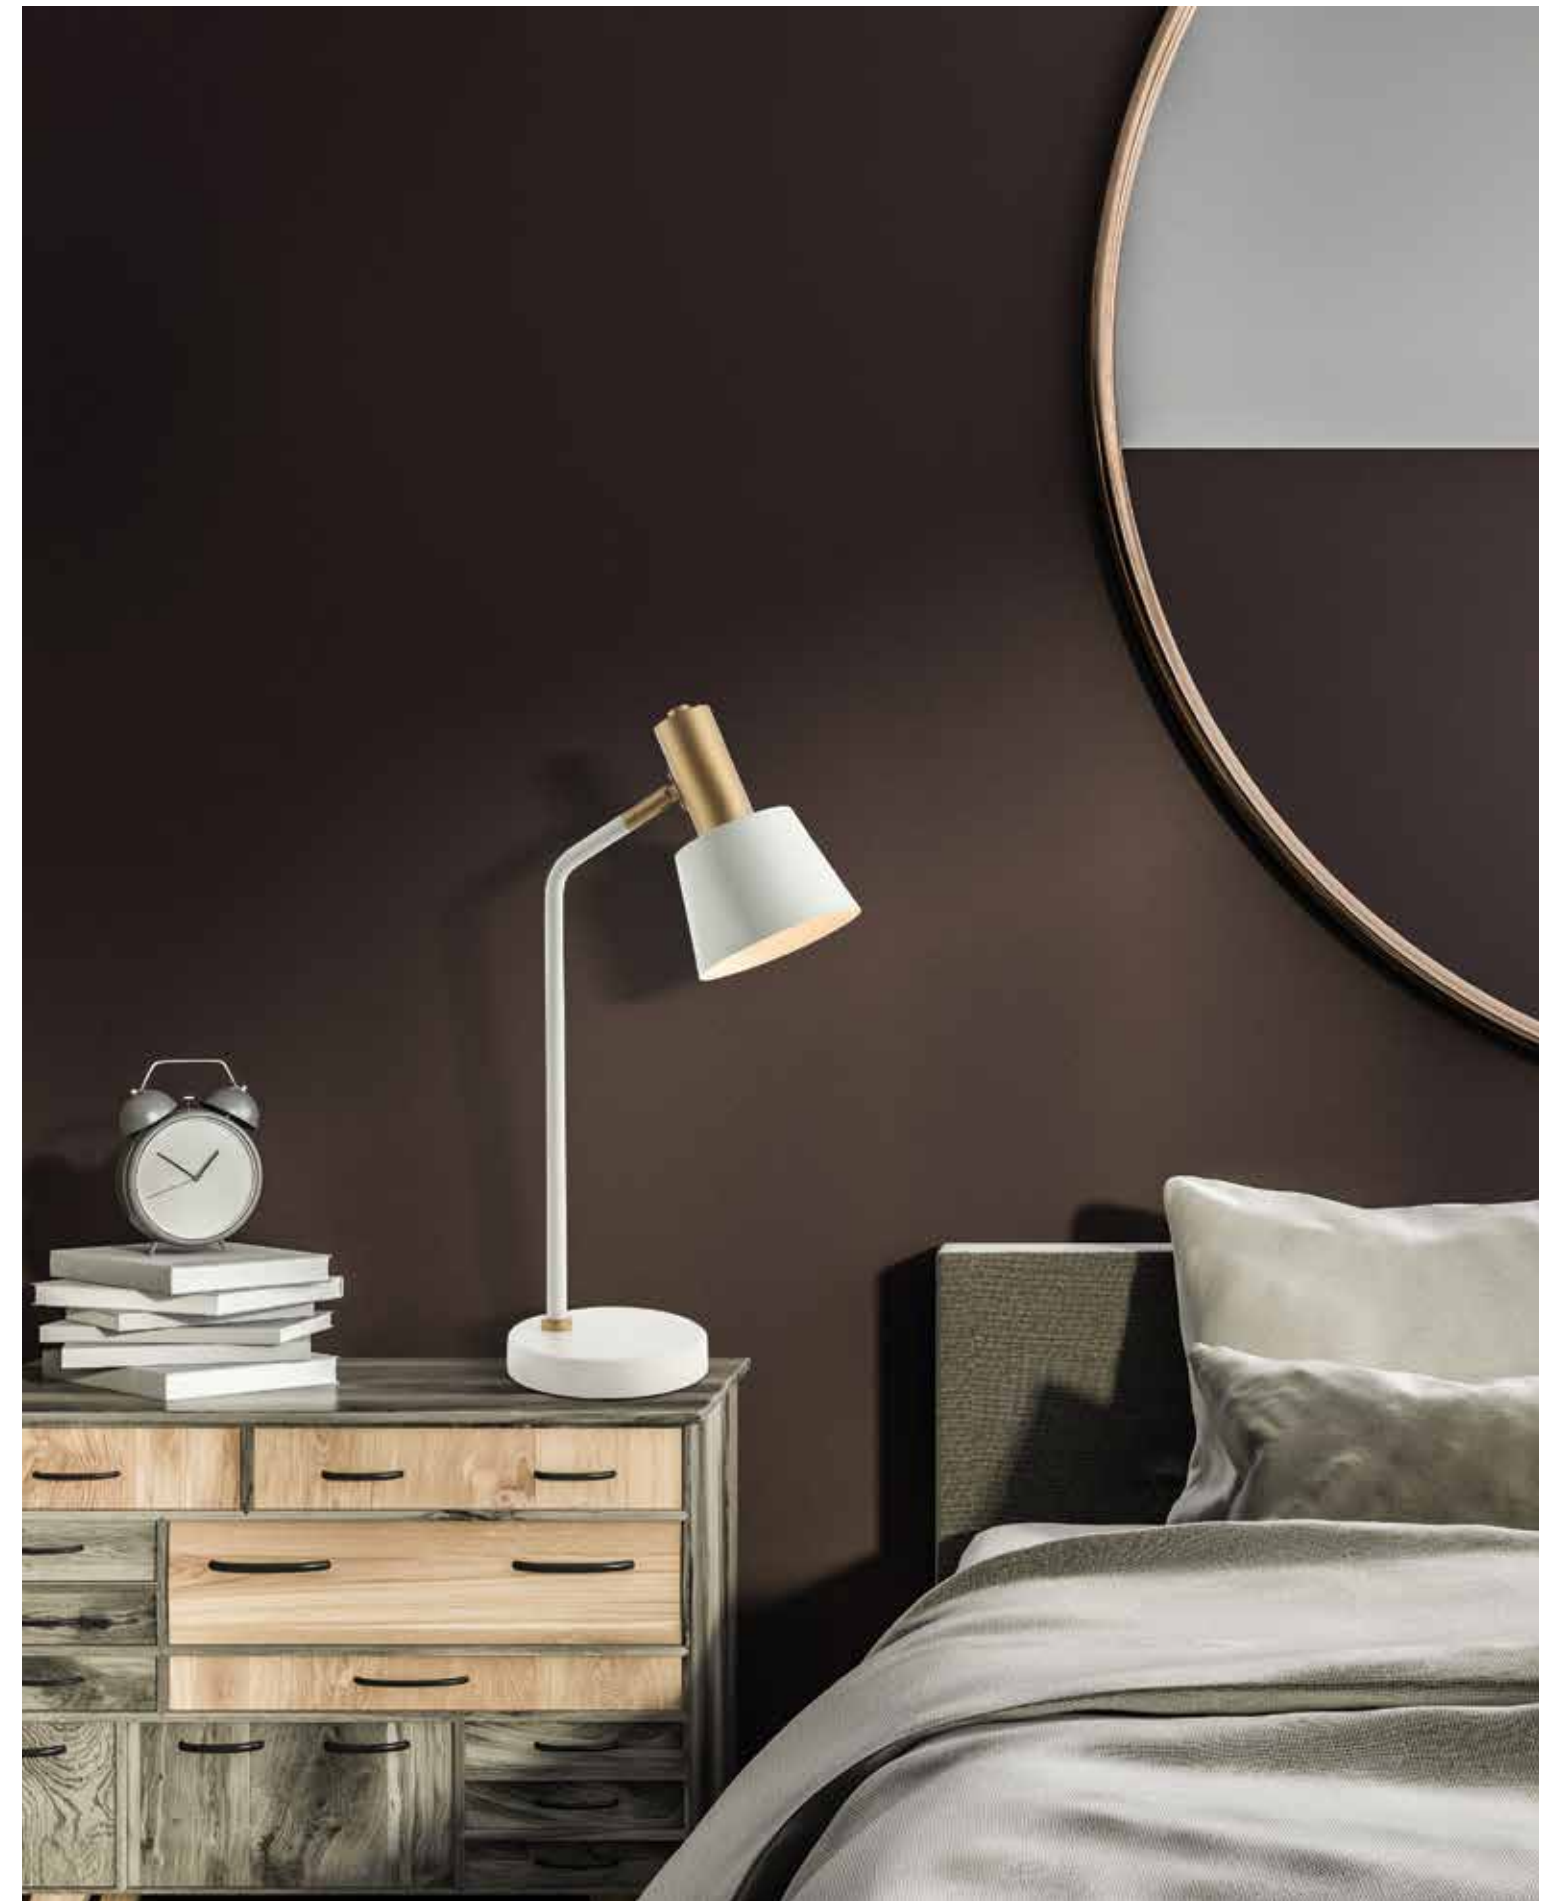

Bulb 1xE14
Power MAX 25W
Input 220-240V, 50/60Hz
Dimensions L: 18cm W: 11cm H: 18cm
Base Ø: 12cm H: 2cm
Material Metal - Aluminium
Color White Matt - Gold Matt / **Code 20218**
Color Green Matt - Gold Matt / **Code 20219**

Bulb 1xE14
Power MAX 25W
Input 220-240V, 50/60Hz
Dimensions L: 24cm H: 44cm
Base Ø: 13cm H: 2.5cm
Material Metal - Aluminium
Special Feature 150cm Cable Available
Color White Matt - Gold Matt / **Code 20221**
Color Green Matt - Gold Matt / **Code 20220**