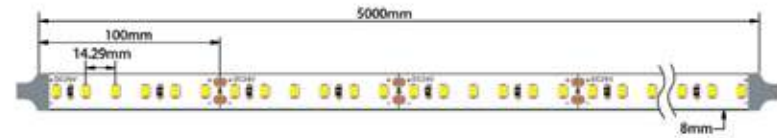

-OSRAM PRODUCT TECHFLEX 15.5W/M 2000lm/M

Code	IP	Kelvin	CRI	Watt	Lumen/M
4062172107242	20	3000	85	15.5W/M	2000
4062172107266	20	4000	85	15.5W/M	2060

Lumen Efficiency 129lm/w
SDCM 3
Ra 85
LEDs/m 70
Voltage DC24V
Width 8mm
Unit cut 100mm
Life Span 50000H
Waterproof Rate IP20

*5 Years Guarantee when combined with OSRAM drivers

Dimming Options

1. DALI Dimming : Dali Driver 24V Channel 1+Switch Dali MCU . Suitable with Drivers to Page : 618-619 , 621
2. BLUETOOTH Dimming : Element Driver 24V+OT BLE (CASAMBI App) . Suitable with Drivers to Page : 620
3. PHASECUT Dimming : Suitable with PhaseCut Drivers to Page : 620
4. 1-10 Dimming : 1-10 Driver 24V+Switch MCU 1-10 . Suitable with 1-10V Drivers to Page : 619
5. PUSH BUTTON Dimming : Dali Driver 24V Channel 1 to Page : 618