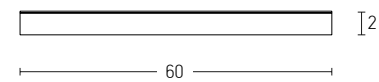

Power 12W
Input 220-240V, 50/60Hz
Color Temperature 3000K
Lumen 1100Lm
Cri 80
Dimensions L: 4cm W: 60cm H: 2cm
Non Dimmable ☒
Material Stainless Steel - Acrylic
Special Feature IP 44 - Click on Mirror
Remote Driver Included
Color Anodized Stainless Steel / **Code 20148**