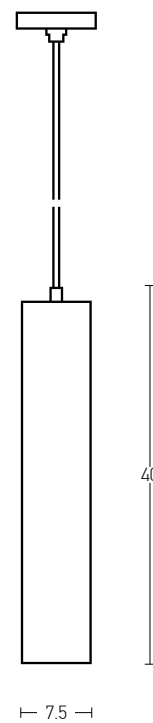

Bulb 1xGU10 Led
Power MAX 10W
Input 220-240V, 50/60Hz
Dimensions Ø: 7.5cm H: 40cm
Material Aluminium
Special Feature 200cm Trasparent Cable Adjustable
GU10 Lampholder Included
Color Brushed Brass / **Code Z 63105MA-BB**
Color Black Matt / **Code Z 63105MA-B**
Color White Matt / **Code Z 63105MA-W**
*Ring
Black / **Code Z 050112-B**
*Reflector must be ordered seperately