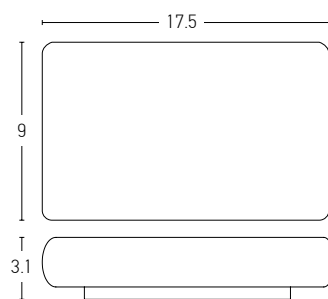

Power 2 x 6W
Input 220-240V, 50/60Hz
Color Temperature 3000K
Lumen 960Lm
Cri 80
IP 65
Dimensions L: 3.1cm W: 17.5cm H: 9cm
Material Aluminium - Tempered Glass
Special Feature Up - Down Light
Color Graphite / **Code E239**