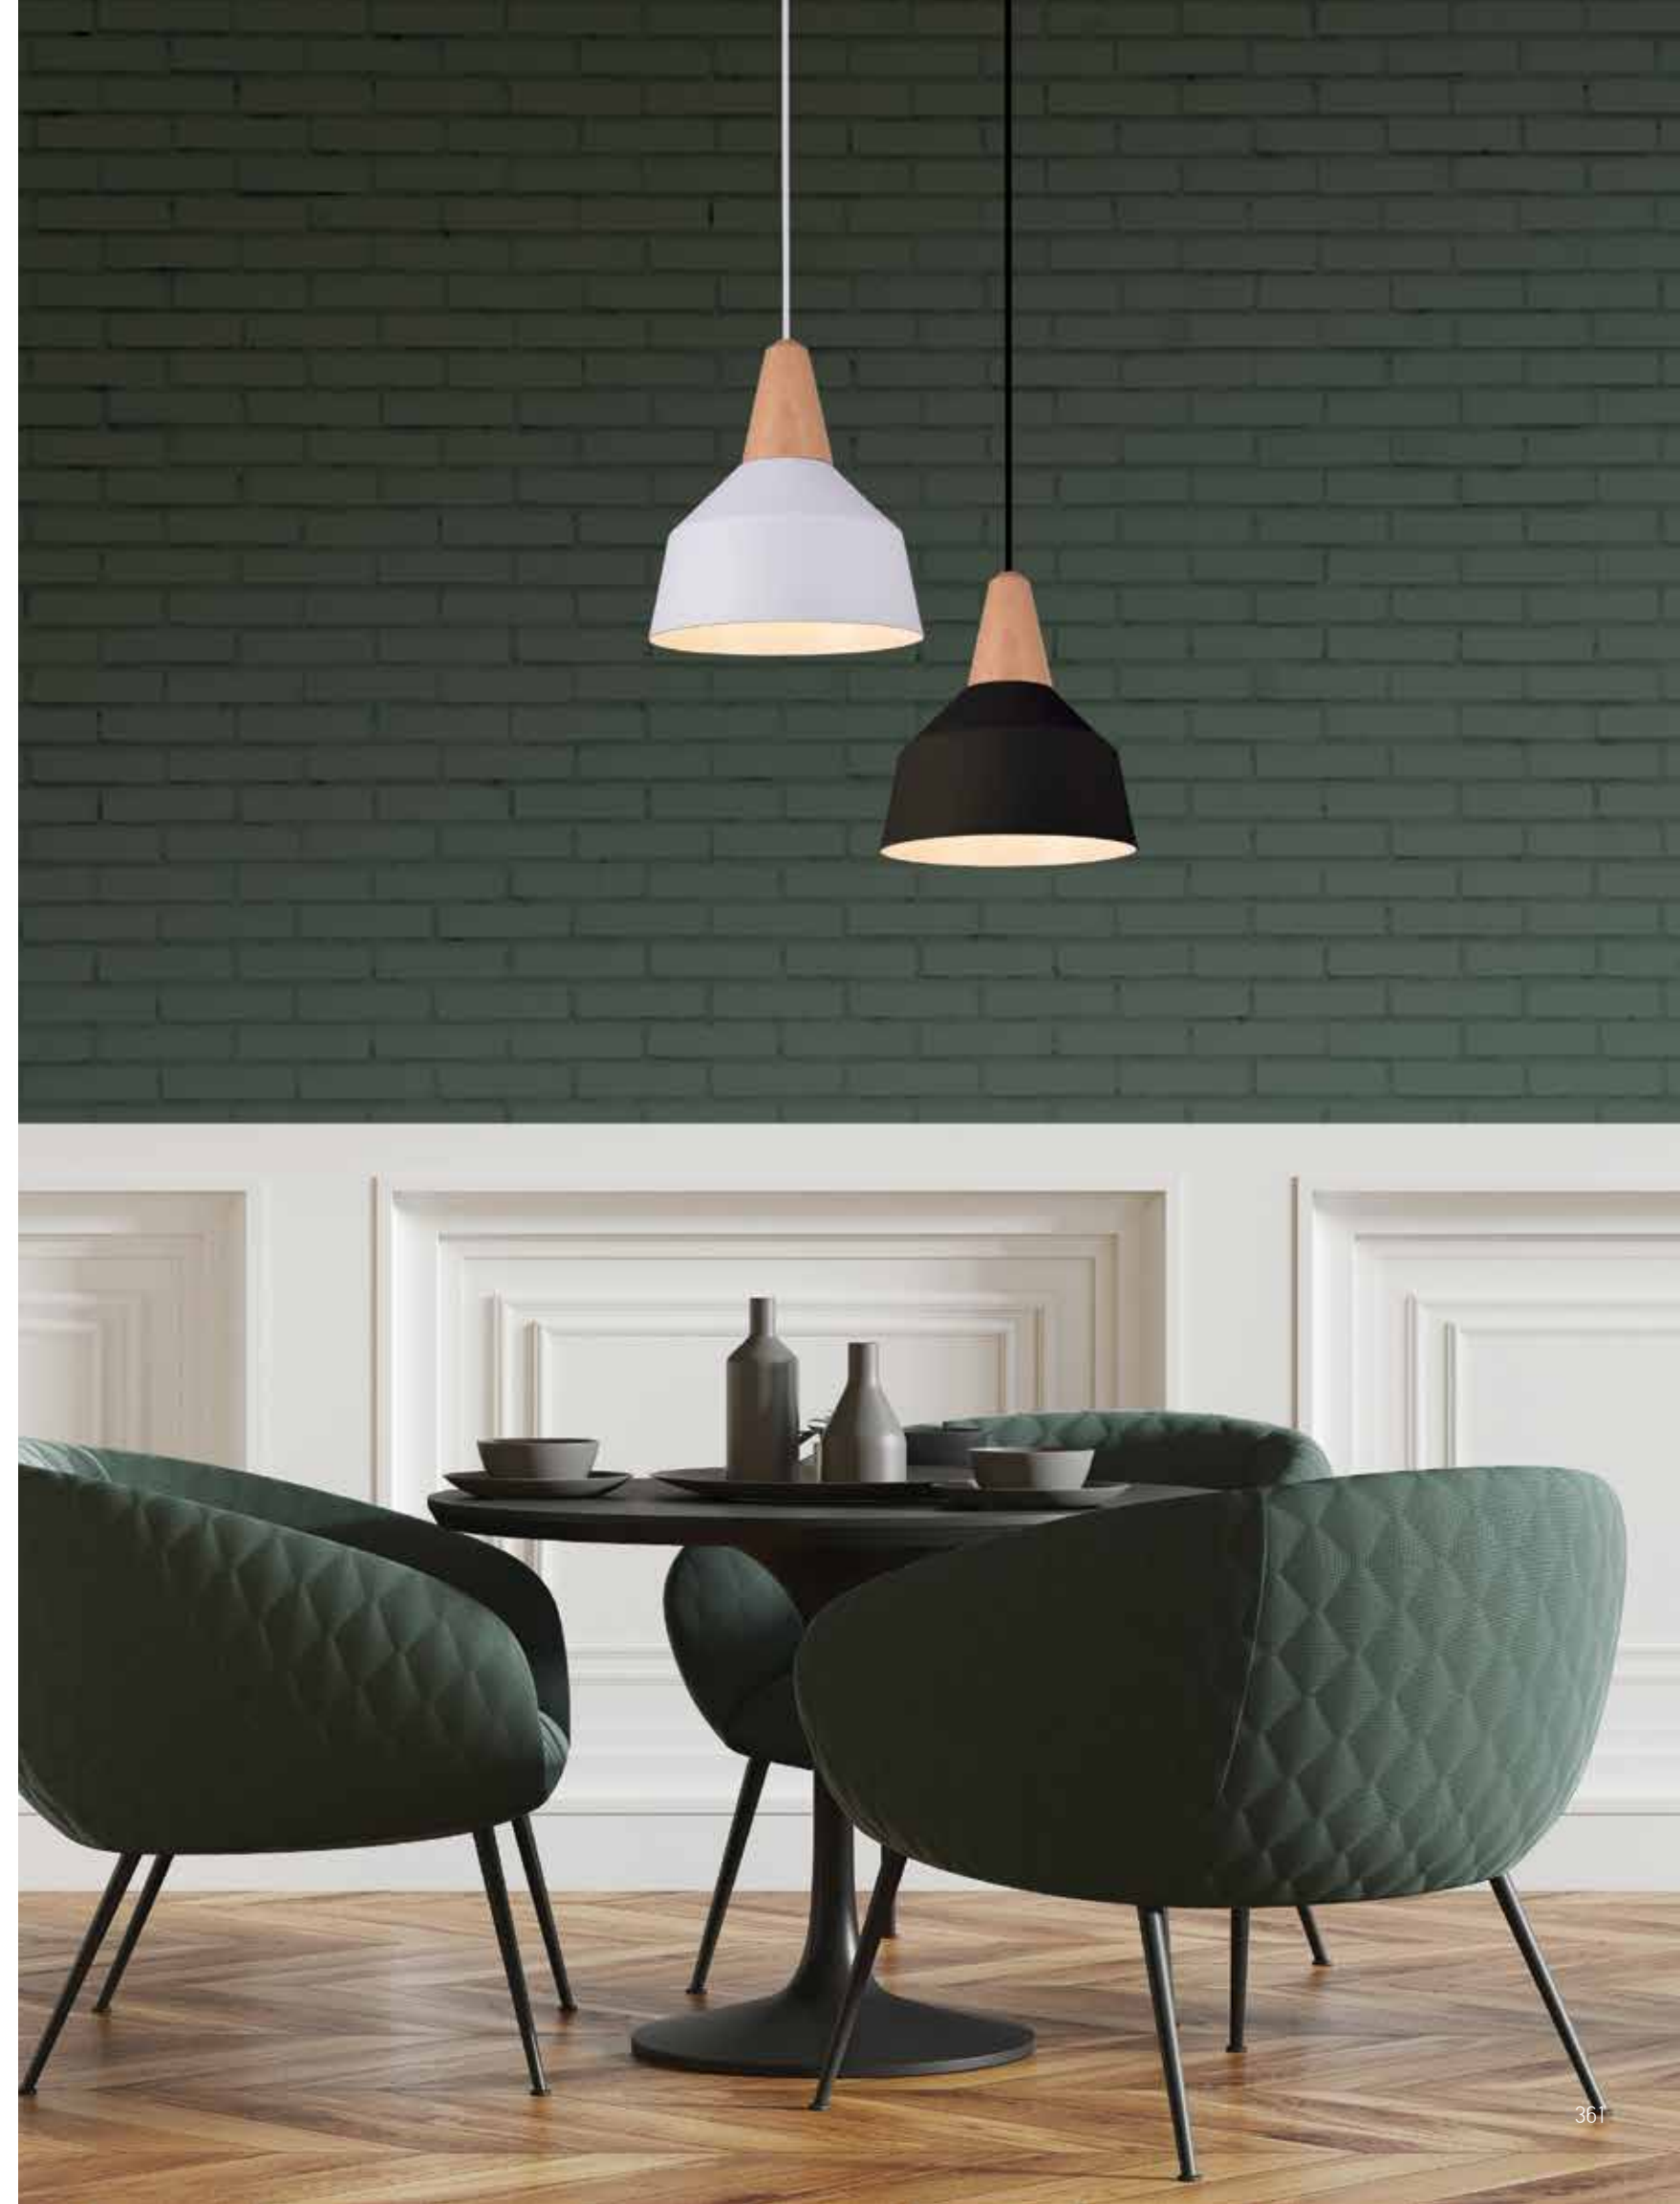

Bulb 1xE27
Power MAX 40W
Input 220-240V, 50/60Hz
Dimensions Ø: 33cm H: 23cm
Base Ø: 10cm H: 4.5cm
Material Aluminium - Wood
Special Feature 150cm Cable Adjustable
Color Black Matt / **Code 180085**

Bulb 1xE27
Power MAX 40W
Input 220-240V, 50/60Hz
Dimensions Ø: 30cm H: 23cm
Base Ø: 10cm H: 4.5cm
Material Aluminium - Wood
Special Feature 150cm Cable Adjustable
Color White Matt / **Code 180090**

Bulb 1xE27
Power MAX 40W
Input 220-240V, 50/60Hz
Dimensions Ø: 23cm H: 28cm
Base Ø: 10cm H: 4.5cm
Material Aluminium - Wood
Special Feature 150cm Cable Adjustable
Color Black Matt / **Code 180088**
Color White Matt / **Code 180086**

Suggested Trimless Canopy **Code 20144**