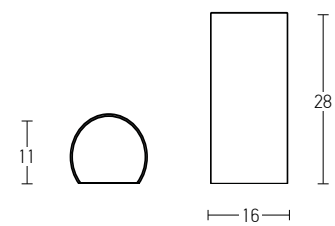

Bulb 1xE27
Power MAX 25W
Input 220-240V, 50/60Hz
Dimensions L: 11cm W: 16cm H: 28cm
Material Metal- Bush
Color Natural / **Code 17137**