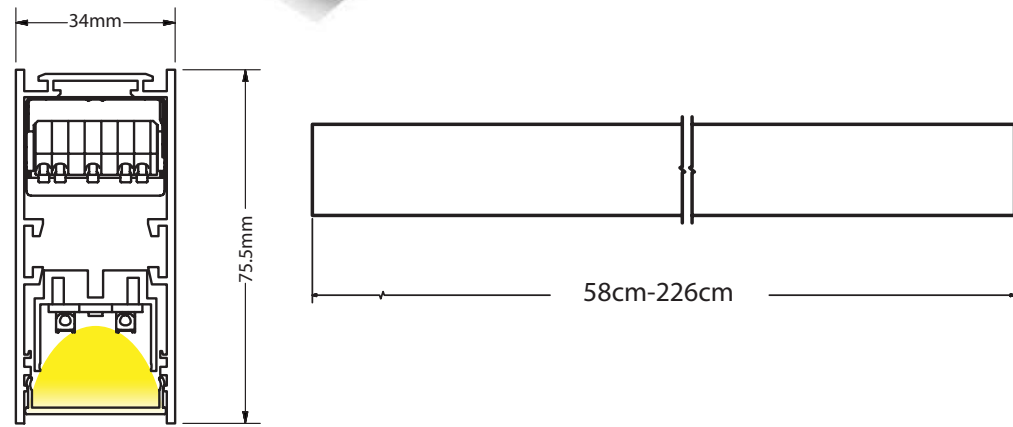

Fill in your code using the following items from the table.

Ceiling Profile					
Code	Length	Driver	Kelvin	Set	Body Color
31	58 = 58cm	O = ON/OFF	3 = 3000K	E = HE	W = Sandy White
31	86 = 86cm	D = Dali	4 = 4000K	O = HO	B = Sandy Black
31	114 = 114cm				
31	142 = 142cm				
31	170 = 170cm				
31	198 = 198cm				
31	226 = 226cm				

Guide to Create your Code by Choosing : 31 - Length - Driver - Kelvin - Set - Body Color

Fill in your code using the following items from the table.

Pendant Profile					
Code	Length	Driver	Kelvin	Set	Body Color
32	58 = 58cm	O = ON/OFF	3 = 3000K	E = HE	W = Sandy White
32	86 = 86cm	D = Dali	4 = 4000K	O = HO	B = Sandy Black
32	114 = 114cm				
32	142 = 142cm				
32	170 = 170cm				
32	198 = 198cm				
32	226 = 226cm				

Guide to Create your Code by Choosing : 32 - Length - Driver - Kelvin - Set - Body Color