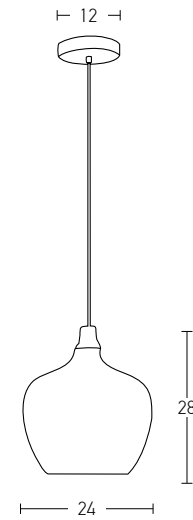

Bulb 1xE27
Power MAX 40W
Input 220-240V, 50/60Hz
Dimensions Ø: 24cm H: 28cm
Base Ø: 12cm H: 2.5cm
Material Metal - Glass
Special Feature 200cm Cable Adjustable
Color Ink Blue - Brass - Black Matt / **Code 19175**

Bulb 1xE27
Power MAX 40W
Input 220-240V, 50/60Hz
Dimensions Ø: 20cm H: 30cm
Base Ø: 12cm H: 2.5cm
Material Metal - Glass
Special Feature 200cm Cable Adjustable
Color Clear Glass - Brass - Black Matt / **Code 19125**

Bulb 3xE27
Power MAX 40W
Input 220-240V, 50/60Hz
Dimensions L: 105cm W: 20cm H: 150cm
Base L: 105cm W: 6.5cm H: 2.7cm
Material Metal - Glass
Special Feature 120cm Cable Adjustable
Color Clear Glass - Brass - Black Matt / **Code 19242**