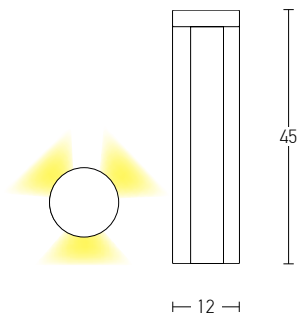

Power 3x5W
Input 220-240V, 50/60Hz
Color Temperature 3000K
Lumen 1200Lm
Cri 80
IP 54
Dimensions Ø: 12cm H: 45cm
Material Aluminium
Color Graphite / **Code E132**