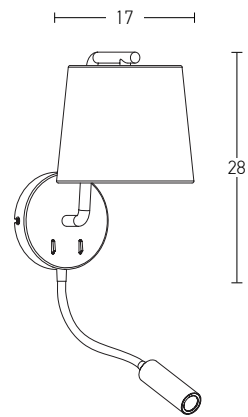

Bulb 1xE27  
 Power MAX 25W  
 Input 220-240V, 50/60Hz  
 Dimensions Ø: 40cm H: 40cm  
 Base Ø: 8cm H: 2cm  
 Material Metal - Bush - Burlap  
 Special Feature 150cm Cable Adjustable  
 Color Natural / **Code 20354**