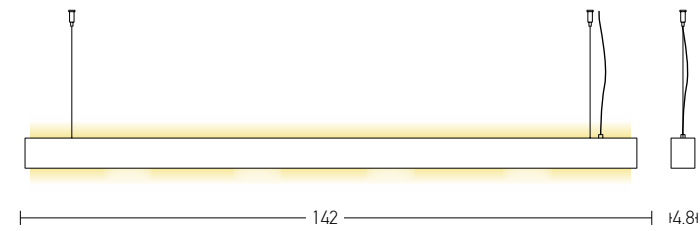

Power 18W + 36W
Input 220-240V, 50/60Hz
Color Temperature 3000K
Lumen 7560Lm
Cri 80
Dimensions L: 142cm W: 4.8cm H: 7.8cm
Base Ø: 8cm H: 2cm
Non Dimmable ☒
Material Aluminium
Special Feature 200cm Cable Adjustable
Optional Dimming DALI
Color Copper Rusty - Sandy Black / **Code 17211-CB**
Old Steel - Gold Matt / **Code 17211-OG**