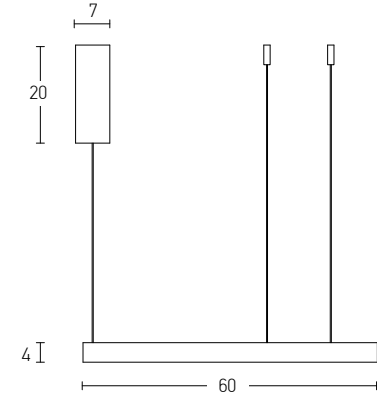

Power 36W
Input 220-240V, 50/60Hz
Color Temperature 3000K
Lumen 2880Lm
Cri 80
Dimensions Ø: 60cm H: 4cm
Base Ø: 7cm H: 20cm
Dimmable Triac ☐
Material Aluminium - Acrylic
Special Feature 210cm Cable Adjustable
Profile 4x2cm

Color Brushed Gold Matt / **Code 2006**