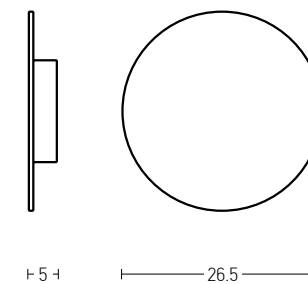

Bulb 2xG9 Led
Power MAX 7W
Input 220-240V, 50/60Hz
Dimensions Ø: 26.5cm L: 5cm
Material Metal - Leather
Color Brown / **Code 1668**