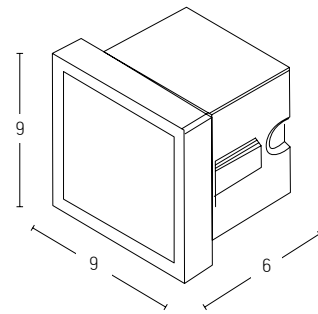

Power	4W
Input	220-240V, 50/60Hz
Color Temperature	3000K
Lumen	300Lm
Cri	80
IP	65
Dimensions	L: 9cm W: 9cm H: 4.1cm
Recessed Mounting Box	L: 7.3cm W: 7.3cm (Included)
Depth	6cm
Material	Aluminium - Tempered Glass
Color	Graphite / Code E248