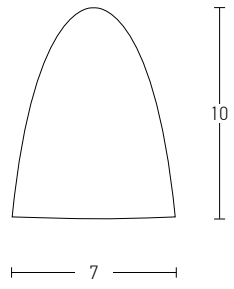

Indoor Led Lighting