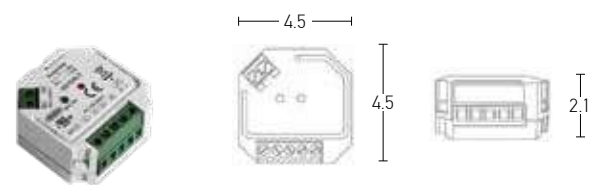

Dimming Options

1. DALI Dimming : Dali Driver 24V Channel 1+Switch Dali MCU . Suitable with Drivers to Page : 618-619 , 621
2. BLUETOOTH Dimming : Element Driver 24V+OT BLE (CASAMBI App) . Suitable with Drivers to Page : 620
3. PHASECUT Dimming : Suitable with PhaseCut Drivers to Page : 620
4. 1-10 Dimming : 1-10 Driver 24V+Switch MCU 1-10 . Suitable with 1-10V Drivers to Page : 619
5. PUSH BUTTON Dimming : Dali Driver 24V Channel 1 to Page : 618

Power 45W
Input 220-240V, 50/60Hz
Output 24V
Dimensions W: 4.5cm H: 3.05cm L: 18.7cm
DALI Dimming ☐ PushButton-DALI2
1 CHANNELS
Material Plastic
Special Feature IP 20
Color White / Code **ACLS4524DA2**

Power 80W
Input 220-240V, 50/60Hz
Output 24V
Dimensions W: 4.5cm H: 3.05cm L: 16.5cm
DALI Dimming ☐ PushButton-DALI2
1 CHANNELS
Material Plastic
Special Feature IP 20
Color White / Code **ACLS8024DA2**

Power 150W
Input 220-240V, 50/60Hz
Output 24V
Dimensions W: 4.5cm H: 3.05cm L: 29cm
DALI Dimming ☐ PushButton-DALI2
1 CHANNELS
Material Plastic
Special Feature IP 20
Color White / Code **ACLS15024DA2**

Power 100-200W
Input 100-240V, 50/60Hz
Output 24V
Dimensions W: 4.5cm H: 2.1cm L: 4.5cm
DALI Dimming ☐ Dali/Push to Dim to Triac Converter
Material Plastic
Special Feature IP 20
Color White / Code **Z 89104LT**