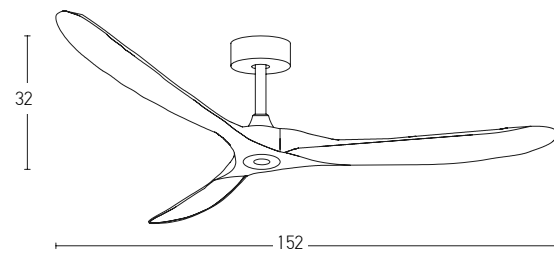

Led Light Source	Without Light
Input	220-240V, 50/60Hz
dB	20
Dimensions	60" Ø: 152cm H: 32-44.5cm
Air Flow	211.7m³ min
Night Mode	Time Setting 2h / 4h / 8h
Material	Metal - Wood
Special Feature	2 Down Rods 12.5-25cm Summer & Winter Function
Motor Feature	DC Motor 55W 5 Speeds
Color	Black Matt - Solid Wood Blades / Code 20259