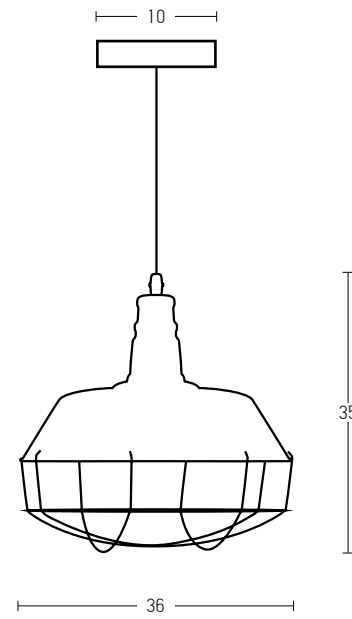

Suggested Trimless Canopy **Code 20144**

Bulb 1xE27  
 Power MAX 40W  
 Input 220-240V, 50/60Hz  
 Dimensions Ø: 36cm H: 35cm  
 Base Ø: 10cm H: 2cm  
 Material Metal - Aluminium  
 Special Feature 150cm Cable Adjustable  
 Color Black Matt - White / **Code 1548**