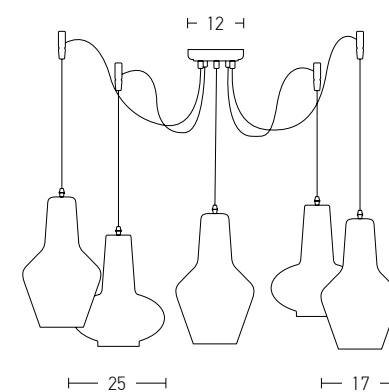

Bulb 5xE27
Power MAX 40W
Input 220-240V, 50/60Hz
Base Ø: 12cm H: 2.5cm
Material Metal - Glass
Special Feature 150cm Cable Adjustable
Color Black Matt - Chrome Glass / **Code 17150**