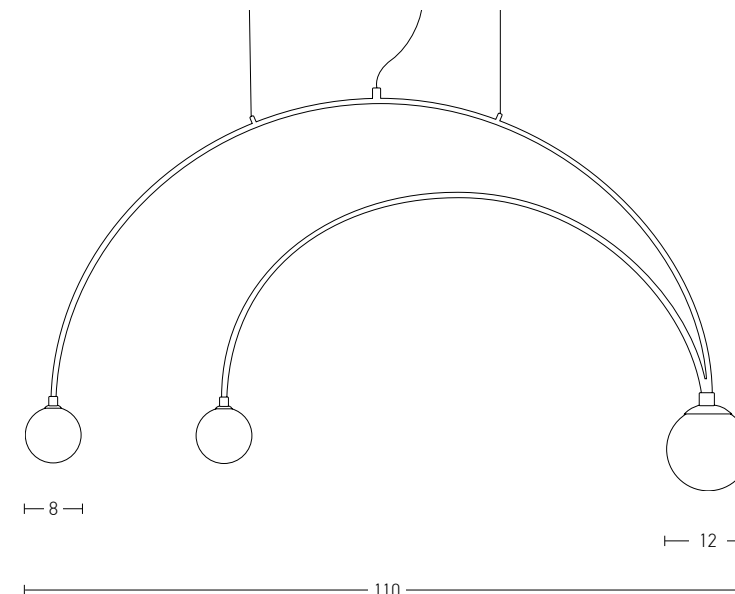

Bulb 3xG9 Led
Power MAX 9W
Input 220-240V, 50/60Hz
Dimensions L: 110cm H: 60cm
Base Ø: 8cm H: 2cm
Material Metal - Opal Glass
Special Feature 120cm Cable Adjustable
Opal Glass Ø: 12cm / Ø: 8cm
Color Black Matt / **Code 17101**