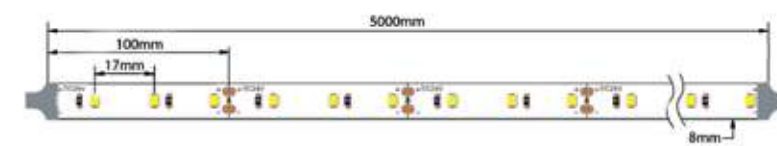

-OSRAM PRODUCT BASIC FLEX 24V 10.8W/M

Code	IP	Kelvin	CRI	Watt	Lumen/M
4062172148801	20	2700	85	10.8W/M	1026
4062172148825	20	3000	85	10.8W/M	1026
4062172148849	20	4000	85	10.8W/M	1026
4062172148924	65	2700	85	10.8W/M	1026
4062172148948	65	3000	85	10.8W/M	1026
4062172020923	65	4000	85	10.8W/M	1026

Lumen Efficiency 95lm/w
SDCM 3
Ra 85
LEDs/m 60
Voltage DC24V
Width IP20 8mm , IP65 11.1mm
Unit cut 100mm
Life Span 25000H
Waterproof Rate IP20 + IP65

*5 Years Guarantee when combined with OSRAM drivers

Dimming Options

1. DALI Dimming : Dali Driver 24V Channel 1+Switch Dali MCU . Suitable with Drivers to Page : 618-619 ,621
2. BLUETOOTH Dimming : Element Driver 24V+OT BLE (CASAMBI App) . Suitable with Drivers to Page : 620
3. PHASECUT Dimming : Suitable with PhaseCut Drivers to Page : 620
4. 1-10 Dimming : 1-10 Driver 24V+Switch MCU 1-10 . Suitable with 1-10V Drivers to Page : 619
5. PUSH BUTTON Dimming : Dali Driver 24V Channel 1 to Page : 618