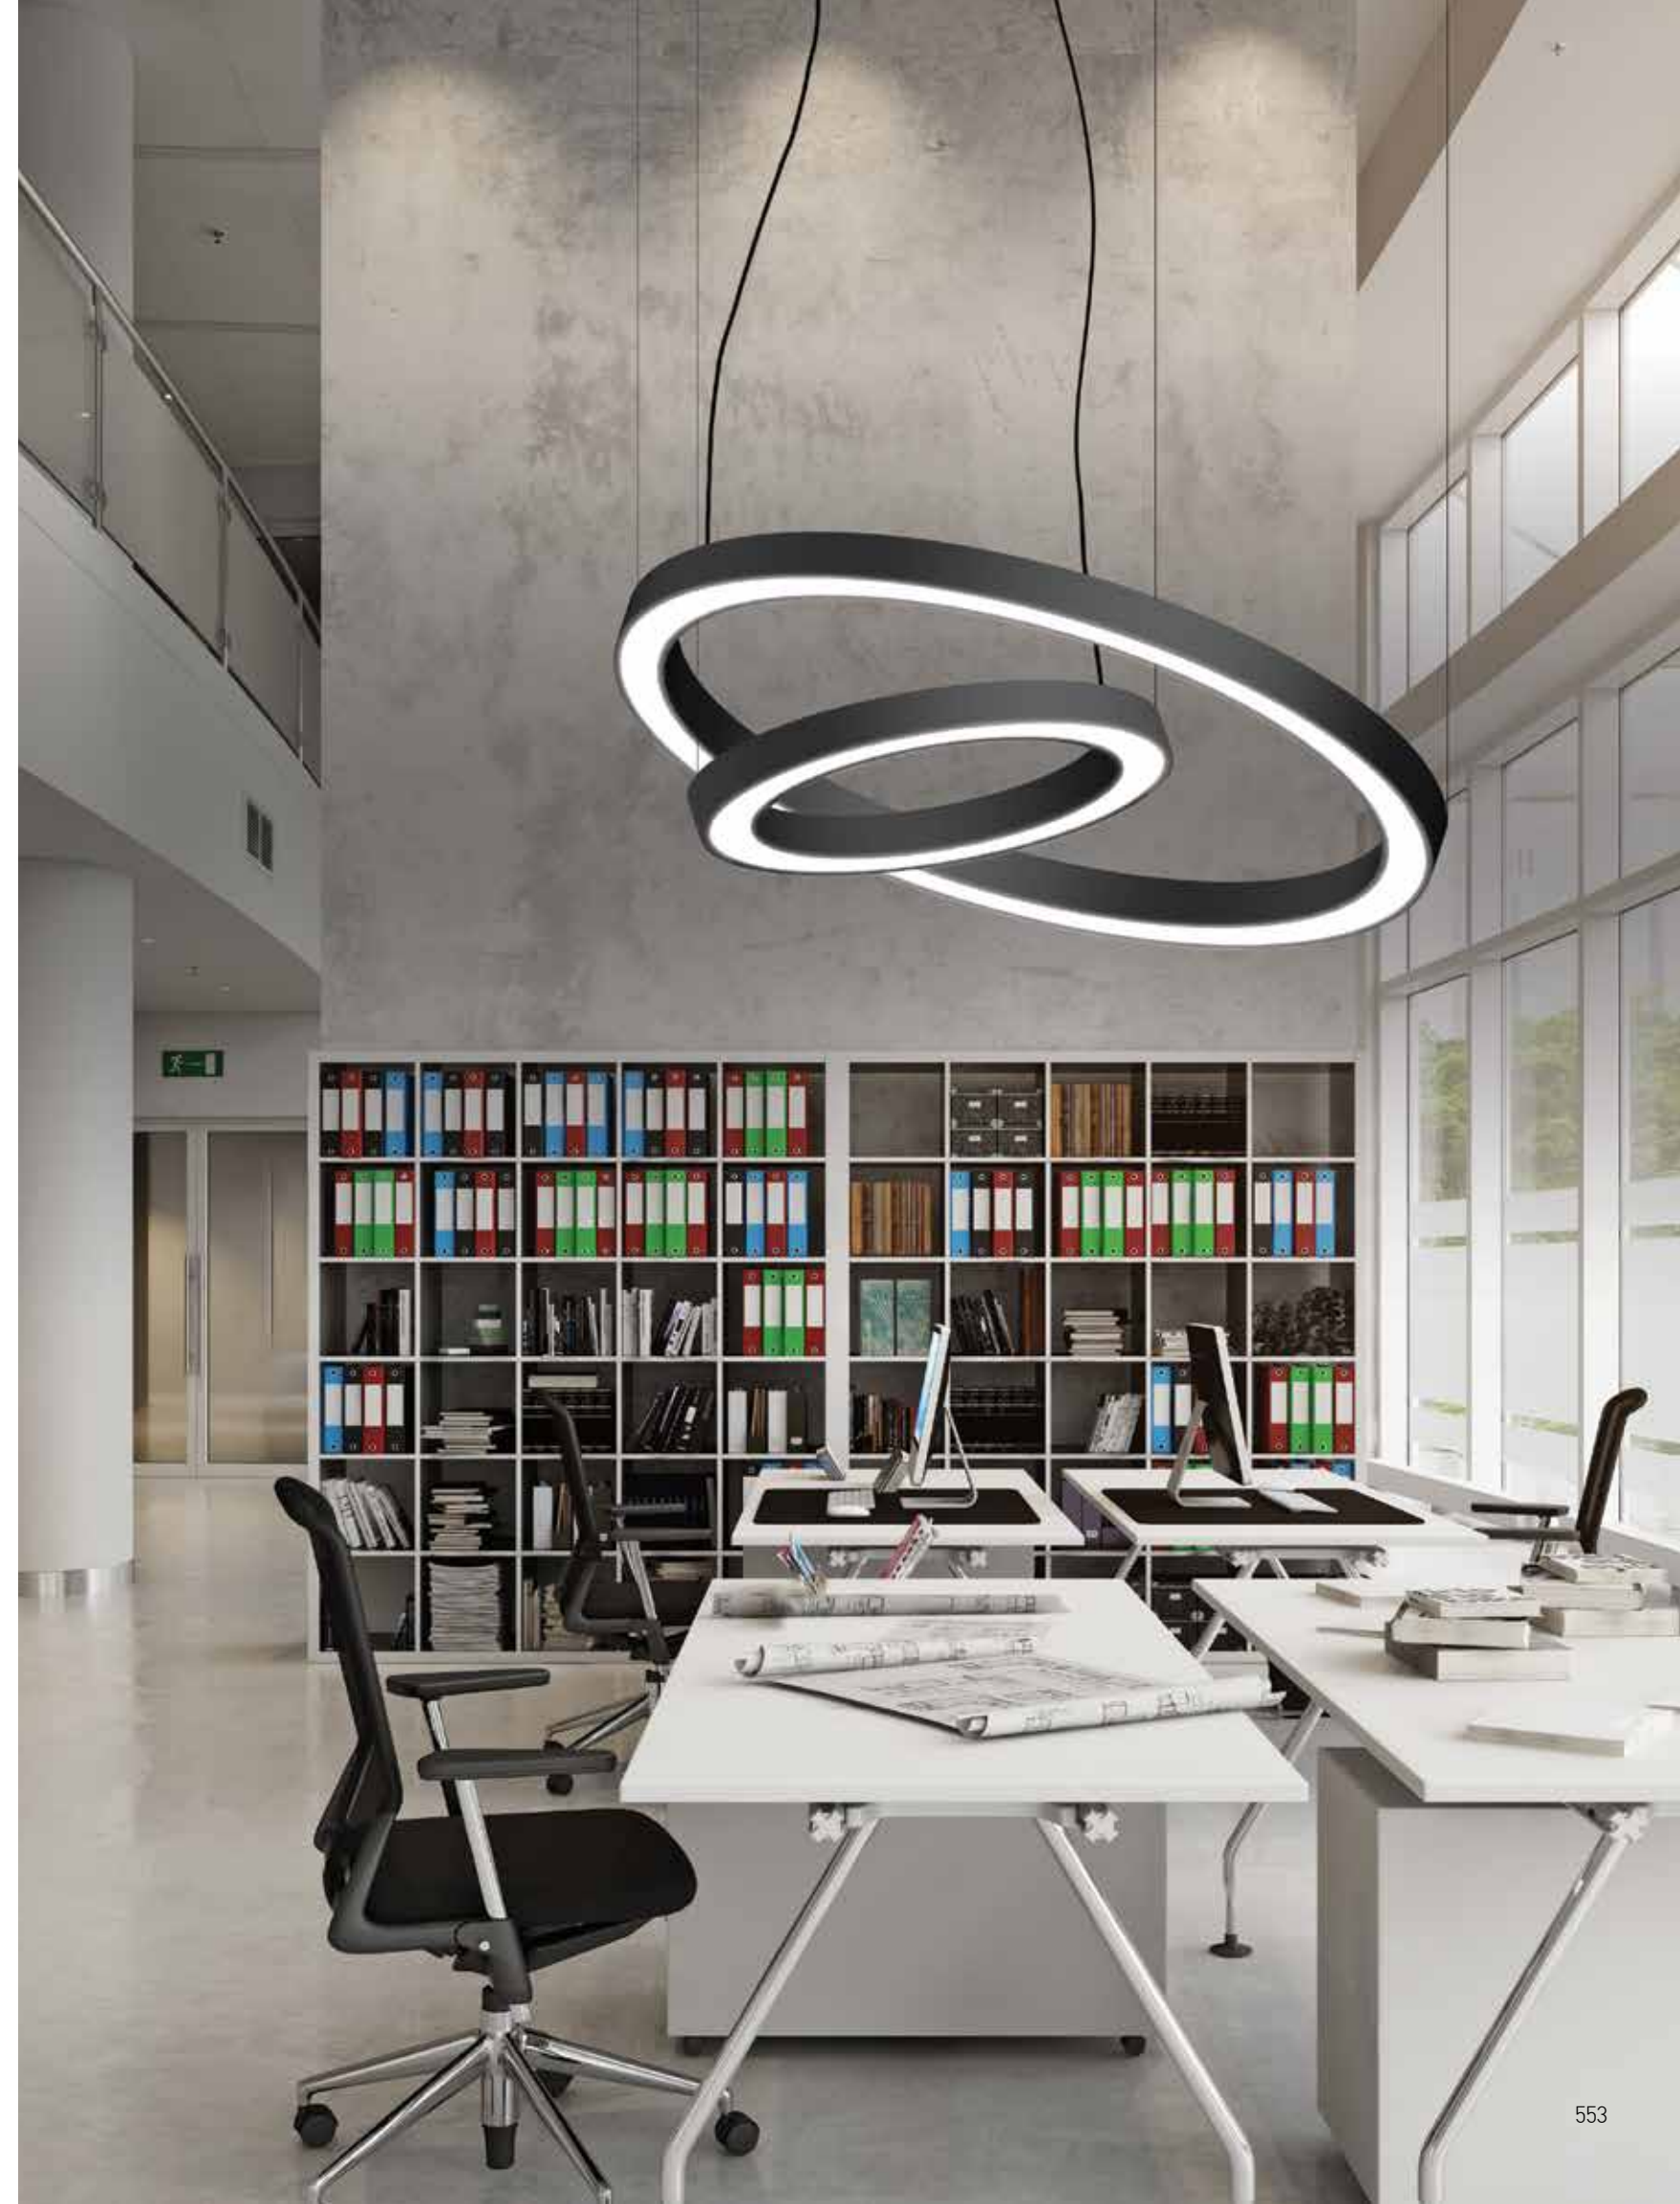

LED circle luminaire, made of a curved extruded aluminium, power-coated with fine sandy finish. Designed for ceiling/pendant mounting, providing direct light emission through satined polycarbonate for an almost homogeneous emission of light. Luminaire equipped with the latest generation of well known **LED** boards. Driver **ON/OFF**

Fill in your code using the following items from the table.

Ceiling Circle			
Code	Diameter	Kelvin	Body Color
81	06 = 60cm	3 = 3000K	W = Sandy White
81	09 = 90cm	4 = 4000K	B = Sandy Black
81	12 = 120cm		
81	18 = 180cm		

Guide to Create your Code by Choosing : 81 - Diameter - Kelvin - Body Color

Pendant Circle			
Code	Diameter	Kelvin	Body Color
82	06 = 60cm	3 = 3000K	W = Sandy White
82	09 = 90cm	4 = 4000K	B = Sandy Black
82	12 = 120cm		
82	18 = 180cm		

Guide to Create your Code by Choosing : 82 - Diameter - Kelvin - Body Color

High Output			
Diameter (cm)	Watt	3000K (Lumen)	4000K (Lumen)
60	54	7267	7650
90	81	10858	11430
120	116	14449	15210
180	161	21660	22800