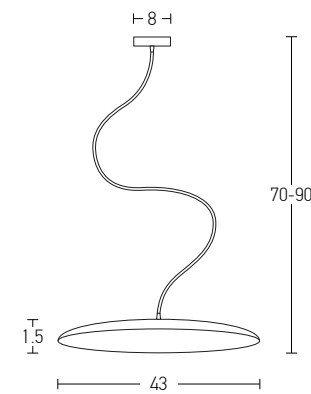

Bulb 1xE27
Power MAX 40W
Input 220-240V, 50/60Hz
Dimensions Ø: 43cm H: 70-90cm
Base Ø: 8cm H: 2cm
Material Metal
Special Feature 120cm Cable Adjustable Movable
Color Old Steel / **Code 20360**