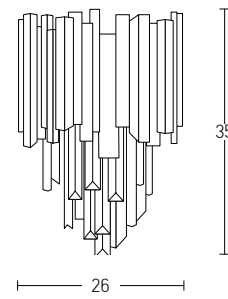

Bulb 2xE14
Power MAX 8W
Input 220-240V, 50/60Hz
Dimensions W: 26cm H: 35cm
Material Aluminium - Crystal Glass
Color Brass / **Code Z 60132**