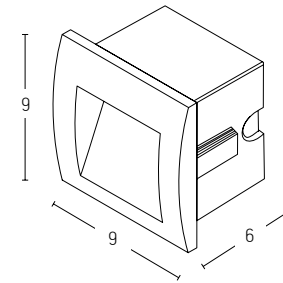

Power 1W
Input 220-240V, 50/60Hz
Color Temperature 3000K
Lumen 80Lm
Cri 80
IP 65
Dimensions L: 9cm W: 9cm H: 4.1cm
Recessed Mounting Box L: 7.3cm W: 7.3cm (Included)
Depth 6cm
Material Aluminium
Color Graphite / **Code E246-G**
Color Sandy White / **Code E246-W**