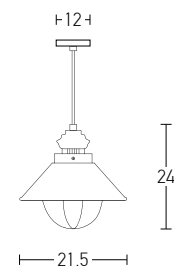

Bulb 1xE27
Power MAX 40W
Input 220-240V, 50/60Hz
Dimensions Ø: 21.5cm H: 24cm
Base Ø: 12cm H: 2.5cm
Material Metal - Aluminium
Special Feature 150cm Cable Adjustable
Color Black Matt - Copper / **Code 180100**