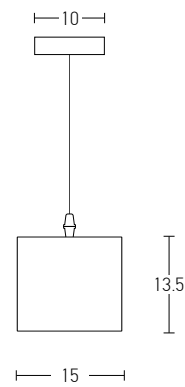

Bulb 1xE27
Power MAX 40W
Input 220-240V, 50/60Hz
Dimensions L: 15cm W: 15cm H: 13.5cm
Base Ø: 10cm H: 2.5cm
Material Concrete
Special Feature 100cm Cable Adjustable
Color Concrete - Chrome Base / **Code 1658**