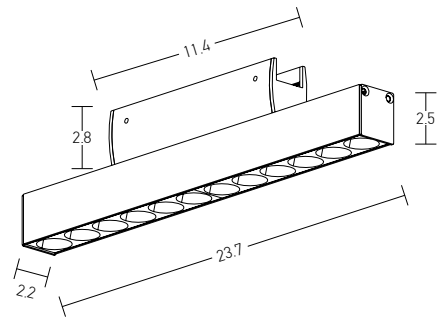

Power 9W
Input 48V
Color Temperature 3000K
Lumen 990Lm
Cri 90
Dimensions L: 23.7cm W: 2.2cm H: 2.5cm
Base W: 11.4cm H: 2.8cm L: 2.3cm
Material Aluminium - Acrylic
Color Sandy Black / Code 20276
OSRAM

LED Strip 2.5m

Power 14W/m
Input 48V
Color Temperature 3000K
Lumen 1150Lm/m
Cri 90
Length 250cm
Color Black Base / Code 20277
OSRAM

LED Strip 5m

Power 14W/m
Input 48V
Color Temperature 3000K
Lumen 1150Lm/m
Cri 90
Length 500cm
Color Black Base / Code 20278
OSRAM

Power 7W
Input 48V
Color Temperature 3000K
Lumen 770Lm
Cri 90
Stick Ø: 3.5cm H: 9.5cm
Base W: 11.4cm H: 2.8cm L: 2.3cm
Beam Angle 24°
Material Aluminium
Special Feature Movable
Color Sandy Black / Code 20275
OSRAM