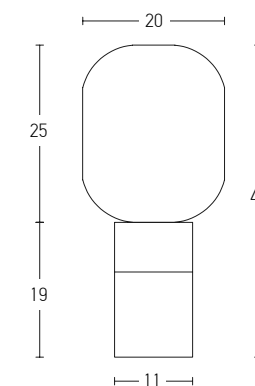

Bulb 1xE27
Power MAX 25W
Input 220-240V, 50/60Hz
Dimensions Ø: 20cm H: 44cm
Base Ø: 11cm H: 19cm
Material Metal - Marble - Glass
Special Feature 150cm Cable Available
Color White Marble - Champagne - Brushed Brass / **Code 20253**