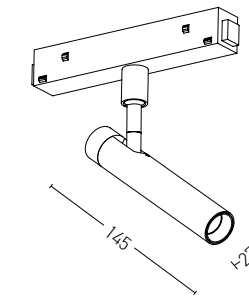

Power 5W
Input 48V
Color Temperature 3000K
Lumen 550Lm
Cri 80
Dimensions Ø: 27mm H: 145mm
Beam Angle 24°
Non Dimmable ☒
Material Aluminium
Color Sandy Black / Code 20179
Color Gold / Code 20180
OSRAM