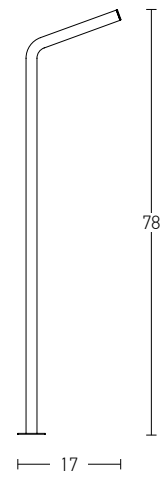

Power 10W
Input 220-240V, 50/60Hz
Color Temperature 3000K
Lumen 800Lm
Cri 80
IP 54
Dimensions L: 17cm W: 6cm H: 78cm
Base W: 10cm L: 10cm
Material Aluminium - PC Diffuser
Color Graphite / **Code E206**

Power 10W
Input 220-240V, 50/60Hz
Color Temperature 3000K
Lumen 800Lm
Cri 80
IP 54
Dimensions L: 19.5cm W: 6cm H: 20.7cm
Material Aluminium - PC Diffuser
Color Graphite / **Code E205**