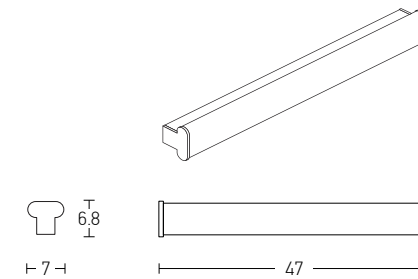

Power 13W
Input 220-240V, 50/60Hz
Color Temperature 3000K
Lumen 1040Lm
Cri 80
Dimensions L: 6.8cm W: 47cm H: 7cm
Non Dimmable ☒
Material Aluminium - Acrylic
Special Feature IP 44
Color Chrome / **Code 180042**