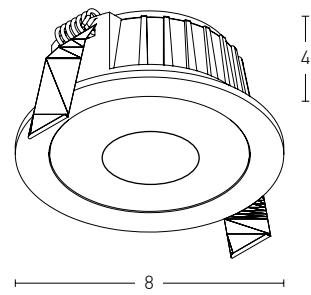

Power 6W
Input 220-240V, 50/60Hz
Color Temperature 3000K
Lumen 440Lm
Cri 90
IP 54
Dimensions Ø: 8cm H: 4cm
Cutting Hole Ø: 7.3cm
Beam Angle 20°
Non Dimmable ☒
Material Aluminium - Glass
Depth Required JTL : 4.5cm
Driver Included
Color Black / **Code S110**
White / **Code S111**

Bulb 1xGU10
Power MAX 50W
Input 220-240V, 50/60Hz
IP 65
Dimensions Ø: 8.5cm H: 4.5cm
Cutting Hole Ø: 7.5cm
Material Aluminium
Depth Required JTL : 10.5cm
Special Feature GU10 Lampholder Included
Color Black Matt / **Code S046**
White Matt / **Code S045**