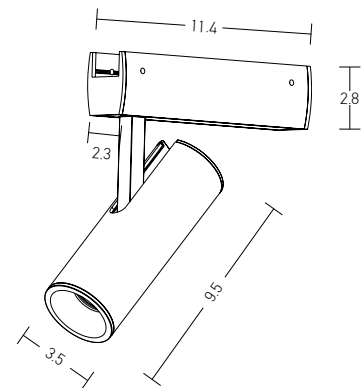

Power 9W
Input 48V
Color Temperature 3000K
Lumen 990Lm
Cri 90
Dimensions L: 23.7cm W: 2.2cm H: 2.5cm
Base W: 11.4cm H: 2.8cm L: 2.3cm
Material Aluminium - Acrylic
Color Sandy Black / Code 20276
OSRAM

LED Strip 2.5m

Power 14W/m
Input 48V
Color Temperature 3000K
Lumen 1150Lm/m
Cri 90
Length 250cm
Color Black Base / Code 20277
OSRAM

LED Strip 5m

Power 14W/m
Input 48V
Color Temperature 3000K
Lumen 1150Lm/m
Cri 90
Length 500cm
Color Black Base / Code 20278
OSRAM

Power 7W
Input 48V
Color Temperature 3000K
Lumen 770Lm
Cri 90
Stick Ø: 3.5cm H: 9.5cm
Base W: 11.4cm H: 2.8cm L: 2.3cm
Beam Angle 24°
Material Aluminium
Special Feature Movable
Color Sandy Black / Code 20275
OSRAM