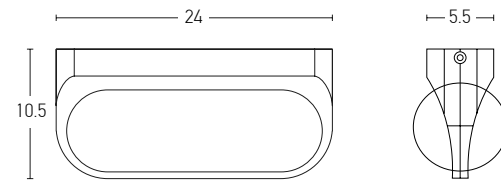

Power 12W
Input 220-240V, 50/60Hz
Color Temperature 3000K
Lumen 960Lm
Cri 80
IP 54
Dimensions L: 10.5cm W: 24cm H: 5.5cm
Material Aluminium - PC Diffuser
Special Feature Up-Down
Color Graphite / **Code E244**