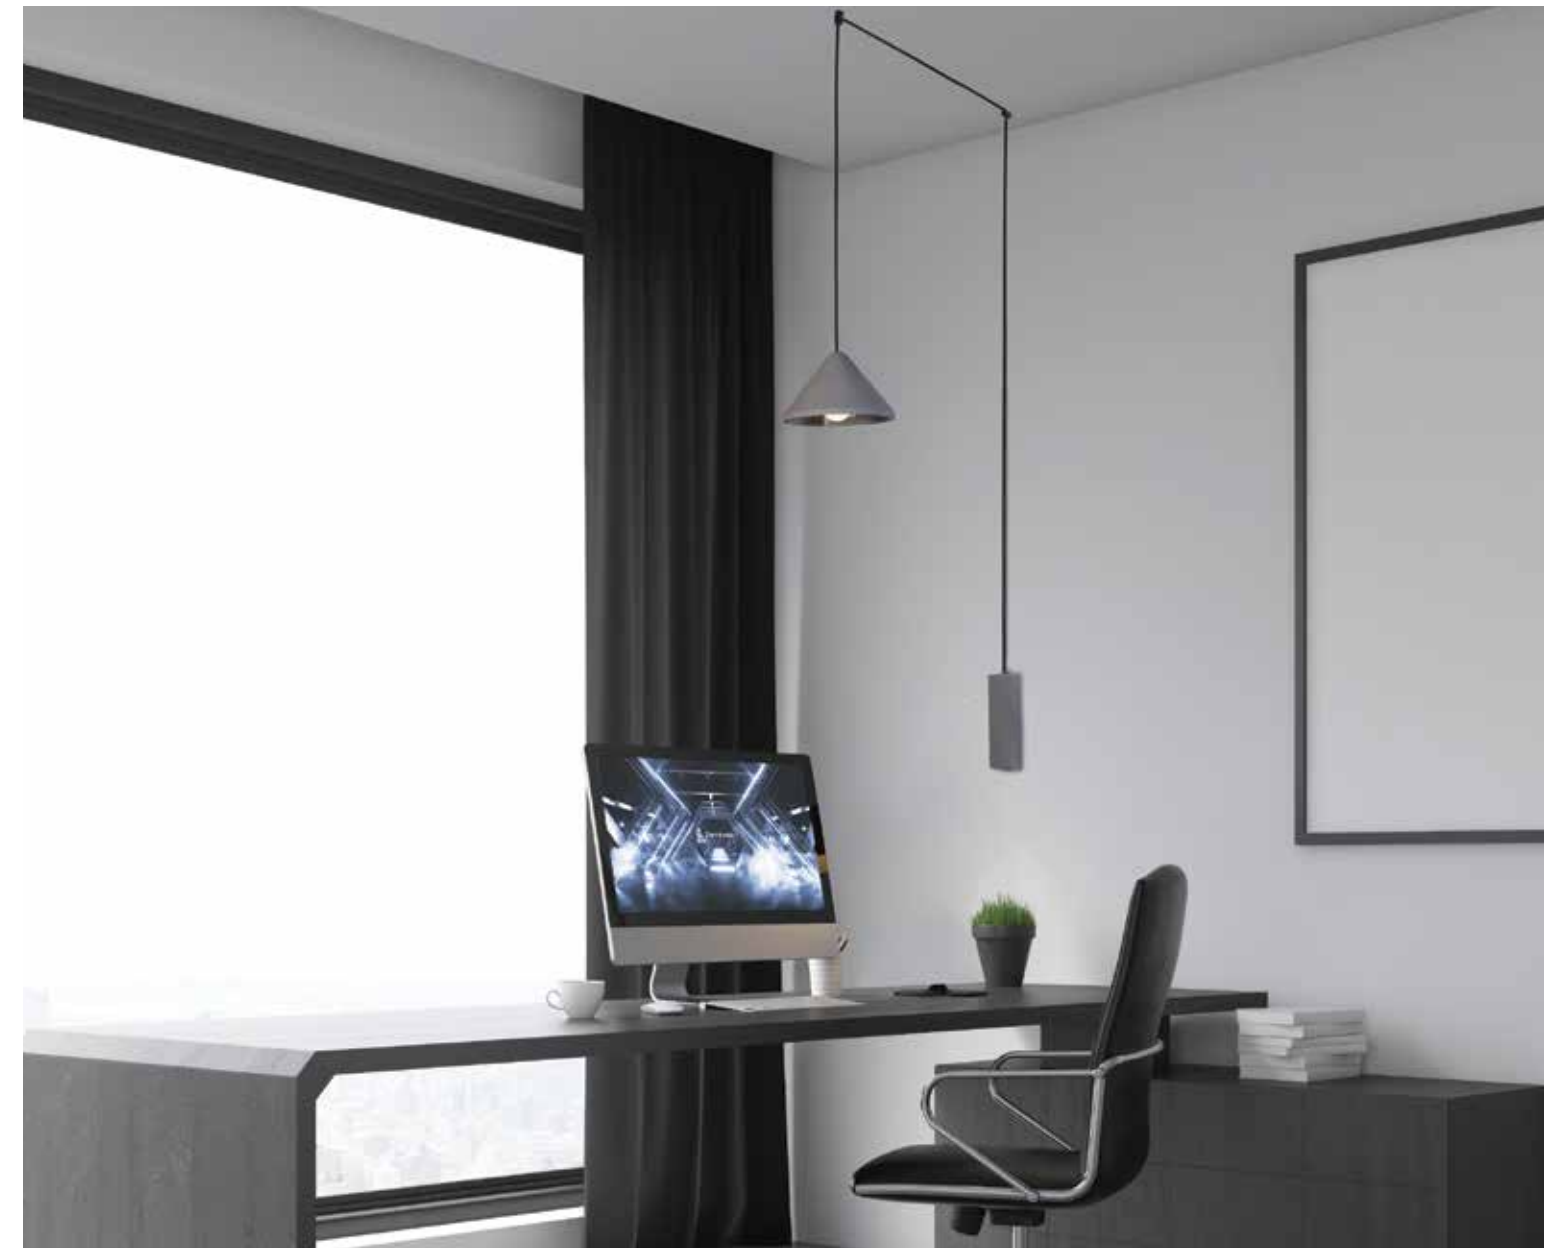

Bulb 1xE27
Power MAX 40W
Input 220-240V, 50/60Hz
Dimensions Ø: 22cm H: 13.5cm
Base L: 5.5cm W: 5.5cm H: 20cm
Material Concrete
Special Feature 350cm Cable Adjustable
Color Concrete / **Code 1914**