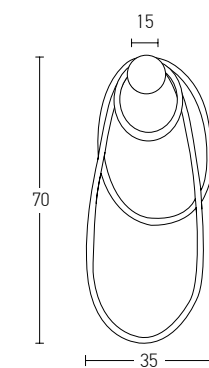

Power 60W
Input 220-240V, 50/60Hz
Color Temperature 3000K
Lumen 3600Lm
Cri 80
Dimensions L: 120cm H: 40cm
Base Ø: 17cm H: 5cm
Non Dimmable ☒
Material Metal - Silicon
Special Feature 360° Lighting Tube Ø: 2.4cm
220cm Cable Adjustable

Color Gold Matt / **Code 19254**

Power 40W
Input 220-240V, 50/60Hz
Color Temperature 3000K
Lumen 2400Lm
Cri 80
Dimensions L: 35cm H: 70cm
Base Ø: 15cm L: 11.5cm
Non Dimmable ☒
Material Metal - Silicon
Special Feature 360° Lighting Tube Ø: 2.4cm

Color Gold Matt / **Code 19255**