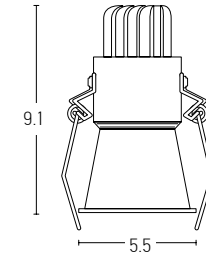

Power 4W
Input 220-240V, 50/60Hz
Color Temperature 3000K
Lumen 270Lm
Cri 90
Dimensions Ø: 4cm H: 5.8cm
Cutting Hole Ø: 3.3cm
Beam Angle 24°
Non Dimmable ☒
Material Aluminium
Depth Required JT: 6.5cm
Driver Included (700mA)
Color White Matt - Black Matt / **Code S092**

Power 6W
Input 220-240V, 50/60Hz
Color Temperature 3000K
Lumen 420Lm
Cri 90
Dimensions Ø: 6cm H: 8.2cm
Cutting Hole Ø: 5.1cm
Beam Angle 40°
Non Dimmable ☒
Material Aluminium
Depth Required JT: 9cm
Driver Included (160mA)
Color White Matt - Black Matt / **Code S093**

Power 15W
Input 220-240V, 50/60Hz
Color Temperature 3000K
Lumen 1050Lm
Cri 90
Dimensions Ø: 7.5cm H: 10cm
Cutting Hole Ø: 6.8cm
Beam Angle 38°
Non Dimmable ☒
Material Aluminium
Depth Required JT: 11cm
Driver Included (350mA)
Color White Matt - Black Matt / **Code S094**

Power 6W
Input 220-240V, 50/60Hz
Color Temperature 3000K
Lumen 480Lm
Cri 90
Dimensions Ø: 5.5cm H: 9.1cm
Cutting Hole Ø: 5.2cm
Beam Angle 24°
Non Dimmable ☒
Material Aluminium
Depth Required JT: 9.5cm
Driver Included (160mA)
Color White Matt / **Code S073**

Power 10W
Input 220-240V, 50/60Hz
Color Temperature 3000K
Lumen 800Lm
Cri 90
Dimensions Ø: 7.5cm H: 9.8cm
Cutting Hole Ø: 7.2cm
Beam Angle 31°
Non Dimmable ☒
Material Aluminium
Depth Required JT: 10.5cm
Driver Included (250mA)
Color White Matt / **Code S075**

Power 6W
Input 220-240V, 50/60Hz
Color Temperature 3000K
Lumen 480Lm
Cri 90
Dimensions Ø: 5.5cm H: 9.1cm
Cutting Hole Ø: 5.2cm
Beam Angle 24°
Non Dimmable ☒
Material Aluminium
Depth Required JT: 9.5cm
Driver Included (160mA)
Color Black Matt / **Code S074**