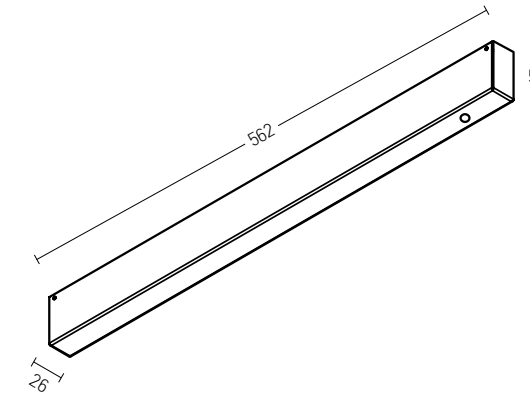

Pendant Drivers