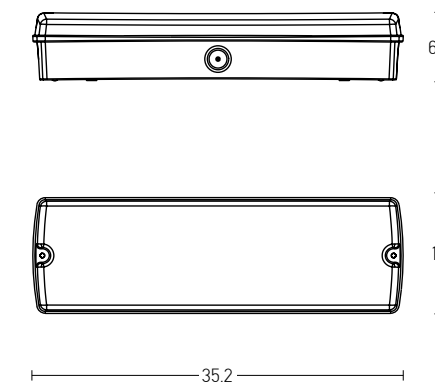

Power 7W
Input 220-240V, 50/60Hz
Color Temperature 6000K
Lumen 400Lm
Cri 80
Dimensions W: 11cm H: 6.5cm L: 35.2cm
Not Dimmable ☒
Material Plastic
Special Feature Emergency Light / Battery Requires IP 65
Operation Time 3h
Color White / Code Z 89404