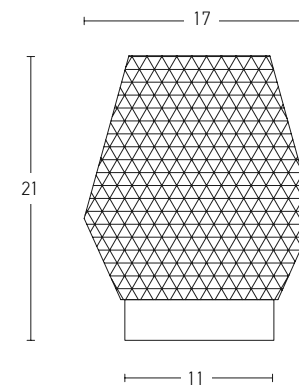

Bulb 1xE27
Power MAX 25W
Input 220-240V, 50/60Hz
Dimensions Ø: 17cm H: 21cm
Base Ø: 11cm H: 2.5cm
Material Metal - Glass
Special Feature 150cm Cable Available
Color Transparent - Brushed Brass / **Code 20251**