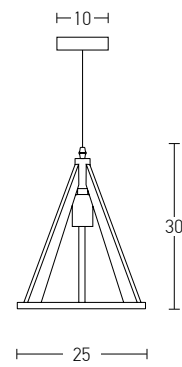

Bulb 1xE27
Power MAX 40W
Input 220-240V, 50/60Hz
Dimensions Ø: 25cm H: 30cm
Base Ø: 10cm H: 2.5cm
Material Wood
Special Feature 100cm Cable Adjustable
Color Wood - Chrome / **Code 17059**

Bulb 1xE27
Power MAX 40W
Input 220-240V, 50/60Hz
Dimensions W: 33cm H: 33cm
Base Ø: 12cm H: 2.5cm
Material Wood
Special Feature 150cm Cable Adjustable
Color Wood / **Code 1652**

Suggested Trimless Canopy **Code 20144**