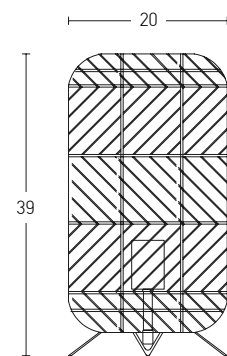

Bulb 1xE14
Power MAX 25W
Input 220-240V, 50/60Hz
Dimensions Ø: 20cm H: 39cm
Material Metal - Rattan
Special Feature 120cm Cable Available
Color Natural / **Code 20231**