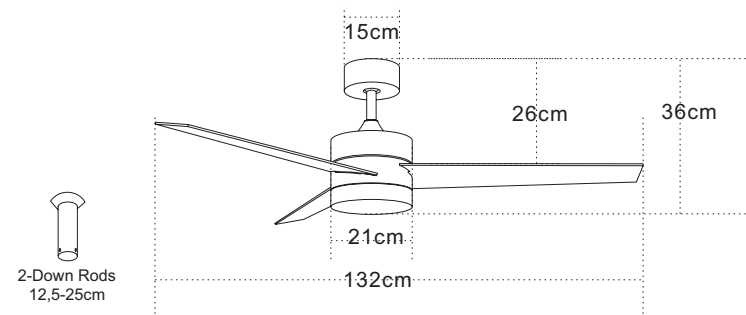

Color Double Face White Matt - Maple Wood Blades  
 White Matt - White Matt Blades / **Code 19132**

- Led Light Source 18W
- Input 220-240V, 50/60Hz
- Color Temperature 3000K, 4000K, 6000K
- Lumen 1800Lm
- Cri 80
- dB 20
- Dimensions 47" Ø: 120cm H: 37-49.5cm
- Air Flow 156.3m<sup>3</sup> min
- Night Mode Time Setting 1h / 4h / 8h
- Material Metal - Polycarbonate - ABS
- Special Feature 2 Down Rods 12.5-25cm  
Summer & Winter Function
- Motor Feature DC Motor 38W  
5 Speeds
- Color White Matt - Maple Blades / **Code 19130**
- Color Chrome Matt - Maple Blades / **Code 19131**