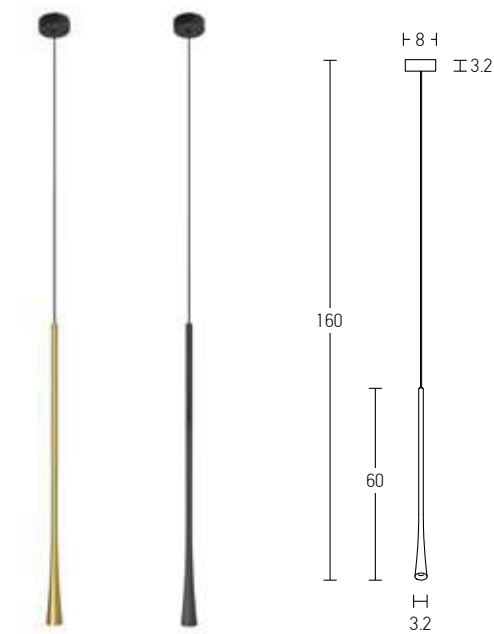

Our Suggestion

Become an artist and make your combination.
Use your imagination to create your masterpiece with our limitless options.
Minimal design for luxury lighting

Tip Use gold or black color, as well as different elevations for a grand effect.