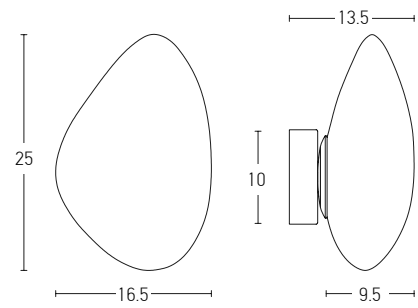

Indoor Led Lighting

Power 5W
Input 220-240V, 50/60Hz
Color Temperature 3000K
Lumen 400Lm
Cri 80
Dimensions L: 13.5cm W: 16.5cm H: 25cm
Base Ø: 10cm H: 3cm
Non Dimmable ☒
Material Metal - Opal Glass
Color White / **Code 20137**