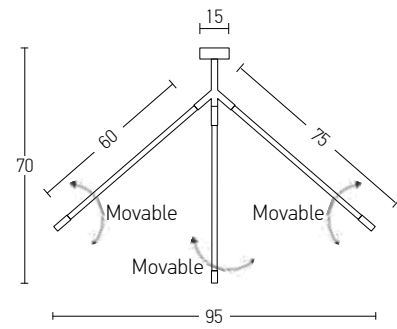

Power 28W
Input 220-240V, 50/60Hz
Color Temperature 3000K
Lumen 2520Lm
Cri 90
Dimensions Ø: 95cm H: 70cm
Base Ø: 15cm H: 3cm
Non Dimmable ☒
Material Aluminium - Acrylic - Brass
Special Feature Movable Profile Ø: 2.4cm
Color Sandy Black - Brushed Brass / **Code 20336**
Color Sandy Black / **Code 20337**