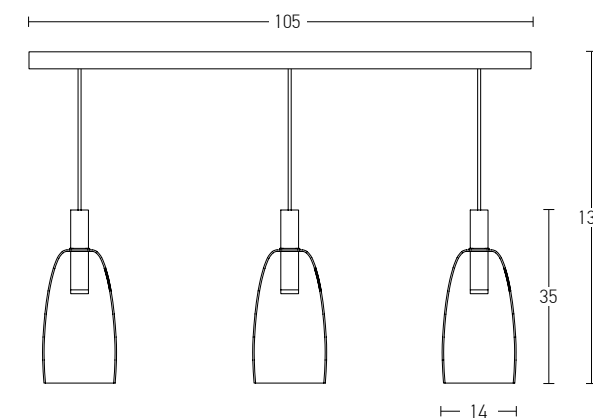

Power 3x5W
Input 220-240V, 50/60Hz
Color Temperature 3000K
Lumen 1350Lm
Cri 80
Dimensions L: 105cm W: 14cm H: 135cm
Base L: 105cm W: 6.5cm H: 2.7cm
Non Dimmable ☒
Material Aluminium - Glass - Acrylic
Special Feature 100cm Cable Adjustable
Color Black Matt - Smoked Grey / **Code 1970**