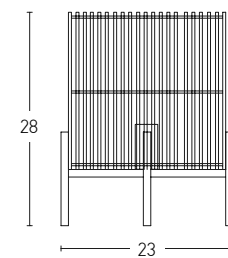

Bulb 1xE14
Power MAX 25W
Input 220-240V, 50/60Hz
Dimensions Ø: 23cm H: 28cm
Material Metal - Rattan
Special Feature 120cm Cable Available
Color Natural / **Code 20232**