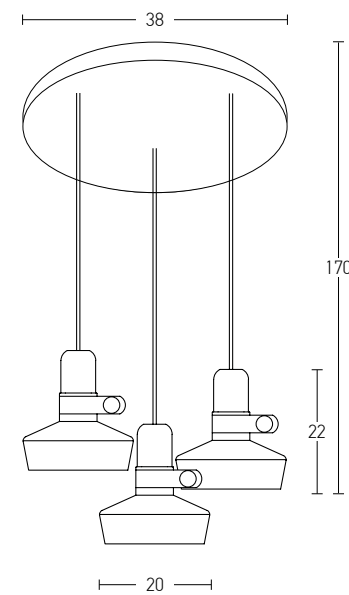

Bulb 3xE27
Power MAX 40W
Input 220-240V, 50/60Hz
Dimensions Ø: 38cm H: 170cm
Base Ø: 38cm H: 2.5cm
Material Metal - Leather - Wood
Special Feature 150cm Cable Adjustable
Color Black Matt / **Code 1994-B**
Color White Matt / **Code 1994-W**