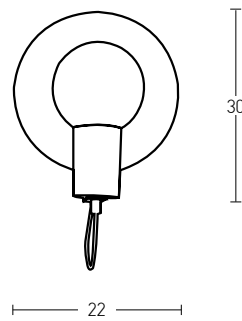

Bulb 1xG9 Led
Power MAX 9W
Input 220-240V, 50/60Hz
Dimensions Ø: 22cm L: 16cm H: 30cm
Material Metal - Brass - Opal Glass
Special Feature Opal Glass Ø: 12cm
Color Old Steel - Brass / **Code 19217**