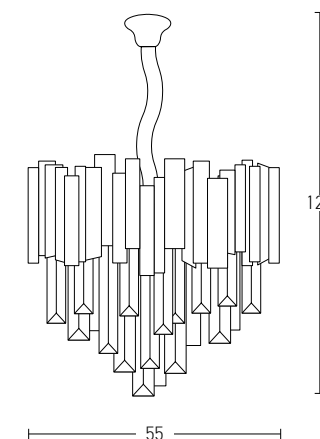

Bulb 8xE14
Power MAX 8W
Input 220-240V, 50/60Hz
Dimensions Ø: 55cm H: 120cm
Material Aluminium - Crystal Glass
Special Feature 80cm Cable Adjustable
Color Brass / **Code Z 63132P**