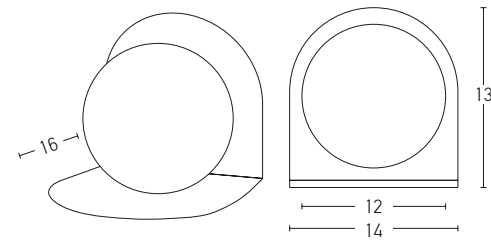

Bulb 1xG9 Led
Power MAX 7W
Input 220-240V, 50/60Hz
Dimensions L: 16cm W: 14cm H: 13cm
Material Metal - Opal Glass
Special Feature Opal Glass Ø: 12cm
Color Grey / **Code 20343-L**
Color Black Matt / **Code 20344-L**