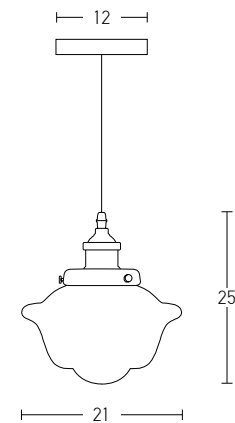

Bulb 1xE27
Power MAX 40W
Input 220-240V, 50/60Hz
Dimensions Ø: 21cm H: 25cm
Base Ø: 12cm H: 2cm
Material Metal - Glass
Special Feature 150cm Cable Adjustable
Color Black Matt - Bronze / **Code 16118**

Suggested Trimless Canopy **Code 20144**