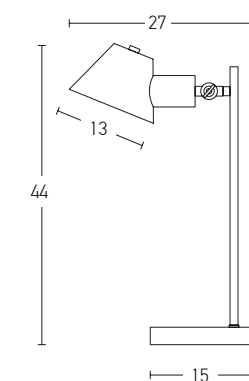

Bulb 1xE27
Power MAX 25W
Input 220-240V, 50/60Hz
Dimensions L: 27cm H: 44cm
Base Ø: 15cm H: 2.5cm
Material Metal - Aluminium
Special Feature 150cm Cable Available
Color White Matt - Gold Matt / **Code 20222**
Color Black Matt - Gold Matt / **Code 20223**