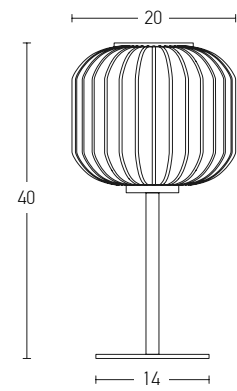

Bulb 1xE27
Power MAX 25W
Input 220-240V, 50/60Hz
Dimensions Ø: 20cm H: 40cm
Base Ø: 14cm H: 0.5cm
Material Metal - Glass
Special Feature 150cm Cable Available
Color White - Brushed Brass / **Code 20252**