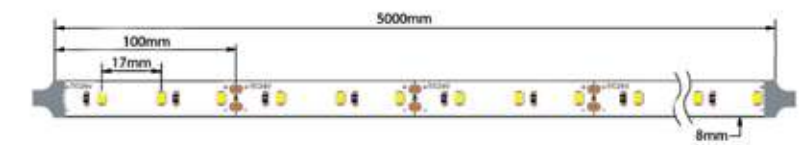

-OSRAM PRODUCT 24V 8.88W/M

Code	IP	Kelvin	CRI	Watt	Lumen/M
4052899595057	20	3000	85	8.88W/M	923
4052899595071	20	4000	85	8.88W/M	923

Lumen Efficiency 104lm/w
SDCM 3
Ra 85
LEDs/m 70
Voltage DC24V
Width 8mm
Unit cut 100mm
Life Span 25000H
Waterproof Rate IP20

*5 Years Guarantee when combined with OSRAM drivers

Dimming Options

1. DALI Dimming : Dali Driver 24V Channel 1+Switch Dali MCU . Suitable with Drivers to Page : 618-619 , 621
2. BLUETOOTH Dimming : Element Driver 24V+OT BLE (CASAMBI App) . Suitable with Drivers to Page : 620
3. PHASECUT Dimming : Suitable with PhaseCut Drivers to Page : 620
4. 1-10 Dimming : 1-10 Driver 24V+Switch MCU 1-10 . Suitable with 1-10V Drivers to Page : 619
5. PUSH BUTTON Dimming : Dali Driver 24V Channel 1 to Page : 618