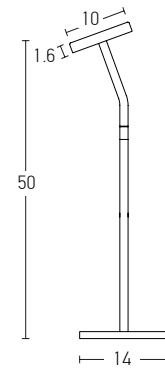

Power 6W
Input 220-240V, 50/60Hz
Color Temperature 3000K
Lumen 420Lm
Cri 80
Dimensions Ø: 10cm H: 50cm
Base Ø: 14cm H: 1cm
Non Dimmable ☒
Material Metal - Aluminium
Color Sandy Black / **Code 20112**