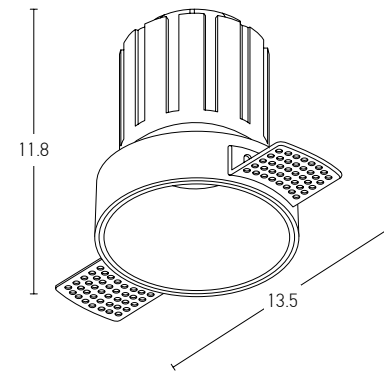

Power 15W
Input 220-240V, 50/60Hz
Color Temperature 3000K
Lumen 1125Lm
Cri 90
Dimensions Ø: 8.2cm W: 13.5cm H: 11.8cm
Cutting Hole Ø: 8.2cm
Beam Angle 36°
Non Dimmable ☒
Material Aluminium
Depth Required JTL : 12cm
Driver Included (350mA)
Color Sandy White / **Code S097**