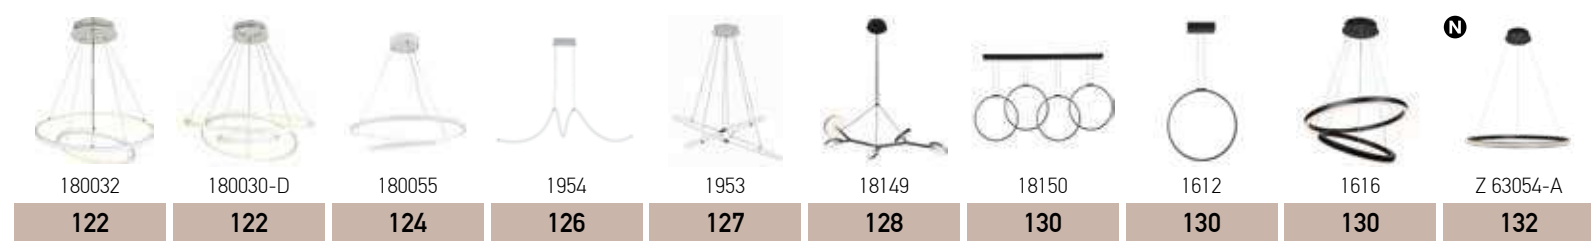

Pendant Lighting