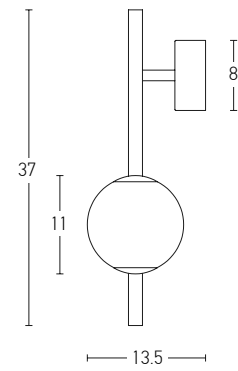

Glass Ø: 16cm  
 Glass Ø: 11cm

Color Black Matt / **Code 20131**

Power 12W  
 Input 220-240V, 50/60Hz  
 Color Temperature 3000K  
 Lumen 960Lm  
 Cri 80  
 Dimensions H: 78cm  
 Non Dimmable ☒  
 Material Metal - Opal Glass  
 Special Feature 140cm Cable Adjustable

Glass Ø: 16cm  
 Glass Ø: 11cm

Color Black Matt / **Code 20132**

Power 7.5W  
 Input 220-240V, 50/60Hz  
 Color Temperature 3000K  
 Lumen 600Lm  
 Cri 80  
 Dimensions L: 13.5cm H: 37cm  
 Base Ø: 8cm L: 3.5cm  
 Non Dimmable ☒  
 Material Metal - Opal Glass  
 Special Feature Glass Ø: 11cm  
 Color Black Matt / **Code 20133**