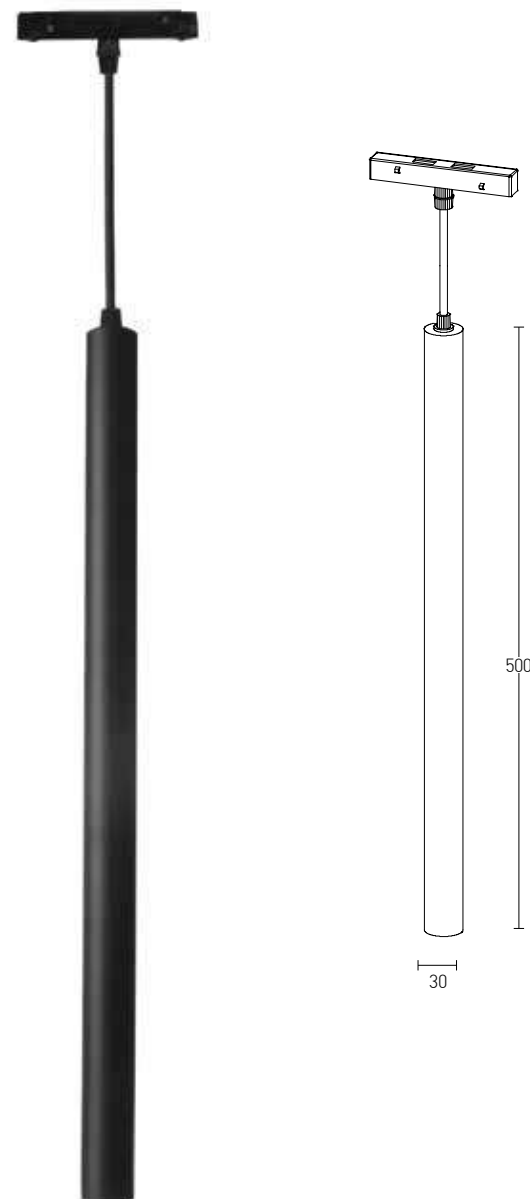

Power 7W
Input 48V
Color Temperature 3000K
Lumen 770Lm
Cri 80
Dimensions Ø: 30mm H: 500mm
Beam Angle 24°
DALI Dimmable ☉
Material Aluminium
Special Feature 100cm Cable Adjustable
Color Sandy Black / **Code 2081-D**
CREE ⇨

Power 7W
Input 48V
Color Temperature 3000K
Lumen 770Lm
Cri 80
Dimensions Ø: 30mm H: 500mm
Beam Angle 24°
Non Dimmable ☒
Material Aluminium
Special Feature 100cm Cable Adjustable
Color Sandy Black / **Code 2081**
CREE ⇨

CASAMBI READY wireless control for DALI luminaires

The Zambelis 48V tracks are compatible with CASAMBI control system, which permits bidirectional communication between control device and luminaires, making it possible for the user to create scenes, regulate the system from smart devices, etc.

With the CASAMBI control system and its Control wireless variants, the user has total control over the installation, with all the features available in low voltage alternatives. The 48V system does not mean relinquishing the leading edge in control for architectural lighting.

Power by : **CASAMBI**
Available App on :