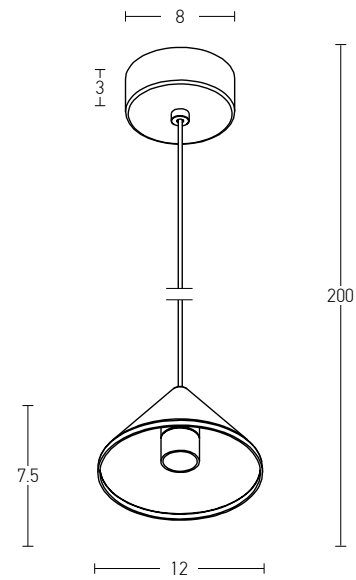

Power	6W
Input	220-240V, 50/60Hz
Color Temperature	3000K
Lumen	660Lm
Cri	80
Dimensions	Ø: 12cm H: 7.5cm
Base	Ø: 8cm H: 3cm
Non Dimmable	☒
Material	Metal - Aluminium
Beam Angle	18°
Special Feature	200cm Cable Adjustable Stick Ø: 2.7cm H: 6cm
Color	Black Matt - White / Code 1911
Color	Coffee Matt - White - Black Base / Code 1912
Color	White Matt / Code 1913