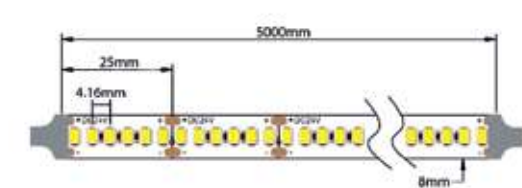

-OSRAM PRODUCT LUMINENT 24V 9.6W/M SHORTPITCH

Code	IP	Kelvin	CRI	Watt	Lumen/M
4055462217431	20	3000	85	9.6W/M	1000
4055462217455	20	4000	85	9.6W/M	1000

Lumen Efficiency 105lm/w
SDCM 3
Ra 85
LEDs/m 240
Voltage DC24V
Width 8mm
Unit cut 25mm
Life Span 25000H
Waterproof Rate IP20

*5 Years Guarantee when combined with OSRAM drivers

Dimming Options

1. DALI Dimming : Dali Driver 24V Channel 1+Switch Dali MCU . Suitable with Drivers to Page : 618-619 , 621
2. BLUETOOTH Dimming : Element Driver 24V+OT BLE (CASAMBI App) . Suitable with Drivers to Page : 620
3. PHASECUT Dimming : Suitable with PhaseCut Drivers to Page : 620
4. 1-10 Dimming : 1-10 Driver 24V+Switch MCU 1-10 . Suitable with 1-10V Drivers to Page : 619
5. PUSH BUTTON Dimming : Dali Driver 24V Channel 1 to Page : 618