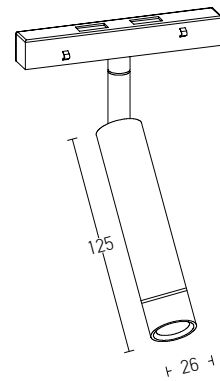

Power 5W
Input 48V
Color Temperature 3000K
Lumen 550Lm
Cri 80
Dimensions Ø: 26mm H: 125mm
Beam Angle 24°
DALI Dimmable ☐
Material Aluminium
Color Sandy Black / Code 2094
CREE

Power 5W
Input 48V
Color Temperature 3000K
Lumen 550Lm
Cri 80
Dimensions Ø: 26mm H: 125mm
Beam Angle 24°
Non Dimmable ☒
Material Aluminium
Color Sandy Black / Code 2093
CREE