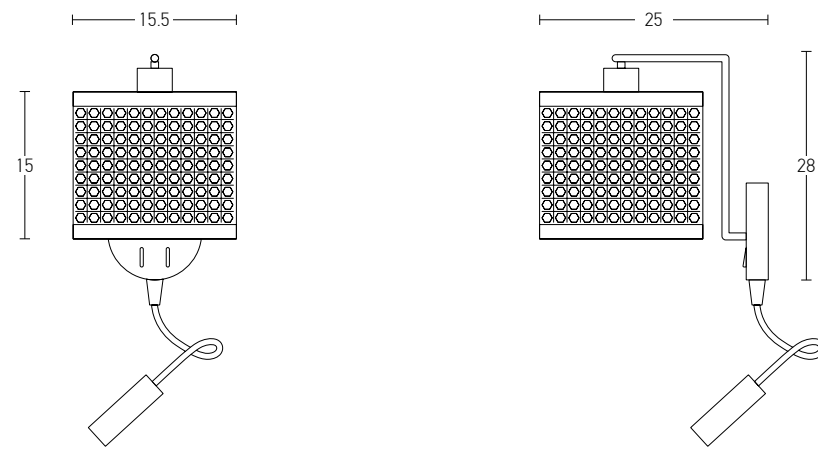

Hotel Lighting | Wall Lamps

Led 3W
Bulb 1xE27
Power MAX 40W
Input 220-240V, 50/60Hz
Color Temperature 3000K
Lumen 240Lm
Dimensions L: 25cm W: 15.5cm H: 28cm
Base Ø: 12cm H: 2.5cm
Switch 2/Switch On-Off
Material Metal - Bush
Special Feature Shade Ø: 15.5cm H: 15cm
Stick Ø: 2.8cm L: 36cm
Color Black Matt - Natural / **Code 20355**