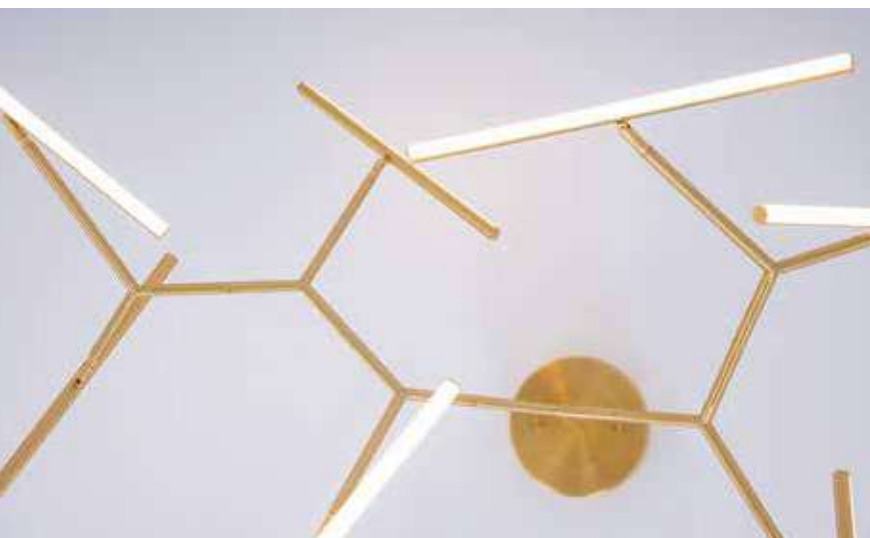

Power	68W
Input	220-240V, 50/60Hz
Color Temperature	3000K
Lumen	5440Lm
Cri	80
Dimensions	L: 120cm W: 50cm H: 100cm
Base	Ø: 20cm H: 6cm
Dimmable Triac	☉
Material	Aluminium - Silicon
Special Feature	Profile 42cm . Ø: 2cm
Color	Sandy Black - Gold / Code 2072
Color	Gold Matt / Code 2073