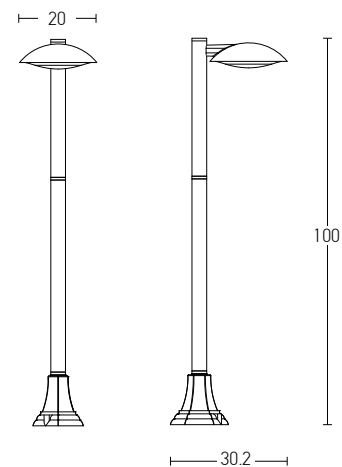

Power 12W
Input 220-240V, 50/60Hz
Color Temperature 3000K
Lumen 1080Lm
Cri 80
IP 54
Dimensions Ø: 20cm L: 30.2cm H: 100cm
Material Aluminium - PC Diffuser
Color Graphite / **Code E174**