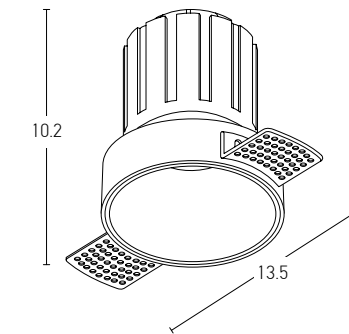

Power 9W
Input 220-240V, 50/60Hz
Color Temperature 3000K
Lumen 675Lm
Cri 90
Dimensions Ø: 8.2cm W: 13.5cm H: 10.2cm
Cutting Hole Ø: 8.2cm
Beam Angle 36°
Non Dimmable ☒
Material Aluminium
Depth Required JTL : 10.5cm
Driver Included (200mA)
Color Sandy Black / **Code S096-B**
Color Copper Matt / **Code S096-C**
Color Gold Matt / **Code S096-G**