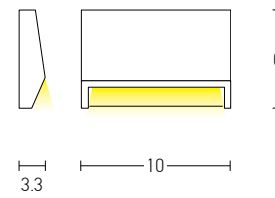

Power 3W
Input 220-240V, 50/60Hz
Color Temperature 3000K
Lumen 300Lm
Cri 80
IP 54
Dimensions Ø: 13.5cm L: 3.2cm
Material ABS
Color Graphite / **Code E183**
Color White / **Code E184**

Power 1.5W
Input 220-240V, 50/60Hz
Color Temperature 3000K
Lumen 120Lm
Cri 80
IP 54
Dimensions L: 3.3cm W: 10cm H: 6cm
Material ABS
Color Graphite / **Code E181**
Color White / **Code E182**