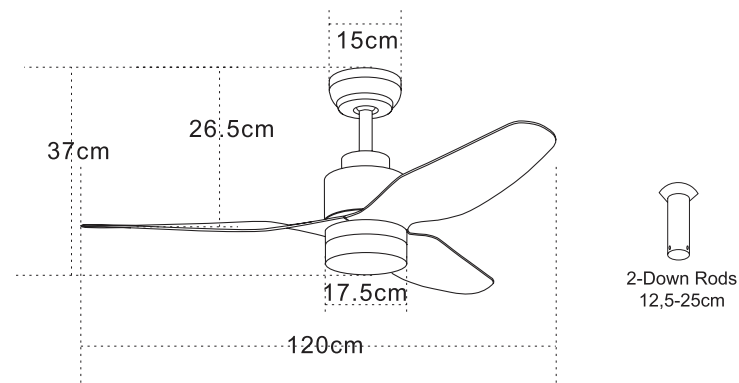

- Led Light Source 18W
- Input 220-240V, 50/60Hz
- Color Temperature 3000K, 4000K, 6000K
- Lumen 1800Lm
- Cri 80
- dB 20
- Dimensions 47" Ø: 120cm H: 37-49.5cm
- Air Flow 156.3m³ min
- Night Mode Time Setting 1h / 4h / 8h
- Material Metal - Polycarbonate - ABS
- Special Feature 2 Down Rods 12.5-25cm
  Summer & Winter Function
- Motor Feature DC Motor 38W
  5 Speeds
- Color White Matt - Maple Blades / **Code 19130**
- Color Chrome Matt - Maple Blades / **Code 19131**