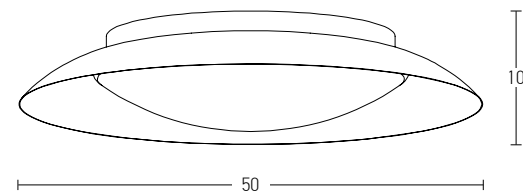

Indoor Led Lighting

Power 20W
Input 220-240V, 50/60Hz
Color Temperature 3000K
Lumen 1800Lm
Cri 80
Dimensions Ø: 40cm H: 8.5cm
Non Dimmable ☒
Material Metal - Acrylic
Special Feature Optional Dimming PhaseCut
Color Black - Copper / **Code 1957**
Color Black - Golden Leaf / **Code 1961**

Power 28W
Input 220-240V, 50/60Hz
Color Temperature 3000K
Lumen 2520Lm
Cri 80
Dimensions Ø: 50cm H: 10cm
Non Dimmable ☒
Material Metal - Acrylic
Color Black - Copper / **Code 1959**
Color Black - Golden Leaf / **Code 1962**

Model Finishing