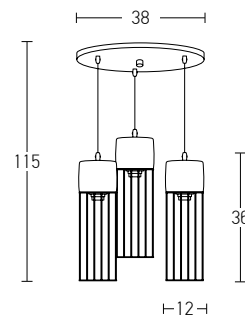

Bulb 3xE27
Power MAX 40W
Input 220-240V, 50/60Hz
Dimensions Ø: 38cm H: 115cm
Base Ø: 38cm H: 2.5cm
Material Metal - Concrete
Special Feature 80cm Cable Adjustable
Color Concrete - Black Matt Base / **Code 1662**