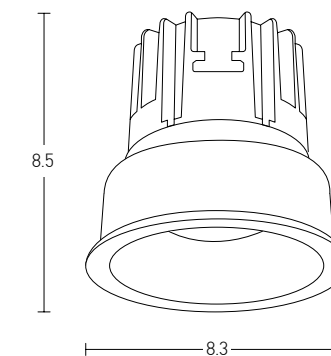

Power 13W
Input 220-240V, 50/60Hz
Color Temperature 3000K
Lumen 910Lm
Cri 90
IP 54
Dimensions $\varnothing$: 8.3cm H: 8.5cm
Cutting Hole $\varnothing$: 7.6cm
Beam Angle 32°
Non Dimmable ☒
Material Aluminium
Depth Required ITL : 9cm
Driver Included (300mA)
Color Black Matt / **Code S078**
Color White Matt / **Code S077**