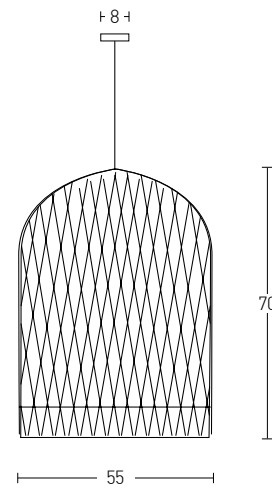

Bulb 1xE27
Power MAX 40W
Input 220-240V, 50/60Hz
Dimensions Ø: 55cm H: 70cm
Base Ø: 8cm H: 2cm
Material Rattan
Special Feature 150cm Cable Adjustable
Color Natural / **Code 18181**