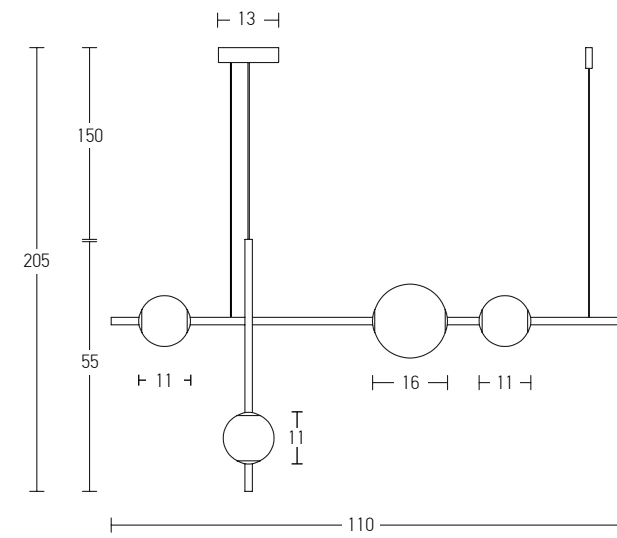

Power 18W
Input 220-240V, 50/60Hz
Color Temperature 3000K
Lumen 1440Lm
Cri 80
Dimensions L: 110cm H: 205cm
Base Ø: 13cm H: 3.2cm
Dimmable ☉
Material Metal - Opal Glass
Special Feature Step Dimming 10%-40%-100%

Glass Ø: 16cm
Glass Ø: 11cm

Color Black Matt / **Code 20131**

Power 12W
Input 220-240V, 50/60Hz
Color Temperature 3000K
Lumen 960Lm
Cri 80
Dimensions H: 78cm
Non Dimmable ☒
Material Metal - Opal Glass
Special Feature 140cm Cable Adjustable

Glass Ø: 16cm
Glass Ø: 11cm

Color Black Matt / **Code 20132**