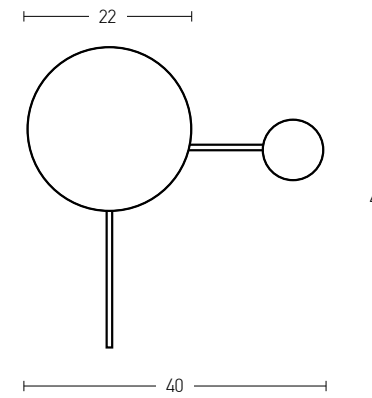

Bulb 1xE27
Power MAX 40W
Input 220-240V, 50/60Hz
Dimensions Ø: 33cm L: 15cm
Base Ø: 8cm H: 2cm
Material Metal
Color Copper Rusty / **Code 1484**

Bulb 1xG9 Led
Power MAX 9W
Input 220-240V, 50/60Hz
Dimensions L: 11cm W: 40cm H: 40cm
Material Metal - Opal Glass
Special Feature Opal Glass Ø: 8cm
Color Black Matt - Copper Rusty / **Code 18136**

Bulb 1xE14
Power MAX 40W
Input 220-240V, 50/60Hz
Dimensions Ø: 8cm L: 14cm
Material Metal
Color Old Steel / **Code 16153**

Bulb 1xG9 Led
Power MAX 9W
Input 220-240V, 50/60Hz
Dimensions Ø: 26cm L: 11cm
Material Metal - Opal Glass
Special Feature Opal Glass Ø: 8cm
Color Copper Rusty / **Code 17105**
Color Black Matt / **Code 17104**