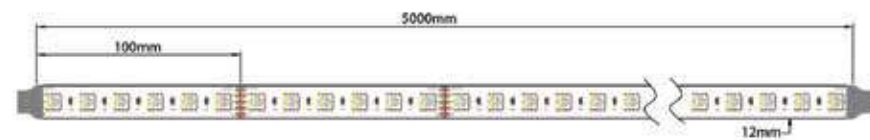

-LED STRIP 24V 16W/M RGBW

Code	IP	Kelvin	CRI	Watt	Lumen/M
LS12	20	3000	80	19.2W/M	800

Lumen Efficiency 50lm/w
SDCM 3
Ra 80
LEDs/m 60
Voltage DC24V
Width 12mm
Unit cut 100mm
Life Span 54000H
Waterproof Rate IP20

Dimming Options

1. DALI Dimming : Dali Driver 24V Channel 4 DT8+Switch Dali MCU TW . Suitable with Drivers to Page : 618-619 , 621
2. BLUETOOTH Dimming : Dali ELEMENT Driver 24V +OT BLE (CASAMBI App) . Suitable with Drivers to Page : 620