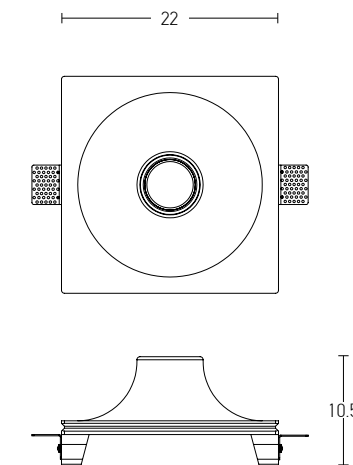

Bulb 1xGU10
Power MAX 50W
Input 220-240V, 50/60Hz
Dimensions L: 12cm W: 12cm H: 6.2cm
Cutting Hole L: 12.2cm W: 12.2cm
Material Gypsum
Depth Required $\updownarrow$: 11.5cm
Special Feature GU10 Lampholder Included
Color Pure White / **Code S029**

Bulb 1xGU10
Power MAX 40W
Input 220-240V, 50/60Hz
Dimensions L: 22cm W: 22cm H: 10.5cm
Cutting Hole L: 22.2cm W: 22.2cm
Material Gypsum
Depth Required $\updownarrow$: 4cm
Special Feature GU10 Lampholder Included
Color Pure White / **Code S109**

Bulb 1xGU10
Power MAX 40W
Input 220-240V, 50/60Hz
Dimensions L: 19cm W: 19cm H: 7.8cm
Cutting Hole L: 19.2cm W: 19.2cm
Material Gypsum
Depth Required $\updownarrow$: 10.5cm
Special Feature GU10 Lampholder Included
Color Pure White / **Code S108**