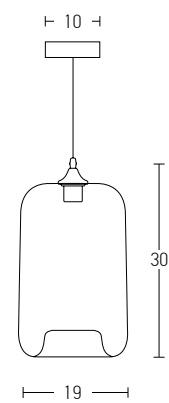

Bulb 1xE27
Power MAX 40W
Input 220-240V, 50/60Hz
Dimensions Ø: 19cm H: 30cm
Base Ø: 10cm H: 2.5cm
Material Glass
Special Feature 150cm Cable Adjustable
Color Smoked Grey / **Code 14101**