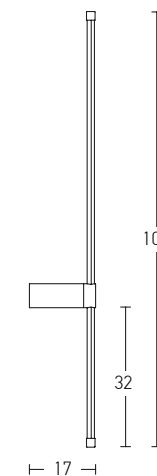

Power 20W
Input 220-240V, 50/60Hz
Color Temperature 3000K
Lumen 1600Lm
Cri 80
Dimensions Ø: 1.6cm L: 17cm H: 100cm
Non Dimmable ☒
Material Aluminium - Acrylic
Color Black Matt / **Code 20116**
Color Gold Matt / **Code 20117**