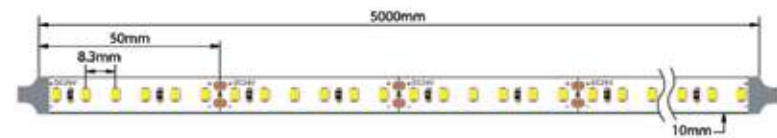

-LED STRIP 2400K 12W/M CRI 90

Code	IP	Kelvin	CRI	Watt	Lumen/M
LS05	20	2400	90	12W/M	1200

Lumen Efficiency 100lm/w
SDCM 3
Ra 90
LEDs/m 120
Voltage DC24V
Width 10mm
Unit cut 50mm
Life Span 20000H
Waterproof Rate IP20

*5 Years Guarantee when combined with OSRAM drivers

Dimming Options

1. DALI Dimming : Dali Driver 24V Channel 1+Switch Dali MCU . Suitable with Drivers to Page : 618-619 , 621
2. BLUETOOTH Dimming : Element Driver 24V+OT BLE (CASAMBI App) . Suitable with Drivers to Page : 620
3. PHASECUT Dimming : Suitable with PhaseCut Drivers to Page : 620
4. 1-10 Dimming : 1-10 Driver 24V+Switch MCU 1-10 . Suitable with 1-10V Drivers to Page : 619
5. PUSH BUTTON Dimming : Dali Driver 24V Channel 1 to Page : 618