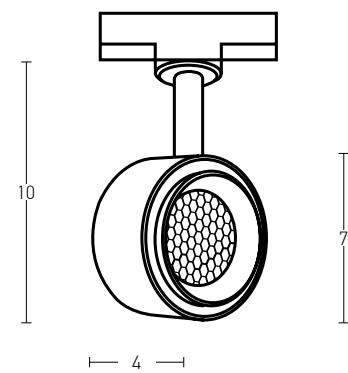

Power 8W
Input 220-240V, 50/60Hz
Color Temperature 3000K
Lumen 600Lm
Cri 80
Dimensions Ø: 7cm L: 4cm H: 10cm
Beam Angle 36°
Dimmable Triac ☐
Material Aluminium
Special Feature 3 Phase Track Light
Included Honeycomb
Color Sandy Black / **Code Z 65644T-B**
Color Sandy White / **Code Z 65644T-W**