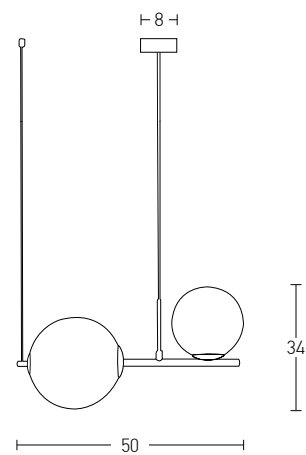

Bulb 2xE27
Power MAX 15W
Input 220-240V, 50/60Hz
Dimensions L: 50cm W: 25cm H: 34cm
Base Ø: 8cm H: 3cm
Material Metal - Opal Glass
Special Feature 200cm Cable Adjustable
Opal Glass Ø: 25cm / Ø: 20cm
Color Gold Matt / **Code 1997**