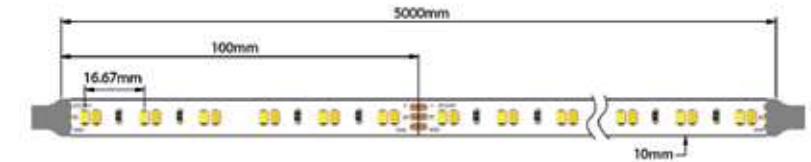

-LED STRIP TW(2700K-6500K) CRI 90

Code	IP	Kelvin	CRI	Watt	Lumen/M
		2700	90	12W/M	816
LS06	20	6500	90	12W/M	1050
		2700+6500	90	24W/M	1866

Lumen Efficiency 78lm/w
SDCM 3
Ra 90
LEDs/m 120
Voltage DC24V
Width 10mm
Unit cut 100mm
Life Span 20000H
Waterproof Rate IP20

*5 Years Guarantee when combined with OSRAM drivers

Dimming Options

1. DALI Dimming : Dali Driver 24V Channel 4 DT8+Switch Dali MCU TW . Suitable with Drivers to Page : 618-619 , 621
2. BLUETOOTH Dimming : Dali ELEMENT Driver 24V +OT BLE (CASAMBI App) . Suitable with Drivers to Page : 620