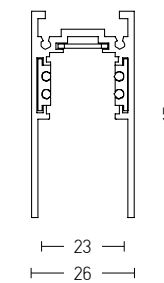

Track Code	Size	Color	Corner Code	Plane	Color
2082B-1	1m	Sandy Black	2082B-C1	Vertical	Sandy Black
2082W-1	1m	Sandy White	2082W-C1	Vertical	Sandy White
2082B-2	2m	Sandy Black	2082B-C2	Horizontal	Sandy Black
2082W-2	2m	Sandy White	2082W-C2	Horizontal	Sandy White
2082B-3	3m	Sandy Black			
2082W-3	3m	Sandy White			

Notice : For corners type C1 required also to order 20105 and for type C2 20104