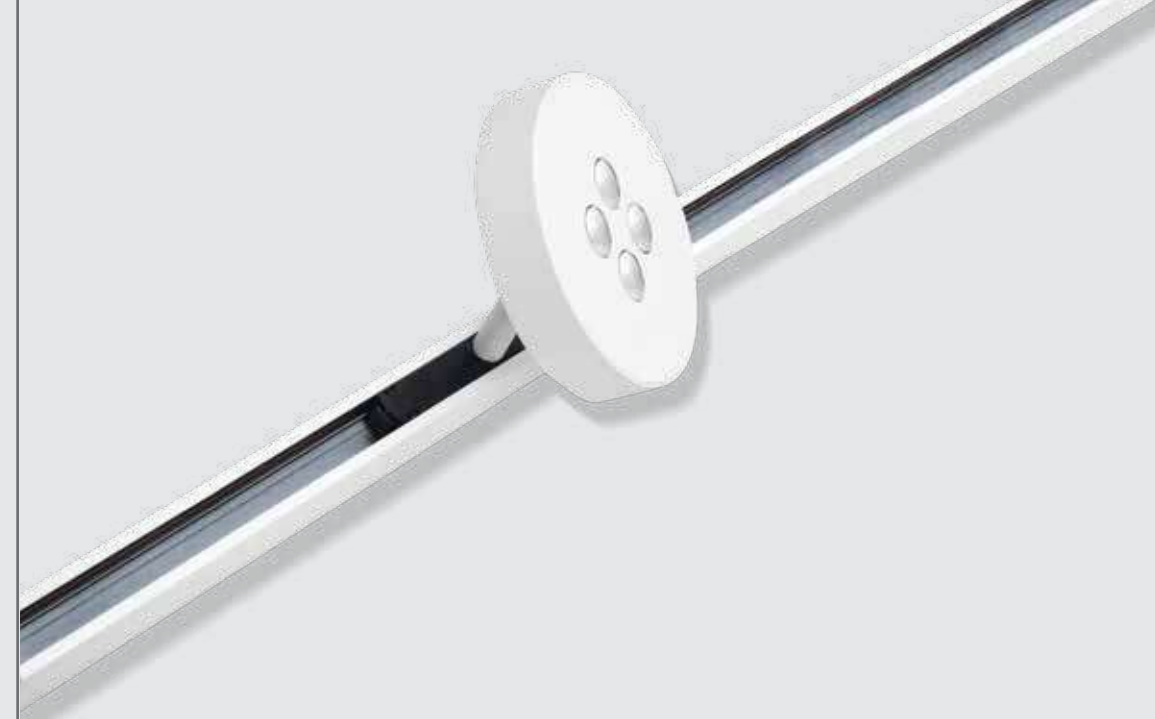

# Architectural Lighting

We Design Unique Lighting

**4.8**  
VOLT  
**MAGNETIC  
SYSTEM**

COLOR VARIETY UPON REQUEST

SMART CONTROLS

SAVING ENERGY

SLIM LUMINAIRES

CUSTOMIZE  
ARCHITECTURAL LIGHTING