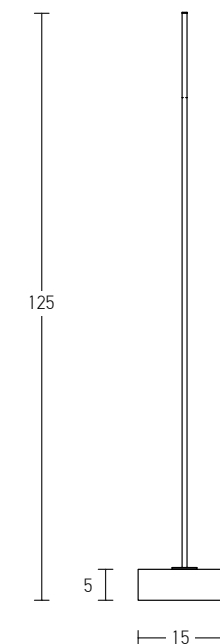

Power 15W
Input 220-240V, 50/60Hz
Color Temperature 3000K
Lumen 1200Lm
Cri 80
Dimensions H: 125cm
Base L: 15cm W: 15cm H: 5cm
Non Dimmable ☒
Material Aluminium - Wood
Special Feature 120cm Cable Available
Movable
Color Black - Wooden Base / **Code 20147**