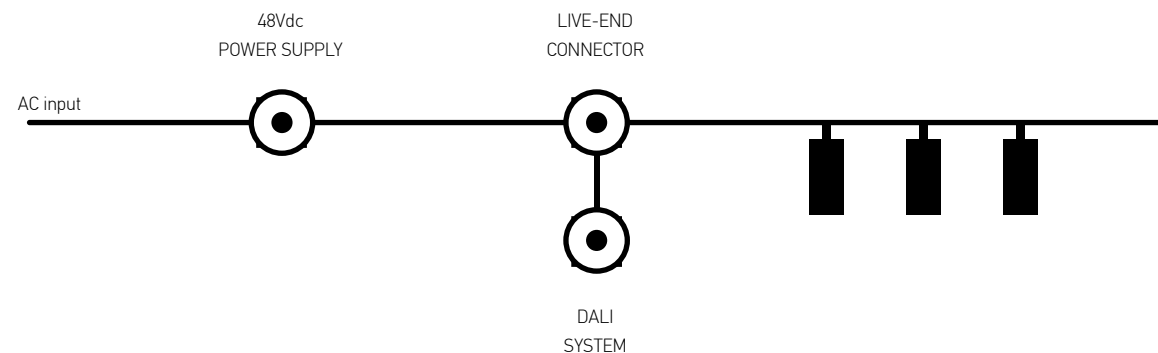

CASAMBI READY wireless control for DALI luminaires

The Zambelis 48V tracks are compatible with CASAMBI control system, which permits bidirectional communication between control device and luminaires, making it possible for the user to create scenes, regulate the system from smart devices, etc.

With the CASAMBI control system and its Control wireless variants, the user has total control over the installation, with all the features available in low voltage alternatives. The 48V system does not mean relinquishing the leading edge in control for architectural lighting.

Power by : **CASAMBI**
Available App on :