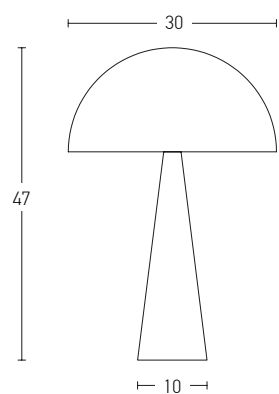

Bulb	1xE27
Power	MAX 25W
Input	220-240V, 50/60Hz
Dimensions	Ø: 30cm H: 47cm
Base	Ø: 10cm H: 30cm
Material	Metal
Special Feature	150cm Cable Available
Color	Black Matt / Code 20210
Color	Gold Matt / Code 20211