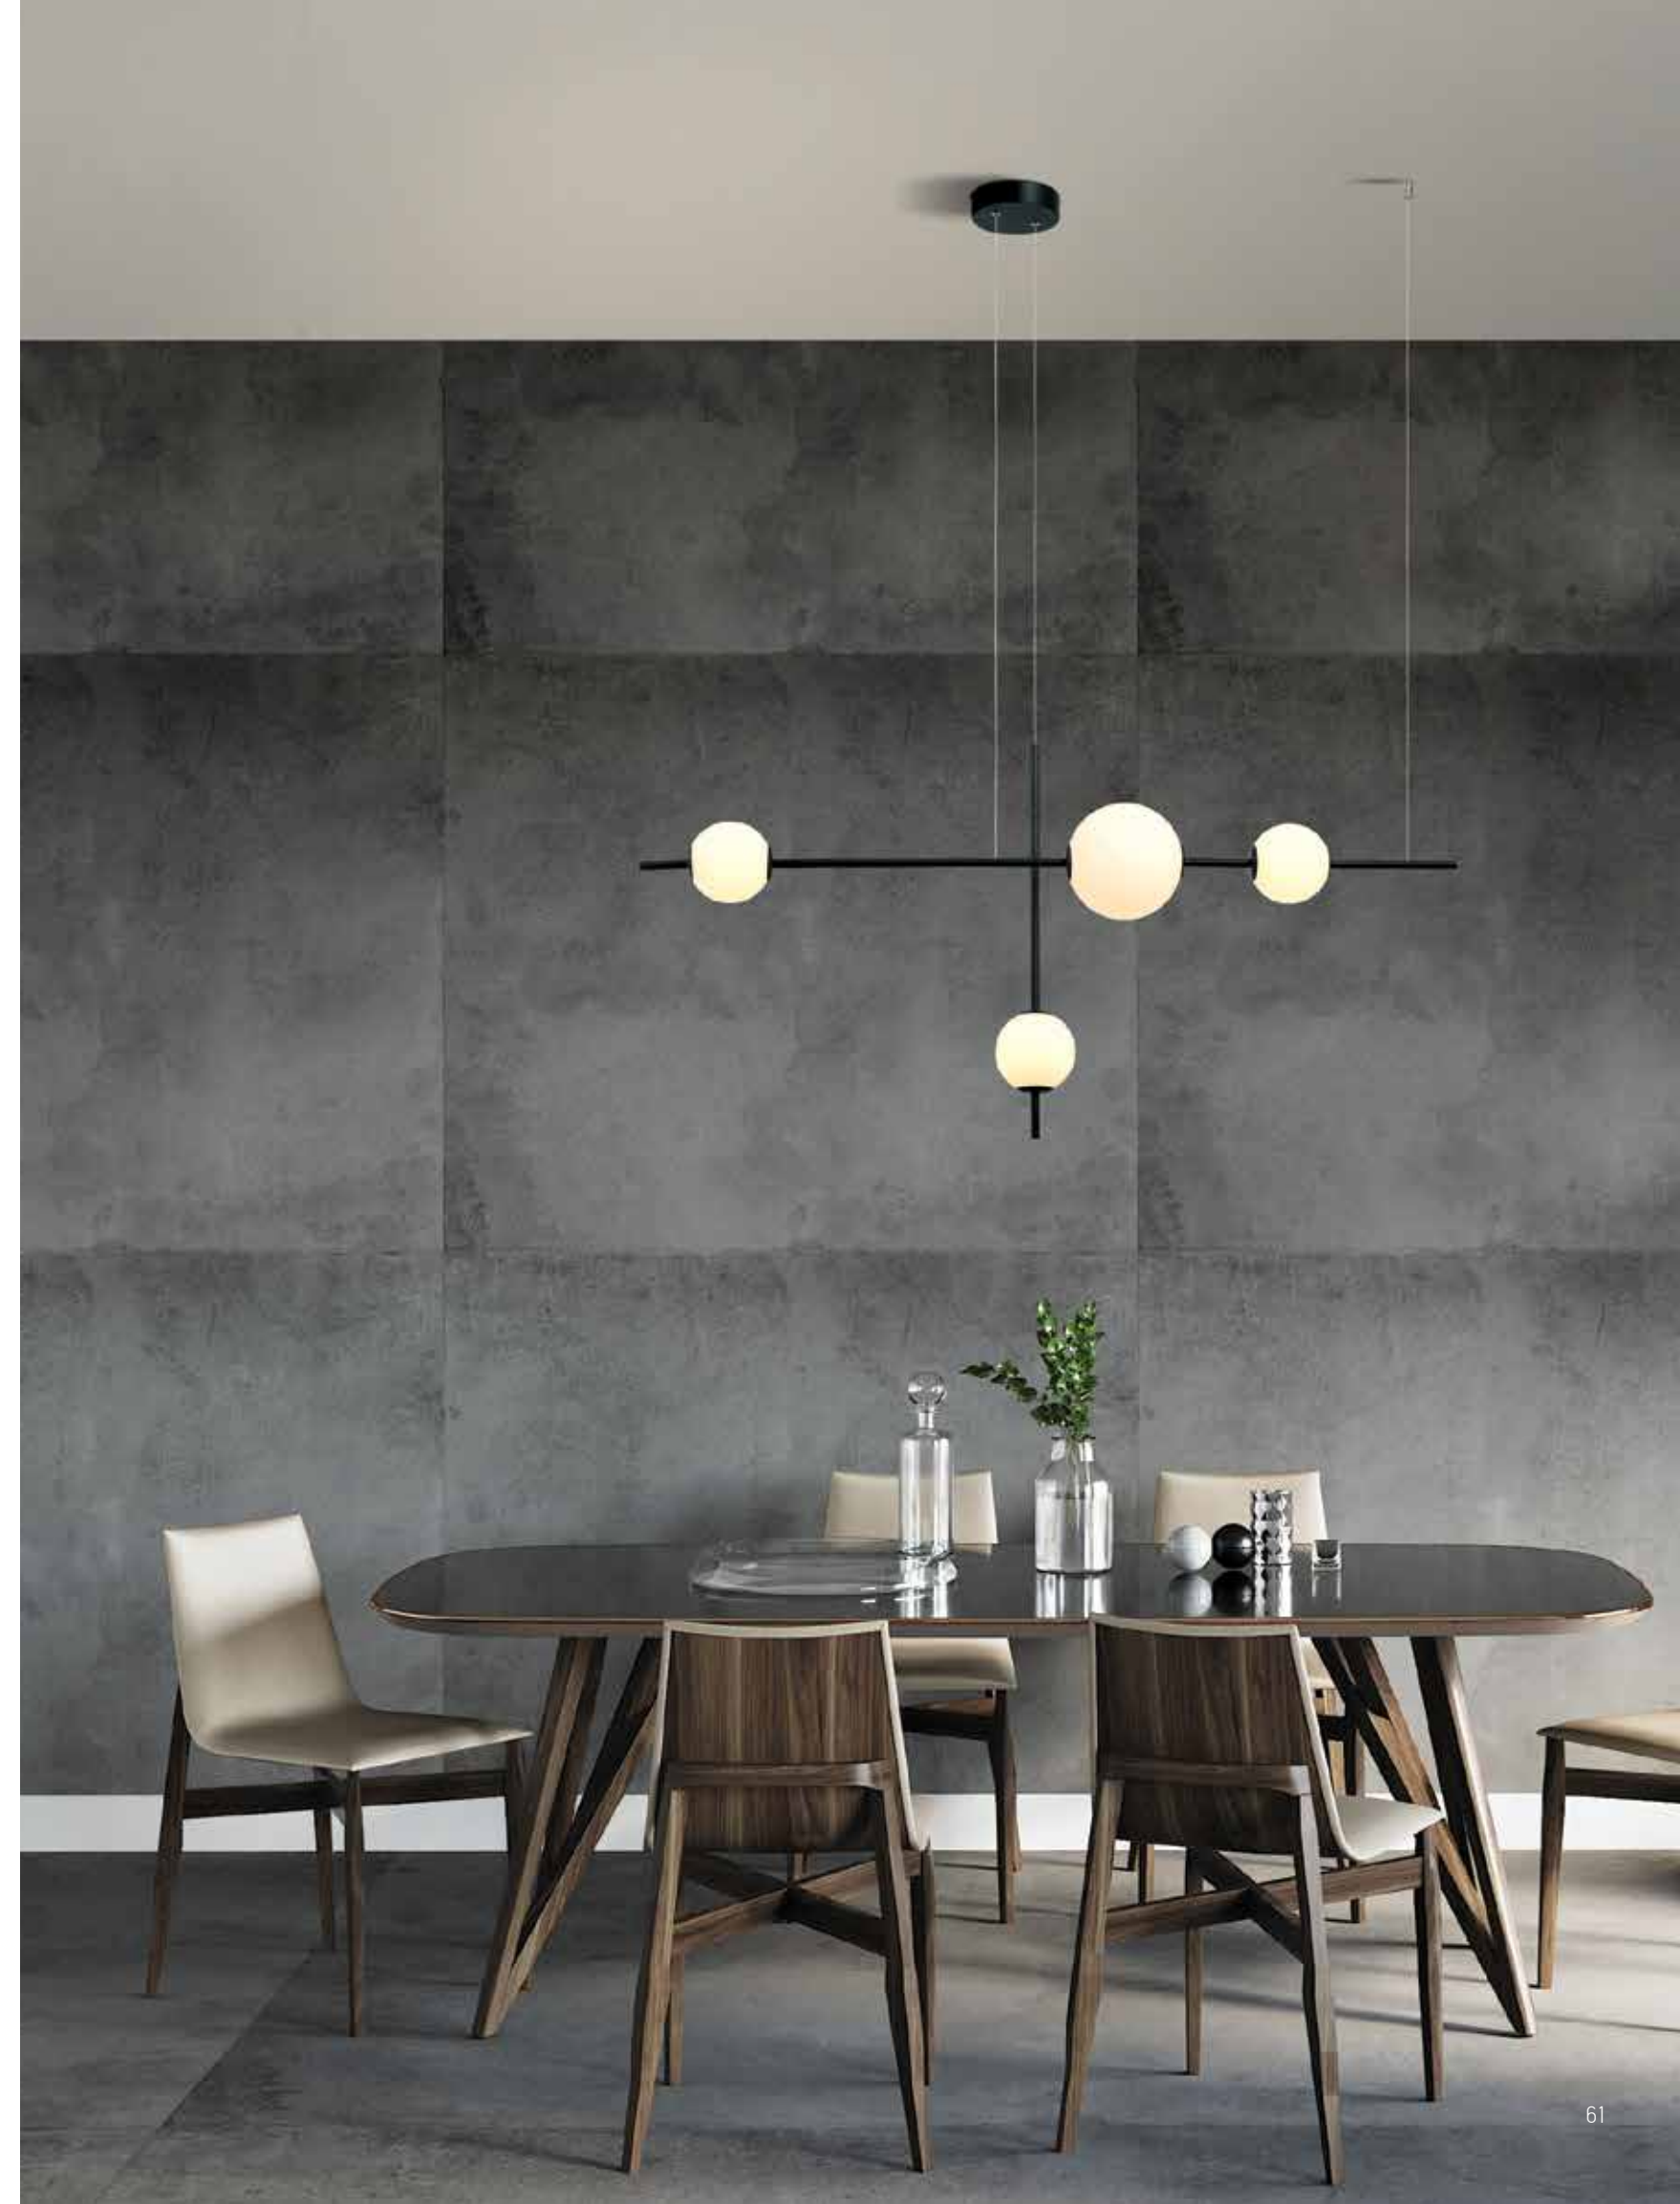

Power 18W
Input 220-240V, 50/60Hz
Color Temperature 3000K
Lumen 1440Lm
Cri 80
Dimensions L: 110cm H: 205cm
Base Ø: 13cm H: 3.2cm
Dimmable ☉
Material Metal - Opal Glass
Special Feature Step Dimming 10%-40%-100%

Glass Ø: 16cm
Glass Ø: 11cm

Color Black Matt / **Code 20131**

Power 12W
Input 220-240V, 50/60Hz
Color Temperature 3000K
Lumen 960Lm
Cri 80
Dimensions H: 78cm
Non Dimmable ☒
Material Metal - Opal Glass
Special Feature 140cm Cable Adjustable

Glass Ø: 16cm
Glass Ø: 11cm

Color Black Matt / **Code 20132**