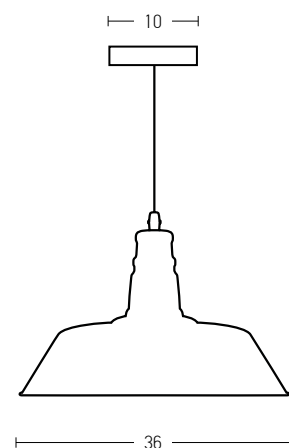

Bulb 1xE27
Power MAX 40W
Input 220-240V, 50/60Hz
Dimensions Ø: 36cm H: 21cm
Base Ø: 10cm H: 2cm
Material Aluminium
Special Feature 150cm Cable Adjustable
Color Black Matt - White / **Code 1495**