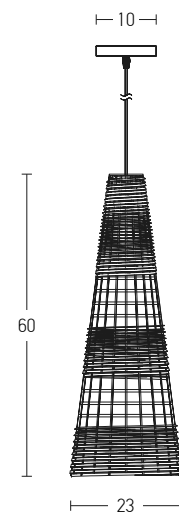

Bulb 1xE27
Power MAX 40W
Input 220-240V, 50/60Hz
Dimensions Ø: 23cm H: 60cm
Base Ø: 10cm H: 2cm
Material Metal - Bamboo
Special Feature 200cm Cable Adjustable
Color Natural / **Code 20154**

Suggested Trimless Canaby **Code 20144**