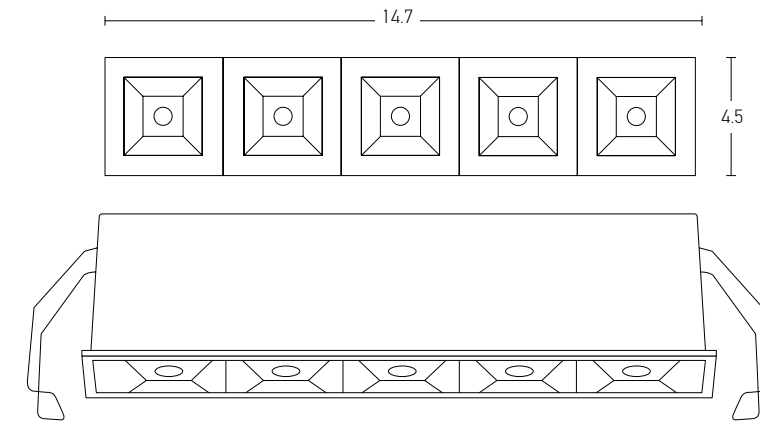

Power 11W
Input 220-240V, 50/60Hz
Color Temperature 3000K
Lumen 770Lm
Cri 90
Dimensions L: 14.7cm W: 4.5cm H: 5cm
Cutting Hole 13.5 x 3.5cm
Beam Angle 30°
Non Dimmable ☒
Material Aluminium
Depth Required 5.5cm
Driver Included (600mA)
Color Sandy White - Black / **Code S086**