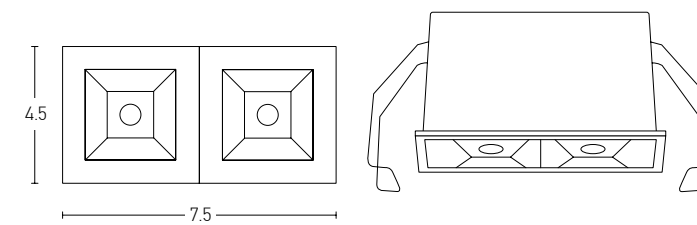

Power 5W
Input 220-240V, 50/60Hz
Color Temperature 3000K
Lumen 350Lm
Cri 89.6
Dimensions L: 7.5cm W: 4.5cm H: 5cm
Cutting Hole 6.5 x 3.5cm
Beam Angle 30°
Non Dimmable ☒
Material Aluminium
Depth Required 5.5cm
Driver Included (350mA)
Color Sandy White - Black / **Code S085**