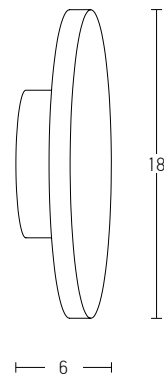

Power 6W
Input 220-240V, 50/60Hz
Color Temperature 3000K
Lumen 420Lm
Cri 80
Dimensions Ø: 18cm L: 6cm
Non Dimmable ☒
Material Metal - Brass - Acrylic
Color Brushed Brass / **Code 20349**