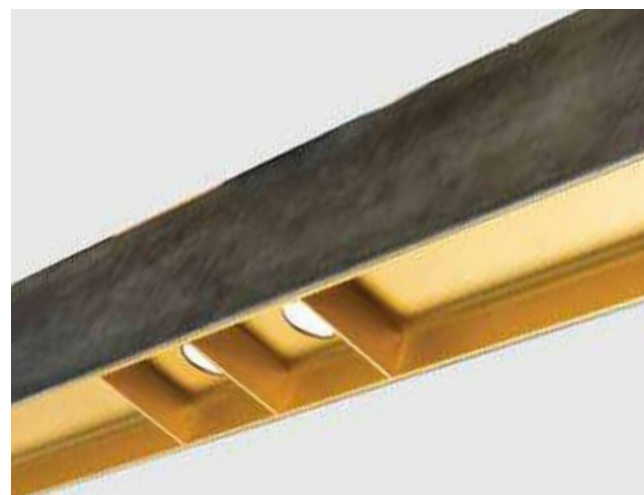

Power 45W
Input 220-240V, 50/60Hz
Color Temperature 3000K
Lumen 6300Lm
Cri 80
Dimensions L: 142cm W: 4.8cm H: 7.8cm
Base Ø: 8cm H: 2cm
Non Dimmable ☒
Material Aluminium - PC Diffuser
Special Feature 200cm Cable Adjustable
Optional Dimming DALI
Color Old Steel / **Code 17210**

Power 18W + 36W
Input 220-240V, 50/60Hz
Color Temperature 3000K
Lumen 7560Lm
Cri 80
Dimensions L: 142cm W: 4.8cm H: 7.8cm
Base Ø: 8cm H: 2cm
Non Dimmable ☒
Material Aluminium
Special Feature 200cm Cable Adjustable
Optional Dimming DALI
Color Copper Rusty - Sandy Black / **Code 17211-CB**
Old Steel - Gold Matt / **Code 17211-OG**