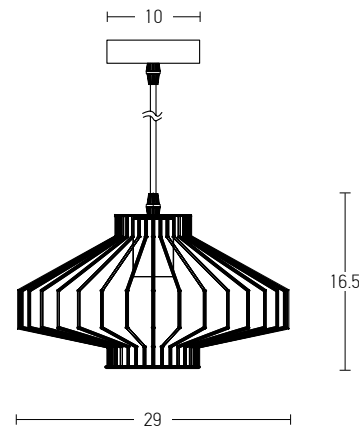

Indoor Led Lighting

Bulb 1xE27
Power MAX 40W
Input 220-240V, 50/60Hz
Dimensions Ø: 29cm H: 16.5cm
Base Ø: 10cm H: 2cm
Material Metal
Special Feature 120cm Cable Adjustable
Color Black Matt / **Code 1676**