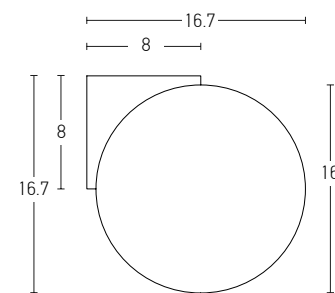

Bulb 1xG9 Led
Power MAX 7W
Input 220-240V, 50/60Hz
Dimensions L: 16.7cm W: 16cm H: 16.7cm
Base L: 8cm W: 3cm H: 8cm
Material Aluminium - Opal Glass
Special Feature IP 44
Color Brushed Brass / **Code 20149**