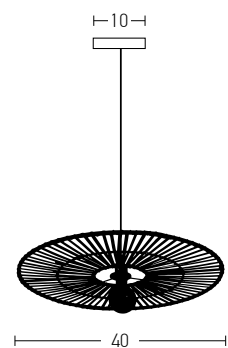

Bulb 1xE27
Power MAX 40W
Input 220-240V, 50/60Hz
Dimensions Ø: 80cm H: 1.5cm
Base Ø: 10cm H: 2cm
Material Metal - Bamboo
Special Feature 150cm Cable Adjustable
Color White - Natural Bamboo / **Code 19106**

Bulb 1xE27
Power MAX 40W
Input 220-240V, 50/60Hz
Dimensions Ø: 60cm H: 1.5cm
Base Ø: 10cm H: 2cm
Material Metal - Bamboo
Special Feature 150cm Cable Adjustable
Color Black - Natural Bamboo / **Code 19104**

Bulb 1xE27
Power MAX 40W
Input 220-240V, 50/60Hz
Dimensions Ø: 40cm H: 1.5cm
Base Ø: 10cm H: 2cm
Material Metal - Bamboo
Special Feature 150cm Cable Adjustable
Color White - Natural Bamboo / **Code 19107**
Color Black - Natural Bamboo / **Code 19105**