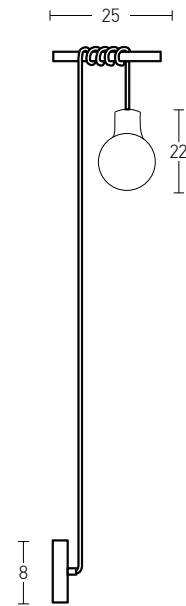

Bulb 1xG9 Led
Power MAX 9W
Input 220-240V, 50/60Hz
Dimensions Ø: 12cm H: 22cm L: 25cm
Base Ø: 8cm H: 2cm
Material Metal - Brass - Opal Glass
Special Feature 200cm Cable Adjustable
Opal Glass Ø: 12cm
Color Black Matt - Brass / **Code 19208**