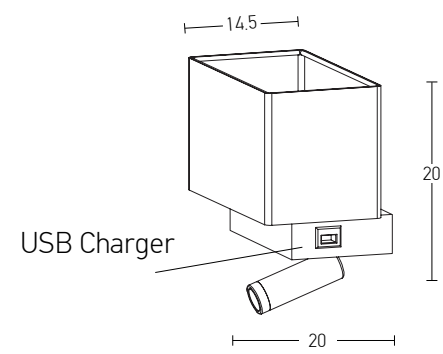

Led 3W
Bulb 1x E27
Power MAX 40W
Input 220-240V, 50/60Hz
Color Temperature 3000K
Lumen 240Lm
Dimensions L: 25cm W: 17cm H: 28cm
Base Ø: 12cm H: 2.5cm
Non Dimmable ☒
Switch 2/ Switch On-Off
Material Metal - Aluminium - Fabric Shade
Special Feature Shade Ø: 17cm H: 14.5cm
Stick Ø: 2.8cm L: 36cm
Color Black Matt / **Code H57**

Led 3W
Bulb 1x E27
Power MAX 40W
Input 220-240V, 50/60Hz
Color Temperature 3000K
Lumen 240Lm
Cri 80
Dimensions L: 14.5cm W: 20cm H: 20cm
Non Dimmable ☒
Switch 2 On/Off
Material Metal - Aluminium - Fabric Shade
Special Feature USB Charger
Shade L: 12cm W: 20cm H: 11cm
Stick Ø: 2.8cm H: 8.5cm
Color Black Matt / **Code H59**