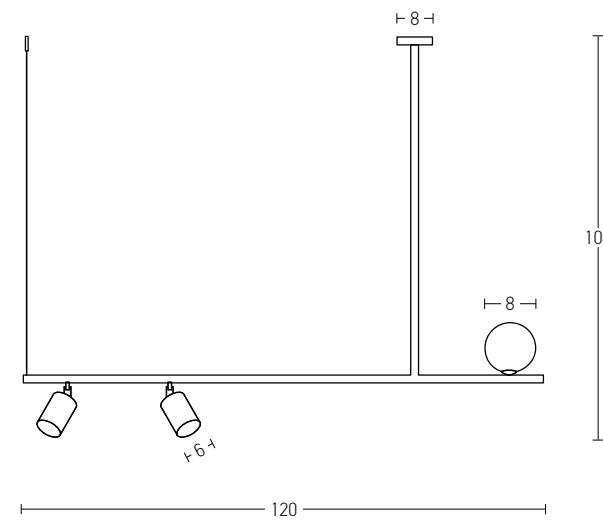

Bulb 2xGU10 , 1xG9 Led
Power MAX 25W , MAX 9W
Input 220-240V, 50/60Hz
Dimensions L: 120cm W: 8cm H: 100cm
Material Metal - Brass - Opal Glass
Special Feature Standard Length
Opal Glass Ø: 8cm
Color Black Matt - Brass / **Code 18130**