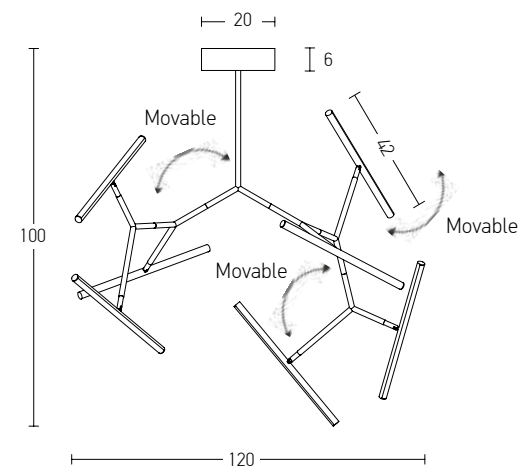

Power	68W
Input	220-240V, 50/60Hz
Color Temperature	3000K
Lumen	5440Lm
Cri	80
Dimensions	L: 120cm W: 50cm H: 100cm
Base	Ø: 20cm H: 6cm
Dimmable Triac	☉
Material	Aluminium - Silicon
Special Feature	Profile 42cm . Ø: 2cm
Color	Sandy Black - Gold / Code 2072
Color	Gold Matt / Code 2073