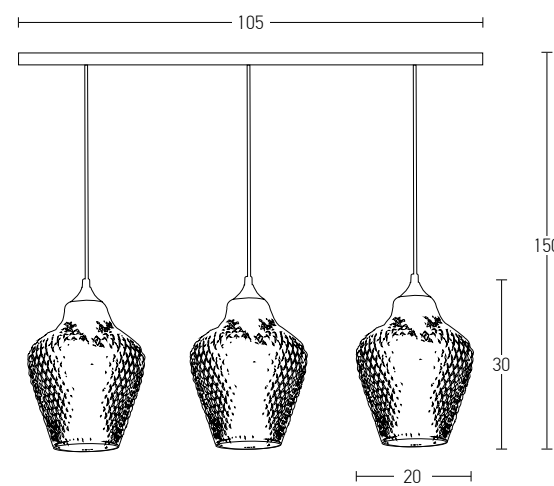

Bulb 1xE27
Power MAX 40W
Input 220-240V, 50/60Hz
Dimensions Ø: 20cm H: 30cm
Base Ø: 12cm H: 2.5cm
Material Metal - Glass
Special Feature 200cm Cable Adjustable
Color Clear Glass - Brass - Black Matt / **Code 19125**