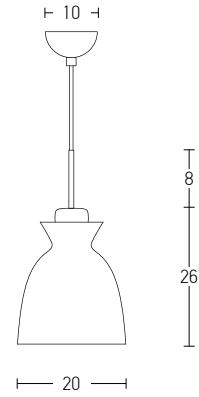

Bulb 1xE27
Power MAX 40W
Input 220-240V, 50/60Hz
Dimensions Ø: 20cm H: 26cm
Base Ø: 10cm H: 4.5cm
Material Metal - Aluminium - Wood
Special Feature 150cm Cable Adjustable
Color Green Matt / **Code 180065**