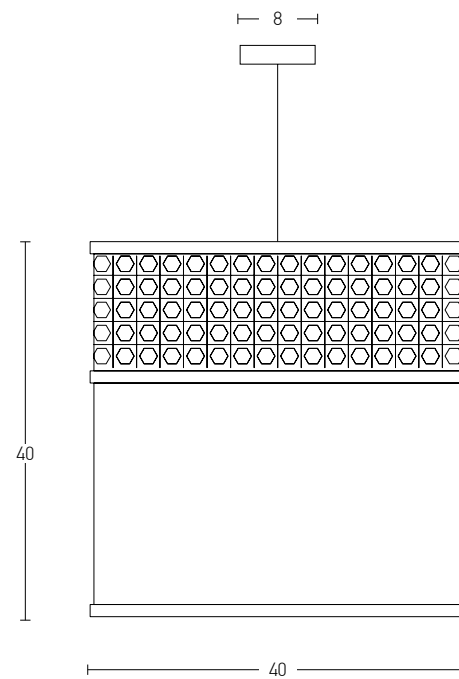

Bulb 1xE27  
 Power MAX 25W  
 Input 220-240V, 50/60Hz  
 Dimensions Ø: 40cm H: 40cm  
 Base Ø: 8cm H: 2cm  
 Material Metal - Bush - Burlap  
 Special Feature 150cm Cable Adjustable  
 Color Natural / **Code 20354**