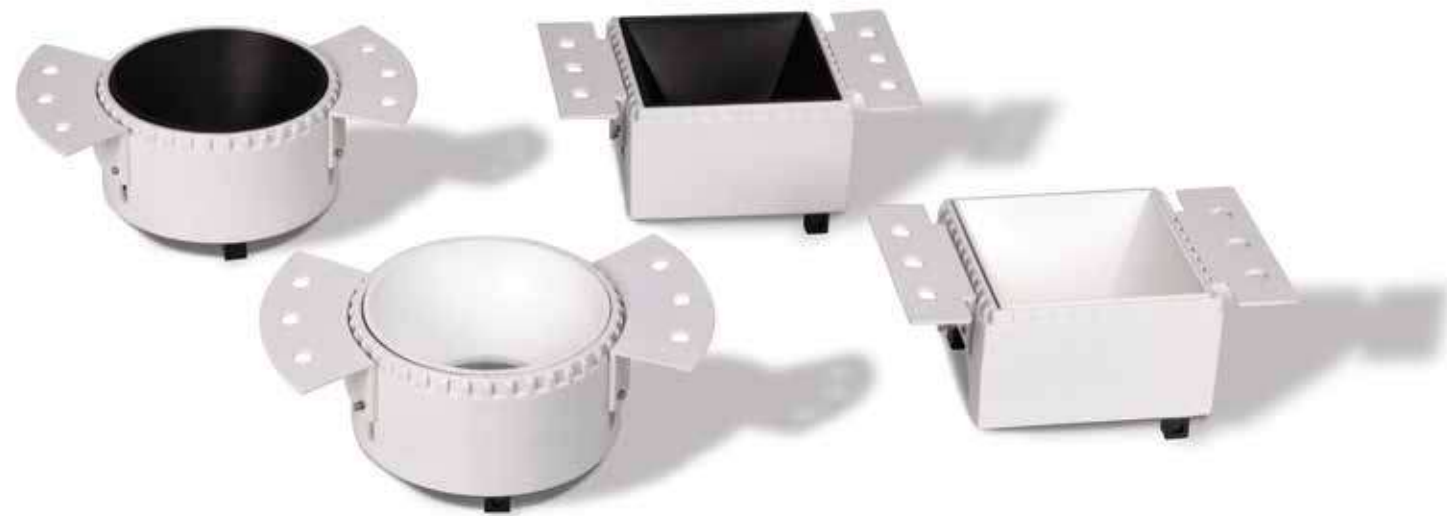

Down Light
Dimensions Ø: 8.5cm H: 4.2cm
Cutting Hole Ø: 8.5cm
Material Aluminium - Plastic Reflector
Depth Required 10cm
Color Sandy White - Black Reflector / **Code S089**
Color Sandy White - White Reflector/ **Code S088**