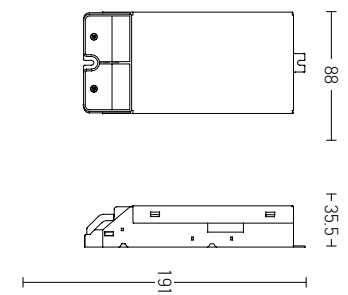

Remote Driver 150W
48V
5Years Guarantee
ON-OFF / **Code 20297**
DALI KIT / **Code 20299**
PUSH BUTTON KIT / **Code 20302**
BLUETOOTH KIT / **Code 20305**