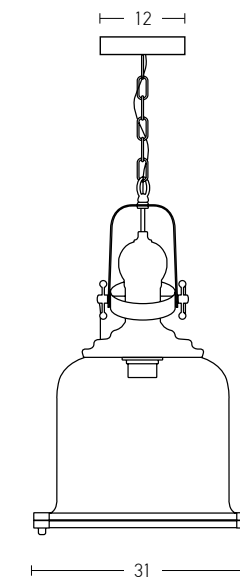

Bulb	1xE27
Power	MAX 40W
Input	220-240V, 50/60Hz
Dimensions	Ø: 31cm H: 43cm
Base	Ø: 12cm H: 2.5cm
Material	Metal - Glass
Special Feature	200cm Cable / Chain Adjustable
Color	Bronze / Code 16106