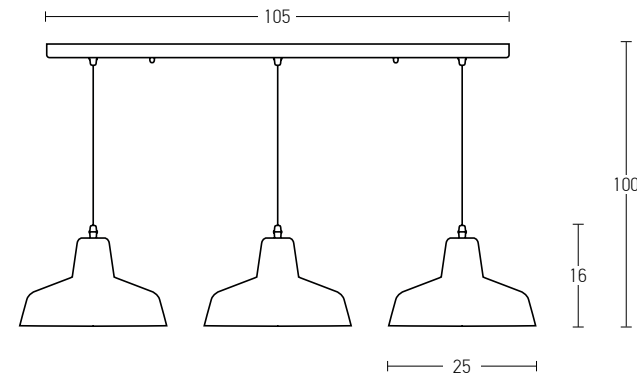

Bulb 3xE27
Power MAX 40W
Input 220-240V, 50/60Hz
Dimensions L: 105cm H: 100cm
Base W: 105cm W: 6.5cm H: 2.7cm
Material Concrete
Special Feature 85cm Cable Adjustable
Color Concrete - Black Matt Base / **Code 1653**