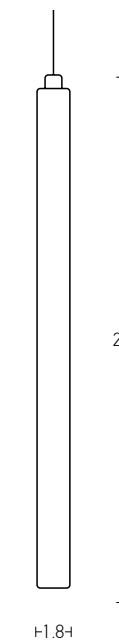

Power 3W
Input 220-240V, 50/60Hz
Color Temperature 2700K
Lumen 150Lm
Cri 80
Dimensions Ø: 1.8cm H: 28cm
Base Ø: 8cm H: 3cm
Non Dimmable ☒
Material Aluminium - Diffuser
Special Feature 130cm Cable Adjustable

Color Black Matt / **Code 17009**

Suggested Trimless Canopy **Code 20144**