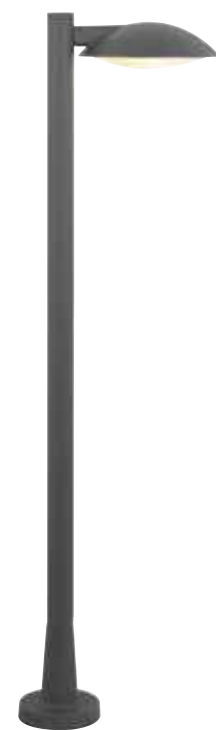

Power 12W
Input 220-240V, 50/60Hz
Color Temperature 3000K
Lumen 1080Lm
Cri 80
IP 54
Dimensions Ø: 20cm L: 30.2cm H: 100cm
Material Aluminium - PC Diffuser
Color Graphite / **Code E174**