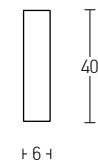

Bulb 1xGU10
Power MAX 40W
Input 220-240V, 50/60Hz
Dimensions Ø: 6cm H: 40cm
Material Aluminium
Color White Matt / **Code 1567-W**
Color Black Matt / **Code 1567-B**