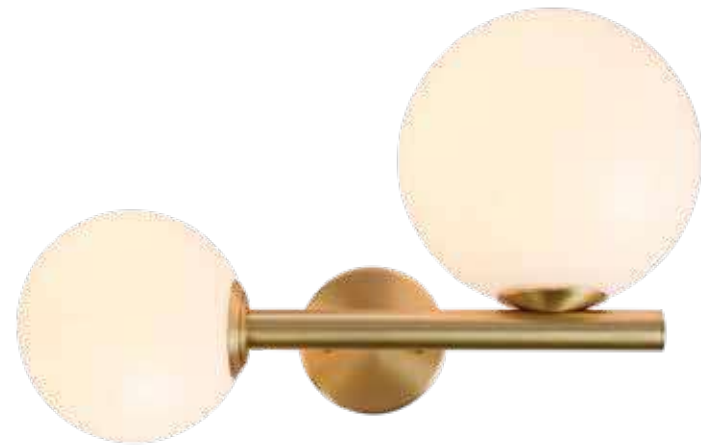

Bulb 1xE14 / 1xG9
Power MAX 15W
Input 220-240V, 50/60Hz
Dimensions L: 17.5cm W: 33cm H: 21cm
Base Ø: 8cm H: 3cm
Material Metal - Opal Glass
Special Feature Opal Glass Ø: 15cm / Ø: 10cm
Color Gold Matt / **Code 1995**