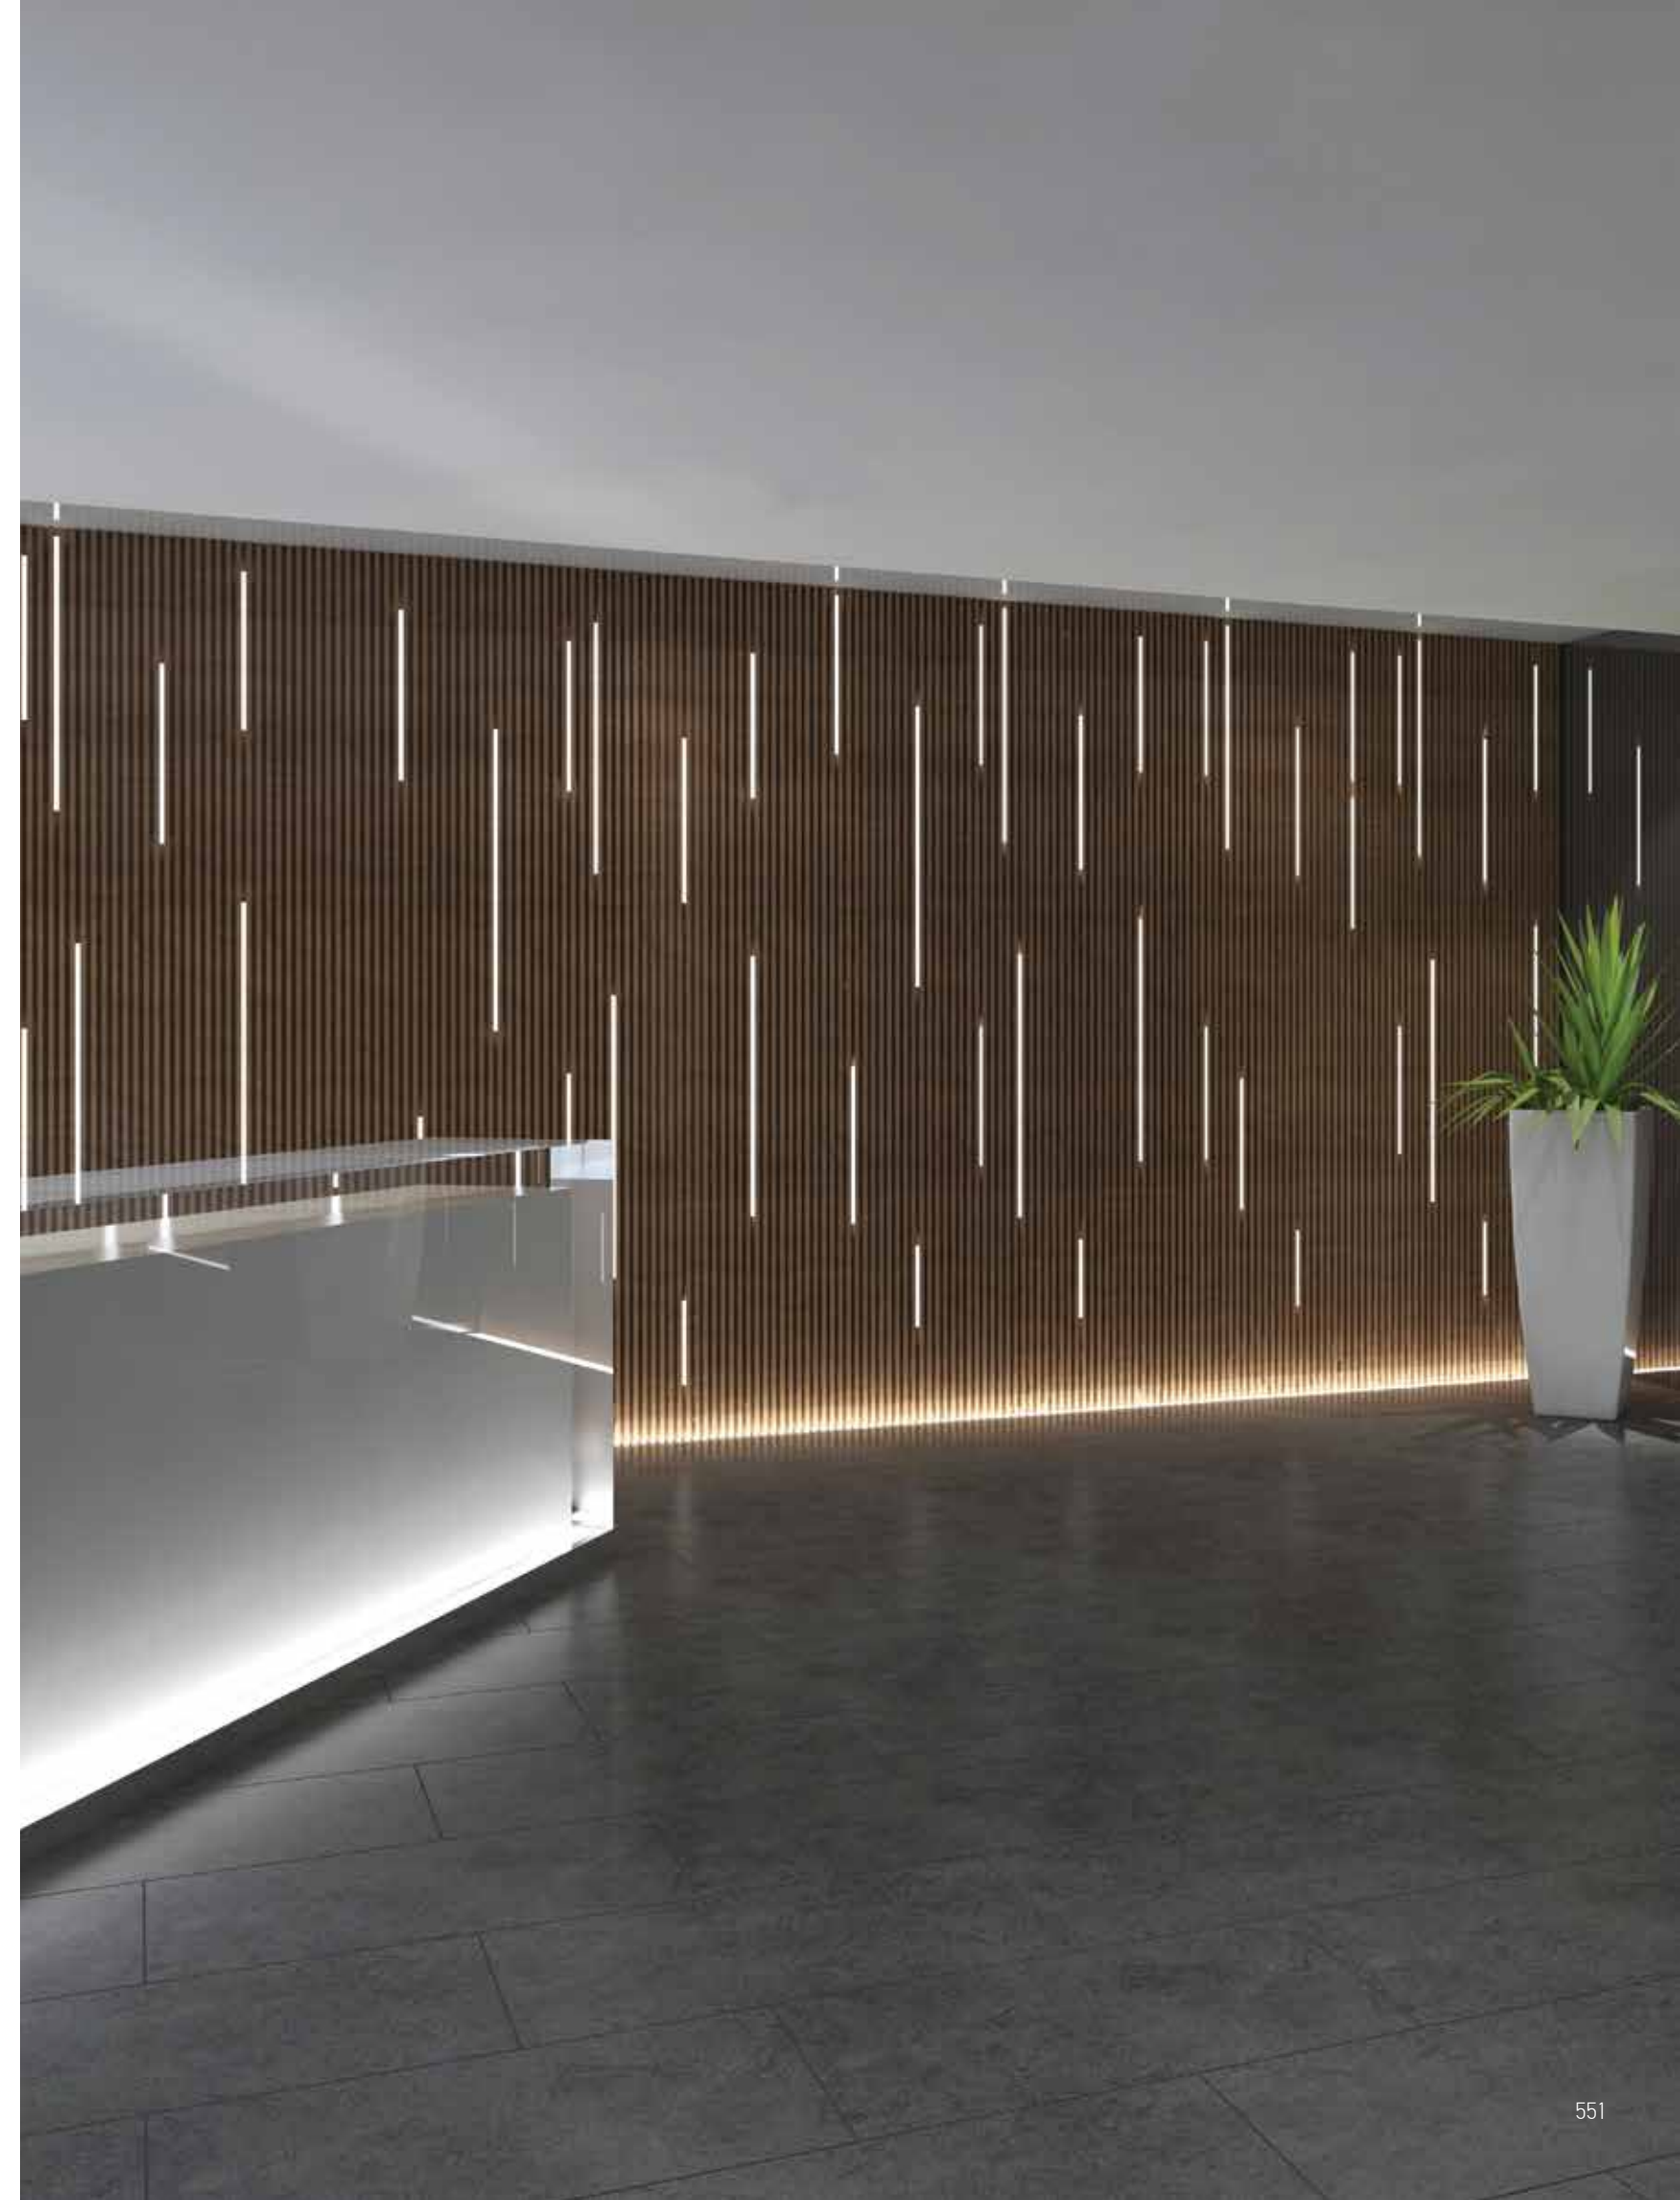

Guide to Create your Code by Choosing : 34 - Length - Driver - Kelvin - Set - Body Color

**LED circle** luminaire, made of a curved extruded aluminium, power-coated with fine sandy finish. Designed for ceiling/pendant mounting, providing direct light emission through satined polycarbonate for an almost homogeneous emission of light. Luminaire equipped with the latest generation of well known **LED** boards. Driver **ON/OFF**