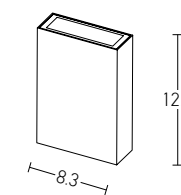

Power 2x2W
Input 220-240V, 50/60Hz
Color Temperature 3000K
Lumen 320Lm
Cri 80
IP 65
Dimensions L: 3cm W: 8.3cm H: 12.3cm
Material ABS - PC Diffuser
Color White / **Code E216**