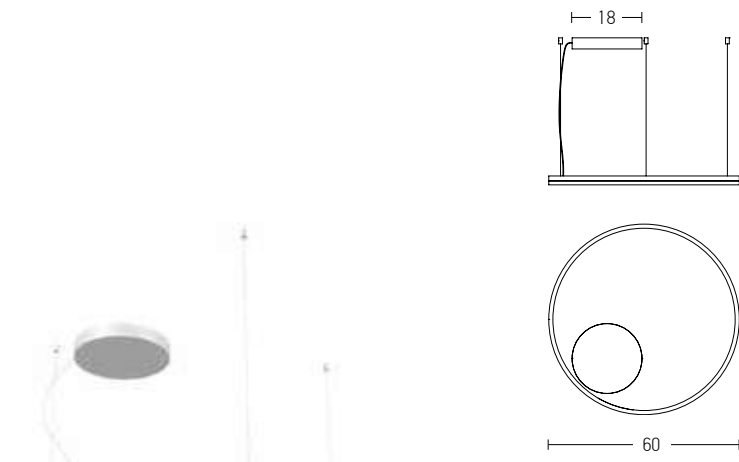

Power 42W
Input 220-240V, 50/60Hz
Color Temperature 3000K
Lumen 3360Lm
Cri 80
Dimensions Ø: 60cm H: 200cm
Base Ø: 18cm H: 5cm
Dimmable Triac ☐
Material Aluminium - Acrylic
Special Feature 200cm Cable Adjustable
Color Black Matt / **Code 20260**
White Matt / **Code 20261**

Power 55W
Input 220-240V, 50/60Hz
Color Temperature 3000K
Lumen 4400Lm
Cri 80
Dimensions Ø: 80cm H: 200cm
Base Ø: 25cm H: 5cm
Dimmable Triac ☐
Material Aluminium - Acrylic
Special Feature 200cm Cable Adjustable
Color Black Matt / **Code 20262**
White Matt / **Code 20263**

Power 84W
Input 220-240V, 50/60Hz
Color Temperature 3000K
Lumen 6720Lm
Cri 80
Dimensions Ø: 120cm H: 200cm
Base Ø: 28cm H: 5cm
Dimmable Triac ☐
Material Aluminium - Acrylic
Special Feature 200cm Cable Adjustable
Color Black Matt / **Code 20264**
White Matt / **Code 20265**