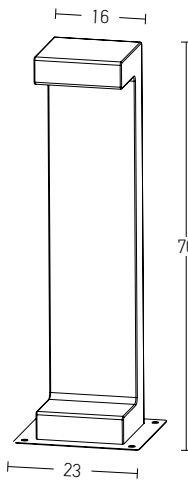

Power 8W
Input 220-240V, 50/60Hz
Color Temperature 3000K
Lumen 720Lm
Cri 80
IP 54
Dimensions L: 16cm W: 15cm H: 70cm
Base L: 23cm W: 21cm
Material Concrete
Color Natural Concrete / **Code E192**