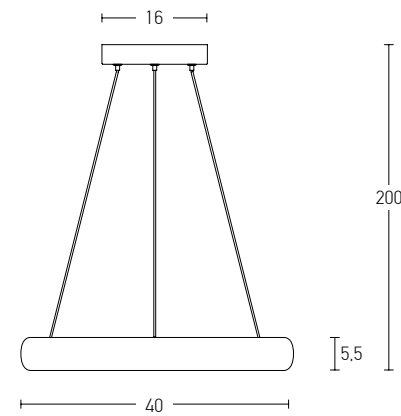

Indoor Led Lighting

Power 30W
Input 220-240V, 50/60Hz
Color Temperature 3000K
Lumen 2400Lm
Cri 80
Dimensions Ø: 40cm H: 5.5cm
Base Ø: 16cm H: 3.5cm
Dimmable Triac ☐
Material Aluminium - Acrylic
Special Feature 200cm Cable Adjustable
Color Sandy Black / **Code 2044**
Color Sandy White / **Code 2045**
Color Brushed Gold Matt / **Code 2046**
Color Brushed Coffee / **Code 2047**