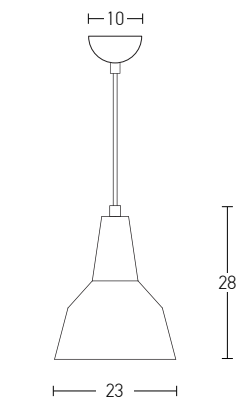

Bulb 1xE27
Power MAX 40W
Input 220-240V, 50/60Hz
Dimensions Ø: 23cm H: 28cm
Base Ø: 10cm H: 4.5cm
Material Aluminium - Wood
Special Feature 150cm Cable Adjustable
Color Black Matt / **Code 180088**
Color White Matt / **Code 180086**

Suggested Trimless Canopy **Code 20144**