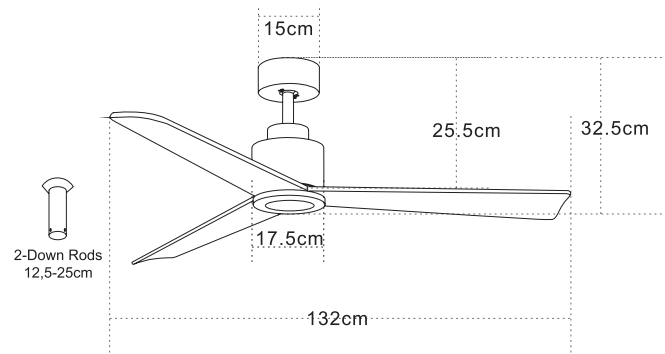

Led Light Source Without Light  
Input 220-240V, 50/60Hz  
dB 23  
Dimensions 64" Ø: 163cm H: 37.5-50cm  
Air Flow 178m<sup>3</sup> min  
Night Mode Time Setting 1h / 2h / 4h / 8h  
Material Metal - ABS  
Special Feature 2 Down Rods 12.5-25cm  
Summer Function  
Motor Feature AC Motor 70W  
3 Speeds  
Color Black Matt - Black Blades / **Code 20258**