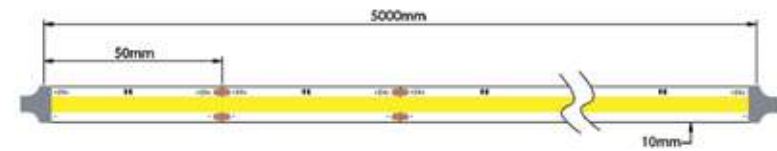

-LED STRIP COB 5w + 10w CRI 90

Code	IP	Kelvin	CRI	Watt	Lumen/M
LS01	20	2700	90	5W/M	510
LS02	20	2700	90	10W/M	950
LS03	20	3000	90	10W/M	1000
LS04	20	4000	90	10W/M	1105

Lumen Efficiency 110lm/w
SDCM 3
Ra 90
SMD Type COB
LEDs/m 480
Voltage DC24V
Width 10mm
Unit cut 50mm
Life Span 20000H
Waterproof Rate IP20

*5 Years Guarantee when combined with OSRAM drivers

Dimming Options

1. DALI Dimming : Dali Driver 24V Channel 1+Switch Dali MCU . Suitable with Drivers to Page : 618-619 , 621
2. BLUETOOTH Dimming : Element Driver 24V+OT BLE (CASAMBI App) . Suitable with Drivers to Page : 620
3. PHASECUT Dimming : Suitable with PhaseCut Drivers to Page : 620
4. 1-10 Dimming : 1-10 Driver 24V+Switch MCU 1-10 . Suitable with 1-10V Drivers to Page : 619
5. PUSH BUTTON Dimming : Dali Driver 24V Channel 1 to Page : 618