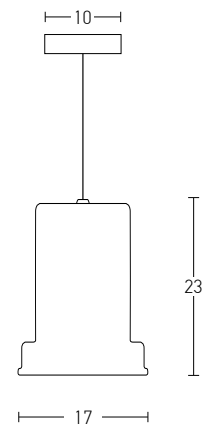

Bulb 1xE27
Power MAX 40W
Input 220-240V, 50/60Hz
Dimensions Ø: 17cm H: 23cm
Base Ø: 10cm H: 2.5cm
Material Concrete
Special Feature 120cm Cable Adjustable
Color Concrete - Chrome Base / **Code 1580**