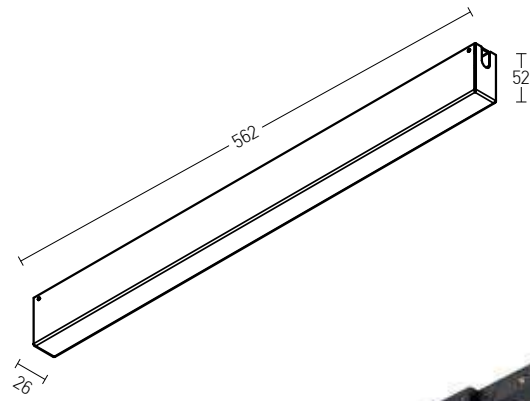

Ceiling Drivers

Surface Mount Base with Driver for Surface Magnetic Track

Power 75W
Input 220-240 , 50-60Hz
Output 48V
Color Sandy Black
Guarantee 5Years

ON-OFF / **Code 20306-B**
DALI KIT / **Code 20308-B**
PUSH BUTTON KIT / **Code 20310-B**
BLUETOOTH KIT / **Code 20312-B**