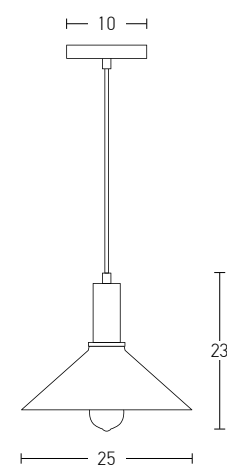

Bulb 1xE27
Power MAX 40W
Input 220-240V, 50/60Hz
Dimensions Ø: 25cm H: 23cm
Base Ø: 10cm H: 2cm
Material Aluminium
Special Feature 150cm Cable Adjustable
Color White Matt - Saumon Matt / **Code 180053**