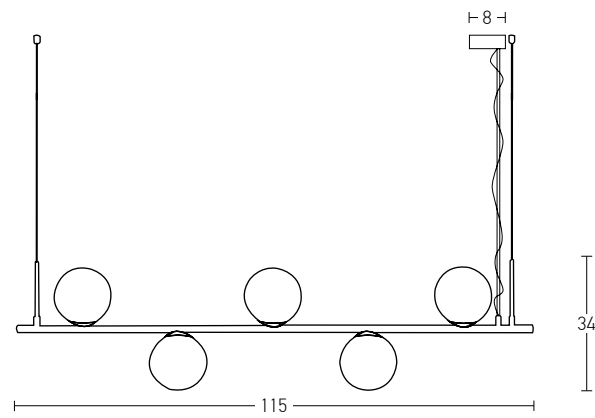

Bulb 5xE14
Power MAX 15W
Input 220-240V, 50/60Hz
Dimensions L: 115cm W: 15cm H: 34cm
Base Ø: 8cm H: 3cm
Material Metal - Opal Glass
Special Feature 200cm Cable Adjustable
Opal Glass Ø: 15cm
Color Gold Matt / **Code 1998**