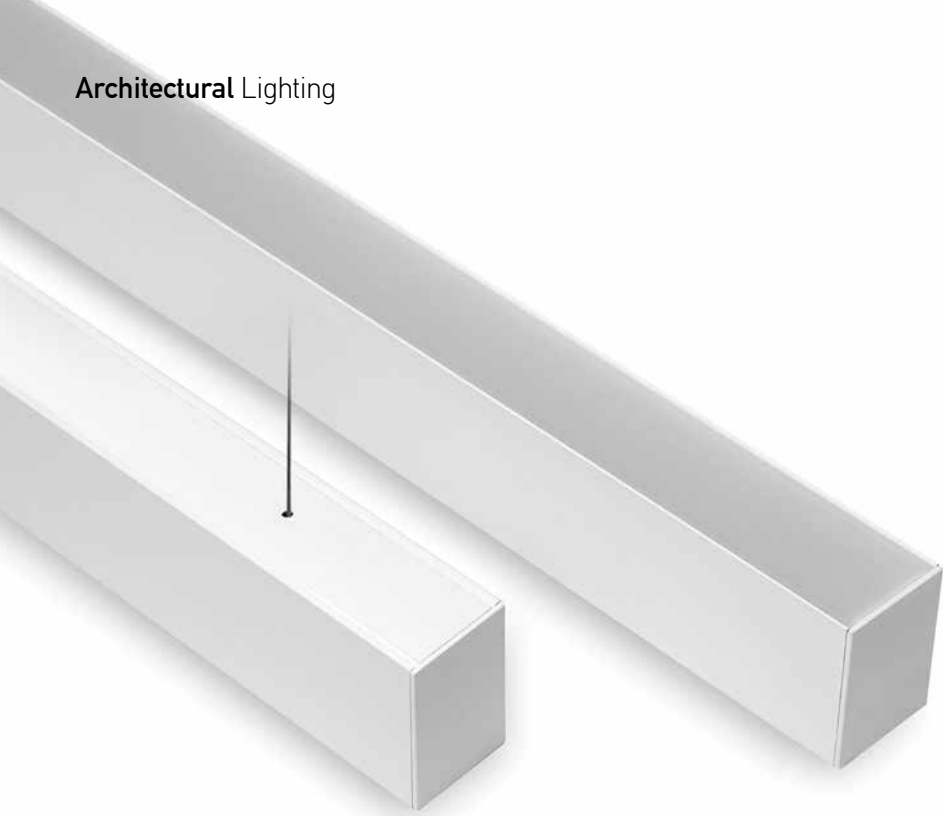

Fill in your code using the following items from the table.

Pendant Profile					
Code	Length	Driver	Kelvin	Set	Body Color
52	58 = 58cm	O = ON/OFF	3 = 3000K	E = HE	W = Sandy White
52	86 = 86cm	D = Dali	4 = 4000K	O = HO	B = Sandy Black
52	114 = 114cm				G = Sandy Grey
52	142 = 142cm				
52	170 = 170cm				
52	198 = 198cm				
52	226 = 226cm				
52	254 = 254cm				
52	282 = 282cm				
52	310 = 310cm				
52	338 = 338cm				

Guide to Create your Code by Choosing : 52 - Length - Driver - Kelvin - Set - Body Color