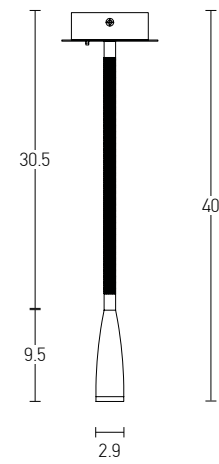

Power 3W
Input 220-240V, 50/60Hz
Color Temperature 3000K
Lumen 240Lm
Cri 80
Dimensions L: 40cm
Non Dimmable ☒
Base Ø: 8cm H: 3cm
Switch On/Off
Material Metal - Aluminium - Silicon
Special Feature Stick Ø: 2.9cm L: 9.5cm
Color Brushed Brass / **Code H63**