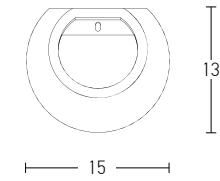

Bulb 1xG9
Power MAX 25W
Input 220-240V , 50/60Hz
Dimensions L: 13cm W: 15cm H: 13cm
Material Gypsum
Color Pure White / **Code 180028**