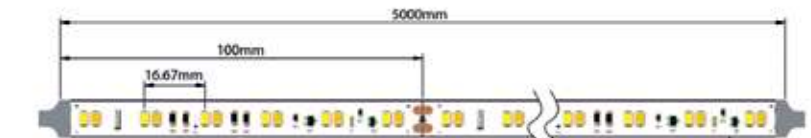

-LED STRIP DIM TO WARM(2100K-3500K) CRI 90

Code	IP	Kelvin	CRI	Watt	Lumen/M
LS07	20	2100-3500	90	12W/M	MAX 1050

Lumen Efficiency 88lm/w
Ra 90
LEDs/m 120
Voltage DC24V
Width 10mm
Unit cut 100mm
Life Span 20000H
Waterproof Rate IP20

*5 Years Guarantee when combined with OSRAM drivers

Dimming Options

1. DALI Dimming : Dali Driver 24V Channel 1+Switch Dali MCU . Suitable with Drivers to Page : 618-619 , 621
2. BLUETOOTH Dimming : Element Driver 24V+OT BLE (CASAMBI App) . Suitable with Drivers to Page : 620
3. PHASECUT Dimming : Suitable with PhaseCut Drivers to Page : 620
4. 1-10 Dimming : 1-10 Driver 24V+Switch MCU 1-10 . Suitable with 1-10V Drivers to Page : 619
5. PUSH BUTTON Dimming : Dali Driver 24V Channel 1 to Page : 618