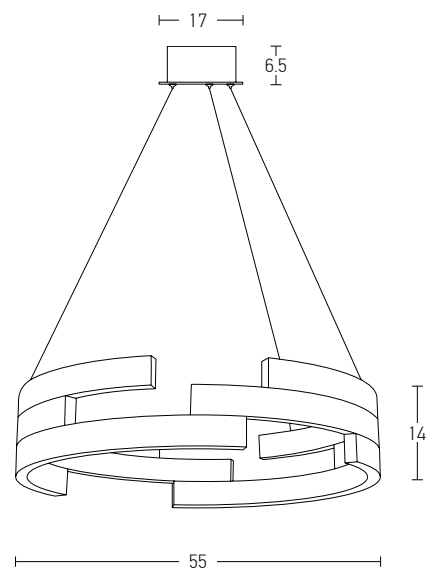

Power 90W
Input 220-240V, 50/60Hz
Color Temperature 3000K
Lumen 7200Lm
Cri 80
Dimensions Ø: 55cm H: 14cm
Base Ø: 17cm H: 6.5cm
Non Dimmable ☒
Material Aluminium - Acrylic
Special Feature 140cm Cable Adjustable
Color White Matt / **Code 17001**
Color Brown - Wood / **Code 17002**