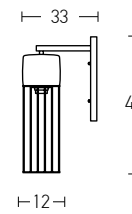

Bulb 1xE27
Power MAX 40W
Input 220-240V, 50/60Hz
Dimensions L: 33cm W: 12cm H: 41cm
Base L: 2.5cm W: 10cm H: 30cm
Material Metal - Concrete
Color Concrete - Black Matt Base / **Code 1661**