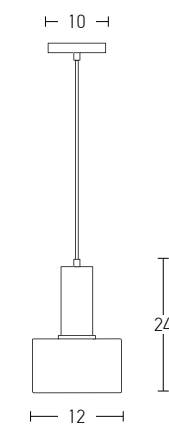

Bulb 1xE27
Power MAX 40W
Input 220-240V, 50/60Hz
Dimensions Ø: 12cm H: 24cm
Base Ø: 10cm H: 2cm
Material Aluminium
Special Feature 150cm Cable Adjustable
Color Saumon Matt - Bronze / **Code 180051**