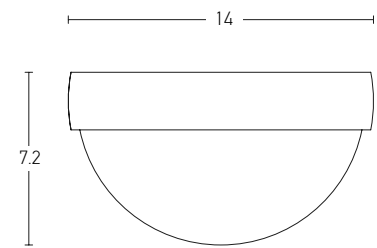

Power 5.6W
Input 220-240V, 50/60Hz
Color Temperature 3000K
Lumen 400Lm
Cri 80
Dimensions Ø: 14cm H: 7.2cm
Non Dimmable ☒
Material Metal - Acrylic
Color White Matt / **Code 20173**
Color Grey / **Code 20174**

Power 8W
Input 220-240V, 50/60Hz
Color Temperature 3000K
Lumen 560Lm
Cri 80
Dimensions Ø: 19cm H: 10.5cm
Non Dimmable ☒
Material Metal - Acrylic
Color White Matt / **Code 20175**
Color Grey / **Code 20176**