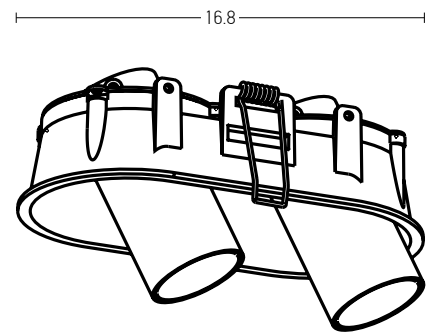

Power 2x7W
Input 10V / 700mA
Color Temperature 3000K
Lumen 1040Lm
Cri 90
Dimensions L: 16.8cm W: 9cm H: 9cm
Cutting Hole 8.2 x 16.4cm
Beam Angle 36°
Material Aluminium
Depth Required JTL: 9cm
Required Driver V700 / Series Connection
Special Feature Movable
Stick Ø: 4cm

Color Sandy White - Black / **Code Z 11207-W**
Color Sandy Black - Gold / **Code Z 11207-B**

Power 7W
Input 10V / 700mA
Color Temperature 3000K
Lumen 520Lm
Cri 90
Dimensions Ø: 9.1cm H: 9cm
Cutting Hole Ø: 8.2cm
Beam Angle 36°
Material Aluminium
Depth Required JTL: 9cm
Required Driver LSCW700P for 1 Fixture
Special Feature Movable
Stick Ø: 4cm

Color Sandy White - Black / **Code Z 11107-W**
Color Sandy Black - Gold / **Code Z 11107-B**

Power 10W
Input 220-240V, 50/60Hz
Color Temperature 3000K
Lumen 750Lm
Cri 90
Dimensions Ø: 7cm H: 8.3cm
Cutting Hole Ø: 6cm
Beam Angle 38°
Non Dimmable ☒
Material Aluminium
Depth Required JTL: 9cm
Driver Included (250mA)
Color White Matt - Black Matt Reflector / **Code S070**

Power 15W
Input 220-240V, 50/60Hz
Color Temperature 3000K
Lumen 1125Lm
Cri 90
Dimensions Ø: 8.5cm H: 10.3cm
Cutting Hole Ø: 7.8cm
Beam Angle 30°
Non Dimmable ☒
Material Aluminium
Depth Required JTL: 11cm
Driver Included (350mA)
Color White Matt - Black Matt Reflector / **Code S071**