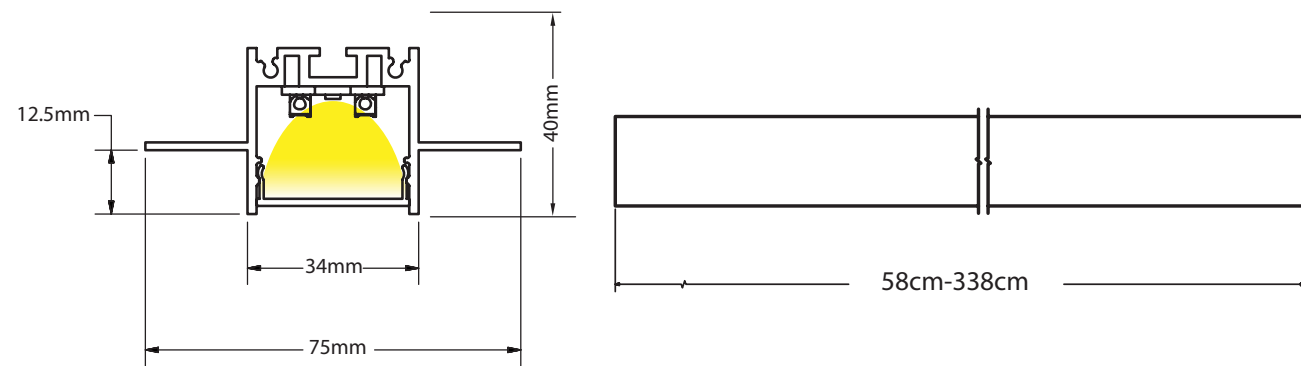

Fill in your code using the following items from the table.

Trimless Profile					
Code	Length	Driver	Kelvin	Set	Body Color
33	58 = 58cm	O = ON/OFF	3 = 3000K	E = HE	W = Sandy White
33	86 = 86cm	D = Dali	4 = 4000K	O = HO	B = Sandy Black
33	114 = 114cm				
33	142 = 142cm				
33	170 = 170cm				
33	198 = 198cm				
33	226 = 226cm				
33	254 = 254cm				
33	282 = 282cm				
33	310 = 310cm				
33	338 = 338cm				

Guide to Create your Code by Choosing : 33 - Length - Driver - Kelvin - Set - Body Color