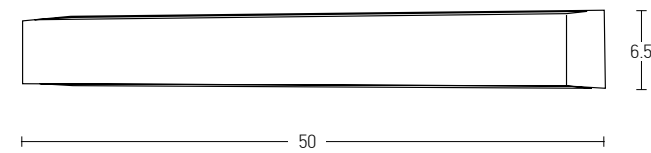

Power 30W
Input 220-240V, 50/60Hz
Color Temperature 3000K
Lumen 2400Lm
Cri 80
IP 65
Dimensions L: 7.5cm W: 50cm H: 6.5cm
Material Aluminium - Tempered Glass
Color Graphite / **Code E227**