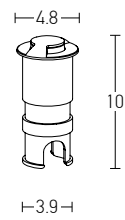

Power 3W
Input 24V
Color Temperature 3000K
Lumen 210Lm
Cri 80
IP 65
IK 10
Dimensions Ø: 4.8cm H: 10cm
Material Aluminium - Stainless Steel- PC Diffuser
Recommended Driver D-8-24 (Not Included)
Color Aluminium / **Code E180**