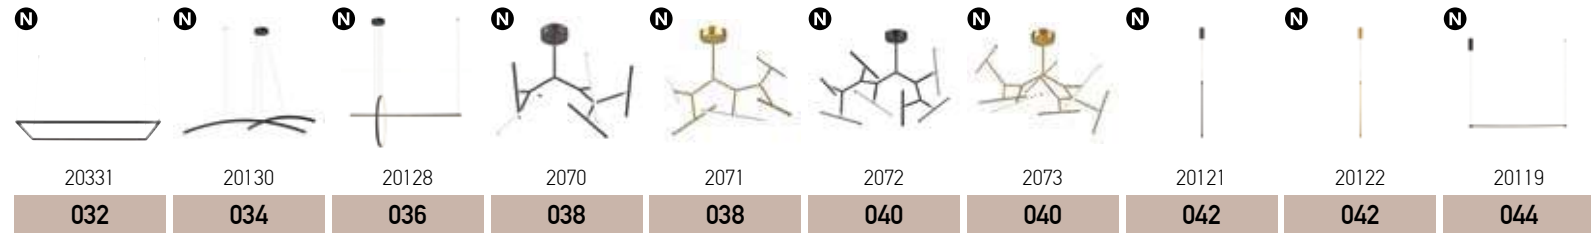

Pendant Lighting