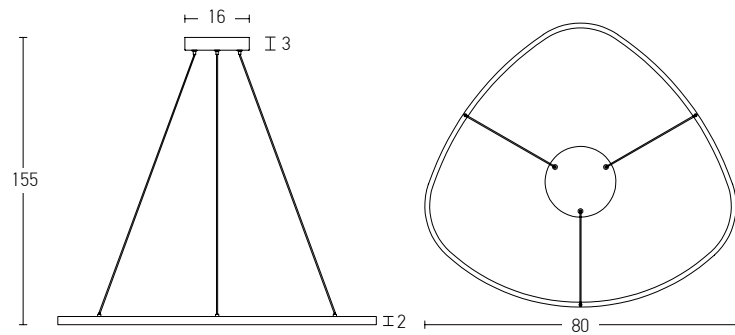

Power 36W
Input 220-240V, 50/60Hz
Color Temperature 3000K
Lumen 2880Lm
Cri 80
Dimensions Ø: 80cm H: 2cm
Base Ø: 16cm H: 3cm
Non Dimmable ☒
Material Aluminium - Silicon
Special Feature 155cm Cable Adjustable
Profile 2x1.5cm
Color Sandy Black / **Code 2016**
Color Sandy White / **Code 2017**