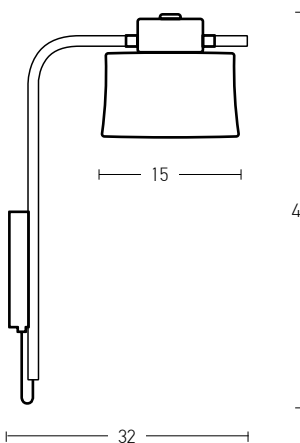

Bulb 1xE14
Power MAX 40W
Input 220-240V, 50/60Hz
Dimensions L: 32cm W: 15cm H: 42cm
Base W: 8.3cm H: 12cm
Material Metal - Aluminium
Color Black Matt - Copper Mat / **Code 18135**