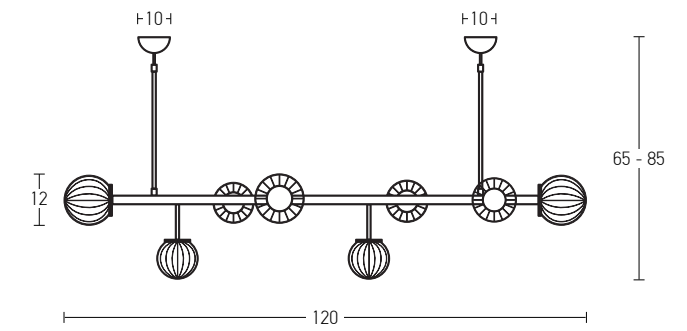

Bulb	8xG9 Led
Power	MAX 40W
Input	220-240V, 50/60Hz
Dimensions	L: 120cm H: 65-85cm
Base	Ø: 10cm
Material	Metal- Clear Glass
Special Feature	Clear Glass Ø: 12cm
Color	Bronze / Code 18132-BR