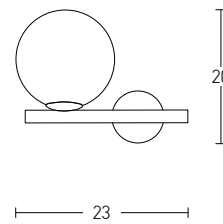

Bulb 1xE14
Power MAX 15W
Input 220-240V, 50/60Hz
Dimensions L: 17.5cm W: 23cm H: 20cm
Base Ø: 8cm H: 2cm
Material Metal - Opal Glass
Special Feature Opal Glass Ø: 15cm
Color Gold Matt / **Code 1996**