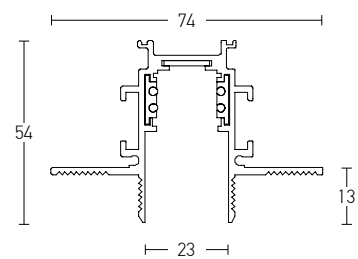

Power by : **CASAMBI**  
 Available App on :

**TRIMLESS** Track : 1m / 2m / 3m

**CORNER 90° (c1)**  
Vertical Plane

**CORNER 90° (c2)**  
Horizontal Plane

Track Code	Size	Color	Corner Code	Plane	Color
2083B-1	1m	Sandy Black	2083B-C1	Vertical	Sandy Black
2083W-1	1m	Sandy White	2083W-C1	Vertical	Sandy White
2083B-2	2m	Sandy Black	2083B-C2	Horizontal	Sandy Black
2083W-2	2m	Sandy White	2083W-C2	Horizontal	Sandy White
2083B-3	3m	Sandy Black			
2083W-3	3m	Sandy White			