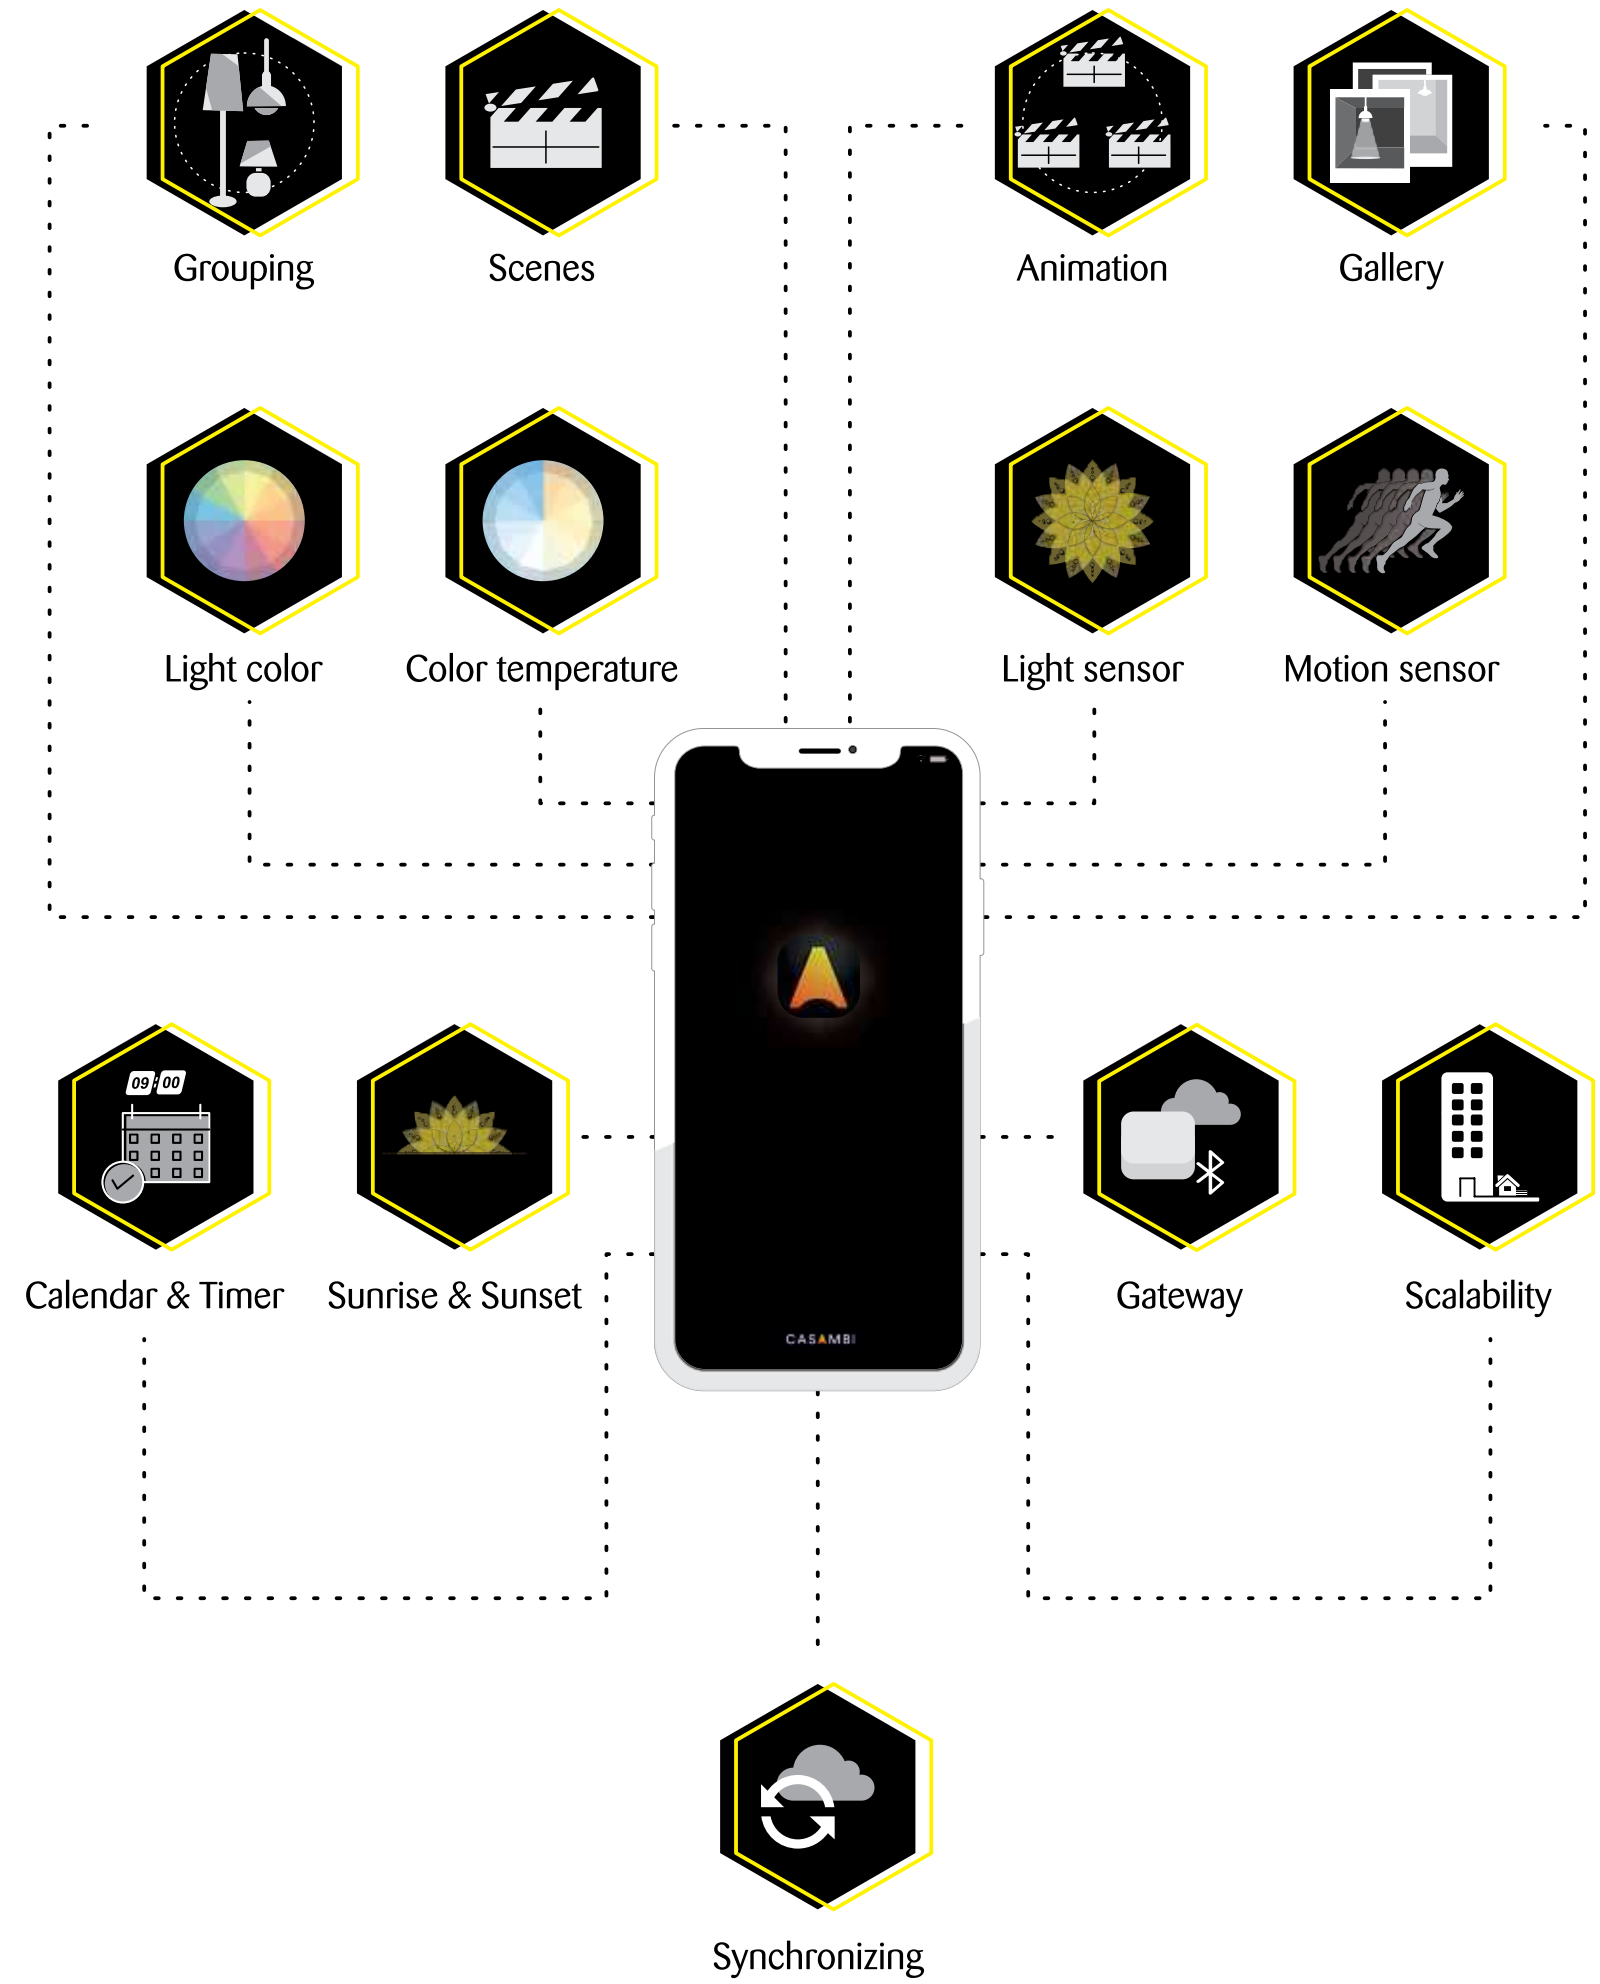

CASAMBI READY wireless control for DALI luminaires

The Zambelis 48V tracks are compatible with CASAMBI control system, which permits bidirectional communication between control device and luminaires, making it possible for the user to create scenes, regulate the system from smart devices, etc.

With the CASAMBI control system and its Control wireless variants, the user has total control over the installation, with all the features available in low voltage alternatives. The 48V system does not mean relinquishing the leading edge in control for architectural lighting.

Power by : **CASAMBI**
Available App on :