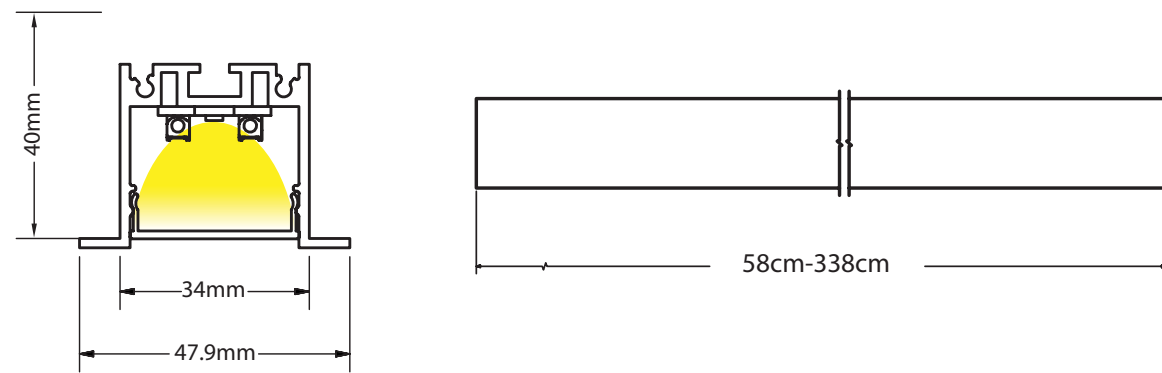

Fill in your code using the following items from the table.

Recessed Profile					
Code	Length	Driver	Kelvin	Set	Body Color
34	58 = 58cm	O = ON/OFF	3 = 3000K	E = HE	W = Sandy White
34	86 = 86cm	D = Dali	4 = 4000K	O = HO	B = Sandy Black
34	114 = 114cm				
34	142 = 142cm				
34	170 = 170cm				
34	198 = 198cm				
34	226 = 226cm				
34	254 = 254cm				
34	282 = 282cm				
34	310 = 310cm				
34	338 = 338cm				

Guide to Create your Code by Choosing : 34 - Length - Driver - Kelvin - Set - Body Color