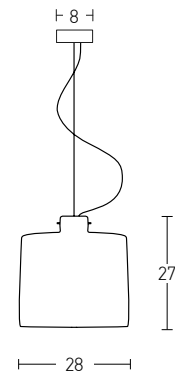

Bulb 1xE27
Power MAX 40W
Input 220-240V, 50/60Hz
Dimensions Ø: 28cm H: 27cm
Base Ø: 8cm H: 2cm
Material Clay
Special Feature 100cm Cable Adjustable
Color Natural / **Code 1664**