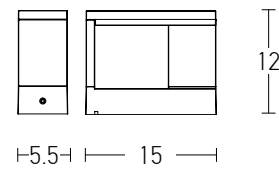

Power 10W
Input 220-240V, 50/60Hz
Color Temperature 3000K
Lumen 800Lm
Cri 80
IP 54
Dimensions L: 15cm W: 5.5cm H: 78cm
Material Aluminium - PC Diffuser
Color Graphite / **Code E208**

Power 10W
Input 220-240V, 50/60Hz
Color Temperature 3000K
Lumen 700Lm
Cri 80
IP 54
Dimensions L: 12cm W: 15cm H: 5.5cm
Material Aluminium - PC Diffuser
Color Graphite / **Code E207**