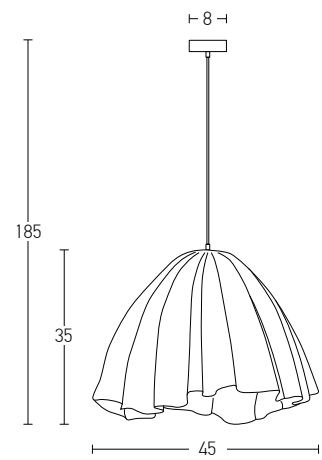

Bulb	1xE27
Power	MAX 10W
Input	220-240V, 50/60Hz
Dimensions	Ø: 45cm H: 35cm
Base	Ø: 8cm H: 2cm
Material	Polyester
Special Feature	150cm Cable Adjustable
Color	Black Matt / Code 20353