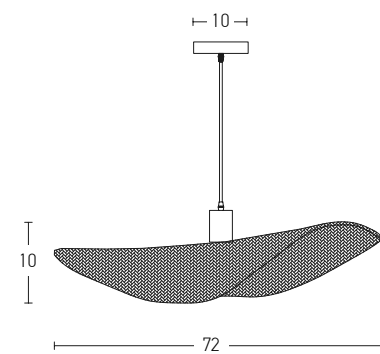

Bulb 1xE27
Power MAX 40W
Input 220-240V, 50/60Hz
Dimensions L: 72cm W: 40cm H: 10cm
Base Ø: 10cm H: 2cm
Material Metal - Bamboo
Special Feature 200cm Cable Adjustable
Color Natural / **Code 20241**