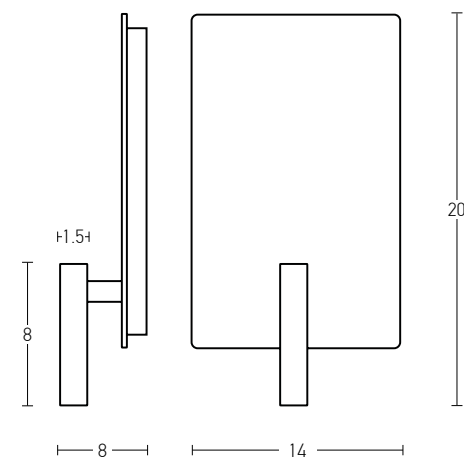

Power 3W + 5W
Input 220-240V, 50/60Hz
Color Temperature 3000K
Lumen 240+350Lm
Cri 80
Dimensions L: 8-12cm W: 14cm H: 20cm
Non Dimmable ☒
Switch 2 Switch On/Off
Material Metal - Aluminium
Special Feature Back Light
Stick Ø: 1.5cm H: 8cm
Color Black Matt / **Code H41**