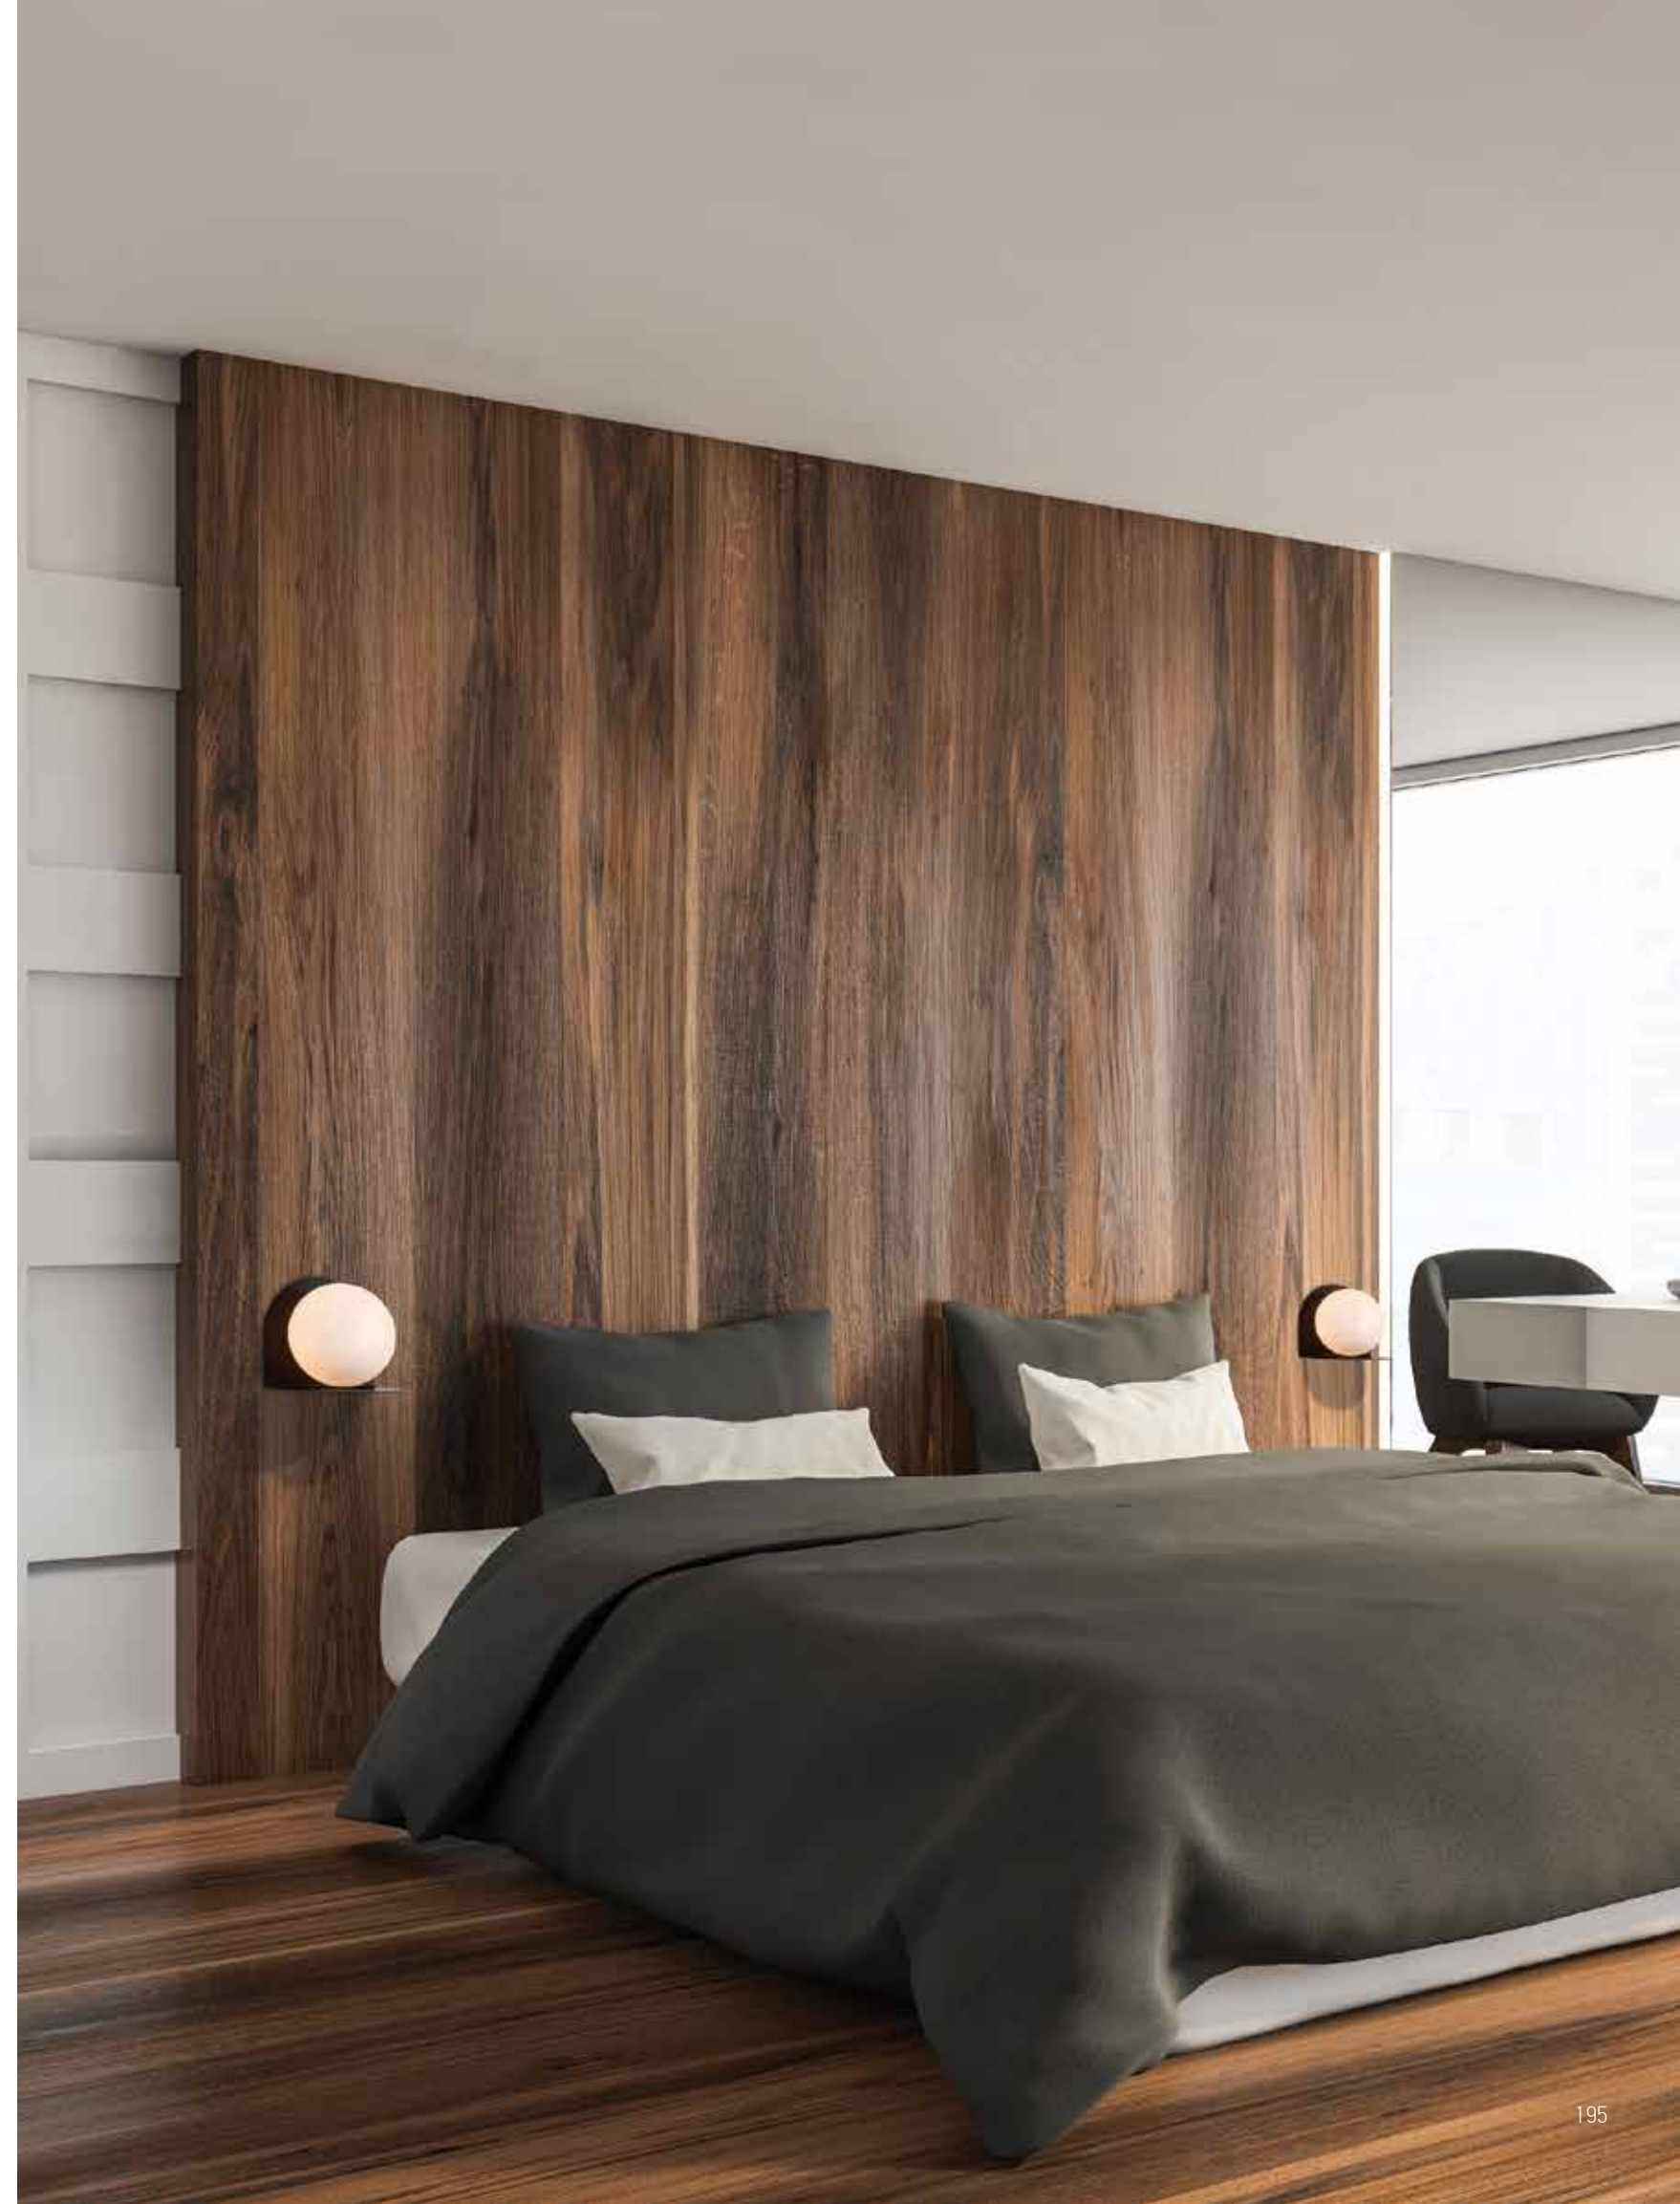

Bulb 1xG9 Led
Power MAX 7W
Input 220-240V, 50/60Hz
Dimensions L: 16cm W: 14cm H: 13cm
Material Metal - Opal Glass
Special Feature Opal Glass Ø: 12cm
Color Grey / **Code 20343-L**
Color Black Matt / **Code 20344-L**

Bulb 1xG9 Led
Power MAX 7W
Input 220-240V, 50/60Hz
Dimensions L: 11cm W: 10cm H: 9cm
Material Metal - Opal Glass
Special Feature Opal Glass Ø: 8cm
Color Grey / **Code 20343-S**
Color Black Matt / **Code 20344-S**

Model Finishing

Grey

Black Matt