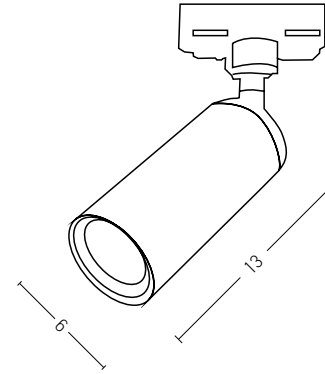

Bulb 1xGU10
Power MAX 35W
Dimensions Ø: 6cm H: 13cm
Material Aluminium
Special Feature 3 Phase Track Light
Color Black Matt / **Code S059**
Color White Matt / **Code S058**

Power 9W
Input 220-240V, 50/60Hz
Color Temperature 3000K
Lumen 1000Lm
Cri 90
Dimensions Ø: 6cm H: 13cm
Beam Angle 15° / 24° / 40°
Material Aluminium
Special Feature 3 Phase Track Light
Included LED Driver

Color Black Matt / **Code S059-15**
Color Black Matt / **Code S059-24**
Color Black Matt / **Code S059-40**
Color White Matt / **Code S058-15**
Color White Matt / **Code S058-24**
Color White Matt / **Code S058-40**

OSRAM

Bulb 1xGU10
Power MAX 35W
Dimensions Ø: 6cm H: 20cm
Cylinder Ø: 6cm H: 13cm
Base Ø: 6cm H: 3cm
Material Aluminium
Color Black Matt / **Code S055**
Color White Matt / **Code S054**

Power 9W
Input 220-240V, 50/60Hz
Color Temperature 3000K
Lumen 1000Lm
Cri 90
Dimensions Ø: 6cm H: 20cm
Cylinder Ø: 6cm H: 13cm
Base Ø: 6cm H: 3cm
Beam Angle 15° / 24° / 40°
Material Aluminium
Special Feature Included LED Driver

Color Black Matt / **Code S055-15**
Color Black Matt / **Code S055-24**
Color Black Matt / **Code S055-40**
Color White Matt / **Code S054-15**
Color White Matt / **Code S054-24**
Color White Matt / **Code S054-40**

OSRAM