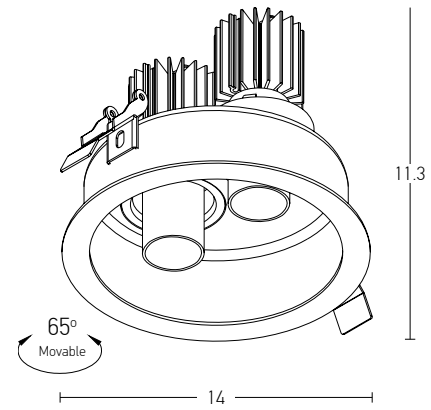

Power 2x9W
Input 220-240V, 50/60Hz
Color Temperature 3000K
Lumen 1620Lm
Cri 80
Dimensions Ø: 14cm H: 11.3cm
Beam Angle 18°
Cutting Hole Ø: 12.8cm
Material Aluminium
Special Feature Movable
Included LED Driver
Color Sandy White / **Code 1927**
Sandy Black / **Code 1926**