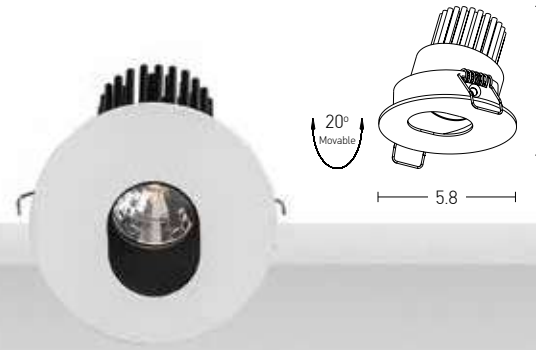

Power 1x5W COB LED
Input 10V
Color Temperature 3000K
Lumen 580Lm
Cri 80
Dimensions Ø: 5.8cm H: 5cm
Beam Angle 25°
Cutting Hole Ø: 5cm
Material Aluminium
Suggested Driver V500 for 1-3 Fixture / Series Connection
LSCW500P for 1 Fixture
Color Sandy White / **Code 180012**