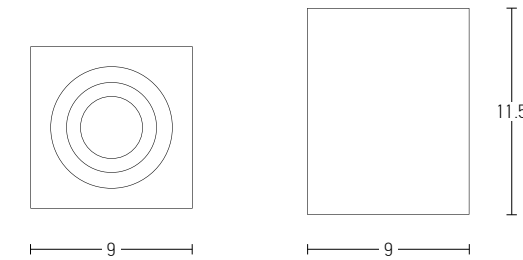

Bulb 1xGU10
Power MAX 40W
Dimensions L: 9cm W: 9cm H: 11.5cm
Material Aluminium
Special Feature GU10 Lampholder Included
Color White Matt / **Code S039**
Color Black Matt / **Code S040**
Color Gold Matt / **Code S041**
Color White Matt - Gold Matt / **Code S042**
Color Black Matt - Copper Matt / **Code S043**
Color Copper Matt / **Code S044**