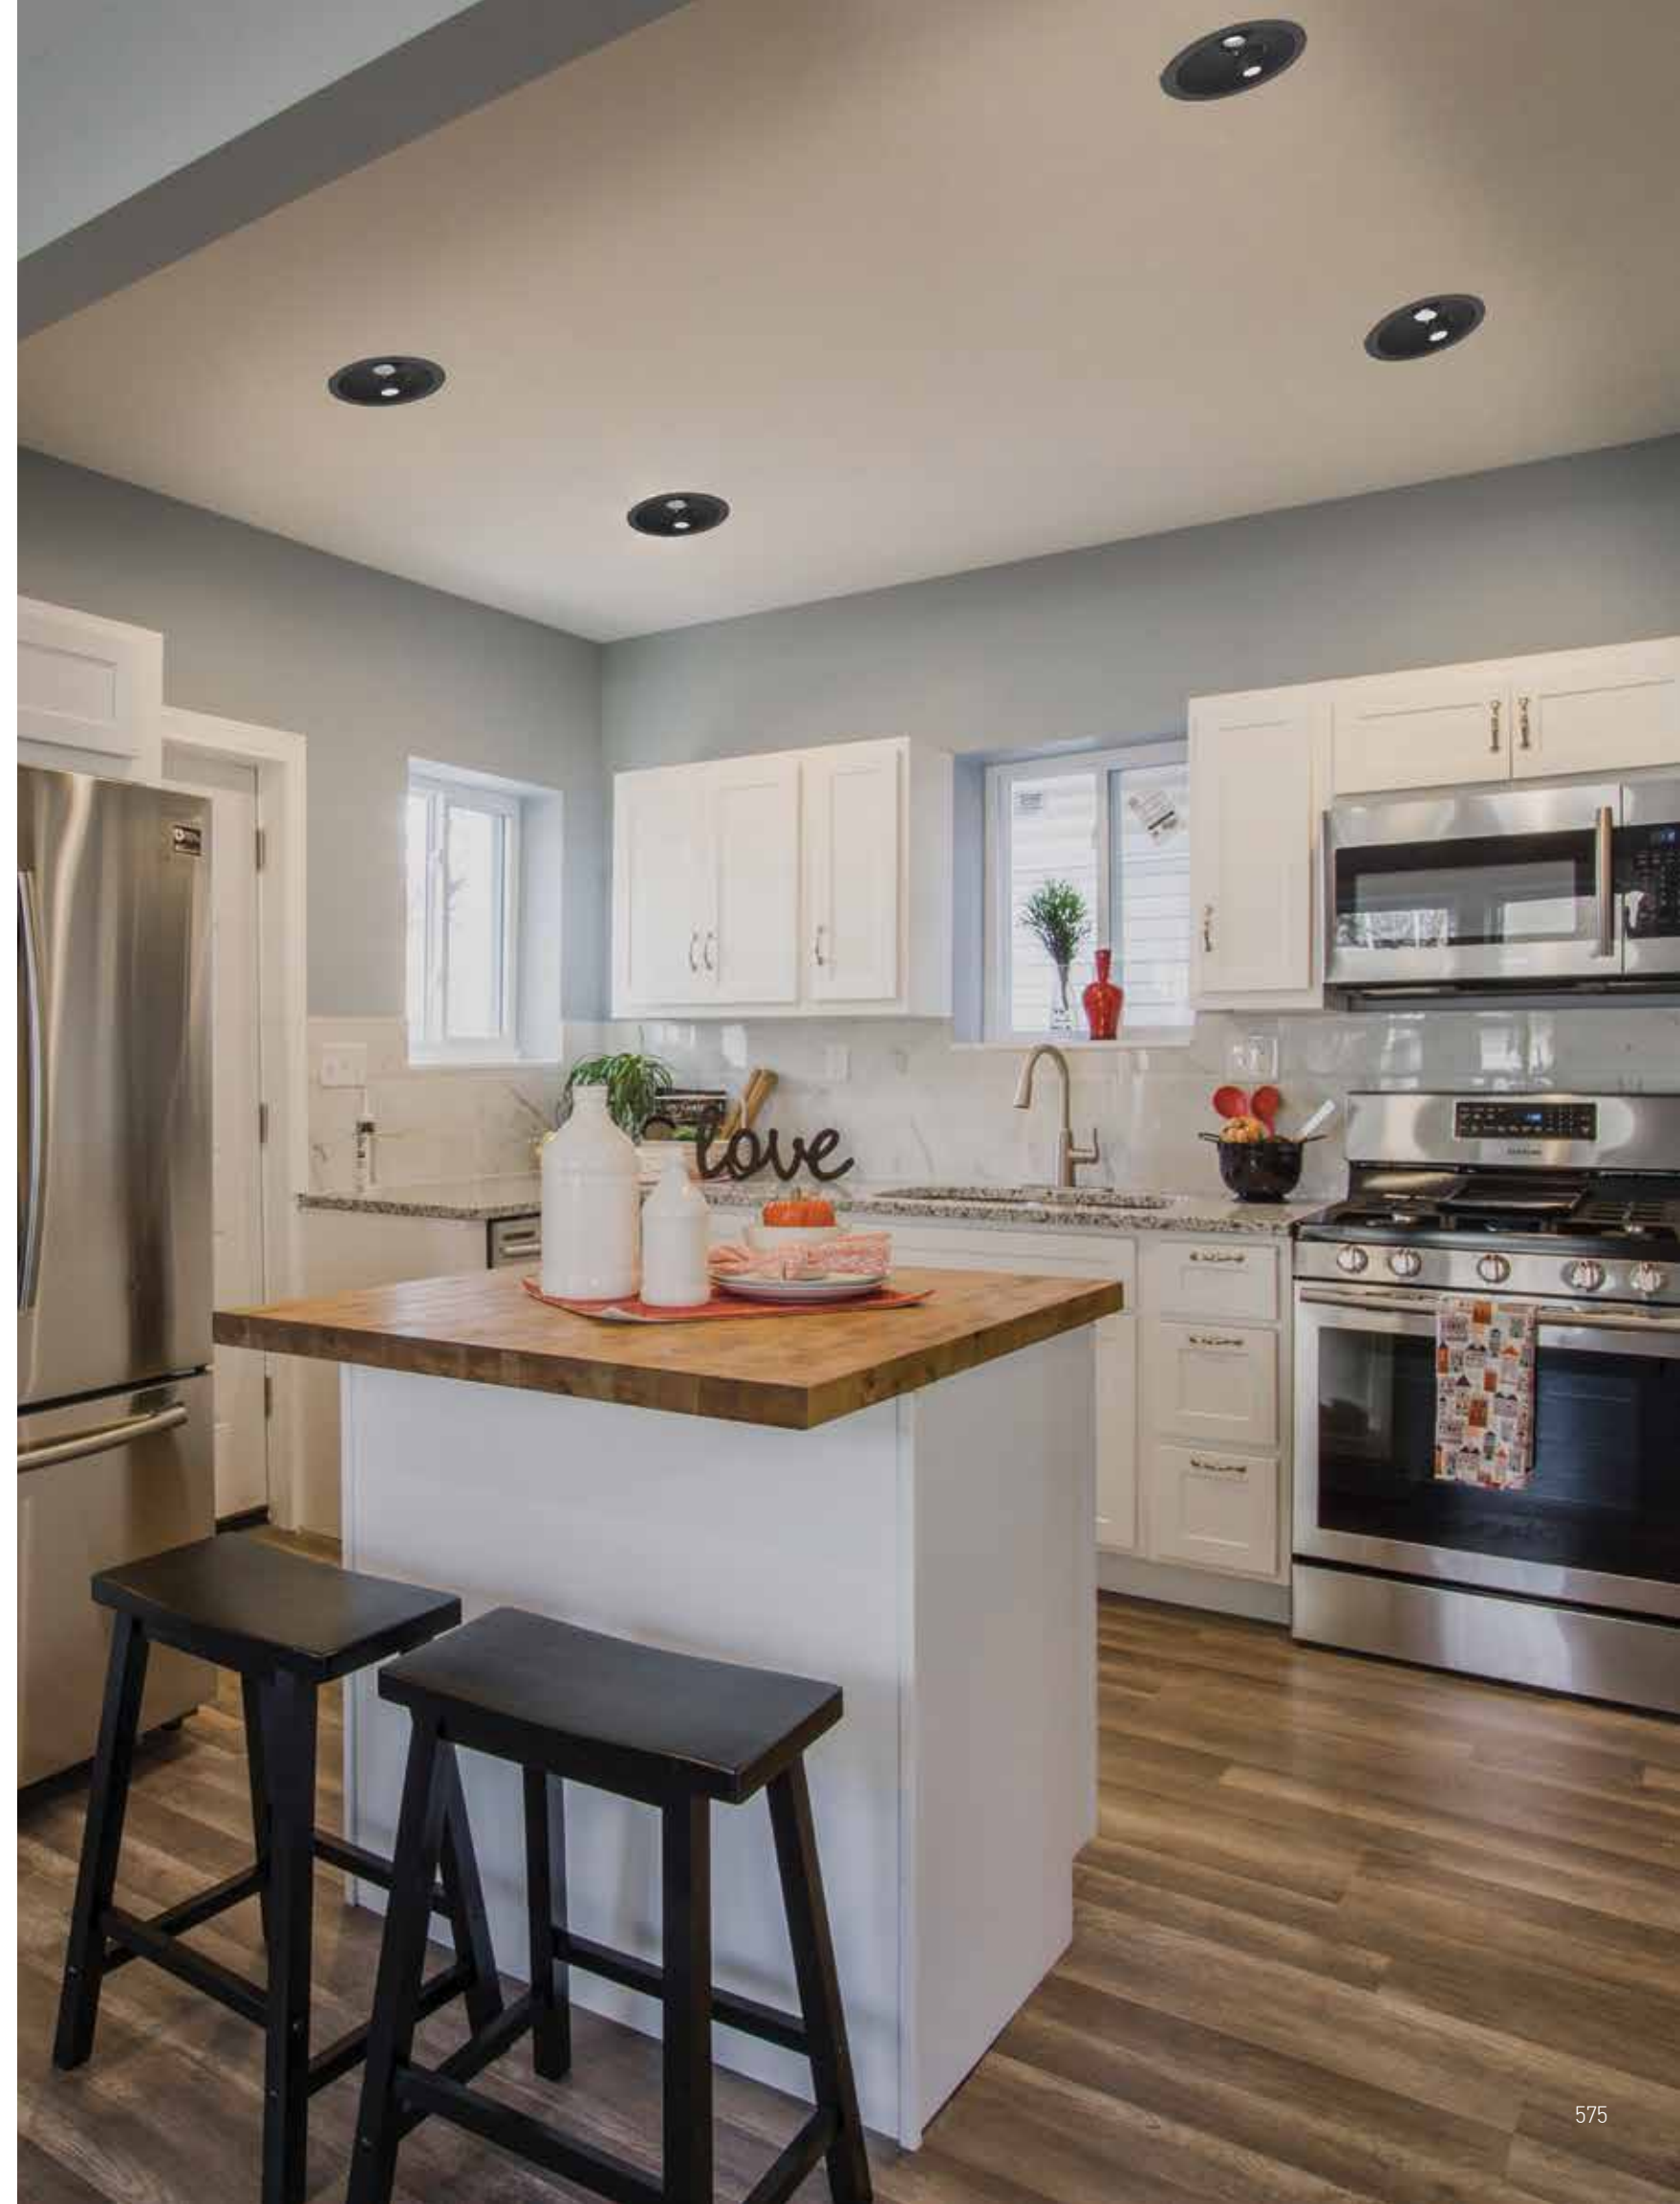

Power 2x9W
Input 220-240V, 50/60Hz
Color Temperature 3000K
Lumen 1620Lm
Cri 80
Dimensions Ø: 14cm H: 11.3cm
Beam Angle 18°
Cutting Hole Ø: 12.8cm
Material Aluminium
Special Feature Movable
Included LED Driver
Color Sandy White / **Code 1927**
Sandy Black / **Code 1926**

Power 9W
Input 220-240V, 50/60Hz
Color Temperature 3000K
Lumen 810Lm
Cri 80
Dimensions Ø: 6.6cm H: 10cm
Beam Angle 18°
Cutting Hole Ø: 6cm
Material Aluminium
Special Feature Included LED Driver
Color Sandy White / **Code 1925**
Sandy Black / **Code 1924**