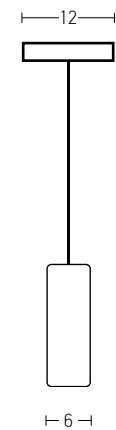

Bulb 1xE27
Power MAX 40W
Input 220-240V, 50/60Hz
Dimensions Ø: 6cm H: 15cm
Base Ø: 12cm H: 2cm
Material Marble
Special Feature 100cm Cable Adjustable
Color White Marble / **Code 17157**
Black Marble / **Code 17158**

Suggested Trimless Canopy **Code 20144**