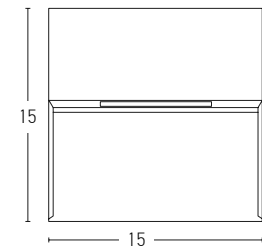

Power 6W
Input 220-240V, 50/60Hz
Color Temperature 3000K
Lumen 480Lm
Cri 80
IP 65
Dimensions L: 3.7cm W: 15cm H:15cm
Material Aluminium
Color Graphite / **Code E241-G**
Color Sandy White / **Code E241-W**