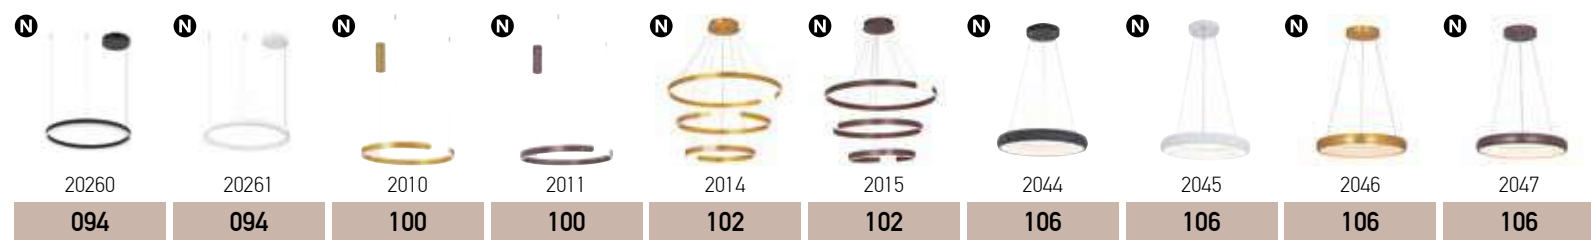

Pendant Lighting