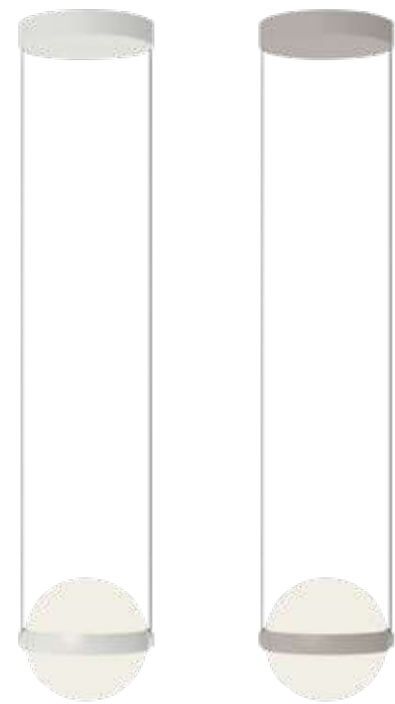

Power 8W
Input 220-240V, 50/60Hz
Color Temperature 3000K
Lumen 560Lm
Cri 80
Dimensions Ø: 20cm H: 200cm
Base Ø: 20cm H: 4cm
Non Dimmable ☒
Material Metal - Acrylic
Special Feature 180cm Cable Adjustable
Color White Matt / **Code 20163**
Color Grey / **Code 20164**

Power 5.6W
Input 220-240V, 50/60Hz
Color Temperature 3000K
Lumen 400Lm
Cri 80
Dimensions Ø: 14cm H: 200cm
Base Ø: 14cm H: 4cm
Non Dimmable ☒
Material Metal - Acrylic
Special Feature 180cm Cable Adjustable
Color White Matt / **Code 20165**
Color Grey / **Code 20166**