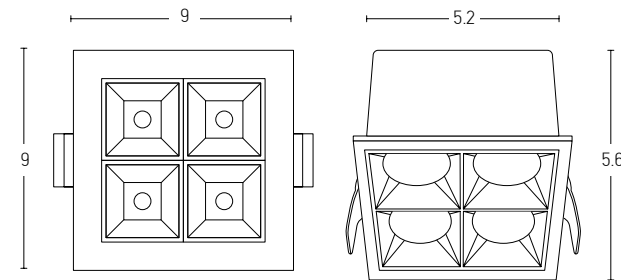

Power 12W
Input 220-240V, 50/60Hz
Color Temperature 3000K
Lumen 950Lm
Cri 90
Dimensions L: 9cm W: 9cm H: 5.6cm
Cutting Hole 8 x 8cm
Beam Angle 24°
Non Dimmable ☒
Material Aluminium
Depth Required 6cm
Driver Included (350mA)
Color Sandy White / **Code S102**