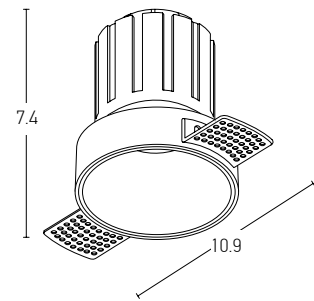

Power 6W
Input 220-240V, 50/60Hz
Color Temperature 3000K
Lumen 450Lm
Cri 90
Dimensions Ø: 6.2cm W: 10.9cm H: 7.4cm
Cutting Hole Ø: 6.2cm
Beam Angle 22°
Non Dimmable ☒
Material Aluminium
Depth Required JTL : 8cm
Driver Included (135mA)
Color Sandy White / **Code S095**