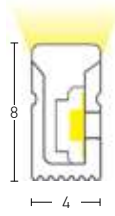

Code	IP	Kelvin	CRI	Watt	Lumen/M
LS08	67	2700	95	6W/M	240
LS09	67	3000	95	6W/M	256

Lumen Efficiency 42lm/w
SDCM 3
Ra 95
LEDs/m 480
Voltage DC24V
Unit cut 25mm
Life Span 20000H
Waterproof Rate IP67
Special Feature UV resistant
Chemical resistant