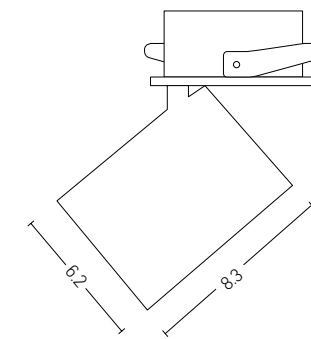

Power 13W
Input 220-240V, 50/60Hz
Color Temperature 3000K
Lumen 975Lm
Cri 90
Dimensions $\varnothing$: 6.2cm H: 8.3cm
Base $\varnothing$: 7.3cm
Cutting Hole $\varnothing$: 6.6cm
Beam Angle 33°
Non Dimmable ☒
Material Aluminium
Depth Required ITL : 3.5cm
Driver Included (300mA)
Color White Matt - Black Matt Reflector / **Code S079**