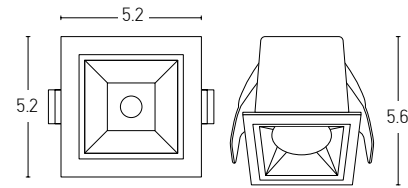

Power 5W
Input 220-240V, 50/60Hz
Color Temperature 3000K
Lumen 350Lm
Cri 90
Dimensions L: 5.2cm W: 5.2cm H: 5.6cm
Cutting Hole 4.3 x 4.3cm
Beam Angle 24°
Non Dimmable ☒
Material Aluminium
Depth Required 6cm
Driver Included (135mA)
Color Sandy White / **Code S098**