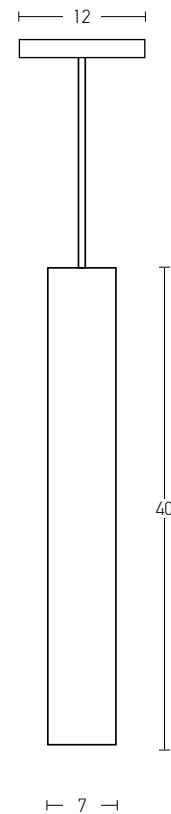

Bulb 1xGU10
Power MAX 35W
Input 220-240V, 50/60Hz
Dimensions Ø: 7cm H: 40cm
Base Ø: 12cm H: 2.5cm
Material Concrete
Special Feature 100cm Cable Adjustable
Color Concrete - Black Matt Base / **Code 180024**

Suggested Trimless Canopy **Code 20144**