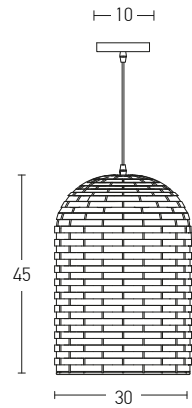

Bulb 1xE27
Power MAX 40W
Input 220-240V, 50/60Hz
Dimensions Ø: 30cm H: 45cm
Base Ø: 10cm H: 2cm
Material Metal - Bamboo
Special Feature 200cm Cable Adjustable
Color Natural / **Code 20152**