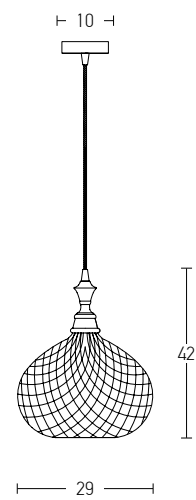

Bulb 1xE27
Power MAX 40W
Input 220-240V, 50/60Hz
Dimensions Ø: 29cm H: 42cm
Base Ø: 10cm H: 2cm
Material Metal - Glass
Special Feature 200cm Cable Adjustable
Color Chrome - Smoked Grey / **Code 1985**