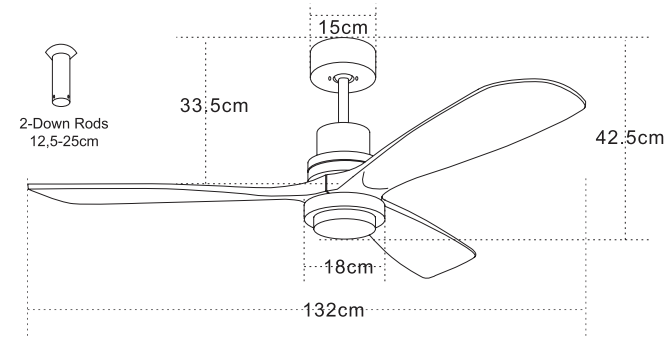

Indoor Ceiling Fans

Led Light Source	15W
Input	220-240V, 50/60Hz
Color Temperature	3000K, 4000K, 6000K
Lumen	1500Lm
Cri	80
dB	20
Dimensions	52" Ø: 132cm H: 42.5-55cm
Air Flow	156.3m³ min
Night Mode	Time Setting 1h / 2h / 4h / 8h
Material	Metal - Glass - Wood
Special Feature	2 Down Rods 12.5-25cm Summer & Winter Function
Motor Feature	DC Motor 38W 5 Speeds
Color	White Matt - Natural Wood Blades / Code 19140
Color	Black Matt - Natural Wood Blades / Code 19141