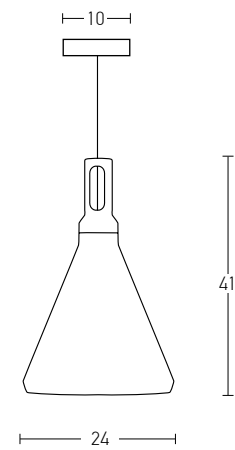

Bulb 1xE27
Power MAX 40W
Input 220-240V, 50/60Hz
Dimensions Ø: 34cm H: 36cm
Base Ø: 10cm H: 2cm
Material Metal - Aluminium - Wood
Special Feature 150cm Cable Adjustable
Color White Matt / **Code 1511-W**
Color Black Matt / **Code 1511-B**
Color Blue Matt / **Code 1511-BL**
Color Light Green / **Code 1511-LG**

Bulb 1xE27
Power MAX 40W
Input 220-240V, 50/60Hz
Dimensions Ø: 34cm H: 32cm
Base Ø: 10cm H: 2cm
Material Metal - Aluminium - Wood
Special Feature 150cm Cable Adjustable
Color White Matt / **Code 1512-W**
Color Black Matt / **Code 1512-B**
Color Blue Matt / **Code 1512-BL**
Color Light Green / **Code 1512-LG**

Bulb 1xE27
Power MAX 40W
Input 220-240V, 50/60Hz
Dimensions Ø: 24cm H: 41cm
Base Ø: 10cm H: 2cm
Material Metal - Aluminium - Wood
Special Feature 150cm Cable Adjustable
Color White Matt / **Code 1513-W**
Color Black Matt / **Code 1513-B**
Color Blue Matt / **Code 1513-BL**
Color Light Green / **Code 1513-LG**

Model Finishing

Suggested Trimless Canopy **Code 20144**