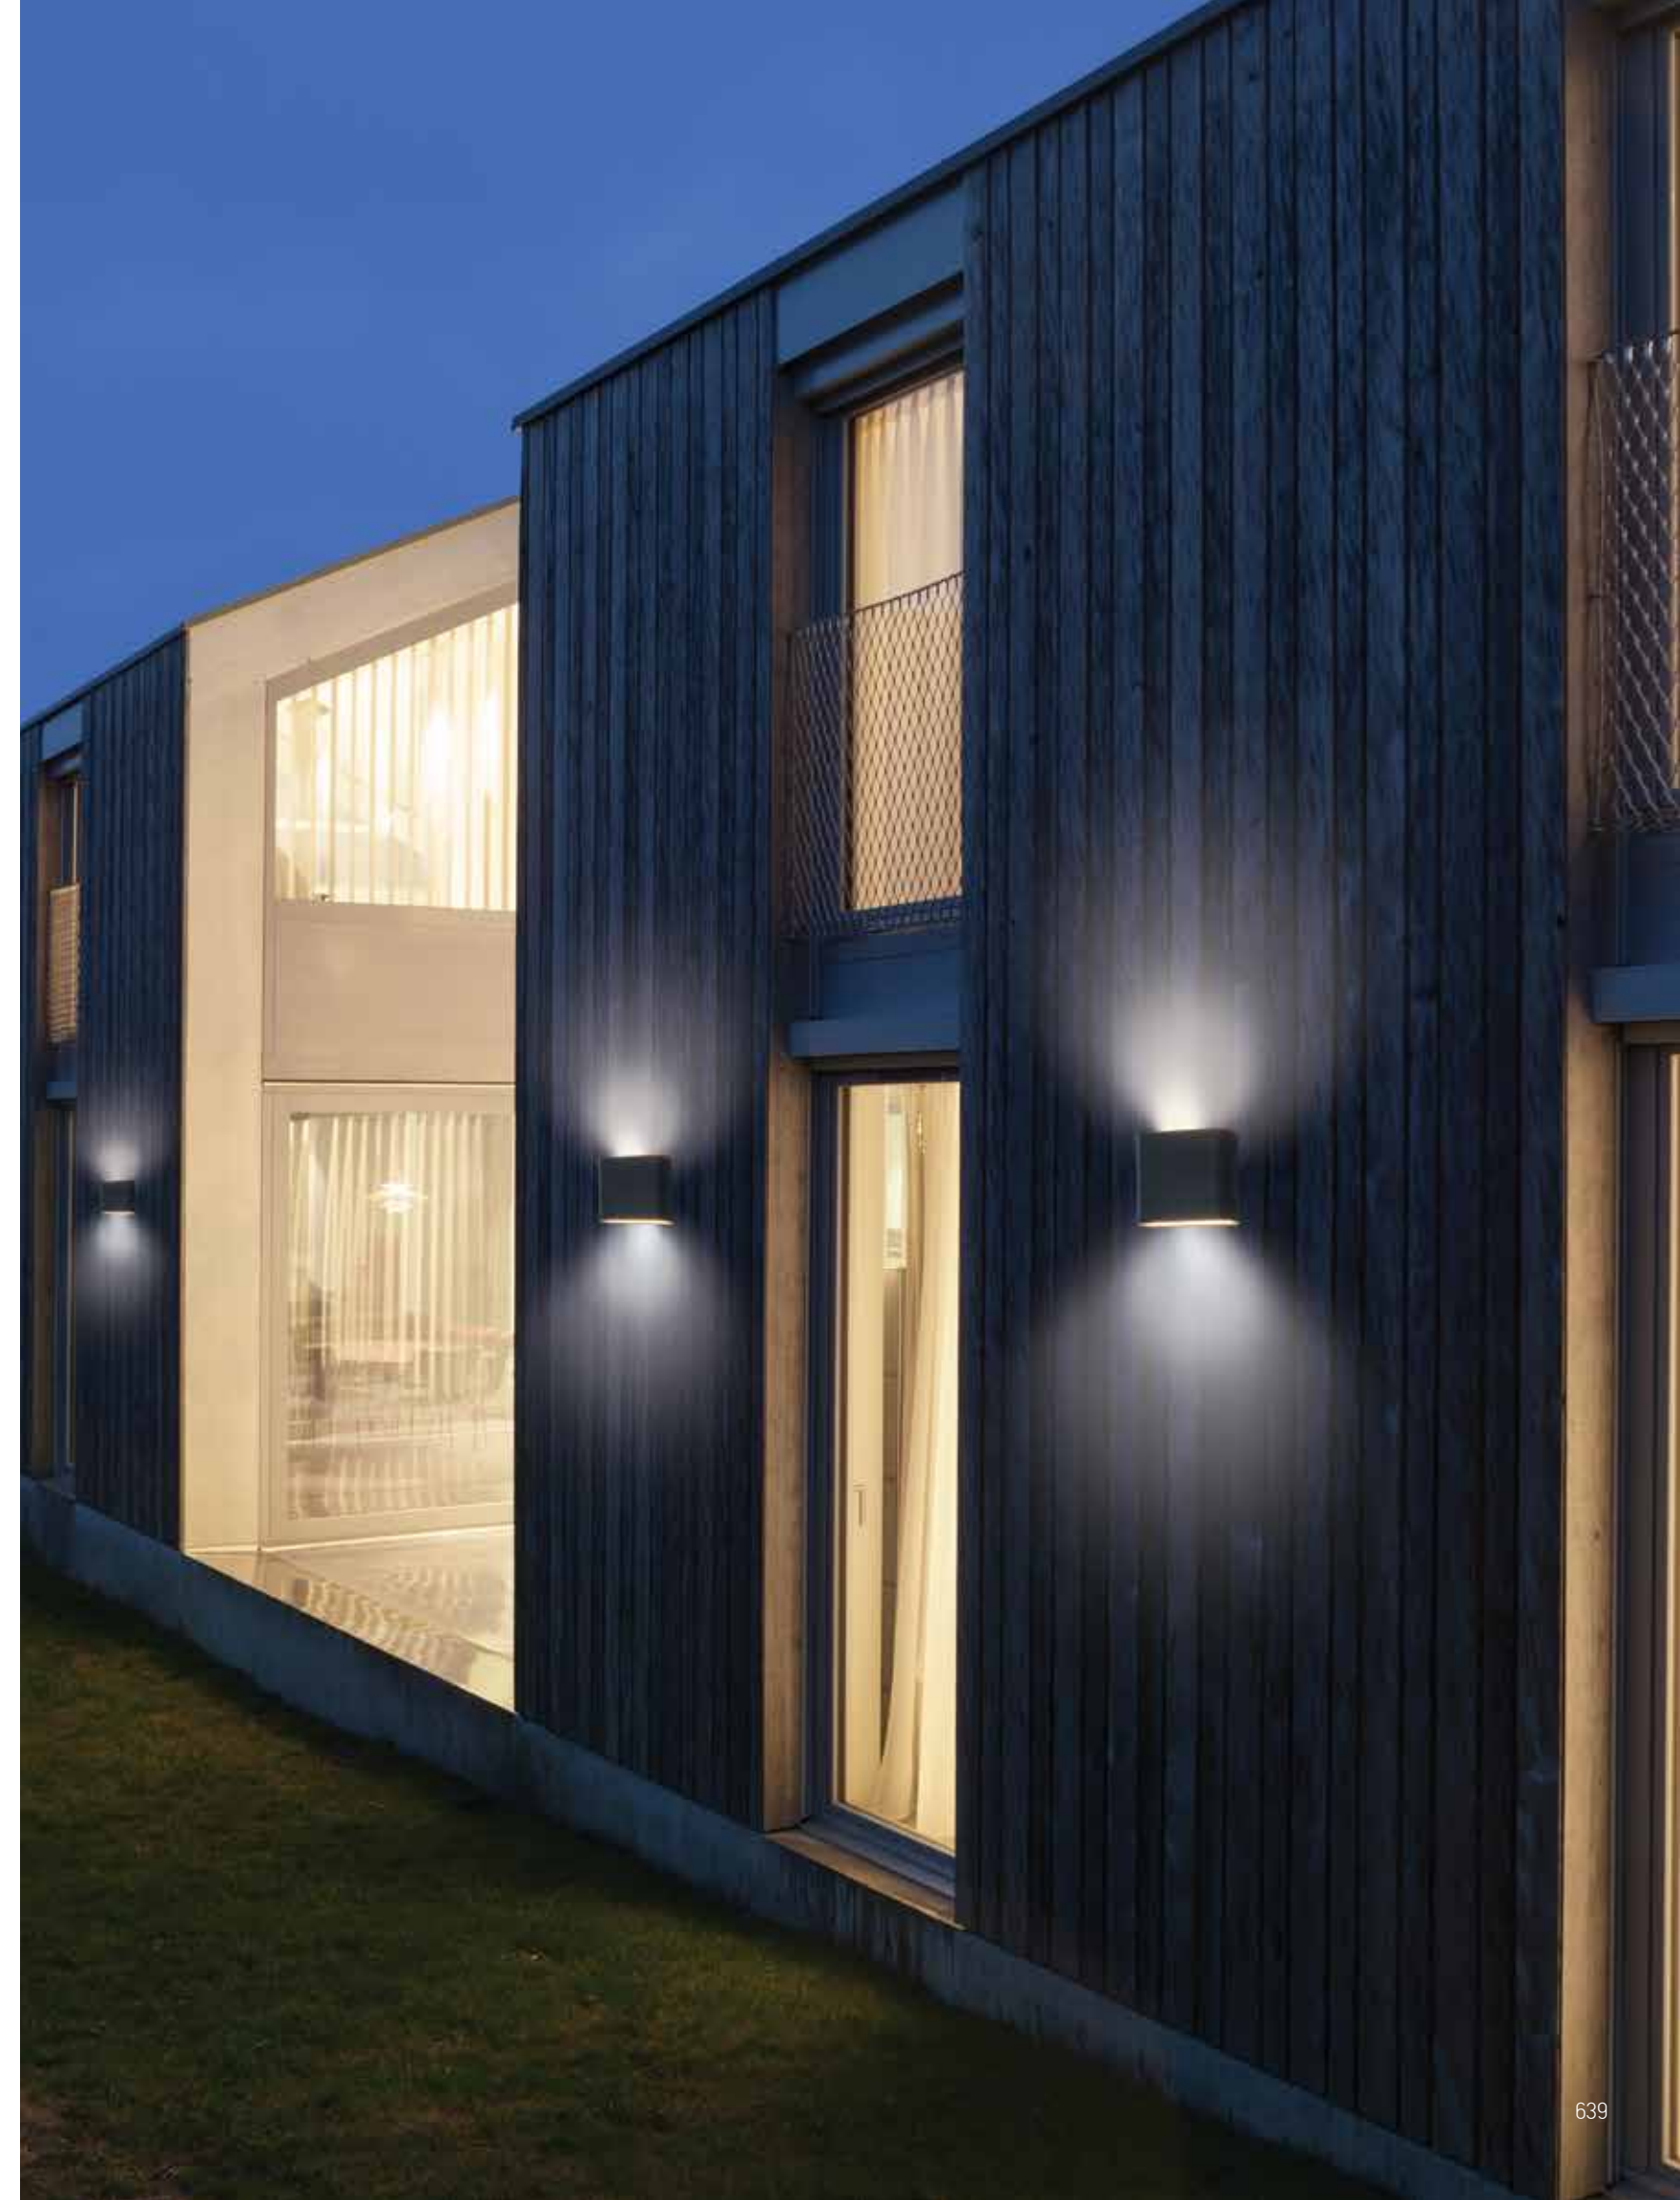

Power 2 x 3W
Input 220-240V, 50/60Hz
Color Temperature 3000K
Lumen 480Lm
Cri 80
IP 65
Dimensions L: 3.1cm W: 11cm H: 9cm
Material Aluminium - Tempered Glass
Special Feature Up - Down Light
Color Graphite / **Code E238**

Power 2 x 6W
Input 220-240V, 50/60Hz
Color Temperature 3000K
Lumen 960Lm
Cri 80
IP 65
Dimensions L: 3.1cm W: 17.5cm H: 9cm
Material Aluminium - Tempered Glass
Special Feature Up - Down Light
Color Graphite / **Code E239**

Power 2 x 10W
Input 220-240V, 50/60Hz
Color Temperature 3000K
Lumen 1600Lm
Cri 80
IP 65
Dimensions L: 3.1cm W: 30cm H: 9cm
Material Aluminium - Tempered Glass
Special Feature Up - Down Light
Color Graphite / **Code E240**