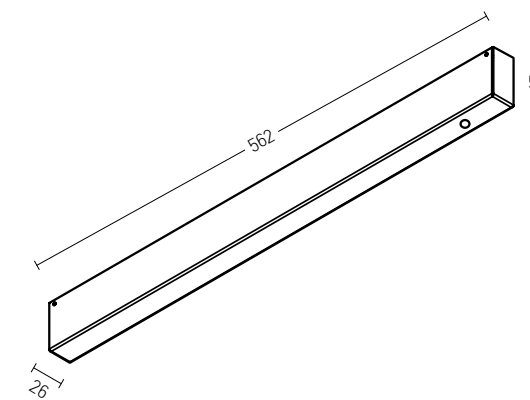

Pendant Base with Driver for Surface Magnetic Track

Power 75W
Input 220-240 , 50-60Hz
Output 48V
Special Feature 200cm Cable Available
Color Sandy White
Guarantee 5Years

ON-OFF / **Code 20314-W**
DALI KIT / **Code 20316-W**
PUSH BUTTON KIT / **Code 20318-W**
BLUETOOTH KIT / **Code 20320-W**