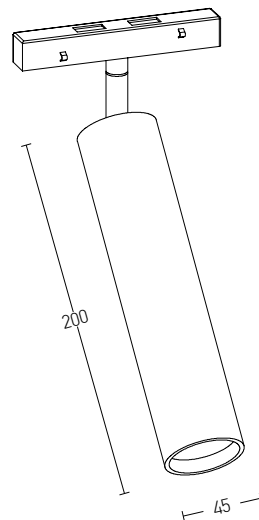

Power 15W
Input 48V
Color Temperature 3000K
Lumen 1650Lm
Cri 80
Dimensions Ø: 45mm H: 200mm
Beam Angle 24°
DALI Dimmable ☐
Material Aluminium
Color Sandy Black / Code 2095-D
CREE

Power 15W
Input 48V
Color Temperature 3000K
Lumen 1650Lm
Cri 80
Dimensions Ø: 45mm H: 200mm
Beam Angle 24°
Non Dimmable ☒
Material Aluminium
Color Sandy Black / Code 2095
CREE