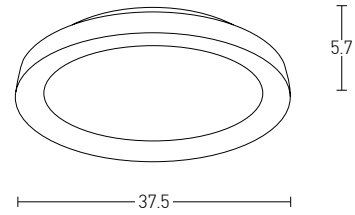

### Model Finishing

Brushed Gold Matt

Brushed Coffee

Sandy White

Sandy Black

Power 30W  
 Input 220-240V, 50/60Hz  
 Color Temperature 3000K  
 Lumen 1800Lm  
 Cri 80  
 Dimensions Ø: 37.5cm H: 5.7cm  
 Non Dimmable   
 Material Aluminium - Acrylic  
 Color White / **Code Z 62130L-W**  
 Color Black / **Code Z 62130L-B**