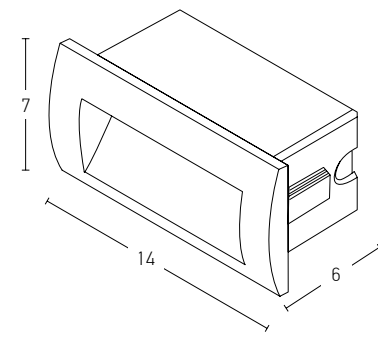

Power 3W
Input 220-240V, 50/60Hz
Color Temperature 3000K
Lumen 240Lm
Cri 80
IP 65
Dimensions L: 14cm W: 7cm H: 4.1cm
Recessed Mounting Box L: 12.5cm W: 6cm (Included)
Depth 6cm
Material Aluminium
Color Graphite / **Code E247-G**
Color Sandy White / **Code E247-W**