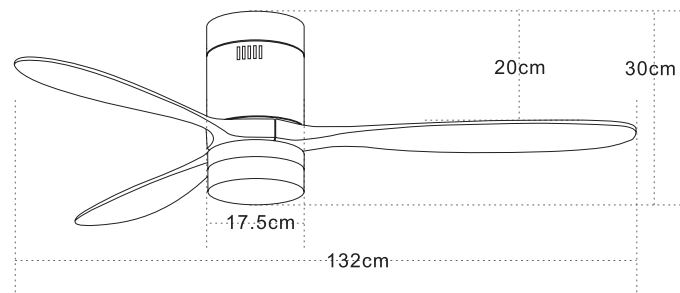

Led Light Source 15W
Input 220-240V, 50/60Hz
Color Temperature 3000K, 4000K, 6000K
Lumen 1500Lm
Cri 80
dB 23
Dimensions 52" Ø: 132cm H: 30cm
Air Flow 141m³ min
Night Mode Time Setting 1h / 2h / 4h / 8h
Material Metal - Polycarbonate - Wood
Special Feature Summer Function
Motor Feature AC Motor 55W
3 Speeds

Color Black Matt - Cherry Wood Blades / Code 19144