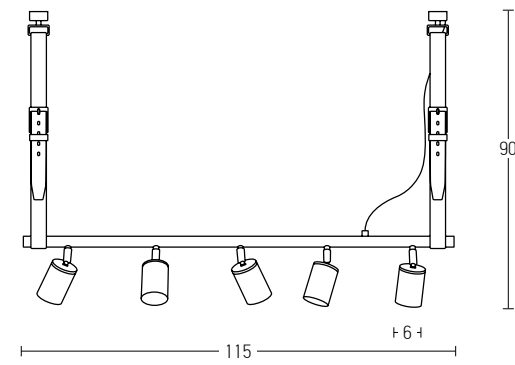

Bulb 5xGU10
Power MAX 25W
Input 220-240V, 50/60Hz
Base Ø: 8cm H: 2cm
Material Metal - Leather
Color Black Matt - Copper Rusty / **Code 16121**