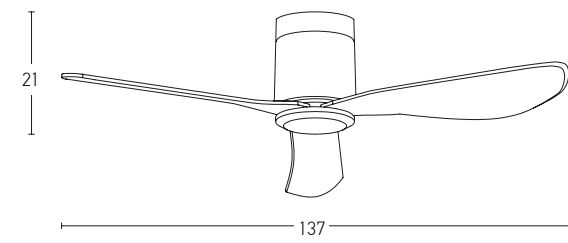

Color Coffee Matt - Cherry Wood Blades / Code 20256

Led Light Source	Without Light
Input	220-240V, 50/60Hz
dB	20
Dimensions	60" Ø: 152cm H: 32-44.5cm
Air Flow	211.7m <sup>3</sup> min
Night Mode	Time Setting 2h / 4h / 8h
Material	Metal - Wood
Special Feature	2 Down Rods 12.5-25cm Summer & Winter Function
Motor Feature	DC Motor 55W 5 Speeds
Color	Black Matt - Solid Wood Blades / <b>Code 20259</b>