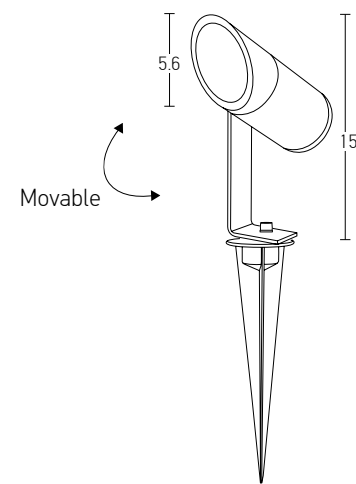

Power 7W
Input 220-240V, 50/60Hz
Color Temperature 3000K
Lumen 630Lm
Cri 80
IP 65
Dimensions Ø: 5.6cm H: 15cm
Optic 36°
Material Aluminium - Tempered Glass
Special Feature Movable
Spike Included

Color Graphite / **Code E152**