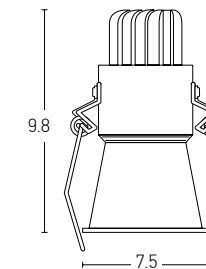

Power 6W
Input 220-240V, 50/60Hz
Color Temperature 3000K
Lumen 480Lm
Cri 90
Dimensions Ø: 5.5cm H: 9.1cm
Cutting Hole Ø: 5.2cm
Beam Angle 24°
Non Dimmable ☒
Material Aluminium
Depth Required JT: 9.5cm
Driver Included (160mA)
Color Black Matt / **Code S074**

Power 10W
Input 220-240V, 50/60Hz
Color Temperature 3000K
Lumen 800Lm
Cri 90
Dimensions Ø: 7.5cm H: 9.8cm
Cutting Hole Ø: 7.2cm
Beam Angle 31°
Non Dimmable ☒
Material Aluminium
Depth Required JT: 10.5cm
Driver Included (250mA)
Color Black Matt / **Code S076**