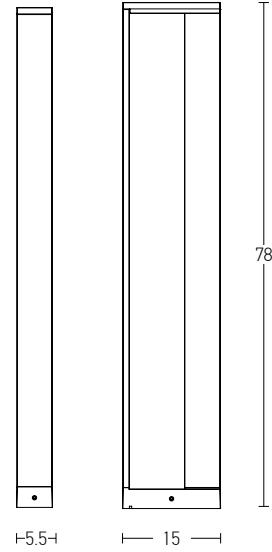

Power 7W  
 Input 220-240V, 50/60Hz  
 Color Temperature 3000K  
 Lumen 595Lm  
 Cri 80  
 IP 54  
 Dimensions Ø: 15cm H: 50cm  
 Material Aluminium - Clear Glass  
 Special Feature Movable  
 Color Graphite / Code **E210**