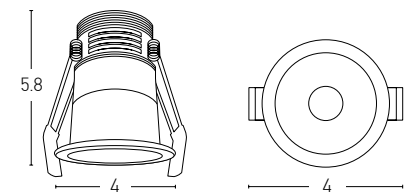

Power 4W
Input 220-240V, 50/60Hz
Color Temperature 3000K
Lumen 270Lm
Cri 90
Dimensions Ø: 4cm H: 5.8cm
Cutting Hole Ø: 3.3cm
Beam Angle 24°
Non Dimmable ☒
Material Aluminium
Depth Required JT: 6.5cm
Driver Included (700mA)
Color White Matt - Black Matt / **Code S092**

Power 6W
Input 220-240V, 50/60Hz
Color Temperature 3000K
Lumen 420Lm
Cri 90
Dimensions Ø: 6cm H: 8.2cm
Cutting Hole Ø: 5.1cm
Beam Angle 40°
Non Dimmable ☒
Material Aluminium
Depth Required JT: 9cm
Driver Included (160mA)
Color White Matt - Black Matt / **Code S093**

Power 15W
Input 220-240V, 50/60Hz
Color Temperature 3000K
Lumen 1050Lm
Cri 90
Dimensions Ø: 7.5cm H: 10cm
Cutting Hole Ø: 6.8cm
Beam Angle 38°
Non Dimmable ☒
Material Aluminium
Depth Required JT: 11cm
Driver Included (350mA)
Color White Matt - Black Matt / **Code S094**

Power 6W
Input 220-240V, 50/60Hz
Color Temperature 3000K
Lumen 480Lm
Cri 90
Dimensions Ø: 5.5cm H: 9.1cm
Cutting Hole Ø: 5.2cm
Beam Angle 24°
Non Dimmable ☒
Material Aluminium
Depth Required JT: 9.5cm
Driver Included (160mA)
Color White Matt / **Code S073**

Power 10W
Input 220-240V, 50/60Hz
Color Temperature 3000K
Lumen 800Lm
Cri 90
Dimensions Ø: 7.5cm H: 9.8cm
Cutting Hole Ø: 7.2cm
Beam Angle 31°
Non Dimmable ☒
Material Aluminium
Depth Required JT: 10.5cm
Driver Included (250mA)
Color White Matt / **Code S075**

Power 6W
Input 220-240V, 50/60Hz
Color Temperature 3000K
Lumen 480Lm
Cri 90
Dimensions Ø: 5.5cm H: 9.1cm
Cutting Hole Ø: 5.2cm
Beam Angle 24°
Non Dimmable ☒
Material Aluminium
Depth Required JT: 9.5cm
Driver Included (160mA)
Color Black Matt / **Code S074**