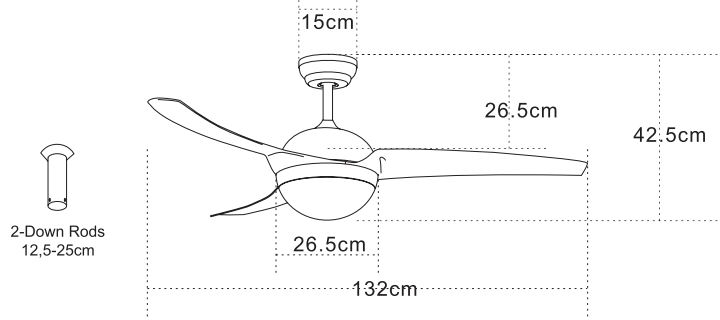

Indoor Ceiling Fans