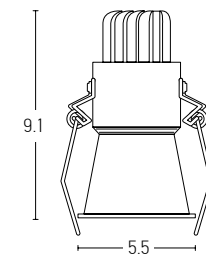

Power 4W
Input 220-240V, 50/60Hz
Color Temperature 3000K
Lumen 270Lm
Cri 90
Dimensions Ø: 4cm H: 5.8cm
Cutting Hole Ø: 3.3cm
Beam Angle 24°
Non Dimmable ☒
Material Aluminium
Depth Required JT: 6.5cm
Driver Included (700mA)
Color White Matt - Black Matt / **Code S092**

Power 6W
Input 220-240V, 50/60Hz
Color Temperature 3000K
Lumen 420Lm
Cri 90
Dimensions Ø: 6cm H: 8.2cm
Cutting Hole Ø: 5.1cm
Beam Angle 40°
Non Dimmable ☒
Material Aluminium
Depth Required JT: 9cm
Driver Included (160mA)
Color White Matt - Black Matt / **Code S093**

Power 15W
Input 220-240V, 50/60Hz
Color Temperature 3000K
Lumen 1050Lm
Cri 90
Dimensions Ø: 7.5cm H: 10cm
Cutting Hole Ø: 6.8cm
Beam Angle 38°
Non Dimmable ☒
Material Aluminium
Depth Required JT: 11cm
Driver Included (350mA)
Color White Matt - Black Matt / **Code S094**

Power 6W
Input 220-240V, 50/60Hz
Color Temperature 3000K
Lumen 480Lm
Cri 90
Dimensions Ø: 5.5cm H: 9.1cm
Cutting Hole Ø: 5.2cm
Beam Angle 24°
Non Dimmable ☒
Material Aluminium
Depth Required JT: 9.5cm
Driver Included (160mA)
Color White Matt / **Code S073**

Power 10W
Input 220-240V, 50/60Hz
Color Temperature 3000K
Lumen 800Lm
Cri 90
Dimensions Ø: 7.5cm H: 9.8cm
Cutting Hole Ø: 7.2cm
Beam Angle 31°
Non Dimmable ☒
Material Aluminium
Depth Required JT: 10.5cm
Driver Included (250mA)
Color White Matt / **Code S075**

Power 6W
Input 220-240V, 50/60Hz
Color Temperature 3000K
Lumen 480Lm
Cri 90
Dimensions Ø: 5.5cm H: 9.1cm
Cutting Hole Ø: 5.2cm
Beam Angle 24°
Non Dimmable ☒
Material Aluminium
Depth Required JT: 9.5cm
Driver Included (160mA)
Color Black Matt / **Code S074**