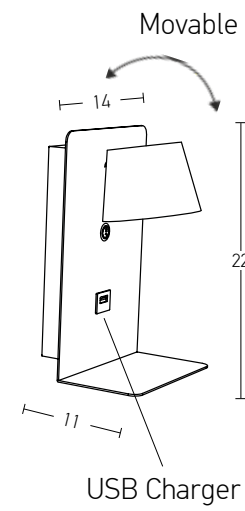

Power 7W
Input 220-240V, 50/60Hz
Color Temperature 3000K
Lumen 595Lm
Cri 80
Dimensions L: 11cm W: 14cm H: 22cm
Non Dimmable ☒
Material Metal - Aluminium - Plastic
Switch On/Off
Special Feature USB Charger
Shade Ø: 8.5cm H: 6.5cm
Color Shandy White / **Code H60**