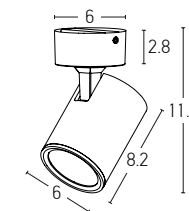

Bulb 1xGU10
Power MAX 35W
Input 220-240V, 50/60Hz
Dimensions Ø: 6cm H: 11.8cm
Base Ø: 6cm H: 2.8cm
Material Metal - Aluminium
Special Feature Cylinder Ø: 6cm L: 8.2cm
Color Black Matt - Brushed Brass / **Code S105**
Color Black Matt / **Code S104**