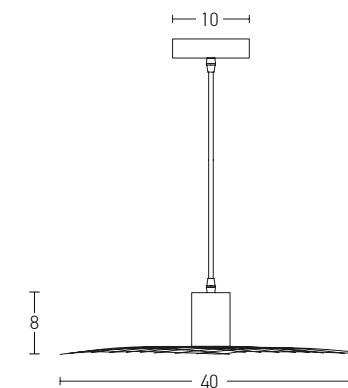

Bulb 1xE27
Power MAX 40W
Input 220-240V, 50/60Hz
Dimensions Ø: 40cm H: 8cm
Base Ø: 10cm H: 2cm
Material Metal - Bamboo
Special Feature 200cm Cable Adjustable
Color Natural / **Code 20242**