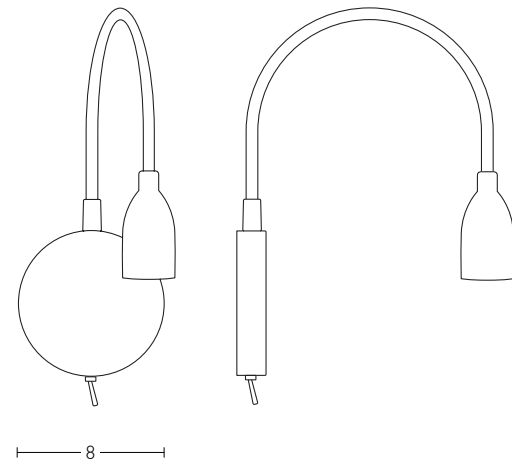

Power 3W
Input 220-240V, 50/60Hz
Color Temperature 3000K
Lumen 240Lm
Cri 80
Base Ø: 8cm L: 3cm
Non Dimmable ☒
Switch On/Off
Material Metal - Aluminium
Special Feature Flex 20cm
Color Chrome / **Code H30**