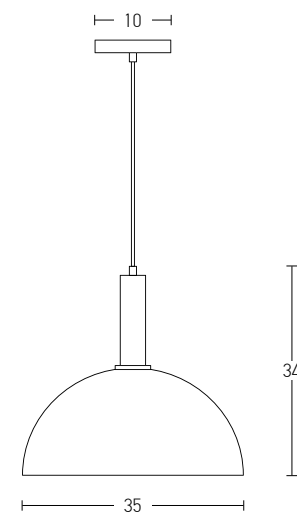

Indoor Lighting

Bulb 1xE27
Power MAX 40W
Input 220-240V, 50/60Hz
Dimensions Ø: 35cm H: 34cm
Base Ø: 10cm H: 2cm
Material Aluminium
Special Feature 150cm Cable Adjustable
Color Saumon Matt - White Matt / **Code 180050**