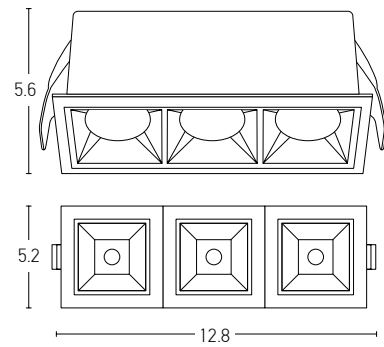

Power 9W
Input 220-240V, 50/60Hz
Color Temperature 3000K
Lumen 630Lm
Cri 90
Dimensions L: 12.8cm W: 5.2cm H: 5.6cm
Cutting Hole 12 x 4.3cm
Beam Angle 24°
Non Dimmable ☒
Material Aluminium
Depth Required 6cm
Driver Included (250mA)
Color Sandy White / **Code S100**