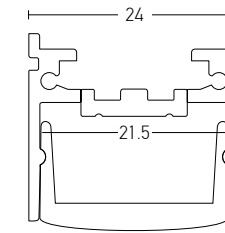

2m Profile + Clear PC Cover Degrees 60°, Aluminium