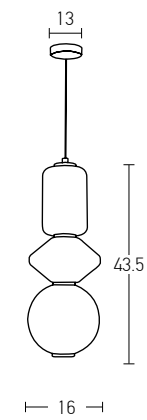

Power 15W
Input 220-240V, 50/60Hz
Color Temperature 3000K
Lumen 1200Lm
Cri 80
Dimensions Ø: 16cm H: 43.5cm
Base Ø: 13cm H: 5cm
Dimmable Triac ☐
Material Aluminium - Opal Glass
Special Feature 200cm Cable Adjustable
Color Gold Matt / **Code 19100**