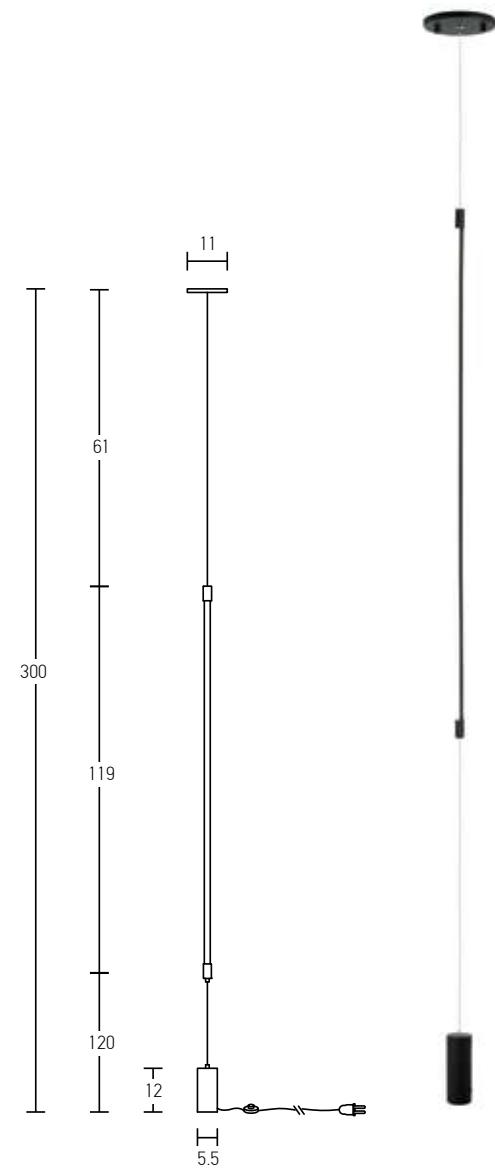

Power 22W
Input 220-240V, 50/60Hz
Color Temperature 3000K
Lumen 1760Lm
Cri 80
Dimensions Ø: 1.6cm H: 119cm H: 300cm
Base Ø: 5.5cm H: 12cm
Non Dimmable ☒
Material Aluminium - Acrylic
Color Black Matt / **Code 20184**