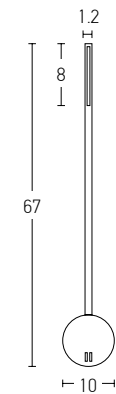

**Model Finishing**

Copper

Black Matt

Chrome Matt

Power 3W  
 Input 220-240V, 50/60Hz  
 Color Temperature 3000K  
 Lumen 240Lm  
 Cri 80  
 Dimensions L: 34cm W: 4cm H: 12cm  
 Depth 5cm  
 Non Dimmable   
 Switch On/Off  
 Material Metal - Aluminium  
 Cutting Hole 8.6x3.2cm  
 Special Feature Stick Ø: 2.5cm H: 6cm  
 Color Black / **Code H69**