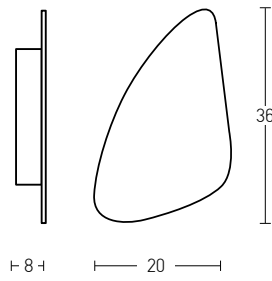

Bulb 2xG9 Led
Power MAX 7W
Input 220-240V, 50/60Hz
Dimensions L: 8cm W: 20cm H: 36cm
Material Metal - Marble
Color White Marble / **Code 18153-B**