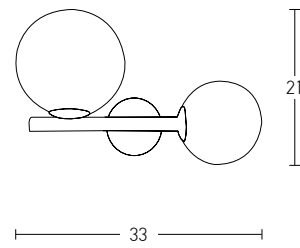

Bulb 1xE14 / 1xG9
Power MAX 15W
Input 220-240V, 50/60Hz
Dimensions L: 17.5cm W: 33cm H: 21cm
Base Ø: 8cm H: 3cm
Material Metal - Opal Glass
Special Feature Opal Glass Ø: 15cm / Ø: 10cm
Color Gold Matt / **Code 1995**