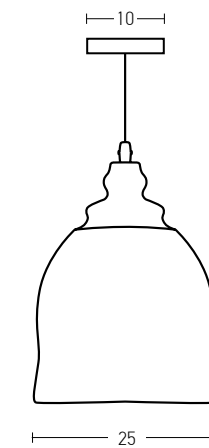

Bulb 1xE27
Power MAX 40W
Input 220-240V, 50/60Hz
Dimensions Ø: 25cm H: 31cm
Base Ø: 10cm H: 2cm
Material Metal
Special Feature 200cm Cable Adjustable
Color Black Matt / **Code 1505**
Color Gold / **Code 20361**

Suggested Trimless Canopy **Code 20144**