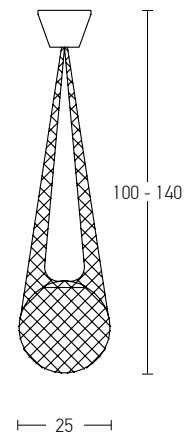

Bulb	1xE27
Power	MAX 5W
Input	220-240V, 50/60Hz
Dimensions	Ø: 25cm H: 100-140cm
Material	Net - Opal Glass
Special Feature	Glass Ø: 25cm
Color	Black / Code 1969