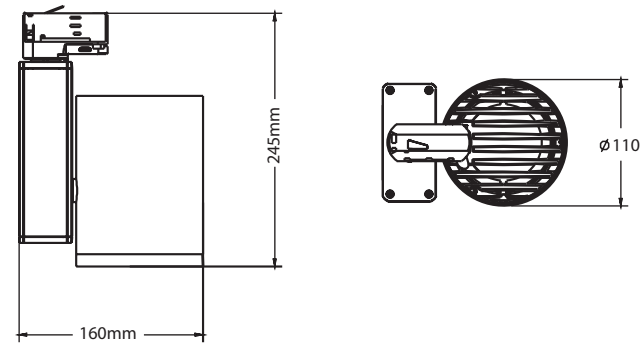

Power 40W
Input 220-240V, 50/60Hz
Color Temperature 3000K / 4000K
Cri 80
Dimensions Ø: 11cm H: 24.5cm
Non Dimmable ☒
Material Aluminium
Special Feature 3 Phase Track Light

Code	Kelvin	Lumen	Body Color
18307	3000K	5120Lm	Black
18308	3000K	5120Lm	White
18309	4000K	5280Lm	Black
18310	4000K	5280Lm	White