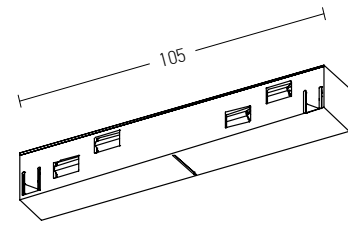

Inner Connector for 48V Magnetic Tracks
Code 20103