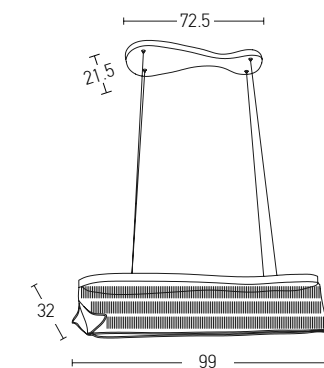

Power 52W
Input 220-240V, 50/60Hz
Color Temperature 3000K
Lumen 4160Lm
Cri 80
Dimensions L: 99cm W: 32cm H: 21cm
Base L: 72.5cm W: 21.5cm H: 3.5cm
Non Dimmable ☒
Material Aluminium - Iron - Acrylic
Special Feature 200cm Cable Adjustable Profile 1x3cm
Color Gold Matt / **Code 20160**