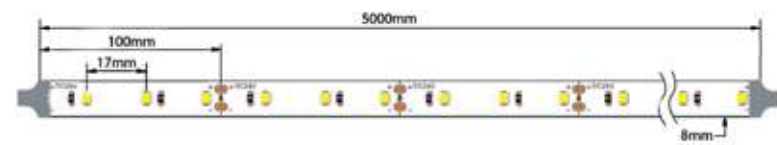

-OSRAM PRODUCT BASIC FLEX 24V 4.6W/M

Code	IP	Kelvin	CRI	Watt	Lumen/M
4052899594937	20	2700	85	4.6W/M	437
4052899594951	20	3000	85	4.6W/M	437
4052899594975	20	4000	85	4.6W/M	437
4052899594999	65	2700	85	4.6W/M	437
4052899595019	65	3000	85	4.6W/M	437
4062172020886	65	4000	85	4.6W/M	437

Lumen Efficiency 95lm/w
SDCM 3
Ra 85
LEDs/m 60
Voltage DC24V
Width IP20 8mm , IP65 11.1mm
Unit cut 100mm
Life Span 25000H
Waterproof Rate IP20 + IP65

*5 Years Guarantee when combined with OSRAM drivers

Dimming Options

1. DALI Dimming : Dali Driver 24V Channel 1+Switch Dali MCU . Suitable with Drivers to Page : 618-619 , 621
2. BLUETOOTH Dimming : Element Driver 24V+OT BLE (CASAMBI App) . Suitable with Drivers to Page : 620
3. PHASECUT Dimming : Suitable with PhaseCut Drivers to Page : 620
4. 1-10 Dimming : 1-10 Driver 24V+Switch MCU 1-10 . Suitable with 1-10V Drivers to Page : 619
5. PUSH BUTTON Dimming : Dali Driver 24V Channel 1 to Page : 618