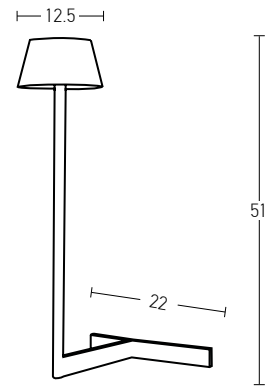

Power 18W
Input 220-240V, 50/60Hz
Color Temperature 3000K
Lumen 1260Lm
Cri 80
Dimensions L: 22cm W: 30cm H: 51cm
Non Dimmable ☒
Material Aluminium - Diffuser
Special Feature Shade Ø: 12.5cm
Color Sandy Black / **Code 19110**