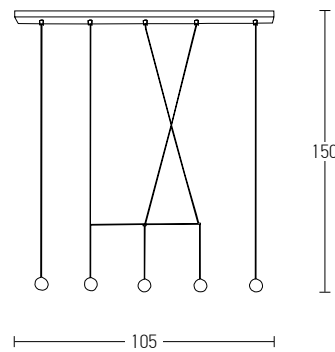

Power 5x4.5W
Input 220-240V, 50/60Hz
Color Temperature 3000K
Lumen 2200Lm
Cri 80
Dimensions L: 105cm W: 4cm H: 150cm
Base L: 105cm W: 4cm H: 3cm
Non Dimmable ☒
Material Metal - Aluminium
Beam Angle 38°
Special Feature 150cm Cable Adjustable
Color Sandy Black / **Code 1909**