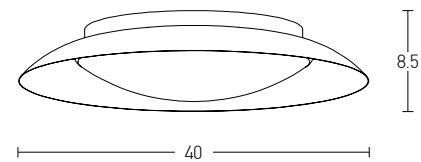

Indoor Led Lighting

Power 20W
Input 220-240V, 50/60Hz
Color Temperature 3000K
Lumen 1800Lm
Cri 80
Dimensions Ø: 40cm H: 8.5cm
Non Dimmable ☒
Material Metal - Acrylic
Special Feature Optional Dimming PhaseCut
Color Black - Copper / **Code 1957**
Color Black - Golden Leaf / **Code 1961**