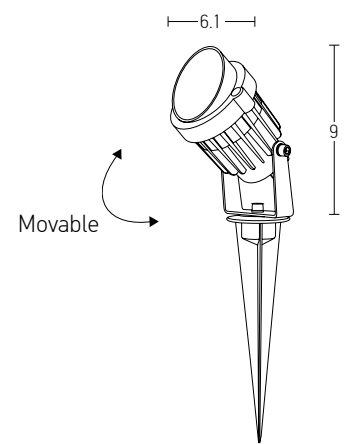

Power 7W
Input 220-240V, 50/60Hz
Color Temperature 3000K
Lumen 630Lm
Cri 80
IP 65
Dimensions Ø: 5.6cm H: 15cm
Optic 36°
Material Aluminium - Tempered Glass
Special Feature Movable
Spike Included

Color Graphite / **Code E152**

Power 5W
Input 220-240V, 50/60Hz
Color Temperature 3000K
Lumen 450Lm
Cri 80
IP 65
Dimensions Ø: 6.1cm H: 9cm
Optic 36°
Material Aluminium - Tempered Glass
Special Feature Movable
Spike Included

Color Graphite / **Code E153**