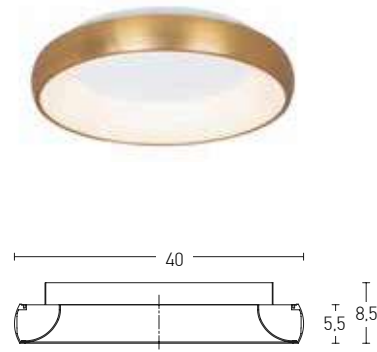

Indoor Led Lighting

Power 30W
Input 220-240V, 50/60Hz
Color Temperature 3000K
Lumen 2400Lm
Cri 80
Dimensions Ø: 40cm H: 8.5cm
Dimmable Triac
Material Aluminium - Acrylic
Color Sandy Black / **Code 2040**
Color Sandy White / **Code 2041**
Color Brushed Gold Matt / **Code 2042**
Color Brushed Coffee / **Code 2043**