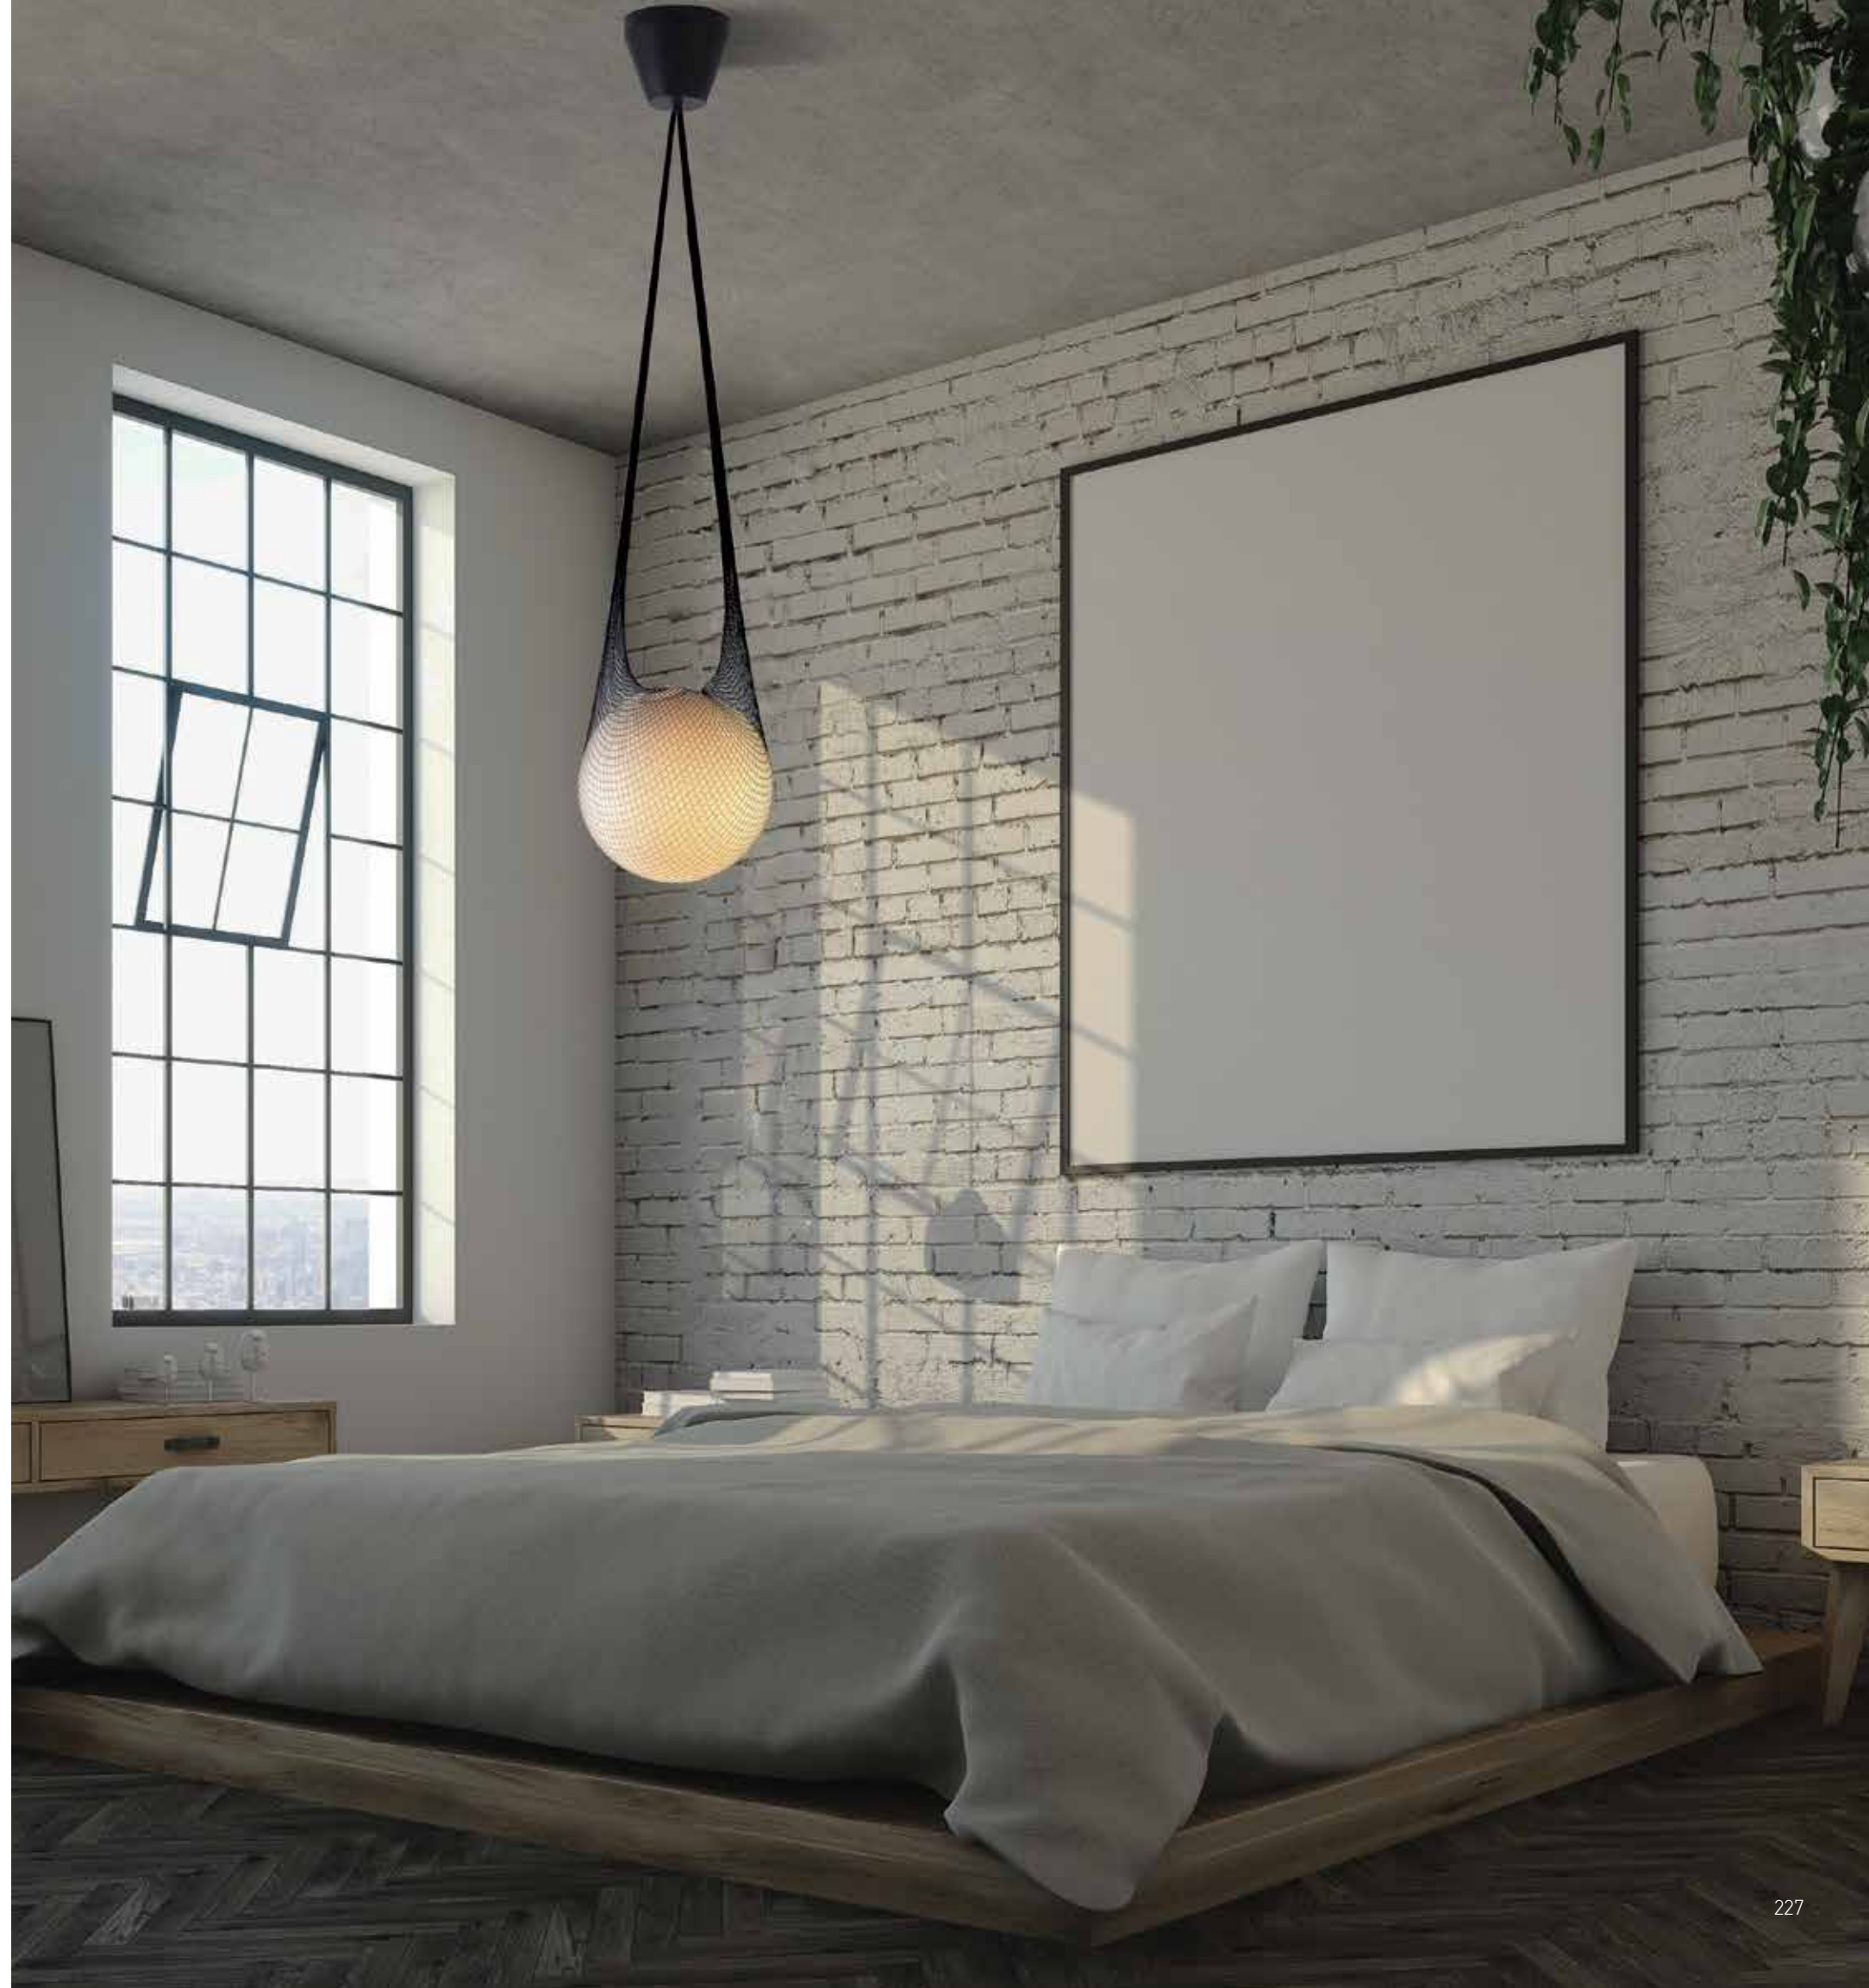

Bulb	1xE27
Power	MAX 5W
Input	220-240V, 50/60Hz
Dimensions	Ø: 25cm H: 100-140cm
Material	Net - Opal Glass
Special Feature	Glass Ø: 25cm
Color	Black / Code 1969