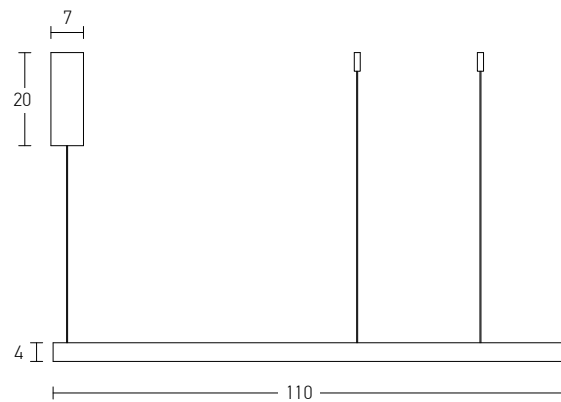

Power 60W
Input 220-240V, 50/60Hz
Color Temperature 3000K
Lumen 4800Lm
Cri 80
Dimensions Ø: 110cm H: 4cm
Base Ø: 7cm H: 20cm
Dimmable Triac ☐
Material Aluminium - Acrylic
Special Feature 210cm Cable Adjustable
Profile 4x2cm

Color Brushed Gold Matt / **Code 2008**