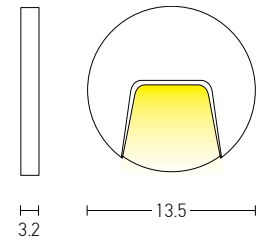

Power 3W
Input 220-240V, 50/60Hz
Color Temperature 3000K
Lumen 300Lm
Cri 80
IP 54
Dimensions Ø: 13.5cm L: 3.2cm
Material ABS
Color Graphite / **Code E183**
Color White / **Code E184**