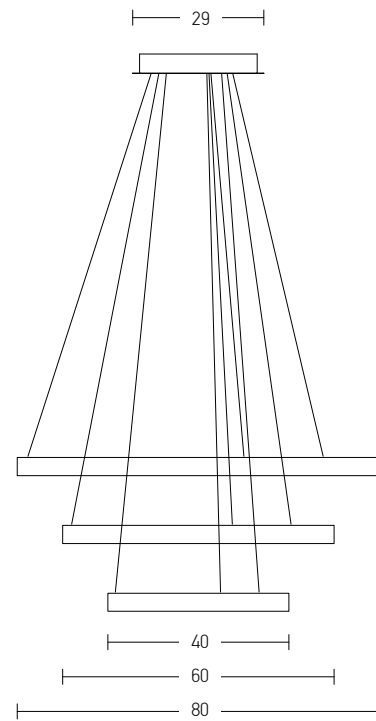

Power	25W / 37W / 50W
Input	220-240V, 50/60Hz
Color Temperature	3000K
Lumen	8960Lm
Cri	80
Dimensions	Ø: 40cm / Ø: 60cm / Ø: 80cm H: 4cm
Base	Ø: 29cm H: 4.5cm
Dimmable Triac	○
Material	Aluminium - Acrylic
Special Feature	200cm Cable Adjustable Profile 4x2cm
Color	Brushed Gold Matt / Code 2009