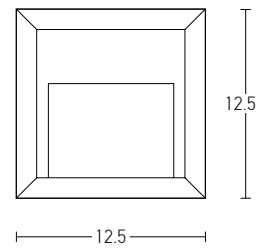

Power 1.5W
Input 220-240V, 50/60Hz
Color Temperature 3000K
Lumen 120Lm
Cri 80
IP 65
Dimensions L: 2.5cm W: 12.5cm H: 12.5cm
Material ABS
Color Graphite / **Code E230**