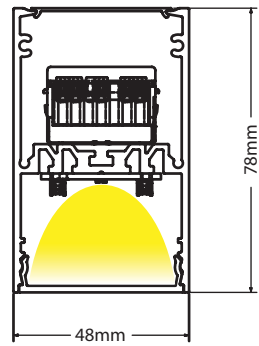

Fill in your code using the following items from the table.

Ceiling Profile

Code	Length	Driver	Kelvin	Set	Body Color
51	58 = 58cm	O = ON/OFF	3 = 3000K	E = HE	W = Sandy White
51	86 = 86cm	D = Dali	4 = 4000K	O = HO	B = Sandy Black
51	114 = 114cm				G = Sandy Grey
51	142 = 142cm				
51	170 = 170cm				
51	198 = 198cm				
51	226 = 226cm				
51	254 = 254cm				
51	282 = 282cm				
51	310 = 310cm				
51	338 = 338cm				

Guide to Create your Code by Choosing : 51 - Length - Driver - Kelvin - Set - Body Color