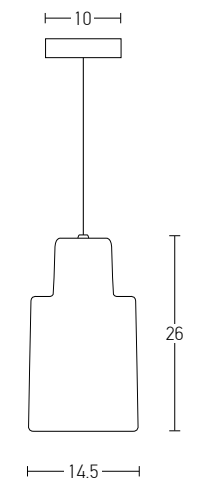

Bulb 1xE27
Power MAX 40W
Input 220-240V, 50/60Hz
Dimensions Ø: 14.5cm H: 26cm
Base Ø: 10cm H: 2.5cm
Material Concrete
Special Feature 120cm Cable Adjustable
Color Concrete - Chrome Base / **Code 1582**