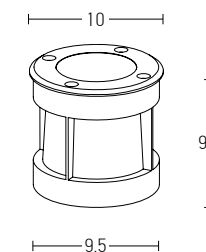

Power 3W
Input 24V
Color Temperature 3000K
Lumen 180Lm
Cri 80
IP 65
IK 10
Dimensions Ø: 4.8cm H: 10cm
Material Aluminium - Stainless Steel- PC Diffuser
Recommended Driver D-8-24 (Not Included)
Color Aluminium / **Code E179**

Driver D-8-24
Power 8W
Input 220-240V, 50/60Hz
Output 24V
Dimensions L: 7.5cm W: 3cm H: 2.3cm
IP 42