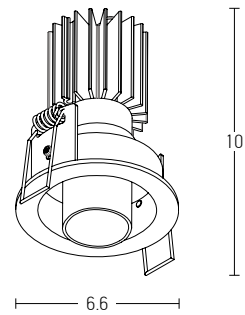

Power 2x9W
Input 220-240V, 50/60Hz
Color Temperature 3000K
Lumen 1620Lm
Cri 80
Dimensions Ø: 14cm H: 11.3cm
Beam Angle 18°
Cutting Hole Ø: 12.8cm
Material Aluminium
Special Feature Movable
Included LED Driver
Color Sandy White / **Code 1927**
Sandy Black / **Code 1926**

Power 9W
Input 220-240V, 50/60Hz
Color Temperature 3000K
Lumen 810Lm
Cri 80
Dimensions Ø: 6.6cm H: 10cm
Beam Angle 18°
Cutting Hole Ø: 6cm
Material Aluminium
Special Feature Included LED Driver
Color Sandy White / **Code 1925**
Sandy Black / **Code 1924**