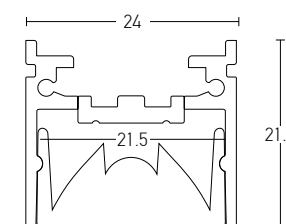

2m Profile + PMMA Lens Cover Degrees 30°, Aluminium

Profile Set
20325-30D 2m Aluminium Profile + 2m PMMA Lens Cover (Degrees 30°) + 4pcs Metal Clips