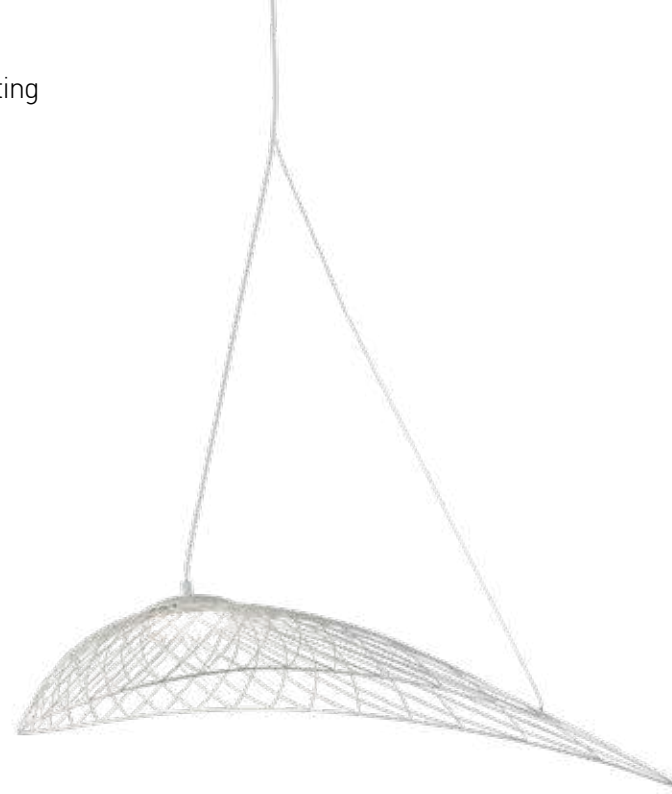

Power	10W
Input	220-240V, 50/60Hz
Color Temperature	3000K
Lumen	1000Lm
Cri	80
Dimensions	L: 76cm W: 40cm H: 17cm
Base	Ø: 10cm H: 2.5cm
Non Dimmable	☒
Material	Metal - Diffuser
Special Feature	200cm Cable Adjustable Optional Dimming PhaseCut
Color	White Matt / Code 1976
Color	Black Matt / Code 1975