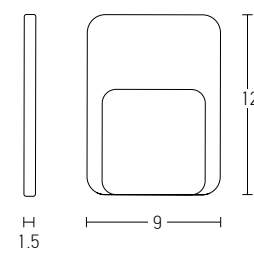

Power 1.5W
Input 220-240V, 50/60Hz
Color Temperature 3000K
Lumen 90Lm
Cri 80
IP 65
Dimensions L: 1.5cm W: 9cm H: 12cm
Material ABS - PC Diffuser
Color White / **Code E187**