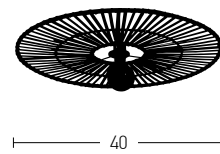

Bulb 1xE27
Power MAX 40W
Input 220-240V, 50/60Hz
Dimensions Ø: 80cm L: 8cm
Base Ø: 10cm H: 2cm
Material Metal - Bamboo
Color White - Natural Bamboo / **Code 19250**

Bulb 1xE27
Power MAX 40W
Input 220-240V, 50/60Hz
Dimensions Ø: 60cm L: 8cm
Base Ø: 10cm H: 2cm
Material Metal - Bamboo
Color Black - Natural Bamboo / **Code 19252**

Bulb 1xE27
Power MAX 40W
Input 220-240V, 50/60Hz
Dimensions Ø: 40cm L: 8cm
Base Ø: 10cm H: 2cm
Material Metal - Bamboo
Color White - Natural Bamboo / **Code 19251**
Black - Natural Bamboo / **Code 19253**