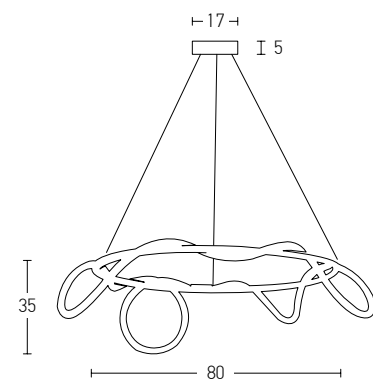

Color Brushed Gold Matt / **Code 2008**

Power	25W / 37W / 50W
Input	220-240V, 50/60Hz
Color Temperature	3000K
Lumen	8960Lm
Cri	80
Dimensions	Ø: 40cm / Ø: 60cm / Ø: 80cm H: 4cm
Base	Ø: 29cm H: 4.5cm
Dimmable Triac	○
Material	Aluminium - Acrylic
Special Feature	200cm Cable Adjustable Profile 4x2cm
Color	Brushed Gold Matt / <b>Code 2009</b>