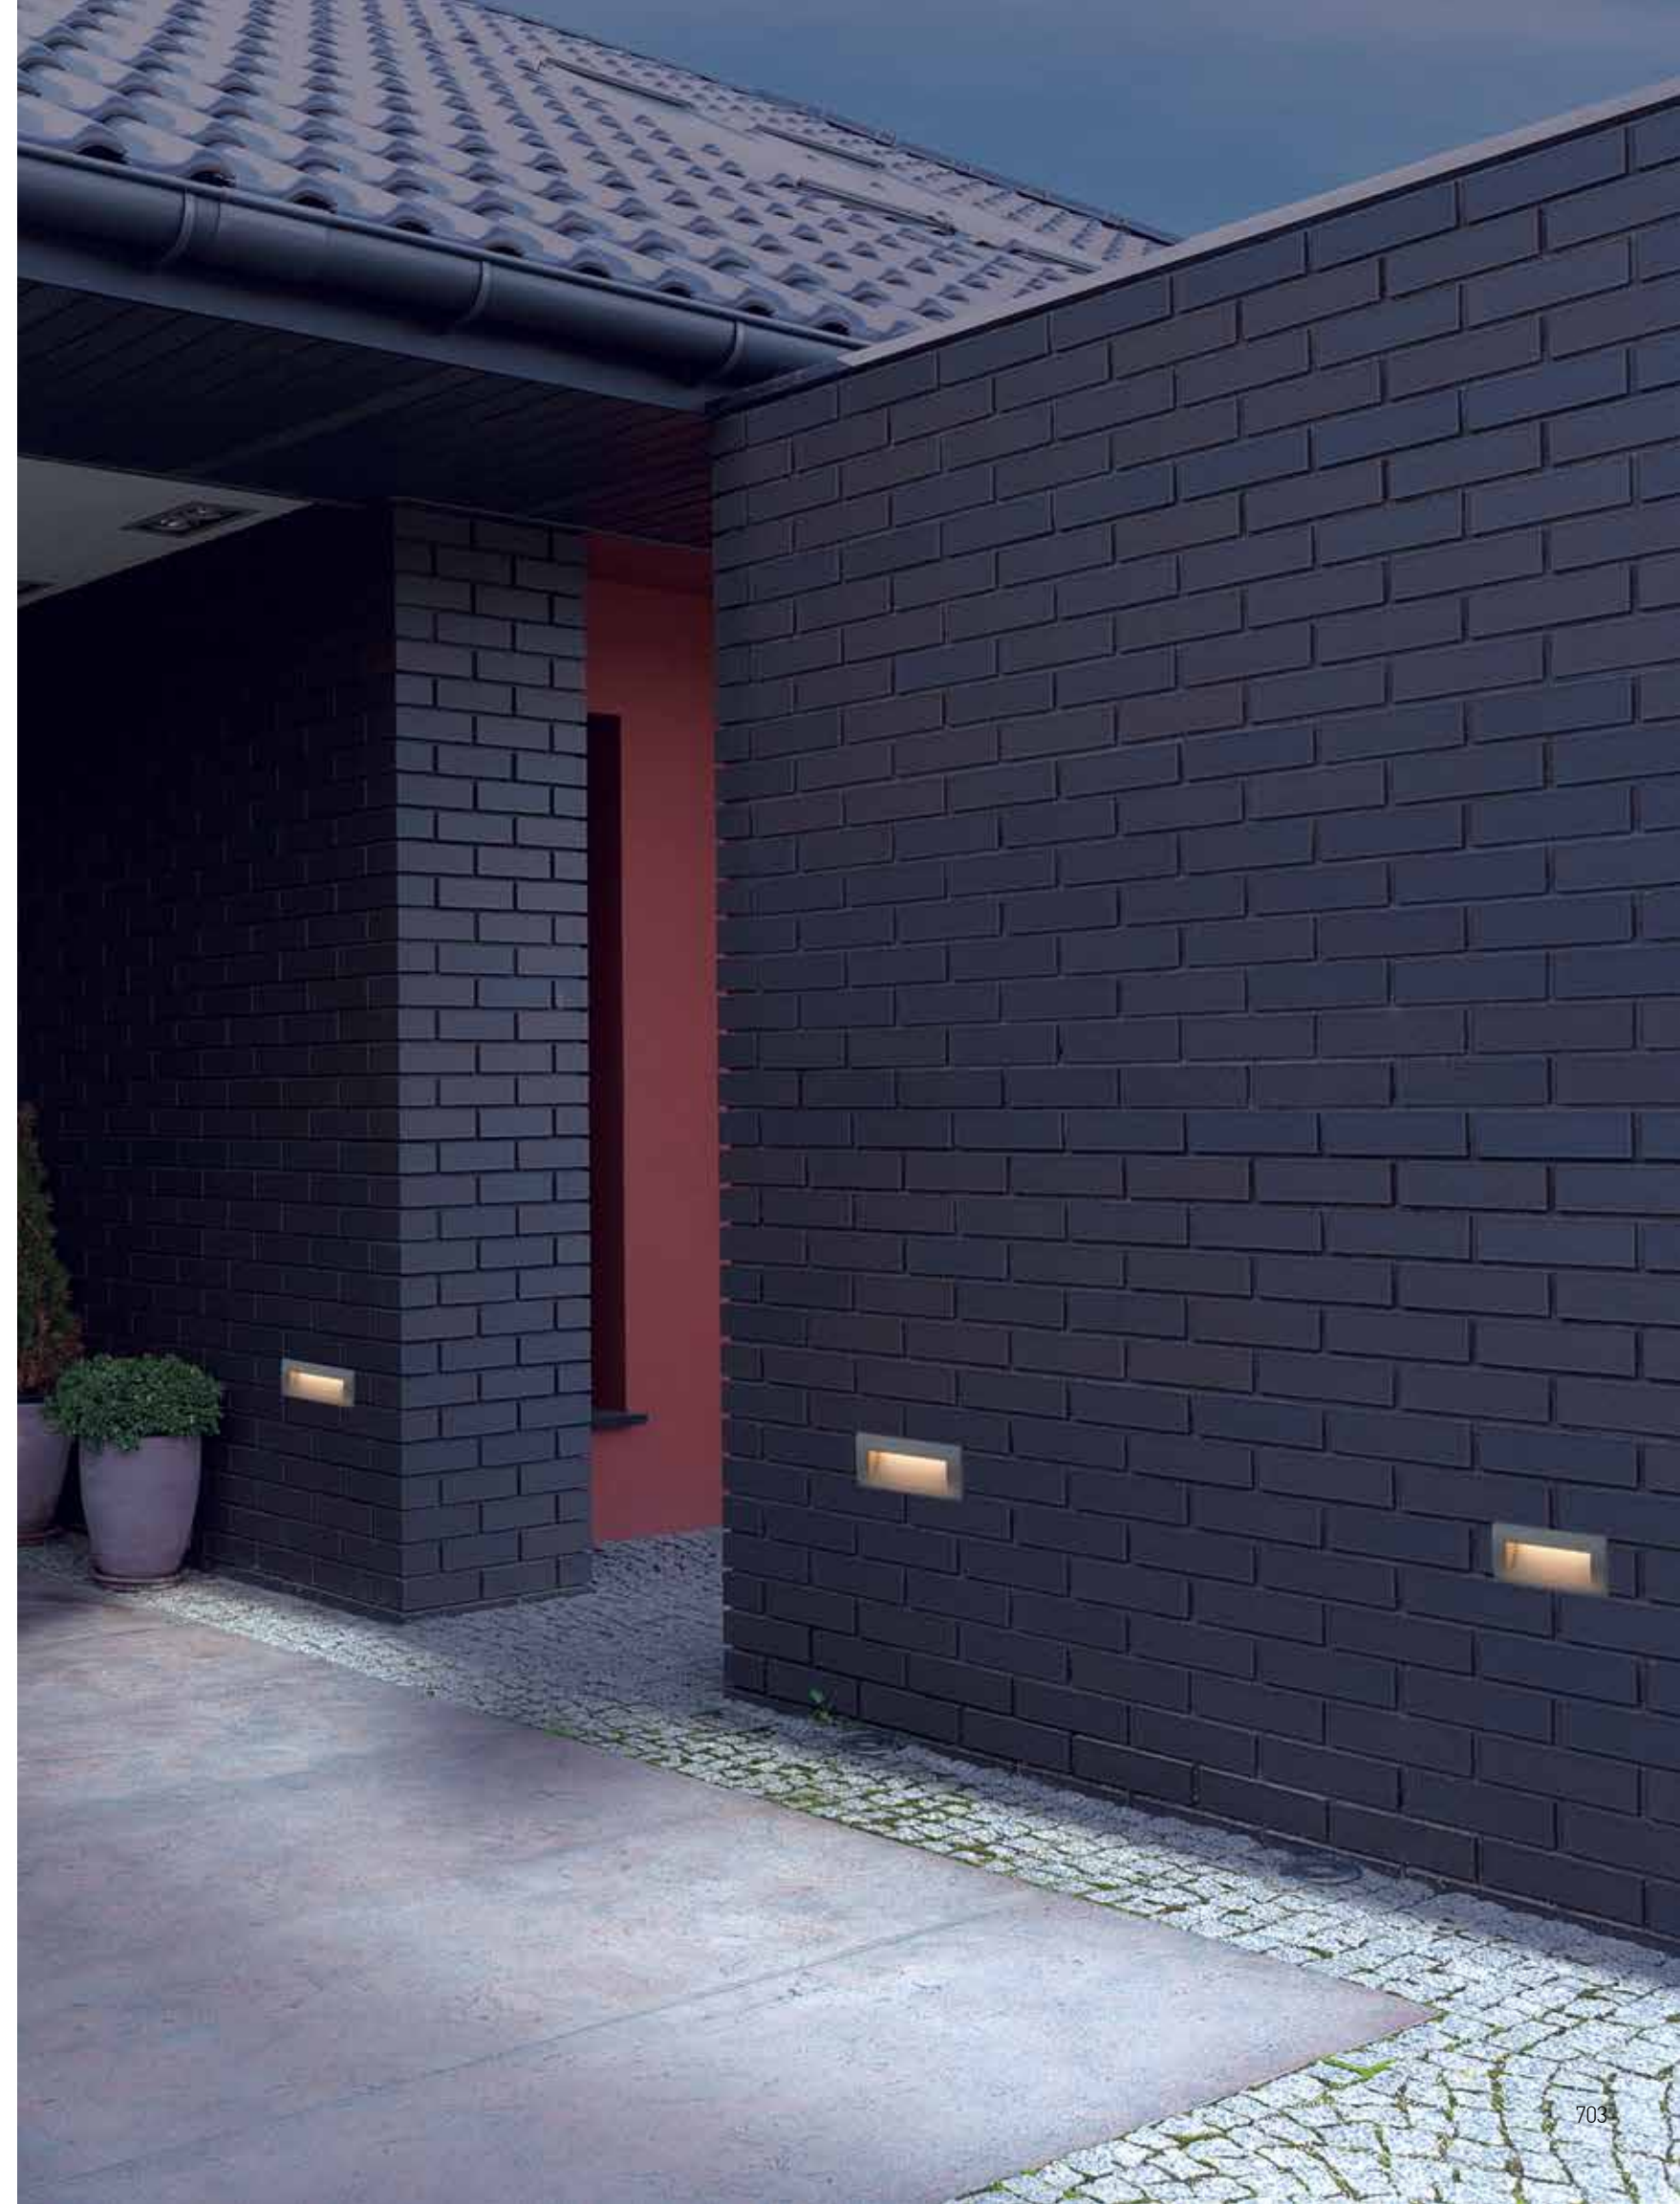

Power 3W
Input 220-240V, 50/60Hz
Color Temperature 3000K
Lumen 240Lm
Cri 80
IP 65
Dimensions L: 14cm W: 7cm H: 4.1cm
Recessed Mounting Box L: 12.5cm W: 6cm (Included)
Depth 6cm
Material Aluminium
Color Graphite / **Code E247-G**
Color Sandy White / **Code E247-W**

Power 1W
Input 220-240V, 50/60Hz
Color Temperature 3000K
Lumen 80Lm
Cri 80
IP 65
Dimensions L: 9cm W: 9cm H: 4.1cm
Recessed Mounting Box L: 7.3cm W: 7.3cm (Included)
Depth 6cm
Material Aluminium
Color Graphite / **Code E246-G**
Color Sandy White / **Code E246-W**