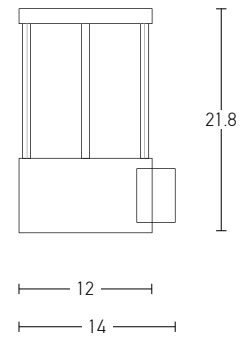

Power 6W  
 Input 220-240V, 50/60Hz  
 Color Temperature 3000K  
 Lumen 540Lm  
 Cri 80  
 Dimensions L: 26.5cm H: 91cm  
 Base L: 7.5cm W: 7.5cm  
 Material Aluminium  
 Special Feature Profile 4.5x4.5cm Movable  
 Color Sandy Black - Wood / **Code E221**