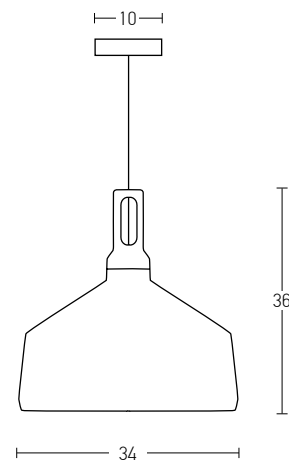

Bulb 1xE27
Power MAX 40W
Input 220-240V, 50/60Hz
Dimensions Ø: 34cm H: 36cm
Base Ø: 10cm H: 2cm
Material Metal - Aluminium - Wood
Special Feature 150cm Cable Adjustable
Color White Matt / **Code 1511-W**
Color Black Matt / **Code 1511-B**
Color Blue Matt / **Code 1511-BL**
Color Light Green / **Code 1511-LG**