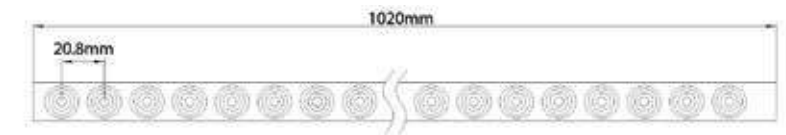

-LED STRIP 24V 18W/M with OPTICS 20° x 45°

Code	IP	Kelvin	CRI	Watt	Lumen/M
LS10	67	3000	90	18W/M	1583
LS11	67	4000	90	18W/M	1597

Lumen Efficiency 103lm/w
SDCM 3
Ra 90
LEDs/m 48
Voltage DC24V
Width 18.5mm
Unit cut 125mm
Life Span 50000H
Waterproof Rate IP67

*5 Years Guarantee when combined with OSRAM drivers

Dimming Options

1. DALI Dimming : Dali Driver 24V Channel 1+Switch Dali MCU . Suitable with Drivers to Page : 618-619 , 621
2. BLUETOOTH Dimming : Element Driver 24V+OT BLE (CASAMBI App) . Suitable with Drivers to Page : 620
3. PHASECUT Dimming : Suitable with PhaseCut Drivers to Page : 620
4. 1-10 Dimming : 1-10 Driver 24V+Switch MCU 1-10 . Suitable with 1-10V Drivers to Page : 619
5. PUSH BUTTON Dimming : Dali Driver 24V Channel 1 to Page : 618