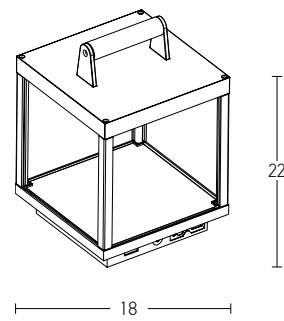

Power 5W
Input 220-240V, 50/60Hz
Color Temperature 3000K
Lumen 375Lm
Cri 80
IP 54
Dimensions L: 18cm W: 18cm H: 22cm
3 Steps Dimming 10% , 50% , 100%
Duration 15h , 10h , 7h
Material Aluminium - Difusser
Special Feature Portable Table Lamp
USB Cable & Adaptor Included

Color Black / **Code E218**