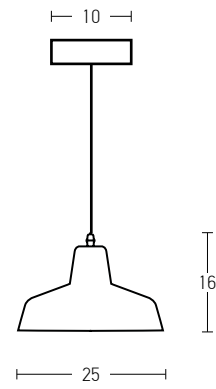

Bulb 1xE27
Power MAX 40W
Input 220-240V, 50/60Hz
Dimensions Ø: 25cm H: 16cm
Base Ø: 10cm H: 2.5cm
Material Concrete
Special Feature 100cm Cable Adjustable
Color Concrete - Chrome Base / **Code 1655**