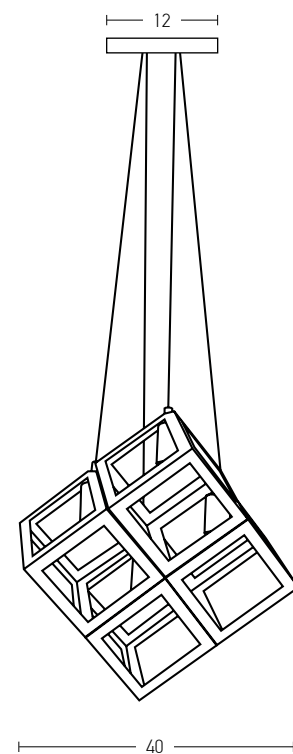

Indoor Lighting

Bulb 1xE27
Power MAX 40W
Input 220-240V, 50/60Hz
Dimensions L: 16cm W: 16cm H: 16cm
Base Ø: 10cm H: 2cm
Material Metal
Special Feature 150cm Cable Adjustable
Color Black Matt / **Code 1679**

Bulb 3xE27
Power MAX 40W
Input 220-240V, 50/60Hz
Dimensions L: 105cm W: 16cm H: 120cm
Base L: 105cm W: 6.5cm H: 2.7cm
Material Metal
Special Feature 100cm Cable Adjustable
Color Black Matt / **Code 1681**

Bulb 4xE27
Power MAX 40W
Input 220-240V, 50/60Hz
Dimensions W: 40cm H: 40cm
Base Ø: 12cm H: 2cm
Material Metal
Special Feature 150cm Cable Adjustable
Color Black Matt / **Code 1678**