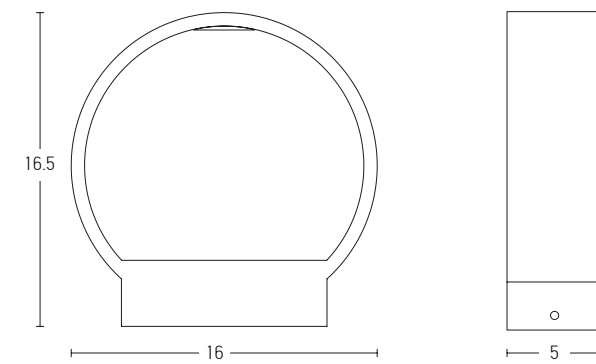

Power 6W
Input 220-240V, 50/60Hz
Color Temperature 3000K
Lumen 530Lm
Cri 80
IP 65
Dimensions L: 16.5cm W: 16cm H: 5cm
Material Aluminium - Tempered Glass
Special Feature Up - Down Light
Color Dark Brown / Code E268