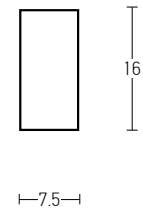

Bulb 2xGU10
Power MAX 25W
Input 220-240V, 50/60Hz
Dimensions L: 7.5cm W: 7cm H: 16cm
Material Concrete
Color Concrete / **Code 180022**