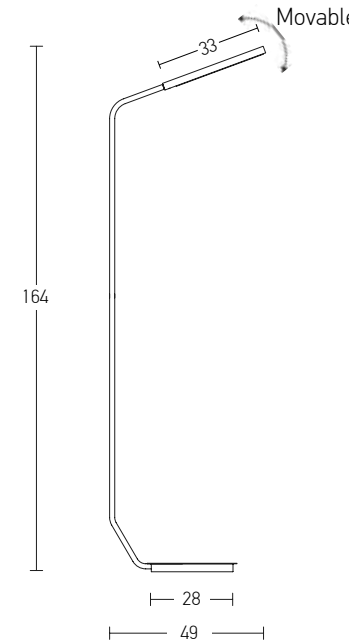

Power 6W
Input 220-240V, 50/60Hz
Color Temperature 3000K
Lumen 480Lm
Cri 80
Dimensions L: 49cm W: 18cm H: 164cm
Base L: 28cm W: 18cm
Non Dimmable ☒
Material Metal - Aluminium
Special Feature 150cm Cable Available Profile 1.5x2x33cm Movable
Color Sandy Black / **Code 20111**