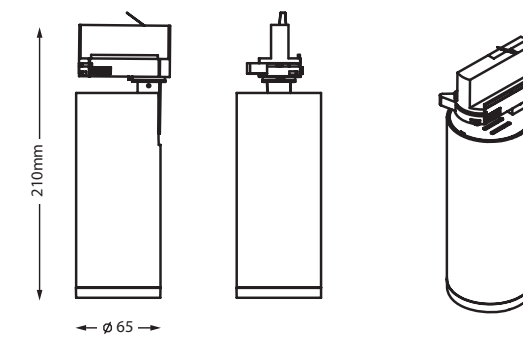

Power 15W
Input 220-240V, 50/60Hz
Color Temperature 3000K / 4000K
Cri 80
Dimensions Ø: 6.5cm H: 21cm
Non Dimmable ☒
Material Aluminium
Special Feature 3 Phase Track Light

Code	Kelvin	Lumen	Body Color
18303	3000K	2400Lm	Black
18304	3000K	2400Lm	White
18305	4000K	2475Lm	Black
18306	4000K	2475Lm	White