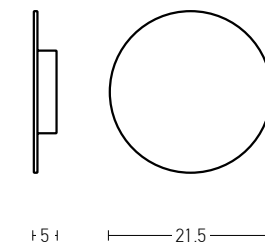

Bulb 2xG9 Led
Power MAX 7W
Input 220-240V, 50/60Hz
Dimensions Ø: 21.5cm L: 5cm
Material Metal - Leather
Color Brown / **Code 1669**