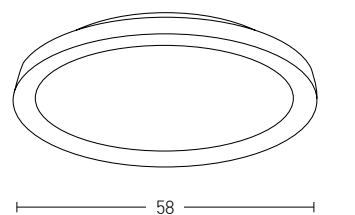

### Model Finishing

Brushed Gold Matt

Brushed Coffee

Sandy White

Sandy Black

Power 30W  
 Input 220-240V, 50/60Hz  
 Color Temperature 3000K  
 Lumen 1800Lm  
 Cri 80  
 Dimensions Ø: 37.5cm H: 5.7cm  
 Non Dimmable   
 Material Aluminium - Acrylic  
 Color White / **Code Z 62130L-W**  
 Color Black / **Code Z 62130L-B**