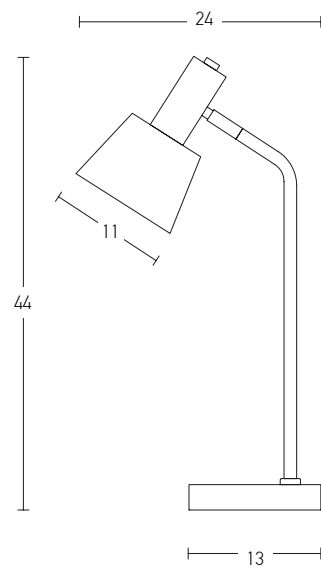

Bulb 1xE14
Power MAX 25W
Input 220-240V, 50/60Hz
Dimensions L: 18cm W: 11cm H: 18cm
Base Ø: 12cm H: 2cm
Material Metal - Aluminium
Color White Matt - Gold Matt / **Code 20218**
Color Green Matt - Gold Matt / **Code 20219**

Bulb 1xE14
Power MAX 25W
Input 220-240V, 50/60Hz
Dimensions L: 24cm H: 44cm
Base Ø: 13cm H: 2.5cm
Material Metal - Aluminium
Special Feature 150cm Cable Available
Color White Matt - Gold Matt / **Code 20221**
Color Green Matt - Gold Matt / **Code 20220**