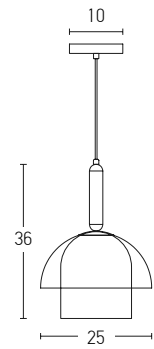

Bulb 1xE27
Power MAX 40W
Input 220-240V, 50/60Hz
Dimensions Ø: 25cm H: 36cm
Base Ø: 10cm H: 2cm
Material Metal - Glass
Special Feature 200cm Cable Adjustable
Color Black Matt - Smoked Grey / **Code 20126**