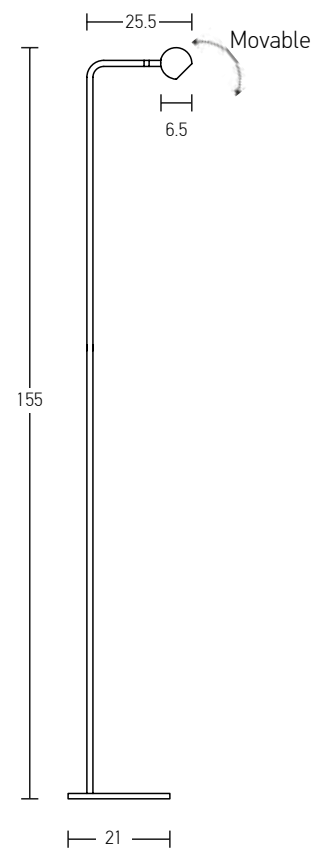

Power 5W
Input 220-240V, 50/60Hz
Color Temperature 3000K
Lumen 400Lm
Cri 80
Dimensions Ø: 21cm H: 155cm
Base Ø: 21cm H: 1cm
Non Dimmable ☐
Material Metal - Aluminium
Special Feature 150cm Cable Available
Lamp Ø: 6.5cm
Movable
Color Sandy Black / Code 20109