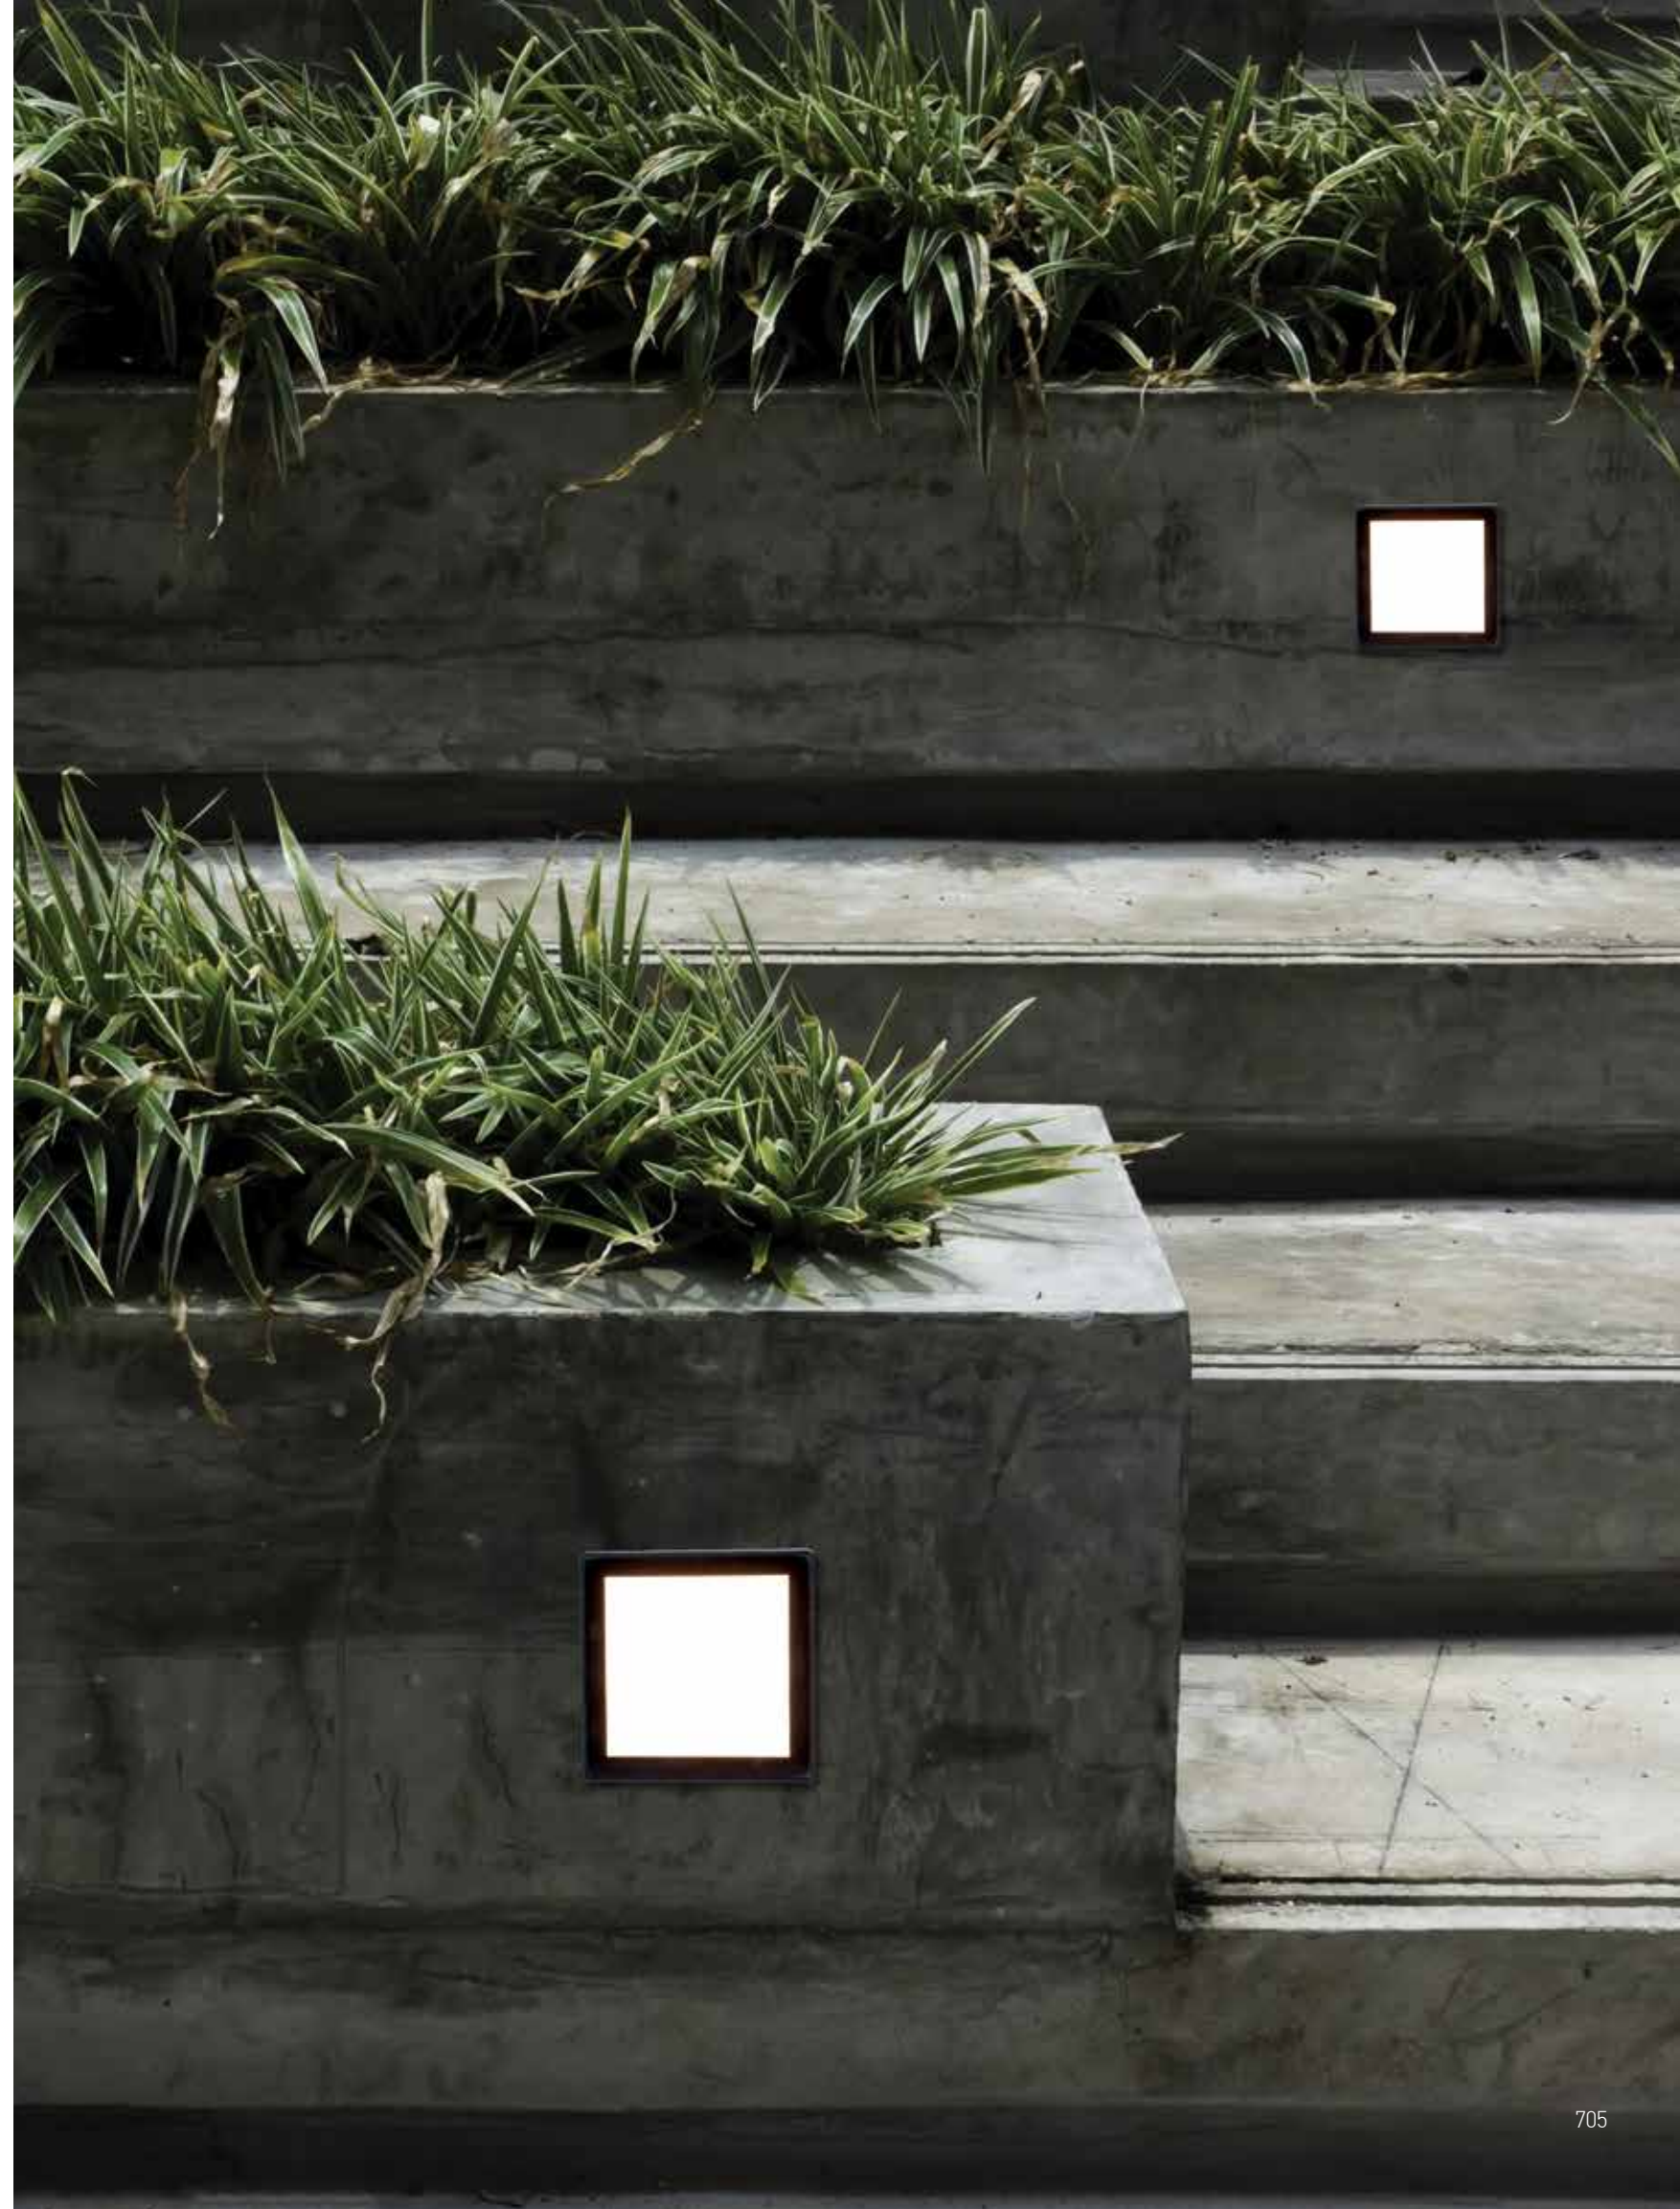

Power	4W
Input	220-240V, 50/60Hz
Color Temperature	3000K
Lumen	300Lm
Cri	80
IP	65
Dimensions	L: 9cm W: 9cm H: 4.1cm
Recessed Mounting Box	L: 7.3cm W: 7.3cm (Included)
Depth	6cm
Material	Aluminium - Tempered Glass
Color	Graphite / Code E248