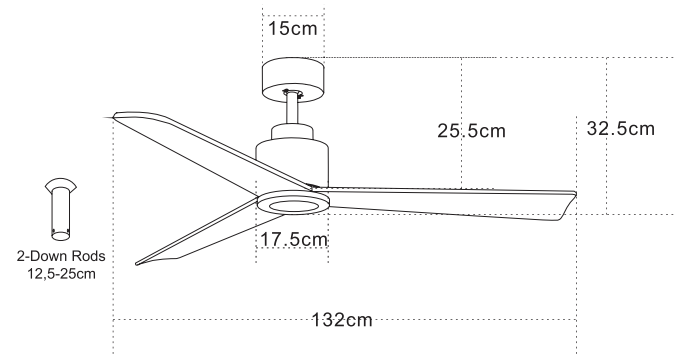

Indoor Ceiling Fans

Led Light Source Without Light
Input 220-240V, 50/60Hz
dB 23
Dimensions 52" Ø: 132cm H: 32.5-45cm
Air Flow 175.3m³ min
Night Mode Time Setting 1h / 2h / 4h / 8h
Material Metal - Wood
Special Feature 2 Down Rods 12.5-25cm
Summer Function
Motor Feature AC Motor 57W
3 Speeds
Color Black Matt - Cherry Wood Blades / **Code 19136**