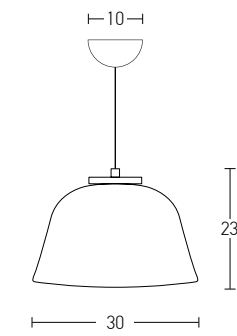

Bulb 1xE27
Power MAX 40W
Input 220-240V, 50/60Hz
Dimensions Ø: 30cm H: 23cm
Base Ø: 10cm H: 4.5cm
Material Aluminium - Wood
Special Feature 150cm Cable Adjustable
Color White Matt / **Code 180090**