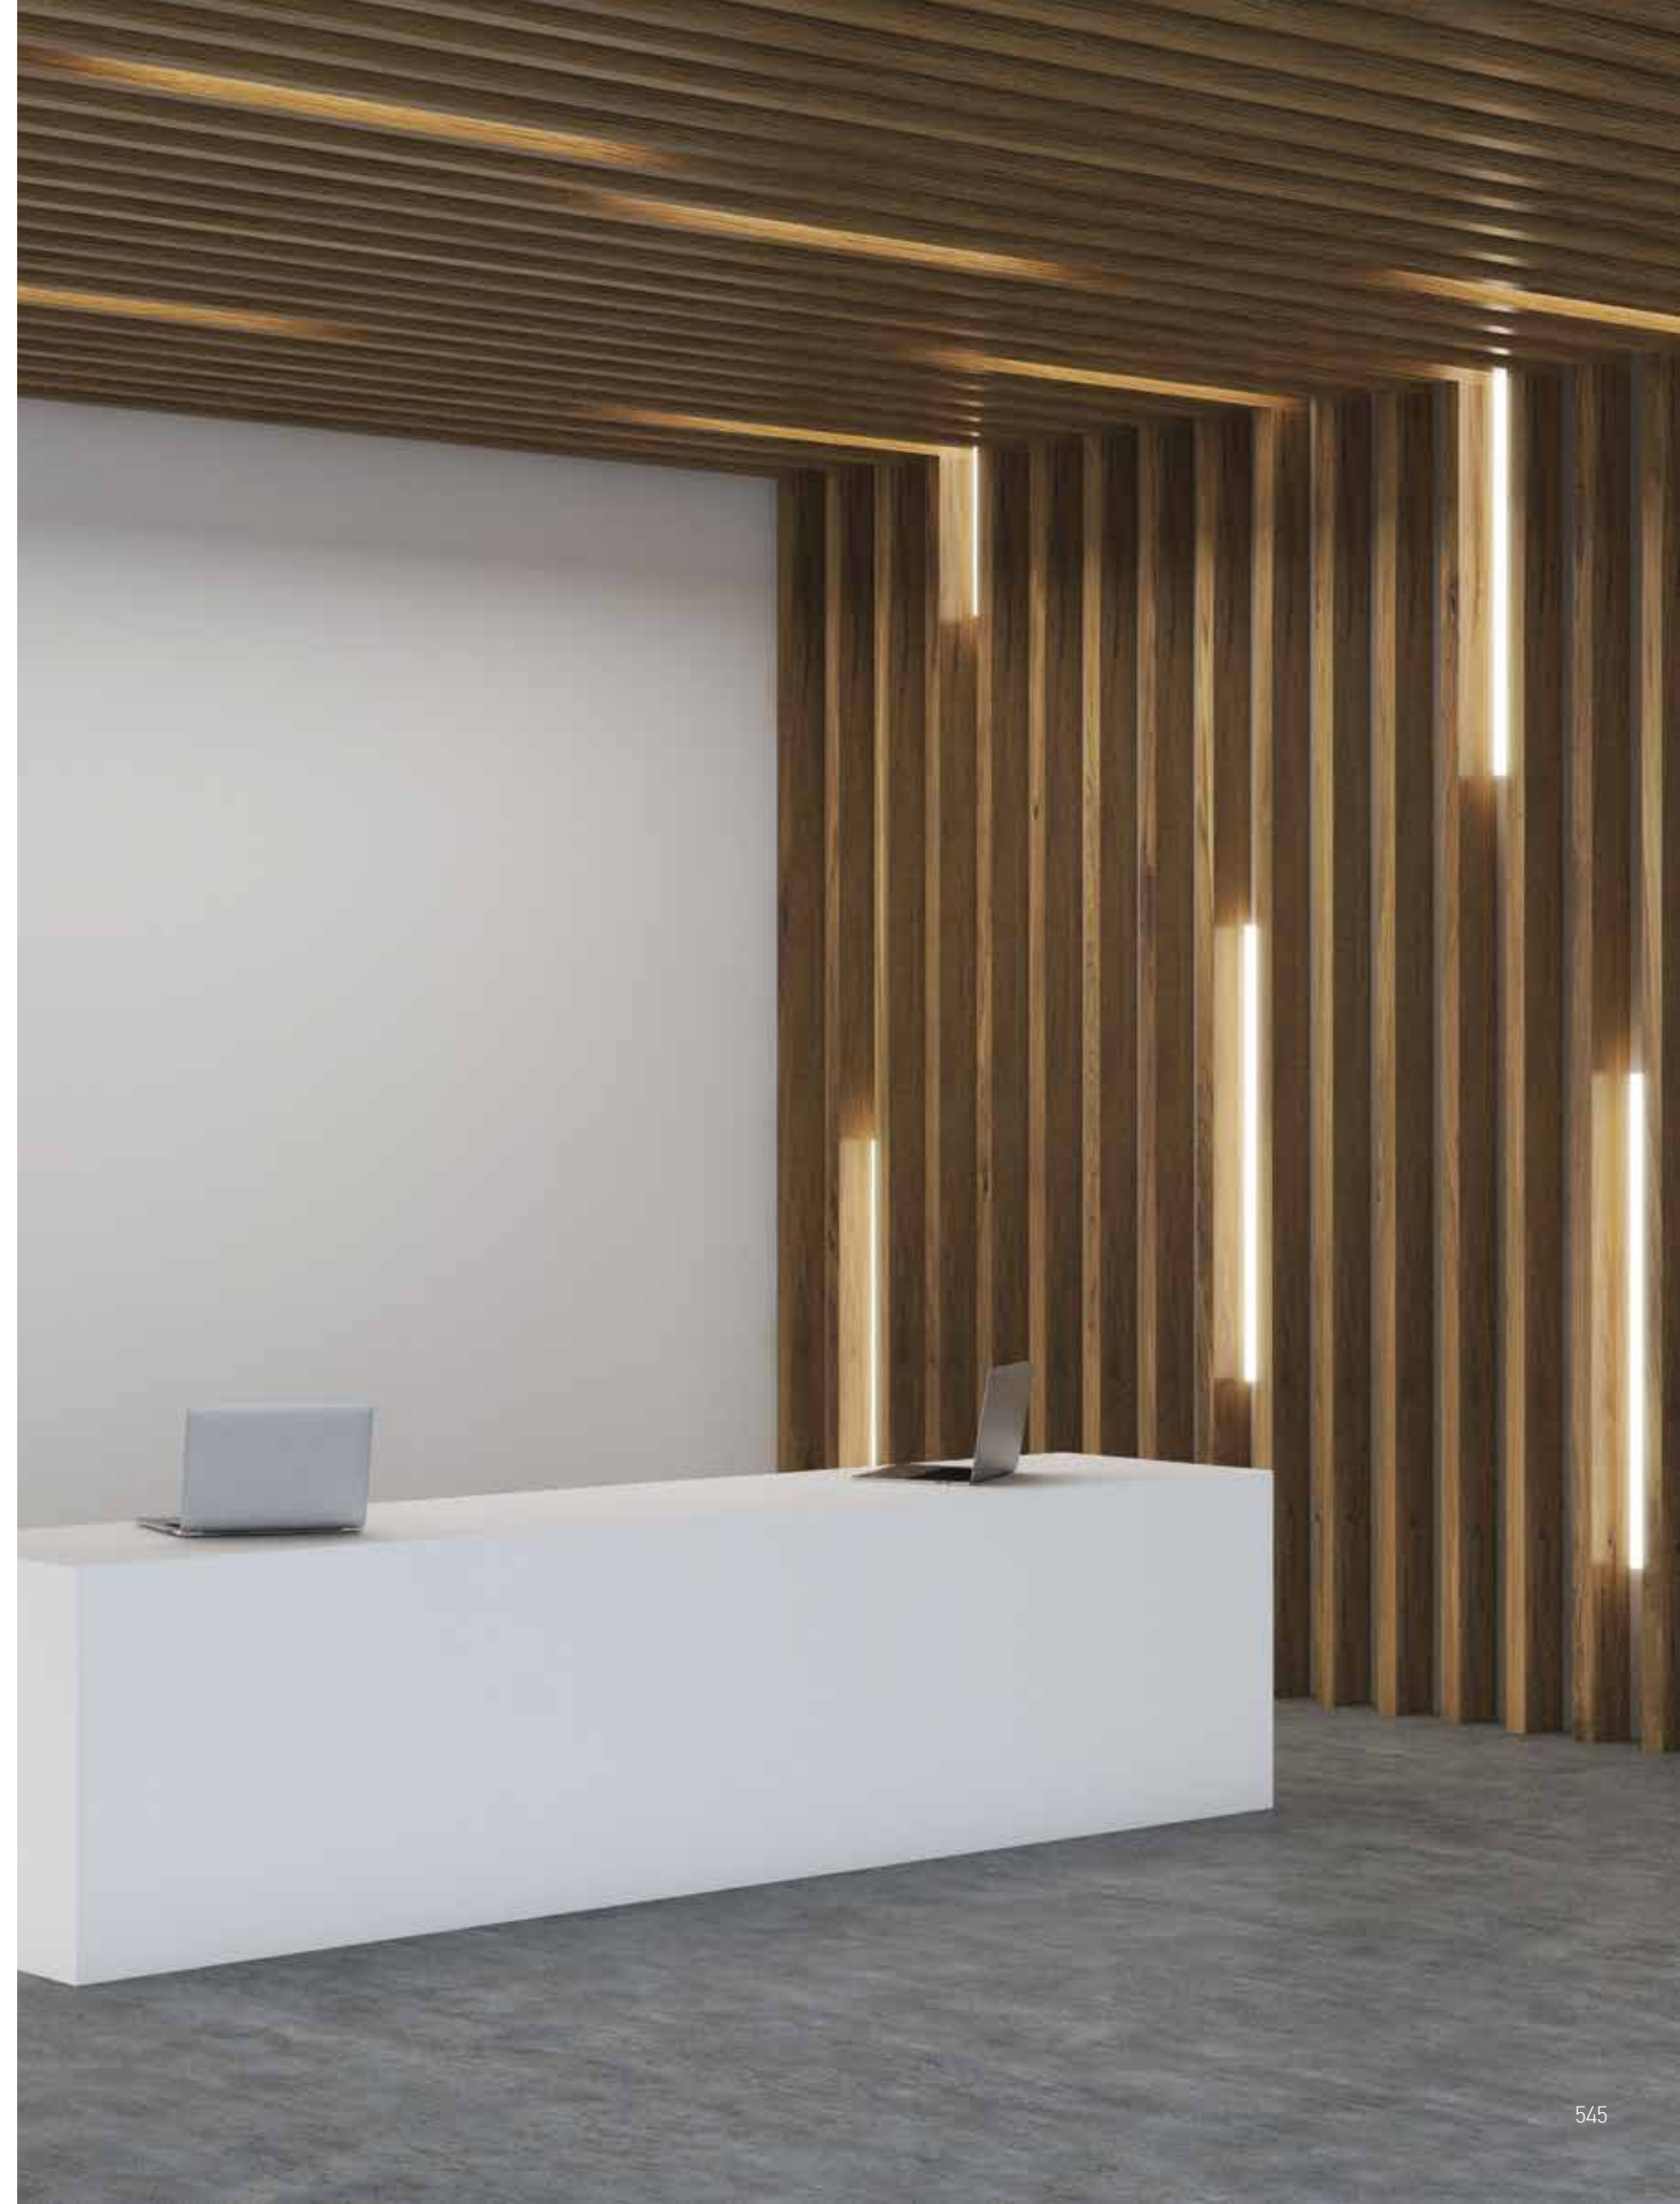

Fill in your code using the following items from the table.

Recessed Profile					
Code	Length	Driver	Kelvin	Set	Body Color
54	58 = 58cm	O = ON/OFF	3 = 3000K	E = HE	W = Sandy White
54	86 = 86cm	D = Dali	4 = 4000K	O = HO	B = Sandy Black
54	114 = 114cm				
54	142 = 142cm				
54	170 = 170cm				
54	198 = 198cm				
54	226 = 226cm				
54	254 = 254cm				
54	282 = 282cm				
54	310 = 310cm				
54	338 = 338cm				

Guide to Create your Code by Choosing : 54 - Length - Driver - Kelvin - Set - Body Color