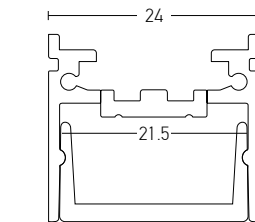

2m Profile + Opal PC Cover, Aluminium