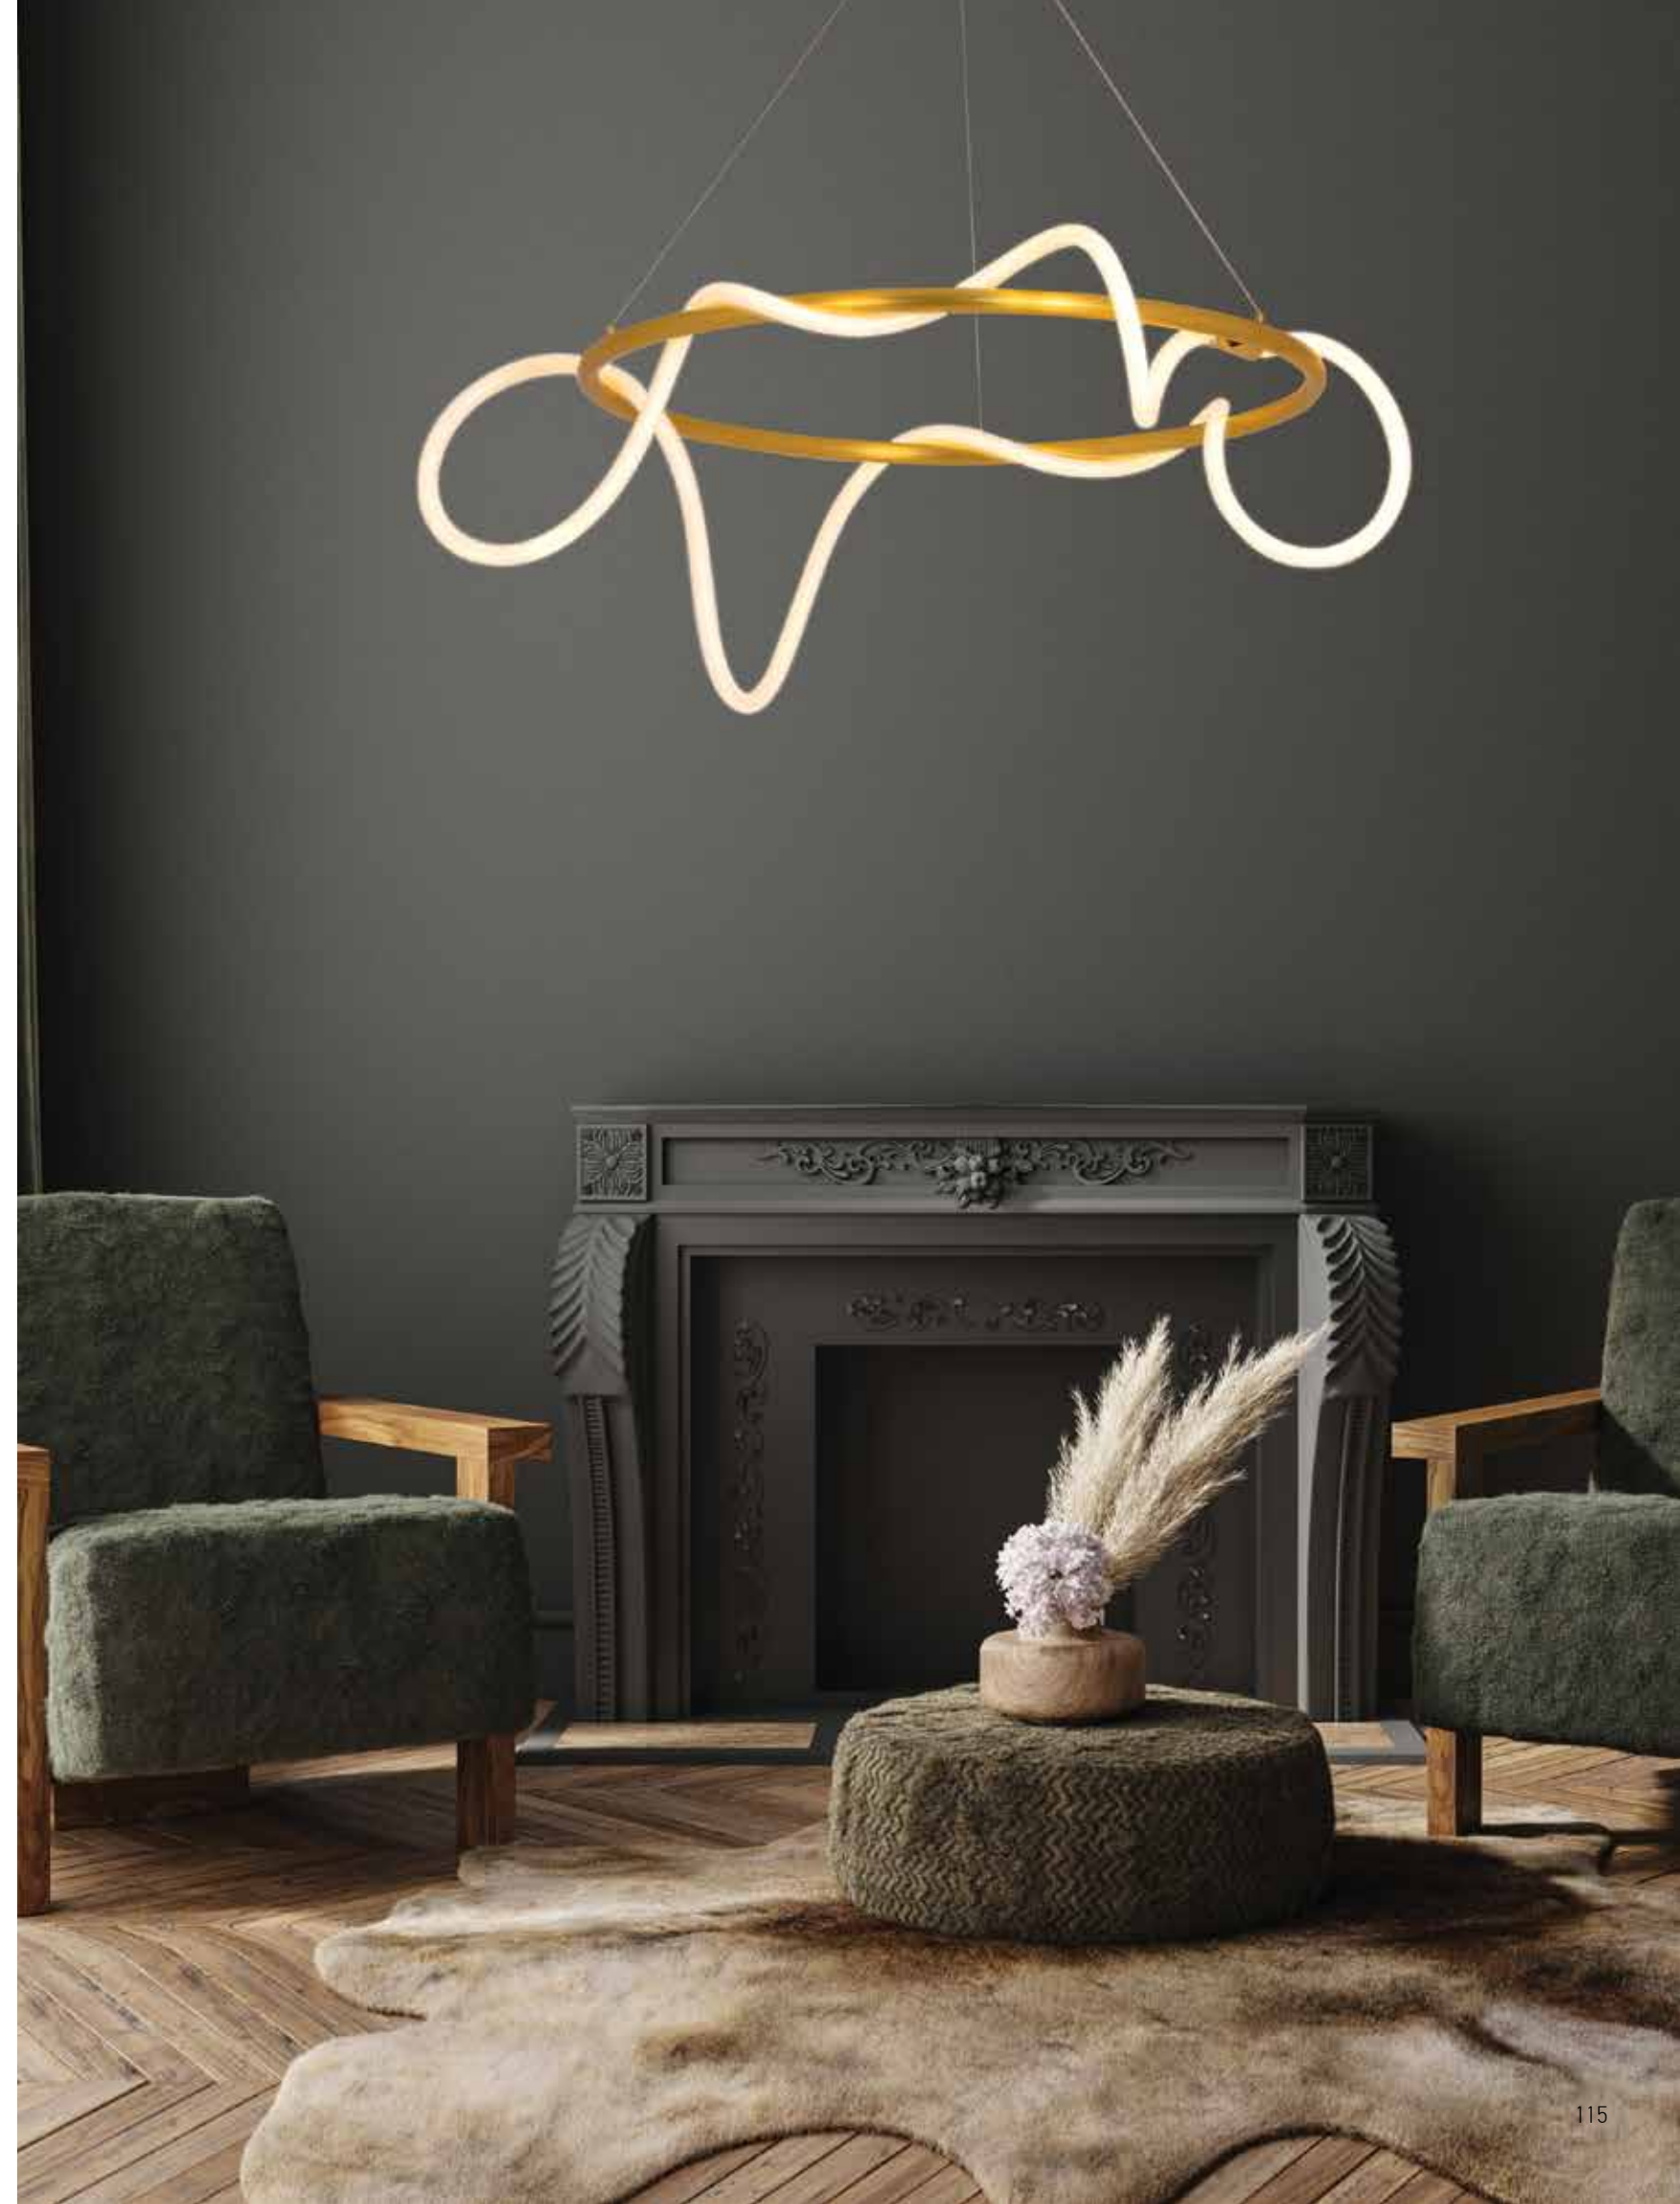

Power 60W
Input 220-240V, 50/60Hz
Color Temperature 3000K
Lumen 3600Lm
Cri 80
Dimensions Ø: 80cm H: 35cm
Base Ø: 17cm H: 5cm
Non Dimmable ☒
Material Metal - Silicon
Special Feature 360° Lighting Tube Ø: 2.4cm
190cm Cable Adjustable

Color Gold Matt / **Code 19261**

Power 60W
Input 220-240V, 50/60Hz
Color Temperature 3000K
Lumen 3600Lm
Cri 80
Dimensions L: 120cm H: 40cm
Base Ø: 17cm H: 5cm
Non Dimmable ☒
Material Metal - Silicon
Special Feature 360° Lighting Tube Ø: 2.4cm
220cm Cable Adjustable

Color Gold Matt / **Code 19254**

Power 40W
Input 220-240V, 50/60Hz
Color Temperature 3000K
Lumen 2400Lm
Cri 80
Dimensions L: 35cm H: 70cm
Base Ø: 15cm L: 11.5cm
Non Dimmable ☒
Material Metal - Silicon
Special Feature 360° Lighting Tube Ø: 2.4cm

Color Gold Matt / **Code 19255**