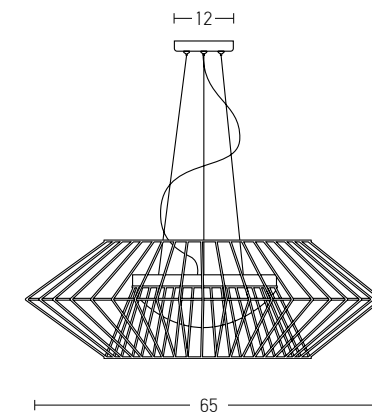

Bulb 3xE27
Power MAX 40W
Input 220-240V, 50/60Hz
Dimensions Ø: 65cm H: 22cm
Base Ø: 12cm H: 2.5cm
Material Metal - Opal Glass
Special Feature 120cm Cable Adjustable
Color Black Matt / **Code 1545**