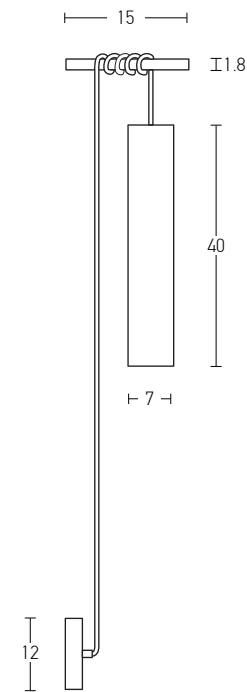

Bulb 1xGU10
Power MAX 35W
Input 220-240V, 50/60Hz
Dimensions L: 15cm
Base Ø: 12cm H: 2cm
Material Metal - Concrete
Special Feature 200cm Cable Adjustable
Tube Ø: 7cm H: 40cm
Color Concrete - Black Matt Base / **Code 18162**