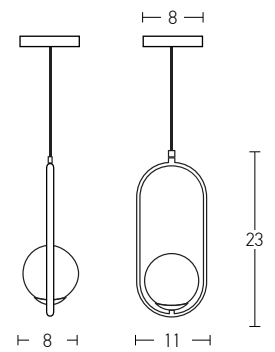

Bulb 1xG9 Led
Power MAX 9W
Input 220-240V, 50/60Hz
Dimensions W: 20cm H: 50cm
Base Ø: 8cm H: 2cm
Material Metal - Opal Glass
Special Feature 150cm Cable Adjustable
Opal Glass Ø: 12cm
Color Bronze / **Code 18142-BR**

Bulb 1xG9 Led
Power MAX 9W
Input 220-240V, 50/60Hz
Dimensions W: 11cm H: 23cm
Base Ø: 8cm H: 2cm
Material Metal - Opal Glass
Special Feature 150cm Cable Adjustable
Opal Glass Ø: 8cm
Color Bronze / **Code 18143**