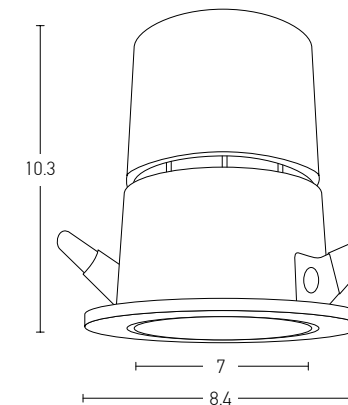

Power 10W
Input 220-240V, 50/60Hz
Color Temperature 3000K
Lumen 750Lm
Cri 90
Dimensions Ø: 7cm H: 8.3cm
Cutting Hole Ø: 6cm
Beam Angle 38°
Non Dimmable ☒
Material Aluminium
Depth Required JTL: 9cm
Driver Included (250mA)
Color White Matt - Black Matt Reflector / **Code S070**