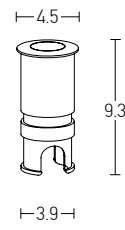

Power 3W
Input 24V
Color Temperature 3000K
Lumen 240Lm
Cri 80
IP 65
IK 8
Dimensions Ø: 4.5cm H: 9.3cm
Material Aluminium - Stainless Steel- PC Diffuser
Recommended Driver D-8-24 (Not Included)
Color Aluminium / **Code E178**