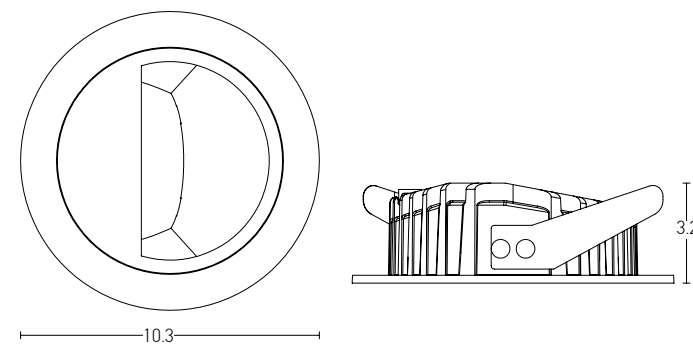

Wall Washer
Power 8W
Input 220-240V, 50/60Hz
Color Temperature 3000K
Lumen 388Lm
Cri 80
IP 54
Dimensions $\varnothing$: 10.3cm H: 3.2cm
Cutting Hole $\varnothing$: 8.5cm
Beam Angle 20°
Non Dimmable ☒
Material Aluminium
Depth Required ITL : 3.5cm
Driver Included (250mA)
Color White / **Code S072**