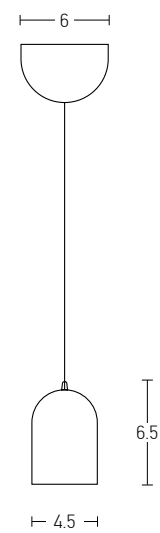

Bulb	1xE27
Power	MAX 40W
Input	220-240V, 50/60Hz
Dimensions	Ø: 4.5cm H: 6.5cm
Base	Ø: 6cm H: 4cm
Material	Metal
Special Feature	150cm Cable Adjustable
Color	Black / Code 14108-B
Color	Red / Code 14108-R

Suggested Trimless Canopy **Code 20144**