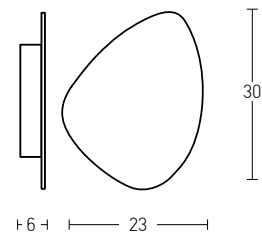

Indoor Wall Lighting

Bulb 2xG9 Led
Power MAX 7W
Input 220-240V, 50/60Hz
Dimensions L: 6cm W: 23cm H: 30cm
Material Metal - Marble
Color White Marble / **Code 18153-S**