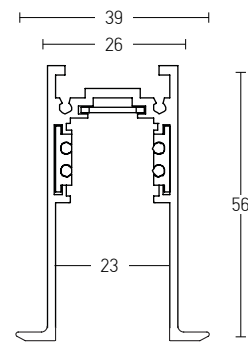

Straight Mechanic Connector  
Material Aluminium  
Code 2097-B

RECESSED Track : 1m / 2m / 3m

CORNER 90° (c1)  
Vertical Plane

CORNER 90° (c2)  
Horizontal Plane

SURFACE SHORT Track : 1m / 2m / 3m

CORNER 90° (c1)  
Vertical Plane