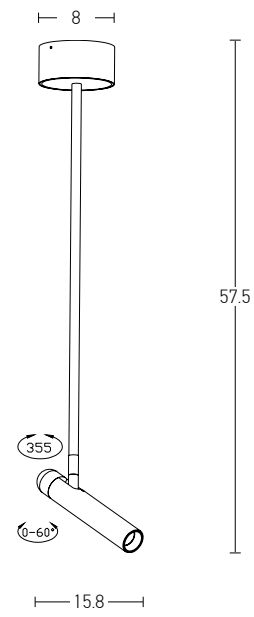

Indoor Led Lighting

Power 4.2W
Input 220-240V, 50/60Hz
Color Temperature 3000K
Lumen 462Lm
Cri 80
Dimensions L: 15.8cm H: 57.5cm
Base Ø: 8cm H: 4cm
Non Dimmable ☒
Material Metal - Aluminium
Beam Angle 38°
Special Feature Standard Length
Stick Ø: 2.5cm H: 15.8cm
Color Sandy Black / **Code 1921**
Color Sandy White / **Code 1920**