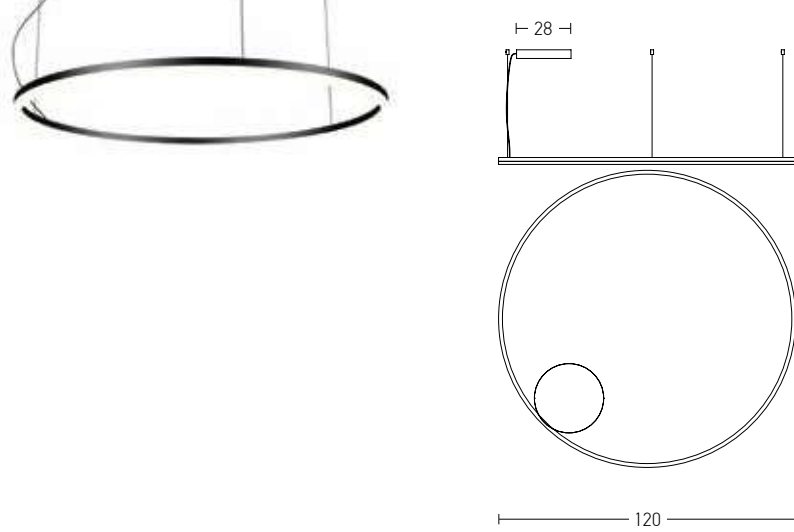

Power 84W
Input 220-240V, 50/60Hz
Color Temperature 3000K
Lumen 6720Lm
Cri 80
Dimensions Ø: 120cm H: 200cm
Base Ø: 28cm H: 5cm
Dimmable Triac ☐
Material Aluminium - Acrylic
Special Feature 200cm Cable Adjustable
Color Black Matt / **Code 20264**
White Matt / **Code 20265**