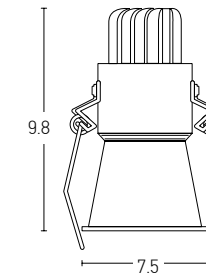

Power 6W
Input 220-240V, 50/60Hz
Color Temperature 3000K
Lumen 480Lm
Cri 90
Dimensions Ø: 5.5cm H: 9.1cm
Cutting Hole Ø: 5.2cm
Beam Angle 24°
Non Dimmable ☒
Material Aluminium
Depth Required JT: 9.5cm
Driver Included (160mA)
Color White Matt / **Code S073**

Power 10W
Input 220-240V, 50/60Hz
Color Temperature 3000K
Lumen 800Lm
Cri 90
Dimensions Ø: 7.5cm H: 9.8cm
Cutting Hole Ø: 7.2cm
Beam Angle 31°
Non Dimmable ☒
Material Aluminium
Depth Required JT: 10.5cm
Driver Included (250mA)
Color White Matt / **Code S075**