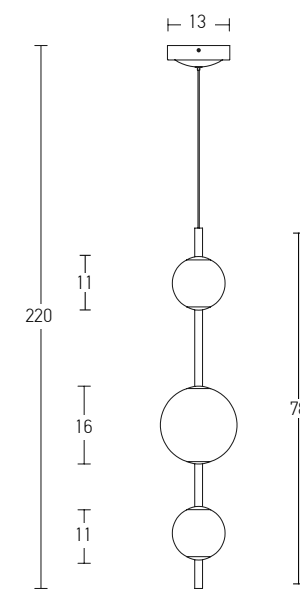

Power 18W
Input 220-240V, 50/60Hz
Color Temperature 3000K
Lumen 1440Lm
Cri 80
Dimensions L: 110cm H: 205cm
Base Ø: 13cm H: 3.2cm
Dimmable ☉
Material Metal - Opal Glass
Special Feature Step Dimming 10%-40%-100%

Glass Ø: 16cm
Glass Ø: 11cm

Color Black Matt / **Code 20131**

Power 12W
Input 220-240V, 50/60Hz
Color Temperature 3000K
Lumen 960Lm
Cri 80
Dimensions H: 78cm
Non Dimmable ☒
Material Metal - Opal Glass
Special Feature 140cm Cable Adjustable

Glass Ø: 16cm
Glass Ø: 11cm

Color Black Matt / **Code 20132**