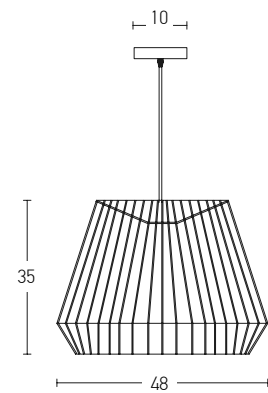

Bulb 1xE27
Power MAX 40W
Input 220-240V, 50/60Hz
Dimensions Ø: 48cm H: 35cm
Base Ø: 10cm H: 2cm
Material Metal - Paper Rope
Special Feature 200cm Cable Adjustable
Color Natural / **Code 20237**

Suggested Trimless Canopy **Code 20144**