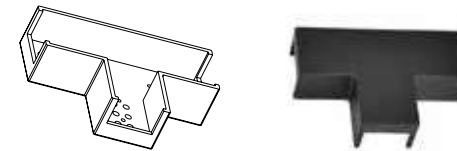

T Connector for 48V Soft Track

Dimensions L: 7.1cm W: 1.8cm H: 2.4cm
Material Plastic

Color Black / Code 20283