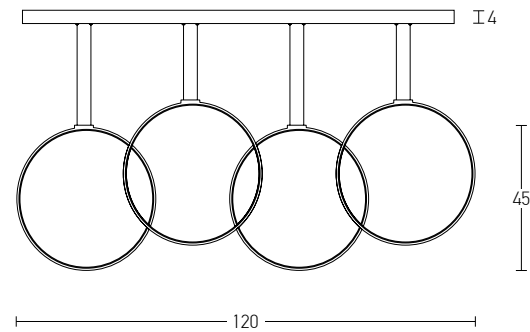

Power 4x24W
Input 220-240V, 50/60Hz
Color Temperature 3000K
Lumen 7680Lm
Cri 80
Dimensions Ø: 45cm
Base L: 120cm W: 6.5cm H: 4cm
Non Dimmable ☒
Material Metal - Aluminium - Acrylic
Special Feature 60cm Cable Adjustable
Optional Dimming DALI
Color Black Matt / **Code 18150**