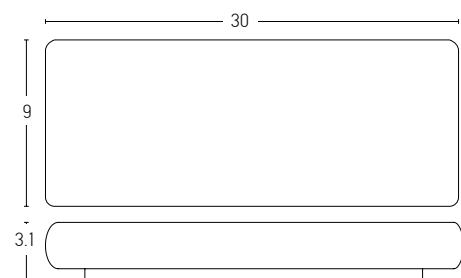

Power 2 x 10W
Input 220-240V, 50/60Hz
Color Temperature 3000K
Lumen 1600Lm
Cri 80
IP 65
Dimensions L: 3.1cm W: 30cm H: 9cm
Material Aluminium - Tempered Glass
Special Feature Up - Down Light
Color Graphite / **Code E240**