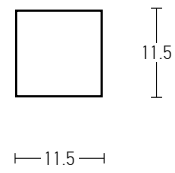

Bulb 1xG9
Power MAX 25W
Input 220-240V, 50/60Hz
Dimensions L: 11.5cm W: 11.5cm H: 11.5cm
Material Concrete
Color Concrete / **Code 180023**