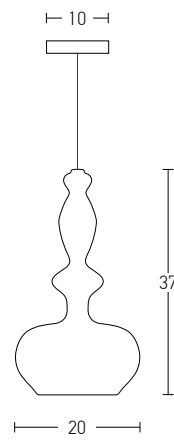

Bulb 1xE27
Power MAX 40W
Input 220-240V, 50/60Hz
Dimensions Ø: 20cm H: 37cm
Base Ø: 10cm H: 2cm
Material Metal - Glass
Special Feature 200cm Cable Adjustable
Color Clear Glass - Chrome / **Code 17039**