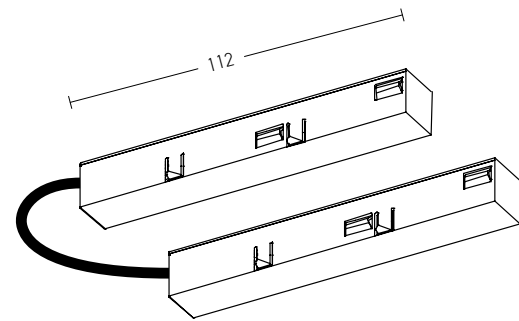

Flex Connector with Cable for 48V Magnetic Tracks
Code 20105