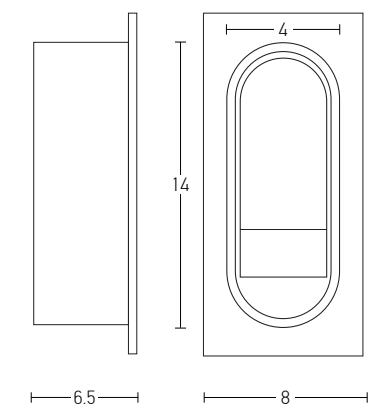

Power 3W
Input 220-240V, 50/60Hz
Color Temperature 3000K
Lumen 240Lm
Cri 80
Dimensions W: 8cm H: 19cm
Depth 6.5cm
Non Dimmable ☒
Switch On/Off
Material Metal - Aluminium
Cutting Hole 17x6cm
Special Feature Stick W: 4cm H: 14cm
Color Black Matt / **Code H43**
Color Brushed Copper / **Code H44**