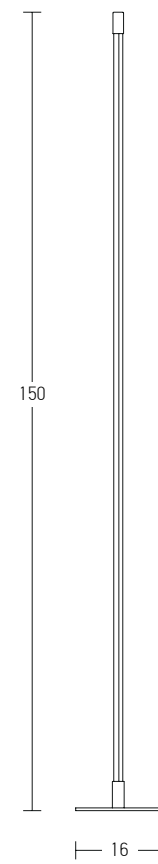

Power 20W
Input 220-240V, 50/60Hz
Color Temperature 3000K
Lumen 1600Lm
Cri 80
Dimensions Ø: 1.6cm H: 150cm
Base Ø: 16cm H: 0.5cm
Non Dimmable ☒
Material Metal - Aluminium - Acrylic
Special Feature 150cm Cable Available
Color Black Matt / **Code 20123**

Power 8W
Input 220-240V, 50/60Hz
Color Temperature 3000K
Lumen 640Lm
Cri 80
Dimensions Ø: 1.6cm H: 46cm
Base Ø: 12cm H: 0.5cm
Non Dimmable ☒
Material Metal - Aluminium - Acrylic
Color Black Matt / **Code 20118**