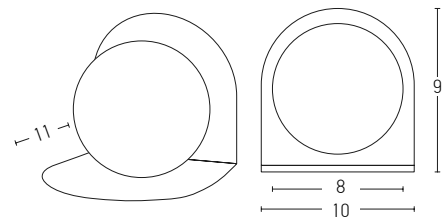

Bulb 1xG9 Led
Power MAX 7W
Input 220-240V, 50/60Hz
Dimensions L: 16cm W: 14cm H: 13cm
Material Metal - Opal Glass
Special Feature Opal Glass Ø: 12cm
Color Grey / **Code 20343-L**
Color Black Matt / **Code 20344-L**

Bulb 1xG9 Led
Power MAX 7W
Input 220-240V, 50/60Hz
Dimensions L: 11cm W: 10cm H: 9cm
Material Metal - Opal Glass
Special Feature Opal Glass Ø: 8cm
Color Grey / **Code 20343-S**
Color Black Matt / **Code 20344-S**

Model Finishing

Grey

Black Matt