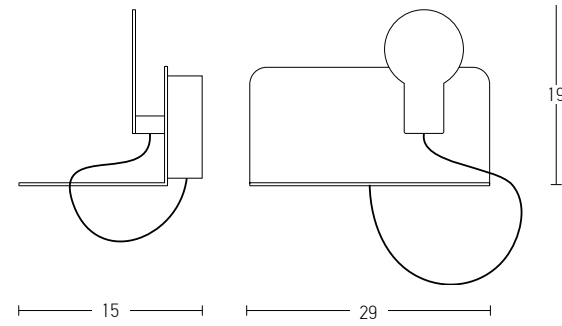

Led 3W
Bulb 1xG9
Power MAX 25W
Input 220-240V, 50/60Hz
Color Temperature 3000K
Lumen 595Lm
Cri 80
Dimensions L: 15cm W: 29cm H: 19cm
Non Dimmable ☒
Material Metal - Aluminium
Switch On/Off
Color White Matt / **H34-W**