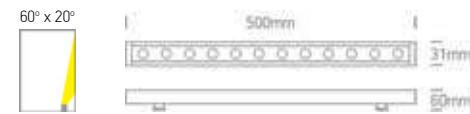

Code	IP	Kelvin	CRI	Watt	Lumen/M
Z 7055A-C	66	3000	80	12W	MAX 850
Z 7055A-W	66	4000	80	12W	MAX 870

Dimming Options

1. DALI Dimming : Dali Driver 24V Channel 1+Switch Dali MCU . Suitable with Drivers to Page : 618-619 . 621
2. 1-10 Dimming : 1-10 Driver 24V . Suitable with 1-10V Drivers to Page : 619
3. PUSH BUTTON Dimming : Dali Driver 24V Channel 1 to Page : 618
4. ON-OFF Dimming : ON-OFF Driver 24V to Page : 619-620

Power Input 12x1W
Cri 24V
IP 80
Dimensions 66
Beam Angle L: 50cm W: 3.1cm H: 6cm
Material 60° x 20°
Special Feature Aluminium
100cm Cable Available
Driver Not Included
Connect 10pcs MAX

Color Grey