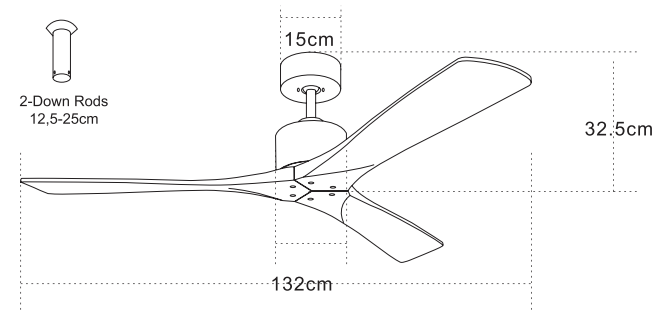

Indoor Ceiling Fans

Led Light Source	Without Light
Input	220-240V, 50/60Hz
dB	23
Dimensions	52" Ø: 132cm H: 32.5-45cm
Air Flow	145.3m <sup>3</sup> min
Night Mode	Time Setting 1h / 2h / 4h / 8h
Material	Metal - Wood
Special Feature	2 Down Rods 12.5-25cm Summer Function
Motor Feature	AC Motor 62W 3 Speeds
Color	Coffee Matt - Cherry Wood Blades / <b>Code 19143</b>
Color	Chrome Matt - Natural Wood Blades / <b>Code 19142</b>