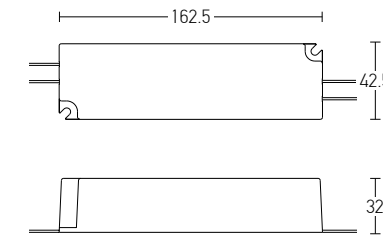

Remote Drivers

Remote Driver 60W
48V
5Years Guarantee
ON-OFF / **Code 20295**
DALI KIT / **Code 20322**
PUSH BUTTON KIT / **Code 20300**
BLUETOOTH KIT / **Code 20303**