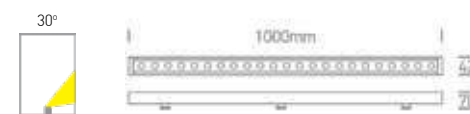

Code	IP	Kelvin	CRI	Watt	Lumen/M
Z 7055B-RGB	66	RGB	80	36W	MAX 1050