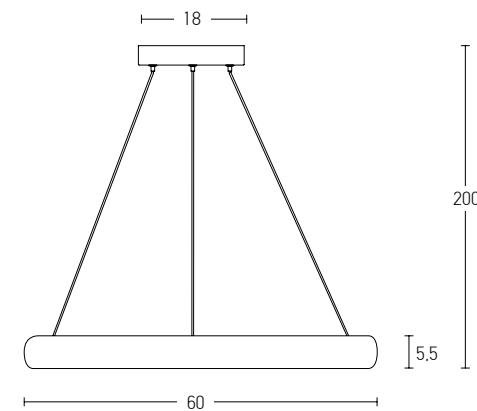

Power 50W
Input 220-240V, 50/60Hz
Color Temperature 3000K
Lumen 4000Lm
Cri 80
Dimensions Ø: 60cm H: 5.5cm
Base Ø: 18cm H: 3.5cm
Dimmable Triac ☐
Material Aluminium - Acrylic
Special Feature 200cm Cable Adjustable
Color Sandy Black / **Code 2052**
Color Sandy White / **Code 2053**
Color Brushed Gold Matt / **Code 2054**
Color Brushed Coffee / **Code 2055**