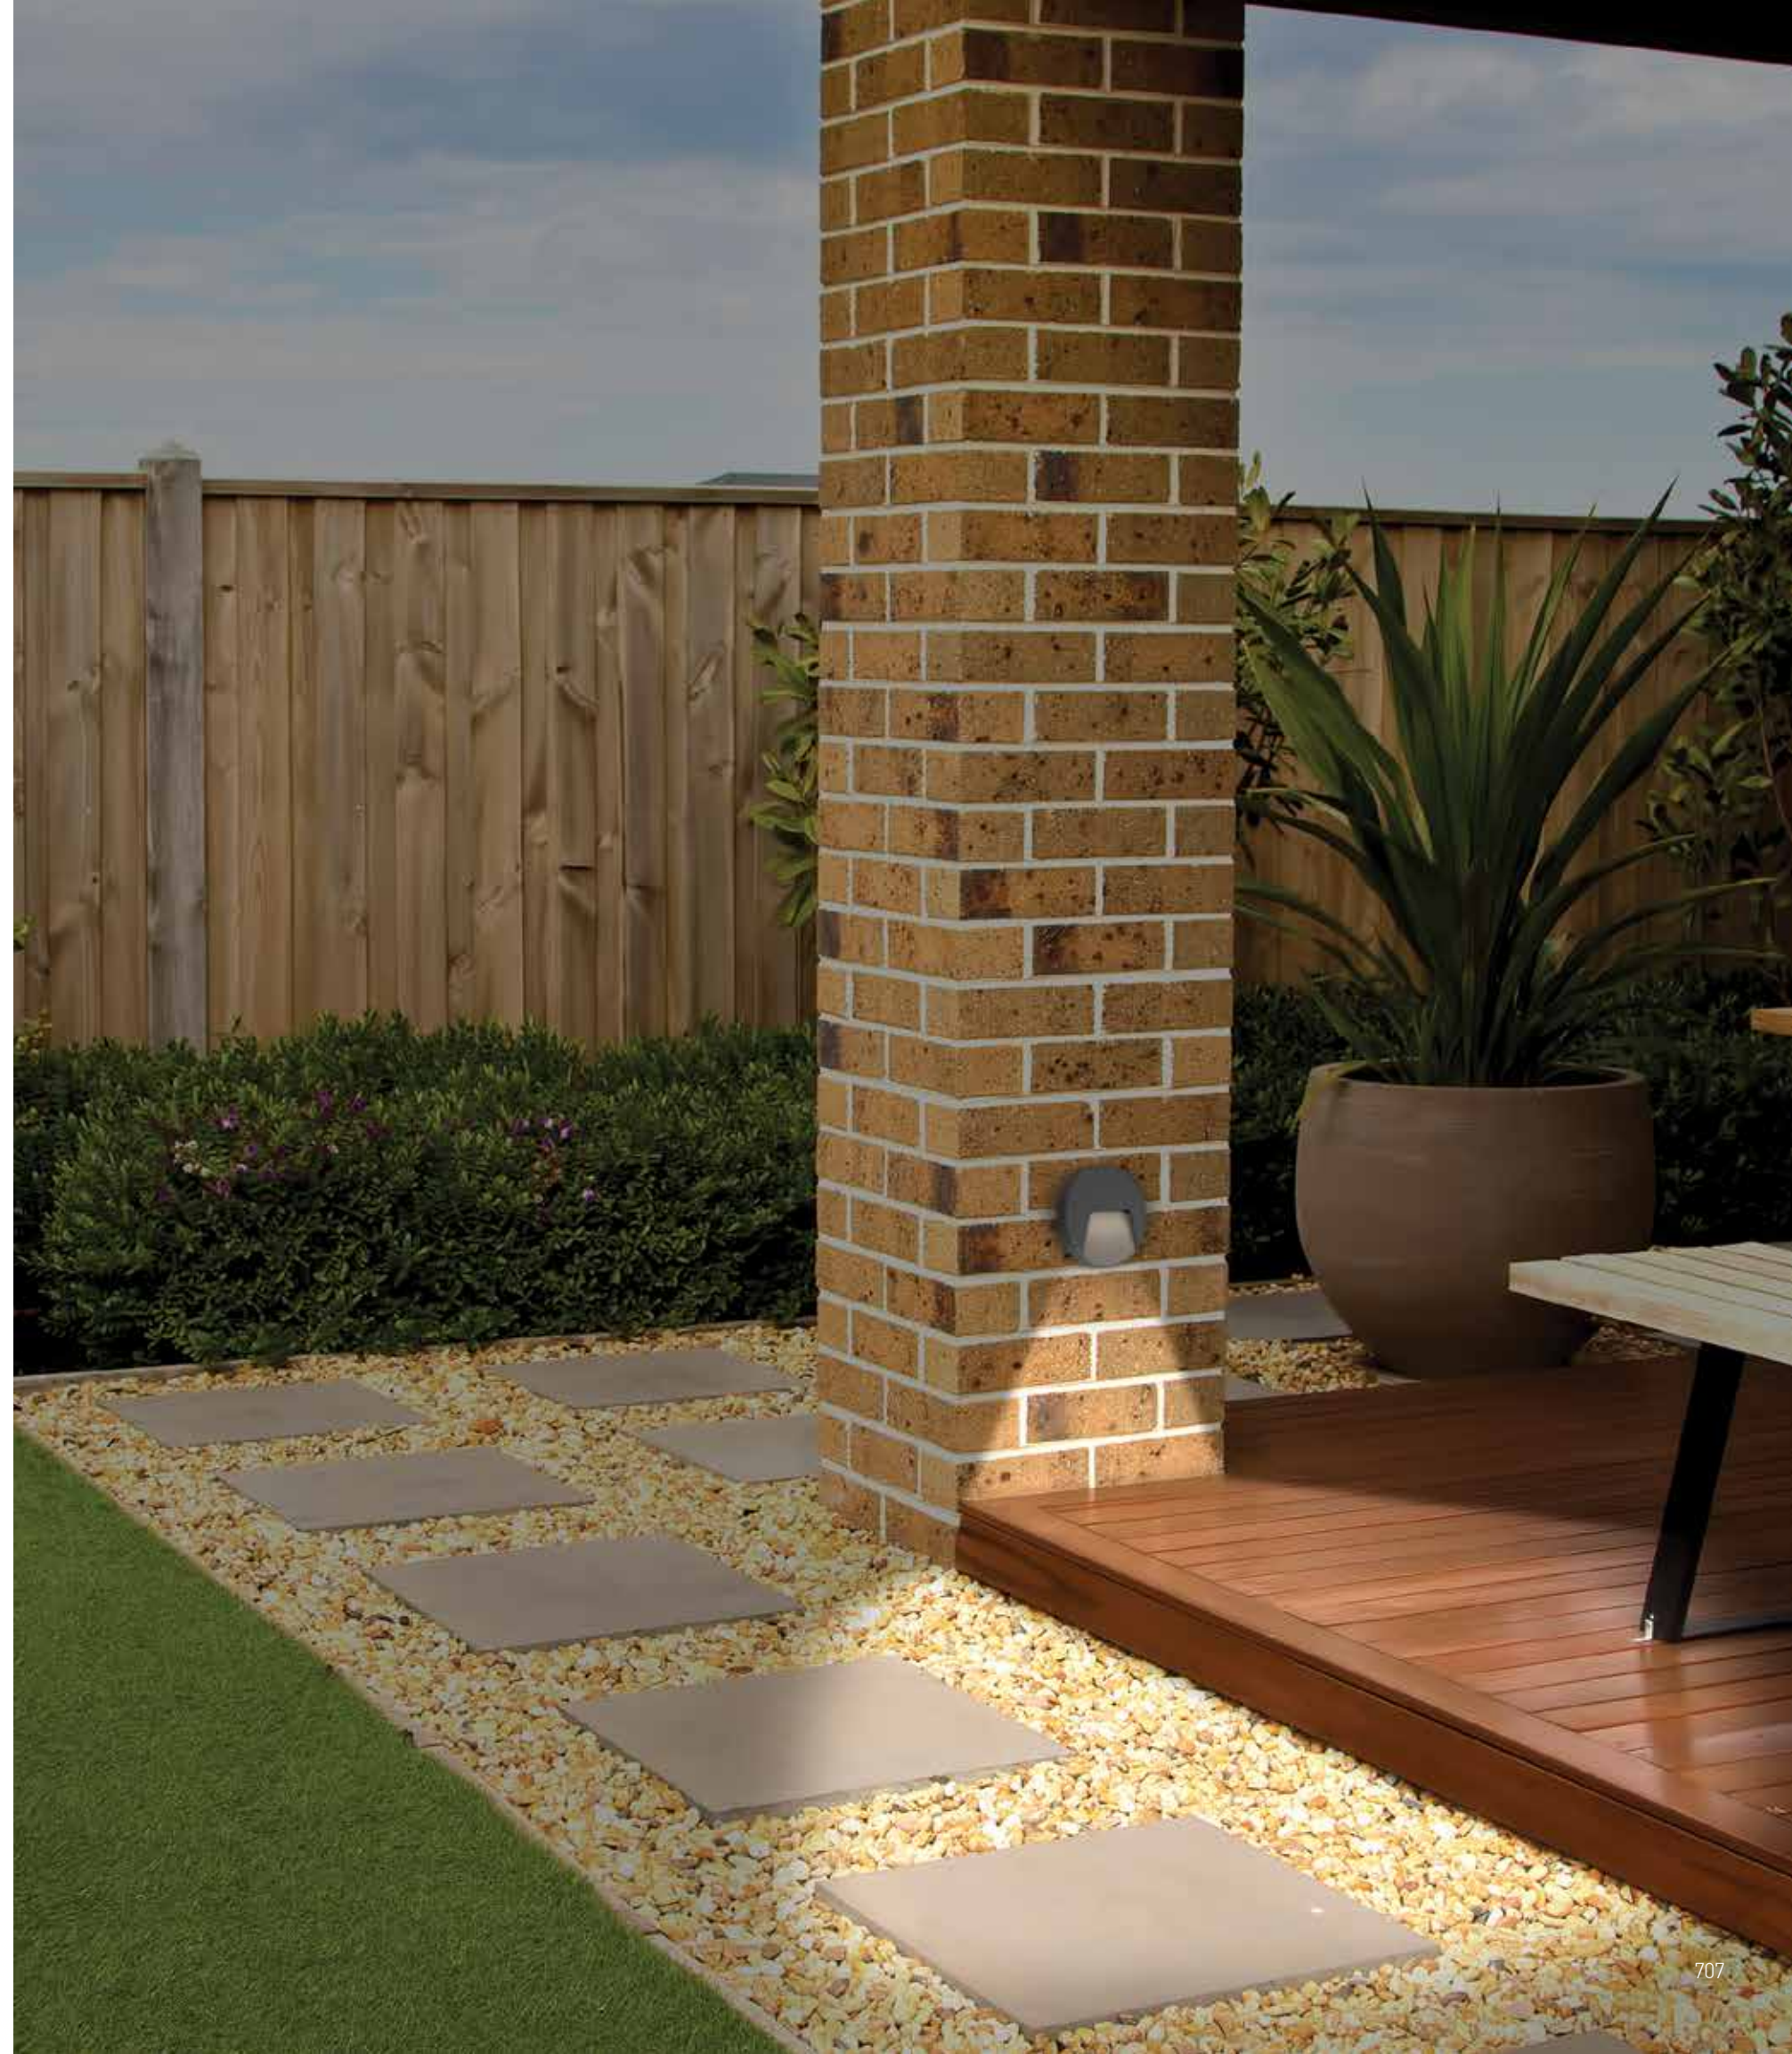

Power 1.5W
Input 220-240V, 50/60Hz
Color Temperature 3000K
Lumen 120Lm
Cri 80
IP 54
Dimensions L: 3.3cm W: 10cm H: 6cm
Material ABS
Color Graphite / **Code E181**
Color White / **Code E182**