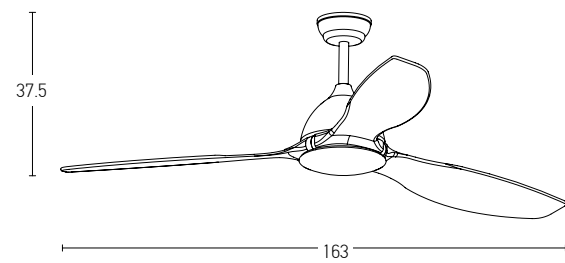

Led Light Source Without Light
Input 220-240V, 50/60Hz
dB 23
Dimensions 64" Ø: 163cm H: 37.5-50cm
Air Flow 178m³ min
Night Mode Time Setting 1h / 2h / 4h / 8h
Material Metal - ABS
Special Feature 2 Down Rods 12.5-25cm
Summer Function
Motor Feature AC Motor 70W
3 Speeds
Color Black Matt - Black Blades / **Code 20258**