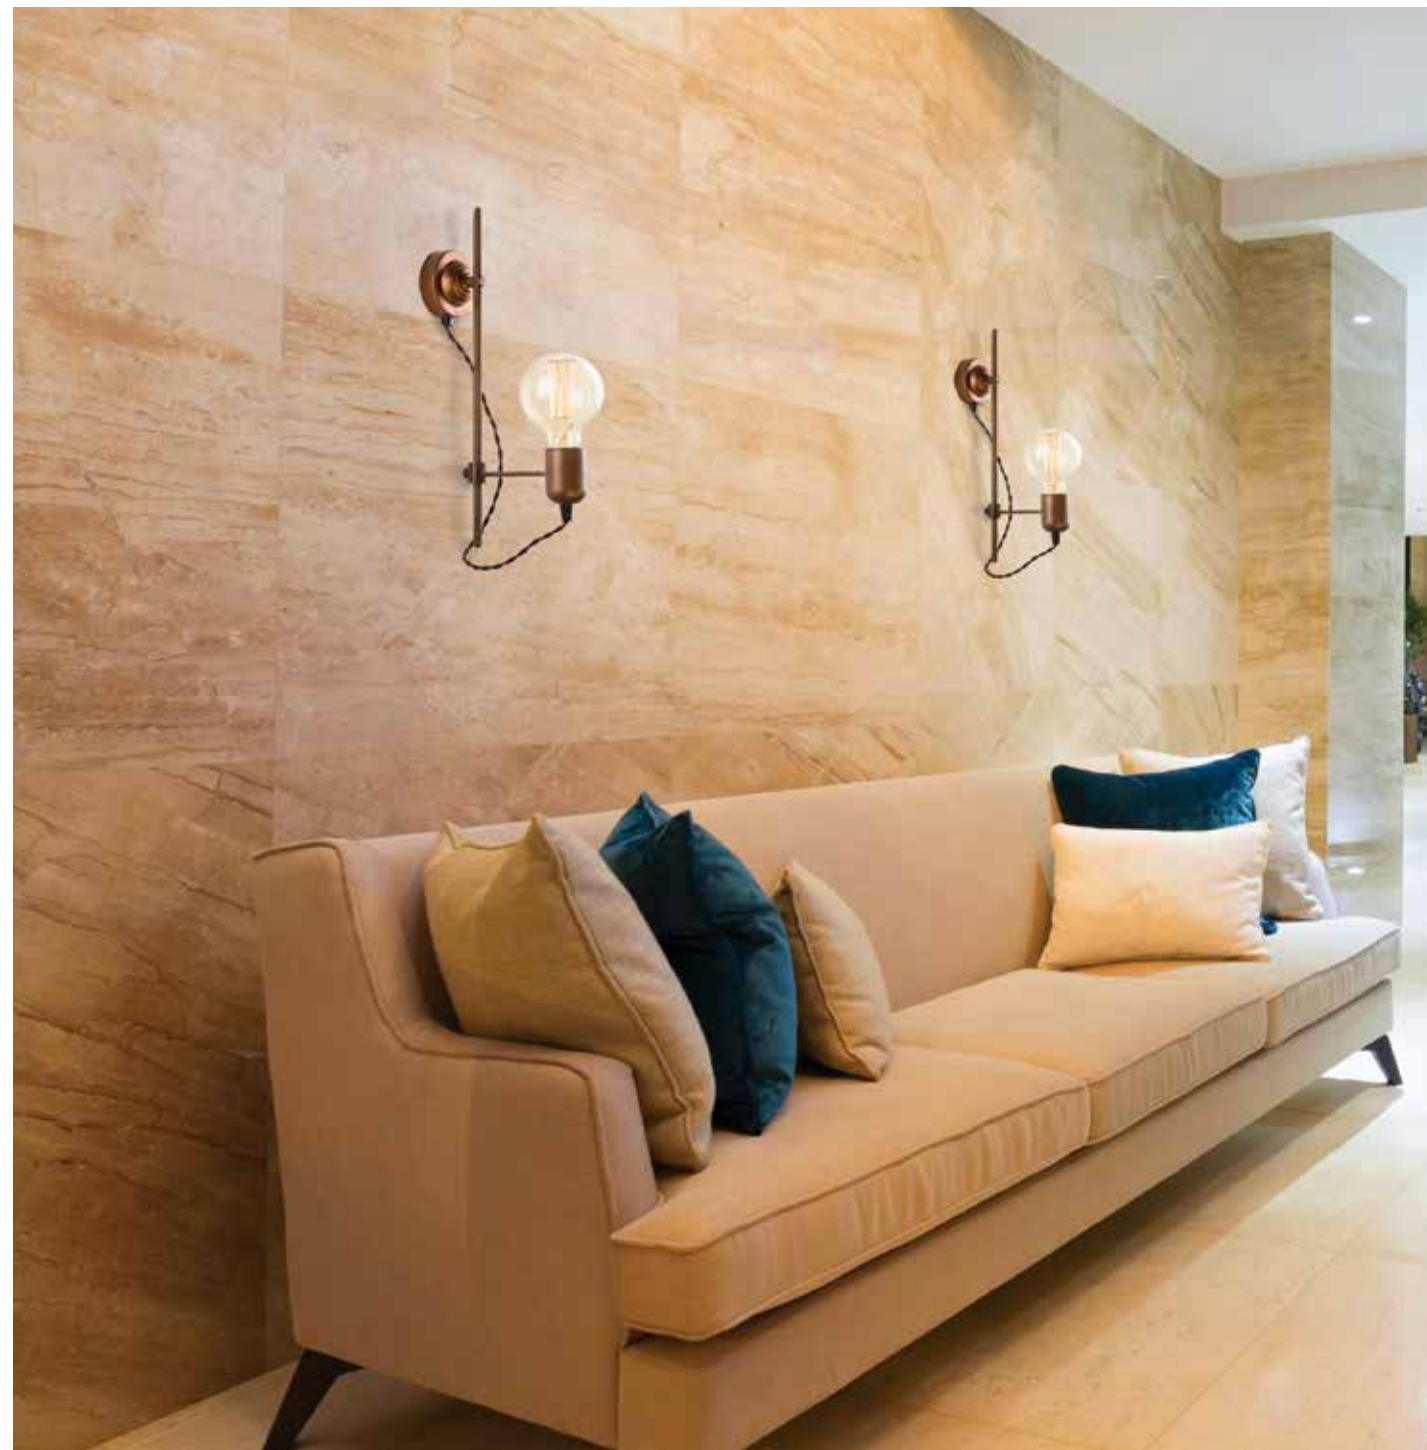

Bulb 1xE27
Power MAX 40W
Input 220-240V, 50/60Hz
Dimensions L: 22cm H: 40cm
Base Ø: 8cm H: 2cm
Material Metal
Color Copper Rusty / Code 16161

Bulb 1xE27
Power MAX 40W
Input 220-240V, 50/60Hz
Dimensions Ø: 22cm L: 47cm H: 25cm
Base L: 2.5cm W: 8cm H: 16cm
Material Brass
Color Rusty Bronze / Code 1590