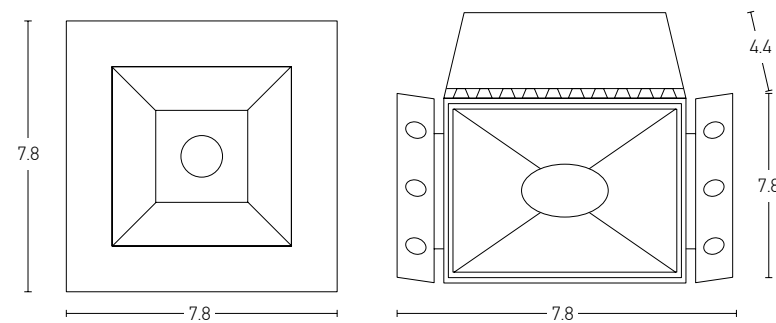

Down Light
Dimensions Ø: 8.5cm H: 4.2cm
Cutting Hole Ø: 8.5cm
Material Aluminium - Plastic Reflector
Depth Required 10cm
Color Sandy White - Black Reflector / **Code S089**
Color Sandy White - White Reflector/ **Code S088**

Down Light
Dimensions L: 7.8cm W: 7.8cm H: 4.4cm
Cutting Hole 7.8 x 7.8cm
Material Aluminium
Depth Required 10cm
Color Sandy White - Black Reflector / **Code S091**
Color Sandy White - White Reflector/ **Code S090**

Installation Manual