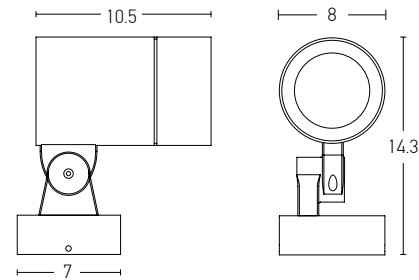

Bulb 1xGU10
Power MAX 11W
Input 220-240V, 50/60Hz
IP 65
Dimensions Ø: 8cm L: 14.3cm
Base Ø: 7cm
Material Aluminium - Tempered Glass
Color Graphite / **Code E236**