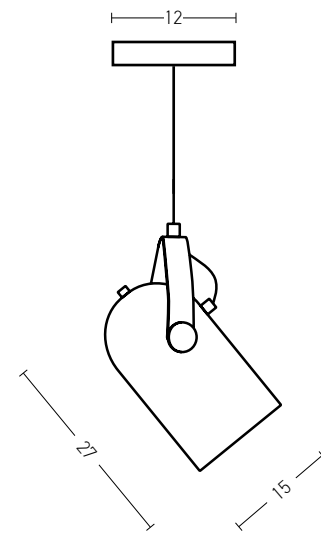

Bulb 1xE27
Power MAX 40W
Input 220-240V, 50/60Hz
Dimensions Ø: 15cm H: 27cm
Base Ø: 12cm H: 2cm
Material Aluminium - Leather
Special Feature 100cm Cable Adjustable
Color Black Matt / **Code 17072**