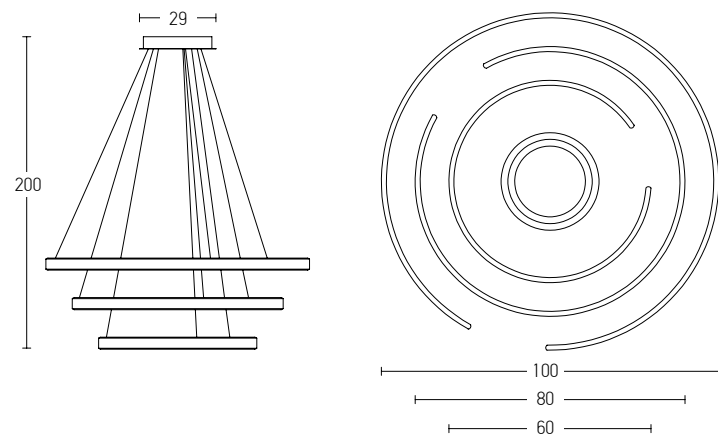

Power 30W / 40W / 50W
Input 220-240V, 50/60Hz
Color Temperature 3000K
Lumen 9600Lm
Cri 80
Dimensions Ø: 60cm / Ø: 80cm / Ø: 100cm H: 5cm
Base Ø: 29cm H: 4.5cm
Dimmable Triac
Material Aluminium - Silicon
Special Feature 200cm Cable Adlustable\
Profile 5x1.5cm

Color Brushed Gold Matt / **Code 2014**
Color Brushed Coffee / **Code 2015**