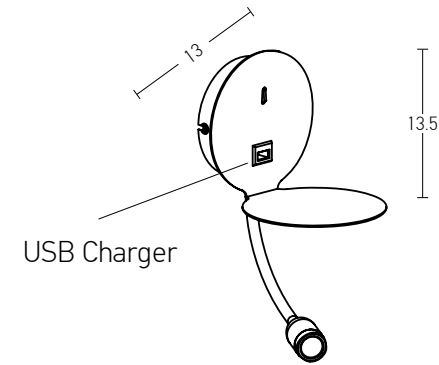

Power	3W
Input	220-240V, 50/60Hz
Color Temperature	3000K
Lumen	255Lm
Cri	80
Dimensions	L: 16.4cm Ø: 13cm H: 13.5cm
Non Dimmable	☒
Switch	On/Off
Material	Metal - Aluminium
Special Feature	USB Charger
	Stick Ø: 3cm H: 24cm
Color	White Matt / Code H58