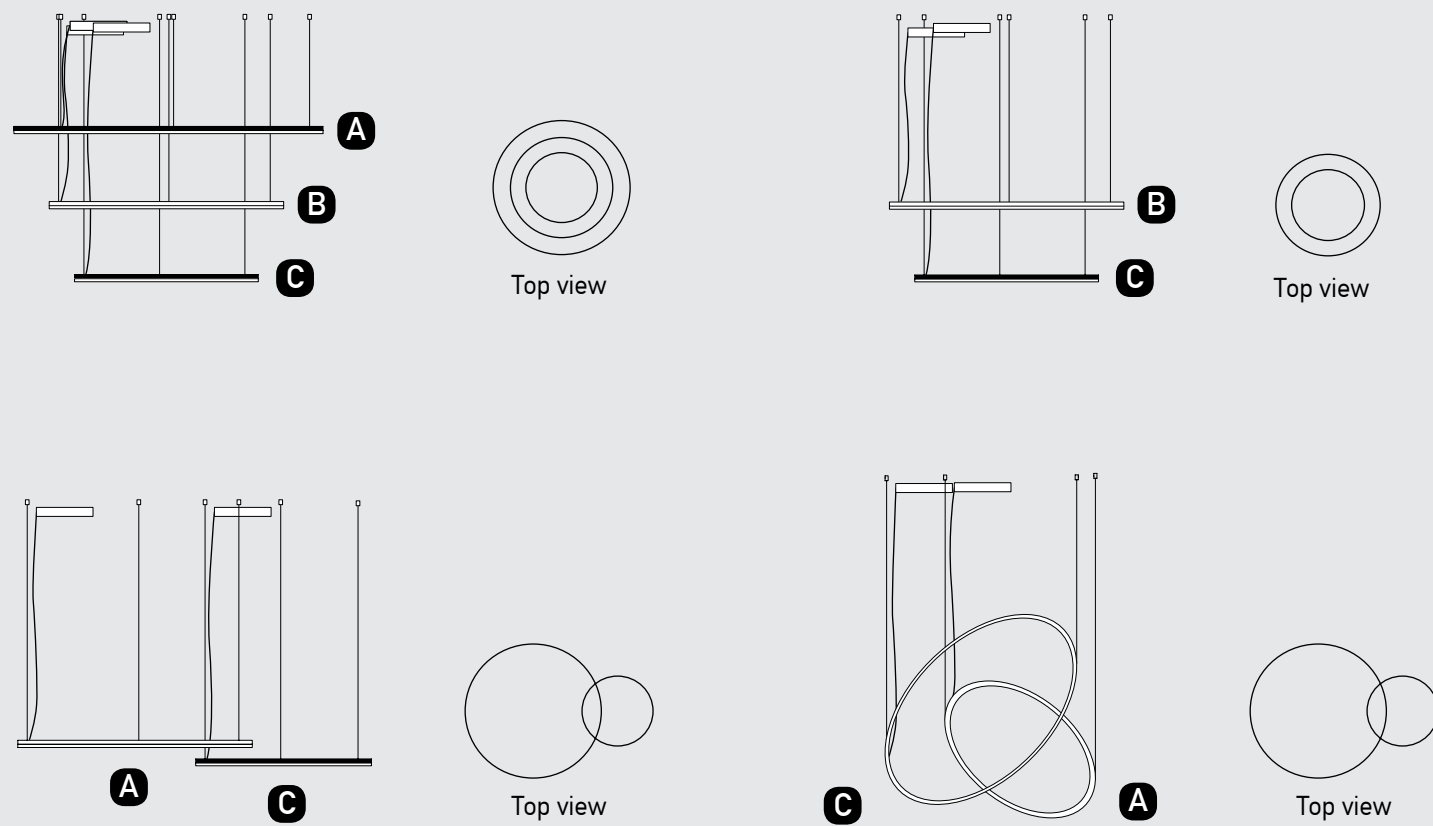

Our Suggestion

Become an artist and make your combination.
Use your imagination to create your masterpiece with our limitless options.