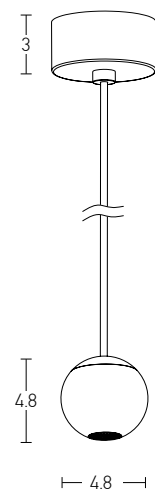

Power	4.5W
Input	220-240V, 50/60Hz
Color Temperature	3000K
Lumen	495Lm
Cri	80
Dimensions	Ø: 4.8cm H: 4.8cm
Base	Ø: 8cm H: 3cm
Non Dimmable	☒
Material	Metal - Aluminium
Beam Angle	38°
Special Feature	200cm Cable Adjustable
Color	Sandy Black / Code 1902
Color	Sandy White / Code 1901
Color	Copper - Sandy Black / Code 1903

Suggested Trimless Canopy **Code 20144**