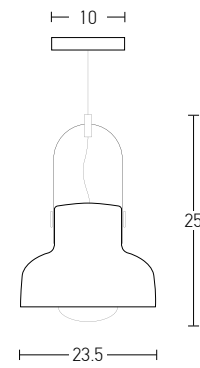

Bulb 1xE27
Power MAX 40W
Input 220-240V, 50/60Hz
Dimensions Ø: 16cm H: 31cm
Base Ø: 10cm H: 2cm
Material Metal - Aluminium
Special Feature 150cm Cable Adjustable
Color Black Matt / **Code 18192**
Color White Matt / **Code 18193**

Bulb 1xE27
Power MAX 40W
Input 220-240V, 50/60Hz
Dimensions Ø: 23.5cm H: 25cm
Base Ø: 10cm H: 2cm
Material Metal - Aluminium
Special Feature 150cm Cable Adjustable
Color Black Matt / **Code 18191**
Color White Matt / **Code 18190**