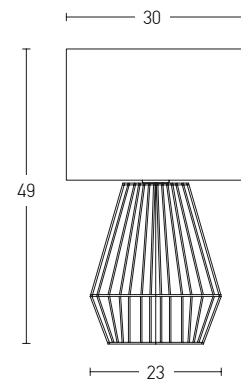

Bulb 1xE27
Power MAX 40W
Input 220-240V, 50/60Hz
Dimensions Ø: 30cm H: 50cm
Material Metal - Thread String Cord - Fabric
Special Feature 120cm Cable Available
Shade Ø: 30cm H: 20cm
Color Light Beige / **Code 20235**