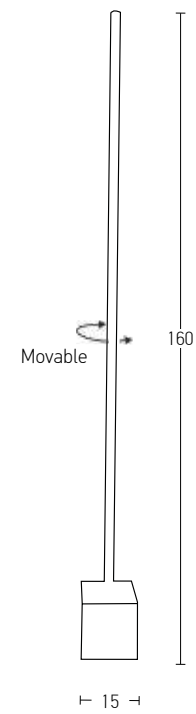

Power 17W
Input 220-240V, 50/60Hz
Color Temperature 3000K
Lumen 1700Lm
Cri 90
Dimensions L: 15cm W: 15cm H: 160cm
Base L: 15cm W: 15cm H: 15cm
Non Dimmable ☒
Material Aluminium - Marble
Special Feature 150cm Cable Available
Movable Tube $\varnothing$: 2.4cm
Color Sandy Black / **Code 19232**