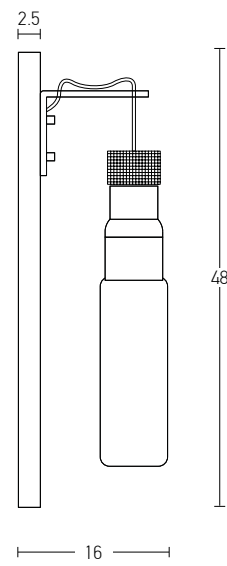

Bulb 1xGU10 Led
Power MAX 5W
Input 220-240V, 50/60Hz
Dimensions Ø: 7cm H: 33.5cm
Base Ø: 10cm H: 3.5cm
Material Metal - Aluminium - Glass
Special Feature 150cm Cable Adjustable
Color Black Matt - Smoked Glass / **Code 18121**

Bulb 1xGU10 Led
Power MAX 5W
Input 220-240V, 50/60Hz
Dimensions Ø: 7cm L: 16cm W: 7cm H: 48cm
Base L: 2.5cm W: 7cm H: 48cm
Material Metal - Aluminium - Glass
Color Black Matt - Smoked Glass / **Code 18123**