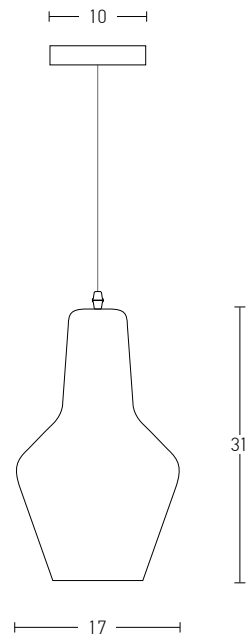

Bulb 1xE27
Power MAX 40W
Input 220-240V, 50/60Hz
Dimensions Ø: 25cm H: 30cm
Base Ø: 10cm H: 2cm
Material Metal - Glass
Special Feature 150cm Cable Adjustable
Color Chrome Glass / **Code 17053**

Bulb 1xE27
Power MAX 40W
Input 220-240V, 50/60Hz
Dimensions Ø: 17cm H: 31cm
Base Ø: 10cm H: 2cm
Material Metal - Glass
Special Feature 150cm Cable Adjustable
Color Chrome Glass / **Code 17055**

Suggested Trimless Canopy **Code 20144**