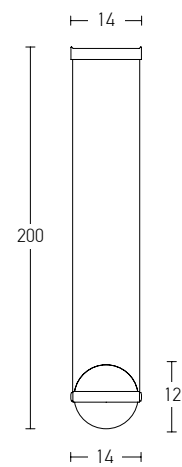

Power 8W
Input 220-240V, 50/60Hz
Color Temperature 3000K
Lumen 560Lm
Cri 80
Dimensions Ø: 20cm H: 200cm
Base Ø: 20cm H: 4cm
Non Dimmable ☒
Material Metal - Acrylic
Special Feature 180cm Cable Adjustable
Color White Matt / **Code 20163**
Color Grey / **Code 20164**

Power 5.6W
Input 220-240V, 50/60Hz
Color Temperature 3000K
Lumen 400Lm
Cri 80
Dimensions Ø: 14cm H: 200cm
Base Ø: 14cm H: 4cm
Non Dimmable ☒
Material Metal - Acrylic
Special Feature 180cm Cable Adjustable
Color White Matt / **Code 20165**
Color Grey / **Code 20166**