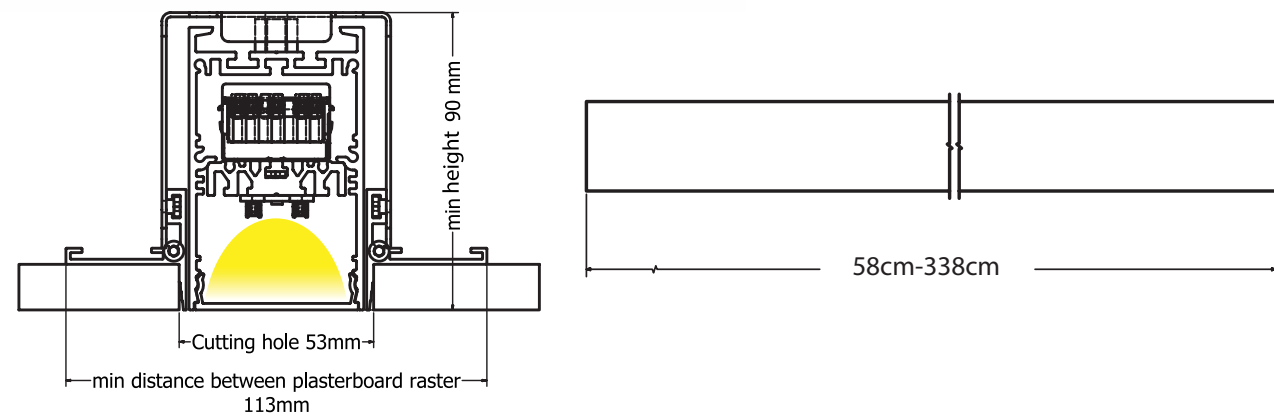

Fill in your code using the following items from the table.

Trimless Profile					
Code	Length	Driver	Kelvin	Set	Body Color
53	58 = 58cm	O = ON/OFF	3 = 3000K	E = HE	W = Sandy White
53	86 = 86cm	D = Dali	4 = 4000K	O = HO	B = Sandy Black
53	114 = 114cm				
53	142 = 142cm				
53	170 = 170cm				
53	198 = 198cm				
53	226 = 226cm				
53	254 = 254cm				
53	282 = 282cm				
53	310 = 310cm				
53	338 = 338cm				

Guide to Create your Code by Choosing : 53 - Length - Driver - Kelvin - Set - Body Color