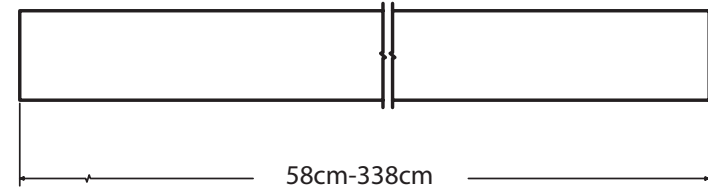

Fill in your code using the following items from the table.

Ceiling Profile

Code	Length	Driver	Kelvin	Set	Body Color
51	58 = 58cm	O = ON/OFF	3 = 3000K	E = HE	W = Sandy White
51	86 = 86cm	D = Dali	4 = 4000K	O = HO	B = Sandy Black
51	114 = 114cm				G = Sandy Grey
51	142 = 142cm				
51	170 = 170cm				
51	198 = 198cm				
51	226 = 226cm				
51	254 = 254cm				
51	282 = 282cm				
51	310 = 310cm				
51	338 = 338cm				

Guide to Create your Code by Choosing : 51 - Length - Driver - Kelvin - Set - Body Color