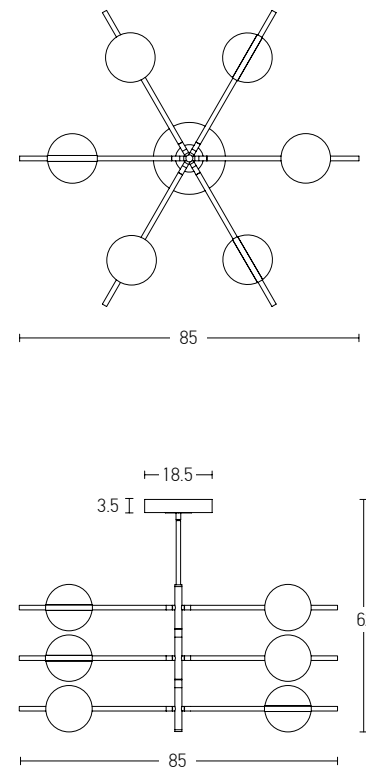

Power	45W
Input	220-240V, 50/60Hz
Color Temperature	3000K
Lumen	3600Lm
Cri	80
Dimensions	Ø: 85cm H: 62cm
Base	Ø: 18.5cm H: 3.5cm
Non Dimmable	☒
Material	Metal - Aluminium - Acrylic
Special Feature	Movable Opal Balls Ø: 12.5cm
Color	Black Matt - Gold Matt / Code 2002