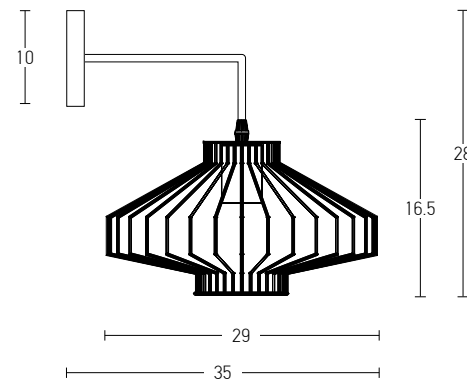

 Suggested Trimless Canopy **Code 20144**

Indoor Led Lighting

Bulb 1xE27  
Power MAX 40W  
Input 220-240V, 50/60Hz  
Dimensions Ø: 29cm H: 16.5cm  
Base Ø: 10cm H: 2cm  
Material Metal  
Special Feature 120cm Cable Adjustable  
Color Black Matt / **Code 1676**