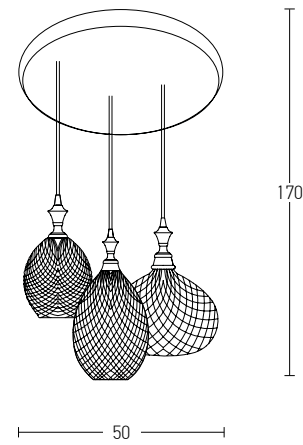

Bulb 4xE27
Power MAX 40W
Input 220-240V, 50/60Hz
Dimensions L: 105cm H: 170cm
Base L: 105cm W: 6.5cm H: 2.7cm
Material Metal - Glass
Special Feature 120cm Cable Adjustable
Color Black Matt - Smoked Grey / **Code 19240**

Bulb 3xE27
Power MAX 40W
Input 220-240V, 50/60Hz
Dimensions Ø: 50cm H: 170cm
Base Ø: 50cm H: 3cm
Material Metal - Glass
Special Feature 120cm Cable Adjustable
Color Black Matt - Smoked Grey / **Code 19241**