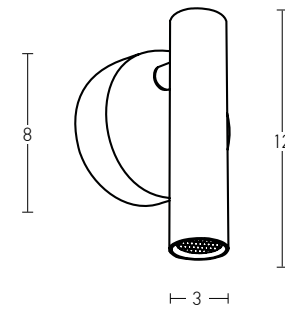

Power 3W
Input 220-240V, 50/60Hz
Color Temperature 3000K
Lumen 240Lm
Cri 80
Dimensions Ø: 8cm H: 12cm
Base Ø: 8cm H: 3cm
Non Dimmable ☒
Switch On/Off
Material Metal - Aluminium
Special Feature Stick Ø: 3cm H: 12cm
Color Black Matt / **Code H48-B**
Color Chrome Matt / **Code H48-C**
Color Copper / **Code H47**

Model Finishing