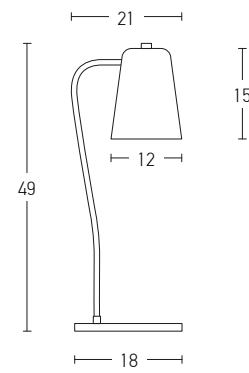

Bulb 1xE14
Power MAX 25W
Input 220-240V, 50/60Hz
Dimensions L: 21cm H: 49cm
Base Ø: 18cm H: 1cm
Material Metal - Aluminium
Special Feature 120cm Cable Available
Color Black Matt / **Code 20363**