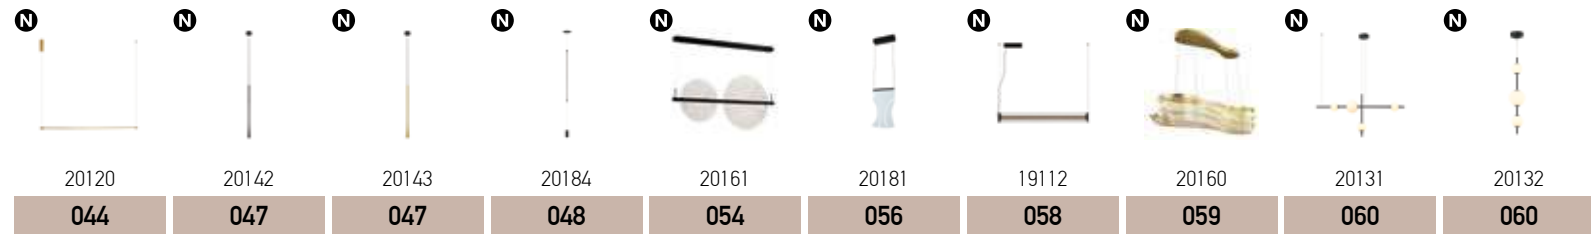

Pendant Lighting