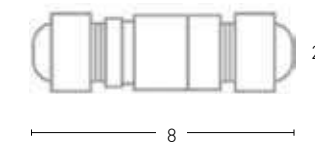

Waterproof Conection Box 1in / 1out , 16A , 450V
IP 67
Color Black / **Code Z 0800-BA**