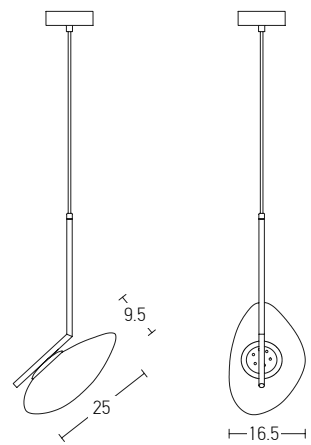

Power	5W
Input	220-240V, 50/60Hz
Color Temperature	3000K
Lumen	400Lm
Cri	80
Dimensions	L: 16.5cm W: 25cm H: 42.5
Base	Ø: 10cm
Non Dimmable	☒
Material	Metal - Aluminium - Opal Glass
Special Feature	180cm Cable Adjustable
Color	Black Matt / Code 20254
Color	Gold Matt / Code 20255

Suggested Trimless Canopy **Code 20144**