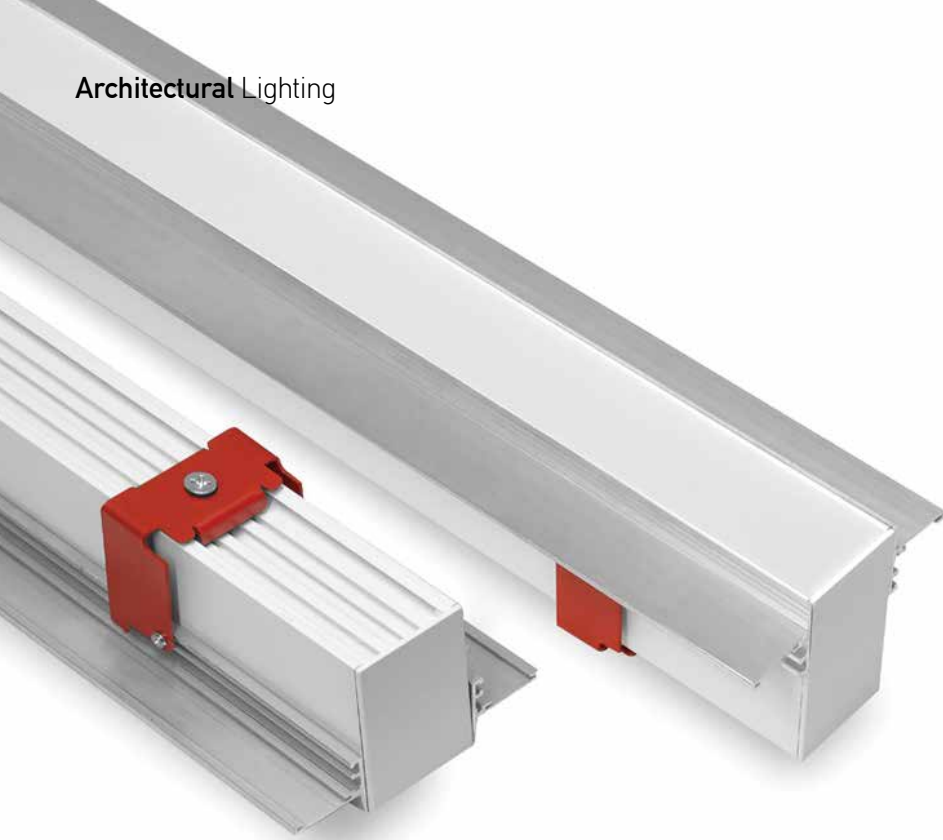

Fill in your code using the following items from the table.

Trimless Profile					
Code	Length	Driver	Kelvin	Set	Body Color
53	58 = 58cm	O = ON/OFF	3 = 3000K	E = HE	W = Sandy White
53	86 = 86cm	D = Dali	4 = 4000K	O = HO	B = Sandy Black
53	114 = 114cm				
53	142 = 142cm				
53	170 = 170cm				
53	198 = 198cm				
53	226 = 226cm				
53	254 = 254cm				
53	282 = 282cm				
53	310 = 310cm				
53	338 = 338cm				

Guide to Create your Code by Choosing : 53 - Length - Driver - Kelvin - Set - Body Color