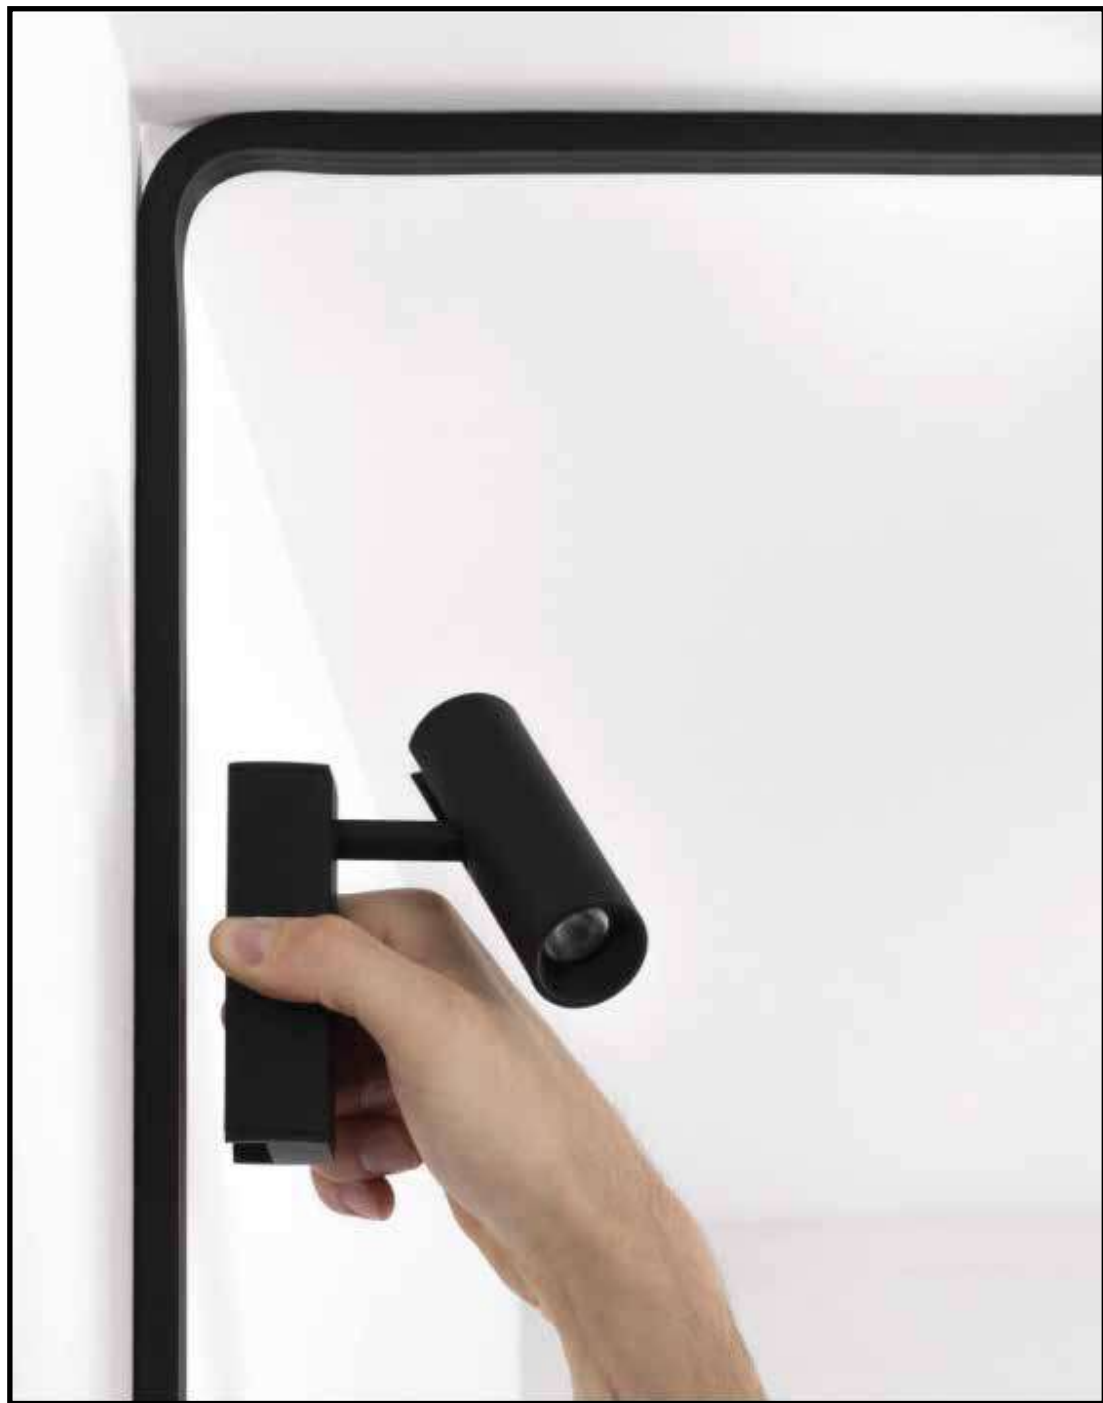

48
VOLT
SOFT
TRACK