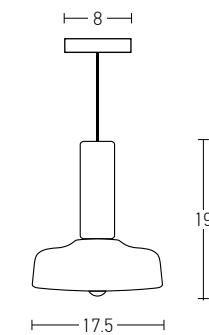

Suggested Trimless Canopy **Code 20144**

Bulb 1xE14  
 Power MAX 40W  
 Input 220-240V, 50/60Hz  
 Dimensions Ø: 17.5cm H: 19cm  
 Base Ø: 12cm H: 2cm  
 Material Marble - Metal  
 Special Feature 100cm Cable Adjustable  
 Color Black Marble - Pink / **Code 18164**   
 Black Marble - Rusty Bronze / **Code 18165**   
 White Marble - Blue / **Code 18166**