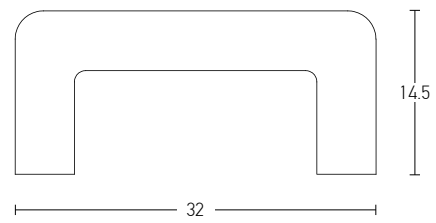

Bulb 1xG9
Power MAX 25W
Input 220-240V , 50/60Hz
Dimensions L: 14.5cm W: 32cm H: 5.5cm
Material Gypsum
Color Pure White / **Code 180026**

Bulb 1xG9
Power MAX 25W
Input 220-240V , 50/60Hz
Dimensions L: 10cm W: 20cm H: 6cm
Material Gypsum
Color Pure White / **Code 180027**