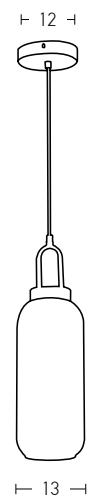

Bulb 1xE27
Power MAX 40W
Input 220-240V, 50/60Hz
Dimensions Ø: 13cm H: 44cm
Base Ø: 12cm H: 2.5cm
Material Glass - Metal
Special Feature 150cm Cable Adjustable
Color Grey - Antique Brass / **Code 19176**