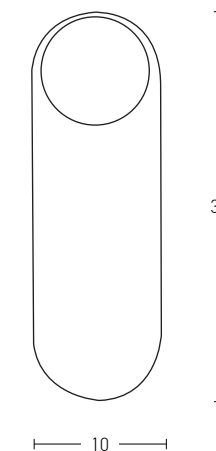

Bulb 1xG9 Led
Power MAX 9W
Input 220-240V, 50/60Hz
Dimensions L: 12cm W: 10cm H: 30cm
Base Ø: 8cm H: 2cm
Material Metal - Opal Glass
Color Gold Matt / **Code H64**