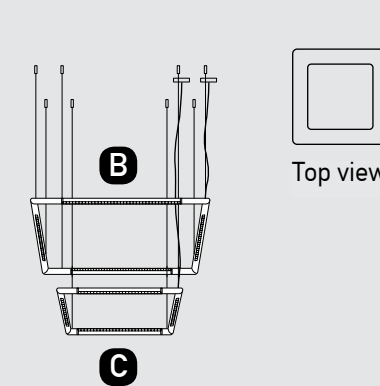

### Our Suggestion

Become an artist and make your combination

Use your imagination to create your masterpiece with our limitless options.

Power 48W  
 Input 220-240V, 50/60Hz  
 Color Temperature 3000K  
 Lumen 3600Lm  
 Cri 80  
 Dimensions L: 80+160cm H: 200cm  
 Base Ø: 16cm H: 3.5cm  
 Dimmable   
 Material Aluminium - Acrylic  
 Special Feature Step Dimming 10%-40%-100% Profile 2x3cm  
 Color White Matt / Code 20129