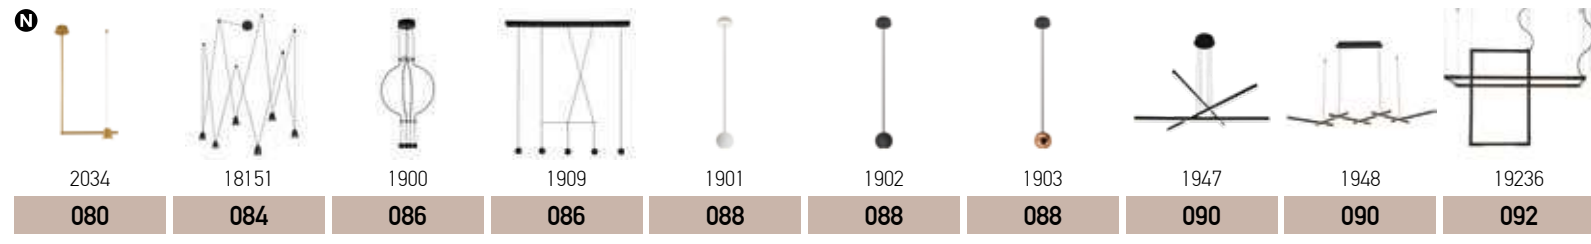

Pendant Lighting