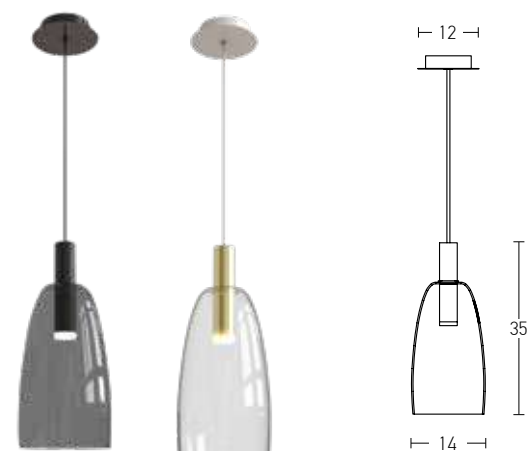

Power 5W
Input 220-240V, 50/60Hz
Color Temperature 3000K
Lumen 450Lm
Cri 80
Dimensions Ø: 14cm H: 35cm
Base Ø: 12cm H: 2.5cm
Non Dimmable ☒
Material Aluminium - Glass - Acrylic
Special Feature 150cm Cable Adjustable
Color Gold Matt - Clear Glass / **Code 1966**
Color Black Matt - Smoked Grey / **Code 1965**

Suggested Trimless Canopy **Code 20144**