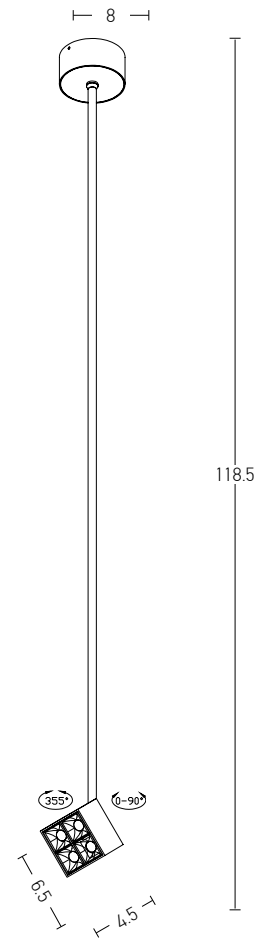

Power 7W
Input 220-240V, 50/60Hz
Color Temperature 3000K
Lumen 770Lm
Cri 80
Dimensions L: 6.5cm W: 4.5cm H: 118.5cm
Base Ø: 8cm H: 4cm
Non Dimmable ☒
Material Metal - Aluminium
Special Feature Standard Length
Cube L: 6.5cm H: 4.5cm
Color Sandy Black / **Code 1929**
Color Sandy White / **Code 1930**