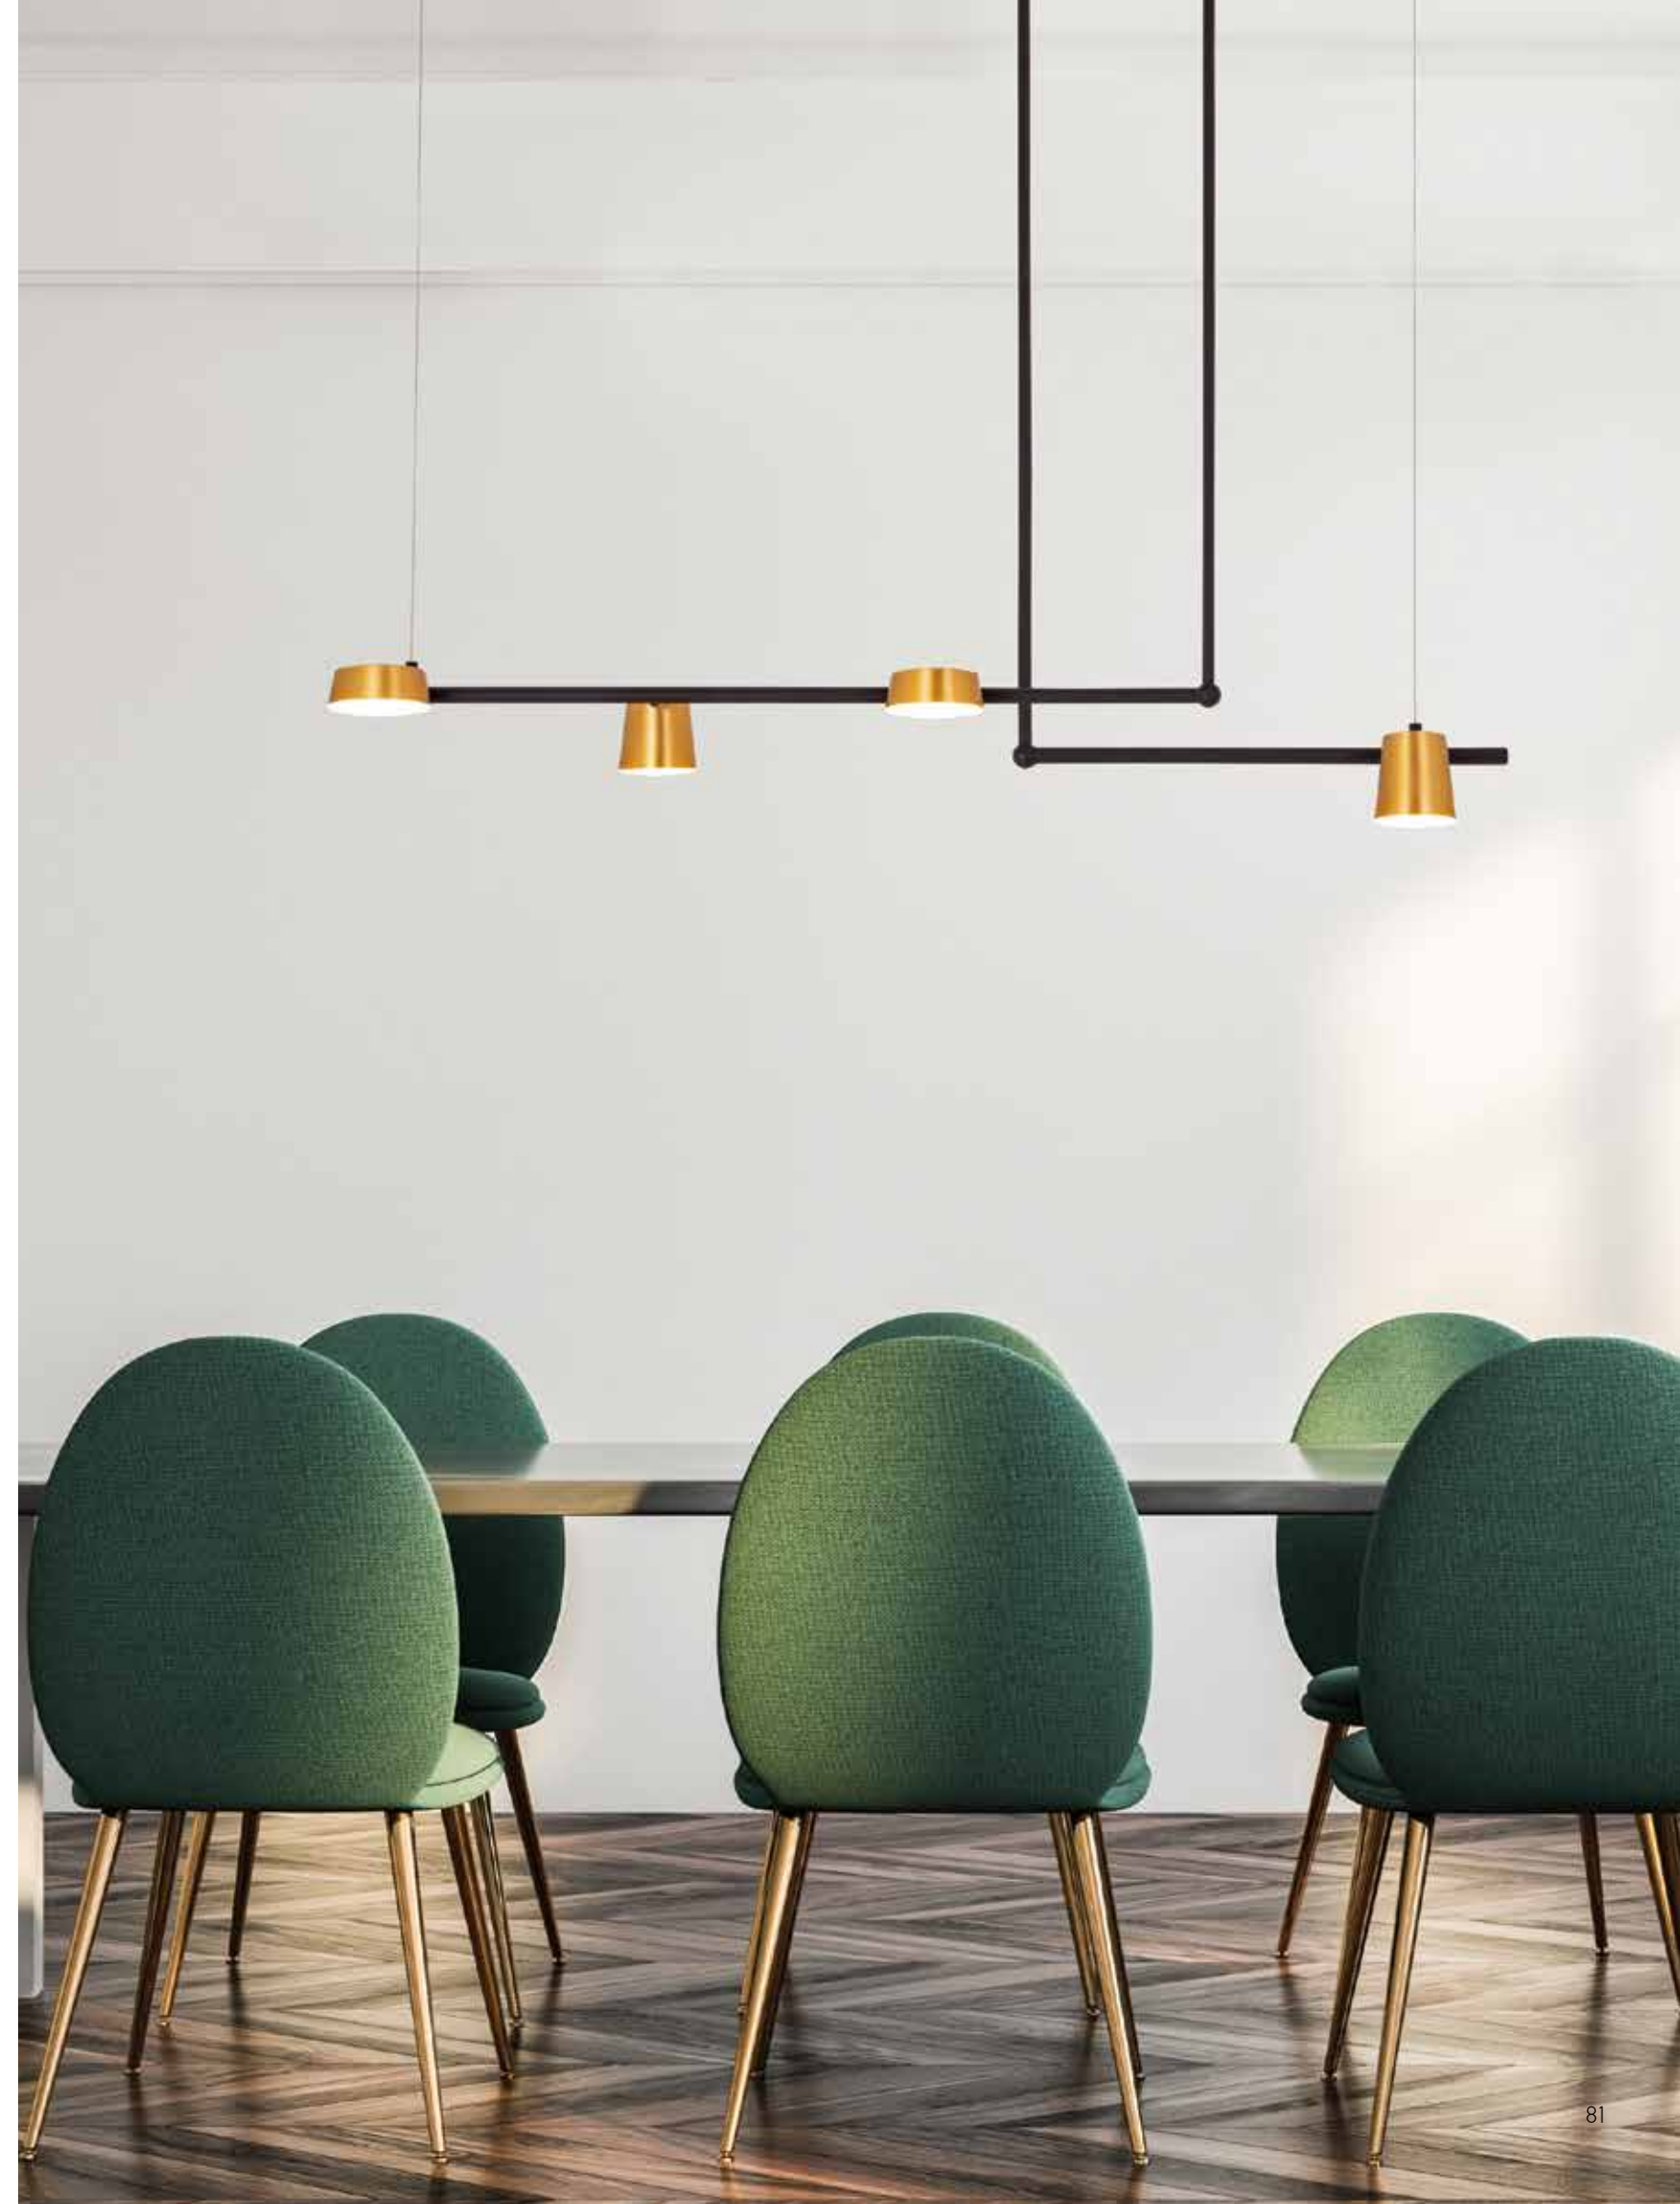

Indoor Led Lighting

Power 28W
Input 220-240V, 50/60Hz
Color Temperature 3000K
Lumen 2240Lm
Cri 80
Dimensions L: 110cm H: 102cm
Base L: 24cm W: 6cm H: 3.5cm
Non Dimmable ☒
Material Metal - Aluminium - Acrylic
Special Feature Spot Ø: 7.5cm H: 8cm
Spot Ø: 9.5cm H: 4cm
Color Sandy Black - Gold Matt / **Code 2035**

Power 7W
Input 220-240V, 50/60Hz
Color Temperature 3000K
Lumen 560Lm
Cri 80
Dimensions L: 47.5cm H: 102cm
Base Ø: 12.5cm H: 3.5cm
Non Dimmable ☒
Material Metal - Aluminium - Acrylic
Special Feature Spot Ø: 7.5cm H: 8cm
Color Sandy Black - Gold Matt / **Code 2033**
Gold Matt / **Code 2034**