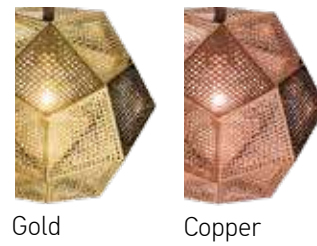

Model Finishing

Gold

Copper