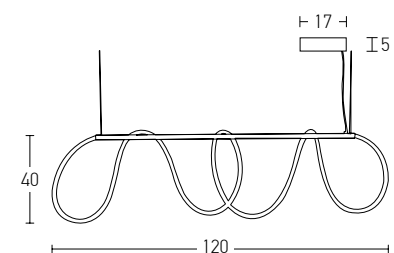

Power 60W
Input 220-240V, 50/60Hz
Color Temperature 3000K
Lumen 3600Lm
Cri 80
Dimensions Ø: 80cm H: 35cm
Base Ø: 17cm H: 5cm
Non Dimmable ☒
Material Metal - Silicon
Special Feature 360° Lighting Tube Ø: 2.4cm
190cm Cable Adjustable

Color Gold Matt / **Code 19261**