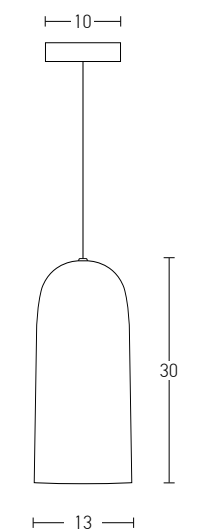

Bulb 1xE27
Power MAX 40W
Input 220-240V, 50/60Hz
Dimensions Ø: 13cm H: 30cm
Base Ø: 10cm H: 2.5cm
Material Concrete
Special Feature 120cm Cable Adjustable
Color Concrete - Chrome Base / **Code 1581**