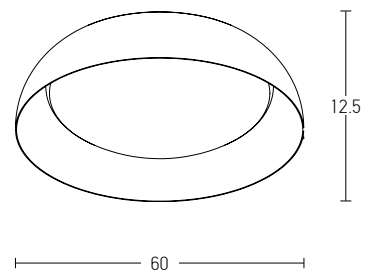

Power 50W
Input 220-240V, 50/60Hz
Color Temperature 3000K
Lumen 4000Lm
Cri 80
Dimensions Ø: 60cm H: 12.5cm
Base Ø: 6cm H: 16cm
Non Dimmable ☒
Material Aluminium - Acrylic
Special Feature 200cm Cable Adjustable
Color Brushed Copper / **Code 1964**