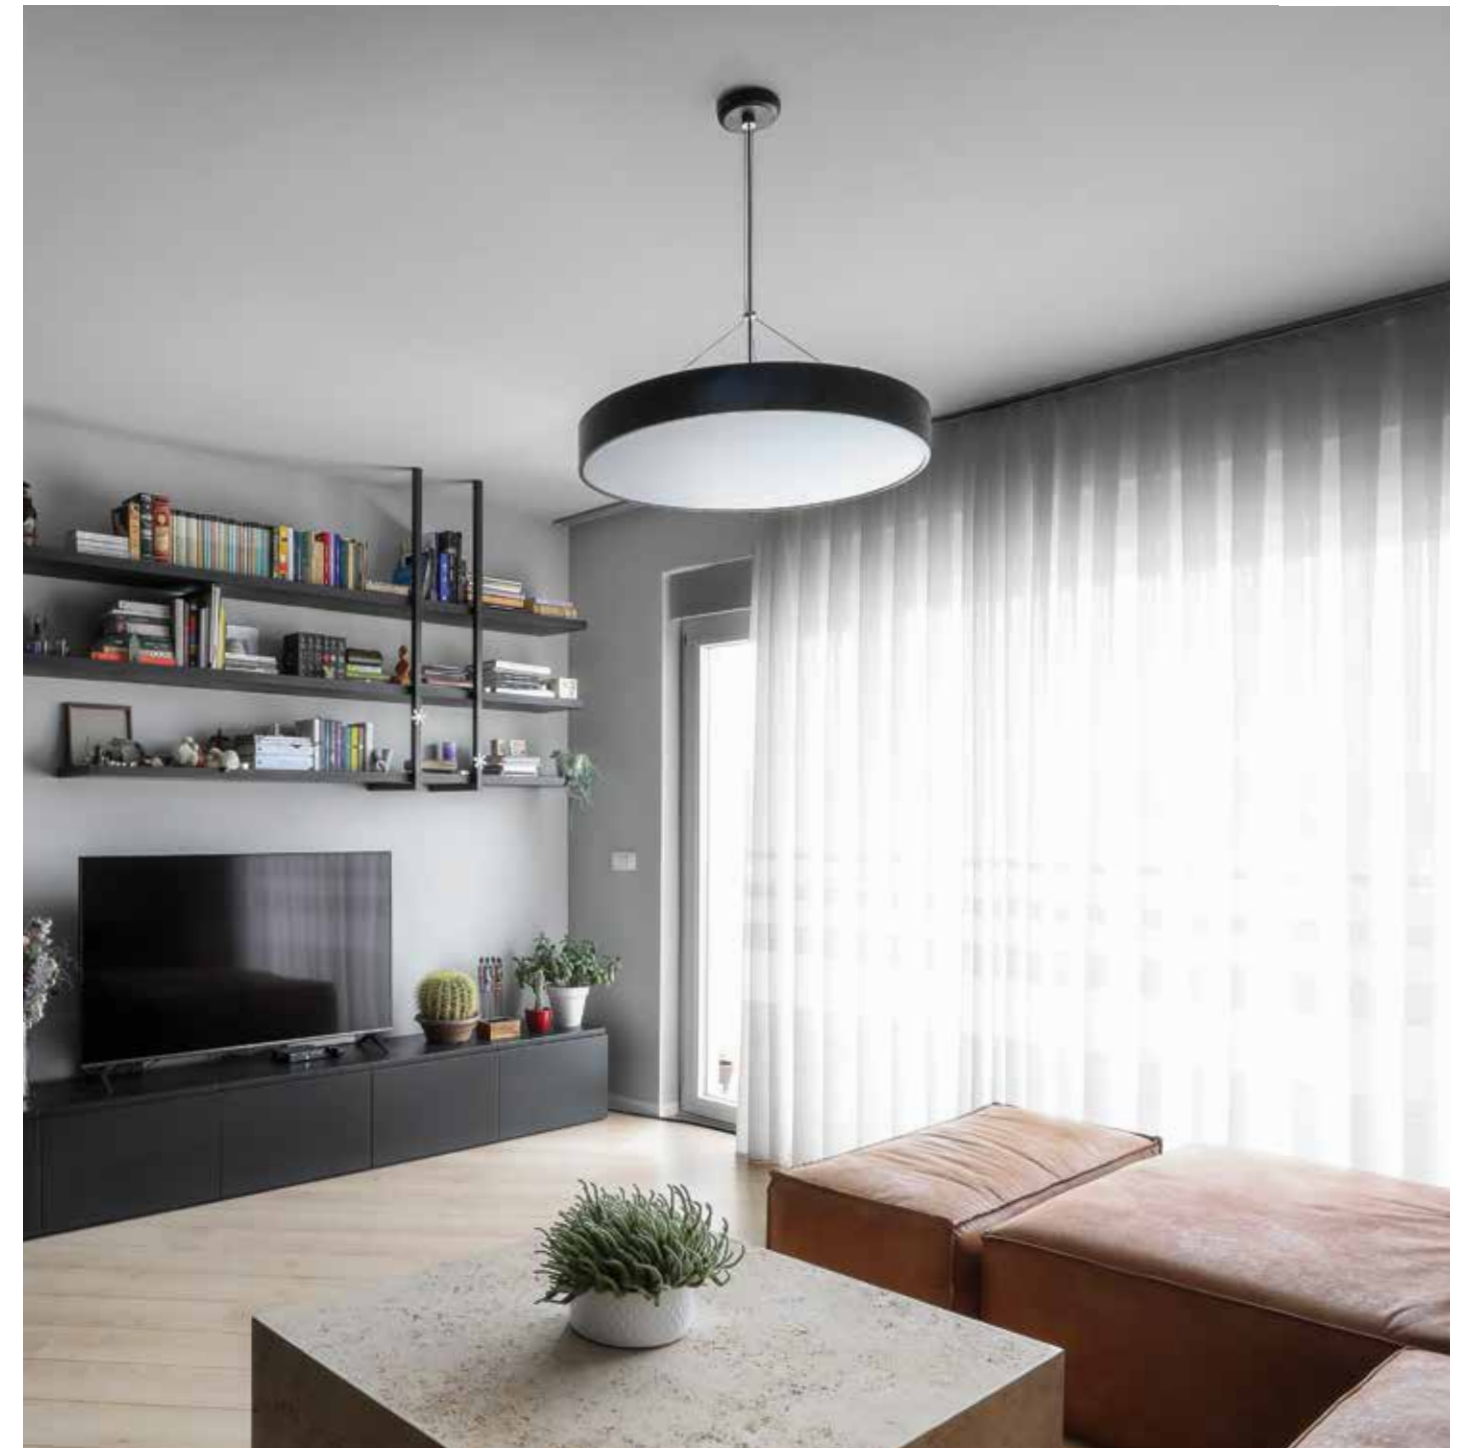

Power	56W
Input	220-240V, 50/60Hz
Color Temperature	3000K
Lumen	4480Lm
Cri	80
Dimensions	Ø: 65cm H: 8cm
Base	Ø: 18cm H: 4.5cm
Non Dimmable	☒
Material	Metal - Acrylic
Special Feature	150cm Cable Adjustable
Color	Black Matt / Code 1618