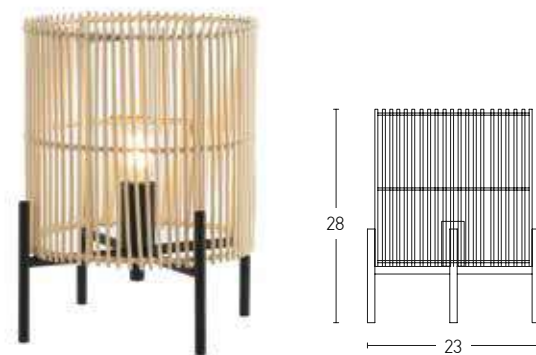

Bulb 1xE27
Power MAX 40W
Input 220-240V, 50/60Hz
Dimensions Ø: 30cm H: 30cm
Base Ø: 10cm H: 2cm
Material Metal - Rattan
Special Feature 200cm Cable Adjustable
Color Natural / **Code 20234**

Bulb 1xE27
Power MAX 40W
Input 220-240V, 50/60Hz
Dimensions Ø: 30cm H: 50cm
Material Metal - Thread String Cord - Fabric
Special Feature 120cm Cable Available
Shade Ø: 30cm H: 20cm
Color Light Beige / **Code 20235**

Bulb 1xE14
Power MAX 25W
Input 220-240V, 50/60Hz
Dimensions Ø: 23cm H: 28cm
Material Metal - Rattan
Special Feature 120cm Cable Available
Color Black Matt - Natural / **Code 20232**