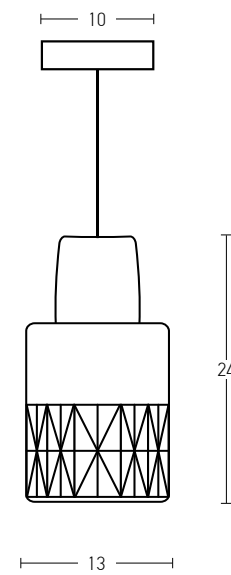

Bulb 1xE27
Power MAX 40W
Input 220-240V, 50/60Hz
Dimensions Ø: 13cm H: 24cm
Base Ø: 10cm H: 2.5cm
Material Concrete
Special Feature 120cm Cable Adjustable
Color Concrete - Chrome Base / **Code 18112**