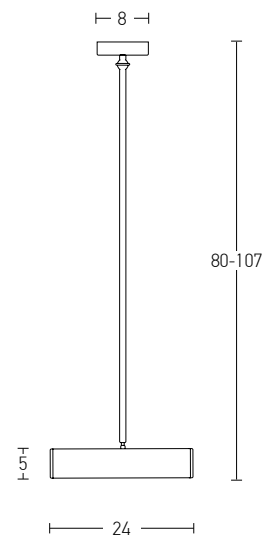

Power 2x5W
Input 220-240V, 50/60Hz
Color Temperature 3000K
Lumen 800Lm
Cri 80
Dimensions Ø: 5cm H: 80-107cm L: 24cm
Base Ø: 8cm H: 2.5cm
Non Dimmable ☒
Material Metal
Beam Angle 45°
Color Black Matt / **Code 1617**