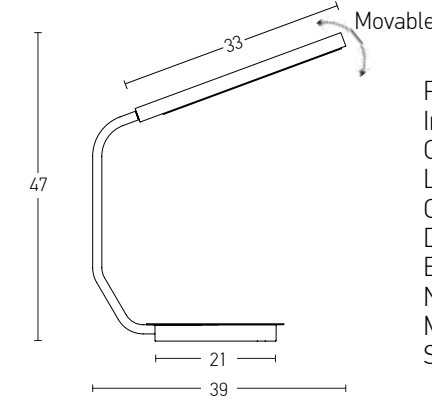

Power 6W
Input 220-240V, 50/60Hz
Color Temperature 3000K
Lumen 420Lm
Cri 80
Dimensions Ø: 10cm H: 50cm
Base Ø: 14cm H: 1cm
Non Dimmable ☒
Material Metal - Aluminium
Color Sandy Black / **Code 20112**

Power 6W
Input 220-240V, 50/60Hz
Color Temperature 3000K
Lumen 480Lm
Cri 80
Dimensions L: 39cm W: 13cm H: 47cm
Base L: 21cm W: 13cm
Non Dimmable ☒
Material Metal - Aluminium
Special Feature Profile 1.5x2x33cm Movable
Color Sandy Black / **Code 20110**