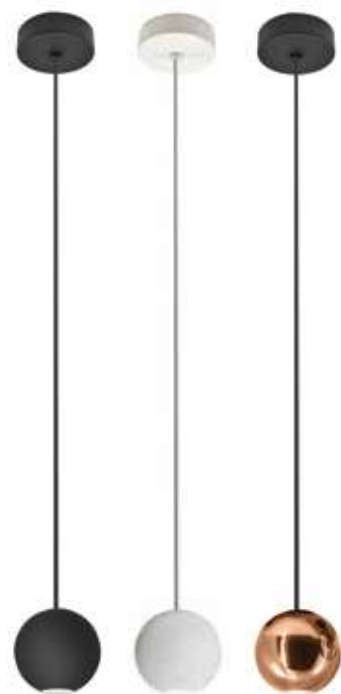

Power	4.5W
Input	220-240V, 50/60Hz
Color Temperature	3000K
Lumen	495Lm
Cri	80
Dimensions	Ø: 4.8cm H: 4.8cm
Base	Ø: 8cm H: 3cm
Non Dimmable	☒
Material	Metal - Aluminium
Beam Angle	38°
Special Feature	200cm Cable Adjustable
Color	Sandy Black / Code 1902
Color	Sandy White / Code 1901
Color	Copper - Sandy Black / Code 1903

Suggested Trimless Canopy **Code 20144**