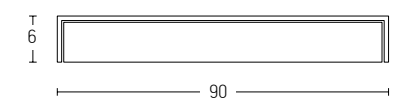

Power 24W
Input 220-240V, 50/60Hz
Color Temperature 3000K
Lumen 1920Lm
Cri 80
Dimensions L: 6cm W: 90cm H: 6cm
Non Dimmable ☒
Material Metal - Aluminium - Acrylic
Special Feature IP 44
Color Chrome / **Code 20151**