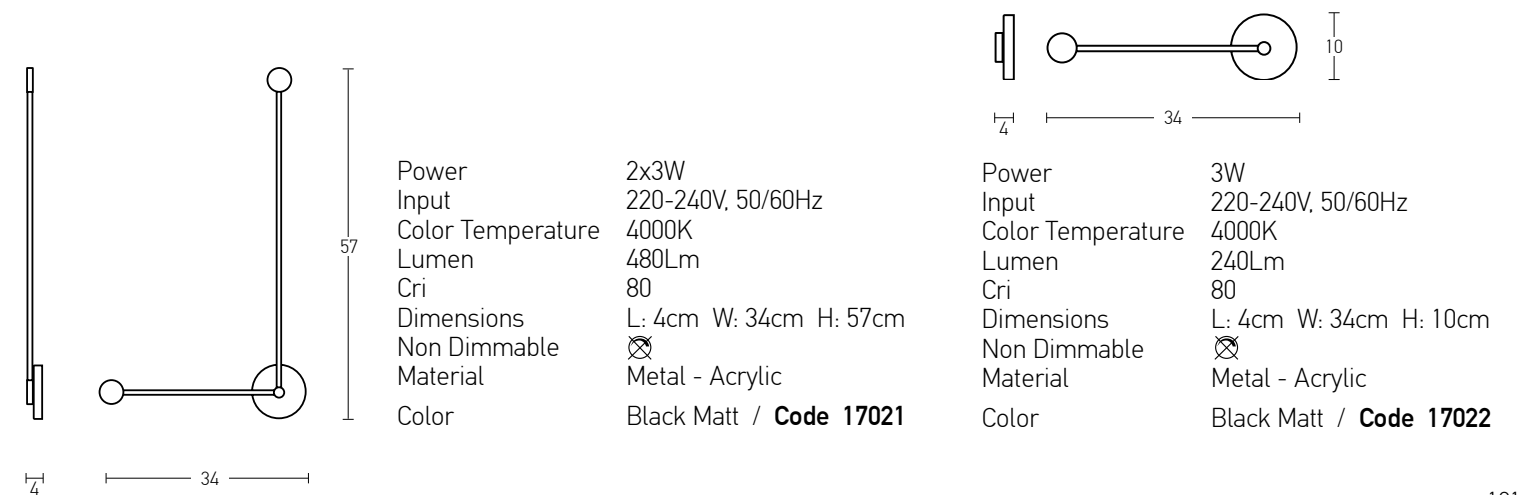

Our Suggestion

Become an artis and make your combination.
Use your imagination to create your masterpiece with our limitless options.
Arrange them on a line or mix and match them as per your delight.