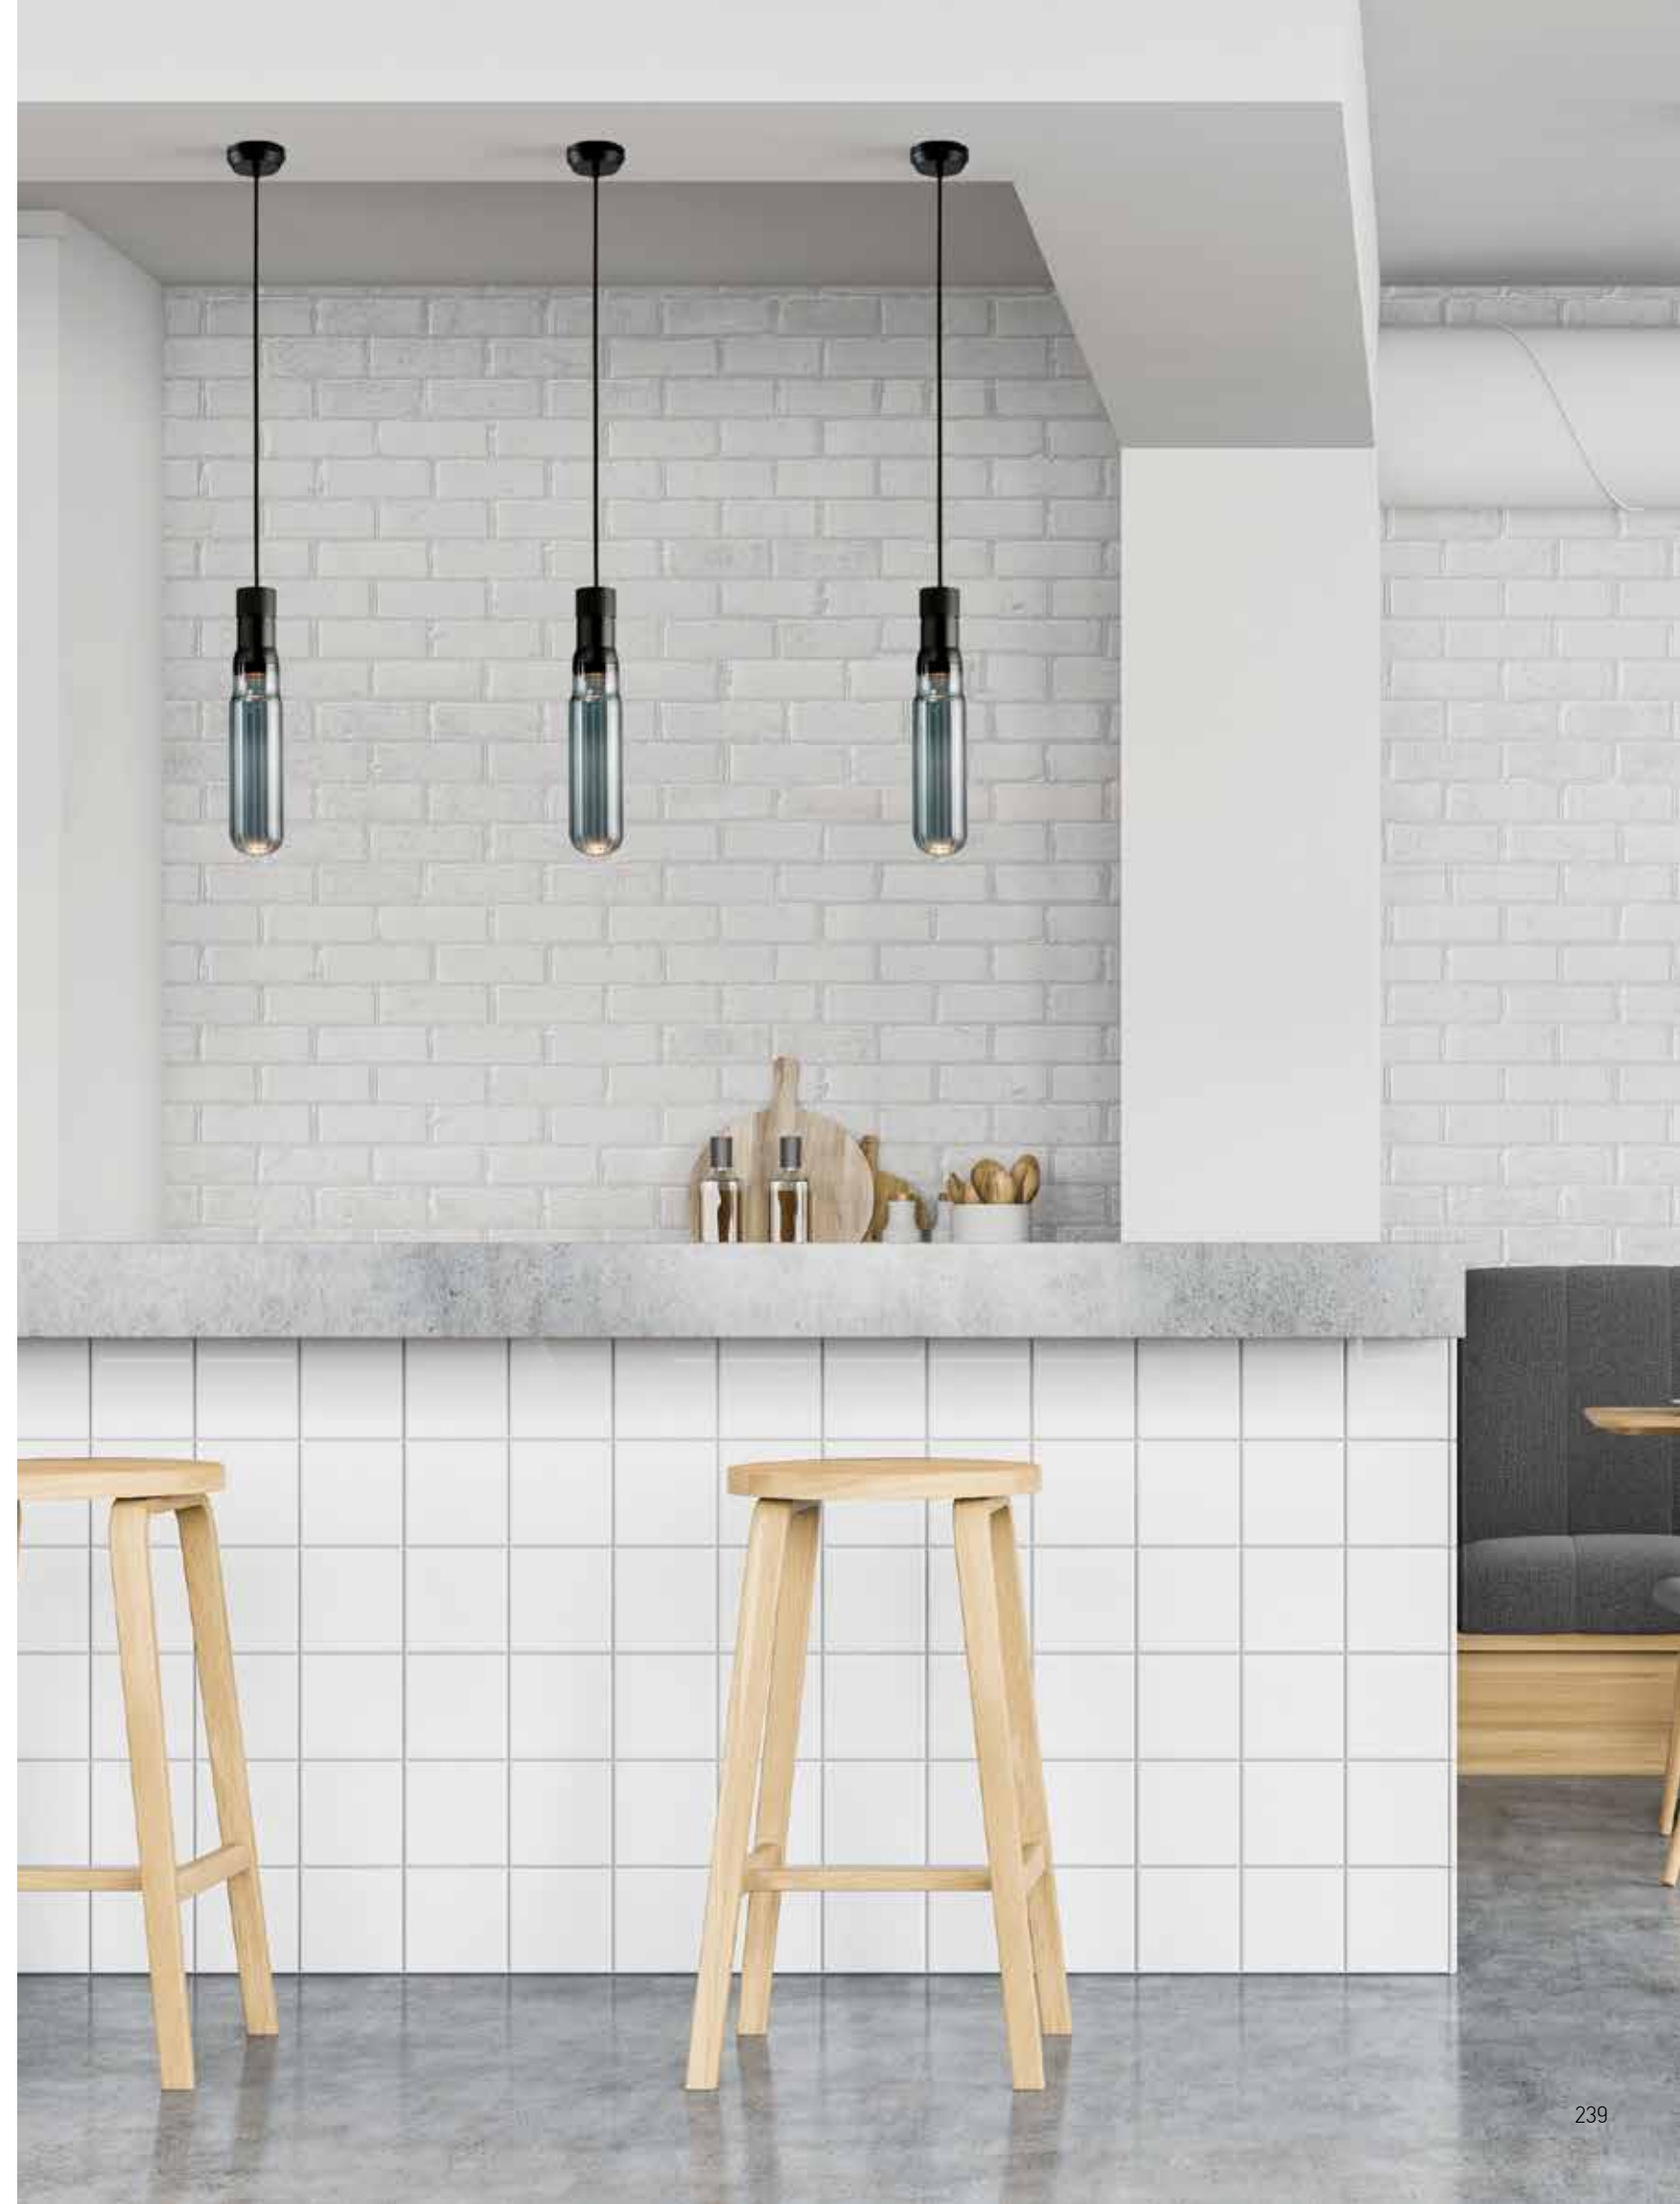

Bulb 1xGU10 Led
Power MAX 5W
Input 220-240V, 50/60Hz
Dimensions Ø: 7cm L: 16cm W: 7cm H: 48cm
Base L: 2.5cm W: 7cm H: 48cm
Material Metal - Aluminium - Glass
Color Black Matt - Smoked Glass / **Code 18123**