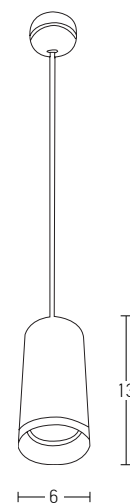

Bulb 1xGU10
Power MAX 40W
Dimensions Ø: 6cm H: 13cm
Base Ø: 6cm H: 3cm
Material Aluminium
Special Feature 200cm Cable Adjustable
Color Black Matt / **Code S063**

Power 9W
Input 220-240V, 50/60Hz
Color Temperature 3000K
Lumen 720Lm
Cri 90
Dimensions Ø: 6cm H: 13cm
Base Ø: 6cm H: 3cm
Beam Angle 15° / 24° / 40°
Material Aluminium
Special Feature 200cm Cable Adjustable
Included LED Driver

Color White Matt / **Code S063-15**
Color White Matt / **Code S063-24**
Color White Matt / **Code S063-40**