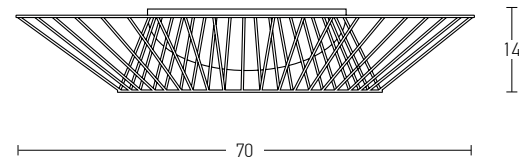

Bulb 3xE27
Power MAX 40W
Input 220-240V, 50/60Hz
Dimensions Ø: 70cm H: 14cm
Material Metal - Opal Glass
Color Black Matt / **Code 1546**