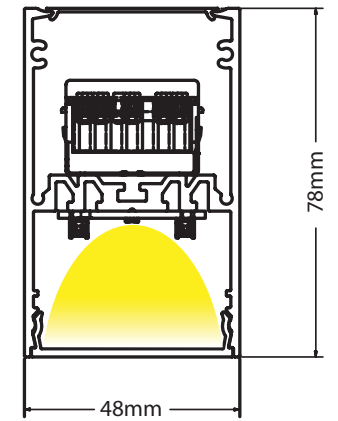

34mm LED profile luminaire, made of an extruded aluminium, power-coated with fine sandy finish. Designed for ceiling/pendant/trimless/recessed mounting, providing direct light emission through PMMA diffuser. Luminaire equipped with the latest generation of well known **LED** boards with small color tolerance.