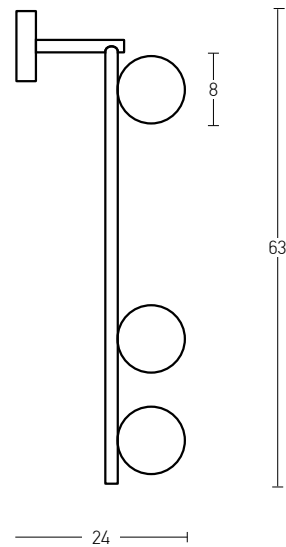

Bulb 3xG9 Led
Power MAX 9W
Input 220-240V, 50/60Hz
Dimensions L: 24cm H: 63cm
Base Ø: 10cm H: 2cm
Material Metal - Opal Glass
Special Feature Opal Glass Ø: 8cm
Color Black / **Code 18134-B**