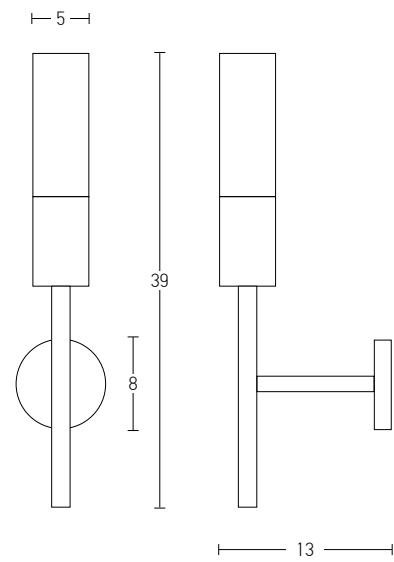

Bulb 1xG9 Led
Power MAX 9W
Input 220-240V, 50/60Hz
Dimensions Ø: 5cm L: 13cm H: 39cm
Base Ø: 8cm H: 2cm
Material Metal - Marble - Glass
Color Gold Matt / Code 20352