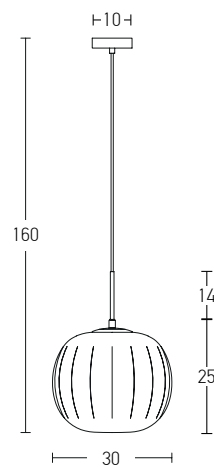

Bulb 1xE27
Power MAX 40W
Input 220-240V, 50/60Hz
Dimensions Ø: 30cm H: 25cm
Base Ø: 10cm H: 2.5cm
Material Metal - Opal Glass
Special Feature 200cm Cable Adjustable
Color Gold Matt / **Code 20124**
Color White Matt / **Code 20125**