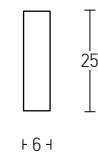

Bulb 1xGU10
Power MAX 40W
Input 220-240V, 50/60Hz
Dimensions Ø: 6cm H: 25cm
Material Aluminium
Color White Matt / **Code 1568-W**
Color Black Matt / **Code 1568-B**