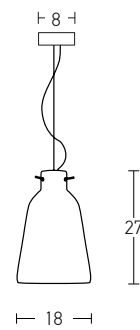

Bulb 1xE27
Power MAX 40W
Input 220-240V, 50/60Hz
Dimensions Ø: 18cm H: 27cm
Base Ø: 8cm H: 2cm
Material Clay
Special Feature 100cm Cable Adjustable
Color Natural / **Code 1663**