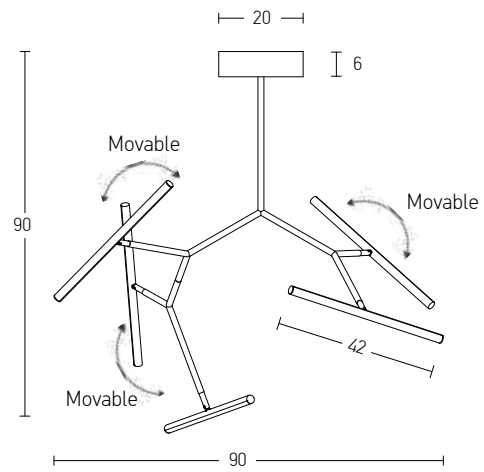

Power 49W
Input 220-240V, 50/60Hz
Color Temperature 3000K
Lumen 3920Lm
Cri 80
Dimensions L: 90cm W: 50cm H: 90cm
Base Ø: 20cm H: 6cm
Dimmable Triac ○
Material Aluminium - Silicon
Special Feature Profile 42cm , Ø: 2cm
Color Sandy Black - Gold / **Code 2070**
Color Gold Matt / **Code 2071**