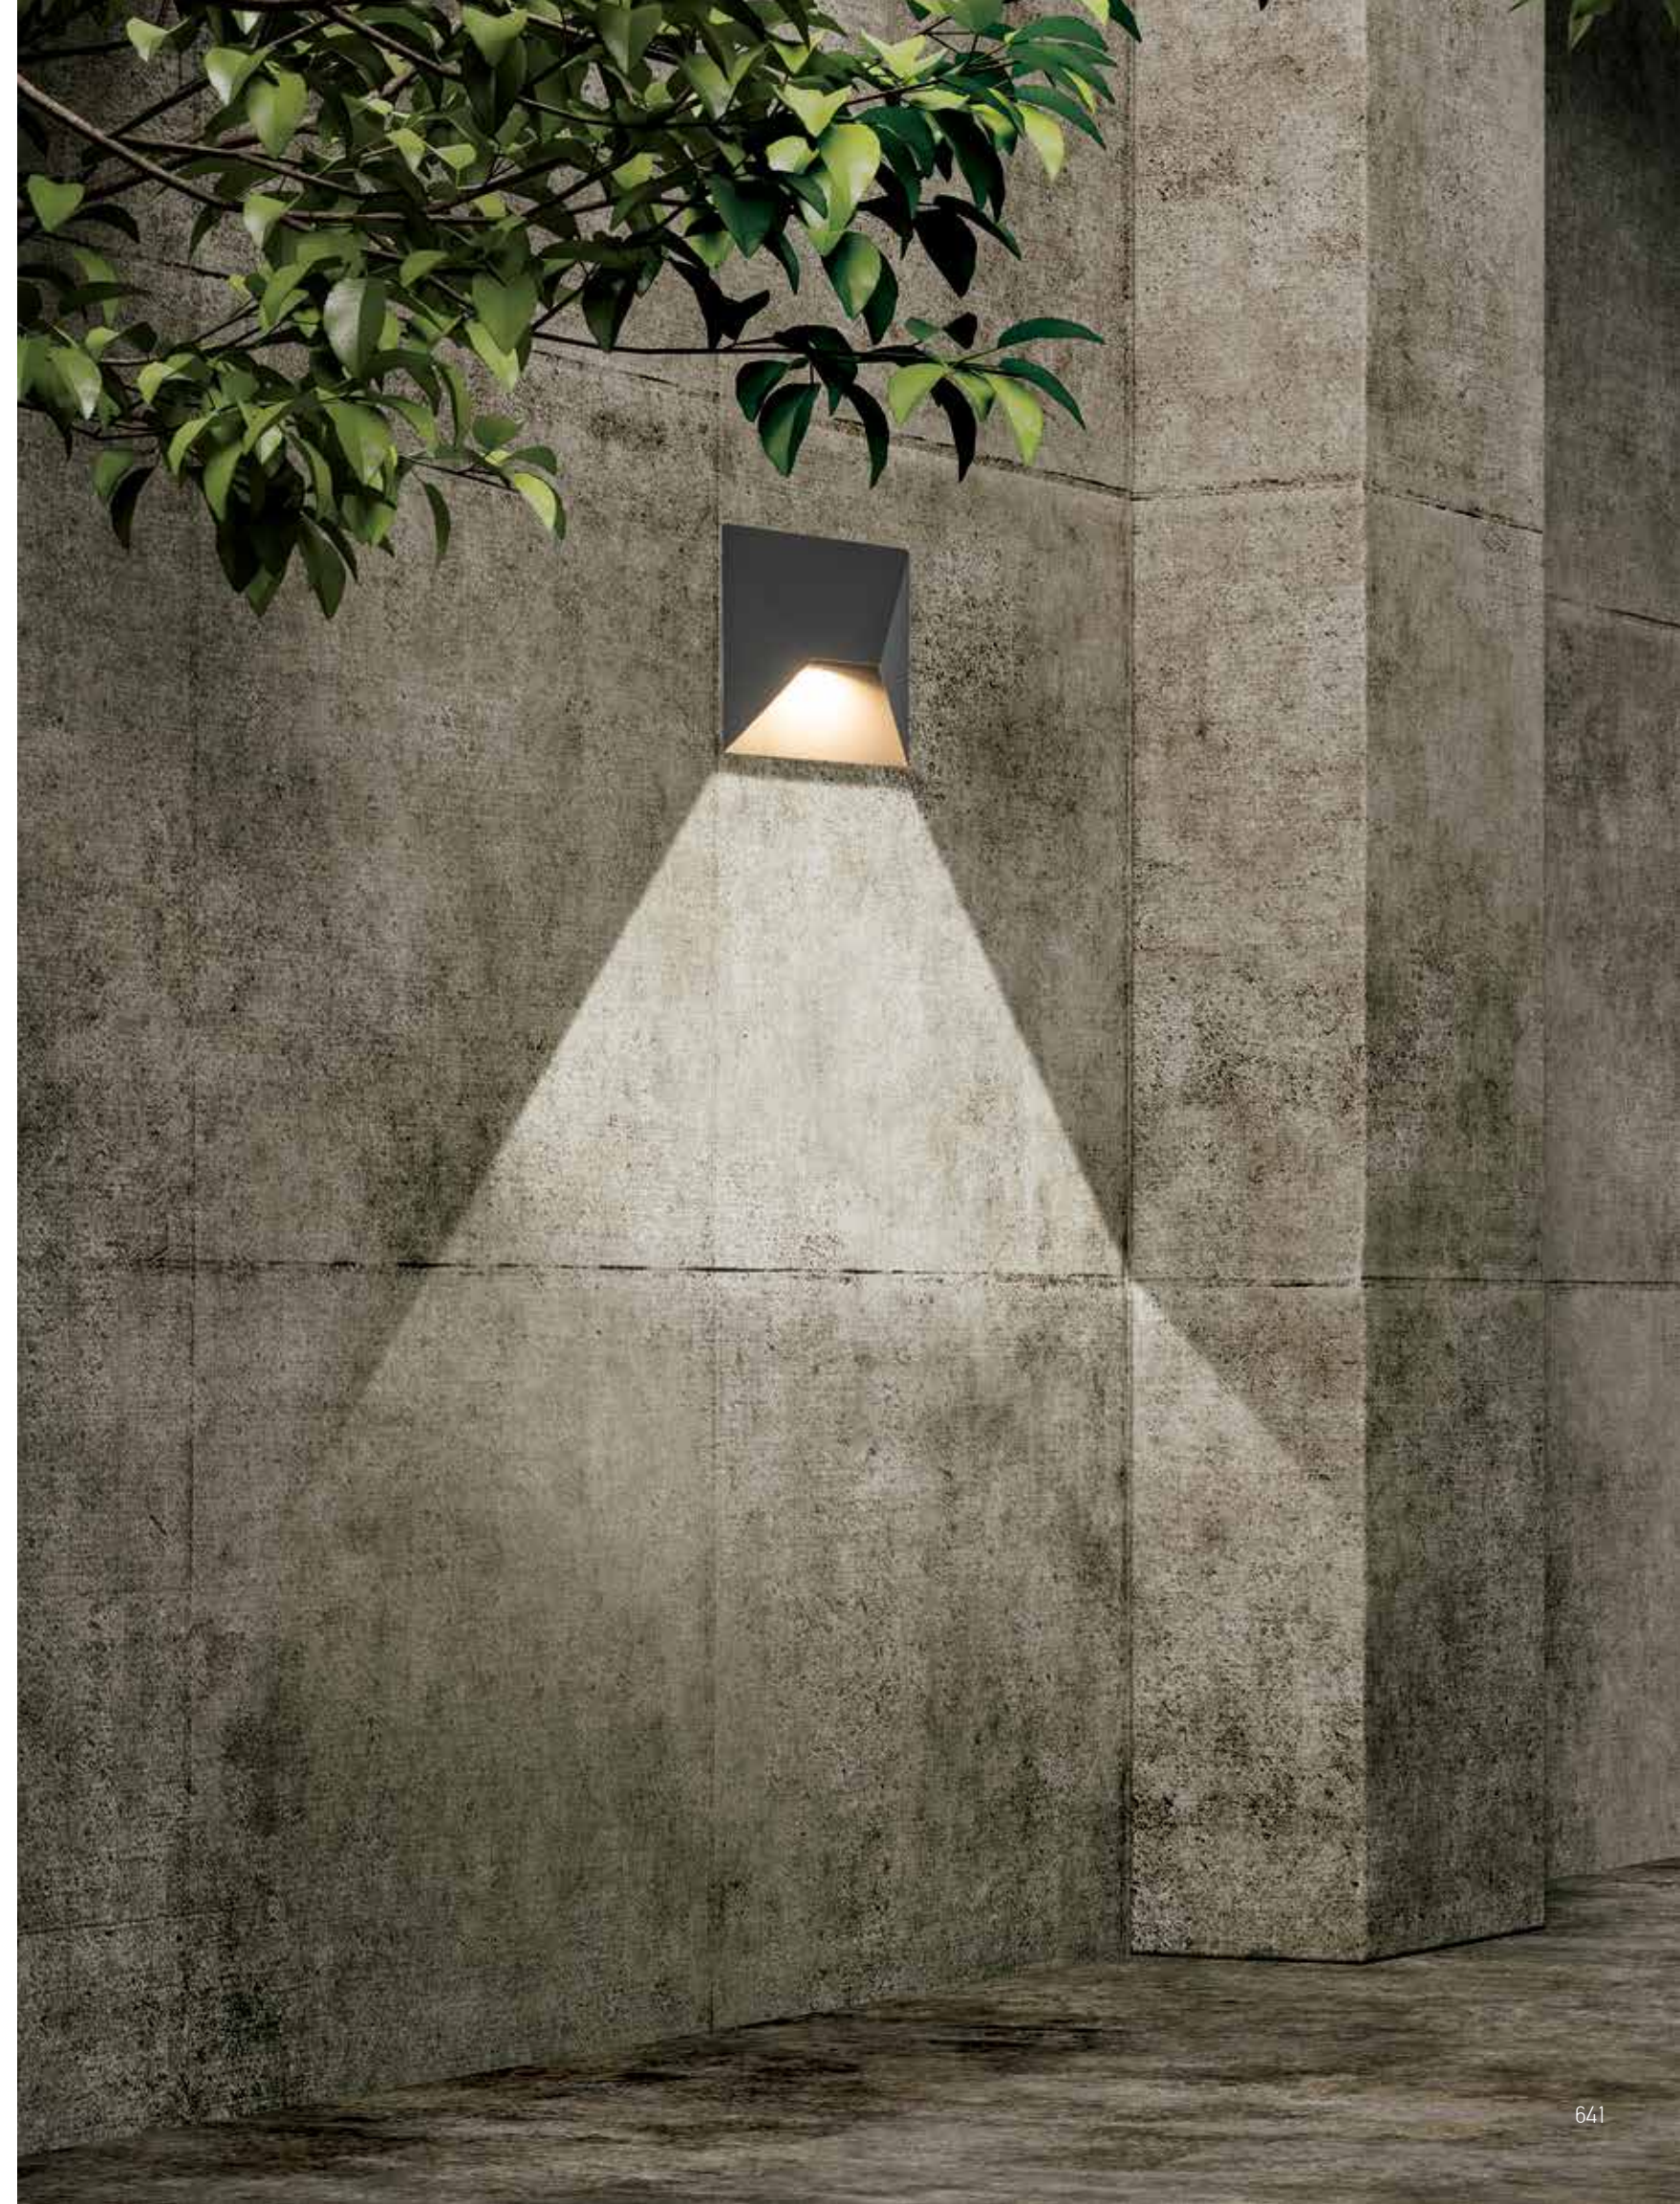

Power 7W
Input 220-240V, 50/60Hz
Color Temperature 3000K
Lumen 560Lm
Cri 80
IP 44
Dimensions L: 6.7cm W: 19cm H: 17.5cm
Material Metal - Diffuser
Color Graphite / **Code E243**

Power 12W
Input 220-240V, 50/60Hz
Color Temperature 3000K
Lumen 960Lm
Cri 80
IP 54
Dimensions L: 10.5cm W: 24cm H: 5.5cm
Material Aluminium - PC Diffuser
Special Feature Up-Down
Color Graphite / **Code E244**

Power 6W
Input 220-240V, 50/60Hz
Color Temperature 3000K
Lumen 480Lm
Cri 80
IP 54
Dimensions L: 9.2cm W: 22.4cm H: 22.5cm
Material Aluminium - PC Diffuser
Color Graphite / **Code E245**