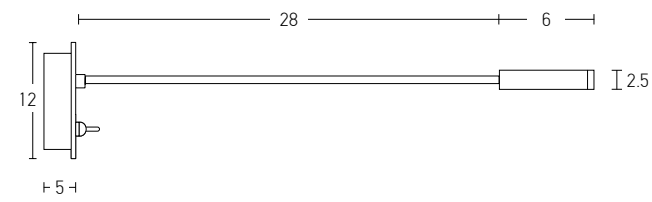

**Model Finishing**

Copper

Black Matt

Chrome Matt

Power 3W  
 Input 220-240V, 50/60Hz  
 Color Temperature 3000K  
 Lumen 240Lm  
 Cri 80  
 Dimensions L: 34cm W: 4cm H: 12cm  
 Depth 5cm  
 Non Dimmable   
 Switch On/Off  
 Material Metal - Aluminium  
 Cutting Hole 8.6x3.2cm  
 Special Feature Stick Ø: 2.5cm H: 6cm  
 Color Black / **Code H69**