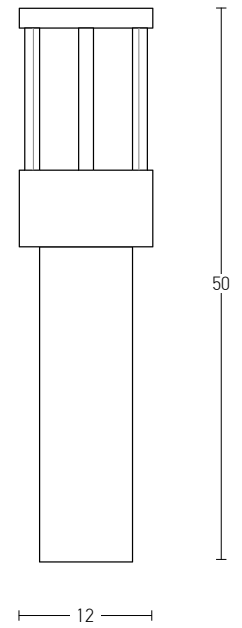

Bulb 1xE27
Power MAX 18W
Input 220-240V, 50/60Hz
IP 54
Dimensions Ø: 12cm H: 50cm
Material Aluminium - Clear Glass
Color Graphite / **Code E166**