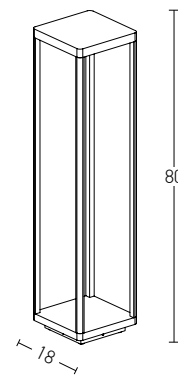

Power 7W
Input 220-240V, 50/60Hz
Color Temperature 3000K
Lumen 630Lm
Cri 80
IP 54
Dimensions L: 18cm W: 18cm H: 80cm
Material Aluminium
Color Graphite / **Code E204**