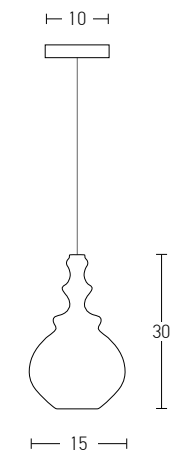

Bulb 1xE27
Power MAX 40W
Input 220-240V, 50/60Hz
Dimensions Ø: 15cm H: 30cm
Base Ø: 10cm H: 2cm
Material Metal - Glass
Special Feature 200cm Cable Adjustable
Color Clear Glass - Chrome / **Code 17040**