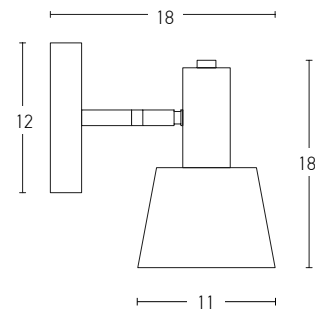

Bulb 1xE14
Power MAX 25W
Input 220-240V, 50/60Hz
Dimensions L: 18cm W: 11cm H: 18cm
Base Ø: 12cm H: 2cm
Material Metal - Aluminium
Color White Matt - Gold Matt / **Code 20218**
Color Green Matt - Gold Matt / **Code 20219**

Bulb 1xE14
Power MAX 25W
Input 220-240V, 50/60Hz
Dimensions L: 24cm H: 44cm
Base Ø: 13cm H: 2.5cm
Material Metal - Aluminium
Special Feature 150cm Cable Available
Color White Matt - Gold Matt / **Code 20221**
Color Green Matt - Gold Matt / **Code 20220**