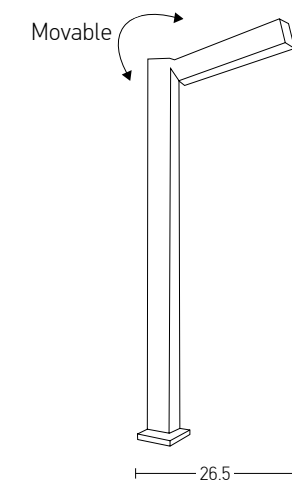

Power 6W  
 Input 220-240V, 50/60Hz  
 Color Temperature 3000K  
 Lumen 540Lm  
 Cri 80  
 Dimensions L: 26.5cm H: 91cm  
 Base L: 7.5cm W: 7.5cm  
 Material Aluminium  
 Special Feature Profile 4.5x4.5cm Movable  
 Color Sandy Black - Wood / **Code E221**