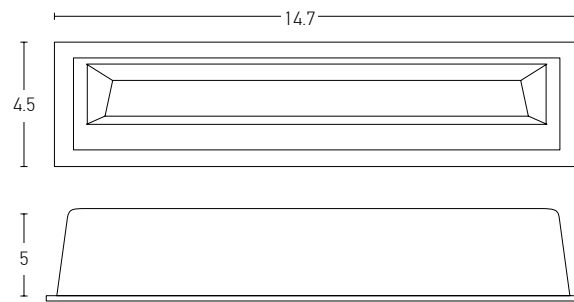

Wall Washer
Power 12W
Input 220-240V, 50/60Hz
Color Temperature 3000K
Lumen 388Lm
Cri 90
IP 54
Dimensions L: 14.7cm W: 4.5cm H: 5cm
Cutting Hole 14 x 3.5cm
Beam Angle 20°
Non Dimmable ☒
Material Aluminium
Depth Required ITL : 5.5cm
Driver Included (600mA)
Color White Matt / **Code S087**