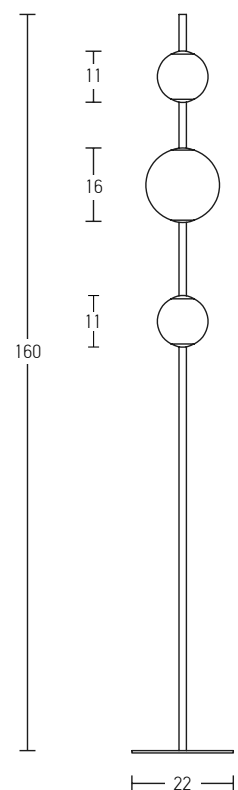

Power 12W
Input 220-240V, 50/60Hz
Color Temperature 3000K
Lumen 960Lm
Cri 80
Dimensions H: 160cm
Base Ø: 22cm H: 0.5cm
Non Dimmable ☒
Material Metal - Opal Glass
Special Feature 200cm Cable Available
Glass Ø: 16cm
Glass Ø: 11cm
Color Black Matt / **Code 20135**