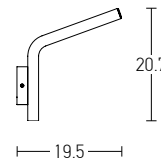

Power 10W
Input 220-240V, 50/60Hz
Color Temperature 3000K
Lumen 800Lm
Cri 80
IP 54
Dimensions L: 17cm W: 6cm H: 78cm
Base W: 10cm L: 10cm
Material Aluminium - PC Diffuser
Color Graphite / **Code E206**

Power 10W
Input 220-240V, 50/60Hz
Color Temperature 3000K
Lumen 800Lm
Cri 80
IP 54
Dimensions L: 19.5cm W: 6cm H: 20.7cm
Material Aluminium - PC Diffuser
Color Graphite / **Code E205**