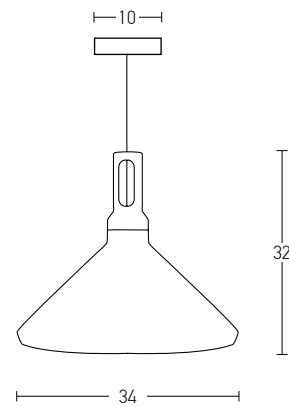

Bulb 1xE27
Power MAX 40W
Input 220-240V, 50/60Hz
Dimensions Ø: 34cm H: 32cm
Base Ø: 10cm H: 2cm
Material Metal - Aluminium - Wood
Special Feature 150cm Cable Adjustable
Color White Matt / **Code 1512-W**
Color Black Matt / **Code 1512-B**
Color Blue Matt / **Code 1512-BL**
Color Light Green / **Code 1512-LG**