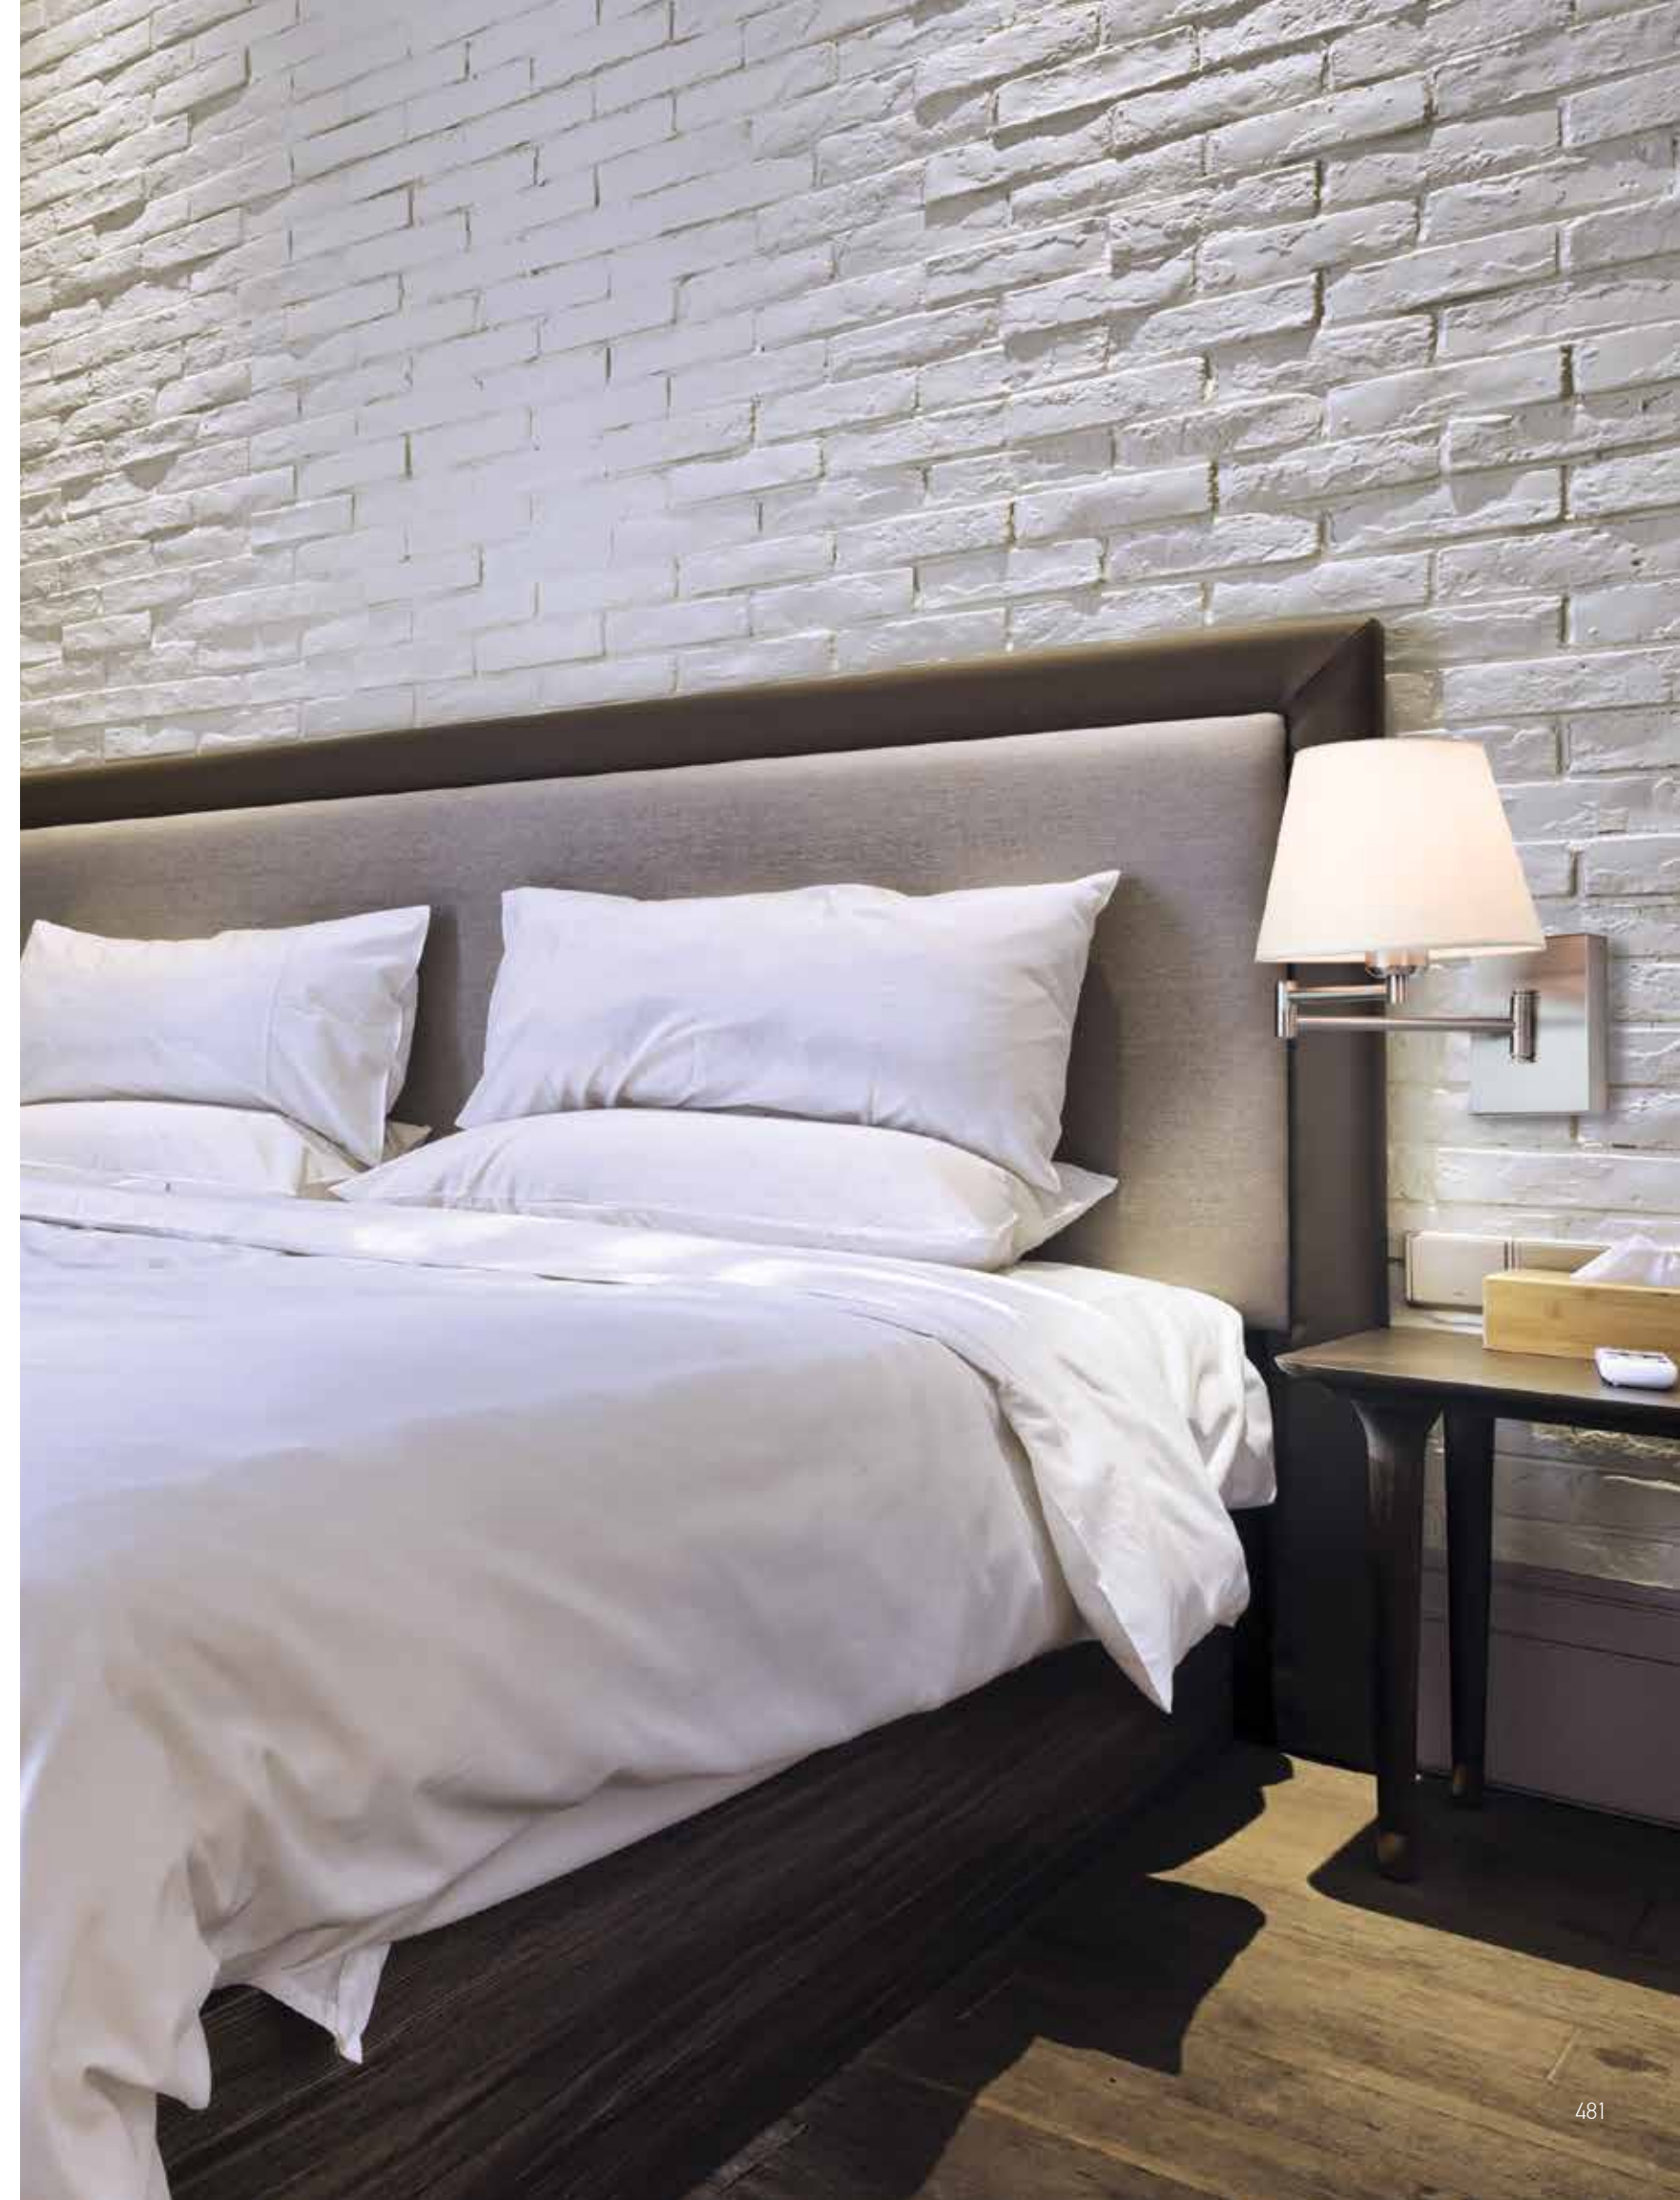

Bulb 1xE27
Power MAX 40W
Input 220-240V, 50/60Hz
Dimensions L: 24-40cm W: 20cm H: 30cm
Base L: 2.5cm W: 11cm H: 14cm
Material Metal - Fabric Shade
Special Feature Shade Ø: 13-20cm H: 15cm
Color Chrome Matt - Black Shade / **Code H24-B**
Color Chrome Matt - Beige Shade / **Code H24-W**
Color Bronze - Black Shade / **Code H25-B**
Color Bronze - Beige Shade / **Code H25-W**