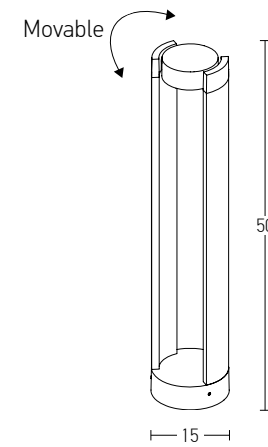

Power 7W  
 Input 220-240V, 50/60Hz  
 Color Temperature 3000K  
 Lumen 595Lm  
 Cri 80  
 IP 54  
 Dimensions Ø: 15cm H: 50cm  
 Material Aluminium - Clear Glass  
 Special Feature Movable  
 Color Graphite / Code **E210**