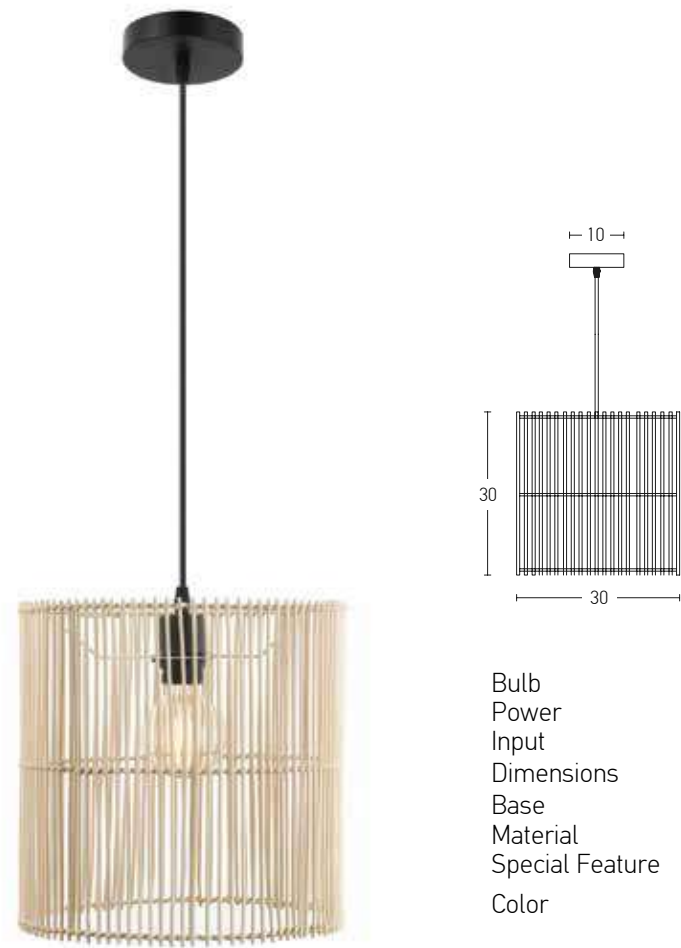

Bulb 1xE27  
 Power MAX 40W  
 Input 220-240V, 50/60Hz  
 Dimensions Ø: 40cm H: 40cm  
 Base Ø: 10cm H: 2cm  
 Material Metal - Paper Rope  
 Special Feature 200cm Cable Adjustable  
 Color Brown / **Code 20236**

Bulb 1xE27  
 Power MAX 40W  
 Input 220-240V, 50/60Hz  
 Dimensions Ø: 48cm H: 35cm  
 Base Ø: 10cm H: 2cm  
 Material Metal - Paper Rope  
 Special Feature 200cm Cable Adjustable  
 Color Natural / **Code 20237**

Suggested Trimless Canopy **Code 20144**

Bulb 1xE27  
 Power MAX 40W  
 Input 220-240V, 50/60Hz  
 Dimensions L: 72cm W: 40cm H: 10cm  
 Base Ø: 10cm H: 2cm  
 Material Metal - Bamboo  
 Special Feature 200cm Cable Adjustable  
 Color Natural / **Code 20241**

Bulb 1xE27  
 Power MAX 40W  
 Input 220-240V, 50/60Hz  
 Dimensions Ø: 40cm H: 8cm  
 Base Ø: 10cm H: 2cm  
 Material Metal - Bamboo  
 Special Feature 200cm Cable Adjustable  
 Color Natural / **Code 20242**