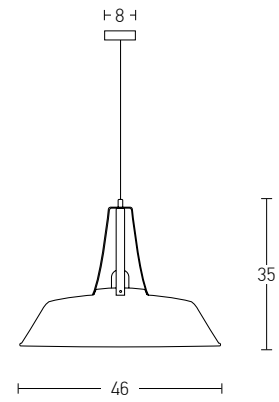

Bulb	1xE27
Power	MAX 40W
Input	220-240V, 50/60Hz
Dimensions	Ø: 46cm H: 35cm
Base	Ø: 8cm H: 2cm
Material	Metal
Special Feature	150cm Cable Adjustable
Color	Black Matt / Code 19245
Color	Yellow / Code 1642