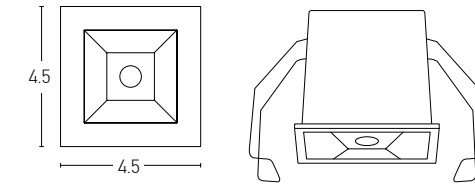

Power 3W
Input 220-240V, 50/60Hz
Color Temperature 3000K
Lumen 150Lm
Cri 90
Dimensions L: 4.5cm W: 4.5cm H: 5cm
Cutting Hole 3.5 x 3.5cm
Beam Angle 30°
Non Dimmable ☒
Material Aluminium
Depth Required 5.5cm
Driver Included (700mA)
Color Sandy White - Black / **Code S084**