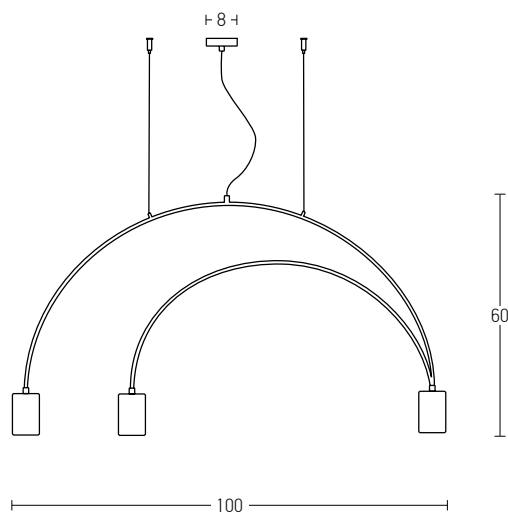

Bulb	3xGU10
Power	MAX 25W
Input	220-240V, 50/60Hz
Dimensions	L: 100cm W: 6cm H: 60cm
Base	Ø: 8cm H: 2cm
Material	Metal
Special Feature	120cm Cable Adjustable
Color	Black Matt - Brass / Code 19213 𠄎
Color	Black Matt - Copper Rusty / Code 17109 𠄎