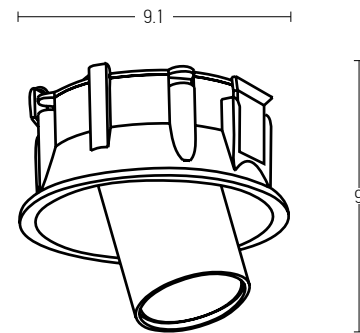

Power 2x7W
Input 10V / 700mA
Color Temperature 3000K
Lumen 1040Lm
Cri 90
Dimensions L: 16.8cm W: 9cm H: 9cm
Cutting Hole 8.2 x 16.4cm
Beam Angle 36°
Material Aluminium
Depth Required JTL: 9cm
Required Driver V700 / Series Connection
Special Feature Movable
Stick Ø: 4cm

Color Sandy White - Black / **Code Z 11207-W**
Color Sandy Black - Gold / **Code Z 11207-B**