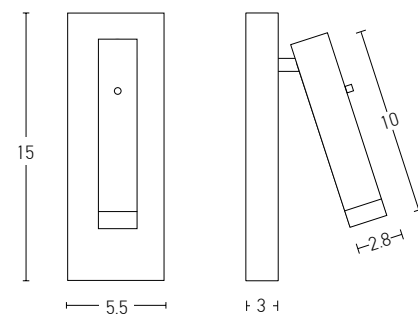

Power 3W
Input 220-240V, 50/60Hz
Color Temperature 3000K
Lumen 240Lm
Cri 80
Dimensions L: 7cm-16cm W: 5.5cm H: 15cm
Base L: 3cm W: 5.5cm H: 15cm
Non Dimmable ☒
Switch On/Off
Material Metal - Aluminium
Special Feature Stick Ø: 2.8cm H: 10cm
Color Brushed Brass / **Code H68**