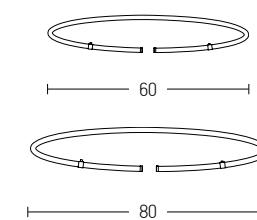

Power 90W
Input 220-240V, 50/60Hz
Color Temperature 3000K
Lumen 5850Lm
Cri 80
Dimensions L: 80cm W: 40cm
Base Ø: 21cm H: 5cm
Non Dimmable ☒
Material Metal - PC Diffuser
Special Feature 160cm Cable Adjustable
Tube Ø: 2cm
Color Opal - Chrome / **Code 1953**