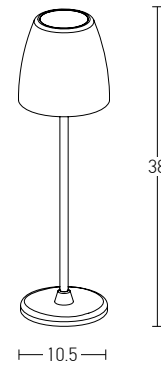

Power 5W
Input 220-240V, 50/60Hz
Color Temperature 3000K
Lumen 375Lm
Cri 80
IP 54
Dimensions L: 18cm W: 18cm H: 22cm
3 Steps Dimming 10% , 50% , 100%
Duration 15h , 10h , 7h
Material Aluminium - Difusser
Special Feature Portable Table Lamp
USB Cable & Adaptor Included

Color Black / **Code E218**

Power 2W
Input 220-240V, 50/60Hz
Color Temperature 3000K
Lumen 70Lm
Cri 80
IP 54
Dimensions Ø: 10.5cm H: 38cm
3 Steps Dimming 10% , 50% , 100%
Material Aluminium - Difusser
Special Feature Shade Ø: 11cm H: 11cm
Portable Table Lamp
USB Cable & Adaptor Included

Color Sandy White / **Code E193**
Sandy Black / **Code E194**