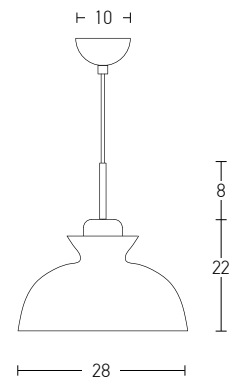

Bulb 1xE27  
 Power MAX 40W  
 Input 220-240V, 50/60Hz  
 Dimensions Ø: 25cm H: 20cm  
 Base Ø: 10cm H: 4.5cm  
 Material Metal - Aluminium - Wood  
 Special Feature 150cm Cable Adjustable  
 Color White Matt / **Code 180066**