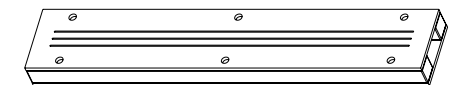

Tooling for Cutting Soft Track

Code 20281