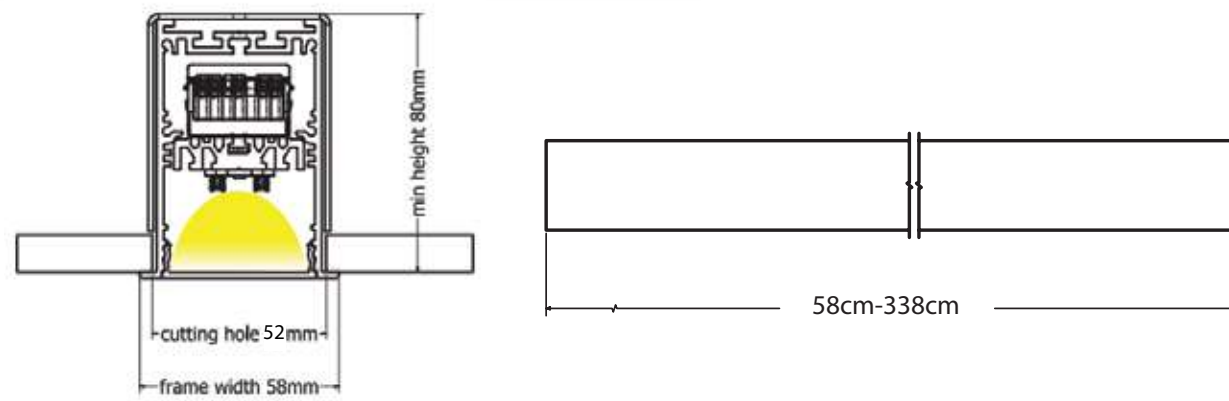

Fill in your code using the following items from the table.

Recessed Profile					
Code	Length	Driver	Kelvin	Set	Body Color
54	58 = 58cm	O = ON/OFF	3 = 3000K	E = HE	W = Sandy White
54	86 = 86cm	D = Dali	4 = 4000K	O = HO	B = Sandy Black
54	114 = 114cm				
54	142 = 142cm				
54	170 = 170cm				
54	198 = 198cm				
54	226 = 226cm				
54	254 = 254cm				
54	282 = 282cm				
54	310 = 310cm				
54	338 = 338cm				

Guide to Create your Code by Choosing : 54 - Length - Driver - Kelvin - Set - Body Color