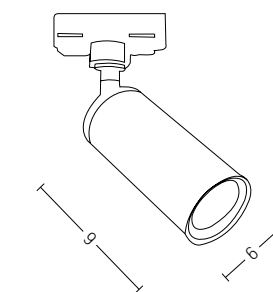

Bulb 1xGU10
Power MAX 35W
Dimensions Ø: 6cm H: 9cm
Material Metal
Special Feature 3 Phase Track Light
Color Copper Rusty / **Code S067**
Color Brushed Brass / **Code S064**