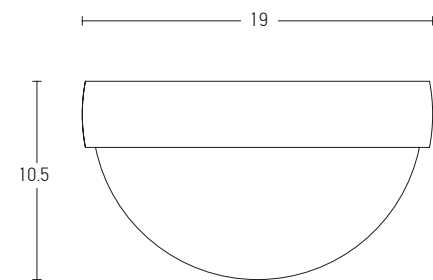

Power 5.6W
Input 220-240V, 50/60Hz
Color Temperature 3000K
Lumen 400Lm
Cri 80
Dimensions Ø: 14cm H: 7.2cm
Non Dimmable ☒
Material Metal - Acrylic
Color White Matt / **Code 20173**
Color Grey / **Code 20174**

Power 8W
Input 220-240V, 50/60Hz
Color Temperature 3000K
Lumen 560Lm
Cri 80
Dimensions Ø: 19cm H: 10.5cm
Non Dimmable ☒
Material Metal - Acrylic
Color White Matt / **Code 20175**
Color Grey / **Code 20176**