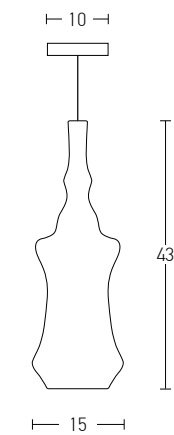

Bulb 1xE27
Power MAX 40W
Input 220-240V, 50/60Hz
Dimensions Ø: 20cm H: 37cm
Base Ø: 10cm H: 2cm
Material Metal - Glass
Special Feature 200cm Cable Adjustable
Color Clear Glass - Chrome / **Code 17039**

Bulb 1xE27
Power MAX 40W
Input 220-240V, 50/60Hz
Dimensions Ø: 15cm H: 30cm
Base Ø: 10cm H: 2cm
Material Metal - Glass
Special Feature 200cm Cable Adjustable
Color Clear Glass - Chrome / **Code 17040**

Bulb 1xE27
Power MAX 40W
Input 220-240V, 50/60Hz
Dimensions Ø: 15cm H: 43cm
Base Ø: 10cm H: 2cm
Material Metal - Glass
Special Feature 200cm Cable Adjustable
Color Clear Glass - Chrome / **Code 17038**