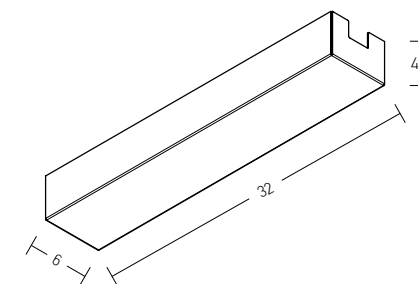

Surface Mount Base for 48V Soft Track System

Power 100W
Input 220-240V , 50/60Hz
Output 48V
Dimensions L: 32cm W: 6cm H: 4.2cm
Non Dimmable ☒
Guarantee 5Years
Color Sandy Black / Code 20292