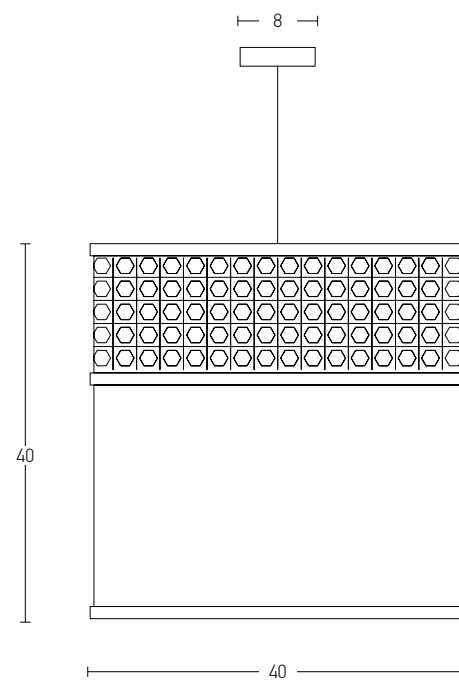

Bulb 1xE27
Power MAX 25W
Input 220-240V, 50/60Hz
Dimensions Ø: 40cm H: 40cm
Base Ø: 8cm H: 2cm
Material Metal - Bush - Burlap
Special Feature 150cm Cable Adjustable
Color Natural / **Code 20354**