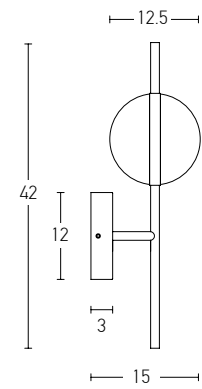

Power 8W
Input 220-240V, 50/60Hz
Color Temperature 3000K
Lumen 640Lm
Cri 80
Dimensions Ø: 12.5cm L: 15cm H: 42cm
Base Ø: 12cm H: 3cm
Non Dimmable ☒
Material Metal - Aluminium - Acrylic
Special Feature Opal Ball Ø: 12.5cm
Color Black Matt - Gold Matt / **Code 2003**