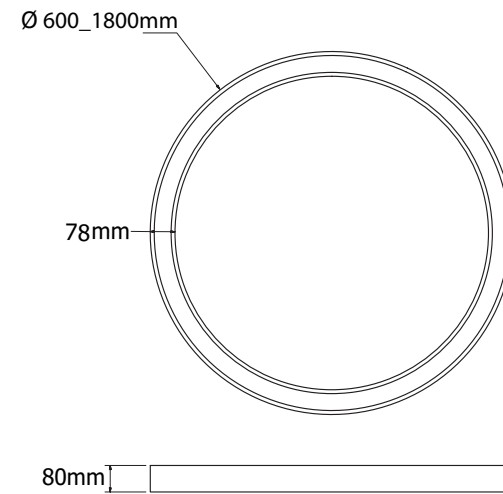

Guide to Create your Code by Choosing : 34 - Length - Driver - Kelvin - Set - Body Color

**LED circle** luminaire, made of a curved extruded aluminium, power-coated with fine sandy finish. Designed for ceiling/pendant mounting, providing direct light emission through satined polycarbonate for an almost homogeneous emission of light. Luminaire equipped with the latest generation of well known **LED** boards. Driver **ON/OFF**