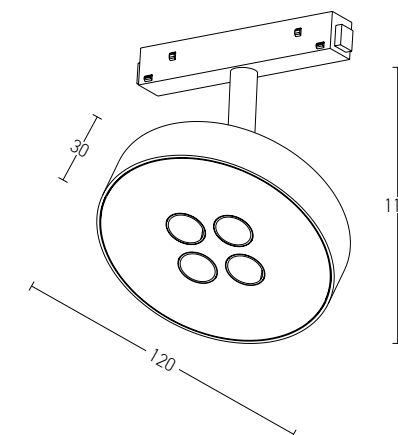

Power 12W
Input 48V
Color Temperature 3000K
Lumen 1320Lm
Cri 80
Dimensions Ø: 120mm H: 110mm
Beam Angle 38°
Non Dimmable ☒
Material Aluminium
Color Sandy Black / Code 20177
Color Sandy White / Code 20178
OSRAM