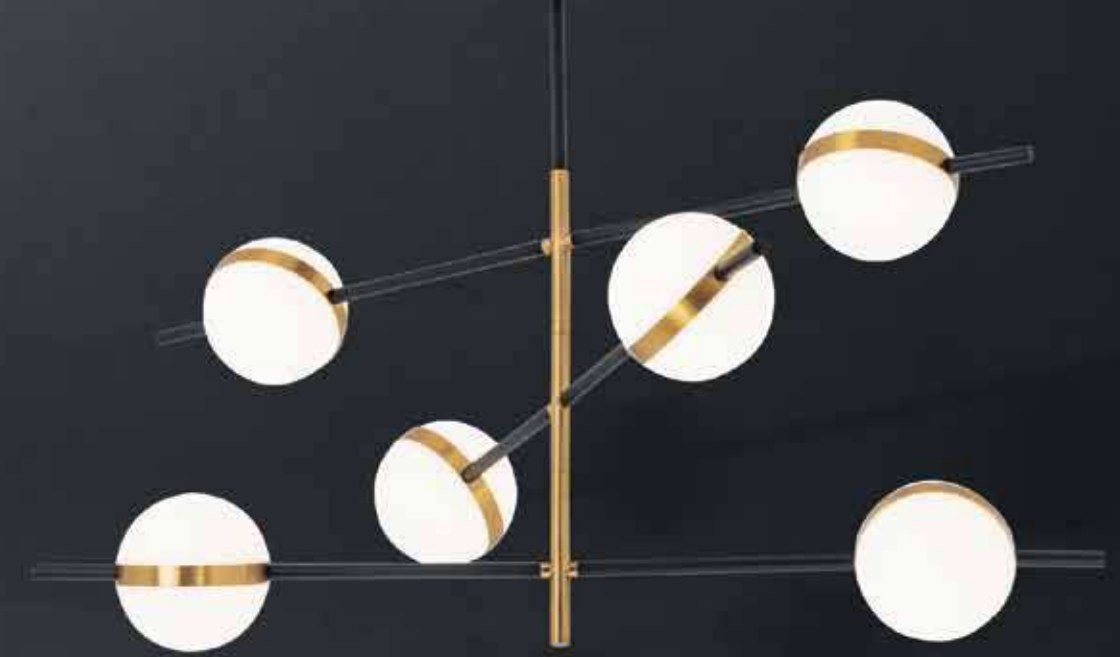

Power	45W
Input	220-240V, 50/60Hz
Color Temperature	3000K
Lumen	3600Lm
Cri	80
Dimensions	Ø: 85cm H: 62cm
Base	Ø: 18.5cm H: 3.5cm
Non Dimmable	☒
Material	Metal - Aluminium - Acrylic
Special Feature	Movable Opal Balls Ø: 12.5cm
Color	Black Matt - Gold Matt / Code 2002