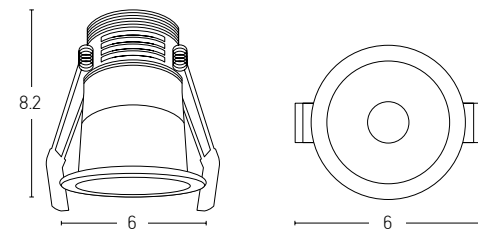

Power 4W
Input 220-240V, 50/60Hz
Color Temperature 3000K
Lumen 270Lm
Cri 90
Dimensions Ø: 4cm H: 5.8cm
Cutting Hole Ø: 3.3cm
Beam Angle 24°
Non Dimmable ☒
Material Aluminium
Depth Required JT: 6.5cm
Driver Included (700mA)
Color White Matt - Black Matt / **Code S092**