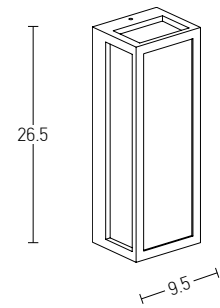

Power 9W LED
Input 220-240V, 50/60Hz
Color Temperature 3000K
Lumen 800Lm
Cri 80
IP 65
Dimensions L: 9cm W: 9.5cm H: 26.5cm
Material Aluminium - PC Diffuser
Color Graphite / **Code E202**