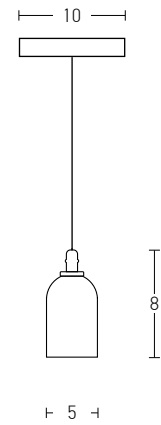

Bulb 1xE27
Power MAX 40W
Input 220-240V, 50/60Hz
Dimensions Ø: 5cm H: 8cm
Base Ø: 10cm H: 2.5cm
Material Concrete
Special Feature 120cm Cable Adjustable
Color Concrete - Chrome Base / **Code 1657**