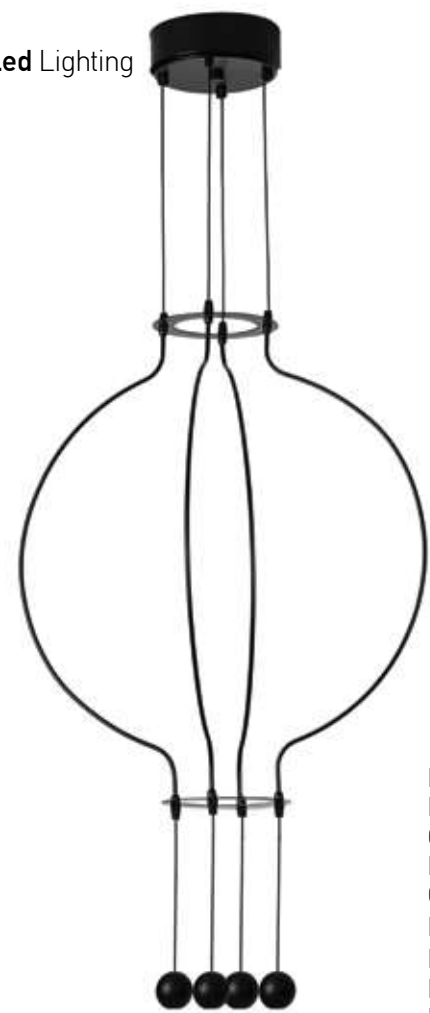

Indoor Led Lighting

Power 4x4.5W
Input 220-240V, 50/60Hz
Color Temperature 3000K
Lumen 1980Lm
Cri 80
Dimensions Ø: 70cm H: 170cm
Base Ø: 20cm H: 6cm
Non Dimmable ☒
Material Metal - Aluminium
Beam Angle 38°
Special Feature 170cm Cable Adjustable
Color Sandy Black / **Code 1900**

Power 5x4.5W
Input 220-240V, 50/60Hz
Color Temperature 3000K
Lumen 2200Lm
Cri 80
Dimensions L: 105cm W: 4cm H: 150cm
Base L: 105cm W: 4cm H: 3cm
Non Dimmable ☒
Material Metal - Aluminium
Beam Angle 38°
Special Feature 150cm Cable Adjustable
Color Sandy Black / **Code 1909**