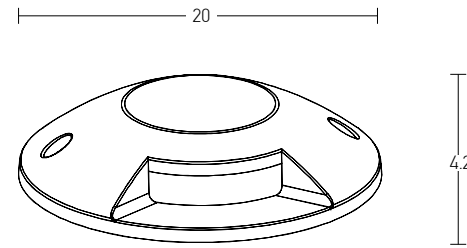

Surface Installation

Power 6W
Input 220-240V, 50/60Hz
Color Temperature 3000K
Lumen 300Lm
Cri 80
IP 67
IK 10
Dimensions Ø: 20cm H: 4.2cm
Material Aluminium
Special Feature Surface Ground
Driver Included

Color Grey / **Code Z 69058A**