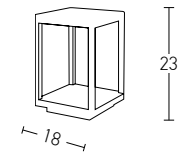

Power 7W
Input 220-240V, 50/60Hz
Color Temperature 3000K
Lumen 630Lm
Cri 80
IP 54
Dimensions L: 18cm W: 18cm H: 23cm
Material Aluminium
Color Graphite / **Code E203**