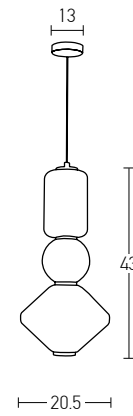

Bulb 1xE27  
Power MAX 40W  
Input 220-240V, 50/60Hz  
Dimensions Ø: 30cm H: 25cm  
Base Ø: 10cm H: 2.5cm  
Material Metal - Opal Glass  
Special Feature 200cm Cable Adjustable  
Color Gold Matt / **Code 20124**  
Color White Matt / **Code 20125**