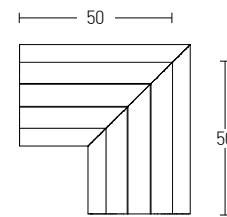

Straight Mechanic Connector  
Material Aluminium  
Code 2097-B

RECESSED Track : 1m / 2m / 3m

CORNER 90° (c1)  
Vertical Plane

CORNER 90° (c2)  
Horizontal Plane

SURFACE SHORT Track : 1m / 2m / 3m

CORNER 90° (c1)  
Vertical Plane