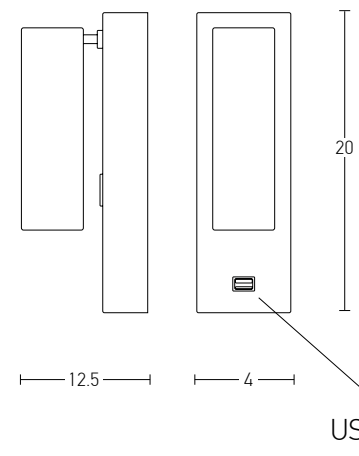

Power 3W
Input 220-240V, 50/60Hz
Color Temperature 3000K
Lumen 240Lm
Cri 80
Dimensions L: 12.5-19cm W: 4cm H: 20cm
Non Dimmable ☒
Switch On/Off
Material Metal - Aluminium
Special Feature USB Charger
Color Black Matt / **Code H35**

USB Charger