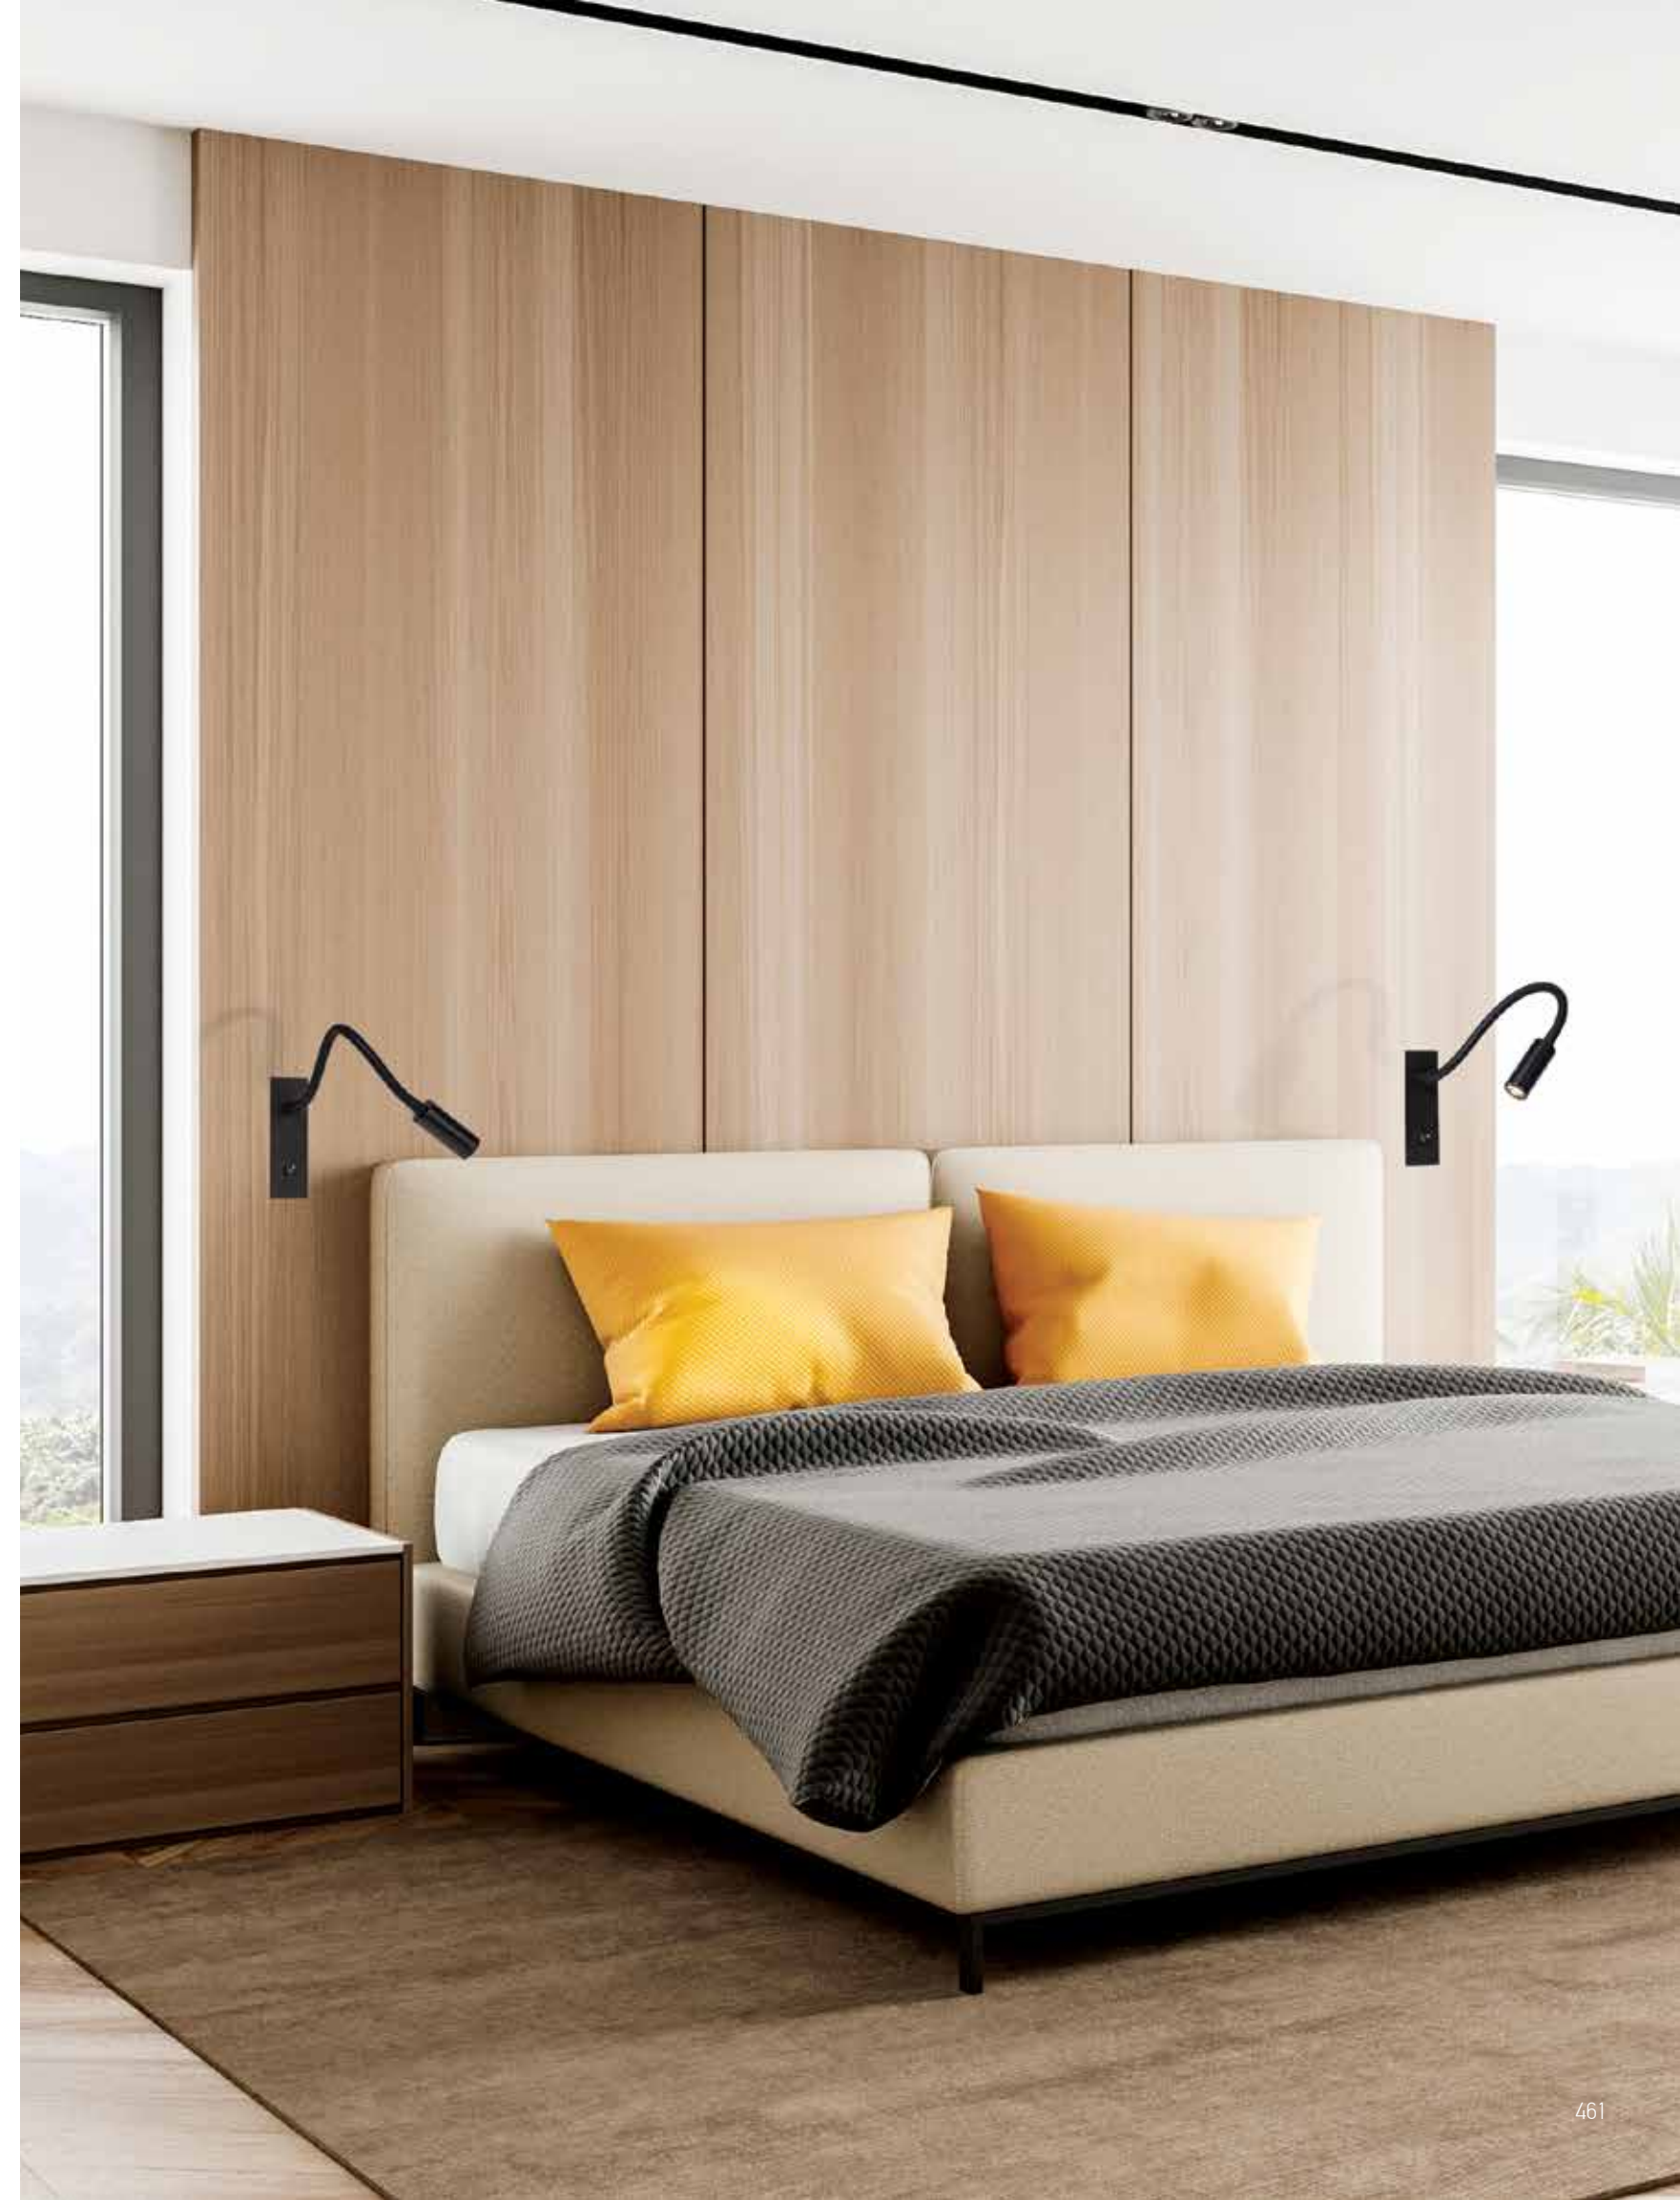

Power 3W
Input 220-240V, 50/60Hz
Color Temperature 3000K
Lumen 240Lm
Cri 80
Dimensions L: 20-50cm
Base Ø: 10cm H: 3cm
Non Dimmable ☒
Switch On/Off
Material Metal - Aluminium
Special Feature USB Charger
Stick Ø: 1.2cm H: 8cm
Color Black / **Code H70**