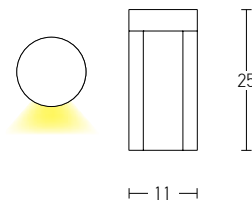

Power 12W
Input 220-240V, 50/60Hz
Color Temperature 3000K
Lumen 960Lm
Cri 80
IP 54
Dimensions Ø: 11cm H: 25cm
Material Aluminium
Color Graphite / **Code E133**