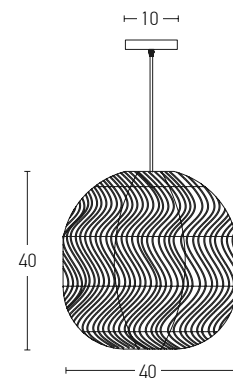

Bulb 1xE27
Power MAX 40W
Input 220-240V, 50/60Hz
Dimensions Ø: 40cm H: 40cm
Base Ø: 10cm H: 2cm
Material Metal - Rattan
Special Feature 200cm Cable Adjustable
Color Natural / **Code 20233**