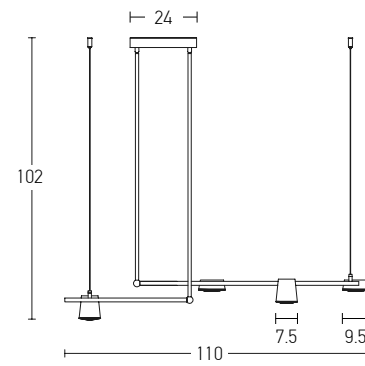

Indoor Led Lighting

Power 28W
Input 220-240V, 50/60Hz
Color Temperature 3000K
Lumen 2240Lm
Cri 80
Dimensions L: 110cm H: 102cm
Base L: 24cm W: 6cm H: 3.5cm
Non Dimmable ☒
Material Metal - Aluminium - Acrylic
Special Feature Spot Ø: 7.5cm H: 8cm
Spot Ø: 9.5cm H: 4cm
Color Sandy Black - Gold Matt / **Code 2035**