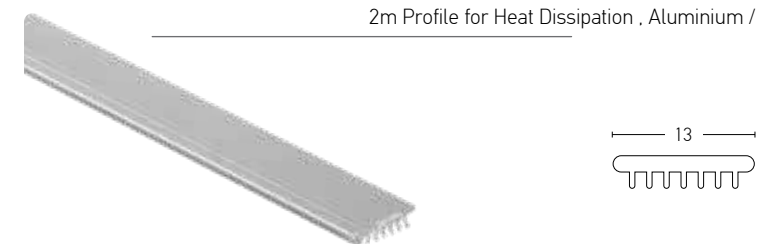

2m Profile for Heat Dissipation, Aluminium / Code 20202