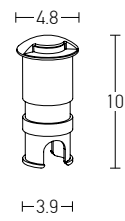

Power 3W
Input 24V
Color Temperature 3000K
Lumen 240Lm
Cri 80
IP 65
IK 8
Dimensions Ø: 4.5cm H: 9.3cm
Material Aluminium - Stainless Steel- PC Diffuser
Recommended Driver D-8-24 (Not Included)
Color Aluminium / **Code E178**

Power 3W
Input 24V
Color Temperature 3000K
Lumen 210Lm
Cri 80
IP 65
IK 10
Dimensions Ø: 4.8cm H: 10cm
Material Aluminium - Stainless Steel- PC Diffuser
Recommended Driver D-8-24 (Not Included)
Color Aluminium / **Code E180**

Power 3W
Input 24V
Color Temperature 3000K
Lumen 180Lm
Cri 80
IP 65
IK 10
Dimensions Ø: 4.8cm H: 10cm
Material Aluminium - Stainless Steel- PC Diffuser
Recommended Driver D-8-24 (Not Included)
Color Aluminium / **Code E179**

Driver D-8-24
Power 8W
Input 220-240V, 50/60Hz
Output 24V
Dimensions L: 7.5cm W: 3cm H: 2.3cm
IP 42

Power 6W
Input 220-240V, 50/60Hz
Color Temperature 3000K
Lumen 600Lm
Cri 80
IP 67
IK 8
Dimensions Ø: 10cm H: 9.5cm
Beam Angle 36°
Material Aluminium - Stainless Steel- Tempered Glass
Depth Required 12cm
Recessed Mounting Box Included
Special Feature Driver Included
Color Stainless Steel / **Code E189**