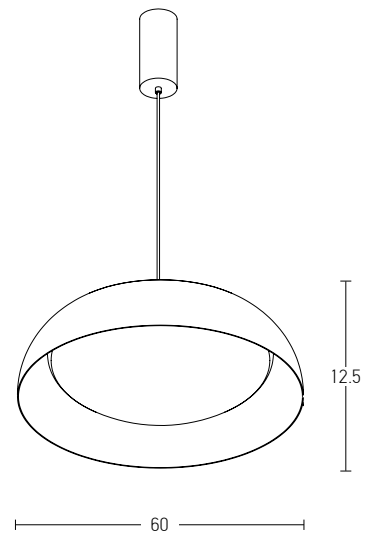

Indoor Led Lighting