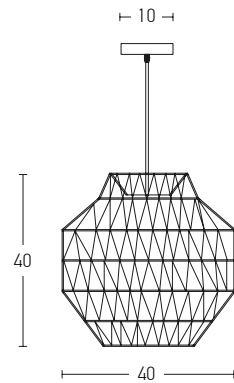

Bulb 1xE27
Power MAX 40W
Input 220-240V, 50/60Hz
Dimensions Ø: 40cm H: 40cm
Base Ø: 10cm H: 2cm
Material Metal - Paper Rope
Special Feature 200cm Cable Adjustable
Color Brown / **Code 20236**