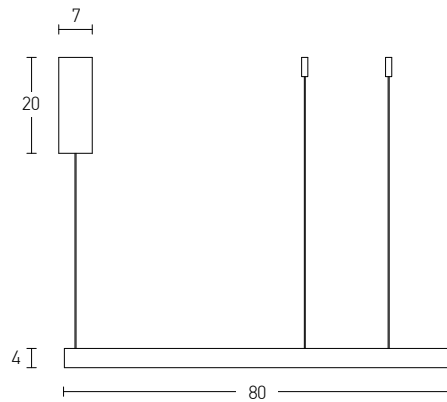

Power 50W
Input 220-240V, 50/60Hz
Color Temperature 3000K
Lumen 4000Lm
Cri 80
Dimensions Ø: 80cm H: 4cm
Base Ø: 7cm H: 20cm
Dimmable Triac ☐
Material Aluminium - Acrylic
Special Feature 210cm Cable Adjustable
Profile 4x2cm

Color Brushed Gold Matt / **Code 2007**