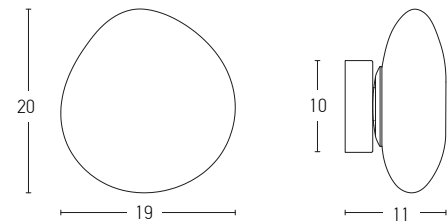

Indoor Led Lighting

Power 5W
Input 220-240V, 50/60Hz
Color Temperature 3000K
Lumen 400Lm
Cri 80
Dimensions L: 13.5cm W: 16.5cm H: 25cm
Base Ø: 10cm H: 3cm
Non Dimmable ☒
Material Metal - Opal Glass
Color White / **Code 20137**

Power 5W
Input 220-240V, 50/60Hz
Color Temperature 3000K
Lumen 400Lm
Cri 80
Dimensions L: 23.5cm W: 25cm H: 33cm
Base Ø: 10cm H: 3cm
Non Dimmable ☒
Material Metal - Opal Glass
Color White / **Code 20136**

Power 5W
Input 220-240V, 50/60Hz
Color Temperature 3000K
Lumen 400Lm
Cri 80
Dimensions L: 11cm W: 19cm H: 20cm
Base Ø: 10cm H: 3cm
Non Dimmable ☒
Material Metal - Glass
Color Smoked Grey / **Code 20138**