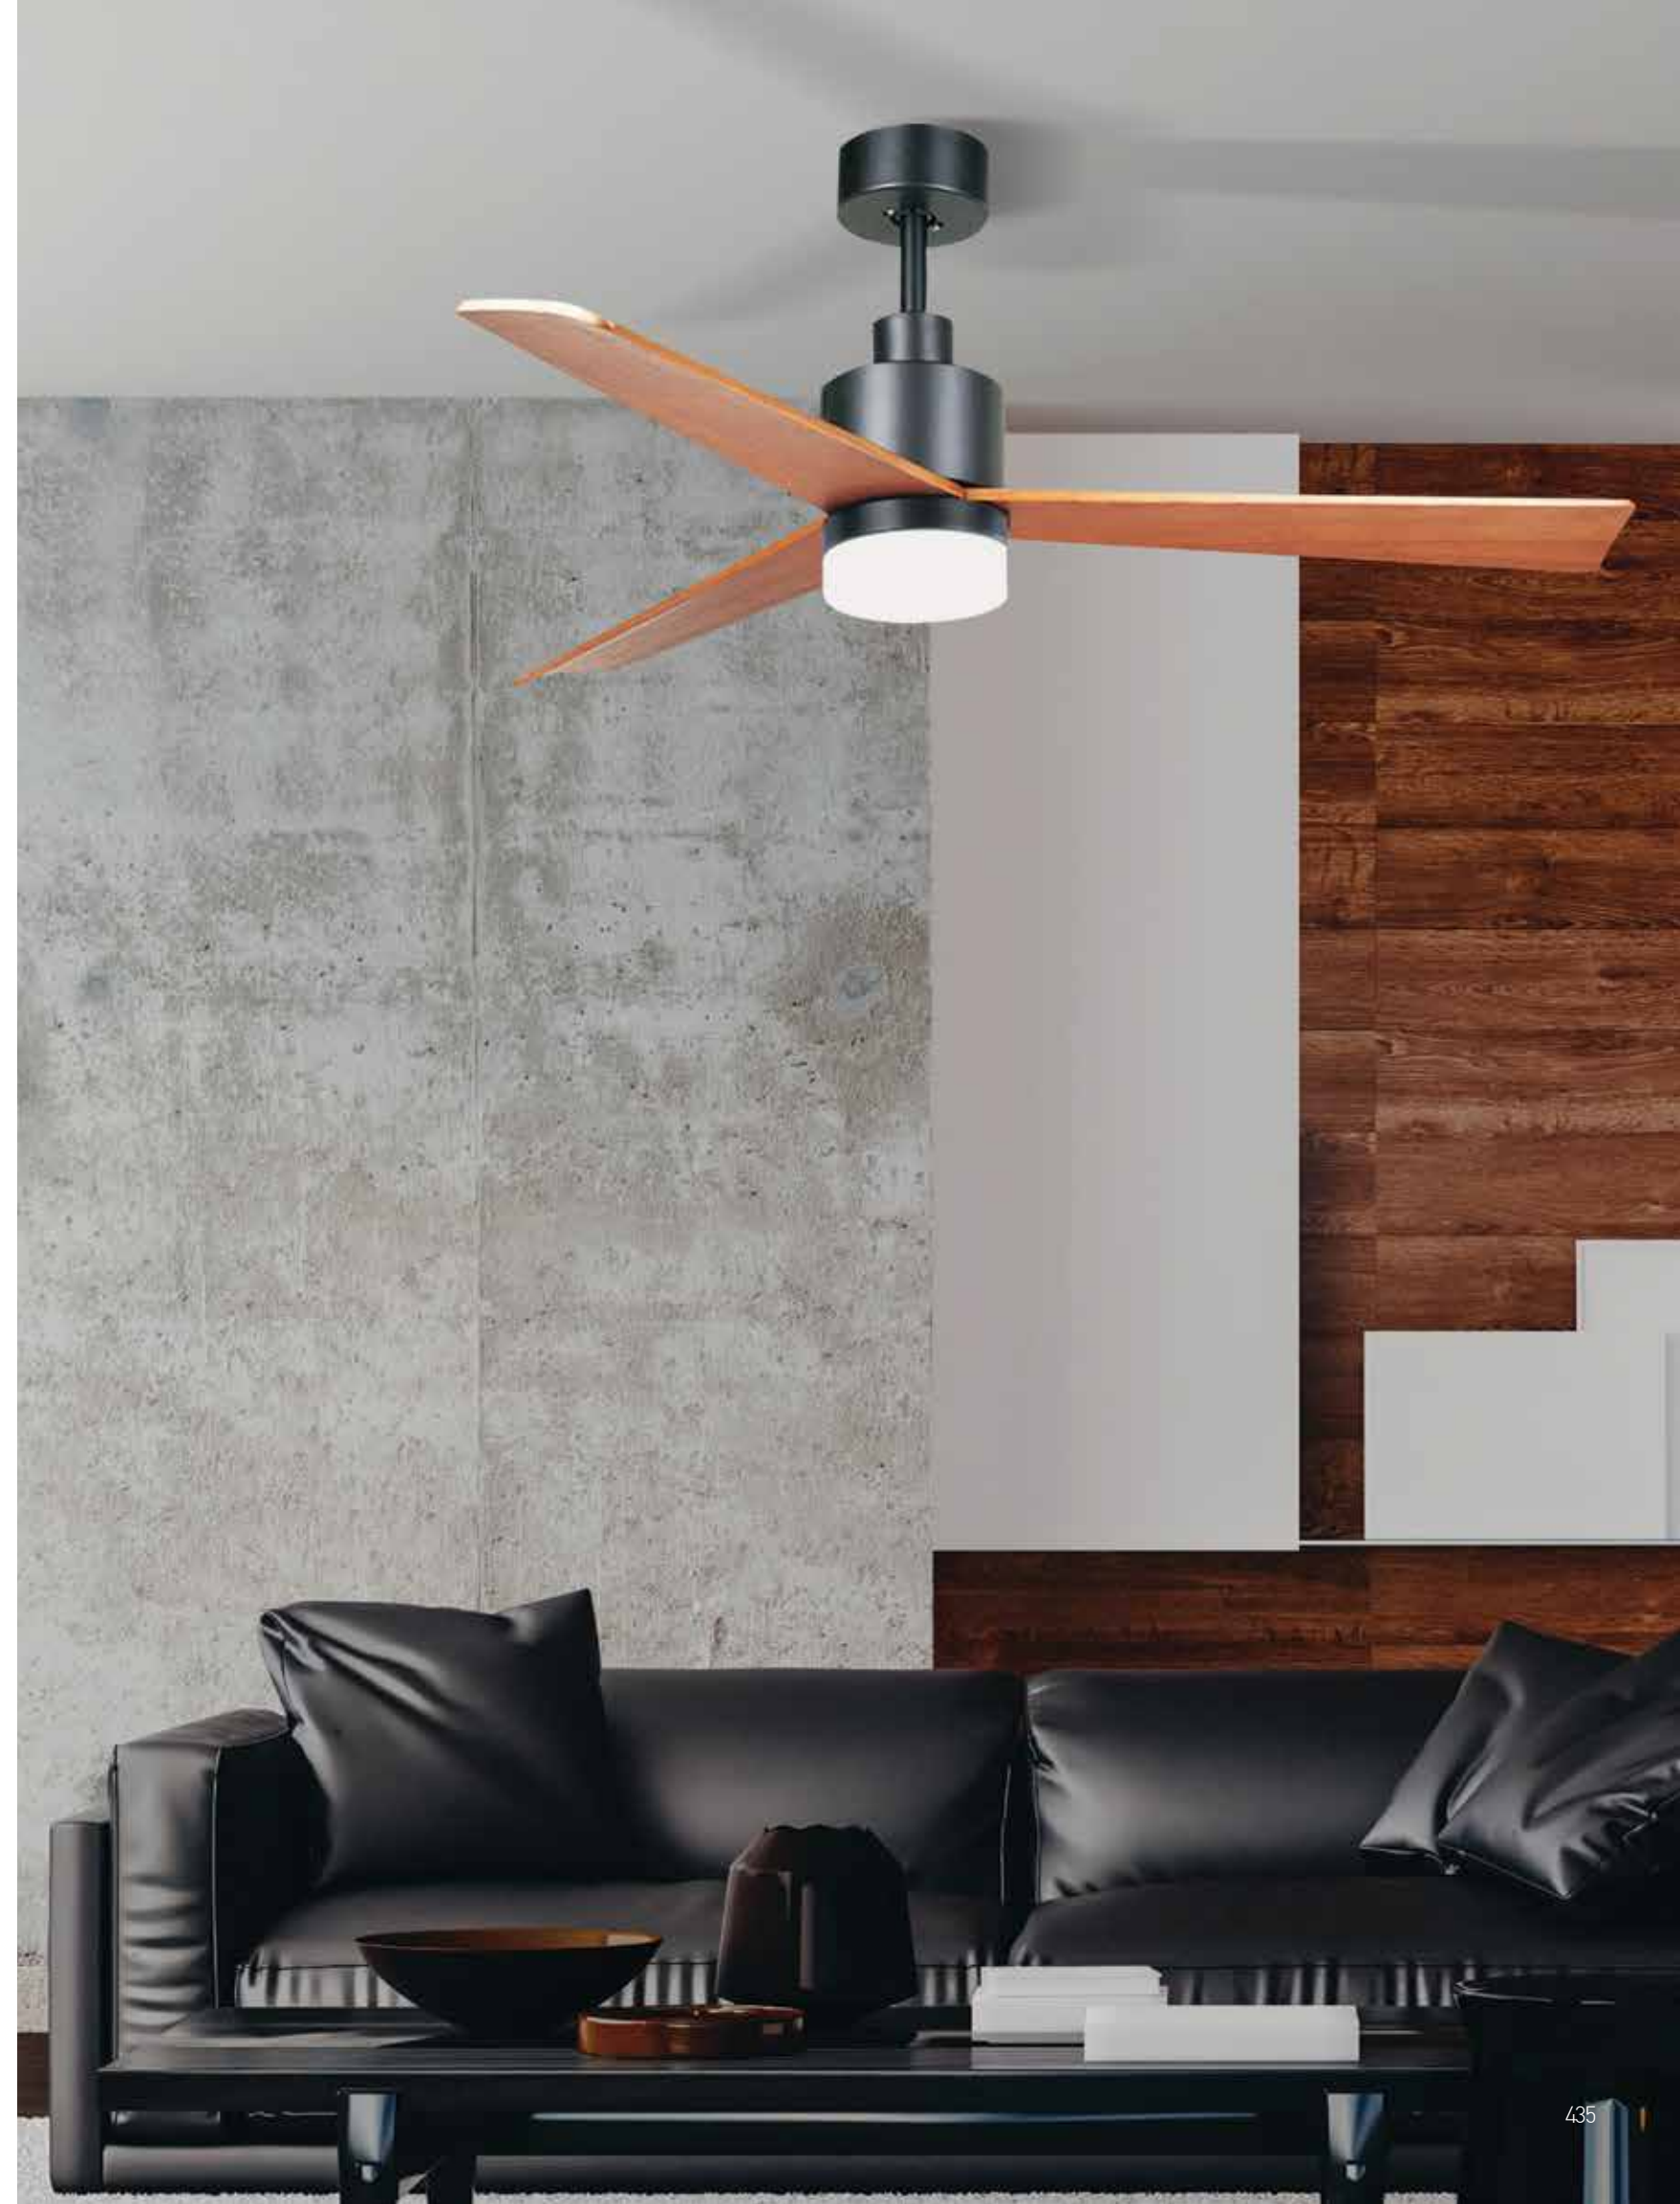

Indoor Ceiling Fans

Led Light Source Without Light
Input 220-240V, 50/60Hz
dB 23
Dimensions 52" Ø: 132cm H: 32.5-45cm
Air Flow 175.3m³ min
Night Mode Time Setting 1h / 2h / 4h / 8h
Material Metal - Wood
Special Feature 2 Down Rods 12.5-25cm
Summer Function
Motor Feature AC Motor 57W
3 Speeds
Color Black Matt - Cherry Wood Blades / **Code 19136**

Led Light Source 15W
Input 220-240V, 50/60Hz
Color Temperature 3000K, 4000K, 6000K
Lumen 1500Lm
Cri 80
dB 23
Dimensions 52" Ø: 132cm H: 37.5-50cm
Air Flow 175.3m³ min
Night Mode Time Setting 1h / 2h / 4h / 8h
Material Metal - Polycarbonate - Wood
Special Feature 2 Down Rods 12.5-25cm
Summer Function
Motor Feature AC Motor 57W
3 Speeds
Color Black Matt - Cherry Wood Blades / **Code 19135**