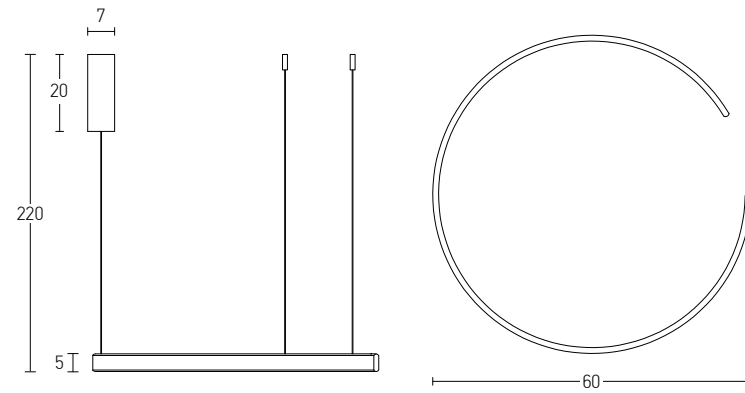

Indoor Led Lighting

Power 30W
Input 220-240V, 50/60Hz
Color Temperature 3000K
Lumen 2400Lm
Cri 80
Dimensions Ø: 60cm H: 5cm
Base Ø: 7cm H: 20cm
Dimmable Triac ☐
Material Aluminium - Silicon
Special Feature 200cm Cable Adjustable
Profile 5x1.5cm

Color Brushed Gold Matt / **Code 2010**
Color Brushed Coffee / **Code 2011**