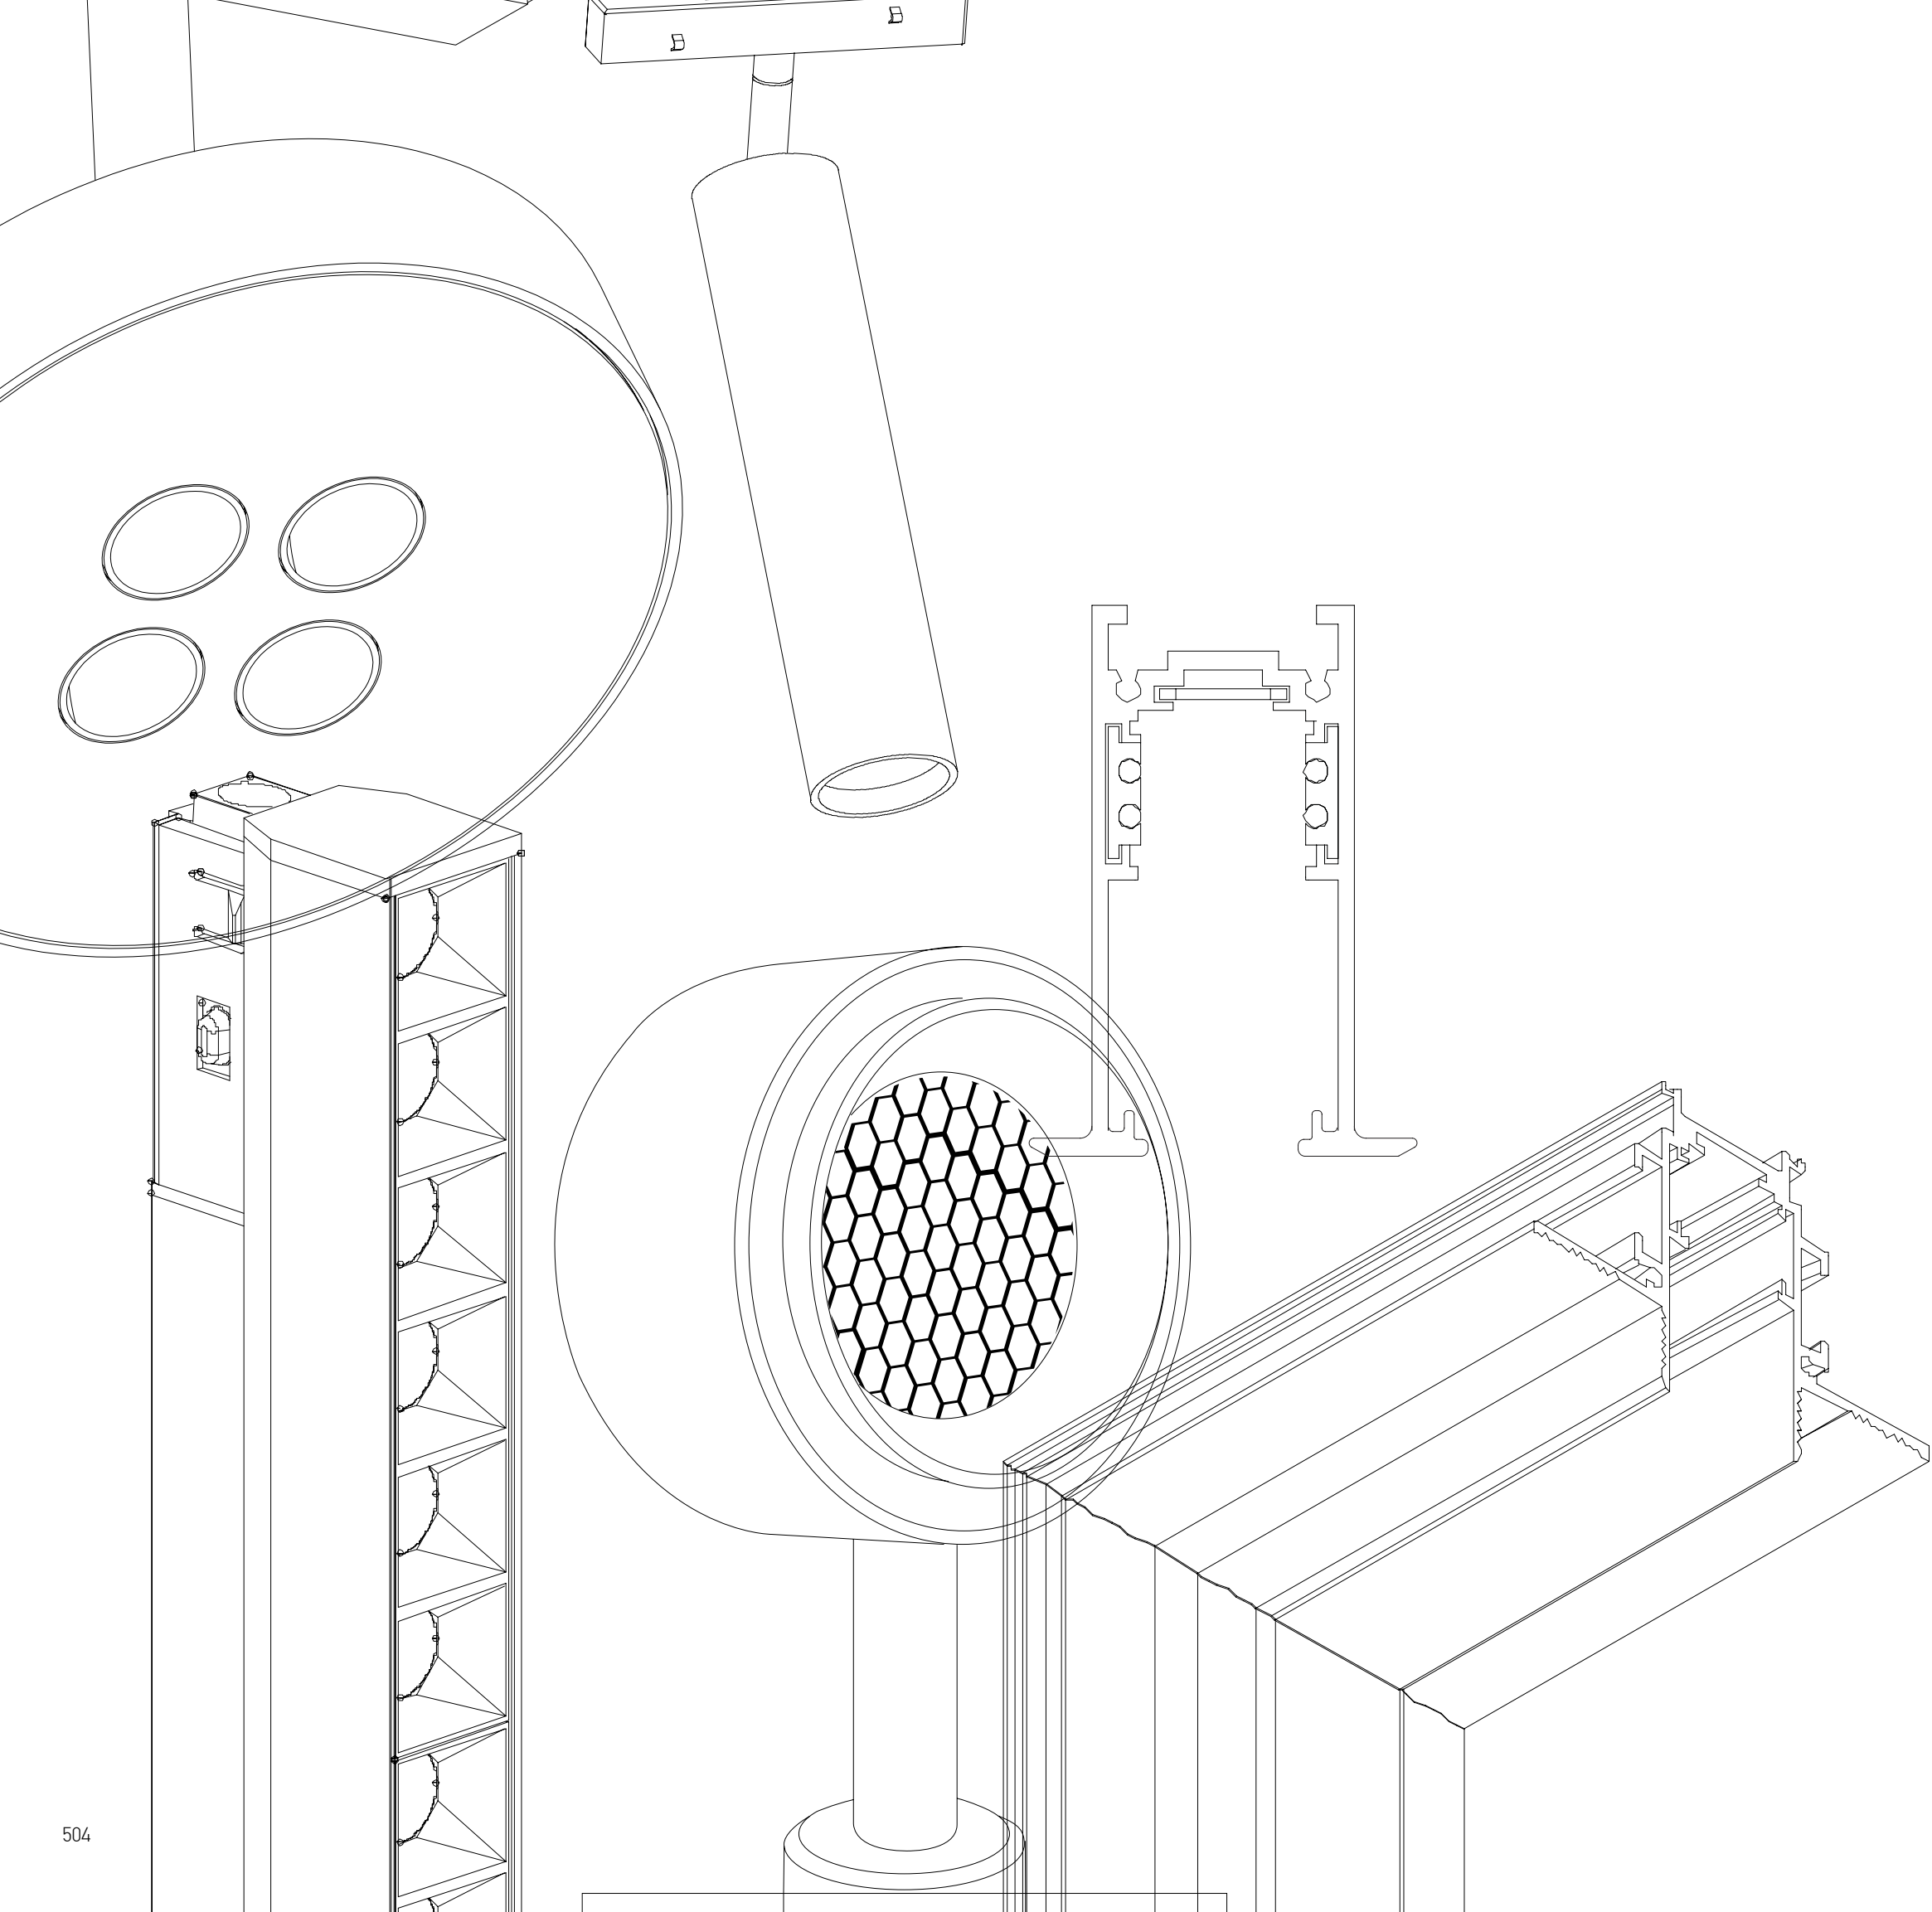

# Architectural Lighting

We Design Unique Lighting

**4.8**  
VOLT  
**MAGNETIC  
SYSTEM**

COLOR VARIETY UPON REQUEST

SMART CONTROLS

SAVING ENERGY

SLIM LUMINAIRES

CUSTOMIZE  
ARCHITECTURAL LIGHTING