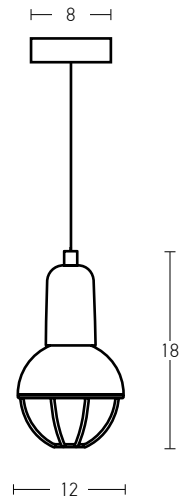

Bulb 1xE27
Power MAX 40W
Input 220-240V, 50/60Hz
Dimensions Ø: 12cm H: 18cm
Base Ø: 8cm H: 2cm
Material Metal - Clay
Special Feature 100cm Cable Adjustable
Color White - Copper Rusty / **Code 17065**

Bulb 1xE27
Power MAX 40W
Input 220-240V, 50/60Hz
Dimensions Ø: 8cm H: 12cm
Base Ø: 8cm H: 2cm
Material Metal - Clay
Color White - Copper Rusty / **Code 17068**