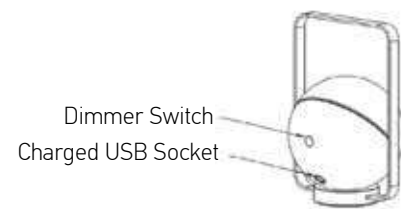

Power 2W
Input 220-240V, 50/60Hz
Color Temperature 2700K
Lumen 99Lm
Cri 80
IP 54
Dimensions W: 33.8cm H: 111cm
Base Ø: 24cm
3 Steps Dimming 25%, 50%, 100%
Duration 20h, 10h, 5h
Material Aluminium - PC Difusser
Special Feature Ball Ø: 18cm
Portable Floor Lamp
USB Cable & Adaptor Included

Color Black / **Code E232**

Power 1.5W
Input 220-240V, 50/60Hz
Color Temperature 2700K
Lumen 99Lm
Cri 80
IP 54
Dimensions W: 19.4cm H: 27.9cm
Base Ø: 10cm
3 Steps Dimming 25%, 50%, 100%
Duration 20h, 10h, 5h
Material Aluminium - PC Difusser
Special Feature Ball Ø: 18cm
Portable Table Lamp
USB Cable & Adaptor Included

Color Black / **Code E233**
White / **Code E234**

Power 1.5W
Input 220-240V, 50/60Hz
Color Temperature 2700K
Lumen 99Lm
Cri 80
IP 44
Dimensions Ø: 18cm
3 Steps Dimming 25%, 50%, 100%
Duration 20h, 10h, 5h
Material Aluminium - PC Difusser
Special Feature Portable Table Lamp
USB Cable & Adaptor Included
80cm Cable Adjustable

Color Black / **Code E231**