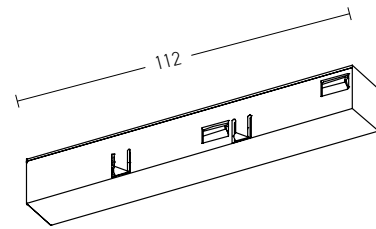

Accessories for All Tracks

Color : Black (RAL 9005)

Feeder for 48V Magnetic Tracks
Code 2096