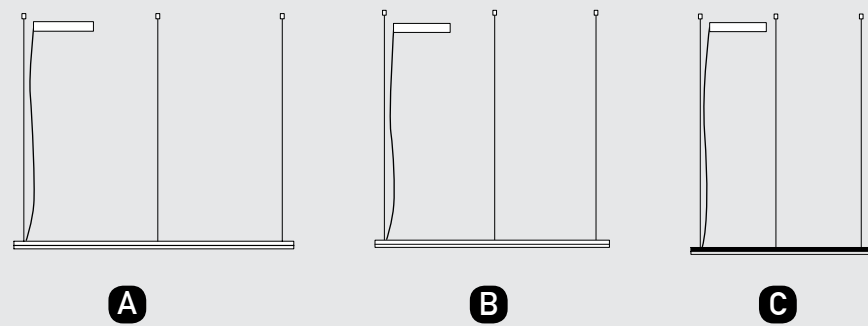

Design your Own Lighting

Create the preferred style by combining the different colors and models available.
Available colors: Black Matt / White Matt

Shopping Guide

- **A** Code 20264 - 20265
- **B** Code 20262 - 20263
- **C** Code 20260 - 20261