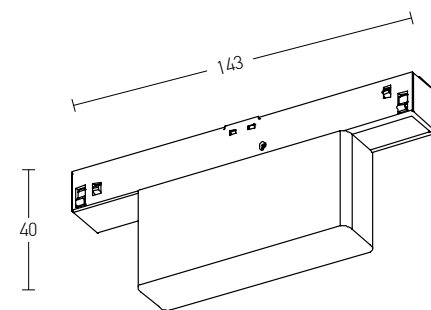

Wireless Control for 48V Magnetic Tracks
Bluetooth DALI
Code 20293

Power by :
CASAMBI
Available App on :