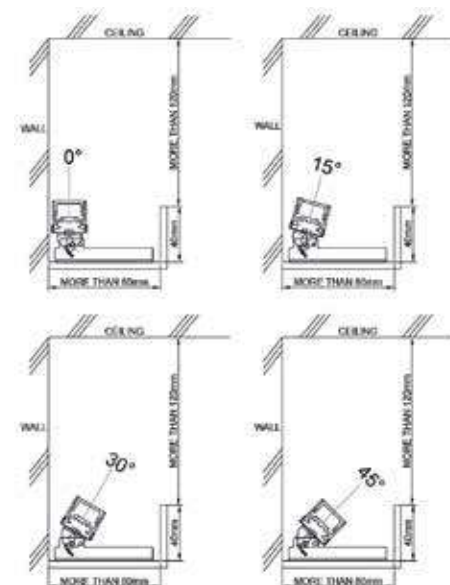

Profile Set
20325 2m Aluminium Profile + 2m Opal PC Cover + 4pcs Metal Clips

Profile Set
20325-60D 2m Aluminium Profile + 2m Clear PC Diffuser Cover (Degrees 60°) + 4pcs Metal Clips

Profile Set
20325-WG 2m Aluminium Profile + 2m PMMA Lens Cover (Wall Grazer) + 4pcs Metal Clips

Profile Set
20325-30D 2m Aluminium Profile + 2m PMMA Lens Cover (Degrees 30°) + 4pcs Metal Clips