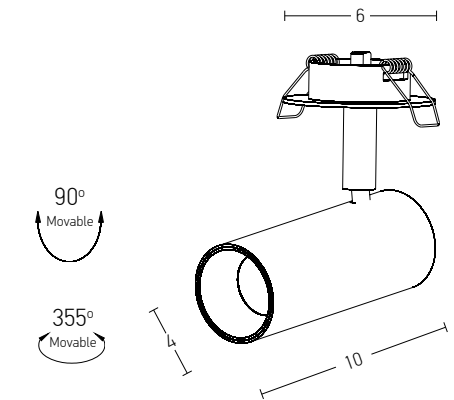

Power 1x7W COB LED
Input 20V
Color Temperature 3000K
Lumen 800Lm
Cri 80
Dimensions Ø: 4cm H: 10cm
Beam Angle 36°
Cutting Hole Ø: 4.5cm
Base Ø: 6cm
Material Aluminium
Suggested Driver LSCW350P for 1 Fixture
Special Feature Movable
Color Sandy White / **Code 180015**
Color Sandy Black / **Code 180017**