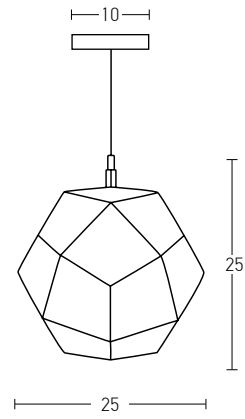

Indoor Lighting

Bulb 1xE27
Power MAX 40W
Input 220-240V, 50/60Hz
Dimensions Ø: 25cm H: 25cm
Base Ø: 10cm H: 2.5cm
Material Metal - Stainless Steel
Special Feature 150cm Cable Adjustable
Color Gold - Black Matt Base / **Code 1683**
Color Copper - Black Matt Base / **Code 1684**