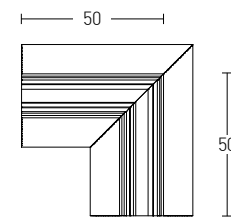

Power by : **CASAMBI**  
 Available App on :

**TRIMLESS** Track : 1m / 2m / 3m

**CORNER 90° (c1)**  
Vertical Plane

**CORNER 90° (c2)**  
Horizontal Plane

Track Code	Size	Color	Corner Code	Plane	Color
2083B-1	1m	Sandy Black	2083B-C1	Vertical	Sandy Black
2083W-1	1m	Sandy White	2083W-C1	Vertical	Sandy White
2083B-2	2m	Sandy Black	2083B-C2	Horizontal	Sandy Black
2083W-2	2m	Sandy White	2083W-C2	Horizontal	Sandy White
2083B-3	3m	Sandy Black			
2083W-3	3m	Sandy White			