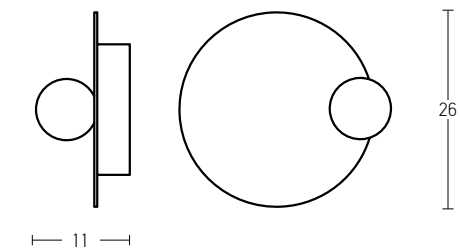

Bulb 1xE27
Power MAX 40W
Input 220-240V, 50/60Hz
Dimensions Ø: 33cm L: 15cm
Base Ø: 8cm H: 2cm
Material Metal
Color Copper Rusty / **Code 1484**

Bulb 1xG9 Led
Power MAX 9W
Input 220-240V, 50/60Hz
Dimensions L: 11cm W: 40cm H: 40cm
Material Metal - Opal Glass
Special Feature Opal Glass Ø: 8cm
Color Black Matt - Copper Rusty / **Code 18136**

Bulb 1xE14
Power MAX 40W
Input 220-240V, 50/60Hz
Dimensions Ø: 8cm L: 14cm
Material Metal
Color Old Steel / **Code 16153**

Bulb 1xG9 Led
Power MAX 9W
Input 220-240V, 50/60Hz
Dimensions Ø: 26cm L: 11cm
Material Metal - Opal Glass
Special Feature Opal Glass Ø: 8cm
Color Copper Rusty / **Code 17105**
Color Black Matt / **Code 17104**