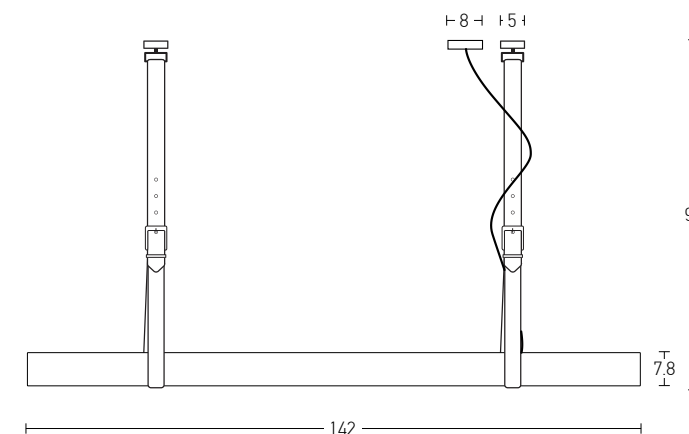

Power 45W
Input 220-240V, 50/60Hz
Color Temperature 3000K
Lumen 6300Lm
Cri 80
Dimensions L: 142cm W: 4.8cm H: 7.8cm
Base Ø: 8cm H: 2cm
Non Dimmable ☒
Material Aluminium - PC Deffuser - Leather
Special Feature 100cm Cable Adjustable
Optional Dimming DALI
Color Old Steel / **Code 18144**