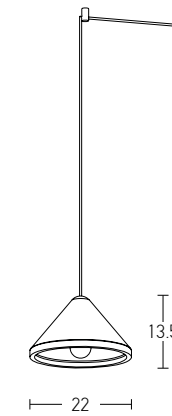

Bulb 1xE27
Power MAX 40W
Input 220-240V, 50/60Hz
Dimensions Ø: 22cm H: 13.5cm
Base L: 5.5cm W: 5.5cm H: 20cm
Material Concrete
Special Feature 350cm Cable Adjustable
Color Concrete / **Code 1914**