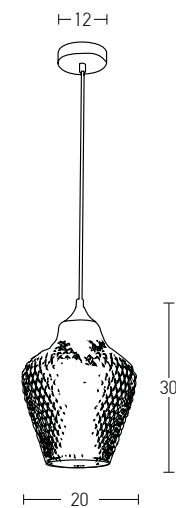

Bulb 1xE27
Power MAX 40W
Input 220-240V, 50/60Hz
Dimensions Ø: 24cm H: 28cm
Base Ø: 12cm H: 2.5cm
Material Metal - Glass
Special Feature 200cm Cable Adjustable
Color Ink Blue - Brass - Black Matt / **Code 19175**

Bulb 1xE27
Power MAX 40W
Input 220-240V, 50/60Hz
Dimensions Ø: 20cm H: 30cm
Base Ø: 12cm H: 2.5cm
Material Metal - Glass
Special Feature 200cm Cable Adjustable
Color Clear Glass - Brass - Black Matt / **Code 19125**