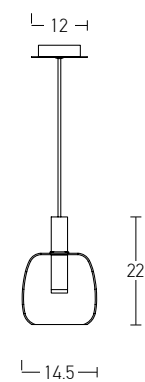

Power	5W
Input	220-240V, 50/60Hz
Color Temperature	3000K
Lumen	450Lm
Cri	80
Dimensions	Ø: 14.5cm H: 22cm
Base	Ø: 12cm H: 2.5cm
Non Dimmable	☒
Material	Aluminium - Glass - Acrylic
Special Feature	150cm Cable Adjustable
Color	Black Matt - Smoked Grey / Code 1967
Color	Gold Matt - Clear Glass / Code 1968

Suggested Trimless Canopy **Code 20144**