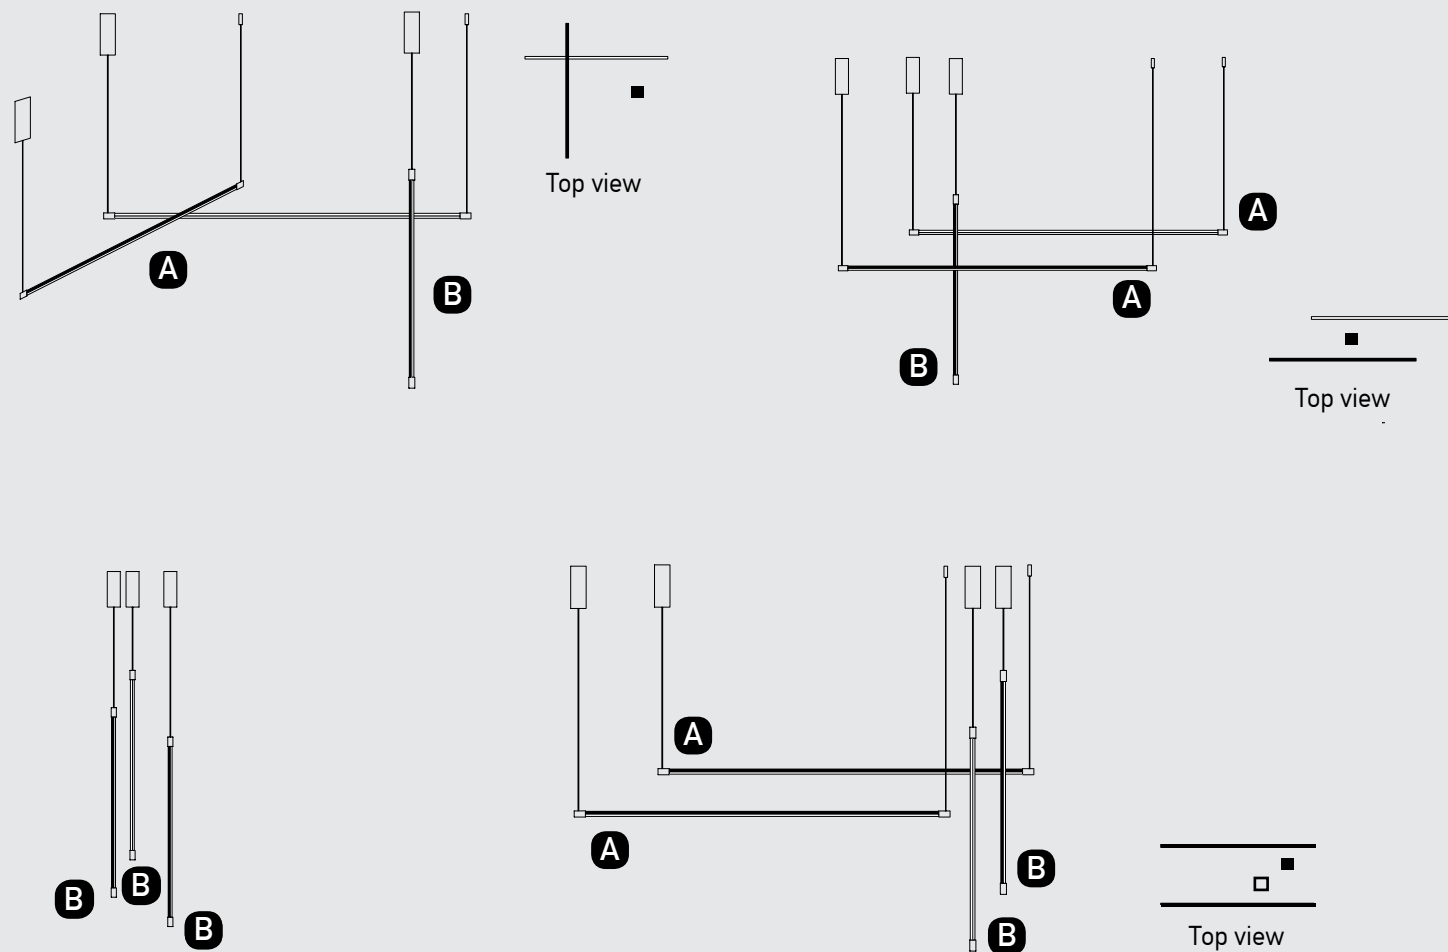

Power	7W
Input	220-240V, 50/60Hz
Color Temperature	3000K
Lumen	560Lm
Cri	90
Dimensions	Ø: 1cm Ø: 3.2cm H: 60cm
Base	Ø: 8cm H: 3.2cm
Non Dimmable	⊗
Material	Aluminium
Beam Angle	18°
Special Feature	100cm Cable Adjustable
Color	Brass - Black Matt / Code 20143
Color	Black Matt / Code 20142