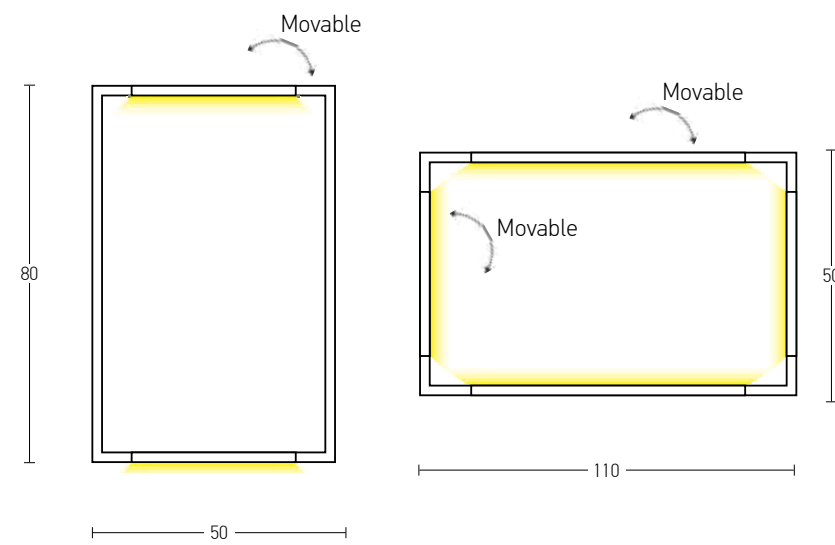

Indoor Led Lighting

Power 40W
Input 220-240V, 50/60Hz
Color Temperature 3000K
Lumen 3600Lm
Cri 80
Dimensions L: 110cm W: 50cm H: 80cm
Tube Ø: 2.4cm
Base L: 50cm W: 5cm H: 8cm
Non Dimmable ☒
Material Metal - Aluminium - Diffuser
Special Feature Movable Tube
Profile Ø: 2.4cm
200cm Cable Adjustable
Color Sandy Black / **Code 19236**