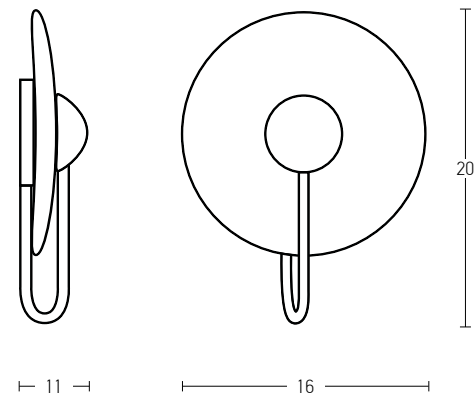

Power 3W
Input 220-240V, 50/60Hz
Color Temperature 3000K
Lumen 210Lm
Dimensions Ø: 16cm L: 11cm H: 20cm
Non Dimmable ☒
Material Metal - Marble
Color White Marble - Sandy Black / **Code 18168**
Color White Marble - Copper Rusty / **Code 18170**
Color White Marble - Sandy White / **Code 18169**

Model Finishing