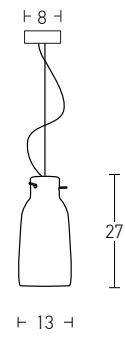

Bulb 1xE27
Power MAX 40W
Input 220-240V, 50/60Hz
Dimensions Ø: 13cm H: 27cm
Base Ø: 8cm H: 2cm
Material Clay
Special Feature 100cm Cable Adjustable
Color Natural / **Code 1665**