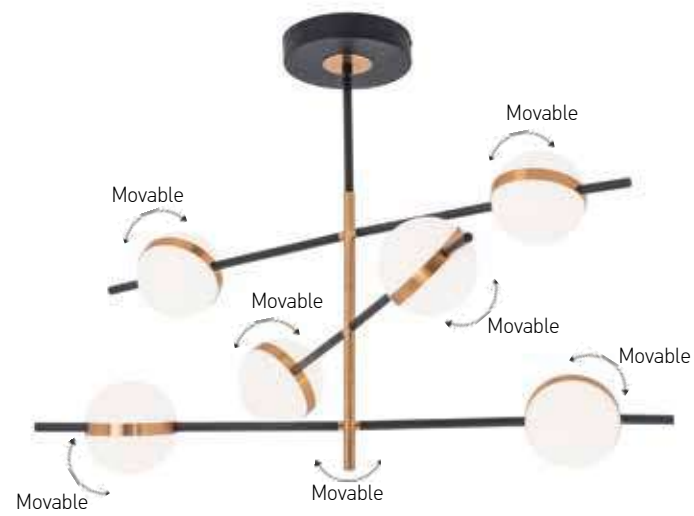

## Indoor Led Lighting

Power	38W
Input	220-240V, 50/60Hz
Color Temperature	3000K
Lumen	3040Lm
Cri	80
Dimensions	L: 105cm W: 12.5cm H: 200cm
Base	L: 105cm W: 12.5cm H: 4.6cm
Non Dimmable	<input checked="" type="checkbox"/>
Material	Metal - Aluminium - Acrylic
Special Feature	150cm Cable Adjustable Movable Opal Balls Ø: 12.5cm
Color	Black Matt - Gold Matt / <b>Code 2001</b>