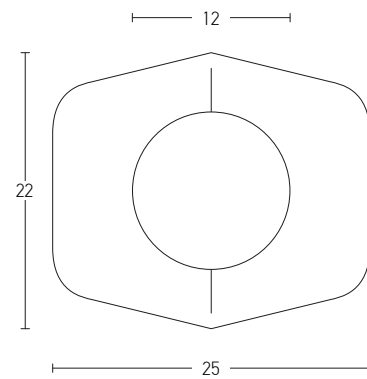

Bulb 1xG9 Led
Power MAX 9W
Input 220-240V, 50/60Hz
Dimensions L: 16cm W: 25cm H: 22cm
Material Metal - Opal Glass
Special Feature Opal Glass Ø: 12cm
Color Grey / **Code 20347-L**
Color Black Matt / **Code 20348-L**
Color Yellow / **Code 20346-L**