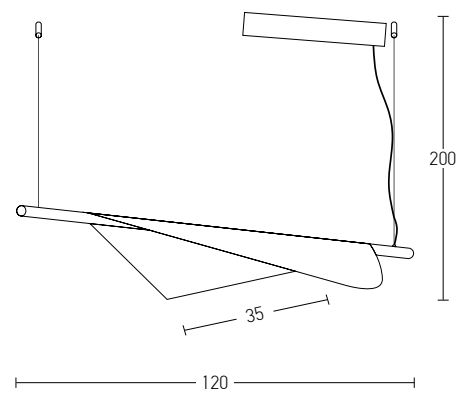

Power 18W
Input 220-240V, 50/60Hz
Color Temperature 3000K
Lumen 1620Lm
Cri 90
Dimensions L: 120cm W: 35cm H: 25cm
Base L: 28cm W: 5cm H: 7.8cm
Non Dimmable ☒
Material Metal - Aluminium - Diffuser
Special Feature 200cm Cable Adjustable
Profile Ø: 2.4cm
Color Sandy Black - Old Steel / **Code 19203**