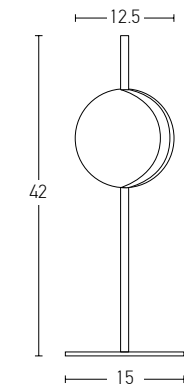

Power 8W
Input 220-240V, 50/60Hz
Color Temperature 3000K
Lumen 640Lm
Cri 80
Dimensions Ø: 12.5cm H: 42cm
Base Ø: 15cm H: 0.5cm
Non Dimmable ☒
Material Metal - Aluminium - Acrylic
Special Feature Opal Ball Ø: 12.5cm
Color Black Matt - Gold Matt / **Code 2004**