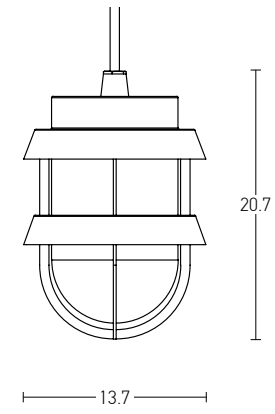

Outdoor Led Lighting | Wall - Ceiling Collection

Bulb 1xE27
Power MAX 40W
Input 220-240V, 50/60Hz
IP 54
Dimensions Ø: 13.7cm H: 20.7cm
Material Aluminium - Glass
Special Feature 150cm Cable Adjustable
Color Brown / **Code E172**