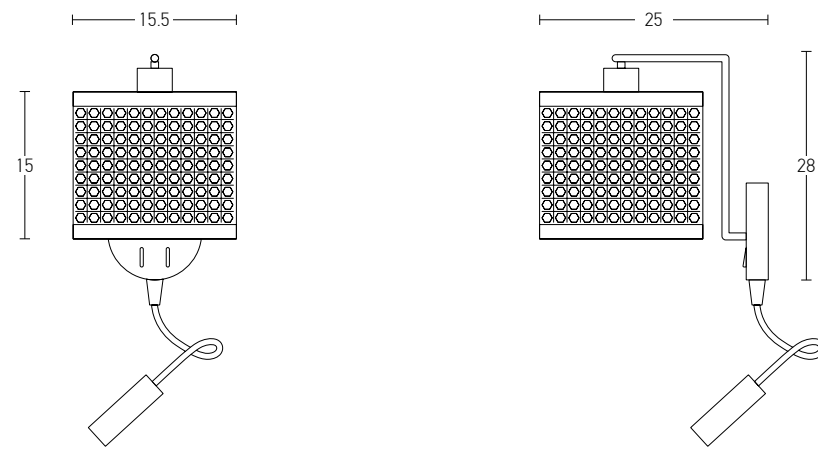

Led
Bulb 1xE27
Power MAX 40W
Input 220-240V, 50/60Hz
Color Temperature 3000K
Lumen 240Lm
Dimensions L: 25cm W: 15.5cm H: 28cm
Base Ø: 12cm H: 2.5cm
Switch 2/Switch On-Off
Material Metal - Bush
Special Feature Shade Ø: 15.5cm H: 15cm
Stick Ø: 2.8cm L: 36cm
Color Black Matt - Natural / **Code 20355**