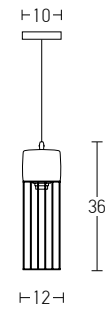

Bulb 1xE27
Power MAX 40W
Input 220-240V, 50/60Hz
Dimensions Ø: 12cm H: 36cm
Base Ø: 10cm H: 2.5cm
Material Metal - Concrete
Special Feature 100cm Cable Adjustable
Color Concrete - Chrome Base / **Code 1660**