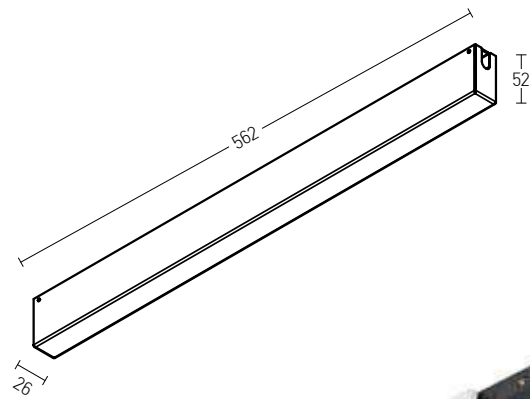

Surface Mount Base with Driver for Surface Magnetic Track

Power 75W
Input 220-240 , 50-60Hz
Output 48V
Color Sandy White
Guarantee 5Years

ON-OFF / **Code 20306-W**
DALI KIT / **Code 20308-W**
PUSH BUTTON KIT / **Code 20310-W**
BLUETOOTH KIT / **Code 20312-W**