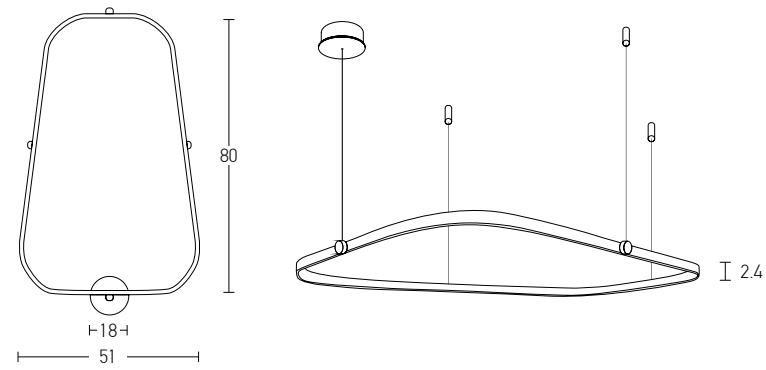

Indoor Led Lighting

Power	42W
Input	220-240V, 50/60Hz
Color Temperature	3000K
Lumen	3360Lm
Cri	80
Dimensions	L: 80cm W: 51cm H: 2.4cm
Base	Ø: 18cm H: 6cm
Non Dimmable	☒
Material	Metal - Aluminium - Silicon
Special Feature	110cm Cable Adjustable Profile 1.5x2.4cm
Color	Black Matt / Code 17003