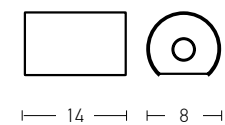

Bulb 1xG9 Led
Power MAX 9W
Input 220-240V, 50/60Hz
Dimensions L: 11cm W: 40cm H: 40cm
Material Metal - Opal Glass
Special Feature Opal Glass Ø: 8cm
Color Black Matt - Copper Rusty / **Code 18136**

Bulb 1xE14
Power MAX 40W
Input 220-240V, 50/60Hz
Dimensions Ø: 8cm L: 14cm
Material Metal
Color Old Steel / **Code 16153**