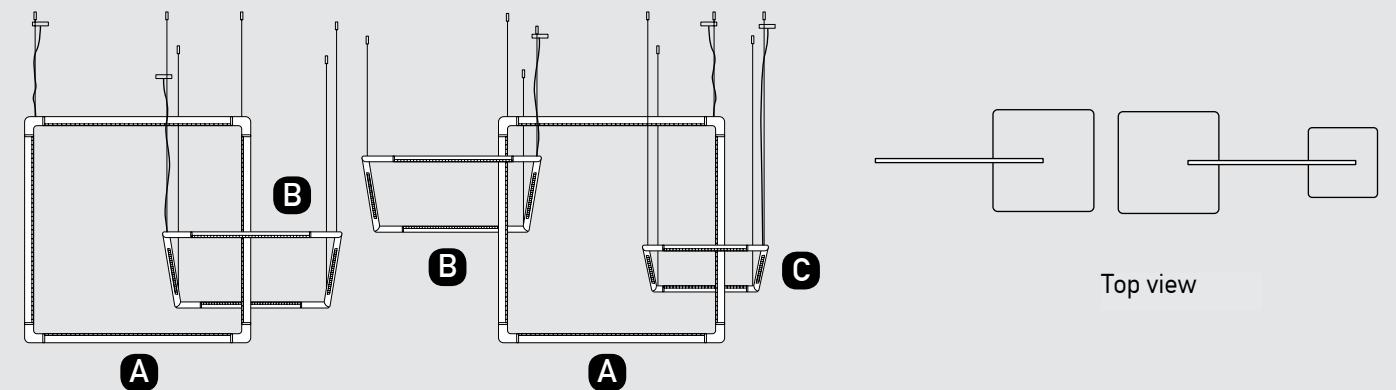

### Our Suggestion

Become an artist and make your combination

Use your imagination to create your masterpiece with our limitless options.

Power 48W  
 Input 220-240V, 50/60Hz  
 Color Temperature 3000K  
 Lumen 3600Lm  
 Cri 80  
 Dimensions L: 80+160cm H: 200cm  
 Base Ø: 16cm H: 3.5cm  
 Dimmable   
 Material Aluminium - Acrylic  
 Special Feature Step Dimming 10%-40%-100% Profile 2x3cm  
 Color White Matt / Code 20129