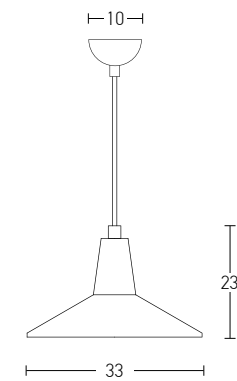

Bulb 1xE27
Power MAX 40W
Input 220-240V, 50/60Hz
Dimensions Ø: 33cm H: 23cm
Base Ø: 10cm H: 4.5cm
Material Aluminium - Wood
Special Feature 150cm Cable Adjustable
Color Black Matt / **Code 180085**