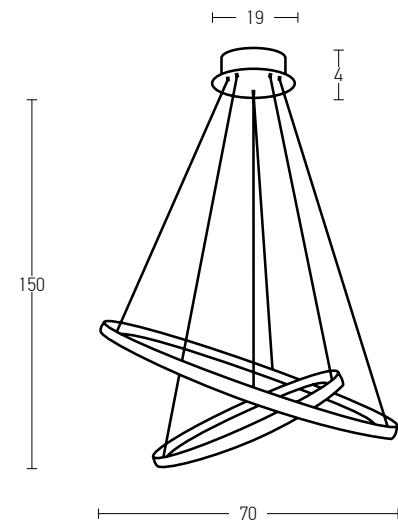

Power 40W
Input 220-240V, 50/60Hz
Color Temperature 3000K
Lumen 2000Lm
Cri 80
Dimensions Ø: 70cm H: 150cm
Base Ø: 19cm H: 4cm
Not Dimmable ☒
Material Aluminium - Steel / Crystal Diffuser
Special Feature 150cm Cable Adjustable
Color Black / **Code Z 63054-B**