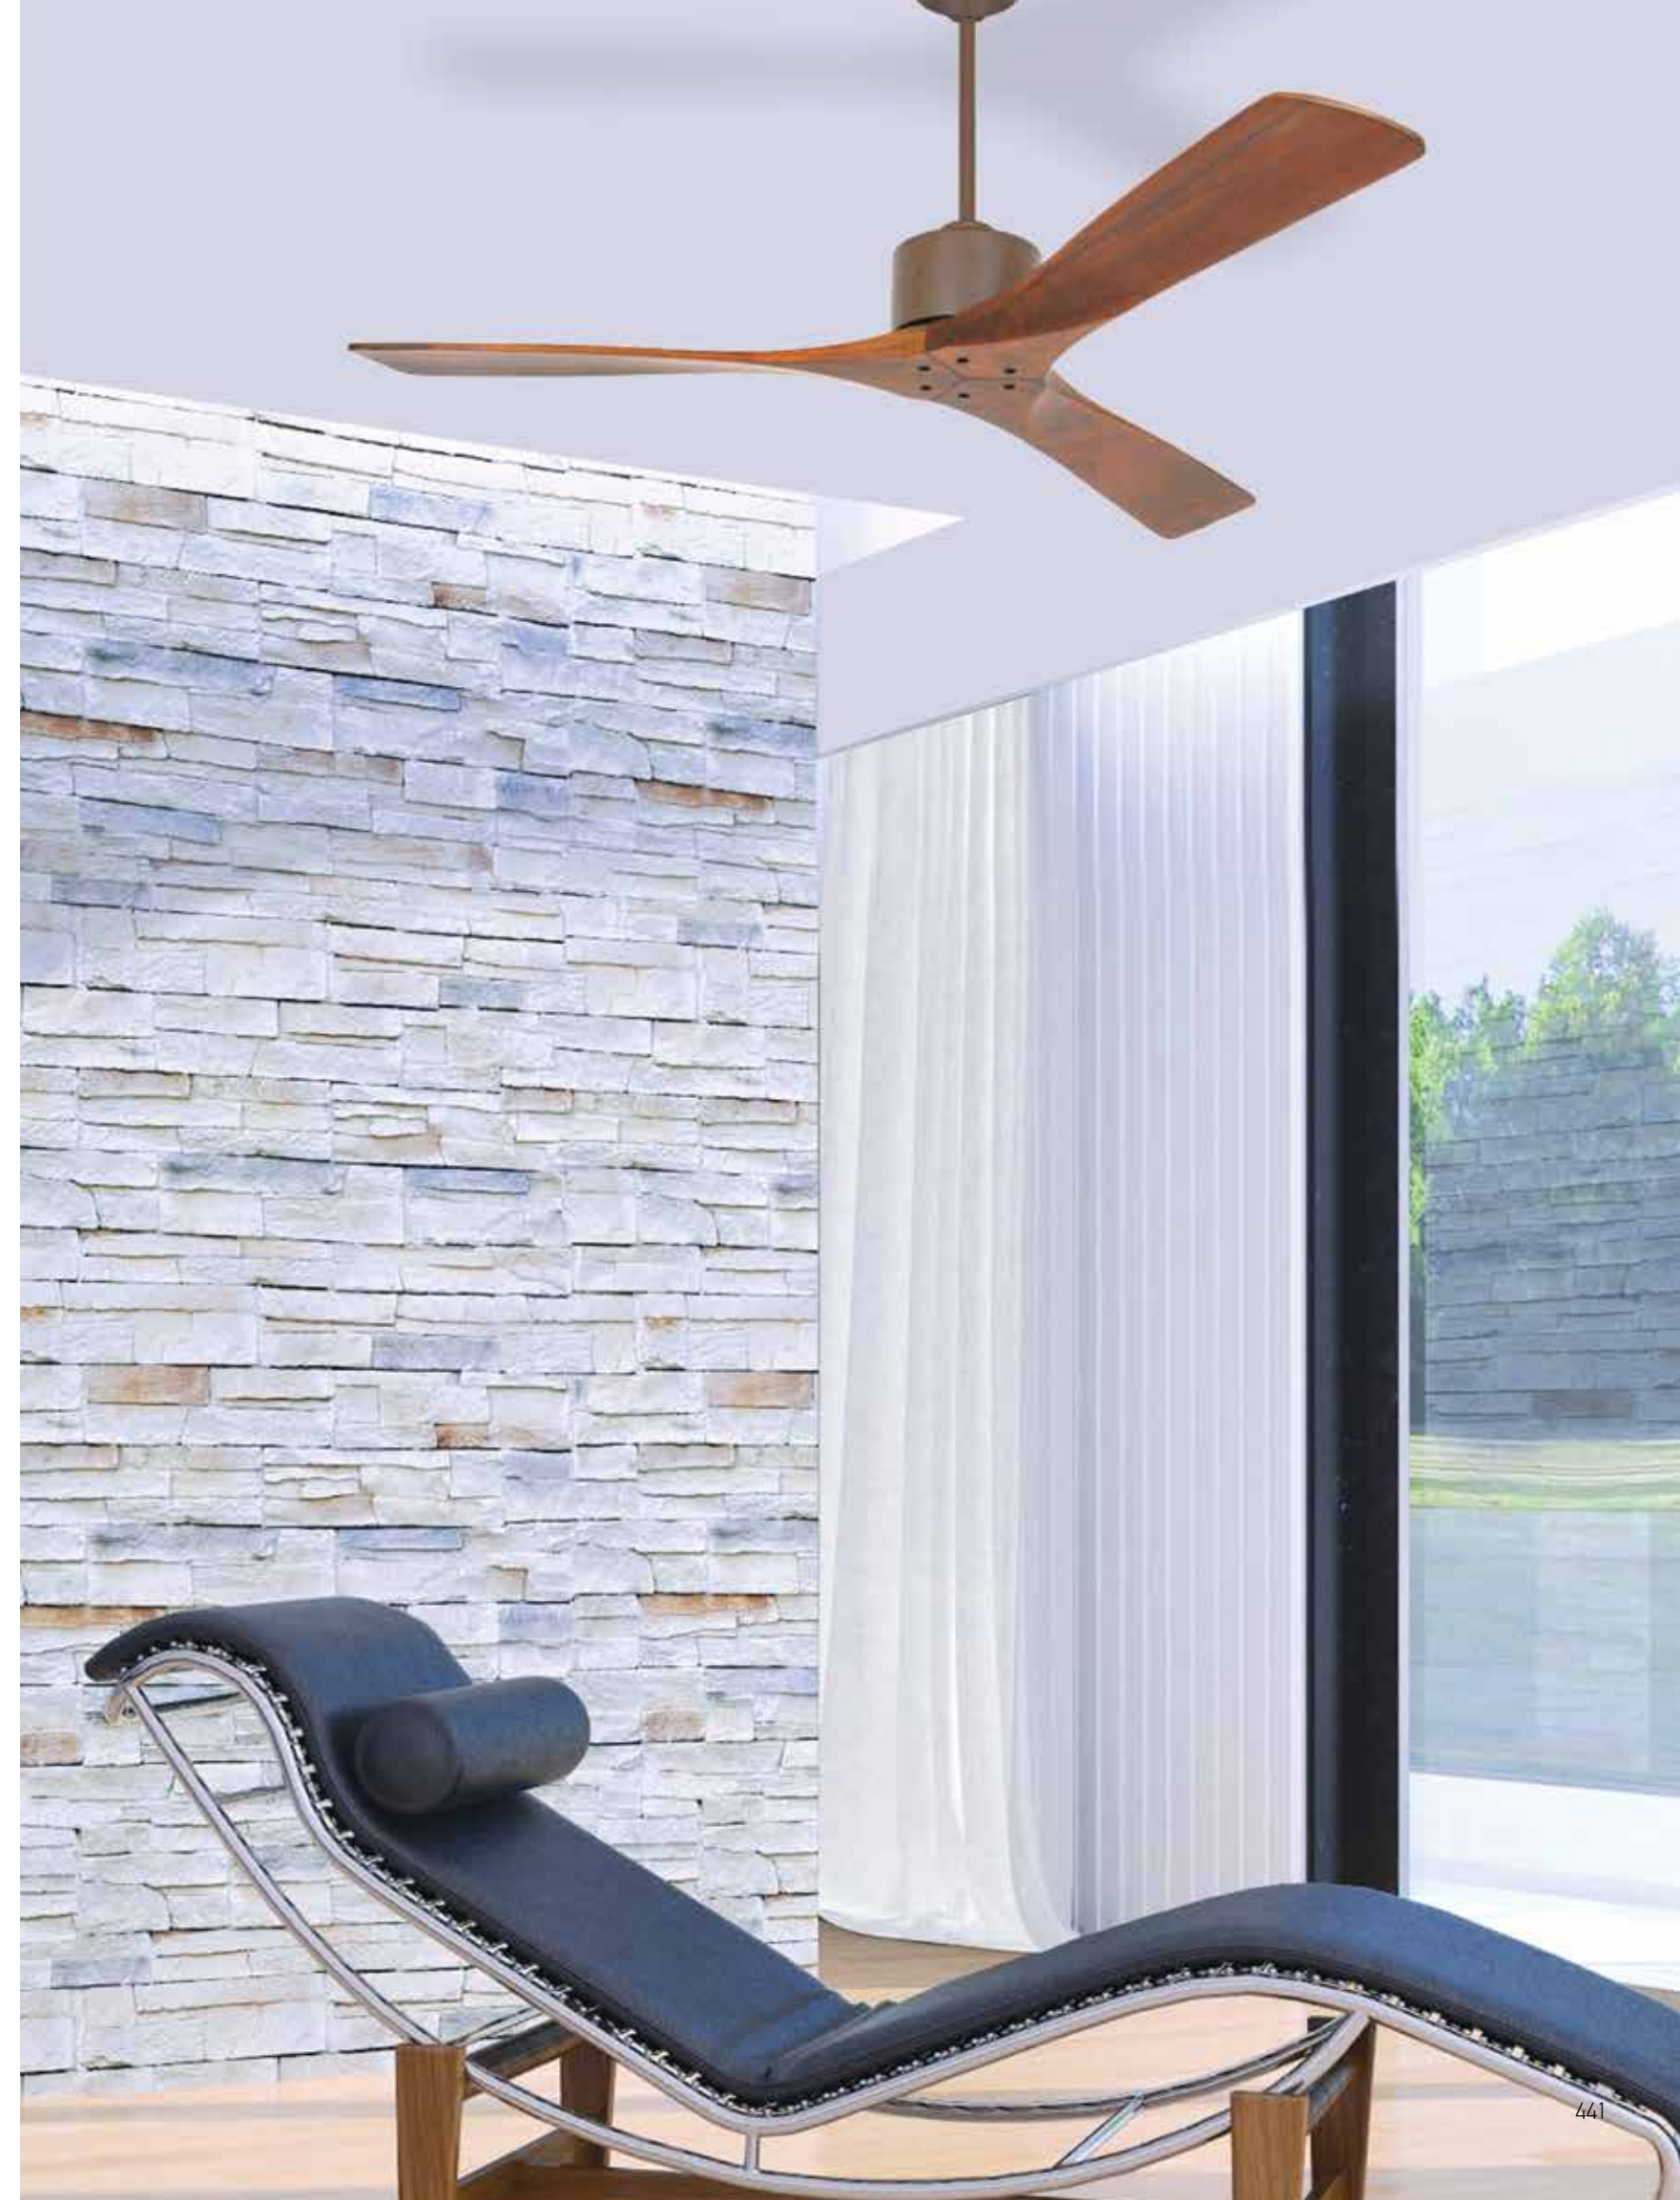

Led Light Source	Without Light
Input	220-240V, 50/60Hz
dB	20
Dimensions	52" Ø: 132cm H: 32.5-45cm
Air Flow	134.6m <sup>3</sup> min
Night Mode	Time Setting 1h / 4h / 8h
Material	Metal - Palm Leaf
Special Feature	2 Down Rods 12.5-25cm Summer & Winter Function
Motor Feature	DC Motor 48W 5 Speeds
Color	Coffee Matt - Natural Palm Leaf Blades / <b>Code 19139</b>