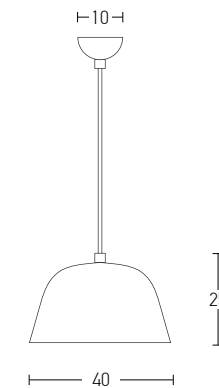

Bulb 1xE27
Power MAX 40W
Input 220-240V, 50/60Hz
Dimensions Ø: 40cm H: 25cm
Base Ø: 10cm H: 4.5cm
Material Aluminium
Special Feature 150cm Cable Adjustable
Color Grey Matt / **Code 180075**
Color Pink Matt / **Code 180076**