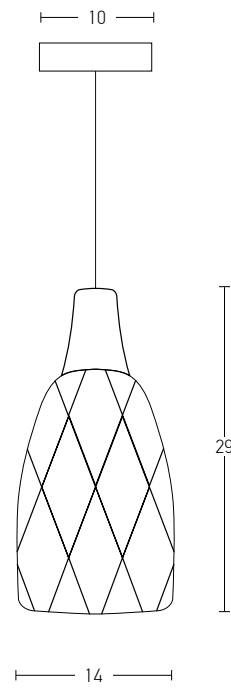

Bulb 1xE27
Power MAX 40W
Input 220-240V, 50/60Hz
Dimensions Ø: 14cm H: 29cm
Base Ø: 10cm H: 2.5cm
Material Concrete
Special Feature 120cm Cable Adjustable
Color Concrete - Chrome Base / **Code 18110**