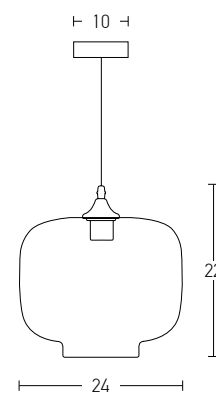

Bulb 1xE27
Power MAX 40W
Input 220-240V, 50/60Hz
Dimensions Ø: 24cm H: 22cm
Base Ø: 10cm H: 2.5cm
Material Glass
Special Feature 150cm Cable Adjustable
Color Smoked Grey / **Code 14102**