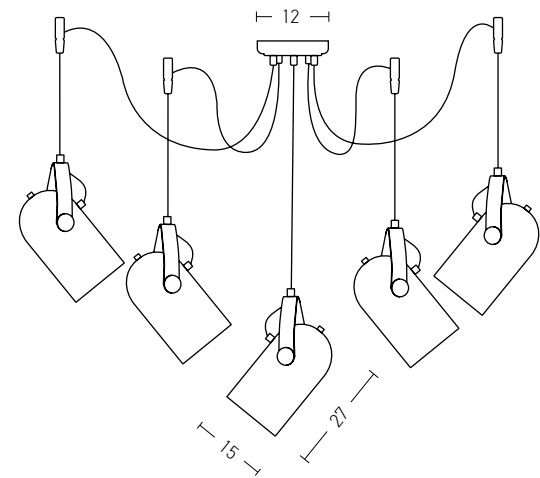

Bulb 5xE27
Power MAX 40W
Input 220-240V, 50/60Hz
Base Ø: 12cm H: 2cm
Material Aluminium - Leather
Special Feature 100cm Cable Adjustable
Color Black Matt / **Code 17154**