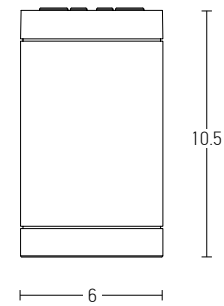

Bulb 1xGU10
Power MAX 7W
Input 220-240V, 50/60Hz
IP 54
Dimensions Ø: 6cm H: 10.5cm
Material Aluminium - Glass Diffuser
Color Sandy Black / **Code E219**
Color Sandy White / **Code E220**