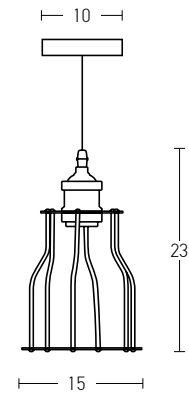

Suggested Trimless Canopy **Code 20144**

Bulb 1xE27  
 Power MAX 40W  
 Input 220-240V, 50/60Hz  
 Dimensions Ø: 36cm H: 35cm  
 Base Ø: 10cm H: 2cm  
 Material Metal - Aluminium  
 Special Feature 150cm Cable Adjustable  
 Color Black Matt - White / **Code 1548**