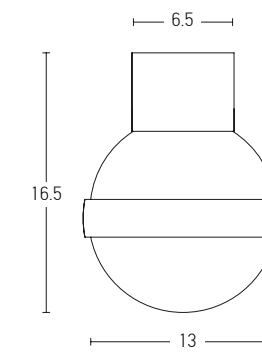

Power 5.6W
Input 220-240V, 50/60Hz
Color Temperature 3000K
Lumen 400Lm
Cri 80
Dimensions Ø: 13cm H: 16.5cm
Base Ø: 6.5cm H: 5.5cm
Non Dimmable ☒
Material Metal - Acrylic
Color White Matt / **Code 20169**
Color Grey / **Code 20170**

Power 8W
Input 220-240V, 50/60Hz
Color Temperature 3000K
Lumen 560Lm
Cri 80
Dimensions Ø: 19cm H: 22.5cm
Base Ø: 6.5cm H: 6.5cm
Non Dimmable ☒
Material Metal - Acrylic
Color White Matt / **Code 20171**
Color Grey / **Code 20172**

Power 5.6W
Input 220-240V, 50/60Hz
Color Temperature 3000K
Lumen 400Lm
Cri 80
Dimensions L: 15.5cm W: 20cm H: 12cm
Base L: 2.5cm W: 20cm H: 6cm
Non Dimmable ☒
Material Metal - Acrylic
Special Feature Switch On-Off
Color White Matt / **Code 20167**
Color Grey / **Code 20168**