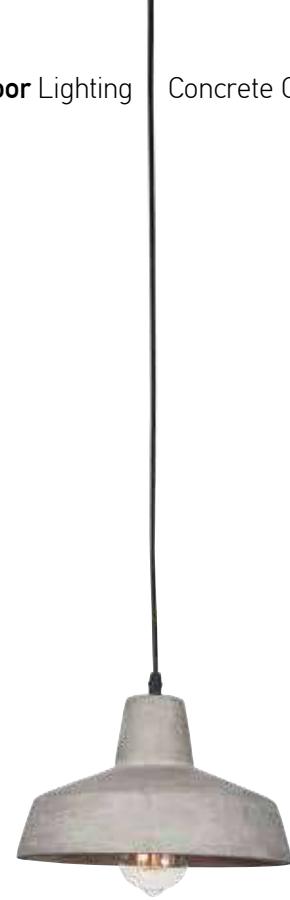

Bulb 1xE27
Power MAX 40W
Input 220-240V, 50/60Hz
Dimensions Ø: 25cm H: 16cm
Base Ø: 10cm H: 2.5cm
Material Concrete
Special Feature 100cm Cable Adjustable
Color Concrete - Chrome Base / **Code 1655**