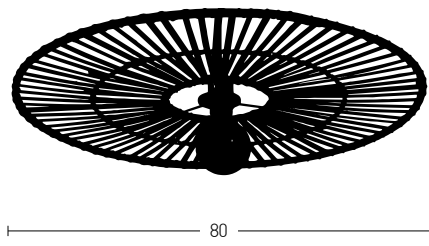

Bulb 1xE27
Power MAX 40W
Input 220-240V, 50/60Hz
Dimensions Ø: 80cm L: 8cm
Base Ø: 10cm H: 2cm
Material Metal - Bamboo
Color White - Natural Bamboo / **Code 19250**