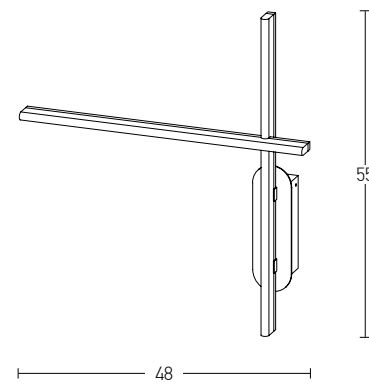

Power 20W
Input 220-240V, 50/60Hz
Color Temperature 3000K
Lumen 1600Lm
Cri 80
Dimensions L: 10cm W: 48cm H: 55cm
Base W: 5.5cm H: 15.5cm
Non Dimmable ☒
Material Metal - Aluminium - Acrylic
Special Feature Profile 1x3cm
Color Black Matt / **Code 1945**