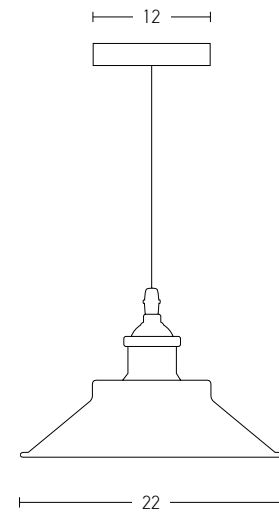

Indoor Lighting

Bulb 1xE27
Power MAX 40W
Input 220-240V, 50/60Hz
Dimensions Ø: 22cm H: 14cm
Base Ø: 12cm H: 2cm
Material Metal
Special Feature 150cm Cable Adjustable
Color Black Matt - Bronze / **Code 1464**