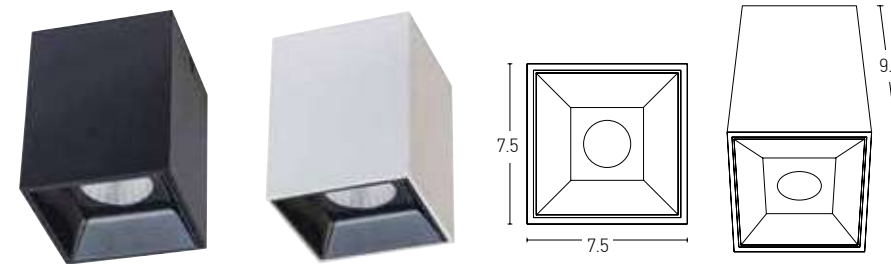

Power 10W
Input 220-240V, 50/60Hz
Color Temperature 3000K
Lumen 750Lm
Cri 80
Dimensions L: 7.5cm W: 7.5cm H: 9.5cm
Beam Angle 32°
Non Dimmable ☒
Material Aluminium - Glass
Special Feature Included LED Driver
Color White - Black Reflector / **Code S068**
Color Black - Black Reflector / **Code S069**