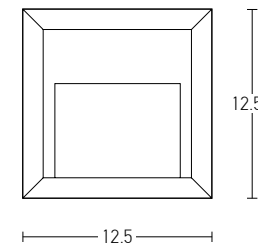

Power 2W
Input 220-240V, 50/60Hz
Color Temperature 3000K
Lumen 160Lm
Cri 80
IP 65
Dimensions L: 2.5cm W: 12.5cm H: 12.5cm
Material ABS
Color White / **Code Z 67388B**