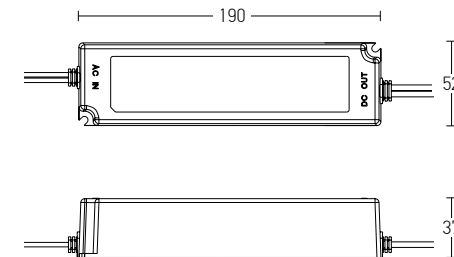

Remote Driver 100W
48V
5Years Guarantee
ON-OFF / **Code 20296**
DALI KIT / **Code 20298**
PUSH BUTTON KIT / **Code 20301**
BLUETOOTH KIT / **Code 20304**