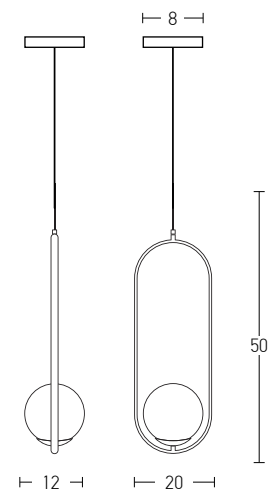

Bulb 1xG9 Led
Power MAX 9W
Input 220-240V, 50/60Hz
Dimensions W: 20cm H: 50cm
Base Ø: 8cm H: 2cm
Material Metal - Opal Glass
Special Feature 150cm Cable Adjustable
Opal Glass Ø: 12cm
Color Bronze / **Code 18142-BR**

Bulb 1xG9 Led
Power MAX 9W
Input 220-240V, 50/60Hz
Dimensions W: 11cm H: 23cm
Base Ø: 8cm H: 2cm
Material Metal - Opal Glass
Special Feature 150cm Cable Adjustable
Opal Glass Ø: 8cm
Color Bronze / **Code 18143**