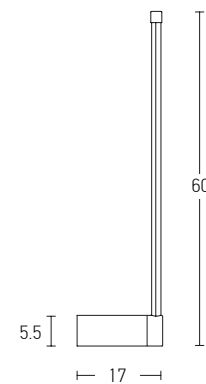

Power 12W
Input 220-240V, 50/60Hz
Color Temperature 3000K
Lumen 960Lm
Cri 80
Dimensions Ø: 1.6cm L: 17cm H: 60cm
Non Dimmable ☒
Material Aluminium - Acrylic
Color Black Matt / **Code 20114**
Color Gold Matt / **Code 20115**