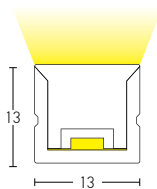

Code	IP	Kelvin	CRI	Watt	Lumen/M
LS14	67	3000	90	9W/M	468
LS15	67	4000	90	9W/M	495

Lumen Efficiency 55lm/w
SDCM 3
Ra 90
LEDs/m 112
Voltage DC24V
Unit cut 55.5mm
Life Span 20000H
Waterproof Rate IP67
Special Feature UV resistant
Chemical resistant