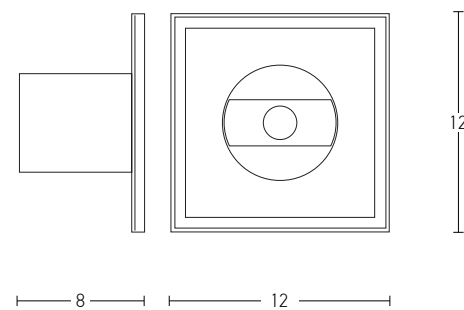

Power	3W
Input	220-240V, 50/60Hz
Color Temperature	3000K
Lumen	240Lm
Cri	80
Dimensions	W: 12cm H: 12cm
Depth	8cm
Non Dimmable	☒
Material	Aluminium
Cutting Hole	Ø: 7.5cm
Switch	On/Off
Color	White Matt / Code H45
Color	Black Matt / Code H46