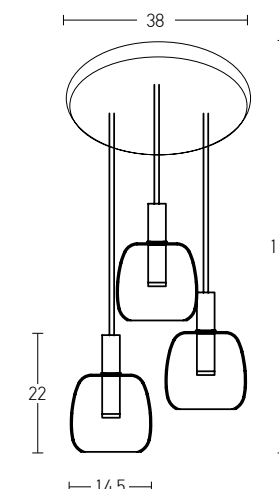

Power	3x5W
Input	220-240V, 50/60Hz
Color Temperature	3000K
Lumen	1350Lm
Cri	80
Dimensions	Ø: 38cm H: 150cm
Base	Ø: 38cm H: 2.5cm
Non Dimmable	☒
Material	Aluminium - Glass - Acrylic
Special Feature	125cm Cable Adjustable
Color	Black Matt - Smoked Grey / Code 1971