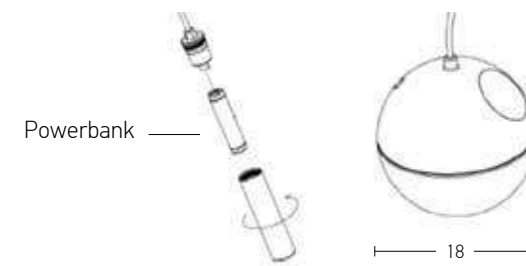

Power 1.5W
Input 220-240V, 50/60Hz
Color Temperature 2700K
Lumen 99Lm
Cri 80
IP 44
Dimensions Ø: 18cm
3 Steps Dimming 25%, 50%, 100%
Duration 20h, 10h, 5h
Material Aluminium - PC Difusser
Special Feature Portable Table Lamp
USB Cable & Adaptor Included
80cm Cable Adjustable

Color Black / **Code E231**