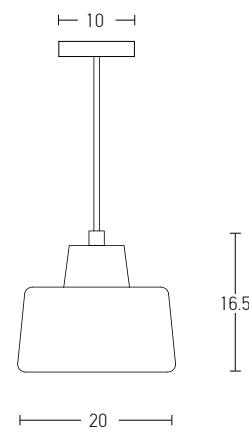

Bulb 1xE27
Power MAX 40W
Input 220-240V, 50/60Hz
Dimensions Ø: 20cm H: 16.5cm
Base Ø: 10cm H: 2cm
Material Aluminium
Special Feature 150cm Cable Adjustable
Color White Matt - Copper / **Code 180080**