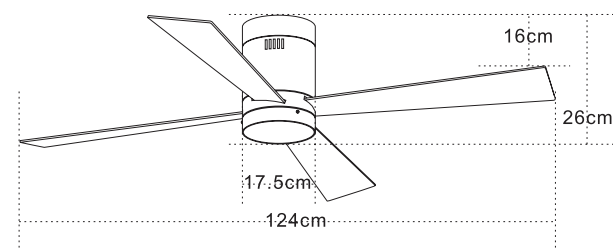

Indoor Ceiling Fans

Led Light Source 15W
Input 220-240V, 50/60Hz
Color Temperature 3000K, 4000K, 6000K
Lumen 1500Lm
Cri 80
dB 25
Dimensions 49" Ø: 124cm H: 26cm
Air Flow 168m³ min
Night Mode Time Setting 1h / 2h / 4h / 8h
Material Metal - Polycarbonate - Plywood (MDF)
Special Feature Summer Function
Motor Feature AC Motor 55W
3 Speeds

Color Double Face White Matt - Maple Wood Blades
White Matt - White Blades / **Code 19137**
Color Chrome Matt - Brown Wood Blades / **Code 19138**