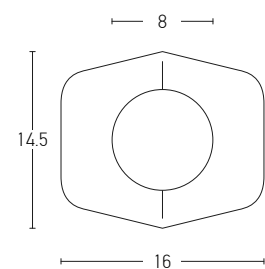

Bulb 1xG9 Led
Power MAX 9W
Input 220-240V, 50/60Hz
Dimensions L: 16cm W: 25cm H: 22cm
Material Metal - Opal Glass
Special Feature Opal Glass Ø: 12cm
Color Grey / **Code 20347-L**
Color Black Matt / **Code 20348-L**
Color Yellow / **Code 20346-L**

Bulb 1xG9 Led
Power MAX 9W
Input 220-240V, 50/60Hz
Dimensions L: 10.5cm W: 16cm H: 14.5cm
Material Metal - Opal Glass
Special Feature Opal Glass Ø: 8cm
Color Grey / **Code 20347-S**
Color Black Matt / **Code 20348-S**
Color Yellow / **Code 20346-S**

Model Finishing

Grey

Black Matt

Yellow