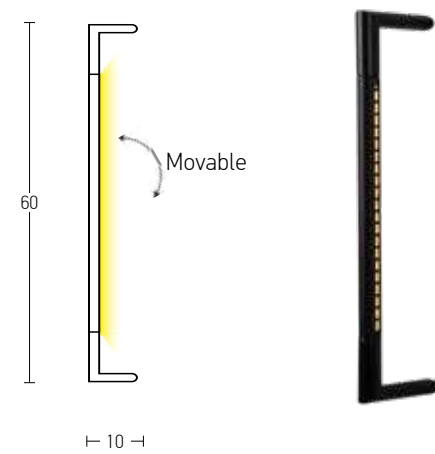

Power 8W
Input 220-240V, 50/60Hz
Color Temperature 3000K
Lumen 720Lm
Cri 80
Dimensions L: 10cm H: 60cm
Tube Ø: 2.4cm
Non Dimmable ☒
Material Metal - Aluminium - Diffuser
Special Feature Movable Tube
Profile Ø: 2.4cm
Requires Remote Driver (Included)
Color Sandy Black / **Code 19201**