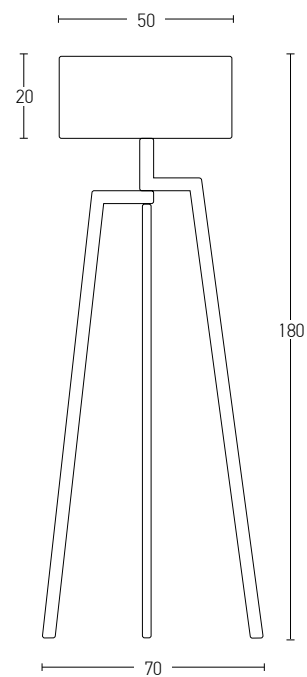

Bulb 1xE27
Power MAX 40W
Dimensions Ø: 70cm H: 180cm
Material Wood - Fabric Shade
Special Feature 130cm Cable Available
Shade Ø: 50cm H: 20cm
Color Natural Wood - Black Shade / **Code 1488**