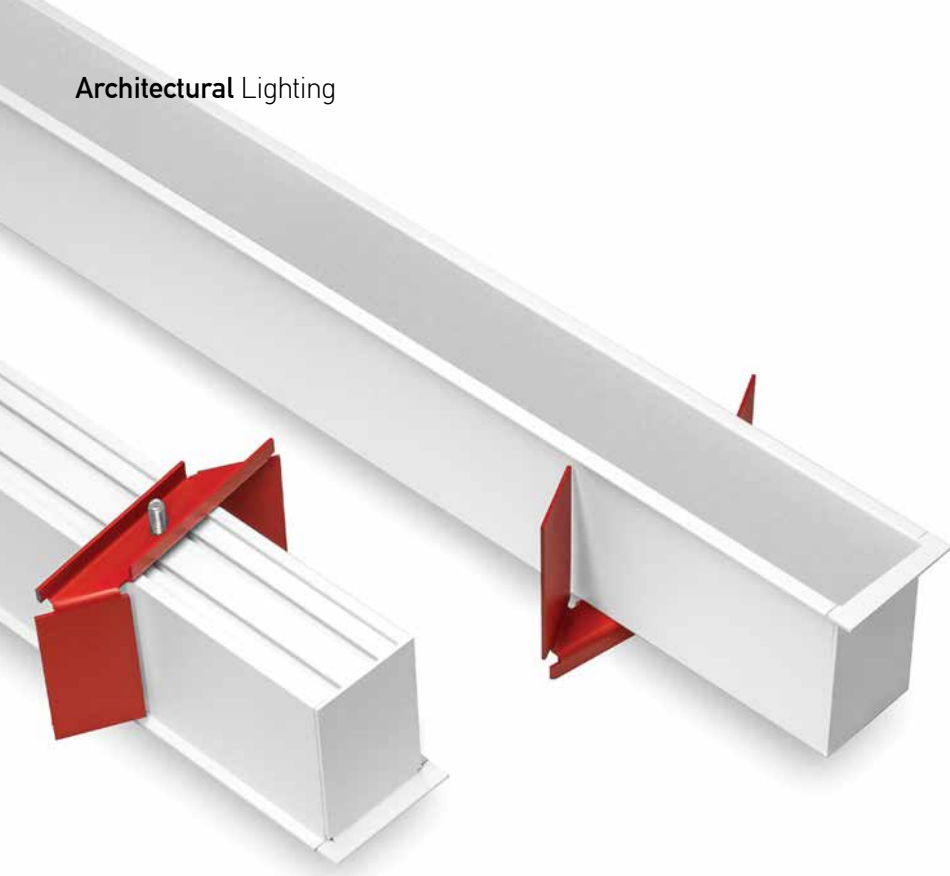

Fill in your code using the following items from the table.

Recessed Profile					
Code	Length	Driver	Kelvin	Set	Body Color
54	58 = 58cm	O = ON/OFF	3 = 3000K	E = HE	W = Sandy White
54	86 = 86cm	D = Dali	4 = 4000K	O = HO	B = Sandy Black
54	114 = 114cm				
54	142 = 142cm				
54	170 = 170cm				
54	198 = 198cm				
54	226 = 226cm				
54	254 = 254cm				
54	282 = 282cm				
54	310 = 310cm				
54	338 = 338cm				

Guide to Create your Code by Choosing : 54 - Length - Driver - Kelvin - Set - Body Color