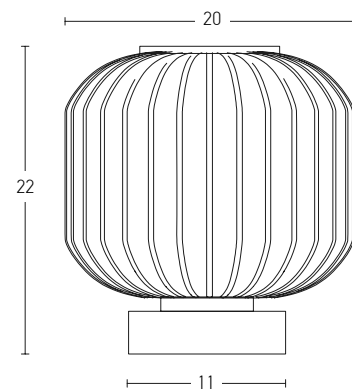

Bulb 1xE27
Power MAX 25W
Input 220-240V, 50/60Hz
Dimensions Ø: 20cm H: 22cm
Base Ø: 11cm H: 2.5cm
Material Metal - Glass
Special Feature 150cm Cable Available
Color Transparent - Brushed Brass / **Code 20250**