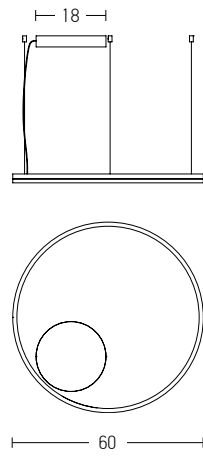

Power 42W
Input 220-240V, 50/60Hz
Color Temperature 3000K
Lumen 3360Lm
Cri 80
Dimensions Ø: 60cm H: 200cm
Base Ø: 18cm H: 5cm
Dimmable Triac ☐
Material Aluminium - Acrylic
Special Feature 200cm Cable Adjustable
Color Black Matt / **Code 20260**
Color White Matt / **Code 20261**
Color Gold Matt / **Code 22239**