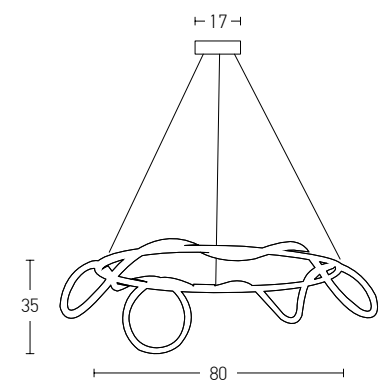

Power 60W
Input 220-240V, 50/60Hz
Color Temperature 3000K
Lumen 3600Lm
Cri 80
Dimensions Ø: 80cm H: 35cm
Base Ø: 17cm H: 5cm
Non Dimmable ☒
Material Metal - Silicon
Special Feature 360° Lighting Tube Ø: 2.4cm
190cm Cable Adjustable
Color Gold Matt / **Code 19261**