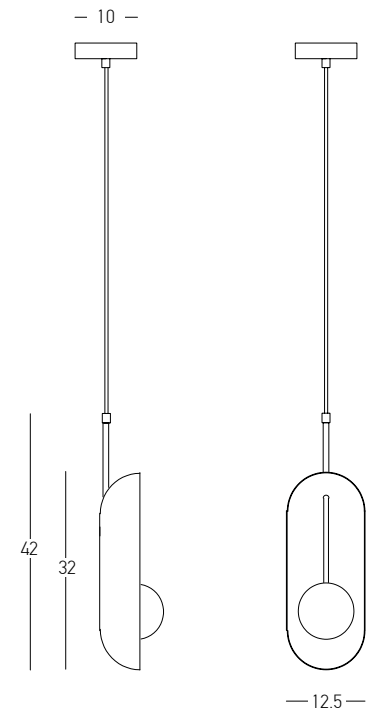

Bulb 1xG9
Power MAX 7W
Input 220-240V, 50/60Hz
Dimensions L: 12.5cm W: 10cm H: 42cm
Base Ø: 10cm H: 3cm
Material Metal - Opal Glass
Special Feature 200cm Cable Adjustable
Opal Glass Ø: 8cm
Color Painted Gold - Golden Leaf / **Code 22060**