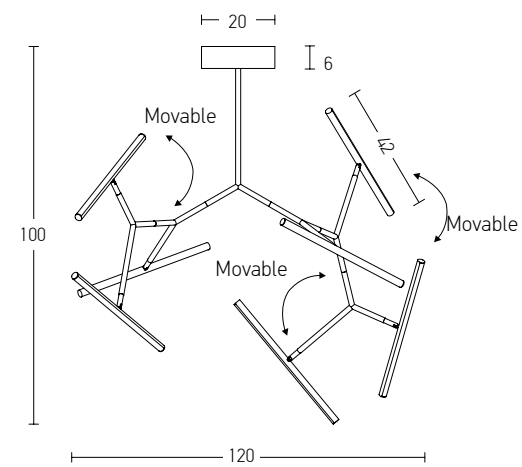

### Our Suggestion

Become an artist and make your combination  
 Use your imagination to create your masterpiece with our limitless options.

Power 49W  
 Input 220-240V, 50/60Hz  
 Color Temperature 3000K  
 Lumen 3920Lm  
 Cri 80  
 Dimensions L: 90cm W: 50cm H: 90cm  
 Base Ø: 20cm H: 6cm  
 Dimmable Triac   
 Material Aluminium - Silicon  
 Special Feature Profile Ø: 2cm L: 42cm  
 Movable Profile  
 Color Sandy Black - Gold Matt / **Code 2070**  
 Color Gold Matt / **Code 2071**