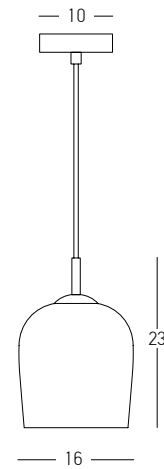

Bulb 1xE14
Power MAX 40W
Input 220-240V, 50/60Hz
Dimensions Ø: 16cm H: 23cm
Base Ø: 10cm H: 2.5cm
Glass Ø: 16cm H: 17cm
Material Metal - Glass
Special Feature 150cm Cable Adjustable
Color Champagne - Black Matt / **Code 22116**
Color Clear Glass - Painted Gold / **Code 22117**