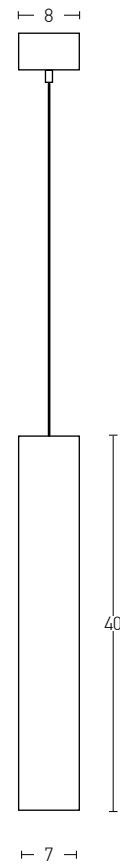

Bulb 1xE27
Power MAX 40W
Input 220-240V, 50/60Hz
Dimensions Ø: 6cm H: 15cm
Base Ø: 12cm H: 2cm
Material Marble
Special Feature 100cm Cable Adjustable
Color White Marble / **Code 17157**
Black Marble / **Code 17158**

Bulb 1xGU10 Led
Power MAX 9W
Input 220-240V, 50/60Hz
Dimensions Ø: 7cm H: 40cm
Base Ø: 8cm H: 3.5cm
Material Wood
Special Feature 150cm Fabric Cable Adjustable
Color Natural - Sandy Black / **Code 22214**