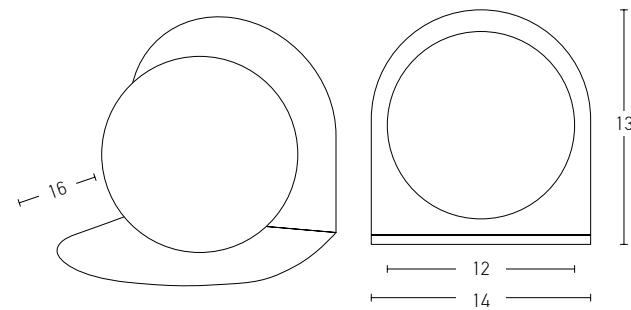

Bulb 1xG9 Led
Power MAX 7W
Input 220-240V, 50/60Hz
Dimensions L: 16cm W: 14cm H: 13cm
Material Metal - Opal Glass
Special Feature Opal Glass Ø: 12cm
Color Black Matt / **Code 20344-L**