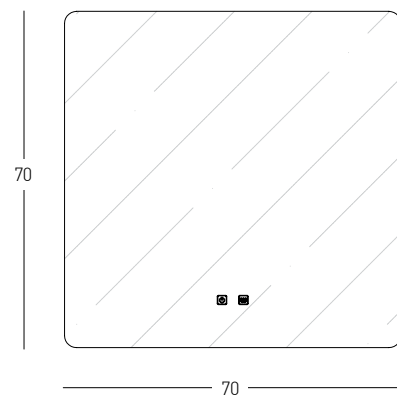

Power 40W
Input 220-240V, 50/60Hz
Color Temperature 4000K
Lumen 4300Lm
Cri 80
Dimensions L: 70cm W: 3.5cm H: 70cm
Non Dimmable ☒
Material Mirror - Aluminium
Special Feature Touch Switches
Antifog
Back Light
IP54

Color Mirror / **Code 22069**

**Anti Fog and
Back Light
Touch Switches
On the Mirror**