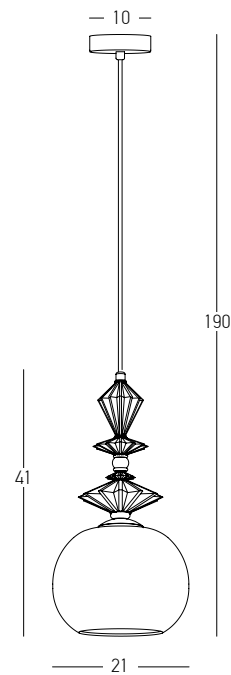

Bulb 1xE27
Power MAX 40W
Input 220-240V, 50/60Hz
Dimensions Ø: 21cm H: 41cm
Base Ø: 10cm H: 2.5cm
Opal Glass Ø: 21cm H: 16cm
Material Metal - Ceramic - Opal Glass
Special Feature 150cm Fabric Cable Adjustable
Color Antique Brass / **Code 22079**