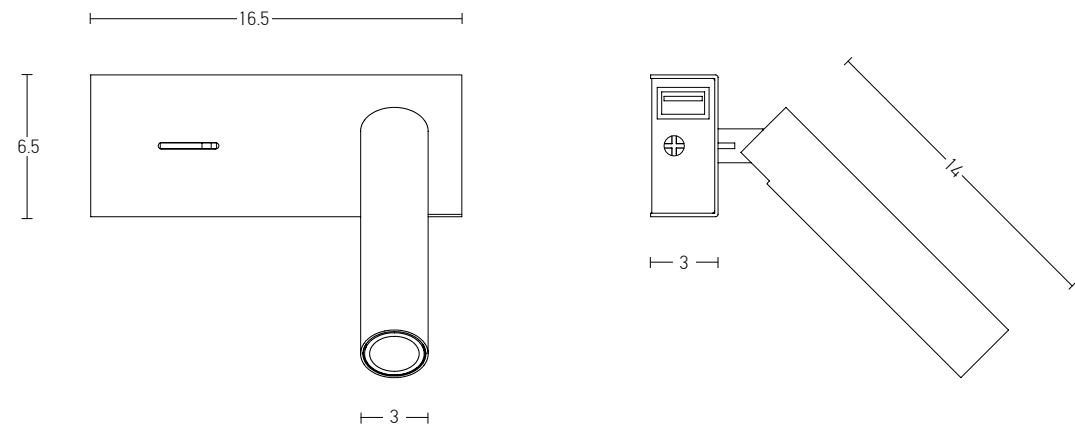

Power	3W
Input	220-240V, 50/60Hz
Color Temperature	3000K
Lumen	204Lm
Cri	80
Dimensions	L: 7-19cm W: 16.5cm H: 6.5cm
Non Dimmable	☒
Switch	On/Off
Material	Metal - Aluminum
Special Feature	USB Charger Stick Ø: 3cm L: 14cm
Color	Sandy White / Code H74
Color	Sandy Black / Code H75