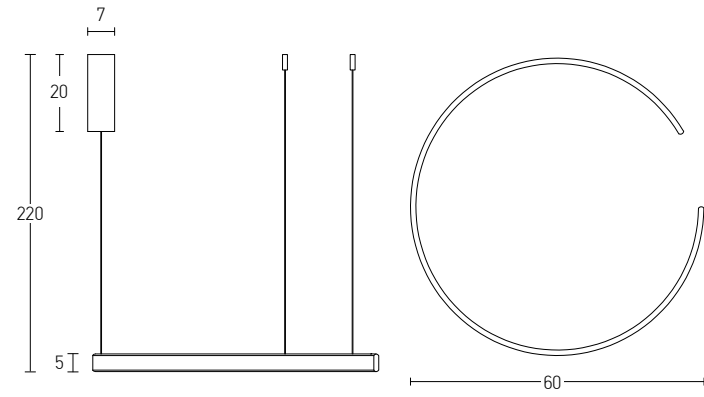

Indoor Led Lighting

Power 30W
Input 220-240V, 50/60Hz
Color Temperature 3000K
Lumen 2400Lm
Cri 80
Dimensions Ø: 60cm H: 5cm
Base Ø: 7cm H: 20cm
Dimmable Triac ☐
Material Aluminium - Silicon
Special Feature 200cm Cable Adjustable
Profile 5x1.5cm
Color Brushed Gold Matt / **Code 2010**
Color Brushed Coffee / **Code 2011**