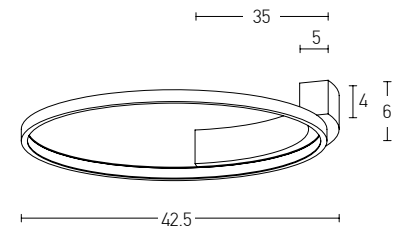

Indoor Led Lighting

Power 25W
Input 220-240V, 50/60Hz
Color Temperature 3000K
Lumen 2000Lm
Cri 80
Dimensions Ø: 42.5cm H: 6cm
Base L: 35cm W: 5cm H: 4cm
Non Dimmable ☒
Material Metal - Aluminium - Silicon
Color Sandy Black / **Code 2074**
Color Sandy White / **Code 2075**