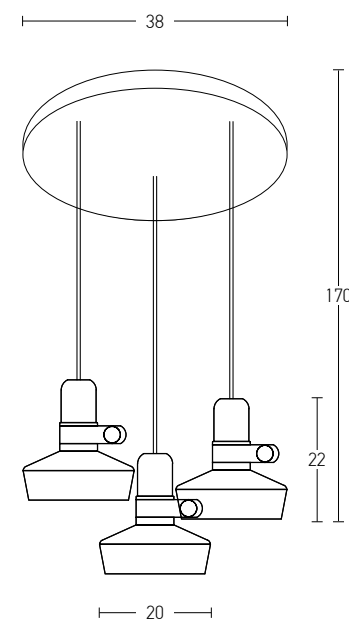

Bulb 3xE27
Power MAX 40W
Input 220-240V, 50/60Hz
Dimensions Ø: 38cm H: 170cm
Base Ø: 38cm H: 2.5cm
Material Metal - Leather - Wood
Special Feature 150cm Cable Adjustable
Color Black Matt / **Code 1994-B**
Color White Matt / **Code 1994-W**