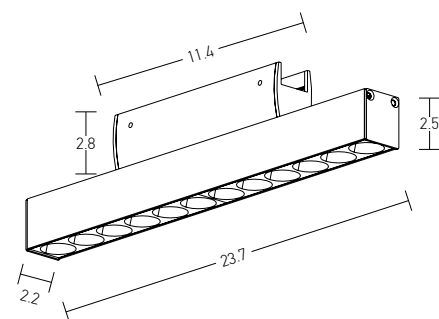

Power 9W
Input 48V
Color Temperature 3000K
Lumen 990Lm
Cri 90
Dimensions L: 23.7cm W: 2.2cm H: 2.5cm
Base W: 11.4cm H: 2.8cm L: 2.3cm
Material Aluminium - Acrylic
Color Sandy Black / **Code 20276**
OSRAM

Power 7W
Input 48V
Color Temperature 3000K
Lumen 770Lm
Cri 90
Stick Ø: 3.5cm H: 9.5cm
Base W: 11.4cm H: 2.8cm L: 2.3cm
Beam Angle 24°
Material Aluminium
Special Feature Movable
Color Sandy Black / **Code 20275**
OSRAM

LED Strip 2.5m

Power 14W/m
Input 48V
Color Temperature 3000K
Lumen 1150Lm/m
Cri 90
Length 250cm
Color Black Base / **Code 20277**
OSRAM

LED Strip 5m

Power 14W/m
Input 48V
Color Temperature 3000K
Lumen 1150Lm/m
Cri 90
Length 500cm
Color Black Base / **Code 20278**
OSRAM