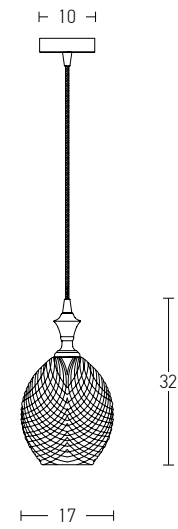

Bulb 1xE27
Power MAX 40W
Input 220-240V, 50/60Hz
Dimensions Ø: 17cm H: 32cm
Base Ø: 10cm H: 2cm
Material Metal - Glass
Special Feature 200cm Fabric Cable Adjustable
Color Chrome - Smoked Grey / **Code 1987**