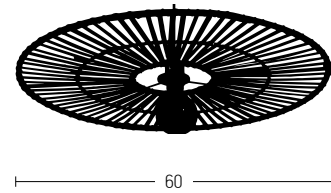

Bulb 1xE27
Power MAX 40W
Input 220-240V, 50/60Hz
Dimensions Ø: 60cm L: 8cm
Base Ø: 10cm H: 2cm
Material Metal - Bamboo
Color Black - Natural Bamboo / **Code 19252**