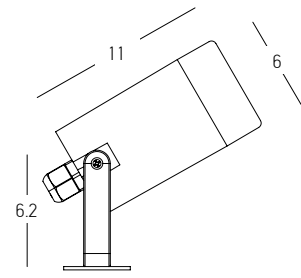

Bulb 1xGU10 Led
Power MAX 7W
Input 220-240V, 50/60Hz
IP 54
Dimensions Ø: 6cm L: 11cm H: 6.2cm
Material ABS - PC Diffuser
Special Feature Without Spike
Color Black / **Code E311**