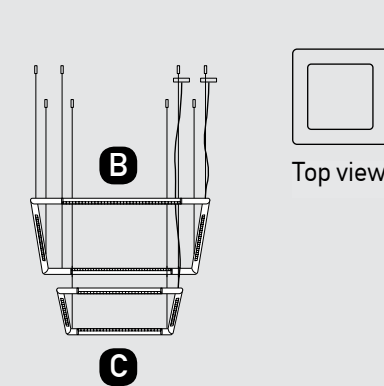

### Our Suggestion

Become an artist and make your combination  
 Use your imagination to create your masterpiece with our limitless options.

Power 49W  
 Input 220-240V, 50/60Hz  
 Color Temperature 3000K  
 Lumen 3920Lm  
 Cri 80  
 Dimensions L: 90cm W: 50cm H: 90cm  
 Base Ø: 20cm H: 6cm  
 Dimmable Triac   
 Material Aluminium - Silicon  
 Special Feature Profile Ø: 2cm L: 42cm  
 Movable Profile  
 Color Sandy Black - Gold Matt / **Code 2070**  
 Color Gold Matt / **Code 2071**