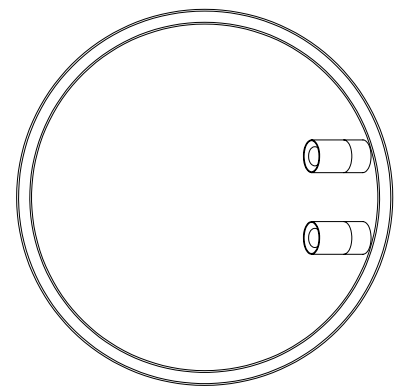

Power	61W + 2x5W
Input	220-240V, 50/60Hz
Color Temperature	3000K
Lumen	6700Lm
Cri	80
Dimensions	Ø: 50.6cm H: 10-15cm
Spots Dimension	Ø: 4.5cm L: 8cm
Dimmable Triac	○
Material	Metal - Aluminium - Silicon
Special Feature	Movable Spots
Color	White Matt - Black Matt / Code 22014
Color	White Matt / Code 22015