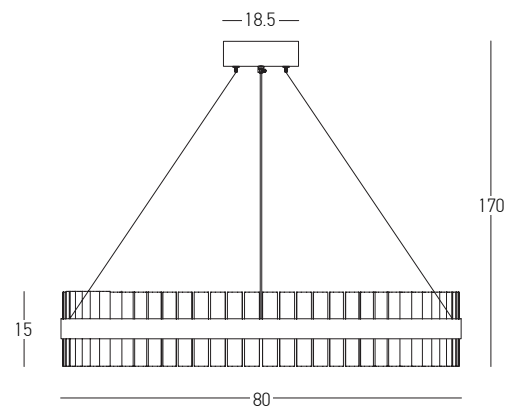

Power 56W
Input 220-240V, 50/60Hz
Color Temperature 3000K
Lumen 7220Lm
Cri 80
Dimensions Ø: 60cm H: 170cm
Base Ø: 18.5cm H: 5cm
Dimmable Triac ☐
Material Stainless Steel - Clear Glass
Special Feature 150cm Cable Adjustable
Profile 3.5x4cm
Color Gold Matt / **Code 22039**