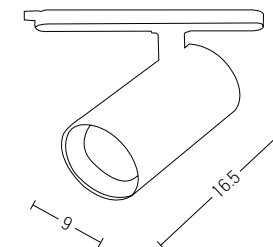

Power 38W
Input 220-240V, 50/60Hz
Lumen 3648Lm
Cri 80
Dimensions Ø: 9cm H: 16.5cm
Material Aluminium
Special Feature 3 Phase Track Light Driver on Track

Fill in your code using the following items from the table.

3 Phase Track Light			
Code	Kelvin	Body Color	Beam Angle
S065-	3 = 3000K	W = Sandy White	15 = 15°
S066-	4 = 4000K	B = Sandy Black	24 = 24°
			36 = 36°

Guide to Create your Code by Choosing : Kelvin - Body Color - Beam Angle