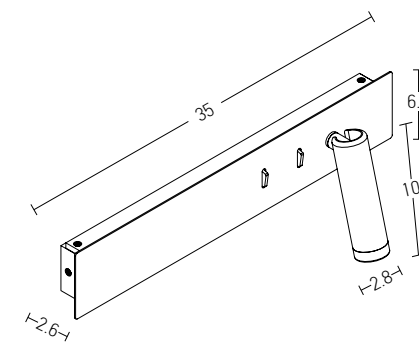

Power	3W + 5W + 5W
Input	220-240V, 50/60Hz
Color Temperature	3000K
Lumen	240+800Lm
Cri	80
Dimensions	L: 7-16cm W: 35cm H: 6.3cm
Non Dimmable	☒
Switch	2 Switch On/Off
Material	Metal - Aluminium - Acrylic
Special Feature	Up/Down Light Stick Ø: 2.8cm H: 10cm
Color	Black Matt / Code H54
Color	White Matt / Code H52