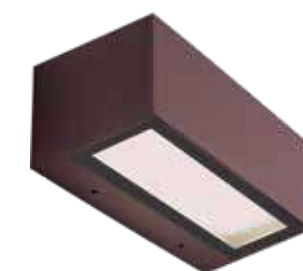

Power 2x13W
Input 220-240V, 50/60Hz
Color Temperature 3000K
Lumen 2080Lm
Cri 80
IP 65
Dimensions L: 10.6cm W: 22cm H: 9cm
Material Aluminium - Tempered Glass
Special Feature Up - Down Light
Color Dark Grey / **Code E261**
Dark Brown / **Code E262**