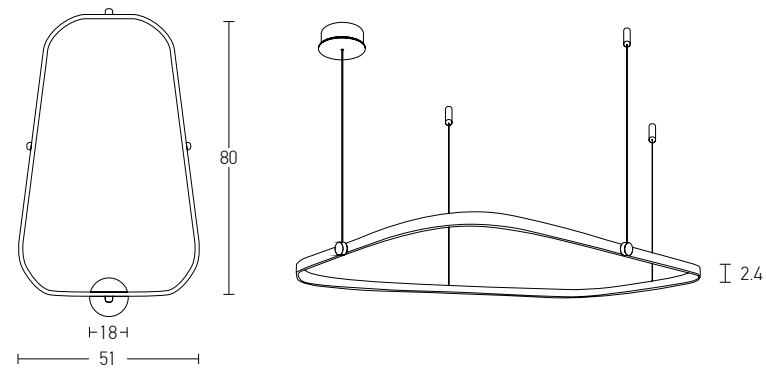

Indoor Led Lighting

Power 42W
Input 220-240V, 50/60Hz
Color Temperature 3000K
Lumen 3360Lm
Cri 80
Dimensions L: 80cm W: 51cm H: 2.4cm
Base Ø: 18cm H: 6cm
Non Dimmable ☒
Material Metal - Aluminium - Silicon
Special Feature 110cm Cable Adjustable Profile 1.5x2.4cm
Color Black Matt / **Code 17003**