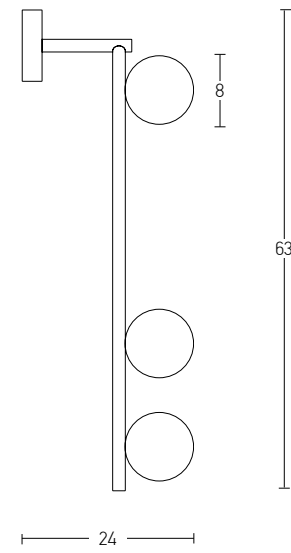

Bulb 3xG9 Led
Power MAX 9W
Input 220-240V, 50/60Hz
Dimensions L: 24cm H: 63cm
Base Ø: 10cm H: 2cm
Material Metal - Opal Glass
Special Feature Opal Glass Ø: 8cm
Color Sandy Black / **Code 18134-B**