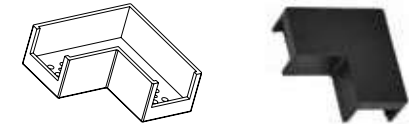

**Corner Connector for 48V Soft Track**

Dimensions L: 4.8cm W: 1.8cm H: 2.4cm  
Material Plastic

Color Black / Code 20282

**T Connector for 48V Soft Track**

Dimensions L: 7.1cm W: 1.8cm H: 2.4cm  
Material Plastic