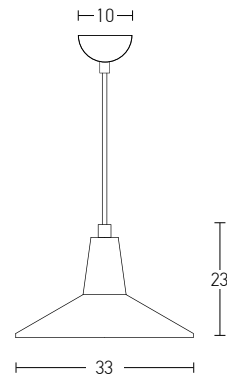

Bulb 1xE27
Power MAX 40W
Input 220-240V, 50/60Hz
Dimensions Ø: 33cm H: 23cm
Base Ø: 10cm H: 4.5cm
Material Aluminium - Wood
Special Feature 150cm Cable Adjustable
Color Black Matt / **Code 180085**