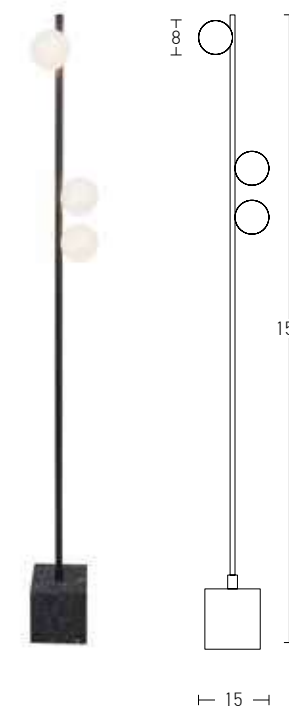

Bulb 3xG9 Led
Power MAX 9W
Input 220-240V, 50/60Hz
Dimensions H: 156cm
Base L: 15cm W: 15cm H: 15cm
Material Metal - Marble - Opal Glass
Special Feature 150cm Cable Available
Opal Glass Ø: 8cm
Color White Marble - Gold Matt / **Code 18179**
Color Black Marble - Black Matt / **Code 20362**