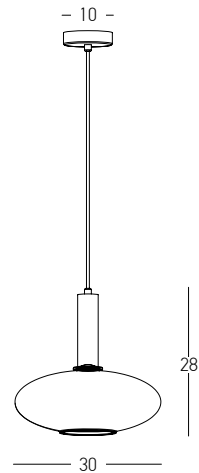

Bulb	1xE27
Power	MAX 40W
Input	220-240V, 50/60Hz
Dimensions	Ø: 25.5cm H: 26.5cm
Base	Ø: 10cm H: 2.5cm
Material	Metal - Aluminum - Dimple Glass Outside Opal Glass Inside
Special Feature	150cm Fabric Cable Adjustable
Color	Sandy Black - Green Glass / <b>Code 22033</b>
Color	Sandy Black - Blue Glass / <b>Code 22034</b>
Color	Sandy Black - Smoked Glass / <b>Code 22035</b>

Bulb 1xE27  
 Power MAX 40W  
 Input 220-240V, 50/60Hz  
 Dimensions Ø: 15cm H: 45cm  
 Base Ø: 10cm H: 2.5cm  
 Glass Ø: 15cm H: 28cm  
 Material Metal - Opal Glass  
 Special Feature 150cm Fabric Cable Adjustable  
 Color Gold Matt / **Code 22070**

Bulb 1xE27  
 Power MAX 40W  
 Input 220-240V, 50/60Hz  
 Dimensions Ø: 20cm H: 33cm  
 Base Ø: 10cm H: 2.5cm  
 Glass Ø: 20cm H: 18cm  
 Material Metal - Opal Glass  
 Special Feature 150cm Fabric Cable Adjustable  
 Color Gold Matt / **Code 22071**