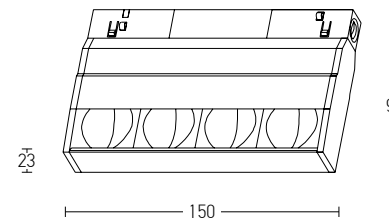

Power 10W
Input 48V
Color Temperature 3000K
Lumen 1100Lm
Cri 80
Dimensions L: 150mm W: 23mm H: 95mm
Beam Angle Asymmetric 50°
DALI Dimmable ☉
Material Aluminium - Acrylic
Color Sandy Black / **Code 2092-D**
OSRAM

Power 10W
Input 48V
Color Temperature 3000K
Lumen 1100Lm
Cri 80
Dimensions L: 150mm W: 23mm H: 95mm
Beam Angle Asymmetric 50°
Non Dimmable ☒
Material Aluminium - Acrylic
Color Sandy Black / **Code 2092**
OSRAM