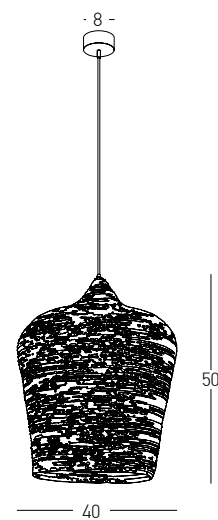

Bulb 1xE27 Led
Power MAX 20W
Input 220-240V, 50/60Hz
Dimensions Ø: 45cm H: 50cm
Base Ø: 8cm H: 3.5cm
Material Metal - Braided Wheat
Special Feature 200cm Black Fabric Cable Adjustable
Color Natural - Sandy Black / **Code 22161**

Bulb 1xE27 Led
Power MAX 20W
Input 220-240V, 50/60Hz
Dimensions Ø: 40cm H: 50cm
Base Ø: 8cm H: 3.5cm
Material Metal - Braided Wheat
Special Feature 200cm Black Fabric Cable Adjustable
Color Natural - Sandy Black / **Code 22162**

Bulb 1xE27 Led
Power MAX 20W
Input 220-240V, 50/60Hz
Dimensions Ø: 108cm H: 35cm
Base Ø: 8cm H: 3.5cm
Material Metal - Braided Wheat
Special Feature 200cm Black Fabric Cable Adjustable
Color Natural - Sandy Black / **Code 22169**