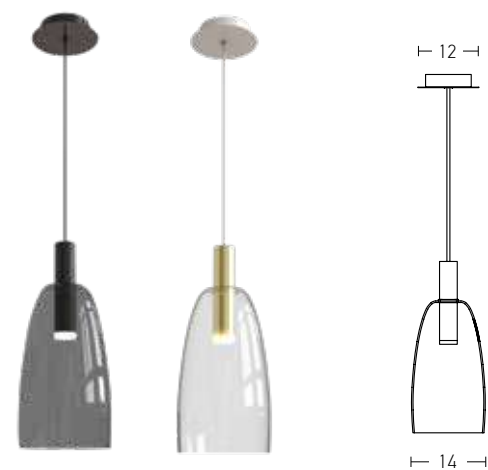

Power 5W
Input 220-240V, 50/60Hz
Color Temperature 3000K
Lumen 450Lm
Cri 80
Dimensions Ø: 14cm H: 35cm
Base Ø: 12cm H: 2.5cm
Non Dimmable ☒
Material Aluminium - Glass - Acrylic
Special Feature 150cm Cable Adjustable
Color Gold Matt - Clear Glass / **Code 1966**
Color Black Matt - Smoked Grey / **Code 1965**

Suggested Trimless Canopy **Code 20144**