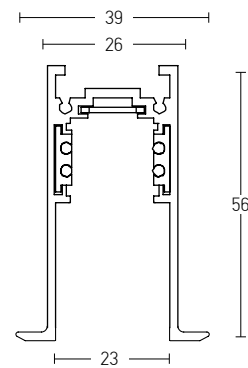

Straight Mechanic Connector  
Material Aluminium  
**Code 2097-B**

RECESSED Track : 1m / 2m / 3m

CORNER 90° (c1)  
Vertical Plane

CORNER 90° (c2)  
Horizontal Plane

SURFACE SHORT Track : 1m / 2m / 3m

CORNER 90° (c1)  
Vertical Plane