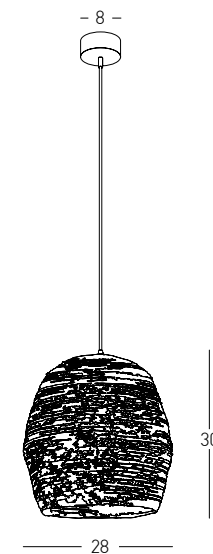

Bulb 1xE27 Led
Power MAX 20W
Input 220-240V, 50/60Hz
Dimensions Ø: 25cm H: 30cm
Base Ø: 8cm H: 3.5cm
Material Metal - Braided Wheat
Special Feature 200cm Black Fabric Cable Adjustable
Color Natural - Sandy Black / **Code 22165**