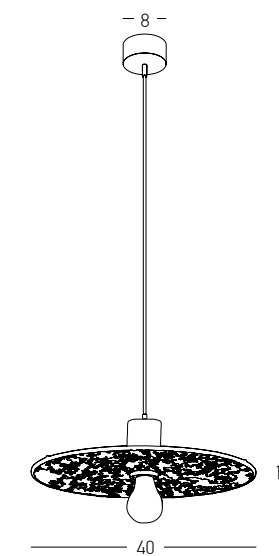

Bulb 1xE27 Led
Power MAX 20W
Input 220-240V, 50/60Hz
Dimensions Ø: 40cm H: 10cm
Base Ø: 8cm H: 3.5cm
Material Metal - Bush
Special Feature 200cm Black Fabric Cable Adjustable
Color Natural - Sandy Black / **Code 22173**