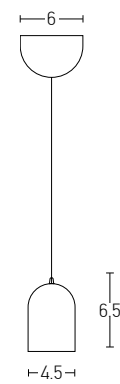

Bulb 1xE27
Power MAX 40W
Input 220-240V, 50/60Hz
Dimensions Ø: 4.5cm H: 6.5cm
Base Ø: 6cm H: 4cm
Material Metal
Special Feature 150cm Cable Adjustable
Color Black Matt / **Code 14108-B**

Suggested Trimless Canopy **Code 20144**