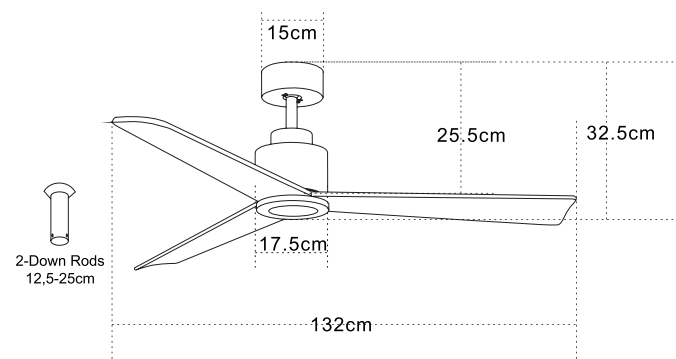

Indoor Ceiling Fans

Led Light Source Without Light
Input 220-240V, 50/60Hz
dB 23
Dimensions 52" Ø: 132cm H: 32.5-45cm
Air Flow 175.3m³ min
Night Mode Time Setting 1h / 2h / 4h / 8h
Material Metal - Wood
Special Feature 2 Down Rods 12.5-25cm
Summer Function
Motor Feature AC Motor 57W
3 Speeds
Color Black Matt - Cherry Wood Blades / **Code 19136**