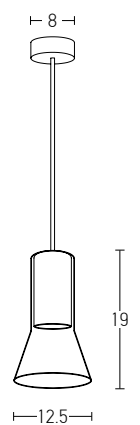

Bulb 1xGU10 Led
Power MAX 9W
Input 220-240V, 50/60Hz
Dimensions Ø: 12.5cm H: 19cm
Base Ø: 8cm H: 2.5cm
Material Metal - Aluminium - Glass
Special Feature 200cm Fabric Cable Adjustable
Color Light Yellow - Sandy Black / **Code 19122**
Color Light Blue - Sandy Black / **Code 19121**