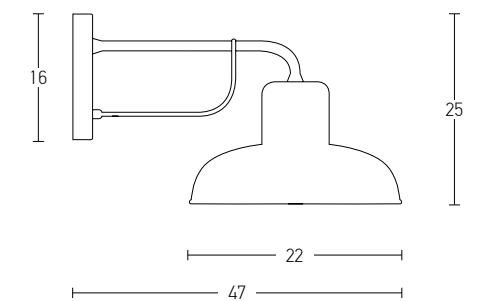

Bulb 1xE27
Power MAX 40W
Input 220-240V, 50/60Hz
Dimensions Ø: 22cm L: 47cm H: 25cm
Base L: 2.5cm W: 8cm H: 16cm
Material Metal
Color Painted Bronze / **Code 22190**