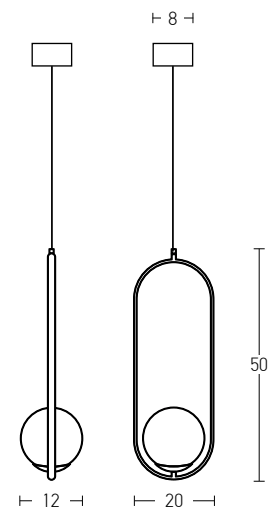

Bulb 1xG9 Led
Power MAX 9W
Input 220-240V, 50/60Hz
Dimensions W: 20cm H: 50cm
Base Ø: 8cm H: 3.5cm
Material Metal - Opal Glass
Special Feature 150cm Cable Adjustable
Opal Glass Ø: 12cm
Color Bronze / **Code 18142-BR**

Bulb 1xG9 Led
Power MAX 9W
Input 220-240V, 50/60Hz
Dimensions W: 11cm H: 23cm
Base Ø: 8cm H: 3.5cm
Material Metal - Opal Glass
Special Feature 150cm Cable Adjustable
Opal Glass Ø: 8cm
Color Bronze / **Code 18143**

Bulb 1xG9 Led
Power MAX 9W
Input 220-240V, 50/60Hz
Dimensions Ø: 21cm L: 12cm
Material Metal - Opal Glass
Special Feature Opal Glass Ø: 8cm
Color Gold Matt / **Code 19216**