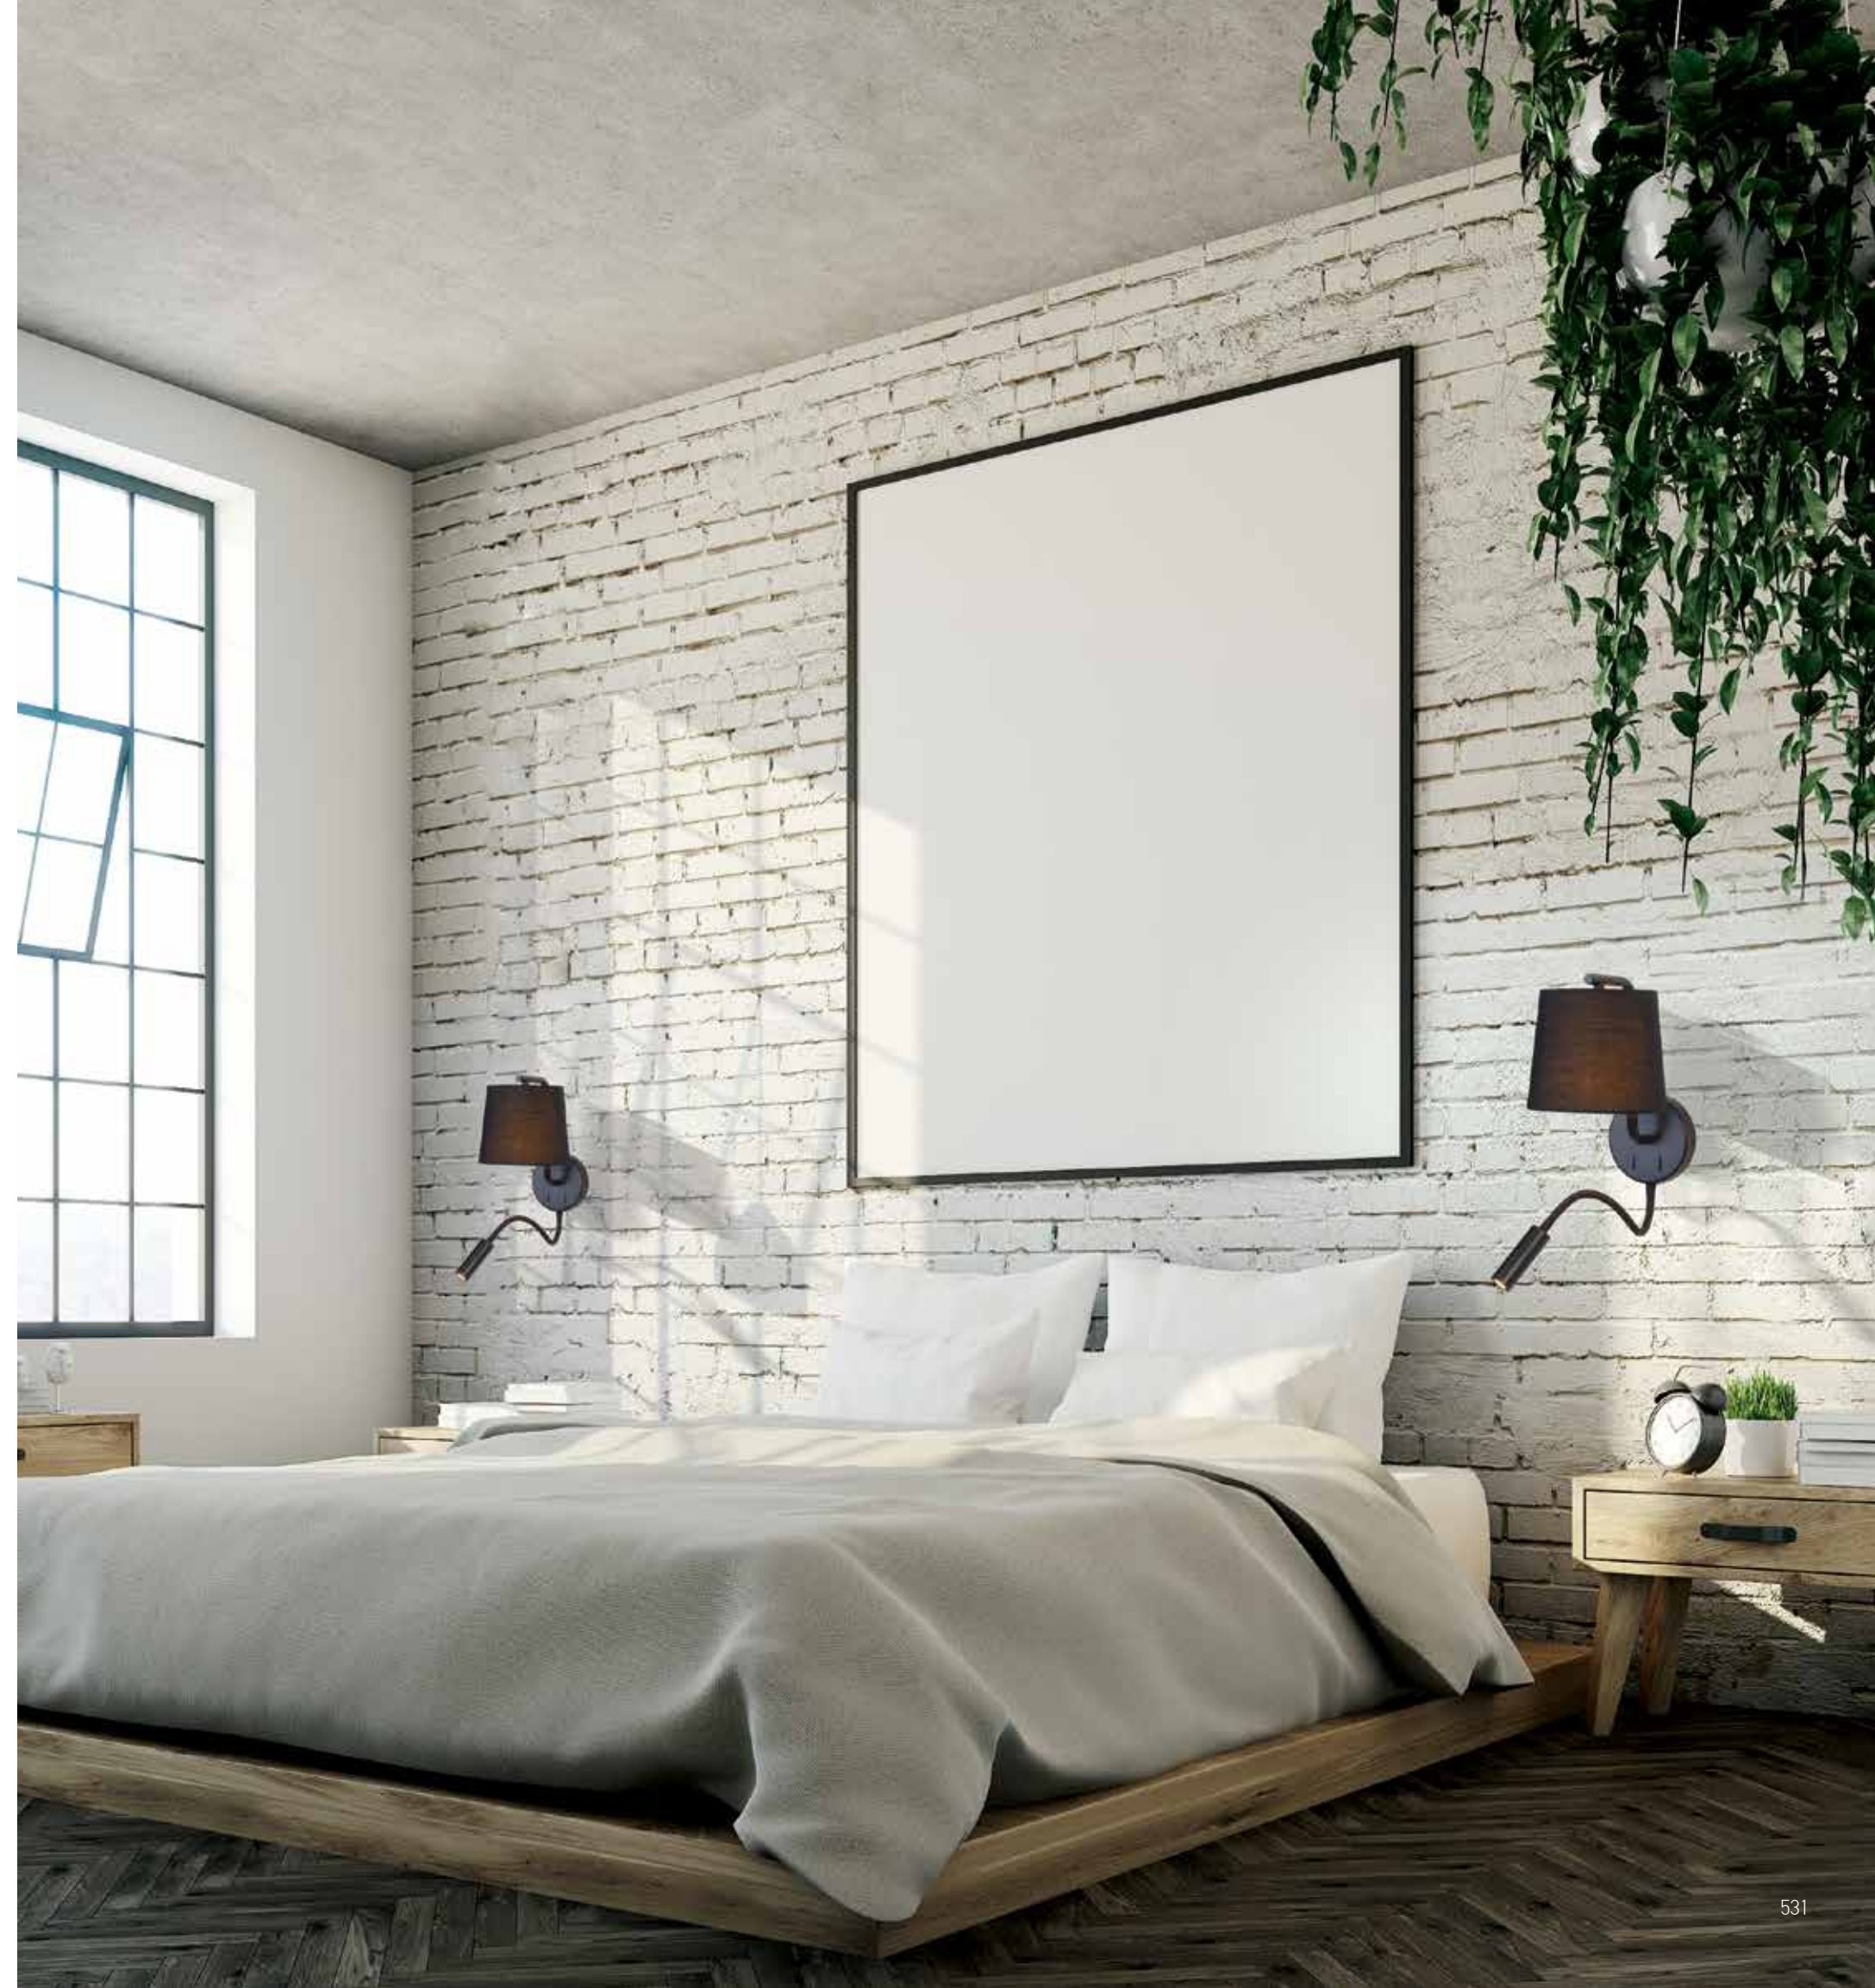

Led 3W
Bulb 1xE27
Power MAX 40W
Input 220-240V, 50/60Hz
Color Temperature 3000K
Lumen 240Lm
Cri 80
Dimensions L: 14.5-20cm W: 20cm H: 20cm
Non Dimmable ☒
Switch 2 On/Off
Material Metal - Aluminium - Fabric Shade
Special Feature USB Charger
Shade L: 12cm W: 20cm H: 11cm
Stick Ø: 2.8cm H: 8.5cm
Color Black Matt / **Code H59**