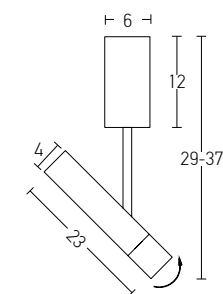

Power 4W
Input 220-240V, 50/60Hz
Color Temperature 3000K
Lumen 300Lm
Cri 80
Dimensions L: 23cm W: 6cm H: 29-37cm
Base Ø: 6cm H: 12cm
Spot Dimension Ø: 4cm L: 23cm
Non Dimmable ☐
Material Metal - Aluminium
Beam Angle 40°
Special Feature Movable Spot

Color Sandy Black - Gold / **Code 22028**