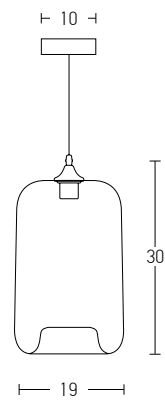

Bulb 1xE27
Power MAX 40W
Input 220-240V, 50/60Hz
Dimensions Ø: 19cm H: 30cm
Base Ø: 10cm H: 2.5cm
Material Glass
Special Feature 150cm Cable Adjustable
Color Smoked Grey / **Code 14101**