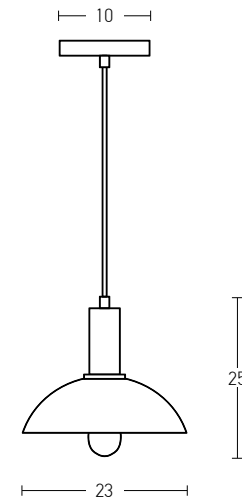

Bulb 1xE27
Power MAX 40W
Input 220-240V, 50/60Hz
Dimensions Ø: 23cm H: 25cm
Base Ø: 10cm H: 2cm
Material Aluminium
Special Feature 150cm Cable Adjustable
Color Black Matt - White Matt / **Code 180052**