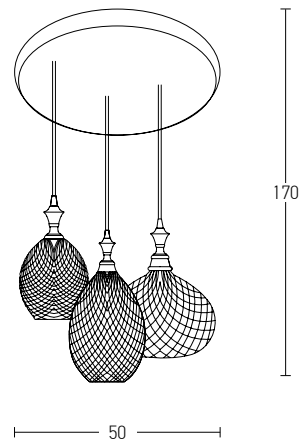

Bulb 4xE27
Power MAX 40W
Input 220-240V, 50/60Hz
Dimensions L: 105cm H: 170cm
Base L: 105cm W: 6.5cm H: 2.7cm
Material Metal - Glass
Special Feature 120cm Fabric Cable Adjustable
Color Black Matt - Smoked Grey / **Code 19240**

Bulb 3xE27
Power MAX 40W
Input 220-240V, 50/60Hz
Dimensions Ø: 50cm H: 170cm
Base Ø: 50cm H: 3cm
Material Metal - Glass
Special Feature 120cm Fabric Cable Adjustable
Color Black Matt - Smoked Grey / **Code 19241**