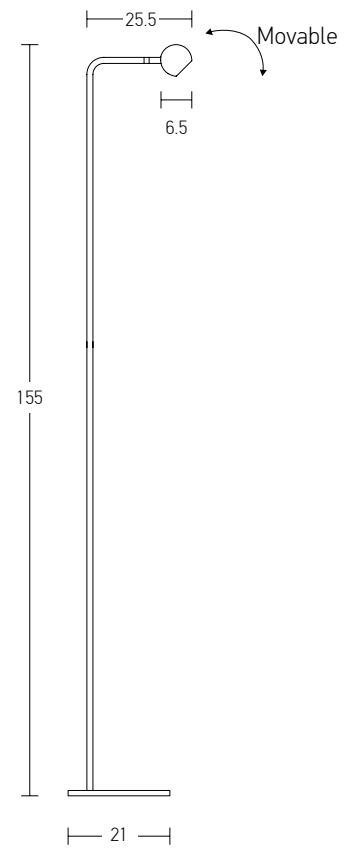

Power 5W
Input 220-240V, 50/60Hz
Color Temperature 3000K
Lumen 400Lm
Cri 80
Dimensions Ø: 21cm H: 155cm
Base Ø: 21cm H: 1cm
Non Dimmable ☒
Material Metal - Aluminium
Special Feature 150cm Cable Available
Lamp Ø: 6.5cm
Movable
Color Sandy Black / **Code 20109**