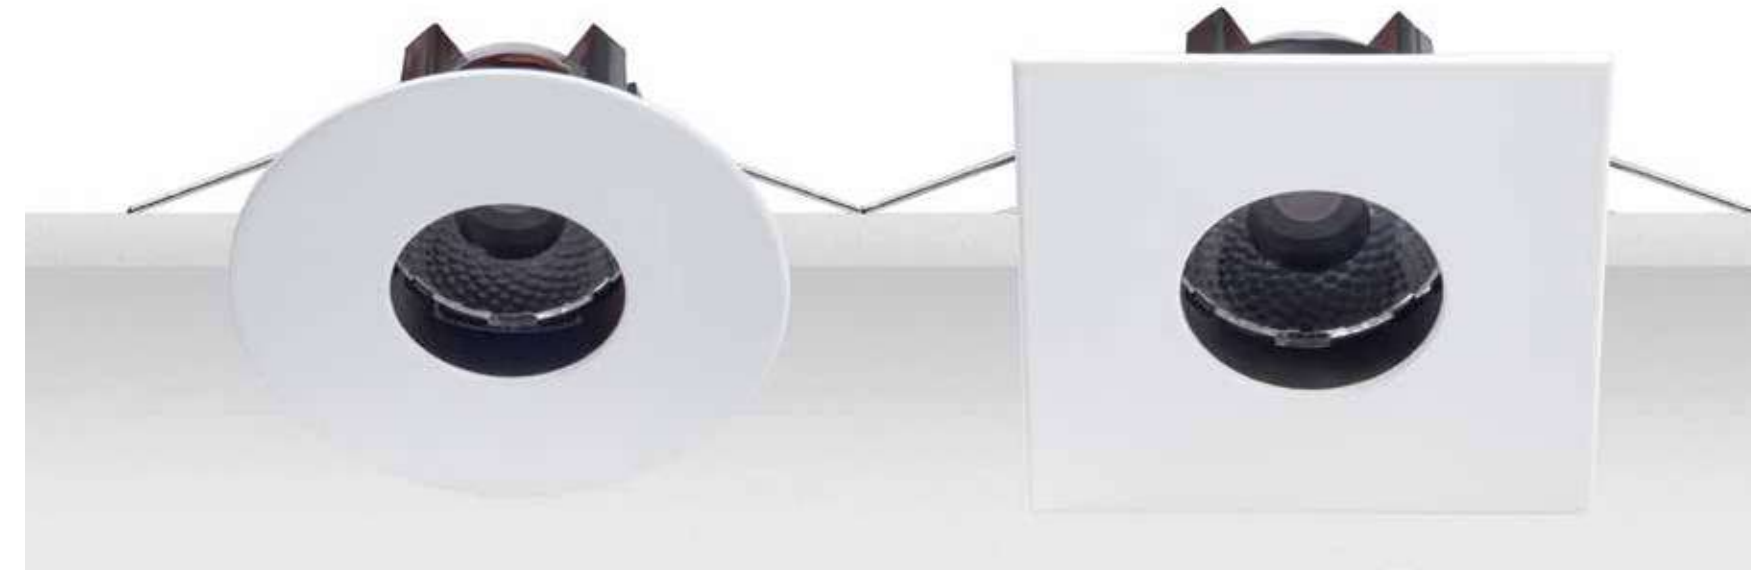

Bulb 1xGU10
Power MAX 50W
Input 220-240V, 50/60Hz
Dimensions Ø: 9cm H: 4cm
Cutting Hole Ø: 8cm
Material Aluminium
Depth Required JT: 10cm
Special Feature GU10 Lampholder Included
Movable
Color White - Black / **Code S060**

Bulb 1xGU10
Power MAX 50W
Input 220-240V, 50/60Hz
Dimensions L: 8.4cm W: 8.4cm H: 4cm
Cutting Hole Ø: 7.6cm
Material Aluminium
Depth Required JT: 10cm
Special Feature GU10 Lampholder Included
Movable
Color White - Black / **Code S061**