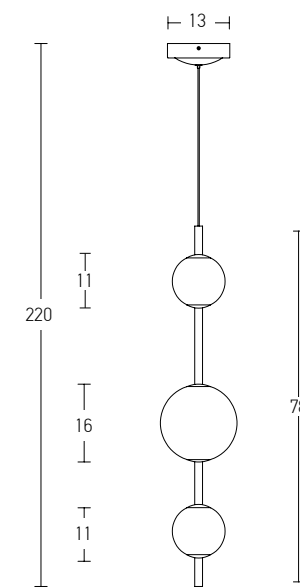

Power 12W
Input 220-240V, 50/60Hz
Color Temperature 3000K
Lumen 960Lm
Cri 80
Dimensions Ø: 16cm H: 78cm
Non Dimmable ☒
Material Metal - Opal Glass
Special Feature 140cm Cable Adjustable
Glass Ø: 16cm | Ø: 11cm
Color Black Matt / **Code 20132**