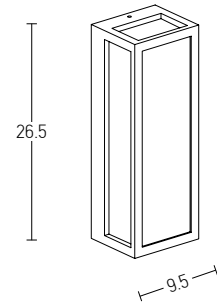

Power 9W LED
Input 220-240V, 50/60Hz
Color Temperature 3000K
Lumen 800Lm
Cri 80
IP 65
Dimensions L: 9cm W: 9.5cm H: 26.5cm
Material Aluminum - PC Diffuser
Color Graphite / **Code E202**