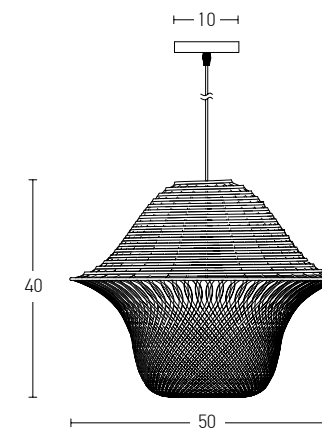

Bulb 1xE27
Power MAX 15W
Input 220-240V, 50/60Hz
Dimensions Ø: 50cm H: 40cm
Base Ø: 10cm H: 2cm
Material Metal - Rattan
Special Feature 200cm Cable Adjustable
Color Black / **Code 20153**