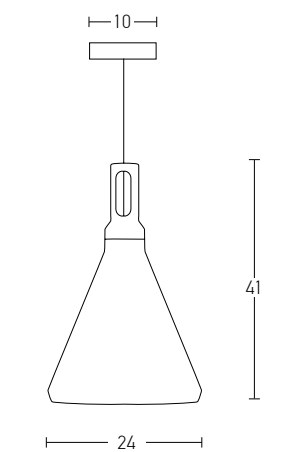

Bulb 1xE27
Power MAX 40W
Input 220-240V, 50/60Hz
Dimensions Ø: 24cm H: 41cm
Base Ø: 10cm H: 2cm
Material Metal - Aluminium - Wood
Special Feature 150cm Cable Adjustable
Color White Matt / **Code 1513-W**