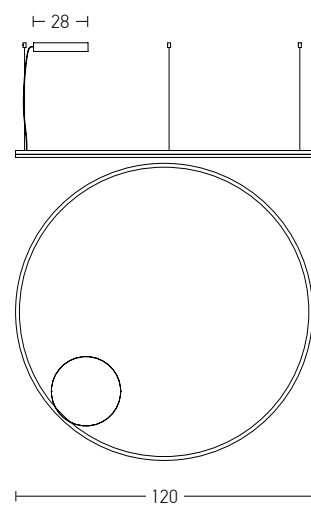

Power 84W
Input 220-240V, 50/60Hz
Color Temperature 3000K
Lumen 6720Lm
Cri 80
Dimensions Ø: 120cm H: 200cm
Base Ø: 28cm H: 5cm
Dimmable Triac ☐
Material Aluminium - Acrylic
Special Feature 200cm Cable Adjustable
Color Black Matt / **Code 20264**
Color White Matt / **Code 20265**
Color Gold Matt / **Code 22241**