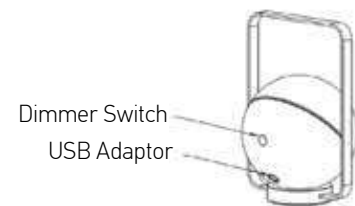

Power 2W
Input 220-240V, 50/60Hz
Color Temperature 2700K
Lumen 99Lm
Cri 80
IP 54
Dimensions W: 33.8cm H: 111cm
Base Ø: 24cm
3 Steps Dimming 25%, 50%, 100%
Duration 20h, 10h, 5h
Material Aluminum - PC Difusser
Special Feature Ball Ø: 18cm
Portable Floor Lamp
USB Cable & Adaptor Included

Color Black / **Code E232**