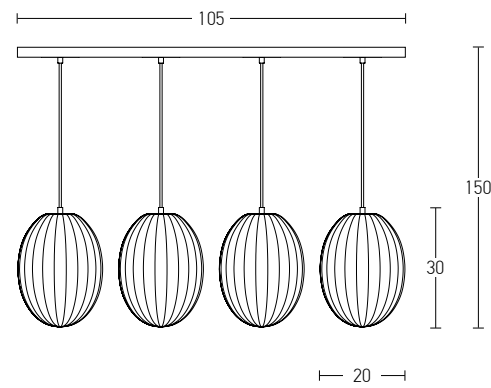

Bulb 1xE14
Power MAX 15W
Input 220-240V, 50/60Hz
Dimensions Ø: 20cm H: 30cm
Base Ø: 10cm H: 2cm
Material Metal - Glass
Special Feature 200cm Cable Adjustable
Color Champagne - Chrome / **Code 1982**
Color White - Chrome / **Code 1980**
Color Smoked Grey - Chrome / **Code 1981**

Bulb 4xE14
Power MAX 15W
Input 220-240V, 50/60Hz
Dimensions L: 105cm W: 20cm H: 150cm
Base L: 105cm W: 6.5cm H: 2.7cm
Material Metal - Glass
Special Feature 120cm Cable Adjustable
Color Black Matt - Smoked Grey / **Code 19243**