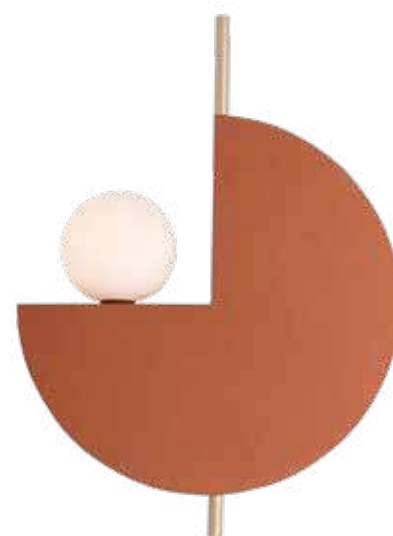

Terracotta
Painted Gold