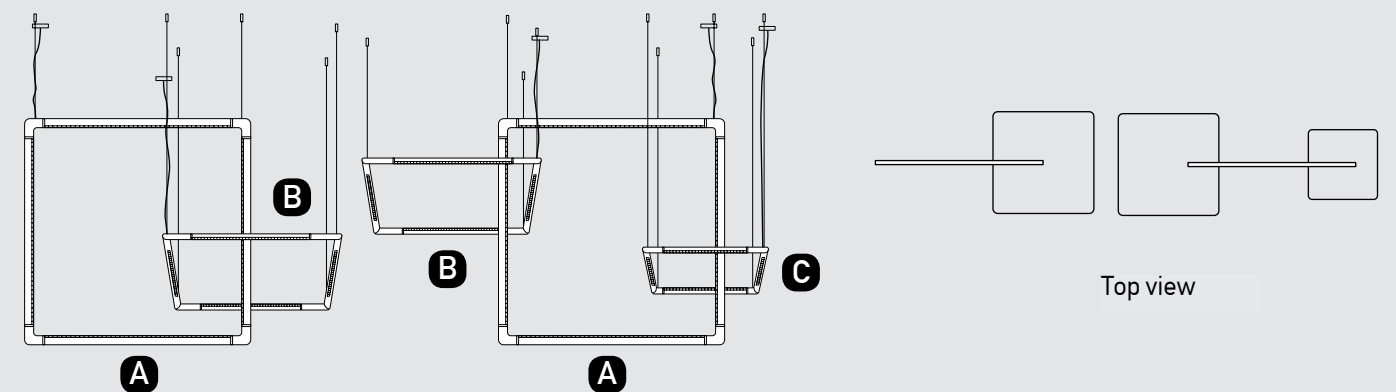

### Our Suggestion

Become an artist and make your combination  
 Use your imagination to create your masterpiece with our limitless options.

Power 49W  
 Input 220-240V, 50/60Hz  
 Color Temperature 3000K  
 Lumen 3920Lm  
 Cri 80  
 Dimensions L: 90cm W: 50cm H: 90cm  
 Base Ø: 20cm H: 6cm  
 Dimmable Triac   
 Material Aluminium - Silicon  
 Special Feature Profile Ø: 2cm L: 42cm  
 Movable Profile  
 Color Sandy Black - Gold Matt / **Code 2070**  
 Color Gold Matt / **Code 2071**