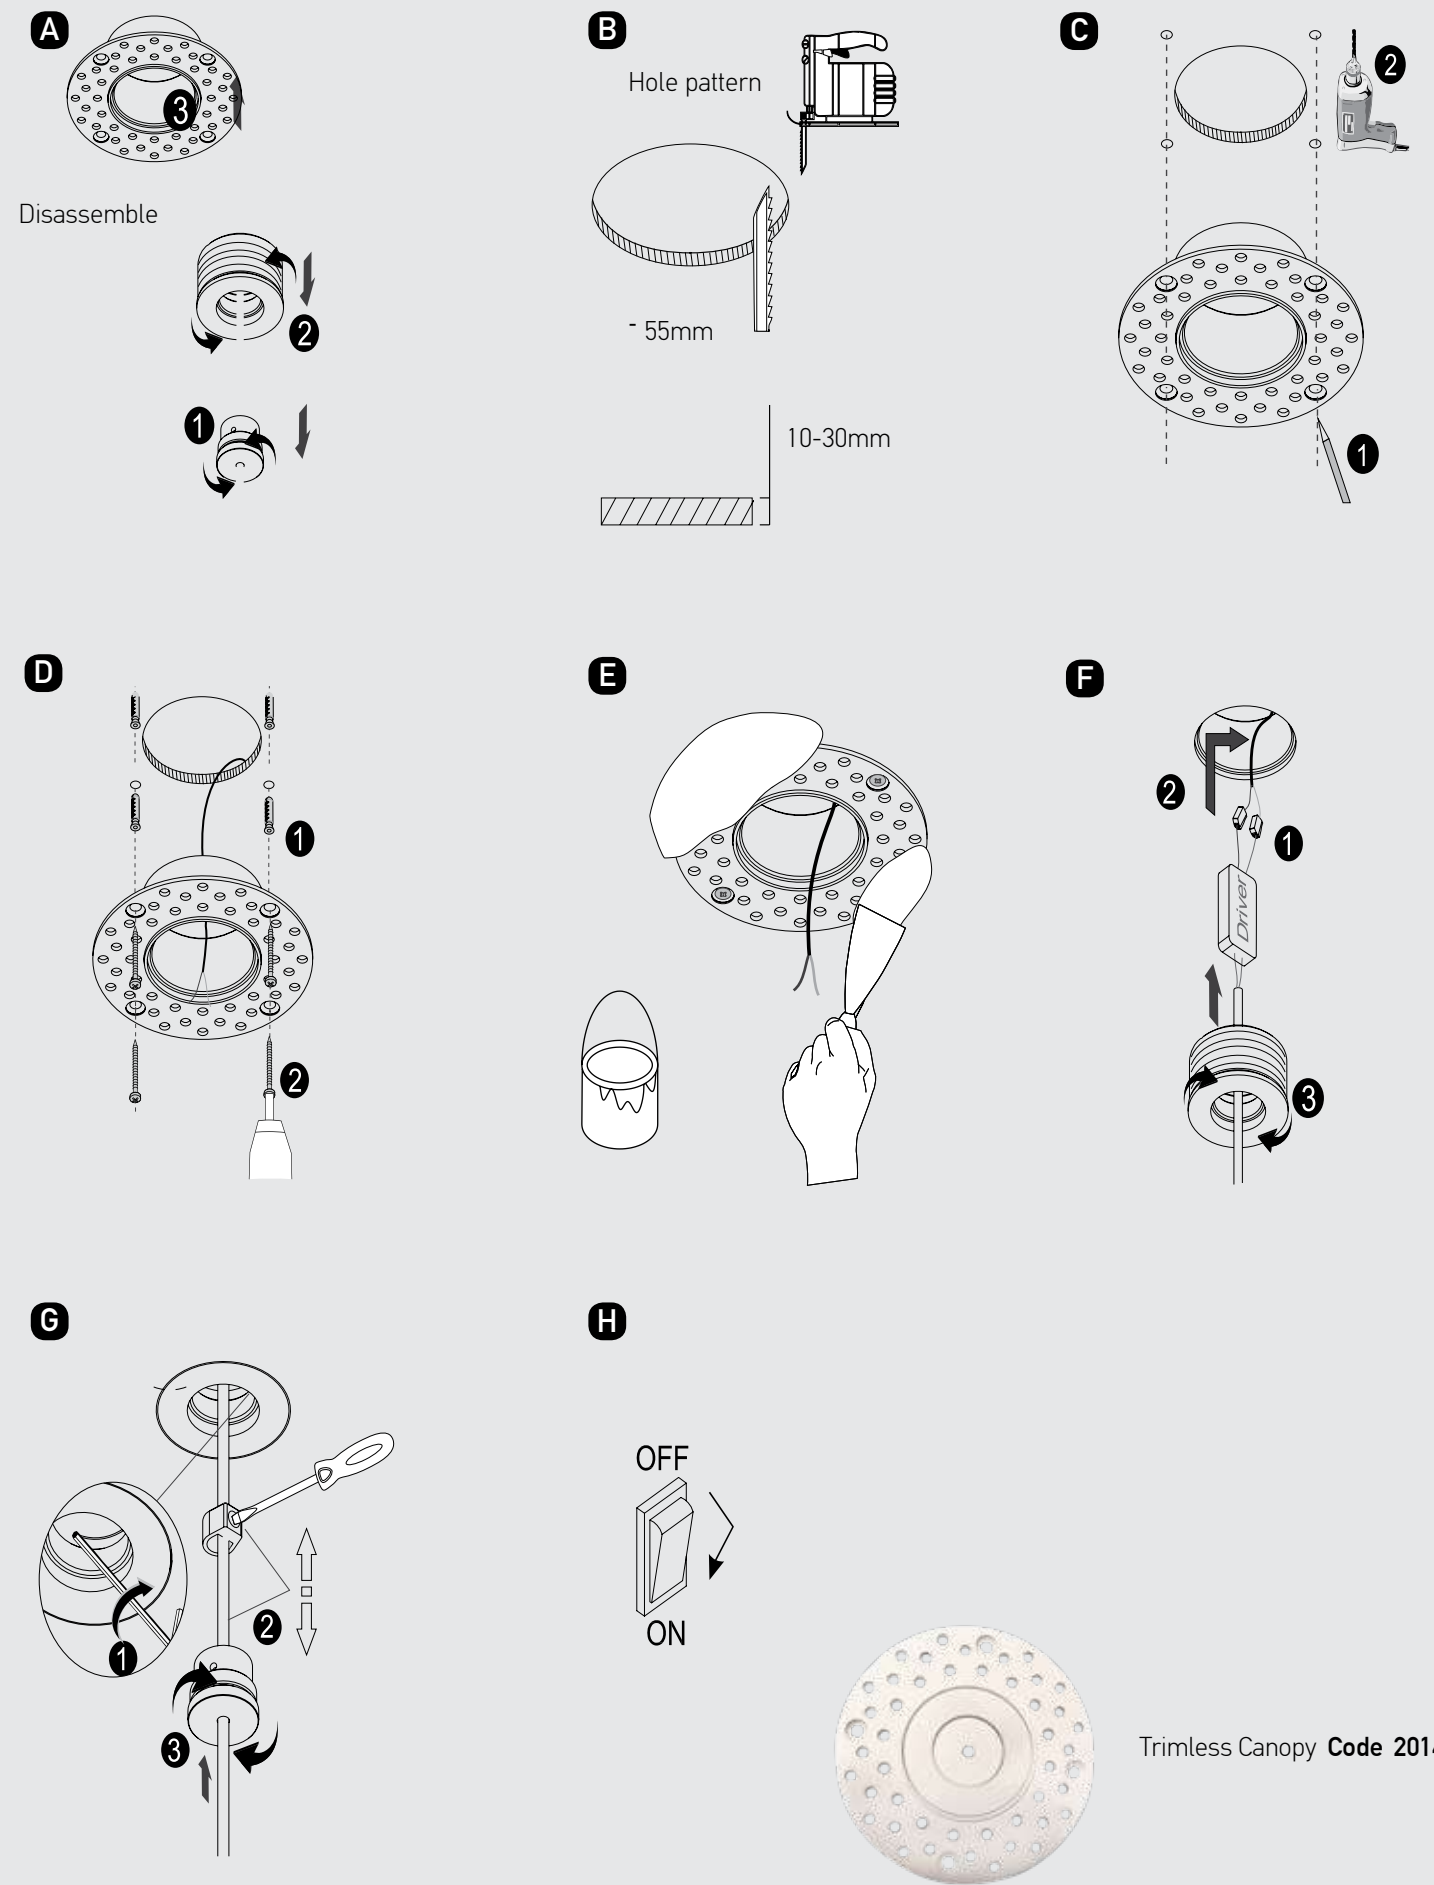

## Installation Manual

Trimless Canopy **Code 20144**

Bulb 1xGU10  
 Power MAX 50W  
 Input 220-240V, 50/60Hz  
 Dimensions Ø: 6.8cm H: 5.7cm  
 Cutting Hole Ø: 6.2cm  
 Material Aluminium  
 Depth Required  $\text{J}\text{T}$ : 10cm  
 Special Feature GU10 Lampholder Included  
 Color Sandy White - Black / **Code Z10105-D9**