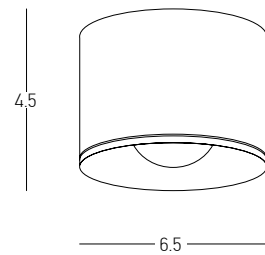

Power 8W
Input 220-240V, 50/60Hz
Color Temperature 3000K
Lumen 720Lm
Cri 80
IP 54
Dimensions Ø: 6.5cm H: 4.5cm
Beam Angle 120°
Material Aluminium
Color Sandy Black / **Code S133**
Color Sandy White / **Code S134**