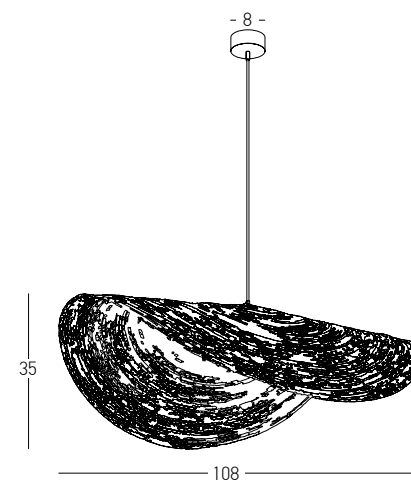

Bulb 1xE27 Led
Power MAX 20W
Input 220-240V, 50/60Hz
Dimensions Ø: 45cm H: 50cm
Base Ø: 8cm H: 3.5cm
Material Metal - Braided Wheat
Special Feature 200cm Black Fabric Cable Adjustable
Color Natural - Sandy Black / **Code 22161**

Bulb 1xE27 Led
Power MAX 20W
Input 220-240V, 50/60Hz
Dimensions Ø: 40cm H: 50cm
Base Ø: 8cm H: 3.5cm
Material Metal - Braided Wheat
Special Feature 200cm Black Fabric Cable Adjustable
Color Natural - Sandy Black / **Code 22162**

Bulb 1xE27 Led
Power MAX 20W
Input 220-240V, 50/60Hz
Dimensions Ø: 108cm H: 35cm
Base Ø: 8cm H: 3.5cm
Material Metal - Braided Wheat
Special Feature 200cm Black Fabric Cable Adjustable
Color Natural - Sandy Black / **Code 22169**