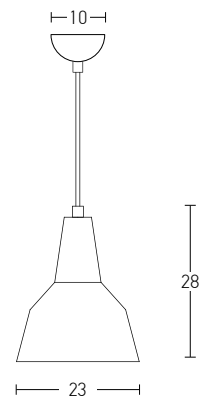

Bulb 1xE27
Power MAX 40W
Input 220-240V, 50/60Hz
Dimensions Ø: 23cm H: 28cm
Base Ø: 10cm H: 4.5cm
Material Aluminium - Wood
Special Feature 150cm Cable Adjustable
Color Black Matt / **Code 180088**