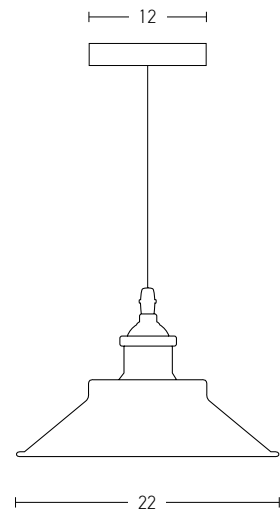

Indoor Lighting | Metal Collection

Bulb 1xE27
Power MAX 40W
Input 220-240V, 50/60Hz
Dimensions Ø: 22cm H: 14cm
Base Ø: 12cm H: 2cm
Material Metal
Special Feature 150cm Cable Adjustable
Color Black Matt - Bronze / **Code 1464**