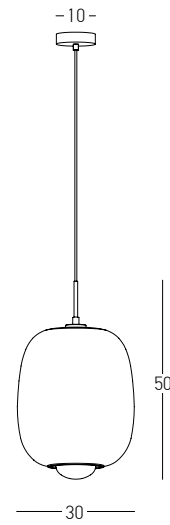

Bulb 1xG9 Led
Power MAX 7W
Input 220-240V, 50/60Hz
Dimensions Ø: 30cm H: 50cm
Base Ø: 10cm H: 2.5cm
Glass Ø: 30cm H: 34cm
Opal Glass Ø: 10.5cm H: 13.5cm
Material Metal - Clear Glass Outside
Opal Glass Inside
Special Feature 150cm Cable Adjustable
Color Clear Glass - Gold Matt / **Code 22057**