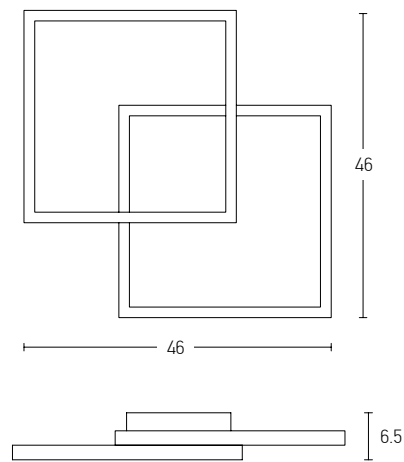

Power 42W
Input 220-240V, 50/60Hz
Color Temperature 3000K
Lumen 3360Lm
Cri 80
Dimensions L: 56cm W: 56cm H: 8.5cm
Base L: 14cm W: 14cm H: 8.5cm
Dimmable Triac ☐
Material Aluminium - Acrylic
Special Feature Profile 2x1.7cm
Color Sandy Black / **Code 2023**
Color Sandy White / **Code 2024**
Color Gold Matt / **Code 2025**

Power 25W
Input 220-240V, 50/60Hz
Color Temperature 3000K
Lumen 2000Lm
Cri 80
Dimensions L: 46cm W: 46cm H: 6.5cm
Base L: 14cm W: 14cm H: 6.5cm
Dimmable Triac ☐
Material Aluminium - Acrylic
Special Feature Profile 2x1.7cm
Color Sandy Black / **Code 2026**
Color Sandy White / **Code 2027**
Color Gold Matt / **Code 2028**