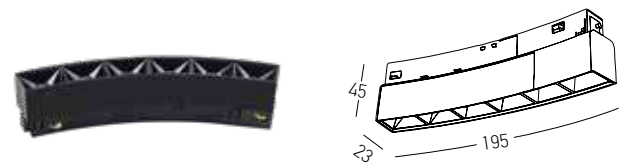

Lights for 22097 - 22098 Tracks

Power 8W
Input 48V
Color Temperature 3000K
Lumen 780Lm
Cri 80
Dimensions Curved: 900mm L: 195mm W: 23mm H: 45mm
Beam Angle 36°
DALI Dimmable ☐
Material Aluminium - Acrylic
Color Sandy Black / **Code 22099**