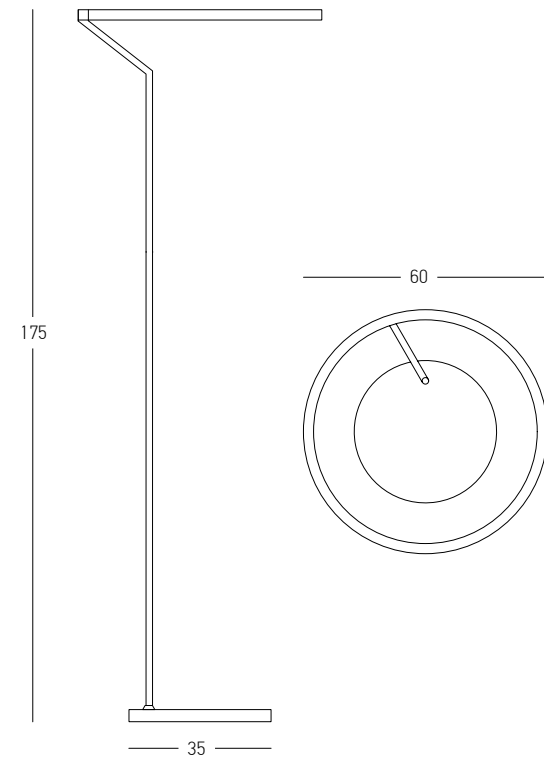

Power 30W
Input 220-240V, 50/60Hz
Color Temperature 3000K
Lumen 2392Lm
Cri 80
Dimensions Ø: 60cm H: 175cm
Base Ø: 35cm H: 3cm
Non Dimmable ☒
Material Metal - Aluminium - Acrylic
Special Feature Profile 2.2 x 2.2cm
Color Sandy Black / **Code 22038**