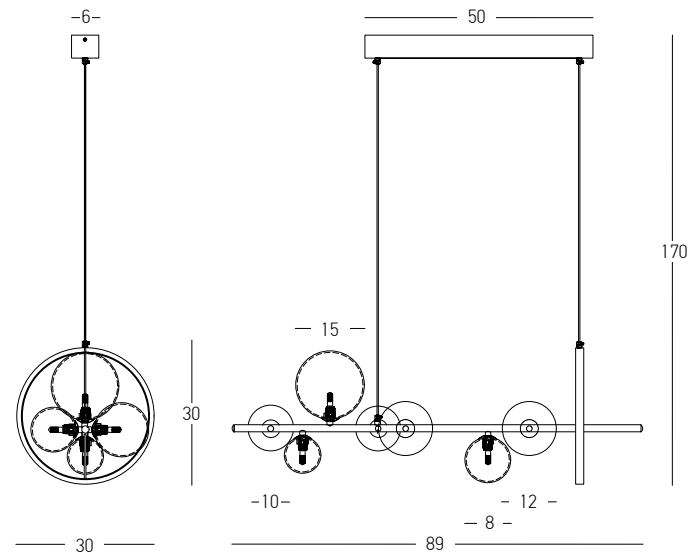

LED	14W
Bulb	7xG9 LED
Power	MAX 7W
Input	220-240V, 50/60Hz
Color Temperature	3000K
Lumen	1900Lm
Cri	80
Dimensions	L: 89cm W: 30cm H: 30cm
Base	L: 50cm W: 6cm H: 3.5cm
Dimmable Triac	☉
Material	Metal - Aluminum - Glass - Silicon
Clear Glass	Ø: 15cm | Ø: 12cm | Ø: 10cm | Ø: 8cm
Special Feature	140cm Cable Adjustable Profile 2x1cm
Color	Sandy Black / Code 22063