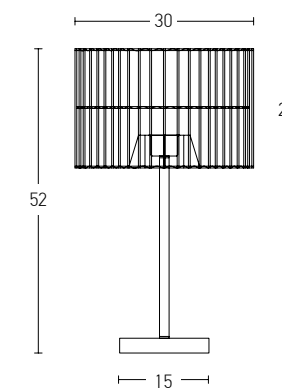

Bulb
Power
Input
Dimensions
Base
Material
Special Feature

1xE27
MAX 40W
220-240V, 50/60Hz
Ø: 30cm H: 52cm
Ø: 15cm H: 2cm
Metal - Rattan
120cm Cable Available
Shade Ø: 30cm H: 20cm

Color

Black / **Code 20238**