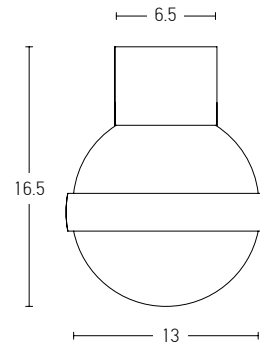

Indoor Led Lighting

Power	5.6W
Input	220-240V, 50/60Hz
Color Temperature	3000K
Lumen	400Lm
Cri	80
Dimensions	Ø: 13cm H: 16.5cm
Base	Ø: 6.5cm H: 5.5cm
Non Dimmable	☒
Material	Metal - Acrylic
Color	White Matt / Code 20169
Color	Grey / Code 20170