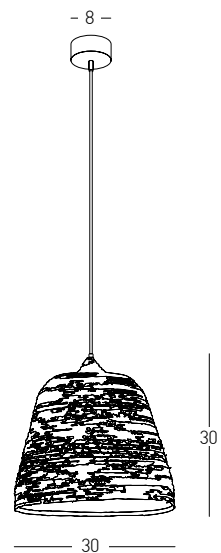

Bulb 1xE27 Led
Power MAX 20W
Input 220-240V, 50/60Hz
Dimensions Ø: 30cm H: 30cm
Base Ø: 8cm H: 3.5cm
Material Metal - Braided Wheat
Special Feature 200cm Black Fabric Cable Adjustable
Color Natural - Sandy Black / **Code 22164**