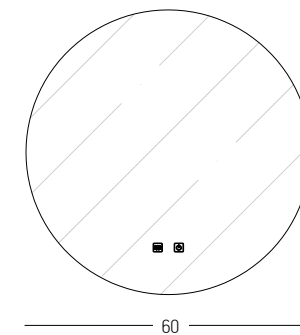

Power 25W
Input 220-240V, 50/60Hz
Color Temperature 4000K
Lumen 2600Lm
Cri 80
Dimensions Ø: 60cm W: 3.5cm
Non Dimmable ☒
Material Mirror - Aluminium
Special Feature Touch Switches
Antifog
Back Light
IP54

Color Mirror / **Code 22067**

**Anti Fog and
Back Light
Touch Switches
On the Mirror**