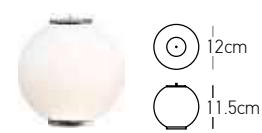

Modularization... Design your Own Lighting

Multiple and free combinations. Elegance, more concise or luxurious. Easy combination without redundancy.

Model Finishing

Terminal Diffuser
6V | 5W | 350Lm
3000K | CRi 90 | IP44
Dimmable Triac
Metal - Opal Glass

Black Matt
Code 22231-B

White Matt
Code 22231-W

Gold Matt
Code 22231-G

Intermediate Diffuser
6V | 5W | 350Lm
3000K | CRi 90 | IP44
Dimmable Triac
Metal - Opal Glass

Black Matt
Code 22232-B

White Matt
Code 22232-W

Gold Matt
Code 22232-G

Intermediate Diffuser
16V | 7W | 750Lm
3000K | CRi 90 | IP44
Dimmable Triac
Metal - Opal Glass

Black Matt
Code 22233-B

White Matt
Code 22233-W

Gold Matt
Code 22233-G

Surface Base Driver
Power
Input
Dimensions
Base
Material
Color
Color
Color

MAX 30W
220-240V, 50/60Hz
Ø: 14cm H: 205cm
Ø: 14cm H: 4.5cm
Metal
Black Matt / **Code 22230-B**
White Matt / **Code 22230-W**
Gold Matt / **Code 22230-G**

Combination for Reference (MAX 30W)