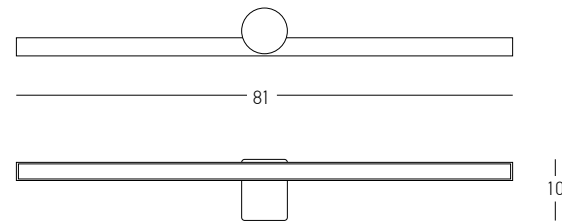

Power 10W
Input 220-240V, 50/60Hz
Color Temperature 3000K
Lumen 1538Lm
Cri 81
Dimensions L: 61cm W: 10cm H: 7.5cm
Base Ø: 7.5cm L: 10cm
Non Dimmable ☒
Material Aluminum - Acrylic
Special Feature IP54
Profile 2.5 x 2.2cm
Color Sandy Black / **Code 22124**