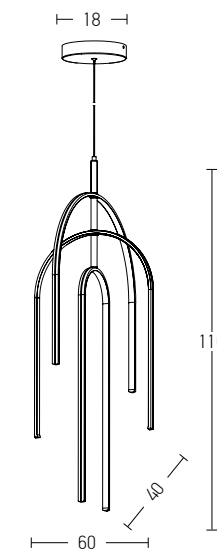

Power 80W
Input 220-240V, 50/60Hz
Color Temperature 3000K
Lumen 6400Lm
Cri 80
Dimensions L: 60cm W: 40cm H: 110cm
Base Ø: 18cm H: 3.5cm
Dimmable Triac
Material Metal - Aluminium - Acrylic
Color Gold Matt / **Code 1931**
Color Sandy Black / **Code 1932**