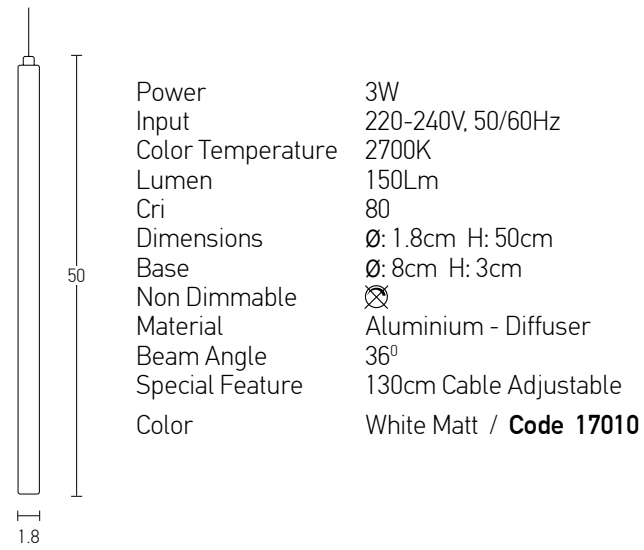

Indoor Led Lighting

Suggested Trimless Canopy **Code 20144**