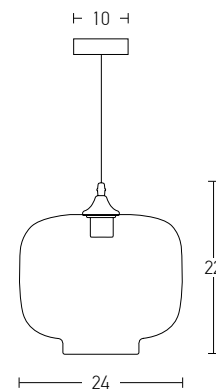

Bulb 1xE27  
 Power MAX 40W  
 Input 220-240V, 50/60Hz  
 Dimensions Ø: 19cm H: 30cm  
 Base Ø: 10cm H: 2.5cm  
 Material Glass  
 Special Feature 150cm Cable Adjustable  
 Color Smoked Grey / **Code 14101**