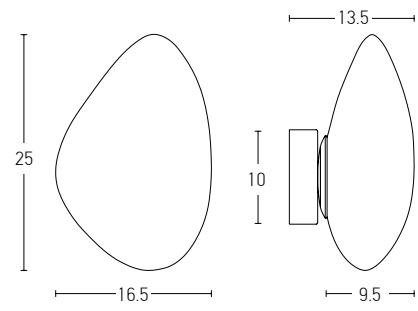

Indoor Led Lighting

Power 5W
Input 220-240V, 50/60Hz
Color Temperature 3000K
Lumen 400Lm
Cri 80
Dimensions L: 13.5cm W: 16.5cm H: 25cm
Base Ø: 10cm H: 3cm
Non Dimmable ☒
Material Metal - Opal Glass
Color White / **Code 20137**