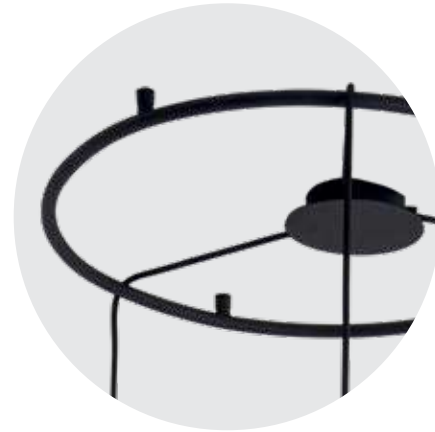

Adjustable Ellipse Base

Bulb	6xG9 Led
Power	MAX 7W
Input	220-240V, 50/60Hz
Dimensions	Ø: 110cm H: 160cm
Bases	Ø: 20cm H: 3cm
	Ø: 80cm H: 3cm
Glass	Ø: 30cm H: 24cm
	Ø: 30cm H: 43cm
Opal Glass	Ø: 10.5cm H: 13.5cm
Material	Metal - Smoked Glass Outside Opal Glass Inside
Special Feature	150cm Cable Adjustable
Color	Sandy Black - Smoked Glass - Gold Matt / Code 22147