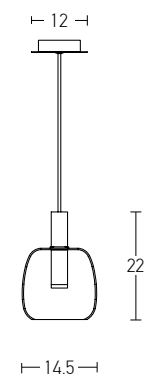

Power 5W
Input 220-240V, 50/60Hz
Color Temperature 3000K
Lumen 450Lm
Cri 80
Dimensions Ø: 14.5cm H: 22cm
Base Ø: 12cm H: 2.5cm
Non Dimmable ☒
Material Aluminium - Glass - Acrylic
Special Feature 150cm Cable Adjustable
Color Black Matt - Smoked Grey / **Code 1967**
Color Gold Matt - Clear Glass / **Code 1968**