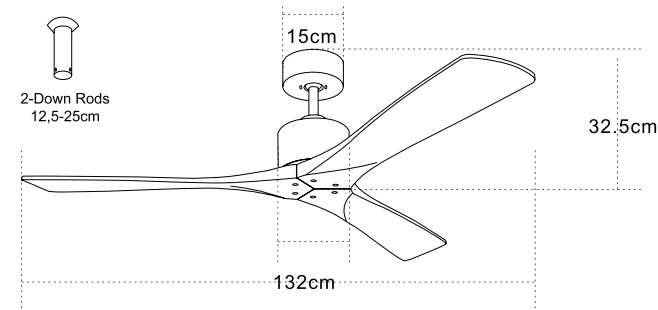

Indoor Ceiling Fans