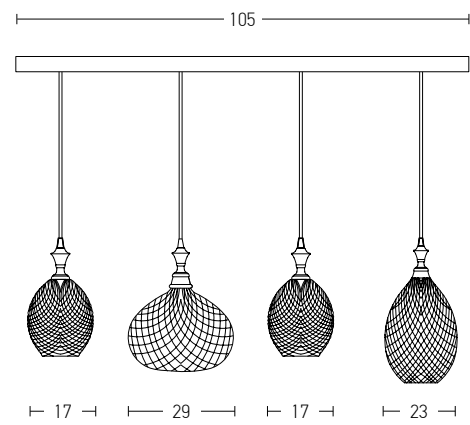

Bulb 4xE27
Power MAX 40W
Input 220-240V, 50/60Hz
Dimensions L: 105cm H: 170cm
Base L: 105cm W: 6.5cm H: 2.7cm
Material Metal - Glass
Special Feature 120cm Fabric Cable Adjustable
Color Black Matt - Smoked Grey / **Code 19240**