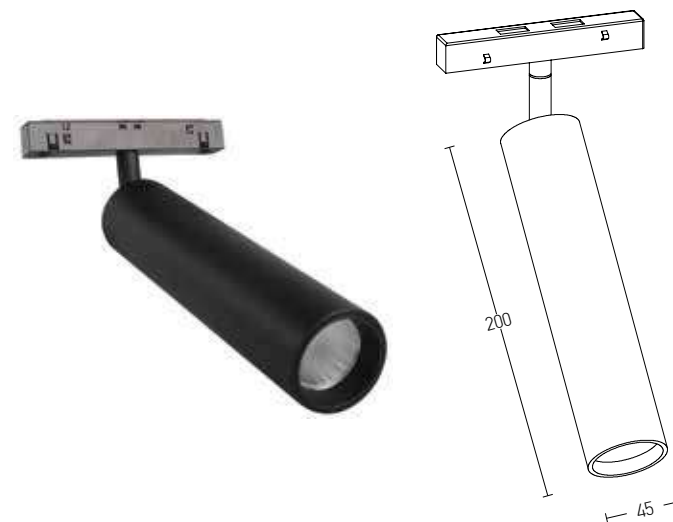

Power 15W
Input 48V
Color Temperature 3000K
Lumen 1650Lm
Cri 80
Dimensions Ø: 45mm H: 200mm
Beam Angle 24°
DALI Dimmable ☐
Material Aluminium
Color Sandy Black / **Code 2095-D**
CREE ⇄

Power 15W
Input 48V
Color Temperature 3000K
Lumen 1650Lm
Cri 80
Dimensions Ø: 45mm H: 200mm
Beam Angle 24°
Non Dimmable ☒
Material Aluminium
Color Sandy Black / **Code 2095**
CREE ⇄