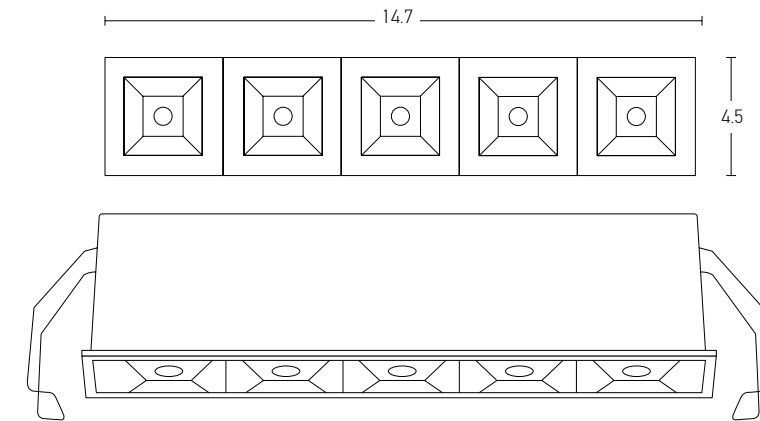

Power 11W
Input 220-240V, 50/60Hz
Color Temperature 3000K
Lumen 770Lm
Cri 90
Dimensions L: 14.7cm W: 4.5cm H: 5cm
Cutting Hole 13.5 x 3.5cm
Beam Angle 30°
Non Dimmable ☒
Material Aluminium
Depth Required 5.5cm
Driver Included (600mA)
Color Sandy White - Black / **Code S086**