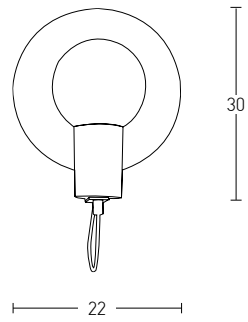

Bulb 1xG9 Led
Power MAX 9W
Input 220-240V, 50/60Hz
Dimensions Ø: 22cm L: 16cm H: 30cm
Material Metal - Aluminium - Opal Glass
Special Feature Opal Glass Ø: 12cm
Color Painted Bronze - Painted Gold / **Code 22189**