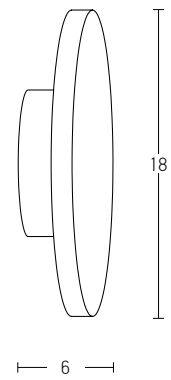

Indoor Led Wall Lighting

Power 6W
Input 220-240V, 50/60Hz
Color Temperature 3000K
Lumen 420Lm
Cri 80
Dimensions Ø: 18cm L: 6cm
Non Dimmable ☐
Material Metal - Acrylic
Color Brushed Brass / **Code 20349**