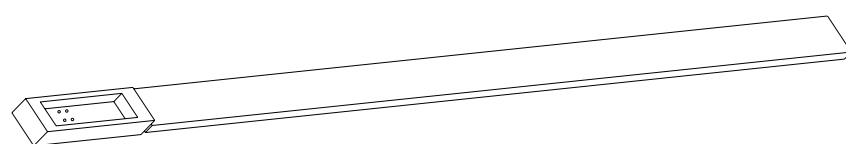

Power 7W
Input 48V
Color Temperature 3000K
Lumen 770Lm
Cri 90
Stick Ø: 3.5cm H: 9.5cm
Base W: 11.4cm H: 2.8cm L: 2.3cm
Beam Angle 24°
Material Aluminium
Special Feature Movable
Color Sandy Black / **Code 20275**
OSRAM

LED Strip 2.5m

Power 14W/m
Input 48V
Color Temperature 3000K
Lumen 1150Lm/m
Cri 90
Length 250cm
Color Black Base / **Code 20277**
OSRAM

LED Strip 5m

Power 14W/m
Input 48V
Color Temperature 3000K
Lumen 1150Lm/m
Cri 90
Length 500cm
Color Black Base / **Code 20278**
OSRAM