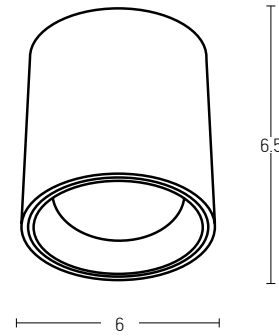

Bulb 1xGU10  
 Power MAX 40W  
 Dimensions L: 9cm W: 9cm H: 11.5cm  
 Material Aluminium  
 Special Feature GU10 Lampholder Included  
 Color White Matt / **Code S039**  
 Color Black Matt / **Code S040**