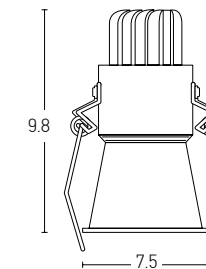

Power 6W
Input 220-240V, 50/60Hz
Color Temperature 3000K
Lumen 480Lm
Cri 90
Dimensions Ø: 5.5cm H: 9.1cm
Cutting Hole Ø: 5.2cm
Beam Angle 24°
Non Dimmable ☒
Material Aluminium
Depth Required JT : 9.5cm
Driver Included (160mA)
Color Black Matt / **Code S074**

Power 10W
Input 220-240V, 50/60Hz
Color Temperature 3000K
Lumen 800Lm
Cri 90
Dimensions Ø: 7.5cm H: 9.8cm
Cutting Hole Ø: 7.2cm
Beam Angle 31°
Non Dimmable ☒
Material Aluminium
Depth Required JT : 10.5cm
Driver Included (250mA)
Color Black Matt / **Code S076**