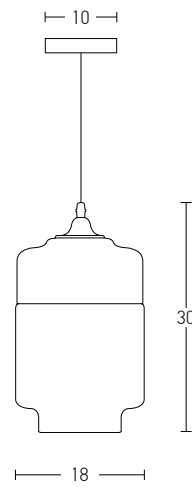

Bulb 1xE27
Power MAX 40W
Input 220-240V, 50/60Hz
Dimensions Ø: 18cm H: 30cm
Base Ø: 10cm H: 2cm
Material Glass
Special Feature 150cm Cable Adjustable
Color Black Matt - Champagne / **Code 1517**