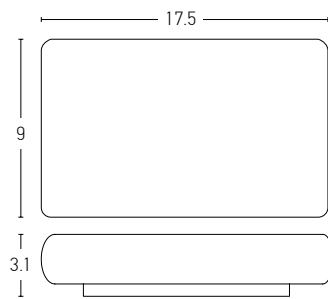

Power 2 x 3W
Input 220-240V, 50/60Hz
Color Temperature 3000K
Lumen 480Lm
Cri 80
IP 65
Dimensions L: 3.1cm W: 11cm H: 9cm
Material Aluminium - Tempered Glass
Special Feature Up - Down Light
Color Graphite / **Code E238**