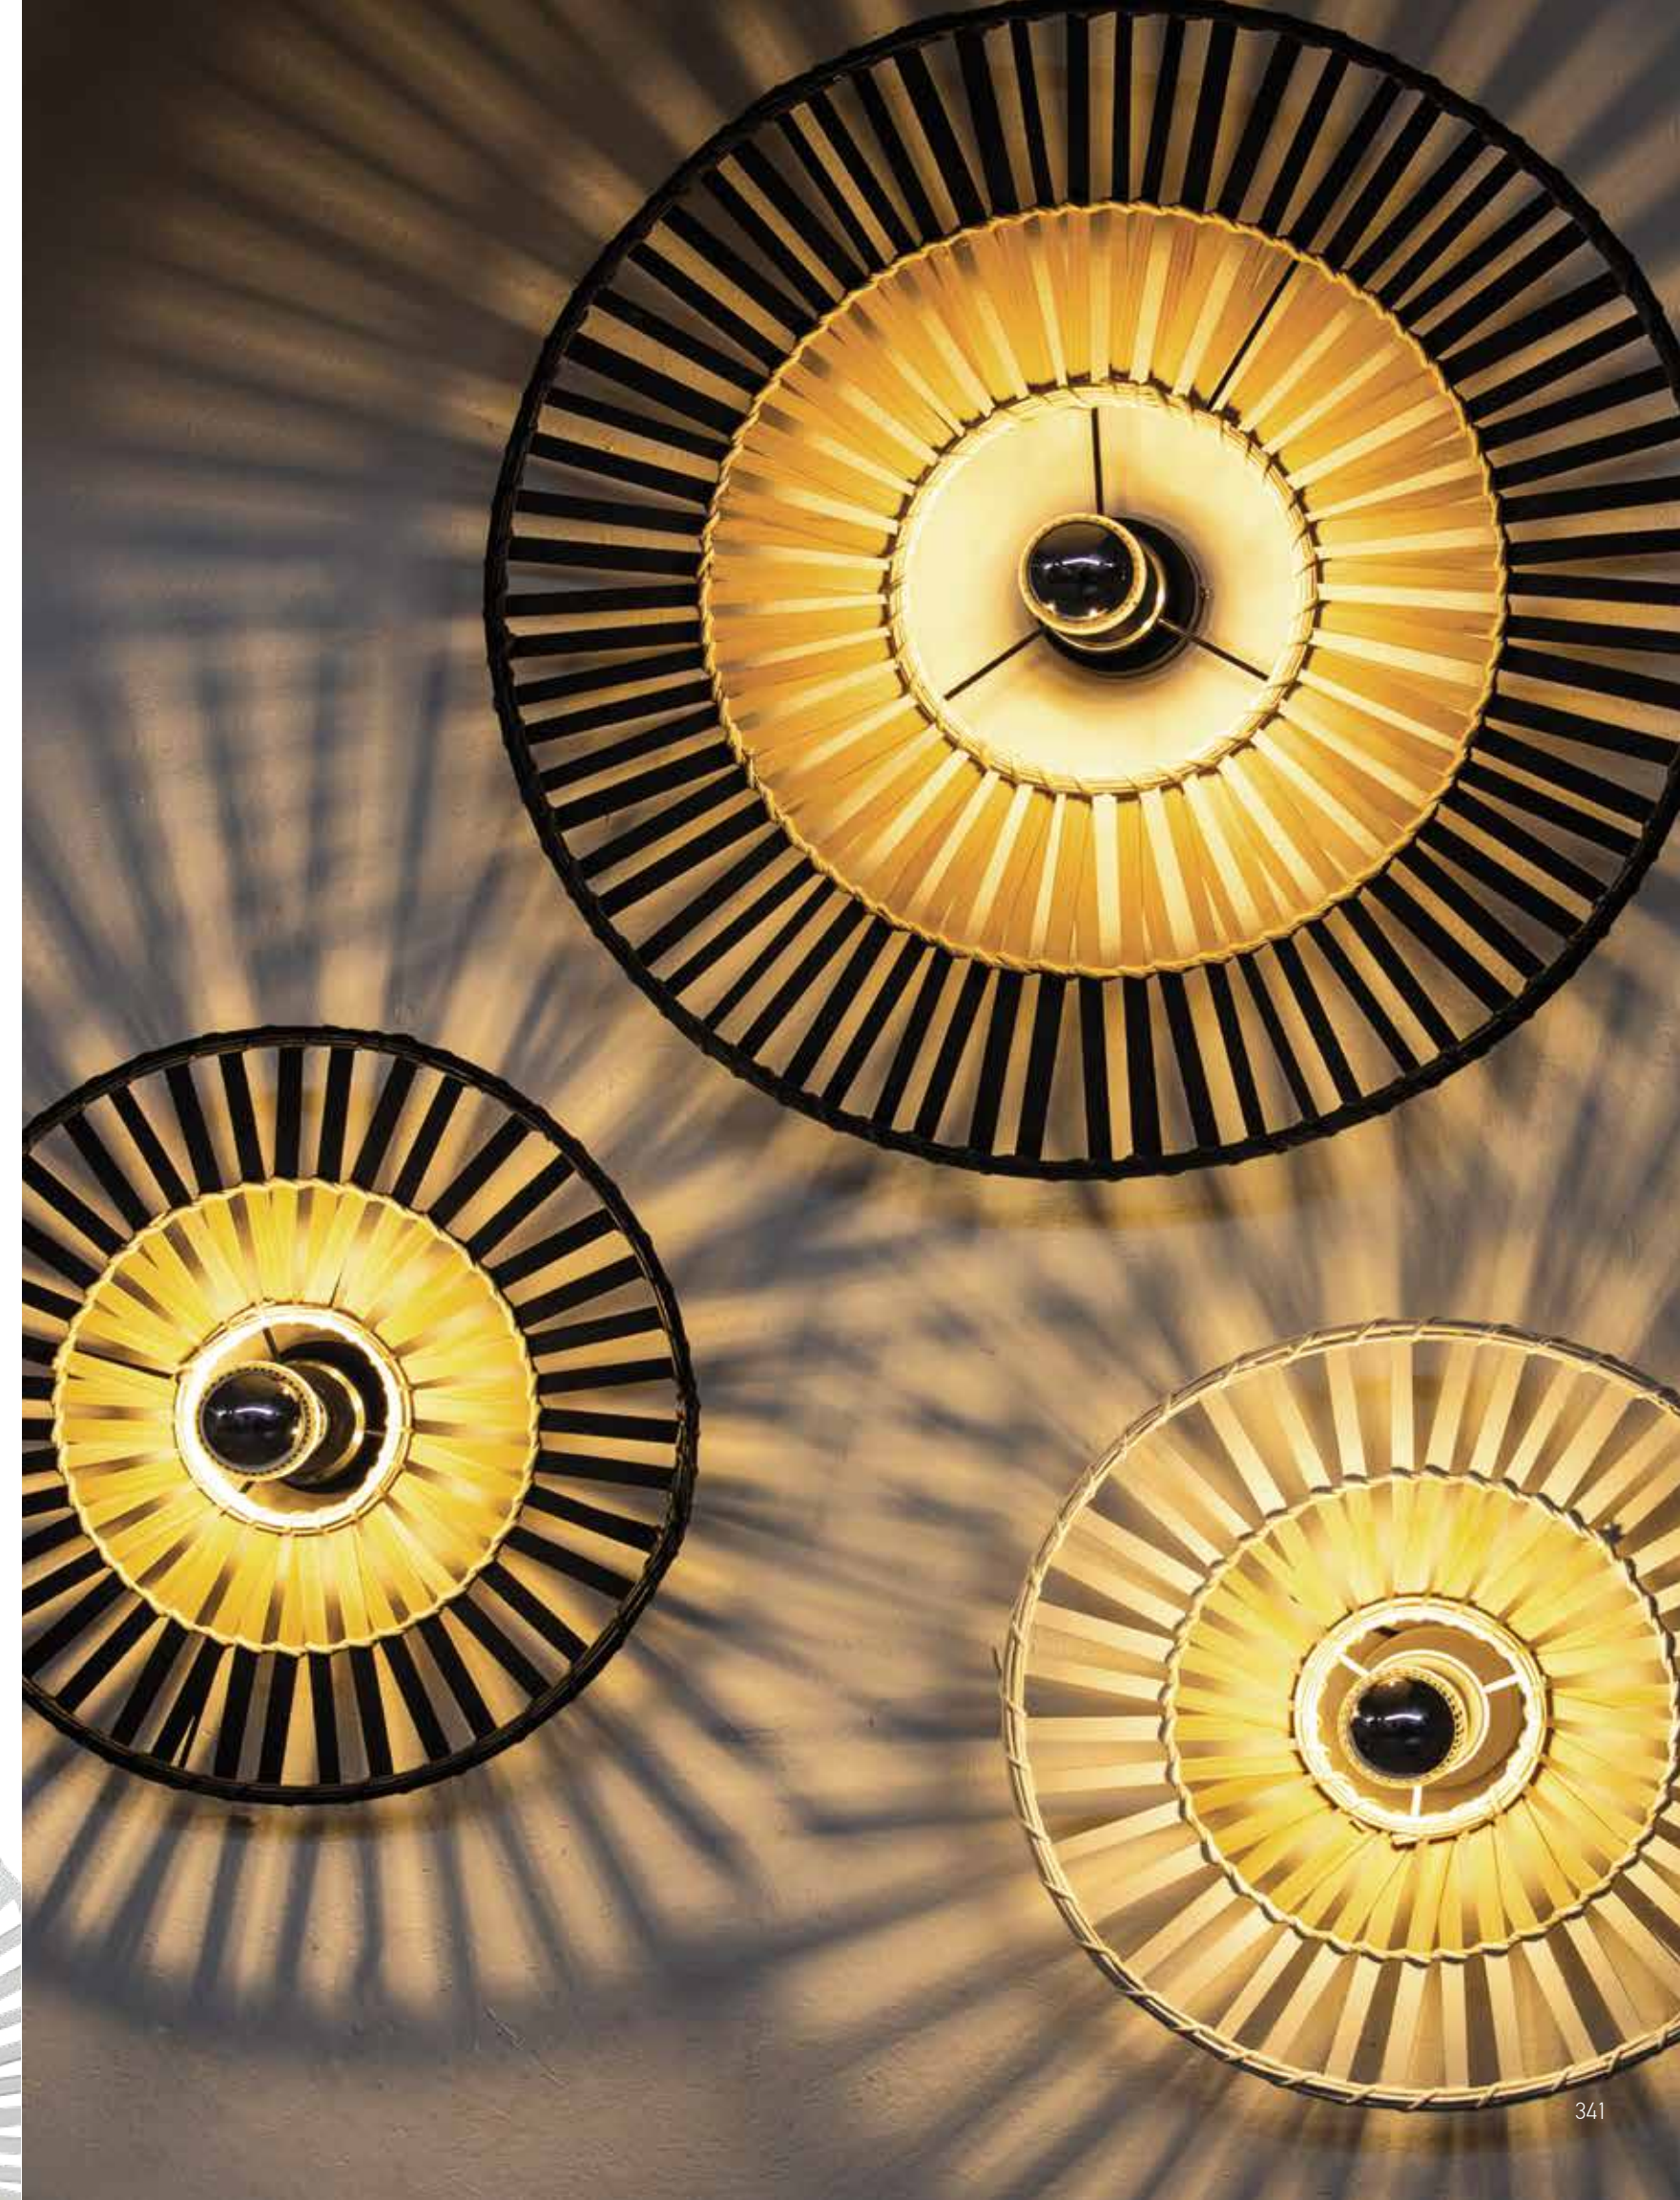

Bulb 1xE27
Power MAX 40W
Input 220-240V, 50/60Hz
Dimensions Ø: 80cm L: 8cm
Base Ø: 10cm H: 2cm
Material Metal - Bamboo
Color White - Natural Bamboo / **Code 19250**

Bulb 1xE27
Power MAX 40W
Input 220-240V, 50/60Hz
Dimensions Ø: 60cm L: 8cm
Base Ø: 10cm H: 2cm
Material Metal - Bamboo
Color Black - Natural Bamboo / **Code 19252**

Bulb 1xE27
Power MAX 40W
Input 220-240V, 50/60Hz
Dimensions Ø: 40cm L: 8cm
Base Ø: 10cm H: 2cm
Material Metal - Bamboo
Color White - Natural Bamboo / **Code 19251**
Black - Natural Bamboo / **Code 19253**