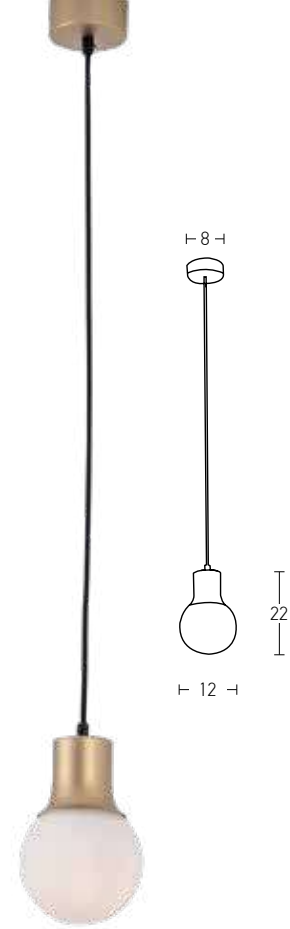

Bulb 1xG9 Led
Power MAX 9W
Input 220-240V, 50/60Hz
Dimensions Ø: 12cm H: 22cm
Base Ø: 8cm H: 3.5cm
Material Metal - Opal Glass
Special Feature 150cm Fabric Cable Adjustable
Opal Glass Ø: 12cm
Color Black Matt - Painted Gold / **Code 22220**