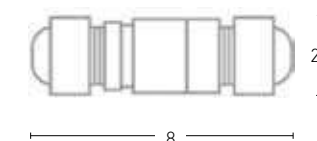

Waterproof Connection Box 1in / 1out , 16A , 450V
IP 67
Color Black / **Code Z0800-BA**