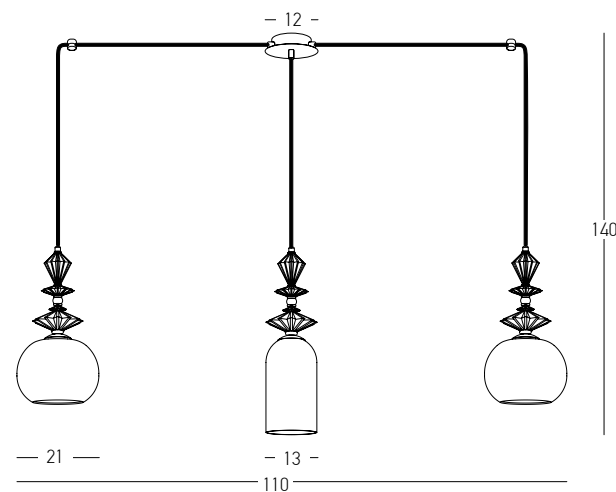

Bulb 3xE27
Power MAX 40W
Input 220-240V, 50/60Hz
Dimensions Ø: 80cm H: 140cm
Base Ø: 12cm H: 3cm
Glass Ø: 21cm H: 16cm
Ø: 13cm H: 24cm
Material Metal - Ceramic - Opal Glass
Special Feature 150cm Fabric Cable Adjustable
Color Sandy Black - Antique Brass / **Code 22152**

Bulb 3xE27
Power MAX 40W
Input 220-240V, 50/60Hz
Dimensions L: 110cm W: 21cm H: 140cm
Base Ø: 12cm H: 3cm
Glass Ø: 21cm H: 16cm
Ø: 13cm H: 24cm
Material Metal - Ceramic - Opal Glass
Special Feature 150cm Fabric Cable Adjustable
Color Sandy Black - Antique Brass / **Code 22153**