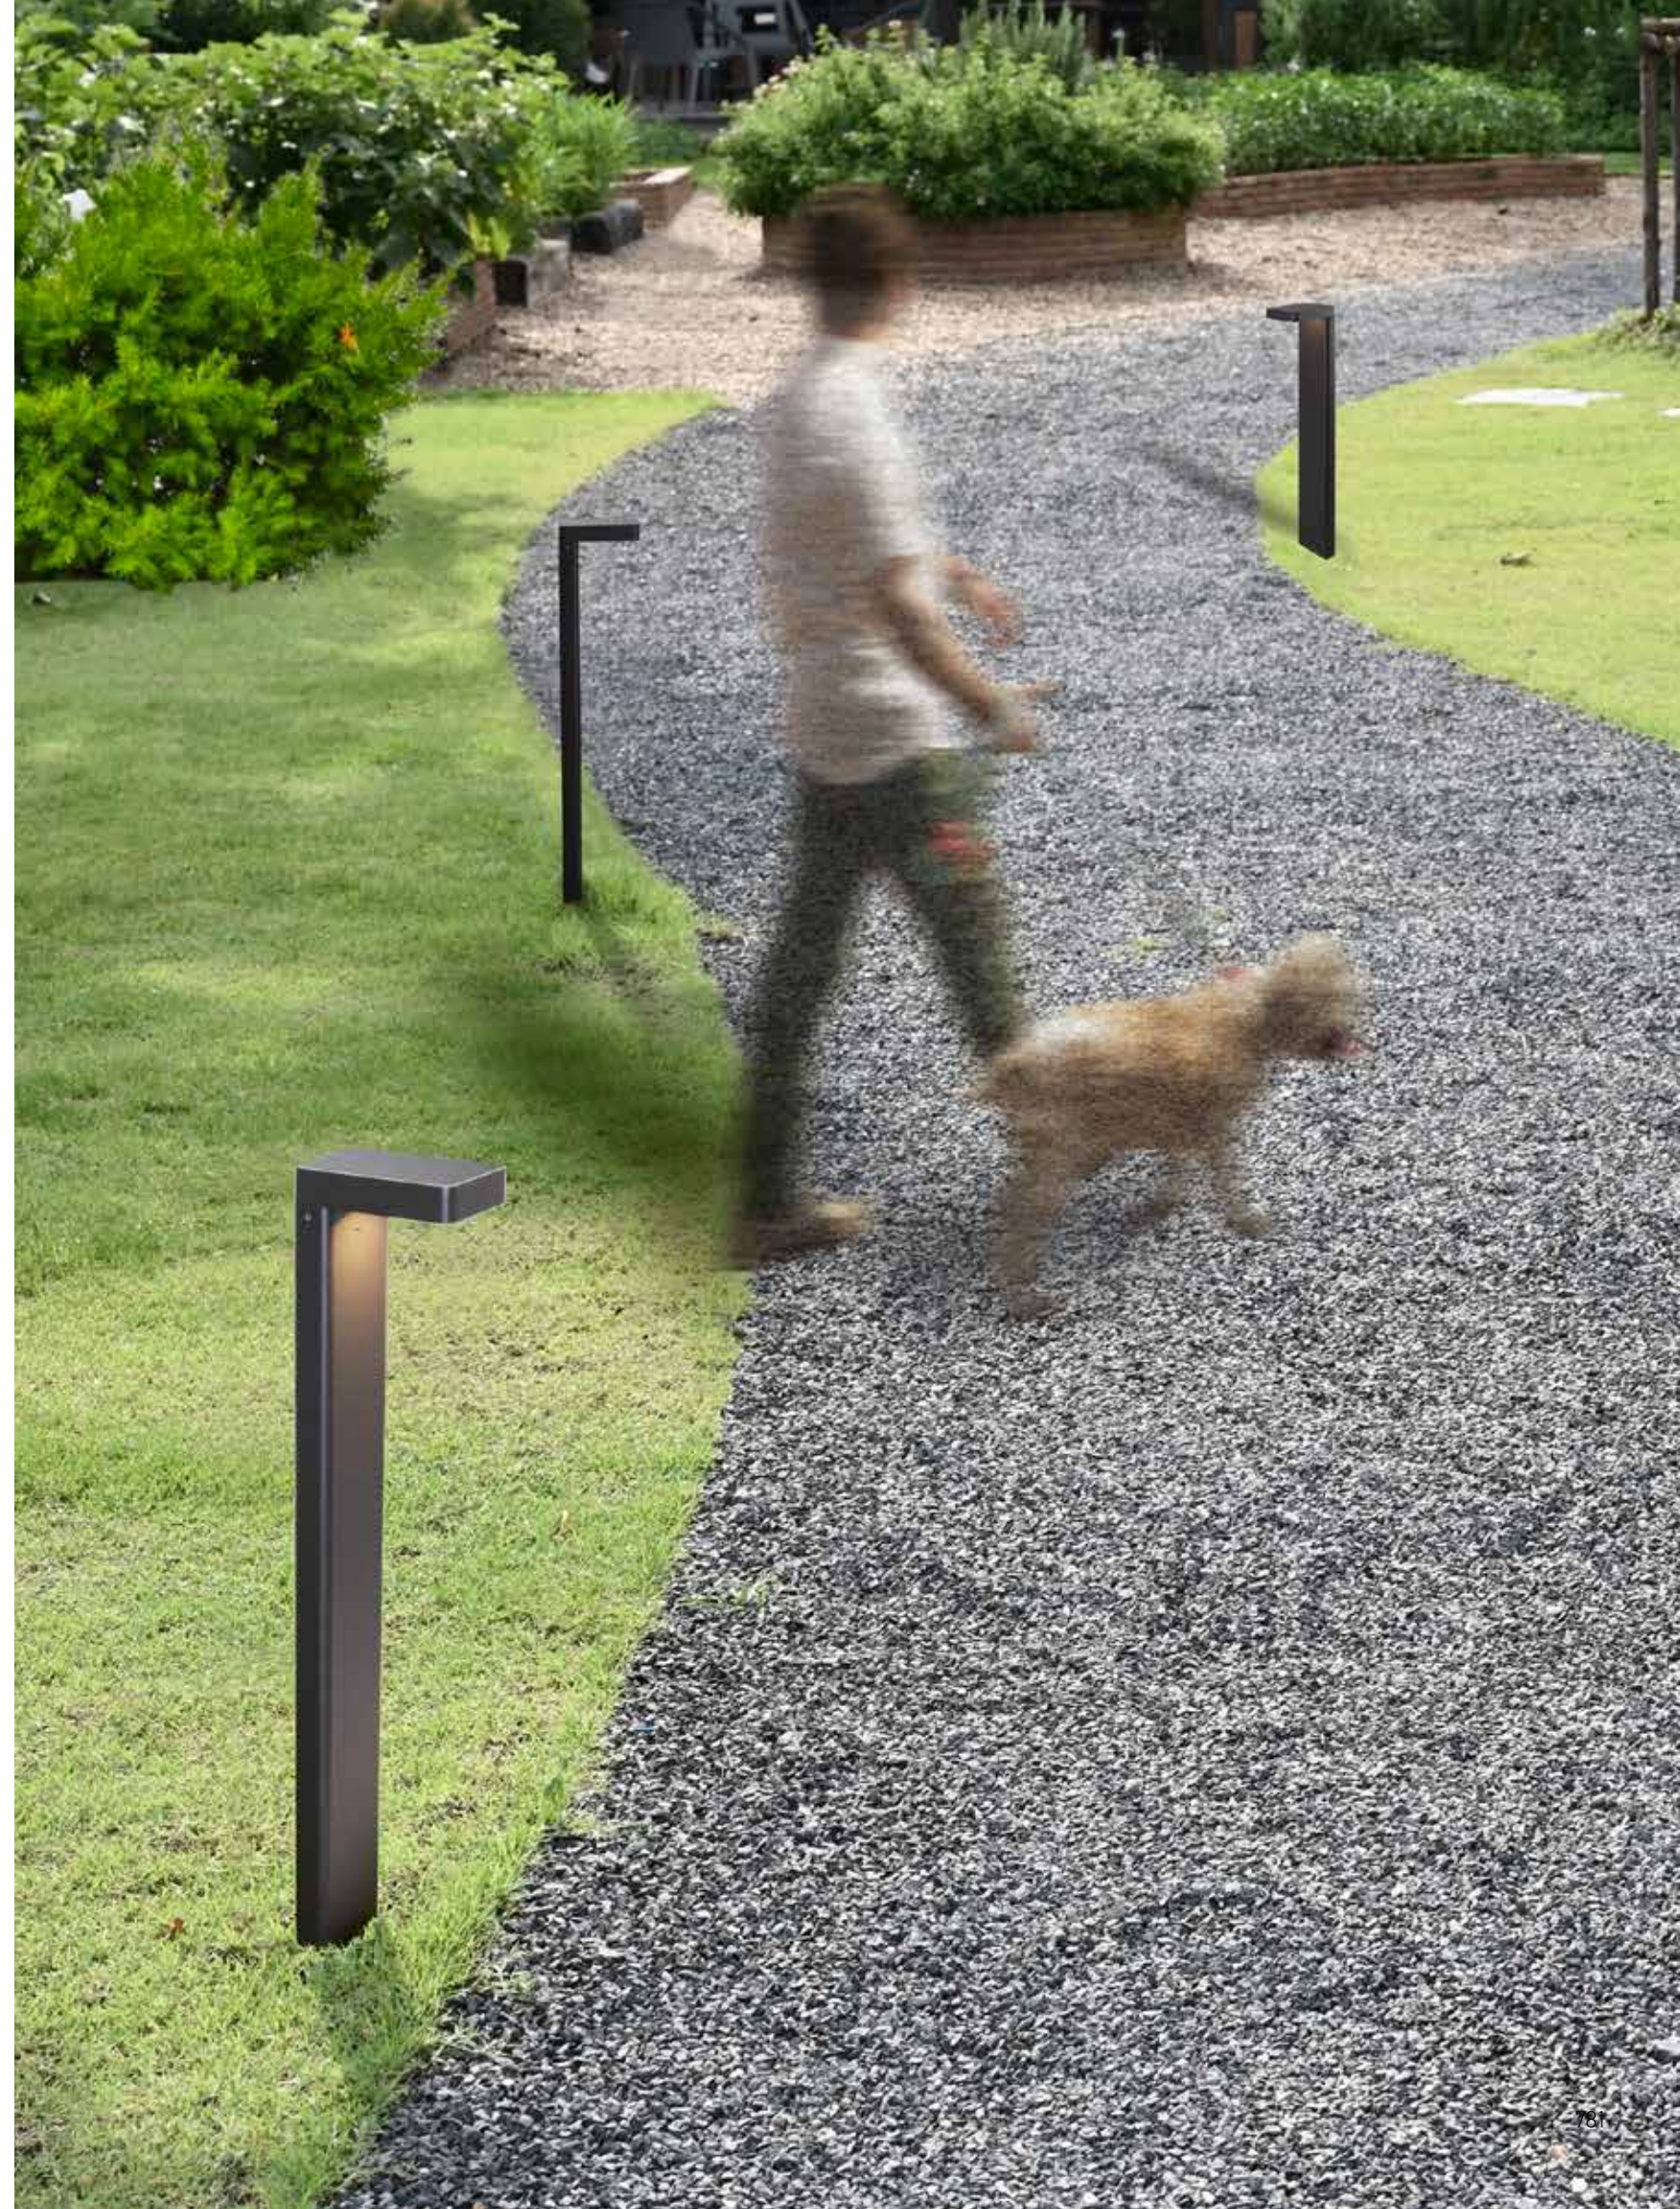

Power 9W  
 Input 220-240V, 50/60Hz  
 Color Temperature 3000K  
 Lumen 1200Lm  
 Cri 90  
 IP 54  
 Dimensions Ø: 9cm H: 65cm  
 Beam Angle 120°  
 Material Aluminum - Tempered Glass  
 Color Graphite / **Code E298**