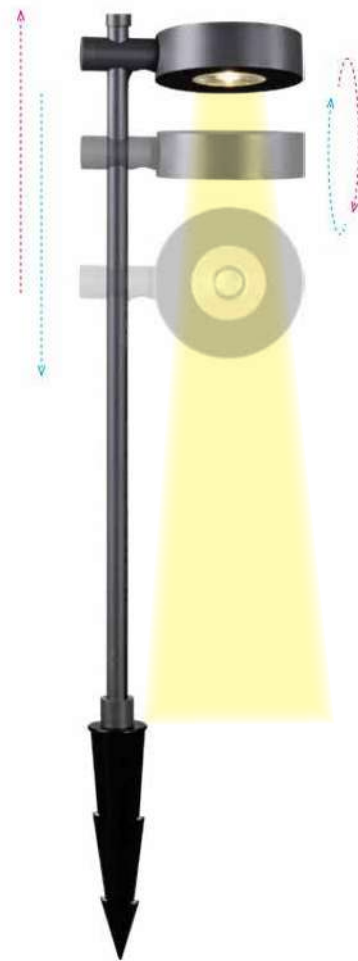

Color Graphite / **Code E293**

Power 5.5W  
 Input 220-240V, 50/60Hz  
 Color Temperature 3000K  
 Lumen 522Lm  
 Cri 97  
 IP 65  
 Dimensions L: 18cm W: 12cm H: 102cm  
 Base Ø: 10.5cm H: 1cm  
 Shade Dimensions Ø: 12cm H: 3.5cm  
 Beam Angle 36°  
 Material Aluminum - ABS  
 Special Feature Movable - Rotational  
 Spike & Base Included