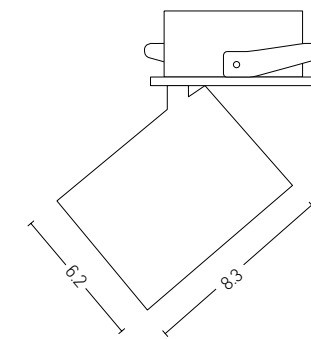

Power	13W
Input	220-240V, 50/60Hz
Color Temperature	3000K
Lumen	975Lm
Cri	90
Dimensions	Ø: 6.2cm H: 8.3cm
Base	Ø: 7.3cm
Cutting Hole	Ø: 6.6cm
Beam Angle	33°
Non Dimmable	☒
Material	Aluminium
Depth Required	∏: 3.5cm
Driver	Included (300mA)
Color	White Matt - Black Matt Reflector / Code S079