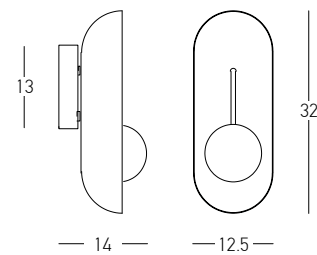

Bulb 1xG9
Power MAX 7W
Input 220-240V, 50/60Hz
Dimensions L: 14cm W: 12.5cm H: 32cm
Base Ø: 13cm H: 3cm
Material Metal - Opal Glass
Special Feature Opal Glass Ø: 8cm
Color Painted Gold - Golden Leaf / **Code 22059**