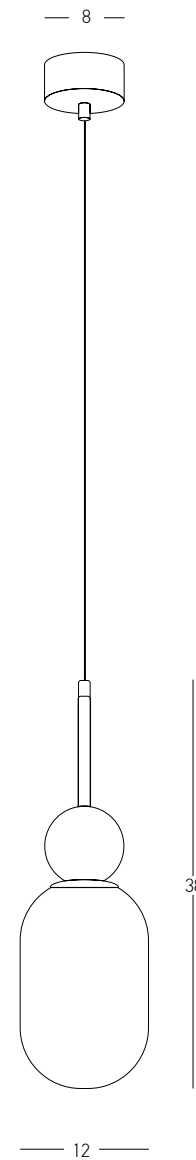

Bulb 1xE27
Power MAX 40W
Input 220-240V, 50/60Hz
Dimensions Ø: 12cm H: 38cm
Base Ø: 8cm H: 3.5cm
Material Metal - White Marble - Opal Glass
Special Feature 150cm Fabric Cable Adjustable
Color Black Matt - Gold Matt / **Code 22215**