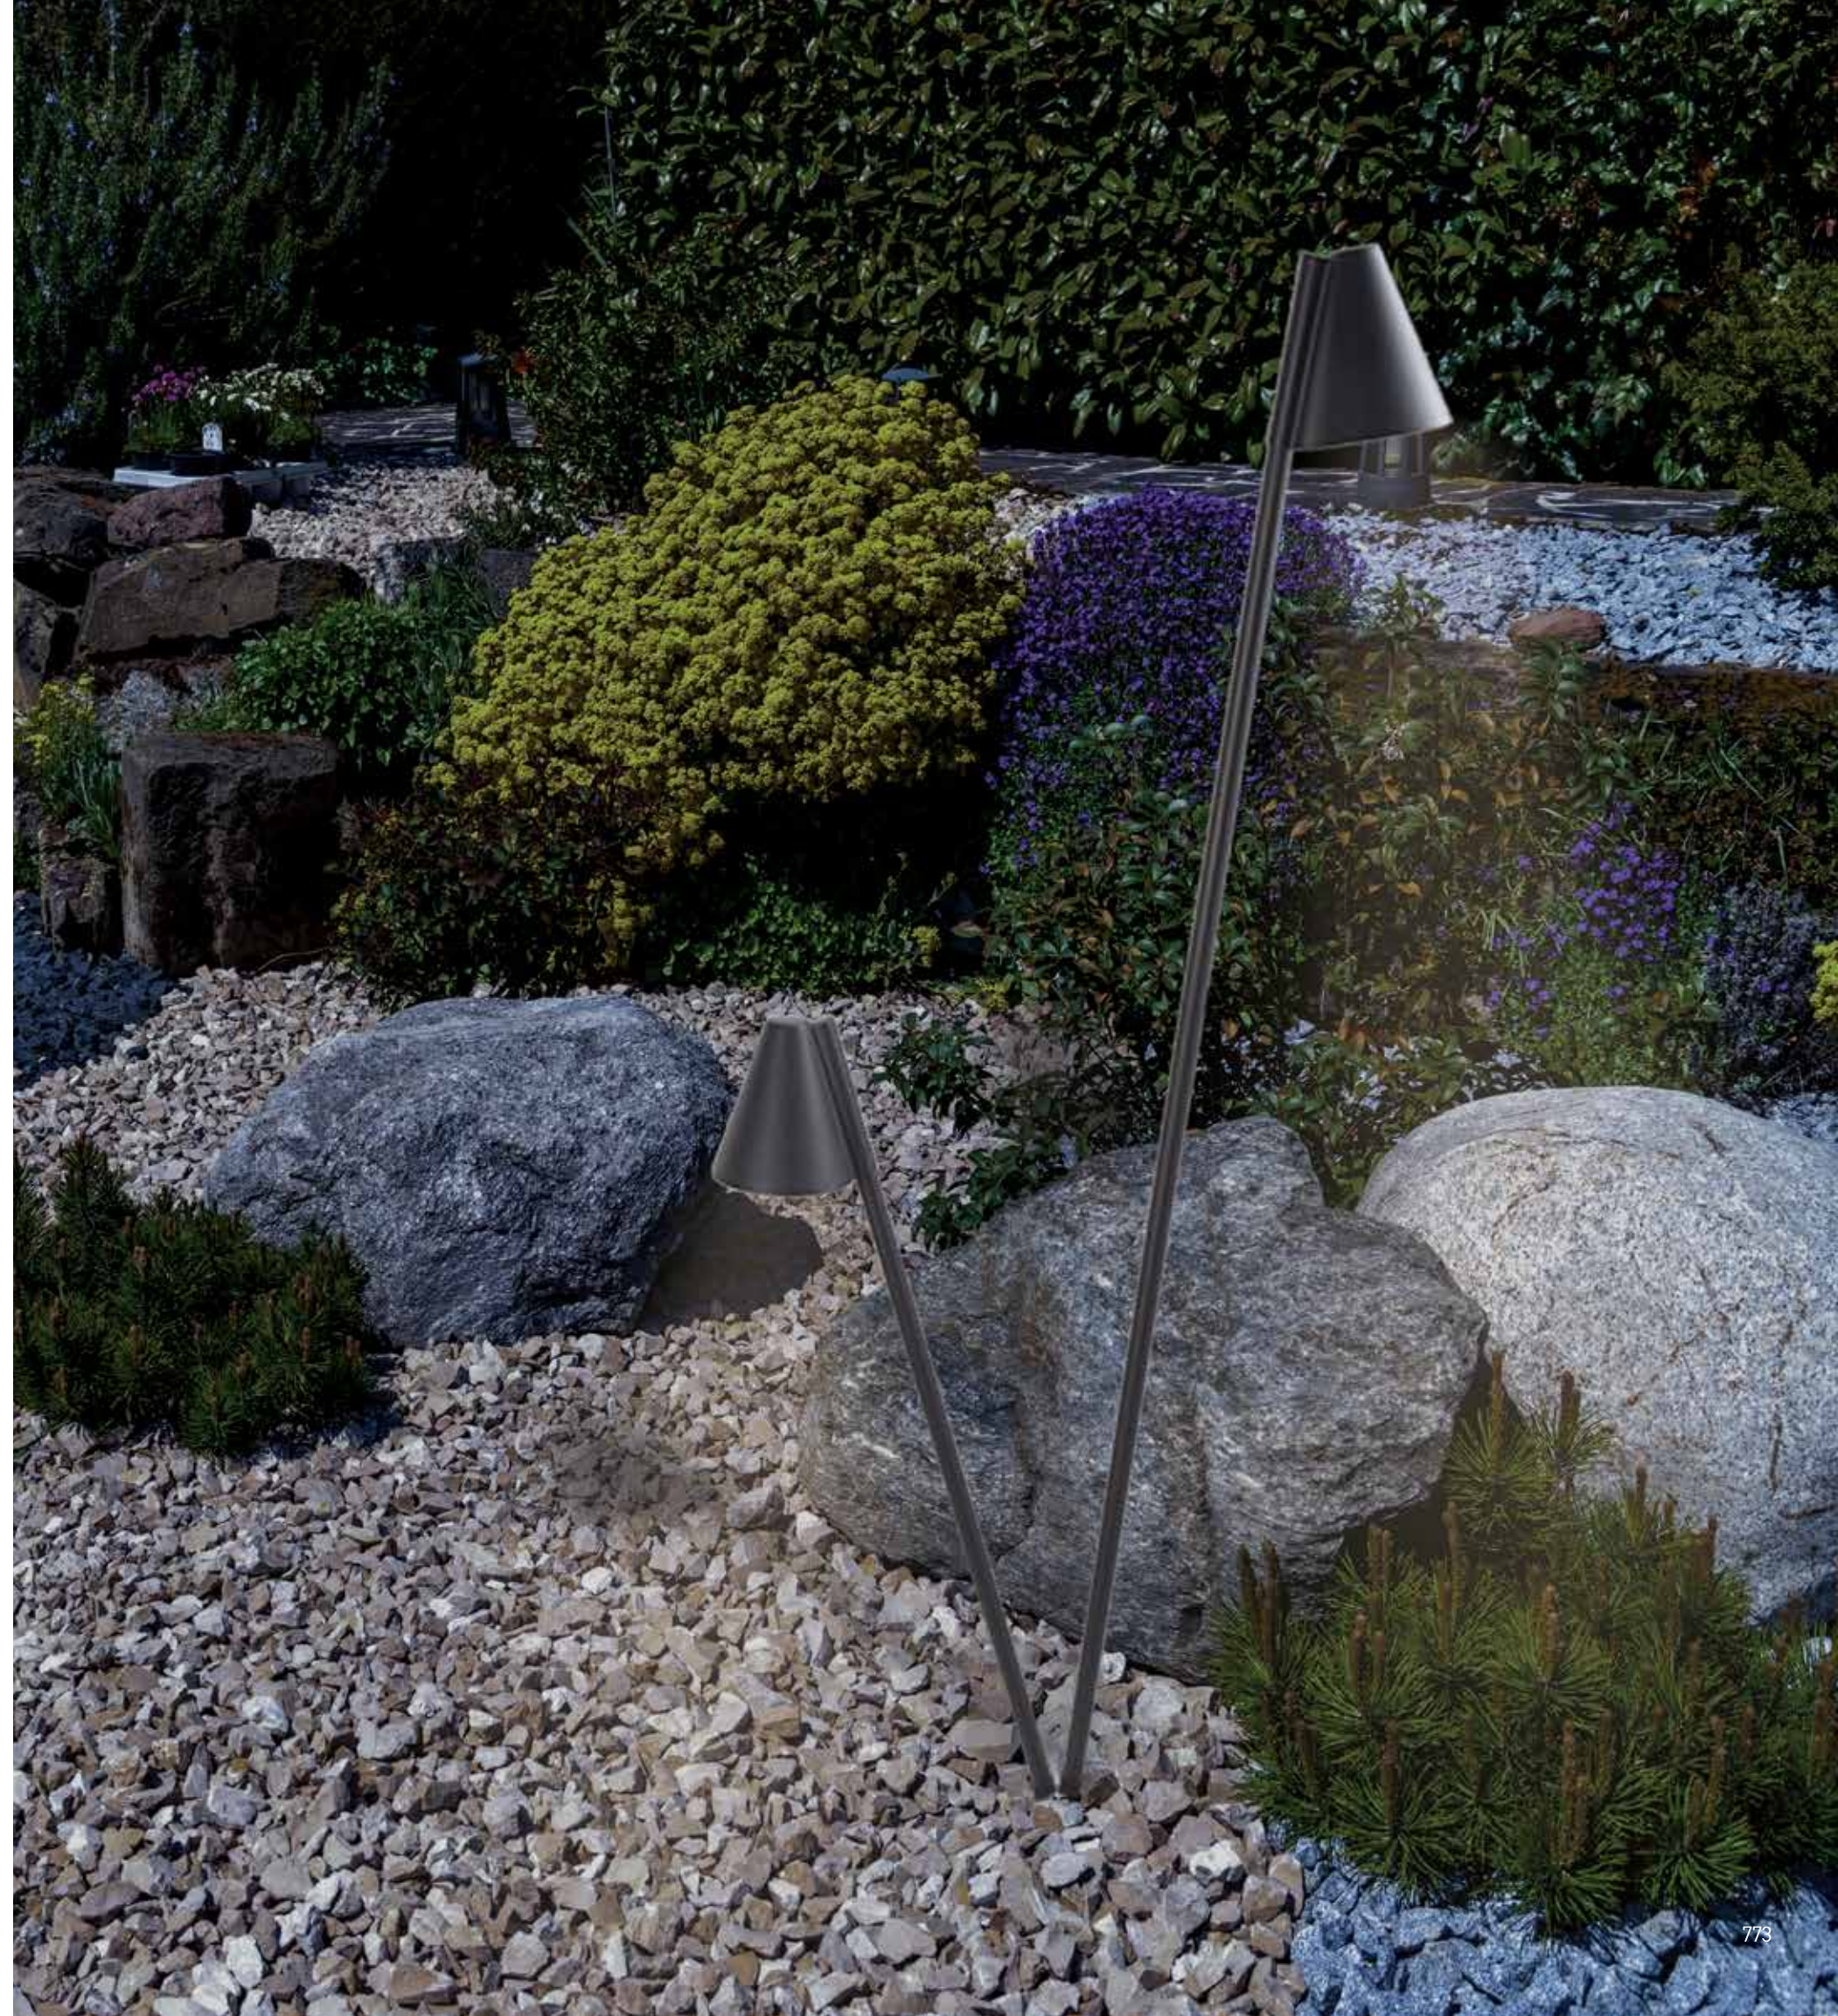

Base for E281 - E282
Dimensions Ø: 9.5cm H: 2cm
Material Aluminium
Color Graphite / **Code E282-SP**