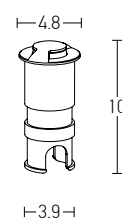

Power 3W
Input 24V
Color Temperature 3000K
Lumen 210Lm
Cri 80
IP 65
IK 10
Dimensions Ø: 4.8cm H: 10cm
Material Aluminium - Stainless Steel- PC Diffuser
Depth Required 11: 13cm
Recessed Mounting Box Included
Recommended Driver D-8-24 (Not Included)
Color Aluminium / **Code E180**