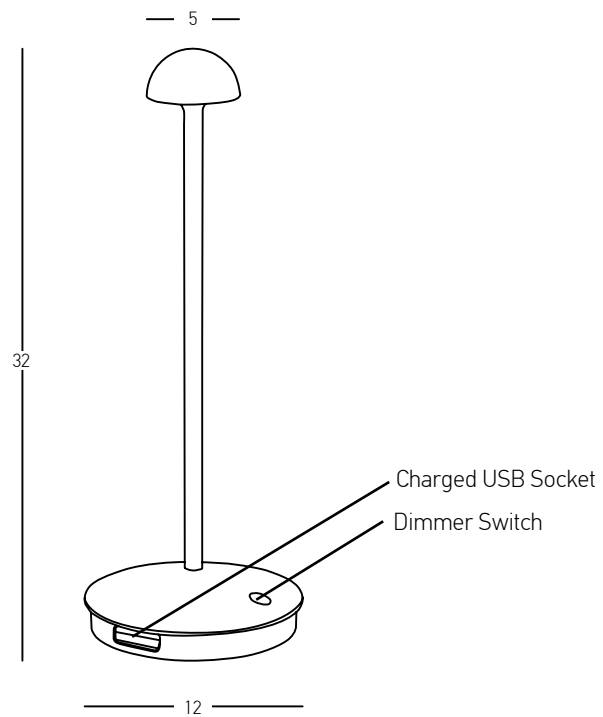

Power 2W
Input 220-240V, 50/60Hz
Color Temperature 3000K
Lumen 70Lm
Cri 80
IP 54
Dimensions Ø: 12cm H: 32cm
3 Steps Dimming 10%, 50%, 100%
Material Aluminum - PC Difusser
Special Feature Portable Table Lamp
USB Cable & Adaptor Included

Color Black Matt / **Code E314**
Color White Matt / **Code E313**