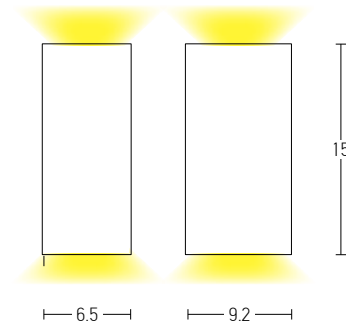

Bulb 2xGU10
Power MAX 15W
Input 220-240V, 50/60Hz
IP 54
Dimensions L: 9.2cm W: 6.5cm H: 15cm
Material Aluminium - Tempered Glass
Special Feature Up & Down Light
Color Graphite / **Code E124**