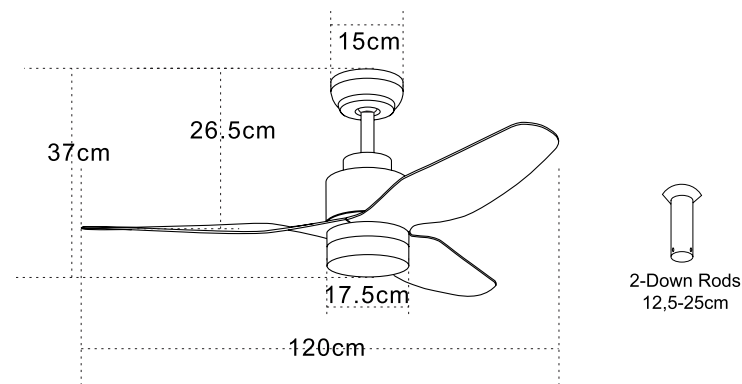

Color Double Face White Matt - Natural Wood Blades  
 White Matt - White Matt Blades / **Code 19132**

Double Face Blades

Led Light Source	18W
Input	220-240V, 50/60Hz
Color Temperature	3000K, 4000K, 6000K
Lumen	1800Lm
Cri	80
dB	20
Dimensions	47" Ø: 120cm H: 37-49.5cm
Air Flow	156.3m³ min
Night Mode	Time Setting 1h / 4h / 8h
Material	Metal - Polycarbonate - ABS
Special Feature	2 Down Rods 12,5-25cm Summer & Winter Function
Motor Feature	DC Motor 38W 5 Speeds
Color	White Matt - Maple Blades / <b>Code 19130</b>
Color	Chrome Matt - Maple Blades / <b>Code 19131</b>