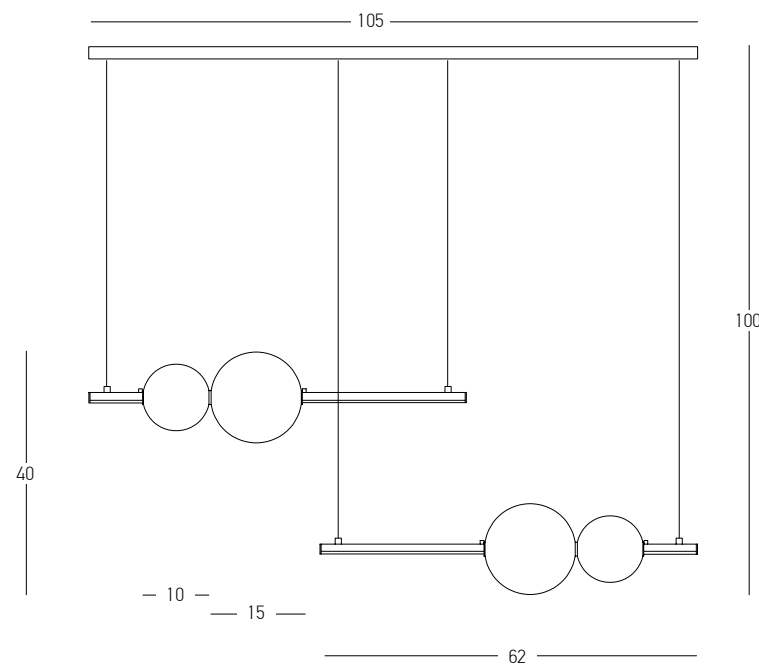

Power 22W
Input 220-240V, 50/60Hz
Color Temperature 3000K
Lumen 2600Lm
Cri 80
Dimensions L: 105cm W: 15cm H: 100cm
Base L: 105cm W: 6.5cm H: 2.7cm
Dimmable Triac ☐
Material Aluminum - Glass
Special Feature 100cm Cable Adjustable

Color Black Matt - Smoked Glass / **Code 22234**
Color Gold Matt - Opal Glass / **Code 22235**