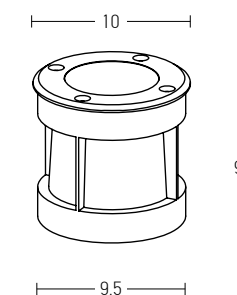

Power 6W
Input 220-240V, 50/60Hz
Color Temperature 3000K
Lumen 600Lm
Cri 80
IP 67
IK 8
Dimensions Ø: 10cm H: 9.5cm
Beam Angle 36°
Material Aluminium - Stainless Steel- Tempered Glass
Depth Required 11: 12cm
Recessed Mounting Box Included
Special Feature Driver Included
Color Stainless Steel / **Code E189**