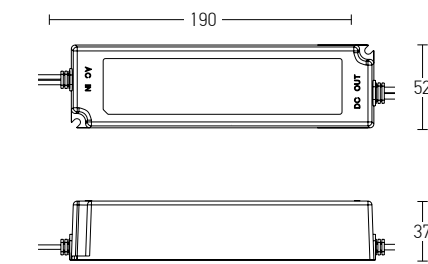

Remote Driver 100W
48V
5Years Guarantee
ON-OFF / **Code 20296**
DALI KIT / **Code 20298**
PUSH BUTTON KIT / **Code 20301**
BLUETOOTH KIT / **Code 20304**