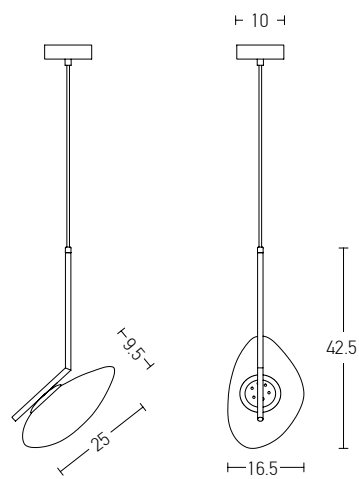

Power 5W
Input 220-240V, 50/60Hz
Color Temperature 3000K
Lumen 400Lm
Cri 80
Dimensions L: 16.5cm W: 25cm H: 42.5
Base Ø: 10cm H: 2.5
Non Dimmable ☒
Material Metal - Aluminium - Opal Glass
Special Feature 180cm Cable Adjustable
Color Black Matt / **Code 20254**
Color Gold Matt / **Code 20255**

Suggested Trimless Canopy **Code 20144**