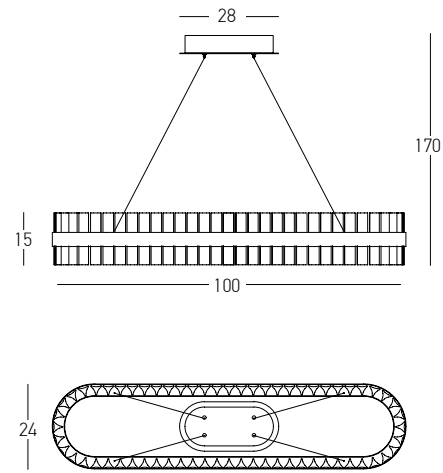

Power 68W
Input 220-240V, 50/60Hz
Color Temperature 3000K
Lumen 8700Lm
Cri 80
Dimensions L: 100cm W: 24cm H: 170cm
Base L: 28cm W: 14cm H: 5cm
Dimmable Triac ☐
Material Stainless Steel - Clear Glass
Special Feature 150cm Cable Adjustable
Profile 3.5x4cm
Color Gold Matt / **Code 22041**