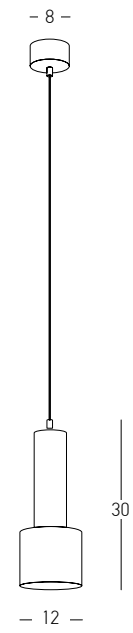

Bulb 1xGU10  
Power MAX 25W  
Input 220-240V, 50/60Hz  
Dimensions Ø: 10.5cm H: 25cm  
Base Ø: 8cm H: 3.5cm  
Material Metal - Aluminium  
Special Feature 200cm Fabric Cable Adjustable  
Color Sandy Black - Painted Gold / Code 22185 