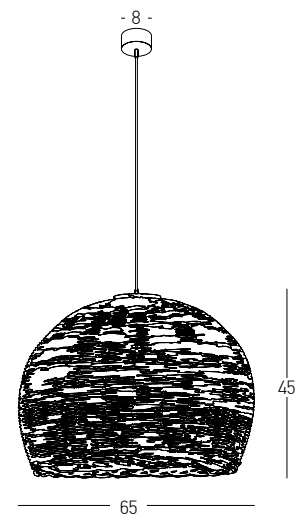

Bulb 1xE27 Led
Power MAX 20W
Input 220-240V, 50/60Hz
Dimensions Ø: 65cm H: 45cm
Base Ø: 8cm H: 3.5cm
Material Metal - Bamboo
Special Feature 200cm Black Fabric Cable Adjustable
Color Brown - Sandy Black / **Code 22172**