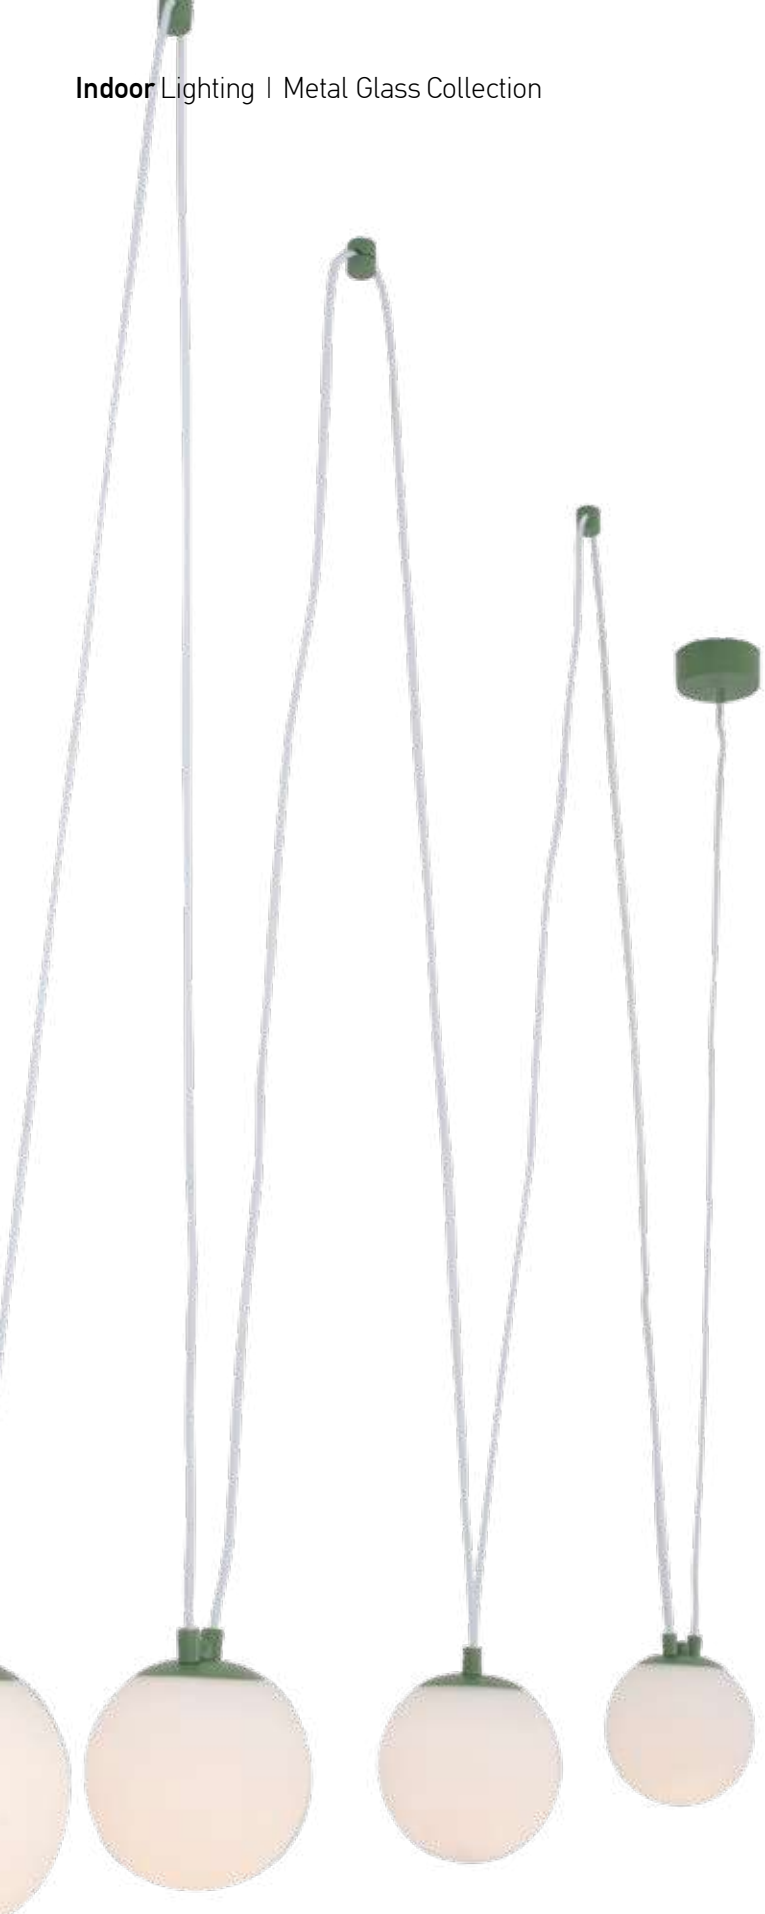

Bulb 4xG9 Led
Power MAX 9W
Input 220-240V, 50/60Hz
Base 2x Ø: 10cm H: 3.5cm
Material Metal - Opal Glass
Special Feature 800cm Cable
Glass Ø: 12cm
3 Hanging Accessories Included

Color Sandy Olive Green / **Code 22202**
Color Sandy Black / **Code 22202-B**
Color Sandy White / **Code 22202-W**