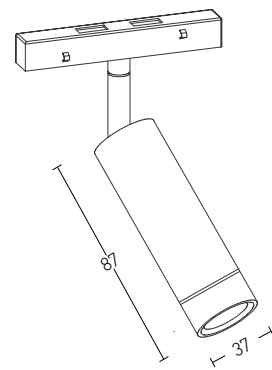

Power 7W
Input 48V
Color Temperature 3000K
Lumen 770Lm
Cri 80
Dimensions Ø: 37mm H: 87mm
Beam Angle 32°
Non Dimmable ☒
Material Aluminium
Color 3000K Sandy Black / **Code 20402-B**
Color 3000K Sandy White / **Code 20403-W**
CREE ⇄