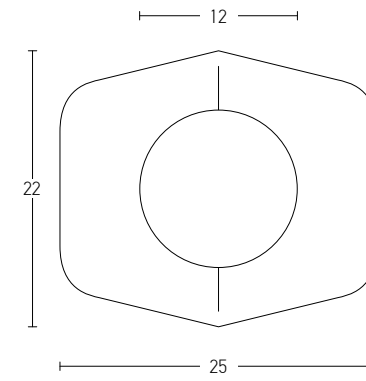

Bulb 1xG9 Led
Power MAX 7W
Input 220-240V, 50/60Hz
Dimensions L: 16cm W: 25cm H: 22cm
Material Metal - Opal Glass
Special Feature Opal Glass Ø: 12cm
Color Black Matt / **Code 20348-L**