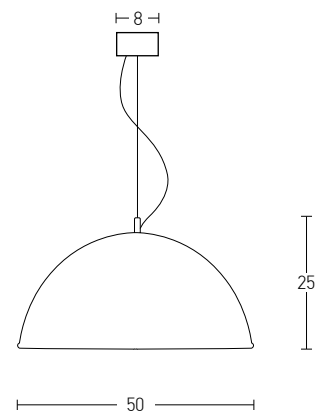

Bulb	1xE27
Power	MAX 40W
Input	220-240V, 50/60Hz
Dimensions	Ø: 50cm H: 25cm
Base	Ø: 8cm H: 3.5cm
Material	Metal
Special Feature	120cm Fabric Cable Adjustable
Color	Corten / Code 22197
Color	Painted Bronze / Code 22198
Color	Painted Gold / Code 22199