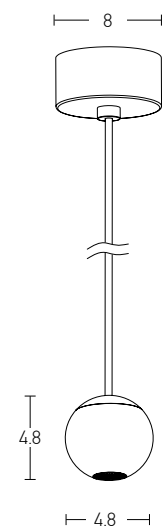

Power 4.5W
Input 220-240V, 50/60Hz
Color Temperature 3000K
Lumen 495Lm
Cri 80
Dimensions Ø: 4.8cm H: 4.8cm
Base Ø: 8cm H: 3cm
Non Dimmable ☒
Material Metal - Aluminium
Beam Angle 38°
Special Feature 200cm Cable Adjustable
Color Sandy Black / **Code 1902**

Suggested Trimless Canopy **Code 20144**