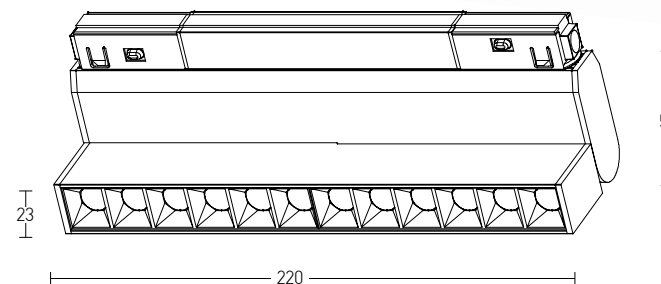

Power 12W
Input 48V
Color Temperature 3000K
Lumen 1320Lm
Cri 80
Dimensions L: 220mm W: 23mm H: 53mm
Beam Angle 30°
DALI Dimmable ☉
Material Aluminium - Acrylic
Color Sandy Black / **Code 2099**
OSRAM

Power 12W
Input 48V
Color Temperature 3000K
Lumen 1320Lm
Cri 80
Dimensions L: 220mm W: 23mm H: 53mm
Beam Angle 30°
Non Dimmable ☒
Material Aluminium - Acrylic
Color Sandy Black / **Code 2090**
OSRAM