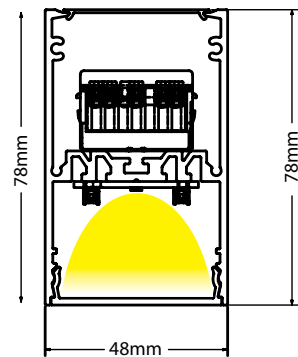

Fill in your code using the following items from the table.

Ceiling Profile

Code	Length	Driver	Kelvin	Set	Body Color
51	58 = 58cm	O = ON/OFF	3 = 3000K	E = HE	W = Sandy White
51	86 = 86cm	D = Dali	4 = 4000K	O = HO	B = Sandy Black
51	114 = 114cm				G = Sandy Grey
51	142 = 142cm				
51	170 = 170cm				
51	198 = 198cm				
51	226 = 226cm				
51	254 = 254cm				
51	282 = 282cm				
51	310 = 310cm				
51	338 = 338cm				

Guide to Create your Code by Choosing : 51 - Length - Driver - Kelvin - Set - Body Color