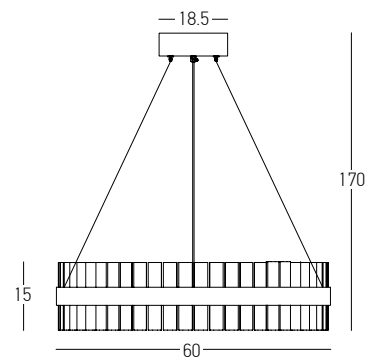

Power 56W
Input 220-240V, 50/60Hz
Color Temperature 3000K
Lumen 7220Lm
Cri 80
Dimensions Ø: 60cm H: 170cm
Base Ø: 18.5cm H: 5cm
Dimmable Triac ☐
Material Stainless Steel - Clear Glass
Special Feature 150cm Cable Adjustable
Profile 3.5x4cm
Color Gold Matt / **Code 22039**

Power 68W
Input 220-240V, 50/60Hz
Color Temperature 3000K
Lumen 8700Lm
Cri 80
Dimensions Ø: 80cm H: 170cm
Base Ø: 18.5cm H: 5cm
Dimmable Triac ☐
Material Stainless Steel - Clear Glass
Special Feature 150cm Cable Adjustable
Profile 3.5x4cm
Color Gold Matt / **Code 22040**