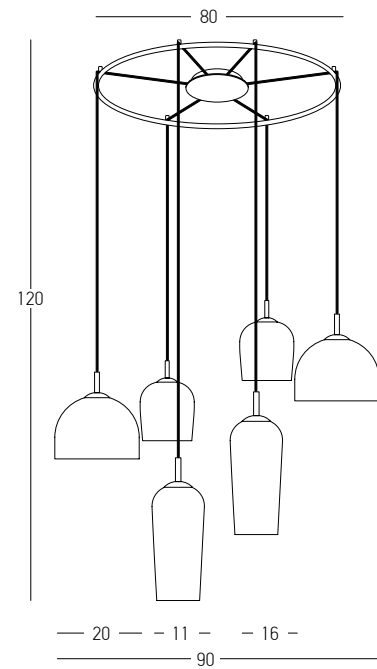

Bulb 6xE14
Power MAX 40W
Input 220-240V, 50/60Hz
Dimensions Ø: 90cm H: 110cm
Bases Ø: 20cm H: 3cm
Glass Ø: 80cm H: 3cm
Ø: 20cm H: 15cm
Ø: 16cm H: 17cm
Ø: 11cm H: 24cm
Material Metal - Glass
Special Feature 150cm Cable Adjustable
Color Champagne - Black Matt / **Code 22156**
Clear Glass - Painted Gold / **Code 22160**