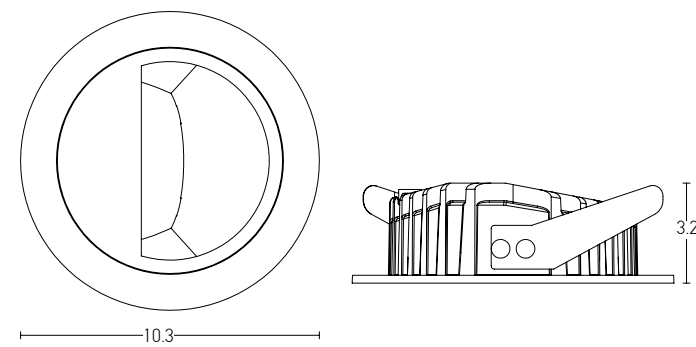

Wall Washer

Power	8W
Input	220-240V, 50/60Hz
Color Temperature	3000K
Lumen	388Lm
Cri	80
IP	54
Dimensions	Ø: 10.3cm H: 3.2cm
Cutting Hole	Ø: 8.5cm
Beam Angle	20°
Non Dimmable	☒
Material	Aluminium
Depth Required	∏: 3.5cm
Driver	Included (250mA)
Color	White / Code S072