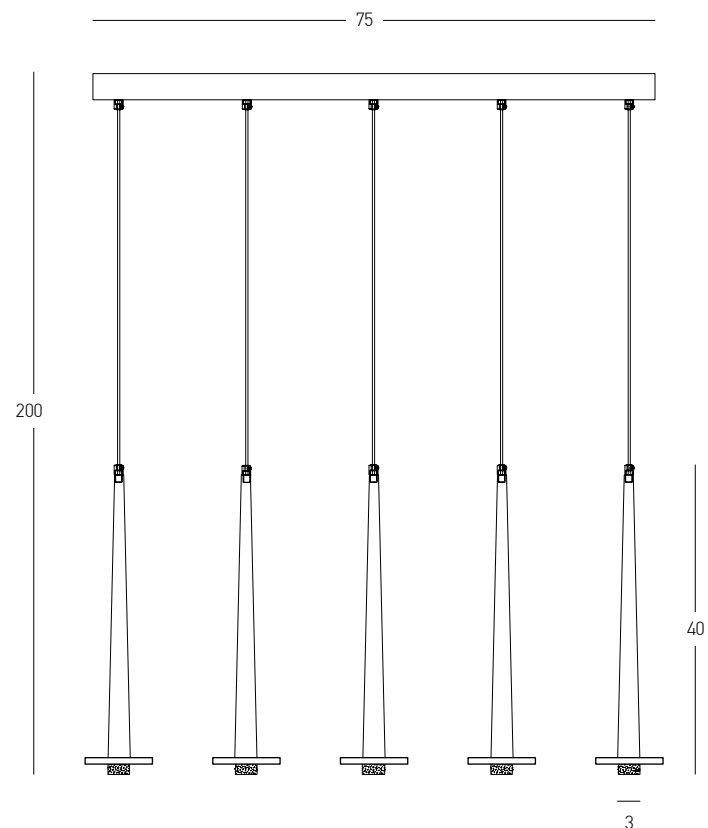

Indoor Led Lighting

Power 15W
Input 220-240V, 50/60Hz
Color Temperature 3000K
Lumen 880Lm
Cri 90
Dimensions L: 75cm W: 6cm H: 200cm
Base L: 75cm W: 6cm H: 3.5cm
Dimmable Triac ☐
Material Metal - Aluminum - Acrylic - Marble
Special Feature 150cm Cable Adjustable
Stick Ø: 3cm H: 40cm
Color Sandy Black - White Marble / **Code 22112**