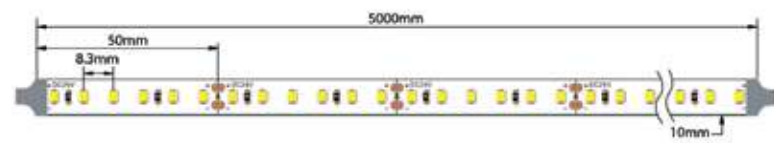

-LED STRIP 2400K 12W/m CRI 90

Code	IP	Kelvin	CRI	Watt	Lm/m
LS05	20	2400	90	12W/m	1200

Lumen Efficiency 100Lm/W
SDCM 3
Ra 90
LEDs/m 120
Voltage DC24V
Width 10mm
Unit cut 50mm
Life Span 20000H
Waterproof Rate IP20

Dimming Options

1. DALI Dimming : Dali Driver 24V + Switch DALI MCU . Suitable with Drivers to Page : 701
2. BLUETOOTH Dimming : Element Driver 24V+OT BLE (CASAMBI App) . Suitable with Drivers to Page : 700
3. PHASECUT Dimming : Suitable with PhaseCut Drivers to Page : 701
4. 1-10 Dimming : 1-10 Driver 24V . Suitable with 1-10V Drivers to Page : 701
5. PUSH BUTTON Dimming : Dali Driver 24V to Page : 701