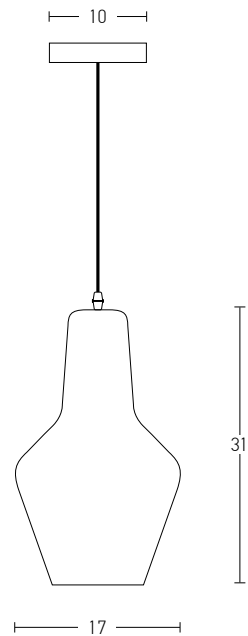

Bulb 1xE27
Power MAX 40W
Input 220-240V, 50/60Hz
Dimensions Ø: 25cm H: 30cm
Base Ø: 10cm H: 2cm
Material Metal - Glass
Special Feature 150cm Cable Adjustable
Color Chrome Glass / **Code 17053**

Bulb 1xE27
Power MAX 40W
Input 220-240V, 50/60Hz
Dimensions Ø: 17cm H: 31cm
Base Ø: 10cm H: 2cm
Material Metal - Glass
Special Feature 150cm Cable Adjustable
Color Chrome Glass / **Code 17055**