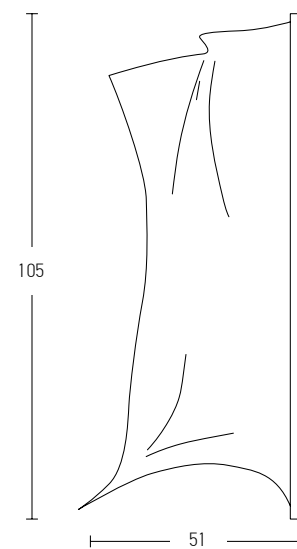

Power 25W
Input 220-240V, 50/60Hz
Color Temperature 3000K
Lumen 1875Lm
Cri 80
Dimensions L: 51cm W: 29cm H: 105cm
Non Dimmable ☒
Material Metal - Aluminium - Acrylic
Special Feature 120cm Cable Available
Acrylic Thickness: 0.6cm
Color Black Matt / **Code 20182**