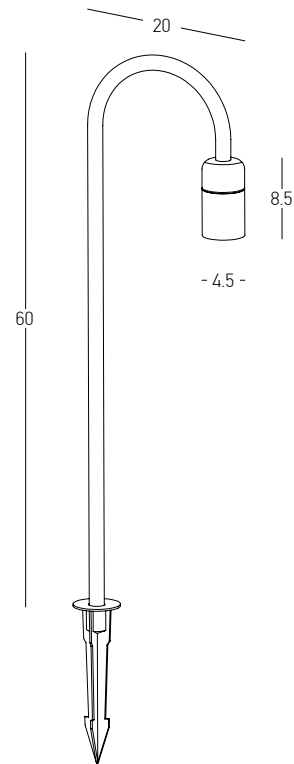

Power 6W
Input 220-240V, 50/60Hz
Color Temperature 3000K
Lumen 500Lm
Cri 80
IP 65
Dimensions L: 20cm W: 4.5cm H: 60cm
Beam Angle 40°
Material Aluminum - Tempered Glass
Special Feature Spike Included
Color Dark Brown / Code E279