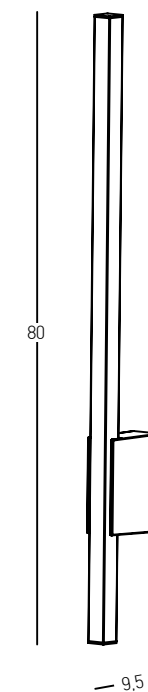

Power	12W
Input	220-240V, 50/60Hz
Color Temperature	3000K
Lumen	1400Lm
Cri	80
IP	65
Dimensions	L: 9.5cm W: 4.5cm H: 80cm
Base	L: 9cm W: 4.5cm H: 12.5cm
Material	Aluminum - PC Diffuser
Color	Graphite / Code E287