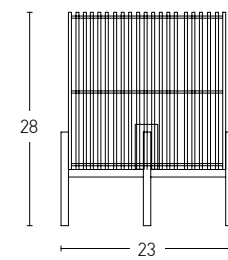

Bulb 1xE14
Power MAX 25W
Input 220-240V, 50/60Hz
Dimensions Ø: 23cm H: 28cm
Material Metal - Rattan
Special Feature 120cm Cable Available
Color Natural - Black Matt / **Code 20232**