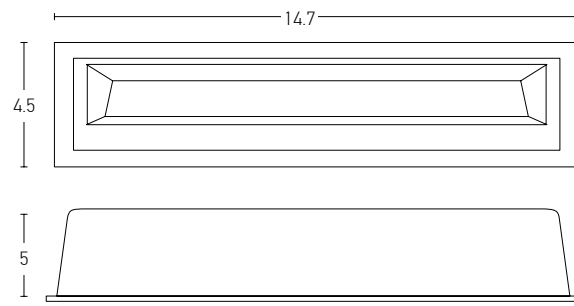

Wall Washer

Power	12W
Input	220-240V, 50/60Hz
Color Temperature	3000K
Lumen	388Lm
Cri	90
IP	54
Dimensions	L: 14.7cm W: 4.5cm H: 5cm
Cutting Hole	14 x 3.5cm
Beam Angle	20°
Non Dimmable	☒
Material	Aluminium
Depth Required	∏: 5.5cm
Driver	Included (600mA)
Color	White Matt / Code S087