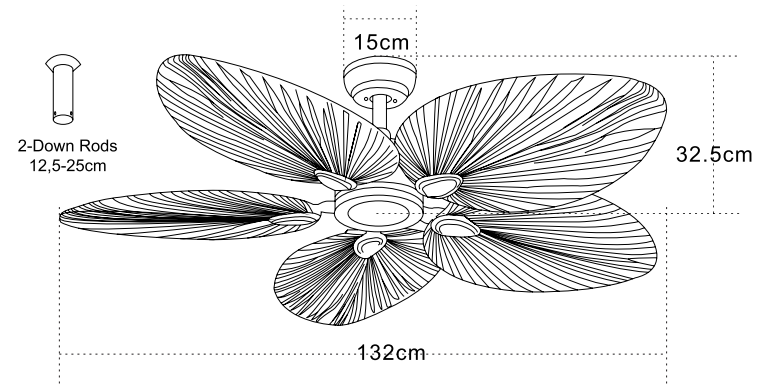

Led Light Source Without Light  
Input 220-240V, 50/60Hz  
dB 20  
Dimensions 60" Ø: 152cm H: 32-44.5cm  
Air Flow 211.7m<sup>3</sup> min  
Night Mode Time Setting 2h / 4h / 8h  
Material Metal - Wood  
Special Feature 2 Down Rods 12.5-25cm  
Summer & Winter Function  
Possibility of Installation on a Sloping Roof - 20°  
Motor Feature DC Motor 55W  
5 Speeds  
Color Black Matt - Solid Wood Blades / **Code 20259**