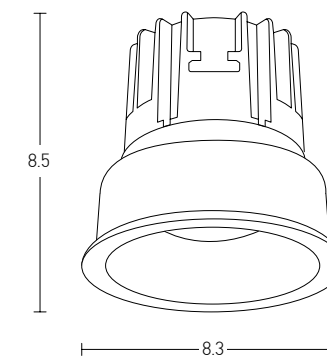

Power	13W
Input	220-240V, 50/60Hz
Color Temperature	3000K
Lumen	910Lm
Cri	90
IP	54
Dimensions	Ø: 8.3cm H: 8.5cm
Cutting Hole	Ø: 7.6cm
Beam Angle	32°
Non Dimmable	☒
Material	Aluminium
Depth Required	∏: 9cm
Driver	Included (300mA)
Color	Black Matt / Code S078
Color	White Matt / Code S077