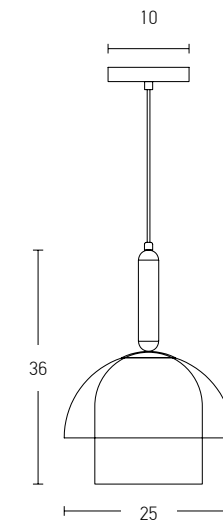

Bulb 1xE27
Power MAX 40W
Input 220-240V, 50/60Hz
Dimensions Ø: 25cm H: 36cm
Base Ø: 10cm H: 2cm
Material Metal - Glass
Special Feature 200cm Cable Adjustable
Color Black Matt - Smoked Grey / **Code 20126**