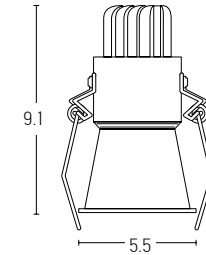

Power 4W
Input 220-240V, 50/60Hz
Color Temperature 3000K
Lumen 270Lm
Cri 90
Dimensions Ø: 4cm H: 5.8cm
Cutting Hole Ø: 3.3cm
Beam Angle 24°
Non Dimmable ☒
Material Aluminium
Depth Required JT : 6.5cm
Driver Included (700mA)
Color White Matt - Black Matt / **Code S092**

Power 6W
Input 220-240V, 50/60Hz
Color Temperature 3000K
Lumen 420Lm
Cri 90
Dimensions Ø: 6cm H: 8.2cm
Cutting Hole Ø: 5.1cm
Beam Angle 40°
Non Dimmable ☒
Material Aluminium
Depth Required JT : 9cm
Driver Included (160mA)
Color White Matt - Black Matt / **Code S093**

Power 15W
Input 220-240V, 50/60Hz
Color Temperature 3000K
Lumen 1050Lm
Cri 90
Dimensions Ø: 7.5cm H: 10cm
Cutting Hole Ø: 6.8cm
Beam Angle 38°
Non Dimmable ☒
Material Aluminium
Depth Required JT : 11cm
Driver Included (350mA)
Color White Matt - Black Matt / **Code S094**

Power 6W
Input 220-240V, 50/60Hz
Color Temperature 3000K
Lumen 480Lm
Cri 90
Dimensions Ø: 5.5cm H: 9.1cm
Cutting Hole Ø: 5.2cm
Beam Angle 24°
Non Dimmable ☒
Material Aluminium
Depth Required JT : 9.5cm
Driver Included (160mA)
Color White Matt / **Code S073**

Power 10W
Input 220-240V, 50/60Hz
Color Temperature 3000K
Lumen 800Lm
Cri 90
Dimensions Ø: 7.5cm H: 9.8cm
Cutting Hole Ø: 7.2cm
Beam Angle 31°
Non Dimmable ☒
Material Aluminium
Depth Required JT : 10.5cm
Driver Included (250mA)
Color White Matt / **Code S075**

Power 6W
Input 220-240V, 50/60Hz
Color Temperature 3000K
Lumen 480Lm
Cri 90
Dimensions Ø: 5.5cm H: 9.1cm
Cutting Hole Ø: 5.2cm
Beam Angle 24°
Non Dimmable ☒
Material Aluminium
Depth Required JT : 9.5cm
Driver Included (160mA)
Color Black Matt / **Code S074**