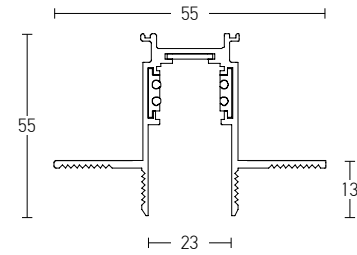

TRIMLESS Curved Track

Dimensions   Ø: 600mm
L: 628mm
Material   Aluminum
Color   Sandy Black
Code 22091