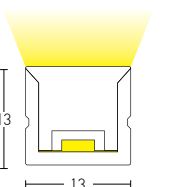

Code	IP	Kelvin	CRI	Watt	Lm/m
LS14	67	3000	90	9W/m	468
LS15	67	4000	90	9W/m	495

Lumen Efficiency 55Lm/W
SDCM 3
Ra 90
LEDs/m 112
Voltage DC24V
Unit cut 55.5mm
Life Span 20000H
Waterproof Rate IP67
Special Feature UV resistant
Chemical resistant