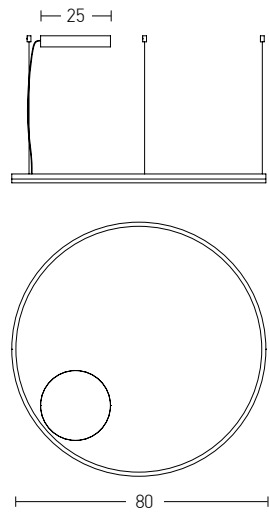

Power 55W
Input 220-240V, 50/60Hz
Color Temperature 3000K
Lumen 4400Lm
Cri 80
Dimensions Ø: 80cm H: 200cm
Base Ø: 25cm H: 5cm
Dimmable Triac ☐
Material Aluminium - Acrylic
Special Feature 200cm Cable Adjustable
Color Black Matt / **Code 20262**
Color White Matt / **Code 20263**
Color Gold Matt / **Code 22240**