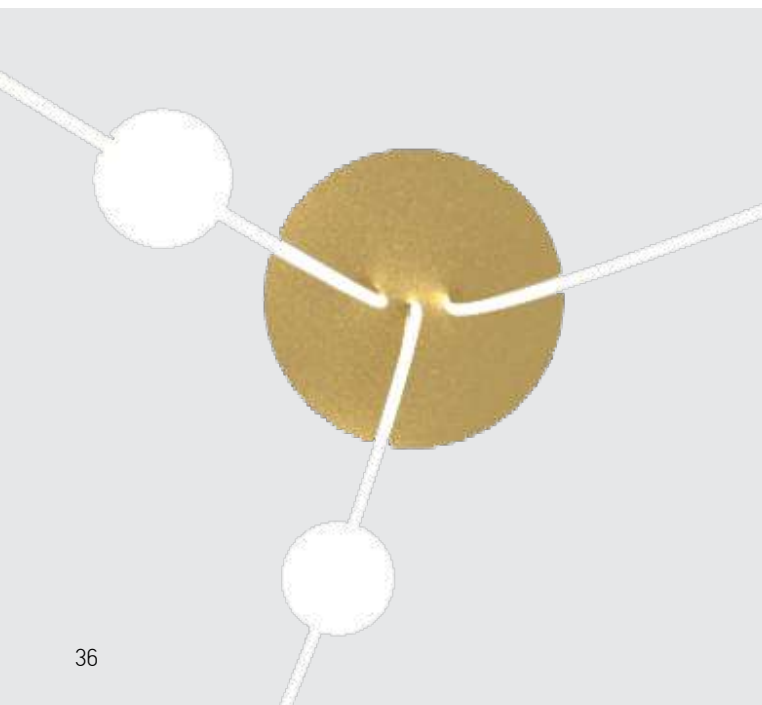

Power 42W
Input 220-240V, 50/60Hz
Color Temperature 3000K
Lumen 3289Lm
Cri 80
Dimensions L: 140cm W: 30cm H: 100cm
Base Ø: 22cm H: 4.5cm
Dimmable Triac ☐
Material Aluminum - Silicon - Opal Glass
Special Feature Opal Glass Ø: 10cm
Color Black Matt / **Code 22247**
Color Gold Matt / **Code 22248**