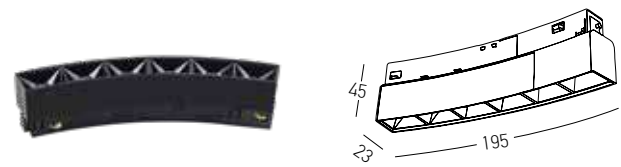

Lights for 22090 - 22091 Tracks