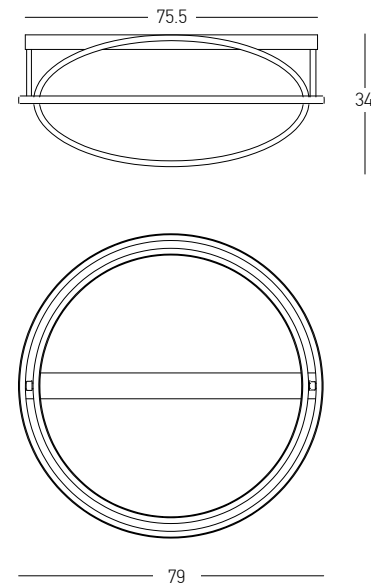

Power 80W
Input 220-240V, 50/60Hz
Color Temperature 3000K
Lumen 8500Lm
Cri 80
Dimensions Ø: 79cm H: 18-34cm
Base L: 75,5cm W: 7cm H: 3.5cm
Dimmable Triac ☐
Material Metal - Aluminium - Silicon
Special Feature Profile 2x2cm
Movable

Color Black Matt / **Code 22017**
Color Gold Matt / **Code 22019**