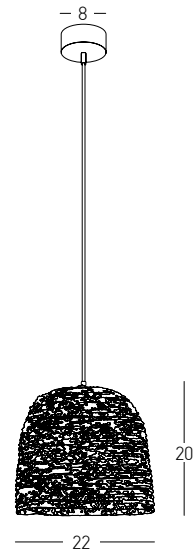

Indoor Lighting | Bamboo - Rattan Collection

Bulb 1xE27 Led
Power MAX 20W
Input 220-240V, 50/60Hz
Dimensions Ø: 22cm H: 20cm
Base Ø: 8cm H: 3.5cm
Material Metal - Braided Wheat
Special Feature 200cm Black Fabric Cable Adjustable
Color Natural - Sandy Black/ **Code 22166**