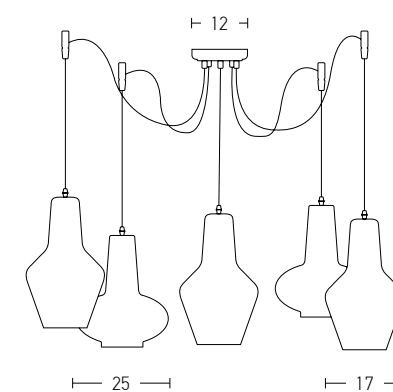

Bulb 5xE27
Power MAX 40W
Input 220-240V, 50/60Hz
Base Ø: 12cm H: 2.5cm
Material Metal - Glass
Special Feature 150cm Cable Adjustable
4 Hanging Accessories Included
Color Black Matt - Chrome Glass / **Code 17150**