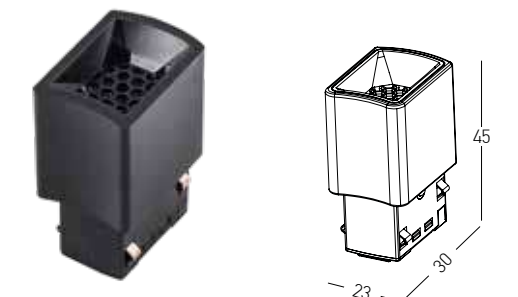

Power 2W
Input 48V
Color Temperature 3000K
Lumen 170Lm
Cri 80
Dimensions Curved: 1200mm L: 30mm W: 23mm H: 45mm
Beam Angle 25°
Non Dimmable ☒
Material Acrylic
Color Sandy Black / **Code 22107**