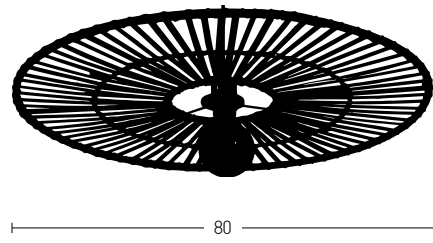

25

Bulb 1xE27 Led  
Power MAX 20W  
Input 220-240V, 50/60Hz  
Dimensions Ø: 25cm L: 11.5cm  
Base Ø: 8cm H: 2.5cm  
Material Metal - Bush  
Color Natural - Sandy Black / Code 22175

40

Bulb 1xE27 Led  
Power MAX 20W  
Input 220-240V, 50/60Hz  
Dimensions Ø: 40cm L: 11.5cm  
Base Ø: 8cm H: 2.5cm  
Material Metal - Bush  
Color Natural - Sandy Black / Code 22174