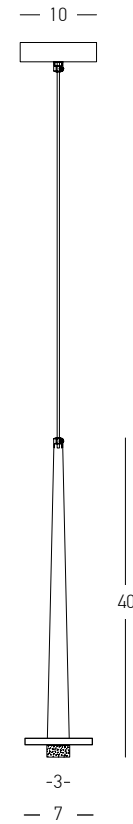

Indoor Led Lighting

Power 3W
Input 220-240V, 50/60Hz
Color Temperature 3000K
Lumen 150Lm
Cri 90
Dimensions Ø: 3cm H: 40cm
Base Ø: 10cm H: 2.5cm
Non Dimmable ☒
Material Metal - Aluminum - Acrylic - Marble
Special Feature 150cm Cable Adjustable
Color Sandy Black - White Marble / **Code 22110**
Color Gold Matt - White Marble / **Code 22111**