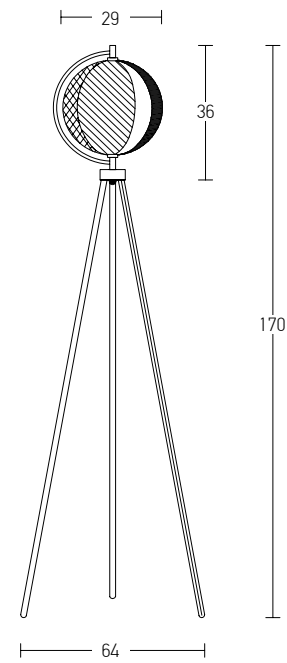

Bulb 1xE27
Power MAX 15W
Input 220-240V, 50/60Hz
Dimensions Ø: 29cm W: 64cm H: 170cm
Material Metal - Acrylic
Special Feature 200cm Cable Available
Color Black Matt / **Code 2038**