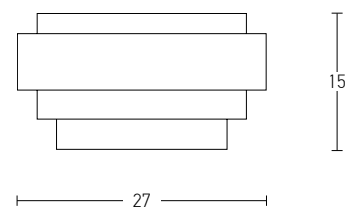

Power 6W
Input 220-240V, 50/60Hz
Color Temperature 3000K
Lumen 420Lm
Cri 80
Dimensions L: 9cm W: 9cm H: 30cm
Non Dimmable ☒
Material Metal
Color White Matt / **Code 16155**

Bulb 1xE27
Power MAX 40W
Input 220-240V, 50/60Hz
Dimensions L: 14cm W: 27cm H: 15cm
Material Metal
Color White Matt / **Code 16158**