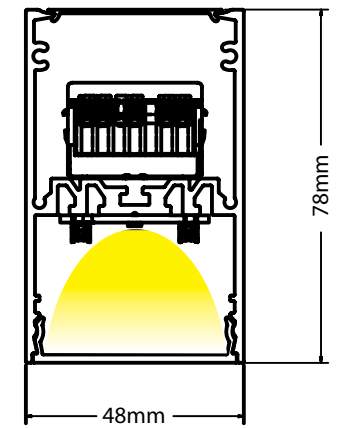

34mm LED profile luminaire, made of an extruded aluminium, power-coated with fine sandy finish. Designed for ceiling/pendant/trim-less/recessed mounting, providing direct light emission through PMMA diffuser. Luminaire equipped with the latest generation of well known LED boards with small color tolerance.