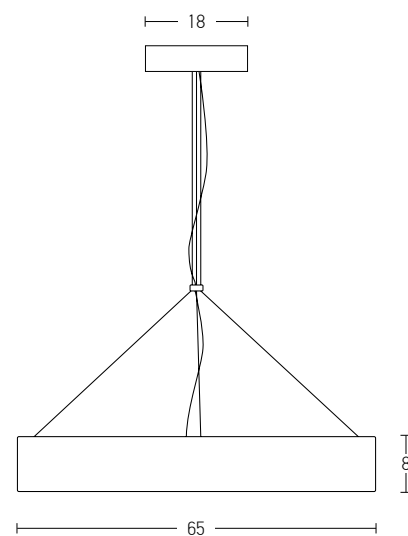

Power 56W
Input 220-240V, 50/60Hz
Color Temperature 3000K
Lumen 4480Lm
Cri 80
Dimensions Ø: 65cm H: 8cm
Base Ø: 18cm H: 4.5cm
Non Dimmable ☒
Material Metal - Acrylic
Special Feature 150cm Cable Adjustable
Color Black Matt / **Code 1618**