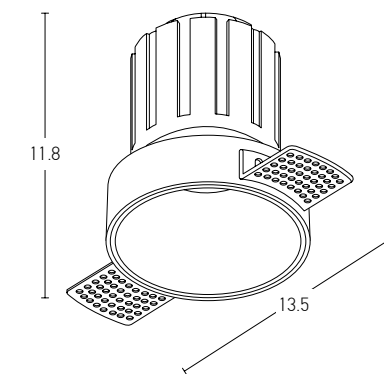

Power 15W
Input 220-240V, 50/60Hz
Color Temperature 3000K
Lumen 1125Lm
Cri 90
Dimensions Ø: 8.2cm W: 13.5cm H: 11.8cm
Cutting Hole Ø: 8.2cm
Beam Angle 36°
Non Dimmable ☒
Material Aluminium
Depth Required 12cm
Driver Included (350mA)
Color Sandy Black / **Code S097-B**
Copper Matt / **Code S097-C**
Gold Matt / **Code S097-G**