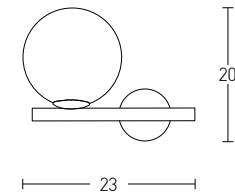

Bulb 1xE14 / 1xG9
Power MAX 15W / MAX 7W
Input 220-240V, 50/60Hz
Dimensions L: 17.5cm W: 33cm H: 21cm
Base Ø: 8cm H: 3cm
Material Metal - Opal Glass
Special Feature Opal Glass Ø: 15cm / Ø: 10cm
Color Gold Matt / **Code 1995**

Bulb 1xE14
Power MAX 15W
Input 220-240V, 50/60Hz
Dimensions L: 17.5cm W: 23cm H: 20cm
Base Ø: 8cm H: 2cm
Material Metal - Opal Glass
Special Feature Opal Glass Ø: 15cm
Color Gold Matt / **Code 1996**