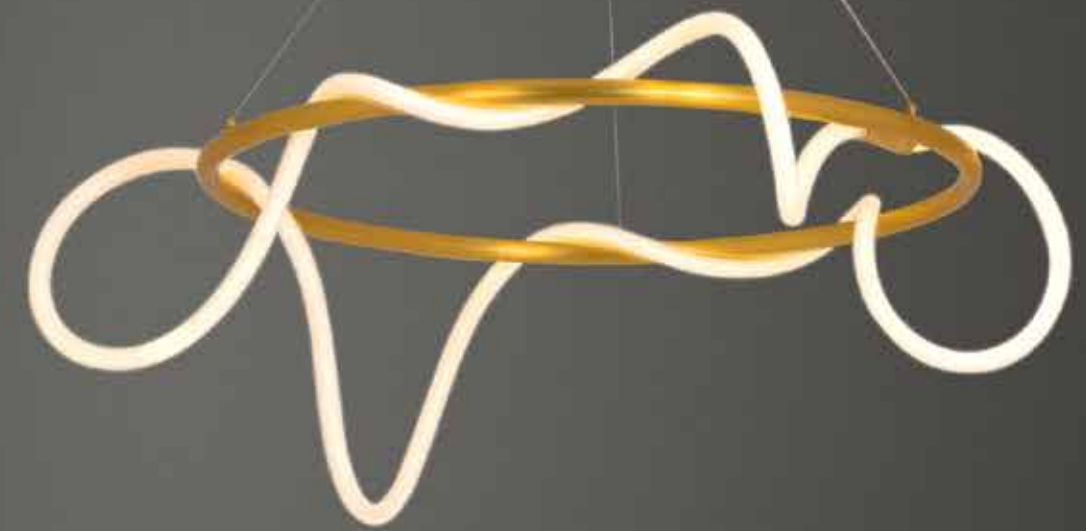

Power 60W
Input 220-240V, 50/60Hz
Color Temperature 3000K
Lumen 3600Lm
Cri 80
Dimensions L: 120cm H: 40cm
Base Ø: 17cm H: 5cm
Non Dimmable ☒
Material Metal - Silicon
Special Feature 360° Lighting Tube Ø: 2.4cm
220cm Cable Adjustable
Color Gold Matt / **Code 19254**

Power 60W
Input 220-240V, 50/60Hz
Color Temperature 3000K
Lumen 3600Lm
Cri 80
Dimensions Ø: 80cm H: 35cm
Base Ø: 17cm H: 5cm
Non Dimmable ☒
Material Metal - Silicon
Special Feature 360° Lighting Tube Ø: 2.4cm
190cm Cable Adjustable
Color Gold Matt / **Code 19261**