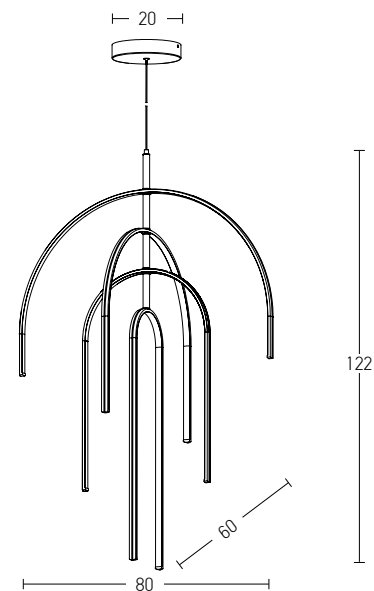

Power 96W
Input 220-240V, 50/60Hz
Color Temperature 3000K
Lumen 7680Lm
Cri 80
Dimensions L: 80cm W: 60cm H: 122cm
Base Ø: 20cm H: 4cm
Dimmable Triac
Material Metal - Aluminium - Acrylic
Color Gold Matt / **Code 1933**