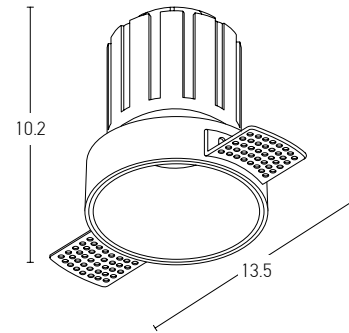

Power 9W
Input 220-240V, 50/60Hz
Color Temperature 3000K
Lumen 675Lm
Cri 90
Dimensions Ø: 8.2cm W: 13.5cm H: 10.2cm
Cutting Hole Ø: 8.2cm
Beam Angle 36°
Non Dimmable ☒
Material Aluminium
Depth Required 10.5cm
Driver Included (200mA)
Color Sandy White / **Code S096**