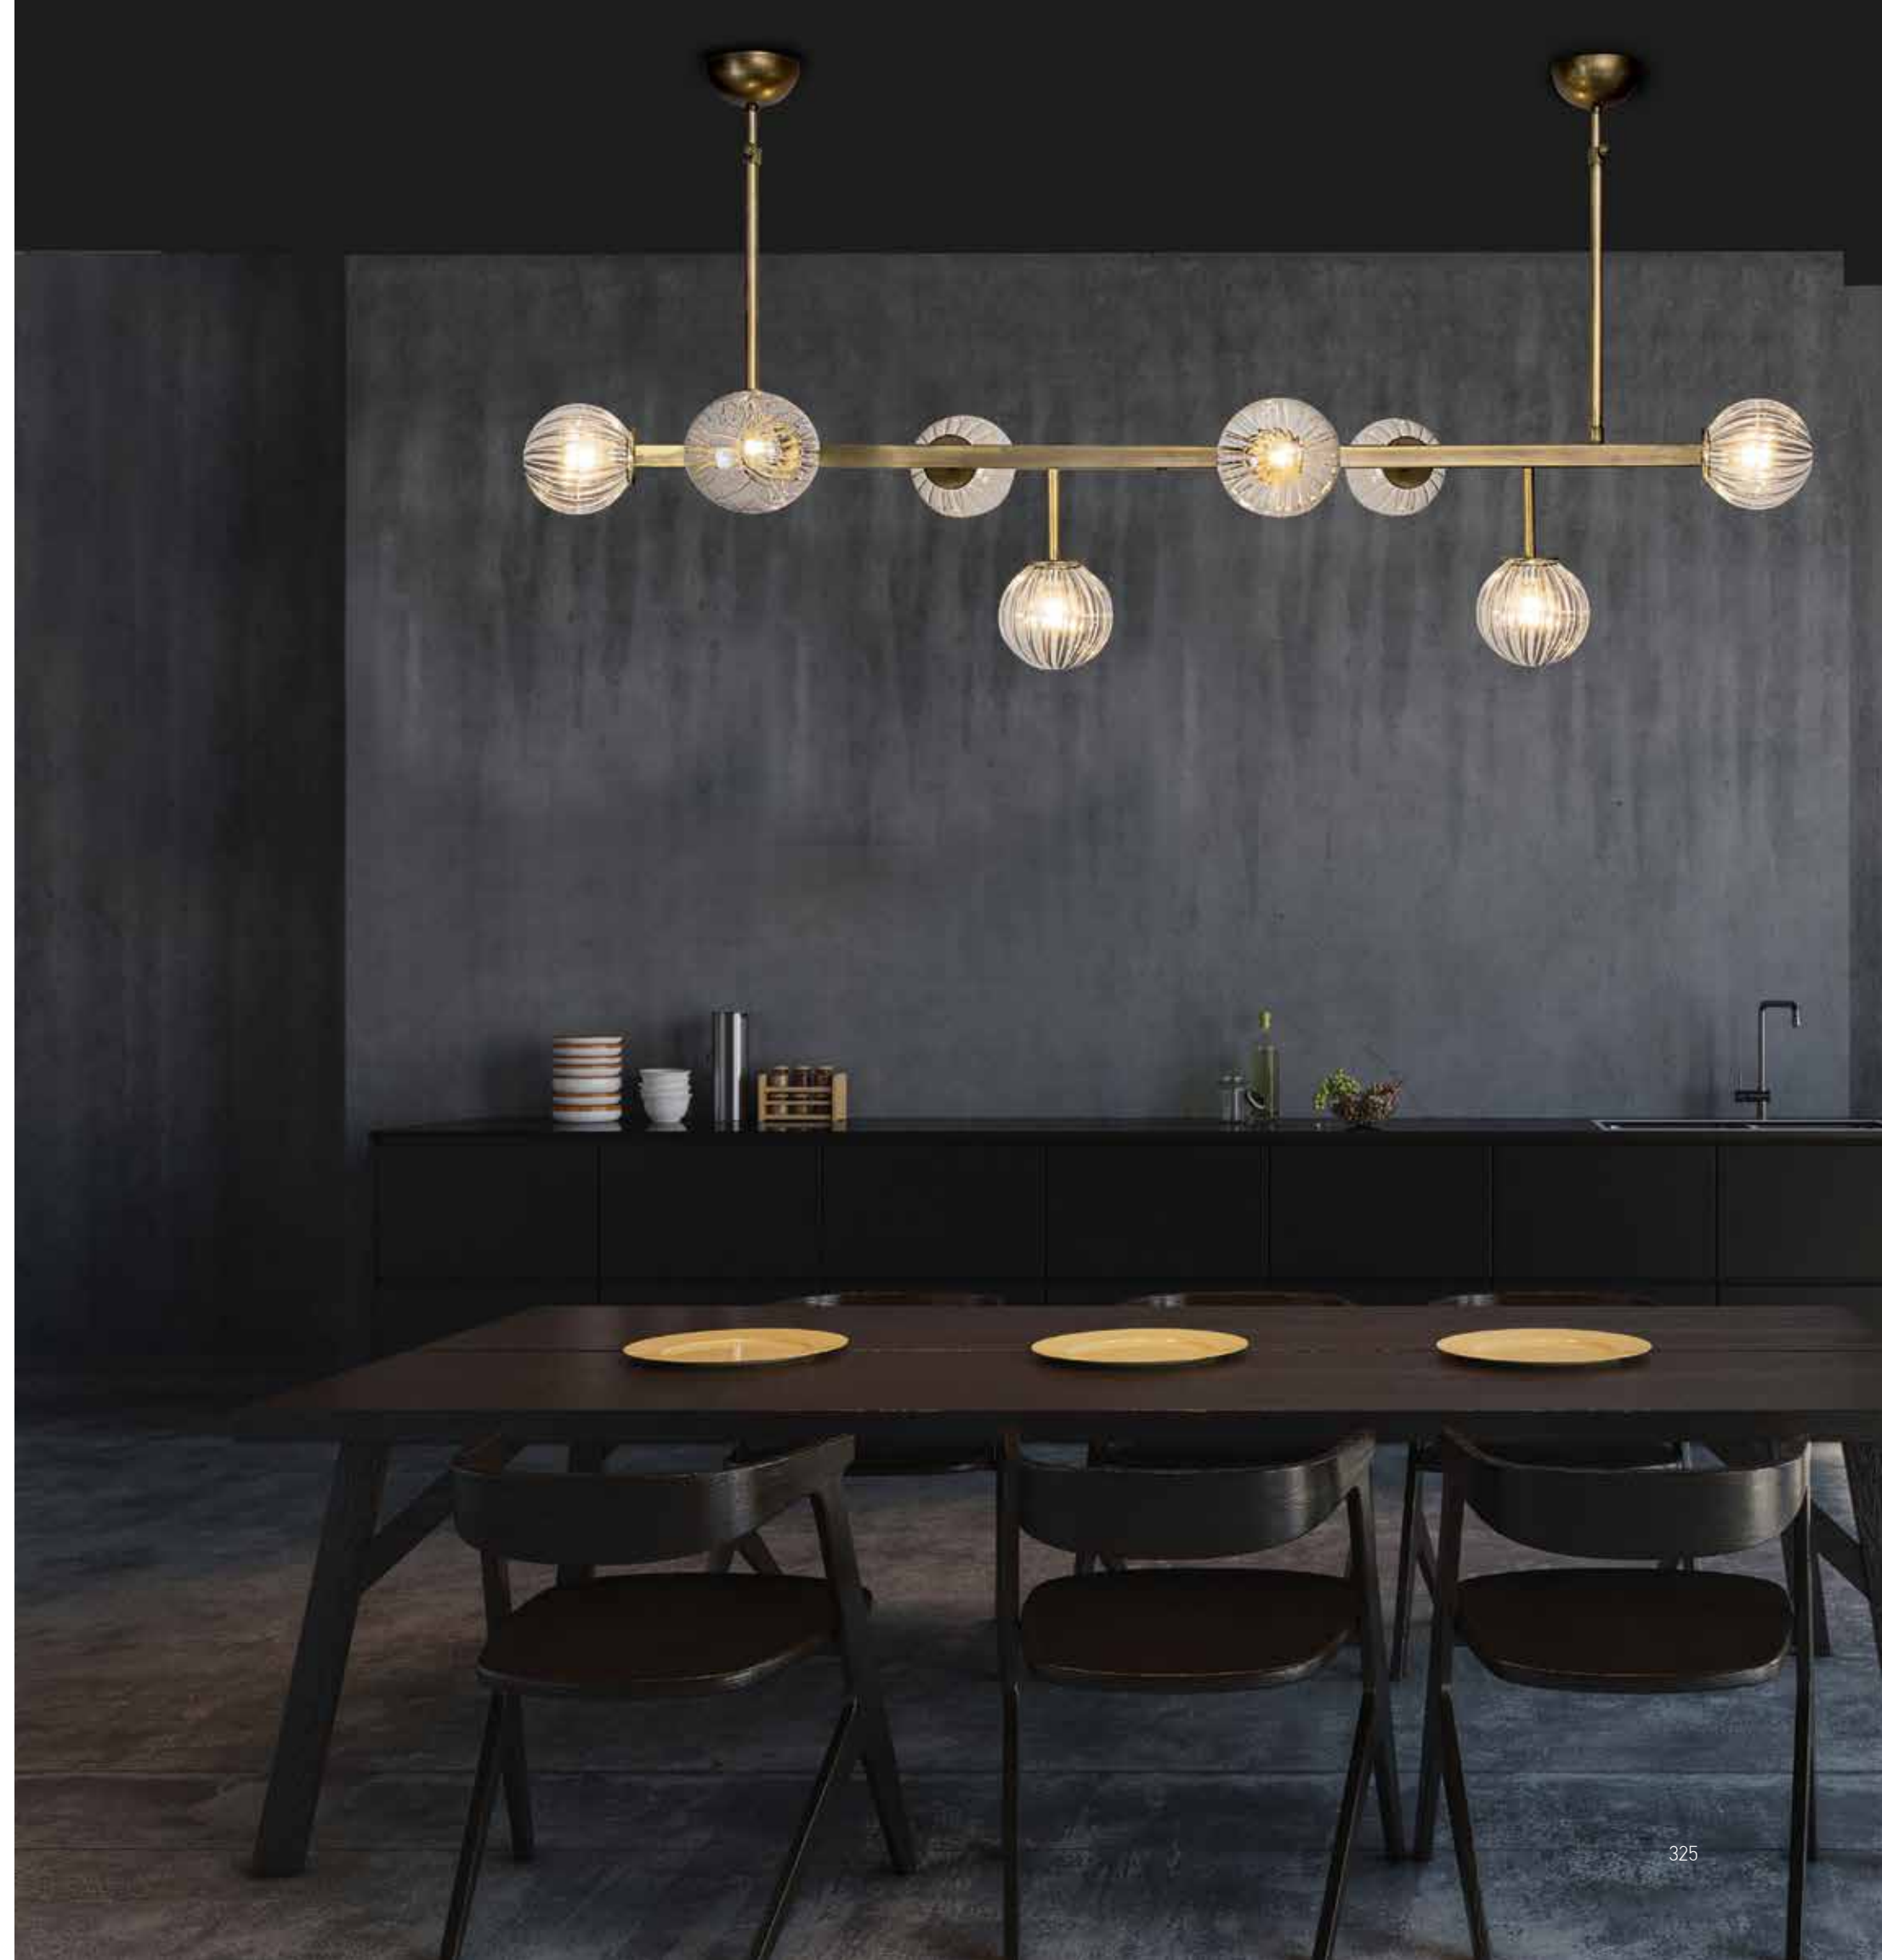

Bulb	8xG9 Led
Power	MAX 40W
Input	220-240V, 50/60Hz
Dimensions	L: 120cm H: 65-85cm
Base	Ø: 10cm
Material	Metal- Clear Glass
Special Feature	Clear Glass Ø: 12cm
Color	Bronze / Code 18132-BR