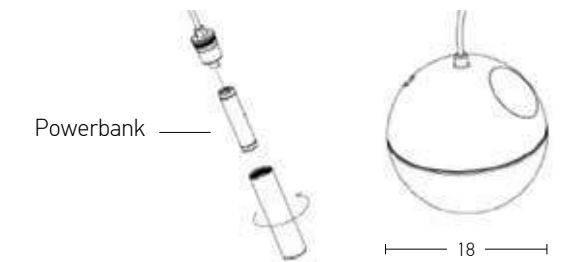

Power 1.5W
Input 220-240V, 50/60Hz
Color Temperature 2700K
Lumen 99Lm
Cri 80
IP 44
Dimensions Ø: 18cm
3 Steps Dimming 25% , 50% , 100%
Duration 20h , 10h , 5h
Material Aluminum - PC Difusser
Special Feature Portable Table Lamp
USB Cable & Adaptor Included
80cm Cable Adjustable

Color Black / **Code E231**