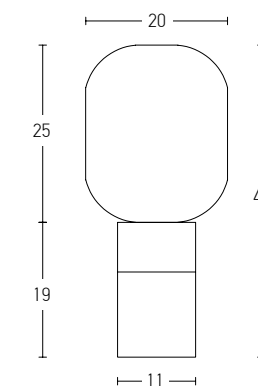

Bulb 1xE27
Power MAX 25W
Input 220-240V, 50/60Hz
Dimensions Ø: 20cm H: 44cm
Base Ø: 11cm H: 19cm
Material Metal - Marble - Glass
Special Feature 150cm Cable Available
Color White Marble - Champagne - Antique Brass / **Code 20253**