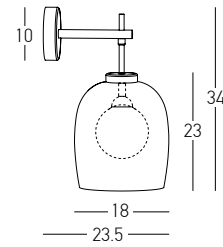

Bulb 1xG9 Led
Power MAX 5W
Input 220-240V, 50/60Hz
Dimensions L: 23.5cm W: 18cm H: 34cm
Base Ø: 10cm W: 2.5cm
Glass Ø: 18cm H: 20cm
Material Metal - Smoked Glass Outside
Opal Glass Inside
Special Feature Opal Glass Ø: 10cm
Color Sandy Black / **Code 22052**