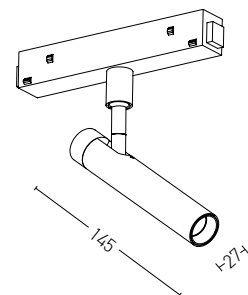

Power 5W
Input 48V
Color Temperature 3000K
Lumen 550Lm
Cri 80
Dimensions Ø: 26mm H: 125mm
Beam Angle 24°
DALI Dimmable ☐
Material Aluminium
Color Sandy Black / **Code 2094**
CREE ⇄