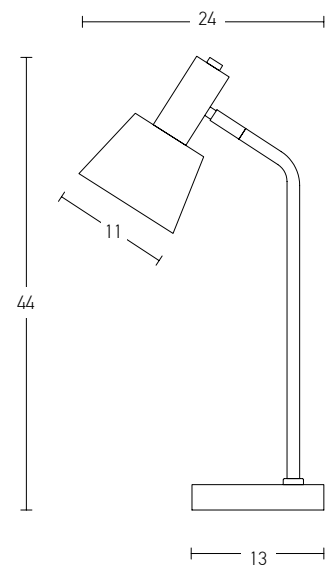

Bulb 1xE14
Power MAX 25W
Input 220-240V, 50/60Hz
Dimensions L: 18cm W: 11cm H: 18cm
Base Ø: 12cm H: 2cm
Material Metal - Aluminium
Color White Matt - Gold Matt / **Code 20218**
Grey Matt - Gold Matt / **Code 20219**

Bulb 1xE14
Power MAX 25W
Input 220-240V, 50/60Hz
Dimensions L: 24cm H: 44cm
Base Ø: 13cm H: 2.5cm
Material Metal - Aluminium
Special Feature 150cm Cable Available
Color White Matt - Gold Matt / **Code 20221**
Grey Matt - Gold Matt / **Code 20220**