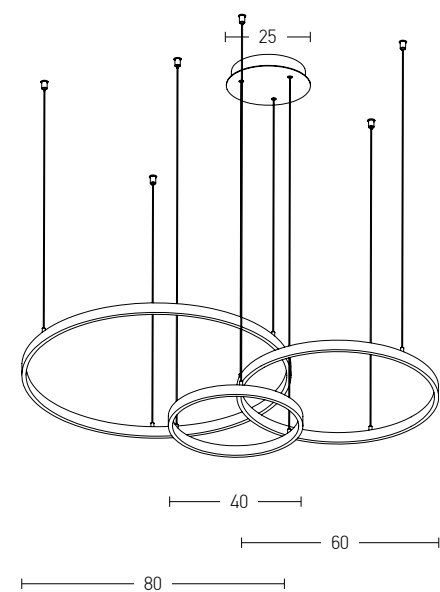

Power 136W
Input 220-240V, 50/60Hz
Color Temperature 3000K
Lumen 10.880Lm
Cri 80
Dimensions Ø: 40cm / Ø: 60cm / Ø: 80cm
Base Ø: 25cm H: 5cm
Non Dimmable ☒
Material Metal - Aluminum - Acrylic
Special Feature 150cm Cable Adjustable
Color Gold Matt / **Code 1956**

Power 136W
Input 220-240V, 50/60Hz
Color Temperature 3000K
Lumen 10.880Lm
Cri 80
Dimensions Ø: 40cm / Ø: 60cm / Ø: 80cm
Base Ø: 25cm H: 5cm
Dimmable Triac ☐
Material Metal - Aluminum - Acrylic
Special Feature 150cm Cable Adjustable
Color Gold Matt / **Code 1956-D**