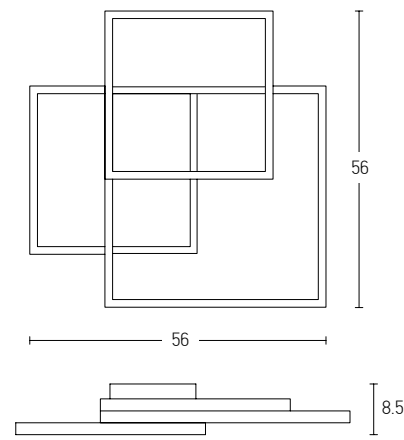

Indoor Led Lighting