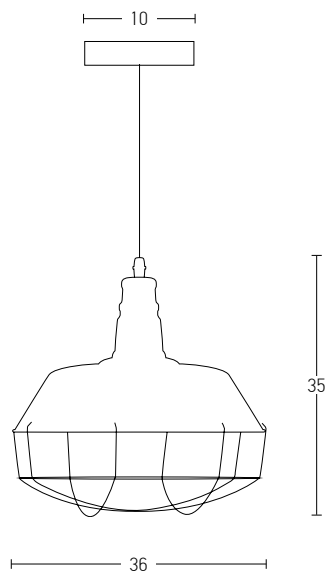

Bulb 1xE27
Power MAX 40W
Input 220-240V, 50/60Hz
Dimensions Ø: 36cm H: 35cm
Base Ø: 10cm H: 2cm
Material Metal - Alumunium
Special Feature 150cm Cable Adjustable
Color Black Matt - White / **Code 1548**