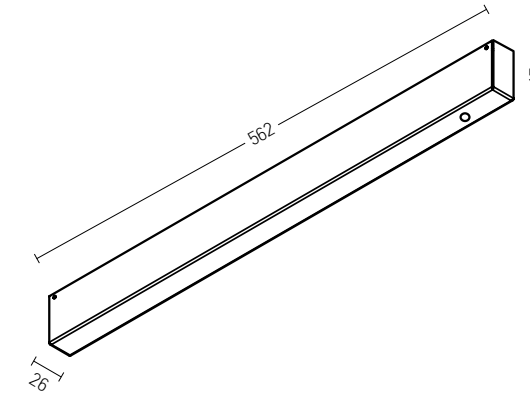

Pendant Base with Driver for Surface Magnetic Track

Power 75W
Input 220-240 , 50-60Hz
Output 48V
Special Feature 200cm Cable Available - 48V Feeder
Color Sandy White
Guarantee 5Years

ON-OFF / Code 20314-W
DALI KIT / Code 20316-W
PUSH BUTTON KIT / Code 20318-W
BLUETOOTH KIT / Code 20320-W