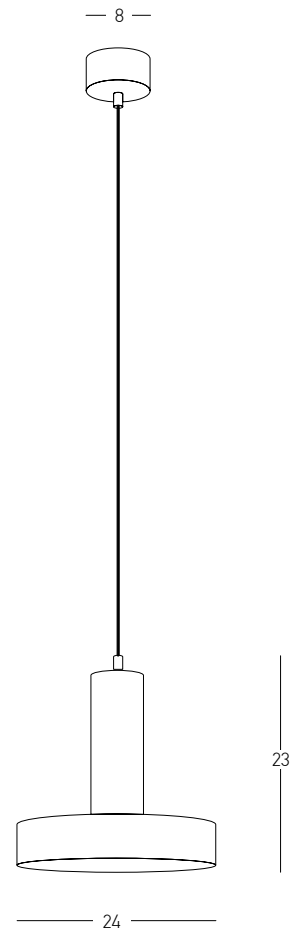

Bulb 1xGU10
Power MAX 25W
Input 220-240V, 50/60Hz
Dimensions Ø: 24cm H: 23cm
Base Ø: 8cm H: 3.5cm
Material Metal - Aluminum
Special Feature 200cm Fabric Cable Adjustable
Color Sandy Black - Painted Gold / **Code 22178**