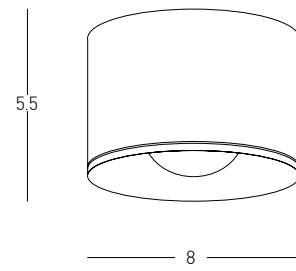

Power 12W
Input 220-240V, 50/60Hz
Color Temperature 3000K
Lumen 1000Lm
Cri 80
IP 54
Dimensions Ø: 8cm H: 5.5cm
Beam Angle 120°
Material Aluminium
Color Sandy Black / **Code S131**
Color Sandy White / **Code S132**