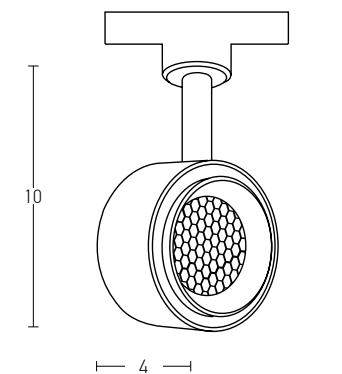

Power 8W
Input 220-240V, 50/60Hz
Color Temperature 3000K
Lumen 600Lm
Cri 80
Dimensions Ø: 7cm L: 4cm H: 10cm
Beam Angle 36°
Dimmable Triac ☐
Material Aluminium
Special Feature 3 Phase Track Light
Included Honeycomb
Color Sandy Black / **Code Z65644T-B**
Color Sandy White / **Code Z65644T-W**