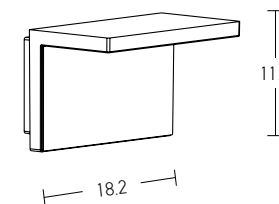

Power 13W
Input 220-240V, 50/60Hz
Color Temperature 3000K
Lumen 1170Lm
Cri 80
IP 54
Dimensions L: 13.2cm W: 18.2cm H: 11.4cm
Material Aluminium - PC Diffuser
Color Graphite - Wood / **Code E224**