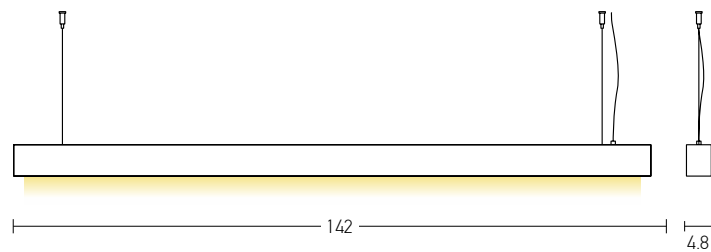

Power 45W
Input 220-240V, 50/60Hz
Color Temperature 3000K
Lumen 6300Lm
Cri 80
Dimensions L: 142cm W: 4.8cm H: 85cm
Base Ø: 8cm H: 3.5cm
Non Dimmable ☒
Material Aluminium - PC Deffuser - Leather
Special Feature 100cm Fabric Cable Adjustable
Optional Dimming DALI
Color Painted Bronze / **Code 22211**

Power 45W
Input 220-240V, 50/60Hz
Color Temperature 3000K
Lumen 6300Lm
Cri 80
Dimensions L: 142cm W: 4.8cm H: 7.8cm
Base Ø: 8cm H: 3.5cm
Non Dimmable ☒
Material Aluminium - PC Diffuser
Special Feature 200cm Fabric Cable Adjustable
Optional Dimming DALI
Color Painted Bronze / **Code 22210**