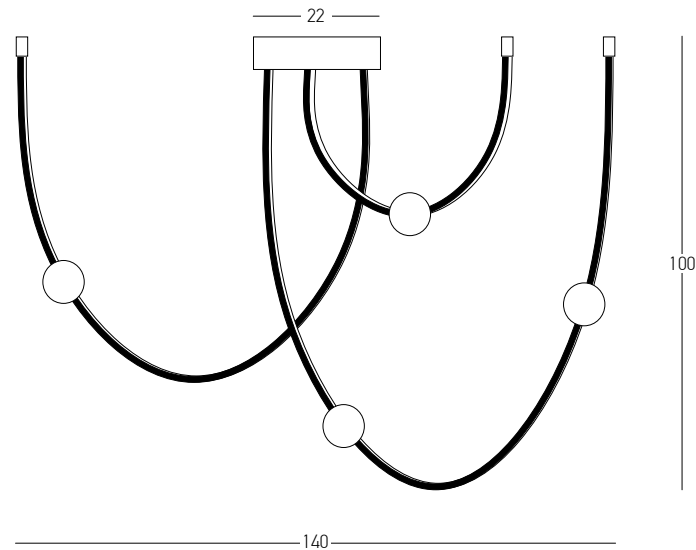

## 48V Soft Track Linear System

Explore more on page: 600

**Zambelis**  
LIGHTS

Indoor Led Lighting

Power 18W  
 Input 220-240V, 50/60Hz  
 Color Temperature 3000K  
 Lumen 1410Lm  
 Cri 80  
 Dimensions L: 100cm W: 10cm H: 82.5cm  
 Base L: 20cm W: 6cm H: 3.5cm  
 Dimmable Triac   
 Material Aluminum - Silicon - Opal Glass  
 Special Feature Opal Glass Ø: 10cm  
 Color Black Matt / **Code 22249**  
 Color Gold Matt / **Code 22250**