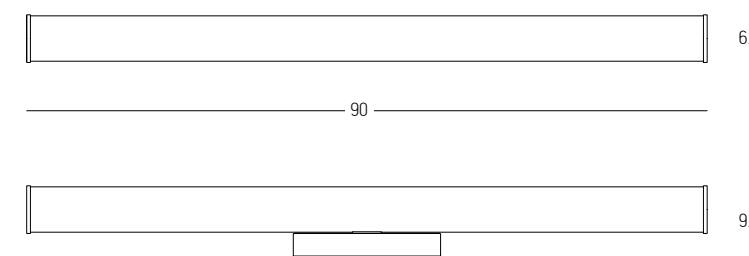

Power 15W
Input 220-240V, 50/60Hz
Color Temperature 3000K
Lumen 1500Lm
Cri 80
Dimensions L: 9.5cm W: 60cm H: 6.3cm
Base L: 3cm W: 19.5cm H: 4.5cm
Non Dimmable ☒
Material Metal - Aluminum - Acrylic
Special Feature IP44
Color Chrome / **Code 22085**

Power 21W
Input 220-240V, 50/60Hz
Color Temperature 3000K
Lumen 2200Lm
Cri 80
Dimensions L: 9.5cm W: 90cm H: 6.3cm
Base L: 3cm W: 19.5cm H: 4.5cm
Non Dimmable ☒
Material Metal - Aluminum - Acrylic
Special Feature IP44
Color Chrome / **Code 22086**