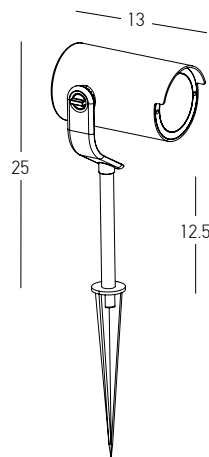

Power 12W
Input 220-240V, 50/60Hz
Color Temperature 3000K
Lumen 780Lm
Cri 80
IP 65
Dimensions Ø: 7.5cm L: 13cm H: 25cm
Base Ø: 6cm H: 0.5cm
Beam Angle 40°
Material Aluminum - Tempered Glass
Special Feature Spike & Base Included
Waterproof Connector Included

Color Graphite / **Code E285**