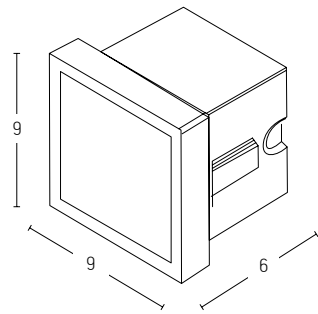

Power	4W
Input	220-240V, 50/60Hz
Color Temperature	3000K
Lumen	300Lm
Cri	80
IP	65
Dimensions	L: 9cm W: 9cm H: 4.1cm
Recessed Mounting Box	L: 7.3cm W: 7.3cm (Included)
Depth	6cm
Material	Aluminium - Tempered Glass
Color	Graphite / Code E248