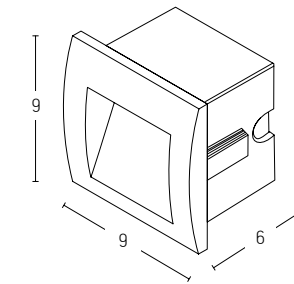

Power 1W
Input 220-240V, 50/60Hz
Color Temperature 3000K
Lumen 80Lm
Cri 80
IP 65
Dimensions L: 9cm W: 9cm H: 4.1cm
Recessed Mounting Box L: 7.3cm W: 7.3cm (Included)
Depth 6cm
Material Aluminium - PC Diffuser
Color Graphite / **Code E246-G**
Color Sandy White / **Code E246-W**