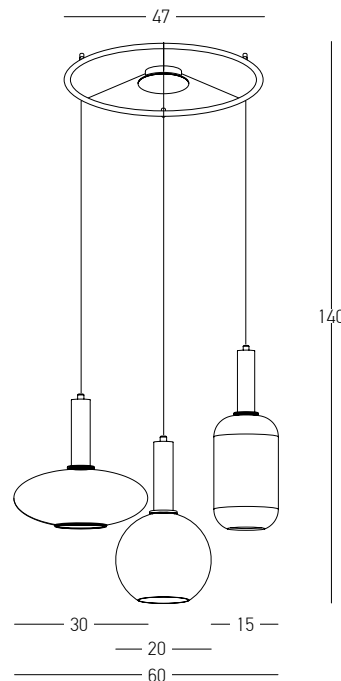

Bulb 3xE27
Power MAX 40W
Input 220-240V, 50/60Hz
Dimensions L: 120cm W: 30cm H: 100cm
Base Ø: 12cm H: 3cm
Glass Ø: 30cm H: 11cm
Ø: 20cm H: 18cm
Ø: 15cm H: 28cm
Material Metal - Opal Glass
Special Feature 150cm Fabric Cable Adjustable
Color Sandy Black - Gold Matt / **Code 22151**

Bulb 3xE27
Power MAX 40W
Input 220-240V, 50/60Hz
Dimensions Ø: 60cm H: 140cm
Bases Ø: 12cm H: 3cm
Ø: 47cm H: 3cm
Glass Ø: 30cm H: 11cm
Ø: 20cm H: 18cm
Ø: 15cm H: 28cm
Material Metal - Opal Glass
Special Feature 150cm Fabric Cable Adjustable
Color Sandy Black - Gold Matt / **Code 22150**