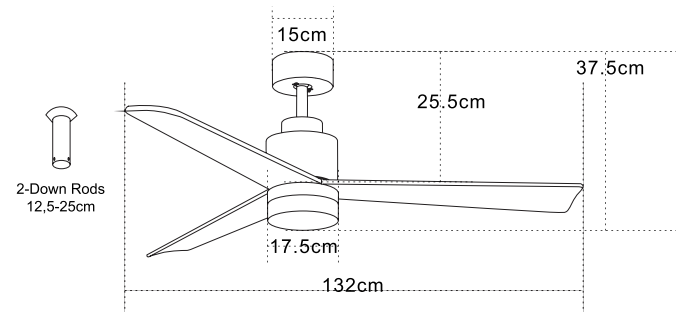

Led Light Source 15W
Input 220-240V, 50/60Hz
Color Temperature 3000K, 4000K, 6000K
Lumen 1500Lm
Cri 80
dB 23
Dimensions 52" Ø: 132cm H: 37.5-50cm
Air Flow 175.3m³ min
Night Mode Time Setting 1h / 2h / 4h / 8h
Material Metal - Polycarbonate - Wood
Special Feature 2 Down Rods 12.5-25cm
Summer Function
Motor Feature AC Motor 57W
3 Speeds
Color Black Matt - Cherry Wood Blades / **Code 19135**