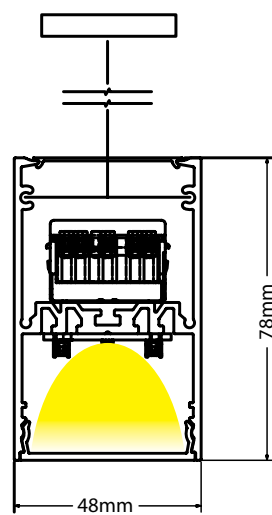

Guide to Create your Code by Choosing : 51 - Length - Driver - Kelvin - Set - Body Color

Fill in your code using the following items from the table.

Pendant Profile					
Code	Length	Driver	Kelvin	Set	Body Color
52	58 = 58cm	O = ON/OFF	3 = 3000K	E = HE	W = Sandy White
52	86 = 86cm	D = Dali	4 = 4000K	O = HO	B = Sandy Black
52	114 = 114cm				G = Sandy Grey
52	142 = 142cm				
52	170 = 170cm				
52	198 = 198cm				
52	226 = 226cm				
52	254 = 254cm				
52	282 = 282cm				
52	310 = 310cm				
52	338 = 338cm				