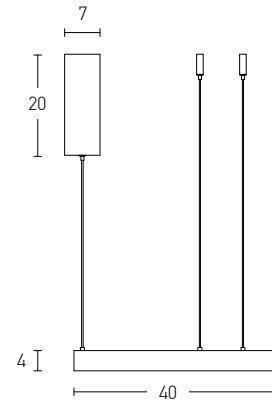

Indoor Led Lighting

Power 25W
Input 220-240V, 50/60Hz
Color Temperature 3000K
Lumen 2000Lm
Cri 80
Dimensions Ø: 40cm H: 4cm
Base Ø: 7cm H: 20cm
Dimmable Triac ☐
Material Aluminium - Acrylic
Special Feature 210cm Cable Adjustable
Profile 4x2cm
Color Brushed Gold Matt / **Code 2005**