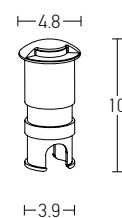

Power 3W
Input 24V
Color Temperature 3000K
Lumen 180Lm
Cri 80
IP 65
IK 10
Dimensions Ø: 4.8cm H: 10cm
Material Aluminium - Stainless Steel- PC Diffuser
Depth Required 11: 13cm
Recessed Mounting Box Included
Recommended Driver D-8-24 (Not Included)
Color Aluminium / **Code E179**