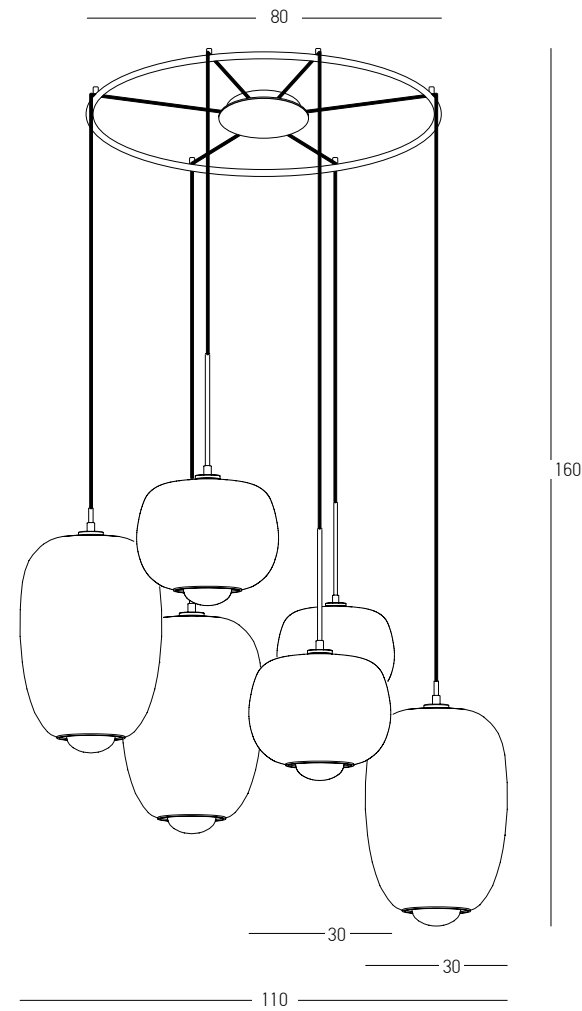

Adjustable Ellipse Base

Bulb	6xG9 Led
Power	MAX 7W
Input	220-240V, 50/60Hz
Dimensions	Ø: 110cm H: 160cm
Bases	Ø: 20cm H: 3cm
	Ø: 80cm H: 3cm
Glass	Ø: 30cm H: 24cm
	Ø: 30cm H: 43cm
Opal Glass	Ø: 10.5cm H: 13.5cm
Material	Metal - Smoked Glass Outside Opal Glass Inside
Special Feature	150cm Cable Adjustable
Color	Sandy Black - Smoked Glass - Gold Matt / Code 22147