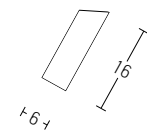

Bulb 1xGU10
Power MAX 40W
Input 220-240V, 50/60Hz
Dimensions Ø: 6cm H: 16cm
Material Aluminium
Special Feature Angle 30°
Color Sandy White / Code 1569-W
Sandy Black / Code 1569-B