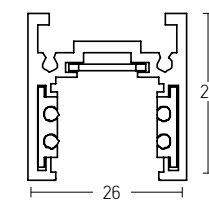

Track Code	Size	Color
2084B-1	1m	Sandy Black
2084W-1	1m	Sandy White
2084B-2	2m	Sandy Black
2084W-2	2m	Sandy White
2084B-3	3m	Sandy Black
2084W-3	3m	Sandy White

Corner Code	Plane	Color
2084B-C1	Vertical	Sandy Black
2084W-C1	Vertical	Sandy White
2084B-C2	Horizontal	Sandy Black
2084W-C2	Horizontal	Sandy White

Notice : For corners type C1 required also to order 20105 and for type C2 20104

Track Code	Size	Color
2085B-1	1m	Sandy Black
2085W-1	1m	Sandy White
2085B-2	2m	Sandy Black
2085W-2	2m	Sandy White
2085B-3	3m	Sandy Black
2085W-3	3m	Sandy White

Corner Code	Plane	Color
2085B-C1	Vertical	Sandy Black
2085W-C1	Vertical	Sandy White
2085B-C2	Horizontal	Sandy Black
2085W-C2	Horizontal	Sandy White

Notice : For corners type C1 required also to order 20105 and for type C2 20104

Accessories for Track 2084

Accessories for Track 2085