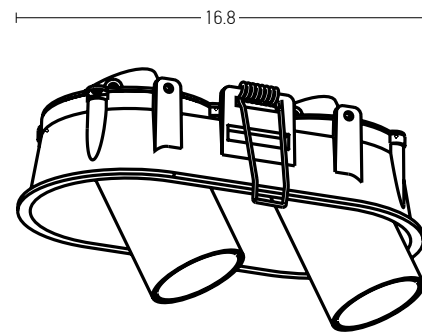

Power 2x7W
Input 10V / 700mA
Color Temperature 3000K
Lumen 1040Lm
Cri 90
Dimensions L: 16.8cm W: 9cm H: 9cm
Cutting Hole 8.2 x 16.4cm
Beam Angle 36°
Material Aluminium
Depth Required JT: 9cm
Required Driver V350-1050 / Series Connection
Special Feature Movable
Stick Ø: 4cm

Color Sandy White - Black / **Code Z11207-W**
Color Sandy Black - Gold / **Code Z11207-B**