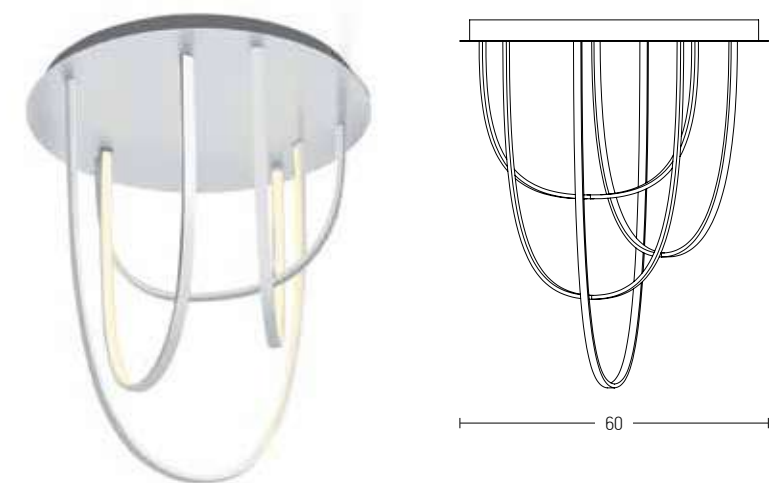

Power 80W
Input 220-240V, 50/60Hz
Color Temperature 3000K
Lumen 6400Lm
Cri 80
Dimensions Ø: 60cm H: 71cm
Dimmable Triac ☐
Material Metal - Aluminium - Acrylic
Color Sandy Black / **Code 1951**
Color Sandy White / **Code 1950**