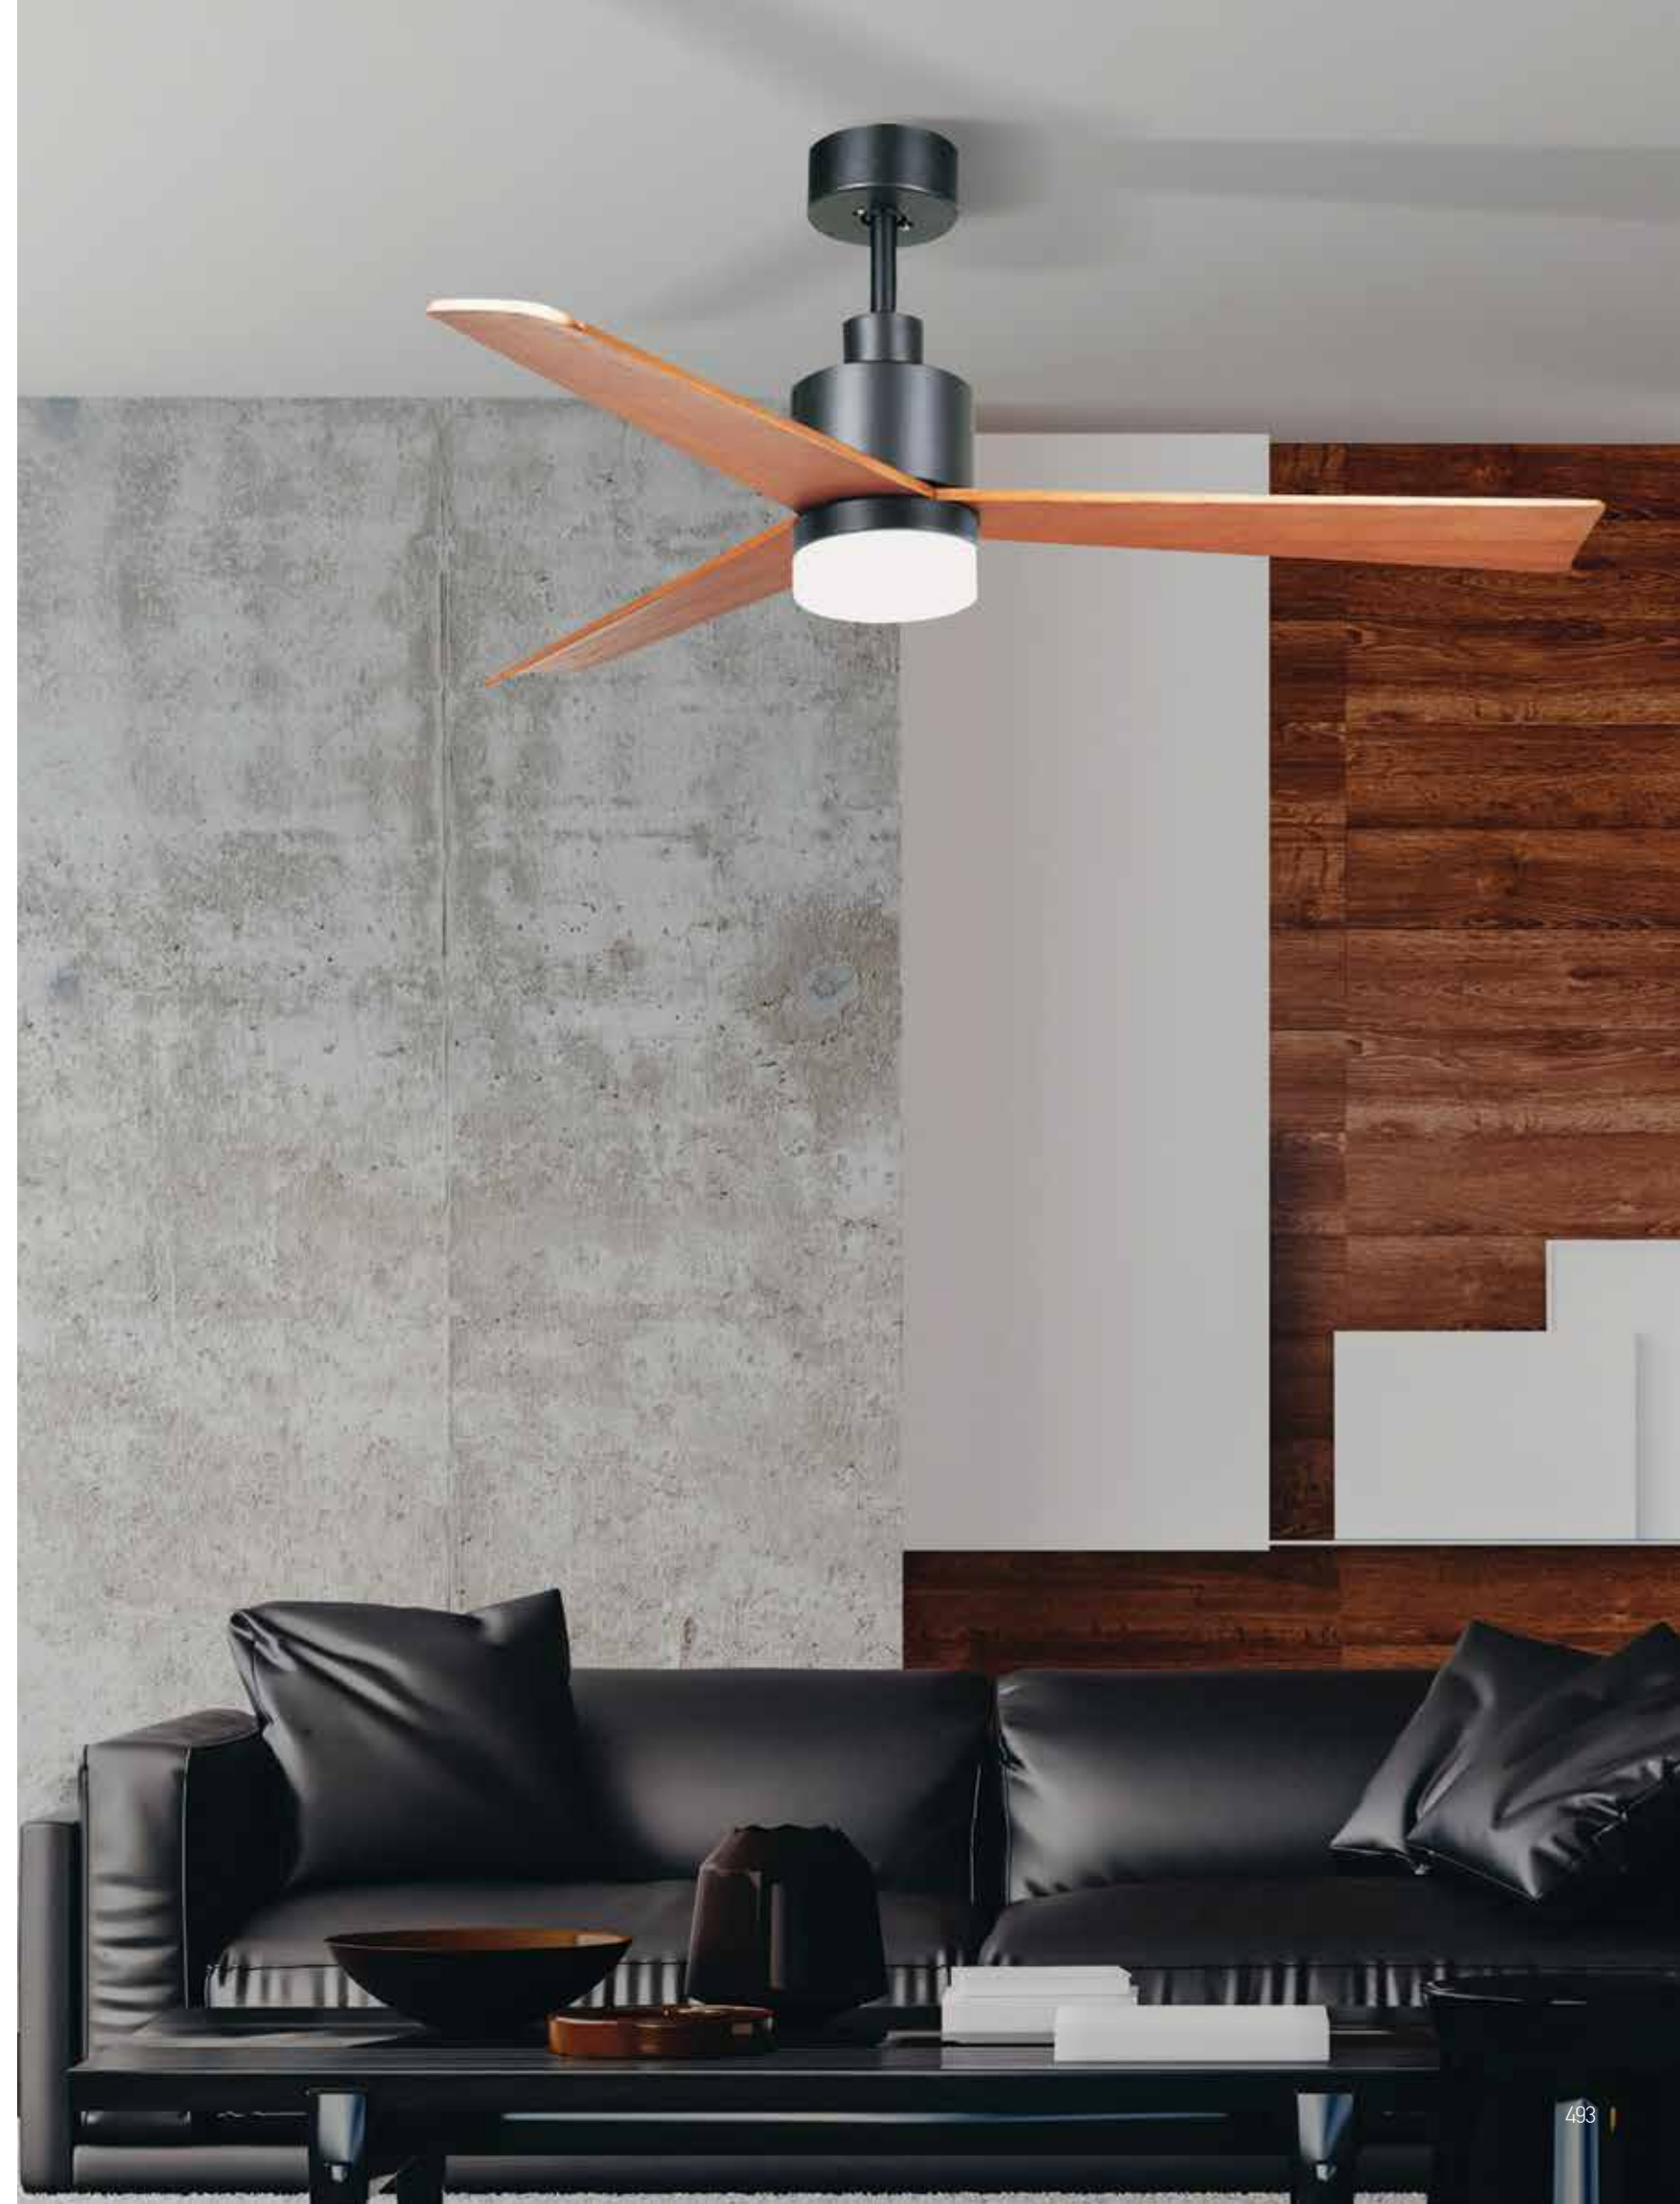

Indoor Ceiling Fans

Led Light Source Without Light
Input 220-240V, 50/60Hz
dB 23
Dimensions 52" Ø: 132cm H: 32.5-45cm
Air Flow 175.3m³ min
Night Mode Time Setting 1h / 2h / 4h / 8h
Material Metal - Wood
Special Feature 2 Down Rods 12.5-25cm
Summer Function
Motor Feature AC Motor 57W
3 Speeds
Color Black Matt - Cherry Wood Blades / **Code 19136**

Led Light Source 15W
Input 220-240V, 50/60Hz
Color Temperature 3000K, 4000K, 6000K
Lumen 1500Lm
Cri 80
dB 23
Dimensions 52" Ø: 132cm H: 37.5-50cm
Air Flow 175.3m³ min
Night Mode Time Setting 1h / 2h / 4h / 8h
Material Metal - Polycarbonate - Wood
Special Feature 2 Down Rods 12.5-25cm
Summer Function
Motor Feature AC Motor 57W
3 Speeds
Color Black Matt - Cherry Wood Blades / **Code 19135**