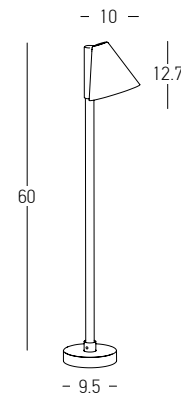

Outdoor Led Lighting | Spike Collection

Power 6W
Input 220-240V, 50/60Hz
Color Temperature 3000K
Lumen 600Lm
Cri 80
IP 65
Dimensions L: 10cm W: 10cm H: 60cm
Base Ø: 9.5cm H: 2cm
Beam Angle 40°
Material Aluminum - Tempered Glass
Special Feature Spike & Base Included
Color Graphite / **Code E283**

Bulb 1xGU10
Power MAX 20W
Input 220-240V, 50/60Hz
IP 65
Dimensions L: 10cm W: 10cm H: 60cm
Material Aluminum - Tempered Glass
Special Feature Spike Included
Recommended Base E282-SP / Not Included
Color Graphite / **Code E281**

Bulb 1xGU10
Power MAX 20W
Input 220-240V, 50/60Hz
IP 65
Dimensions L: 10cm W: 10cm H: 100cm
Material Aluminum - Tempered Glass
Special Feature Spike Included
Recommended Base E282-SP / Not Included
Color Graphite / **Code E282**

Base for E281 - E282
Dimensions Ø: 9.5cm H: 2cm
Material Aluminium
Color Graphite / **Code E282-SP**