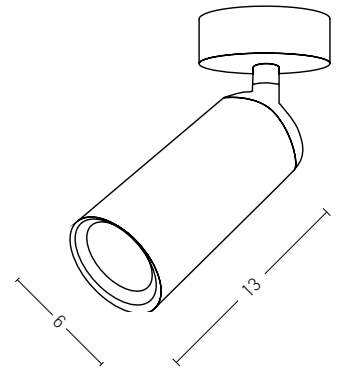

Bulb 1xGU10
Power MAX 35W
Dimensions Ø: 6cm H: 20cm
Cylinder Ø: 6cm H: 13cm
Base Ø: 6cm H: 3cm
Material Aluminium
Color Black Matt / **Code S055**
Color White Matt / **Code S054**

Power 9W
Input 220-240V, 50/60Hz
Color Temperature 3000K
Lumen 1000Lm
Cri 90
Dimensions Ø: 6cm H: 20cm
Cylinder Ø: 6cm H: 13cm
Base Ø: 6cm H: 3cm
Beam Angle 15° / 24° / 40°
Material Aluminium
Special Feature Included LED Driver

Color Black Matt / **Code S055-15**
Color Black Matt / **Code S055-24**
Color Black Matt / **Code S055-40**
Color White Matt / **Code S054-15**
Color White Matt / **Code S054-24**
Color White Matt / **Code S054-40**

OSRAM