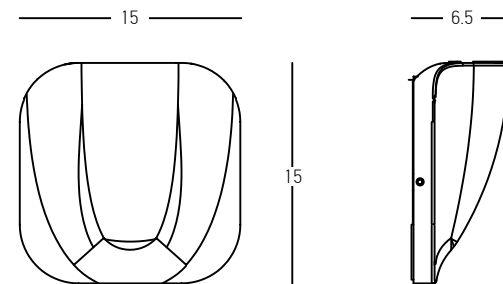

Power 9W
Input 220-240V, 50/60Hz
Color Temperature 3000K
Lumen 800Lm
Cri 80
IP 54
Dimensions L: 12cm W: 13cm H: 5.1cm
Beam Angle 120°
Material Aluminum - PC Diffuser
Color Graphite / **Code E278**

Power 9W
Input 220-240V, 50/60Hz
Color Temperature 3000K
Lumen 800Lm
Cri 80
IP 54
Dimensions L: 6.5cm W: 15cm H: 15cm
Beam Angle 45°
Material Aluminum - Tempered Glass
Color Graphite / **Code E273**