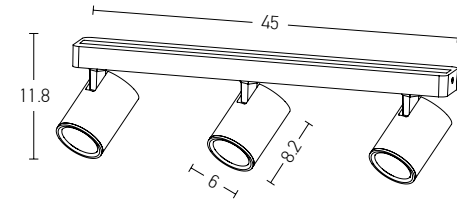

Bulb 3xGU10
Power MAX 35W
Input 220-240V, 50/60Hz
Dimensions L: 45cm W: 6cm H: 11.8cm
Base L: 45cm W: 6cm H: 3cm
Material Metal - Aluminium
Special Feature Cylinder Ø: 6cm L: 8.2cm
Color Black Matt - Brushed Brass / **Code S107**
Color Black Matt / **Code S106**

Bulb 1xGU10
Power MAX 35W
Input 220-240V, 50/60Hz
Dimensions Ø: 6cm H: 11.8cm
Base Ø: 6cm H: 2.8cm
Material Metal - Aluminium
Special Feature Cylinder Ø: 6cm L: 8.2cm
Color Black Matt - Brushed Brass / **Code S105**
Color Black Matt / **Code S104**

Power 15W
Input 220-240V, 50/60Hz
Color Temperature 3000K
Lumen 1500Lm
Cri 80
Dimensions L: 60cm W: 9cm H: 6cm
Base L: 3cm W: 19.5cm H: 4.5cm
Non Dimmable ☒
Material Aluminium - Acrylic
Special Feature IP44
Up & Down Light
Profile 6x6cm
Color Black Matt / **Code 22088**