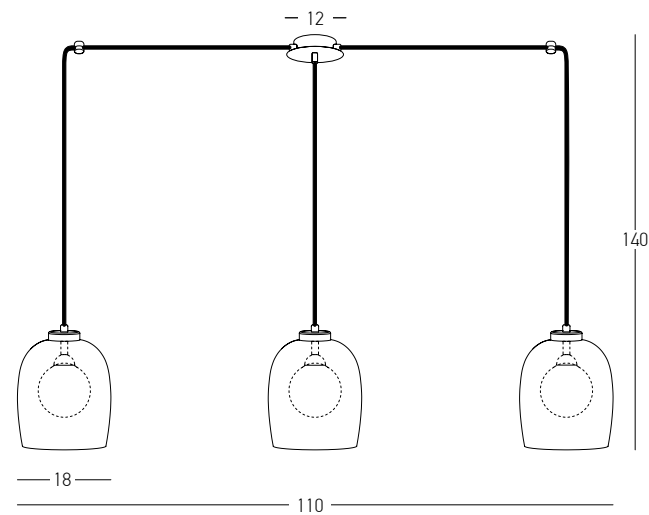

Bulb 3xG9 Led
Power MAX 5W
Input 220-240V, 50/60Hz
Dimensions L: 110cm W: 18cm H: 140cm
Base Ø: 12cm H: 3cm
Glass Ø: 18cm H: 23cm
Material Metal - Smoked Glass Outside
Opal Glass Inside
Special Feature 150cm Cable Adjustable
Opal Glass Ø: 10cm
Color Sandy Black / **Code 22146**