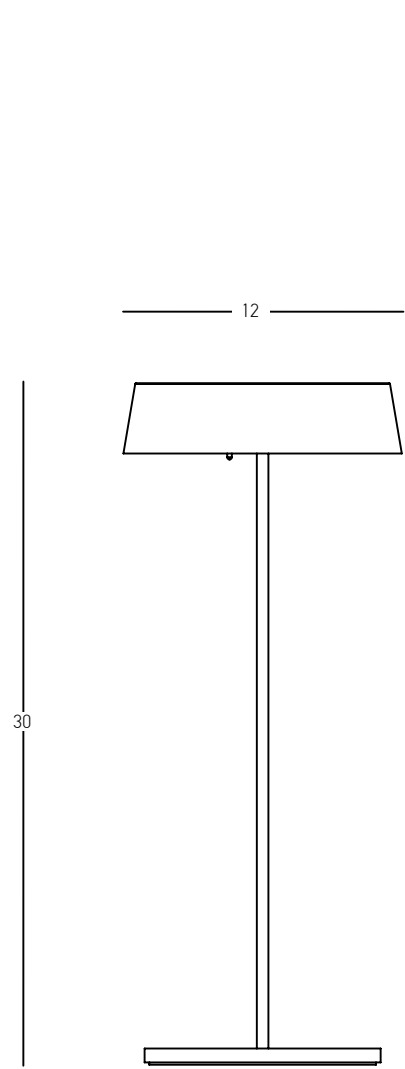

Power 2.2W
Input 220-240V, 50/60Hz
Color Temperature 3000K
Lumen 80Lm
Cri 80
IP 54
Dimensions Ø: 12cm H: 30cm
3 Steps Dimming 10%, 50%, 100%
Material Aluminum - PC Difusser
Special Feature Shade Ø: 12cm H: 5cm
Portable Table Lamp
USB Cable & Adaptor Included

Color Black Matt / **Code E289**
Color White Matt / **Code E290**
Color Gold Matt / **Code E291**