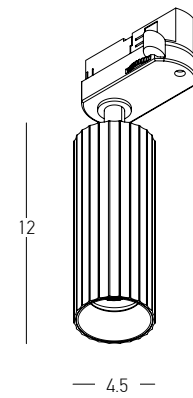

Power 7W
Input 220-240V, 50/60Hz
Color Temperature 3000K
Lumen 580Lm
Cri 90
Dimensions Ø: 4.5cm H: 12cm
Beam Angle 36°
Material Aluminum
Special Feature 3 Phase Track Light
Color Brushed Brass / **Code S114**
Color White Matt / **Code S115**
Color Black Matt / **Code S116**