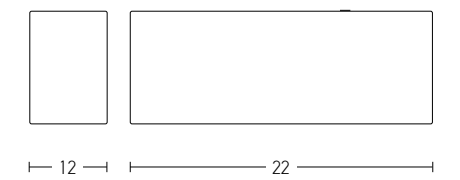

Bulb 1xE27
Power MAX 18W
Input 220-240V, 50/60Hz
IP 44
Dimensions L: 12cm W: 22cm H: 9cm
Material Aluminium - Tempered Glass
Special Feature Up - Down Light
Color Graphite / **Code E146**