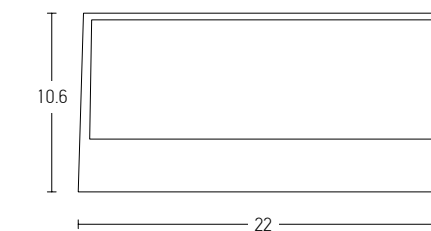

Bulb 1xE27  
 Power MAX 18W  
 Input 220-240V, 50/60Hz  
 IP 44  
 Dimensions L: 12cm W: 22cm H: 9cm  
 Material Aluminium - Tempered Glass  
 Special Feature Up - Down Light  
 Color Graphite / **Code E146**