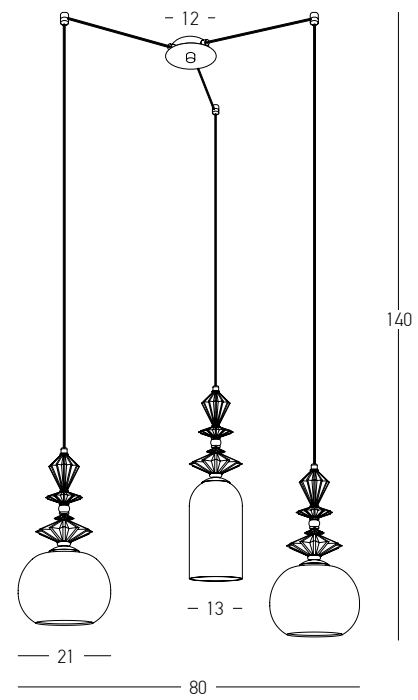

Bulb 1xE27  
 Power MAX 40W  
 Input 220-240V, 50/60Hz  
 Dimensions Ø: 30cm H: 28cm  
 Base Ø: 10cm H: 2.5cm  
 Glass Ø: 30cm H: 11cm  
 Material Metal - Opal Glass  
 Special Feature 150cm Fabric Cable Adjustable  
 Color Gold Matt / **Code 22072**

Bulb 1xE27  
 Power MAX 40W  
 Input 220-240V, 50/60Hz  
 Dimensions Ø: 13cm H: 48cm  
 Base Ø: 10cm H: 2.5cm  
 Opal Glass Ø: 13cm H: 24cm  
 Material Metal - Ceramic - Opal Glass  
 Special Feature 150cm Fabric Cable Adjustable  
 Color Antique Brass / **Code 22078**

Bulb 1xE27  
 Power MAX 40W  
 Input 220-240V, 50/60Hz  
 Dimensions Ø: 21cm H: 41cm  
 Base Ø: 10cm H: 2.5cm  
 Opal Glass Ø: 21cm H: 16cm  
 Material Metal - Ceramic - Opal Glass  
 Special Feature 150cm Fabric Cable Adjustable  
 Color Antique Brass / **Code 22079**

Bulb 1xE27  
 Power MAX 40W  
 Input 220-240V, 50/60Hz  
 Dimensions L: 22cm W: 13cm H: 49cm  
 Base Ø: 10cm L: 2.5cm  
 Glass Ø: 13cm H: 24cm  
 Material Metal - Ceramic - Opal Glass  
 Color Antique Brass / **Code 22080**