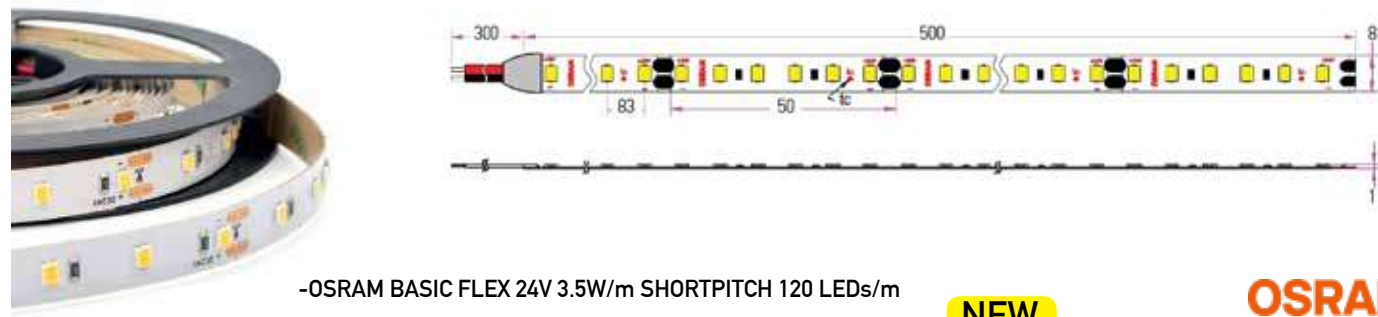

-OSRAM BASIC FLEX 24V 3.5W/m SHORTPITCH 120 LEDs/m

NEW **OSRAM**
Less Wattage Better Efficiency

Code	IP	Kelvin	CRI	Watt	Lm/m
4062172231251	20	2700	85	3.5W/m	400
4062172231275	20	3000	85	3.5W/m	420
4062172231299	20	4000	85	3.5W/m	450
4062172231695	65	2700	85	3.5W/m	370
4062172231718	65	3000	85	3.5W/m	390
4062172231732	65	4000	85	3.5W/m	415

Lumen Efficiency	110Lm/W	5 YEARS GUARANTEE
SDCM	3	
Ra	85	
LEDs/m	120	
Voltage	DC24V	
Width	IP20 8mm IP65 10.3mm	
Unit cut	50mm	
Life Span	30000H	
Waterproof Rate	IP20 + IP65	

Dimming Options

1. DALI Dimming : Dali Driver 24V + Switch DALI MCU . Suitable with Drivers to Page : 701
2. BLUETOOTH Dimming : Element Driver 24V+OT BLE (CASAMBI App) . Suitable with Drivers to Page : 700
3. PHASECUT Dimming : Suitable with PhaseCut Drivers to Page : 701
4. 1-10 Dimming : 1-10 Driver 24V . Suitable with 1-10V Drivers to Page : 701
5. PUSH BUTTON Dimming : Dali Driver 24V to Page : 701