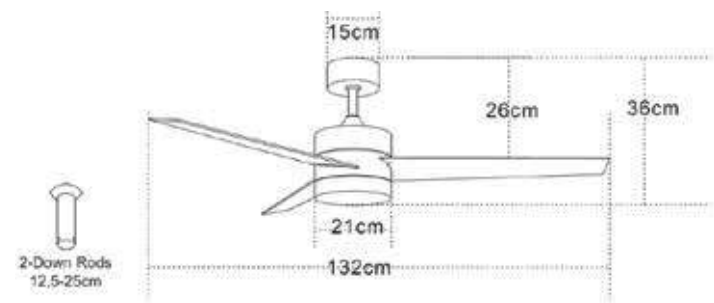

Color Double Face White Matt - Natural Wood Blades  
 White Matt - White Matt Blades / **Code 19132**

Double Face Blades

Led Light Source	18W
Input	220-240V, 50/60Hz
Color Temperature	3000K, 4000K, 6000K
Lumen	1800Lm
Cri	80
dB	20
Dimensions	47" Ø: 120cm H: 37-49.5cm
Air Flow	156.3m³ min
Night Mode	Time Setting 1h / 4h / 8h
Material	Metal - Polycarbonate - ABS
Special Feature	2 Down Rods 12,5-25cm Summer & Winter Function
Motor Feature	DC Motor 38W 5 Speeds
Color	White Matt - Maple Blades / <b>Code 19130</b>
Color	Chrome Matt - Maple Blades / <b>Code 19131</b>