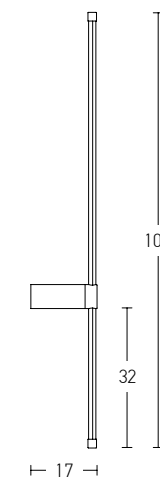

Indoor Led Lighting

Power 12W
Input 220-240V, 50/60Hz
Color Temperature 3000K
Lumen 960Lm
Cri 80
Dimensions Ø: 1.6cm L: 17cm H: 60cm
Non Dimmable ☒
Material Aluminium - Acrylic
Special Feature Movable Profile
Color Black Matt / **Code 20114**
Color Gold Matt / **Code 20115**

Power 20W
Input 220-240V, 50/60Hz
Color Temperature 3000K
Lumen 1600Lm
Cri 80
Dimensions Ø: 1.6cm L: 17cm H: 100cm
Non Dimmable ☒
Material Aluminium - Acrylic
Special Feature Movable Profile
Color Black Matt / **Code 20116**
Color Gold Matt / **Code 20117**