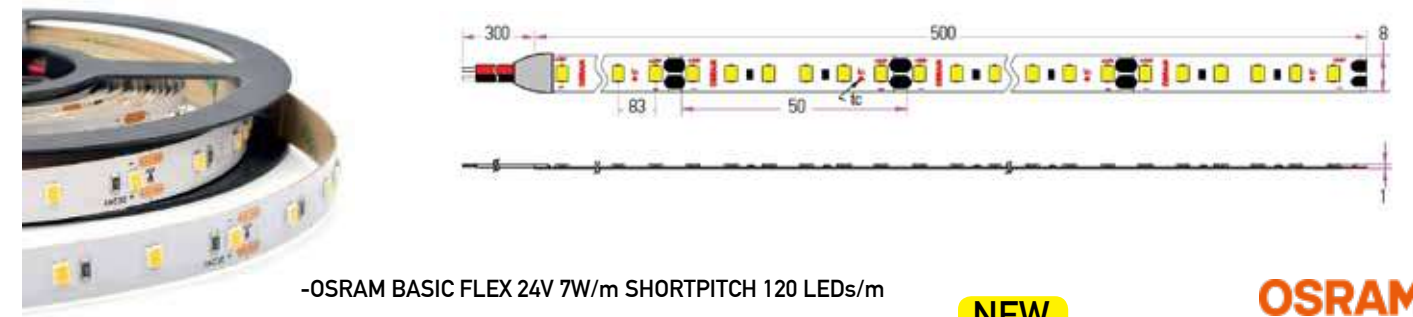

-OSRAM BASIC FLEX 24V 7W/m SHORTPITCH 120 LEDs/m

NEW **OSRAM**
Less Wattage Better Efficiency

Code	IP	Kelvin	CRI	Watt	Lm/m
4062172231374	20	3000	85	7W/m	800
4062172231398	20	4000	85	7W/m	850

Lumen Efficiency	110Lm/W	5 YEARS GUARANTEE
SDCM	3	
Ra	85	
LEDs/m	120	
Voltage	DC24V	
Width	8mm	
Unit cut	50mm	
Life Span	30000H	
Waterproof Rate	IP20	

Dimming Options

1. DALI Dimming : Dali Driver 24V + Switch DALI MCU . Suitable with Drivers to Page : 701
2. BLUETOOTH Dimming : Element Driver 24V+OT BLE (CASAMBI App) . Suitable with Drivers to Page : 700
3. PHASECUT Dimming : Suitable with PhaseCut Drivers to Page : 701
4. 1-10 Dimming : 1-10 Driver 24V . Suitable with 1-10V Drivers to Page : 701
5. PUSH BUTTON Dimming : Dali Driver 24V to Page : 701