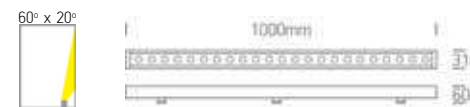

Code	IP	Kelvin	CRI	Watt	Lumen/M
Z7055B-W	66	3000	80	24W	MAX 1700
Z7055B-C	66	4000	80	24W	MAX 1720