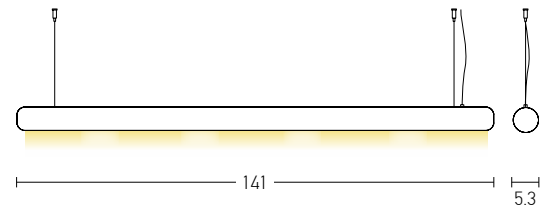

Power 50W
Input 220-240V, 50/60Hz
Color Temperature 3000K
Lumen 5500Lm
Cri 90
Dimensions Ø: 5.3cm L: 141cm
Base Ø: 8cm H: 3.5cm
Non Dimmable ☒
Material Aluminium - ABS
Special Feature 200cm Fabric Cable Adjustable
Optional Dimming DALI
Color Painted Bronze - Sandy Black / **Code 22223**
Color Corten - Sandy Black / **Code 22222**