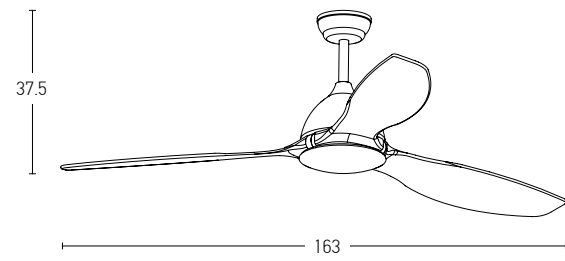

Led Light Source	Without Light
Input	220-240V, 50/60Hz
dB	20
Dimensions	54" Ø: 137cm H: 21cm
Air Flow	195m <sup>3</sup> min
Night Mode	Time Setting 1h / 2h / 4h / 8h
Material	Metal - ABS
Special Feature	TUYA WiFi Remote Control Summer & Winter Function
Motor Feature	DC Motor 40W 5 Speeds
Color	Black Matt / Code 20257