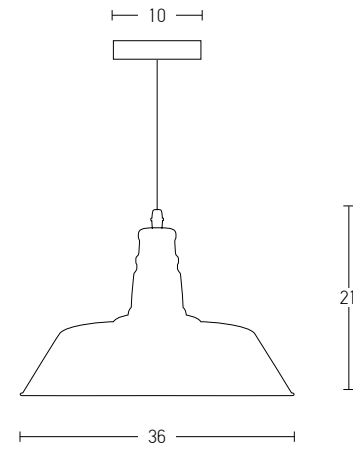

Bulb 1xE27
Power MAX 40W
Input 220-240V, 50/60Hz
Dimensions Ø: 36cm H: 21cm
Base Ø: 10cm H: 2cm
Material Aluminium
Special Feature 150cm Cable Adjustable
Color Black Matt - White / **Code 1495**