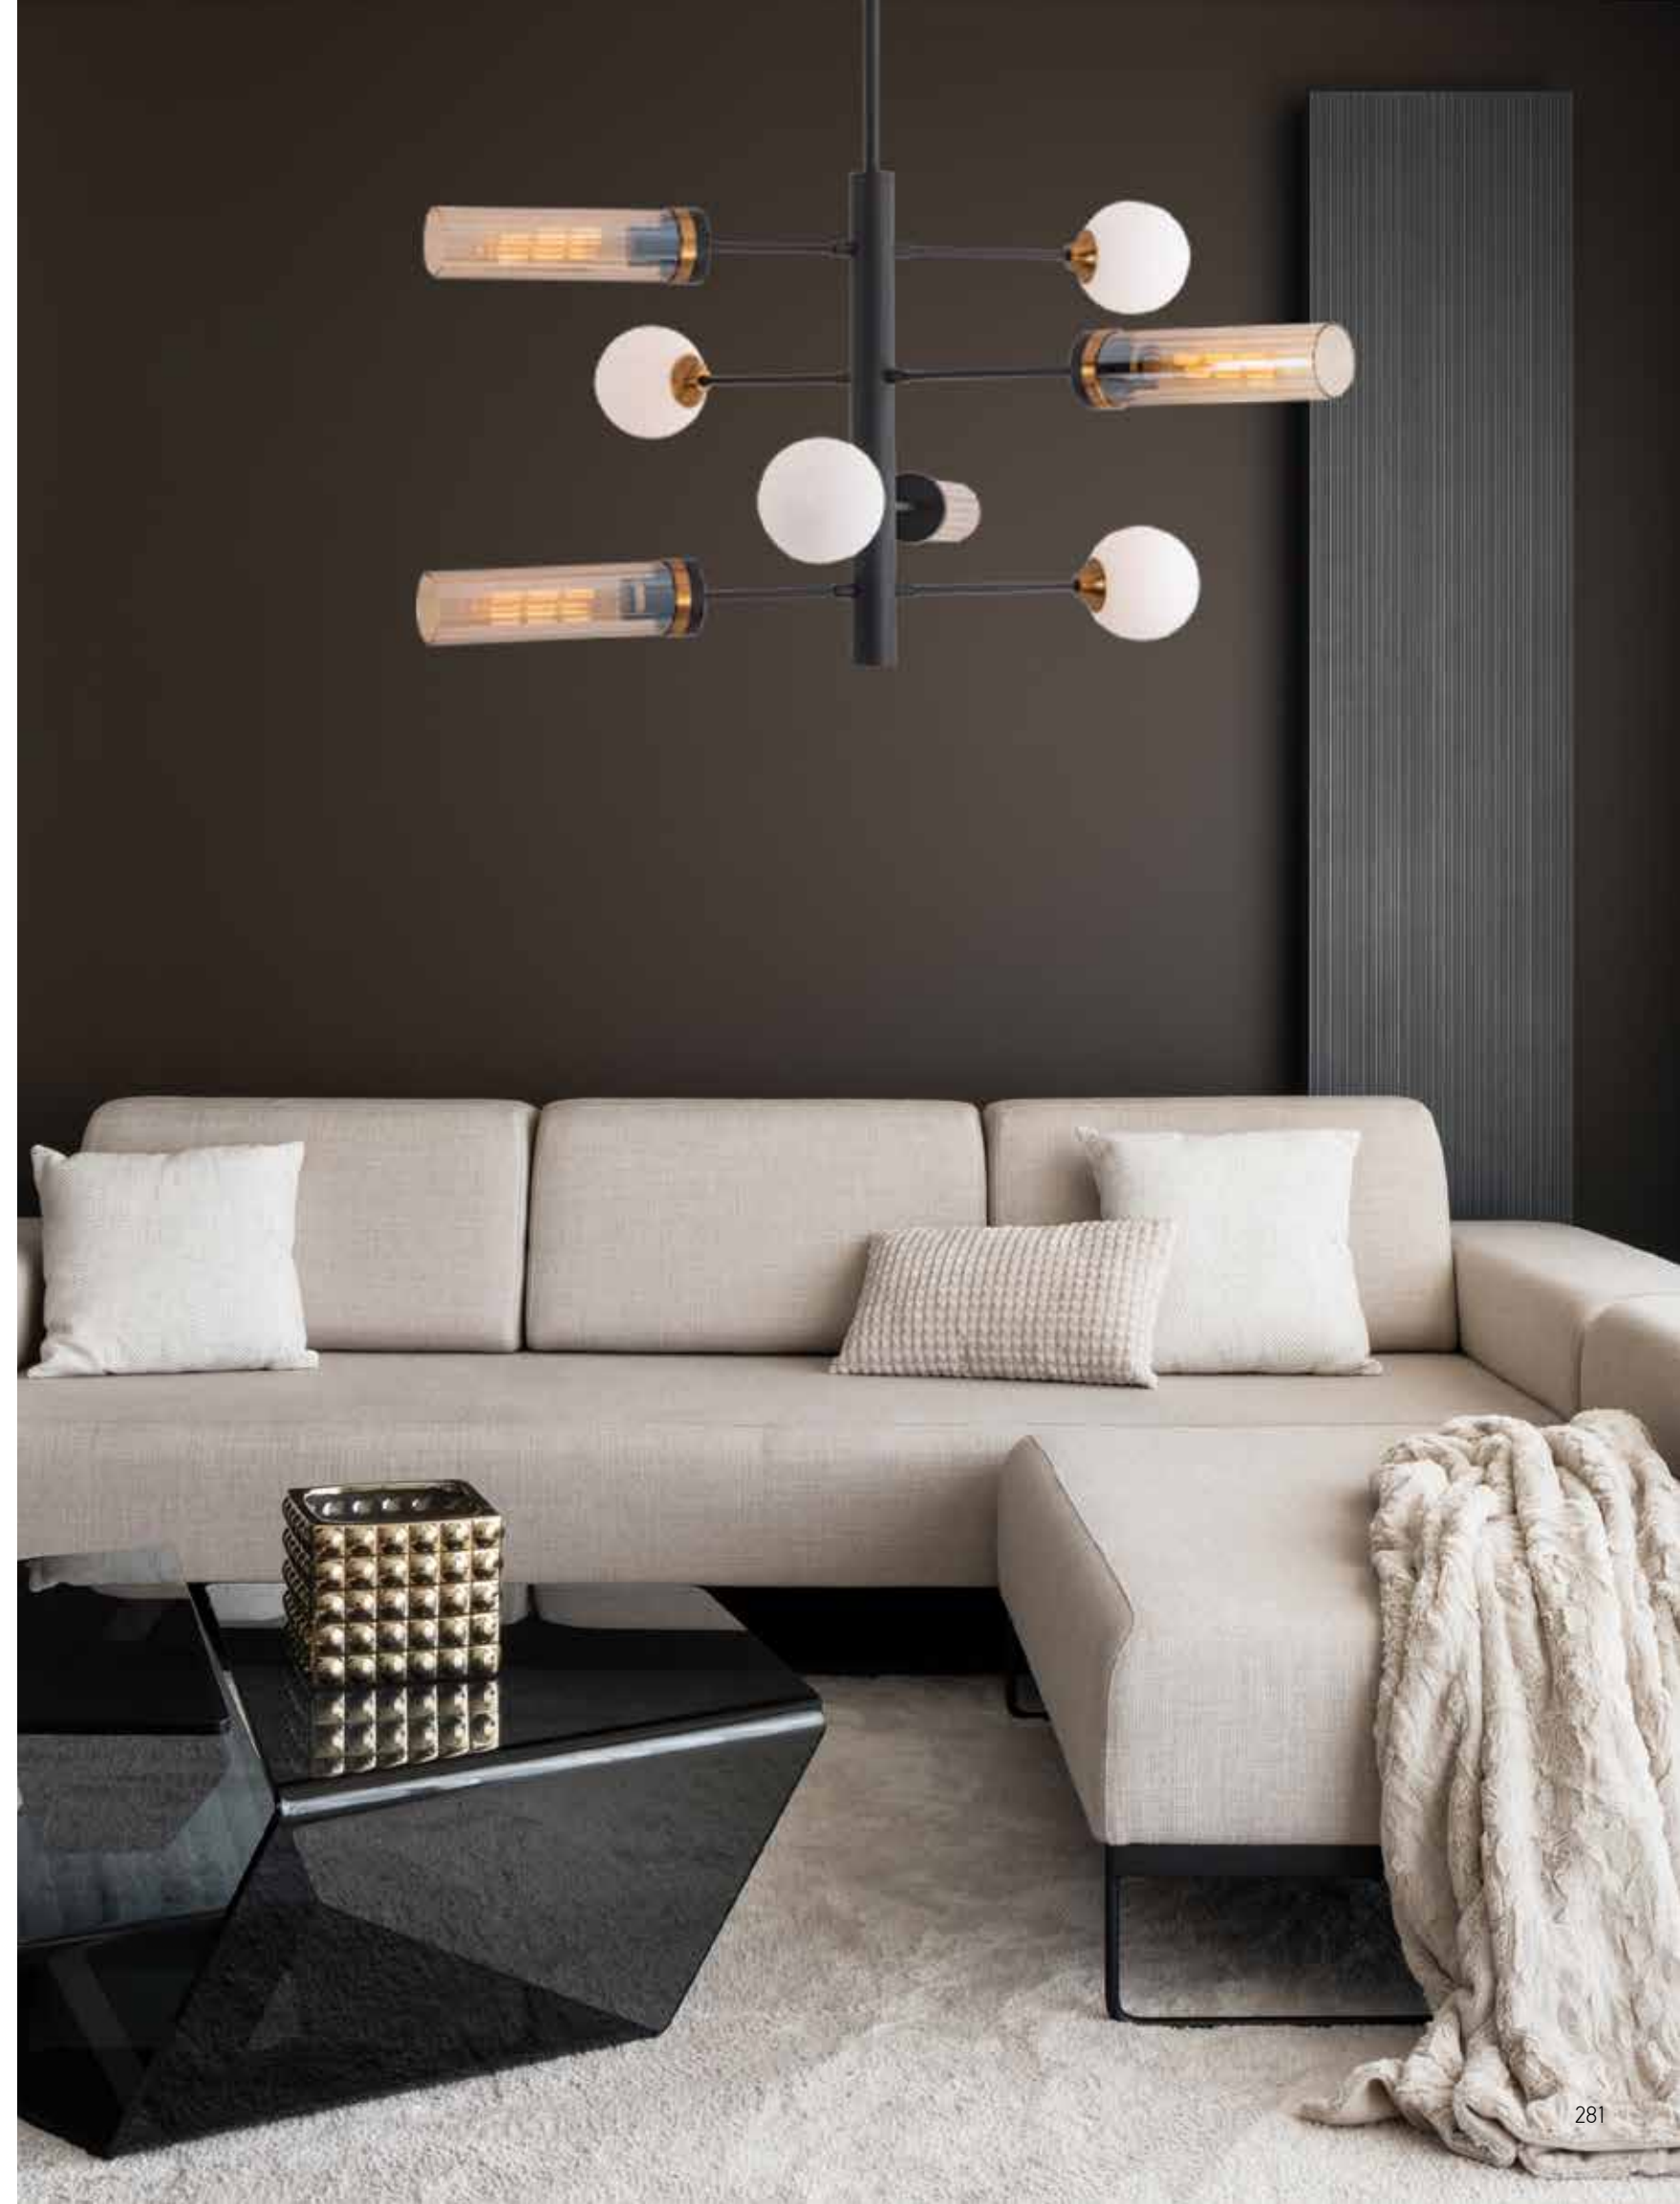

Bulb 4xG9 , 4xE27
Power MAX 7W , MAX 8W
Input 220-240V, 50/60Hz
Dimensions Ø: 75cm H: 100cm
Base Ø: 12cm H: 2.5cm
Material Metal - Glass - Opal Glass
Special Feature Opal Glass Ø: 12cm
Dark Champagne Glass Ø: 7cm H: 23cm
Color Sandy Black - Antique Brass / **Code 22055**

Bulb 1xG9 , 1xE27
Power MAX 7W , MAX 8W
Input 220-240V, 50/60Hz
Dimensions L: 22cm W: 12cm H: 85cm
Base Ø: 12cm H: 2.5cm
Material Metal - Glass - Opal Glass
Special Feature Opal Glass Ø: 12cm
Dark Champagne Glass Ø: 7cm H: 23cm
Color Sandy Black - Antique Brass / **Code 22054**