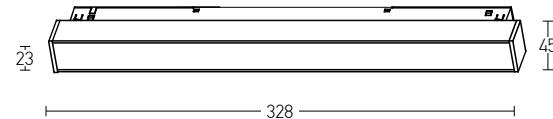

Power 12W
Input 48V
Color Temperature 3000K
Lumen 1320Lm
Cri 80
Dimensions L: 328mm W: 23mm H: 45mm
Beam Angle 120°
DALI Dimmable ☉
Material Aluminium - PC Diffuser
Color Sandy Black / **Code 2087**
OSRAM

Power 12W
Input 48V
Color Temperature 3000K
Lumen 1320Lm
Cri 80
Dimensions L: 328mm W: 23mm H: 45mm
Beam Angle 120°
Non Dimmable ☒
Material Aluminium - PC Diffuser
Color Sandy Black / **Code 2086**
OSRAM