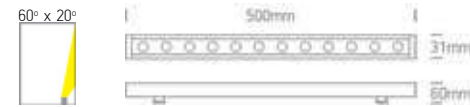

**Waterproof Connection Box 1in / 1out , 16A , 450V**  
 IP 67  
 Color Black / **Code Z0800-BA**

Code	IP	Kelvin	CRI	Watt	Lumen/M
Z7055A-W	66	3000	80	12W	MAX 850
Z7055A-C	66	4000	80	12W	MAX 870

Power Input 12x1W  
 Cri 80  
 IP 66  
 Dimensions L: 50cm W: 3.1cm H: 6cm  
 Beam Angle 60° x 20°  
 Material Aluminium  
 Special Feature 100cm Cable Available  
 Driver Not Included  
 Connect 10pcs MAX