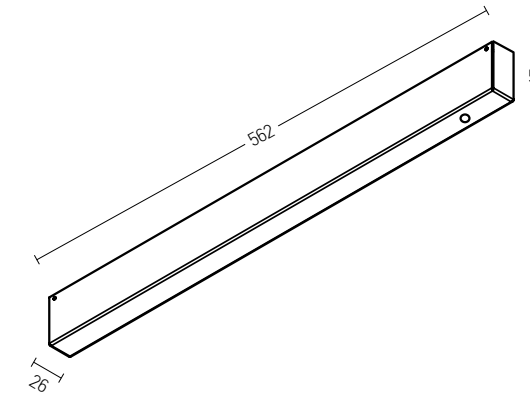

Power 75W  
 Input 220-240 , 50-60Hz  
 Output 48V  
 Special Feature 200cm Cable Available - 48V Feeder  
 Color Sandy Black  
 Guarantee 5Years

ON-OFF / Code 20314-B  
 DALI KIT / Code 20316-B  
 PUSH BUTTON KIT / Code 20318-B  
 BLUETOOTH KIT / Code 20320-B