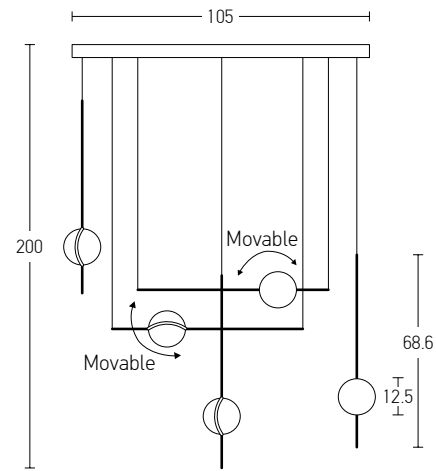

Indoor Led Lighting