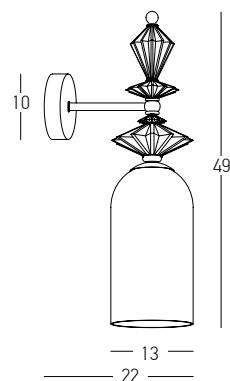

Bulb 1xE27  
 Power MAX 40W  
 Input 220-240V, 50/60Hz  
 Dimensions Ø: 30cm H: 28cm  
 Base Ø: 10cm H: 2.5cm  
 Glass Ø: 30cm H: 11cm  
 Material Metal - Opal Glass  
 Special Feature 150cm Fabric Cable Adjustable  
 Color Gold Matt / **Code 22072**

Bulb 3xE27  
 Power MAX 40W  
 Input 220-240V, 50/60Hz  
 Dimensions Ø: 60cm H: 140cm  
 Bases Ø: 12cm H: 3cm  
 Ø: 47cm H: 3cm  
 Glass Ø: 30cm H: 11cm  
 Ø: 20cm H: 18cm  
 Ø: 15cm H: 28cm  
 Material Metal - Opal Glass  
 Special Feature 150cm Fabric Cable Adjustable  
 Color Sandy Black - Gold Matt / **Code 22150**

Bulb 1xE27  
 Power MAX 40W  
 Input 220-240V, 50/60Hz  
 Dimensions Ø: 13cm H: 48cm  
 Base Ø: 10cm H: 2.5cm  
 Opal Glass Ø: 13cm H: 24cm  
 Material Metal - Ceramic - Opal Glass  
 Special Feature 150cm Fabric Cable Adjustable  
 Color Antique Brass / **Code 22078**

Bulb 1xE27  
 Power MAX 40W  
 Input 220-240V, 50/60Hz  
 Dimensions Ø: 21cm H: 41cm  
 Base Ø: 10cm H: 2.5cm  
 Opal Glass Ø: 21cm H: 16cm  
 Material Metal - Ceramic - Opal Glass  
 Special Feature 150cm Fabric Cable Adjustable  
 Color Antique Brass / **Code 22079**