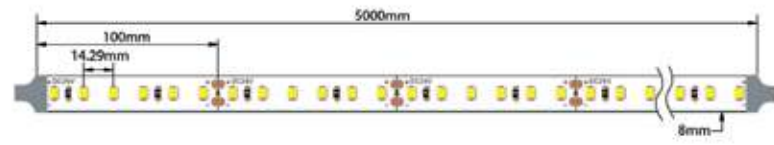

-OSRAM PRODUCT TECHFLEX 15.5W/m 2000Lm/m

Code	IP	Kelvin	CRI	Watt	Lm/m
4062172107242	20	3000	85	15.5W/m	2000
4062172107266	20	4000	85	15.5W/m	2060

Lumen Efficiency 129Lm/W
SDCM 3
Ra 85
LEDs/m 140
Voltage DC24V
Width 8mm
Unit cut 100mm
Life Span 50000H
Waterproof Rate IP20

Dimming Options

1. DALI Dimming : Dali Driver 24V + Switch DALI MCU . Suitable with Drivers to Page : 701
2. BLUETOOTH Dimming : Element Driver 24V+OT BLE (CASAMBI App) . Suitable with Drivers to Page : 700
3. PHASECUT Dimming : Suitable with PhaseCut Drivers to Page : 701
4. 1-10 Dimming : 1-10 Driver 24V . Suitable with 1-10V Drivers to Page : 701
5. PUSH BUTTON Dimming : Dali Driver 24V to Page : 701