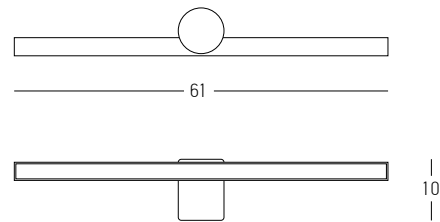

Power 10W
Input 220-240V, 50/60Hz
Color Temperature 3000K
Lumen 1538Lm
Cri 81
Dimensions L: 61cm W: 10cm H: 7.5cm
Base Ø: 7.5cm L: 10cm
Non Dimmable ☒
Material Aluminum - Acrylic
Special Feature IP54
Profile 2.5 x 2.2cm
Color Sandy Black / **Code 22124**

Power 17W
Input 220-240V, 50/60Hz
Color Temperature 3000K
Lumen 2600Lm
Cri 81
Dimensions L: 81cm W: 10cm H: 7.5cm
Base Ø: 7.5cm L: 10cm
Non Dimmable ☒
Material Aluminum - Acrylic
Special Feature IP54
Profile 2.5 x 2.2cm
Color Sandy Black / **Code 22125**

Power 21W
Input 220-240V, 50/60Hz
Color Temperature 3000K
Lumen 3000Lm
Cri 81
Dimensions L: 100cm W: 10cm H: 7.5cm
Base Ø: 7.5cm L: 10cm
Non Dimmable ☒
Material Aluminum - Acrylic
Special Feature IP54
Profile 2.5 x 2.2cm
Color Sandy Black / **Code 22126**