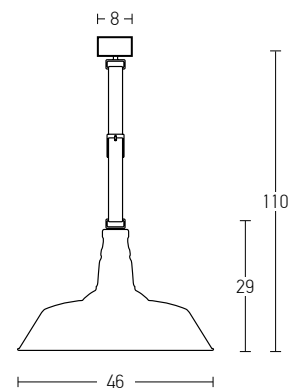

Bulb 1xE27
Power MAX 40W
Input 220-240V, 50/60Hz
Dimensions Ø: 46cm H: 29cm H: 110cm
Base Ø: 8cm H: 3.5cm
Material Metal - Leather
Special Feature 100cm Fabric Cable Adjustable
Color Painted Bronze / **Code 22225**