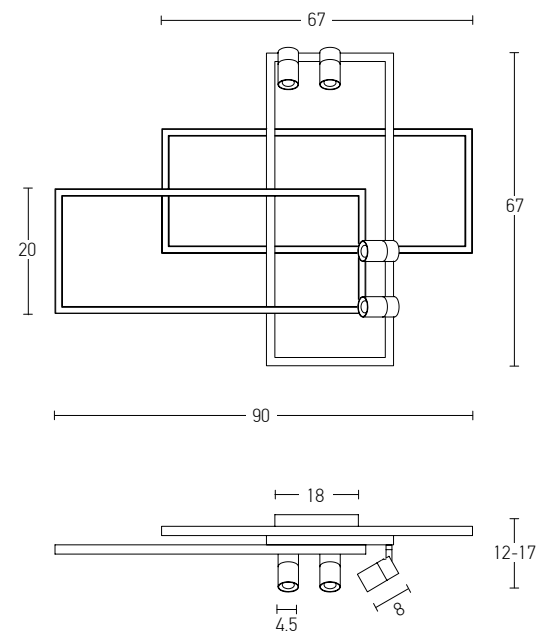

Power 32W + 4x5W
Input 220-240V, 50/60Hz
Color Temperature 3000K
Lumen 5700Lm
Cri 80
Dimensions L: 90cm W: 67cm H: 12-17cm
Base L: 18cm W: 18cm H: 8.5cm
Spots Dimensions Ø: 4.5cm L: 8cm
Dimmable Triac ☐
Material Aluminium - Acrylic
Special Feature Profile 2x1.7cm
Movable Spots
Color Sandy Black / **Code 22020**