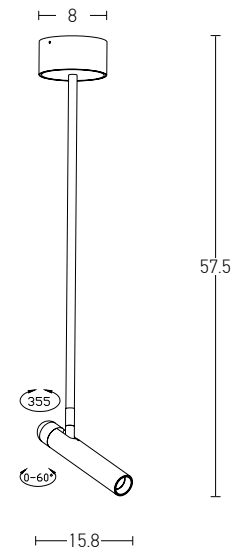

Indoor Led Lighting

Power 4.2W
Input 220-240V, 50/60Hz
Color Temperature 3000K
Lumen 462Lm
Cri 80
Dimensions L: 15.8cm H: 57.5cm
Base Ø: 8cm H: 4cm
Non Dimmable ☐
Material Metal - Aluminium
Beam Angle 38°
Special Feature Standard Length
Stick Ø: 2.5cm H: 15.8cm
Movable Spot

Color Sandy Black / **Code 1921**
Sandy White / **Code 1920**