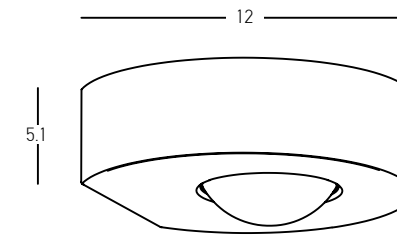

Power 9W
Input 220-240V, 50/60Hz
Color Temperature 3000K
Lumen 800Lm
Cri 80
IP 54
Dimensions L: 12cm W: 13cm H: 5.1cm
Beam Angle 120°
Material Aluminum - PC Diffuser
Color Graphite / **Code E278**