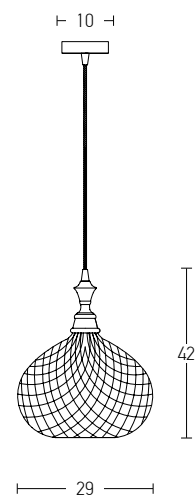

Bulb 1xE27
Power MAX 40W
Input 220-240V, 50/60Hz
Dimensions Ø: 29cm H: 42cm
Base Ø: 10cm H: 2cm
Material Metal - Glass
Special Feature 200cm Fabric Cable Adjustable
Color Chrome - Smoked Grey / **Code 1985**