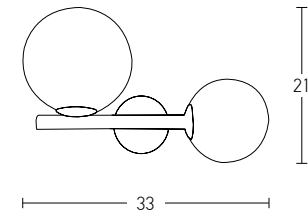

Bulb 1xE14 / 1xG9
Power MAX 15W / MAX 7W
Input 220-240V, 50/60Hz
Dimensions L: 17.5cm W: 33cm H: 21cm
Base Ø: 8cm H: 3cm
Material Metal - Opal Glass
Special Feature Opal Glass Ø: 15cm / Ø: 10cm
Color Gold Matt / **Code 1995**