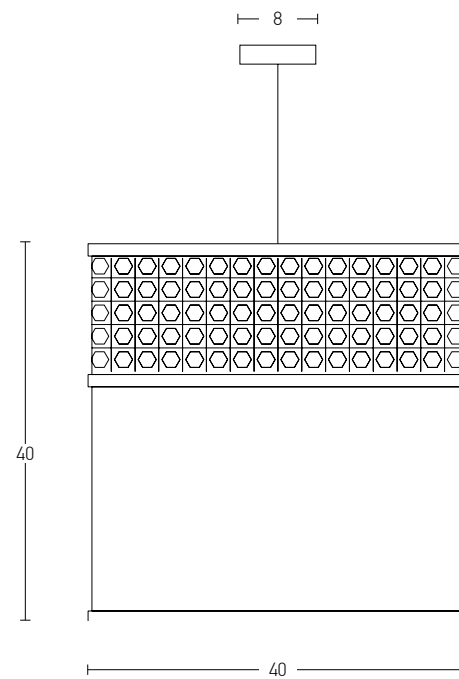

Bulb 1xE27  
 Power MAX 25W  
 Input 220-240V, 50/60Hz  
 Dimensions Ø: 40cm H: 40cm  
 Base Ø: 8cm H: 2cm  
 Material Metal - Bush - Burlap  
 Special Feature 150cm Cable Adjustable  
 Color Natural / **Code 20354**