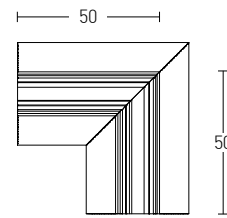

Power by : **CASAMBI**  
 Available App on :

**TRIMLESS** Track : 1m / 2m / 3m

**CORNER 90° (c1)**  
Vertical Plane

**CORNER 90° (c2)**  
Horizontal Plane

Track Code	Size	Color	Corner Code	Plane	Color
2083B-1	1m	Sandy Black	2083B-C1	Vertical	Sandy Black
2083W-1	1m	Sandy White	2083W-C1	Vertical	Sandy White
2083B-2	2m	Sandy Black	2083B-C2	Horizontal	Sandy Black
2083W-2	2m	Sandy White	2083W-C2	Horizontal	Sandy White
2083B-3	3m	Sandy Black			
2083W-3	3m	Sandy White			