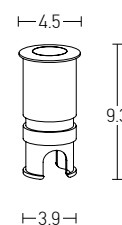

Power 3W
Input 24V
Color Temperature 3000K
Lumen 240Lm
Cri 80
IP 65
IK 8
Dimensions Ø: 4.5cm H: 9.3cm
Material Aluminium - Stainless Steel- PC Diffuser
Depth Required 11: 12cm
Recessed Mounting Box Included
Recommended Driver D-8-24 (Not Included)
Color Aluminium / **Code E178**