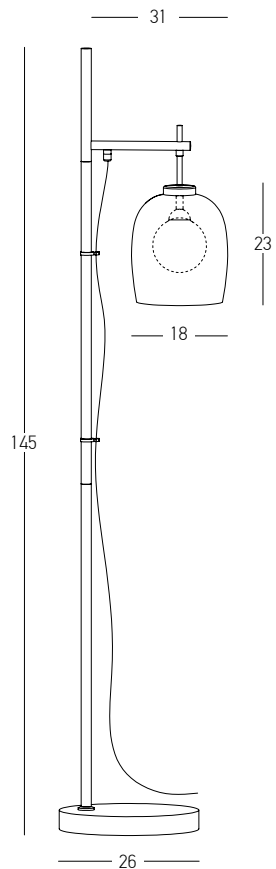

Bulb 1xG9 Led
Power MAX 5W
Input 220-240V, 50/60Hz
Dimensions Ø: 18cm H: 20cm
Base Ø: 10cm H: 2.5cm
Material Metal - Smoked Glass Outside
Opal Glass Inside
Special Feature 150cm Fabric Cable Adjustable
Opal Glass Ø: 10cm
Color Sandy Black / **Code 22051**

Bulb 1xG9 Led
Power MAX 5W
Input 220-240V, 50/60Hz
Dimensions L: 23.5cm W: 18cm H: 34cm
Base Ø: 10cm W: 2.5cm
Glass Ø: 18cm H: 20cm
Material Metal - Smoked Glass Outside
Opal Glass Inside
Special Feature Opal Glass Ø: 10cm
Color Sandy Black / **Code 22052**