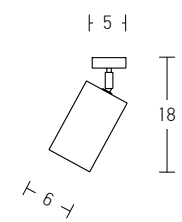

Bulb 1xGU10
Power MAX 25W
Input 220-240V, 50/60Hz
Dimensions H: 18cm
Base Ø: 5cm H: 2cm
Material Metal
Color Painted Bronze / **Code 22187**