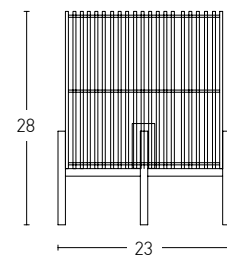

Bulb 1xE14
Power MAX 25W
Input 220-240V, 50/60Hz
Dimensions Ø: 23cm H: 28cm
Material Metal - Rattan
Special Feature 120cm Cable Available
Color Natural - Black Matt / **Code 20232**