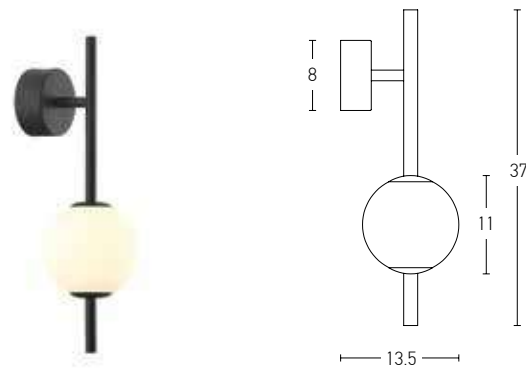

Power 7.5W
Input 220-240V, 50/60Hz
Color Temperature 3000K
Lumen 600Lm
Cri 80
Dimensions L: 13.5cm H: 37cm
Base Ø: 8cm L: 3.5cm
Non Dimmable ☒
Material Metal - Opal Glass
Special Feature Glass Ø: 11cm
Color Black Matt / **Code 20133**

Power 6W
Input 220-240V, 50/60Hz
Color Temperature 3000K
Lumen 480Lm
Cri 80
Dimensions H: 42cm
Base Ø: 14cm H: 0.5cm
Non Dimmable ☒
Material Metal - Opal Glass
Special Feature 100cm Cable Available
Glass Ø: 11cm
Color Black Matt / **Code 20134**

Power 12W
Input 220-240V, 50/60Hz
Color Temperature 3000K
Lumen 960Lm
Cri 80
Dimensions H: 160cm
Base Ø: 22cm H: 0.5cm
Non Dimmable ☒
Material Metal - Opal Glass
Special Feature 200cm Cable Available
Glass Ø: 16cm | Ø: 11cm
Color Black Matt / **Code 20135**