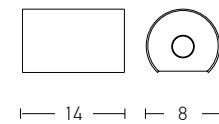

Bulb 1xE14
Power MAX 40W
Input 220-240V, 50/60Hz
Dimensions Ø: 8cm L: 14cm
Material Metal
Color Painted Bronze / **Code 22188**