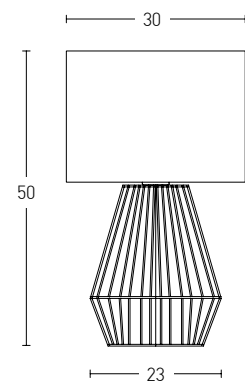

Bulb 1xE27
Power MAX 40W
Input 220-240V, 50/60Hz
Dimensions Ø: 30cm H: 50cm
Material Metal - Thread String Cord - Fabric
Special Feature 120cm Cable Available
Shade Ø: 30cm H: 20cm
Color Natural - Light Beige / **Code 20235**