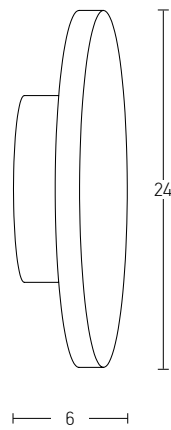

Indoor Led Wall Lighting

Power 6W
Input 220-240V, 50/60Hz
Color Temperature 3000K
Lumen 420Lm
Cri 80
Dimensions Ø: 18cm L: 6cm
Non Dimmable ☐
Material Metal - Acrylic
Color Brushed Brass / **Code 20349**

Power 10W
Input 220-240V, 50/60Hz
Color Temperature 3000K
Lumen 700Lm
Cri 80
Dimensions Ø: 24cm L: 6cm
Non Dimmable ☐
Material Metal - Acrylic
Color Brushed Brass / **Code 20350**