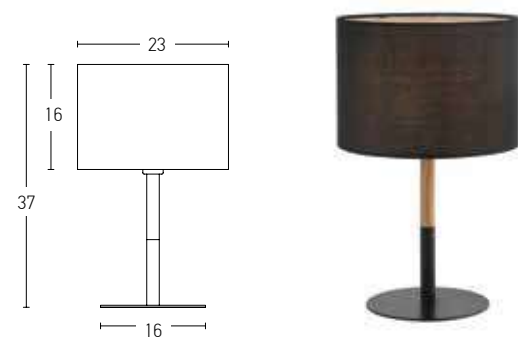

Bulb 1xE14
Power MAX 40W
Dimensions H: 37cm
Base Ø: 16cm H: 0.5cm
Material Metal - Wood - Fabric Shade
Special Feature 120cm Cable Available
Shade Ø: 23cm H: 16cm
Color Black Matt / **Code 20214**
Color White Matt / **Code 20215**