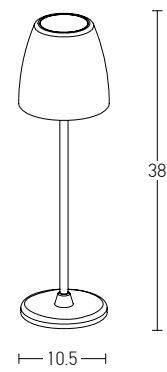

Color Black Matt / **Code E289**  
 Color White Matt / **Code E290**  
 Color Gold Matt / **Code E291**

Power	2W
Input	220-240V, 50/60Hz
Color Temperature	3000K
Lumen	70Lm
Cri	80
IP	54
Dimensions	Ø: 10.5cm H: 38cm
3 Steps Dimming	10%, 50%, 100%
Material	Aluminum - PC Difusser
Special Feature	Shade Ø: 11cm H: 11cm Portable Table Lamp USB Cable & Adaptor Included
Color	Sandy White / <b>Code E193</b>
Color	Sandy Black / <b>Code E194</b>