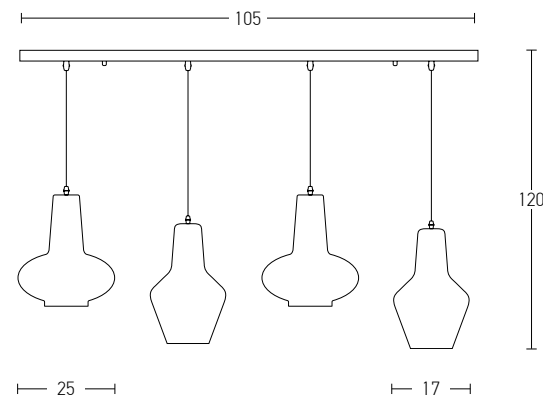

Indoor Lighting | Glass Collection

Bulb 4xE27
Power MAX 40W
Input 220-240V, 50/60Hz
Dimensions L: 105cm H: 120cm
Base L: 105cm W: 6.5cm H: 2.7cm
Material Metal - Glass
Special Feature 90cm Cable Adjustable
Color Black Matt - Chrome Glass / **Code 17151**