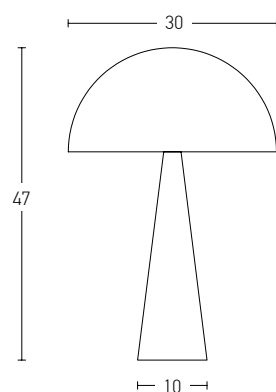

Bulb	1xE27
Power	MAX 25W
Input	220-240V, 50/60Hz
Dimensions	Ø: 30cm H: 47cm
Base	Ø: 10cm H: 30cm
Material	Metal
Special Feature	150cm Cable Available
Color	Black Matt / Code 20210
Color	Gold Matt / Code 20211