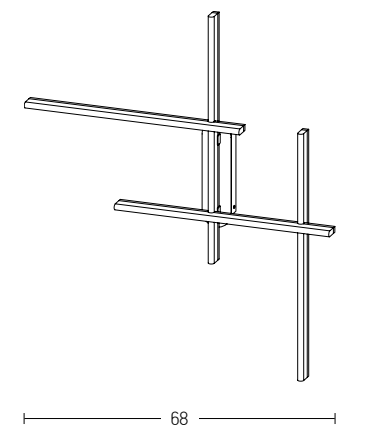

**Model Finishing**

Black - Golden Leaf

Black - Copper

Power 20W  
 Input 220-240V, 50/60Hz  
 Color Temperature 3000K  
 Lumen 1600Lm  
 Cri 80  
 Dimensions L: 10cm W: 48cm H: 55cm  
 Base W: 5.5cm H: 15.5cm  
 Non Dimmable ☒  
 Material Metal - Aluminium - Acrylic  
 Special Feature Profile 1x3cm  
 Color Black Matt / **Code 1945**