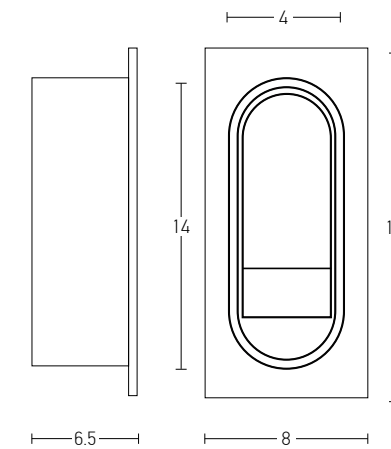

Power 3W
Input 220-240V, 50/60Hz
Color Temperature 3000K
Lumen 240Lm
Cri 80
Dimensions L: 34cm W: 4cm H: 12cm
Depth 5cm
Non Dimmable ☒
Switch On/Off
Material Metal - Aluminium
Cutting Hole 8.6x3.2cm
Special Feature Stick Ø: 2.5cm H: 6cm
Color Black / **Code H69**

Power 3W
Input 220-240V, 50/60Hz
Color Temperature 3000K
Lumen 240Lm
Cri 80
Dimensions W: 8cm H: 19cm
Depth 6.5cm
Non Dimmable ☒
Switch On/Off
Material Metal - Aluminium
Cutting Hole 17x6cm
Special Feature Stick W: 4cm H: 14cm
Color Black Matt / **Code H43**
Color Brushed Copper / **Code H44**