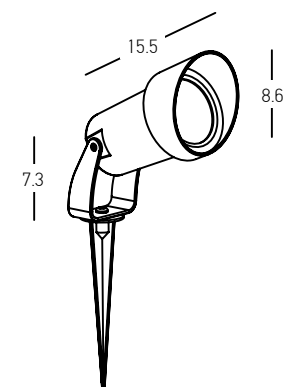

Bulb 1xGU10 Led
Power MAX 7W
Input 220-240V, 50/60Hz
IP 54
Dimensions Ø: 6cm L: 11cm H: 6.2cm
Material ABS - PC Diffuser
Special Feature Without Spike
Color Black / **Code E311**

Bulb 1xGU10 Led
Power MAX 7W
Input 220-240V, 50/60Hz
IP 54
Dimensions Ø: 6cm L: 11cm H: 6.2cm
Material ABS - PC Diffuser
Special Feature Spike Included
Color Black / **Code E312**

Bulb 1xGU10 Led
Power MAX 7W
Input 220-240V, 50/60Hz
IP 54
Dimensions Ø: 8.6cm L: 15.5cm H: 7.3cm
Material ABS - Tempered Glass
Special Feature Spike Included
Color Black / **Code E310**