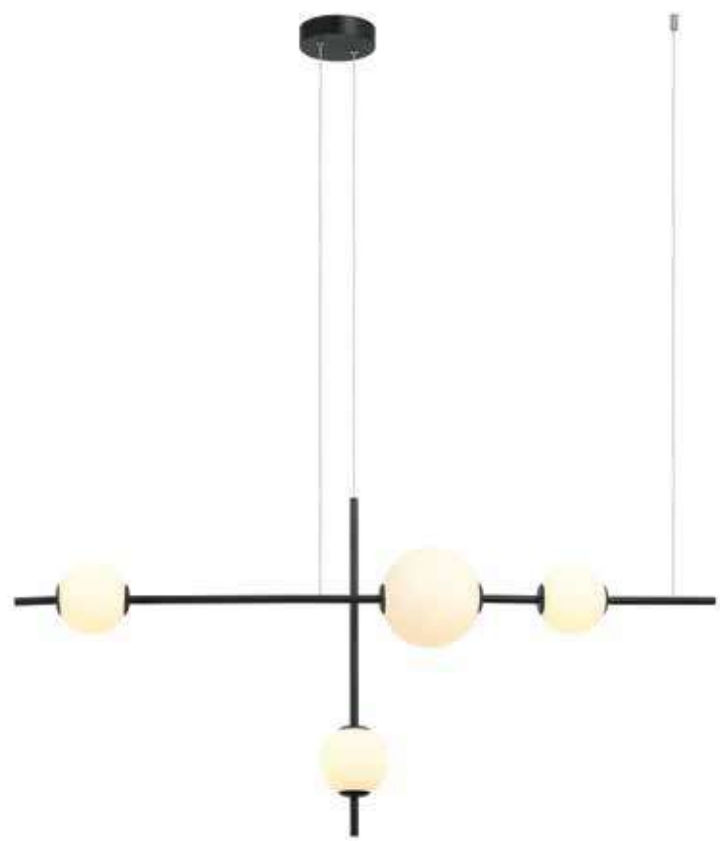

Power 18W
Input 220-240V, 50/60Hz
Color Temperature 3000K
Lumen 1440Lm
Cri 80
Dimensions L: 110cm W: 16cm H: 55cm
Base Ø: 13cm H: 3.2cm
Dimmable ☉
Material Metal - Opal Glass
Special Feature Step Dimming 10%-40%-100%
Glass Ø: 16cm | Ø: 11cm
Color Black Matt / **Code 20131**