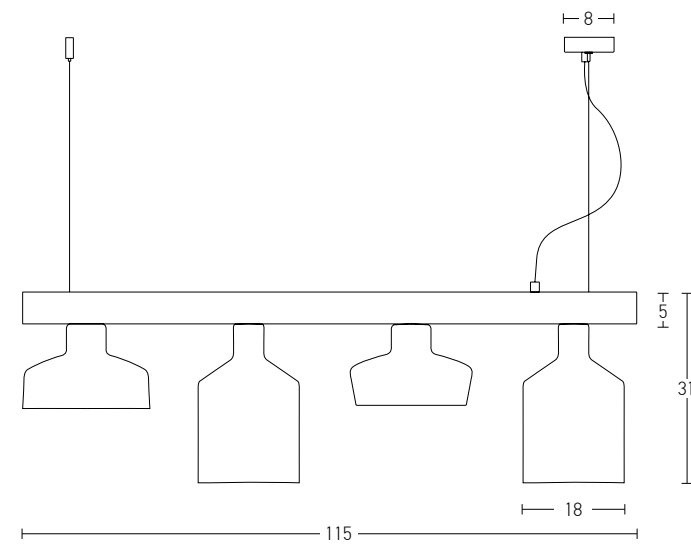

Bulb	4xE27
Power	MAX 40W
Input	220-240V, 50/60Hz
Dimensions	L: 115cm W: 18cm H: 31cm
Base	Ø: 8cm H: 3.5cm
Material	Metal - Wood
Special Feature	120cm Fabric Cable Adjustable
Color	Black Matt - Painted Bronze / Code 22213