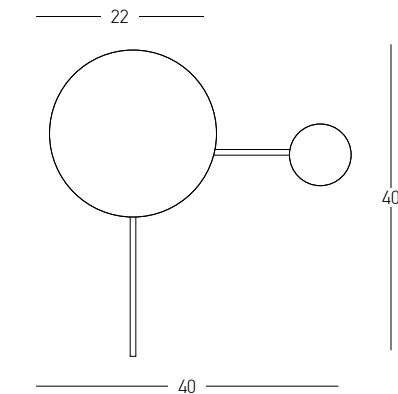

Bulb 1xG9 Led
Power MAX 7W
Input 220-240V, 50/60Hz
Dimensions L: 8cm W: 26cm H: 36cm
Material Metal - Opal Glass
Special Feature Opal Glass Ø: 8cm
Color Sandy Olive Green - Painted Gold / **Code 22203**
Color Terracotta - Painted Gold / **Code 22204**
Color Elephant Grey - Sandy Black / **Code 22205**

Bulb 1xG9 Led
Power MAX 7W
Input 220-240V, 50/60Hz
Dimensions L: 11cm W: 40cm H: 40cm
Material Metal - Opal Glass
Special Feature Opal Glass Ø: 8cm
Color Sandy Olive Green - Painted Gold / **Code 22201**

Model Finishing

Bulb 1xE27
Power MAX 20W
Input 220-240V, 50/60Hz
Dimensions L: 24cm W: 30cm H: 50cm
Base Ø: 15cm H: 3cm
Material Metal - Opal Glass
Special Feature Opal Glass Ø: 20cm
Color Painted Gold / **Code 22200**