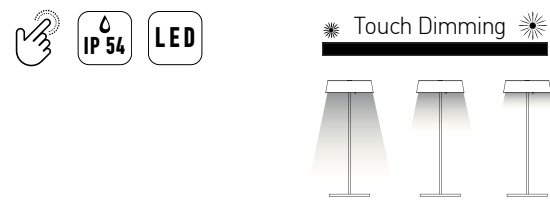

Power 2.2W
Input 220-240V, 50/60Hz
Color Temperature 3000K
Lumen 80Lm
Cri 80
IP 54
Dimensions Ø: 12cm H: 30cm
3 Steps Dimming 10%, 50%, 100%
Material Aluminum - PC Difusser
Special Feature Shade Ø: 12cm H: 5cm
Portable Table Lamp
USB Cable & Adaptor Included

Color Black Matt / **Code E289**
Color White Matt / **Code E290**
Color Gold Matt / **Code E291**