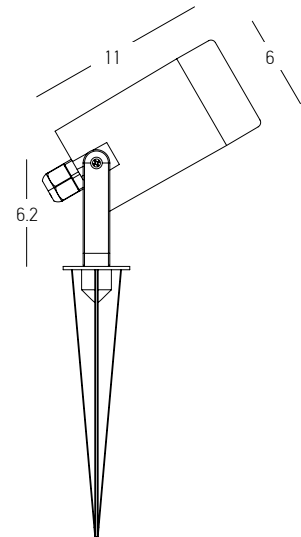

Bulb 1xGU10 Led
Power MAX 7W
Input 220-240V, 50/60Hz
IP 54
Dimensions Ø: 6cm L: 11cm H: 6.2cm
Material ABS - PC Diffuser
Special Feature Spike Included
Color Black / **Code E312**