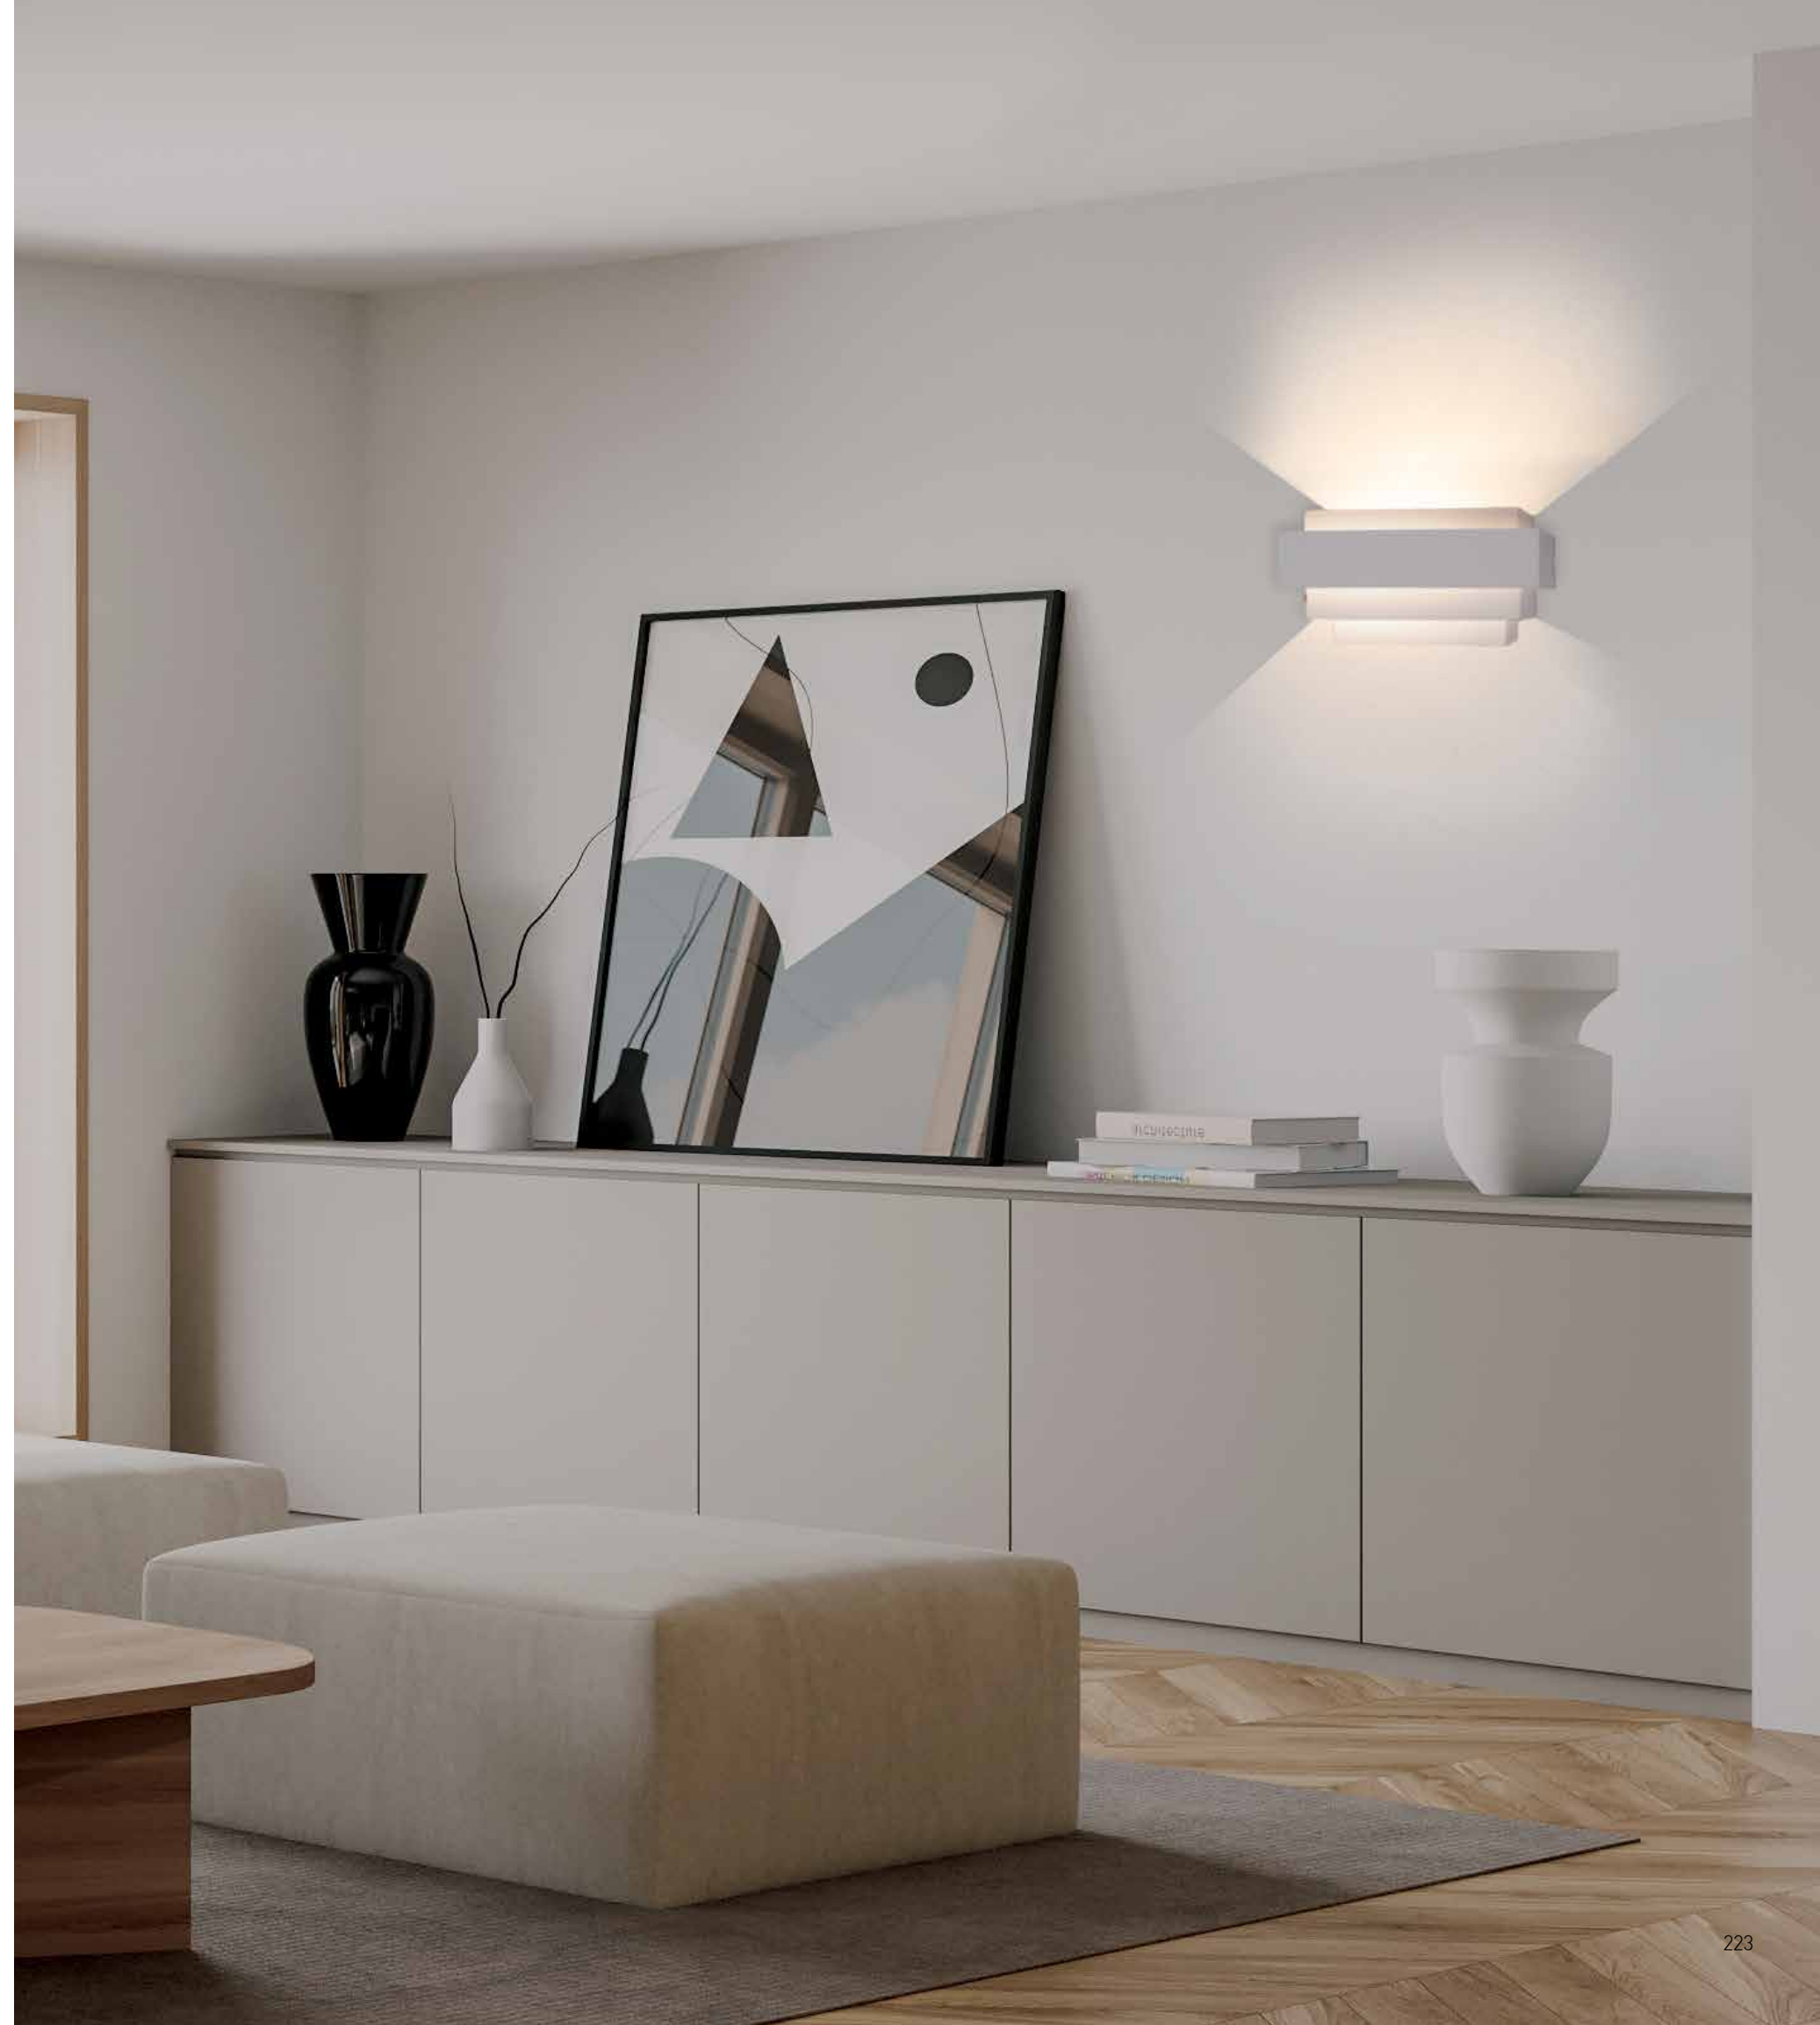

Bulb 1xE27
Power MAX 40W
Input 220-240V, 50/60Hz
Dimensions L: 14cm W: 27cm H: 15cm
Material Metal
Color White Matt / **Code 16158**