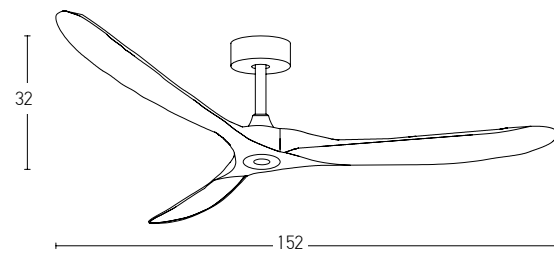

Led Light Source Without Light
Input 220-240V, 50/60Hz
dB 20
Dimensions 60" Ø: 152cm H: 32-44.5cm
Air Flow 211.7m³ min
Night Mode Time Setting 2h / 4h / 8h
Material Metal - Wood
Special Feature 2 Down Rods 12.5-25cm
Summer & Winter Function
Possibility of Installation on a Sloping Roof - 20°
Motor Feature DC Motor 55W
5 Speeds
Color Black Matt - Solid Wood Blades / **Code 20259**