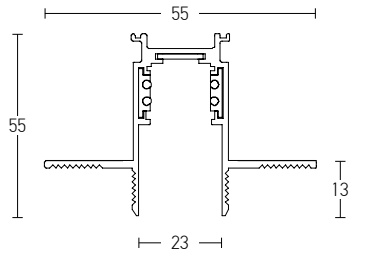

TRIMLESS Curved Track

Dimensions Ø: 1200mm
L: 1252.5mm
Material Aluminum
Color Sandy Black
Code 22103