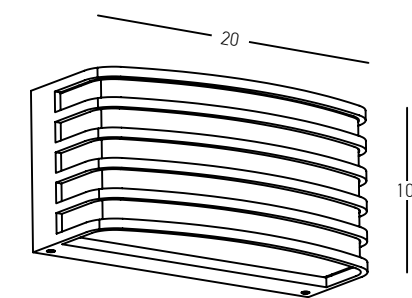

Power 11W
Input 220-240V, 50/60Hz
Color Temperature 3000K
Lumen 900Lm
Cri 80
IP 54
Dimensions L: 10cm W: 16cm H: 7.7cm
Material Aluminium - PC Diffuser
Special Feature Up - Down Light
Color Graphite / **Code E274**