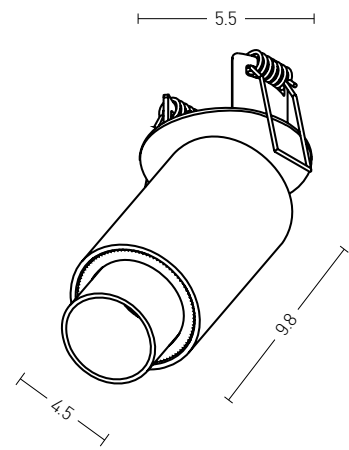

Power	11W
Input	220-240V, 50/60Hz
Color Temperature	3000K
Lumen	990Lm
Cri	80
Dimensions	Ø: 4.5cm H: 9.8cm
Beam Angle	15-30° Adjustable
Cutting Hole	Ø: 5cm
Base	Ø: 5.5cm
Material	Aluminium
Special Feature	Recessed Zoomable Spot Included LED Driver
Color	Sandy White - Black / Code 1928
Color	Sandy Black / Code 1928-B