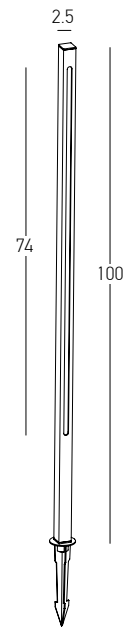

Power 15W
Input 220-240V, 50/60Hz
Color Temperature 3000K
Lumen 1550Lm
Cri 80
IP 65
Dimensions L: 2.5cm W: 2.5cm H: 100cm
Base Ø: 9.5cm H: 2cm
Material Aluminum - Opal PC Diffuser
Special Feature Spike & Base Included
Profile 2.5 x 2.5cm
Color Dark Brown / **Code E280**