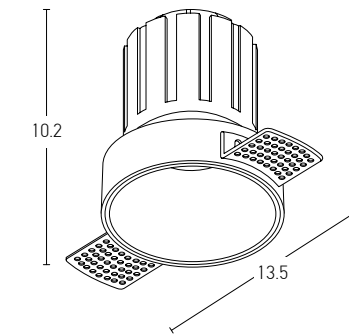

Power 9W
Input 220-240V, 50/60Hz
Color Temperature 3000K
Lumen 675Lm
Cri 90
Dimensions Ø: 8.2cm W: 13.5cm H: 10.2cm
Cutting Hole Ø: 8.2cm
Beam Angle 36°
Non Dimmable ☒
Material Aluminium
Depth Required 10.5cm
Driver Included (200mA)
Color Sandy Black / **Code S096-B**
Copper Matt / **Code S096-C**
Gold Matt / **Code S096-G**