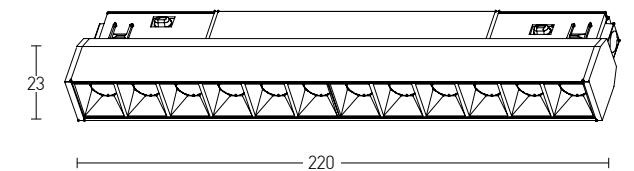

Power 8W
Input 48V
Color Temperature 3000K - 4000K
Lumen 1020Lm
Cri 80
Dimensions L: 220mm W: 23mm H: 45mm
Beam Angle 30°
DALI Dimmable ☉
Material Aluminium - Acrylic
Color 3000K Sandy Black / **Code 2091**
Color 4000K Sandy Black / **Code 2091-4B**
Color 3000K Sandy White / **Code 2091-3W**
OSRAM

Power 8W
Input 48V
Color Temperature 3000K
Lumen 1020Lm
Cri 80
Dimensions L: 220mm W: 23mm H: 45mm
Beam Angle 30°
Non Dimmable ☒
Material Aluminium - Acrylic
Color Sandy Black / **Code 2090**
OSRAM