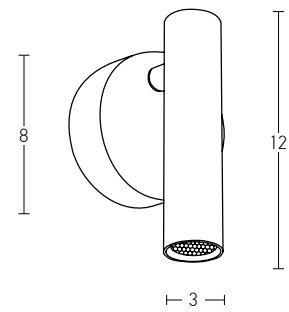

Hotel Lighting | Wall Lamps

Power	3W
Input	220-240V, 50/60Hz
Color Temperature	3000K
Lumen	240Lm
Cri	80
Dimensions	Ø: 8cm L: 7-15cm H: 12cm
Base	Ø: 8cm H: 3cm
Non Dimmable	☒
Switch	On/Off
Material	Metal - Aluminium
Special Feature	Stick Ø: 3cm H: 12cm
Color	Black Matt / Code H48-B
Color	Copper / Code H47