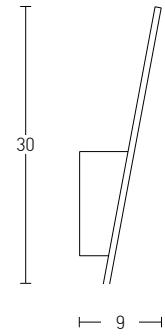

Power 6W
Input 220-240V, 50/60Hz
Color Temperature 3000K
Lumen 420Lm
Cri 80
Dimensions L: 9cm W: 9cm H: 30cm
Non Dimmable ☒
Material Metal
Color White Matt / **Code 16155**