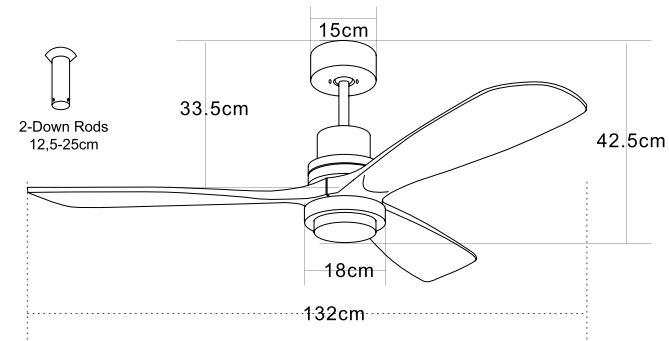

Indoor Ceiling Fans

Led Light Source	15W
Input	220-240V, 50/60Hz
Color Temperature	3000K, 4000K, 6000K
Lumen	1500Lm
Cri	80
dB	20
Dimensions	52" Ø: 132cm H: 42.5-55cm
Air Flow	156.3m³ min
Night Mode	Time Setting 1h / 2h / 4h / 8h
Material	Metal - Glass - Wood
Special Feature	2 Down Rods 12.5-25cm Summer & Winter Function
Motor Feature	DC Motor 38W 5 Speeds
Color	White Matt - Natural Wood Blades / Code 19140
Color	Black Matt - Natural Wood Blades / Code 19141