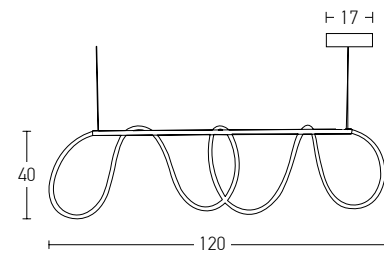

Power 60W
Input 220-240V, 50/60Hz
Color Temperature 3000K
Lumen 3600Lm
Cri 80
Dimensions L: 120cm H: 40cm
Base Ø: 17cm H: 5cm
Non Dimmable ☒
Material Metal - Silicon
Special Feature 360° Lighting Tube Ø: 2.4cm
220cm Cable Adjustable
Color Gold Matt / **Code 19254**