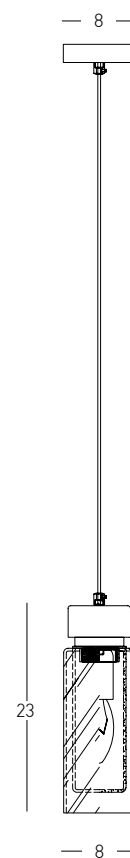

Bulb 1xE14 Led
Power MAX 8W
Input 220-240V, 50/60Hz
Dimensions Ø: 8cm H: 23cm
Base Ø: 8cm H: 2cm
Glass Ø: 8cm H: 18.5cm
Material Metal - Clear Glass - Frost White Glass
Special Feature 150cm Cable Adjustable
Color Sandy Black - Antique Brass / **Code 22137**