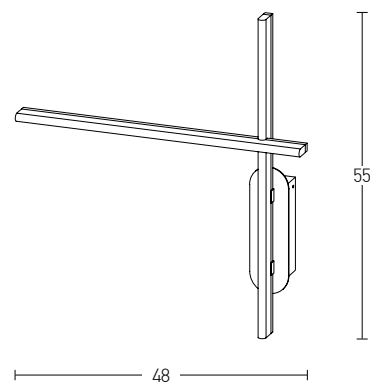

**Model Finishing**

Black - Golden Leaf

Black - Copper

Power 20W  
 Input 220-240V, 50/60Hz  
 Color Temperature 3000K  
 Lumen 1600Lm  
 Cri 80  
 Dimensions L: 10cm W: 48cm H: 55cm  
 Base W: 5.5cm H: 15.5cm  
 Non Dimmable ☒  
 Material Metal - Aluminium - Acrylic  
 Special Feature Profile 1x3cm  
 Color Black Matt / **Code 1945**