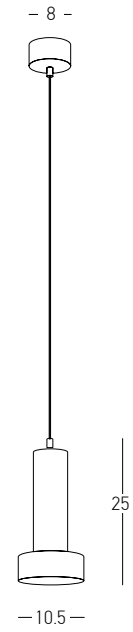

Bulb 1xGU10
Power MAX 25W
Input 220-240V, 50/60Hz
Dimensions Ø: 10.5cm H: 25cm
Base Ø: 8cm H: 3.5cm
Material Metal - Aluminium
Special Feature 200cm Fabric Cable Adjustable
Color Sandy Black - Painted Gold / Code 22185