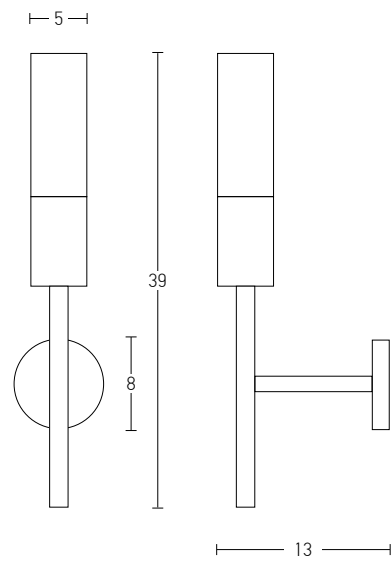

Bulb 1xG9 Led
Power MAX 9W
Input 220-240V, 50/60Hz
Dimensions Ø: 5cm L: 13cm H: 39cm
Base Ø: 8cm H: 2cm
Material Metal - Marble - Clear Glass
Color Painted Gold / **Code 20352**