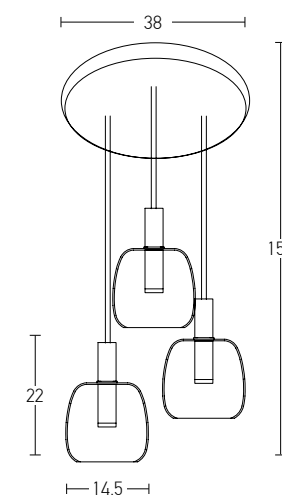

Power 3x5W
Input 220-240V, 50/60Hz
Color Temperature 3000K
Lumen 1350Lm
Cri 80
Dimensions Ø: 38cm H: 150cm
Base Ø: 38cm H: 2.5cm
Non Dimmable ☒
Material Aluminium - Glass - Acrylic
Special Feature 125cm Cable Adjustable
Color Black Matt - Smoked Grey / **Code 1971**