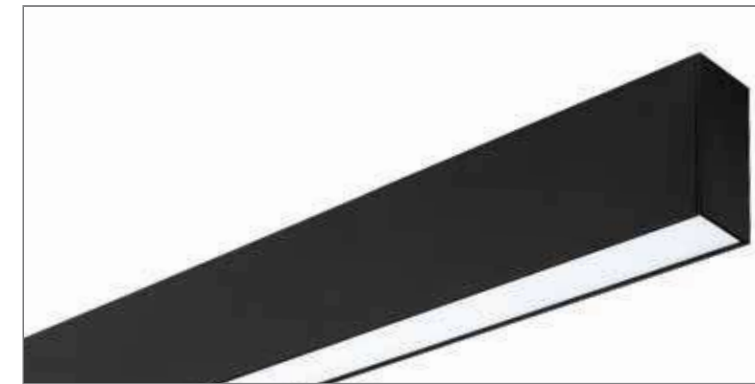

**48mm LED** profile luminaire, made of an extruded aluminium, power-coated with fine sandy finish. Designed for ceiling/pendant/trim-less/recessed, providing direct light emission through a diffuser made either of sated polycarbonate for an almost homogeneous emission of light. Luminaire equipped with the latest generation of well known LED boards with small color tolerance.