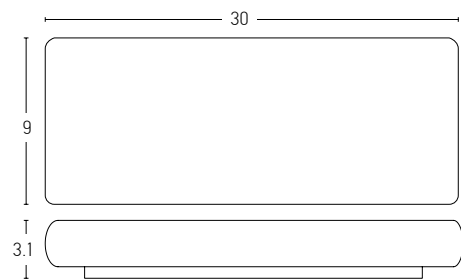

Power 2 x 6W
Input 220-240V, 50/60Hz
Color Temperature 3000K
Lumen 960Lm
Cri 80
IP 65
Dimensions L: 3.1cm W: 17.5cm H: 9cm
Material Aluminium - Tempered Glass
Special Feature Up - Down Light
Color Graphite / **Code E239**

Power 2 x 10W
Input 220-240V, 50/60Hz
Color Temperature 3000K
Lumen 1600Lm
Cri 80
IP 65
Dimensions L: 3.1cm W: 30cm H: 9cm
Material Aluminium - Tempered Glass
Special Feature Up - Down Light
Color Graphite / **Code E240**