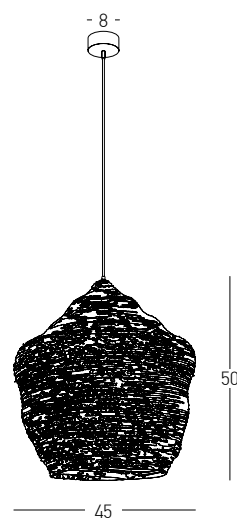

Bulb 1xE27 Led
Power MAX 20W
Input 220-240V, 50/60Hz
Dimensions Ø: 45cm H: 50cm
Base Ø: 8cm H: 3.5cm
Material Metal - Braided Wheat
Special Feature 200cm Black Fabric Cable Adjustable
Color Natural - Sandy Black / **Code 22161**

Bulb 1xE27 Led
Power MAX 20W
Input 220-240V, 50/60Hz
Dimensions Ø: 40cm H: 50cm
Base Ø: 8cm H: 3.5cm
Material Metal - Braided Wheat
Special Feature 200cm Black Fabric Cable Adjustable
Color Natural - Sandy Black / **Code 22162**

Bulb 1xE27 Led
Power MAX 20W
Input 220-240V, 50/60Hz
Dimensions Ø: 108cm H: 35cm
Base Ø: 8cm H: 3.5cm
Material Metal - Braided Wheat
Special Feature 200cm Black Fabric Cable Adjustable
Color Natural - Sandy Black / **Code 22169**