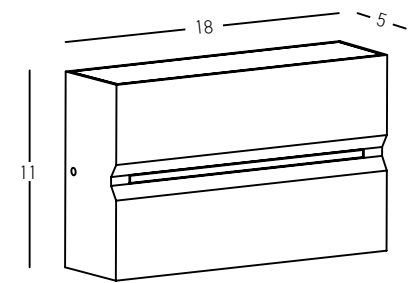

Power 15W
Input 220-240V, 50/60Hz
Color Temperature 3000K
Lumen 800Lm
Cri 80
IP 54
Dimensions L: 5cm W: 18cm H: 11cm
Beam Angle 30°
Material Aluminium - Tempered Glass - PC Diffuser
Special Feature Up - Down Light
12xSMD Led
Color Graphite / **Code E272**