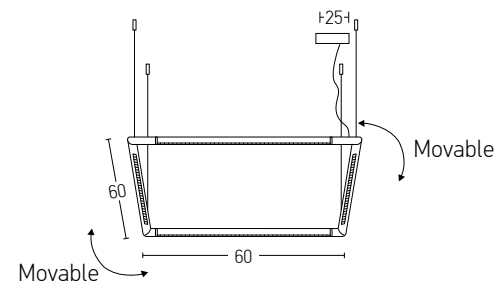

Power 32W
Input 220-240V, 50/60Hz
Color Temperature 3000K
Lumen 2880Lm
Cri 90
Dimensions L: 60cm W: 60cm
Base L: 25cm W: 5cm H: 8cm
Non Dimmable ☒
Material Metal - Aluminium - Diffuser
Special Feature Movable Tube Ø: 2.4cm
Color Sandy Black / **Code 20331**
Color Sandy White / **Code 20330**

Power 53W
Input 220-240V, 50/60Hz
Color Temperature 3000K
Lumen 4770Lm
Cri 90
Dimensions L: 100cm W: 100cm
Base L: 25cm W: 5cm H: 8cm
Non Dimmable ☒
Material Metal - Aluminium - Diffuser
Special Feature Movable Tube Ø: 2.4cm
Color Sandy Black / **Code 20333**
Color Sandy White / **Code 20332**

Power 80W
Input 220-240V, 50/60Hz
Color Temperature 3000K
Lumen 7200Lm
Cri 90
Dimensions L: 150cm W: 150cm
Base L: 35cm W: 5cm H: 8cm
Non Dimmable ☒
Material Metal - Aluminium - Diffuser
Special Feature Movable Tube Ø: 2.4cm
Color Sandy Black / **Code 20335**
Color Sandy White / **Code 20334**

Design your Own Lighting

Create the ultimate style by combining the different colors and models available.
Available colors: Black / White

Shopping Guide

- **A** Code 20334 - 20335
- **B** Code 20333 - 20332
- **C** Code 20331 - 20330

Our Suggestion

Become an artist and make your combination
Use your imagination to create your masterpiece with our limitless options.