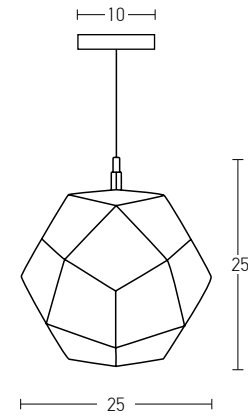

Bulb 1xE27
Power MAX 40W
Input 220-240V, 50/60Hz
Dimensions Ø: 25cm H: 25cm
Base Ø: 10cm H: 2.5cm
Material Metal - Stainless Steel
Special Feature 150cm Cable Adjustable
Color Gold - Black Matt Base / **Code 1683**