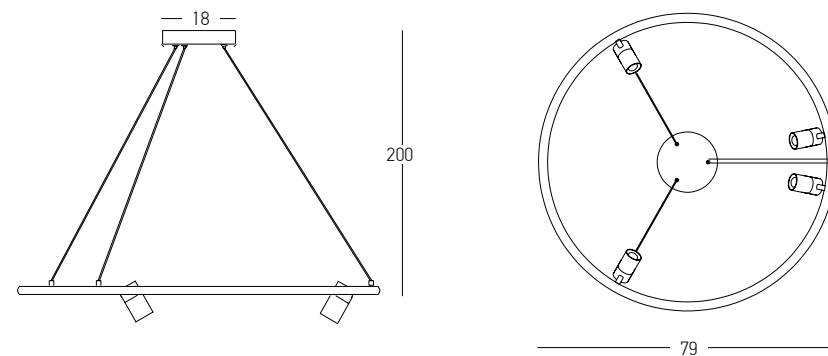

Power 39W + 4x5W
Input 220-240V, 50/60Hz
Color Temperature 3000K
Lumen 6400Lm
Cri 80
Dimensions Ø: 79cm H: 200cm
Base Ø: 18cm H: 3.5cm
Spots Dimensions Ø: 4.5cm H: 8cm
Dimmable Triac ☐
Material Metal - Aluminum - Silicon
Special Feature 200cm Cable Adjustable
Movable Spots
Profile 2x2cm
Color Black Matt / **Code 22013**