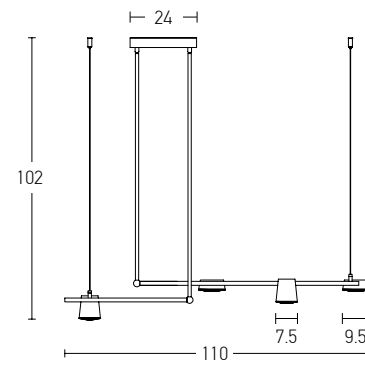

Indoor Led Lighting

Power 28W
Input 220-240V, 50/60Hz
Color Temperature 3000K
Lumen 2240Lm
Cri 80
Dimensions L: 110cm H: 102cm
Base L: 24cm W: 6cm H: 3.5cm
Non Dimmable ☒
Material Metal - Aluminium - Acrylic
Special Feature Spot Ø: 7.5cm H: 8cm
Spot Ø: 9.5cm H: 4cm
Color Sandy Black - Gold Matt / **Code 2035**