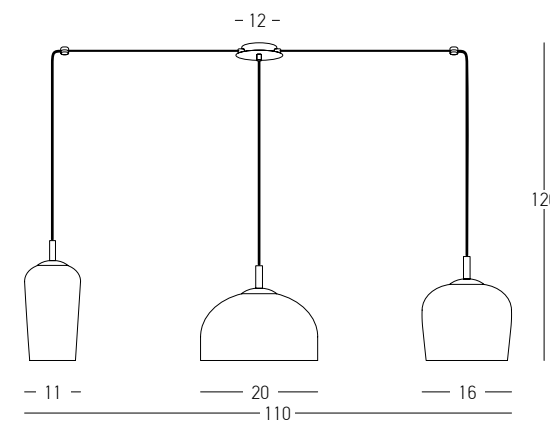

Bulb 3xE14
Power MAX 40W
Input 220-240V, 50/60Hz
Dimensions L: 110cm W: 20cm H: 120cm
Base Ø: 12cm H: 3cm
Glass Ø: 20cm H: 15cm
Ø: 16cm H: 17cm
Ø: 11cm H: 24cm
Material Metal - Glass
Special Feature 150cm Cable Adjustable
Color Champagne - Black Matt / **Code 22155**
Color Clear Glass - Painted Gold / **Code 22158**