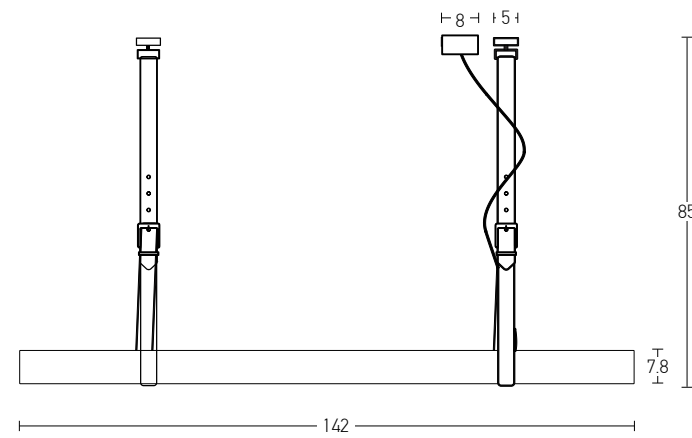

Power 45W
Input 220-240V, 50/60Hz
Color Temperature 3000K
Lumen 6300Lm
Cri 80
Dimensions L: 142cm W: 4.8cm H: 85cm
Base Ø: 8cm H: 3.5cm
Non Dimmable ☒
Material Aluminium - PC Deffuser - Leather
Special Feature 100cm Fabric Cable Adjustable
Optional Dimming DALI
Color Painted Bronze / **Code 22211**

Power 45W
Input 220-240V, 50/60Hz
Color Temperature 3000K
Lumen 6300Lm
Cri 80
Dimensions L: 142cm W: 4.8cm H: 7.8cm
Base Ø: 8cm H: 3.5cm
Non Dimmable ☒
Material Aluminium - PC Diffuser
Special Feature 200cm Fabric Cable Adjustable
Optional Dimming DALI
Color Painted Bronze / **Code 22210**