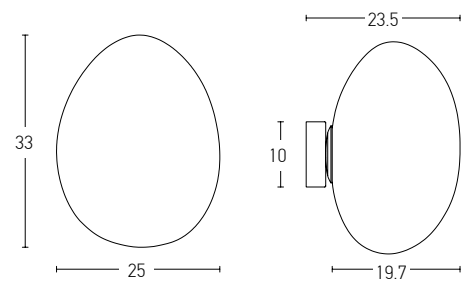

Suggested Trimless Canopy **Code 20144**

Indoor Led Lighting

Power 5W  
 Input 220-240V, 50/60Hz  
 Color Temperature 3000K  
 Lumen 400Lm  
 Cri 80  
 Dimensions L: 13.5cm W: 16.5cm H: 25cm  
 Base Ø: 10cm H: 3cm  
 Non Dimmable ☒  
 Material Metal - Opal Glass  
 Color White / **Code 20137**