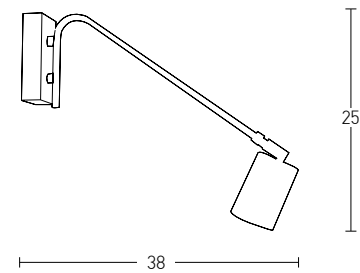

Bulb 2xGU10 , 1xG9 Led
Power MAX 25W , MAX 9W
Input 220-240V, 50/60Hz
Dimensions L: 120cm W: 8cm H: 100cm
Material Metal - Opal Glass
Special Feature Standard Length
Opal Glass Ø: 8cm
Color Sandy Black - Painted Gold / **Code 22227**

Bulb 1 x GU10
Power MAX 25W
Input 220-240V, 50/60Hz
Dimensions L: 38cm W: 8.3cm H: 25cm
Base L: 2.7cm W: 8.3cm H: 12cm
Material Metal
Color Sandy Black - Painted Gold / **Code 22228**