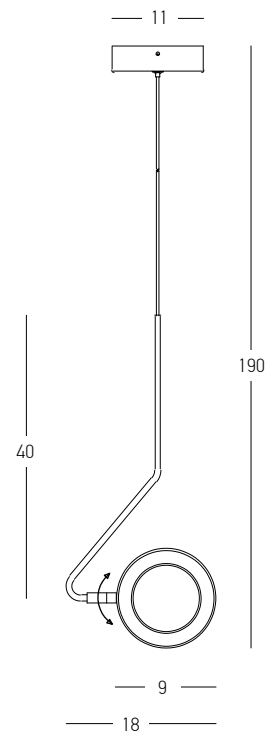

Power	7W
Input	220-240V, 50/60Hz
Color Temperature	3000K
Lumen	780Lm
Cri	80
Dimensions	Ø: 9cm L: 18cm H: 40cm
Base	Ø: 11cm H: 3.5cm
Dimmable Triac	○
Material	Metal - Acrylic
Special Feature	150cm Cable Adjustable Movable Ring Profile 2x1.5cm
Color	White Matt / Code 22044
Color	Black Matt - Gold Matt / Code 22045