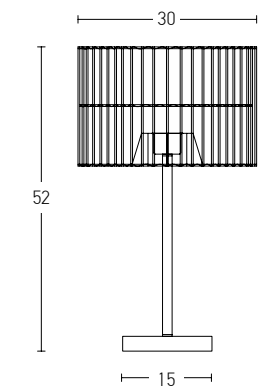

Bulb 1xE27
Power MAX 40W
Input 220-240V, 50/60Hz
Dimensions Ø: 30cm H: 52cm
Base Ø: 15cm H: 2cm
Material Metal - Rattan
Special Feature 120cm Cable Available
Shade Ø: 30cm H: 20cm
Color Black / **Code 20238**