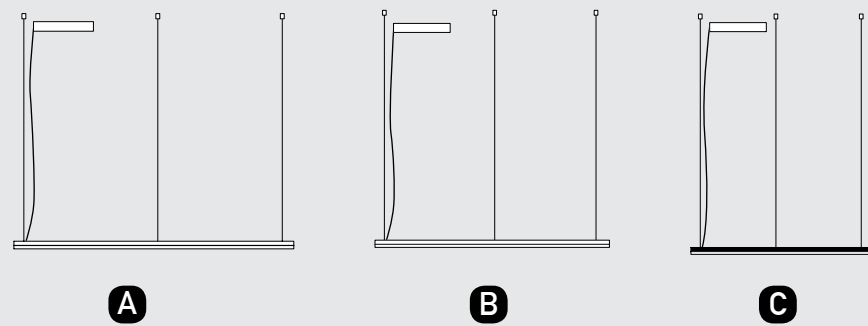

Design your Own Lighting

Create the preferred style by combining the different colors and models available.
Available colors: Black Matt / White Matt

Shopping Guide

- **A** Code 20264 - 20265 - 22241
- **B** Code 20262 - 20263 - 22240
- **C** Code 20260 - 20261 - 22239