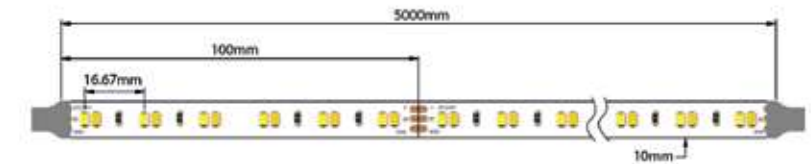

-LED STRIP TW (2700K-6500K) CRI 90

Code	IP	Kelvin	CRI	Watt	Lm/m
LS06	20	2700	90	12W/m	816
		6500	90	12W/m	1050
		2700+6500	90	24W/m	1866

Lumen Efficiency 78Lm/W
SDCM 3
Ra 90
LEDs/m 120
Voltage DC24V
Width 10mm
Unit cut 100mm
Life Span 20000H
Waterproof Rate IP20

Dimming Options

1. BLUETOOTH Dimming : Dali ELEMENT Driver 24V +OT BLE (CASAMBI App) . Suitable with Drivers to Page : 700-701