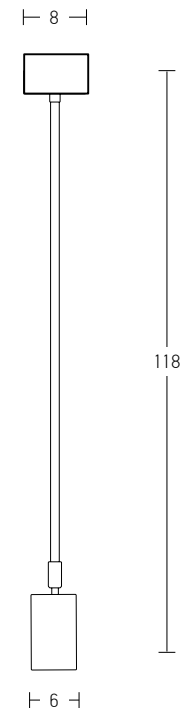

Bulb 1xGU10
Power MAX 25W
Input 220-240V, 50/60Hz
Dimensions Ø: 6cm H: 118cm
Base Ø: 8cm H: 3.5cm
Material Metal
Color Corten / **Code 22186**

Bulb 1xGU10
Power MAX 25W
Input 220-240V, 50/60Hz
Dimensions H: 18cm
Base Ø: 5cm H: 2cm
Material Metal
Color Painted Bronze / **Code 22187**