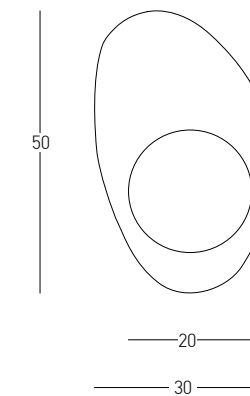

Bulb 1xG9 Led
Power MAX 7W
Input 220-240V, 50/60Hz
Dimensions L: 8cm W: 26cm H: 36cm
Material Metal - Opal Glass
Special Feature Opal Glass Ø: 8cm
Color Sandy Olive Green - Painted Gold / **Code 22203**
Color Terracotta - Painted Gold / **Code 22204**
Color Elephant Grey - Sandy Black / **Code 22205**

Bulb 1xG9 Led
Power MAX 7W
Input 220-240V, 50/60Hz
Dimensions L: 11cm W: 40cm H: 40cm
Material Metal - Opal Glass
Special Feature Opal Glass Ø: 8cm
Color Sandy Olive Green - Painted Gold / **Code 22201**

Model Finishing

Bulb 1xE27
Power MAX 20W
Input 220-240V, 50/60Hz
Dimensions L: 24cm W: 30cm H: 50cm
Base Ø: 15cm H: 3cm
Material Metal - Opal Glass
Special Feature Opal Glass Ø: 20cm
Color Painted Gold / **Code 22200**