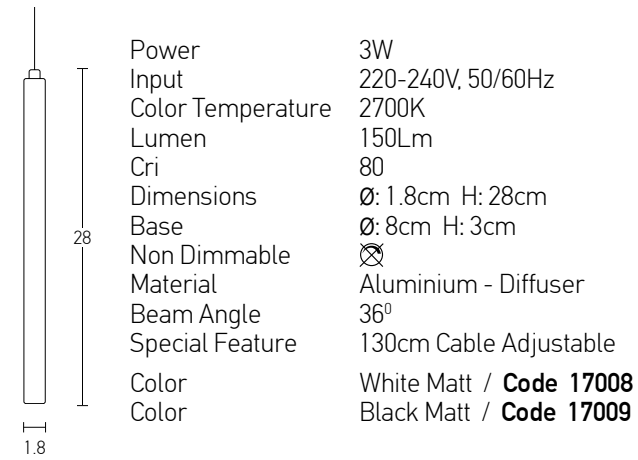

Indoor Led Lighting

Suggested Trimless Canopy **Code 20144**