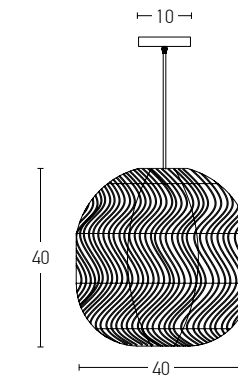

Bulb 1xE27
Power MAX 40W
Input 220-240V, 50/60Hz
Dimensions Ø: 40cm H: 40cm
Base Ø: 10cm H: 2cm
Material Metal - Rattan
Special Feature 200cm Cable Adjustable
Color Natural / **Code 20233**