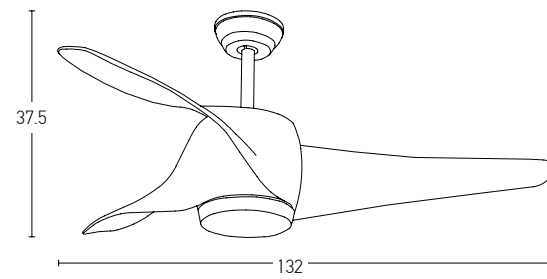

Led Light Source	15W
Input	220-240V, 50/60Hz
Color Temperature	3000K, 4000K, 6000K
Lumen	1500Lm
Cri	80
dB	20
Dimensions	52" Ø: 132cm H: 37.5-50cm
Air Flow	147.4m³ min
Night Mode	Time Setting 1h / 2h / 4h / 8h
Material	Metal - Acrylic - Wood
Special Feature	2 Down Rods 12.5-25cm Summer & Winter Function Possibility of Installation on a Sloping Roof - 20°
Motor Feature	DC Motor 40W 5 Speeds
Color	Coffee - Cherry Wood Blades / Code 20256