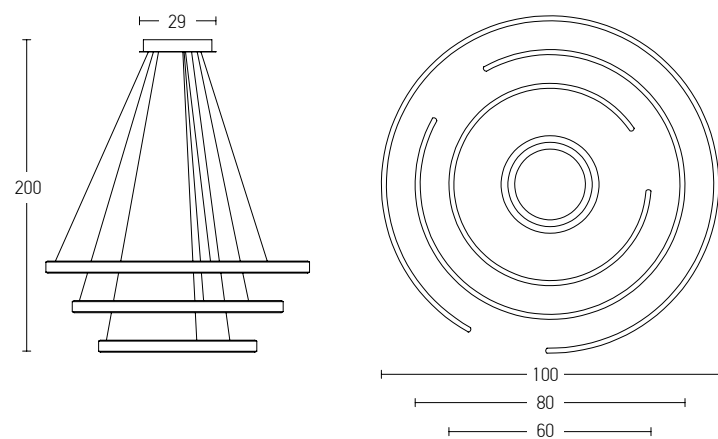

Power 120W
Input 220-240V, 50/60Hz
Color Temperature 3000K
Lumen 9600Lm
Cri 80
Dimensions Ø: 60cm / Ø: 80cm / Ø: 100cm H: 5cm
Base Ø: 29cm H: 4.5cm
Dimmable Triac ☐
Material Aluminium - Silicon
Special Feature 200cm Cable Adjustable
Profile 5x1.5cm
Color Brushed Gold Matt / **Code 2014**
Color Brushed Coffee / **Code 2015**