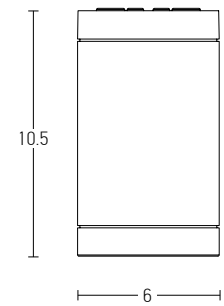

Bulb 1xGU10
Power MAX 7W
Input 220-240V, 50/60Hz
IP 54
Dimensions Ø: 6cm H: 10.5cm
Material Aluminium - Glass Diffuser
Color Sandy Black / **Code E219**
Color Sandy White / **Code E220**

Power 7W
Input 220-240V, 50/60Hz
Color Temperature 3000K
Lumen 560Lm
Cri 90
IP 54
Dimensions Ø: 6.3cm H: 7.5cm
Beam Angle 20°
Non Dimmable ☒
Material Aluminium - Glass
Special Feature Included LED Driver
Color Sandy Black / **Code S112**
Color Sandy White / **Code S113**