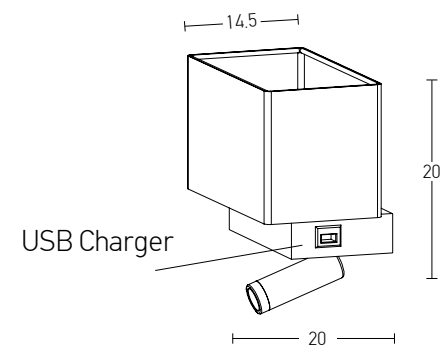

Led 3W
Bulb 1xE27
Power MAX 40W
Input 220-240V, 50/60Hz
Color Temperature 3000K
Lumen 240Lm
Dimensions L: 25cm W: 17cm H: 28cm
Base Ø: 12cm H: 2.5cm
Non Dimmable ☒
Switch 2/Switch On-Off
Material Metal - Aluminium - Fabric Shade
Special Feature Shade Ø: 17cm H: 14.5cm
Stick Ø: 2.8cm L: 36cm
Color Black Matt / **Code H57**

Led 3W
Bulb 1xE27
Power MAX 40W
Input 220-240V, 50/60Hz
Color Temperature 3000K
Lumen 240Lm
Cri 80
Dimensions L: 14.5-20cm W: 20cm H: 20cm
Non Dimmable ☒
Switch 2 On/Off
Material Metal - Aluminium - Fabric Shade
Special Feature USB Charger
Shade L: 12cm W: 20cm H: 11cm
Stick Ø: 2.8cm H: 8.5cm
Color Black Matt / **Code H59**