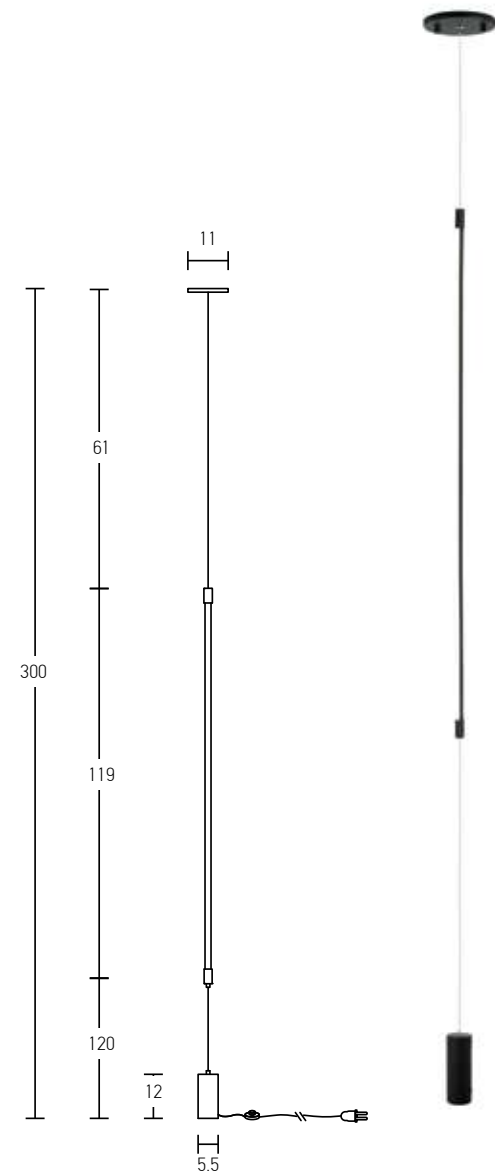

Power 22W
Input 220-240V, 50/60Hz
Color Temperature 3000K
Lumen 1760Lm
Cri 80
Dimensions Ø: 1.6cm H: 119cm H: 300cm
Base Ø: 5.5cm H: 12cm
Non Dimmable ☒
Material Aluminium - Acrylic
Color Black Matt / Code 20184