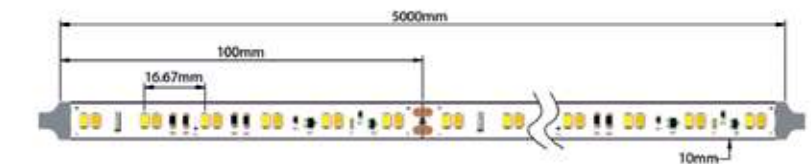

-LED STRIP DIM TO WARM (2100K-3500K) CRI 90

Code	IP	Kelvin	CRI	Watt	Lm/m
LS07	20	2100-3500	90	12W/m	MAX 1050

Lumen Efficiency 88Lm/W
Ra 90
LEDs/m 120
Voltage DC24V
Width 10mm
Unit cut 100mm
Life Span 20000H
Waterproof Rate IP20

Dimming Options

1. DALI Dimming : Dali Driver 24V + Switch DALI MCU . Suitable with Drivers to Page : 701
2. BLUETOOTH Dimming : Element Driver 24V+OT BLE (CASAMBI App) . Suitable with Drivers to Page : 700
3. PHASECUT Dimming : Suitable with PhaseCut Drivers to Page : 701
4. PUSH BUTTON Dimming : Dali Driver 24V to Page : 701