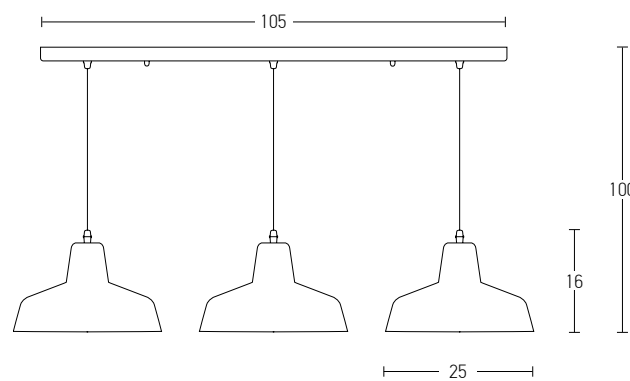

Bulb 1xE27
Power MAX 40W
Input 220-240V, 50/60Hz
Dimensions Ø: 25cm H: 16cm
Base Ø: 10cm H: 2.5cm
Material Concrete
Special Feature 120cm Cable Adjustable
Color Concrete - Chrome Base / **Code 1655**

Bulb 1xE27
Power MAX 40W
Input 220-240V, 50/60Hz
Dimensions Ø: 14,5cm H: 26cm
Base Ø: 10cm H: 2.5cm
Material Concrete
Special Feature 120cm Cable Adjustable
Color Concrete - Chrome Base / **Code 1582**

Bulb 3xE27
Power MAX 40W
Input 220-240V, 50/60Hz
Dimensions L: 105cm H: 100cm
Base W: 105cm W: 6.5cm H: 2.7cm
Material Concrete
Special Feature 85cm Cable Adjustable
Black Matt Base
Color Concrete - Black Matt / **Code 1653**