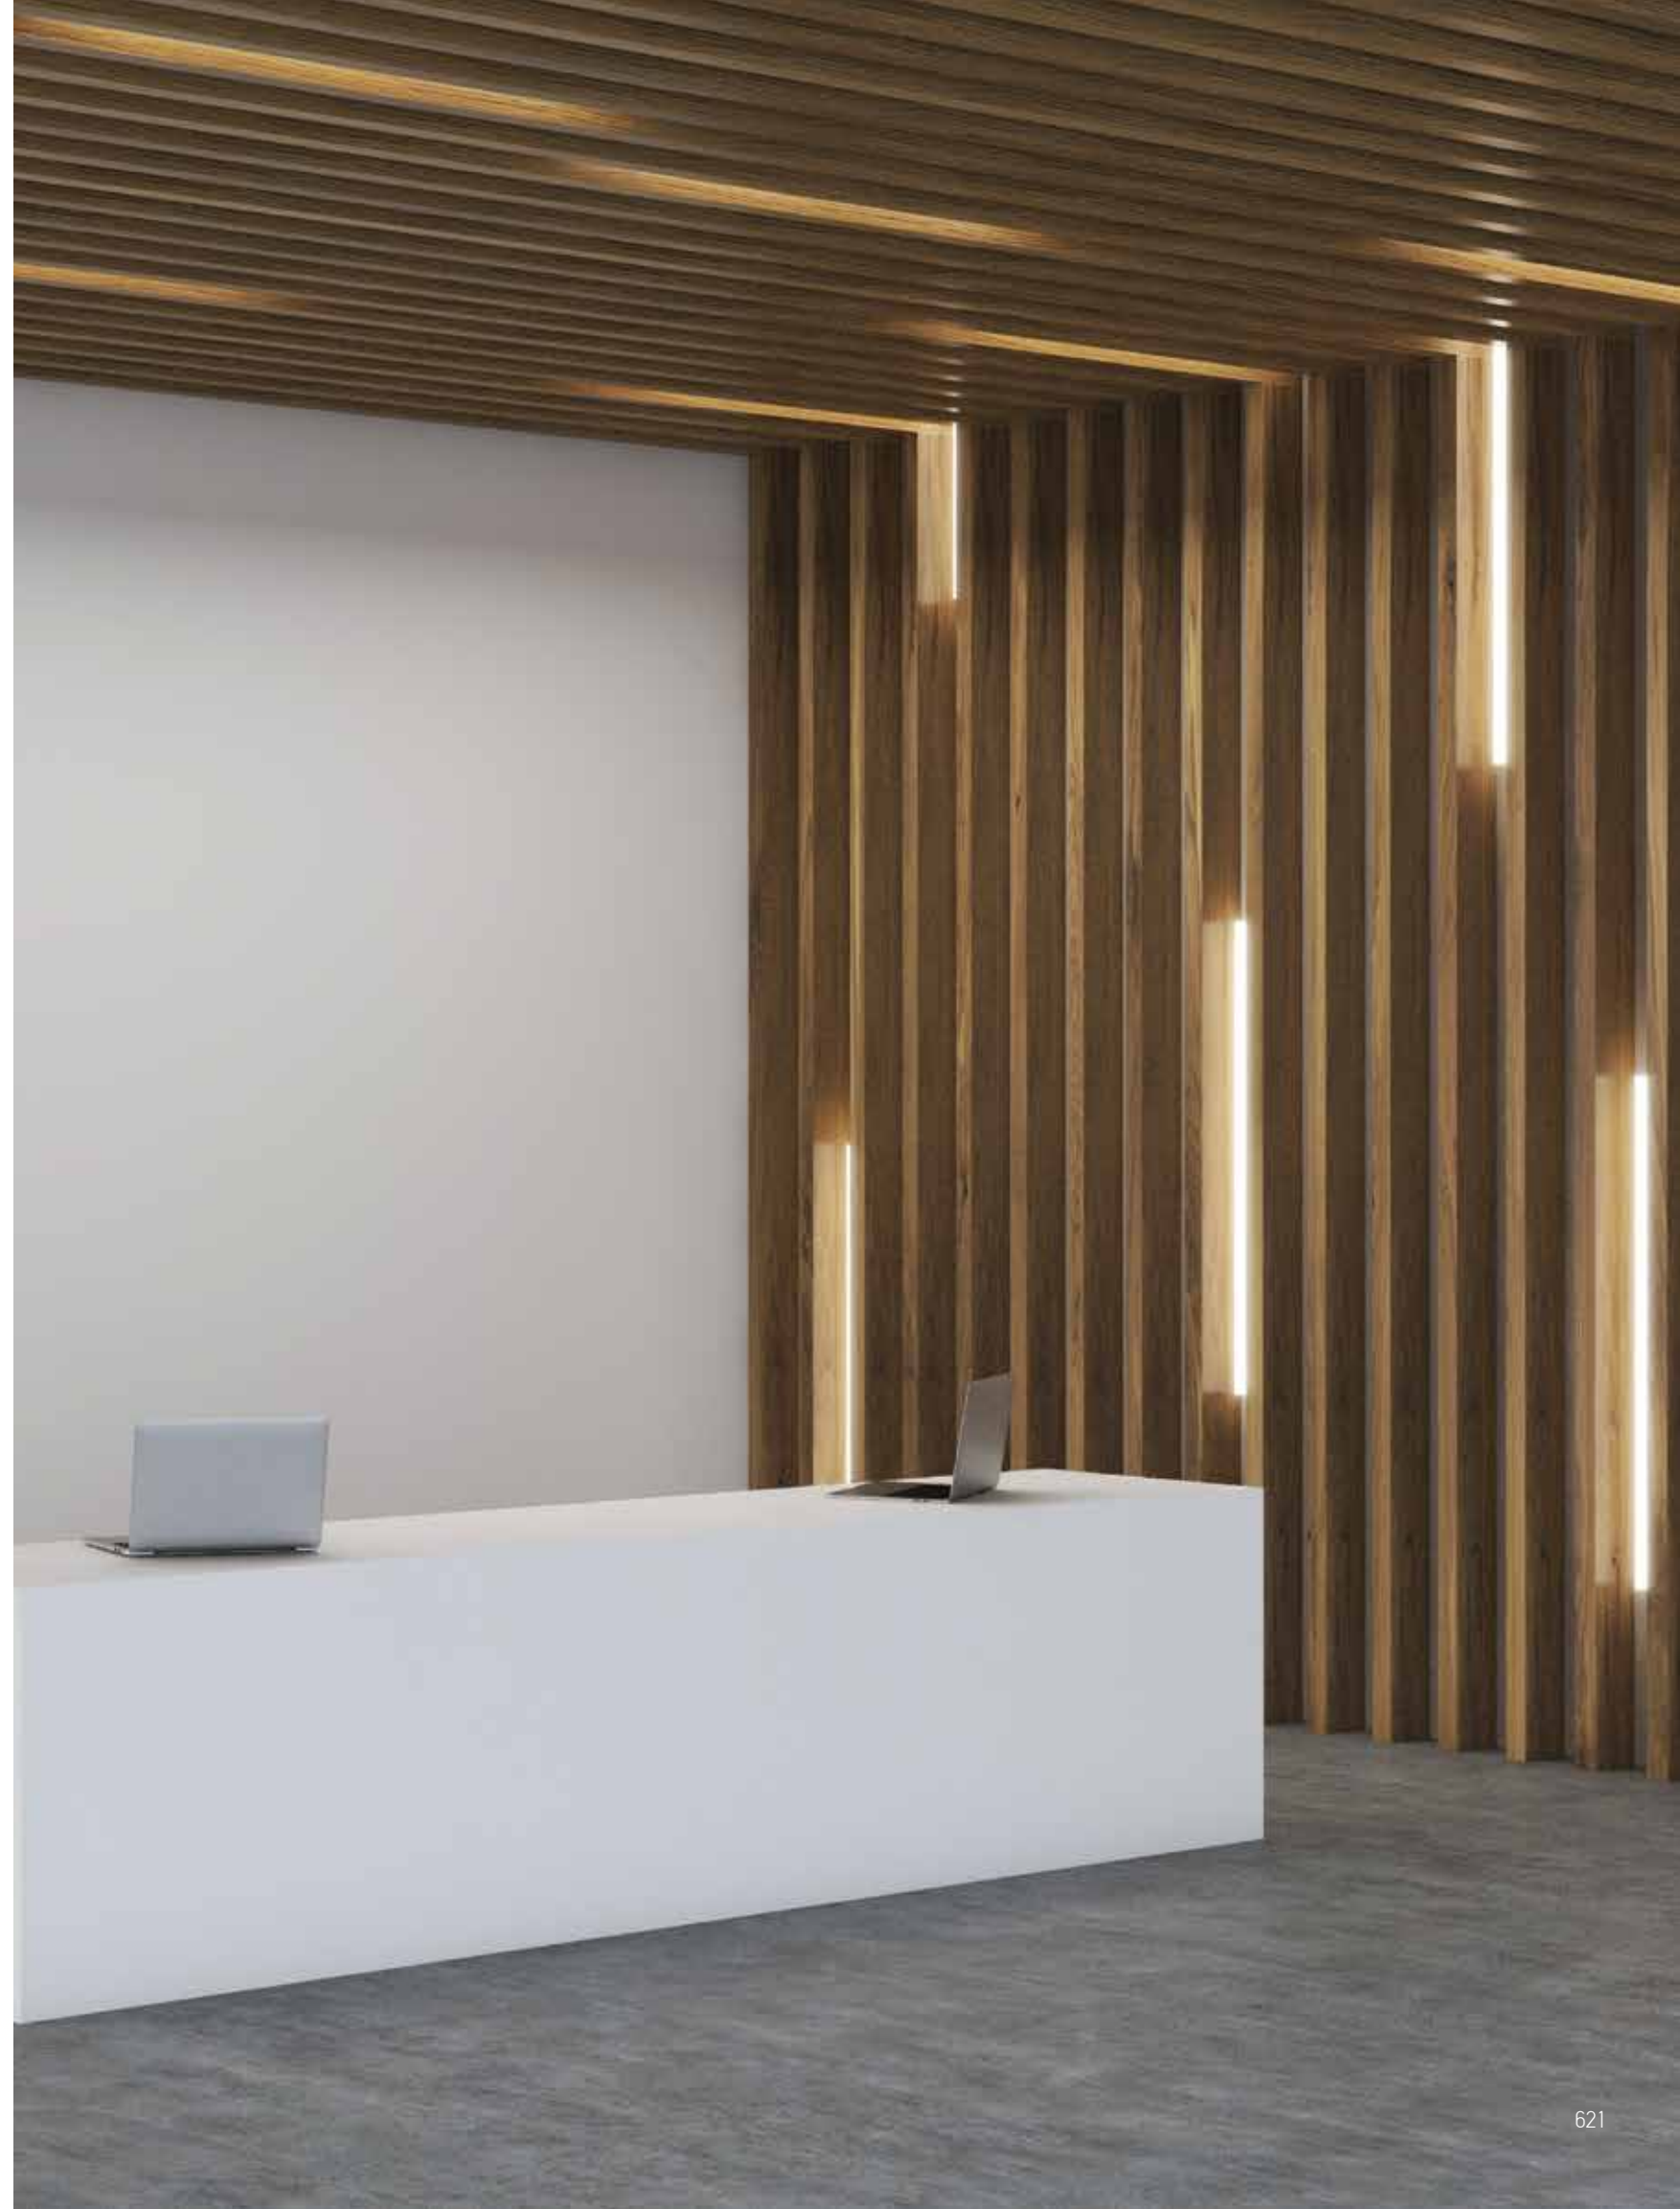

Fill in your code using the following items from the table.

Recessed Profile					
Code	Length	Driver	Kelvin	Set	Body Color
54	58 = 58cm	O = ON/OFF	3 = 3000K	E = HE	W = Sandy White
54	86 = 86cm	D = Dali	4 = 4000K	O = HO	B = Sandy Black
54	114 = 114cm				
54	142 = 142cm				
54	170 = 170cm				
54	198 = 198cm				
54	226 = 226cm				
54	254 = 254cm				
54	282 = 282cm				
54	310 = 310cm				
54	338 = 338cm				

Guide to Create your Code by Choosing : 54 - Length - Driver - Kelvin - Set - Body Color