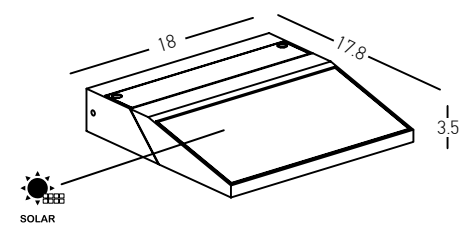

Power 2W
Input 220-240V, 50/60Hz
Color Temperature 3000K
Lumen 250Lm
Cri 82
IP 65
Dimensions L: 17.8cm W: 18cm H: 3.5
Material Aluminum - Tempered Glass
Special Feature Solar Panel
3 Different Ways of Lighting
Sense Distance 3 - 5m
Rotate 180°

Color Graphite / **Code E303**