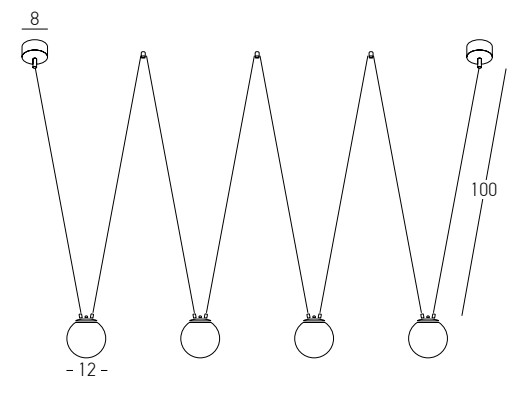

Bulb 4xG9 Led
Power MAX 9W
Input 220-240V, 50/60Hz
Base 2x Ø: 10cm H: 3.5cm
Material Metal - Opal Glass
Special Feature 800cm Cable
Glass Ø: 12cm
3 Hanging Accessories Included

Color Sandy Olive Green / **Code 22202**
Color Sandy Black / **Code 22202-B**
Color Sandy White / **Code 22202-W**