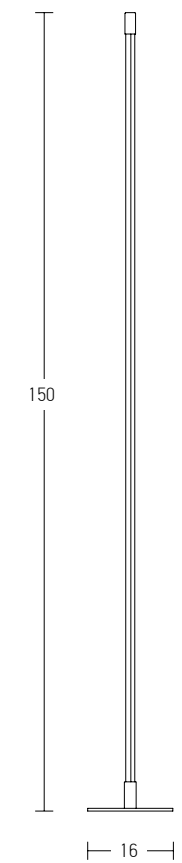

Power 20W
Input 220-240V, 50/60Hz
Color Temperature 3000K
Lumen 1600Lm
Cri 80
Dimensions Ø: 1.6cm H: 150cm
Base Ø: 16cm H: 0.5cm
Non Dimmable ☒
Material Metal - Aluminium - Acrylic
Special Feature 150cm Cable Available
Color Black Matt / **Code 20123**