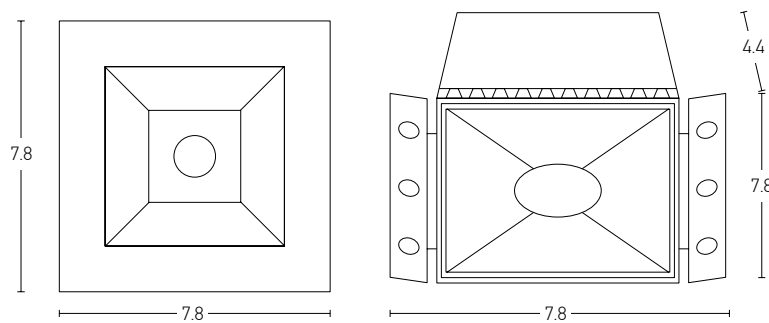

Down Light
Dimensions
Cutting Hole
Material
Depth Required
Color
Color

L: 7.8cm W: 7.8cm H: 4.4cm
7.8 x 7.8cm
Aluminium
10cm
Sandy White - Black Reflector / **Code S091**
Sandy White - White Reflector/ **Code S090**