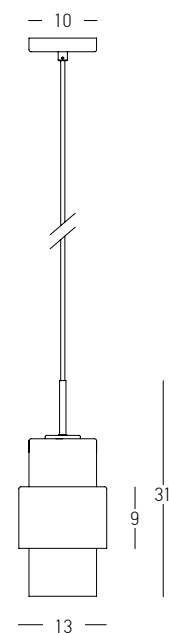

Bulb 1xE27
Power MAX 40W
Input 220-240V, 50/60Hz
Dimensions Ø: 13cm H: 31cm
Base Ø: 10cm H: 2cm
Glass Ø: 13cm H: 23cm
Material Metal - Glass
Special Feature 150cm Fabric Cable Adjustable
Color Gold Matt - Chrome Glass / **Code 22001**
Color Black Matt - Chrome Glass / **Code 22002**