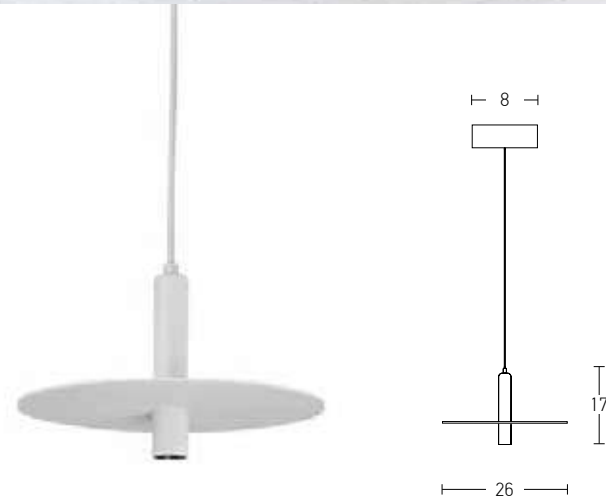

Power	7W
Input	220-240V, 50/60Hz
Color Temperature	3000K
Lumen	840Lm
Cri	80
Dimensions	Ø: 26cm H: 17cm
Base	Ø: 8cm H: 3.5cm
Non Dimmable	☒
Material	Metal - Aluminium
Special Feature	200cm Cable Adjustable
Color	Sandy Black / Code 18139-B Sandy White / Code 18139-W