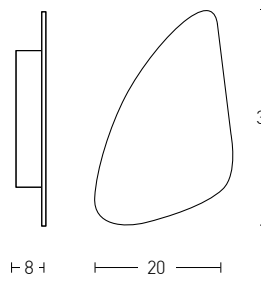

Model Finishing

White Marble  
Sandy Black

White Marble  
Sandy White

White Marble  
Corten

Bulb 2xG9 Led  
Power MAX 7W  
Input 220-240V, 50/60Hz  
Dimensions L: 6cm W: 23cm H: 30cm  
Material Metal - Marble  
Color White Marble / **Code 18153-S** 