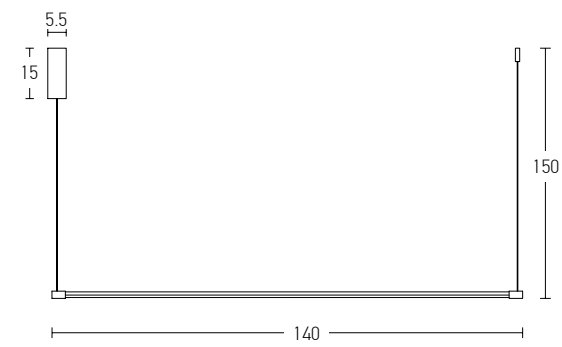

Power 20W
Input 220-240V, 50/60Hz
Color Temperature 3000K
Lumen 1600Lm
Cri 80
Dimensions Ø: 1.6cm L: 140cm H: 150cm
Base Ø: 5.5cm H: 15cm
Non Dimmable ☒
Material Aluminium - Acrylic
Special Feature 135cm Cable Adjustable
Color Black Matt / **Code 20119**
Color Gold Matt / **Code 20120**