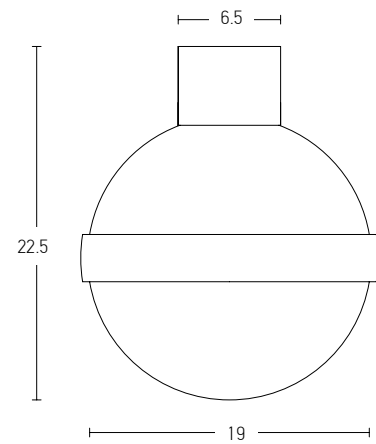

Indoor Led Lighting

Power	5.6W
Input	220-240V, 50/60Hz
Color Temperature	3000K
Lumen	400Lm
Cri	80
Dimensions	Ø: 13cm H: 16.5cm
Base	Ø: 6.5cm H: 5.5cm
Non Dimmable	☒
Material	Metal - Acrylic
Color	White Matt / Code 20169
Color	Grey / Code 20170

Power	8W
Input	220-240V, 50/60Hz
Color Temperature	3000K
Lumen	560Lm
Cri	80
Dimensions	Ø: 19cm H: 22.5cm
Base	Ø: 6.5cm H: 6.5cm
Non Dimmable	☒
Material	Metal - Acrylic
Color	White Matt / Code 20171
Color	Grey / Code 20172