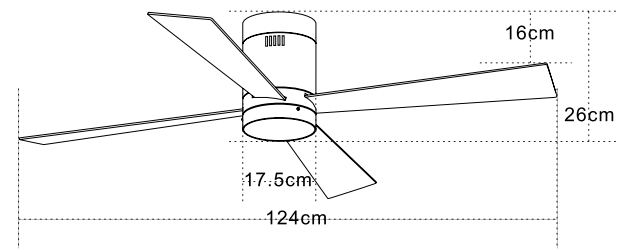

Led Light Source 15W
Input 220-240V, 50/60Hz
Color Temperature 3000K, 4000K, 6000K
Lumen 1500Lm
Cri 80
dB 25
Dimensions 49" Ø: 124cm H: 26cm
Air Flow 168m³ min
Night Mode Time Setting 1h / 2h / 4h / 8h
Material Metal - Polycarbonate - Plywood (MDF)
Special Feature Summer Function
Motor Feature AC Motor 55W
3 Speeds

Color Double Face White Matt - Maple Wood Blades
White Matt - White Blades / **Code 19137**
Color Chrome Matt - Brown Wood Blades / **Code 19138**

Model Finishing