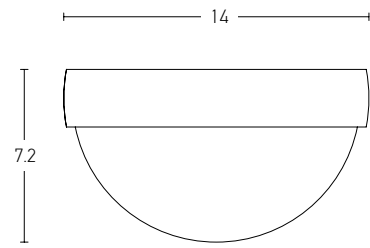

Indoor Led Lighting

Power 5.6W
Input 220-240V, 50/60Hz
Color Temperature 3000K
Lumen 400Lm
Cri 80
Dimensions Ø: 14cm H: 7.2cm
Non Dimmable ☒
Material Metal - Acrylic
Color White Matt / **Code 20173**
Color Grey / **Code 20174**