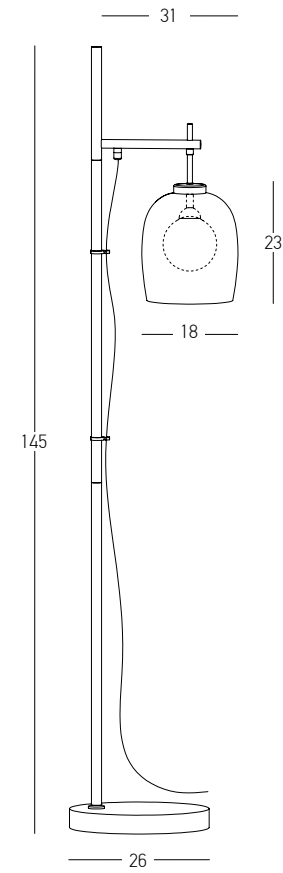

Bulb 1xG9 Led
Power MAX 5W
Input 220-240V, 50/60Hz
Dimensions L: 31cm W: 26cm H: 145cm
Smoked Glass Ø: 18cm H: 20cm
Base Ø: 26cm W: 3.5cm
Material Metal - Smoked Glass Outside
Opal Glass Inside - Black Marble Base
Special Feature 150cm Cable Available
Opal Glass Ø: 10cm
Color Sandy Black - Black Marble / **Code 22053**