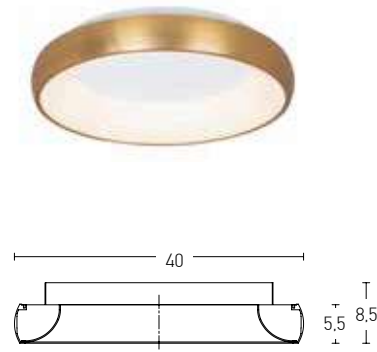

Indoor Led Lighting

Power 30W
Input 220-240V, 50/60Hz
Color Temperature 3000K
Lumen 2400Lm
Cri 80
Dimensions Ø: 40cm H: 8.5cm
Dimmable Triac ☐
Material Aluminium - Acrylic
Color Sandy Black / **Code 2040**
Color Sandy White / **Code 2041**
Color Brushed Gold Matt / **Code 2042**