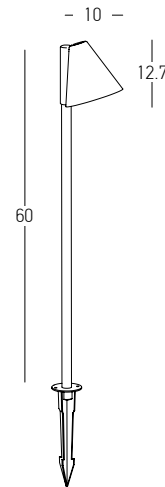

Bulb 1xGU10
Power MAX 20W
Input 220-240V, 50/60Hz
IP 65
Dimensions L: 10cm W: 10cm H: 60cm
Material Aluminum - Tempered Glass
Special Feature Spike Included
Recommended Base E282-SP / Not Included
Color Graphite / **Code E281**