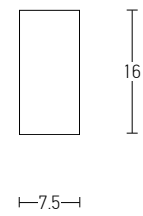

Bulb 2xGU10
Power MAX 25W
Input 220-240V, 50/60Hz
Dimensions L: 7.5cm W: 7cm H: 16cm
Material Concrete
Color Concrete / **Code 180022**