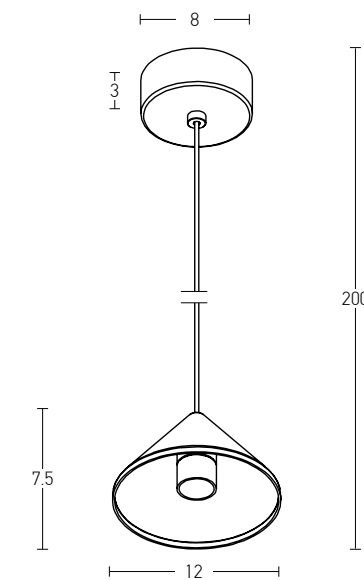

Power	6W
Input	220-240V, 50/60Hz
Color Temperature	3000K
Lumen	660Lm
Cri	80
Dimensions	Ø: 12cm H: 7.5cm
Base	Ø: 8cm H: 3cm
Non Dimmable	☒
Material	Metal - Aluminium
Beam Angle	18°
Special Feature	200cm Cable Adjustable Stick Ø: 2.7cm H: 6cm
Color	White Matt / Code 1913