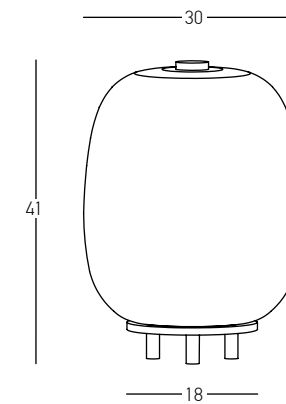

Bulb 1xG9 Led
Power MAX 7W
Input 220-240V, 50/60Hz
Dimensions Ø: 30cm H: 41cm
Glass Ø: 30cm H: 35cm
Opal Glass Ø: 10.5cm H: 13.5cm
Material Metal - Smoked Glass Outside
Opal Glass Inside
Special Feature 150cm Cable Available
Color Smoked Glass-Gold Matt / **Code 22066**