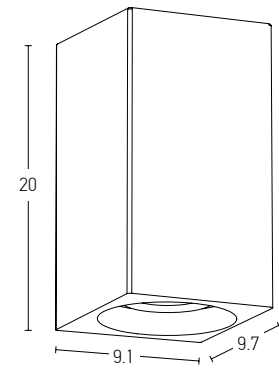

Power 4W
Input 220-240V, 50/60Hz
Color Temperature 3000K
Lumen 380Lm
Cri 80
IP 65
Dimensions L: 9.7cm W: 9.1cm H: 10.5cm
Beam Angle 36°
Dimmable Triac ☐
Material Concrete - Aluminium
Color Natural Concrete / **Code E253**

Power 2x4W
Input 220-240V, 50/60Hz
Color Temperature 3000K
Lumen 720Lm
Cri 80
IP 65
Dimensions L: 9.7cm W: 9.1cm H: 20cm
Beam Angle 36°
Dimmable Triac ☐
Material Concrete - Aluminium
Color Natural Concrete / **Code E254**