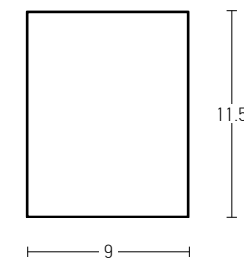

Bulb 1xGU10  
 Power MAX 40W  
 Dimensions L: 9cm W: 9cm H: 11.5cm  
 Material Aluminium  
 Special Feature GU10 Lampholder Included  
 Color White Matt / **Code S039**  
 Color Black Matt / **Code S040**