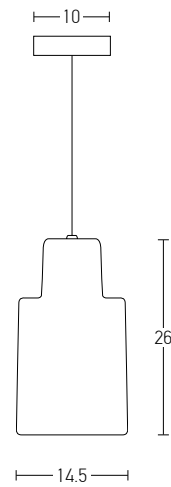

Bulb 1xE27
Power MAX 40W
Input 220-240V, 50/60Hz
Dimensions Ø: 14,5cm H: 26cm
Base Ø: 10cm H: 2.5cm
Material Concrete
Special Feature 120cm Cable Adjustable
Color Concrete - Chrome Base / **Code 1582**