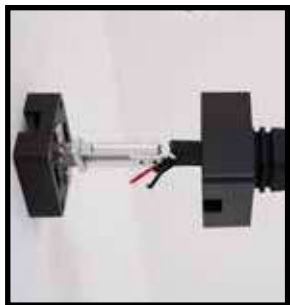

48
VOLT
SOFT
TRACK