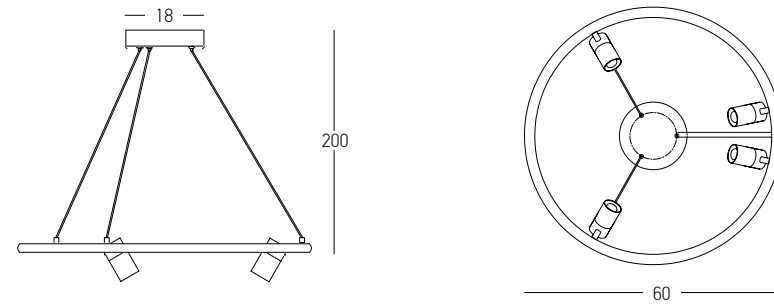

Power 27W + 4x5W
Input 220-240V, 50/60Hz
Color Temperature 3000K
Lumen 5000Lm
Cri 80
Dimensions Ø: 60cm H: 200cm
Base Ø: 18cm H: 3.5cm
Spots Dimensions Ø: 4.5cm H: 8cm
Dimmable Triac ☐
Material Metal - Aluminum - Silicon
Special Feature 200cm Cable Adjustable
Movable Spots
Profile 2x2cm
Color Black Matt / **Code 22012**