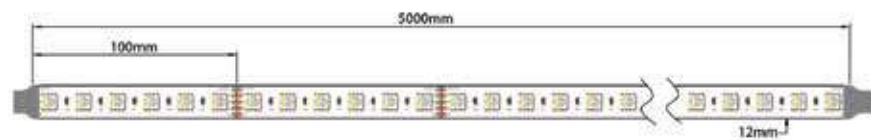

-LED STRIP 24V 16W/mRGBW

Code	IP	Kelvin	CRI	Watt	Lm/m
LS12	20	3000	80	16W/m	832

Lumen Efficiency 52Lm/W
SDCM 3
Ra 80
LEDs/m 60
Voltage DC24V
Width 12mm
Unit cut 100mm
Life Span 54000H
Waterproof Rate IP20

Dimming Options

1. BLUETOOTH Dimming : Dali ELEMENT Driver 24V +OT BLE (CASAMBI App) . Suitable with Drivers to Page : 700-701