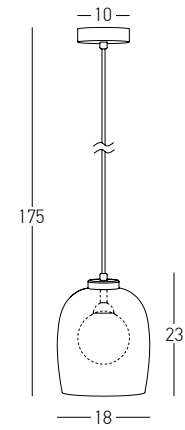

Bulb 1xG9 Led
Power MAX 5W
Input 220-240V, 50/60Hz
Dimensions Ø: 18cm H: 20cm
Base Ø: 10cm H: 2.5cm
Material Metal - Smoked Glass Outside
Opal Glass Inside
Special Feature 150cm Fabric Cable Adjustable
Opal Glass Ø: 10cm
Color Sandy Black / **Code 22051**