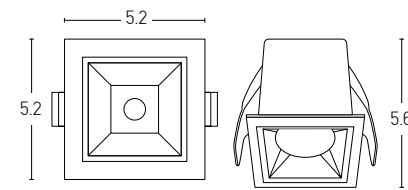

Power 5W
Input 220-240V, 50/60Hz
Color Temperature 3000K
Lumen 350Lm
Cri 90
Dimensions L: 5.2cm W: 5.2cm H: 5.6cm
Cutting Hole 4.3 x 4.3cm
Beam Angle 24°
Non Dimmable ☒
Material Aluminium
Depth Required 6cm
Driver Included (135mA)
Color Sandy White / **Code S098**