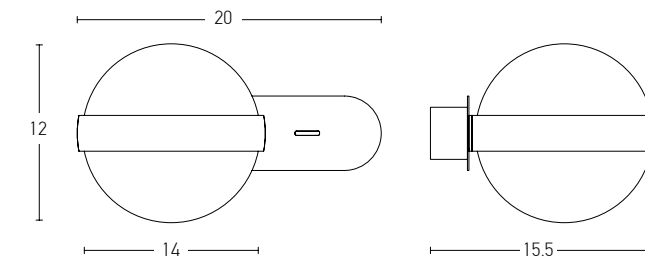

Power	5.6W
Input	220-240V, 50/60Hz
Color Temperature	3000K
Lumen	400Lm
Cri	80
Dimensions	L: 15.5cm W: 20cm H: 12cm
Base	L: 2.5cm W: 20cm H: 6cm
Non Dimmable	☒
Material	Metal - Acrylic
Special Feature	Switch On-Off
Color	White Matt / Code 20167
Color	Grey / Code 20168