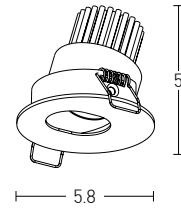

Power 1x2W COB LED
Input 2.8V / 350mA
Color Temperature 3000K
Lumen 200Lm
Cri 80
IP 65
Dimensions Ø: 3.7cm H: 4.1cm
Beam Angle 24°
Cutting Hole Ø: 3.2cm
Material Aluminium
Suggested Driver V350-1050 for 1-8 Fixture
LSCW350P for 1 Fixture
Color Sandy White / **Code 180016**

Power 1x5W COB LED
Input 10V / 500mA
Color Temperature 3000K
Lumen 580Lm
Cri 80
Dimensions Ø: 5.8cm H: 5cm
Beam Angle 25°
Cutting Hole Ø: 5cm
Material Aluminium
Suggested Driver V350-1050 for 1-3 Fixture / Series Connection
LSCW500P for 1 Fixture
Color Sandy White / **Code 180012**

Power 1x7W COB LED
Input 20V / 350mA
Color Temperature 2700K
Lumen 630Lm
Cri 80
Dimensions Ø: 5cm H: 8.7cm
Cutting Hole Ø: 4.5cm
Beam Angle 24°
Material Aluminium
Suggested Driver LSCW350P for 1 Fixture
Color Sandy White / **Code 180013**

Power 1x5W COB LED
Input 8.5V / 500mA
Color Temperature 3000K
Lumen 580Lm
Cri 80
Dimensions Ø: 3.5cm H: 6.1cm
Cutting Hole Ø: 3.5cm
Beam Angle 36°
Material Aluminium
Suggested Driver LSCW500P for 1 Fixture
Color Sandy White / **Code Z10103 BTR-W**

Power 1x5W COB LED
Input 8.5V / 500mA
Color Temperature 3000K
Lumen 580Lm
Cri 80
Dimensions Ø: 3.5cm H: 6.1cm
Cutting Hole Ø: 3.5cm
Beam Angle 36°
Material Aluminium
Suggested Driver LSCW500P for 1 Fixture
Color Sandy White - Black / **Code Z10103 BTR-B**