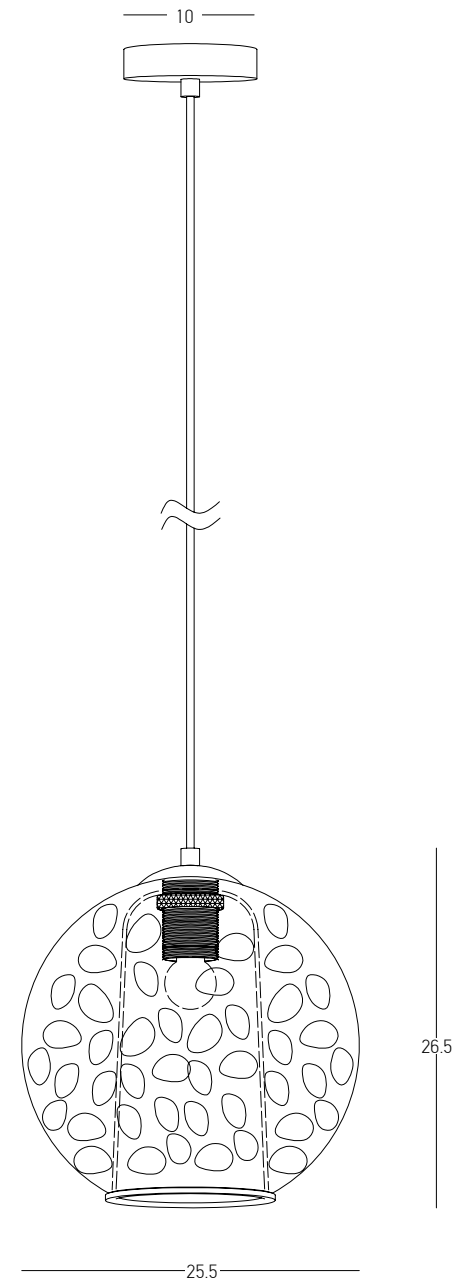

Bulb	1xE27
Power	MAX 40W
Input	220-240V, 50/60Hz
Dimensions	Ø: 25.5cm H: 26.5cm
Base	Ø: 10cm H: 2.5cm
Material	Metal - Aluminum - Dimple Glass Outside Opal Glass Inside
Special Feature	150cm Fabric Cable Adjustable
Color	Sandy Black - Green Glass / Code 22033
Color	Sandy Black - Blue Glass / Code 22034
Color	Sandy Black - Smoked Glass / Code 22035