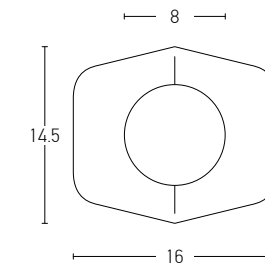

Bulb 1xG9 Led  
 Power MAX 7W  
 Input 220-240V, 50/60Hz  
 Dimensions L: 16cm W: 25cm H: 22cm  
 Material Metal - Opal Glass  
 Special Feature Opal Glass Ø: 12cm  
 Color Black Matt / **Code 20348-L**