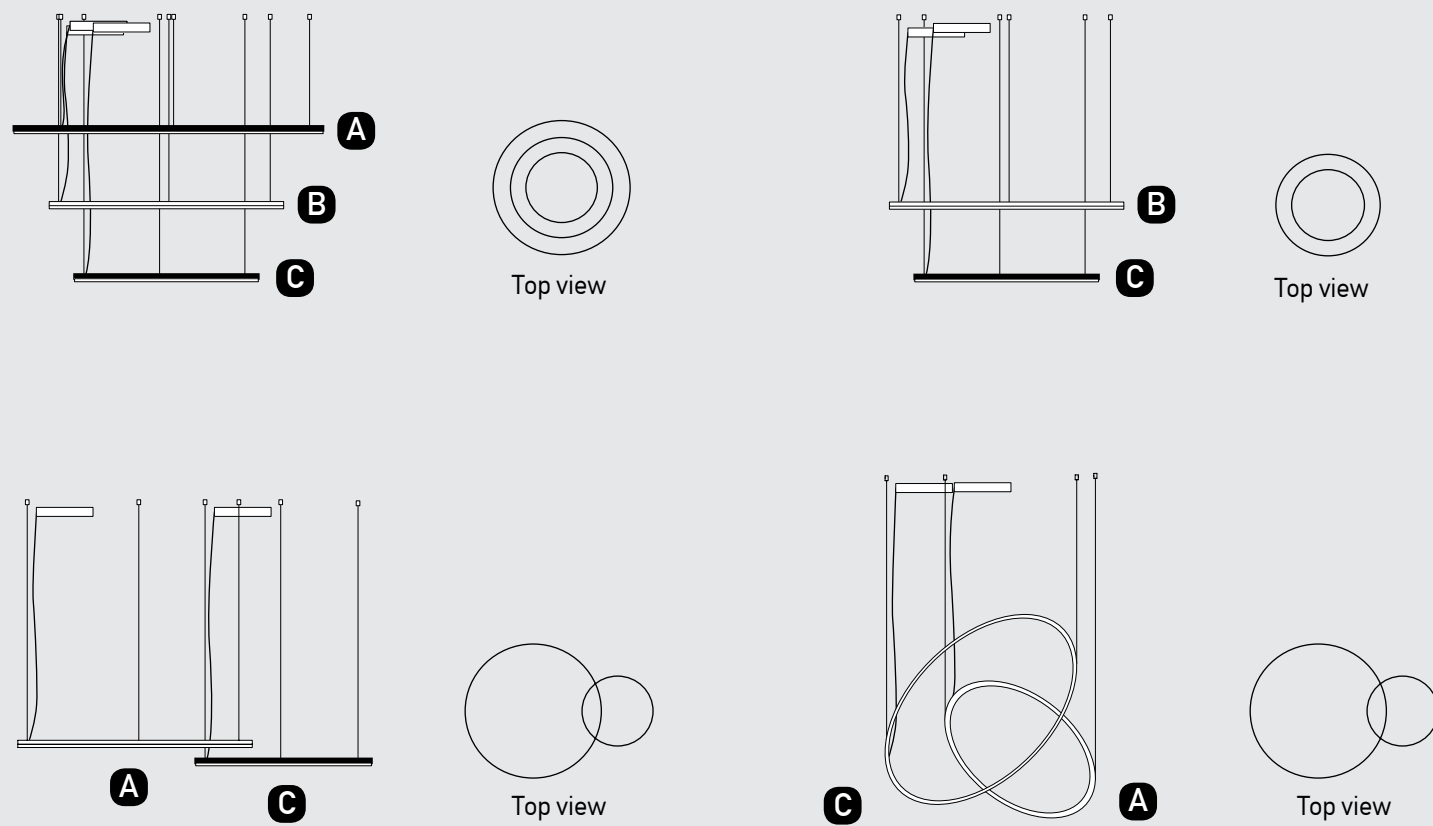

### Our Suggestion

Become an artist and make your combination.  
Use your imagination to create your masterpiece with our limitless options.

Power 41W  
Input 220-240V, 50/60Hz  
Color Temperature 3000K  
Lumen 4200Lm  
Cri 80  
Dimensions Ø: 60cm W: 65cm H: 200cm  
Base L: 30cm W: 7cm H: 3,5cm  
Dimmable Triac   
Material Metal - Aluminium - Acrylic  
Special Feature 200cm Cable Adjustable  
Profile 2.2x5.3cm  
Color Sandy Black - Gold Matt / **Code 22011**