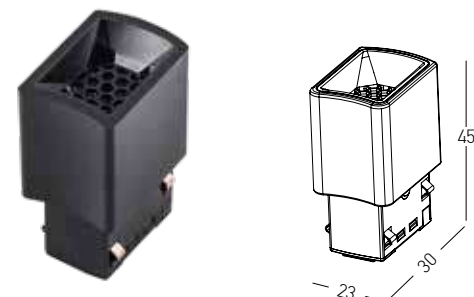

Power 2W
Input 48V
Color Temperature 3000K
Lumen 170Lm
Cri 80
Dimensions Curved: 900mm L: 30mm W: 23mm H: 45mm
Beam Angle 25°
Non Dimmable ☒
Material Acrylic
Color Sandy Black / **Code 22107**