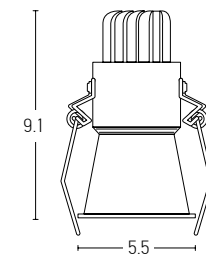

Power 4W
Input 220-240V, 50/60Hz
Color Temperature 3000K
Lumen 270Lm
Cri 90
Dimensions Ø: 4cm H: 5.8cm
Cutting Hole Ø: 3.3cm
Beam Angle 24°
Non Dimmable ☒
Material Aluminium
Depth Required JT : 6.5cm
Driver Included (700mA)
Color White Matt - Black Matt / **Code S092**

Power 6W
Input 220-240V, 50/60Hz
Color Temperature 3000K
Lumen 420Lm
Cri 90
Dimensions Ø: 6cm H: 8.2cm
Cutting Hole Ø: 5.1cm
Beam Angle 40°
Non Dimmable ☒
Material Aluminium
Depth Required JT : 9cm
Driver Included (160mA)
Color White Matt - Black Matt / **Code S093**

Power 15W
Input 220-240V, 50/60Hz
Color Temperature 3000K
Lumen 1050Lm
Cri 90
Dimensions Ø: 7.5cm H: 10cm
Cutting Hole Ø: 6.8cm
Beam Angle 38°
Non Dimmable ☒
Material Aluminium
Depth Required JT : 11cm
Driver Included (350mA)
Color White Matt - Black Matt / **Code S094**

Power 6W
Input 220-240V, 50/60Hz
Color Temperature 3000K
Lumen 480Lm
Cri 90
Dimensions Ø: 5.5cm H: 9.1cm
Cutting Hole Ø: 5.2cm
Beam Angle 24°
Non Dimmable ☒
Material Aluminium
Depth Required JT : 9.5cm
Driver Included (160mA)
Color White Matt / **Code S073**

Power 10W
Input 220-240V, 50/60Hz
Color Temperature 3000K
Lumen 800Lm
Cri 90
Dimensions Ø: 7.5cm H: 9.8cm
Cutting Hole Ø: 7.2cm
Beam Angle 31°
Non Dimmable ☒
Material Aluminium
Depth Required JT : 10.5cm
Driver Included (250mA)
Color White Matt / **Code S075**

Power 6W
Input 220-240V, 50/60Hz
Color Temperature 3000K
Lumen 480Lm
Cri 90
Dimensions Ø: 5.5cm H: 9.1cm
Cutting Hole Ø: 5.2cm
Beam Angle 24°
Non Dimmable ☒
Material Aluminium
Depth Required JT : 9.5cm
Driver Included (160mA)
Color Black Matt / **Code S074**