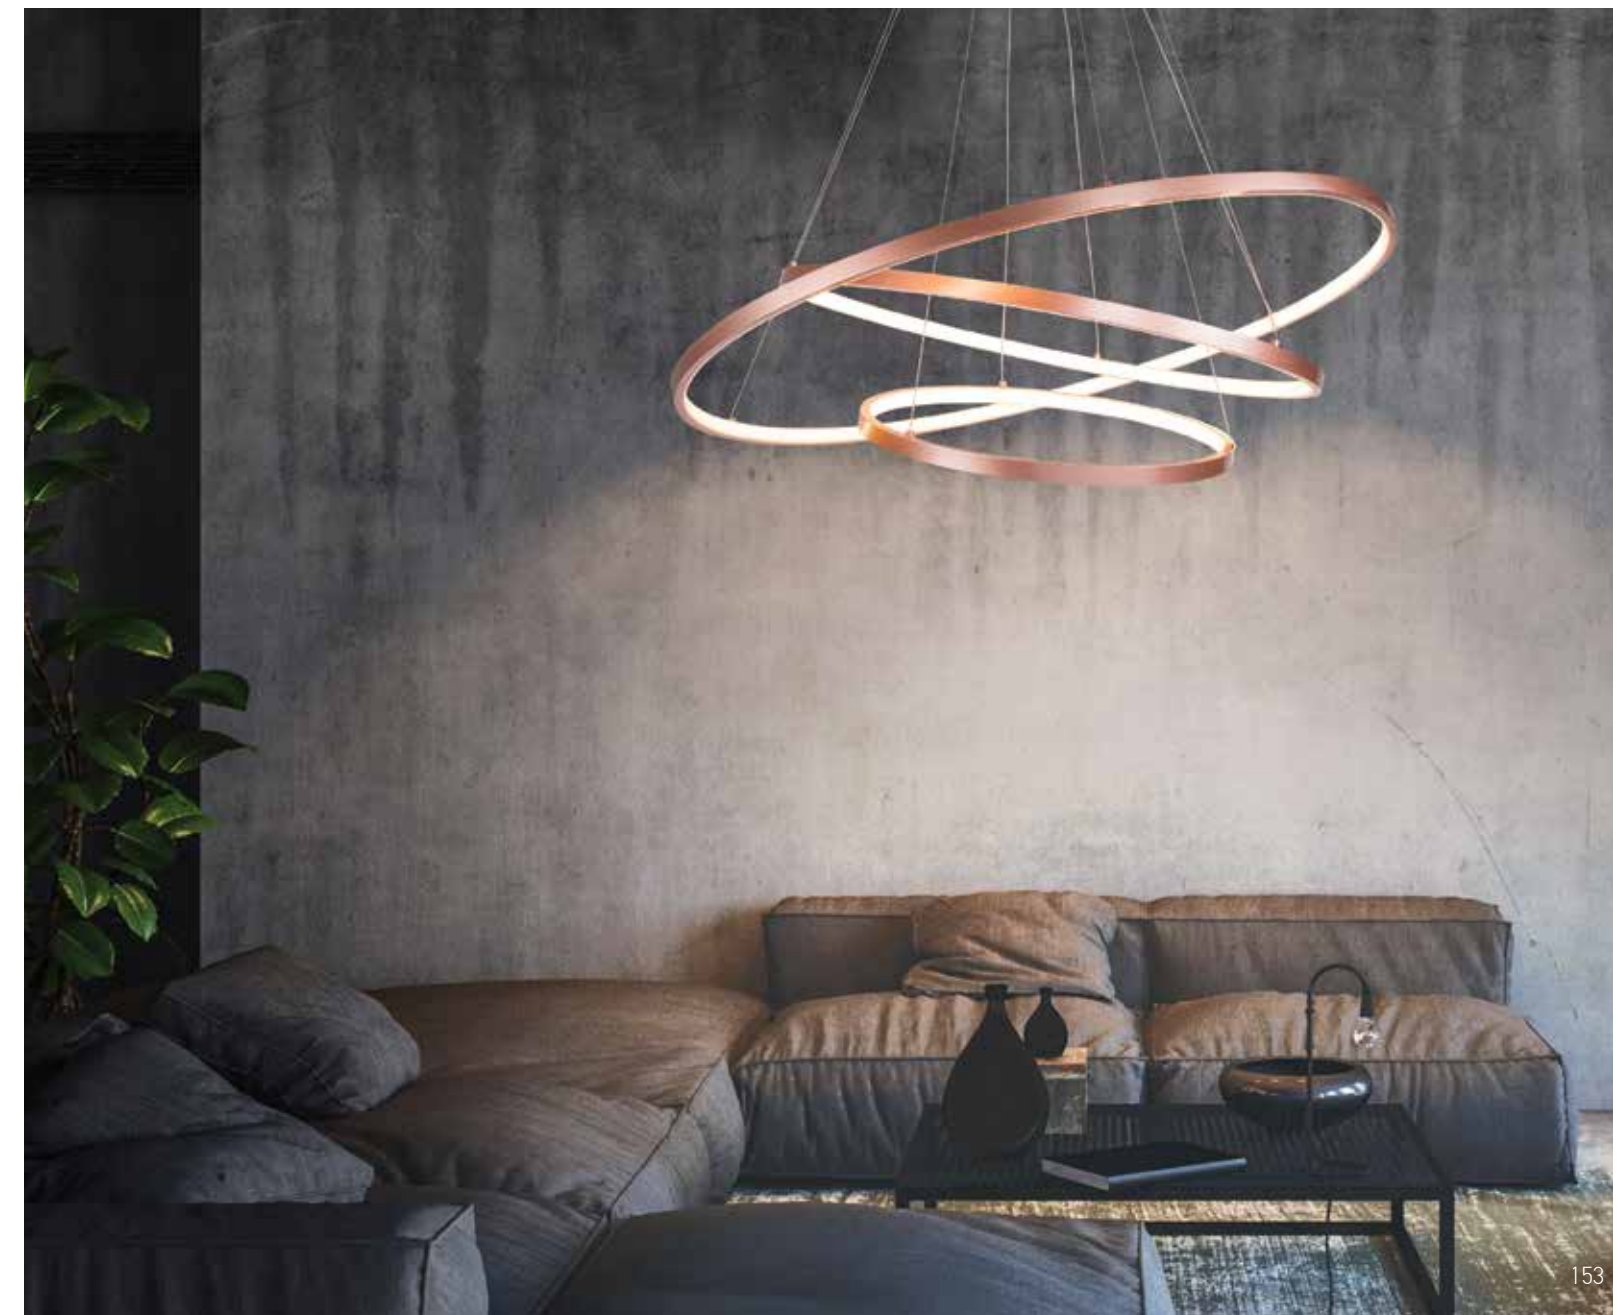

Power 136W
Input 220-240V, 50/60Hz
Color Temperature 3000K
Lumen 10.880Lm
Cri 80
Dimensions Ø: 40cm / Ø: 60cm / Ø: 80cm
Base Ø: 25cm H: 5cm
Non Dimmable ☒
Material Metal - Aluminum - Acrylic
Special Feature 150cm Cable Adjustable
Color Gold Matt / **Code 1956**

Power 136W
Input 220-240V, 50/60Hz
Color Temperature 3000K
Lumen 10.880Lm
Cri 80
Dimensions Ø: 40cm / Ø: 60cm / Ø: 80cm
Base Ø: 25cm H: 5cm
Dimmable Triac ☐
Material Metal - Aluminum - Acrylic
Special Feature 150cm Cable Adjustable
Color Gold Matt / **Code 1956-D**