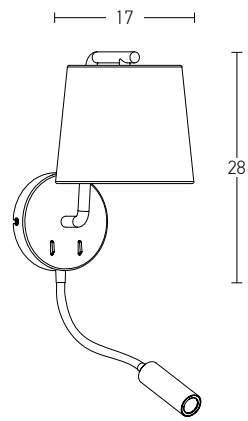

Bulb 1xE27  
 Power MAX 25W  
 Input 220-240V, 50/60Hz  
 Dimensions Ø: 40cm H: 40cm  
 Base Ø: 8cm H: 2cm  
 Material Metal - Bush - Burlap  
 Special Feature 150cm Cable Adjustable  
 Color Natural / **Code 20354**