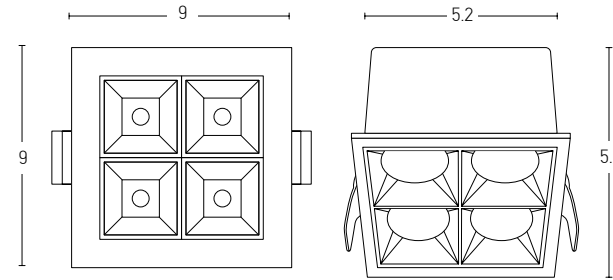

Power 12W
Input 220-240V, 50/60Hz
Color Temperature 3000K
Lumen 950Lm
Cri 90
Dimensions L: 9cm W: 9cm H: 5.6cm
Cutting Hole 8 x 8cm
Beam Angle 24°
Non Dimmable ☒
Material Aluminium
Depth Required 6cm
Driver Included (350mA)
Color Sandy White / **Code S102**