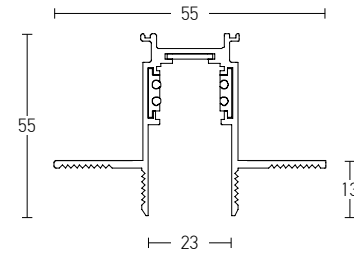

TRIMLESS Curved Track

Dimensions Ø: 900mm
L: 942.5mm
Material Aluminum
Color Sandy Black
Code 22098

SURFACE Curved Track

Dimensions Ø: 1200mm
L: 1252.5mm
Material Aluminum
Color Sandy Black
Code 22102