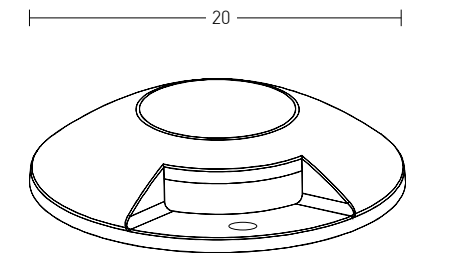

Power 2x6W
Input 220-240V, 50/60Hz
Color Temperature 3000K
Lumen 600Lm
Cri 80
IP 67
IK 10
Dimensions Ø: 20cm H: 4.2cm
Material Aluminium
Special Feature Surface Ground
Driver Included
Color Grey / **Code Z69058-B**