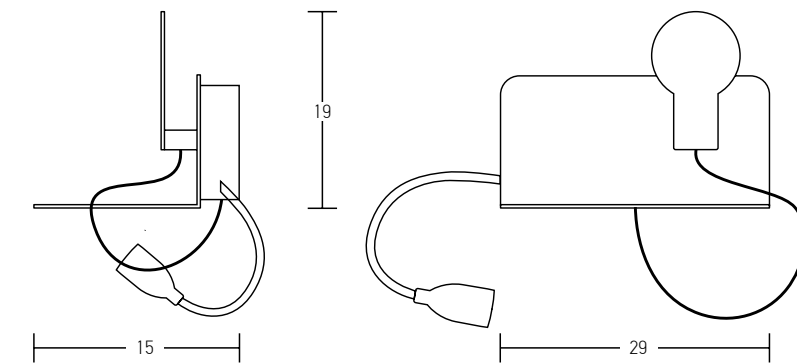

Led Bulb	3W 1xG9
Power	MAX 25W
Input	220-240V, 50/60Hz
Color Temperature	3000K
Lumen	595Lm
Cri	80
Dimensions	L: 15cm W: 29cm H: 19cm
Non Dimmable	☒
Switch	On/Off
Material	Metal - Aluminium
Color	White Matt / H34-W