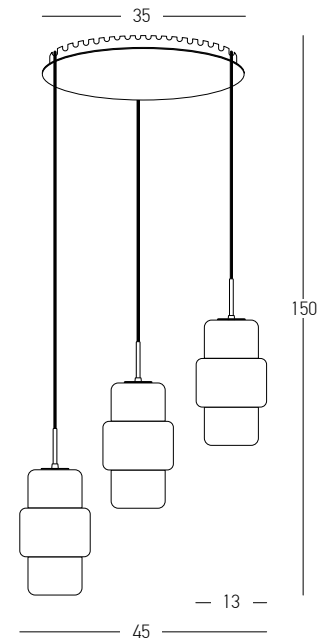

Bulb 4xE27
Power MAX 40W
Input 220-240V, 50/60Hz
Dimensions L: 105cm W: 13cm H: 140cm
Base L: 105cm W: 6.5cm H: 2.7cm
Glass Ø: 13cm H: 23cm
Material Metal - Glass
Special Feature 110cm Fabric Cable Adjustable
Color Gold Matt - Chrome Glass / **Code 22143**
Color Black Matt - Chrome Glass / **Code 22142**

Bulb 3xE27
Power MAX 40W
Input 220-240V, 50/60Hz
Dimensions Ø: 45cm H: 150cm
Base Ø: 35cm H: 4cm
Glass Ø: 13cm H: 23cm
Material Metal - Glass
Special Feature 120cm Fabric Cable Adjustable
Color Gold Matt - Chrome Glass / **Code 22144**
Color Black Matt - Chrome Glass / **Code 22141**

Adjustable Ceiling Base

Model Finishing