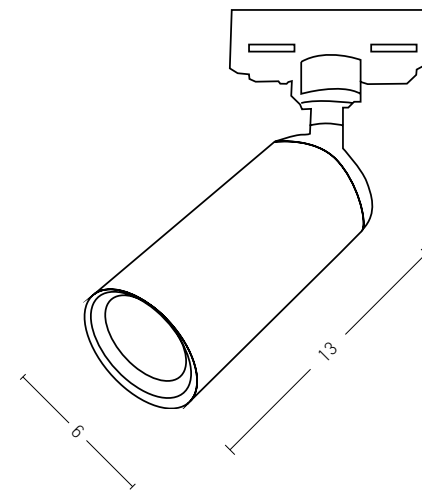

Bulb 1xGU10
Power MAX 35W
Dimensions Ø: 6cm H: 13cm
Material Aluminium
Special Feature 3 Phase Track Light
Color Black Matt / **Code S059**
Color White Matt / **Code S058**