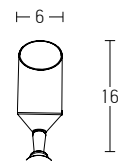

Bulb 1xGU10
Power MAX 5W
Input 220-240V, 50/60Hz
IP 65
Dimensions Ø: 6cm H: 16cm
Material ABS - PC Diffuser
Special Feature Movable
Spike Included
Color Black / Code E217