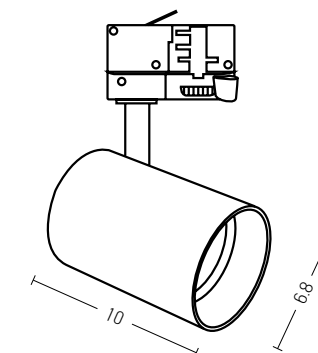

Bulb 1xGU10 Led
Power MAX 10W
Input 220-240V, 50/60Hz
Dimensions Ø: 6.8cm H: 10cm
Material Aluminium
Special Feature 3 Phase Track Light
Color Brushed Brass / **Code Z65105NT-BB**
Color Metal Grey / **Code Z65105NT-G**