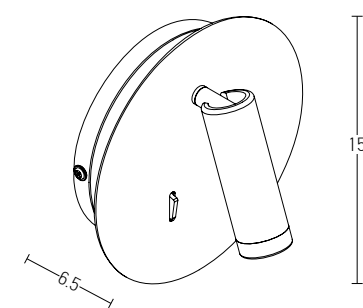

Power	3W + 6W
Input	220-240V, 50/60Hz
Color Temperature	3000K
Lumen	765Lm
Cri	80
Dimensions	Ø: 15cm L: 9-18cm
Non Dimmable	☒
Switch	2 On/Off
Material	Metal - Aluminium - Acrylic
Special Feature	Back Light Stick Ø: 2.8cm H: 10cm
Color	White Matt / Code H56