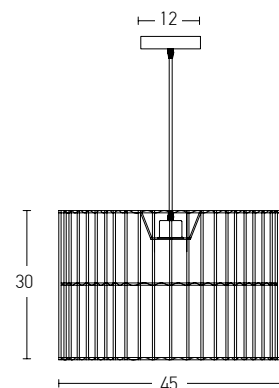

Bulb
Power
Input
Dimensions
Base
Material
Special Feature
Color

1xE27
MAX 40W
220-240V, 50/60Hz
Ø: 45cm H: 30cm
Ø: 12cm H: 2cm
Metal - Rattan
150cm Cable Adjustable
Black / **Code 20239**