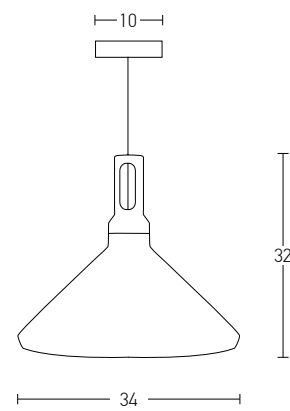

Bulb 1xE27
Power MAX 40W
Input 220-240V, 50/60Hz
Dimensions Ø: 34cm H: 32cm
Base Ø: 10cm H: 2cm
Material Metal - Aluminium - Wood
Special Feature 150cm Cable Adjustable
Color White Matt / **Code 1512-W**