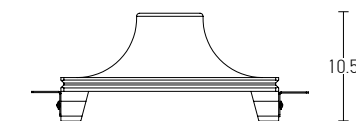

Bulb 1xGU10
Power MAX 50W
Input 220-240V, 50/60Hz
Dimensions L: 12cm W: 12cm H: 7cm
Cutting Hole L: 12.2cm W: 12.2cm
Material Gypsum
Depth Required JTT: 14cm
Special Feature GU10 Lampholder Included
Color Pure White / **Code S030**

Bulb 1xGU10
Power MAX 50W
Input 220-240V, 50/60Hz
Dimensions L: 12cm W: 12cm H: 6.1cm
Cutting Hole L: 12.2cm W: 12.2cm
Material Gypsum
Depth Required JTT: 11.5cm
Special Feature GU10 Lampholder Included
Color Pure White / **Code S025**

Bulb 1xGU10
Power MAX 50W
Input 220-240V, 50/60Hz
Dimensions L: 10cm W: 10cm H: 3cm
Cutting Hole L: 10.2cm W: 10.2cm
Material Gypsum
Depth Required JTT: 9cm
Special Feature GU10 Lampholder Included
Color Pure White / **Code S027**

Bulb 1xGU10
Power MAX 50W
Input 220-240V, 50/60Hz
Dimensions L: 12cm W: 12cm H: 6.2cm
Cutting Hole L: 12.2cm W: 12.2cm
Material Gypsum
Depth Required JTT: 11.5cm
Special Feature GU10 Lampholder Included
Color Pure White / **Code S029**

Bulb 1xGU10
Power MAX 50W
Input 220-240V, 50/60Hz
Dimensions L: 8cm W: 8cm H: 6cm
Cutting Hole L: 8.2cm W: 8.2cm
Material Gypsum
Depth Required JTT: 12cm
Special Feature GU10 Lampholder Included
Color Pure White / **Code S047**

22

Bulb 1xGU10
Power MAX 40W
Input 220-240V, 50/60Hz
Dimensions L: 22cm W: 22cm H: 10.5cm
Cutting Hole L: 22.2cm W: 22.2cm
Material Gypsum
Depth Required JTT: 4cm
Special Feature GU10 Lampholder Included
Color Pure White / **Code S109**

Bulb 1xGU10
Power MAX 50W
Input 220-240V, 50/60Hz
Dimensions L: 8cm W: 8cm H: 6cm
Cutting Hole L: 8.2cm W: 8.2cm
Material Gypsum
Depth Required JTT: 12cm
Special Feature GU10 Lampholder Included
Color Pure White / **Code S048**

19