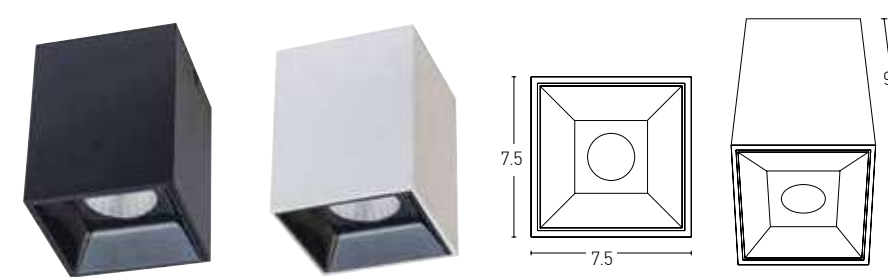

Power 10W
Input 220-240V, 50/60Hz
Color Temperature 3000K
Lumen 750Lm
Cri 80
Dimensions L: 7.5cm W: 7.5cm H: 9.5cm
Beam Angle 32°
Non Dimmable ☒
Material Aluminium - Glass
Special Feature Included LED Driver
Color White - Black Reflector / **Code S068**
Color Black - Black Reflector / **Code S069**