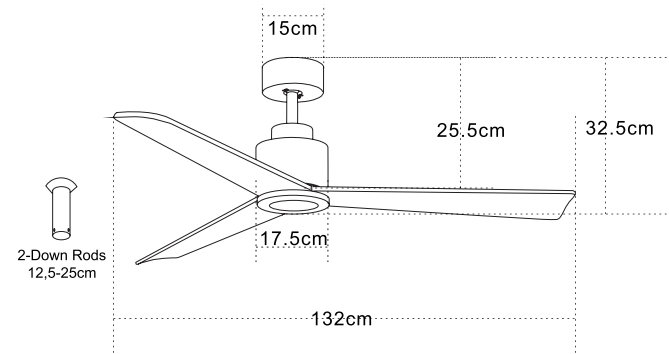

Model Finishing

Brown  
Cherry Wood Blades

Black Matt  
Cherry Wood Blades

Chrome Matt  
Natural Wood Blades

Led Light Source Without Light  
 Input 220-240V, 50/60Hz  
 dB 23  
 Dimensions 52" Ø: 132cm H: 32.5-45cm  
 Air Flow 175.3m<sup>3</sup> min  
 Night Mode Time Setting 1h / 2h / 4h / 8h  
 Material Metal - Wood  
 Special Feature 2 Down Rods 12.5-25cm  
 Summer Function  
 Motor Feature AC Motor 57W  
 3 Speeds  
 Color Black Matt / **Code 19136-B**