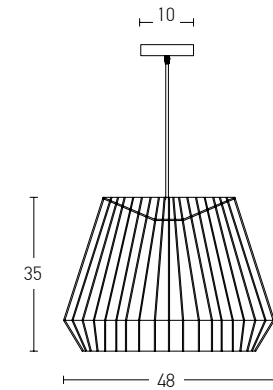

Bulb 1xE27
Power MAX 40W
Input 220-240V, 50/60Hz
Dimensions Ø: 48cm H: 35cm
Base Ø: 10cm H: 2cm
Material Metal - Paper Rope
Special Feature 200cm Cable Adjustable
Color Natural / **Code 20237**