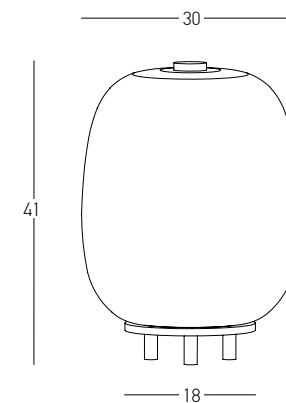

Bulb 1xG9 Led
Power MAX 7W
Input 220-240V, 50/60Hz
Dimensions Ø: 30cm H: 41cm
Glass Ø: 30cm H: 35cm
Opal Glass Ø: 10.5cm H: 13.5cm
Material Metal - Smoked Glass Outside
Opal Glass Inside
Special Feature 150cm Cable Available
Color Smoked Glass - Gold Matt / **Code 22066**