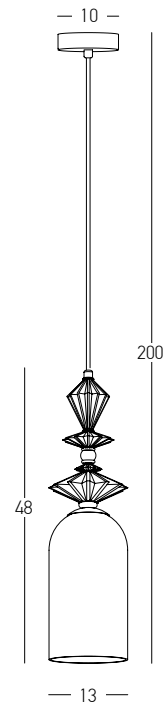

Bulb 1xE27
Power MAX 40W
Input 220-240V, 50/60Hz
Dimensions Ø: 13cm H: 48cm
Base Ø: 10cm H: 2.5cm
Opal Glass Ø: 13cm H: 24cm
Material Metal - Ceramic - Opal Glass
Special Feature 150cm Fabric Cable Adjustable
Color Antique Brass / **Code 22078**