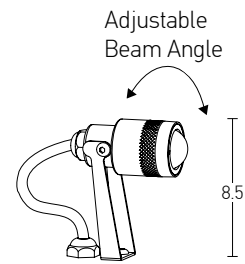

Power 2.1W
Color Temperature 2700K
Lumen 168Lm
Cri 80
IP 54
Dimensions H: 8.5cm
Beam Angle 10-60°
Material Aluminium - Stainless Steel
Special Feature Stick Ø: 3.2cm H: 8cm
Required Remote Driver 700mA
Spike Included

Color Sandy Black / **Code E177-A**