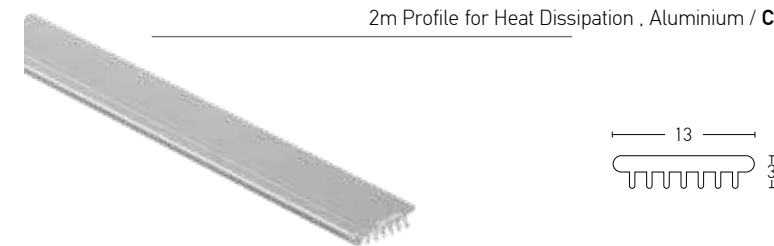

2m Profile for Heat Dissipation, Aluminium / Code 20202