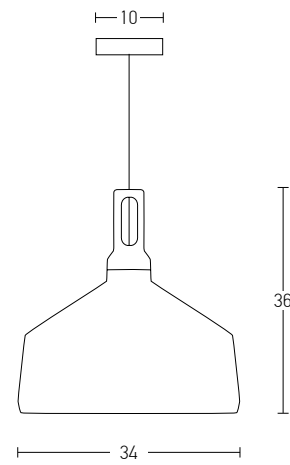

Bulb 1xE27
Power MAX 40W
Input 220-240V, 50/60Hz
Dimensions Ø: 34cm H: 36cm
Base Ø: 10cm H: 2cm
Material Metal - Aluminium - Wood
Special Feature 150cm Cable Adjustable
Color White Matt / **Code 1511-W**