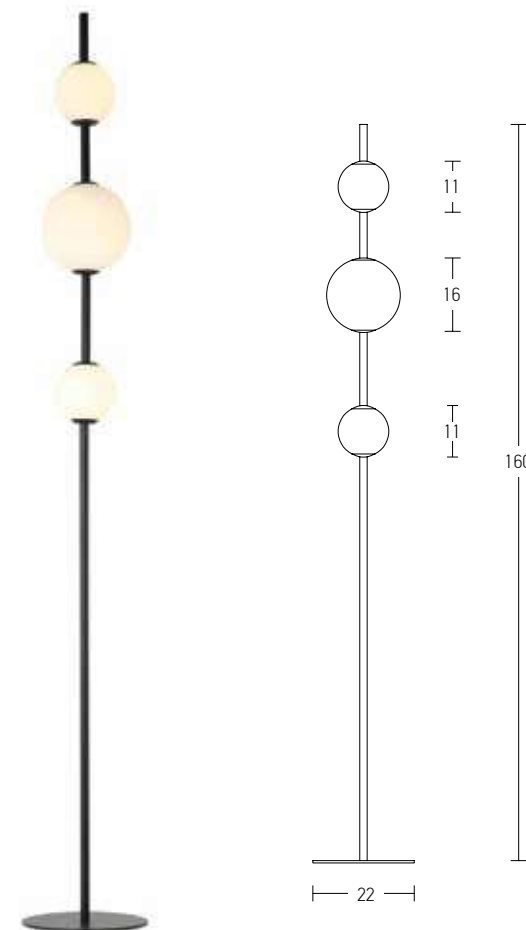

Power 6W
Input 220-240V, 50/60Hz
Color Temperature 3000K
Lumen 480Lm
Cri 80
Dimensions H: 42cm
Base Ø: 14cm H: 0.5cm
Non Dimmable ☒
Material Metal - Opal Glass
Special Feature 100cm Cable Available
Glass Ø: 11cm
Color Black Matt / **Code 20134**

Power 12W
Input 220-240V, 50/60Hz
Color Temperature 3000K
Lumen 960Lm
Cri 80
Dimensions H: 160cm
Base Ø: 22cm H: 0.5cm
Non Dimmable ☒
Material Metal - Opal Glass
Special Feature 200cm Cable Available
Glass Ø: 16cm | Ø: 11cm
Color Black Matt / **Code 20135**