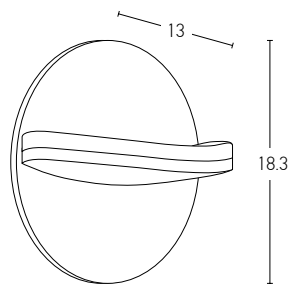

Power 16W
Input 220-240V, 50/60Hz
Color Temperature 3000K
Lumen 1280Lm
Cri 80
IP 65
Dimensions Ø: 18.3cm L: 13cm
Material Aluminium - Opal PC Diffuser
Special Feature Movable Light
Color Dark Brown / **Code E267**