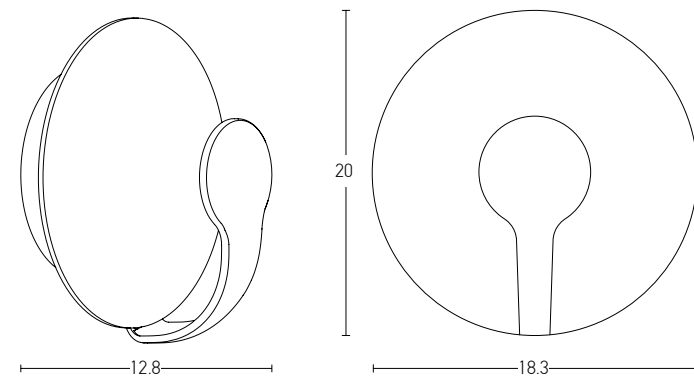

Power 12W
Input 220-240V, 50/60Hz
Color Temperature 3000K
Lumen 960Lm
Cri 80
IP 65
Dimensions L: 12.8cm W: 18.3cm H: 20cm
Material Aluminium - Glass
Color Dark Brown - Sandy White / **Code E271**