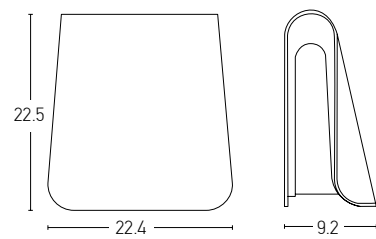

Power 6W
Input 220-240V, 50/60Hz
Color Temperature 3000K
Lumen 480Lm
Cri 80
IP 54
Dimensions L: 9.2cm W: 22.4cm H: 22.5cm
Material Aluminium - PC Diffuser
Color Graphite / **Code E245**