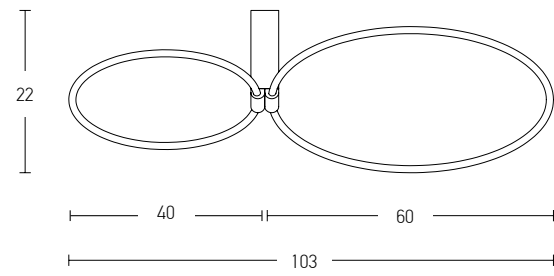

Power	60W
Input	220-240V, 50/60Hz
Color Temperature	3000K
Lumen	4800Lm
Cri	80
Dimensions	L: 103cm W: 60cm H: 22cm
Base	L: 6cm W: 6cm H: 22cm
Non Dimmable	☒
Material	Metal - Aluminium - Silicon
Special Feature	Profile Ø: 1.5cm
Color	Elephant Grey / Code 20159