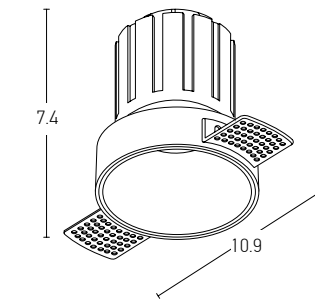

Power 6W
Input 220-240V, 50/60Hz
Color Temperature 3000K
Lumen 450Lm
Cri 90
Dimensions Ø: 6.2cm W: 10.9cm H: 7.4cm
Cutting Hole Ø: 6.2cm
Beam Angle 22°
Non Dimmable ☒
Material Aluminium
Depth Required 8cm
Driver Included (135mA)
Color Sandy Black / **Code S095-B**
Copper Matt / **Code S095-C**
Gold Matt / **Code S095-G**