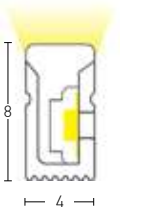

Code	IP	Kelvin	CRI	Watt	Lm/m
LS08	67	2700	95	6W/m	240
LS09	67	3000	95	6W/m	256
LS16	67	4000	95	6W/m	240

Lumen Efficiency 42Lm/W
SDCM 3
Ra 95
LEDs/m 480
Voltage DC24V
Unit cut 25mm
Life Span 20000H
Waterproof Rate IP67
Special Feature UV resistant
Chemical resistant