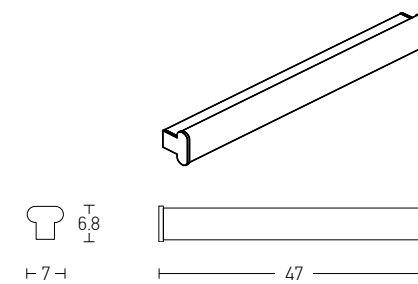

Power 13W
Input 220-240V, 50/60Hz
Color Temperature 3000K
Lumen 1040Lm
Cri 80
Dimensions L: 6.8cm W: 47cm H: 7cm
Non Dimmable ☒
Material Aluminium - Acrylic
Special Feature IP 44
Color Chrome / **Code 180042**