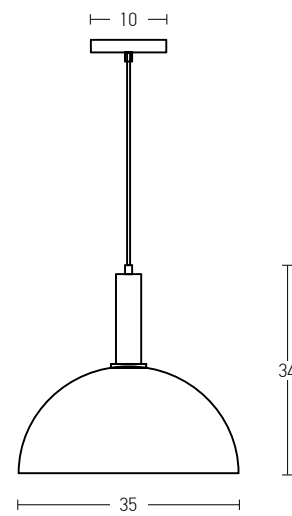

Indoor Lighting

Bulb 1xE27
Power MAX 40W
Input 220-240V, 50/60Hz
Dimensions Ø: 35cm H: 34cm
Base Ø: 10cm H: 2cm
Material Aluminium
Special Feature 150cm Cable Adjustable
Color Saumon Matt - White Matt / **Code 180050**