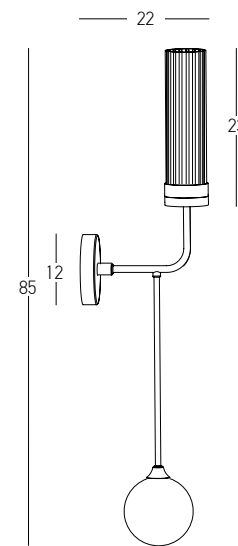

Bulb 4xG9 , 4xE27
Power MAX 7W , MAX 8W
Input 220-240V, 50/60Hz
Dimensions Ø: 75cm H: 100cm
Base Ø: 12cm H: 2.5cm
Material Metal - Glass - Opal Glass
Special Feature Opal Glass Ø: 12cm
Dark Champagne Glass Ø: 7cm H: 23cm
Color Sandy Black - Antique Brass / **Code 22055**

Bulb 1xG9 , 1xE27
Power MAX 7W , MAX 8W
Input 220-240V, 50/60Hz
Dimensions L: 22cm W: 12cm H: 85cm
Base Ø: 12cm H: 2.5cm
Material Metal - Glass - Opal Glass
Special Feature Opal Glass Ø: 12cm
Dark Champagne Glass Ø: 7cm H: 23cm
Color Sandy Black - Antique Brass / **Code 22054**