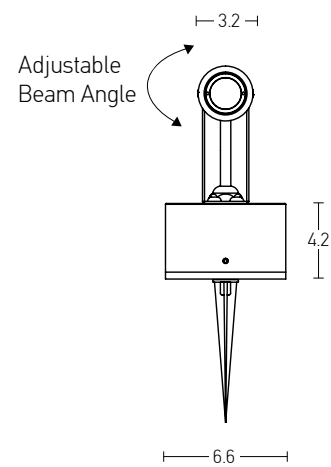

Power 2.1W
Input 220-240V, 50/60Hz
Color Temperature 2700K
Lumen 168Lm
Cri 80
IP 54
Dimensions H: 8.5cm
Base Ø: 6.6cm H: 4.2cm
Beam Angle 10°-60°
Material Aluminium - Stainless Steel
Special Feature Stick Ø: 3.2cm H: 8cm
Spike Included

Color Sandy Black / **Code E177-B**