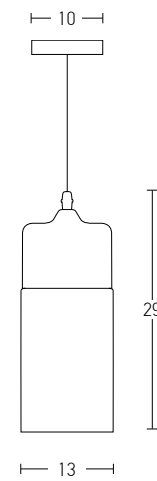

Bulb 1xE27
Power MAX 40W
Input 220-240V, 50/60Hz
Dimensions Ø: 13cm H: 29cm
Base Ø: 10cm H: 2cm
Material Glass
Special Feature 150cm Cable Adjustable
Color Black Matt - Champagne / **Code 1515**