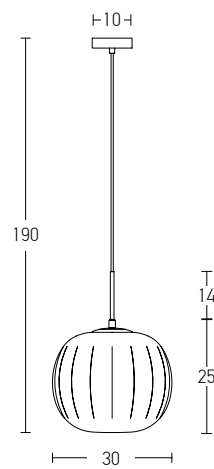

Bulb 1xE27
Power MAX 40W
Input 220-240V, 50/60Hz
Dimensions Ø: 30cm H: 39cm
Base Ø: 10cm H: 2.5cm
Glass Ø: 30cm H: 25cm
Material Metal - Opal Glass
Special Feature 150cm Cable Adjustable
Color Gold Matt / **Code 20124**
Color White Matt / **Code 20125**