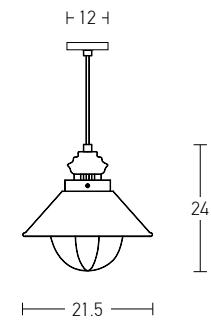

Bulb 1xE27
Power MAX 40W
Input 220-240V, 50/60Hz
Dimensions Ø: 21.5cm H: 24cm
Base Ø: 12cm H: 2.5cm
Material Metal - Aluminium
Special Feature 150cm Cable Adjustable
Color Black Matt - Copper / **Code 180100**