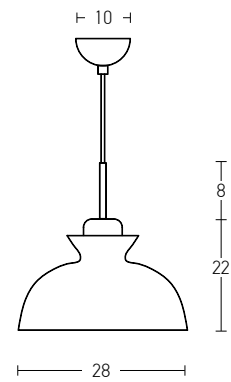

Bulb 1xE27
Power MAX 40W
Input 220-240V, 50/60Hz
Dimensions Ø: 28cm H: 22cm
Base Ø: 10cm H: 4.5cm
Material Metal - Aluminium - Wood
Special Feature 150cm Cable Adjustable
Color Blue Matt / **Code 180067**