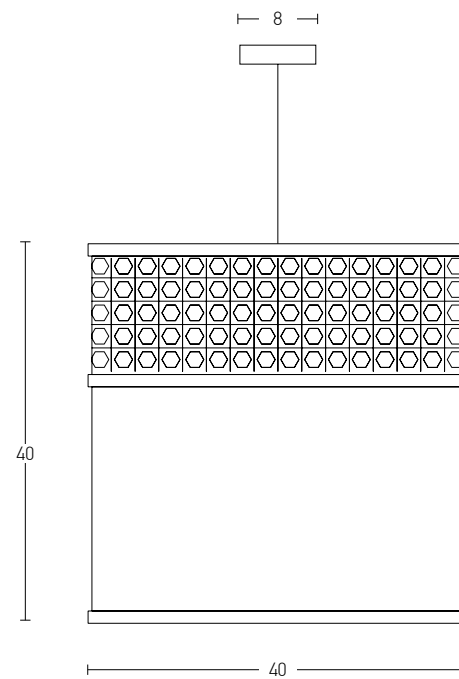

Bulb 1xE27
Power MAX 25W
Input 220-240V, 50/60Hz
Dimensions Ø: 40cm H: 40cm
Base Ø: 8cm H: 2cm
Material Metal - Bush - Burlap
Special Feature 150cm Cable Adjustable
Color Natural / **Code 20354**