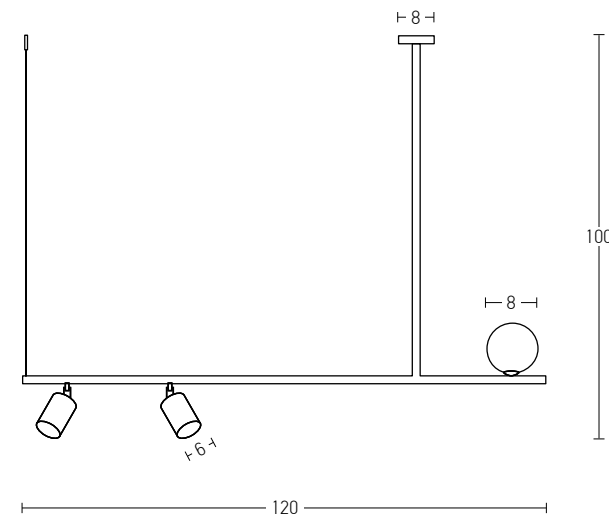

Bulb 2xGU10 , 1xG9 Led
Power MAX 25W , MAX 9W
Input 220-240V, 50/60Hz
Dimensions L: 120cm W: 8cm H: 100cm
Material Metal - Opal Glass
Special Feature Standard Length
Opal Glass Ø: 8cm
Color Sandy Black - Painted Gold / **Code 22227**