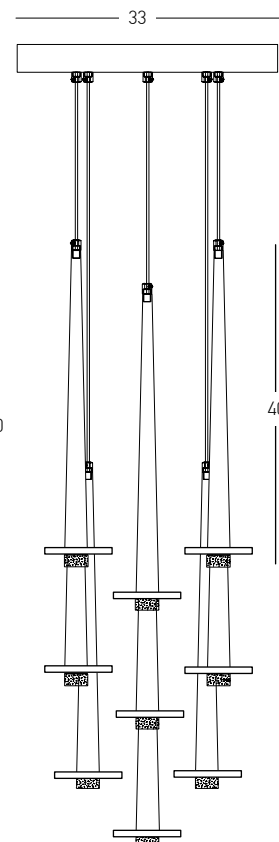

Indoor Led Lighting

Power 3W
Input 220-240V, 50/60Hz
Color Temperature 3000K
Lumen 150Lm
Cri 90
Dimensions Ø: 3cm H: 40cm
Base Ø: 10cm H: 2.5cm
Non Dimmable ☒
Material Metal - Aluminum - Acrylic - Marble
Special Feature 150cm Cable Adjustable
Color Sandy Black - White Marble / **Code 22110**
Color Gold Matt - White Marble / **Code 22111**

Power 27W
Input 220-240V, 50/60Hz
Color Temperature 3000K
Lumen 2772Lm
Cri 90
Dimensions Ø: 33cm H: 200cm
Base Ø: 33cm H: 3.5cm
Dimmable Triac ☐
Material Metal - Aluminum - Acrylic - Marble
Special Feature 150cm Cable Adjustable
Stick Ø: 3cm H: 40cm
Color Sandy Black - White Marble / **Code 22113**