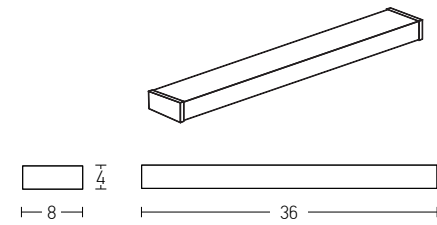

Power 12W
Input 220-240V, 50/60Hz
Color Temperature 3000K
Lumen 1100Lm
Cri 80
Dimensions L: 8cm W: 36cm H: 4cm
Non Dimmable ☒
Material Aluminium - Acrylic
Special Feature IP 44
Color Chrome / **Code 180043**