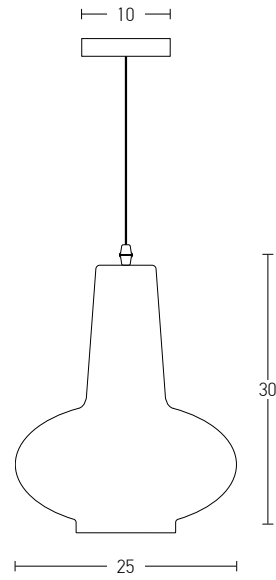

Bulb 1xE27
Power MAX 40W
Input 220-240V, 50/60Hz
Dimensions Ø: 25cm H: 30cm
Base Ø: 10cm H: 2cm
Material Metal - Glass
Special Feature 150cm Cable Adjustable
Color Chrome Glass / **Code 17053**