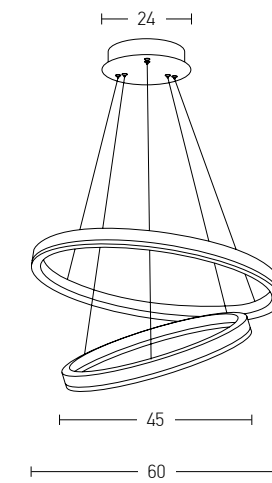

Indoor Led Lighting

Power 60W
Input 220-240V, 50/60Hz
Color Temperature 3000K
Lumen 4800Lm
Cri 80
Dimensions Ø: 45cm / Ø: 60cm
Base Ø: 24cm H: 4cm
Dimmable Triac ☐
Material Metal - Aluminium - Acrylic
Special Feature 110cm Cable Adjustable
Profile 2x3.5cm
Color Black Matt / **Code 1616**