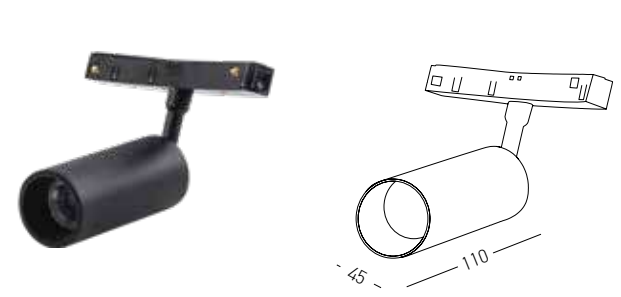

Power   8W
Input   48V
Color Temperature 3000K
Lumen   780Lm
Cri   80
Dimensions   Curved: 600mm Ø: 45mm L: 110mm
Beam Angle   36°
DALI Dimmable ☒
Material   Aluminium - Acrylic
Color   Sandy Black / **Code 22094**