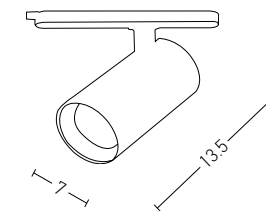

Power 20W
Input 220-240V, 50/60Hz
Lumen 2000Lm
Cri 80
Dimensions Ø: 7cm H: 13.5cm
Material Aluminium
Special Feature 3 Phase Track Light Driver on Track