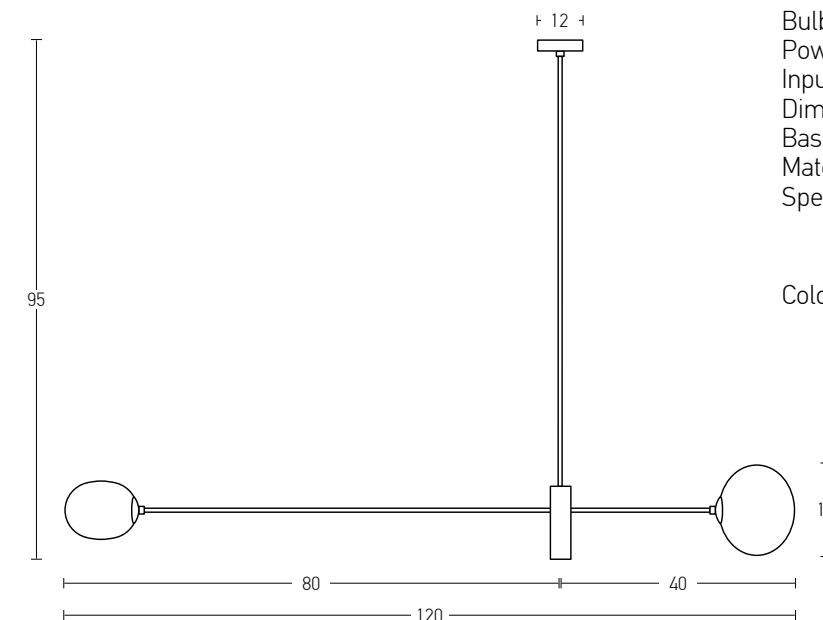

Bulb
Power
Input
Dimensions
Base
Material
Special Feature
Color

2xG9 Led
MAX 9W
220-240V, 50/60Hz
L: 120cm W: 18cm H: 95cm
Ø: 12cm H: 2.5cm
Metal - Brass - Opal Glass
Standard Length
Glass Ø: 18cm
Glass Ø: 9cm
Sandy Black - Painted Gold / **Code 22267**