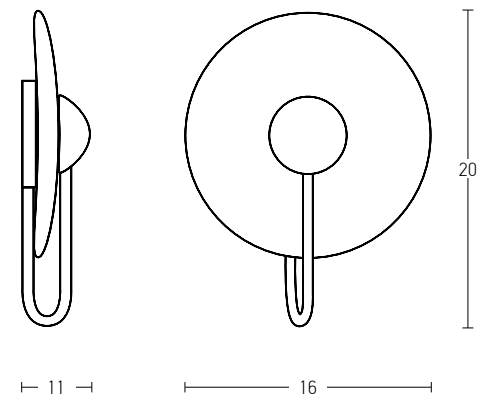

Power 3W
Input 220-240V, 50/60Hz
Color Temperature 3000K
Lumen 210Lm
Dimensions L: 11cm Ø: 16cm H: 20cm
Non Dimmable ☒
Material Metal - Marble
Color White Marble - Sandy Blck / **Code 18168**
Color White Marble - Sandy White / **Code 18169**
Color White Marble - Corten / **Code 22221**

Model Finishing