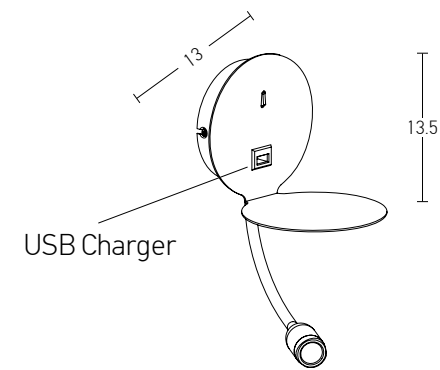

Power	3W
Input	220-240V, 50/60Hz
Color Temperature	3000K
Lumen	255Lm
Cri	80
Dimensions	L: 16.4cm Ø: 13cm H: 13.5cm
Non Dimmable	☒
Switch	On/Off
Material	Metal - Aluminium
Special Feature	USB Charger Flex 19cm Stick Ø: 3cm H: 5cm
Color	White Matt / Code H58