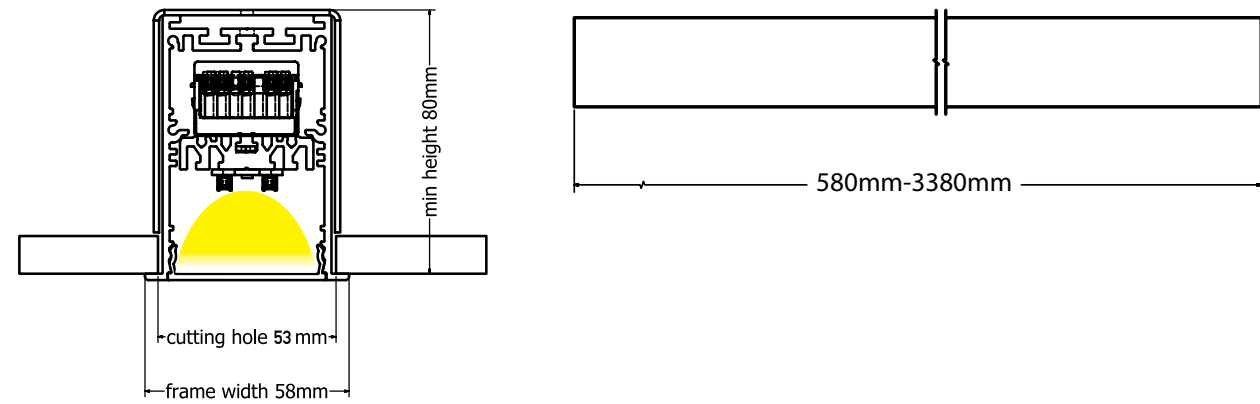

Fill in your code using the following items from the table.

Recessed Profile					
Code	Length	Driver	Kelvin	Set	Body Color
54	58 = 58cm	O = ON/OFF	3 = 3000K	E = HE	W = Sandy White
54	86 = 86cm	D = Dali	4 = 4000K	O = HO	B = Sandy Black
54	114 = 114cm				
54	142 = 142cm				
54	170 = 170cm				
54	198 = 198cm				
54	226 = 226cm				
54	254 = 254cm				
54	282 = 282cm				
54	310 = 310cm				
54	338 = 338cm				

Guide to Create your Code by Choosing : 54 - Length - Driver - Kelvin - Set - Body Color