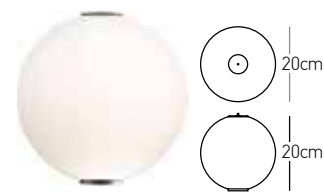

Modularization... Design your Own Lighting

Multiple and free combinations. Elegance, more concise or luxurious. Easy combination without redundancy.

Model Finishing

Terminal Diffuser
6V | 5W | 350Lm
3000K | CRi 90 | IP44
Dimmable Triac
Metal - Opal Glass

Black Matt
Code 22231-B

White Matt
Code 22231-W

Gold Matt
Code 22231-G

Intermediate Diffuser
6V | 5W | 350Lm
3000K | CRi 90 | IP44
Dimmable Triac
Metal - Opal Glass

Black Matt
Code 22232-B

White Matt
Code 22232-W

Gold Matt
Code 22232-G

Intermediate Diffuser
16V | 7W | 750Lm
3000K | CRi 90 | IP44
Dimmable Triac
Metal - Opal Glass

Black Matt
Code 22233-B

White Matt
Code 22233-W

Gold Matt
Code 22233-G

Surface Base Driver
Power
Input
Dimensions
Base
Material
Color
Color
Color

MAX 30W
220-240V, 50/60Hz
Ø: 14cm H: 205cm
Ø: 14cm H: 4.5cm
Metal
Black Matt / **Code 22230-B**
White Matt / **Code 22230-W**
Gold Matt / **Code 22230-G**

Combination for Reference (MAX 30W)