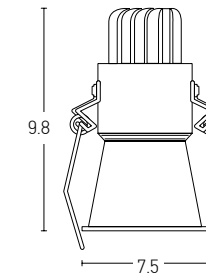

Power 6W
Input 220-240V, 50/60Hz
Color Temperature 3000K
Lumen 480Lm
Cri 90
Dimensions Ø: 5.5cm H: 9.1cm
Cutting Hole Ø: 5.2cm
Beam Angle 24°
Non Dimmable ☒
Material Aluminium
Depth Required JT : 9.5cm
Driver Included (160mA)
Color White Matt / **Code S073**

Power 10W
Input 220-240V, 50/60Hz
Color Temperature 3000K
Lumen 800Lm
Cri 90
Dimensions Ø: 7.5cm H: 9.8cm
Cutting Hole Ø: 7.2cm
Beam Angle 31°
Non Dimmable ☒
Material Aluminium
Depth Required JT : 10.5cm
Driver Included (250mA)
Color White Matt / **Code S075**