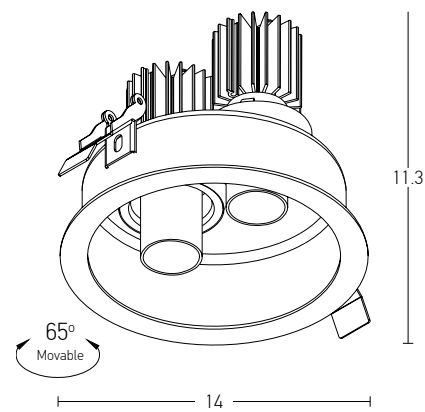

Power	2x9W
Input	220-240V, 50/60Hz
Color Temperature	3000K
Lumen	1620Lm
Cri	80
Dimensions	Ø: 14cm H: 11.3cm
Beam Angle	18°
Cutting Hole	Ø: 12.8cm
Material	Aluminium
Special Feature	Movable Included LED Driver
Color	Sandy White / Code 1927
Color	Sandy Black / Code 1926