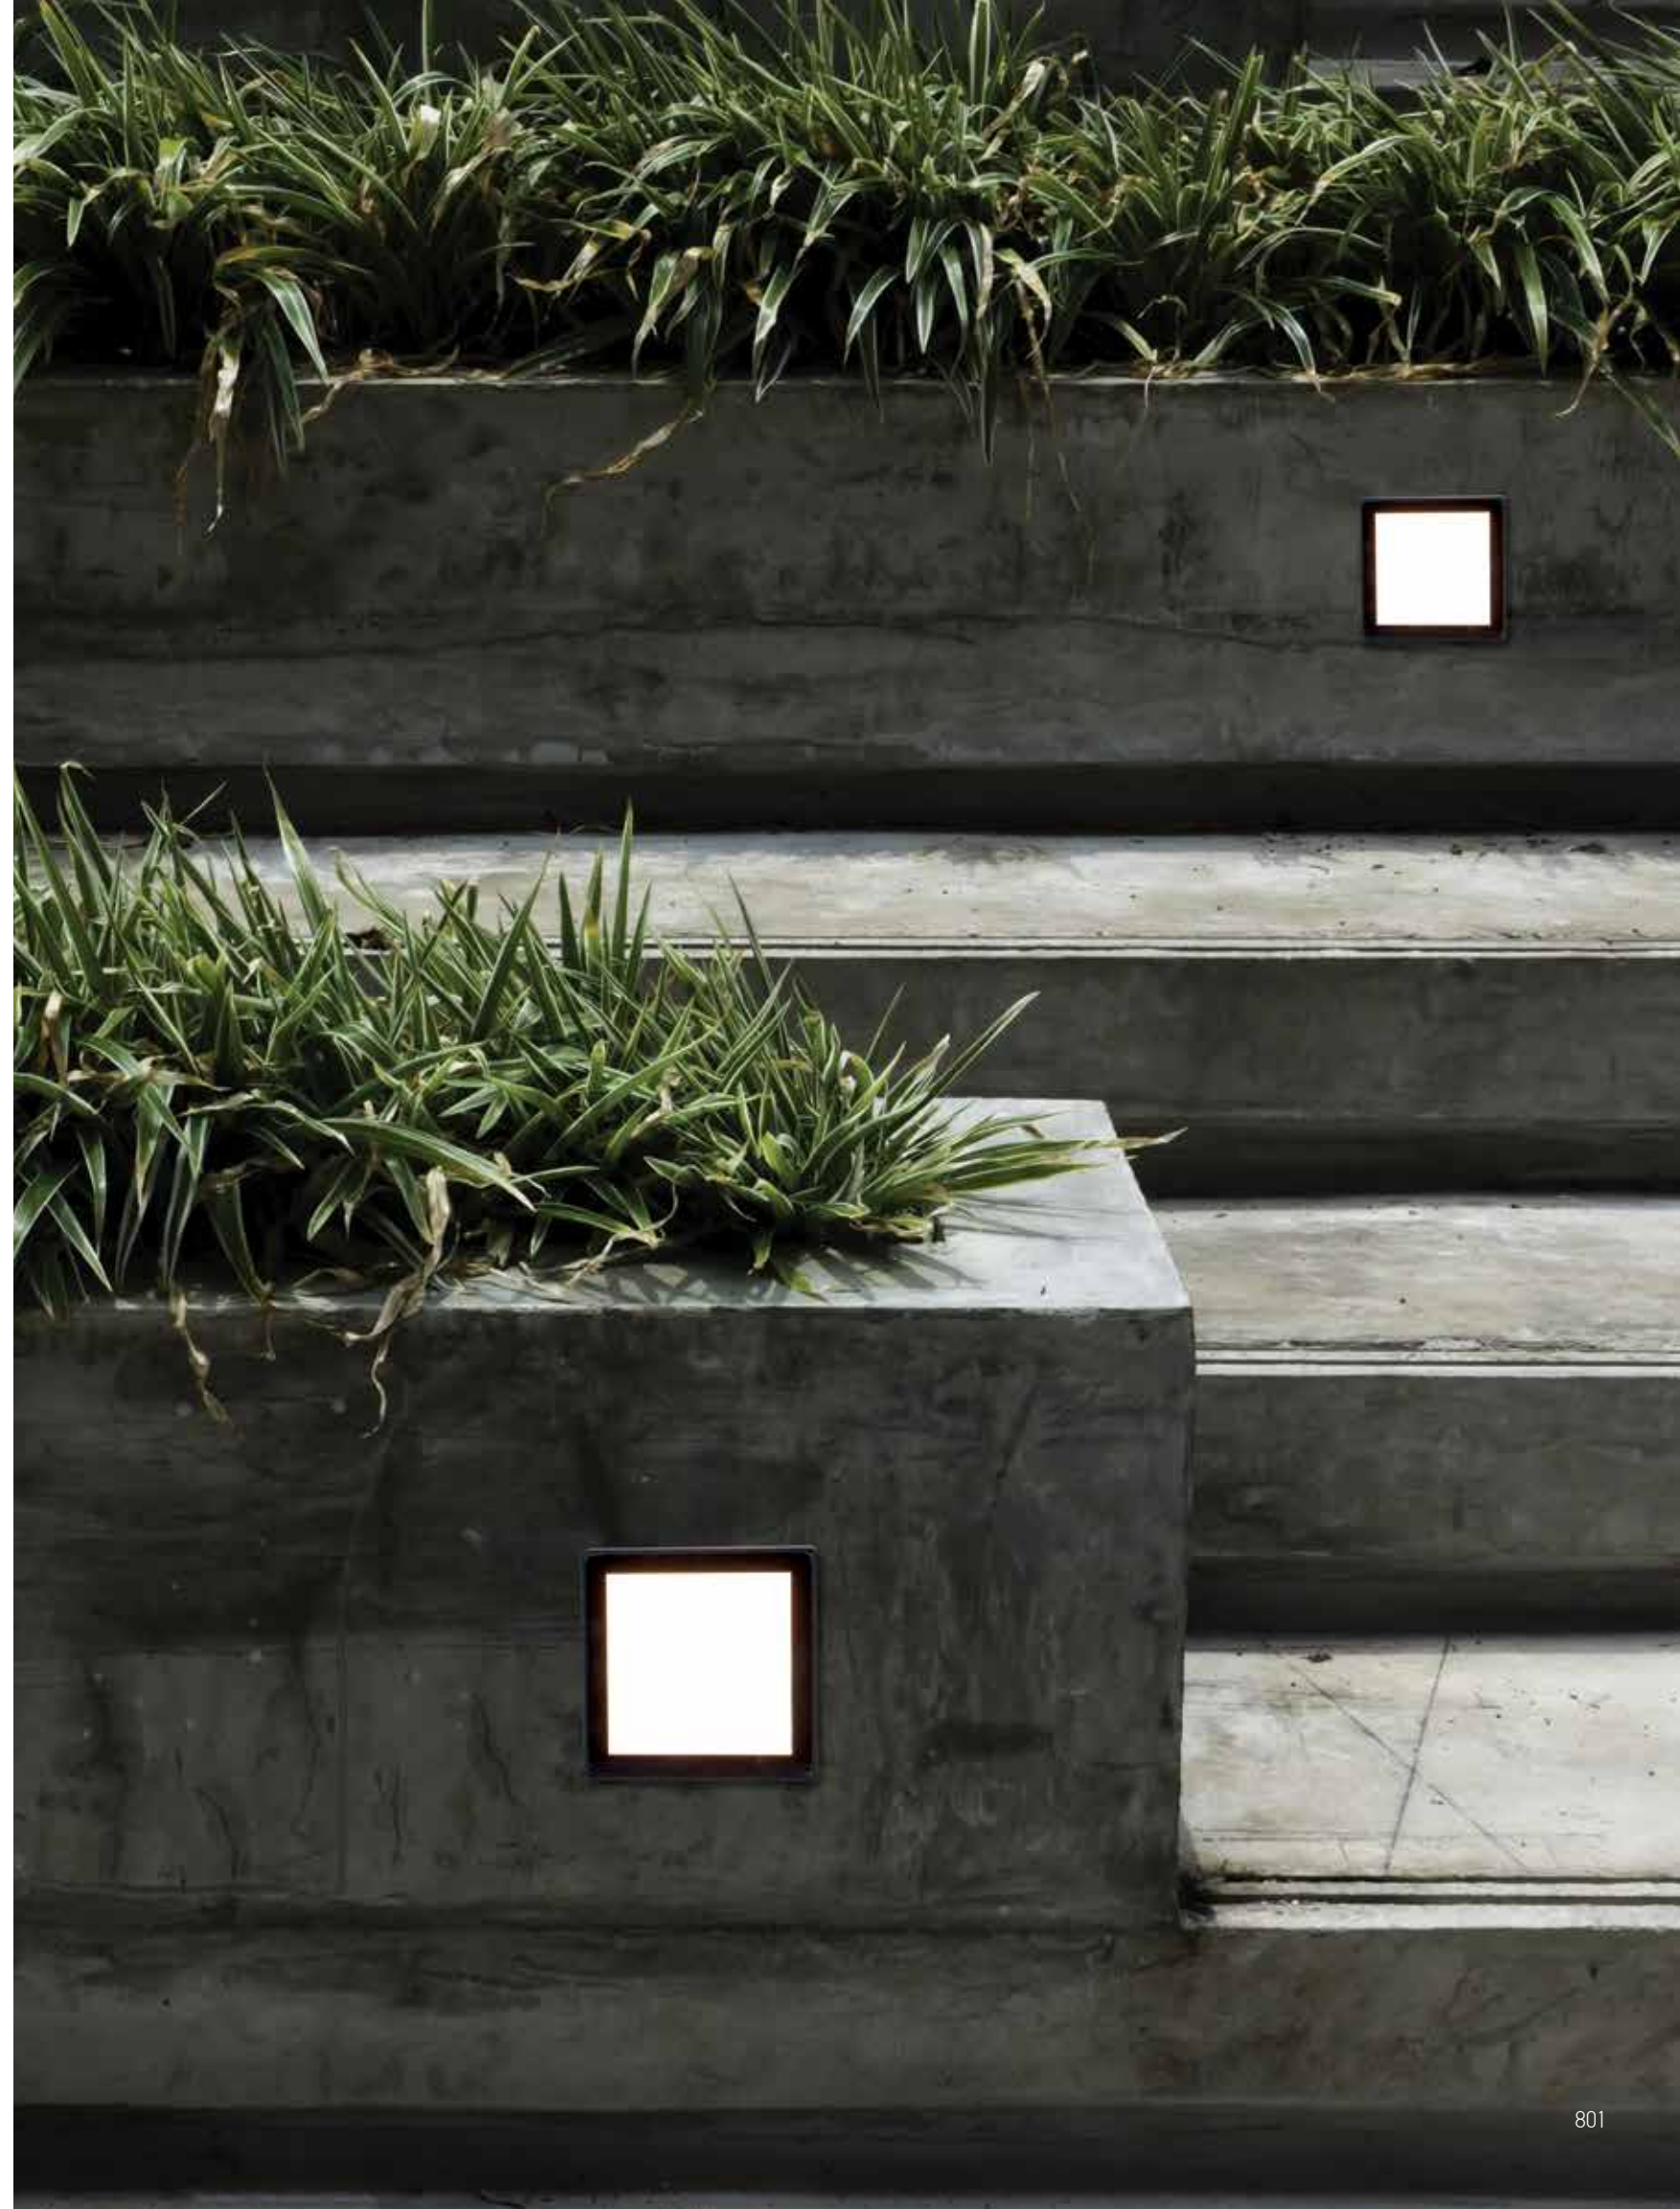

Power	4W
Input	220-240V, 50/60Hz
Color Temperature	3000K
Lumen	300Lm
Cri	80
IP	65
Dimensions	L: 9cm W: 9cm H: 4.1cm
Recessed Mounting Box	L: 7.3cm W: 7.3cm (Included)
Depth	6cm
Material	Aluminium - Tempered Glass
Color	Graphite / Code E248