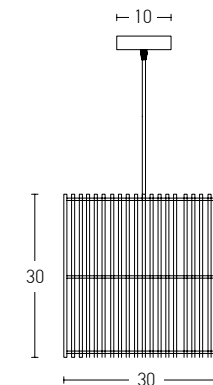

Bulb 1xE27
Power MAX 40W
Input 220-240V, 50/60Hz
Dimensions Ø: 30cm H: 30cm
Base Ø: 10cm H: 2cm
Material Metal - Rattan
Special Feature 200cm Cable Adjustable
Color Natural / **Code 20234**