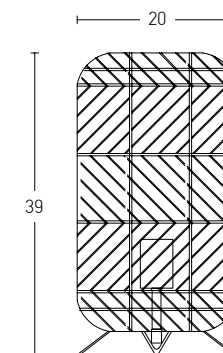

Bulb 1xE27
Power MAX 40W
Input 220-240V, 50/60Hz
Dimensions Ø: 50cm H: 50cm
Base Ø: 10cm H: 2cm
Material Metal - Rattan
Special Feature 200cm Cable Adjustable
Color Natural / **Code 20230**

Bulb 1xE27
Power MAX 40W
Input 220-240V, 50/60Hz
Dimensions Ø: 40cm H: 40cm
Base Ø: 10cm H: 2cm
Material Metal - Rattan
Special Feature 200cm Cable Adjustable
Color Natural / **Code 20233**

Bulb 1xE14
Power MAX 25W
Input 220-240V, 50/60Hz
Dimensions Ø: 20cm H: 39cm
Material Metal - Rattan
Special Feature 120cm Cable Available
Color Natural / **Code 20231**