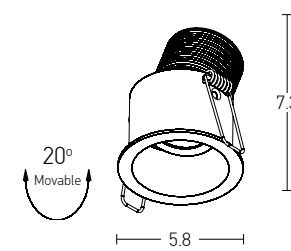

Power 1x7W COB LED
Input 20V / 350mA
Color Temperature 2700K
Lumen 630Lm
Cri 80
Dimensions Ø: 5.8cm H: 7.3cm
Beam Angle 15°
Cutting Hole Ø: 5cm
Material Aluminium
Suggested Driver LSCW350P for 1 Fixture
Special Feature Movable
Color Sandy White / **Code 180009**