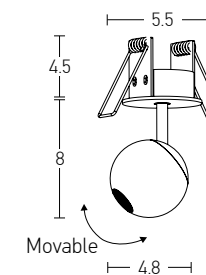

Power 4.5W
Input 220-240V, 50/60Hz
Color Temperature 3000K
Lumen 495Lm
Cri 80
Dimensions Ø: 4.8cm H: 8cm
Cutting Hole Ø: 4.5cm
Non Dimmable ☒
Material Metal - Aluminium
Beam Angle 38°
Special Feature Movable
Color Sandy Black / **Code 1907**
Sandy White / **Code 1906**