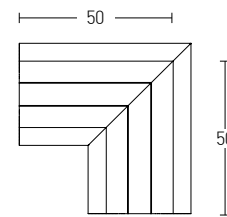

Straight Mechanic Connector  
Material Aluminium  
**Code 2097-B**

RECESSED Track : 1m / 2m / 3m

CORNER 90° (c1)  
Vertical Plane

CORNER 90° (c2)  
Horizontal Plane

SURFACE SHORT Track : 1m / 2m / 3m

CORNER 90° (c1)  
Vertical Plane