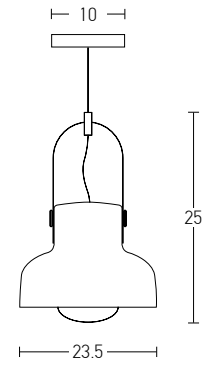

Bulb 1xE27
Power MAX 40W
Input 220-240V, 50/60Hz
Dimensions Ø: 16cm H: 31cm
Base Ø: 10cm H: 2cm
Material Metal - Aluminium
Special Feature 150cm Cable Adjustable
Color Black Matt / **Code 18192**
Color White Matt / **Code 18193**

Bulb 1xE27
Power MAX 40W
Input 220-240V, 50/60Hz
Dimensions Ø: 23.5cm H: 25cm
Base Ø: 10cm H: 2cm
Material Metal - Aluminium
Special Feature 150cm Cable Adjustable
Color Black Matt / **Code 18191**
Color White Matt / **Code 18190**