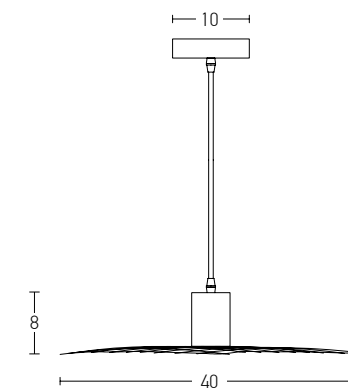

Bulb 1xE27
Power MAX 40W
Input 220-240V, 50/60Hz
Dimensions Ø: 40cm H: 8cm
Base Ø: 10cm H: 2cm
Material Metal - Bamboo
Special Feature 200cm Cable Adjustable
Color Natural / **Code 20242**