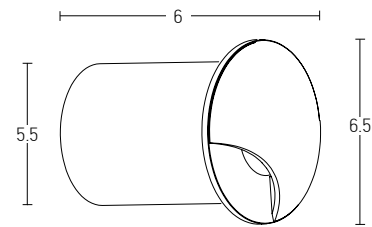

Outdoor Led Lighting | Step Lights Collection

Power 3W
Input 220-240V, 50/60Hz
Color Temperature 3000K
Lumen 230Lm
Cri 90
IP 65
Dimensions Ø: 6.5cm H: 6cm
Material Aluminium - PC Diffuser
Depth Required 6cm
Recessed Mounting Box Included
Color Sandy Black / **Code E300**