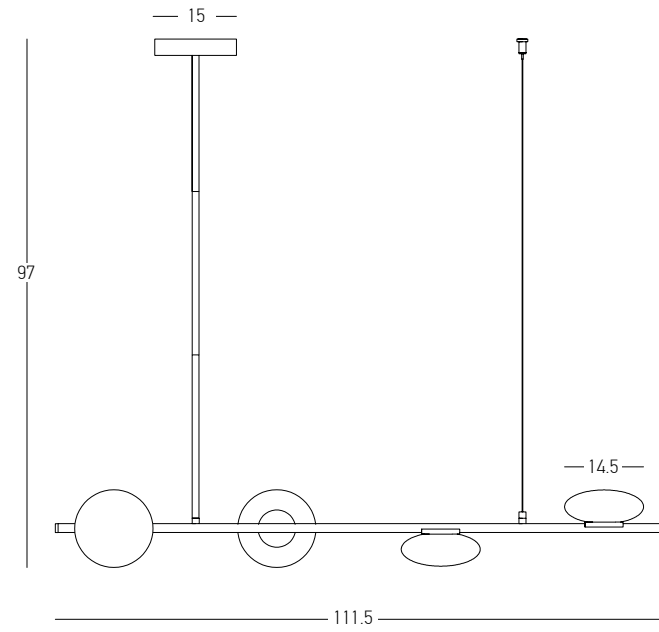

Power 23W
Input 220-240V, 50/60Hz
Color Temperature 3000K
Lumen 2300Lm
Cri 90
Dimensions L: 111.5cm W: 14.5cm H: 37-67-97cm
Base Ø: 15cm H: 3.2cm
Glass Ø: 14.5cm H: 5.5cm
Non Dimmable ☒
Material Metal - Opal Glass
Color Gold Matt / **Code 22062**