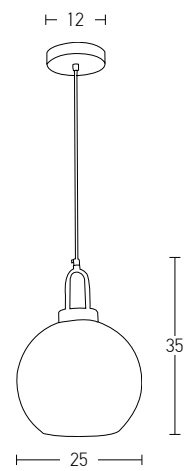

Bulb
Power
Input
Dimensions
Base
Material
Special Feature
Color

1xE27
MAX 40W
220-240V, 50/60Hz
Ø: 25cm H: 35cm
Ø: 12cm H: 2.5cm
Glass - Metal
150cm Cable Adjustable
Grey - Antique Brass / **Code 19177**