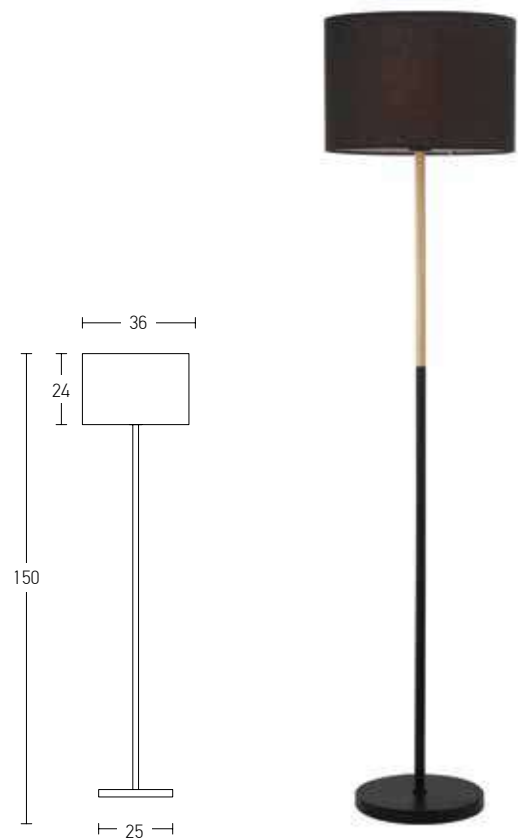

Bulb 1xE27
Power MAX 40W
Dimensions H: 150cm
Base Ø: 25cm H: 2cm
Material Metal - Wood - Fabric Shade
Special Feature 150cm Cable Available
Shade Ø: 36cm H: 24cm
Color Black Matt / **Code 20213**
Color White Matt / **Code 20212**