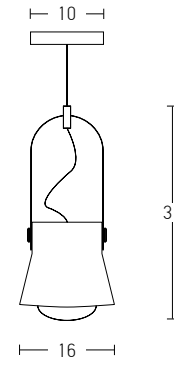

Bulb 1xE27
Power MAX 40W
Input 220-240V, 50/60Hz
Dimensions Ø: 16cm H: 31cm
Base Ø: 10cm H: 2cm
Material Metal - Aluminium
Special Feature 150cm Cable Adjustable
Color Black Matt / **Code 18192**
Color White Matt / **Code 18193**