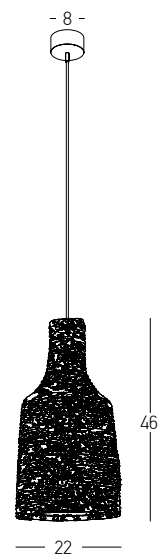

Bulb 1xE27 Led
Power MAX 20W
Input 220-240V, 50/60Hz
Dimensions Ø: 22cm H: 46cm
Base Ø: 8cm H: 3.5cm
Material Metal - Braided Wheat
Special Feature 200cm Black Fabric Cable Adjustable
Color Natural - Sandy Black / **Code 22171**