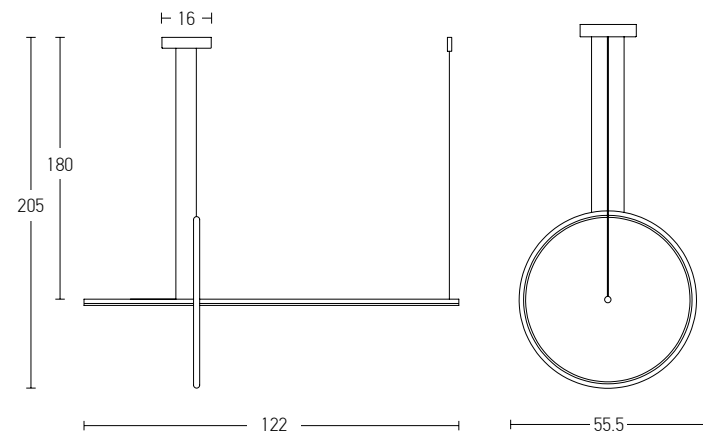

Power 48W
Input 220-240V, 50/60Hz
Color Temperature 3000K
Lumen 3600Lm
Cri 80
Dimensions Ø: 55.5cm L: 122cm H: 205cm
Base Ø: 16cm H: 3.5cm
Dimmable
Material Aluminium - Acrylic
Special Feature Step Dimming 10%-40%-100%
Profile Ø: 2cm
Color Black Matt / **Code 20128**