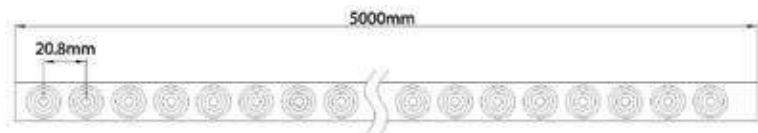

-FLEXIBLE WALL WASHER 3D 24V 24W/m with OPTICS 20° x 35°