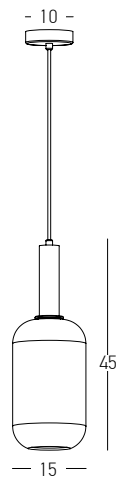

Bulb 1xE27
Power MAX 40W
Input 220-240V, 50/60Hz
Dimensions Ø: 15cm H: 45cm
Base Ø: 10cm H: 2.5cm
Glass Ø: 15cm H: 28cm
Material Metal - Opal Glass
Special Feature 150cm Fabric Cable Adjustable
Color Gold Matt / **Code 22070**