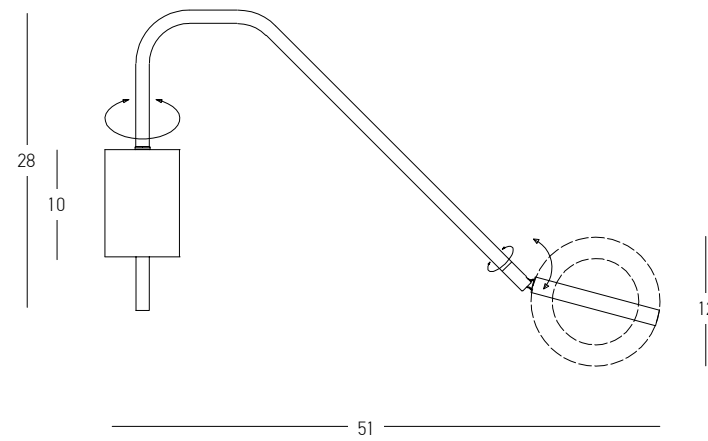

Indoor Led Lighting

Power	7W
Input	220-240V, 50/60Hz
Color Temperature	3000K
Lumen	780Lm
Cri	80
Dimensions	L: 51cm W: 12cm H: 28cm
Base	L: 3.5cm W: 7cm H: 10cm
Dimmable Triac	☉
Material	Metal - Aluminum - Acrylic
Special Feature	Movable Ring - Movable Arm
Color	Black Matt / Code 22042
Color	White Matt - Gold Matt / Code 22043