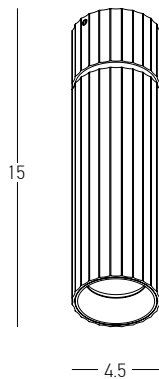

Power 7W
Input 220-240V, 50/60Hz
Color Temperature 3000K
Lumen 580Lm
Cri 90
Dimensions Ø: 4.5cm H: 15cm
Base Ø: 4.5cm H: 3cm
Beam Angle 36°
Material Aluminum
Special Feature Included LED Driver
Color Brushed Brass / **Code S120**
Color White Matt / **Code S121**
Color Black Matt / **Code S122**