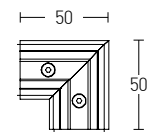

Track Code	Size	Color
2084B-1	1m	Sandy Black
2084W-1	1m	Sandy White
2084B-2	2m	Sandy Black
2084W-2	2m	Sandy White
2084B-3	3m	Sandy Black
2084W-3	3m	Sandy White

Corner Code	Plane	Color
2084B-C1	Vertical	Sandy Black
2084W-C1	Vertical	Sandy White
2084B-C2	Horizontal	Sandy Black
2084W-C2	Horizontal	Sandy White

Notice : For corners type C1 required also to order 20105 and for type C2 20104

Track Code	Size	Color
2085B-1	1m	Sandy Black
2085W-1	1m	Sandy White
2085B-2	2m	Sandy Black
2085W-2	2m	Sandy White
2085B-3	3m	Sandy Black
2085W-3	3m	Sandy White

Corner Code	Plane	Color
2085B-C1	Vertical	Sandy Black
2085W-C1	Vertical	Sandy White
2085B-C2	Horizontal	Sandy Black
2085W-C2	Horizontal	Sandy White

Notice : For corners type C1 required also to order 20105 and for type C2 20104