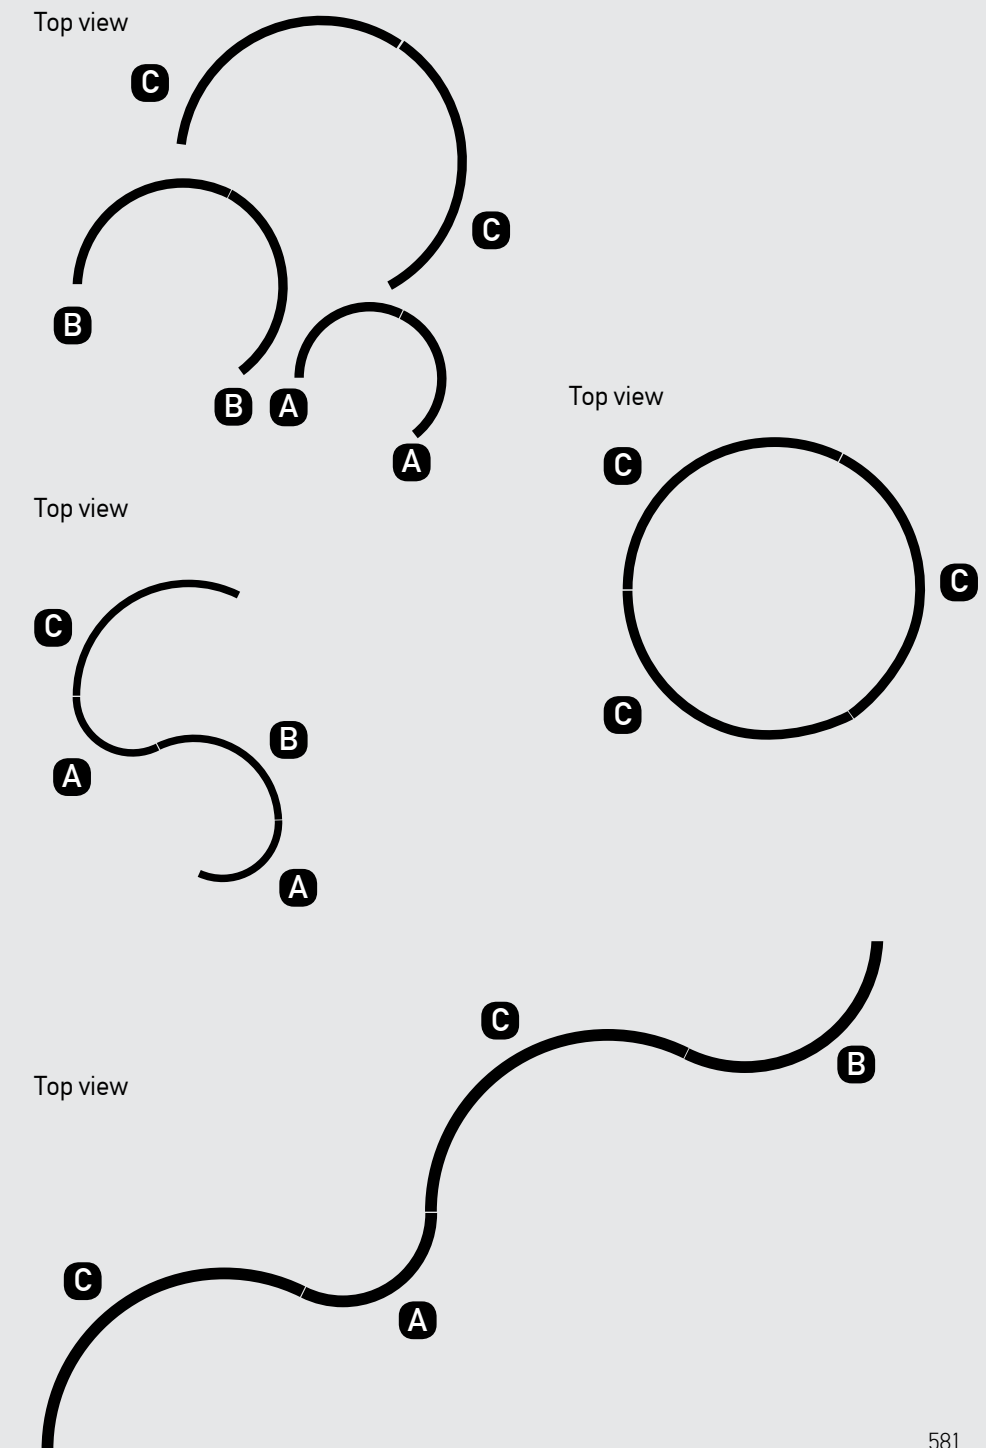

Our Suggestion

**4.8**  
 VOLT  
 MAGNETIC  
 SYSTEM

COLOR VARIETY UPON REQUEST

SMART CONTROLS

SAVING ENERGY

SLIM LUMINAIRES

CUSTOMIZE ARCHITECTURAL LIGHTING

EASY CHANGES