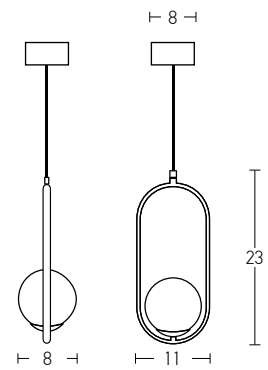

Bulb 1xG9 Led
Power MAX 9W
Input 220-240V, 50/60Hz
Dimensions W: 20cm H: 50cm
Base Ø: 8cm H: 3.5cm
Material Metal - Opal Glass
Special Feature 150cm Cable Adjustable
Opal Glass Ø: 12cm
Color Bronze / **Code 18142-BR**

Bulb 1xG9 Led
Power MAX 9W
Input 220-240V, 50/60Hz
Dimensions W: 11cm H: 23cm
Base Ø: 8cm H: 3.5cm
Material Metal - Opal Glass
Special Feature 150cm Cable Adjustable
Opal Glass Ø: 8cm
Color Bronze / **Code 18143**