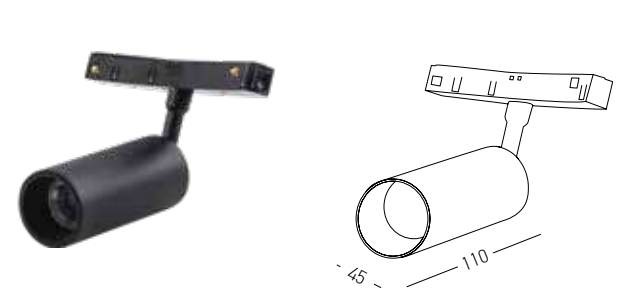

Power 8W
Input 48V
Color Temperature 3000K
Lumen 780Lm
Cri 80
Dimensions Curved: 900mm Ø: 45mm L: 110mm
Beam Angle 36°
DALI Dimmable ☐
Material Aluminium - Acrylic
Color Sandy Black / **Code 22101**