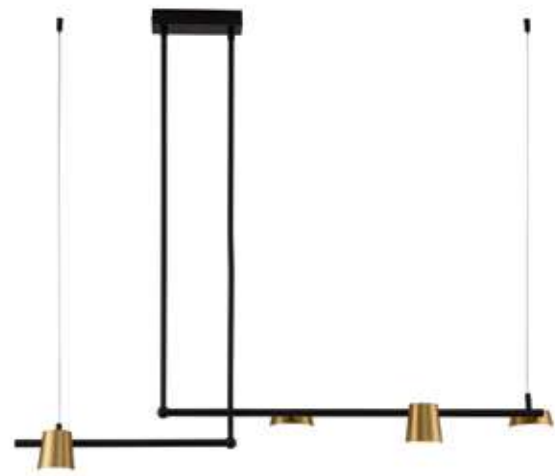

Indoor Led Lighting

Power 28W
Input 220-240V, 50/60Hz
Color Temperature 3000K
Lumen 2240Lm
Cri 80
Dimensions L: 110cm H: 102cm
Base L: 24cm W: 6cm H: 3.5cm
Non Dimmable ☒
Material Metal - Aluminium - Acrylic
Special Feature Spot Ø: 7.5cm H: 8cm
Spot Ø: 9.5cm H: 4cm
Color Sandy Black - Gold Matt / **Code 2035**