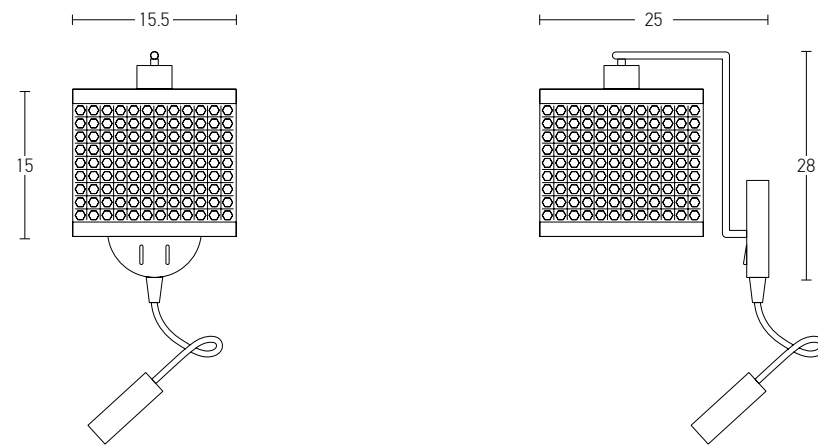

Hotel Lighting | Wall Lamps

Led 3W
Bulb 1xE27
Power MAX 40W
Input 220-240V, 50/60Hz
Color Temperature 3000K
Lumen 240Lm
Dimensions L: 25cm W: 15.5cm H: 28cm
Base Ø: 12cm H: 2.5cm
Switch 2/Switch On-Off
Material Metal - Bush
Special Feature Shade Ø: 15.5cm H: 15cm
Stick Ø: 2.8cm L: 36cm
Color Black Matt - Natural / **Code 20355**