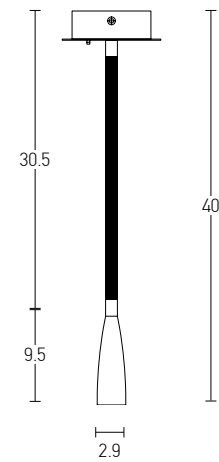

Power 3W
Input 220-240V, 50/60Hz
Color Temperature 3000K
Lumen 240Lm
Cri 80
Dimensions Ø: 8cm L: 20-26cm
Base Ø: 8cm H: 3cm
Non Dimmable ☒
Switch On/Off
Material Metal - Aluminium
Special Feature Stick Ø: 2.9cm L: 9.5cm
Color Brushed Brass / **Code H63**