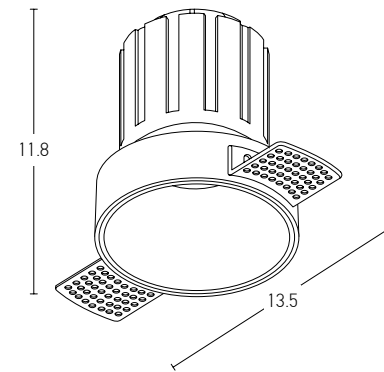

Power 15W
Input 220-240V, 50/60Hz
Color Temperature 3000K
Lumen 1125Lm
Cri 90
Dimensions Ø: 8.2cm W: 13.5cm H: 11.8cm
Cutting Hole Ø: 8.2cm
Beam Angle 36°
Non Dimmable ☒
Material Aluminium
Depth Required 12cm
Driver Included (350mA)
Color Sandy White / **Code S097**