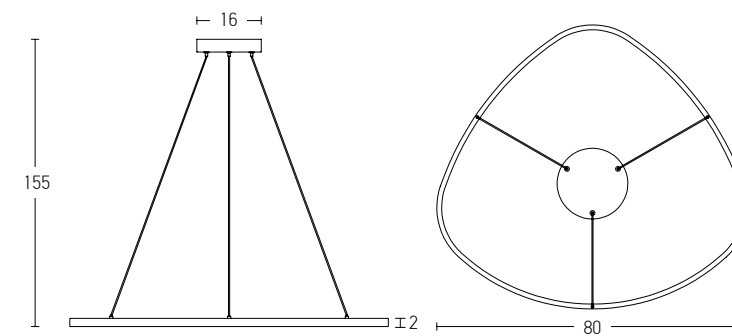

Power 36W
Input 220-240V, 50/60Hz
Color Temperature 3000K
Lumen 2880Lm
Cri 80
Dimensions Ø: 80cm H: 2cm
Base Ø: 16cm H: 3cm
Non Dimmable ☒
Material Aluminium - Silicon
Special Feature 150cm Cable Adjustable Profile 2x1.5cm
Color Sandy White / **Code 2017**