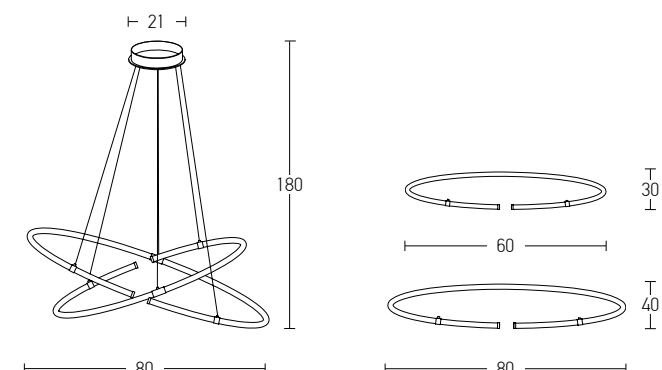

Power 90W
Input 220-240V, 50/60Hz
Color Temperature 3000K
Lumen 5850Lm
Cri 80
Dimensions L: 80cm W: 40cm
Base Ø: 21cm H: 5cm
Non Dimmable ☒
Material Metal - PC Diffuser
Special Feature 160cm Cable Adjustable
Tube Ø: 2cm
Color Opal - Chrome / **Code 1953**