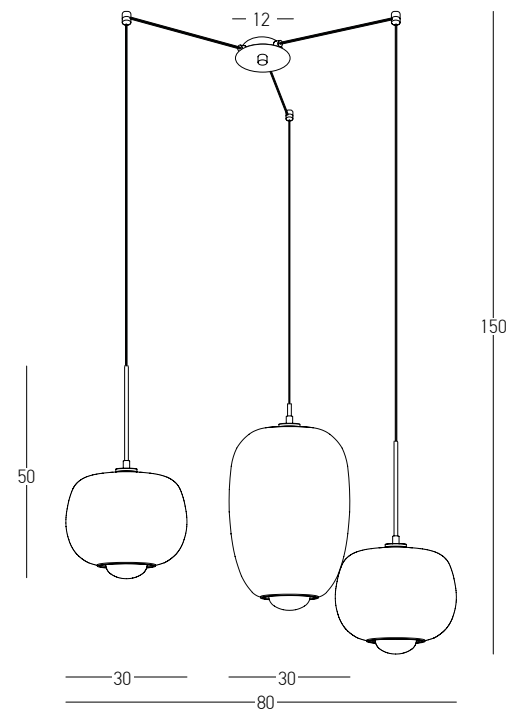

Bulb 3xG9 Led
Power MAX 7W
Input 220-240V, 50/60Hz
Dimensions Ø: 80cm H: 150cm
Base Ø: 12cm H: 3cm
Glass Ø: 30cm H: 24cm
Ø: 30cm H: 43cm
Opal Glass Ø: 10.5cm H: 13.5cm
Material Metal - Smoked Glass Outside
Opal Glass Inside
Special Feature 150cm Cable Adjustable
Color Sandy Black - Smoked Glass - Gold Matt / **Code 22148**