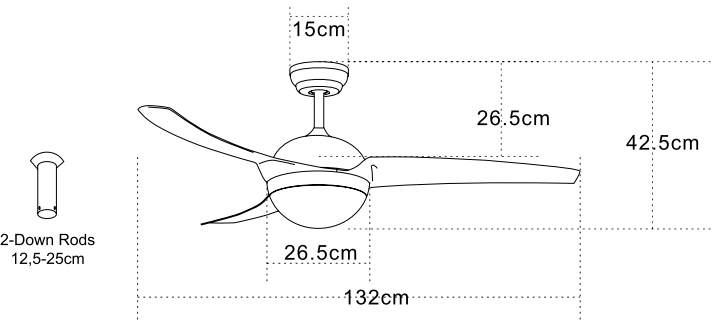

Indoor Ceiling Fans