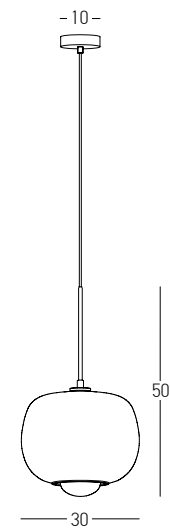

Bulb 1xG9 Led
Power MAX 7W
Input 220-240V, 50/60Hz
Dimensions Ø: 30cm H: 50cm
Base Ø: 10cm H: 2.5cm
Glass Ø: 30cm H: 24cm
Opal Glass Ø: 10.5cm H: 13.5cm
Material Metal - Smoked Glass Outside
Opal Glass Inside
Special Feature 150cm Cable Adjustable
Color Smoked Glass - Gold Matt / **Code 22058**