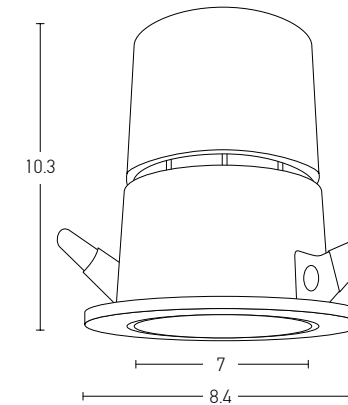

Power 10W
Input 220-240V, 50/60Hz
Color Temperature 3000K
Lumen 750Lm
Cri 90
Dimensions Ø: 7cm H: 8.3cm
Cutting Hole Ø: 6cm
Beam Angle 38°
Non Dimmable ☒
Material Aluminium
Depth Required JT: 9cm
Driver Included (250mA)
Color White Matt - Black Matt Reflector / **Code S070**