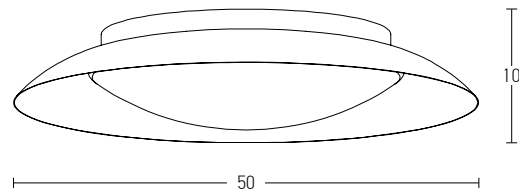

### Model Finishing

Brushed Gold Matt

Brushed Coffee

Sandy White

Sandy Black

Power 20W  
 Input 220-240V, 50/60Hz  
 Color Temperature 3000K  
 Lumen 1800Lm  
 Cri 80  
 Dimensions Ø: 40cm H: 8.5cm  
 Non Dimmable   
 Material Metal - Acrylic  
 Color Black - Copper / **Code 1957**  
 Color Black - Golden Leaf / **Code 1961**