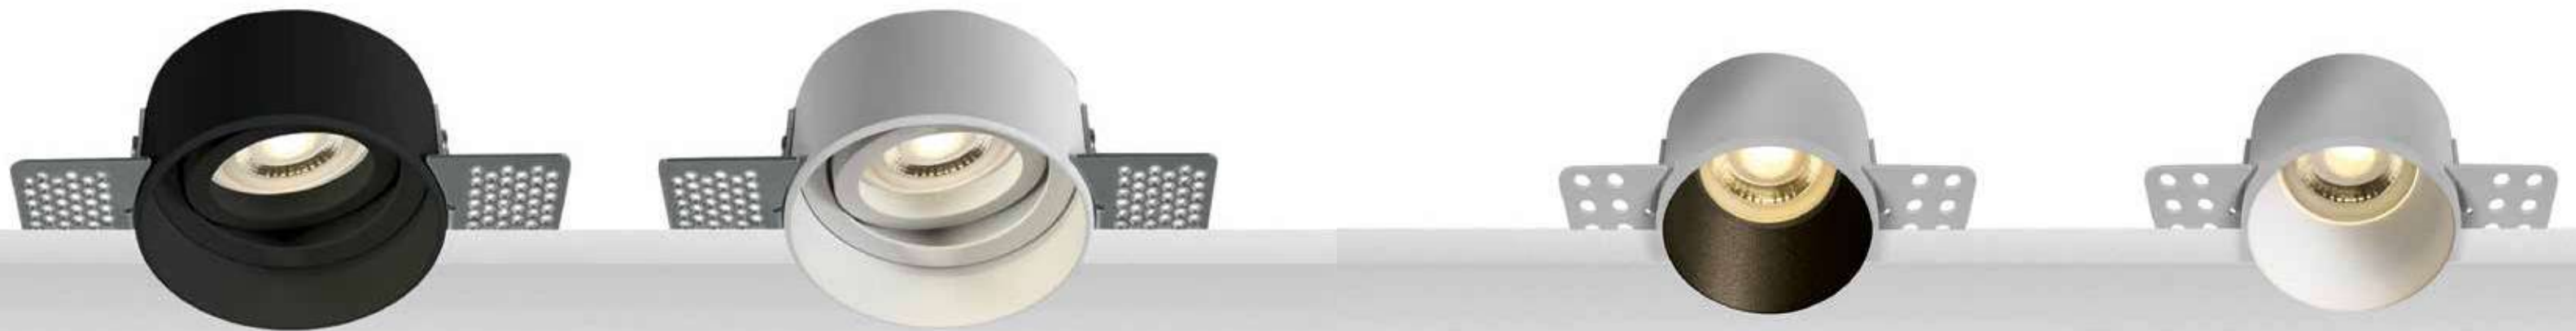

Bulb 1xGU10
Power MAX 50W
Input 220-240V, 50/60Hz
Dimensions Ø: 12cm H: 11cm
Cutting Hole Ø: 8.2cm
Material Aluminium
Depth Required JT : 11cm
Special Feature GU10 Lampholder Included
Movable
Color Black / **Code Z11105 TR-B**
Color White / **Code Z11105 TR-W**

Bulb 1xGU10
Power MAX 50W
Input 220-240V, 50/60Hz
Dimensions Ø: 6cm H: 4cm
Cutting Hole Ø: 6cm
Material Aluminium
Depth Required JT : 12cm
Special Feature GU10 Lampholder Included
Color Black / **Code Z10105 TR-B**
Color White / **Code Z10105 TR-W**