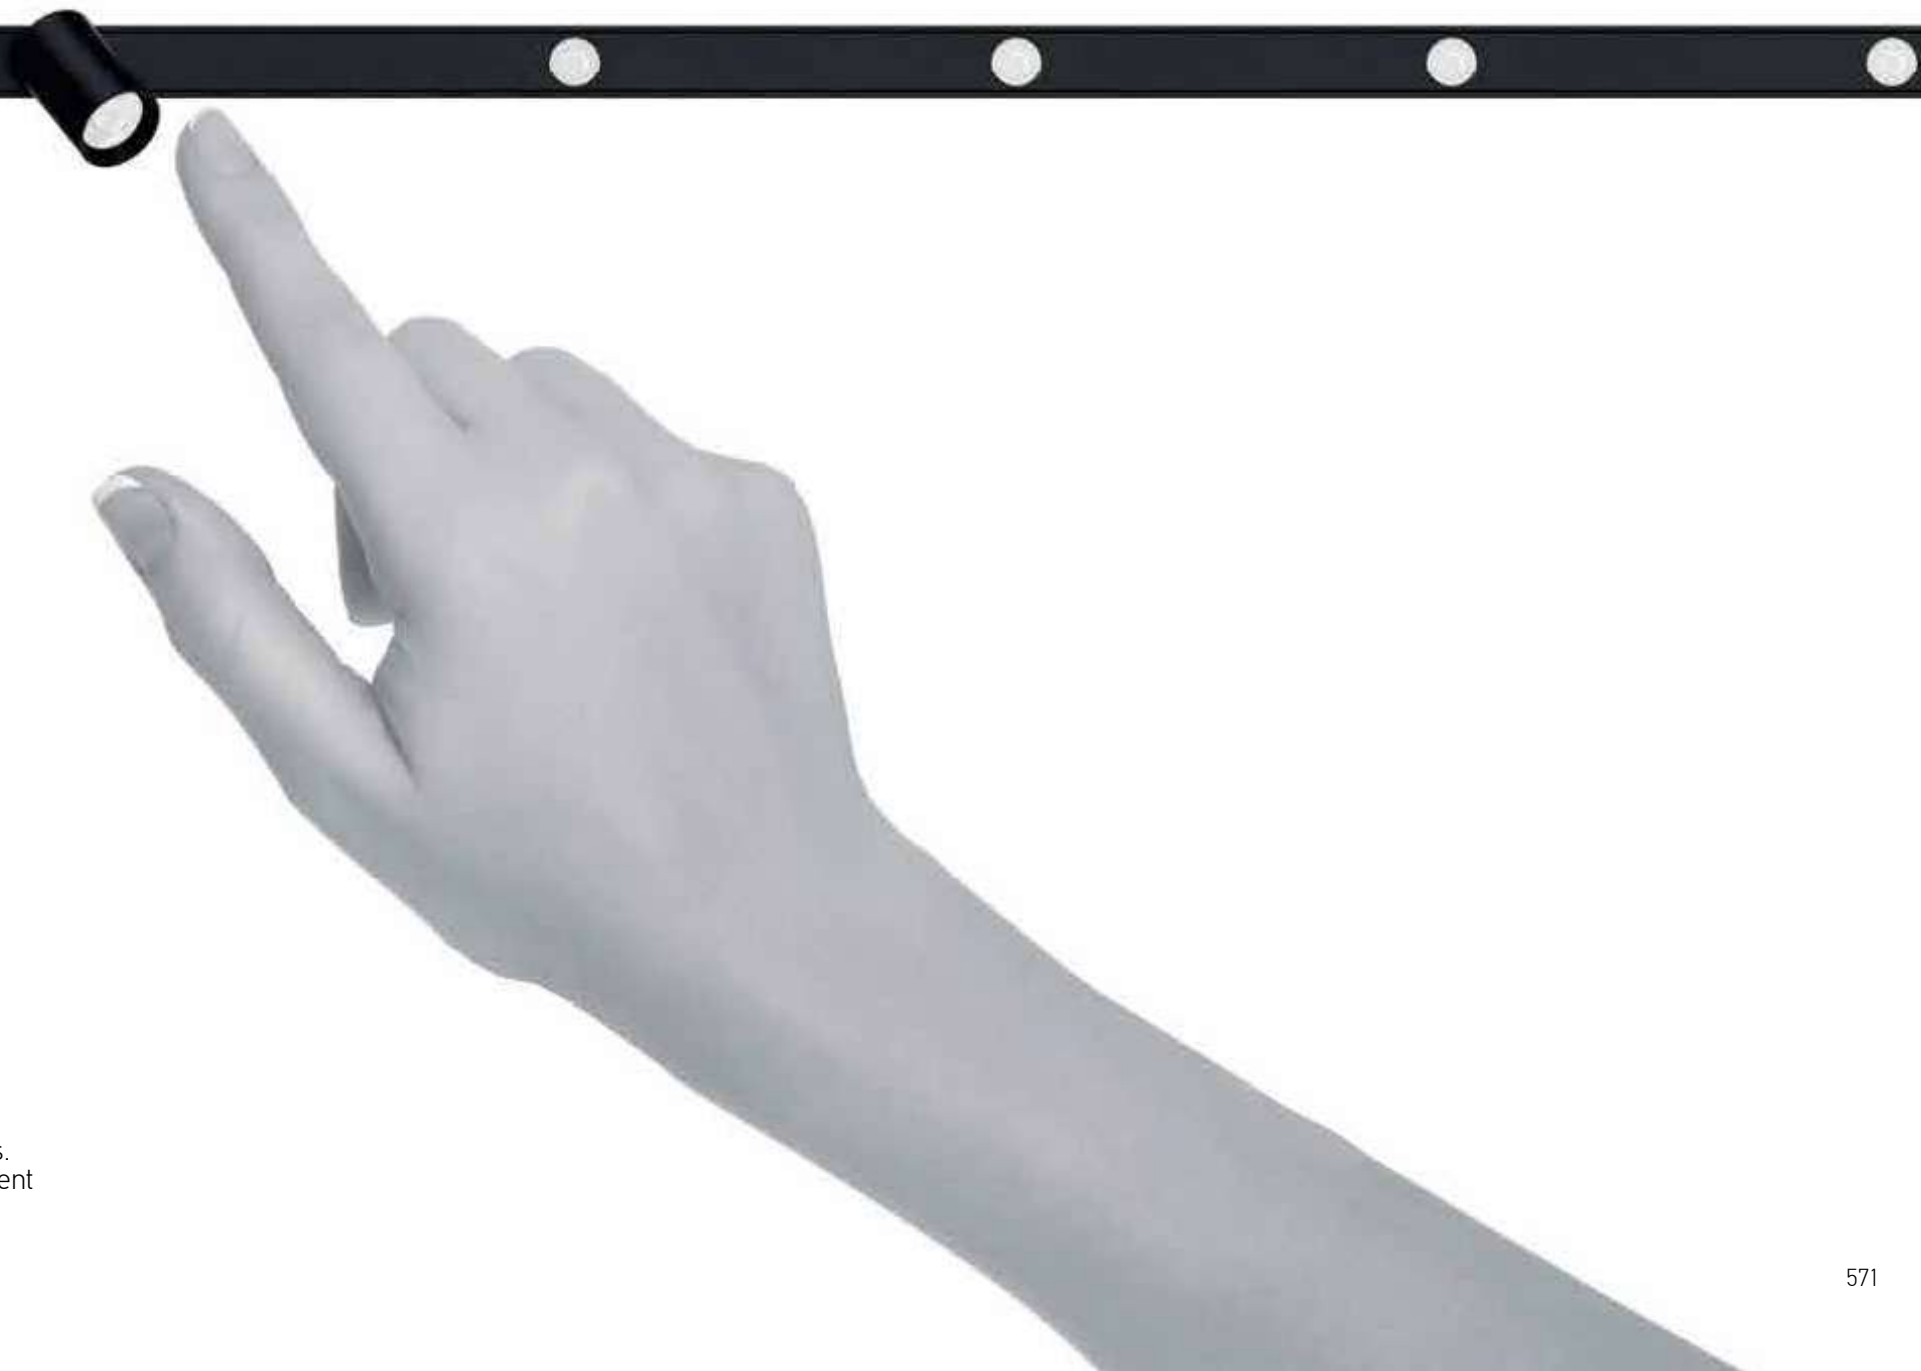

Attractive Colour Presentation...

CRI>90, High Quality Light Output

Because ambient light reproduces colours differently, the colour rendering index (CRI) is used as reference. The CRI indicates the ratio by which the illuminated object or the illuminated area deviates from the maximum value of 100 (daylight).

MINI TRACK has an impressively high CRI of 90, which means that it comes very close to natural light and is suitable for colour-sensitive applications such as display cases and special exhibition spaces.

The material quality, feel, and colour authenticity of merchandise and artworks need to be rendered as accurately as possible to accentuate object's value. The especially small light surface of the LEDs and high light density allow the luminaires to perfectly reflect the three-dimensionality of amorphous surfaces. Products with a CRI of 90 are perfect for high-end sales floors and art settings.

R9>90, Closer to True Colors

R9 is the index to present the color of Red. Red is a very important icon to many objects like photography, textiles, bones and skins. For human eyes, the red is a key reference to distinguish the real true colors.

A higher R9 index can better present the true colors. MINI TRACK, with R9 higher than 90, can better present the world closer to true colors.