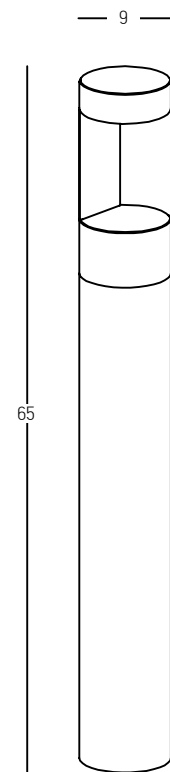

Power 9W
Input 220-240V, 50/60Hz
Color Temperature 3000K
Lumen 1200Lm
Cri 90
IP 54
Dimensions Ø: 9cm H: 65cm
Beam Angle 120°
Material Aluminum - Tempered Glass
Color Graphite / **Code E298**