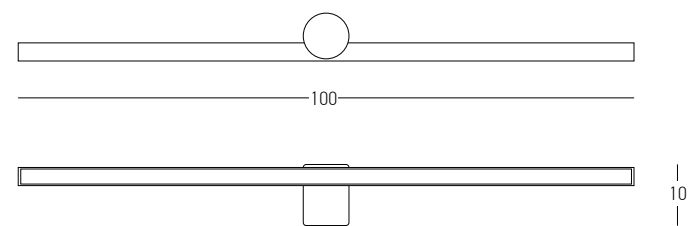

Power 17W
Input 220-240V, 50/60Hz
Color Temperature 3000K
Lumen 2600Lm
Cri 81
Dimensions L: 81cm W: 10cm H: 7.5cm
Base Ø: 7.5cm L: 10cm
Non Dimmable ☒
Material Aluminum - Acrylic
Special Feature IP54
Profile 2.5 x 2.2cm
Color Sandy Black / **Code 22125**

Power 21W
Input 220-240V, 50/60Hz
Color Temperature 3000K
Lumen 3000Lm
Cri 81
Dimensions L: 100cm W: 10cm H: 7.5cm
Base Ø: 7.5cm L: 10cm
Non Dimmable ☒
Material Aluminum - Acrylic
Special Feature IP54
Profile 2.5 x 2.2cm
Color Sandy Black / **Code 22126**