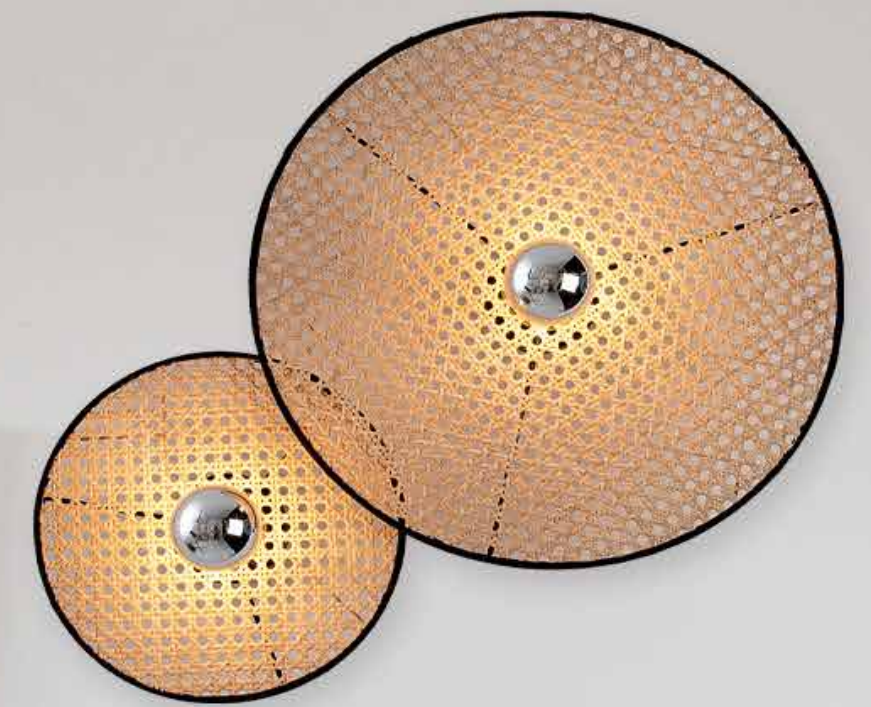

25

Bulb 1xE27 Led
Power MAX 20W
Input 220-240V, 50/60Hz
Dimensions Ø: 25cm L: 11.5cm
Base Ø: 8cm H: 2.5cm
Material Metal - Bush
Color Natural - Sandy Black / Code 22175

40

Bulb 1xE27 Led
Power MAX 20W
Input 220-240V, 50/60Hz
Dimensions Ø: 40cm L: 11.5cm
Base Ø: 8cm H: 2.5cm
Material Metal - Bush
Color Natural - Sandy Black / Code 22174