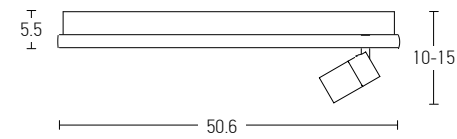

Power	61W + 2x5W
Input	220-240V, 50/60Hz
Color Temperature	3000K
Lumen	6700Lm
Cri	80
Dimensions	Ø: 50.6cm H: 10-15cm
Spots Dimension	Ø: 4.5cm L: 8cm
Dimmable Triac	○
Material	Metal - Aluminium - Silicon
Special Feature	Movable Spots
Color	White Matt - Black Matt / Code 22014
Color	White Matt / Code 22015