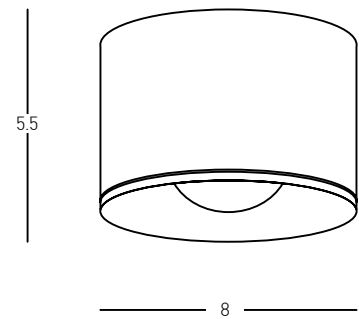

Power	12W
Input	220-240V, 50/60Hz
Color Temperature	3000K
Lumen	1000Lm
Cri	80
IP	54
Dimensions	Ø: 8cm H: 5.5cm
Beam Angle	120°
Material	Aluminium
Color	Sandy Black / Code S131
Color	Sandy White / Code S132