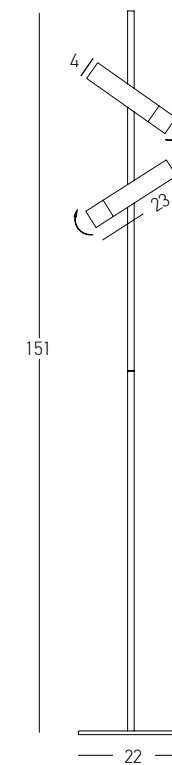

Power	7W
Input	220-240V, 50/60Hz
Color Temperature	3000K
Lumen	560Lm
Cri	80
Dimensions	Ø: 22cm H: 151cm
Base	Ø: 22cm H: 0.5cm
Spots Dimension	Ø: 4cm L: 23cm
Non Dimmable	☒
Material	Metal - Aluminum
Special Feature	Movable Spots
Color	Sandy Black - Gold / Code 22032