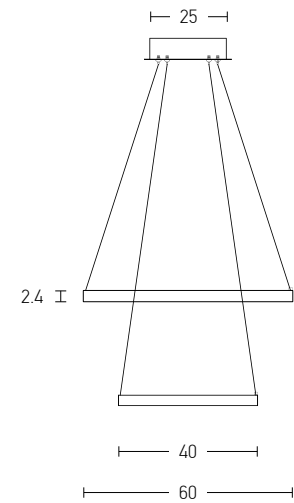

Power 75W
Input 220-240V, 50/60Hz
Color Temperature 3000K
Lumen 5250Lm
Cri 80
Dimensions Ø: 40cm / Ø: 60cm H: 2.4cm
Base Ø: 25cm H: 6.5cm
Non Dimmable ☒
Material Aluminium - Acrylic
Special Feature 150cm Cable Adjustable
Profile 2.4x1.5cm
Color White Matt / **Code 180032**

Power 135W
Input 220-240V, 50/60Hz
Color Temperature 3000K
Lumen 9450Lm
Cri 80
Dimensions Ø: 40cm / Ø: 60cm / Ø: 80cm H: 2.4cm
Base Ø: 24cm H: 5cm
Non Dimmable ☒
Material Aluminium - Acrylic
Special Feature 150cm Cable Adjustable
Profile 2.4x1.5cm
Color White Matt / **Code 180030**

Power 135W
Input 220-240V, 50/60Hz
Color Temperature 3000K
Lumen 9450Lm
Cri 80
Dimensions Ø: 40cm / Ø: 60cm / Ø: 80cm H: 2.4cm
Base Ø: 24cm H: 5cm
Dimmable Triac ☉
Material Aluminium - Acrylic
Special Feature 150cm Cable Adjustable
Profile 2.4x1.5cm
Color White Matt / **Code 180030-D**