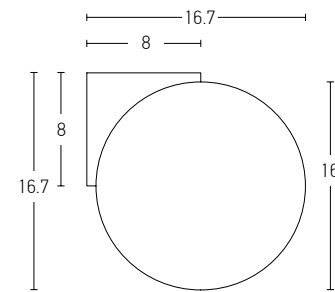

Bulb 1xG9 Led
Power MAX 7W
Input 220-240V, 50/60Hz
Dimensions L: 16.7cm W: 16cm H: 16.7cm
Base L: 8cm W: 3cm H: 8cm
Material Aluminium - Opal Glass
Special Feature IP 44
Color Brushed Brass / **Code 20149**

Power 16W
Input 220-240V, 50/60Hz
Color Temperature 3000K
Lumen 1280Lm
Cri 80
Dimensions L: 60cm W: 60cm H: 6cm
Non Dimmable ☒
Material Metal - Aluminium - Acrylic
Special Feature IP 44
Color Chrome / **Code 20150**