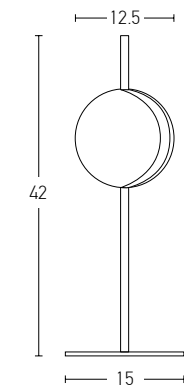

Power 8W
Input 220-240V, 50/60Hz
Color Temperature 3000K
Lumen 640Lm
Cri 80
Dimensions Ø: 12.5cm H: 42cm
Base Ø: 15cm H: 0.5cm
Non Dimmable ☒
Material Metal - Aluminium - Acrylic
Special Feature Opal Ball Ø: 12.5cm
Color Black Matt - Gold Matt / **Code 2004**