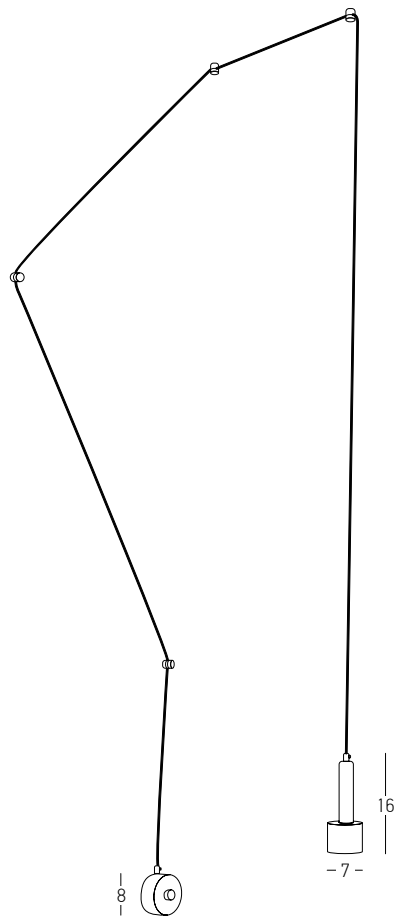

Power	7W
Input	220-240V, 50/60Hz
Color Temperature	3000K
Lumen	840Lm
Cri	80
Dimensions	Ø: 7cm H: 16cm
Base	Ø: 8cm L: 3.5cm
Non Dimmable	☒
Material	Metal - Aluminum
Special Feature	500cm Fabric Cable Adjustable 4 Hanging Accessories Included
Color	Sandy Black / Code 22176