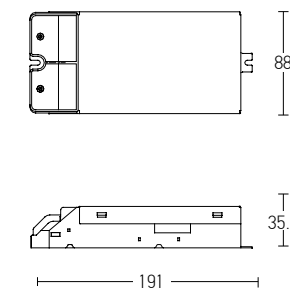

Remote Driver 150W
48V
5Years Guarantee
ON-OFF / **Code 20297**
DALI KIT / **Code 20299**
PUSH BUTTON KIT / **Code 20302**
BLUETOOTH KIT / **Code 20305**