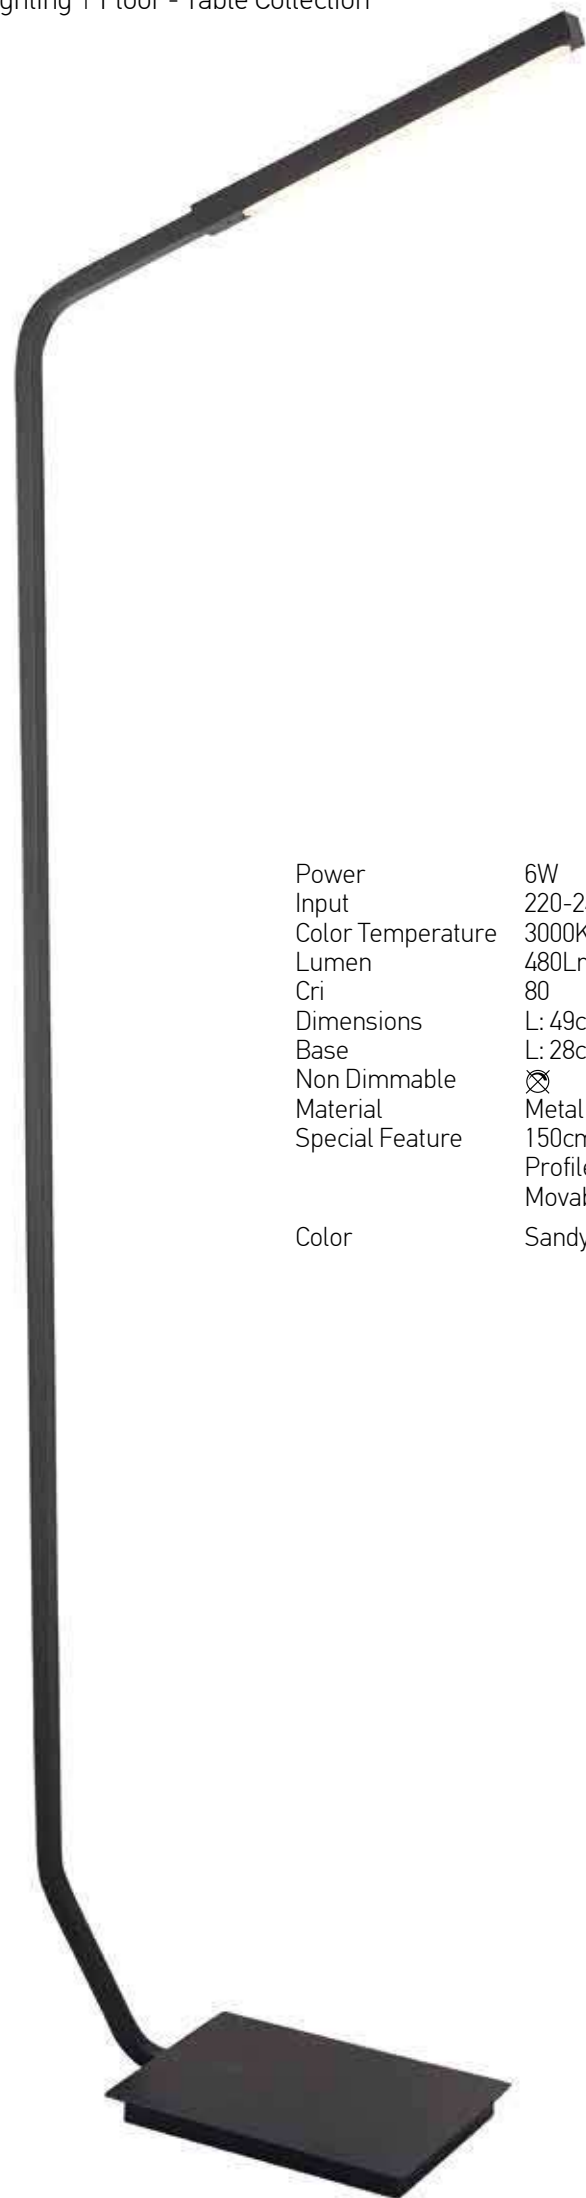

Power 6W
Input 220-240V, 50/60Hz
Color Temperature 3000K
Lumen 480Lm
Cri 80
Dimensions L: 49cm W: 18cm H: 164cm
Base L: 28cm W: 18cm
Non Dimmable ☒
Material Metal - Aluminium
Special Feature 150cm Cable Available
Profile 1.5x2x33cm
Movable
Color Sandy Black / **Code 20111**