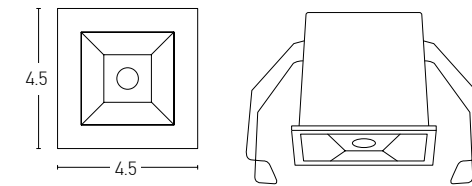

Power 3W
Input 220-240V, 50/60Hz
Color Temperature 3000K
Lumen 150Lm
Cri 90
Dimensions L: 4.5cm W: 4.5cm H: 5cm
Cutting Hole 3.5 x 3.5cm
Beam Angle 30°
Non Dimmable ☒
Material Aluminium
Depth Required 5.5cm
Driver Included (700mA)
Color Sandy White - Black / **Code S084**