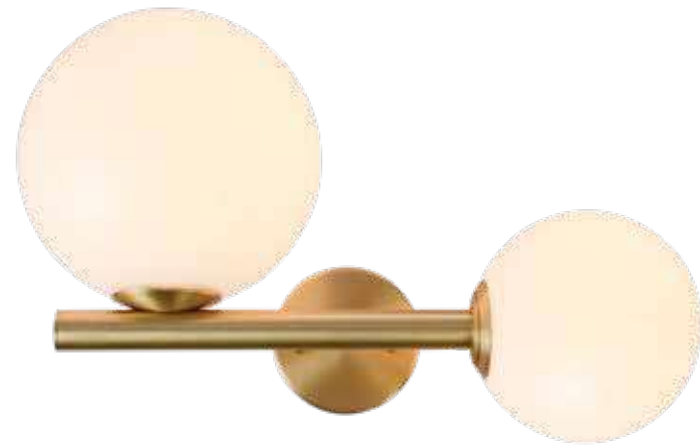

Bulb 1xE14 / 1xG9
Power MAX 15W / MAX 7W
Input 220-240V, 50/60Hz
Dimensions L: 17.5cm W: 33cm H: 21cm
Base Ø: 8cm H: 3cm
Material Metal - Opal Glass
Special Feature Opal Glass Ø: 15cm / Ø: 10cm
Color Gold Matt / **Code 1995**