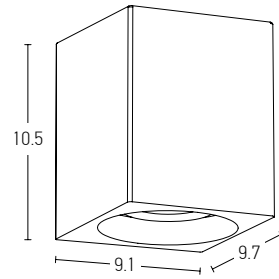

Power 4W
Input 220-240V, 50/60Hz
Color Temperature 3000K
Lumen 380Lm
Cri 80
IP 65
Dimensions L: 9.7cm W: 9.1cm H: 10.5cm
Beam Angle 36°
Dimmable Triac ☐
Material Concrete - Aluminium
Color Natural Concrete / **Code E253**