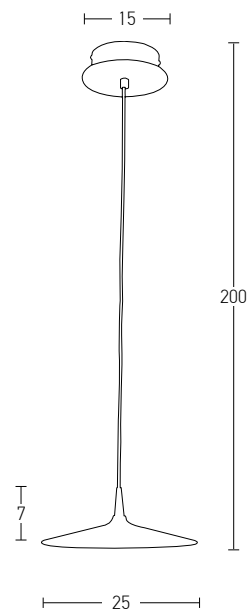

Indoor Led Lighting