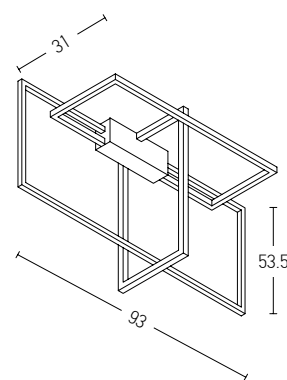

Power	60W
Input	220-240V, 50/60Hz
Color Temperature	3000K
Lumen	4800Lm
Cri	80
Dimensions	L: 93cm W: 31cm H: 53.5cm
Base	L: 28cm W: 5cm H: 9.2cm
Dimmable Triac	○
Material	Aluminium - Acrylic
Special Feature	Profile 2x1.5cm
Color	Sandy Black / Code 2079
Color	Sandy White / Code 2078
Color	Gold Matt / Code 2080