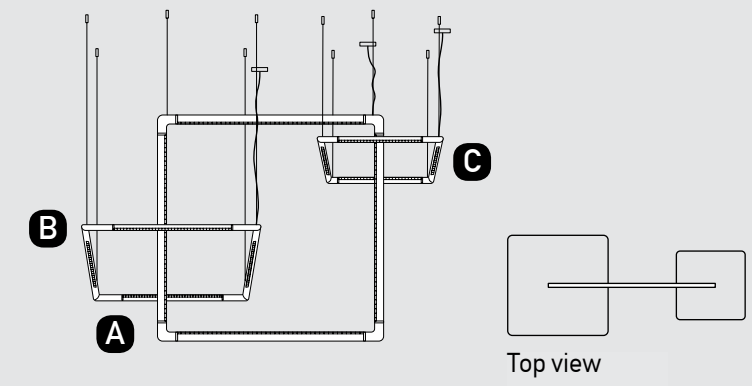

### Our Suggestion

Become an artist and make your combination  
 Use your imagination to create your masterpiece with our limitless options.

Power 49W  
 Input 220-240V, 50/60Hz  
 Color Temperature 3000K  
 Lumen 3920Lm  
 Cri 80  
 Dimensions L: 90cm W: 50cm H: 90cm  
 Base Ø: 20cm H: 6cm  
 Dimmable Triac   
 Material Aluminium - Silicon  
 Special Feature Profile Ø: 2cm L: 42cm  
 Movable Profile  
 Color Sandy Black - Gold Matt / **Code 2070**  
 Color Gold Matt / **Code 2071**