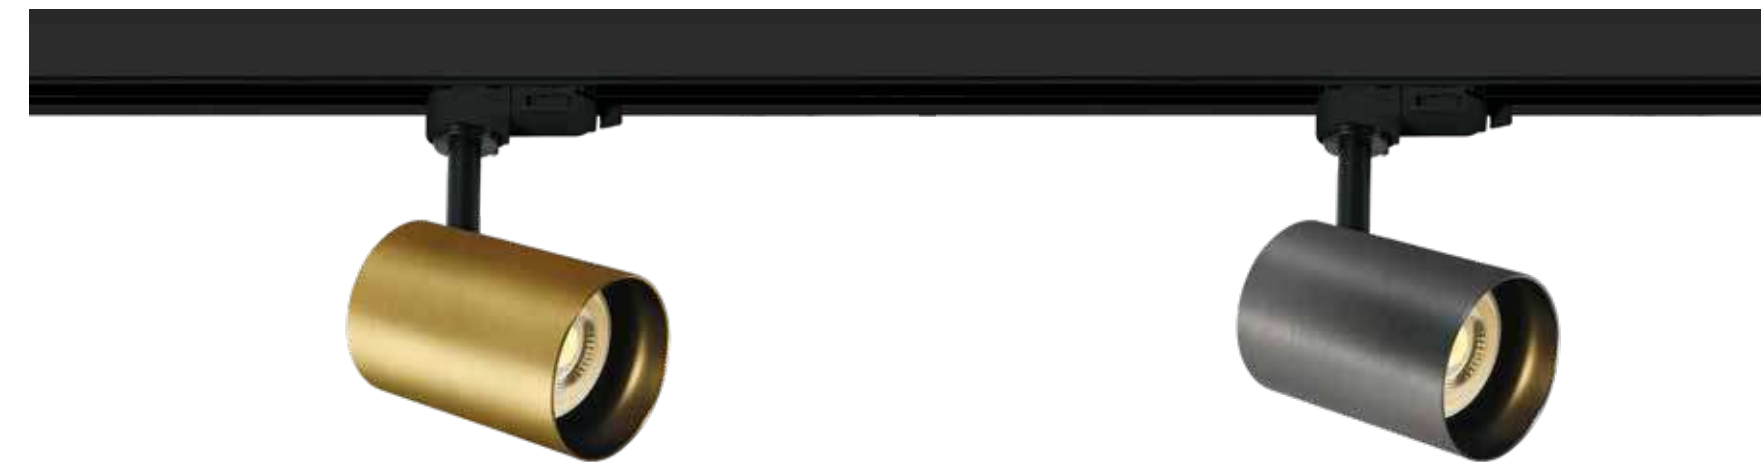

Bulb 1xGU10 Led
Power MAX 10W
Input 220-240V, 50/60Hz
Dimensions Ø: 6.8cm H: 10cm
Material Aluminium
Special Feature 3 Phase Track Light
Color Brushed Brass / **Code Z65105NT-BB**
Color Metal Grey / **Code Z65105NT-G**