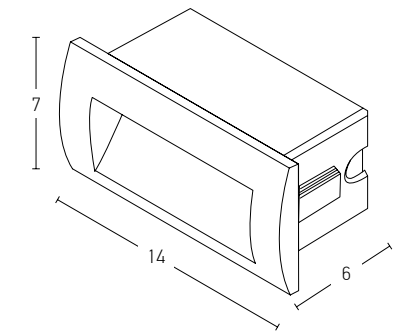

Power 3W
Input 220-240V, 50/60Hz
Color Temperature 3000K
Lumen 240Lm
Cri 80
IP 65
Dimensions L: 14cm W: 7cm H: 4.1cm
Recessed Mounting Box L: 12.5cm W: 6cm (Included)
Depth 6cm
Material Aluminium - PC Diffuser
Color Graphite / **Code E247-G**
Color Sandy White / **Code E247-W**