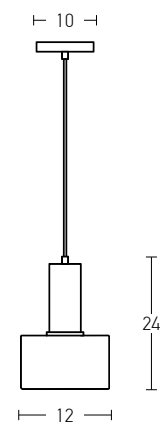

Indoor Lighting

Bulb 1xE27
Power MAX 40W
Input 220-240V, 50/60Hz
Dimensions Ø: 35cm H: 34cm
Base Ø: 10cm H: 2cm
Material Aluminium
Special Feature 150cm Cable Adjustable
Color Saumon Matt - White Matt / **Code 180050**

Bulb 1xE27
Power MAX 40W
Input 220-240V, 50/60Hz
Dimensions Ø: 23cm H: 25cm
Base Ø: 10cm H: 2cm
Material Aluminium
Special Feature 150cm Cable Adjustable
Color Black Matt - White Matt / **Code 180052**

Bulb 1xE27
Power MAX 40W
Input 220-240V, 50/60Hz
Dimensions Ø: 12cm H: 24cm
Base Ø: 10cm H: 2cm
Material Aluminium
Special Feature 150cm Cable Adjustable
Color Saumon Matt - Bronze / **Code 180051**