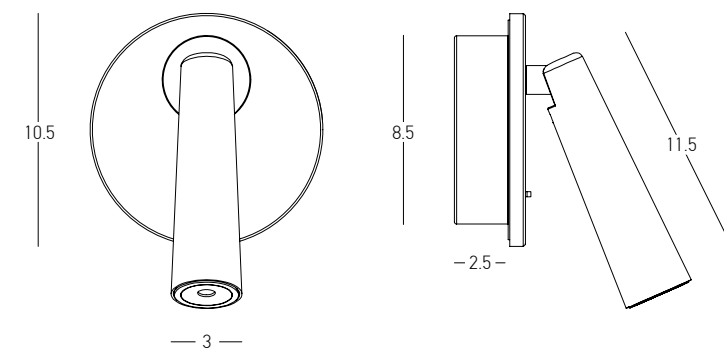

Power	3W
Input	220-240V, 50/60Hz
Color Temperature	3000K
Lumen	200Lm
Cri	80
Dimensions	Ø: 10.5cm L: 15.5cm
Depth	2.7cm
Non Dimmable	☒
Switch	On/Off
Material	Metal - Aluminium
Cutting Hole	Ø: 8.7cm
Special Feature	Stick Ø: 3cm L: 11.5cm
Color	Brushed Brass / Code H71