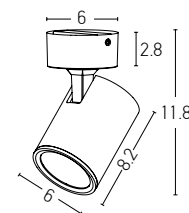

Bulb 3xGU10
Power MAX 35W
Input 220-240V, 50/60Hz
Dimensions L: 45cm W: 6cm H: 11.8cm
Base L: 45cm W: 6cm H: 3cm
Material Metal - Aluminium
Special Feature Cylinder Ø: 6cm L: 8.2cm
Color Black Matt - Brushed Brass / **Code S107**
Color Black Matt / **Code S106**

Bulb 1xGU10
Power MAX 35W
Input 220-240V, 50/60Hz
Dimensions Ø: 6cm H: 11.8cm
Base Ø: 6cm H: 2.8cm
Material Metal - Aluminium
Special Feature Cylinder Ø: 6cm L: 8.2cm
Color Black Matt - Brushed Brass / **Code S105**
Color Black Matt / **Code S104**