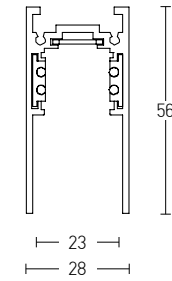

TRIMLESS Curved Track

Dimensions Ø: 900mm
L: 942.5mm
Material Aluminum
Color Sandy Black
Code 22098

SURFACE Curved Track

Dimensions Ø: 1200mm
L: 1252.5mm
Material Aluminum
Color Sandy Black
Code 22102