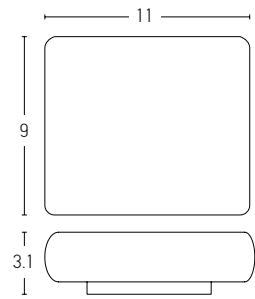

Power 2 x 3W
Input 220-240V, 50/60Hz
Color Temperature 3000K
Lumen 480Lm
Cri 80
IP 65
Dimensions L: 3.1cm W: 11cm H: 9cm
Material Aluminium - Tempered Glass
Special Feature Up - Down Light
Color Graphite / **Code E238**

Power 2 x 6W
Input 220-240V, 50/60Hz
Color Temperature 3000K
Lumen 960Lm
Cri 80
IP 65
Dimensions L: 3.1cm W: 17.5cm H: 9cm
Material Aluminium - Tempered Glass
Special Feature Up - Down Light
Color Graphite / **Code E239**

Power 2 x 10W
Input 220-240V, 50/60Hz
Color Temperature 3000K
Lumen 1600Lm
Cri 80
IP 65
Dimensions L: 3.1cm W: 30cm H: 9cm
Material Aluminium - Tempered Glass
Special Feature Up - Down Light
Color Graphite / **Code E240**