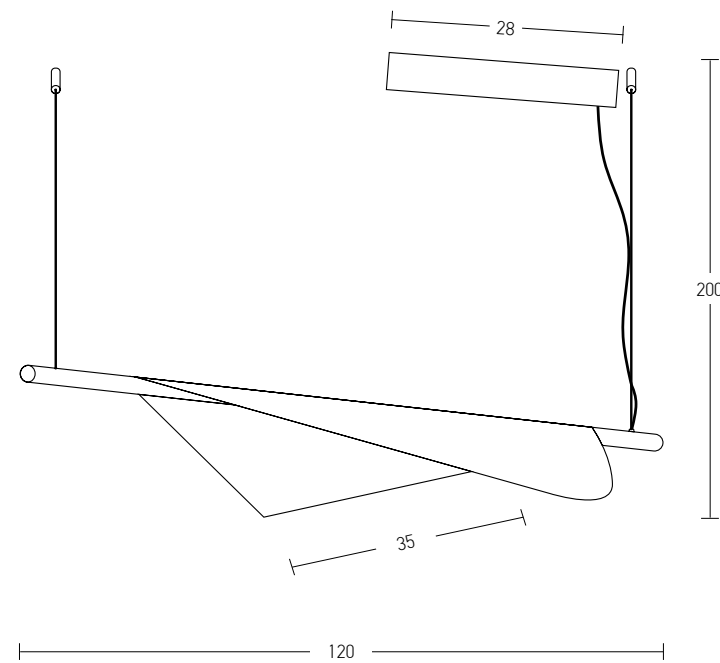

Power 18W
Input 220-240V, 50/60Hz
Color Temperature 3000K
Lumen 1620Lm
Cri 90
Dimensions L: 120cm W: 35cm H: 25cm
Base L: 28cm W: 5cm H: 7.8cm
Non Dimmable ☒
Material Metal - Aluminium - Diffuser
Special Feature 200cm Cable Adjustable
Profile Ø: 2.4cm
Color Sandy Black - Painted Bronze / **Code 22229**