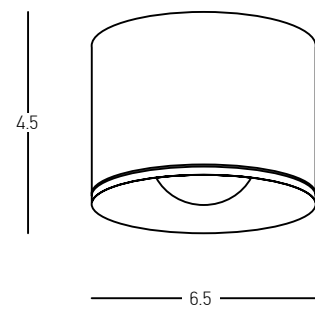

Power	8W
Input	220-240V, 50/60Hz
Color Temperature	3000K
Lumen	720Lm
Cri	80
IP	54
Dimensions	Ø: 6.5cm H: 4.5cm
Beam Angle	120°
Material	Aluminium
Color	Sandy Black / Code S133
Color	Sandy White / Code S134