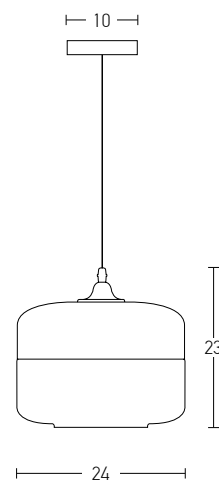

Bulb 1xE27
Power MAX 40W
Input 220-240V, 50/60Hz
Dimensions Ø: 24cm H: 23cm
Base Ø: 10cm H: 2cm
Material Glass
Special Feature 150cm Cable Adjustable
Color Black Matt - Champagne / **Code 1516**