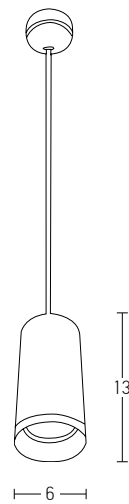

Bulb 1xGU10
Power MAX 40W
Dimensions Ø: 6cm H: 13cm
Base Ø: 6cm H: 3cm
Material Aluminium
Special Feature 200cm Cable Adjustable
Color Black Matt / **Code S063**

Power 9W
Input 220-240V, 50/60Hz
Color Temperature 3000K
Lumen 720Lm
Cri 90
Dimensions Ø: 6cm H: 13cm
Base Ø: 6cm H: 3cm
Beam Angle 15° / 24° / 40°
Material Aluminium
Special Feature 200cm Cable Adjustable
Included LED Driver

Color Black Matt / **Code S063-15**
Color Black Matt / **Code S063-24**
Color Black Matt / **Code S063-40**