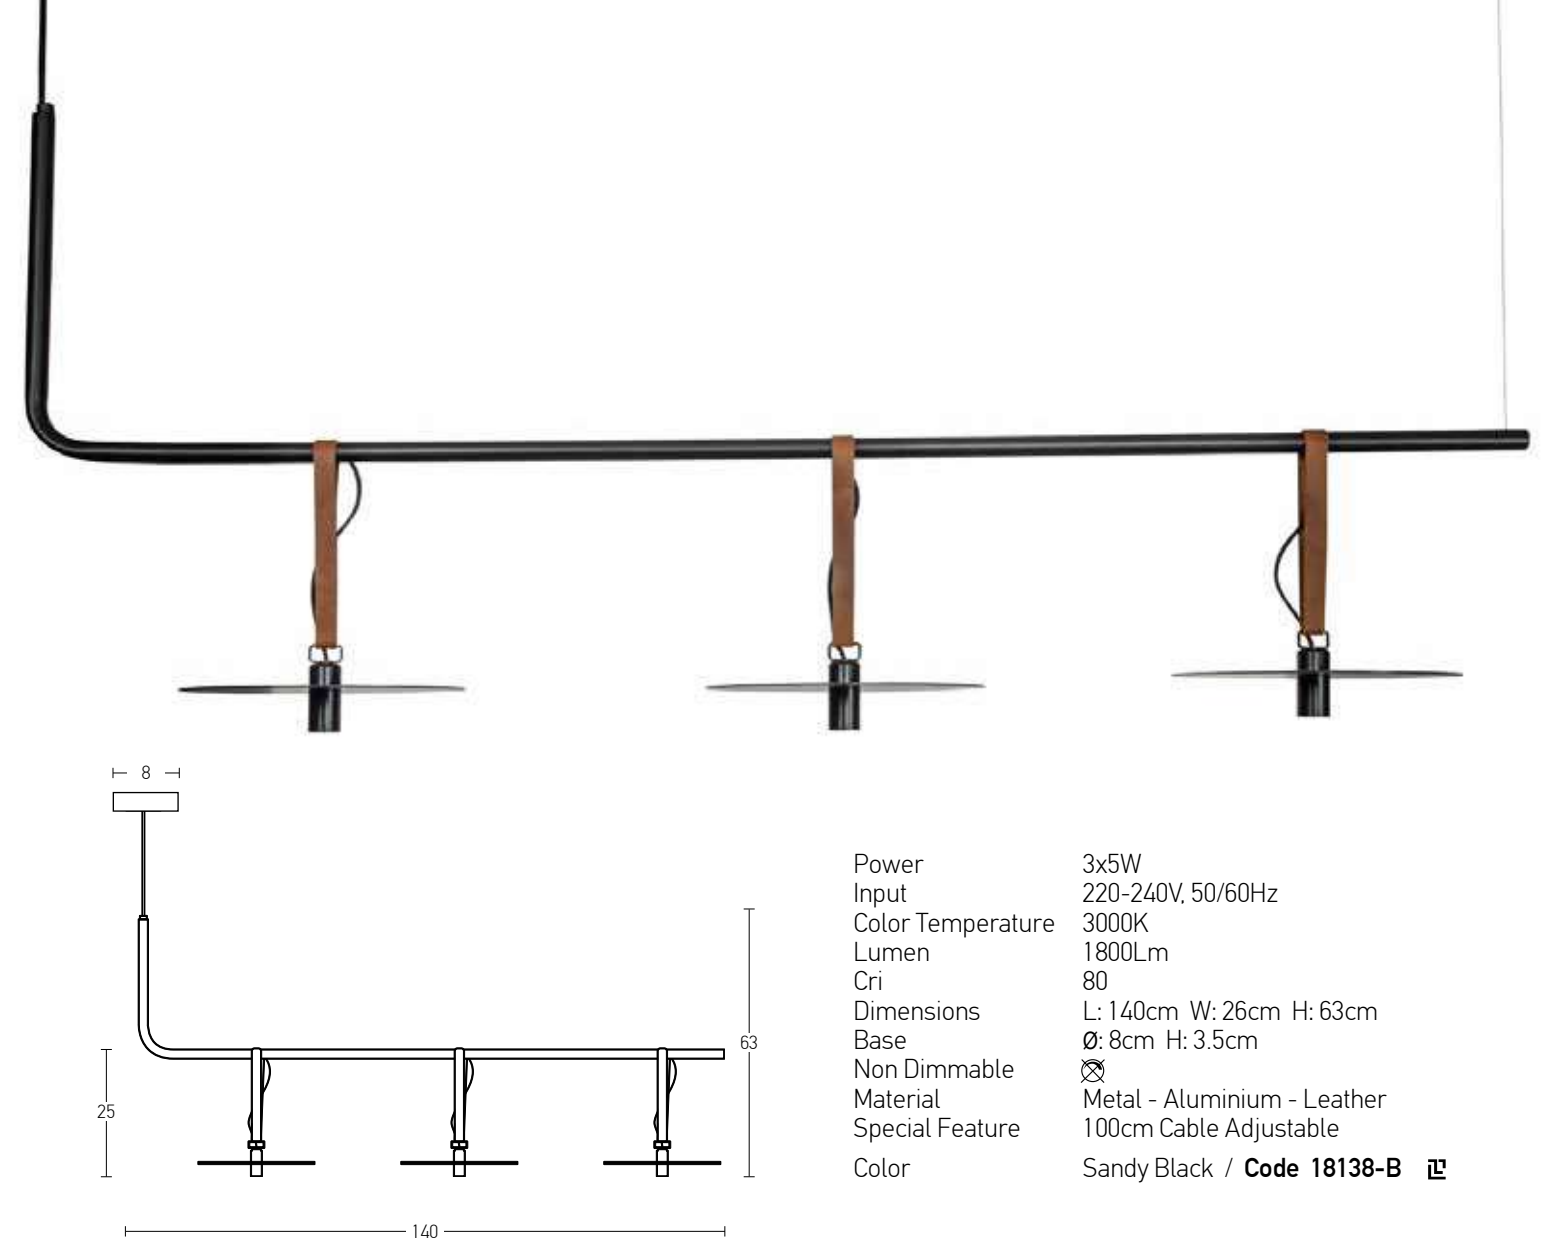

Power	7W
Input	220-240V, 50/60Hz
Color Temperature	3000K
Lumen	840Lm
Cri	80
Dimensions	Ø: 26cm H: 17cm
Base	Ø: 8cm H: 3.5cm
Non Dimmable	☒
Material	Metal - Aluminium
Special Feature	200cm Cable Adjustable
Color	Sandy Black / Code 18139-B Sandy White / Code 18139-W