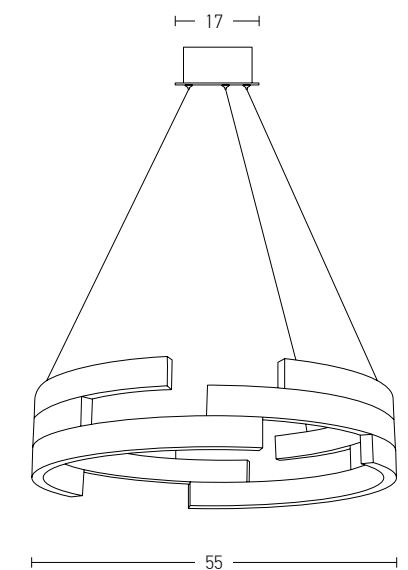

Power 90W
Input 220-240V, 50/60Hz
Color Temperature 3000K
Lumen 7200Lm
Cri 80
Dimensions Ø: 55cm H: 14cm
Base Ø: 17cm H: 6.5cm
Non Dimmable ☒
Material Aluminium - Acrylic
Special Feature 140cm Cable Adjustable
Color Brown - Wood / **Code 17002**