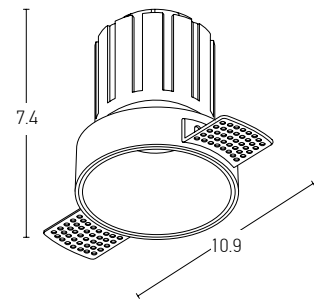

Power 6W
Input 220-240V, 50/60Hz
Color Temperature 3000K
Lumen 450Lm
Cri 90
Dimensions Ø: 6.2cm W: 10.9cm H: 7.4cm
Cutting Hole Ø: 6.2cm
Beam Angle 22°
Non Dimmable ☒
Material Aluminium
Depth Required 8cm
Driver Included (135mA)
Color Sandy White / **Code S095**