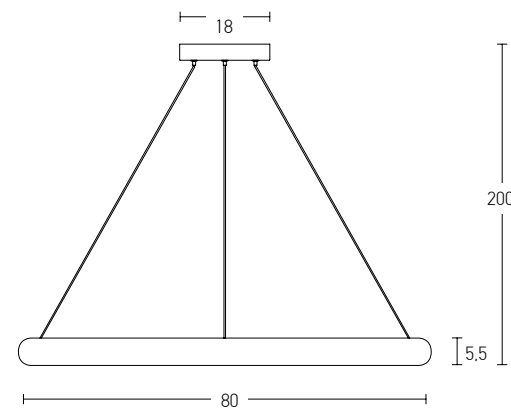

Power 60W
Input 220-240V, 50/60Hz
Color Temperature 3000K
Lumen 4800Lm
Cri 80
Dimensions Ø: 80cm H: 5.5cm
Base Ø: 18cm H: 3.5cm
Dimmable Triac ☐
Material Aluminium - Acrylic
Special Feature 200cm Cable Adjustable
Color Sandy Black / **Code 2060**
Color Sandy White / **Code 2061**
Color Brushed Gold Matt / **Code 2062**
Color Brushed Coffee / **Code 2063**