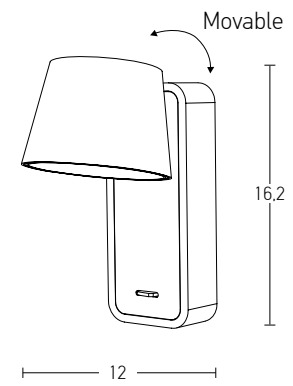

Power 7W
Input 220-240V, 50/60Hz
Color Temperature 3000K
Lumen 595Lm
Cri 80
Dimensions L: 12cm W: 6cm H: 16.2cm
Base L: 3cm W: 6cm H: 15cm
Non Dimmable ☒
Switch On/Off
Material Metal - Aluminium
Special Feature Shade Ø: 8.5cm H: 6.5cm
Movable Shade
Color Sandy White - Natural Wood / **Code H62**
Sandy Black - Brown Wood / **Code H61**