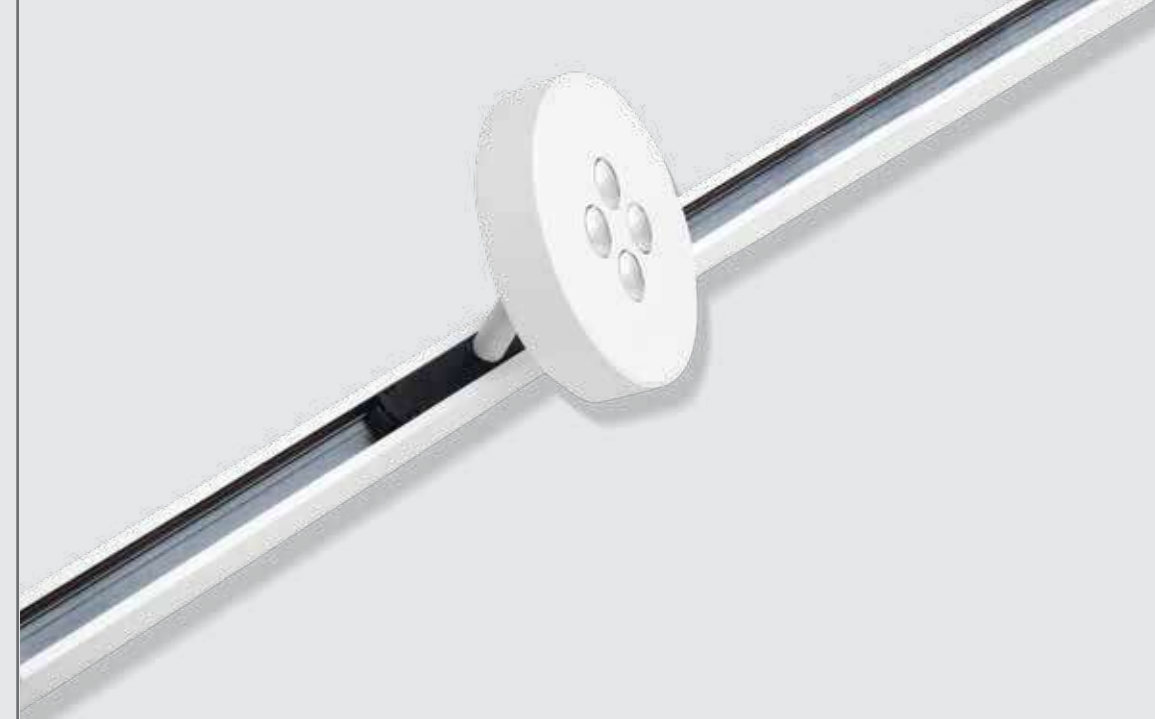

Our Suggestion

**4.8**  
 VOLT  
 MAGNETIC  
 SYSTEM

COLOR VARIETY UPON REQUEST

SMART CONTROLS

SAVING ENERGY

SLIM LUMINAIRES

CUSTOMIZE ARCHITECTURAL LIGHTING

EASY CHANGES