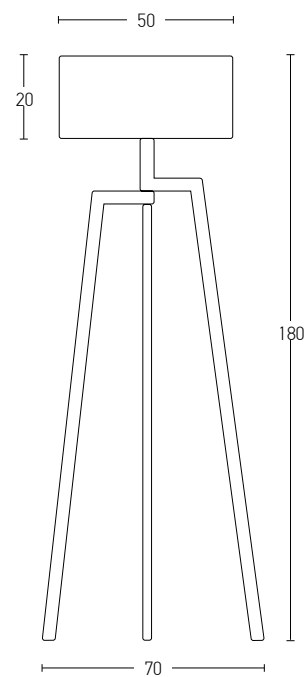

Bulb 1xE27
Power MAX 40W
Dimensions Ø: 70cm H: 180cm
Material Wood - Fabric Shade
Special Feature 130cm Cable Available
Shade Ø: 50cm H: 20cm
Color Natural Wood - Black Shade / **Code 1488**