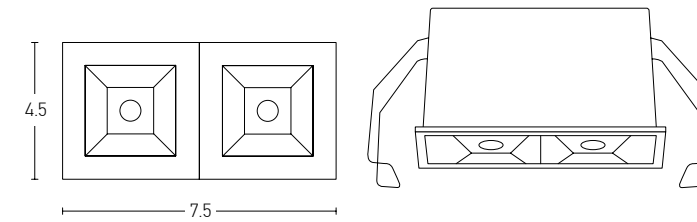

Power 5W
Input 220-240V, 50/60Hz
Color Temperature 3000K
Lumen 350Lm
Cri 89.6
Dimensions L: 7.5cm W: 4.5cm H: 5cm
Cutting Hole 6.5 x 3.5cm
Beam Angle 30°
Non Dimmable ☒
Material Aluminium
Depth Required 5.5cm
Driver Included (350mA)
Color Sandy White - Black / **Code S085**