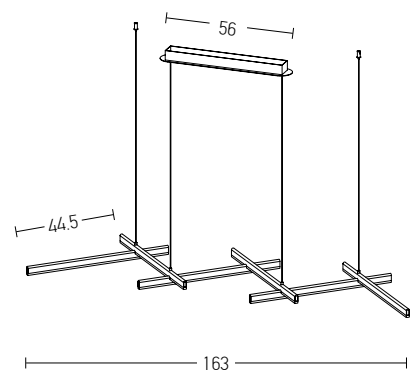

Power 48W
Input 220-240V, 50/60Hz
Color Temperature 3000K
Lumen 4800Lm
Cri 80
Dimensions Ø: 102cm H: 200cm
Base Ø: 22cm H: 4.1cm
Dimmable Triac ☐
Material Metal - Aluminium - Acrylic
Special Feature 200cm Cable Adjustable
Profile 1x3cm
Color Black Matt / **Code 1947**

Power 85W
Input 220-240V, 50/60Hz
Color Temperature 3000K
Lumen 8500Lm
Cri 80
Dimensions L: 163cm W: 44.5cm H: 200cm
Base L: 56cm W: 5cm H: 4cm
Dimmable Triac ☐
Material Metal - Aluminium - Acrylic
Special Feature 200cm Cable Adjustable
Profile 1x3cm
Color Black Matt / **Code 1948**