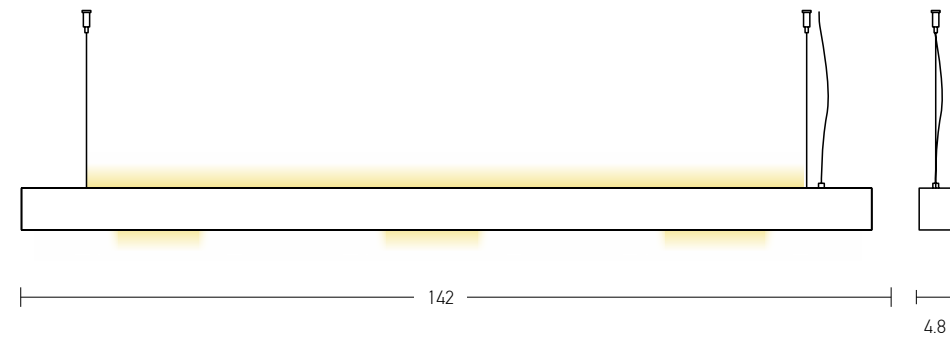

Power	18W + 36W
Input	220-240V, 50/60Hz
Color Temperature	3000K
Lumen	7560Lm
Cri	80
Dimensions	L: 142cm W: 4.8cm H:7.8cm
Base	Ø: 8cm H: 3.5cm
Non Dimmable	☒
Material	Aluminium
Special Feature	200cm Fabric Cable Adjustable Optional Dimming DALI Up & Down Light
Color	Painted Bronze - Painted Gold / Code 22208
Color	Corten - Sandy Black / Code 22209