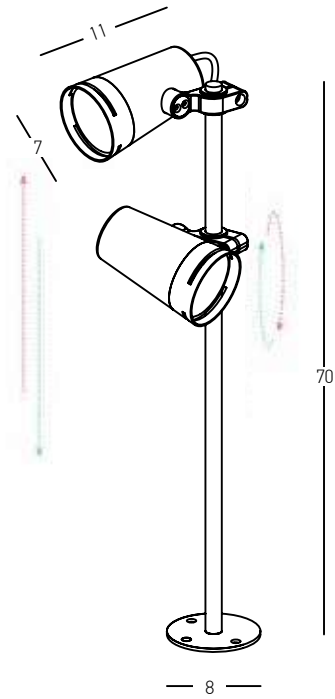

**Base for E281 - E282**  
 Dimensions Ø: 9.5cm H: 2cm  
 Material Aluminium  
 Color Graphite / **Code E282-SP**

Power 15W  
Input 220-240V, 50/60Hz  
Color Temperature 3000K  
Lumen 1550Lm  
Cri 80  
IP 65  
Dimensions L: 2.5cm W: 2.5cm H: 100cm  
Base Ø: 9.5cm H: 2cm  
Material Aluminum - Opal PC Diffuser  
Special Feature Spike & Base Included  
Profile 2.5 x 2.5cm  
Color Dark Brown / **Code E280**