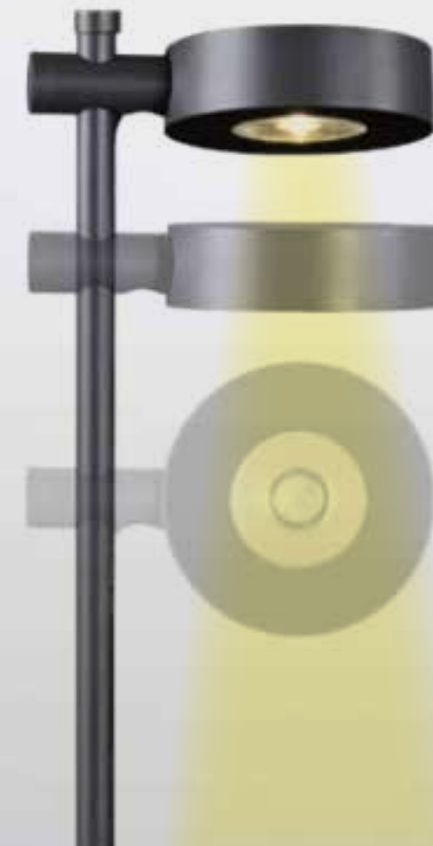

Power 5.5W
Input 220-240V, 50/60Hz
Color Temperature 3000K
Lumen 522Lm
Cri 97
IP 65
Dimensions L: 18cm W: 12cm H: 102cm
Base Ø: 10.5cm H: 1cm
Shade Dimensions Ø: 12cm H: 3.5cm
Beam Angle 36°
Material Aluminum - ABS
Special Feature Movable - Rotational
Spike & Base Included

Color Graphite / **Code E292**