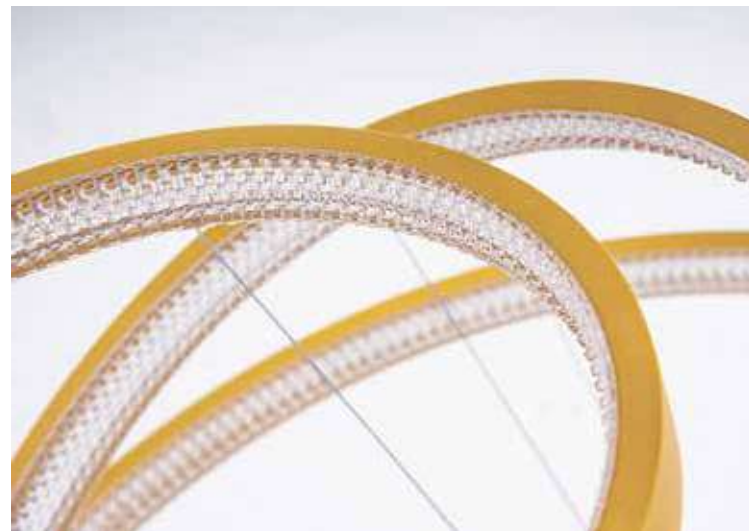

Power 112W
Input 220-240V, 50/60Hz
Color Temperature 3000K
Lumen 8960Lm
Cri 80
Dimensions $\varnothing$: 40cm / $\varnothing$: 60cm / $\varnothing$: 80cm H: 4cm
Base $\varnothing$: 29cm H: 4.5cm
Dimmable Triac ☐
Material Aluminium - Acrylic
Special Feature 200cm Cable Adjustable
Profile 4x2cm
Color Brushed Gold Matt / **Code 2009**