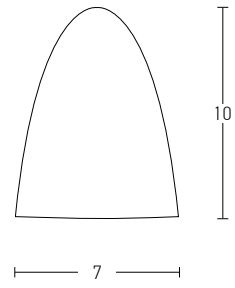

Indoor Led Lighting

Power 6x7W
Input 220-240V, 50/60Hz
Color Temperature 3200K
Lumen 4620Lm
Cri 80
Dimensions Ø: 7cm H: 10cm
Base Ø: 14cm H: 4.5cm
Non Dimmable ☒
Material Metal - Aluminium
Special Feature Average Height 150cm
Color Black Matt - Gold / **Code 18151**