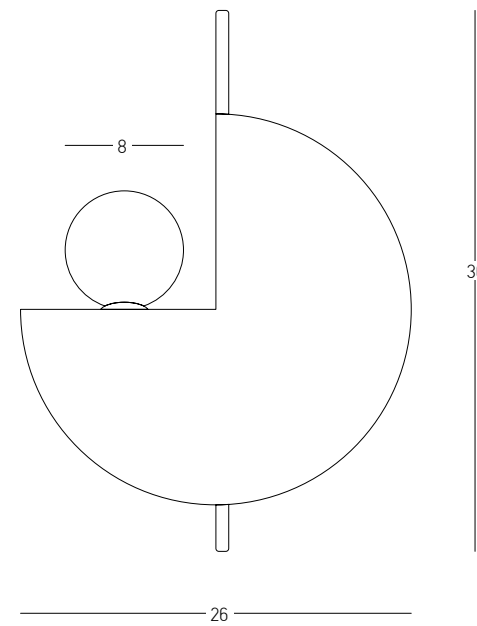

Bulb 1xG9 Led
Power MAX 7W
Input 220-240V, 50/60Hz
Dimensions L: 8cm W: 26cm H: 36cm
Material Metal - Opal Glass
Special Feature Opal Glass Ø: 8cm
Color Sandy Olive Green - Painted Gold / **Code 22203**
Color Terracotta - Painted Gold / **Code 22204**
Color Elephant Grey - Sandy Black / **Code 22205**