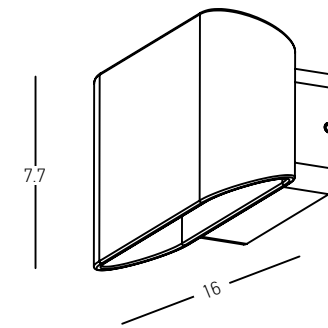

Power 15W
Input 220-240V, 50/60Hz
Color Temperature 3000K
Lumen 800Lm
Cri 80
IP 54
Dimensions L: 5cm W: 18cm H: 11cm
Beam Angle 30°
Material Aluminium - Tempered Glass - PC Diffuser
Special Feature Up - Down Light
12xSMD Led
Color Graphite / **Code E272**

Power 11W
Input 220-240V, 50/60Hz
Color Temperature 3000K
Lumen 900Lm
Cri 80
IP 54
Dimensions L: 10cm W: 16cm H: 7.7cm
Material Aluminium - PC Diffuser
Special Feature Up - Down Light
Color Graphite / **Code E274**

Bulb 1xE27
Power MAX 20W
Input 220-240V, 50/60Hz
IP 54
Dimensions L: 9cm W: 20cm H: 10cm
Material Aluminium - PC Diffuser
Color Dark Brown / **Code E275**