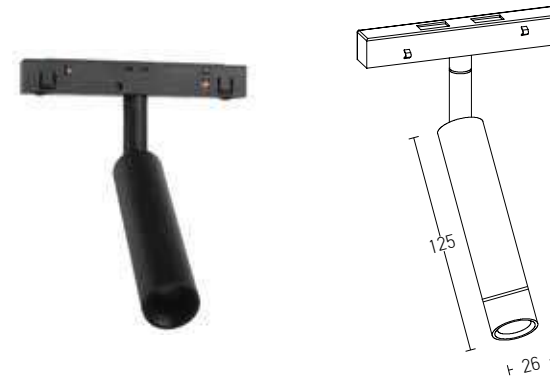

Power 5W
Input 48V
Color Temperature 3000K
Lumen 550Lm
Cri 80
Dimensions Ø: 26mm H: 125mm
Beam Angle 24°
DALI Dimmable ☐
Material Aluminium
Color Sandy Black / **Code 2094**
CREE ⇄