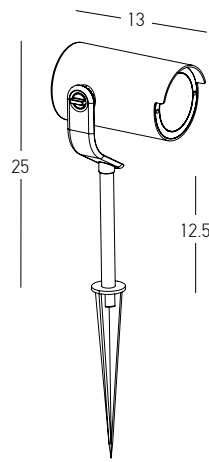

Bulb 1xGU10
Power MAX 20W
Input 220-240V, 50/60Hz
IP 65
Dimensions Ø: 7.5cm L: 13cm H: 25cm
Base Ø: 6cm H: 0.5cm
Material Aluminum - Tempered Glass
Special Feature Spike & Base Included
Waterproof Connector Included

Color Dark Brown / **Code E284**