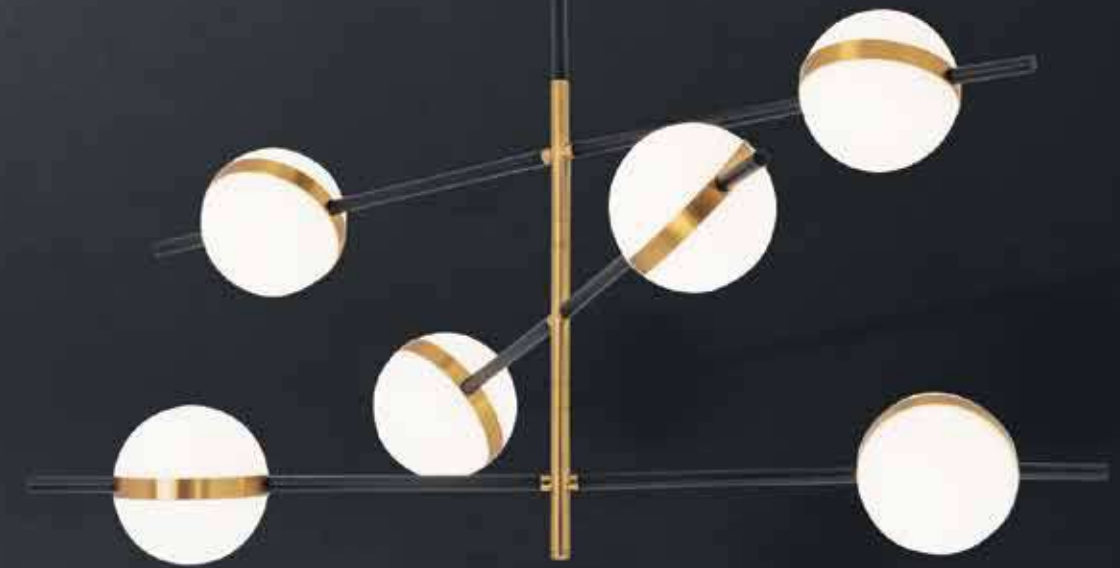

Power	45W
Input	220-240V, 50/60Hz
Color Temperature	3000K
Lumen	3600Lm
Cri	80
Dimensions	Ø: 85cm H: 62cm
Base	Ø: 18.5cm H: 3.5cm
Non Dimmable	☒
Material	Metal - Aluminium - Acrylic
Special Feature	Movable Opal Balls Ø: 12.5cm
Color	Black Matt - Gold Matt / Code 2002