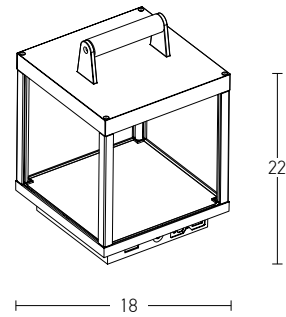

Color Black Matt / **Code E289**  
 Color White Matt / **Code E290**  
 Color Gold Matt / **Code E291**

Power	2W
Input	220-240V, 50/60Hz
Color Temperature	3000K
Lumen	70Lm
Cri	80
IP	54
Dimensions	Ø: 10.5cm H: 38cm
3 Steps Dimming	10%, 50%, 100%
Material	Aluminum - PC Difusser
Special Feature	Shade Ø: 11cm H: 11cm Portable Table Lamp USB Cable & Adaptor Included
Color	Sandy White / <b>Code E193</b>
Color	Sandy Black / <b>Code E194</b>