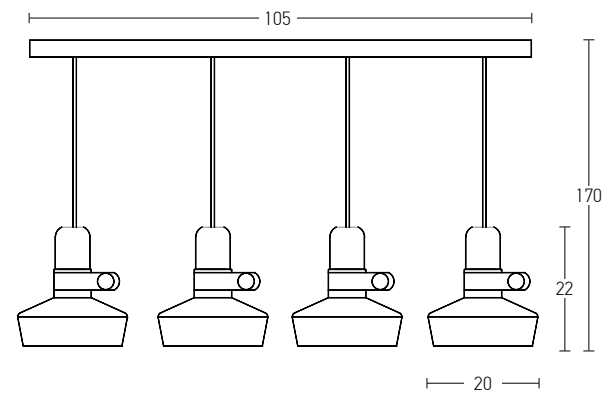

Bulb 4xE27
Power MAX 40W
Input 220-240V, 50/60Hz
Dimensions Ø: 20cm L: 105cm H: 170cm
Base L: 105cm W: 6.5cm H: 2.7cm
Material Metal - Leather - Wood
Special Feature 150cm Cable Adjustable
Color Black Matt / **Code 1993-B**
Color White Matt / **Code 1993-W**