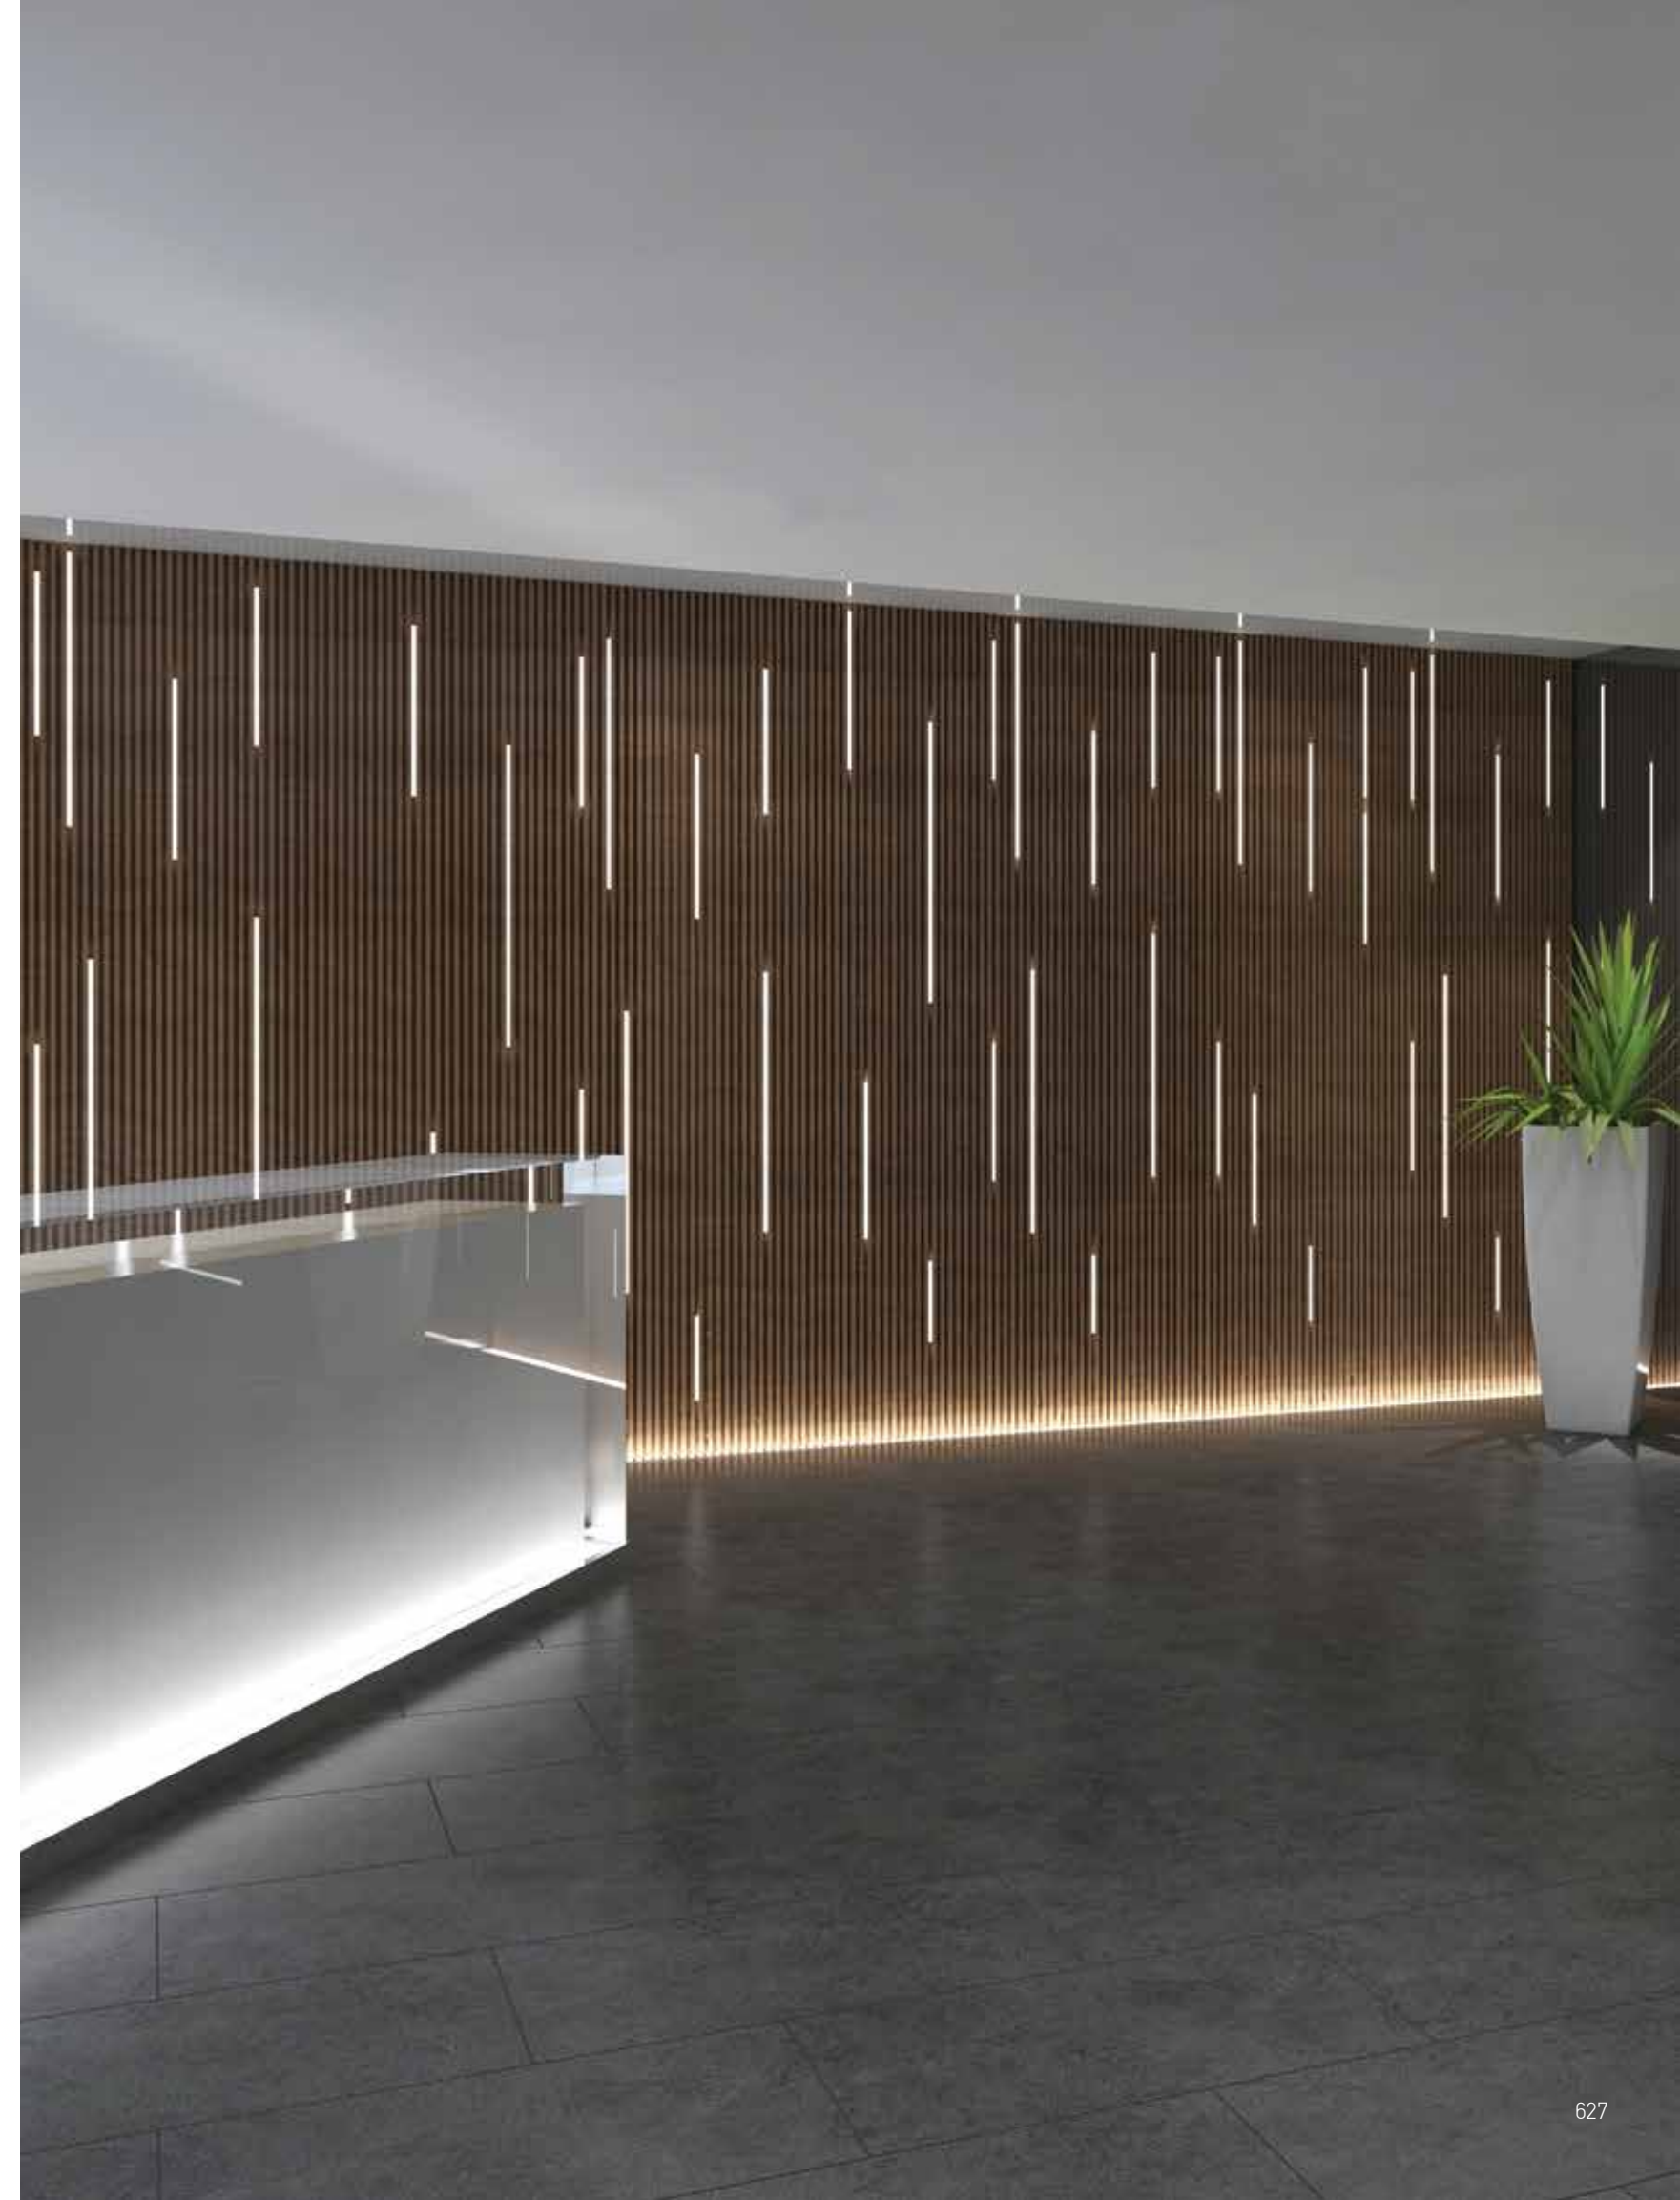

Guide to Create your Code by Choosing : 34 - Length - Driver - Kelvin - Set - Body Color

LED circle luminaire, made of a curved extruded aluminium, power-coated with fine sandy finish. Designed for ceiling/pendant mounting, providing direct light emission through satined polycarbonate for an almost homogeneous emission of light. Luminaire equipped with the latest generation of well known LED boards. Driver ON/OFF