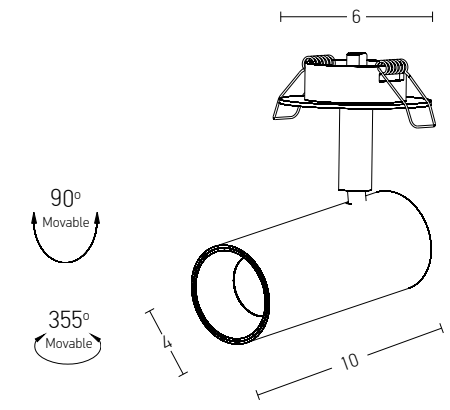

Power 1x7W COB LED
Input 20V / 350mA
Color Temperature 2700K
Lumen 630Lm
Cri 80
Dimensions Ø: 5.8cm H: 7.3cm
Beam Angle 15°
Cutting Hole Ø: 5cm
Material Aluminium
Suggested Driver LSCW350P for 1 Fixture
Special Feature Movable
Color Sandy White / **Code 180009**

Power 1x7W COB LED
Input 20V / 350mA
Color Temperature 3000K
Lumen 800Lm
Cri 80
Dimensions Ø: 4cm H: 10cm
Beam Angle 36°
Cutting Hole Ø: 4.5cm
Base Ø: 6cm
Material Aluminium
Suggested Driver LSCW350P for 1 Fixture
Special Feature Movable
Color Sandy White / **Code 180015**
Color Sandy Black / **Code 180017**