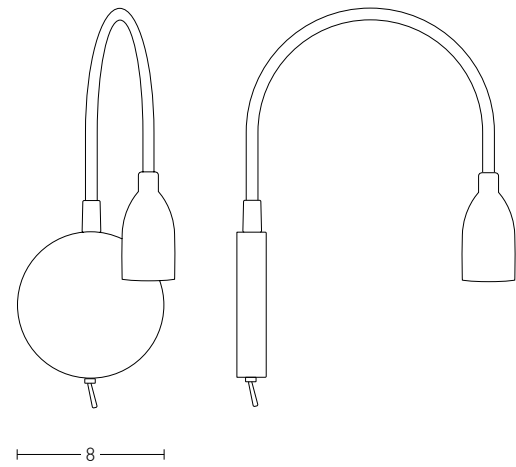

Power 3W
Input 220-240V, 50/60Hz
Color Temperature 3000K
Lumen 240Lm
Cri 80
Base Ø: 8cm L: 3cm
Non Dimmable ☒
Switch On/Off
Material Metal - Aluminium
Special Feature Flex 20cm
Color Chrome / **Code H30**