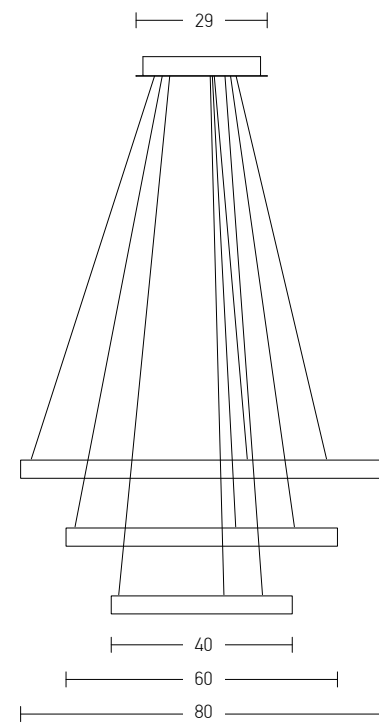

Power 112W
Input 220-240V, 50/60Hz
Color Temperature 3000K
Lumen 8960Lm
Cri 80
Dimensions $\varnothing$: 40cm / $\varnothing$: 60cm / $\varnothing$: 80cm H: 4cm
Base $\varnothing$: 29cm H: 4.5cm
Dimmable Triac ☐
Material Aluminium - Acrylic
Special Feature 200cm Cable Adjustable
Profile 4x2cm
Color Brushed Gold Matt / **Code 2009**