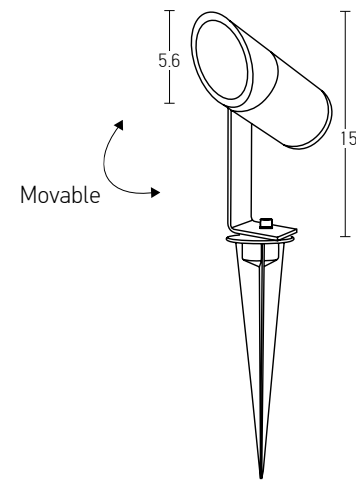

Power 7W
Input 220-240V, 50/60Hz
Color Temperature 3000K
Lumen 630Lm
Cri 80
IP 65
Dimensions Ø: 5.6cm H: 15cm
Optic 36°
Material Aluminium - Tempered Glass
Special Feature Movable
Spike Included

Color Graphite / **Code E152**