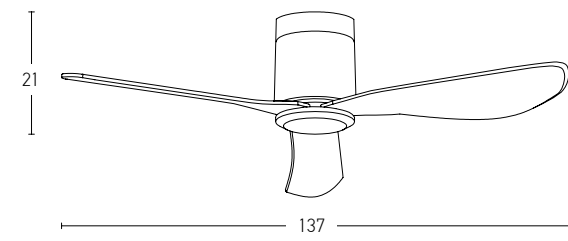

Led Light Source	Without Light
Input	220-240V, 50/60Hz
dB	20
Dimensions	54" Ø: 137cm H: 21cm
Air Flow	195m <sup>3</sup> min
Night Mode	Time Setting 1h / 2h / 4h / 8h
Material	Metal - ABS
Special Feature	TUYA WiFi Remote Control Summer & Winter Function
Motor Feature	DC Motor 40W 5 Speeds
Color	Black Matt / Code 20257