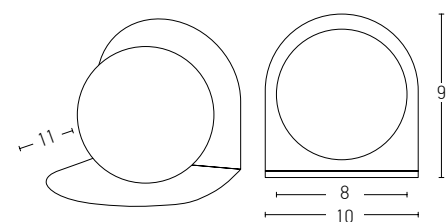

Bulb 1xG9 Led
Power MAX 7W
Input 220-240V, 50/60Hz
Dimensions L: 16cm W: 25cm H: 22cm
Material Metal - Opal Glass
Special Feature Opal Glass Ø: 12cm
Color Black Matt / **Code 20348-L**

Bulb 1xG9 Led
Power MAX 7W
Input 220-240V, 50/60Hz
Dimensions L: 10.5cm W: 16cm H: 14.5cm
Material Metal - Opal Glass
Special Feature Opal Glass Ø: 8cm
Color Black Matt / **Code 20348-S**

Bulb 1xG9 Led
Power MAX 7W
Input 220-240V, 50/60Hz
Dimensions L: 16cm W: 14cm H: 13cm
Material Metal - Opal Glass
Special Feature Opal Glass Ø: 12cm
Color Black Matt / **Code 20344-L**

Bulb 1xG9 Led
Power MAX 7W
Input 220-240V, 50/60Hz
Dimensions L: 11cm W: 10cm H: 9cm
Material Metal - Opal Glass
Special Feature Opal Glass Ø: 8cm
Color Black Matt / **Code 20344-S**