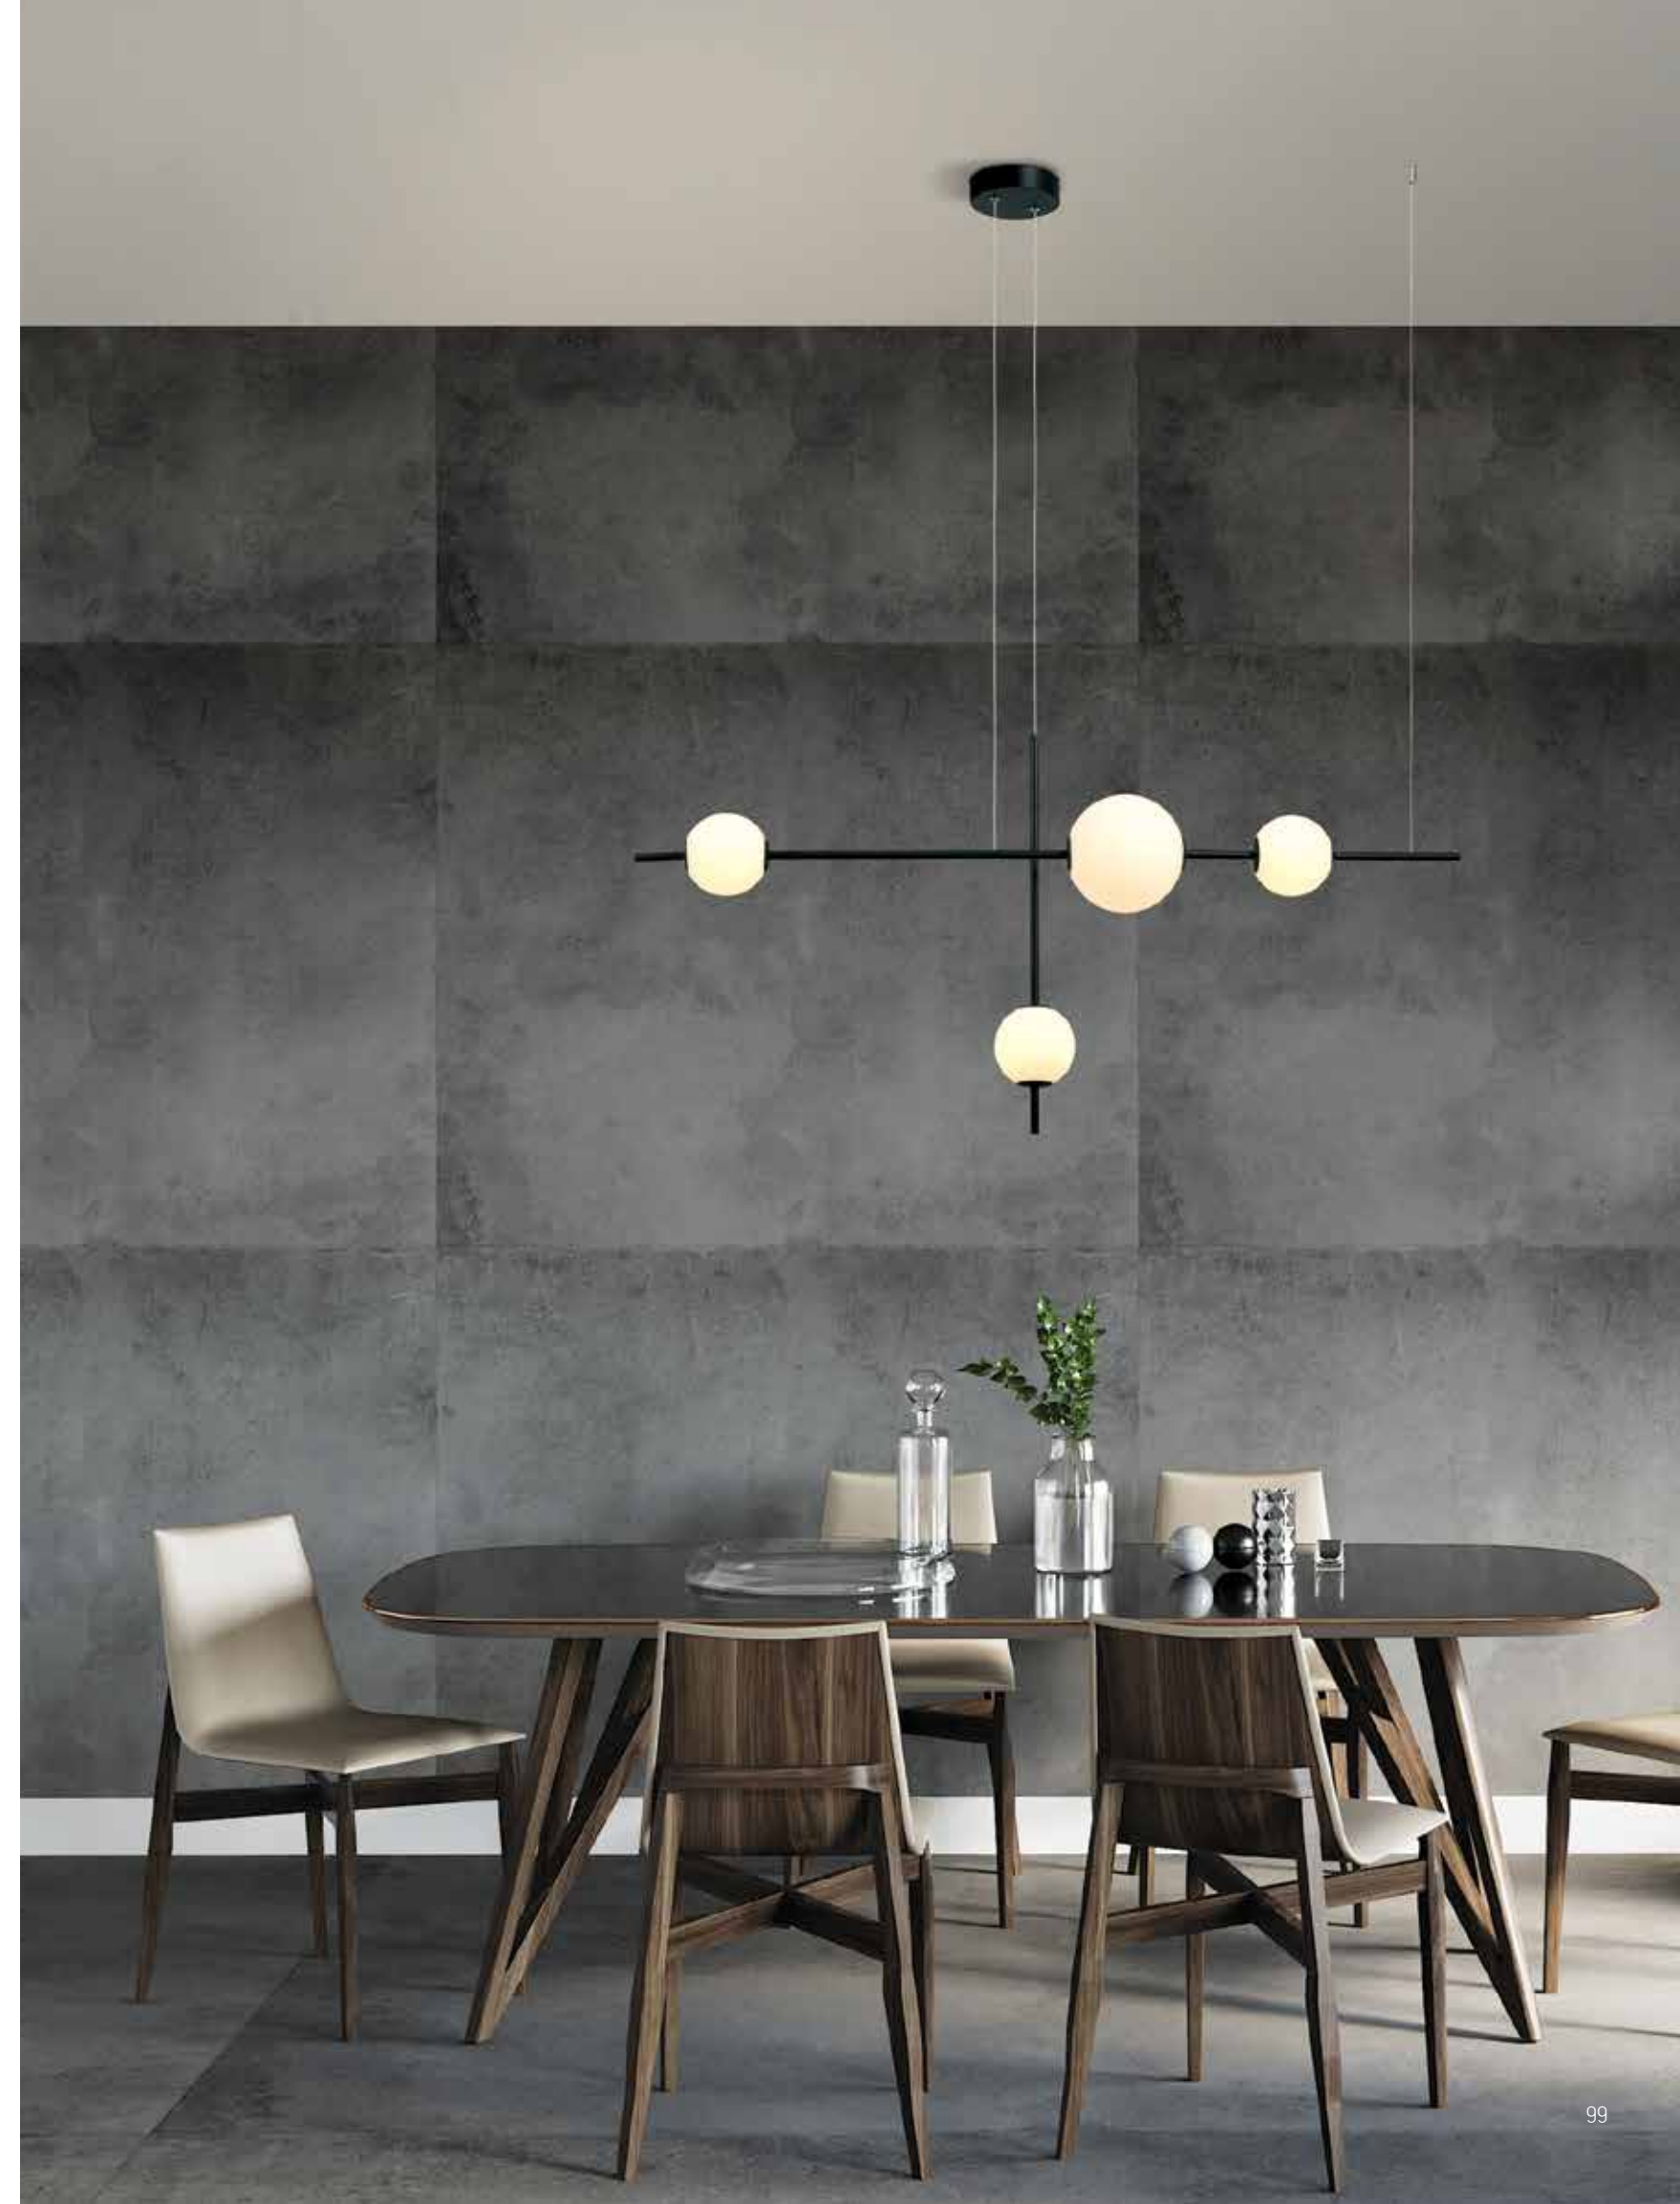

Power 18W
Input 220-240V, 50/60Hz
Color Temperature 3000K
Lumen 1440Lm
Cri 80
Dimensions L: 110cm W: 16cm H: 55cm
Base Ø: 13cm H: 3.2cm
Dimmable ☉
Material Metal - Opal Glass
Special Feature Step Dimming 10%-40%-100%
Glass Ø: 16cm | Ø: 11cm
Color Black Matt / **Code 20131**

Power 12W
Input 220-240V, 50/60Hz
Color Temperature 3000K
Lumen 960Lm
Cri 80
Dimensions Ø: 16cm H: 78cm
Non Dimmable ☒
Material Metal - Opal Glass
Special Feature 140cm Cable Adjustable
Glass Ø: 16cm | Ø: 11cm
Color Black Matt / **Code 20132**