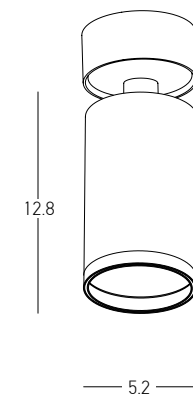

Bulb 1xGU10
Power MAX 40W
Input 220-240V, 50/60Hz
Dimensions Ø: 5.2cm H: 12.8cm
Spot Ø: 5.2cm H: 9.3cm
Base Ø: 5.2cm H: 3cm
Material Aluminum
Special Feature Included LED Driver
Color White Sandy / **Code S123**
Color Black Sandy / **Code S124**