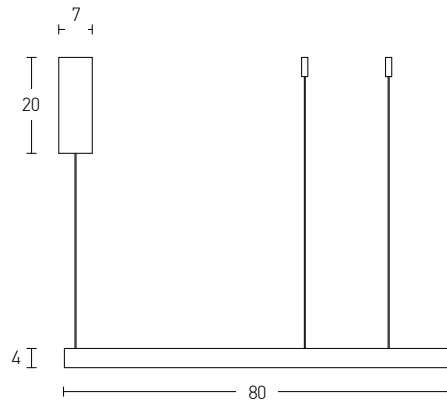

Power 50W
Input 220-240V, 50/60Hz
Color Temperature 3000K
Lumen 4000Lm
Cri 80
Dimensions Ø: 80cm H: 4cm
Base Ø: 7cm H: 20cm
Dimmable Triac ☐
Material Aluminium - Acrylic
Special Feature 210cm Cable Adjustable
Profile 4x2cm
Color Brushed Gold Matt / **Code 2007**