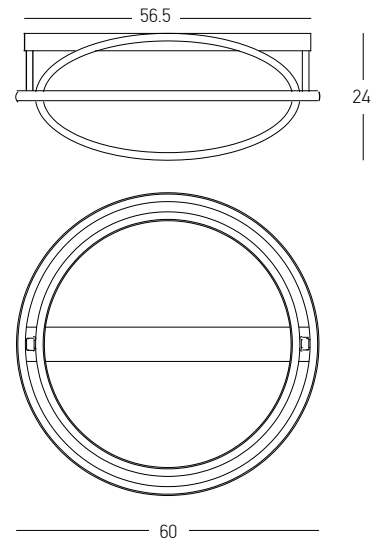

Indoor Led Lighting

Power 56W
Input 220-240V, 50/60Hz
Color Temperature 3000K
Lumen 6000Lm
Cri 80
Dimensions Ø: 60cm H: 14-24cm
Base L: 56,5cm W: 7cm H: 3.5cm
Dimmable Triac ☐
Material Metal - Aluminium - Silicon
Special Feature Profile 2x2cm
Movable

Color Black Matt / **Code 22016**
Color Gold Matt / **Code 22018**