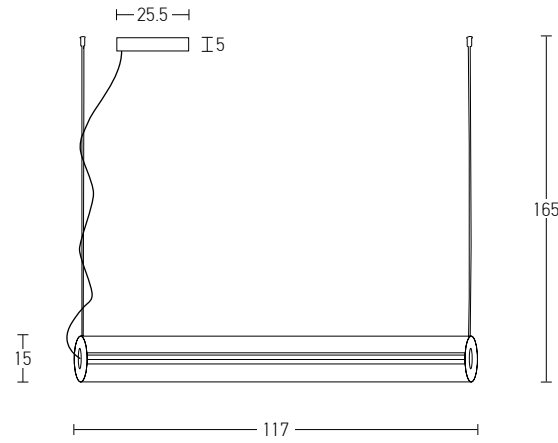

Indoor Led Lighting

Power 35W
Input 220-240V, 50/60Hz
Color Temperature 3000K
Lumen 2900Lm
Cri 80
Dimensions Ø: 15cm W: 117cm H: 165cm
Base L: 25.5cm W: 5cm H: 5cm
Non Dimmable ☒
Material Aluminium - Clear Plexiglass
Special Feature 150cm Cable Adjustable
Color Black Matt / **Code 19112**