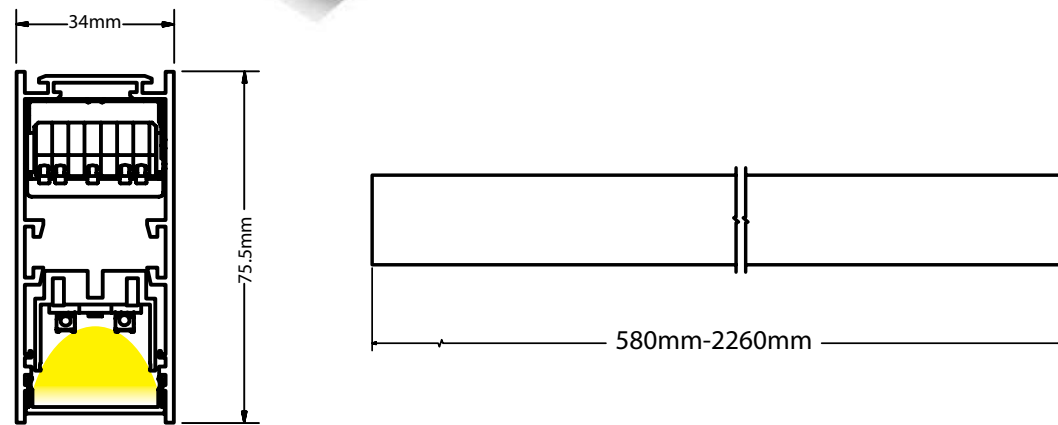

Fill in your code using the following items from the table.

Ceiling Profile					
Code	Length	Driver	Kelvin	Set	Body Color
31	58 = 58cm	O = ON/OFF	3 = 3000K	E = HE	W = Sandy White
31	86 = 86cm	D = Dali	4 = 4000K	O = HO	B = Sandy Black
31	114 = 114cm				
31	142 = 142cm				
31	170 = 170cm				
31	198 = 198cm				
31	226 = 226cm				

Guide to Create your Code by Choosing : 31 - Length - Driver - Kelvin - Set - Body Color

Fill in your code using the following items from the table.

Pendant Profile					
Code	Length	Driver	Kelvin	Set	Body Color
32	58 = 58cm	O = ON/OFF	3 = 3000K	E = HE	W = Sandy White
32	86 = 86cm	D = Dali	4 = 4000K	O = HO	B = Sandy Black
32	114 = 114cm				
32	142 = 142cm				
32	170 = 170cm				
32	198 = 198cm				
32	226 = 226cm				

Guide to Create your Code by Choosing : 32 - Length - Driver - Kelvin - Set - Body Color