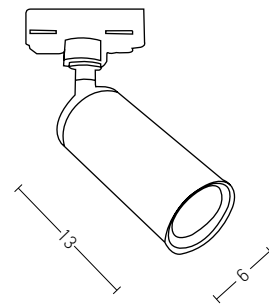

Bulb 1xGU10
Power MAX 35W
Dimensions Ø: 6cm H: 13cm
Material Aluminium
Special Feature 3 Phase Track Light
Color Black Matt / **Code S062**

Power 9W
Input 220-240V, 50/60Hz
Color Temperature 3000K
Lumen 1000Lm
Cri 90
Dimensions Ø: 6cm H: 13cm
Beam Angle 15° / 24° / 40°
Material Aluminium
Special Feature 3 Phase Track Light
Included LED Driver

Color Black Matt / **Code S062-15**
Color Black Matt / **Code S062-24**
Color Black Matt / **Code S062-40**

OSRAM