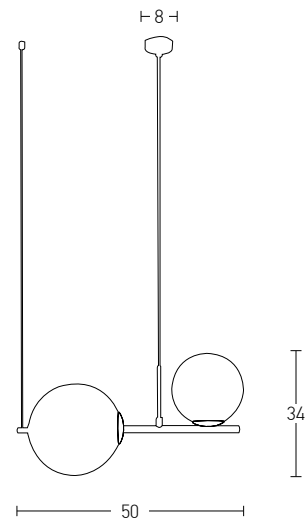

Bulb 2xE27
Power MAX 15W
Input 220-240V, 50/60Hz
Dimensions L: 50cm W: 25cm H: 34cm
Base Ø: 8cm H: 3cm
Material Metal - Opal Glass
Special Feature 200cm Fabric Cable Adjustable
Opal Glass Ø: 25cm / Ø: 15cm
Color Gold Matt / **Code 1997**