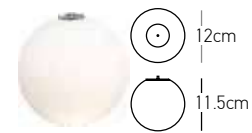

Modularization... Design your Own Lighting

Multiple and free combinations. Elegance, more concise or luxurious. Easy combination without redundancy.

Model Finishing

Terminal Diffuser
6V | 5W | 350Lm
3000K | CRi 90 | IP44
Dimmable Triac
Metal - Opal Glass

Black Matt
Code 22231-B

White Matt
Code 22231-W

Gold Matt
Code 22231-G

Intermediate Diffuser
6V | 5W | 350Lm
3000K | CRi 90 | IP44
Dimmable Triac
Metal - Opal Glass

Black Matt
Code 22232-B

White Matt
Code 22232-W

Gold Matt
Code 22232-G

Intermediate Diffuser
16V | 7W | 750Lm
3000K | CRi 90 | IP44
Dimmable Triac
Metal - Opal Glass

Black Matt
Code 22233-B

White Matt
Code 22233-W

Gold Matt
Code 22233-G

Surface Base Driver
Power
Input
Dimensions
Base
Material
Color
Color
Color

MAX 30W
220-240V, 50/60Hz
Ø: 14cm H: 205cm
Ø: 14cm H: 4.5cm
Metal
Black Matt / **Code 22230-B**
White Matt / **Code 22230-W**
Gold Matt / **Code 22230-G**

Combination for Reference (MAX 30W)