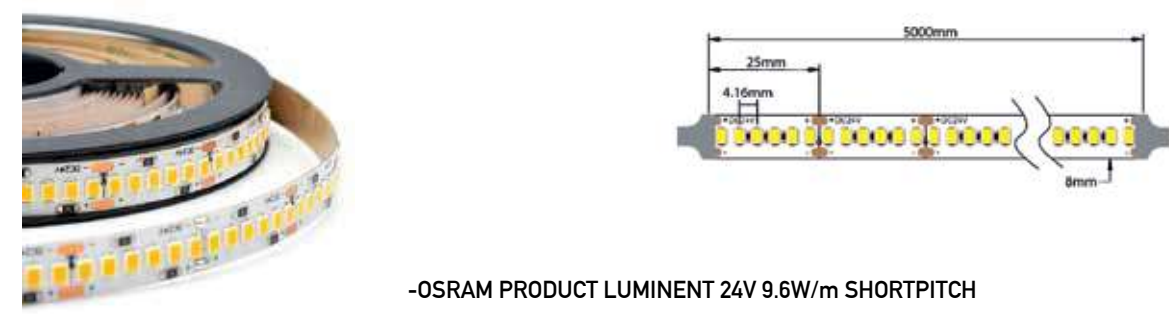

-OSRAM PRODUCT LUMINENT 24V 9.6W/m SHORTPITCH

OSRAM

Code	IP	Kelvin	CRI	Watt	Lm/m
4055462217431	20	3000	85	9.6W/m	1000
4055462217455	20	4000	85	9.6W/m	1000

Lumen Efficiency	105Lm/W	5 YEARS GUARANTEE
SDCM	3	
Ra	85	
LEDs/m	240	
Voltage	DC24V	
Width	8mm	
Unit cut	25mm	
Life Span	25000H	
Waterproof Rate	IP20	

Dimming Options

1. DALI Dimming : Dali Driver 24V + Switch DALI MCU . Suitable with Drivers to Page : 701
2. BLUETOOTH Dimming : Element Driver 24V+OT BLE (CASAMBI App) . Suitable with Drivers to Page : 700
3. PHASECUT Dimming : Suitable with PhaseCut Drivers to Page : 701
4. 1-10 Dimming : 1-10 Driver 24V . Suitable with 1-10V Drivers to Page : 701
5. PUSH BUTTON Dimming : Dali Driver 24V to Page : 701