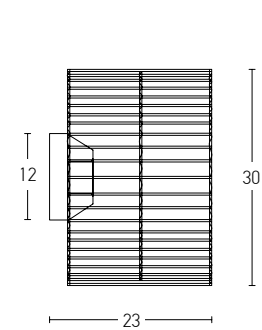

Bulb
Power
Input
Dimensions
Base
Material
Color

1xE27
MAX 40W
220-240V, 50/60Hz
Ø: 30cm L: 23cm
Ø: 12cm H: 3cm
Metal - Rattan
Black / **Code 20240**