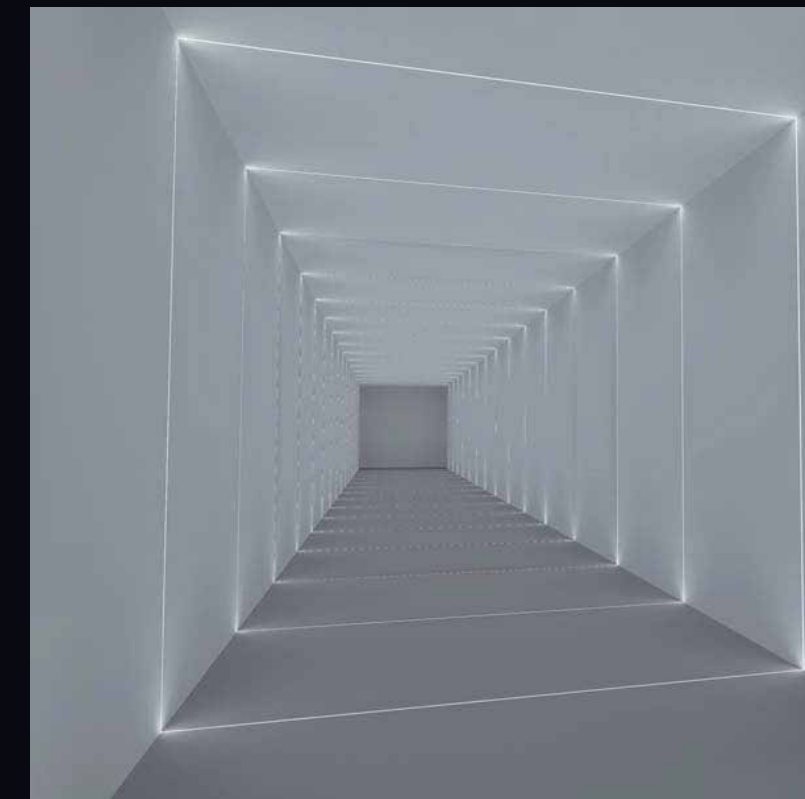

One shop, One light...

There are many lighting types in retail lighting design, such as general lighting, accent lighting, and task lighting. Is it possible to use one light fixture to solve all the lighting requirements?

Yes, it is MAGNETIC MINITRACK SYSTEM.

The light designer could use it in various possibilities.