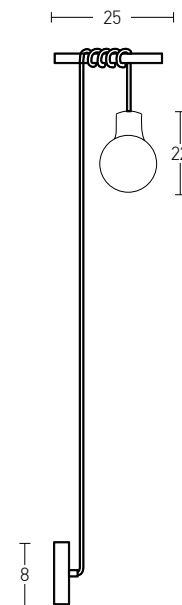

Bulb 1xG9 Led
Power MAX 9W
Input 220-240V, 50/60Hz
Dimensions Ø: 12cm H: 22cm L: 25cm
Base Ø: 8cm H: 3.5cm
Material Metal - Opal Glass
Special Feature 200cm Fabric Cable Adjustable
Opal Glass Ø: 12cm
Color Black Matt - Painted Gold / **Code 22219**