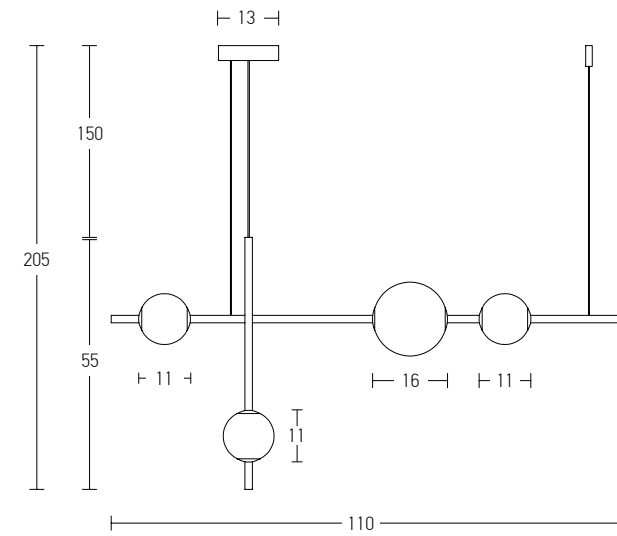

Power 18W
Input 220-240V, 50/60Hz
Color Temperature 3000K
Lumen 1440Lm
Cri 80
Dimensions L: 110cm W: 16cm H: 55cm
Base Ø: 13cm H: 3.2cm
Dimmable ☉
Material Metal - Opal Glass
Special Feature Step Dimming 10%-40%-100%
Glass Ø: 16cm | Ø: 11cm
Color Black Matt / **Code 20131**