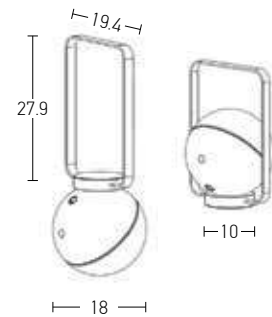

Power 1.5W
Input 220-240V, 50/60Hz
Color Temperature 2700K
Lumen 99Lm
Cri 80
IP 54
Dimensions W: 19.4cm H: 27.9cm
Base Ø: 10cm
3 Steps Dimming 25%, 50%, 100%
Duration 20h, 10h, 5h
Material Aluminum - PC Difusser
Special Feature Portable Table Lamp
USB Cable & Adaptor Included

Color Black / **Code E233**
White / **Code E234**