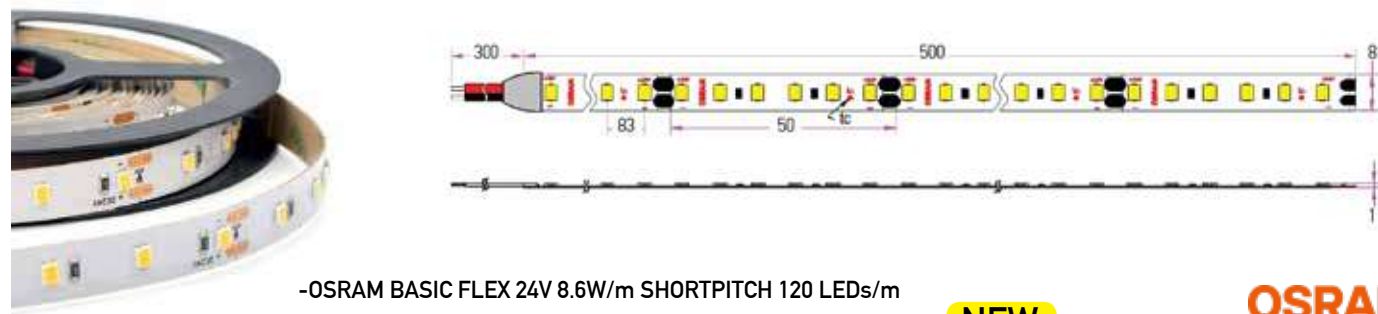

-OSRAM BASIC FLEX 24V 8.6W/m SHORTPITCH 120 LEDs/m

NEW **OSRAM**
Less Wattage Better Efficiency

Code	IP	Kelvin	CRI	Watt	Lm/m
4062172231459	20	2700	85	8.6W/m	980
4062172231473	20	3000	85	8.6W/m	1020
4062172231497	20	4000	85	8.6W/m	1050
4062172231893	65	2700	85	8.6W/m	910
4062172231916	65	3000	85	8.6W/m	950
4062172231930	65	4000	85	8.6W/m	975

Lumen Efficiency	110Lm/W	5 YEARS GUARANTEE
SDCM	3	
Ra	85	
LEDs/m	120	
Voltage	DC24V	
Width	IP20 8mm IP65 10.3mm	
Unit cut	50mm	
Life Span	30000H	
Waterproof Rate	IP20 + IP65	

Dimming Options

1. DALI Dimming : Dali Driver 24V + Switch DALI MCU . Suitable with Drivers to Page : 701
2. BLUETOOTH Dimming : Element Driver 24V+OT BLE (CASAMBI App) . Suitable with Drivers to Page : 700
3. PHASECUT Dimming : Suitable with PhaseCut Drivers to Page : 701
4. 1-10 Dimming : 1-10 Driver 24V . Suitable with 1-10V Drivers to Page : 701
5. PUSH BUTTON Dimming : Dali Driver 24V to Page : 701