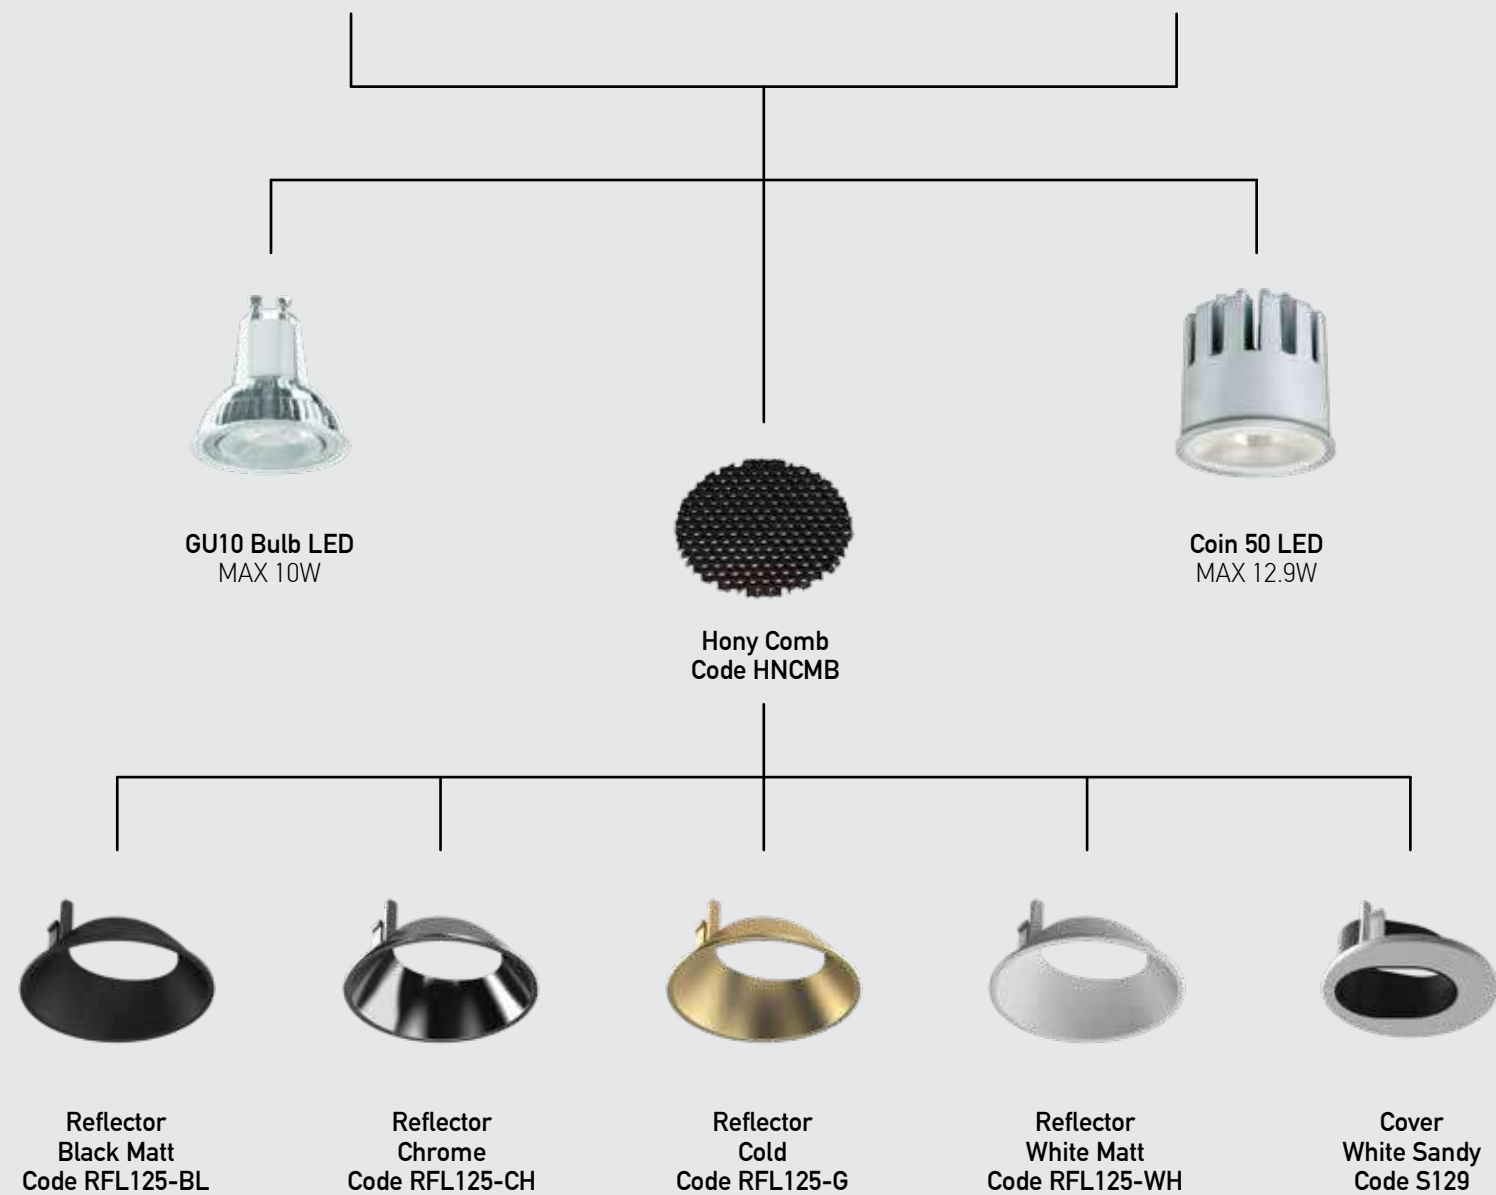

Non Adjustable Models...

Bulb
Power
Input
Dimensions
Cutting Holle
Material
Special Feature
Recessed
Trimless

1xGU10 LED
MAX 10W
220-240V, 50/60Hz
Ø: 8.5cm H: 7cm
Ø: 7.4cm
Aluminium
GU10 Lampholder Not Included
Sandy White - Black Chrome / **Code S126**
Sandy White - Black Chrome / **Code S128**