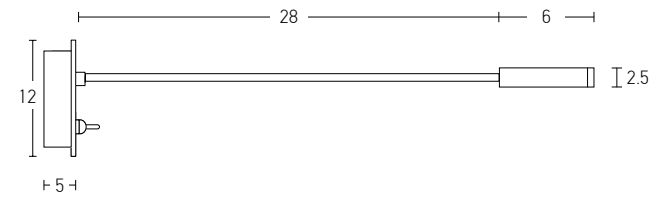

Power 3W
Input 220-240V, 50/60Hz
Color Temperature 3000K
Lumen 240Lm
Cri 80
Dimensions L: 34cm W: 4cm H: 12cm
Depth 5cm
Non Dimmable ☒
Switch On/Off
Material Metal - Aluminium
Cutting Hole 8.6x3.2cm
Special Feature Stick Ø: 2.5cm H: 6cm
Color Black / **Code H69**