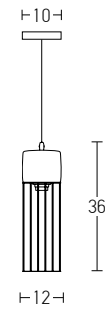

Bulb 1xE27
Power MAX 40W
Input 220-240V, 50/60Hz
Dimensions Ø: 12cm H: 36cm
Base Ø: 10cm H: 2.5cm
Material Metal - Concrete
Special Feature 120cm Fabric Cable Adjustable
Color Concrete - Chrome Base / **Code 1660**