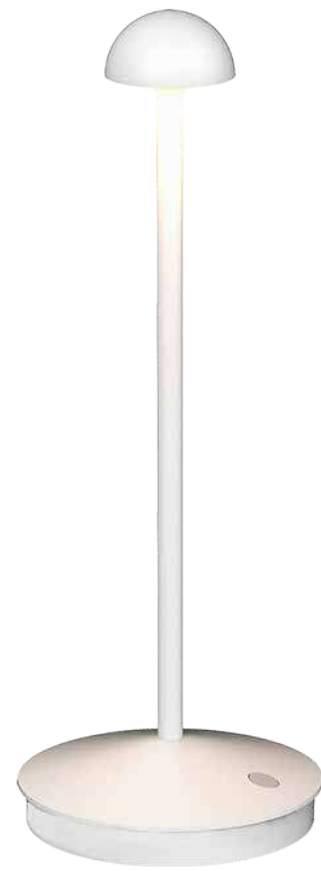

Power 2W
Input 220-240V, 50/60Hz
Color Temperature 3000K
Lumen 70Lm
Cri 80
IP 54
Dimensions Ø: 12cm H: 32cm
3 Steps Dimming 10%, 50%, 100%
Material Aluminum - PC Difusser
Special Feature Portable Table Lamp
USB Cable & Adaptor Included

Color Black Matt / **Code E314**
Color White Matt / **Code E313**