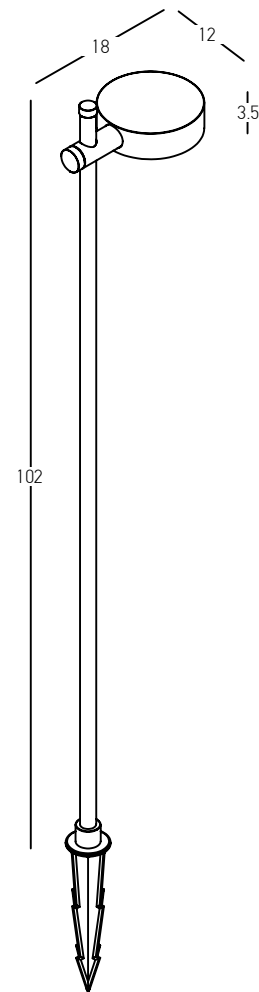

Power 5.5W
Input 220-240V, 50/60Hz
Color Temperature 3000K
Lumen 522Lm
Cri 97
IP 65
Dimensions L: 18cm W: 12cm H: 102cm
Base Ø: 10.5cm H: 1cm
Shade Dimensions Ø: 12cm H: 3.5cm
Beam Angle 36°
Material Aluminum - ABS
Special Feature Movable - Rotational
Spike & Base Included

Color Graphite / **Code E292**