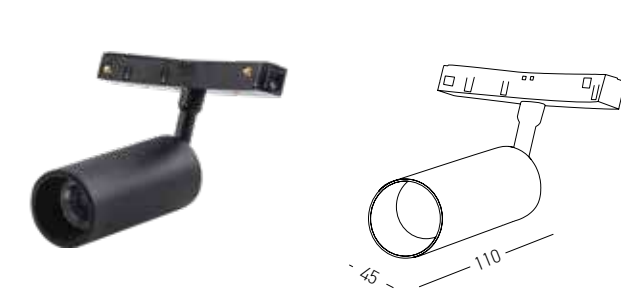

Power 8W
Input 48V
Color Temperature 3000K
Lumen 780Lm
Cri 80
Dimensions Curved: 1200mm Ø: 45mm L: 110mm
Beam Angle 36°
DALI Dimmable ☐
Material Aluminium - Acrylic
Color Sandy Black / **Code 22106**