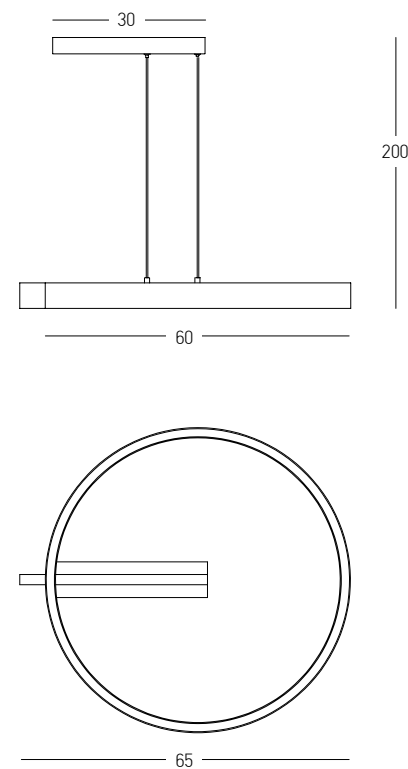

Power 41W
Input 220-240V, 50/60Hz
Color Temperature 3000K
Lumen 4200Lm
Cri 80
Dimensions Ø: 60cm W: 65cm H: 200cm
Base L: 30cm W: 7cm H: 3,5cm
Dimmable Triac ☐
Material Metal - Aluminium - Acrylic
Special Feature 200cm Cable Adjustable
Profile 2.2x5.3cm
Color Sandy Black - Gold Matt / **Code 22011**