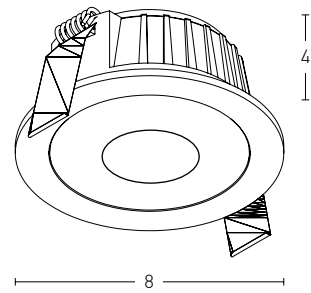

Power 6W
Input 220-240V, 50/60Hz
Color Temperature 3000K
Lumen 440Lm
Cri 90
IP 54
Dimensions Ø: 8cm H: 4cm
Cutting Hole Ø: 7.3cm
Beam Angle 20°
Non Dimmable ☒
Material Aluminium - Glass
Depth Required JT : 4.5cm
Driver Included
Color Black / **Code S110**
Color White / **Code S111**

Bulb 1xGU10
Power MAX 50W
Input 220-240V, 50/60Hz
IP 65
Dimensions Ø: 8.5cm H: 4.5cm
Cutting Hole Ø: 7.5cm
Material Aluminium
Depth Required JT : 10.5cm
Special Feature GU10 Lampholder Included
Color Black Matt / **Code S046**
Color White Matt / **Code S045**