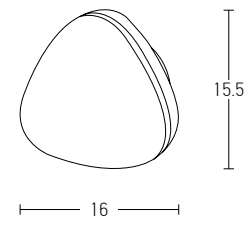

Power 9W
Input 220-240V, 50/60Hz
Color Temperature 3000K
Lumen 810Lm
Cri 80
IP 65
Dimensions L: 7.2cm W: 16cm H: 15.5cm
Material Aluminium - PC Diffuser
Color Graphite / **Code E195**