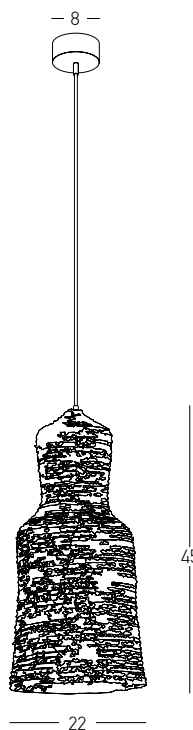

Indoor Lighting | Bamboo - Rattan Collection

Bulb 1xE27 Led
Power MAX 20W
Input 220-240V, 50/60Hz
Dimensions Ø: 22cm H: 20cm
Base Ø: 8cm H: 3.5cm
Material Metal - Braided Wheat
Special Feature 200cm Black Fabric Cable Adjustable
Color Natural - Sandy Black/ **Code 22166**

Bulb 1xE27 Led
Power MAX 20W
Input 220-240V, 50/60Hz
Dimensions Ø: 18cm H: 21cm
Base Ø: 8cm H: 3.5cm
Material Metal - Braided Wheat
Special Feature 200cm Black Fabric Cable Adjustable
Color Natural - Sandy Black / **Code 22167**

Bulb 1xE27 Led
Power MAX 20W
Input 220-240V, 50/60Hz
Dimensions Ø: 22cm H: 45cm
Base Ø: 8cm H: 3.5cm
Material Metal - Braided Wheat
Special Feature 200cm Black Fabric Cable Adjustable
Color Natural - Sandy Black / **Code 22168**