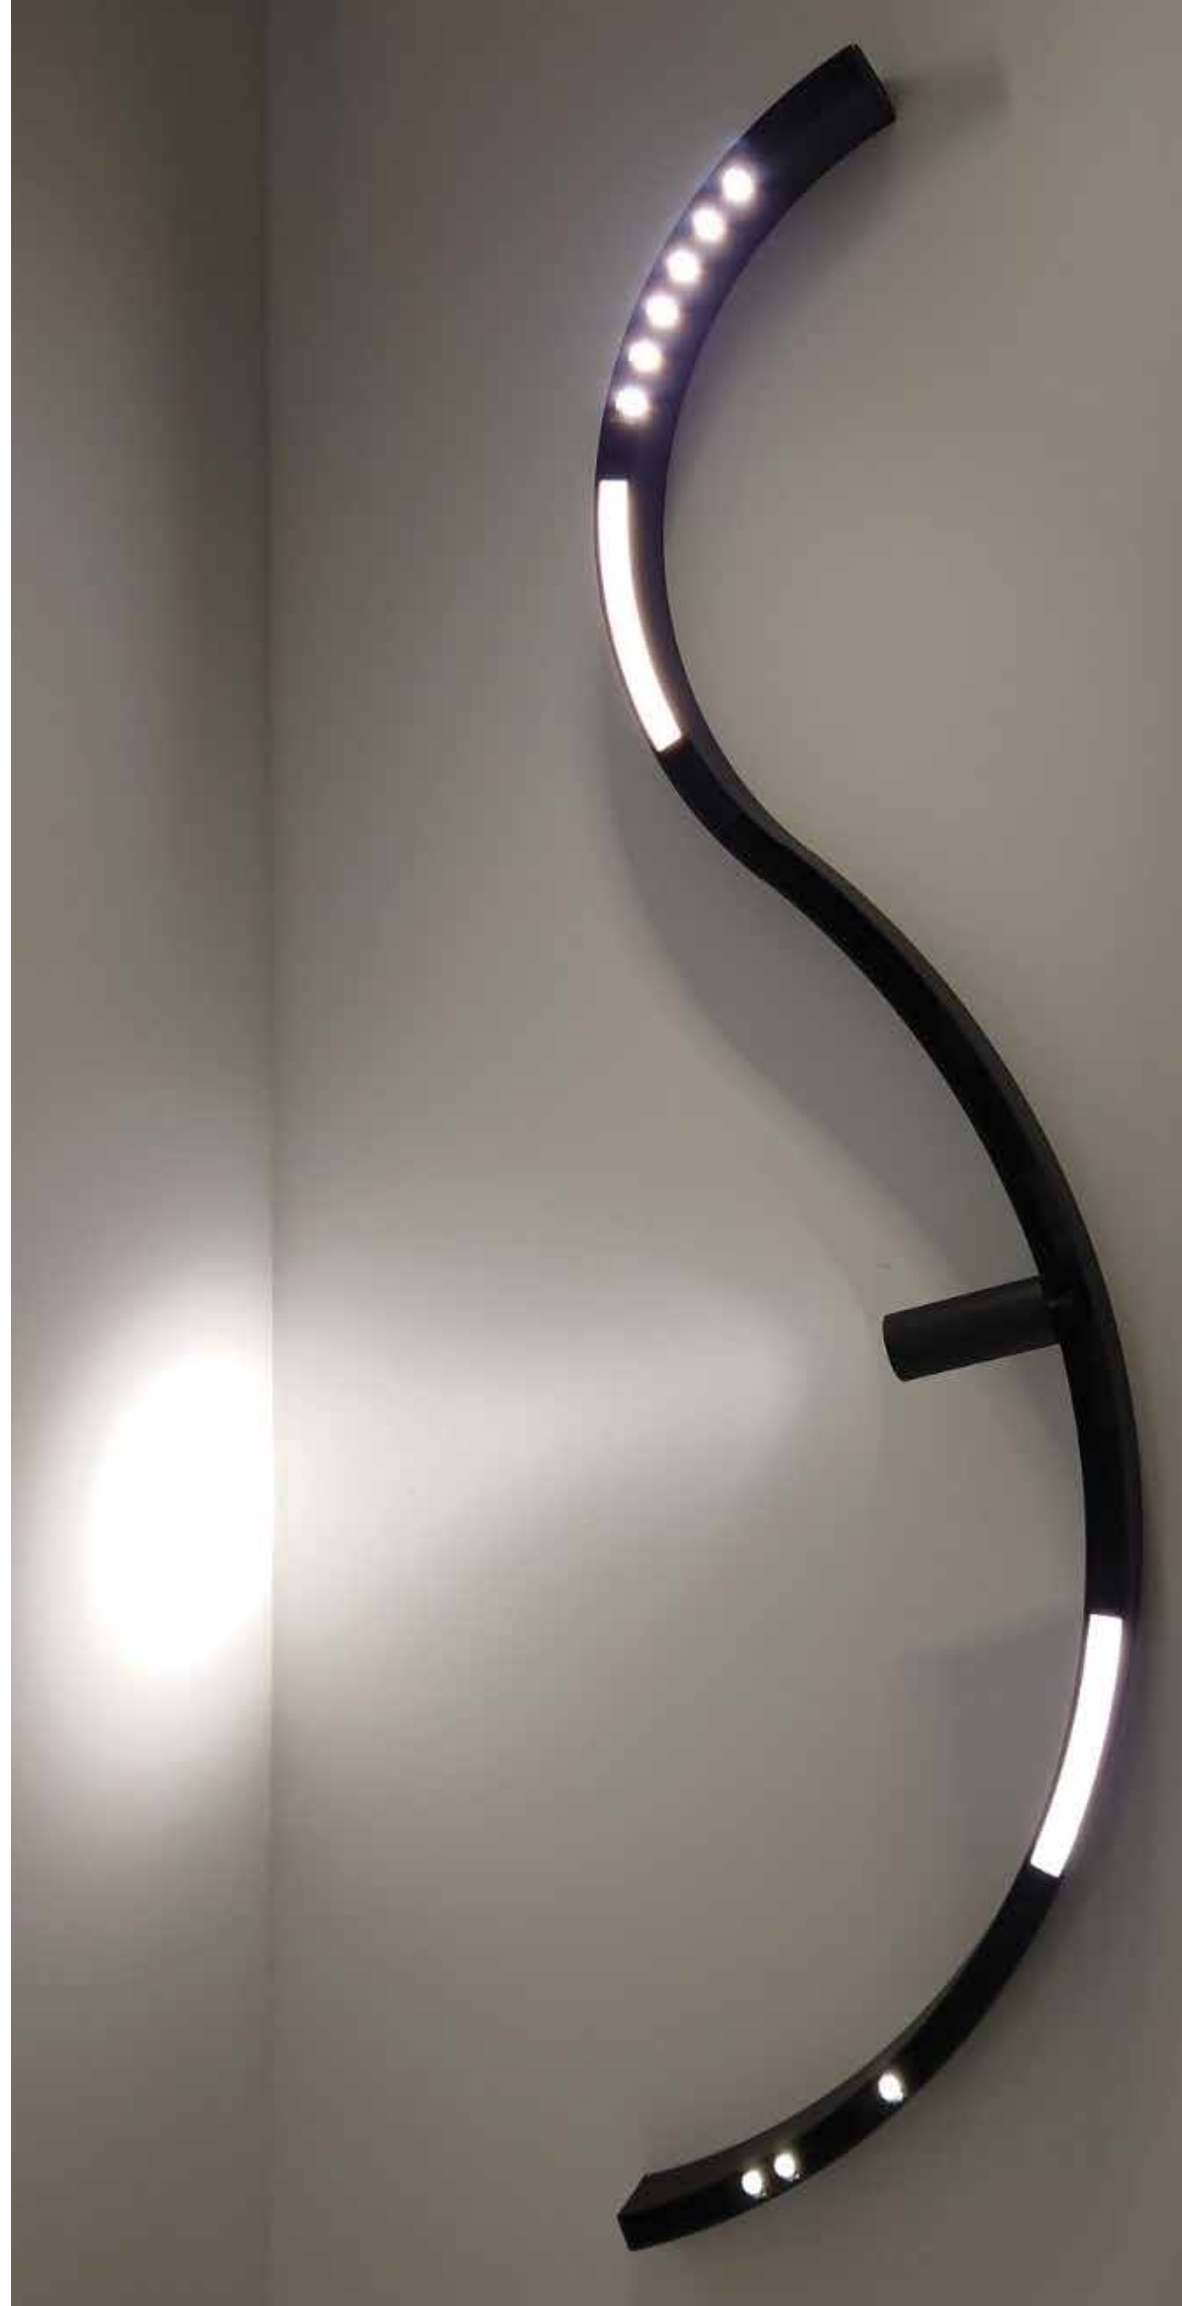

Connectors for All Curved Tracks

Design your Own Lighting

Your mind imagines, shapes and forms...
We create them!

Shopping Guide

- **A** Code 22090-22091
- **B** Code 22097-22098
- **C** Code 22102-22103

Our Suggestion