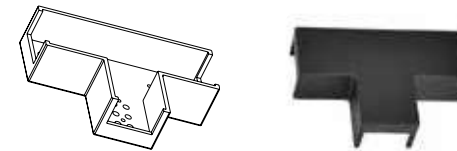

**Corner Connector for 48V Soft Track**

Dimensions L: 4.8cm W: 1.8cm H: 2.4cm  
Material Plastic

Color Black / Code 20282

**T Connector for 48V Soft Track**

Dimensions L: 7.1cm W: 1.8cm H: 2.4cm  
Material Plastic