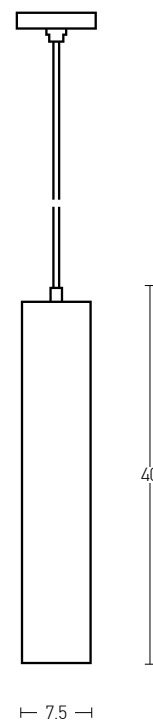

Bulb 1xGU10 Led
Power MAX 10W
Input 220-240V, 50/60Hz
Dimensions Ø: 7.5cm H: 40cm
Material Aluminium
Special Feature 200cm Trasparent Cable Adjustable
GU10 Lampholder Included
Color Brushed Brass / **Code Z63105MA-BB**
Color Black Matt / **Code Z63105MA-B**
Color White Matt / **Code Z63105MA-W**
*Ring Black / **Code Z050112-B**
*Reflector must be ordered seperately