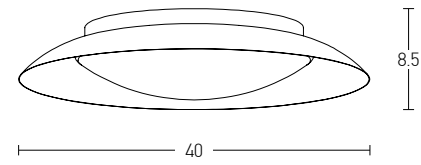

### Model Finishing

Brushed Gold Matt

Brushed Coffee

Sandy White

Sandy Black

Power 20W  
 Input 220-240V, 50/60Hz  
 Color Temperature 3000K  
 Lumen 1800Lm  
 Cri 80  
 Dimensions Ø: 40cm H: 8.5cm  
 Non Dimmable   
 Material Metal - Acrylic  
 Color Black - Copper / **Code 1957**  
 Color Black - Golden Leaf / **Code 1961**