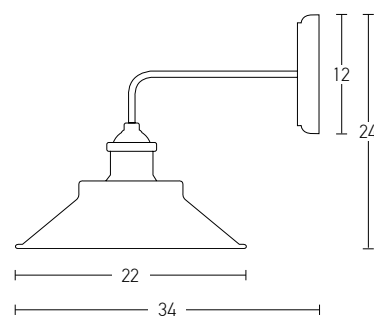

Indoor Lighting | Metal Collection

Bulb 1xE27
Power MAX 40W
Input 220-240V, 50/60Hz
Dimensions Ø: 22cm H: 14cm
Base Ø: 12cm H: 2cm
Material Metal
Special Feature 150cm Cable Adjustable
Color Black Matt - Bronze / **Code 1464**

Bulb 1xE27
Power MAX 40W
Input 220-240V, 50/60Hz
Dimensions L: 34cm W: 22cm H: 24cm
Base Ø: 12cm H: 2cm
Material Metal
Special Feature Shade Ø: 22cm H: 9cm
Color Black Matt - Bronze / **Code 1465**