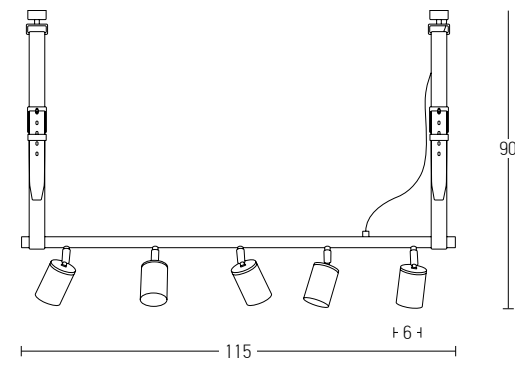

Bulb 5xGU10
Power MAX 25W
Input 220-240V, 50/60Hz
Base Ø: 8cm H: 3.5cm
Material Metal - Leather
Special Feature 100cm Fabric Cable Adjustable
Color Sandy Black / **Code 22224**