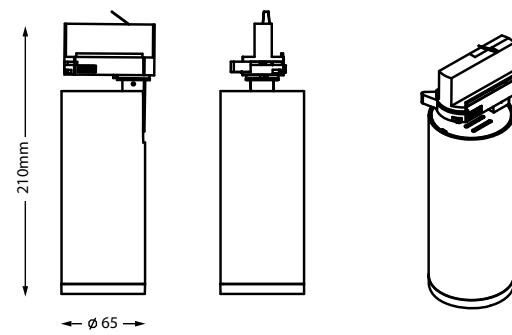

Power 15W
Input 220-240V, 50/60Hz
Color Temperature 3000K / 4000K
Cri 80
Dimensions Ø: 6.5cm H: 21cm
Non Dimmable ☒
Material Aluminium
Special Feature 3 Phase Track Light

Code	Kelvin	Lumen	Body Color
18303	3000K	2400Lm	Black
18304	3000K	2400Lm	White
18305	4000K	2475Lm	Black
18306	4000K	2475Lm	White