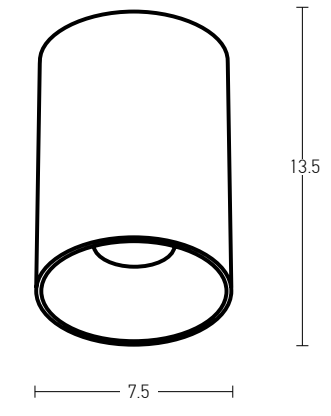

Bulb 1xGU10 Led
Power MAX 10W
Input 220-240V, 50/60Hz
Dimensions Ø: 7.5cm H: 13.5cm
Material Aluminium
Special Feature GU10 Lampholder Included
Color Metal Grey / **Code Z12105M-G**
Color White / **Code Z12105M-W**
Color Brushed Brass / **Code Z12105M-BB**
*Ring Black / **Code Z050112-B**
*Reflector must be ordered seperately