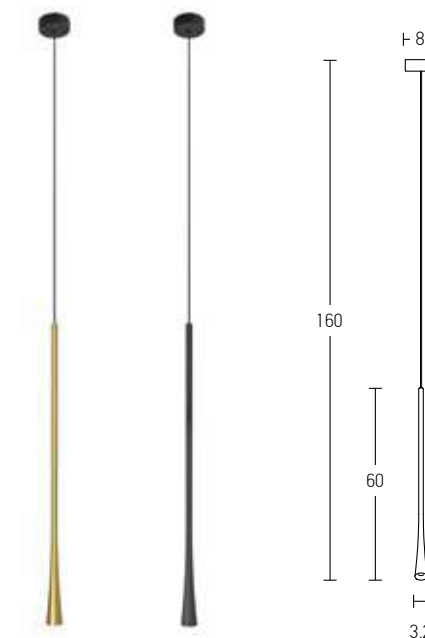

Our Suggestion

Become an artist and make your combination.
Use your imagination to create your masterpiece
with our limitless options.
Minimal design for luxury lighting

Tip Use gold or black color,
as well as different
elevations for a
grand effect.