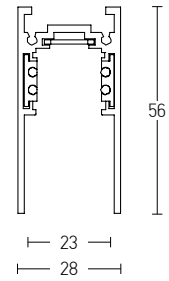

**48**  
VOLT  
CURVED  
MAGNETIC  
SYSTEM

**SURFACE Curved Track**

Dimensions    Ø: 600mm  
 L: 628mm  
 Material        Aluminum  
 Color            Sandy Black  
**Code 22090**

**TRIMLESS Curved Track**