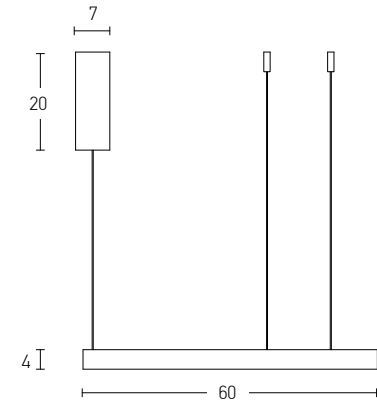

## Indoor Led Lighting

Power 25W  
 Input 220-240V, 50/60Hz  
 Color Temperature 3000K  
 Lumen 2000Lm  
 Cri 80  
 Dimensions Ø: 40cm H: 4cm  
 Base Ø: 7cm H: 20cm  
 Dimmable Triac   
 Material Aluminium - Acrylic  
 Special Feature 210cm Cable Adjustable  
 Profile 4x2cm  
 Color Brushed Gold Matt / **Code 2005**