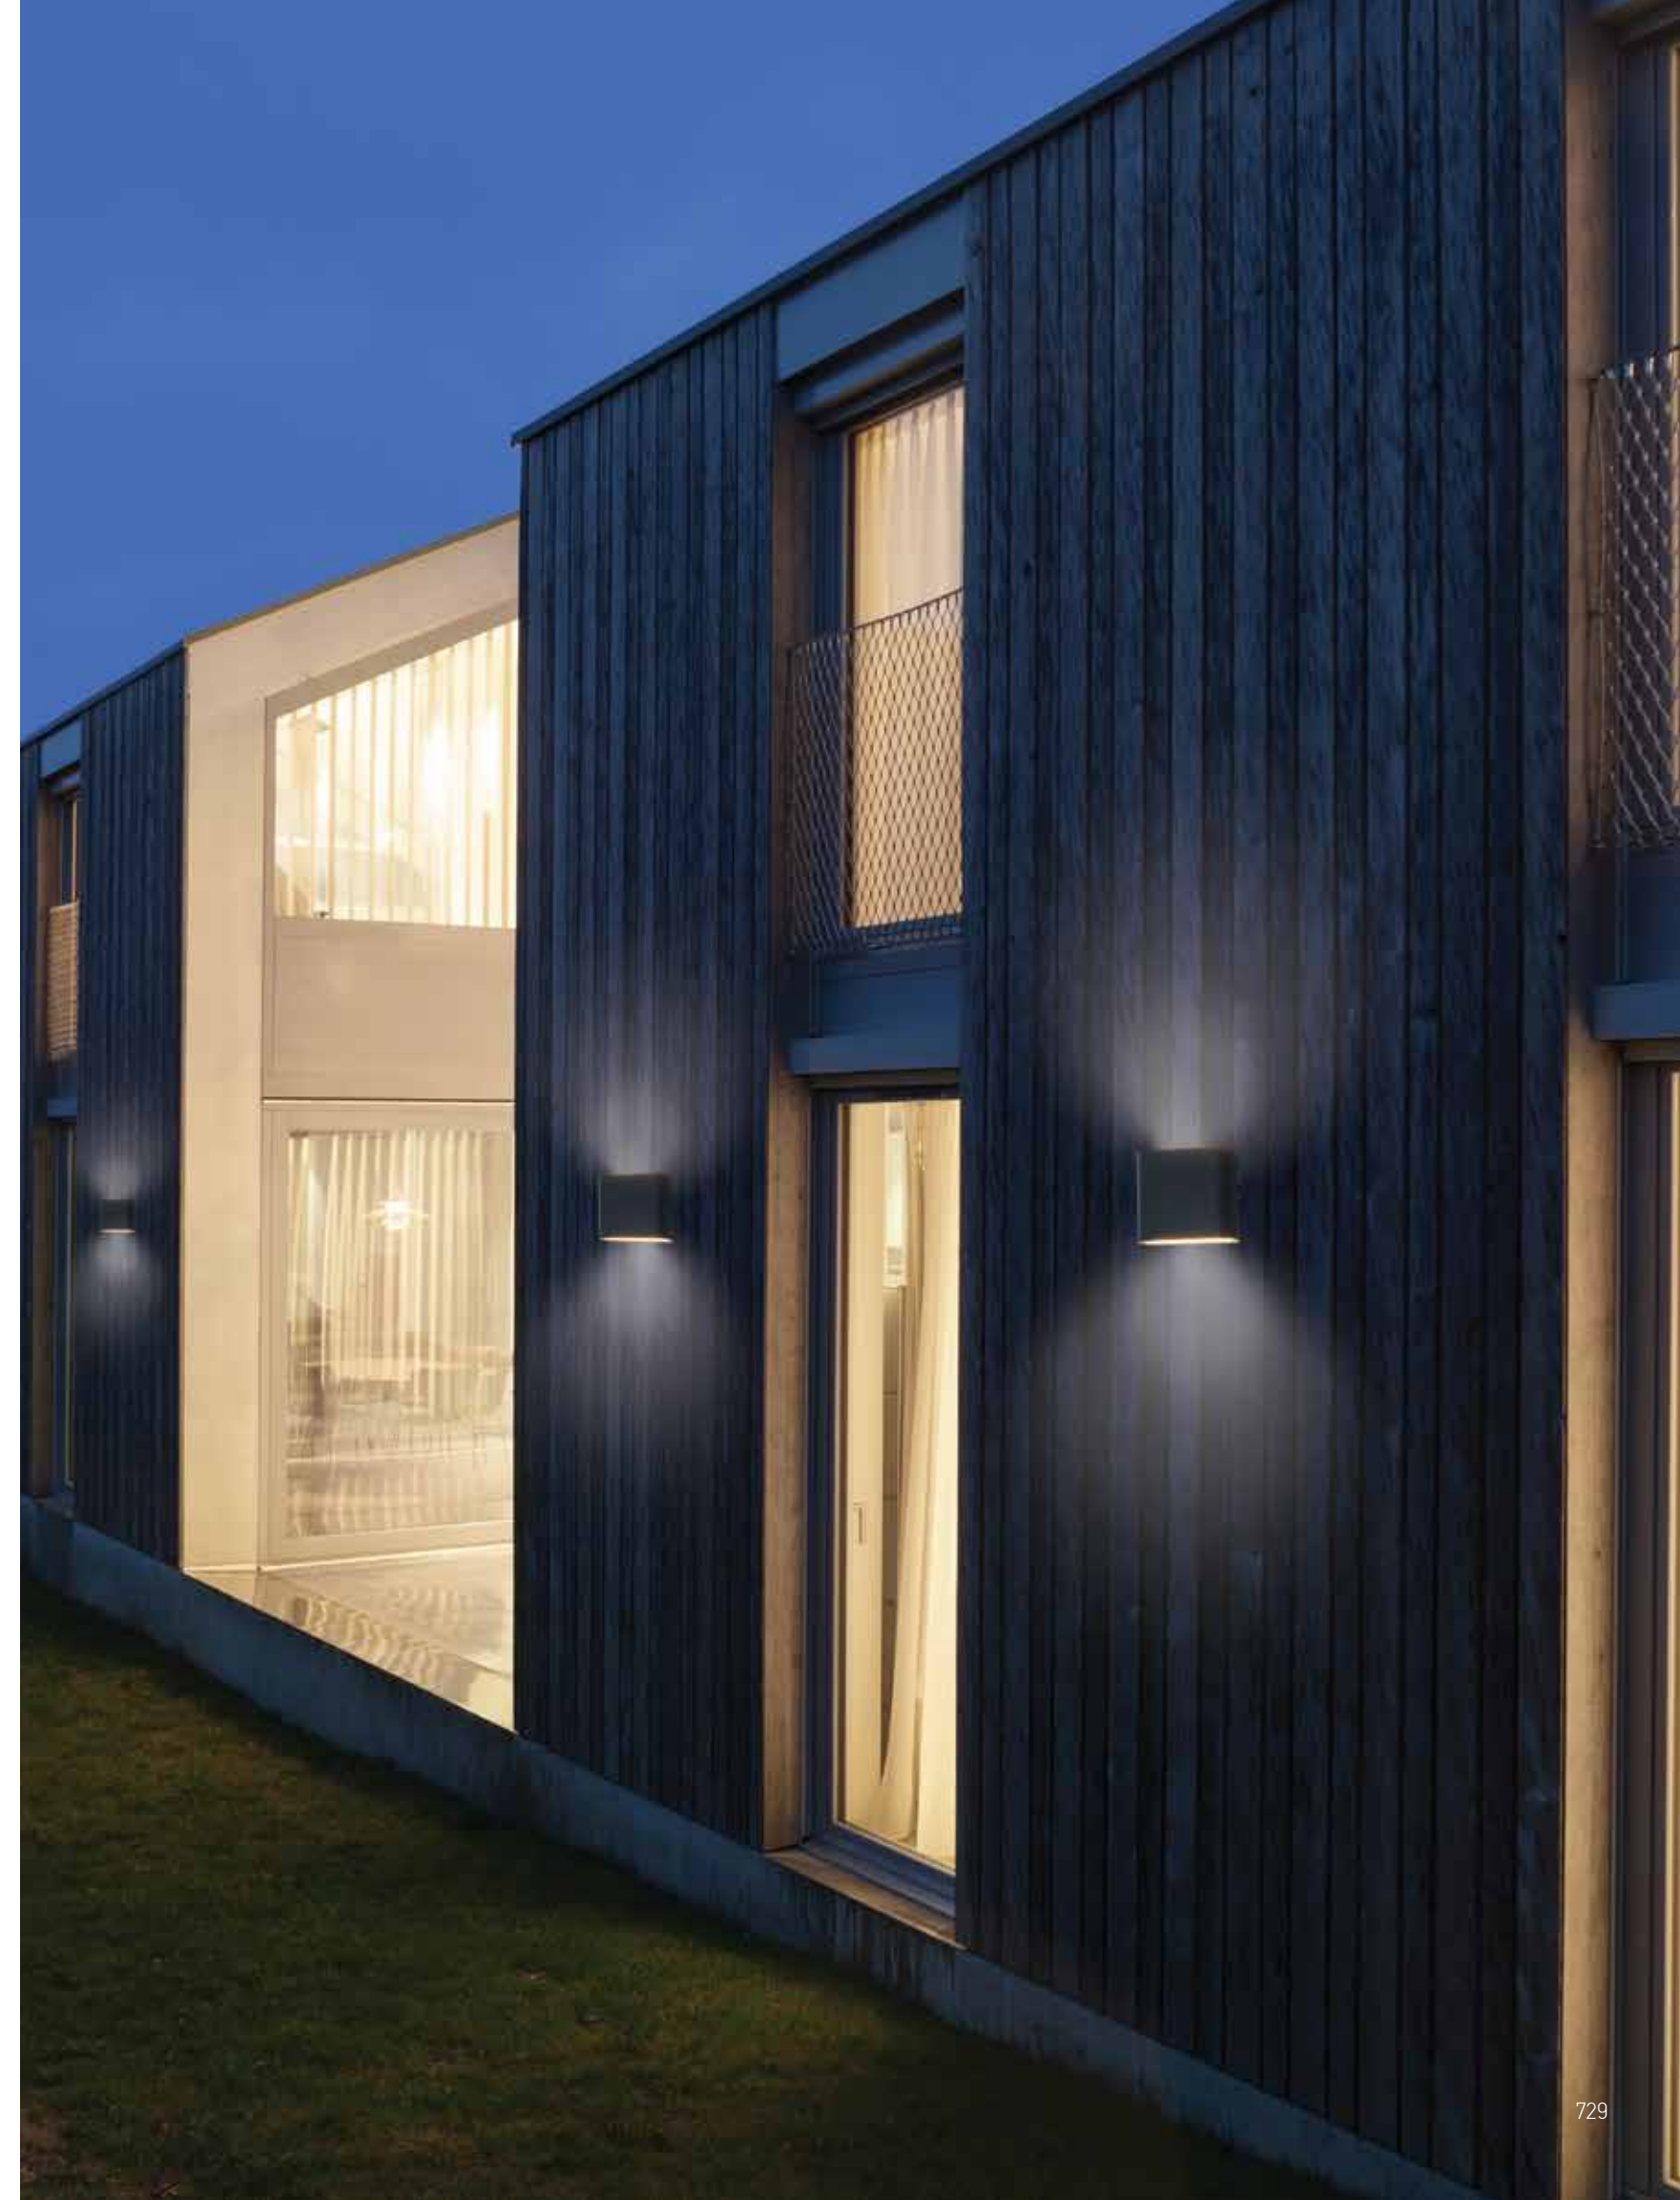

Power 2 x 3W
Input 220-240V, 50/60Hz
Color Temperature 3000K
Lumen 480Lm
Cri 80
IP 65
Dimensions L: 3.1cm W: 11cm H: 9cm
Material Aluminium - Tempered Glass
Special Feature Up - Down Light
Color Graphite / **Code E238**

Power 2 x 6W
Input 220-240V, 50/60Hz
Color Temperature 3000K
Lumen 960Lm
Cri 80
IP 65
Dimensions L: 3.1cm W: 17.5cm H: 9cm
Material Aluminium - Tempered Glass
Special Feature Up - Down Light
Color Graphite / **Code E239**

Power 2 x 10W
Input 220-240V, 50/60Hz
Color Temperature 3000K
Lumen 1600Lm
Cri 80
IP 65
Dimensions L: 3.1cm W: 30cm H: 9cm
Material Aluminium - Tempered Glass
Special Feature Up - Down Light
Color Graphite / **Code E240**