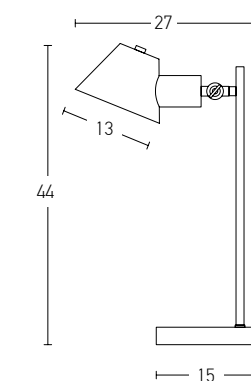

Bulb 1xE27
Power MAX 25W
Input 220-240V, 50/60Hz
Dimensions L: 27cm H: 44cm
Base Ø: 15cm H: 2.5cm
Material Metal - Aluminium
Special Feature 150cm Cable Available
Color White Matt - Gold Matt / **Code 20222**
Black Matt - Gold Matt / **Code 20223**