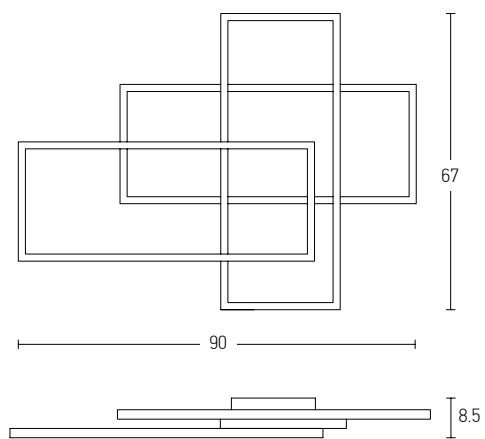

Power 55W
Input 220-240V, 50/60Hz
Color Temperature 3000K
Lumen 4400Lm
Cri 80
Dimensions L: 90cm W: 67cm H: 8.5cm
Base L: 18cm W: 18cm H: 8.5cm
Dimmable Triac ☐
Material Aluminium - Acrylic
Special Feature Profile 2x1.7cm
Color Sandy Black / **Code 2020**
Color Sandy White / **Code 2021**
Color Gold Matt / **Code 2022**