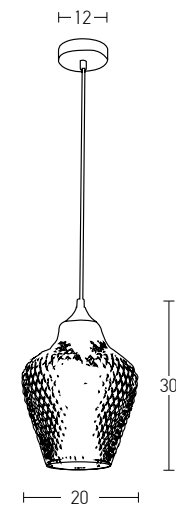

Bulb 1xE27
Power MAX 40W
Input 220-240V, 50/60Hz
Dimensions Ø: 24cm H: 28cm
Base Ø: 12cm H: 2.5cm
Material Metal - Glass
Special Feature 200cm Cable Adjustable
Color Ink Blue - Antique Brass / **Code 19175**

Bulb 1xE27
Power MAX 40W
Input 220-240V, 50/60Hz
Dimensions Ø: 20cm H: 30cm
Base Ø: 12cm H: 2.5cm
Material Metal - Glass
Special Feature 200cm Cable Adjustable
Color Clear Glass - Antique Brass / **Code 19125**