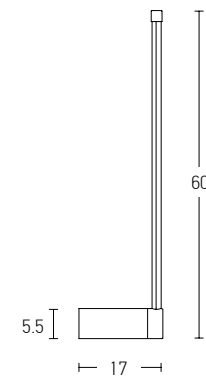

Indoor Led Lighting

Power 12W
Input 220-240V, 50/60Hz
Color Temperature 3000K
Lumen 960Lm
Cri 80
Dimensions Ø: 1.6cm L: 17cm H: 60cm
Non Dimmable ☒
Material Aluminium - Acrylic
Special Feature Movable Profile
Color Black Matt / **Code 20114**
Color Gold Matt / **Code 20115**