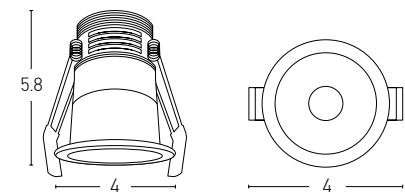

Power 4W
Input 220-240V, 50/60Hz
Color Temperature 3000K
Lumen 270Lm
Cri 90
Dimensions Ø: 4cm H: 5.8cm
Cutting Hole Ø: 3.3cm
Beam Angle 24°
Non Dimmable ☒
Material Aluminium
Depth Required JT : 6.5cm
Driver Included (700mA)
Color White Matt - Black Matt / **Code S092**

Power 6W
Input 220-240V, 50/60Hz
Color Temperature 3000K
Lumen 420Lm
Cri 90
Dimensions Ø: 6cm H: 8.2cm
Cutting Hole Ø: 5.1cm
Beam Angle 40°
Non Dimmable ☒
Material Aluminium
Depth Required JT : 9cm
Driver Included (160mA)
Color White Matt - Black Matt / **Code S093**

Power 15W
Input 220-240V, 50/60Hz
Color Temperature 3000K
Lumen 1050Lm
Cri 90
Dimensions Ø: 7.5cm H: 10cm
Cutting Hole Ø: 6.8cm
Beam Angle 38°
Non Dimmable ☒
Material Aluminium
Depth Required JT : 11cm
Driver Included (350mA)
Color White Matt - Black Matt / **Code S094**

Power 6W
Input 220-240V, 50/60Hz
Color Temperature 3000K
Lumen 480Lm
Cri 90
Dimensions Ø: 5.5cm H: 9.1cm
Cutting Hole Ø: 5.2cm
Beam Angle 24°
Non Dimmable ☒
Material Aluminium
Depth Required JT : 9.5cm
Driver Included (160mA)
Color White Matt / **Code S073**

Power 10W
Input 220-240V, 50/60Hz
Color Temperature 3000K
Lumen 800Lm
Cri 90
Dimensions Ø: 7.5cm H: 9.8cm
Cutting Hole Ø: 7.2cm
Beam Angle 31°
Non Dimmable ☒
Material Aluminium
Depth Required JT : 10.5cm
Driver Included (250mA)
Color White Matt / **Code S075**

Power 6W
Input 220-240V, 50/60Hz
Color Temperature 3000K
Lumen 480Lm
Cri 90
Dimensions Ø: 5.5cm H: 9.1cm
Cutting Hole Ø: 5.2cm
Beam Angle 24°
Non Dimmable ☒
Material Aluminium
Depth Required JT : 9.5cm
Driver Included (160mA)
Color Black Matt / **Code S074**