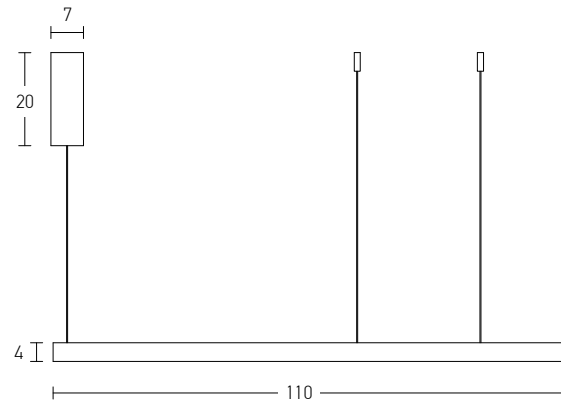

Power 60W
Input 220-240V, 50/60Hz
Color Temperature 3000K
Lumen 4800Lm
Cri 80
Dimensions Ø: 110cm H: 4cm
Base Ø: 7cm H: 20cm
Dimmable Triac ☐
Material Aluminium - Acrylic
Special Feature 210cm Cable Adjustable
Profile 4x2cm
Color Brushed Gold Matt / **Code 2008**