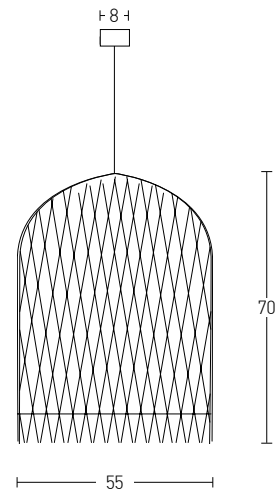

Bulb 1xE27
Power MAX 40W
Input 220-240V, 50/60Hz
Dimensions Ø: 55cm H: 70cm
Base Ø: 8cm H: 3.5cm
Material Rattan
Special Feature 150cm Cable Adjustable
Color Natural / **Code 18181**