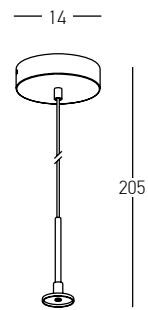

Modularization... Design your Own Lighting

Multiple and free combinations. Elegance, more concise or luxurious. Easy combination without redundancy.

Model Finishing

Terminal Diffuser
6V | 5W | 350Lm
3000K | CRi 90 | IP44
Dimmable Triac
Metal - Opal Glass

Black Matt
Code 22231-B

White Matt
Code 22231-W

Gold Matt
Code 22231-G

Intermediate Diffuser
6V | 5W | 350Lm
3000K | CRi 90 | IP44
Dimmable Triac
Metal - Opal Glass

Black Matt
Code 22232-B

White Matt
Code 22232-W

Gold Matt
Code 22232-G

Intermediate Diffuser
16V | 7W | 750Lm
3000K | CRi 90 | IP44
Dimmable Triac
Metal - Opal Glass

Black Matt
Code 22233-B

White Matt
Code 22233-W

Gold Matt
Code 22233-G

Surface Base Driver
Power
Input
Dimensions
Base
Material
Color
Color
Color

MAX 30W
220-240V, 50/60Hz
Ø: 14cm H: 205cm
Ø: 14cm H: 4.5cm
Metal
Black Matt / **Code 22230-B**
White Matt / **Code 22230-W**
Gold Matt / **Code 22230-G**

Combination for Reference (MAX 30W)