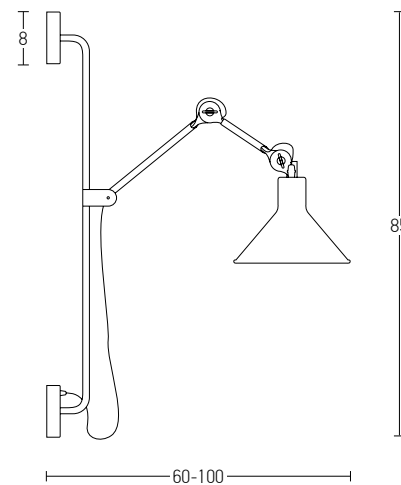

Bulb 1xE27
Power MAX 40W
Input 220-240V, 50/60Hz
Dimensions Ø: 36cm H: 21cm
Base Ø: 10cm H: 2cm
Material Aluminium
Special Feature 150cm Cable Adjustable
Color Black Matt - White / **Code 1495**

Bulb 1xE27
Power MAX 40W
Input 220-240V, 50/60Hz
Dimensions Ø: 20cm H: 80-110cm
Base Ø: 9cm H: 2cm
Material Metal - Aluminium
Special Feature Shade Ø: 20cm
Color Black Matt - White / **Code 19219**

Bulb 1xE27
Power MAX 40W
Input 220-240V, 50/60Hz
Dimensions L: 60-100cm W: 20cm H: 85cm
Base Ø: 8cm H: 2cm
Material Metal - Aluminium
Special Feature Shade Ø: 20cm
Color Black Matt - White / **Code 19218**