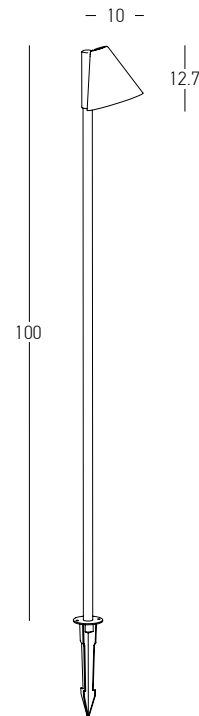

Bulb 1xGU10
Power MAX 20W
Input 220-240V, 50/60Hz
IP 65
Dimensions L: 10cm W: 10cm H: 100cm
Material Aluminum - Tempered Glass
Special Feature Spike Included
Recommended Base E282-SP / Not Included
Color Graphite / **Code E282**