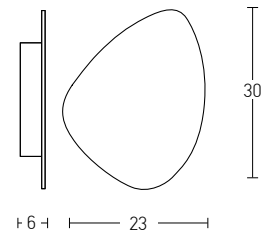

Model Finishing

White Marble  
Sandy Black

White Marble  
Sandy White

White Marble  
Corten

Bulb 2xG9 Led  
Power MAX 7W  
Input 220-240V, 50/60Hz  
Dimensions L: 6cm W: 23cm H: 30cm  
Material Metal - Marble  
Color White Marble / **Code 18153-S** 