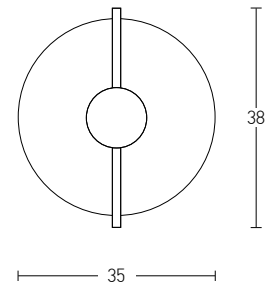

Indoor Led Wall Lighting

Power 13W
Input 220-240V, 50/60Hz
Color Temperature 3000K
Lumen 1300Lm
Cri 80
Dimensions Ø: 35cm H: 38cm L: 11.7cm
Non Dimmable ☒
Material Metal - Aluminium
Special Feature Optional Dimming PhaseCut
Color Sandy Black - White Matt / **Code 1910**