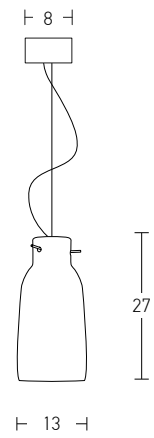

Bulb 1xE27
Power MAX 40W
Input 220-240V, 50/60Hz
Dimensions Ø: 13cm H: 27cm
Base Ø: 8cm H: 3.5cm
Material Clay
Special Feature 120cm Fabric Cable Adjustable
Color Natural / **Code 1665**
Color White Matt / **Code 22236**