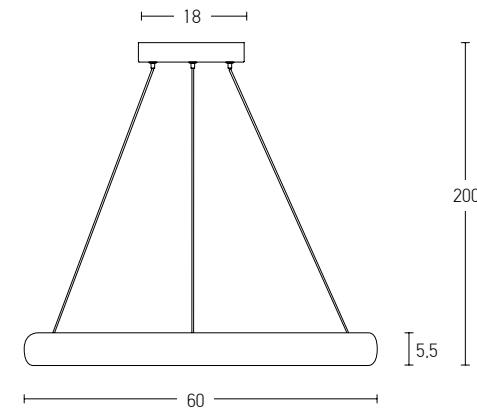

Power 50W
Input 220-240V, 50/60Hz
Color Temperature 3000K
Lumen 4000Lm
Cri 80
Dimensions Ø: 60cm H: 5.5cm
Base Ø: 18cm H: 3.5cm
Dimmable Triac ☐
Material Aluminium - Acrylic
Special Feature 200cm Cable Adjustable
Color Sandy Black / **Code 2052**
Color Sandy White / **Code 2053**
Color Brushed Gold Matt / **Code 2054**
Color Brushed Coffee / **Code 2055**