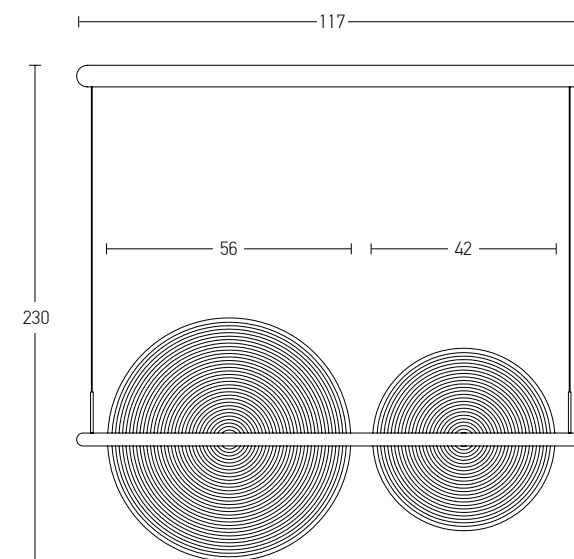

Power 70W
Input 220-240V, 50/60Hz
Color Temperature 3000K
Lumen 5600Lm
Cri 80
Dimensions L: 117cm W: 2cm H: 230cm
Base L: 117cm W: 2cm H: 3cm
Non Dimmable ☒
Material Metal - Aluminium - Acrylic
Special Feature 200cm Cable Adjustable,
Acrylic Ø: 56cm Thickness: 1cm
Acrylic Ø: 42cm Thickness: 1cm
Color Sandy Black / **Code 20161**