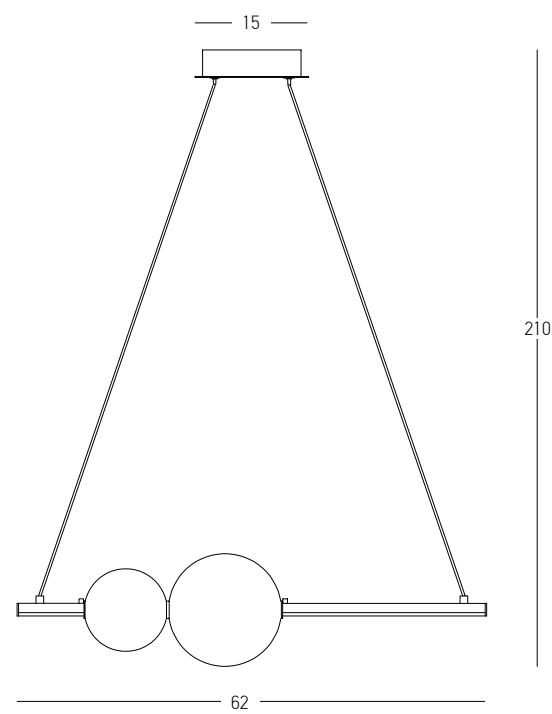

Indoor Led Lighting