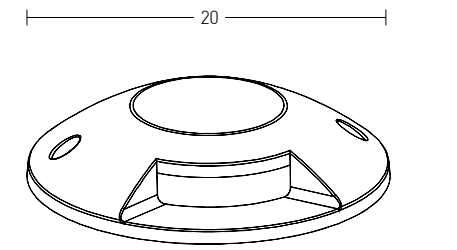

Outdoor Led Lighting | Ground Collection

Power 6W
Input 220-240V, 50/60Hz
Color Temperature 3000K
Lumen 300Lm
Cri 80
IP 67
IK 10
Dimensions Ø: 20cm H: 4.2cm
Material Aluminium
Special Feature Surface Ground
Driver Included
Color Grey / **Code Z69058-A**