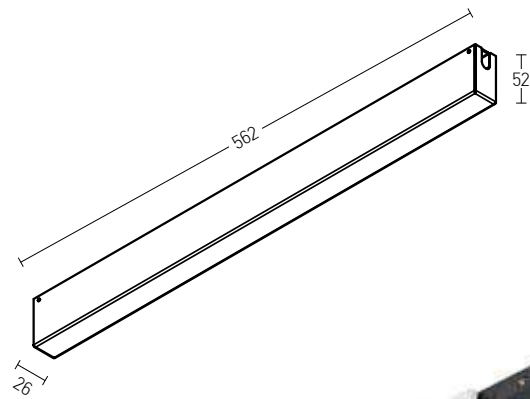

Surface Mount Base with Driver for Surface Magnetic Track

Power 150W
Input 220-240 , 50-60Hz
Output 48V
Special Feature Included 48V Feeder
Color Sandy Black
Guarantee 5Years

ON-OFF / Code 20307-B
DALI KIT / Code 20309-B
PUSH BUTTON KIT / Code 20311-B
BLUETOOTH KIT / Code 20313-B