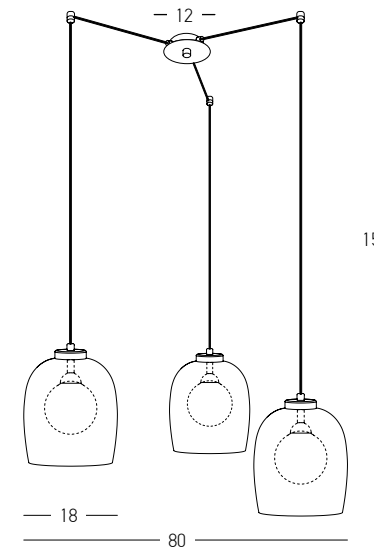

Bulb 3xG9 Led
Power MAX 5W
Input 220-240V, 50/60Hz
Dimensions Ø: 80cm H: 150cm
Base Ø: 12cm H: 3cm
Glass Ø: 18cm H: 23cm
Material Metal - Smoked Glass Outside
Opal Glass Inside
Special Feature 150cm Cable Adjustable
Opal Glass Ø: 10cm
Color Sandy Black / **Code 22145**