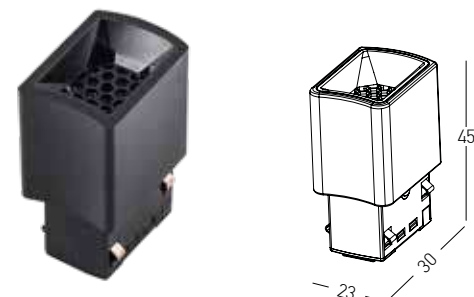

Power   2W
Input   48V
Color Temperature 3000K
Lumen   170Lm
Cri   80
Dimensions   Curved: 600mm L: 30mm W: 23mm H: 45mm
Beam Angle   25°
Non Dimmable ☒
Material   Acrylic
Color   Sandy Black / **Code 22107**