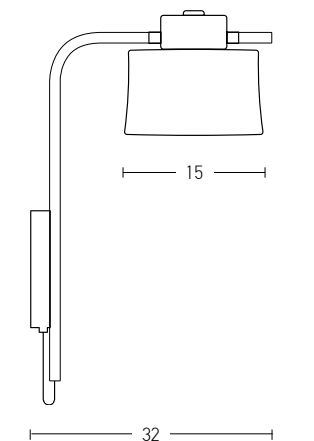

Bulb 1xE14
Power MAX 40W
Input 220-240V, 50/60Hz
Dimensions L: 32cm W: 15cm H: 42cm
Base W: 8.3cm H: 12cm
Material Metal - Aluminium
Color Sandy Black - Copper Mat / **Code 18135**