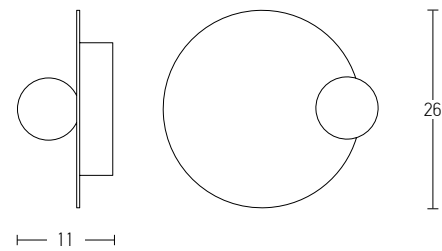

Bulb 1xG9 Led
Power MAX 9W
Input 220-240V, 50/60Hz
Dimensions Ø: 26cm L: 11cm
Material Metal - Opal Glass
Special Feature Opal Glass Ø: 8cm
Color Sandy Black / **Code 17104**