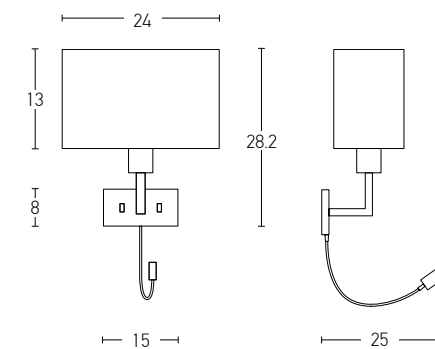

Led 3W
Bulb 1xE27
Power MAX 40W
Input 220-240V, 50/60Hz
Color Temperature 3000K
Lumen 595Lm
Cri 80
Dimensions L: 25cm W: 24cm H: 28.2cm
Base W: 15cm H: 8cm
Non Dimmable ☒
Switch 2 On/Off
Material Metal - Fabric Shade
Special Feature Shade L: 16.4cm W: 24cm H: 13cm
Stick Ø: 3x27cm
Color Chrome - Light Beige / **Code H51**