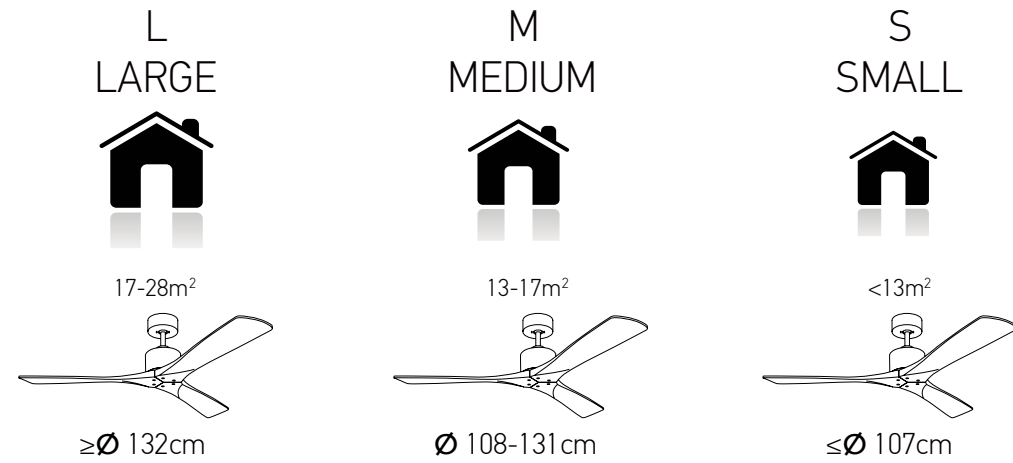

HOW TO CHOOSE YOUR CEILING FAN

STEP 1 SIZE / DIMENSIONS