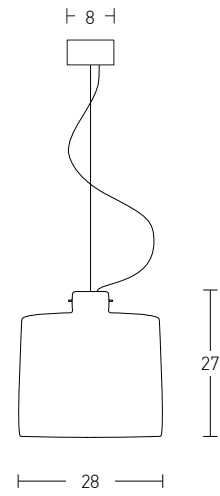

Bulb 1xE27
Power MAX 40W
Input 220-240V, 50/60Hz
Dimensions Ø: 28cm H: 27cm
Base Ø: 8cm H: 3.5cm
Material Clay
Special Feature 120cm Fabric Cable Adjustable
Color Natural / **Code 1664**
Color White Matt / **Code 22216**