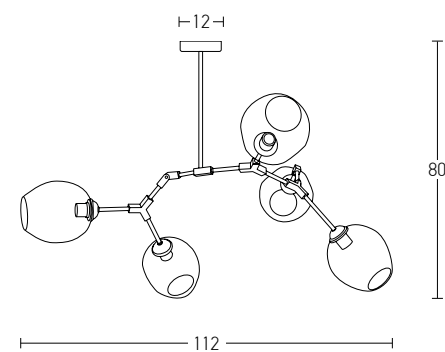

Bulb 5xE27
Power MAX 40W
Input 220-240V, 50/60Hz
Dimensions L: 112cm W: 95cm H: 80cm
Base Ø: 12cm H: 2.5cm
Material Metal - Glass
Color Black Matt - Transparent Glass / **Code 1696**