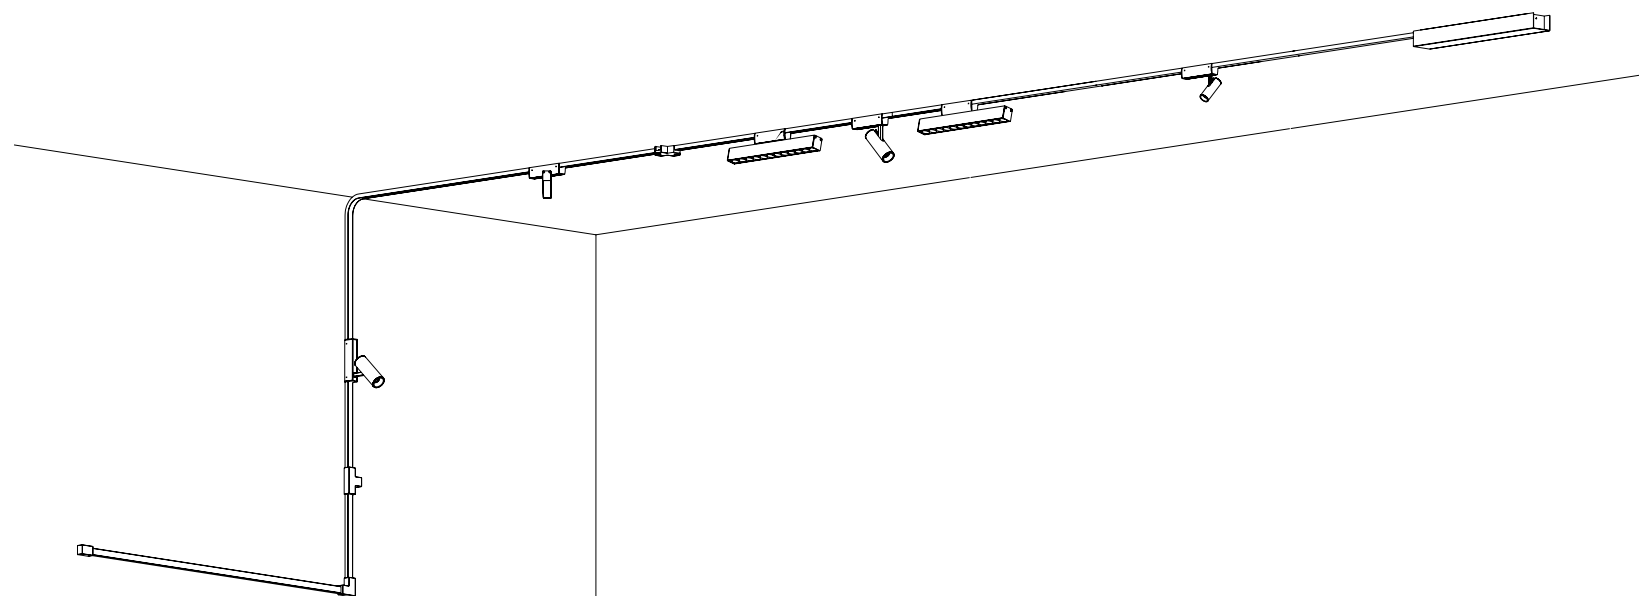

Dimensions L: 3.9cm W: 1.8cm H: 2.4cm
Material Plastic

Color Black / Code 20284

Dimensions L: 4.8cm W: 1.8cm H: 2.4cm
Material Plastic

Color Black / Code 20282

T Connector for 48V Soft Track

Dimensions L: 7.1cm W: 1.8cm H: 2.4cm
Material Plastic

Color Black / Code 20283

Length 200cm
Material Metal

Color Sandy Black / Code 20286

Dimensions L: 16.4cm W: 3.7cm H: 7.6cm
Material Plastic

Special Feature Rotate 360°

Color Black / Code 20285

Tooling for Cutting Soft Track

Code 20281

Surface Mount Base for 48V Soft Track System

Power 100W
Input 220-240V , 50/60Hz
Output 48V
Dimensions L: 35cm W: 6cm H: 8cm
Non Dimmable ☒
Guarantee 5Years
Color Sandy Black / Code 20292