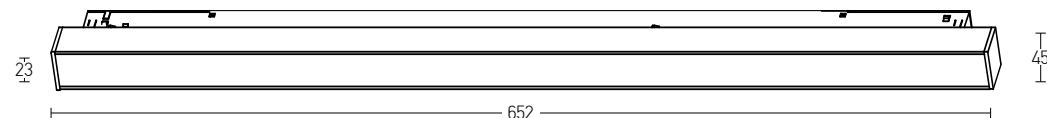

Power 20W
Input 48V
Color Temperature 3000K - 4000K
Lumen 2200Lm
Cri 80
Dimensions L: 652mm W: 23mm H: 45mm
Beam Angle 120°
DALI Dimmable ☉
Material Aluminium - PC Diffuser
Color 3000K Sandy Black / **Code 2089**
Color 4000K Sandy Black / **Code 2089-4B**
Color 3000K Sandy White / **Code 2089-3W**
OSRAM

Power 20W
Input 48V
Color Temperature 3000K
Lumen 2200Lm
Cri 80
Dimensions L: 652mm W: 23mm H: 45mm
Beam Angle 120°
Not Dimmable ☒
Material Aluminium - PC Diffuser
Color Sandy Black / **Code 2088**
OSRAM