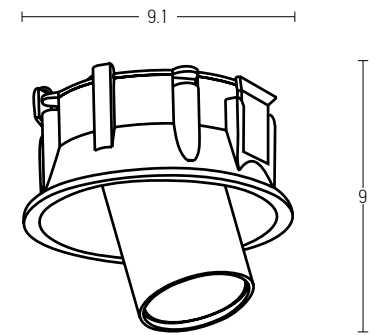

Power 2x7W
Input 10V / 700mA
Color Temperature 3000K
Lumen 1040Lm
Cri 90
Dimensions L: 16.8cm W: 9cm H: 9cm
Cutting Hole 8.2 x 16.4cm
Beam Angle 36°
Material Aluminium
Depth Required JT: 9cm
Required Driver V350-1050 / Series Connection
Special Feature Movable
Stick Ø: 4cm

Color Sandy White - Black / **Code Z11207-W**
Color Sandy Black - Gold / **Code Z11207-B**

Power 7W
Input 10V / 700mA
Color Temperature 3000K
Lumen 520Lm
Cri 90
Dimensions Ø: 9.1cm H: 9cm
Cutting Hole Ø: 8.2cm
Beam Angle 36°
Material Aluminium
Depth Required JT: 9cm
Required Driver LSCW700P for 1 Fixture
Special Feature Movable
Stick Ø: 4cm

Color Sandy White - Black / **Code Z11107-W**
Color Sandy Black - Gold / **Code Z11107-B**

Power 10W
Input 220-240V, 50/60Hz
Color Temperature 3000K
Lumen 750Lm
Cri 90
Dimensions Ø: 7cm H: 8.3cm
Cutting Hole Ø: 6cm
Beam Angle 38°
Non Dimmable ☒
Material Aluminium
Depth Required JT: 9cm
Driver Included (250mA)
Color White Matt - Black Matt Reflector / **Code S070**

Power 15W
Input 220-240V, 50/60Hz
Color Temperature 3000K
Lumen 1125Lm
Cri 90
Dimensions Ø: 8.5cm H: 10.3cm
Cutting Hole Ø: 7.8cm
Beam Angle 30°
Non Dimmable ☒
Material Aluminium
Depth Required JT: 11cm
Driver Included (350mA)
Color White Matt - Black Matt Reflector / **Code S071**