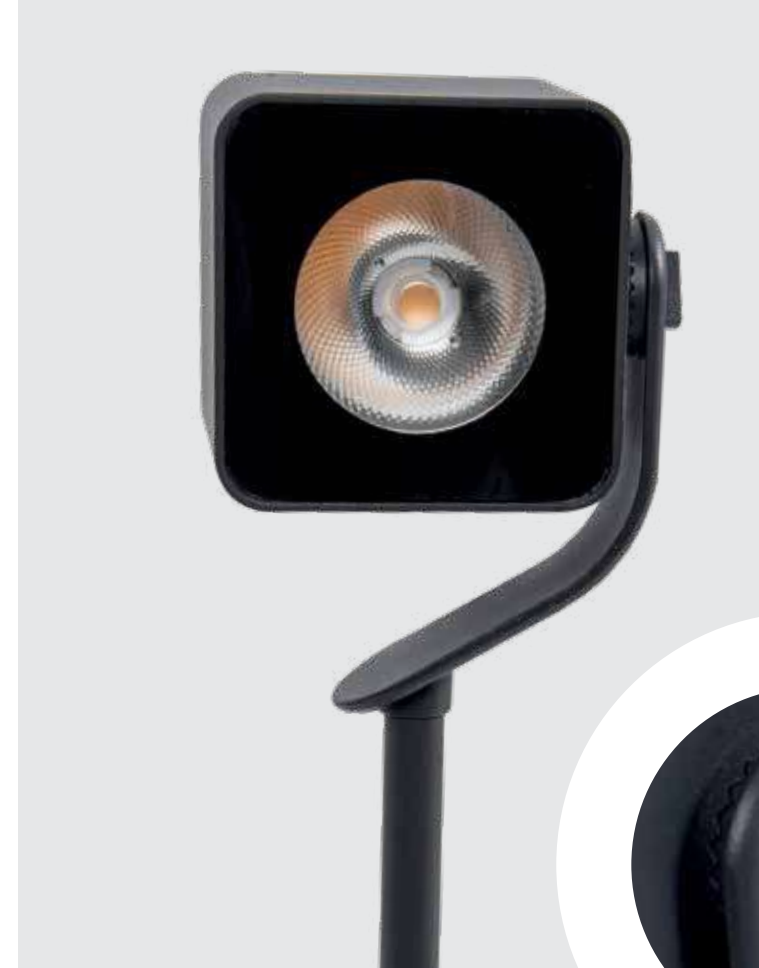

Power 12W
Input 220-240V, 50/60Hz
Color Temperature 3000K
Lumen 780Lm
Cri 80
IP 65
Dimensions L: 7cm W: 7cm H: 25cm
Base Ø: 6cm H: 0.5cm
Beam Angle 40°
Material Aluminum - Tempered Glass
Special Feature Spike & Base Included
Waterproof Connector Included

Color Graphite / **Code E286**

Bulb 1xGU10
Power MAX 20W
Input 220-240V, 50/60Hz
IP 65
Dimensions Ø: 7.5cm L: 13cm H: 25cm
Base Ø: 6cm H: 0.5cm
Material Aluminum - Tempered Glass
Special Feature Spike & Base Included
Waterproof Connector Included

Color Dark Brown / **Code E284**

Power 12W
Input 220-240V, 50/60Hz
Color Temperature 3000K
Lumen 780Lm
Cri 80
IP 65
Dimensions Ø: 7.5cm L: 13cm H: 25cm
Base Ø: 6cm H: 0.5cm
Beam Angle 40°
Material Aluminum - Tempered Glass
Special Feature Spike & Base Included
Waterproof Connector Included

Color Graphite / **Code E285**