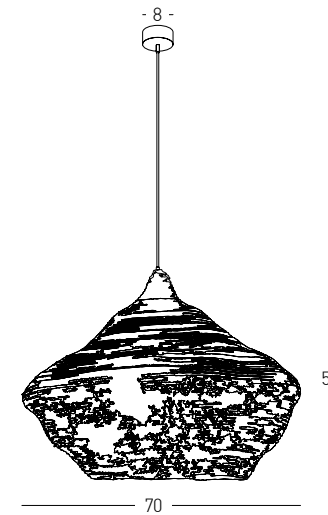

Bulb 1xE27 Led
Power MAX 20W
Input 220-240V, 50/60Hz
Dimensions Ø: 70cm H: 55cm
Base Ø: 8cm H: 3.5cm
Material Metal - Braided Wheat
Special Feature 200cm Black Fabric Cable Adjustable
Color Black - Sandy Black / **Code 22170**