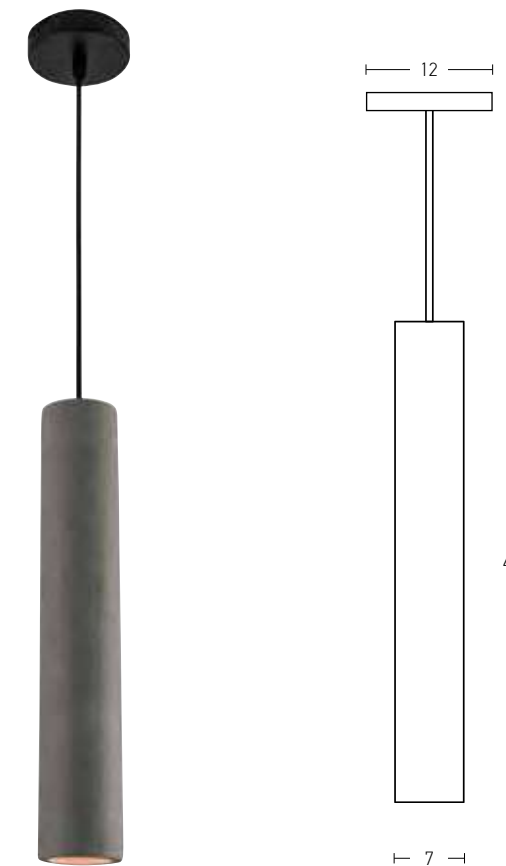

Bulb 1xGU10
Power MAX 35W
Input 220-240V, 50/60Hz
Dimensions Ø: 7cm H: 40cm
Base Ø: 12cm H: 2.5cm
Material Concrete
Special Feature 120cm Cable Adjustable
Color Concrete - Black Matt Base / **Code 180024**