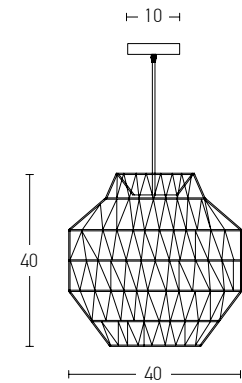

Bulb 1xE27
Power MAX 40W
Input 220-240V, 50/60Hz
Dimensions Ø: 40cm H: 40cm
Base Ø: 10cm H: 2cm
Material Metal - Paper Rope
Special Feature 200cm Cable Adjustable
Color Brown / **Code 20236**