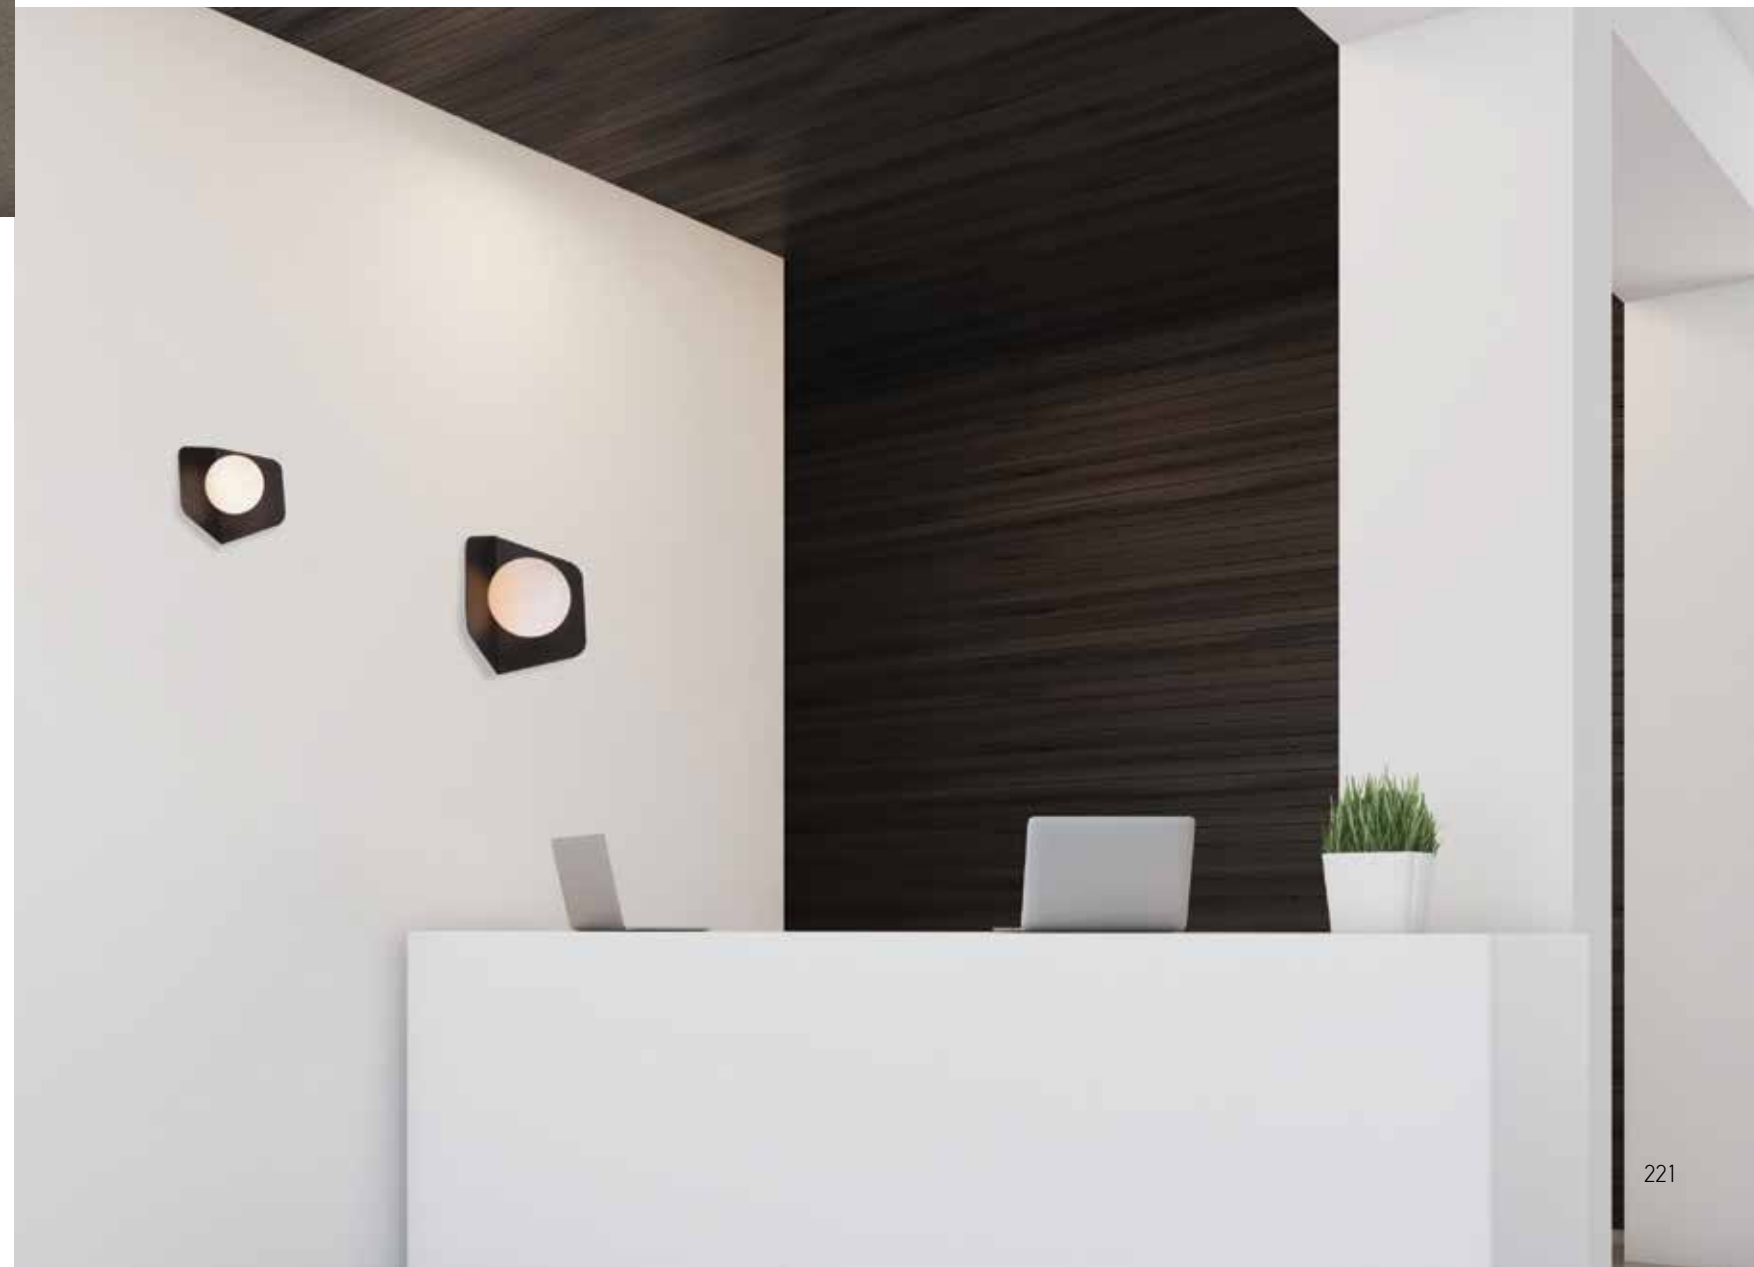

Bulb 1xG9 Led
Power MAX 7W
Input 220-240V, 50/60Hz
Dimensions L: 16cm W: 25cm H: 22cm
Material Metal - Opal Glass
Special Feature Opal Glass Ø: 12cm
Color Black Matt / **Code 20348-L**

Bulb 1xG9 Led
Power MAX 7W
Input 220-240V, 50/60Hz
Dimensions L: 10.5cm W: 16cm H: 14.5cm
Material Metal - Opal Glass
Special Feature Opal Glass Ø: 8cm
Color Black Matt / **Code 20348-S**

Bulb 1xG9 Led
Power MAX 7W
Input 220-240V, 50/60Hz
Dimensions L: 16cm W: 14cm H: 13cm
Material Metal - Opal Glass
Special Feature Opal Glass Ø: 12cm
Color Black Matt / **Code 20344-L**

Bulb 1xG9 Led
Power MAX 7W
Input 220-240V, 50/60Hz
Dimensions L: 11cm W: 10cm H: 9cm
Material Metal - Opal Glass
Special Feature Opal Glass Ø: 8cm
Color Black Matt / **Code 20344-S**