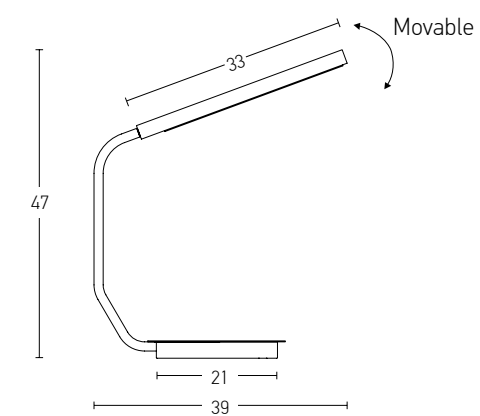

Power 6W
Input 220-240V, 50/60Hz
Color Temperature 3000K
Lumen 480Lm
Cri 80
Dimensions L: 39cm W: 13cm H: 47cm
Base L: 21cm W: 13cm
Non Dimmable ☒
Material Metal - Aluminium
Special Feature 150cm Cable Available
Profile 1.5x2x33cm
Movable
Color Sandy Black / **Code 20110**