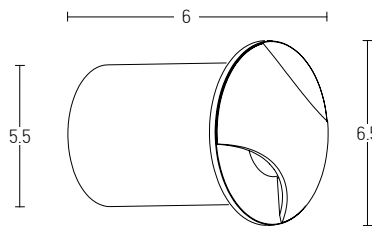

Power 3W
Input 220-240V, 50/60Hz
Color Temperature 3000K
Lumen 290Lm
Cri 90
IP 65
Dimensions Ø: 6.5cm H: 6cm
Material Aluminium - PC Diffuser
Depth Required 6cm
Recessed Mounting Box Included
Color Black Sandy / **Code E301**