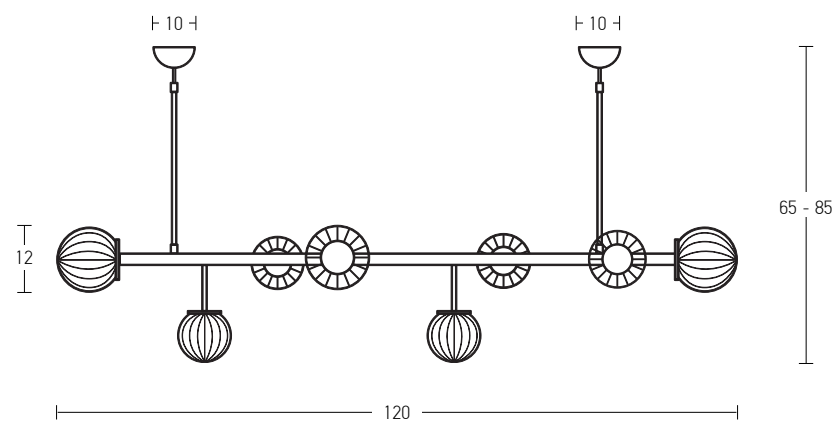

Bulb	8xG9 Led
Power	MAX 40W
Input	220-240V, 50/60Hz
Dimensions	L: 120cm H: 65-85cm
Base	Ø: 10cm
Material	Metal- Clear Glass
Special Feature	Clear Glass Ø: 12cm
Color	Bronze / Code 18132-BR