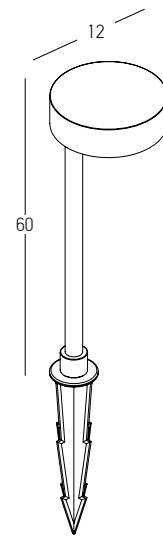

Color Graphite / **Code E293**

Power 5.5W  
 Input 220-240V, 50/60Hz  
 Color Temperature 3000K  
 Lumen 522Lm  
 Cri 97  
 IP 65  
 Dimensions L: 18cm W: 12cm H: 102cm  
 Base Ø: 10.5cm H: 1cm  
 Shade Dimensions Ø: 12cm H: 3.5cm  
 Beam Angle 36°  
 Material Aluminum - ABS  
 Special Feature Movable - Rotational  
 Spike & Base Included