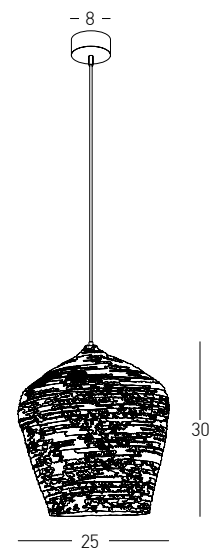

Bulb 1xE27 Led
Power MAX 20W
Input 220-240V, 50/60Hz
Dimensions Ø: 28cm H: 30cm
Base Ø: 8cm H: 3.5cm
Material Metal - Braided Wheat
Special Feature 200cm Black Fabric Cable Adjustable
Color Natural - Sandy Black / **Code 22163**