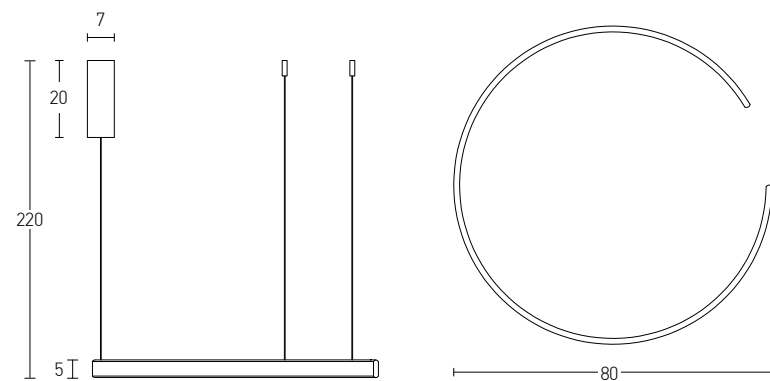

Power 40W
Input 220-240V, 50/60Hz
Color Temperature 3000K
Lumen 3200Lm
Cri 80
Dimensions Ø: 80cm H: 5cm
Base Ø: 7cm H: 20cm
Dimmable Triac ☐
Material Aluminium - Silicon
Special Feature 200cm Cable Adjustable
Profile 5x1.5cm
Color Brushed Gold Matt / **Code 2012**
Color Brushed Coffee / **Code 2013**