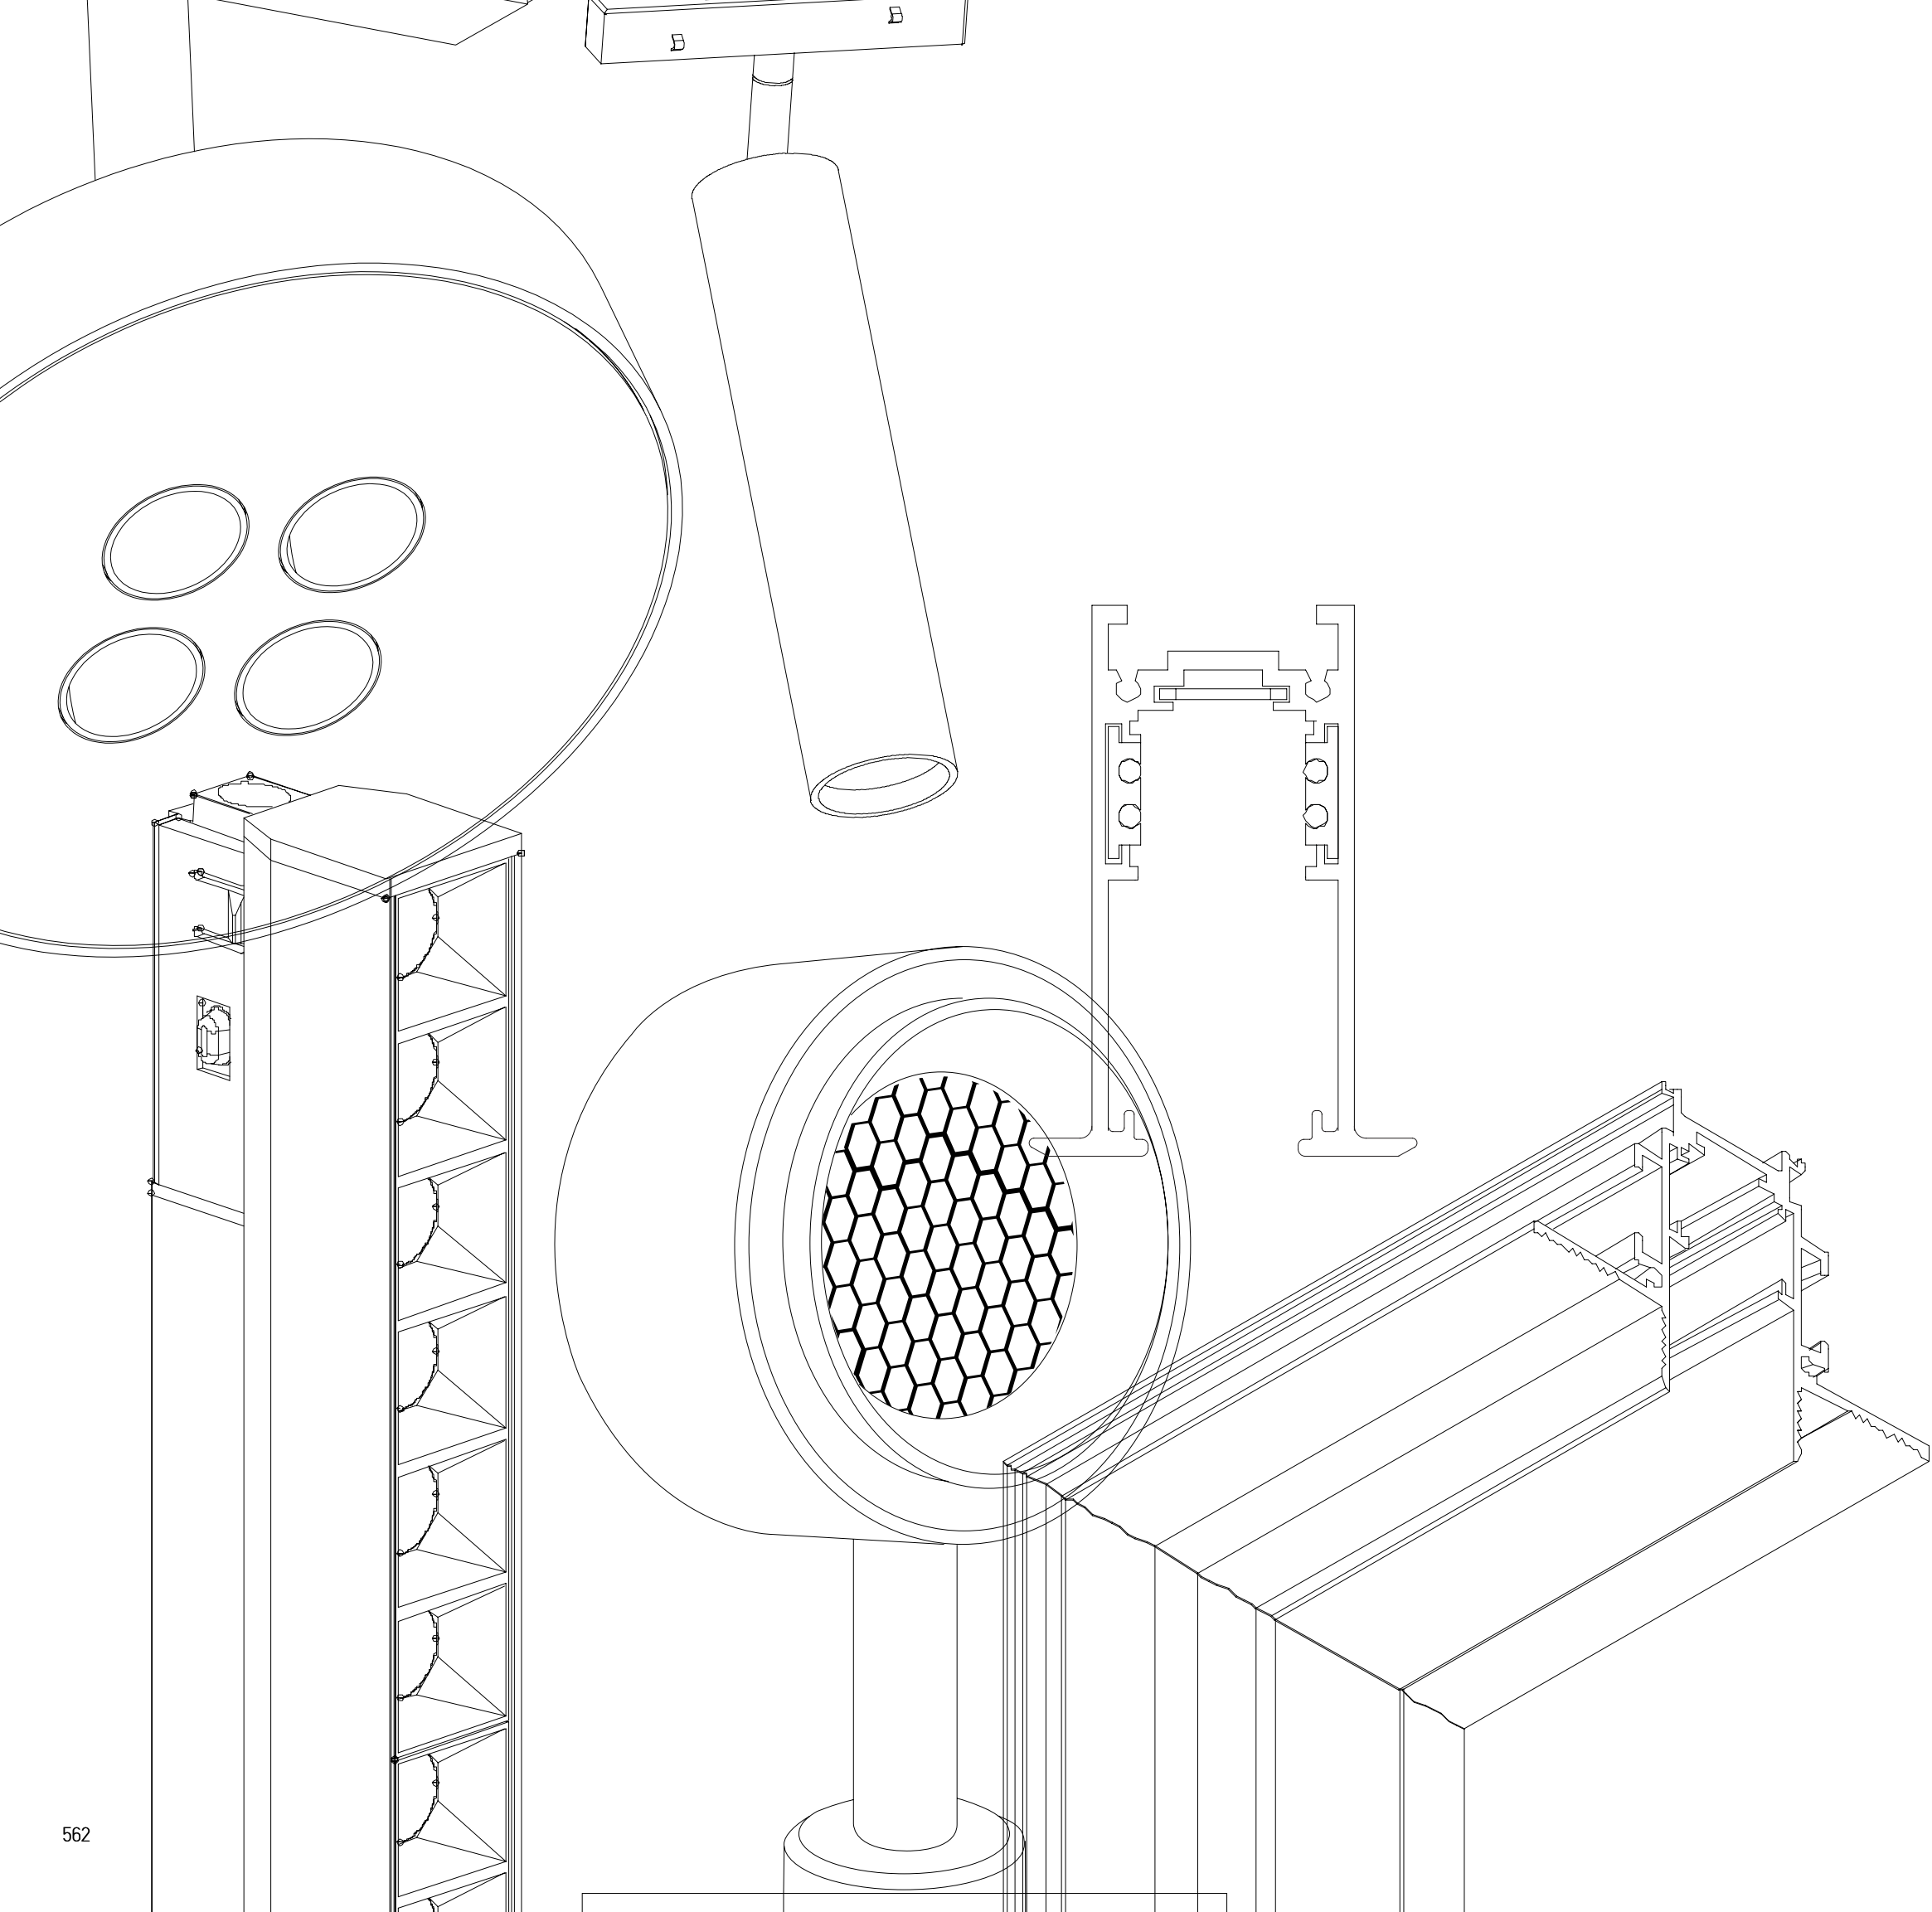

Architectural Lighting