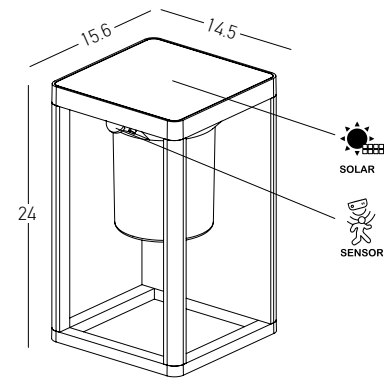

Power 3W
Input 220-240V, 50/60Hz
Color Temperature 3000K
Lumen 390Lm
Cri 82
IP 54
Dimensions L: 18cm W: 18cm H: 51cm
Switch 1 Switch On/Off
Material Aluminum - Tempered Glass
Special Feature Solar Panel
Portable Lamp
USB Cable Included

Color Graphite / **Code E302**