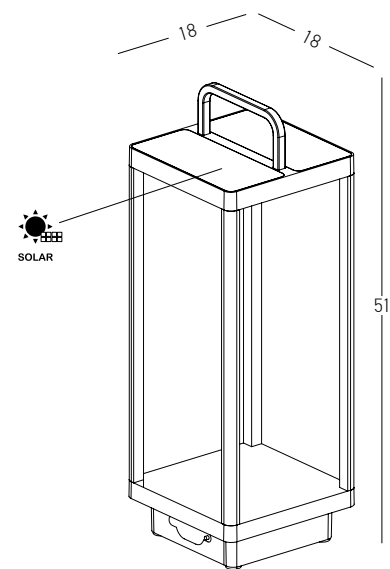

Power 2W
Input 220-240V, 50/60Hz
Color Temperature 3000K
Lumen 300Lm
Cri 80
IP 65
Dimensions L: 15.6cm W: 14.5cm H: 24cm
Material Aluminum - PC Diffuser
Special Feature Solar Panel
3 Different Ways of Lighting
Sense Distance 3 - 5m

Color Graphite / **Code E295**

Power 3W
Input 220-240V, 50/60Hz
Color Temperature 3000K
Lumen 390Lm
Cri 82
IP 54
Dimensions L: 18cm W: 18cm H: 51cm
Switch 1 Switch On/Off
Material Aluminum - Tempered Glass
Special Feature Solar Panel
Portable Lamp
USB Cable Included

Color Graphite / **Code E302**