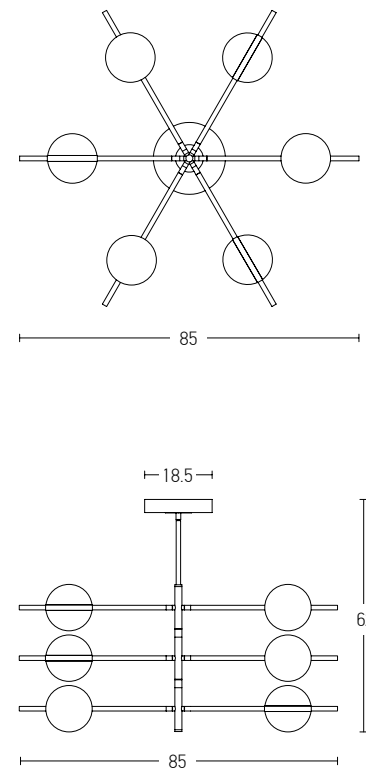

Power	45W
Input	220-240V, 50/60Hz
Color Temperature	3000K
Lumen	3600Lm
Cri	80
Dimensions	Ø: 85cm H: 62cm
Base	Ø: 18.5cm H: 3.5cm
Non Dimmable	☒
Material	Metal - Aluminium - Acrylic
Special Feature	Movable Opal Balls Ø: 12.5cm
Color	Black Matt - Gold Matt / Code 2002