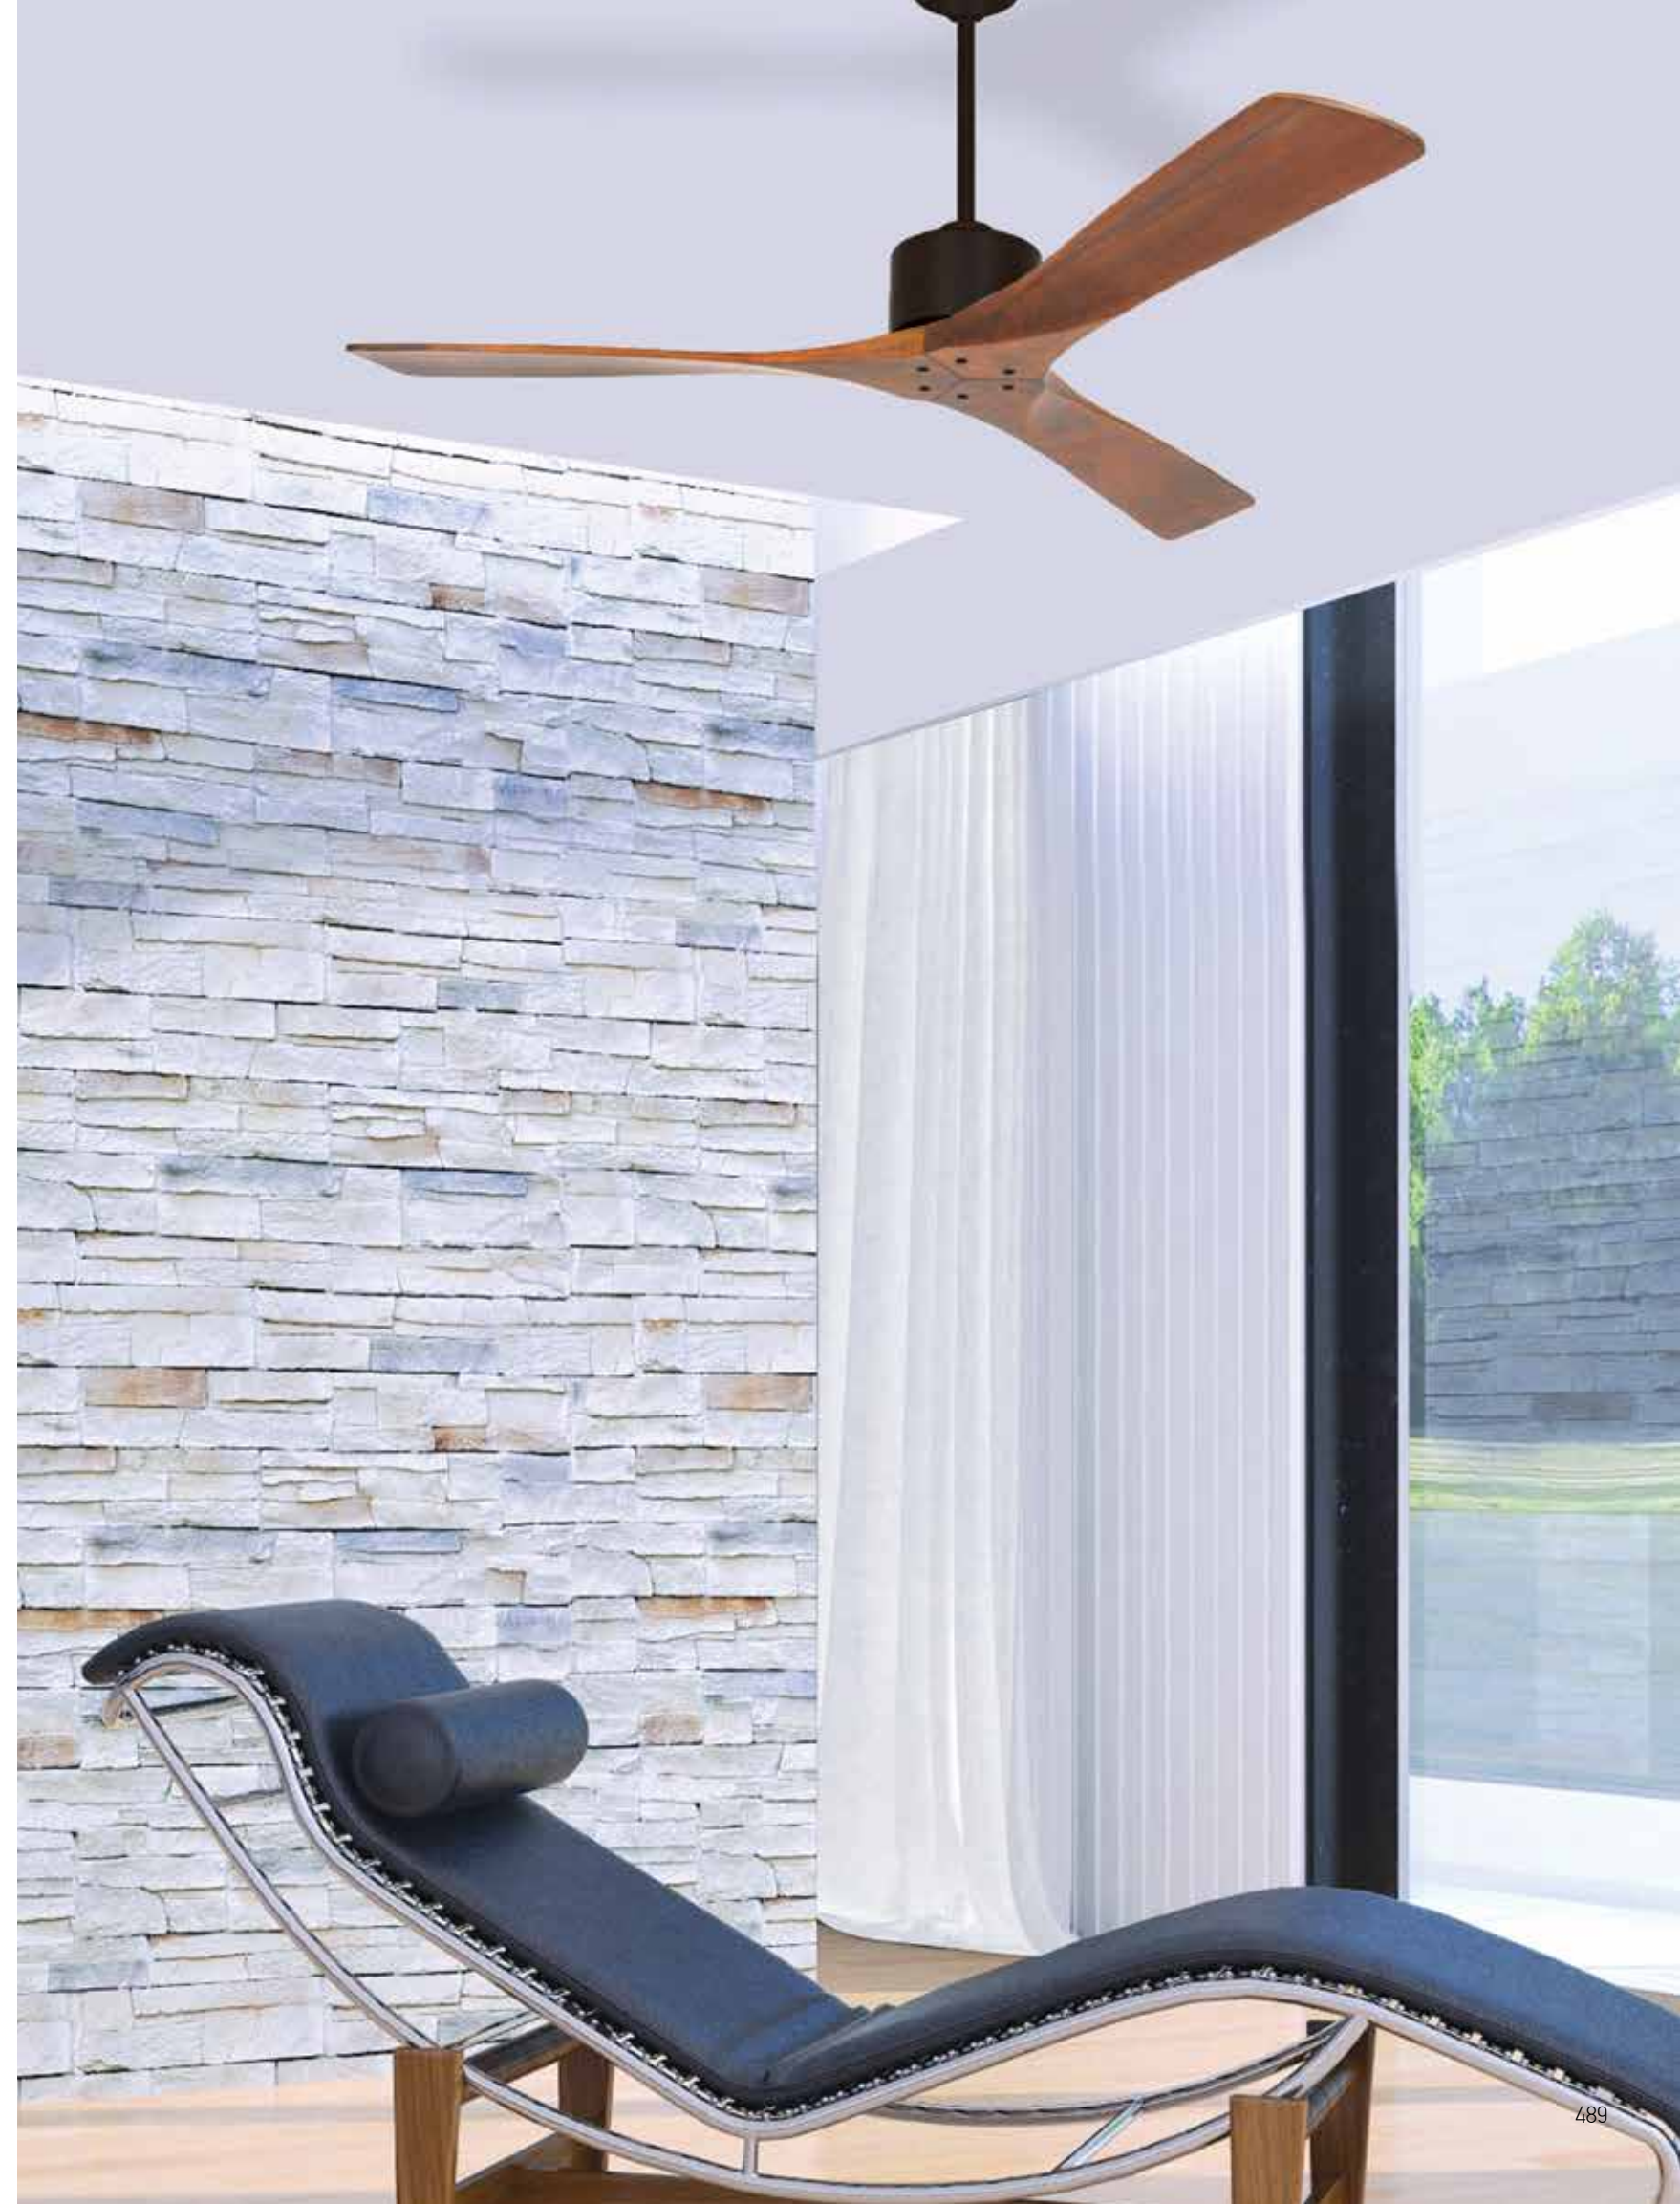

Model Finishing

Brown  
Cherry Wood Blades

Black Matt  
Cherry Wood Blades

Chrome Matt  
Natural Wood Blades

Led Light Source Without Light  
 Input 220-240V, 50/60Hz  
 dB 23  
 Dimensions 52" Ø: 132cm H: 32.5-45cm  
 Air Flow 175.3m<sup>3</sup> min  
 Night Mode Time Setting 1h / 2h / 4h / 8h  
 Material Metal - Wood  
 Special Feature 2 Down Rods 12.5-25cm  
 Summer Function  
 Motor Feature AC Motor 57W  
 3 Speeds  
 Color Black Matt / **Code 19136-B**