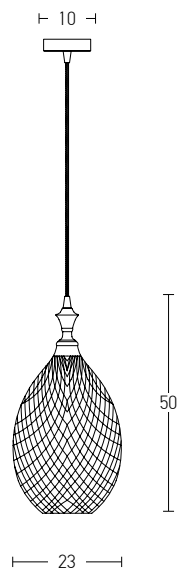

Bulb 1xE27
Power MAX 40W
Input 220-240V, 50/60Hz
Dimensions Ø: 23cm H: 50cm
Base Ø: 10cm H: 2cm
Material Metal - Glass
Special Feature 200cm Fabric Cable Adjustable
Color Chrome - Smoked Grey / **Code 1986**