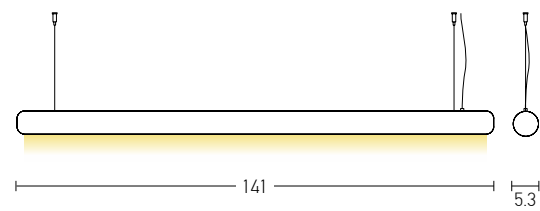

Power 45W
Input 220-240V, 50/60Hz
Color Temperature 3000K
Lumen 6300Lm
Cri 80
Dimensions Ø: 5.3cm L: 141cm
Base Ø: 8cm H: 3.5cm
Non Dimmable ☒
Material Aluminium - PC Diffuser
Special Feature 200cm Fabric Cable Adjustable
Optional Dimming DALI
Color Painted Bronze / **Code 22207**
Color Corten / **Code 22206**