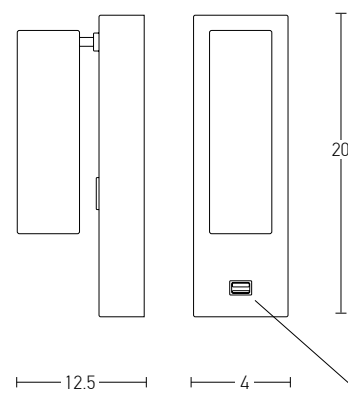

Power 3W
Input 220-240V, 50/60Hz
Color Temperature 3000K
Lumen 240Lm
Cri 80
Dimensions L: 12.5-19cm W: 4cm H: 20cm
Non Dimmable ☒
Switch On/Off
Material Metal - Aluminium
Special Feature USB Charger
Color Black Matt / **Code H35**

USB Charger