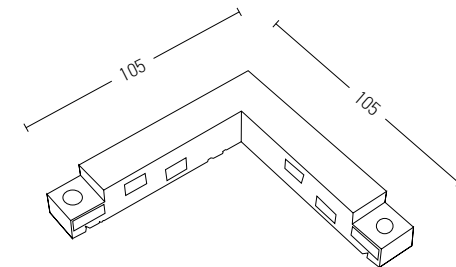

Flex Connector with Cable for 48V Magnetic Tracks  
**Code 20105 / Color Black**  
**Code 20105-W / Color White**

Corner Connector for 48V Magnetic Tracks  
**Code 20104 / Color Black**  
**Code 20104-W / Color White**