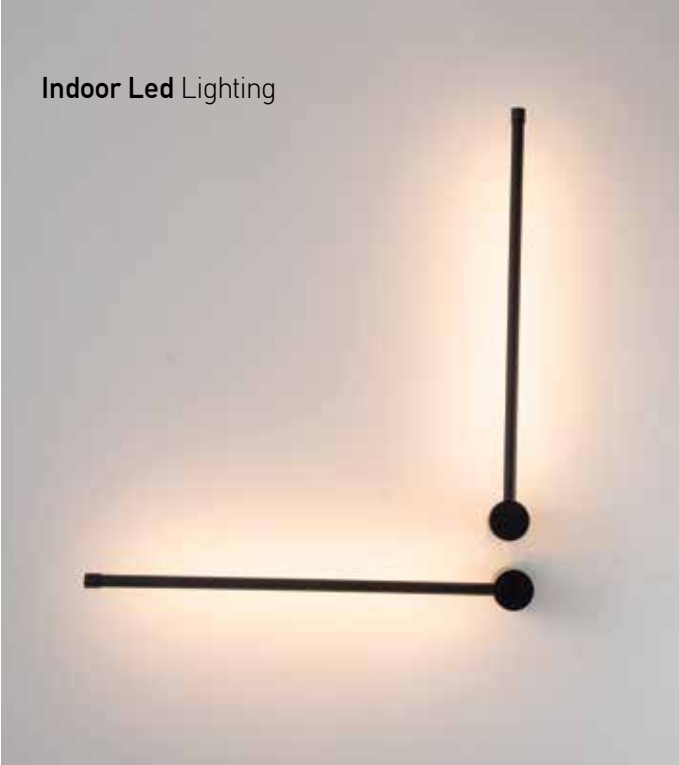

Indoor Led Lighting