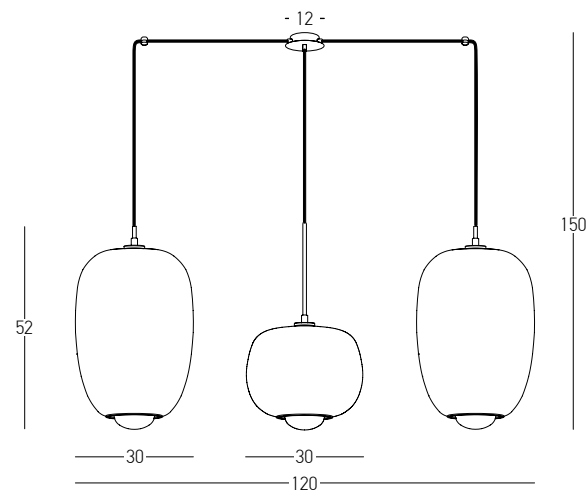

Bulb 3xG9 Led
Power MAX 7W
Input 220-240V, 50/60Hz
Dimensions L: 120cm W: 30cm H: 150cm
Base Ø: 12cm H: 3cm
Glass Ø: 30cm H: 24cm
Ø: 30cm H: 43cm
Opal Glass Ø: 10.5cm H: 13.5cm
Material Metal - Smoked Glass Outside
Opal Glass Inside
Special Feature 150cm Cable Adjustable
Color Sandy Black - Smoked Glass - Gold Matt / **Code 22149**