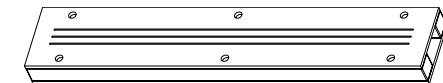

Tooling for Cutting Soft Track

Code 20281