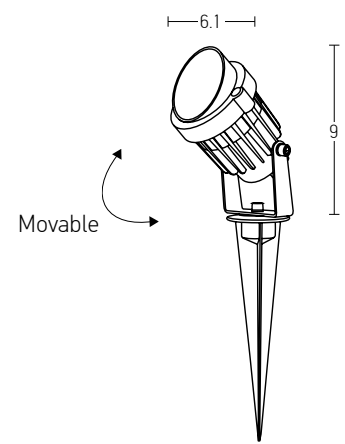

Power 5W
Input 220-240V, 50/60Hz
Color Temperature 3000K
Lumen 450Lm
Cri 80
IP 65
Dimensions Ø: 6.1cm H: 9cm
Optic 36°
Material Aluminium - Tempered Glass
Special Feature Movable
Spike Included

Color Graphite / **Code E153**