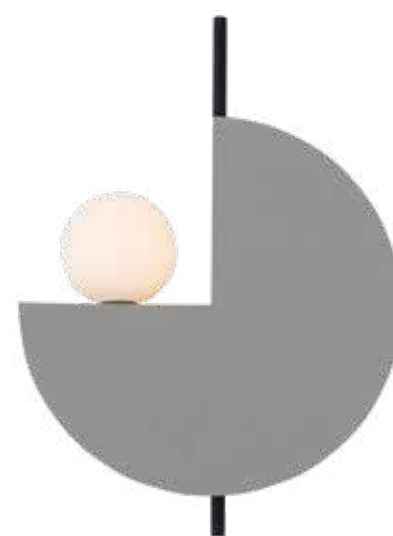

Elephant Grey
Sandy Black