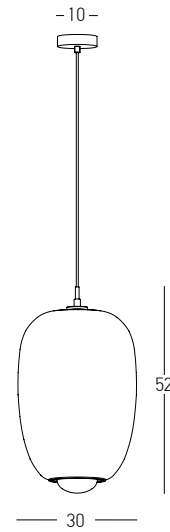

Bulb 1xG9 Led
Power MAX 7W
Input 220-240V, 50/60Hz
Dimensions Ø: 30cm H: 52cm
Base Ø: 10cm H: 2.5cm
Glass Ø: 30cm H: 43cm
Opal Glass Ø: 10.5cm H: 13.5cm
Material Metal - Smoked Glass Outside
Opal Glass Inside
Special Feature 150cm Cable Adjustable
Color Smoked Glass - Gold Matt / **Code 22056**