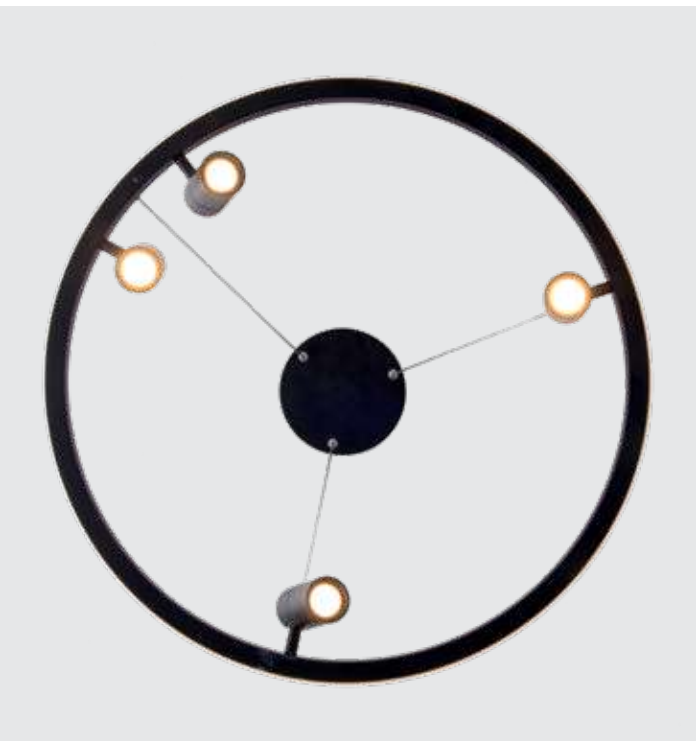

Power 27W + 4x5W  
 Input 220-240V, 50/60Hz  
 Color Temperature 3000K  
 Lumen 5000Lm  
 Cri 80  
 Dimensions Ø: 60cm H: 200cm  
 Base Ø: 18cm H: 3.5cm  
 Spots Dimensions Ø: 4.5cm H: 8cm  
 Dimmable Triac   
 Material Metal - Aluminum - Silicon  
 Special Feature 200cm Cable Adjustable  
 Movable Spots  
 Profile 2x2cm  
 Color Black Matt / **Code 22012**