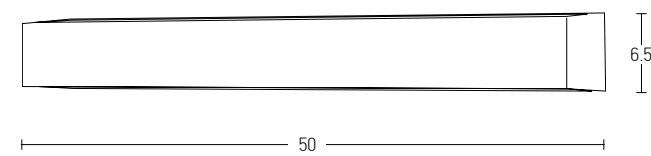

Power 30W
Input 220-240V, 50/60Hz
Color Temperature 3000K
Lumen 2400Lm
Cri 80
IP 65
Dimensions L: 7.5cm W: 50cm H: 6.5cm
Material Aluminium - Tempered Glass
Special Feature Up - Down Light
Color Graphite / **Code E227**