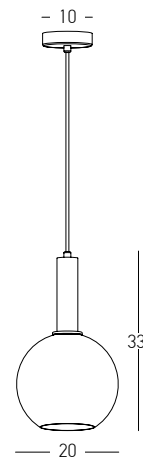

Bulb 1xE27
Power MAX 40W
Input 220-240V, 50/60Hz
Dimensions Ø: 20cm H: 33cm
Base Ø: 10cm H: 2.5cm
Glass Ø: 20cm H: 18cm
Material Metal - Opal Glass
Special Feature 150cm Fabric Cable Adjustable
Color Gold Matt / **Code 22071**