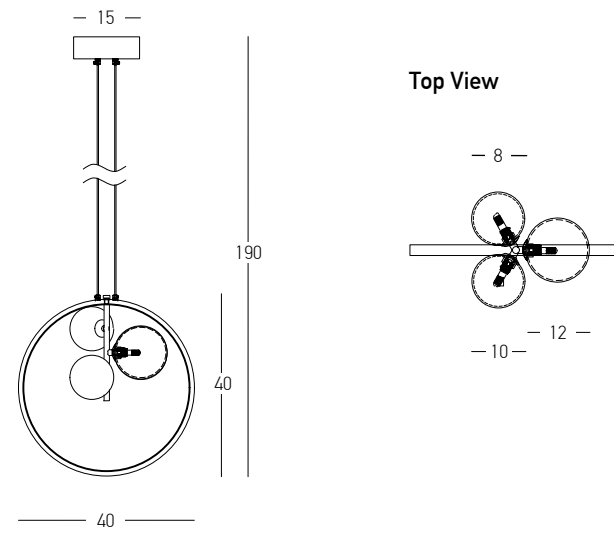

LED	20W
Bulb	3xG9 LED
Power	MAX 7W
Input	220-240V, 50/60Hz
Color Temperature	3000K
Lumen	2600Lm
Cri	80
Dimensions	Ø: 40cm W: 22cm H: 40cm
Base	Ø: 15cm H: 3.5cm
Dimmable Triac	○
Material	Metal - Aluminum - Glass - Silicon
Clear Glass	Ø: 12cm l Ø: 10cm l Ø: 8cm
Special Feature	150cm Cable Adjustable Profile 2x1cm
Color	Sandy Black / Code 22064