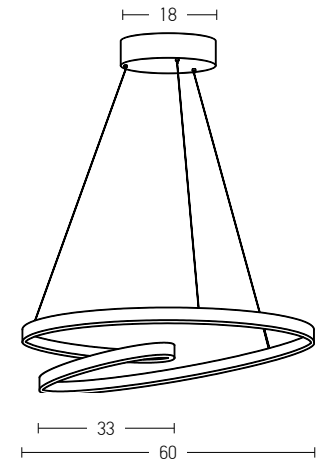

Power 52W
Input 220-240V, 50/60Hz
Color Temperature 3000K
Lumen 4950Lm
Cri 80
Dimensions Ø: 60cm / Ø: 33cm H: 15cm
Base Ø: 18cm H: 4.5cm
Non Dimmable ☒
Material Aluminium - Silicon
Special Feature 120cm Cable Adjustable
Color White Matt / **Code 180055**