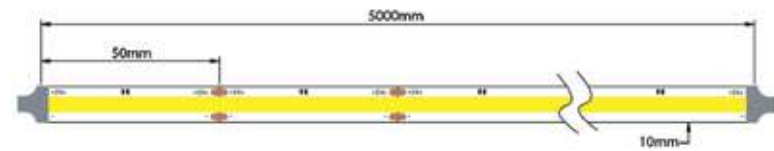

-LED STRIP COB 5W + 10W CRI 90

Code	IP	Kelvin	CRI	Watt	Lm/m
LS01	20	2700	90	5W/m	510
LS02	20	2700	90	10W/m	950
LS03	20	3000	90	10W/m	1000
LS04	20	4000	90	10W/m	1105

Lumen Efficiency 110Lm/W
SDCM 3
Ra 90
SMD Type COB
LEDs/m 480
Voltage DC24V
Width 10mm
Unit cut 50mm
Life Span 20000H
Waterproof Rate IP20

Dimming Options

1. DALI Dimming : Dali Driver 24V + Switch DALI MCU . Suitable with Drivers to Page : 701
2. BLUETOOTH Dimming : Element Driver 24V+OT BLE (CASAMBI App) . Suitable with Drivers to Page : 700
3. PHASECUT Dimming : Suitable with PhaseCut Drivers to Page : 701
4. 1-10 Dimming : 1-10 Driver 24V . Suitable with 1-10V Drivers to Page : 701
5. PUSH BUTTON Dimming : Dali Driver 24V to Page : 701