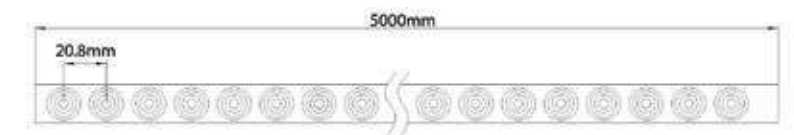

-LED STRIP 24V 18W/m with OPTICS 20° x 45°

Code	IP	Kelvin	CRI	Watt	Lm/m
LS11	67	4000	90	18W/m	1597

Lumen Efficiency 103Lm/W
SDCM 3
Ra 90
LEDs/m 48
Voltage DC24V
Width 18.5mm
Unit cut 125mm
Life Span 50000H
Waterproof Rate IP67