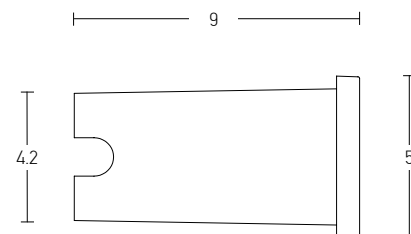

Power 2W
Input 220-240V, 50/60Hz
Color Temperature 3000K
Lumen 200Lm
Cri 80
IP 65
Dimensions Ø: 5cm H: 9cm
Material Stainless Steel- PC Diffuser
Depth Required 8cm
Recessed Mounting Box Included
Color Stainles Steel / **Code E288**