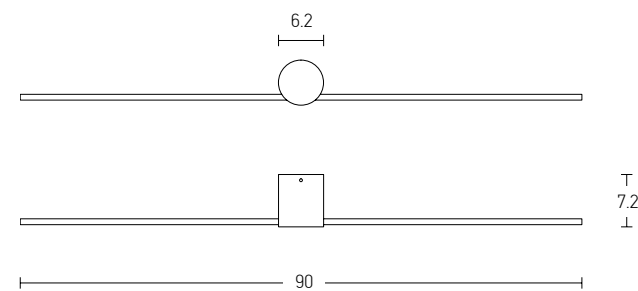

Power 9W
Input 220-240V, 50/60Hz
Color Temperature 3000K
Lumen 720Lm
Cri 80
Dimensions L: 7.2cm W: 60cm H: 6.2cm
Base Ø: 6.2cm L: 7.2cm
Non Dimmable ☒
Material Aluminium
Special Feature IP 44
Profile 0.8 x 0.8cm
Color Sandy Black / **Code 20145**

Power 13W
Input 220-240V, 50/60Hz
Color Temperature 3000K
Lumen 1040Lm
Cri 80
Dimensions L: 7.2cm W: 90cm H: 6.2cm
Base Ø: 6.2cm L: 7.2cm
Non Dimmable ☒
Material Aluminium
Special Feature IP 44
Profile 0.8 x 0.8cm
Color Sandy Black / **Code 20146**