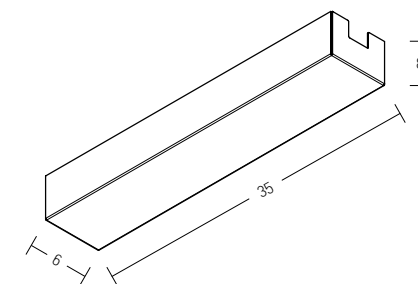

Surface Mount Base for 48V Soft Track System

Power 100W
Input 220-240V , 50/60Hz
Output 48V
Dimensions L: 35cm W: 6cm H: 8cm
Non Dimmable ☒
Guarantee 5Years
Color Sandy Black / Code 20292