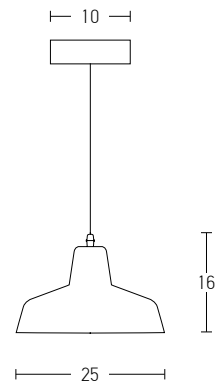

Bulb 1xE27
Power MAX 40W
Input 220-240V, 50/60Hz
Dimensions Ø: 25cm H: 16cm
Base Ø: 10cm H: 2.5cm
Material Concrete
Special Feature 120cm Cable Adjustable
Color Concrete - Chrome Base / **Code 1655**