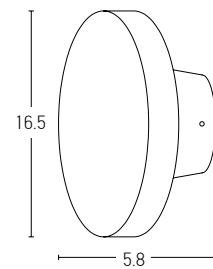

Power	8W
Input	220-240V, 50/60Hz
Color Temperature	3000K
Lumen	720Lm
Cri	80
IP	65
Dimensions	Ø: 16.5cm L: 5.8cm
Material	ABS - PC Diffusser
Color	Sandy Black / Code E305
Color	Sandy White / Code E304