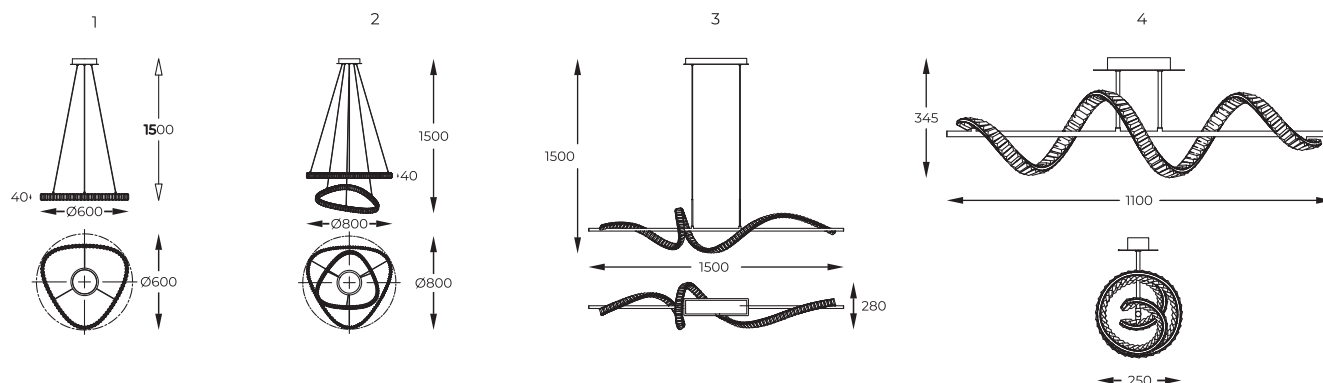

DIMENSIONS