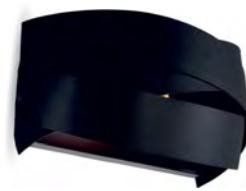

5. **TORNADO** | Wall lamp
1110
1 x E14 MAX 40W
metal black body and shade