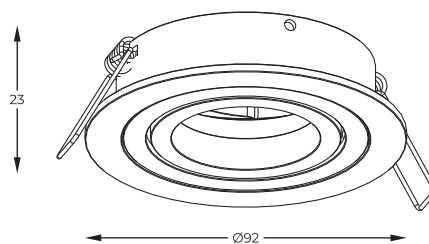

DIMENSIONS _____

1-2