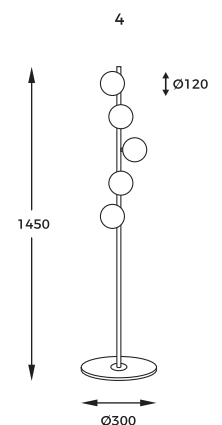

DIMENSIONS