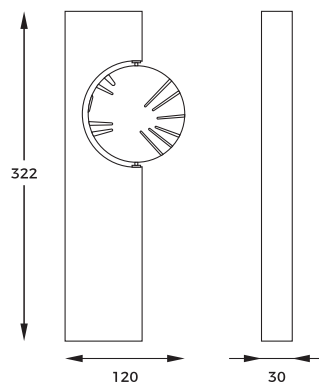

DIMENSIONS

1-2