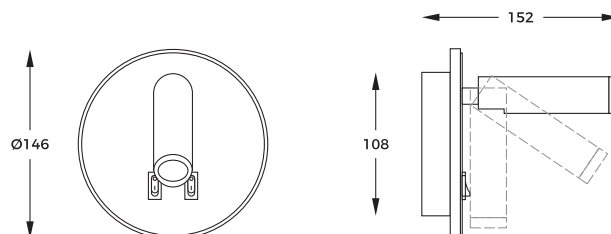

DIMENSIONS

1-2