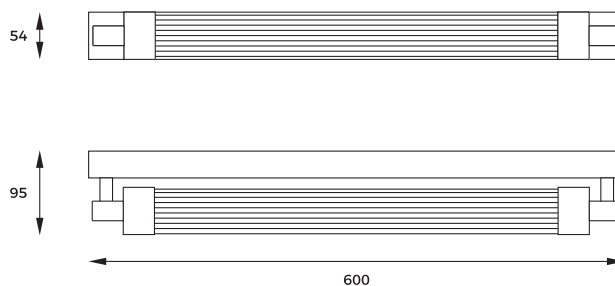

DIMENSIONS

1-2

3-4