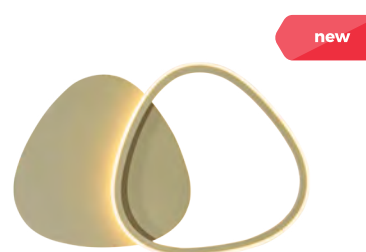

- WALL SWITCH CCT
- SETTING MEMORIZATION

DIMENSIONS

1. **HURON** | Ceiling lamp
 2023519C5A-BE
 1 x LED MAX 48W
 2500LM | 3000K
 metal | beige body

2. **HURON** | Wall lamp
 250015WM-BE
 1 x LED MAX 12W
 450LM | 3000K
 metal | beige body