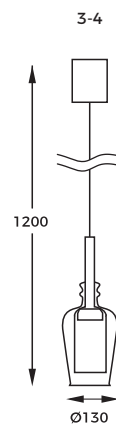

DIMENSIONS