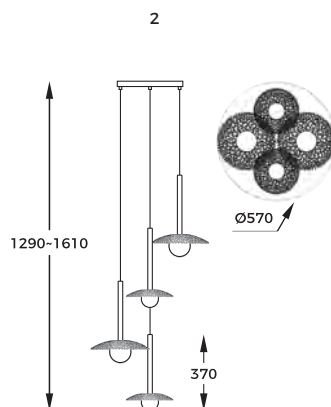

DIMENSIONS