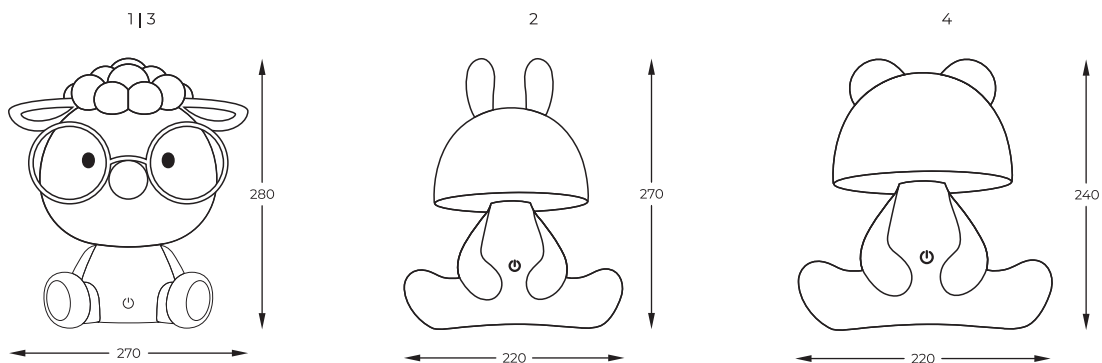

DIMENSIONS