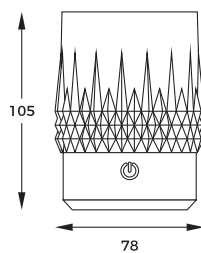

DIMENSIONS

1-3