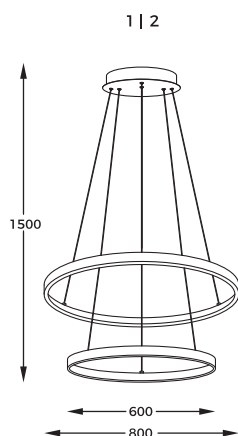

DIMENSIONS