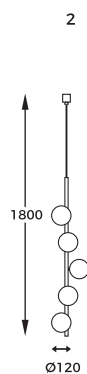

DIMENSIONS