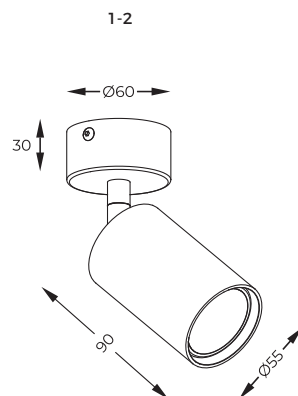

DIMENSIONS _____