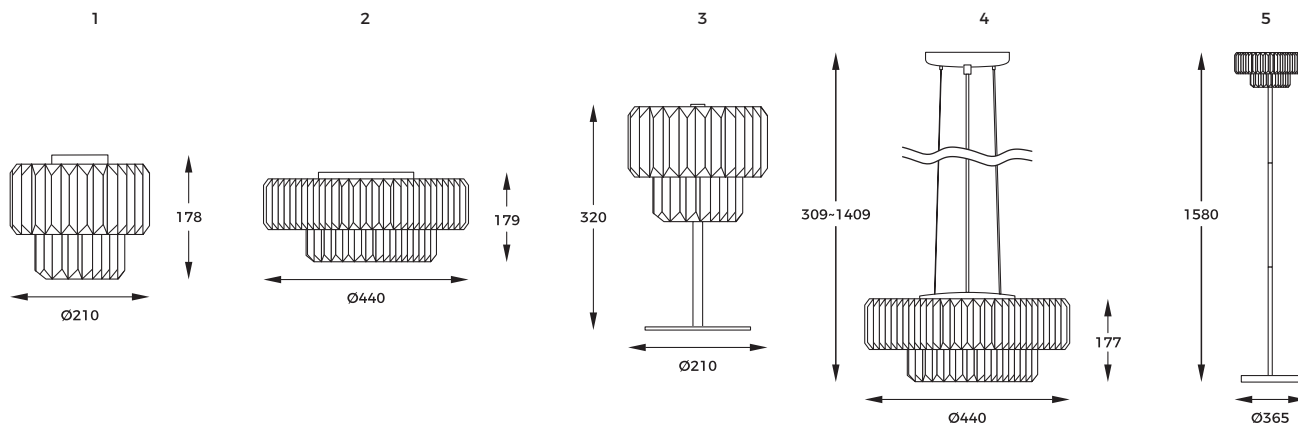

new

1. HELIOS | Ceiling lamp
C0496-01G-F7AC
1 x G9 MAX 33W
metal | gold body
clear crystal shade

new

2. HELIOS | Ceiling lamp
C0496-04G-F7AC
4 x G9 MAX 33W
metal | gold body
clear crystal shade

new

5. HELIOS | Floor lamp
F0496-03G-F7AC
3 x G9 MAX 33W
metal | gold body
clear crystal shade

new

3. HELIOS | Table lamp
T0496-01G-F7AC
1 x G9 MAX 33W
metal | gold body
clear crystal shade

new

4. HELIOS | Pendant lamp
P0496-04G-F7AC
4 x G9 MAX 33W
metal | gold body
clear crystal shade

DIMENSIONS