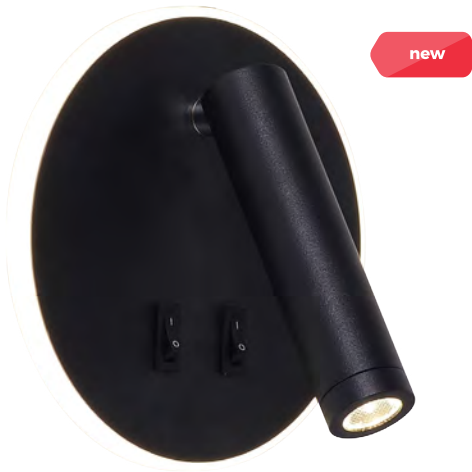

DIMENSIONS

1. CIRCA | Wall lamp
W4107-BK
1 x LED 5,5W i 1 x LED 2,5W 170 LM
3000K
metal/plastic |black body

2. CIRCA | Wall lamp
W4107-WH
1 x LED 5,5W i 1 x LED 2,5W 170 LM
3000K
metal/plastic |white body