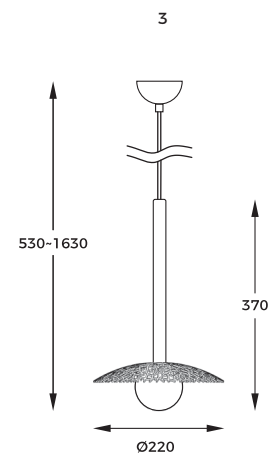

DIMENSIONS