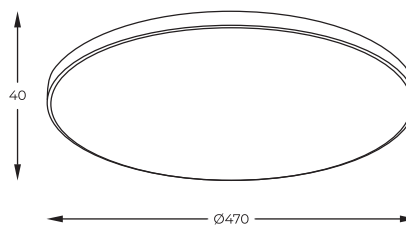

DIMENSIONS

1 | 3

2 | 4

1. LUMENZ | Ceiling lamp
MS243
1 x LED MAX 55W
2800LM | 3000K-6000K
metal/plastic | black/gold body

- REMOTE CONTROL (CCT AND DIMMING)
- SETTING MEMORIZATION

2. LUMENZ | Ceiling lamp
MS243-BK
1 x LED MAX 55W
2300LM | 3000K-6000K
metal/plastic | black body