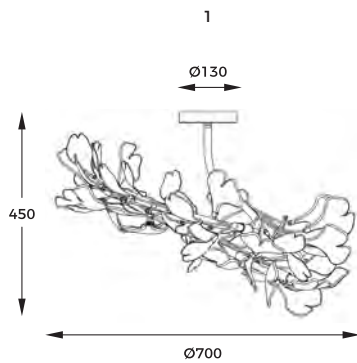

DIMENSIONS