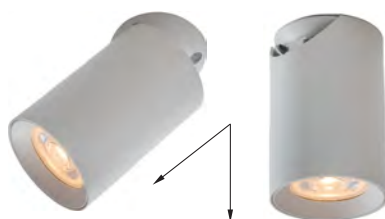

THESE SPOTS INCLUDE A REPLACEABLE MOUNTING BASE.
/ SPOTY ZAWIERAJĄ WYMIENNĄ PODSTAWĘ MONTAŻOWĄ.