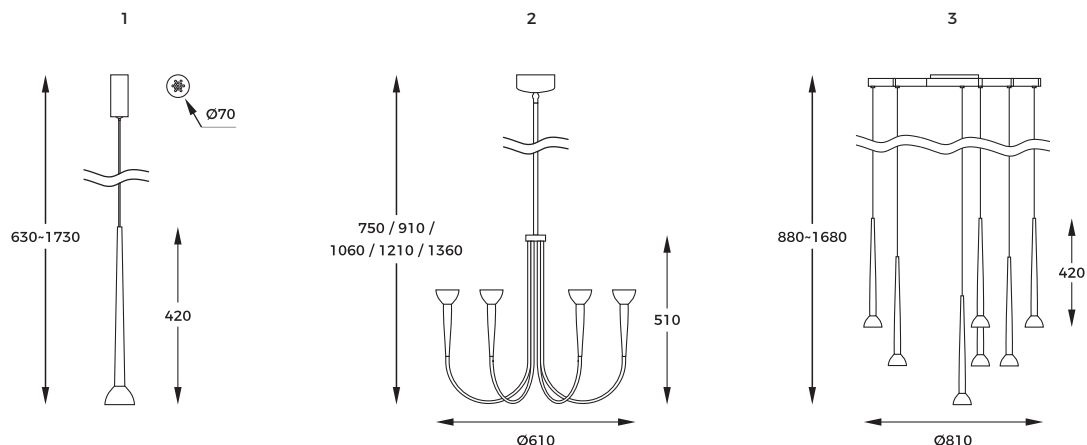

DIMENSIONS