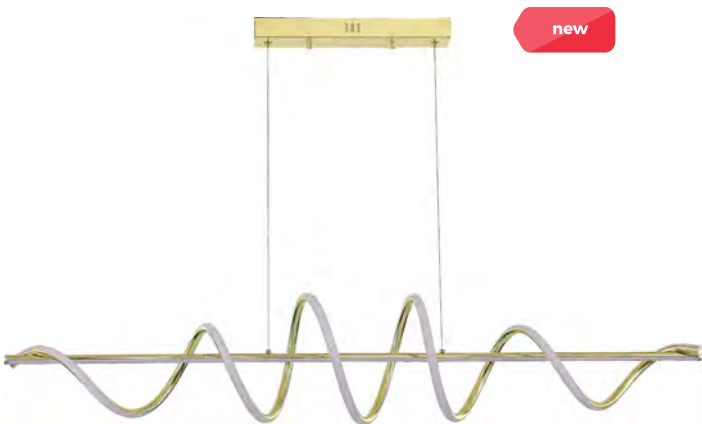

- REMOTE CONTROL (CCT AND DIMMABLE)
- SETTING MEMORIZATION

DIMENSIONS

1. **ESERO** | Pendant Lamp
MS902-BK
 1 x LED MAX 60W
 3200LM | 4000K
 metal/plastic | black body

3. **ESERO** | Pendant Lamp
MS903-BK
 1 x LED MAX 20W
 1400LM | 4000K
 metal/plastic | black body