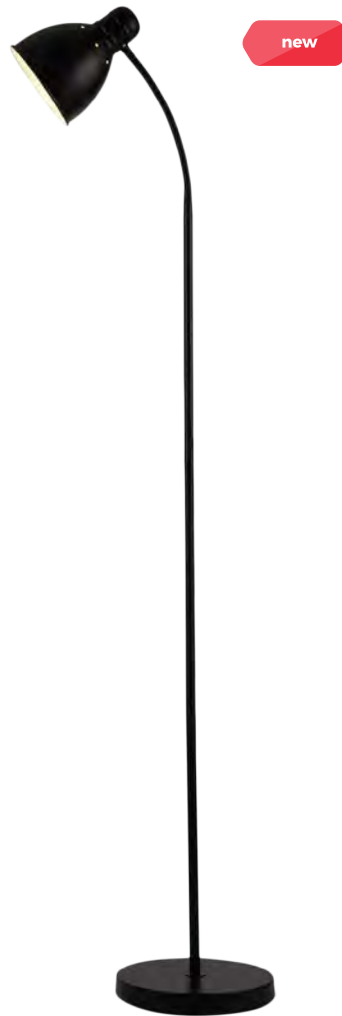

BOSCA | Floor lamp
F4102-BK
1 x E27 MAX 40W
metal | black body