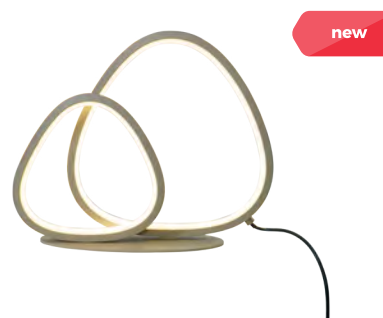

4. **HURON** | Table lamp
250015T2-BE
1 x LED MAX 14W
500LM | 3000K
metal | beige body