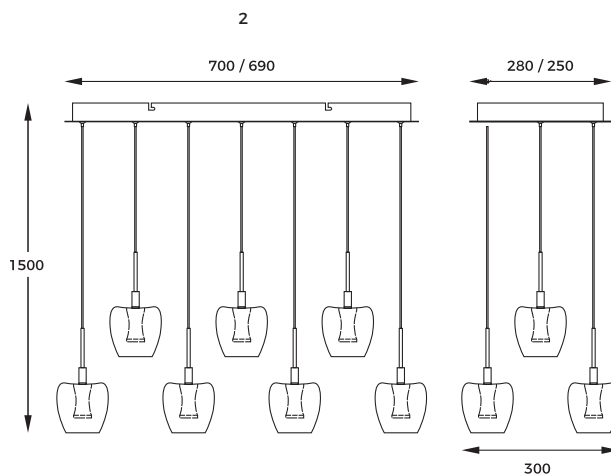

- WALL SWITCH 3-STEP DIMMING
- SETTING MEMORIZATION

DIMENSIONS

new

new

new

1. MILAN | Pendant lamp
P0606-01B-2GAC
 1 x G4 LED MAX 2W
 metal | gold body
 glass shade

2. MILAN | Wall lamp
W0606-01A-2GAC
 1 x G4 LED MAX 2W
 metal | gold body
 glass shade