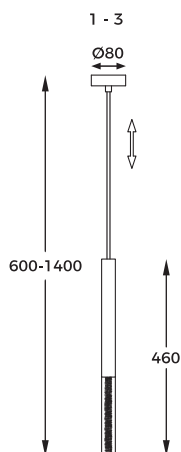

DIMENSIONS