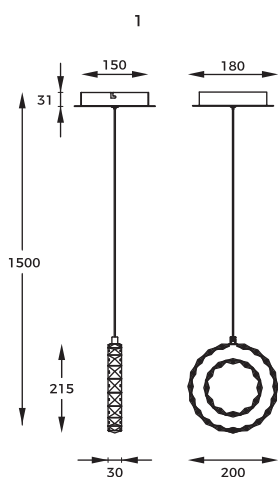

DIMENSIONS