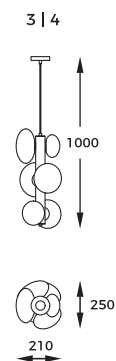

DIMENSIONS

1. OMI | Ceiling lamp
1198
5 x G9 max 5W
metal black body,
matt white glass shade

2. OMI | Pendant lamp
1196
6 x G9 max 5W
metal black body,
matt white glass shade

3. OMI | Ceiling lamp
1199
5 x G9 max 5W
metal gold body,
matt white glass shade