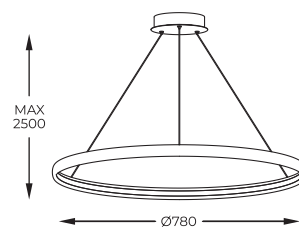

DIMENSIONS

1 - 2

3 - 4