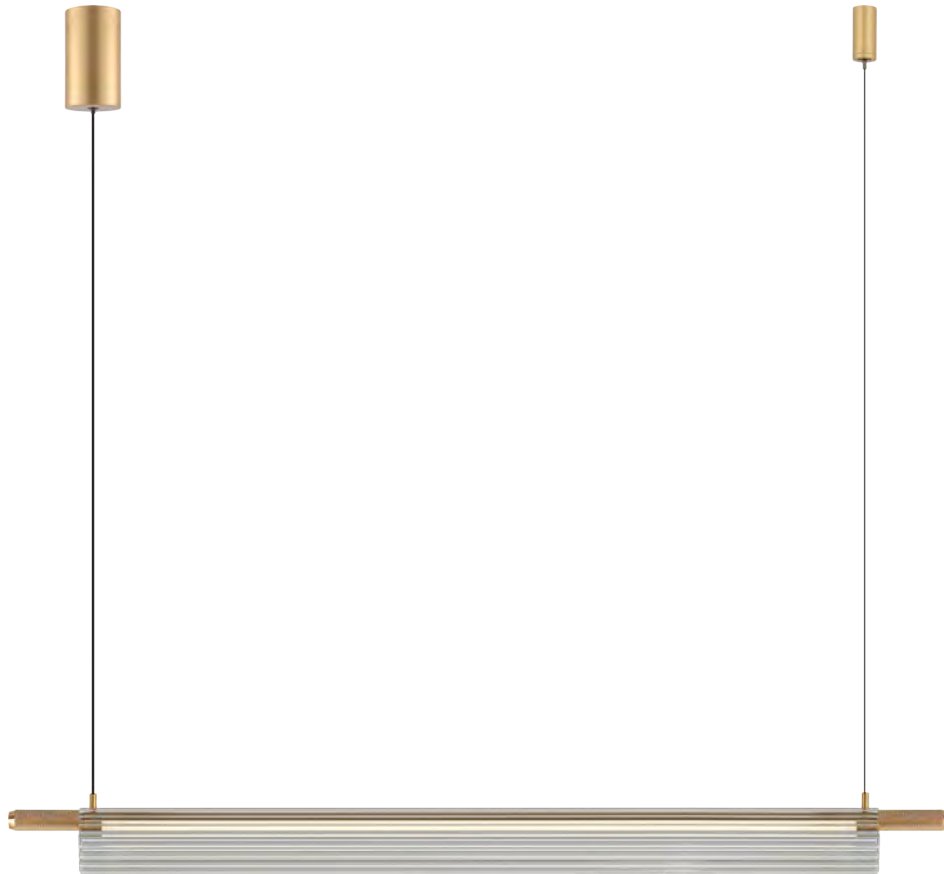

new

ARCUS | Pendant lamp
DU31835/14W
1 x LED MAX 14W
777LM | 3000/4500/6000K
metal | gold body
glass shade

- -REMOTE CONTROL (CCT AND DIMMABLE)
- SETTING MEMORIZATION

DIMENSIONS