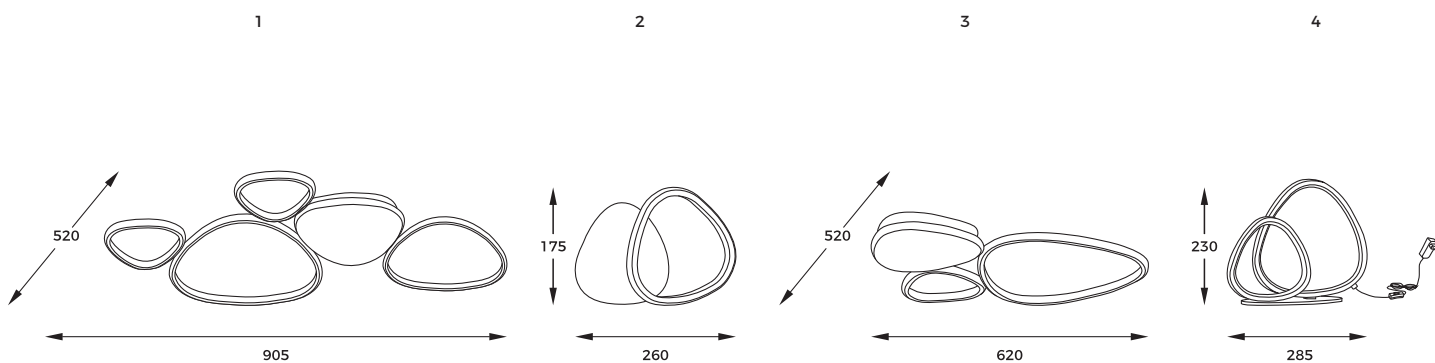

DIMENSIONS