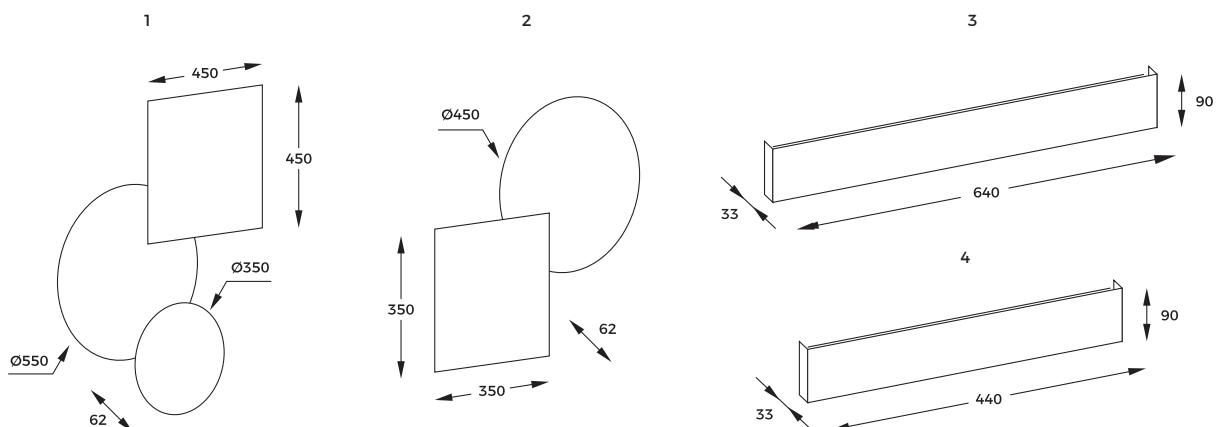

DIMENSIONS

1. CIRCA | Wall lamp
W4107-BK
1 x LED 5,5W i 1 x LED 2,5W 170 LM
3000K
metal/plastic |black body

2. CIRCA | Wall lamp
W4107-WH
1 x LED 5,5W i 1 x LED 2,5W 170 LM
3000K
metal/plastic |white body