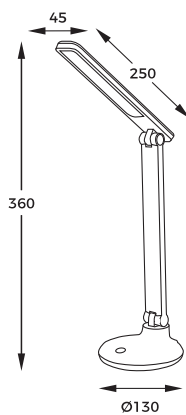

DIMENSIONS

1 - 2

3

4 - 5

EDES | Table lamp
T110810
1xE27 MAX 60 W
antique brass metal body, green glass shade

DIMENSIONS

new

1. COALA | Table lamp
KDR-611-GR
LED 3W 93LM 4000K
grey plastic body
Touch control | 3 levels brightness | adapter