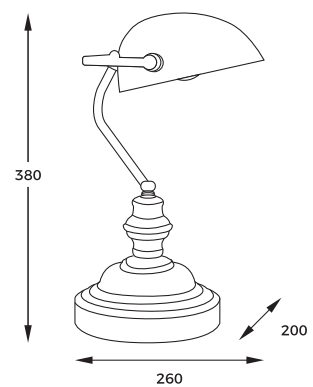

DIMENSIONS

1 - 2

3

4 - 5

EDES | Table lamp
T110810
1xE27 MAX 60 W
antique brass metal body, green glass shade

DIMENSIONS

new

1. COALA | Table lamp
KDR-611-GR
LED 3W 93LM 4000K
grey plastic body
Touch control | 3 levels brightness | adapter