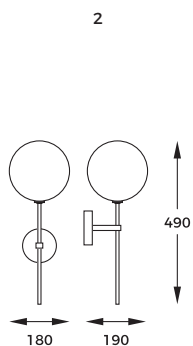

DIMENSIONS