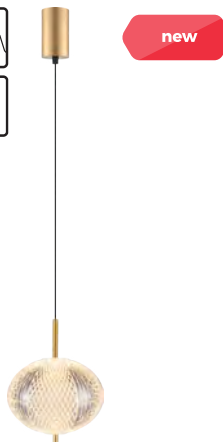

new

new

new

1. GALATEA | Pendant lamp
DU31350/6.5W
1 x LED MAX 6.5W
589LM 3000/4500/6500K
metal | gold body
plastic shade

2. GALATEA | Pendant lamp
DU31359/30W
1 x LED MAX 30W
2761LM | 3000/4500/6500K
metal | gold body
plastic shade

3. GALATEA | Pendant lamp
DU31350/63W
1 x LED MAX 63W
5665LM | 3000/4500/6500K
metal | gold body
plastic shade

new

4. GALATEA | Pendant lamp
DU31359/50W
1 x LED MAX 50W
4286LM | 3000/4500/6500K
metal | gold body
plastic shade

DIMENSIONS