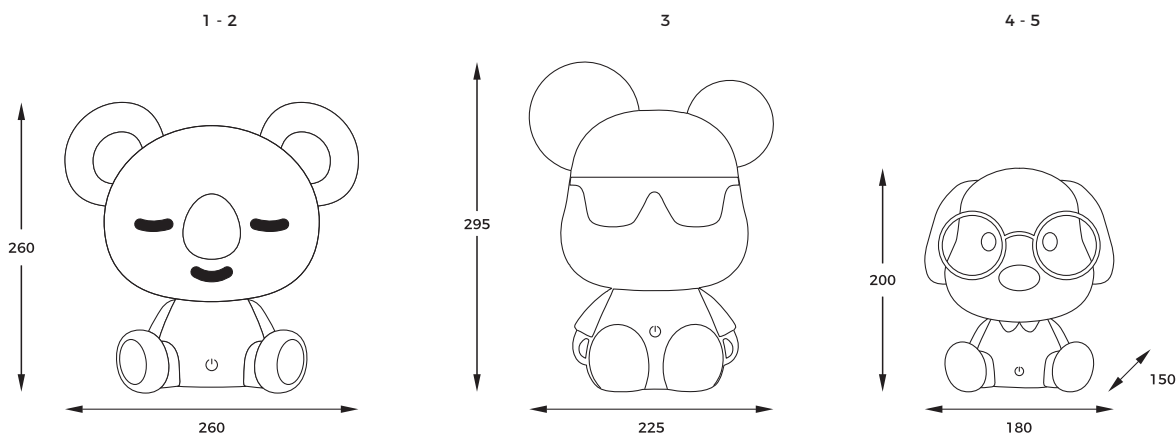

DIMENSIONS