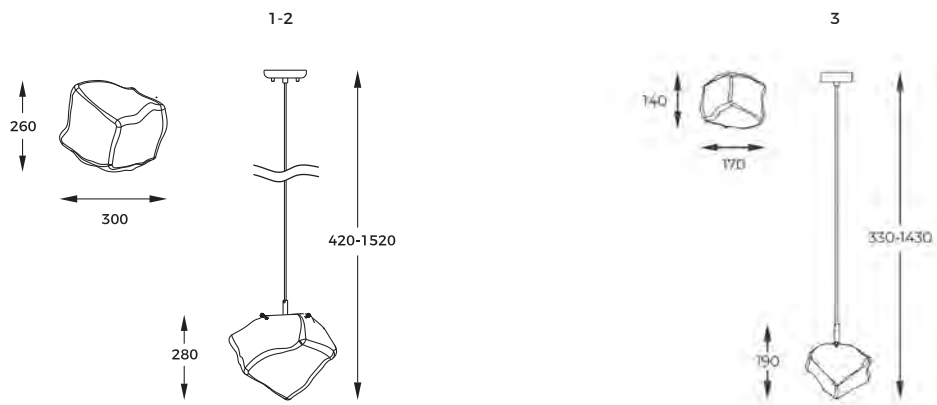

DIMENSIONS