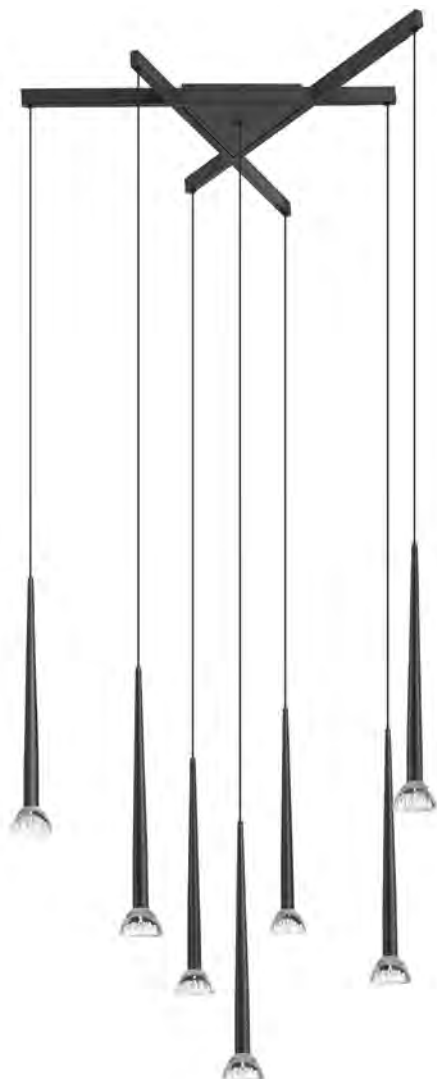

DIMENSIONS

new

new

new

1. **BOSTON** | Pendant lamp
P0603-01A-P7B1
 1 x LED MAX 5W
 550LM | 3000K
 metal | black body
 plastic shade

2. **BOSTON** | Pendant lamp
P0603-06F-P7B1
 6x LED MAX 5W
 3300LM | 3000K
 metal | black body
 clear glass shade