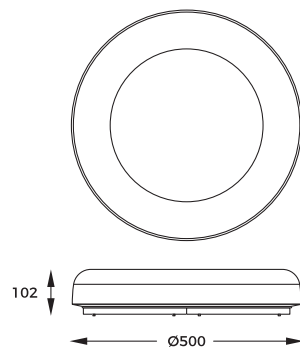

DIMENSIONS