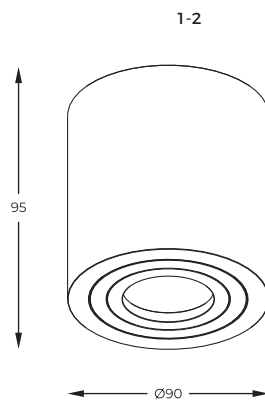

DIMENSIONS _____

1-2

1. RONDIP SL | Spot
ACGU10-158-N
1 x GU10 MAX 50W
aluminium full white, glass

2. RONDIP SL | Spot
ACGU10-159-N
1 x GU10 MAX 50W
aluminium full black, glass

DIMENSIONS

1. CHIPA DL | Spot
ARGU10-033-N
1 x GU10 MAX 50W
aluminium full white, glass