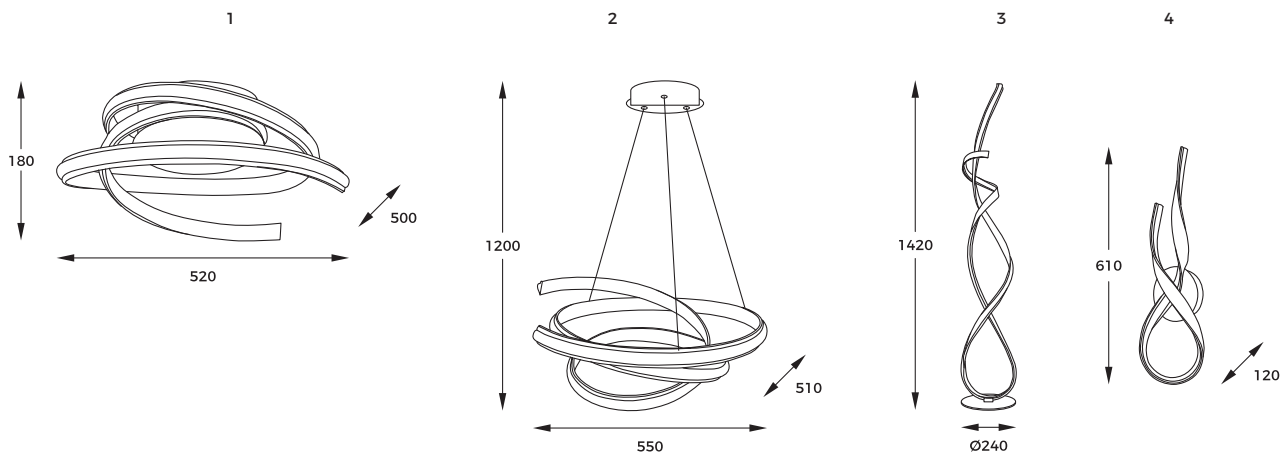

DIMENSIONS