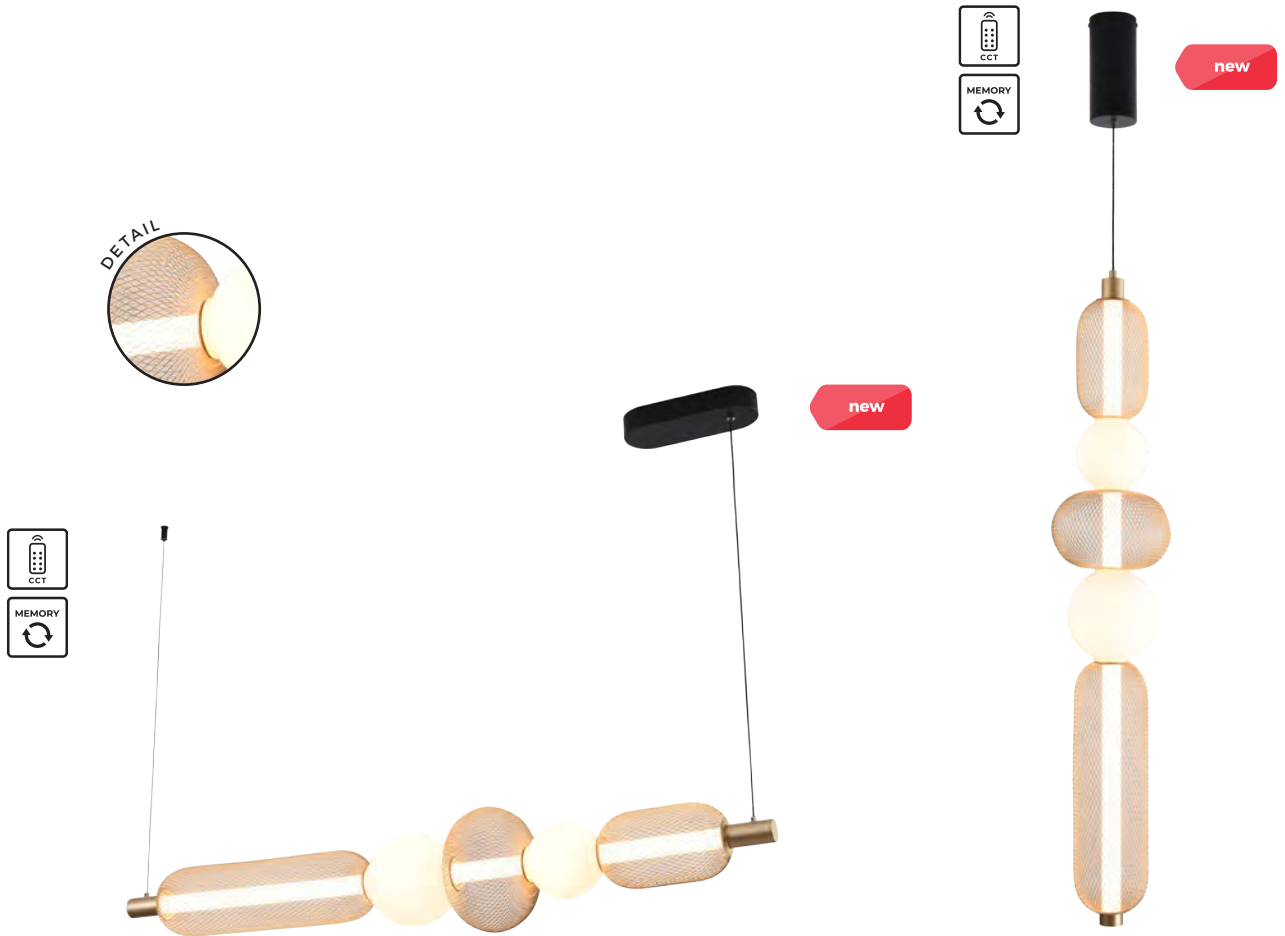

1. SARR | Pendant lamp
MD2596-5B-3BGT
1 x LED MAX 27W
3200LM | 3000-5700K
metal | black/gold body
glass shade