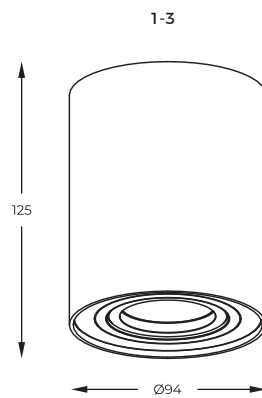

DIMENSIONS