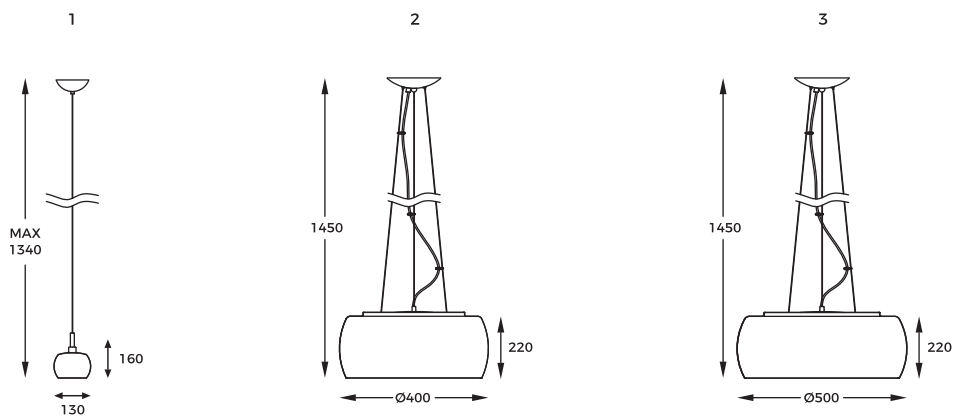

DIMENSIONS