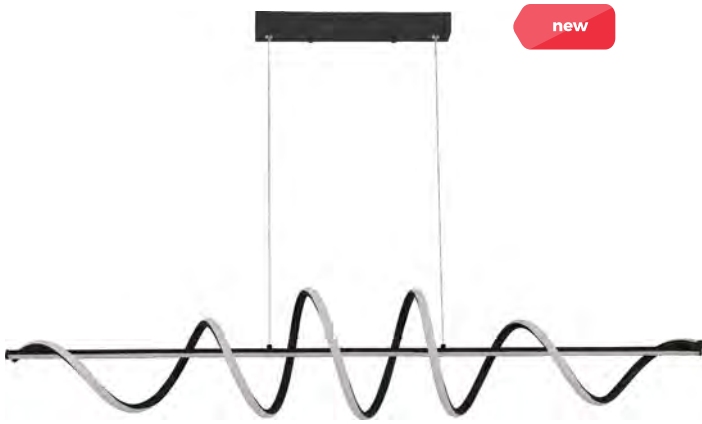

1. **ESERO** | Pendant Lamp
MS902-BK
1 x LED MAX 60W
3200LM | 4000K
metal/plastic | black body