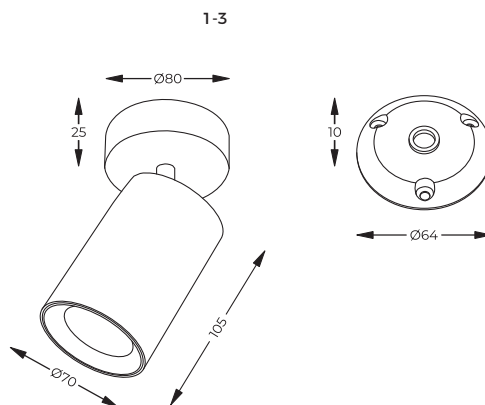

DIMENSIONS