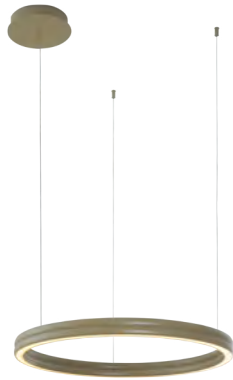

new

3. MALAWI | Floor lamp
250138F-BE
1 x LED MAX 40W
1700LM | 3000K
metal | beige body

new

4. MALAWI | Floor lamp
250138F-BK
1 x LED MAX 40W
1500LM | 3000K
metal | black body

DIMENSIONS

1-2

3-4

new