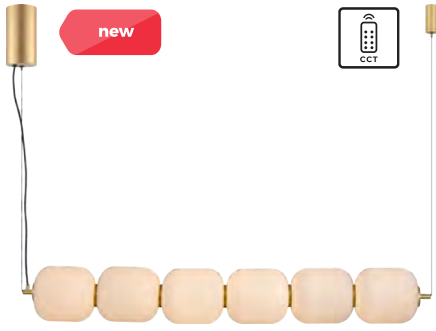

1. AKARI | Pendant lamp
DU31292/50W
1 x LED MAX 50W
4411LM | 3000/4500/6000K
metal | gold body
glass shade

- REMOTE CONTROL (CCT AND DIMMABLE)
- SETTING MEMORIZATION