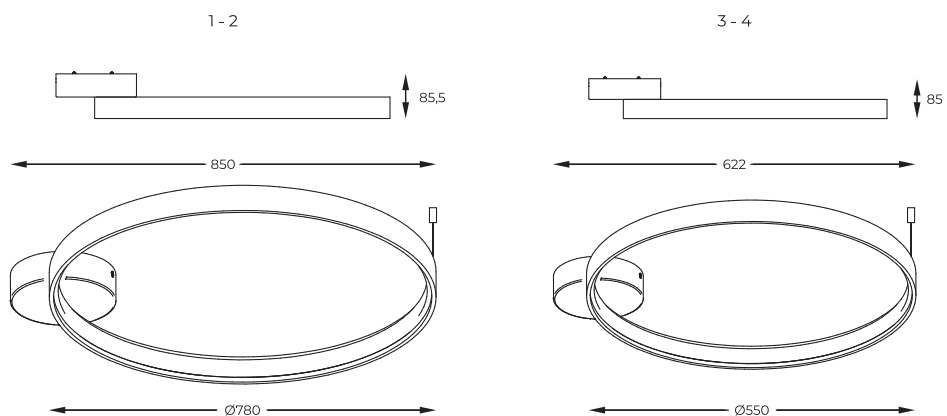

DIMENSIONS