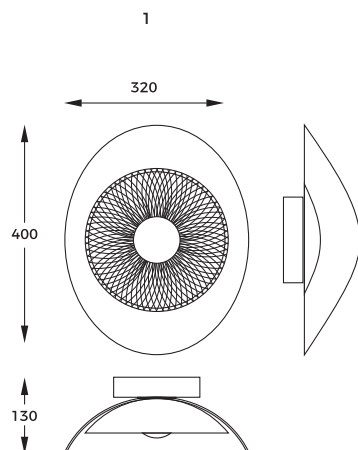

DIMENSIONS