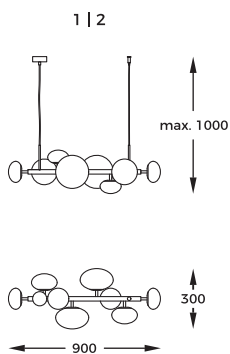

DIMENSIONS

1. OMI | Ceiling lamp
1198
5 x G9 max 5W
metal black body,
matt white glass shade

2. OMI | Pendant lamp
1196
6 x G9 max 5W
metal black body,
matt white glass shade

3. OMI | Ceiling lamp
1199
5 x G9 max 5W
metal gold body,
matt white glass shade