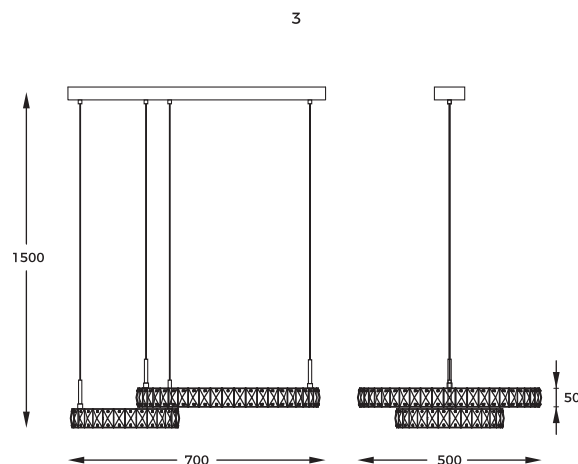

DIMENSIONS