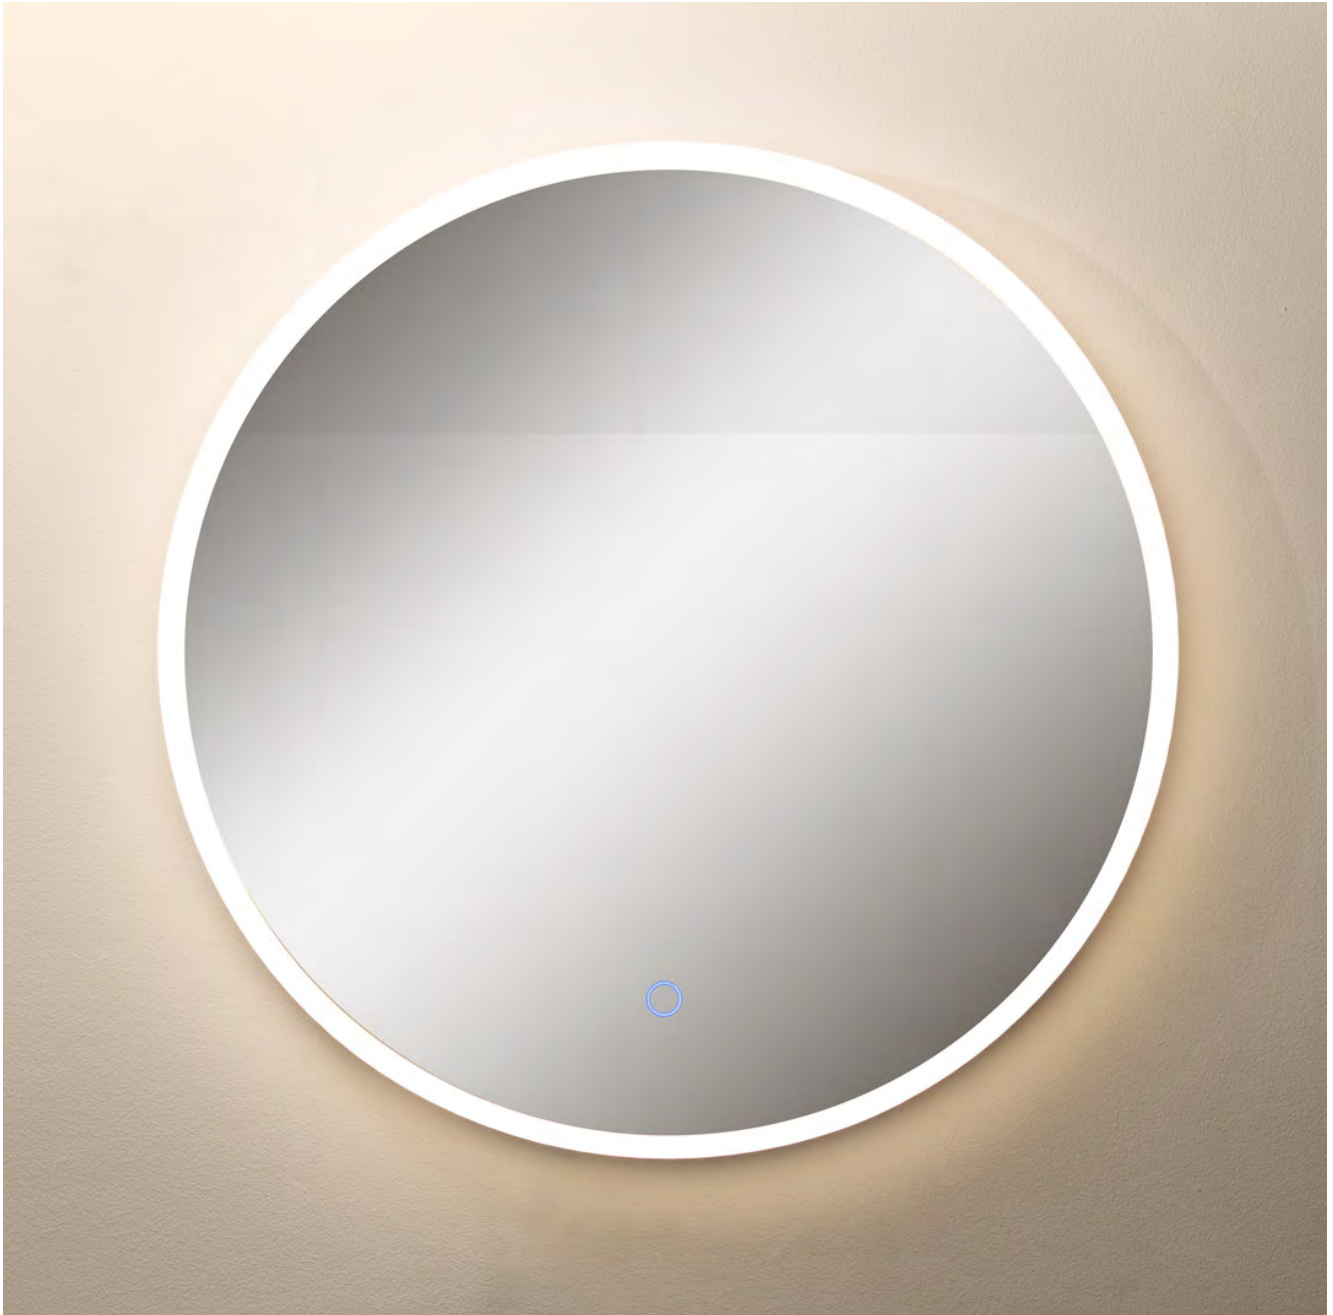

4000K - NEUTRAL LIGHT

6000K - WHITE LIGHT

DIMMABLE

LUSTRO LED | Led mirror
D2526
LED 24W 756LM, 3000-4000-6000K
glass, brushed gold, acrylic,
aluminium frame
Ø60 cm

THREE COLORS OF LIGHT

3000K - WARM LIGHT