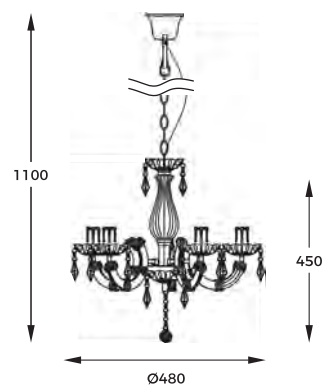

3. **MAGNOLIA** | Pendant lamp
RLD94016-5A
 5xE14 MAX 40 W
 transparent acrylic

4. **MAGNOLIA** | Pendant lamp
RLD94016-5B
 5xE14 MAX 40 W
 black acrylic

DIMENSIONS

1 - 2

3 - 4

new

CANDORA | Ceiling lamp
MS852-D500
1 x LED MAX 40W
1800LM | 3000K-600K
metal/plastic | brown body