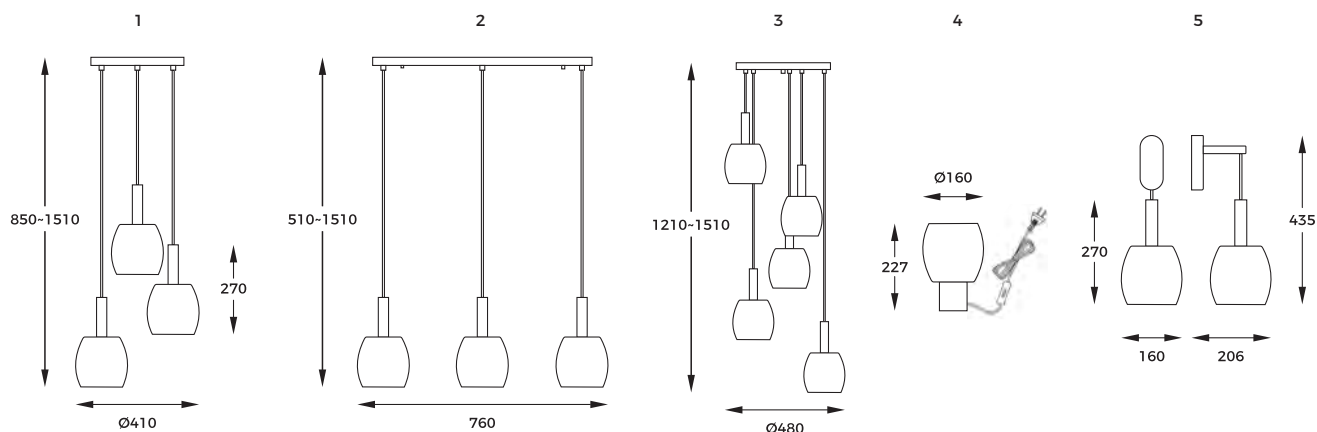

DIMENSIONS