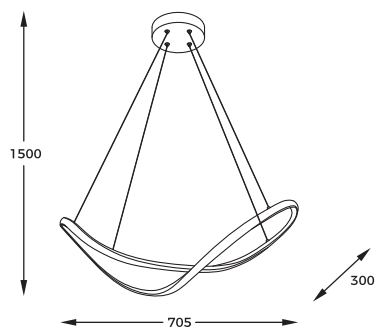

1. **ERDA | Ceiling lamp**
19600C-BK
LED 45W 2000LM 3000K-4000K-6000K
aluminium, black body
- WALL SWITCH CCT
- SETTING MEMORIZATION

2. **ERDA | Pendant lamp**
19600P-BK
LED 45W 2100LM 3000K-4000K-6000K
aluminium, black body
- WALL SWITCH CCT
- SETTING MEMORIZATION

DIMENSIONS

1

2