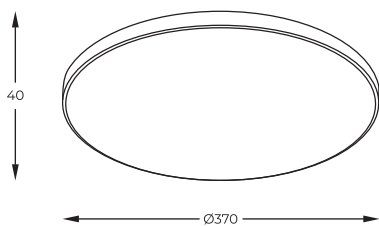

DIMENSIONS

1 | 3

2 | 4

1. LUMENZ | Ceiling lamp
MS243
1 x LED MAX 55W
2800LM | 3000K-6000K
metal/plastic | black/gold body

- REMOTE CONTROL (CCT AND DIMMING)
- SETTING MEMORIZATION

2. LUMENZ | Ceiling lamp
MS243-BK
1 x LED MAX 55W
2300LM | 3000K-6000K
metal/plastic | black body