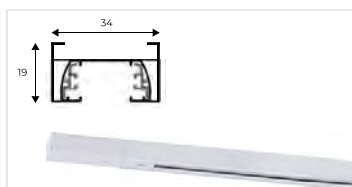

COUPLINGS

L-COUPLING 2040
BLACK, 1-PHASE

I-COUPLING 2050
BLACK, 1-PHASE

ELASTIC COUPLING 2060
BLACK, 1-PHASE

ACCESSORIES

Lifting capacity up to 20kg

MIDDLE CONNECTOR POWER SUPPLY 3050
WHITE, 1-PHASE

MIDDLE CONNECTOR POWER SUPPLY 3060
BLACK, 1-PHASE

To adaptor you can connect all our lamps which are on one cable.

To adaptor you can connect all our lamps which are on one cable.

TRACK LIGHTING 1-PHASE

SETS

SIDE CONNECTOR AND ENDCAP INCLUDED

SUSPENSION SET

POWER SET

RAIL 1 METER 3010
BLACK, 1-PHASE | **RAIL 2 METER 3030**
BLACK, 1-PHASE