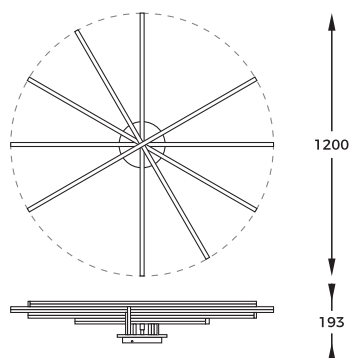

DIMENSIONS