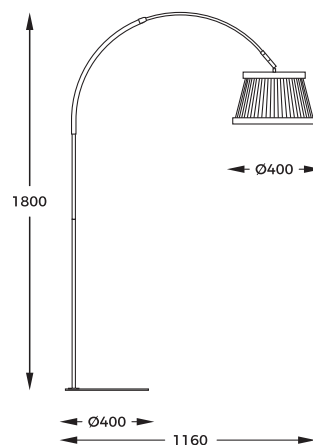

DIMENSIONS

new

BALU | Floor lamp
ML3328-1-3BD
1 x LED MAX 20W
2300LM | 2700K-6000K
metal/plastic | black body

- REMOTE CONTROL (CCT AND DIMMABLE)
- SETTING MEMORIZATION

DIMENSIONS

VIEW FROM BELOW

1. **BALU** | Pendant lamp
MD3328-2M-3BT
 LED 53W 6200LM 2700-6000K
 iron sand black body
 PVC shade + decorative line
 - REMOTE CONTROL (CCT AND DIMMABLE)
 - SETTING MEMORIZATION