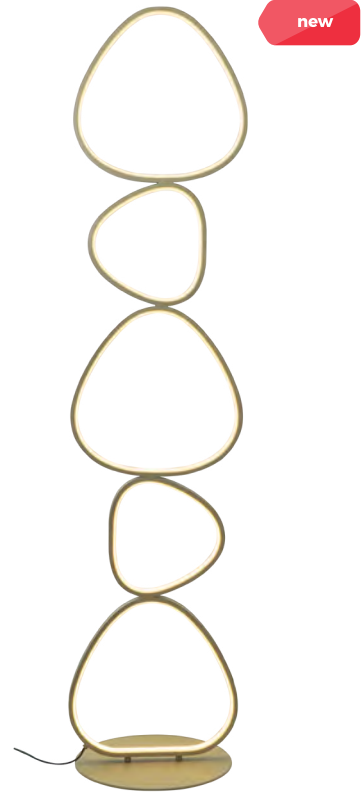

3. **HURON** | Ceiling lamp
 2023519C3-BE
 1 x LED MAX 30W
 1500LM | 3000K
 metal | beige body

4. **HURON** | Table lamp
 250015T2-BE
 1 x LED MAX 14W
 500LM | 3000K
 metal | beige body

DIMENSIONS

1. **HURON** | Pendant lamp
2023519P6-BE
1 x LED MAX 58W
3000LM | 3000K
metal | beige body