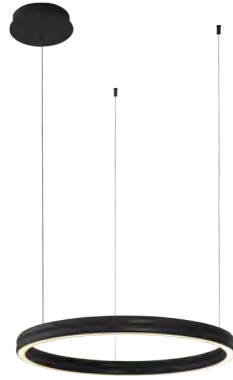

new

2. MALAWI | Pendant lamp
250138PY-BK
1 x LED MAX 55W
2000LM | 3000K
metal | black body