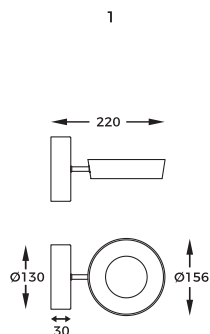

DIMENSIONS