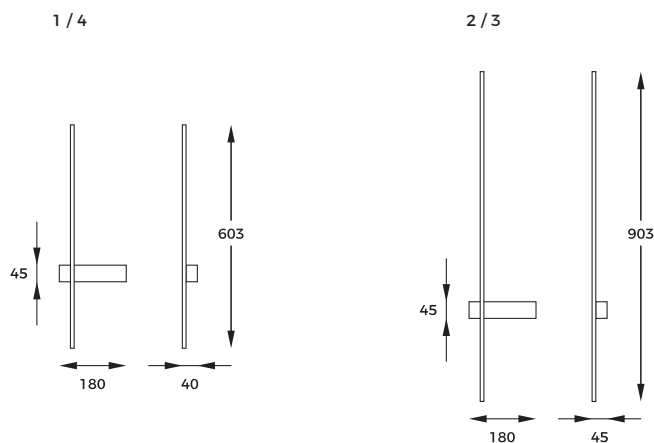

DIMENSIONS