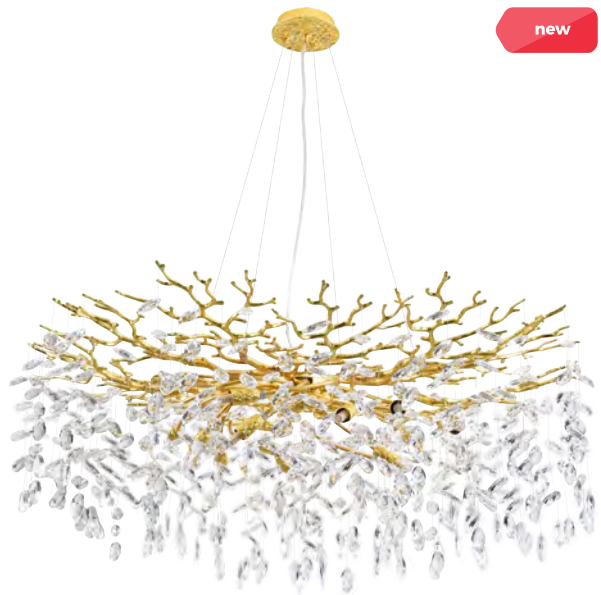

3. **CINDY** | Pendant lamp
MD4115-13IGN-II
14 x G9 MAX 3,5W
metal | gold body