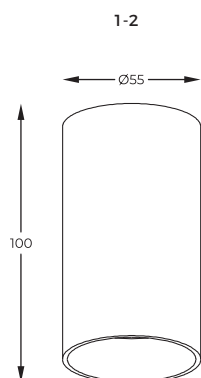

3. RONDOD | Pendant lamp
94354-N
1 x GU10 MAX 50W
aluminium full gold

DIMENSIONS

1. TUBA | Spot
92679-N
1 x GU10 MAX 50W
aluminium full white

2. TUBA | Spot
92680-N
1 x GU10 MAX 50W
aluminium full black

DIMENSIONS