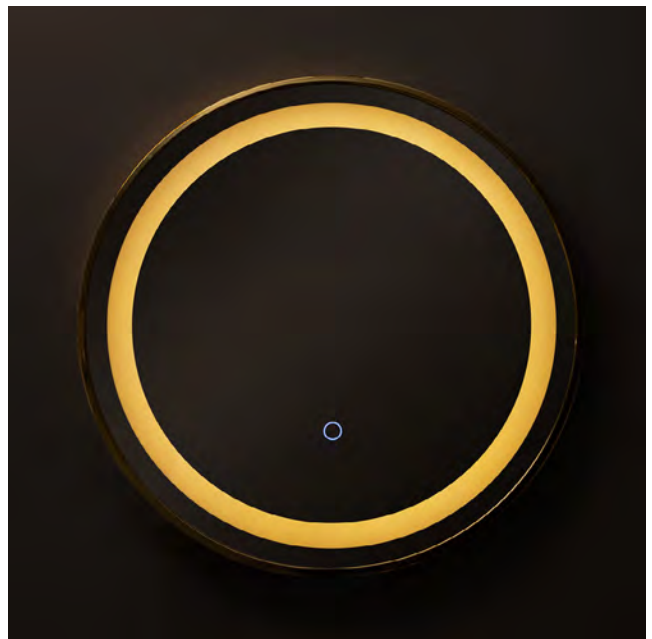

4000K - NEUTRAL LIGHT

6000K - WHITE LIGHT

DIMMABLE

LUSTRO LED | Led mirror
D251801
LED 24W 557LM, 3000-4000-6000K
glass, polished gold,
aluminium frame
Ø60 cm

THREE COLORS OF LIGHT

3000K - WARM LIGHT

4000K - NEUTRAL LIGHT