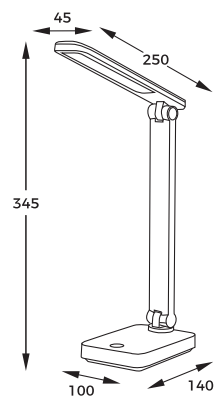

DIMENSIONS

1 - 2

3

4 - 5

EDES | Table lamp
T110810
1xE27 MAX 60 W
antique brass metal body, green glass shade

DIMENSIONS

new

1. COALA | Table lamp
KDR-611-GR
LED 3W 93LM 4000K
grey plastic body
Touch control | 3 levels brightness | adapter