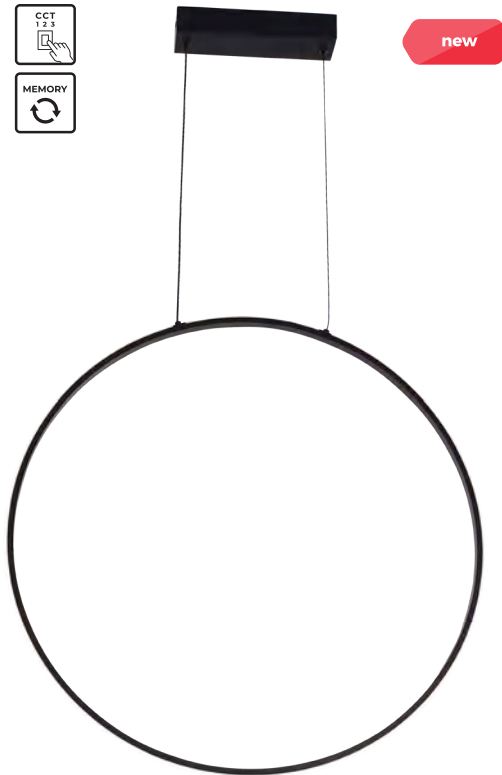

1. **RASCAL | Pendant lamp**
PEN4105-60BK
1 x 32W MAX LED
3500LM 3000K/4000K/6000K
metal black body

- WALL SWITCH CCT
- SETTING MEMORIZATION