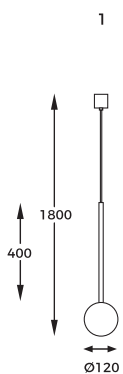

DIMENSIONS