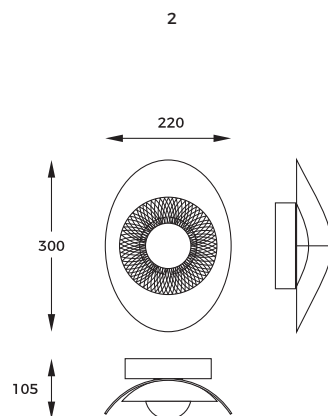

DIMENSIONS