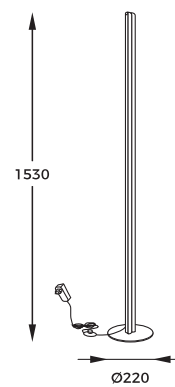

new

1. MALAWI | Pendant lamp
250138PY-BE
1 x LED MAX 40W
1600LM | 3000K
metal | beige body

new

2. MALAWI | Pendant lamp
250138PF-BK
1 x LED MAX 40W
1400LM | 3000K
metal | black body

new

3. MALAWI | Floor lamp
250138F-BE
1 x LED MAX 40W
1700LM | 3000K
metal | beige body

new

4. MALAWI | Floor lamp
250138F-BK
1 x LED MAX 40W
1500LM | 3000K
metal | black body

DIMENSIONS

1-2

3-4