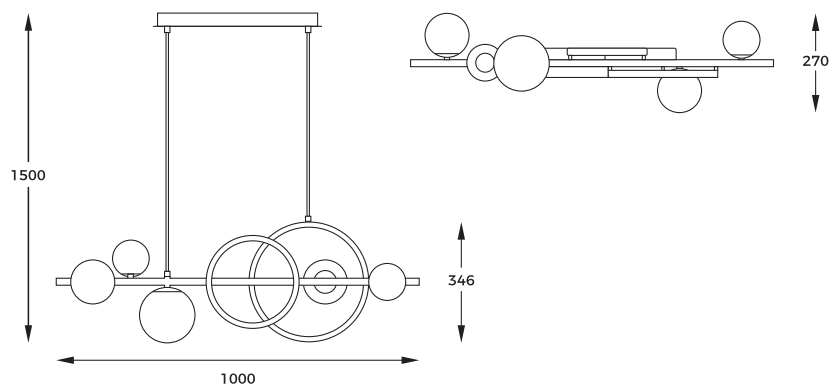

DIMENSIONS