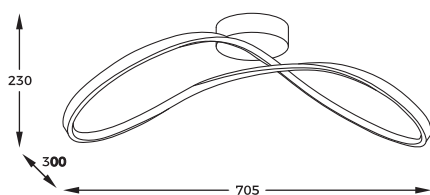

DIMENSIONS

1