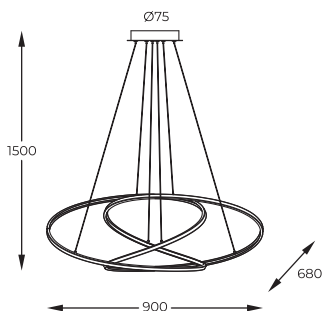

DIMENSIONS

1