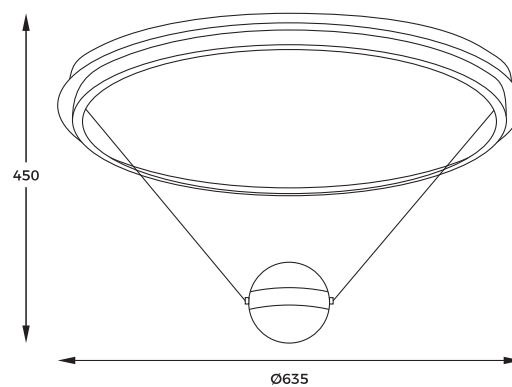

DIMENSIONS

new

TURKAN | Ceiling lamp
250088L-BS
1 x LED MAX 40W
1600LM | 3000K
metal/plastic | black body

DIMENSIONS

new

new

new

1. GALATEA | Pendant lamp
DU31350/6.5W
1 x LED MAX 6.5W
589LM 3000/4500/6500K
metal | gold body
plastic shade