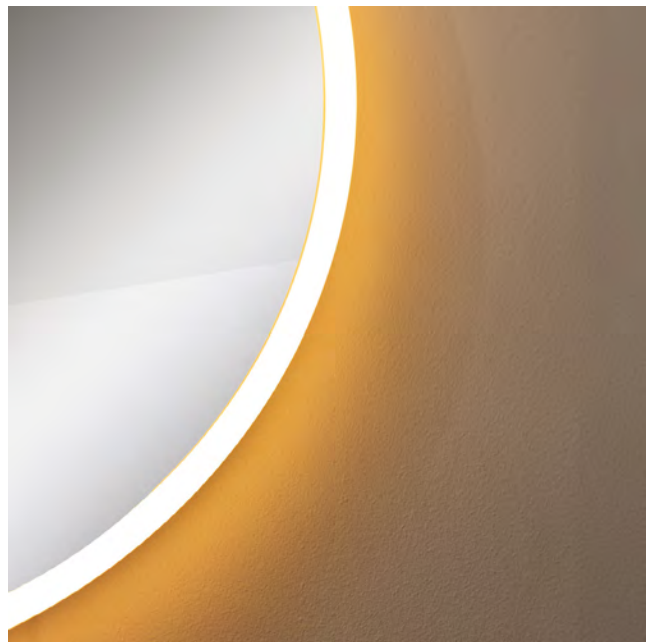

4000K - NEUTRAL LIGHT

6000K - WHITE LIGHT

DIMMABLE

LUSTRO LED | Led mirror
D2526
LED 24W 756LM, 3000-4000-6000K
glass, brushed gold, acrylic,
aluminium frame
Ø60 cm

THREE COLORS OF LIGHT

3000K - WARM LIGHT