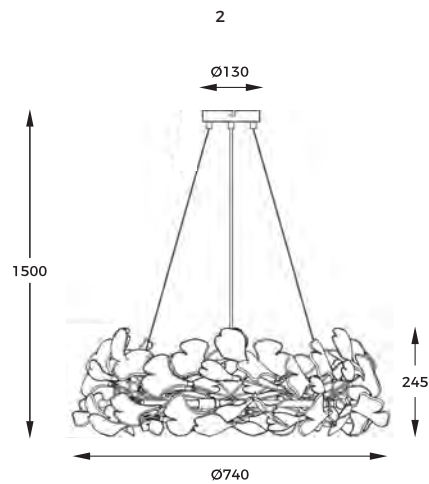

DIMENSIONS