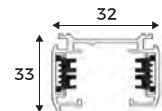

SIDE CONNECTOR AND ENDCAP INCLUDED