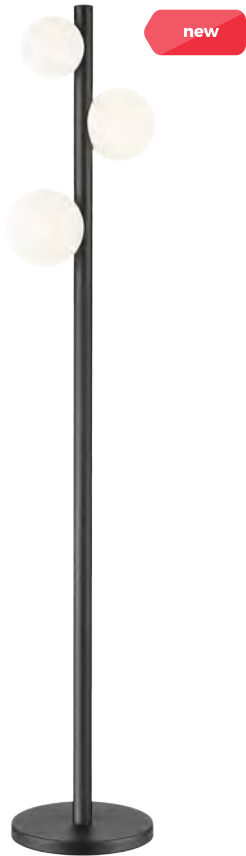

1. **FORES** | Floor lamp
F0574-03N-P7AA
3 x G9 MAX 33W
metal | black body
milky glass shade