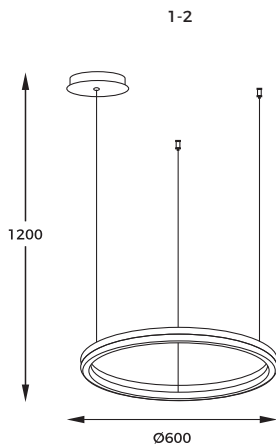

DIMENSIONS