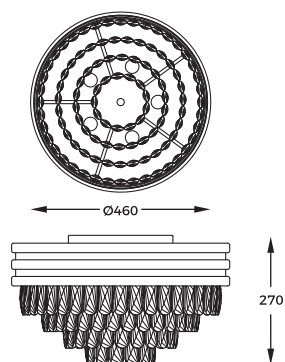

new

1. NAICA | Wall lamp
W0525-01A-V6B5
1 x G9 MAX 42W
metal | gold body
crystal shade

2. NAICA | Wall lamp
C0525-05A-V6B5
5 x E14 MAX 40W
matt gold and mirror stainless
steel body, clear crystal shade

new

3. NAICA | Wall lamp
W0525-01A-P7D7
1 x G9 MAX 42W
metal | black/gold body
crystal shade

4. NAICA | Ceiling lamp
C0525-05A-P7D7
5 x E14 MAX 40W
matt black and gold titanium body,
clear crystal shade

DIMENSIONS

1 / 3

2 / 4