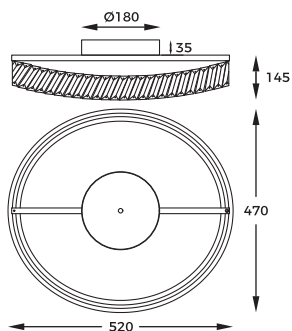

DIMENSIONS

PL

Plafon wyróżnia się swoim luksusowym wykończeniem oraz wyjątkowym detalem. Kryształy, jako niezwykła ozdoba, nie tylko oświetlają pomieszczenie, ale również nadają mu niepowtarzalnego uroku i wyjątkowej elegancji.

EN

The plafond is distinguished by its luxurious finish and unique detailing. Crystals, as an extraordinary decoration, not only illuminate the room, but also give it a unique charm and exceptional elegance.