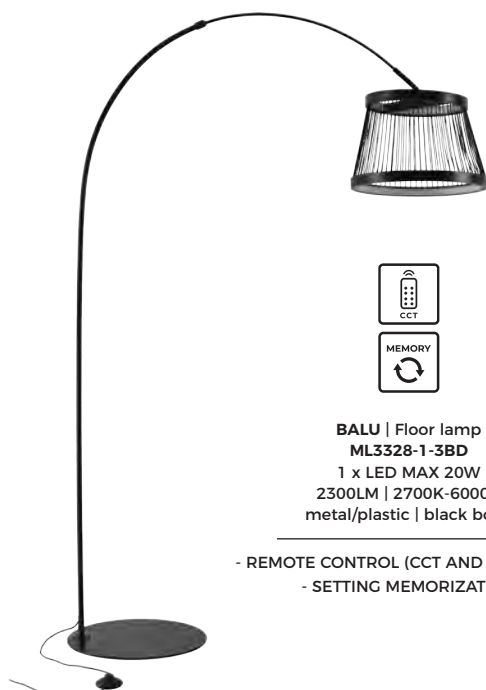

new

BALU | Floor lamp
ML3328-1-3BD
1 x LED MAX 20W
2300LM | 2700K-6000K
metal/plastic | black body

- REMOTE CONTROL (CCT AND DIMMABLE)
- SETTING MEMORIZATION

DIMENSIONS