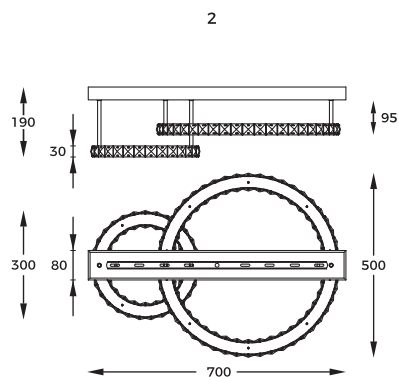

DIMENSIONS