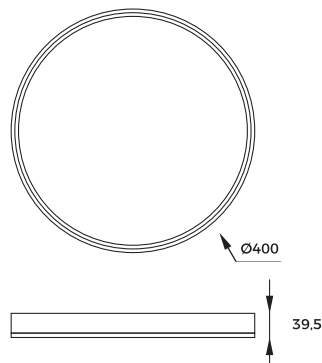

DIMENSIONS _____