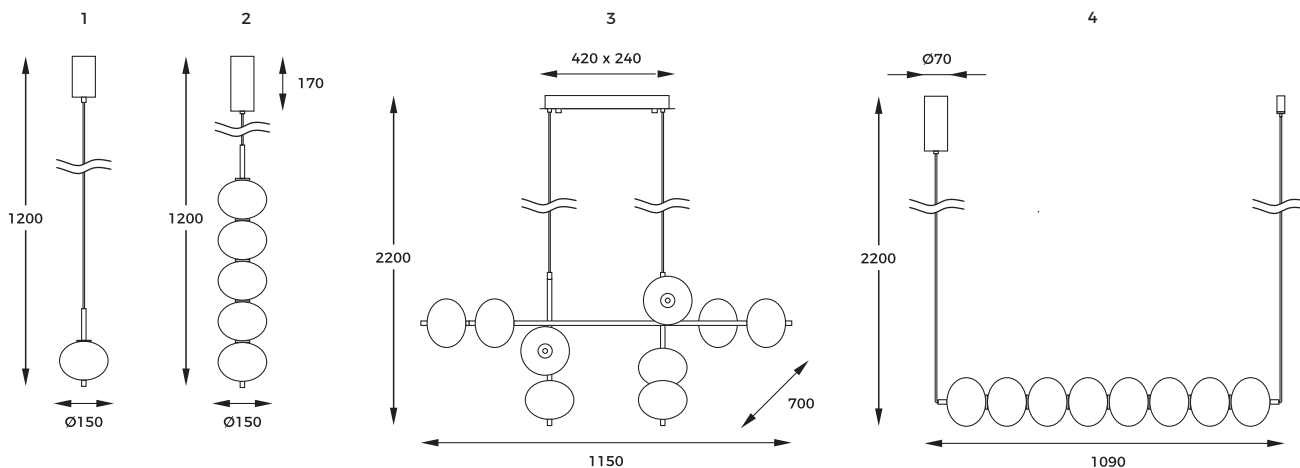

DIMENSIONS