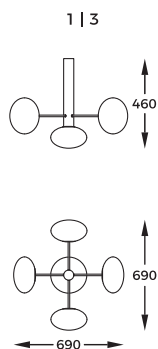

DIMENSIONS