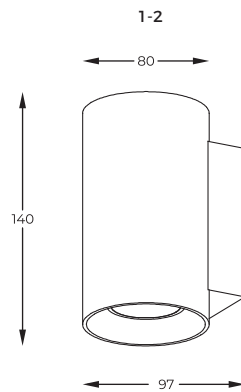

DIMENSIONS _____