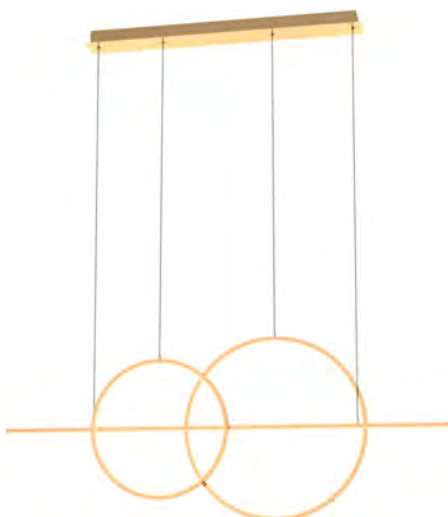

- WALL SWITCH 3-STEP DIMMING
- SETTING MEMORIZATION

3. **CHOLET** | Pendant lamp
MD7358-2A-3GT
LED 34W, 4000LM 3000K
aluminium french gold body