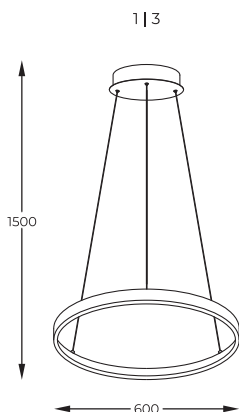

DIMENSIONS