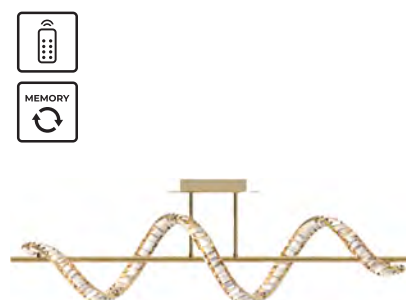

4. **ATHESA** | Ceiling lamp
MX3170-1-3GT
LED 26W 3000LM 2700-6000K
iron plated gold body
crystal shade