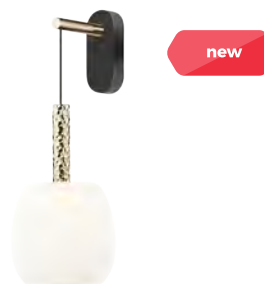

5. CALVO | Wall lamp
W0076-01Q-P7AA
1 x G9 MAX 28W
metal | matt black/gold body
milky glass shade