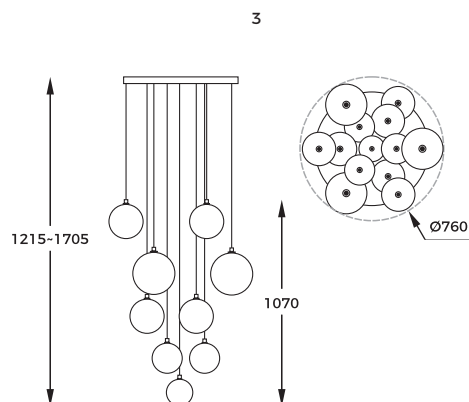

DIMENSIONS