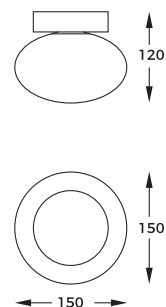

1. OMI | Ceiling lamp
1186
1 x G9 max 5W
metal black body,
matt white glass shade

2. OMI | Ceiling lamp
1187
1 x G9 max 5W
metal black body,
matt white glass shade

3. OMI | Ceiling lamp
1189
1 x G9 max 5W
metal black body,
matt white glass shade

4. OMI | Ceiling lamp
1188
1 x G9 max 5W
metal black body,
matt white glass shade

DIMENSIONS

1 / 2

3 / 4