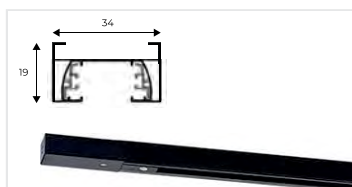

TRACK LIGHTING 1-PHASE

SETS

SIDE CONNECTOR AND ENDCAP INCLUDED

SUSPENSION SET

POWER SET

RAIL 1 METER 3010
BLACK, 1-PHASE | **RAIL 2 METER 3030**
BLACK, 1-PHASE