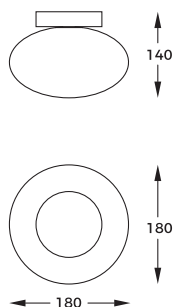

DIMENSIONS

1 / 2