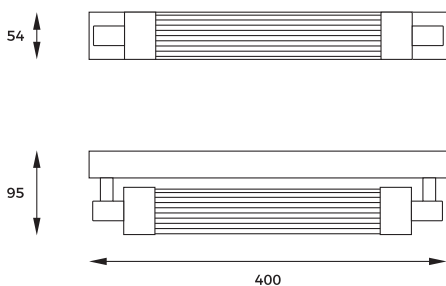

DIMENSIONS

1-2

3-4