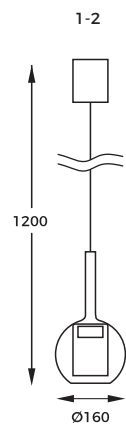

DIMENSIONS