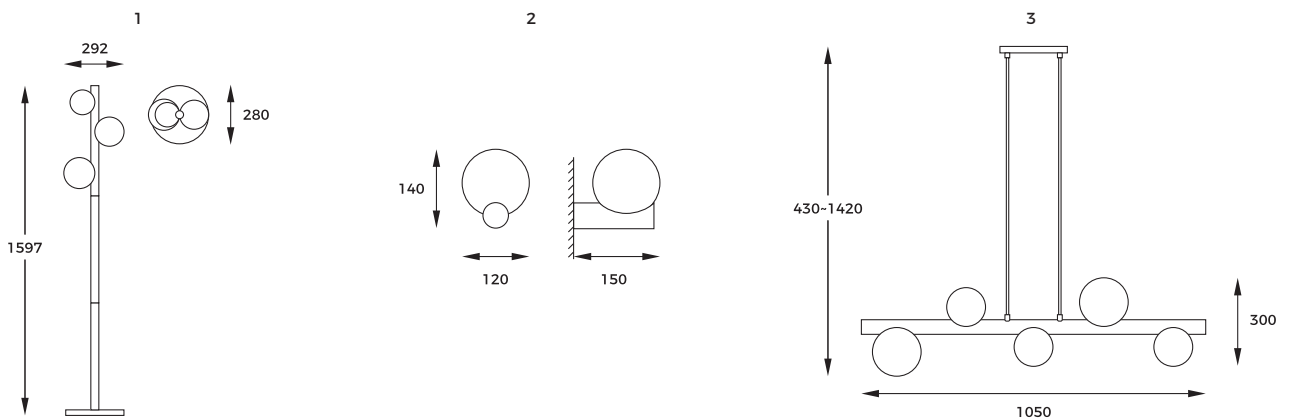

DIMENSIONS