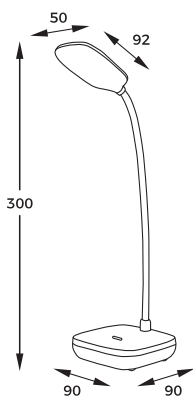

DIMENSIONS

1 - 2

3

4 - 5

EDES | Table lamp
T110810
1xE27 MAX 60 W
antique brass metal body, green glass shade

DIMENSIONS

new

1. COALA | Table lamp
KDR-611-GR
LED 3W 93LM 4000K
grey plastic body
Touch control | 3 levels brightness | adapter