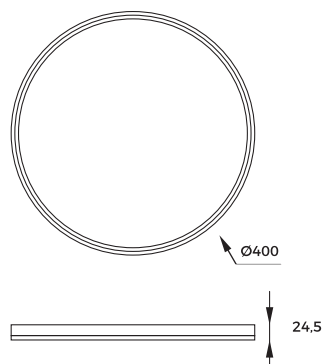

DIMENSIONS _____