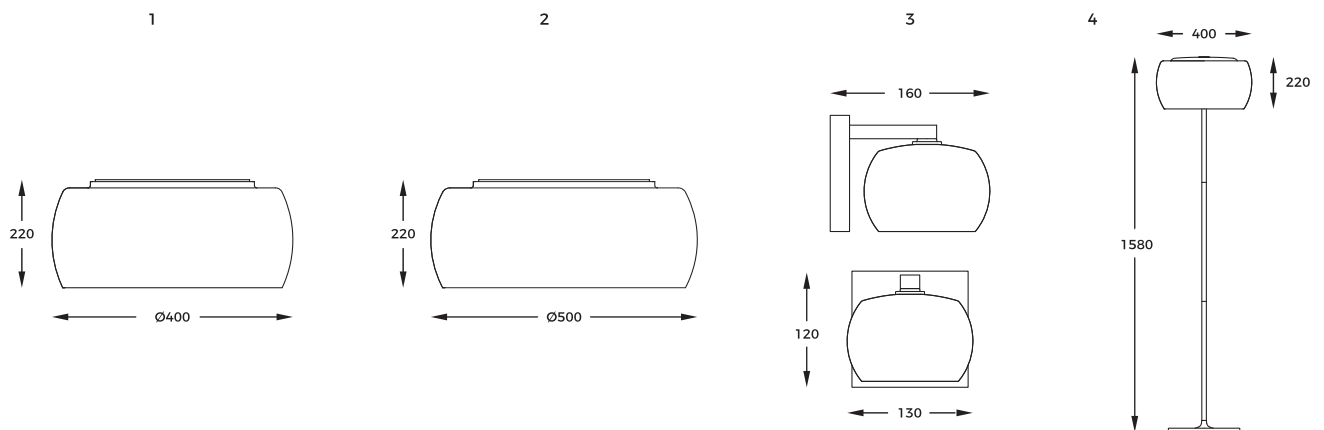

DIMENSIONS