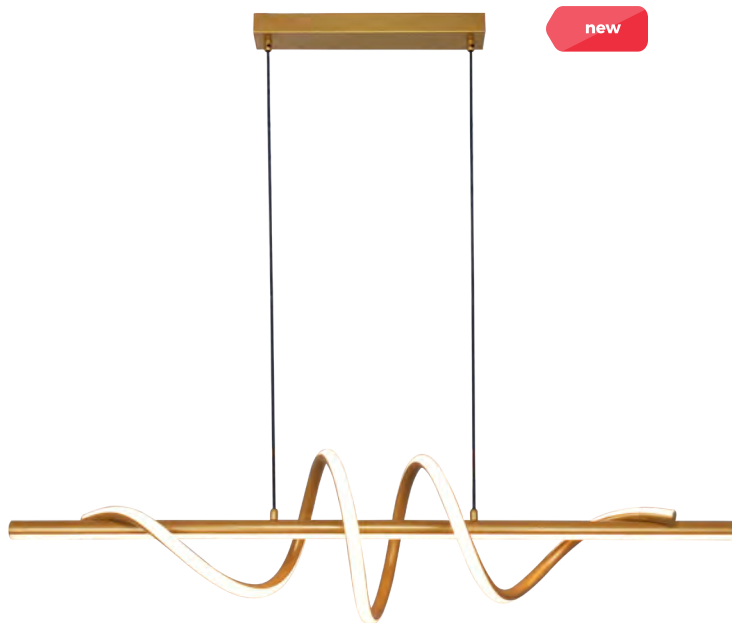

2. **ESERO** | Pendant Lamp
MS902-GD
 1 x LED MAX 60W
 3200LM | 4000K
 metal/plastic | gold body

4. **ESERO** | Pendant Lamp
MS903-GD
 1 x LED MAX 20W
 1400LM | 4000K
 metal/plastic | gold body

DIMENSIONS

new

1. VELENNE | Ceiling lamp
C241249403A
 1 x LED MAX 40W
 2380LM 3000K
 metal/silicon | gold body

new

2. VELENNE | Pendant Lamp
P241249402
 1 x LED MAX 40W
 3150LM | 3000K
 metal/silicon | gold body

new