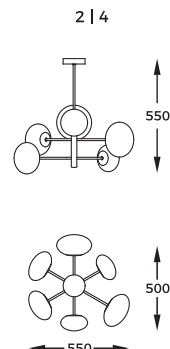

DIMENSIONS