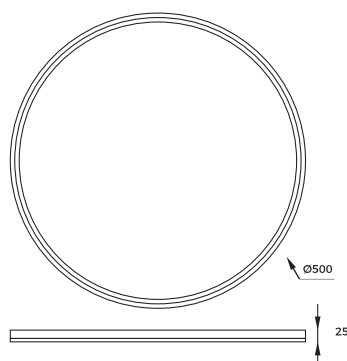

DIMENSIONS

1 - 2

3 - 4

new

ORBITRAL | Ceiling lamp
MS750400R-BK&GD
1 x LED MAX 32W/1 x LED MAX 8W
2600LM/30LM | 3000K-6000K
plastic | black/gold body

- REMOTE CONTROL (CCT AND DIMMABLE)
- RGB AT BACK LIGHT
- SETTING MEMORIZATION