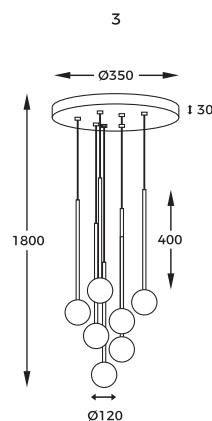

DIMENSIONS