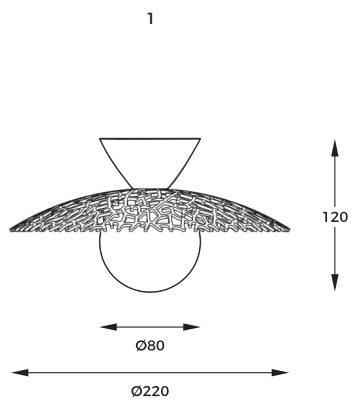

DIMENSIONS