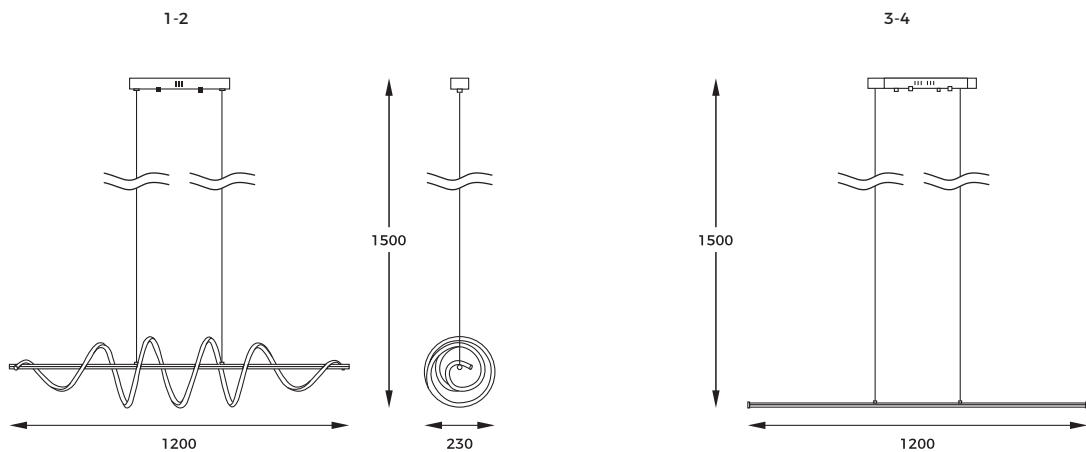

DIMENSIONS