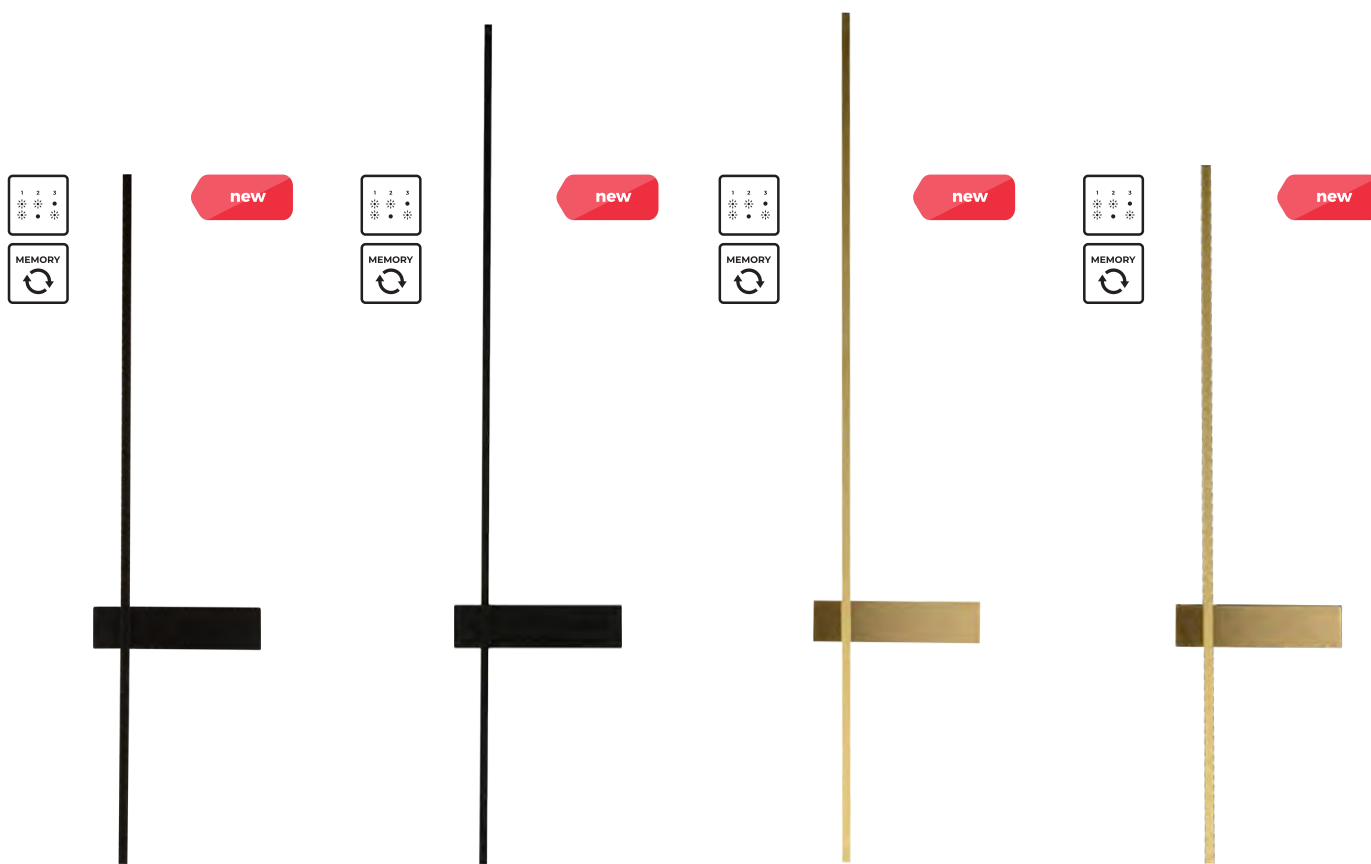

1. ARCO | Wall lamp
W4100-60BK-II
1 x LED MAX 8W
960LM | 3000K/4000K/6000K
metal black body