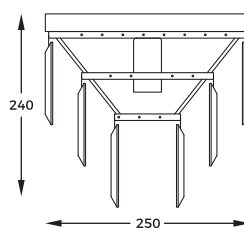

1. AMEDEO | Ceiling lamp
FC17106/4+1-GLD
5 x E14 MAX 40W
clear crystal glass
gold body

2. AMEDEO | Ceiling lamp
FC17106/4+1-CHR
5 x E14 MAX 40W
clear crystal glass
chrome body

4. AMEDEO | Wall lamp
17106/2W-GLD
2 x E14 MAX 40W
clear crystal glass
gold body

5. AMEDEO | Wall lamp
17106/2W-CHR
2 x E14 MAX 40W
clear crystal glass
chrome body

DIMENSIONS

1 | 2

3

4 | 5