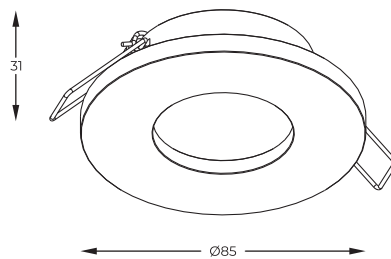

DIMENSIONS _____

1-2