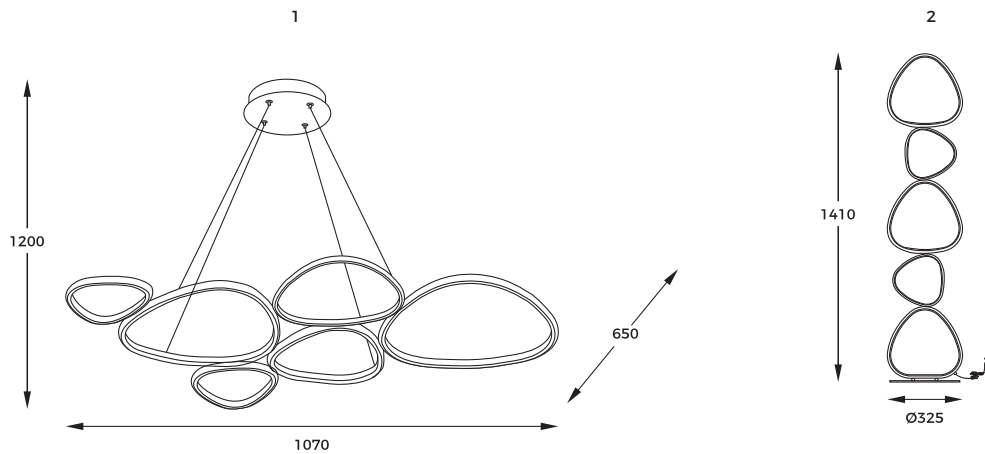

DIMENSIONS