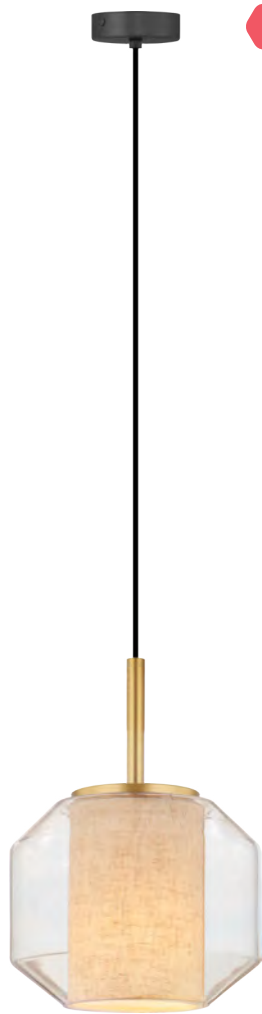

new

new

1. SOLIX | Pendant lamp
DU32201/1L
1x E27 MAX 25W
metal | black/gold body
glass shade

2. SOLIX | Pendant lamp
DU32201 A/5L
5 x E27 MAX 25W
metal | black/gold body
glass shade

DIMENSIONS