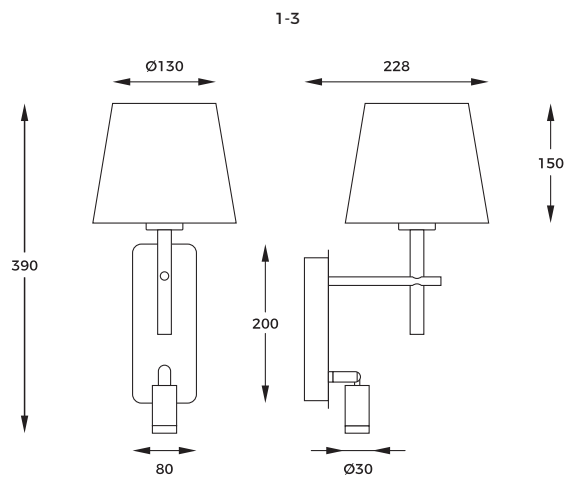

DIMENSIONS