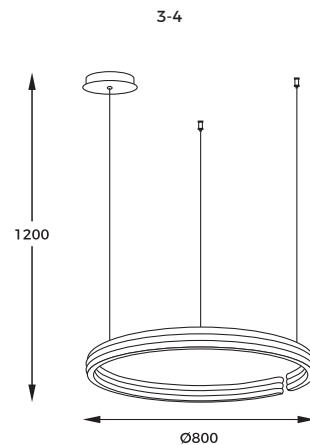

DIMENSIONS