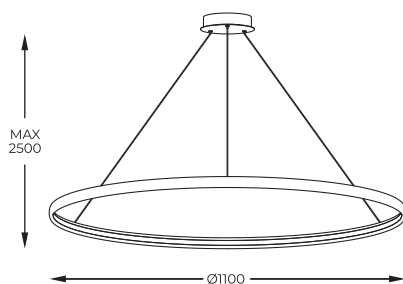

DIMENSIONS

1 - 2

3 - 4