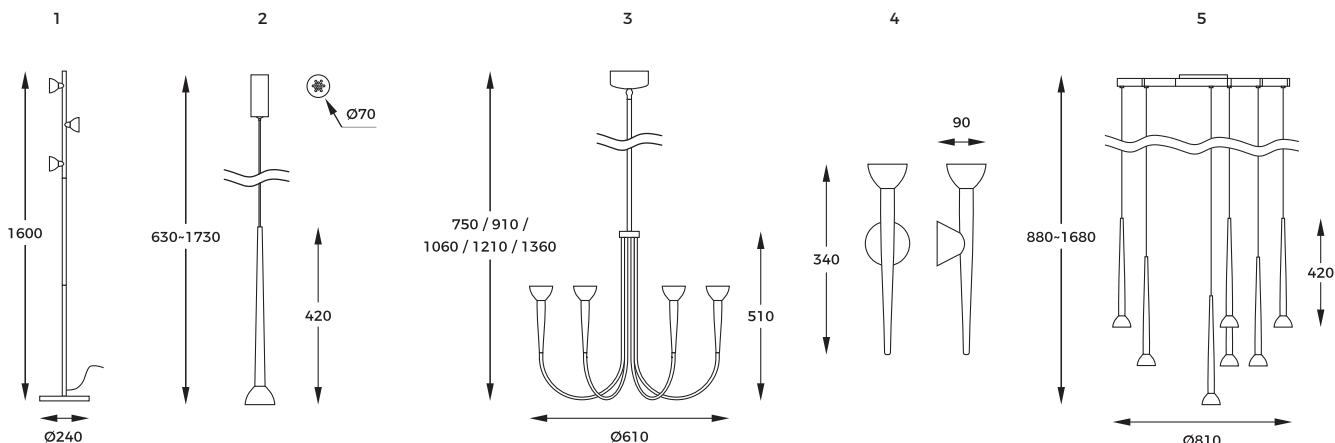

DIMENSIONS