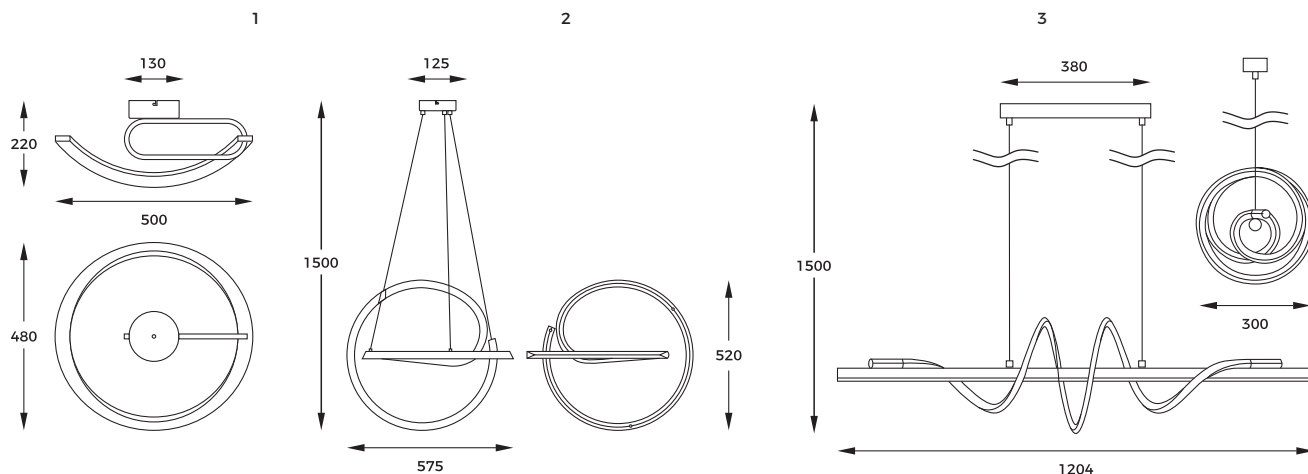

DIMENSIONS