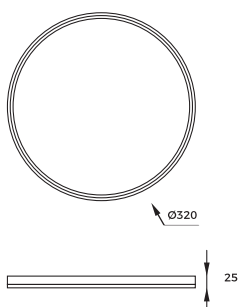

DIMENSIONS

1 - 2

3 - 4

new

ORBITRAL | Ceiling lamp
MS750400R-BK&GD
1 x LED MAX 32W/1 x LED MAX 8W
2600LM/30LM | 3000K-6000K
plastic | black/gold body

- REMOTE CONTROL (CCT AND DIMMABLE)
- RGB AT BACK LIGHT
- SETTING MEMORIZATION