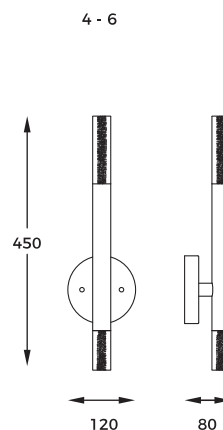

4. **ONE** | Wall lamp
W0461-02E-F4F4
2 x LED 5W 900LM 3000K
metal chrome body, acrylic
bar with bubbles inside

5. **ONE** | Wall lamp
W0461-02E-F7F7
2 x LED 5W 900LM 3000K
metal french gold body, acrylic
bar with bubbles inside

6. **ONE** | Wall lamp
W0461-02E-P7P7
2 x LED 5W 900LM 3000K
metal matt black body, acrylic
bar with bubbles inside

DIMENSIONS