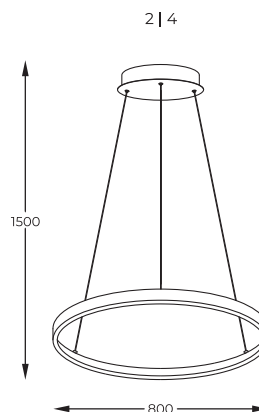

DIMENSIONS